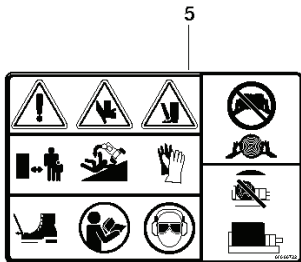

# **SPARE PARTS LIST**

1

4

8

6

7

3

 **Husqvarna** <sup>®</sup> **s427**

11

5

10

9

2

---

REF.	PART NO.	DESCRIPTION	REMARK	QTY.	KIT
1	588011603	DECAL	RAM OPER	1	
2	588011604	DECAL	HYDRAULIC OIL	1	
3	588011605	DECAL	REAR STAND	1	
4	588011606	DECAL	TILT OPERATION	1	
5	588011607	DECAL	DANGER	1	
6	588011608	DECAL	FUEL WARNING	1	
7	588011609	DECAL	HYD WARNING	1	
8	588011610	DECAL	TOWING	1	
9	532428676	DECAL	EMBLEM	1	
10	588061601	DECAL	CAPACITY	1	
11	588011602	DECAL	LOGO MODEL	2	