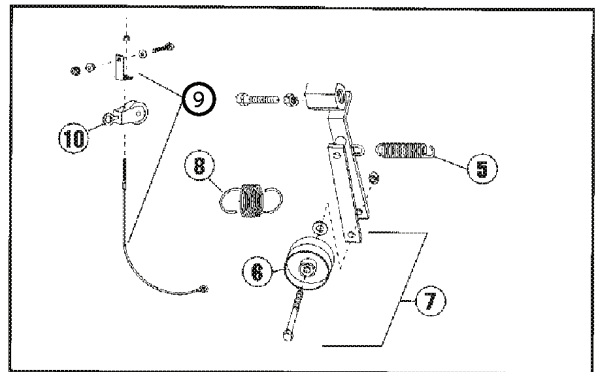

BLADE DRIVE AND DEPTH CONTROL ASSEMBLY

BLADE DRIVE ASSEMBLY