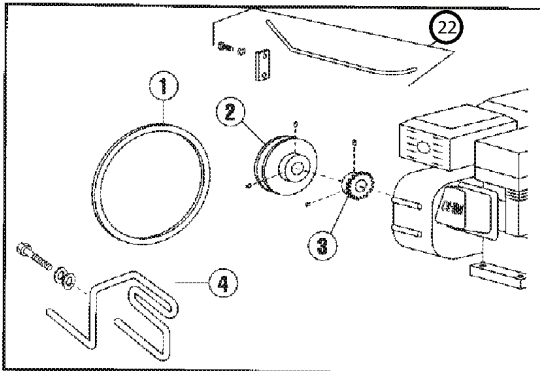

BLADE DRIVE AND DEPTH CONTROL ASSEMBLY

BLADE DRIVE ASSEMBLY