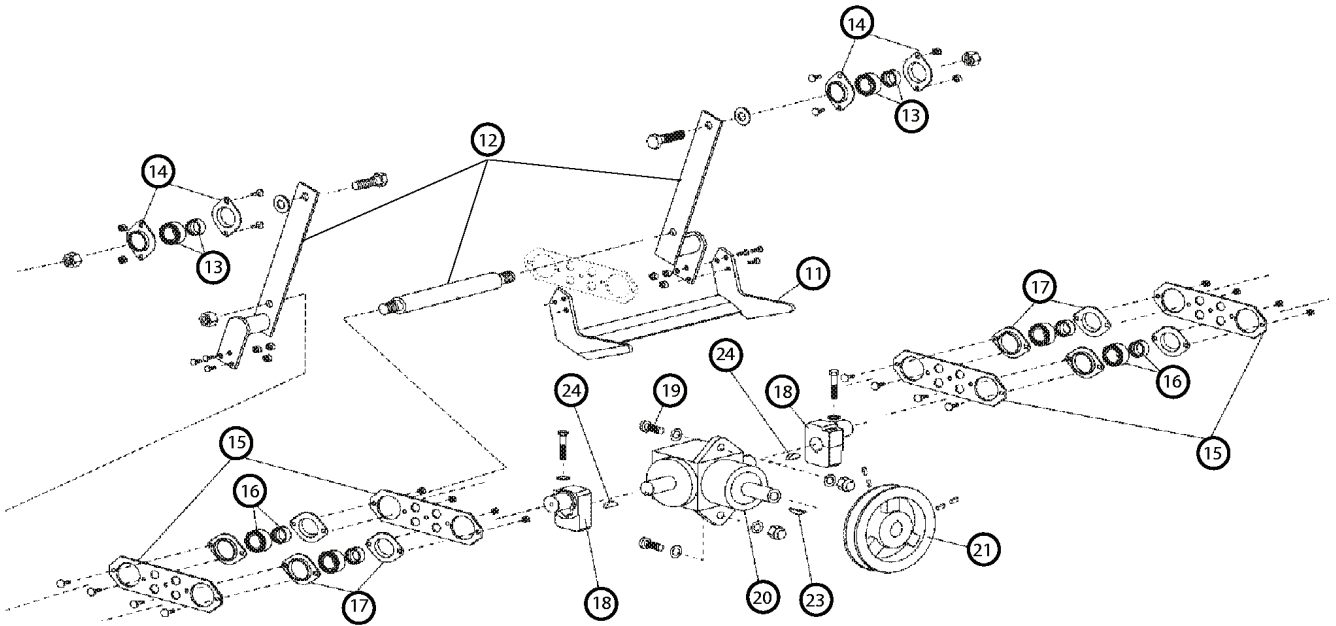

BLADE DRIVE AND DEPTH CONTROL ASSEMBLY

BLADE DRIVE ASSEMBLY