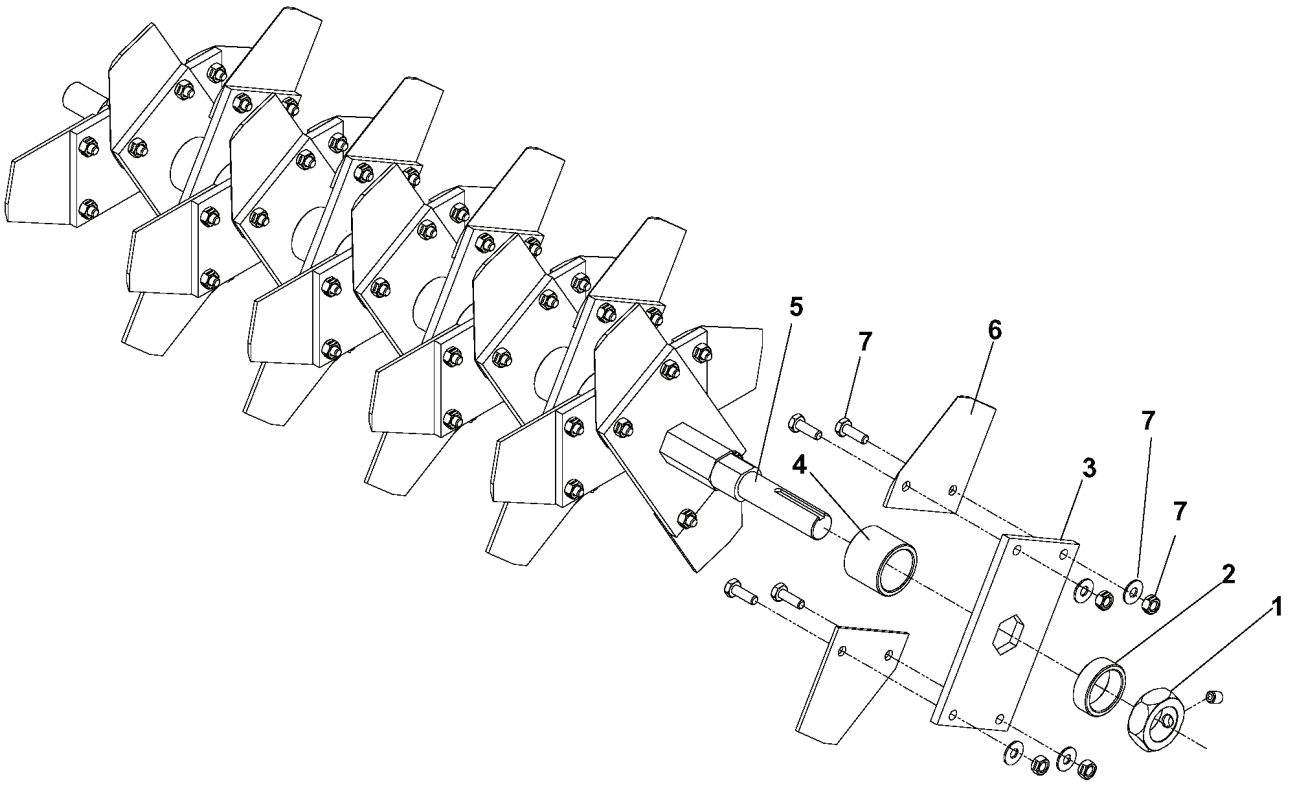

DT22BNR, 968999367, 2005-11

SPARE PARTS LIST

DELTA REEL ASSEMBLY

REF.	PART NO.	DESCRIPTION	REMARK	QTY.	KIT
539107184	539107184	REEL		1	
1	539100530	NUT		2	
2	539106653	SPACER		2	
3	539106651	PLATE		15	
4	539106652	SPACER		14	
5	539106650	SHAFT		1	
6	539108116	BLADE		1	
7	539108117	NUT		1	

SPRING REEL ASSEMBLY

REF.	PART NO.	DESCRIPTION	REMARK	QTY.	KIT
539107185	539107185	REEL		1	
1	539106683	SHAFT		1	
2	540108119	SPRING		1	

FLAIL REEL ASSEMBLY

REF.	PART NO.	DESCRIPTION	REMARK	QTY.	KIT
539107183	539107183	REEL		1	
1	539106641	SHAFT		1	
2	539108113	SPACER KIT 56 PIECES		1	
3	539108111	SHAFT		1	
4	539108110	BLADE		1	
539108112	539108112	BLADE KIT 32 BLADES		1	
5	539101949	RETAINER RING		8	

HANDLE ASSEMBLY

REF.	PART NO.	DESCRIPTION	REMARK	QTY.	KIT
1	539106758	HANDLE		1	
2	539052561	GRIP		2	
3	539106760	LOOP		1	
4	539100481	KNOB		2	
5	539106755	BRACKET		2	
6	539106654	BRACKET		1	
7	539100556	PIN		2	
8	539102563	RETAINER		2	
9	539100472	SCREW		2	
10	539990692	WASHER		3	
11	539106688	HOLDER		1	
12	539990639	SCREW		1	
13	539976978	NUT		1	
14	539106645	LEVER		1	
15	539102998	WASHER		1	
16	539976979	NUT		7	
17	539976941	SCREW		1	
18	539990517	WASHER		2	
19	539990563	SCREW		6	
20	539976526	HANDLE		1	
21	539990209	SCREW		1	
22	539990717	NUT		1	