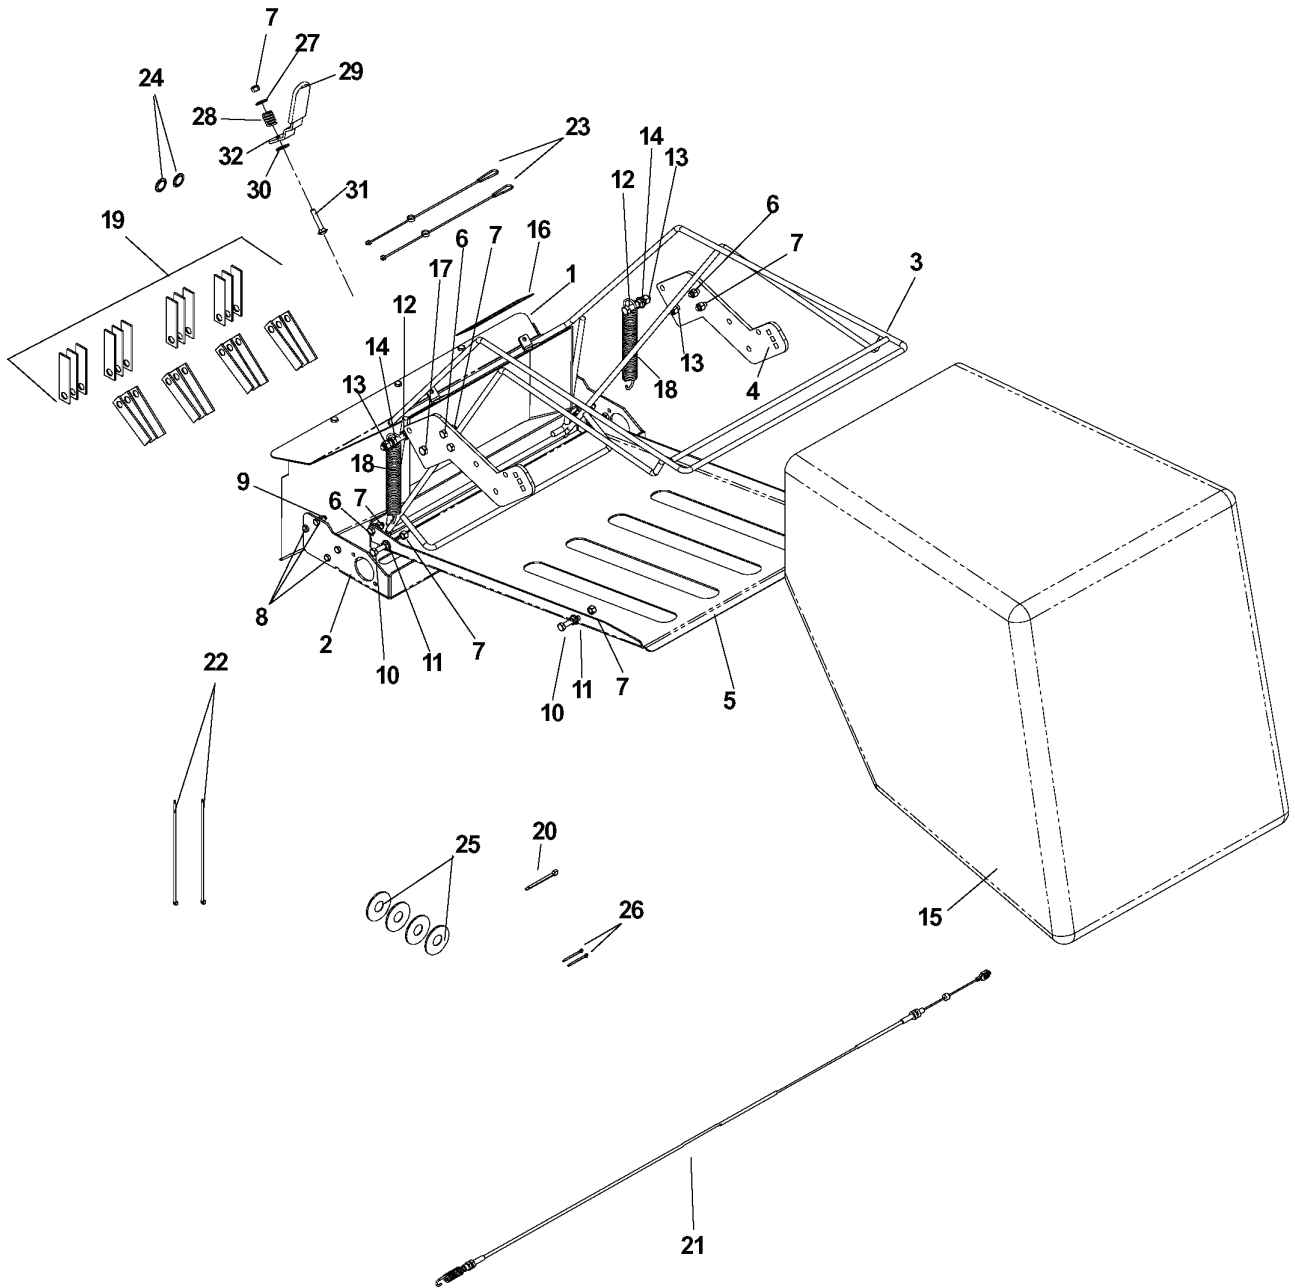

BAGGER ASSEMBLY

REF.	PART NO.	DESCRIPTION	REMARK	QTY.	KIT
1	539106799	CHUTE		1	
2	539106803	TRAY, ORANGE		1	
3	539107242	FRAME		1	
4	539106846	BOLT		2	
5	539106835	SAFETY DOOR, ORANGE		1	
6	539990209	SCREW		6	
7	539990717	NUT		10	
8	539990580	SCREW		13	
9	539976978	NUT		13	
10	539990669	SCREW		3	
11	539990585	NUT		3	
12	539990588	SCREW		2	
13	539976979	NUT		4	
14	539990613	NUT		2	
15	540005464	BAG		1	
16	539976583	LABEL WARNING		1	
17	539990563	SCREW		2	
18	539107315	SPRING		2	
19	539109771	BLADE KIT(56PCS)		1	
20	539990297	SPLIT PIN		1	
21	539106827	WIRE		1	
22	539976856	TIE WRAP		2	
23	539102563	RETAINER		2	
24	540053411	RING		2	
25	539000436	WASHER		4	
26	539099037	PIN RETAINING SCREW		2	
27	539990692	WASHER		1	
28	539976438	SPRING		1	
29	539110865	GRIP		1	
30	539990517	WASHER		1	
31	539990861	SCREW		1	
32	539110982	HANDLE		1