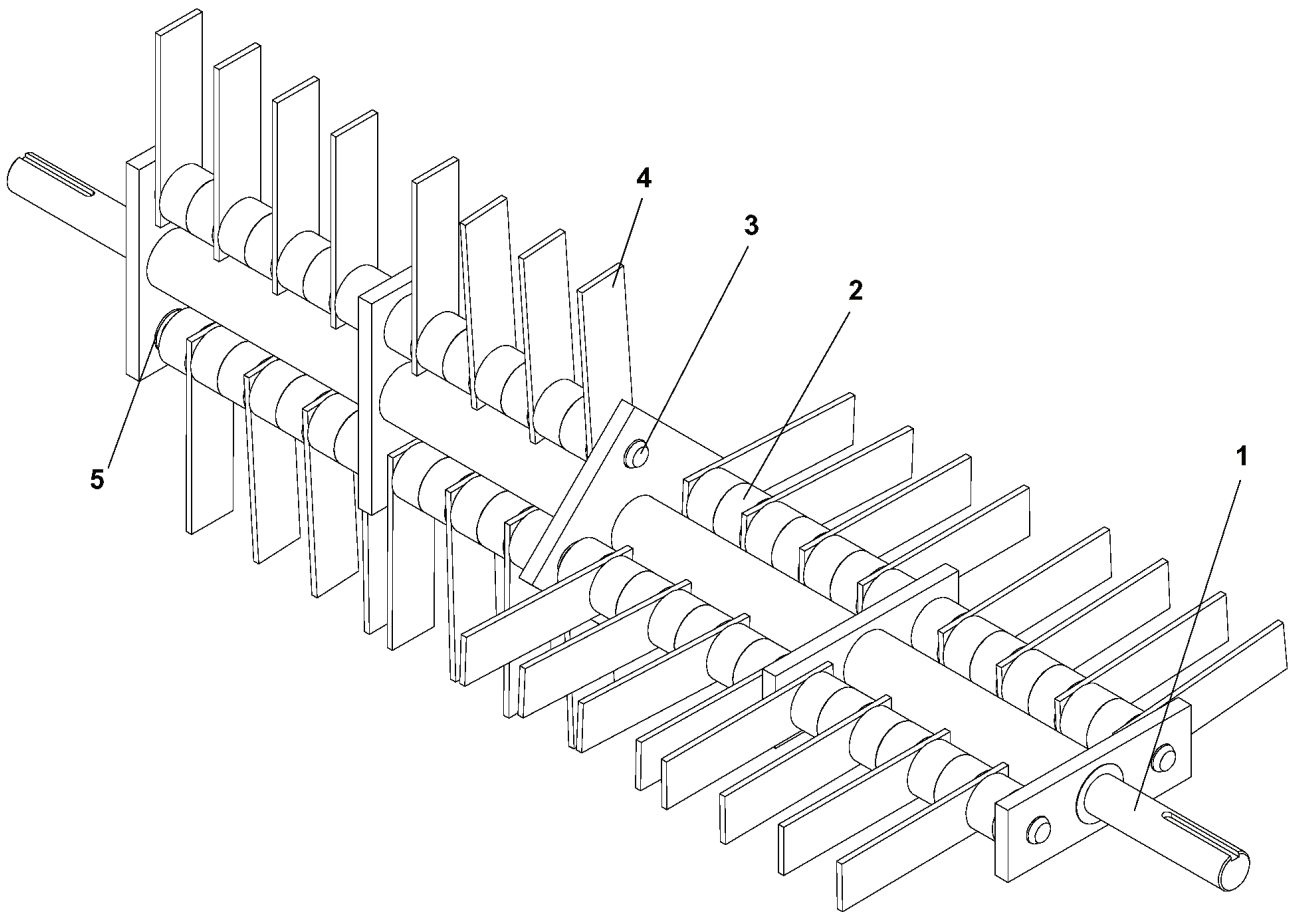

DT22BNR, 968999367, 2005-11

SPARE PARTS LIST

DELTA REEL ASSEMBLY

REF.	PART NO.	DESCRIPTION	REMARK	QTY.	KIT
539107184	539107184	REEL		1	
1	539100530	NUT		2	
2	539106653	SPACER		2	
3	539106651	PLATE		15	
4	539106652	SPACER		14	
5	539106650	SHAFT		1	
6	539108116	BLADE		1	
7	539108117	NUT		1	

SPRING REEL ASSEMBLY

REF.	PART NO.	DESCRIPTION	REMARK	QTY.	KIT
539107185	539107185	REEL		1	
1	539106683	SHAFT		1	
2	540108119	SPRING		1	

FLAIL REEL ASSEMBLY

REF.	PART NO.	DESCRIPTION	REMARK	QTY.	KIT
539107183	539107183	REEL		1	
1	539106641	SHAFT		1	
2	539108113	SPACER KIT 56 PIECES		1	
3	539108111	SHAFT		1	
4	539108110	BLADE		1	
539108112	539108112	BLADE KIT 32 BLADES		1	
5	539101949	RETAINER RING		8	

HANDLE ASSEMBLY

REF.	PART NO.	DESCRIPTION	REMARK	QTY.	KIT
1	539106758	HANDLE		1	
2	539052561	GRIP		2	
3	539106760	LOOP		1	
4	539100481	KNOB		2	
5	539106755	BRACKET		2	
6	539106654	BRACKET		1	
7	539100556	PIN		2	
8	539102563	RETAINER		2	
9	539100472	SCREW		2	
10	539990692	WASHER		3	
11	539106688	HOLDER		1	
12	539990639	SCREW		1	
13	539976978	NUT		1	
14	539106645	LEVER		1	
15	539102998	WASHER		1	
16	539976979	NUT		7	
17	539976941	SCREW		1	
18	539990517	WASHER		2	
19	539990563	SCREW		6	
20	539976526	HANDLE		1	
21	539990209	SCREW		1	
22	539990717	NUT		1	