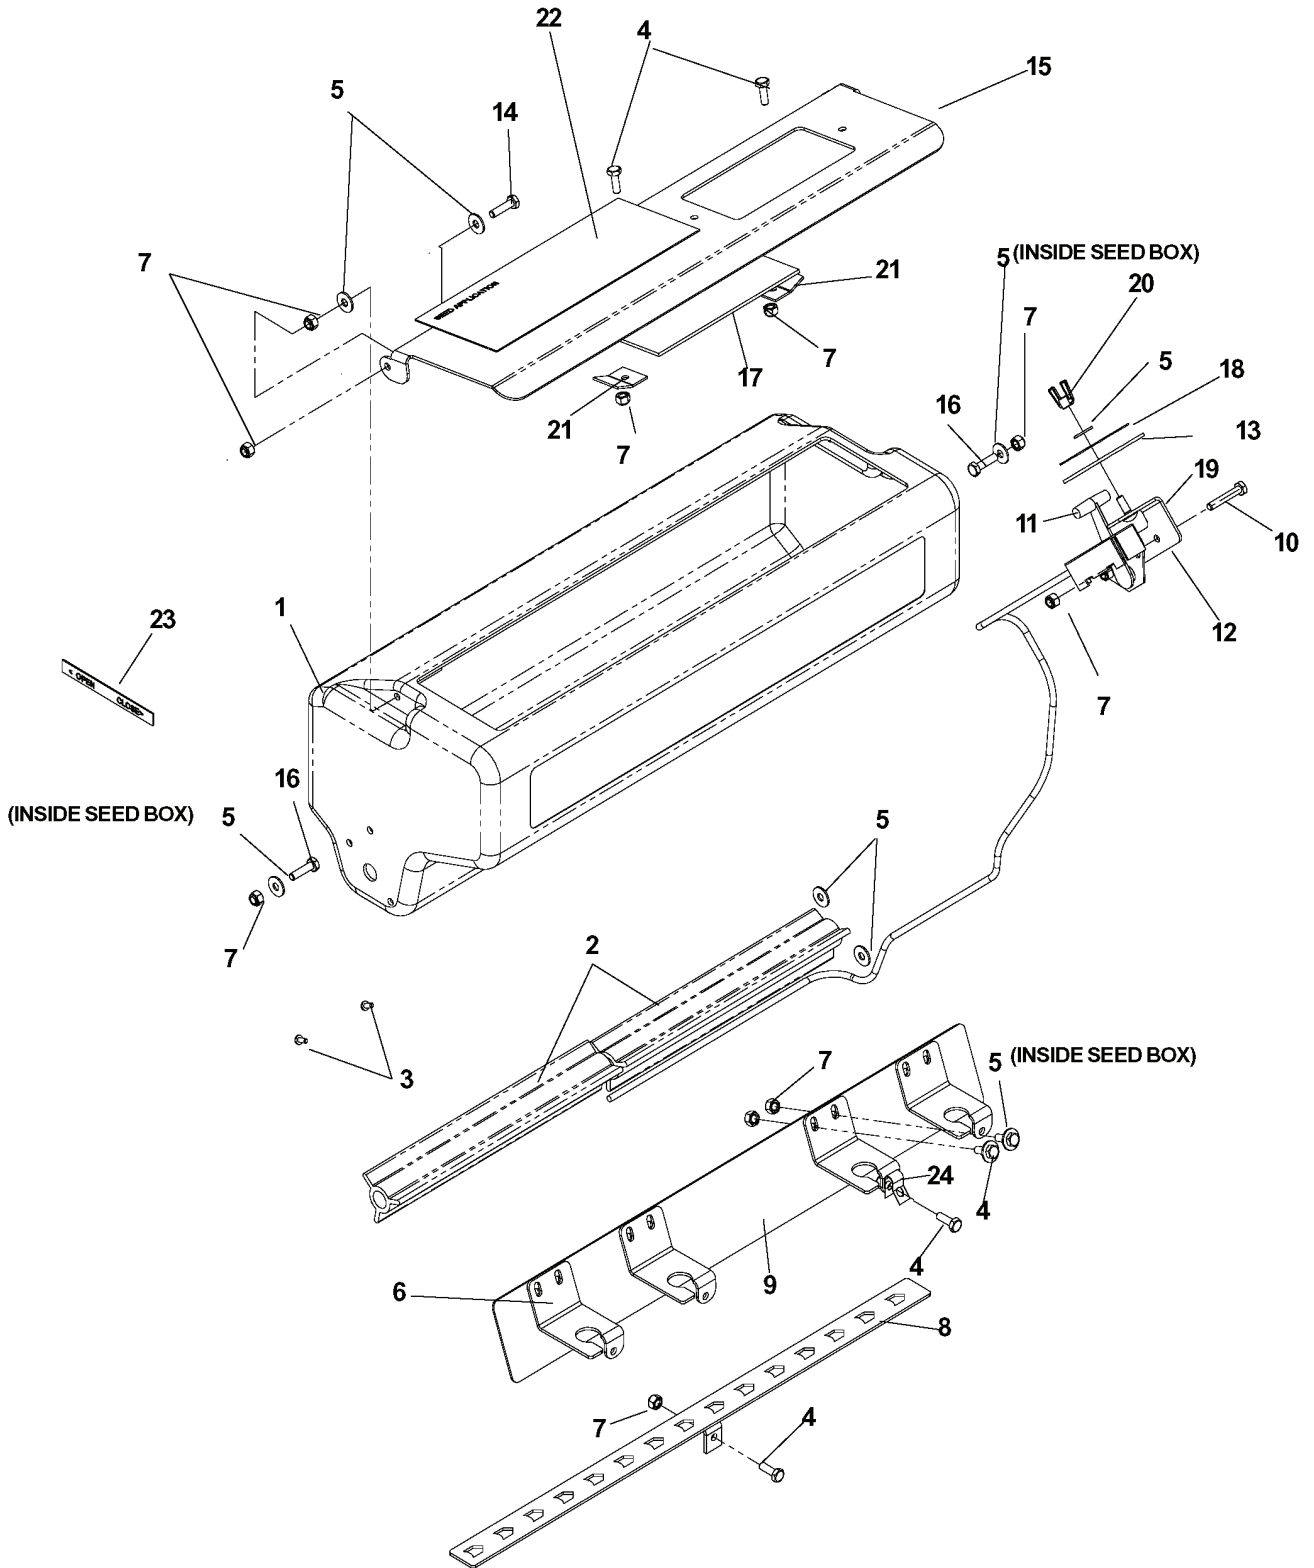

SEEDER ASSEMBLY

REF.	PART NO.	DESCRIPTION	REMARK	QTY.	KIT
1	539109374	SEED BOX		1	
2	539106661	IMPELLER		2	
3	540000113	SCREW		2	
4	539990580	SCREW		12	
5	539990598	WASHER		20	
6	539106677	BRACKET		4	
7	539976978	NUT		20	
8	539106678	CATCH		1	
9	539109375	SHIELD		1	
10	539990639	SCREW		2	
11	540052551	WIRE		1	
12	539106680	BRACKET		1	
13	539107357	SEED DIAL		1	
14	539977761	SCREW		6	
15	539106684	COVER		1	
16	539990548	SCREW		2	
17	539106806	WINDOW		1	
18	540200141	DECAL		1	
19	539990074	SCREW		1	
20	539990997	NUT		1	
21	539107246	CLIP		2	
22	540200140	DECAL		1	
23	540200143	DECAL		1	
24	540052931	CLAMP		1	
540053411	540053411	RING		2