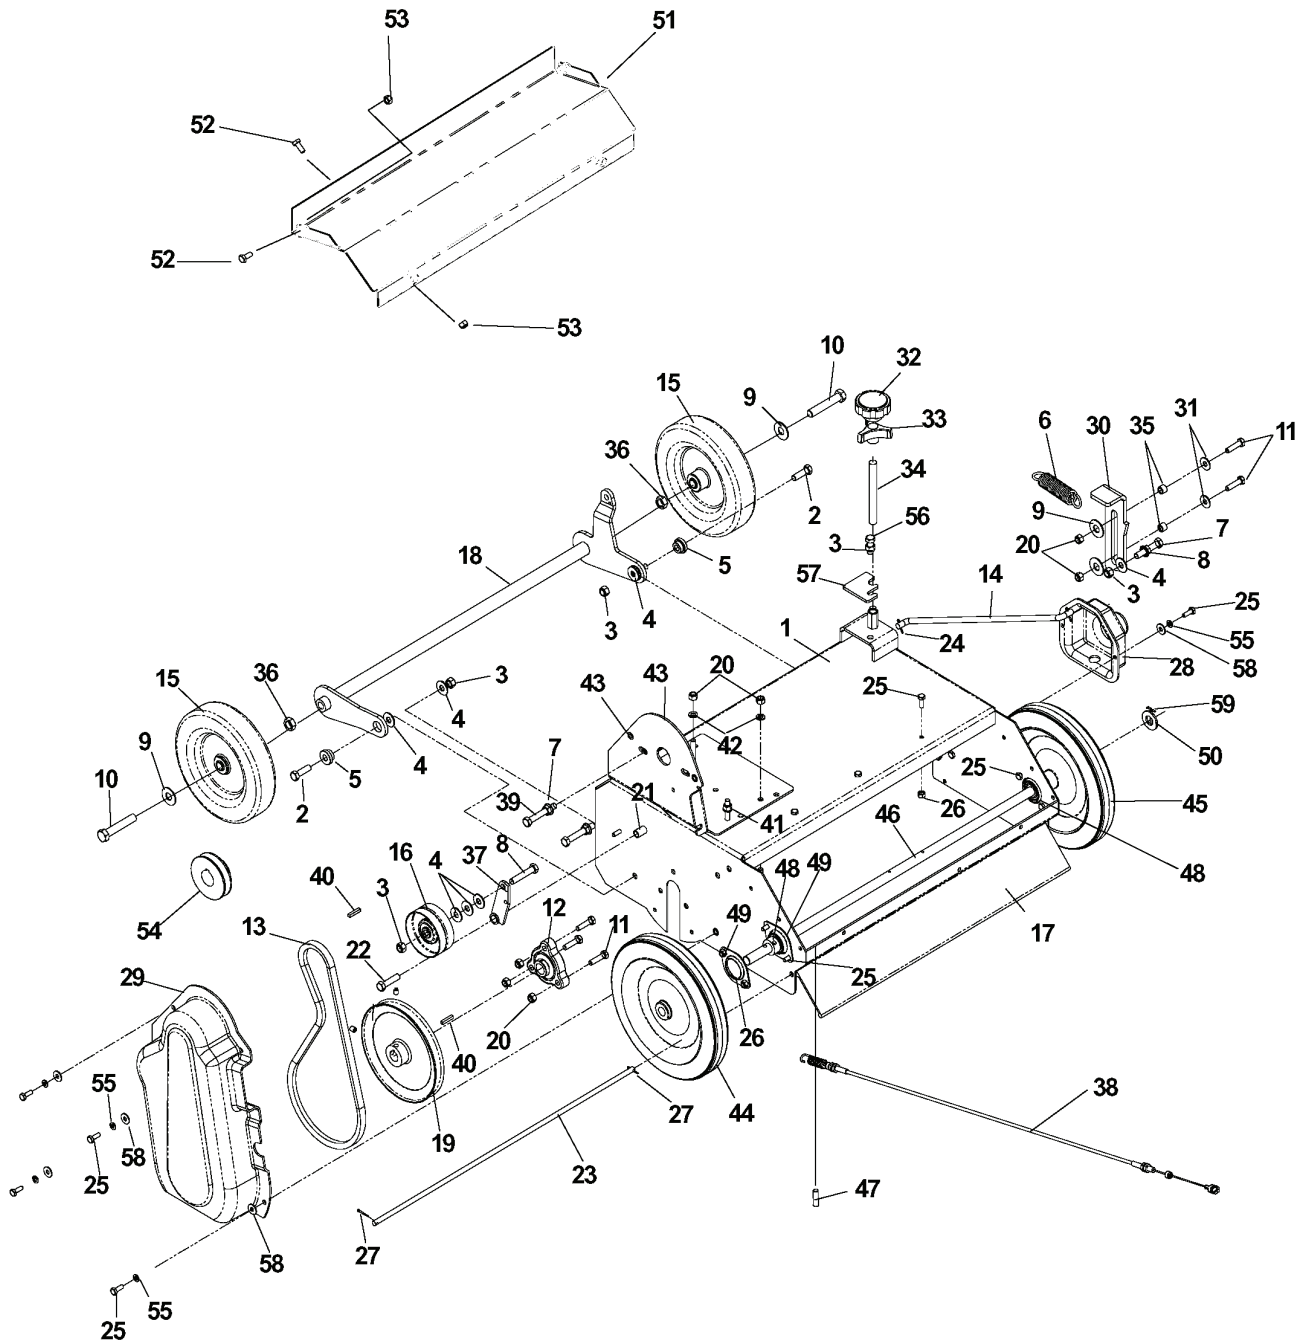

DT22BNR, 968999367, 2005-11

SPARE PARTS LIST

DELTA REEL ASSEMBLY

REF.	PART NO.	DESCRIPTION	REMARK	QTY.	KIT
539107184	539107184	REEL		1	
1	539100530	NUT		2	
2	539106653	SPACER		2	
3	539106651	PLATE		15	
4	539106652	SPACER		14	
5	539106650	SHAFT		1	
6	539108116	BLADE		1	
7	539108117	NUT		1	

BODY ASSEMBLY

REF.	PART NO.	DESCRIPTION	REMARK	QTY.	KIT
1	539106762	BODY		1	
2	539976941	SCREW		2	
3	539976979	NUT		6	
4	539990517	WASHER		8	
5	539106847	BUSHING		2	
6	539106850	SPRING		1	
7	539990613	NUT		5	
8	539990588	SCREW		2	
9	539990550	WASHER		4	
10	539101332	SCREW		2	
11	539990627	SCREW		8	
12	539100488	BEARING		2	
13	539100439	BELT		1	
14	539106805	ROD		1	
15	540075051	WHEEL		2	
16	539110311	PULLEY		1	
17	539106643	FLAP		1	
18	539106759	SHAFT		1	
19	539108541	PULLEY		1	
20	539990717	NUT		12	
21	539100482	BUSHING		1	
22	539990655	SCREW		1	
23	539106672	ROD		1	
24	539990365	PIN RETAINING SCREW		2	
25	539990580	SCREW		13	
26	539976978	NUT		13	
27	539990365	PIN RETAINING SCREW		2	
28	539106754	GUARD		1	
29	539108069	BELT GUARD		1	
30	539106816	BRACKET		1	
31	539990692	WASHER		2	
32	540000035	KNOB		1	
33	540030485	KNOB		1	
34	540052761	THREADED ROD		1	
35	539102827	SPACER		1	
36	539990625	NUT		2	
37	539108067	ARM, IDLER - ORANGE		1	
38	539106849	WIRE		1	
39	539990637	SCREW		2	
40	540005226	KEY		2	
41	539990669	SCREW		4	
42	539990187	WASHER		4	
43	539106772	PLATE		1	
44	540000058	WHEEL		1	
45	540053401	WHEEL		1	
46	539106663	SHAFT		1	
47	540000364	ROLL PIN 1/4 X 1 1/8		1	
48	540000319	BEARING		2	
49	54000321			4	
50	539000436	WASHER		1	
51	539106757	COVER		1	
52	539990072	SCREW		4	
53	539976978	NUT		2	
54	539108543	PULLEY, ENGINE		1	
55	539990052	WASHER		6	
56	539990563	SCREW		1	
57	539108022	PLATE		1	
58	539990598	WASHER		6	
59	539990297	SPLIT PIN		1	
60	539108147	INSERT		6	