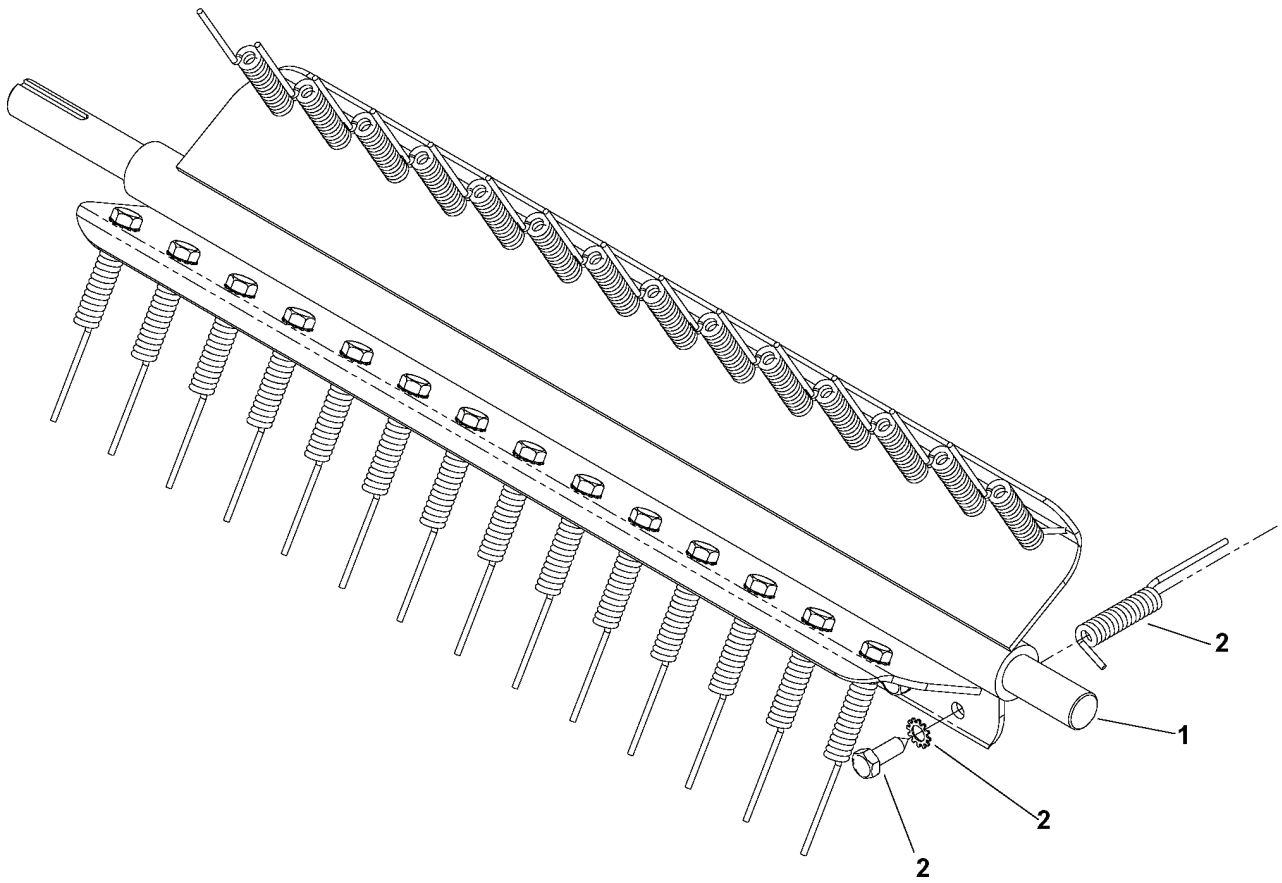

DT22BNR, 968999367, 2005-11

SPARE PARTS LIST

DELTA REEL ASSEMBLY

REF.	PART NO.	DESCRIPTION	REMARK	QTY.	KIT
539107184	539107184	REEL		1	
1	539100530	NUT		2	
2	539106653	SPACER		2	
3	539106651	PLATE		15	
4	539106652	SPACER		14	
5	539106650	SHAFT		1	
6	539108116	BLADE		1	
7	539108117	NUT		1	

SPRING REEL ASSEMBLY

REF.	PART NO.	DESCRIPTION	REMARK	QTY.	KIT
539107185	539107185	REEL		1	
1	539106683	SHAFT		1	
2	540108119	SPRING		1	

FLAIL REEL ASSEMBLY

REF.	PART NO.	DESCRIPTION	REMARK	QTY.	KIT
539107183	539107183	REEL		1	
1	539106641	SHAFT		1	
2	539108113	SPACER KIT 56 PIECES		1	
3	539108111	SHAFT		1	
4	539108110	BLADE		1	
539108112	539108112	BLADE KIT 32 BLADES		1	
5	539101949	RETAINER RING		8	

HANDLE ASSEMBLY

REF.	PART NO.	DESCRIPTION	REMARK	QTY.	KIT
1	539106758	HANDLE		1	
2	539052561	GRIP		2	
3	539106760	LOOP		1	
4	539100481	KNOB		2	
5	539106755	BRACKET		2	
6	539106654	BRACKET		1	
7	539100556	PIN		2	
8	539102563	RETAINER		2	
9	539100472	SCREW		2	
10	539990692	WASHER		3	
11	539106688	HOLDER		1	
12	539990639	SCREW		1	
13	539976978	NUT		1	
14	539106645	LEVER		1	
15	539102998	WASHER		1	
16	539976979	NUT		7	
17	539976941	SCREW		1	
18	539990517	WASHER		2	
19	539990563	SCREW		6	
20	539976526	HANDLE		1	
21	539990209	SCREW		1	
22	539990717	NUT		1	