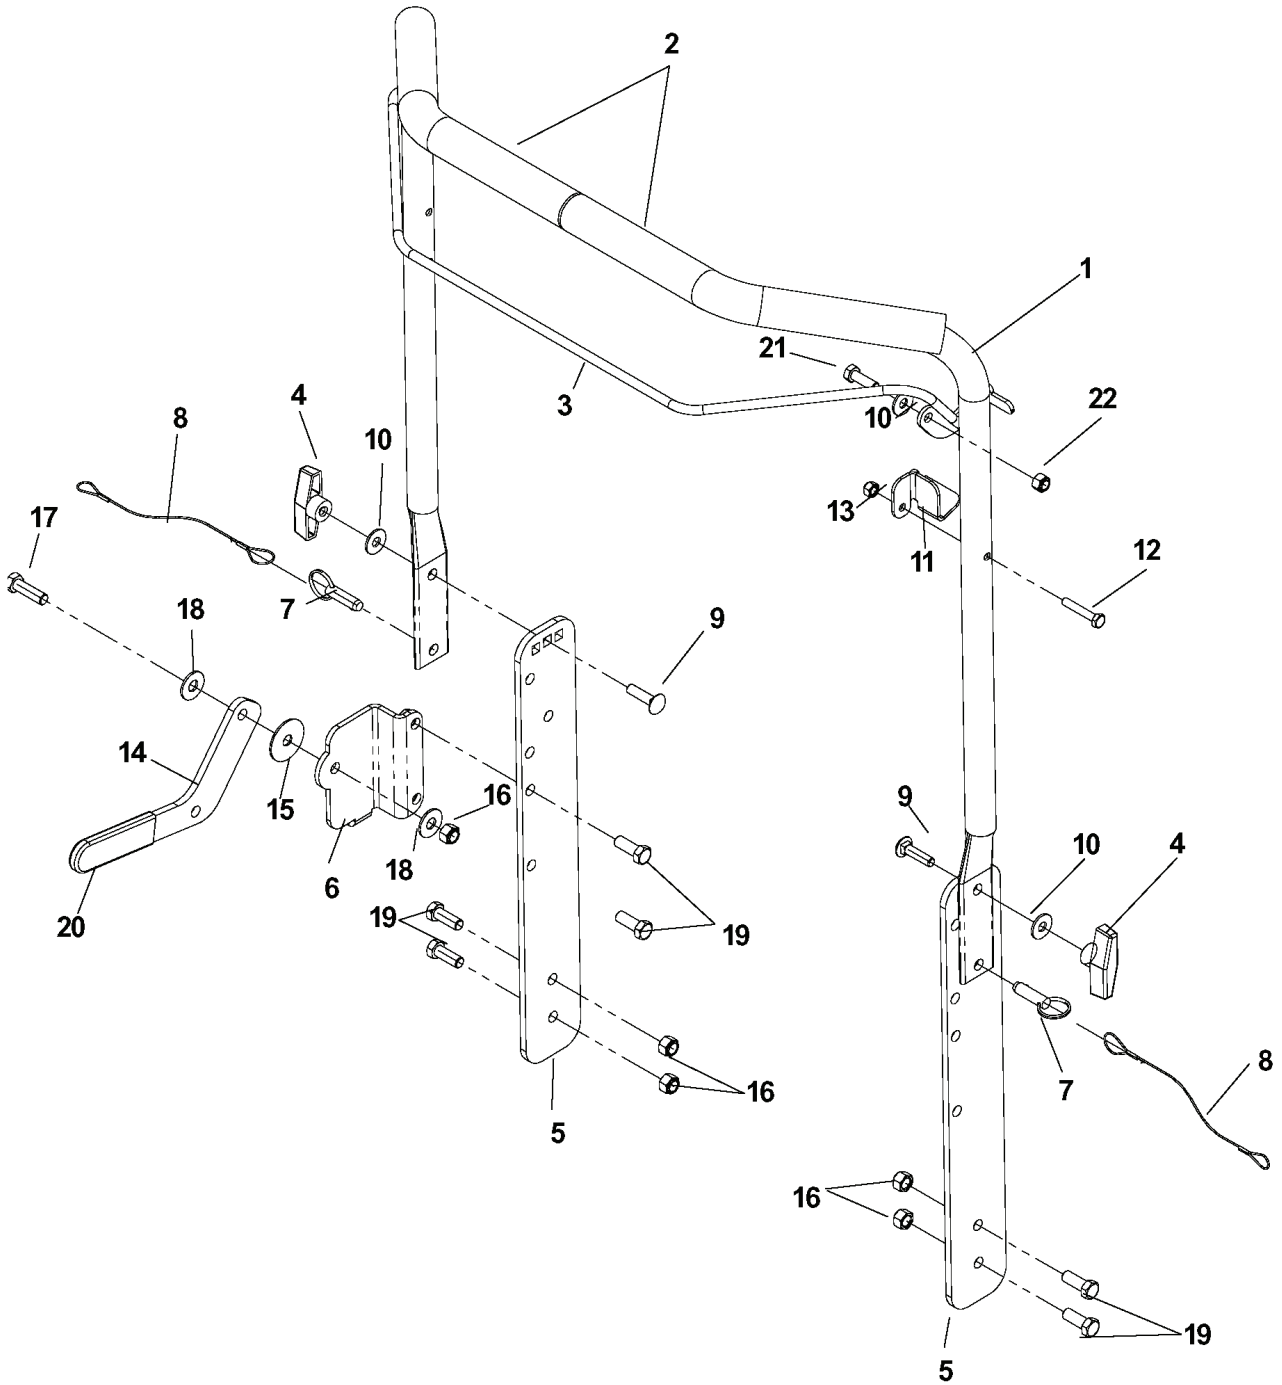

DT22BNR, 968999367, 2005-11

SPARE PARTS LIST

DELTA REEL ASSEMBLY

REF.	PART NO.	DESCRIPTION	REMARK	QTY.	KIT
539107184	539107184	REEL		1	
1	539100530	NUT		2	
2	539106653	SPACER		2	
3	539106651	PLATE		15	
4	539106652	SPACER		14	
5	539106650	SHAFT		1	
6	539108116	BLADE		1	
7	539108117	NUT		1	

SPRING REEL ASSEMBLY

REF.	PART NO.	DESCRIPTION	REMARK	QTY.	KIT
539107185	539107185	REEL		1	
1	539106683	SHAFT		1	
2	540108119	SPRING		1	

FLAIL REEL ASSEMBLY

REF.	PART NO.	DESCRIPTION	REMARK	QTY.	KIT
539107183	539107183	REEL		1	
1	539106641	SHAFT		1	
2	539108113	SPACER KIT 56 PIECES		1	
3	539108111	SHAFT		1	
4	539108110	BLADE		1	
539108112	539108112	BLADE KIT 32 BLADES		1	
5	539101949	RETAINER RING		8	

HANDLE ASSEMBLY

REF.	PART NO.	DESCRIPTION	REMARK	QTY.	KIT
1	539106758	HANDLE		1	
2	539052561	GRIP		2	
3	539106760	LOOP		1	
4	539100481	KNOB		2	
5	539106755	BRACKET		2	
6	539106654	BRACKET		1	
7	539100556	PIN		2	
8	539102563	RETAINER		2	
9	539100472	SCREW		2	
10	539990692	WASHER		3	
11	539106688	HOLDER		1	
12	539990639	SCREW		1	
13	539976978	NUT		1	
14	539106645	LEVER		1	
15	539102998	WASHER		1	
16	539976979	NUT		7	
17	539976941	SCREW		1	
18	539990517	WASHER		2	
19	539990563	SCREW		6	
20	539976526	HANDLE		1	
21	539990209	SCREW		1	
22	539990717	NUT		1	