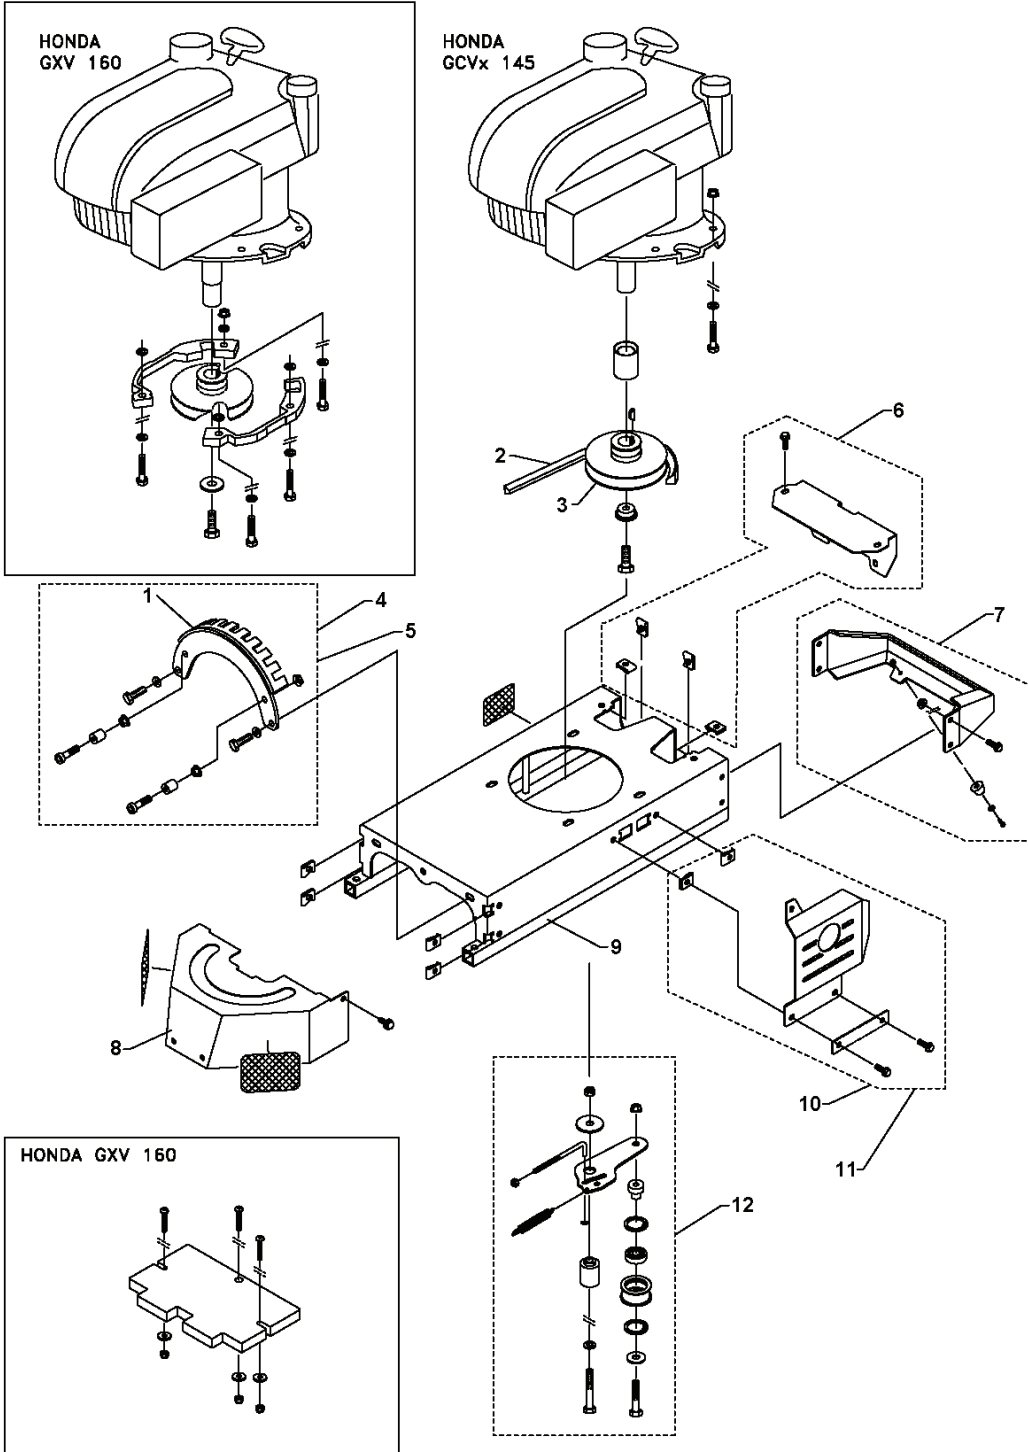

CL400, 967963502, 967963503, 2020-03

SPARE PARTS LIST

C CL400 2020

REF.	PART NO.	DESCRIPTION	REMARK	QTY.	KIT
2	597049101	BELT		1	
3	597764101	PULLEY		1	
4	597713802	BRACKET	Honda Engine GCVx145	1	
5	597713803	BRACKET	Honda Engine GXV160	1	
6	599398501	PLATE		1	
7	599398401	FRONT COVER		1	
8	597763702	COVER		1	
9	597763802	FRAME		1	
10	599398301	ENGINE COVER	Honda Engine GCVx145	1	
11	599398302	ENGINE COVER	Honda Engine GXV160	1	
12	597720202	DRILL		1	

A

CL400 2020

REF.	PART NO.	DESCRIPTION	REMARK	QTY.	KIT
1	597048502	FRAME ASSY		1	
2	599586701	COLLECTION SYSTEM		1	
3	597049001	KNOB		1	
4	597712502	SUPPORT ASSY		1	
5	597049301	WHEEL		1	
6	599398201	CLEANER		1	

B CL400 2020

REF.	PART NO.	DESCRIPTION	REMARK	QTY.	KIT
1	597765001	BALL BEARING		1	
2	597764801	SUPPORT		1	
3	597764701	HANDLE		1	
4	597764601	BALL BEARING		1	
5	597712602	SUPPORT ASSY		1	
6	597048302	CUTTER ASSY		1	
7	597048401	DRILL		1	

E CL400 2020

REF.	PART NO.	DESCRIPTION	REMARK	QTY.	KIT
1	597712901	METER		1	
2	597713002	SUPPORT ASSY		1	
3	597712801	SUPPORT ASSY		1	
4	597712701	REEL		1	
5	597484201	REEL		1	

F CL400 2020

REF.	PART NO.	DESCRIPTION	REMARK	QTY.	KIT
1	597714001	LEVER		1	
2	597713902	CABLE KIT		1	
3	597714102	HANDLEBAR ASSY		1	
4	597048801	CABLE		1	
5	597714201	HANDLE		1	
6	597714502	CABLE KIT		1	
7	597714301	LEVER ASSY		1	
8	597714402	LEVER ASSY		1	
9	597816101	HANDLE		1	
10	597765201	HANDLE		1	
14	597816301	PIN		1	
15	597816202	HANDLEBAR ASSY		1	
16	597049401	HANDLE		1	