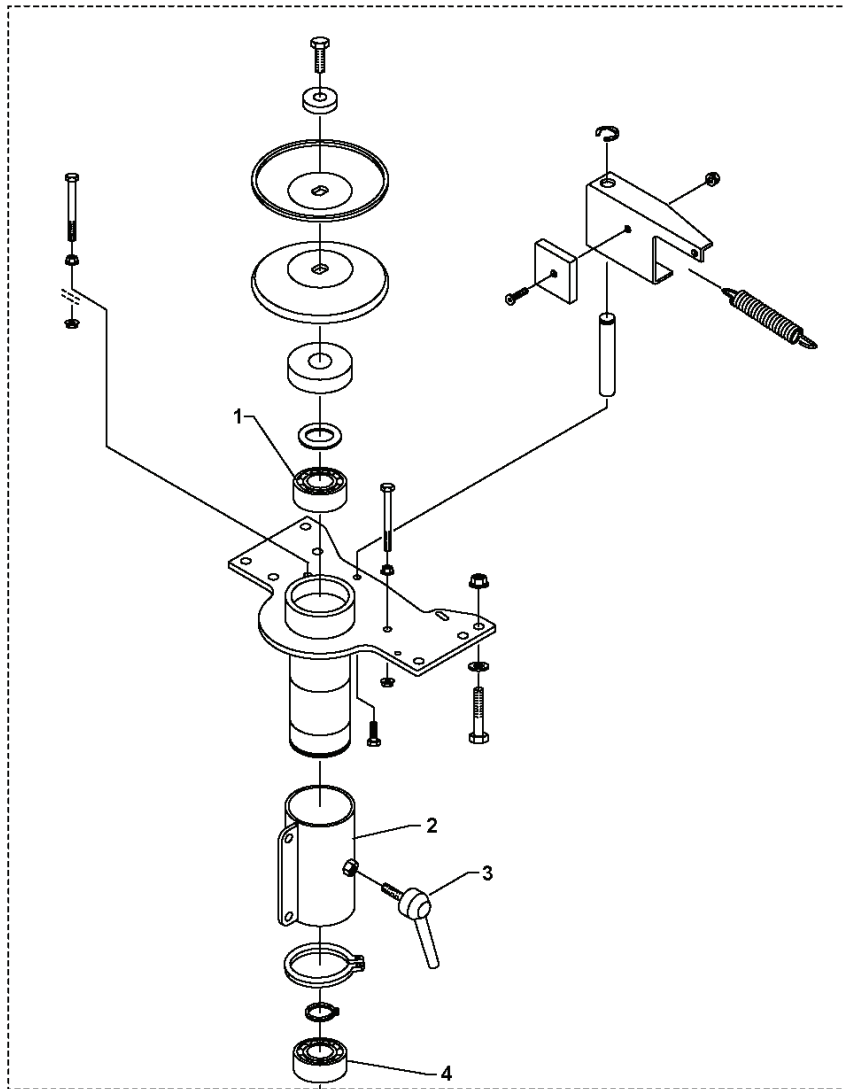

CL400, 967963502, 967963503, 2020-03

SPARE PARTS LIST

C CL400 2020

REF.	PART NO.	DESCRIPTION	REMARK	QTY.	KIT
2	597049101	BELT		1	
3	597764101	PULLEY		1	
4	597713802	BRACKET	Honda Engine GCVx145	1	
5	597713803	BRACKET	Honda Engine GXV160	1	
6	599398501	PLATE		1	
7	599398401	FRONT COVER		1	
8	597763702	COVER		1	
9	597763802	FRAME		1	
10	599398301	ENGINE COVER	Honda Engine GCVx145	1	
11	599398302	ENGINE COVER	Honda Engine GXV160	1	
12	597720202	DRILL		1	

A

CL400 2020

REF.	PART NO.	DESCRIPTION	REMARK	QTY.	KIT
1	597048502	FRAME ASSY		1	
2	599586701	COLLECTION SYSTEM		1	
3	597049001	KNOB		1	
4	597712502	SUPPORT ASSY		1	
5	597049301	WHEEL		1	
6	599398201	CLEANER		1	

B CL400 2020

REF.	PART NO.	DESCRIPTION	REMARK	QTY.	KIT
1	597765001	BALL BEARING		1	
2	597764801	SUPPORT		1	
3	597764701	HANDLE		1	
4	597764601	BALL BEARING		1	
5	597712602	SUPPORT ASSY		1	
6	597048302	CUTTER ASSY		1	
7	597048401	DRILL		1	

D CL400 2020

REF.	PART NO.	DESCRIPTION	REMARK	QTY.	KIT
1	597048901	BELT		1	
2	597765301	PULLEY		1	
3	597764001	PINION		1	
4	597049201	TRANSMISSION		1	
5	597713701	GEARBOX SYSTEM		1	
6	597763902	SUPPORT		1	
7	597713601	BALL BEARING		1	
8	597763501	WHEEL ASSY		1	
9	597713102	WHEEL AXLE		1	
11	597713501	AXLE		1	
12	597083301	AXLE		1	
13	597713201	WHEEL KIT		1	
14	597049701	AXLE		1	
15	597713202	WHEEL AXLE		1	
16	597763601	CHAIN		1	
17	597049501	CHAIN		1	
19	597763401	WHEEL ASSY		1	
20	597713101	WHEEL KIT		1	
21	599704001	BUSH		1	