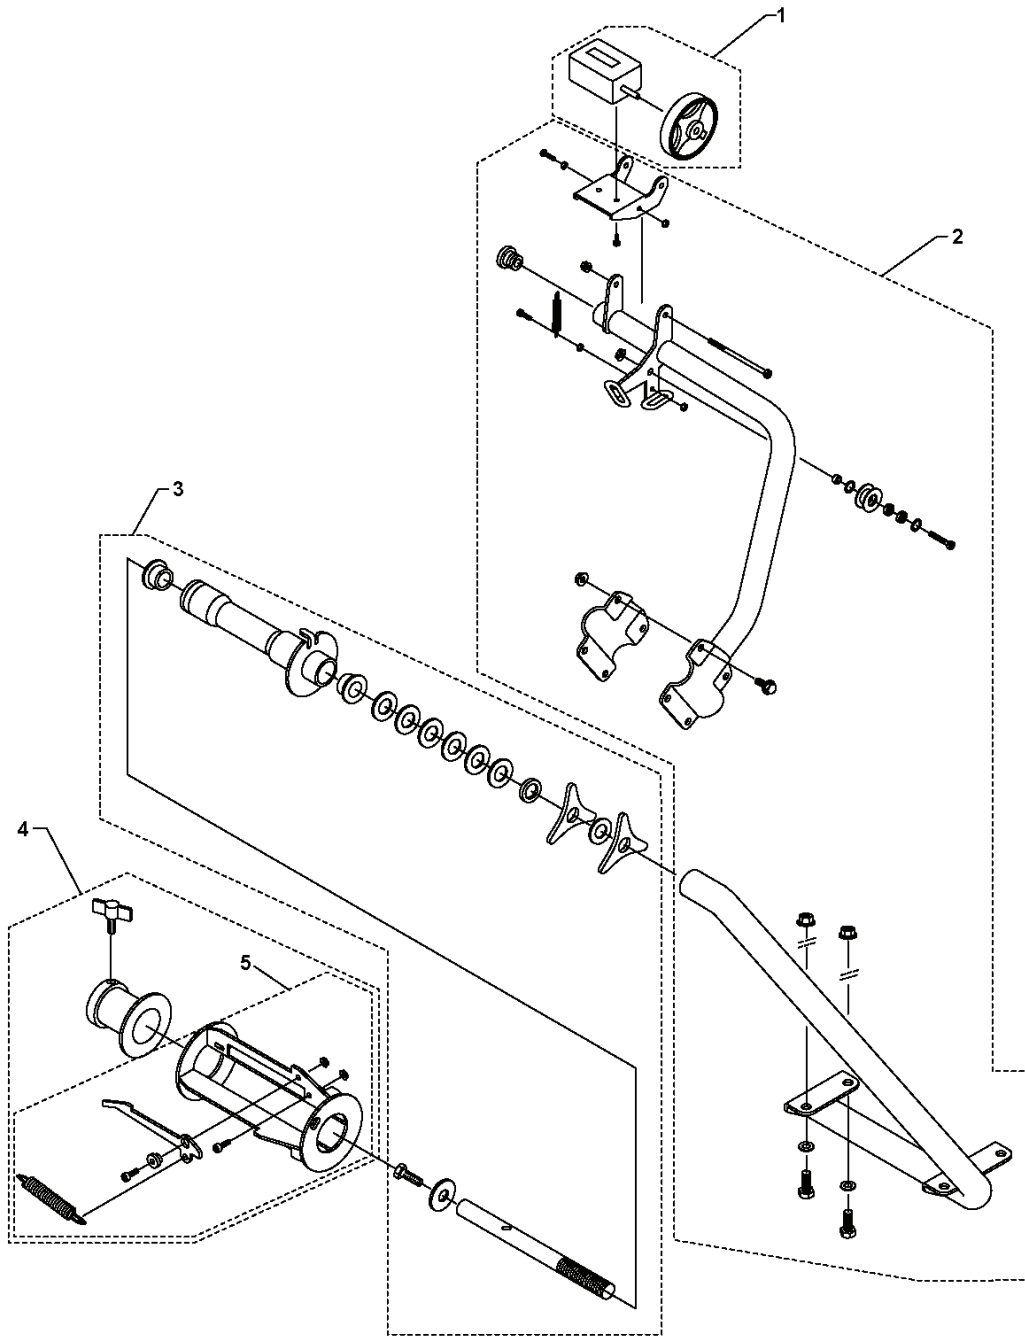

CL400, 967963502, 967963503, 2020-03

SPARE PARTS LIST

C CL400 2020

REF.	PART NO.	DESCRIPTION	REMARK	QTY.	KIT
2	597049101	BELT		1	
3	597764101	PULLEY		1	
4	597713802	BRACKET	Honda Engine GCVx145	1	
5	597713803	BRACKET	Honda Engine GXV160	1	
6	599398501	PLATE		1	
7	599398401	FRONT COVER		1	
8	597763702	COVER		1	
9	597763802	FRAME		1	
10	599398301	ENGINE COVER	Honda Engine GCVx145	1	
11	599398302	ENGINE COVER	Honda Engine GXV160	1	
12	597720202	DRILL		1	

A

CL400 2020

REF.	PART NO.	DESCRIPTION	REMARK	QTY.	KIT
1	597048502	FRAME ASSY		1	
2	599586701	COLLECTION SYSTEM		1	
3	597049001	KNOB		1	
4	597712502	SUPPORT ASSY		1	
5	597049301	WHEEL		1	
6	599398201	CLEANER		1	

B CL400 2020

REF.	PART NO.	DESCRIPTION	REMARK	QTY.	KIT
1	597765001	BALL BEARING		1	
2	597764801	SUPPORT		1	
3	597764701	HANDLE		1	
4	597764601	BALL BEARING		1	
5	597712602	SUPPORT ASSY		1	
6	597048302	CUTTER ASSY		1	
7	597048401	DRILL		1	

E CL400 2020

REF.	PART NO.	DESCRIPTION	REMARK	QTY.	KIT
1	597712901	METER		1	
2	597713002	SUPPORT ASSY		1	
3	597712801	SUPPORT ASSY		1	
4	597712701	REEL		1	
5	597484201	REEL		1	

F CL400 2020

REF.	PART NO.	DESCRIPTION	REMARK	QTY.	KIT
1	597714001	LEVER		1	
2	597713902	CABLE KIT		1	
3	597714102	HANDLEBAR ASSY		1	
4	597048801	CABLE		1	
5	597714201	HANDLE		1	
6	597714502	CABLE KIT		1	
7	597714301	LEVER ASSY		1	
8	597714402	LEVER ASSY		1	
9	597816101	HANDLE		1	
10	597765201	HANDLE		1	
14	597816301	PIN		1	
15	597816202	HANDLEBAR ASSY		1	
16	597049401	HANDLE		1	