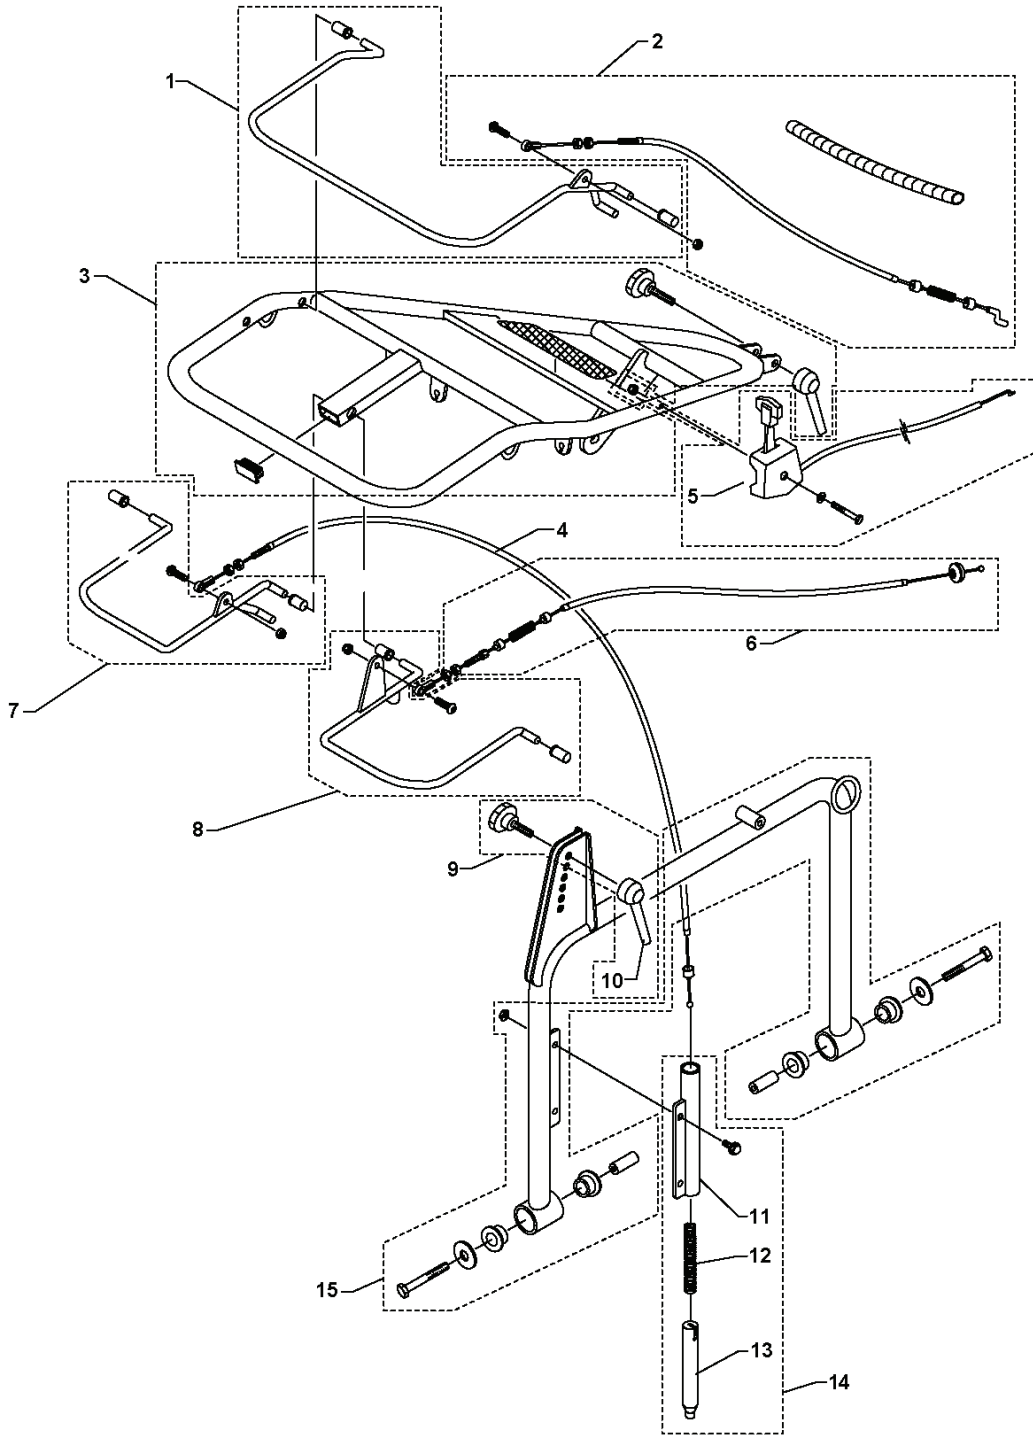

CL400, 967963502, 967963503, 2020-03

SPARE PARTS LIST

C CL400 2020

REF.	PART NO.	DESCRIPTION	REMARK	QTY.	KIT
2	597049101	BELT		1	
3	597764101	PULLEY		1	
4	597713802	BRACKET	Honda Engine GCVx145	1	
5	597713803	BRACKET	Honda Engine GXV160	1	
6	599398501	PLATE		1	
7	599398401	FRONT COVER		1	
8	597763702	COVER		1	
9	597763802	FRAME		1	
10	599398301	ENGINE COVER	Honda Engine GCVx145	1	
11	599398302	ENGINE COVER	Honda Engine GXV160	1	
12	597720202	DRILL		1	

B CL400 2020

REF.	PART NO.	DESCRIPTION	REMARK	QTY.	KIT
1	597765001	BALL BEARING		1	
2	597764801	SUPPORT		1	
3	597764701	HANDLE		1	
4	597764601	BALL BEARING		1	
5	597712602	SUPPORT ASSY		1	
6	597048302	CUTTER ASSY		1	
7	597048401	DRILL		1	

E CL400 2020

REF.	PART NO.	DESCRIPTION	REMARK	QTY.	KIT
1	597712901	METER		1	
2	597713002	SUPPORT ASSY		1	
3	597712801	SUPPORT ASSY		1	
4	597712701	REEL		1	
5	597484201	REEL		1	

F CL400 2020

REF.	PART NO.	DESCRIPTION	REMARK	QTY.	KIT
1	597714001	LEVER		1	
2	597713902	CABLE KIT		1	
3	597714102	HANDLEBAR ASSY		1	
4	597048801	CABLE		1	
5	597714201	HANDLE		1	
6	597714502	CABLE KIT		1	
7	597714301	LEVER ASSY		1	
8	597714402	LEVER ASSY		1	
9	597816101	HANDLE		1	
10	597765201	HANDLE		1	
14	597816301	PIN		1	
15	597816202	HANDLEBAR ASSY		1	
16	597049401	HANDLE		1	

D CL400 2020

REF.	PART NO.	DESCRIPTION	REMARK	QTY.	KIT
1	597048901	BELT		1	
2	597765301	PULLEY		1	
3	597764001	PINION		1	
4	597049201	TRANSMISSION		1	
5	597713701	GEARBOX SYSTEM		1	
6	597763902	SUPPORT		1	
7	597713601	BALL BEARING		1	
8	597763501	WHEEL ASSY		1	
9	597713102	WHEEL AXLE		1	
11	597713501	AXLE		1	
12	597083301	AXLE		1	
13	597713201	WHEEL KIT		1	
14	597049701	AXLE		1	
15	597713202	WHEEL AXLE		1	
16	597763601	CHAIN		1	
17	597049501	CHAIN		1	
19	597763401	WHEEL ASSY		1	
20	597713101	WHEEL KIT		1	
21	599704001	BUSH		1	