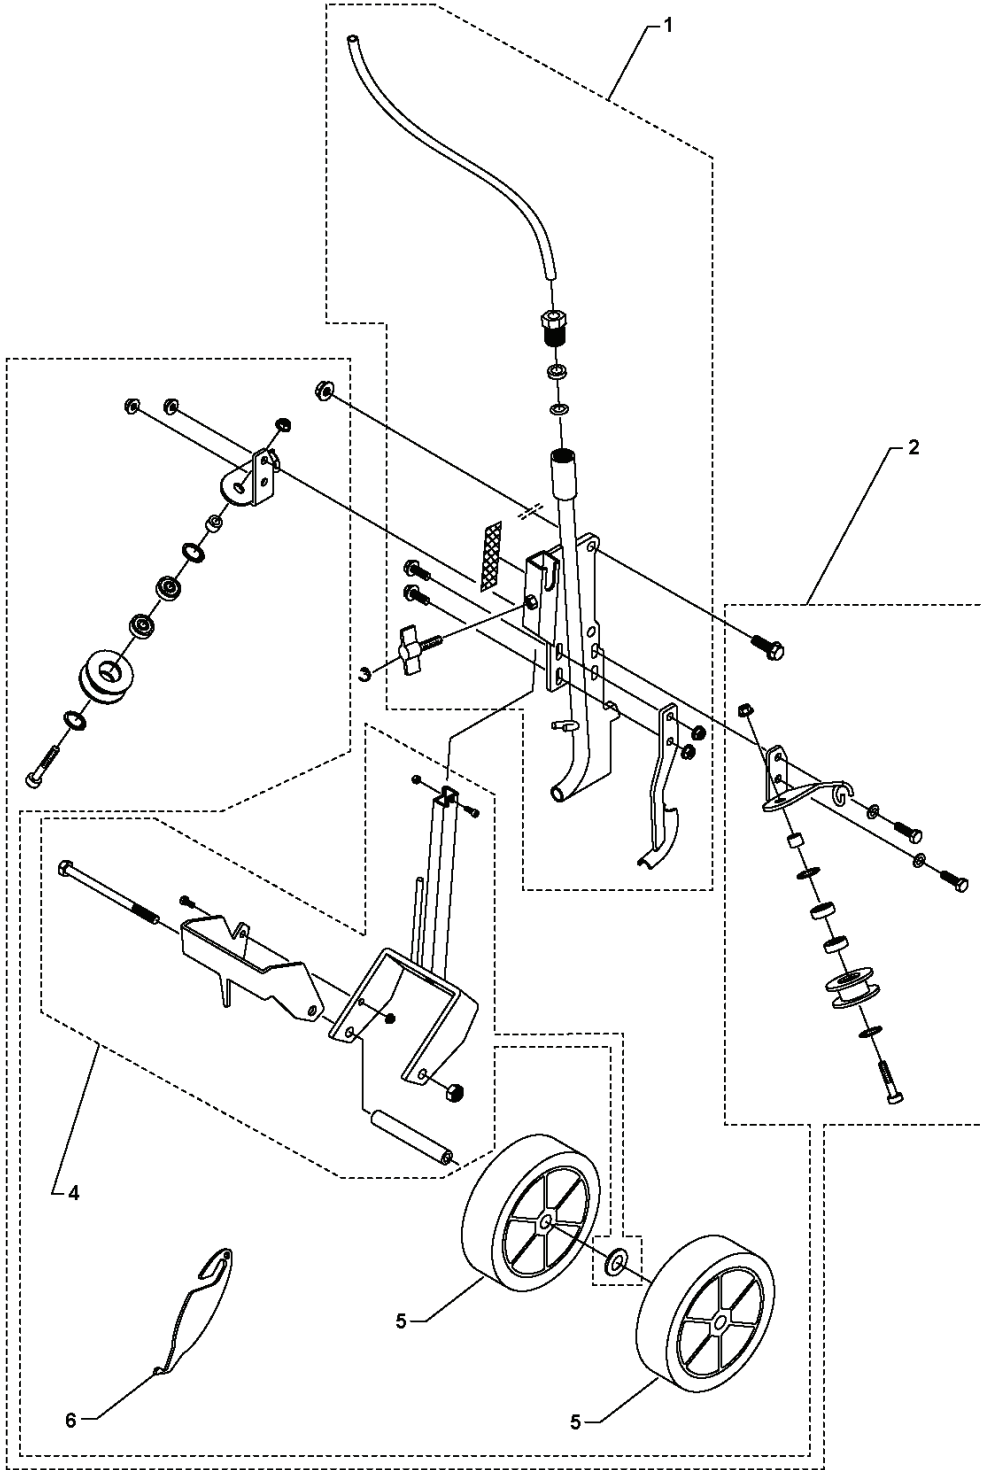

CL400, 967963502, 967963503, 2020-03

SPARE PARTS LIST

C CL400 2020

REF.	PART NO.	DESCRIPTION	REMARK	QTY.	KIT
2	597049101	BELT		1	
3	597764101	PULLEY		1	
4	597713802	BRACKET	Honda Engine GCVx145	1	
5	597713803	BRACKET	Honda Engine GXV160	1	
6	599398501	PLATE		1	
7	599398401	FRONT COVER		1	
8	597763702	COVER		1	
9	597763802	FRAME		1	
10	599398301	ENGINE COVER	Honda Engine GCVx145	1	
11	599398302	ENGINE COVER	Honda Engine GXV160	1	
12	597720202	DRILL		1	

A

CL400 2020

REF.	PART NO.	DESCRIPTION	REMARK	QTY.	KIT
1	597048502	FRAME ASSY		1	
2	599586701	COLLECTION SYSTEM		1	
3	597049001	KNOB		1	
4	597712502	SUPPORT ASSY		1	
5	597049301	WHEEL		1	
6	599398201	CLEANER		1	

B CL400 2020

REF.	PART NO.	DESCRIPTION	REMARK	QTY.	KIT
1	597765001	BALL BEARING		1	
2	597764801	SUPPORT		1	
3	597764701	HANDLE		1	
4	597764601	BALL BEARING		1	
5	597712602	SUPPORT ASSY		1	
6	597048302	CUTTER ASSY		1	
7	597048401	DRILL		1	

E CL400 2020

REF.	PART NO.	DESCRIPTION	REMARK	QTY.	KIT
1	597712901	METER		1	
2	597713002	SUPPORT ASSY		1	
3	597712801	SUPPORT ASSY		1	
4	597712701	REEL		1	
5	597484201	REEL		1	

F CL400 2020

REF.	PART NO.	DESCRIPTION	REMARK	QTY.	KIT
1	597714001	LEVER		1	
2	597713902	CABLE KIT		1	
3	597714102	HANDLEBAR ASSY		1	
4	597048801	CABLE		1	
5	597714201	HANDLE		1	
6	597714502	CABLE KIT		1	
7	597714301	LEVER ASSY		1	
8	597714402	LEVER ASSY		1	
9	597816101	HANDLE		1	
10	597765201	HANDLE		1	
14	597816301	PIN		1	
15	597816202	HANDLEBAR ASSY		1	
16	597049401	HANDLE		1	