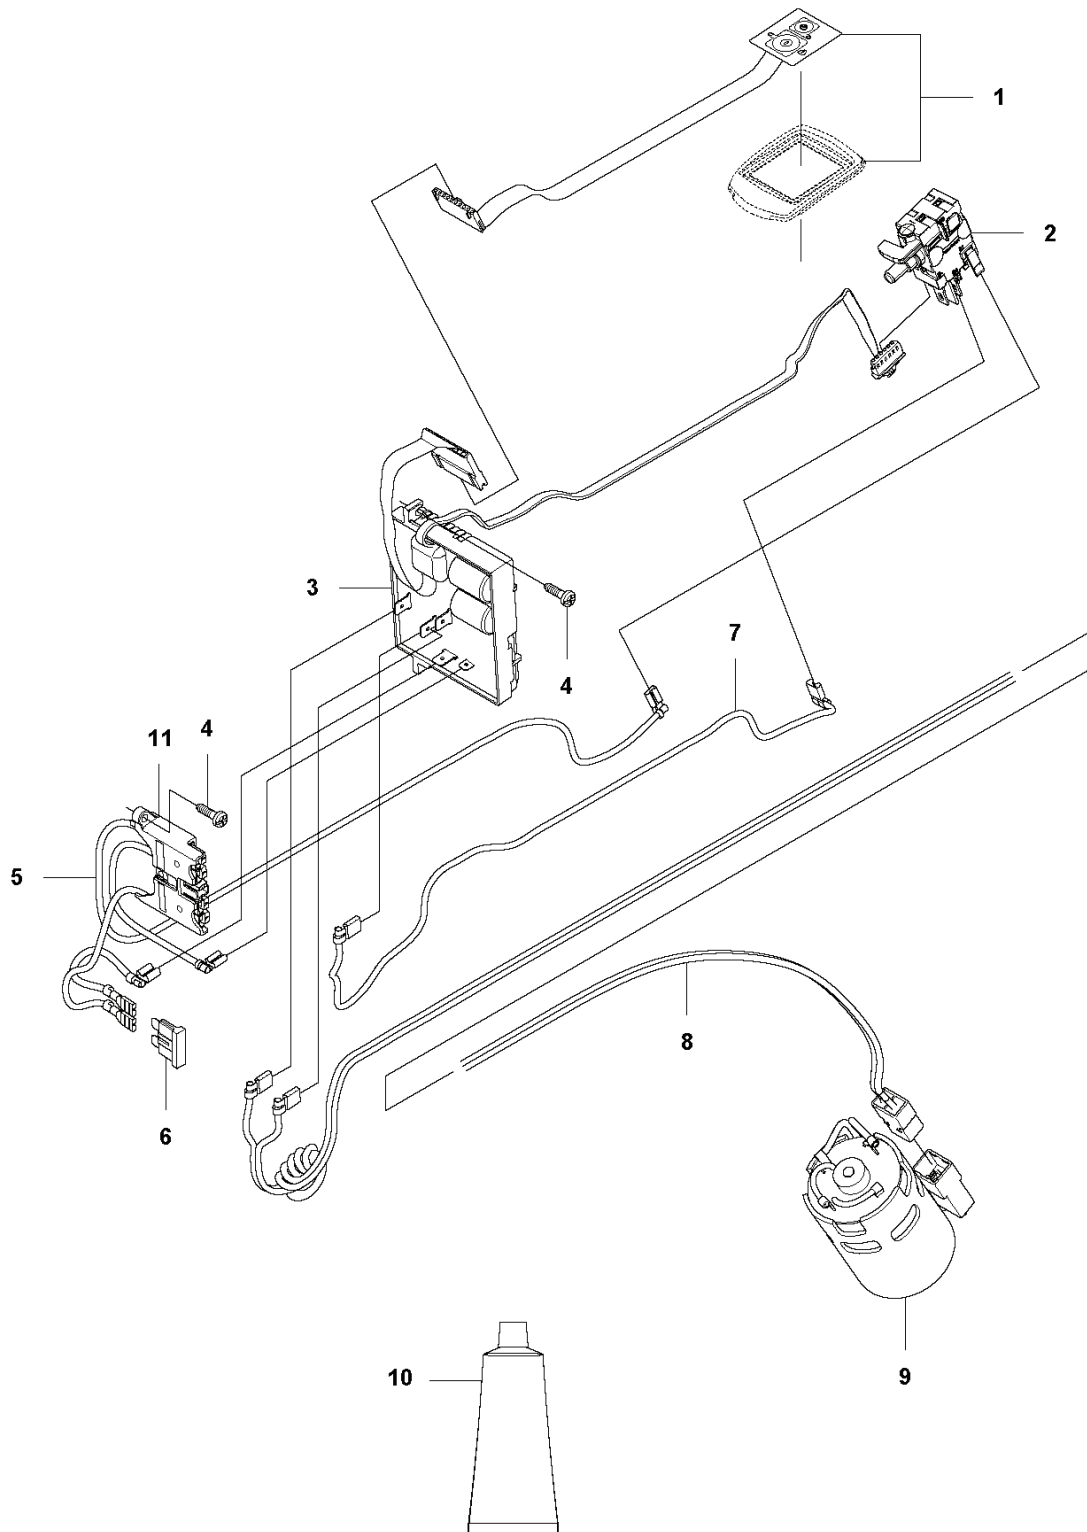

336 LiC

SPARE PARTS LIST

F 336 LiC
ACCESSORIES

REF.	PART NO.	DESCRIPTION	REMARK	QTY.	KIT
1	579294003	TRIMMER HEAD		1	
2	585510802	HOUSING ASSY		1	1
3	577050301	SPRING		1	1
4	577049301	KNOB		1	1
5	578196901	COVER		1	1
6	501330401	GROMMET		2	1
6	501330403	GROMMET	50 pcs. plastic bag of 501330401	1	

E 336 LiC
ELECTRIC

REF.	PART NO.	DESCRIPTION	REMARK	QTY.	KIT
1	579705601	KEYPAD		1	
2	578326901	TRIGGER SWITCH		1	
3	578104501	DC-MOTOR CONTROLLER ASSY		1	
4	503212813	SCREW CCRPANT		4	
5	578367801	WIRING ASSY		1	
6	579316801	FUSE		1	
7	577405901	WIRING ASSY		1	
8	578114601	WIRING ASSY		1	
9	579705401	MOTOR		1	
10	588176401	GREASE	SB-B1500023	1	
11	593813001	CONNECTOR		1	

C 336 LiC
HANDLE

REF.	PART NO.	DESCRIPTION	REMARK	QTY.	KIT
1	579705601	KEYPAD		1	
2	577013101	HANDLE HALF		1	
3	577512301	THROTTLE LOCKOUT		1	
4	589377901	TRIGGER		1	
5	577013201	HANDLE HALF		1	
6	579211901	SCREW IHSCT		6	

B 336 LiC
TUBE

6

REF.	PART NO.	DESCRIPTION	REMARK	QTY.	KIT
1	588802702	TUBE		1	
2	503219835	SCREW		1	
3	537076801	HANDLE		1	
4	537042501	ATTACHMENT PLATE		1	
5	503222601	NUT		1	
6	589295101	LABEL		1	

A 336 LiC
CUTTING