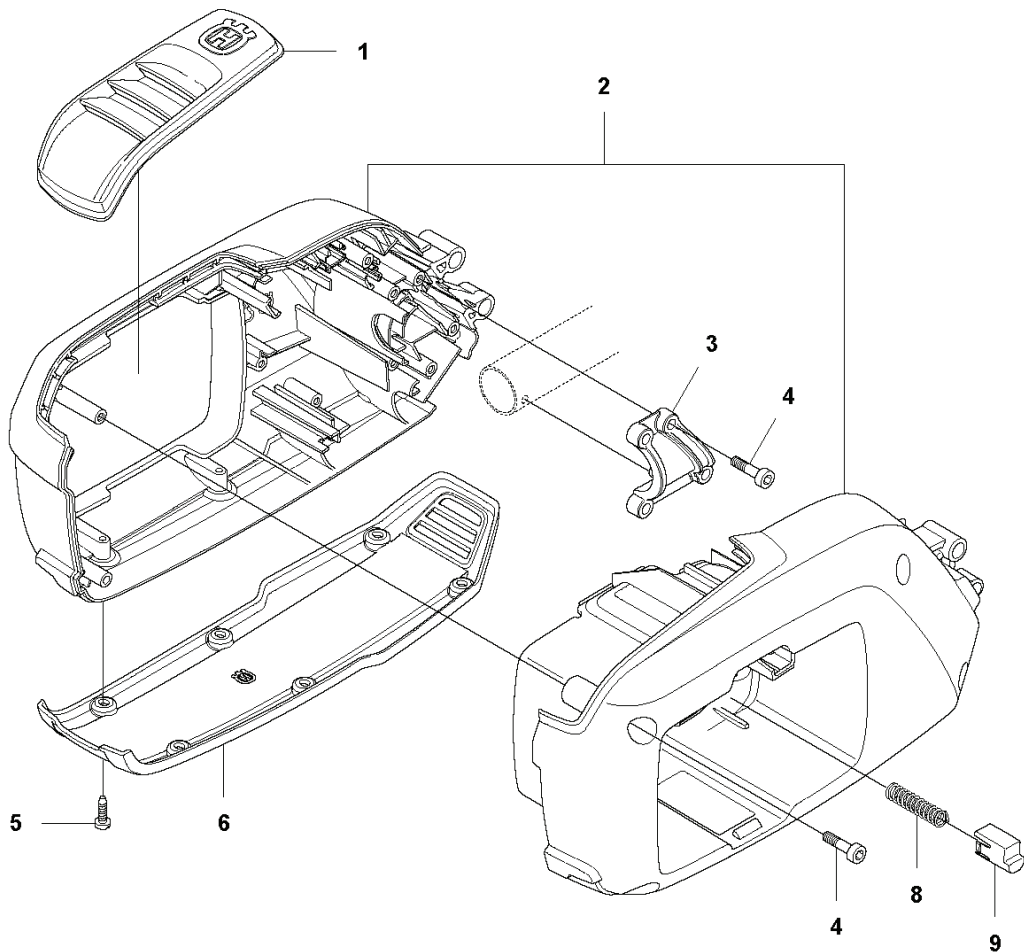

D1 336 LiC: S/N → 201610xxxx
BATTERY HOUSING

REF.	PART NO.	DESCRIPTION	REMARK	QTY.	KIT
1	577014101	COVER		1	
2	582701401	HOUSING		1	
3	577022201	CLAMP		1	
4	579211901	SCREW IHST		8	
5	503212813	SCREW CCRPANT		6	
6	577014201	SKID PLATE		1	
8	585480001	SPRING		1	
9	577996601	PUSH BUTTON		1	
10	579006206	DECAL		1