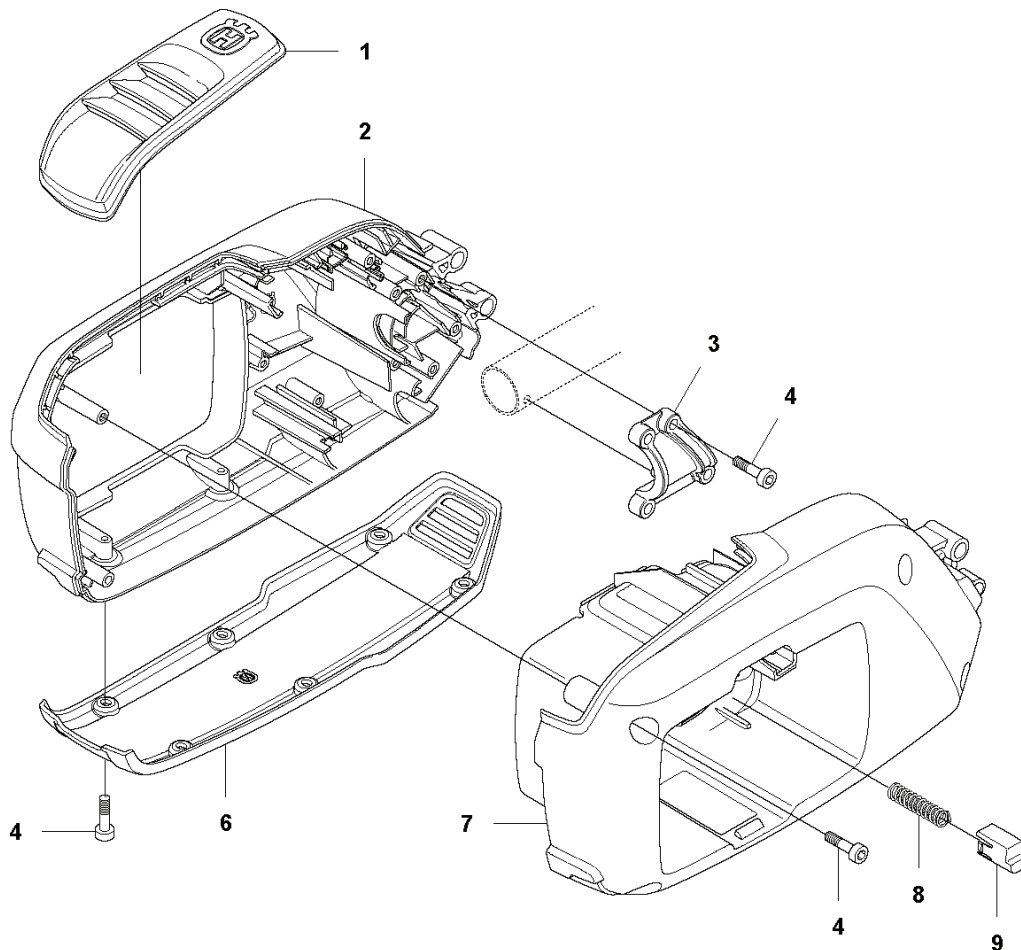

D2 336 LiC: S/N 201610xxxx →
BATTERY HOUSING

REF.	PART NO.	DESCRIPTION	REMARK	QTY.	KIT
1	577014101	COVER		1	
2	577007603	HOUSING		1	
3	577022201	CLAMP		1	
4	579211901	SCREW IH SCT		14	
6	588919801	SKID PLATE		1	
7	577013002	HOUSING		1	
8	585480001	SPRING		1	
9	577996601	PUSH BUTTON		1	
10	579006206	DECAL		1