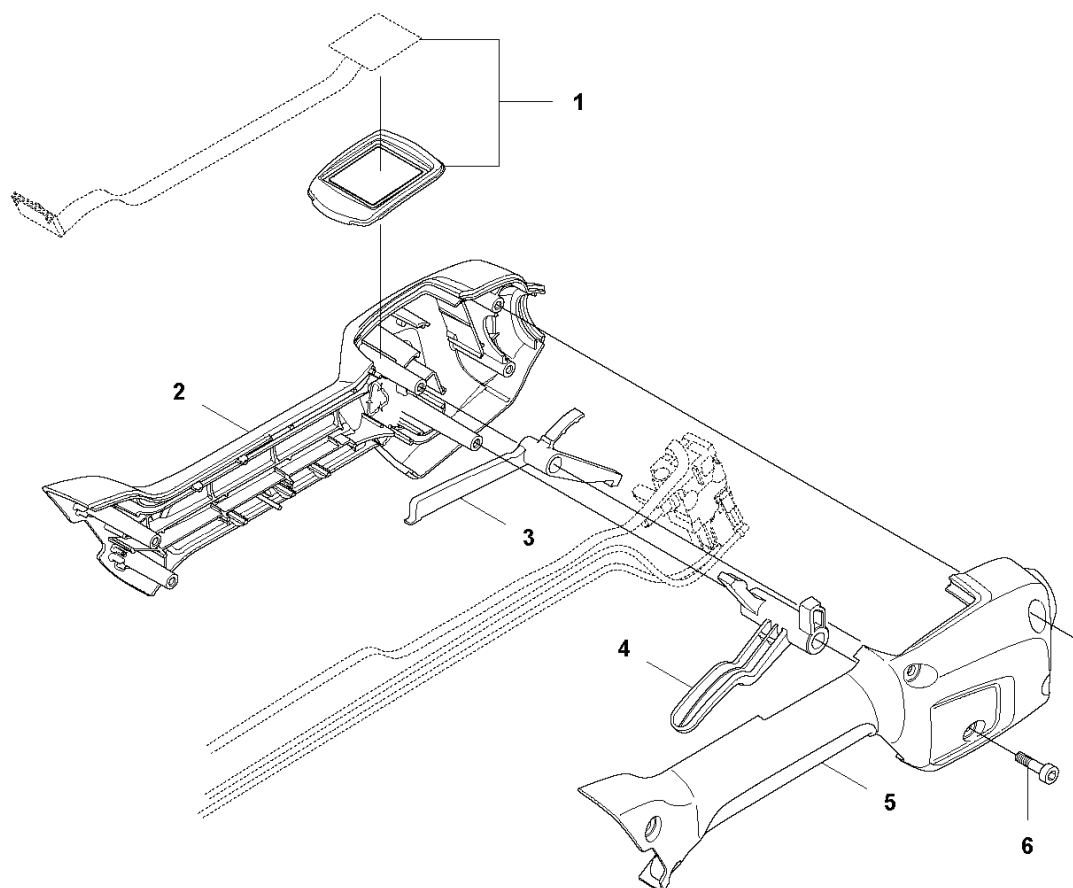

336 LiC

SPARE PARTS LIST

F 336 LiC
ACCESSORIES

REF.	PART NO.	DESCRIPTION	REMARK	QTY.	KIT
1	579294003	TRIMMER HEAD		1	
2	585510802	HOUSING ASSY		1	1
3	577050301	SPRING		1	1
4	577049301	KNOB		1	1
5	578196901	COVER		1	1
6	501330401	GROMMET		2	1
6	501330403	GROMMET	50 pcs. plastic bag of 501330401	1	

E 336 LiC
ELECTRIC

REF.	PART NO.	DESCRIPTION	REMARK	QTY.	KIT
1	579705601	KEYPAD		1	
2	578326901	TRIGGER SWITCH		1	
3	578104501	DC-MOTOR CONTROLLER ASSY		1	
4	503212813	SCREW CCRPANT		4	
5	578367801	WIRING ASSY		1	
6	579316801	FUSE		1	
7	577405901	WIRING ASSY		1	
8	578114601	WIRING ASSY		1	
9	579705401	MOTOR		1	
10	588176401	GREASE	SB-B1500023	1	
11	593813001	CONNECTOR		1	

C 336 LiC
HANDLE

REF.	PART NO.	DESCRIPTION	REMARK	QTY.	KIT
1	579705601	KEYPAD		1	
2	577013101	HANDLE HALF		1	
3	577512301	THROTTLE LOCKOUT		1	
4	589377901	TRIGGER		1	
5	577013201	HANDLE HALF		1	
6	579211901	SCREW IHSCT		6	

B 336 LiC
TUBE

6

REF.	PART NO.	DESCRIPTION	REMARK	QTY.	KIT
1	588802702	TUBE		1	
2	503219835	SCREW		1	
3	537076801	HANDLE		1	
4	537042501	ATTACHMENT PLATE		1	
5	503222601	NUT		1	
6	589295101	LABEL		1	

A 336 LiC
CUTTING