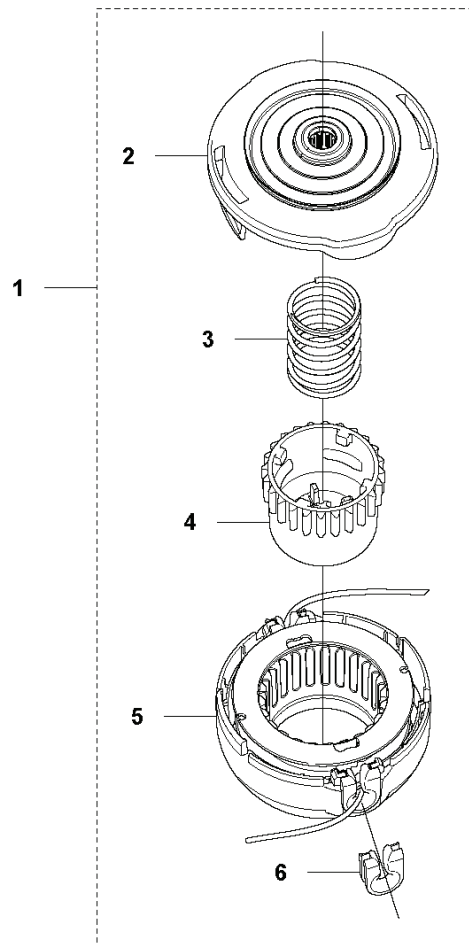

336 LiC

SPARE PARTS LIST

F 336 LiC
ACCESSORIES

REF.	PART NO.	DESCRIPTION	REMARK	QTY.	KIT
1	579294003	TRIMMER HEAD		1	
2	585510802	HOUSING ASSY		1	1
3	577050301	SPRING		1	1
4	577049301	KNOB		1	1
5	578196901	COVER		1	1
6	501330401	GROMMET		2	1
6	501330403	GROMMET	50 pcs. plastic bag of 501330401	1	

E 336 LiC
ELECTRIC

REF.	PART NO.	DESCRIPTION	REMARK	QTY.	KIT
1	579705601	KEYPAD		1	
2	578326901	TRIGGER SWITCH		1	
3	578104501	DC-MOTOR CONTROLLER ASSY		1	
4	503212813	SCREW CCRPANT		4	
5	578367801	WIRING ASSY		1	
6	579316801	FUSE		1	
7	577405901	WIRING ASSY		1	
8	578114601	WIRING ASSY		1	
9	579705401	MOTOR		1	
10	588176401	GREASE	SB-B1500023	1	
11	593813001	CONNECTOR		1	

C 336 LiC
HANDLE

REF.	PART NO.	DESCRIPTION	REMARK	QTY.	KIT
1	579705601	KEYPAD		1	
2	577013101	HANDLE HALF		1	
3	577512301	THROTTLE LOCKOUT		1	
4	589377901	TRIGGER		1	
5	577013201	HANDLE HALF		1	
6	579211901	SCREW IHSCT		6	

B 336 LiC
TUBE

6

REF.	PART NO.	DESCRIPTION	REMARK	QTY.	KIT
1	588802702	TUBE		1	
2	503219835	SCREW		1	
3	537076801	HANDLE		1	
4	537042501	ATTACHMENT PLATE		1	
5	503222601	NUT		1	
6	589295101	LABEL		1	

A 336 LiC
CUTTING