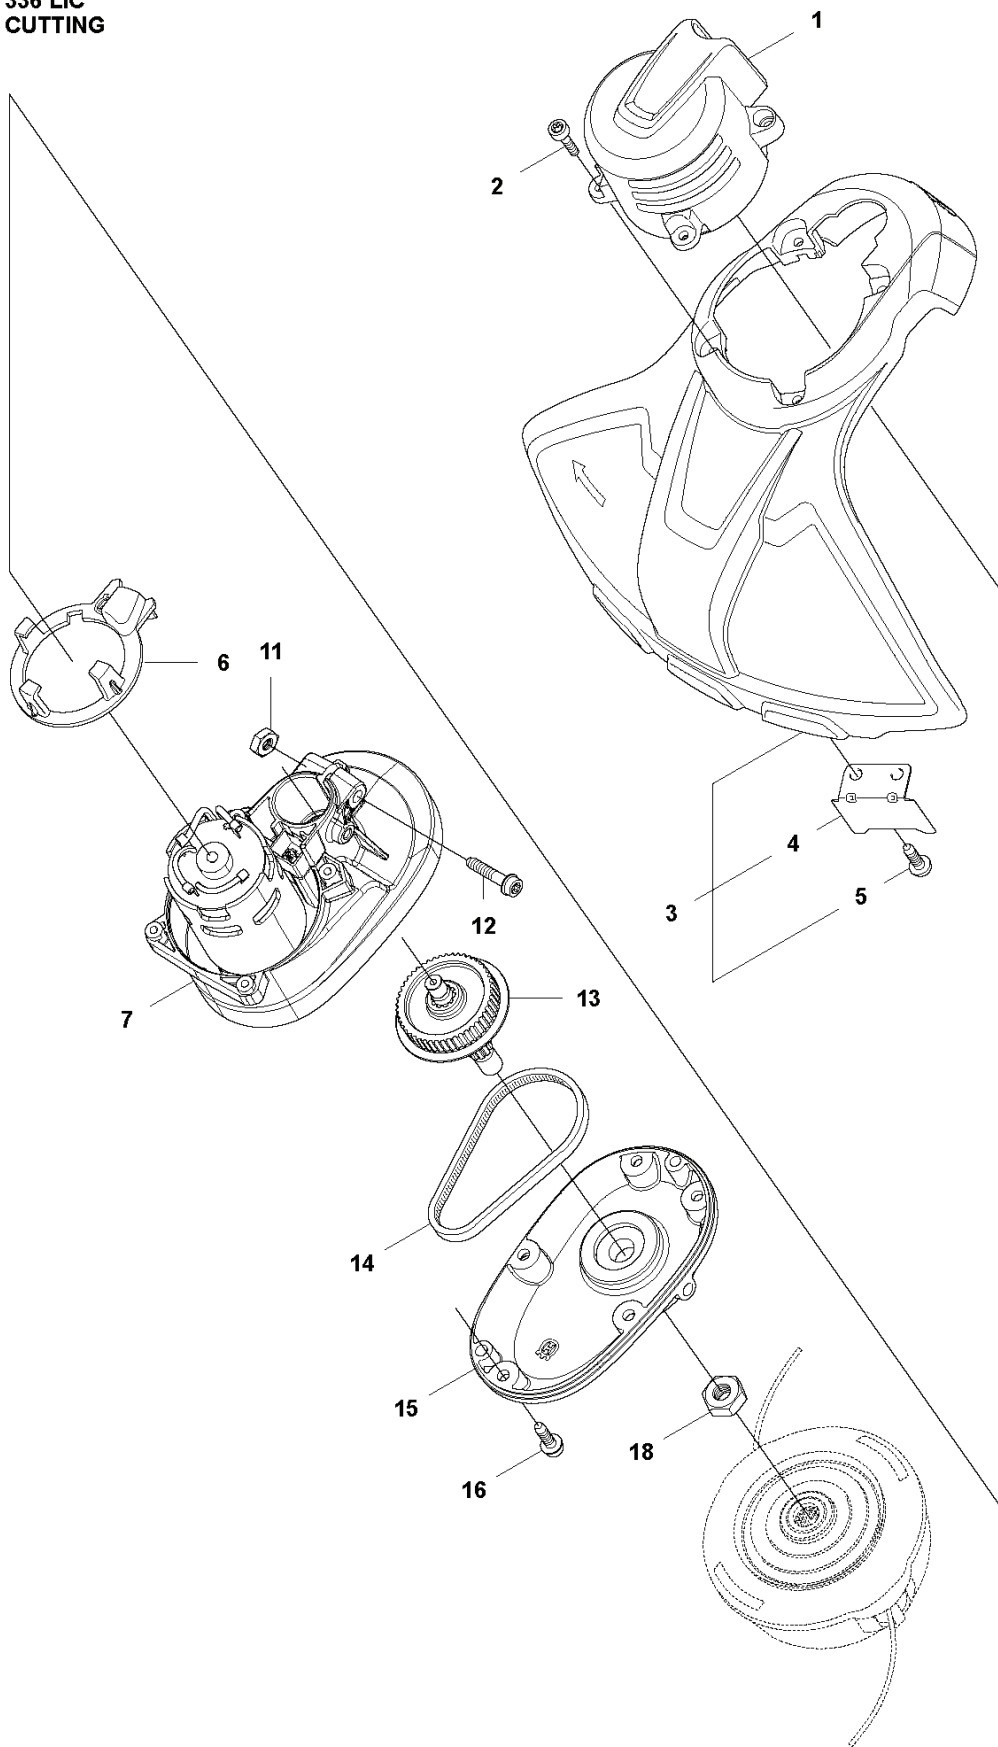

E 336 LiC
ELECTRIC

REF.	PART NO.	DESCRIPTION	REMARK	QTY.	KIT
1	579705601	KEYPAD		1	
2	578326901	TRIGGER SWITCH		1	
3	578104501	DC-MOTOR CONTROLLER ASSY		1	
4	503212813	SCREW CCRPANT		4	
5	578367801	WIRING ASSY		1	
6	579316801	FUSE		1	
7	577405901	WIRING ASSY		1	
8	578114601	WIRING ASSY		1	
9	579705401	MOTOR		1	
10	588176401	GREASE	SB-B1500023	1	
11	593813001	CONNECTOR		1	

C 336 LiC
HANDLE

REF.	PART NO.	DESCRIPTION	REMARK	QTY.	KIT
1	579705601	KEYPAD		1	
2	577013101	HANDLE HALF		1	
3	577512301	THROTTLE LOCKOUT		1	
4	589377901	TRIGGER		1	
5	577013201	HANDLE HALF		1	
6	579211901	SCREW IHSCT		6	

D1 336 LiC: S/N → 201610xxxx
BATTERY HOUSING

REF.	PART NO.	DESCRIPTION	REMARK	QTY.	KIT
1	577014101	COVER		1	
2	582701401	HOUSING		1	
3	577022201	CLAMP		1	
4	579211901	SCREW IHST		8	
5	503212813	SCREW CCRPANT		6	
6	577014201	SKID PLATE		1	
8	585480001	SPRING		1	
9	577996601	PUSH BUTTON		1	
10	579006206	DECAL		1	

B 336 LiC
TUBE

6

REF.	PART NO.	DESCRIPTION	REMARK	QTY.	KIT
1	588802702	TUBE		1	
2	503219835	SCREW		1	
3	537076801	HANDLE		1	
4	537042501	ATTACHMENT PLATE		1	
5	503222601	NUT		1	
6	589295101	LABEL		1	

A 336 LiC
CUTTING