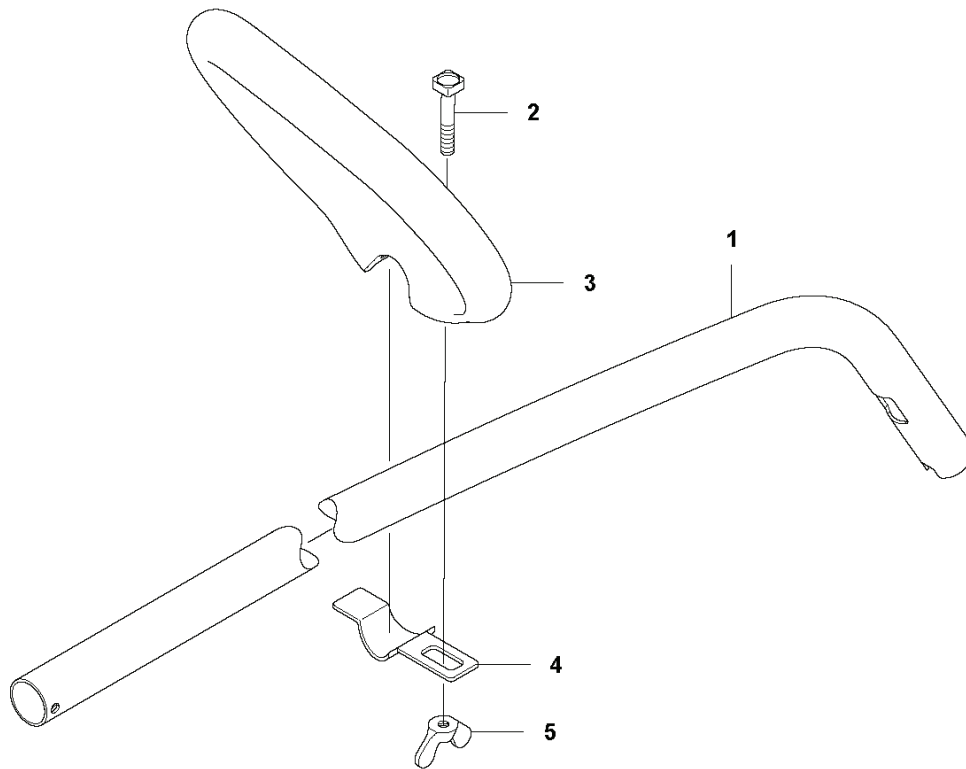

C 336 LiC
HANDLE

REF.	PART NO.	DESCRIPTION	REMARK	QTY.	KIT
1	579705601	KEYPAD		1	
2	577013101	HANDLE HALF		1	
3	577512301	THROTTLE LOCKOUT		1	
4	589377901	TRIGGER		1	
5	577013201	HANDLE HALF		1	
6	579211901	SCREW IHSCT		6	

D2 336 LiC: S/N 201610xxxx →
BATTERY HOUSING

REF.	PART NO.	DESCRIPTION	REMARK	QTY.	KIT
1	577014101	COVER		1	
2	577007603	HOUSING		1	
3	577022201	CLAMP		1	
4	579211901	SCREW IH SCT		14	
6	588919801	SKID PLATE		1	
7	577013002	HOUSING		1	
8	585480001	SPRING		1	
9	577996601	PUSH BUTTON		1	
10	579006206	DECAL		1	

D1 336 LiC: S/N → 201610xxxx
BATTERY HOUSING

REF.	PART NO.	DESCRIPTION	REMARK	QTY.	KIT
1	577014101	COVER		1	
2	582701401	HOUSING		1	
3	577022201	CLAMP		1	
4	579211901	SCREW IHST		8	
5	503212813	SCREW CCRPANT		6	
6	577014201	SKID PLATE		1	
8	585480001	SPRING		1	
9	577996601	PUSH BUTTON		1	
10	579006206	DECAL		1	

B 336 LiC
TUBE

6

REF.	PART NO.	DESCRIPTION	REMARK	QTY.	KIT
1	588802702	TUBE		1	
2	503219835	SCREW		1	
3	537076801	HANDLE		1	
4	537042501	ATTACHMENT PLATE		1	
5	503222601	NUT		1	
6	589295101	LABEL		1	

A 336 LiC
CUTTING