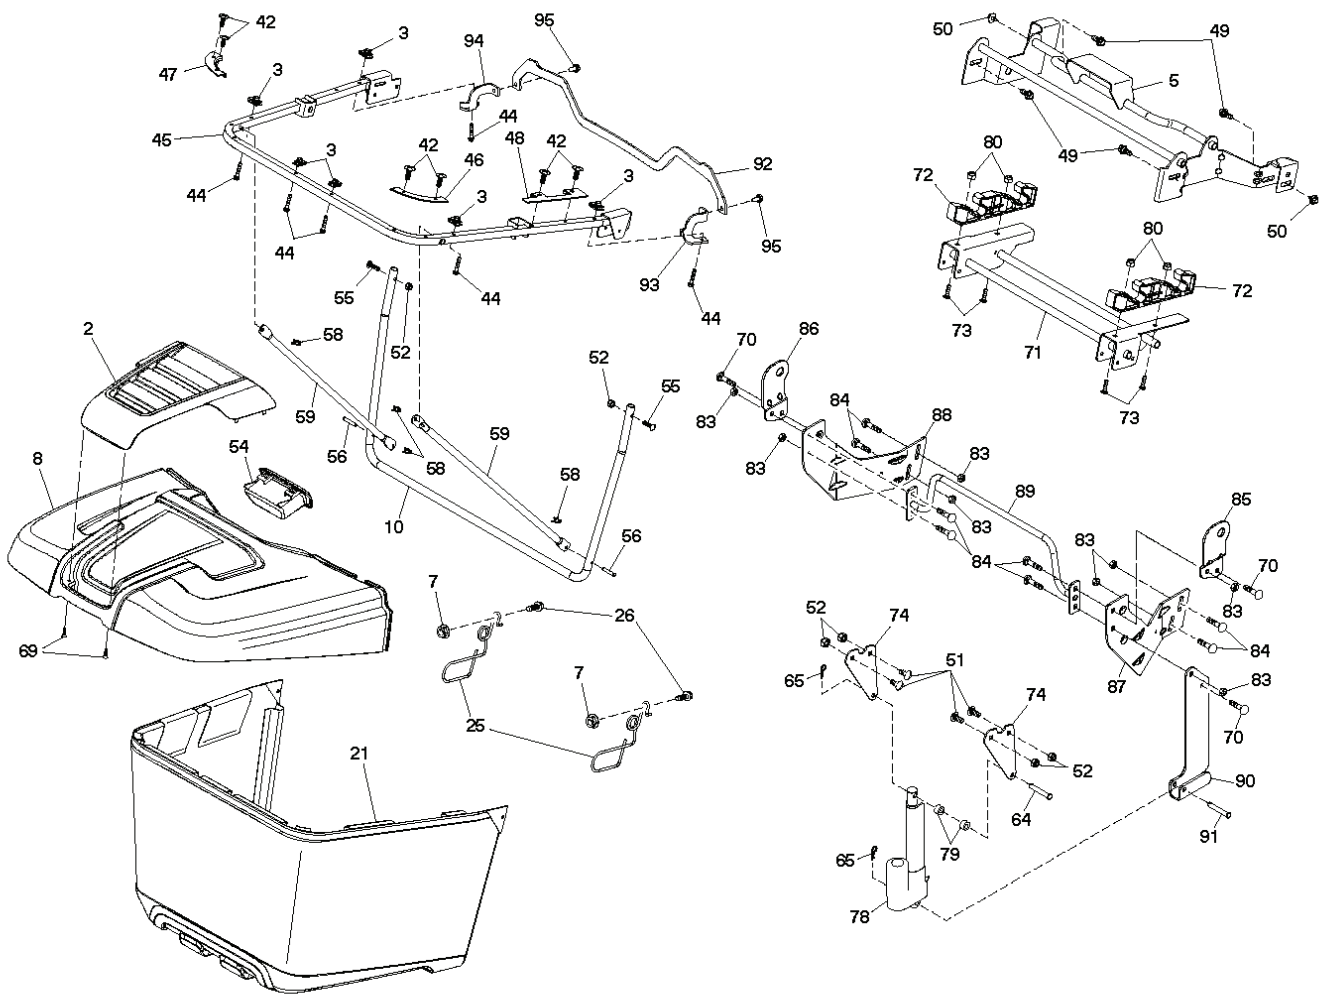

REF.	PART NO.	DESCRIPTION	REMARK	QTY.	KIT
1	532445503	DECAL		1	
2	532196841	DECAL		1	
3	581627301	DECAL		1	
4	532446090	DECAL		1	
5	532178302	DECAL		1	
6	532180432	DECAL		1	
7	532440247	DECAL		1	
8	532447160	DECAL		1	
9	532432641	DECAL		1	
10	532401146	DECAL		1	
11	532182166	DECAL		1	
14	532159736	DECAL		1	
21	532441189	DECAL		1	
--	532441409	PAD		1	
--	532441410	PAD		1	

steering+tex_TTR_9

REF.	PART NO.	DESCRIPTION	REMARK	QTY.	KIT
1	532439740	STEERING WHEEL		1	
2	532436870	WHEEL AXLE		1	
4	532436873	SPINDLE		1	
5	532436874	SPINDLE		1	
6	532124931	WASHER		1	
7	532121748	WASHER		1	
8	812000029	RETAINER RING		1	
9	532121232	HUB CAP		1	
13	532121749	WASHER		1	
14	810040600	WASHER		1	
15	873540600	NUT		1	
16	532444212	SHAFT		1	
19	532194729	PLATE		1	
21	532437747	ADAPTER WHEEL		1	
22	532194845	BUSHING		1	
26	532439743	HUB CAP		1	
28	817000612	SCREW		1	
35	532440770	GEAR		1	
45	819183812	WASHER		1	
51	873940800	NUT		1	
53	532188967	WASHER		1	
57	532407465	BRACKET		1	
58	532194747	BOLT		1	
59	532194748	WASHER		1	
60	873971000	NUT		1	
61	532436884	LINK		1	
62	532436885	TUBE		1	
63	817000512	SCREW		1	
64	532199849	SPRING RETAINER		1	
66	871020748	BOLT		1	
67	532194737	BUSHING		1	
68	873900700	NUT		1	
69	532199162	WASHER		1	
70	532196197	BRACKET		1	
80	532001370	WASHER		1	
81	532436887	LINK		1	
82	532436877	BOLT		1	
85	532441873	PIVOT		1	
86	532441872	PIVOT		1	
118	532406013	BEARING		1	
122	532444962	CAP		1	

REF.	PART NO.	DESCRIPTION	REMARK	QTY.	KIT
1	532059192	CAP VALVE		1	
2	532065139	NIPPLE		1	
3	532138336	RIM	Front 6"	1	
4	532059904	HOSE	(Service Item Only)	1	
5	532106222	TIRE	Front 15" x 6.0"-6"	1	
6	532124957	FITTING	(Front Wheel Only)	1	
7	532124959	BEARING	(Front Wheel Only)	1	
8	532175039	HUB CAP		1	
9	532420531	TIRE	Rear 18" x 9.5"-8"	1	
10	532124926	HOSE	(Service Item Only)	1	
11	532138337	RIM SPROCKET	Rear 8"	1	
--	532144334	SEALING FOAM		1	