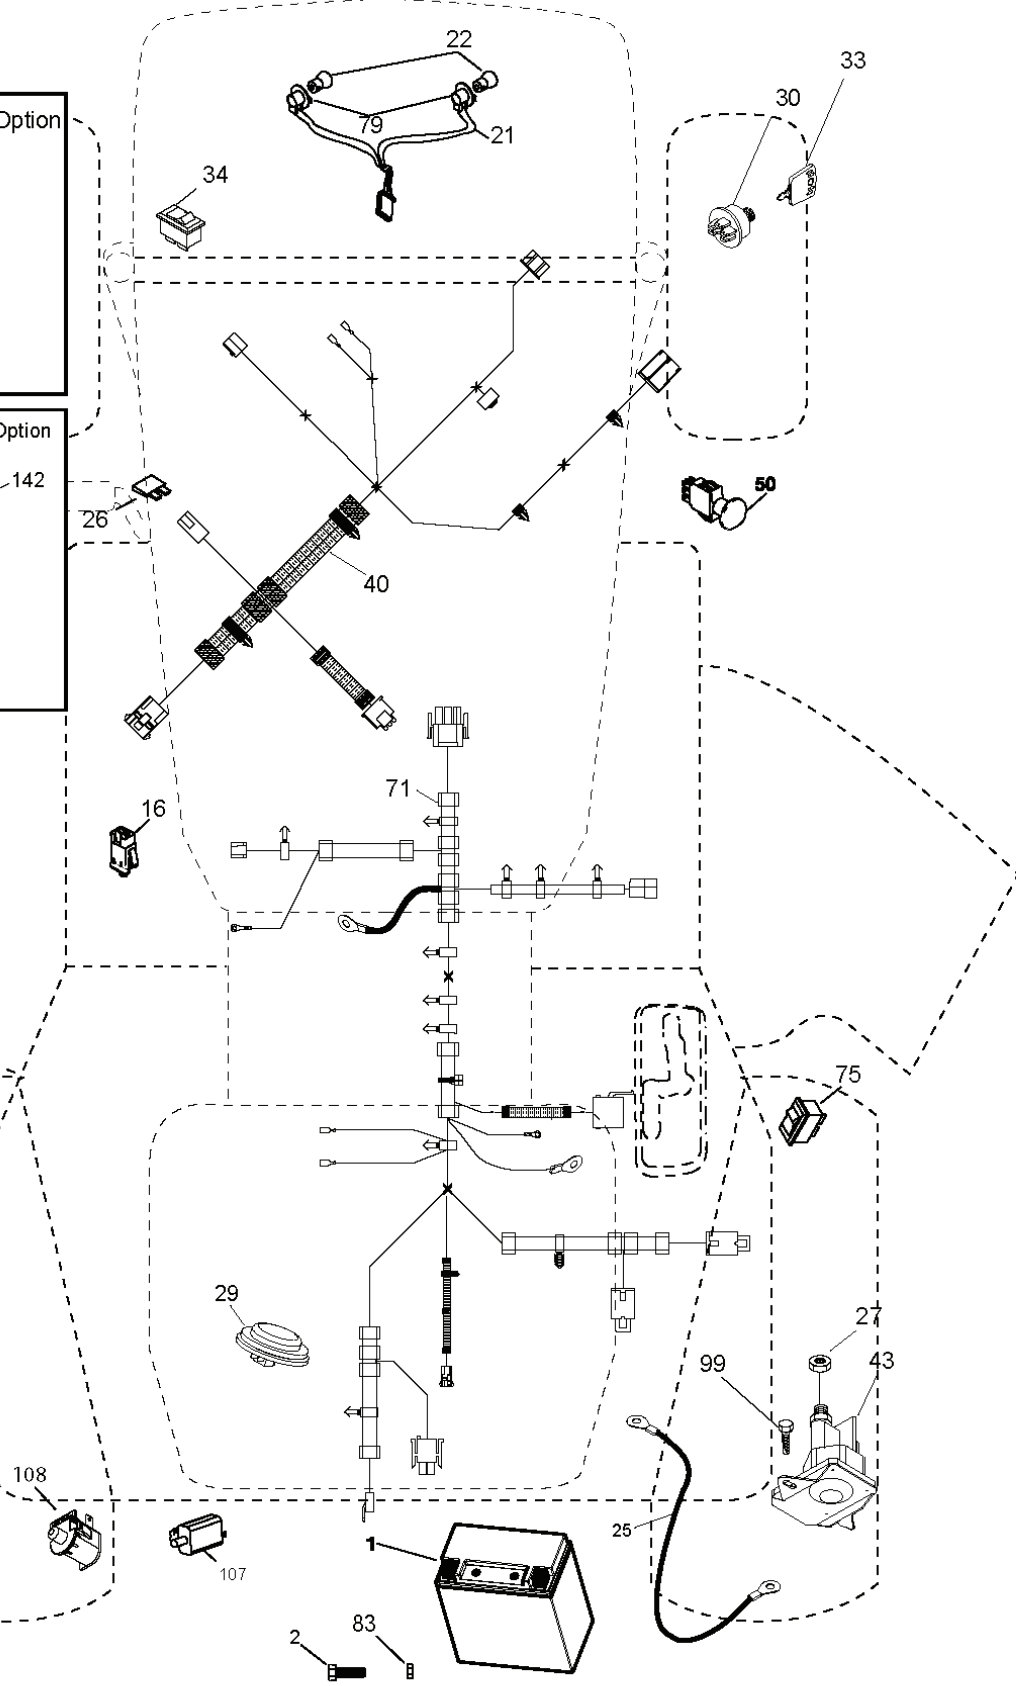

REF.	PART NO.	DESCRIPTION	REMARK	QTY.	KIT
1	532059192	CAP VALVE		1	
2	532065139	NIPPLE		1	
3	532138336	RIM	Front 6"	1	
4	532059904	HOSE	(Service Item Only)	1	
5	532106222	TIRE	Front 15" x 6.0"-6"	1	
6	532124957	FITTING	(Front Wheel Only)	1	
7	532124959	BEARING	(Front Wheel Only)	1	
8	532175039	HUB CAP		1	
9	532420531	TIRE	Rear 18" x 9.5"-8"	1	
10	532124926	HOSE	(Service Item Only)	1	
11	532138337	RIM SPROCKET	Rear 8"	1	
--	532144334	SEALING FOAM		1	

TC10S

With Service Minder Option

With Charge Indicator Option

REF.	PART NO.	DESCRIPTION	REMARK	QTY.	KIT
1	532437157	BATTERY		1	
2	532440923	SCREW		1	
16	532176138	MICRO SWITCH		1	
21	532400252	HARNESS		1	
22	532004152	BULB		1	
25	532441382	CABLE		1	
26	532175158	FUSE		1	
27	873510400	NUT		1	
28	532441383	CABLE		1	
29	532401545	SWITCH		1	
30	532193350	IGNITION MODULE		1	
33	532411935	KEY		1	
34	532110712	SWITCH		1	
40	532448036	HARNESS		1	
43	532192507	SOLENOID		1	
46	532401763	DISPLAY		1	
50	532174651	SWITCH		1	
55	817060512	SCREW		1	
71	580688901	HARNESS		1	
75	532444534	SWITCH		1	
79	532175242	HOLDER		1	
83	532436774	NUT		1	
99	817720408	SCREW		1	
102	532441262	HARNESS ASSY		1	
105	532407568	SWITCH		1	
107	532180379	SWITCH FBI		1	
108	532421062	SWITCH		1	
142	532448057	HARNESS		1	