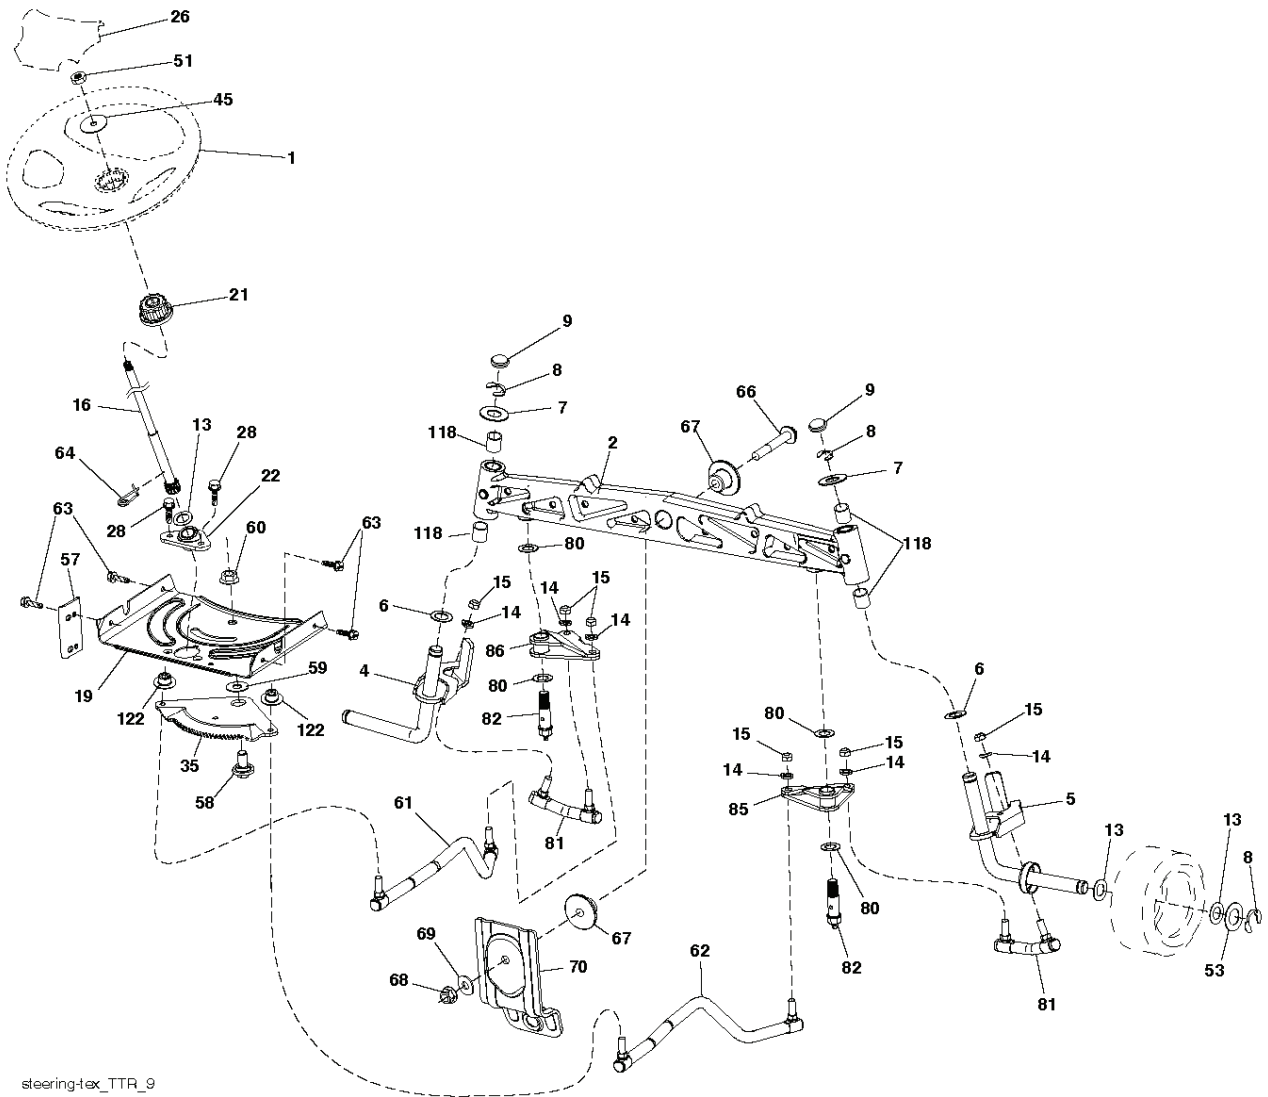

steering+tex_TTR_9

REF.	PART NO.	DESCRIPTION	REMARK	QTY.	KIT
1	532439740	STEERING WHEEL		1	
2	532436870	WHEEL AXLE		1	
4	532436873	SPINDLE		1	
5	532436874	SPINDLE		1	
6	532124931	WASHER		1	
7	532121748	WASHER		1	
8	812000029	RETAINER RING		1	
9	532121232	HUB CAP		1	
13	532121749	WASHER		1	
14	810040600	WASHER		1	
15	873540600	NUT		1	
16	532444212	SHAFT		1	
19	532194729	PLATE		1	
21	532437747	ADAPTER WHEEL		1	
22	532194845	BUSHING		1	
26	532439743	HUB CAP		1	
28	817000612	SCREW		1	
35	532440770	GEAR		1	
45	819183812	WASHER		1	
51	873940800	NUT		1	
53	532188967	WASHER		1	
57	532407465	BRACKET		1	
58	532194747	BOLT		1	
59	532194748	WASHER		1	
60	873971000	NUT		1	
61	532436884	LINK		1	
62	532436885	TUBE		1	
63	817000512	SCREW		1	
64	532199849	SPRING RETAINER		1	
66	871020748	BOLT		1	
67	532194737	BUSHING		1	
68	873900700	NUT		1	
69	532199162	WASHER		1	
70	532196197	BRACKET		1	
80	532001370	WASHER		1	
81	532436887	LINK		1	
82	532436877	BOLT		1	
85	532441873	PIVOT		1	
86	532441872	PIVOT		1	
118	532406013	BEARING		1	
122	532444962	CAP		1