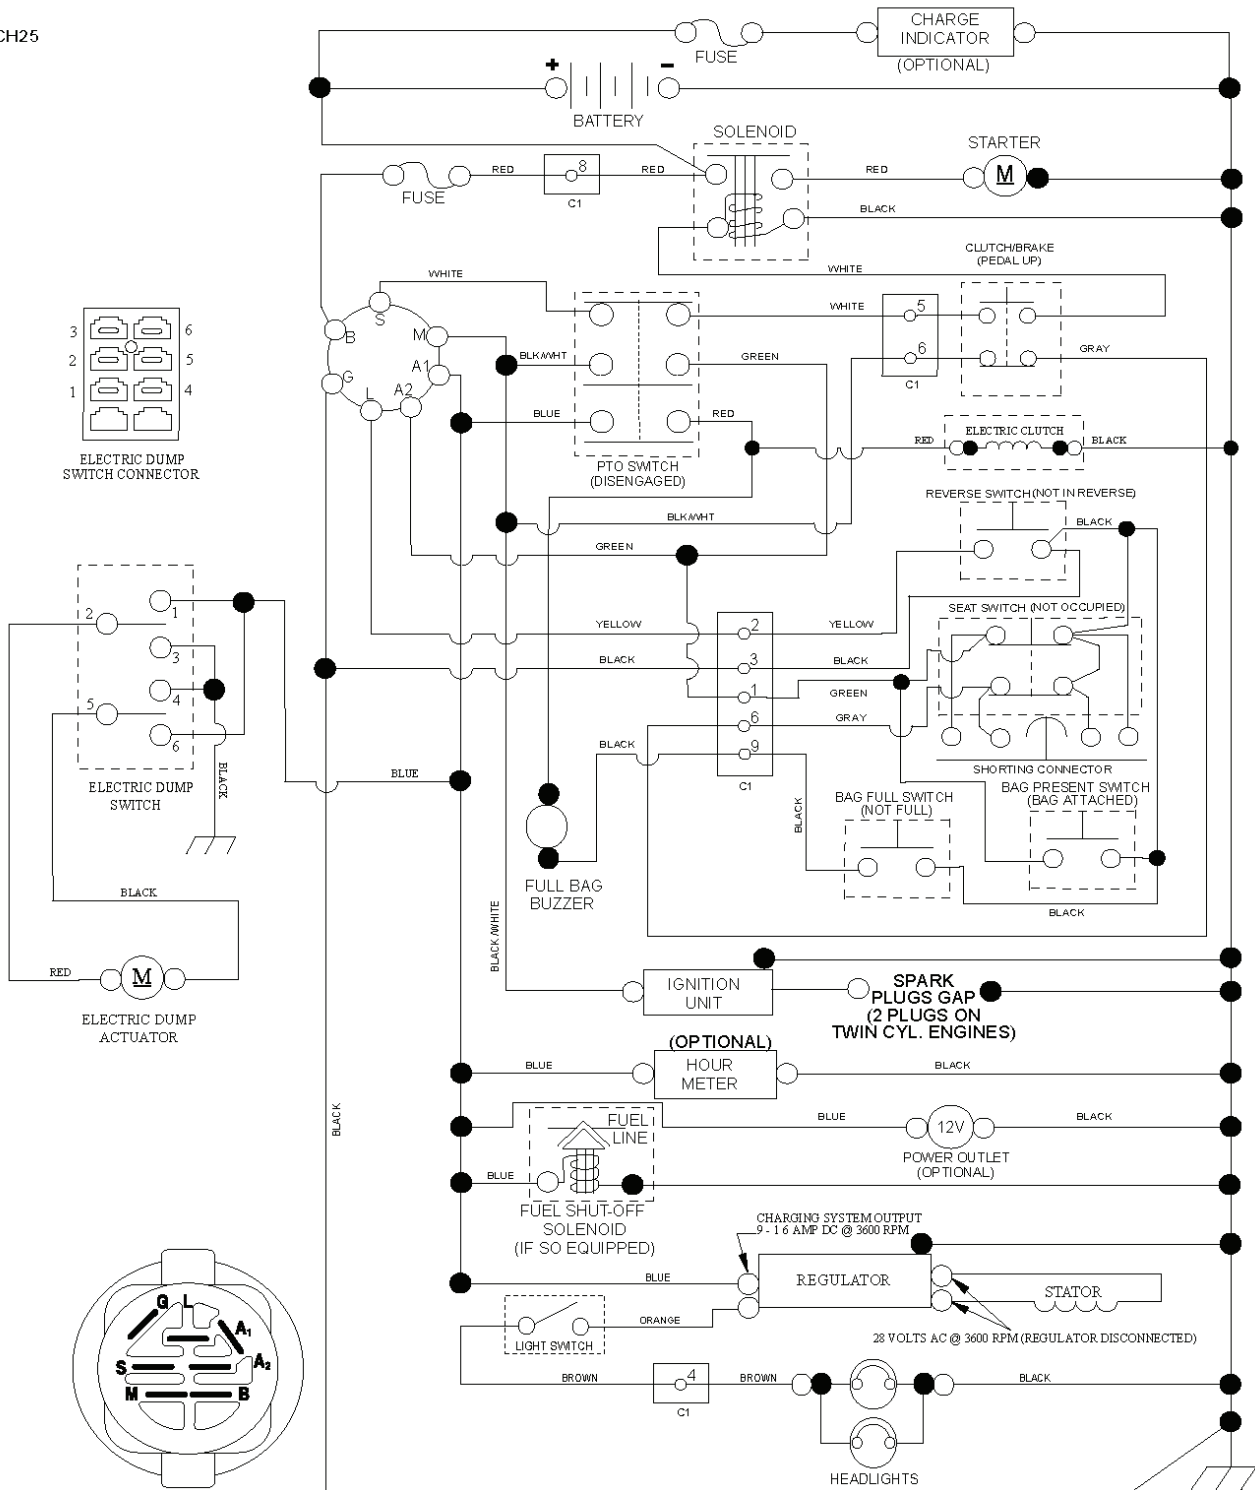

SCH25

IGNITION SWITCH

POSITION	CIRCUIT	"MAKE"
OFF	M+G+A1	
RUN/OVERRIDE	B+A1	
RUN	B+A1	L+A2
START	B+S+A1	

WIRING INSULATED CLIPS
NOTE: IF WIRING INSULATED CLIPS WERE REMOVED FOR SERVICING OF UNIT, THEY SHOULD BE RE-INSTALLED TO PROPERLY SECURE YOUR WIRING.