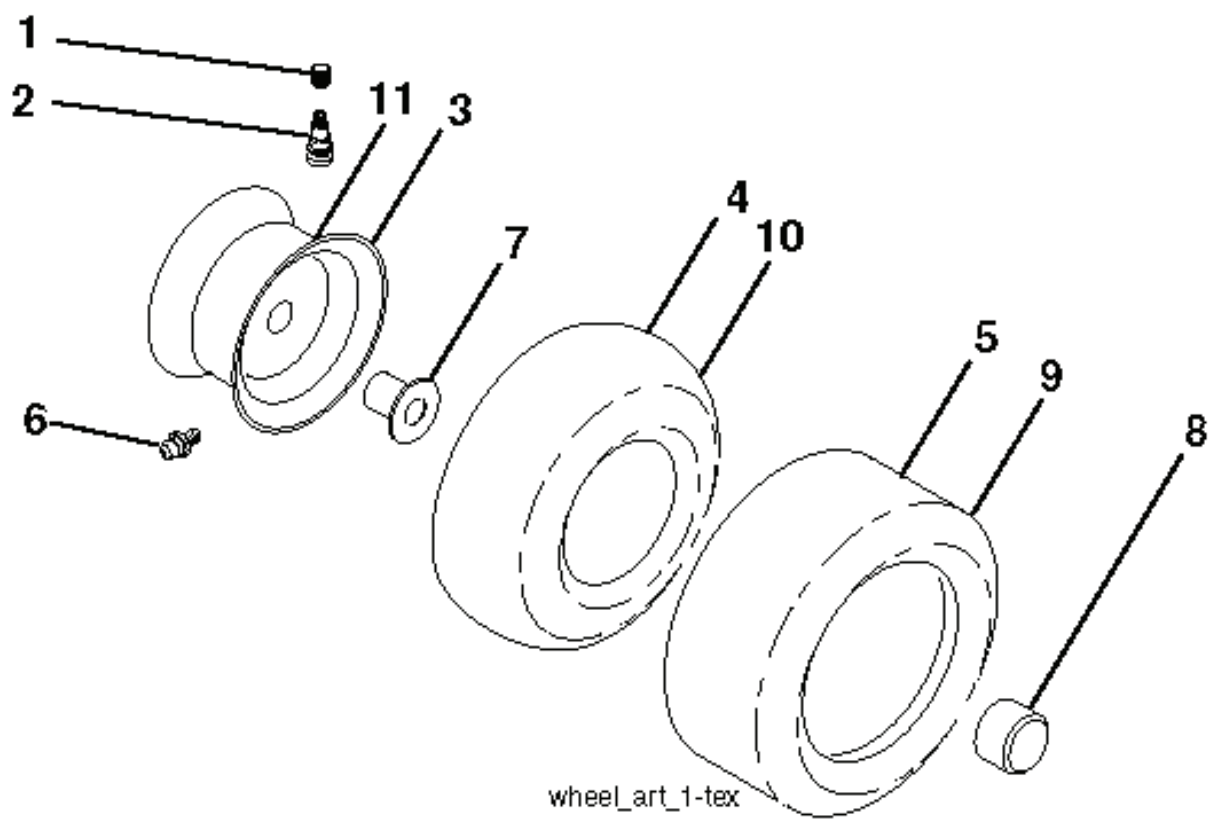

steering+tex_TTR_9

REF.	PART NO.	DESCRIPTION	REMARK	QTY.	KIT
1	532439740	STEERING WHEEL		1	
2	532436870	WHEEL AXLE		1	
4	532436873	SPINDLE		1	
5	532436874	SPINDLE		1	
6	532124931	WASHER		1	
7	532121748	WASHER		1	
8	812000029	RETAINER RING		1	
9	532121232	HUB CAP		1	
13	532121749	WASHER		1	
14	810040600	WASHER		1	
15	873540600	NUT		1	
16	532444212	SHAFT		1	
19	532194729	PLATE		1	
21	532437747	ADAPTER WHEEL		1	
22	532194845	BUSHING		1	
26	532439743	HUB CAP		1	
28	817000612	SCREW		1	
35	532440770	GEAR		1	
45	819183812	WASHER		1	
51	873940800	NUT		1	
53	532188967	WASHER		1	
57	532407465	BRACKET		1	
58	532194747	BOLT		1	
59	532194748	WASHER		1	
60	873971000	NUT		1	
61	532436884	LINK		1	
62	532436885	TUBE		1	
63	817000512	SCREW		1	
64	532199849	SPRING RETAINER		1	
66	871020748	BOLT		1	
67	532194737	BUSHING		1	
68	873900700	NUT		1	
69	532199162	WASHER		1	
70	532196197	BRACKET		1	
80	532001370	WASHER		1	
81	532436887	LINK		1	
82	532436877	BOLT		1	
85	532441873	PIVOT		1	
86	532441872	PIVOT		1	
118	532406013	BEARING		1	
122	532444962	CAP		1	

REF.	PART NO.	DESCRIPTION	REMARK	QTY.	KIT
1	532059192	CAP VALVE		1	
2	532065139	NIPPLE		1	
3	532138336	RIM	Front 6"	1	
4	532059904	HOSE	(Service Item Only)	1	
5	532106222	TIRE	Front 15" x 6.0"-6"	1	
6	532124957	FITTING	(Front Wheel Only)	1	
7	532124959	BEARING	(Front Wheel Only)	1	
8	532175039	HUB CAP		1	
9	532420531	TIRE	Rear 18" x 9.5"-8"	1	
10	532124926	HOSE	(Service Item Only)	1	
11	532138337	RIM SPROCKET	Rear 8"	1	
--	532144334	SEALING FOAM		1	

seal-tex_6.5SL_3

REF.	PART NO.	DESCRIPTION	REMARK	QTY.	KIT
1	532424071	SEAT		1	
2	532180166	BRACKET		1	
3	532140675	STRAP		1	
6	873800600	NUT		1	
7	532124181	SPRING		1	
8	532171877	BOLT		1	
10	532196977	PLATE		1	
21	532171852	BOLT		1	
37	873800500	LOCK NUT		1	
40	532197661	HANDLE		1	
41	532198200	SPRING		1	
43	874760612	BOLT		1	
44	819133812	WASHER		1	