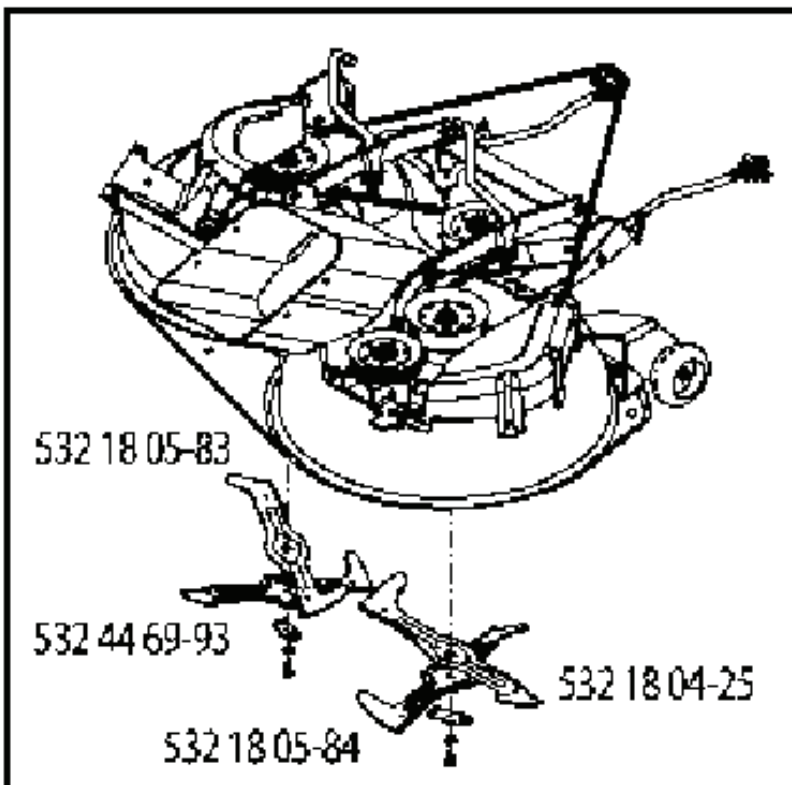

REF.	PART NO.	DESCRIPTION	REMARK	QTY.	KIT
2	532436996	SHAFT		1	
3	532195231	LEVER		1	
7	532411555	GRIP		1	
10	532196314	SPRING		1	
87	532194209	SPRING		1	
88	532445496	SPRING		1	
89	819191912	WASHER		1	
90	532194208	PIN		1	
91	532195181	LINK		1	
97	817490608	SCREW		1	
98	532195270	LINK		1	
100	873930600	NUT		1	
101	532407003	LINK		1	

SCH25

IGNITION SWITCH

POSITION	CIRCUIT	"MAKE"
OFF	M+G+A1	
RUN/OVERRIDE	B+A1	
RUN	B+A1	L+A2
START	B+S+A1	

CHASSIS HARNESS CONNECTOR (C1) (MATING SIDE)

DASH HARNESS CONNECTOR (C1) (MATING SIDE)

WIRING INSULATED CLIPS
 NOTE: IF WIRING INSULATED CLIPS WERE REMOVED FOR SERVICING OF UNIT, THEY SHOULD BE RE-INSTALLED TO PROPERLY SECURE YOUR WIRING.

seal-tex_6.5SL_3

REF.	PART NO.	DESCRIPTION	REMARK	QTY.	KIT
1	532424071	SEAT		1	
2	532180166	BRACKET		1	
3	532140675	STRAP		1	
6	873800600	NUT		1	
7	532124181	SPRING		1	
8	532171877	BOLT		1	
10	532196977	PLATE		1	
21	532171852	BOLT		1	
37	873800500	LOCK NUT		1	
40	532197661	HANDLE		1	
41	532198200	SPRING		1	
43	874760612	BOLT		1	
44	819133812	WASHER		1	