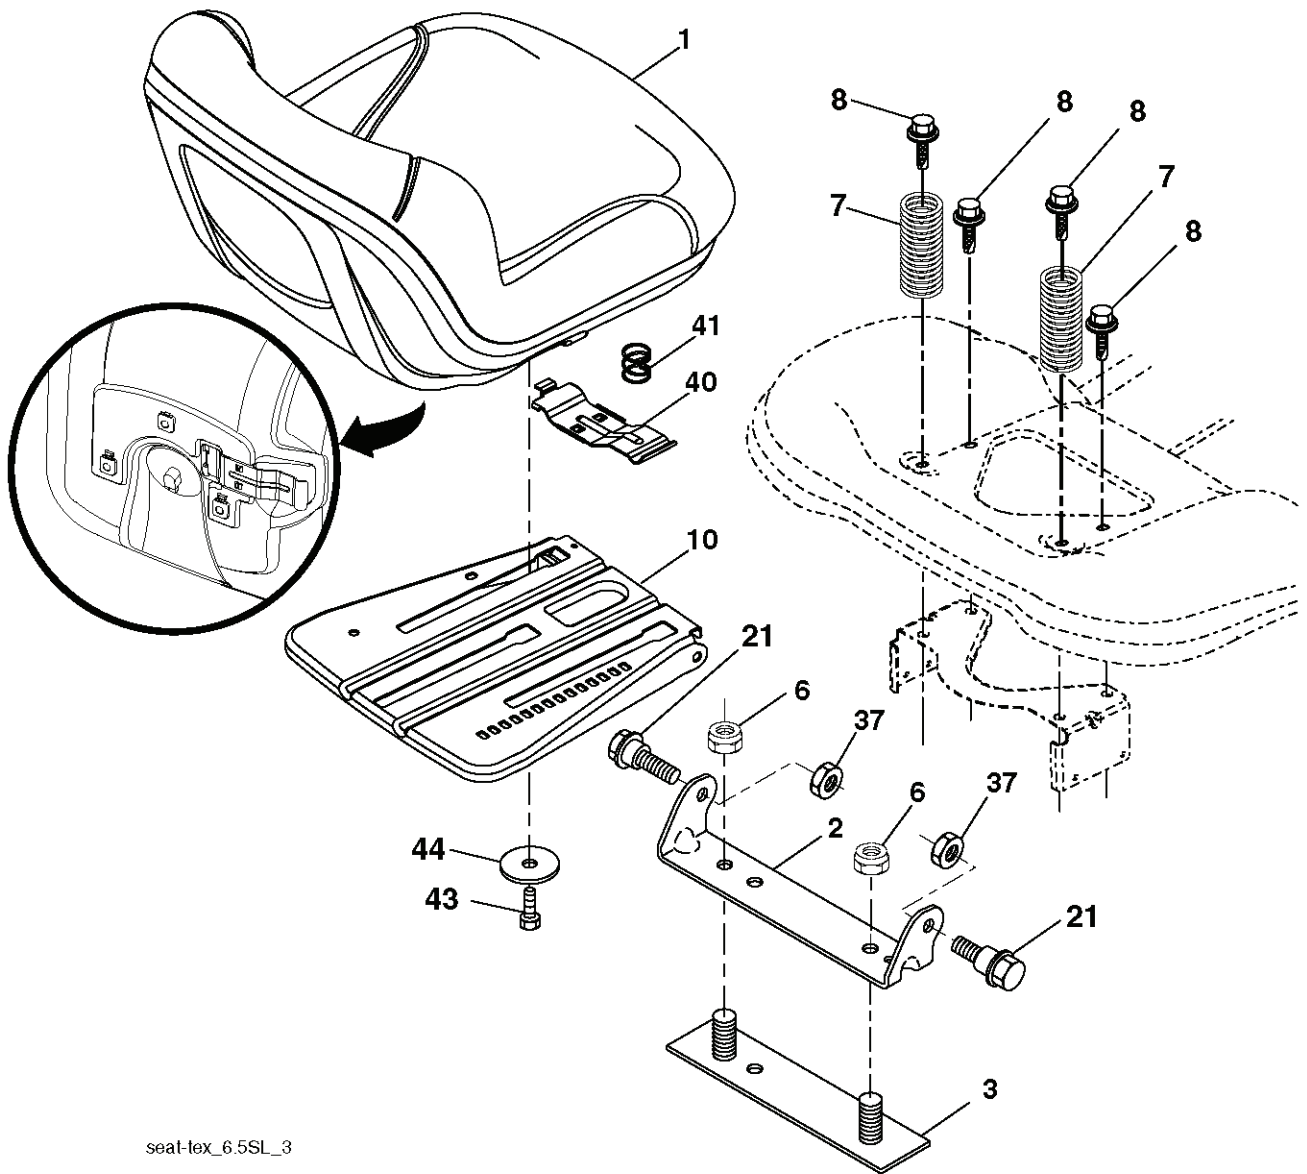

REF.	PART NO.	DESCRIPTION	REMARK	QTY.	KIT
2	532436996	SHAFT		1	
3	532195231	LEVER		1	
7	532411555	GRIP		1	
10	532196314	SPRING		1	
87	532194209	SPRING		1	
88	532445496	SPRING		1	
89	819191912	WASHER		1	
90	532194208	PIN		1	
91	532195181	LINK		1	
97	817490608	SCREW		1	
98	532195270	LINK		1	
100	873930600	NUT		1	
101	532407003	LINK		1	

SCH25

IGNITION SWITCH

POSITION	CIRCUIT	"MAKE"
OFF	M+G+A1	
RUN/OVERRIDE	B+A1	
RUN	B+A1	L+A2
START	B+S+A1	

CHASSIS HARNESS CONNECTOR (C1) (MATING SIDE)

DASH HARNESS CONNECTOR (C1) (MATING SIDE)

WIRING INSULATED CLIPS
 NOTE: IF WIRING INSULATED CLIPS WERE REMOVED FOR SERVICING OF UNIT, THEY SHOULD BE RE-INSTALLED TO PROPERLY SECURE YOUR WIRING.

seal-tex_6.5SL_3

REF.	PART NO.	DESCRIPTION	REMARK	QTY.	KIT
1	532424071	SEAT		1	
2	532180166	BRACKET		1	
3	532140675	STRAP		1	
6	873800600	NUT		1	
7	532124181	SPRING		1	
8	532171877	BOLT		1	
10	532196977	PLATE		1	
21	532171852	BOLT		1	
37	873800500	LOCK NUT		1	
40	532197661	HANDLE		1	
41	532198200	SPRING		1	
43	874760612	BOLT		1	
44	819133812	WASHER		1	