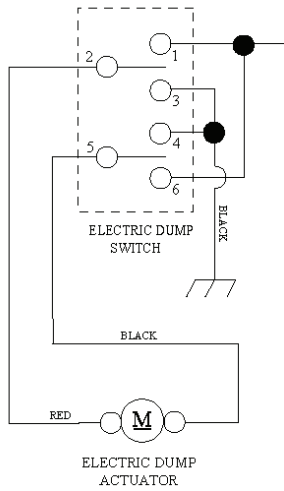

SCH25

IGNITION SWITCH

POSITION	CIRCUIT	"MAKE"
OFF	M+G+A1	
RUN/OVERRIDE	B+A1	
RUN	B+A1	L+A2
START	B+S+A1	

WIRING INSULATED CLIPS
NOTE: IF WIRING INSULATED CLIPS WERE REMOVED FOR SERVICING OF UNIT, THEY SHOULD BE RE-INSTALLED TO PROPERLY SECURE YOUR WIRING.