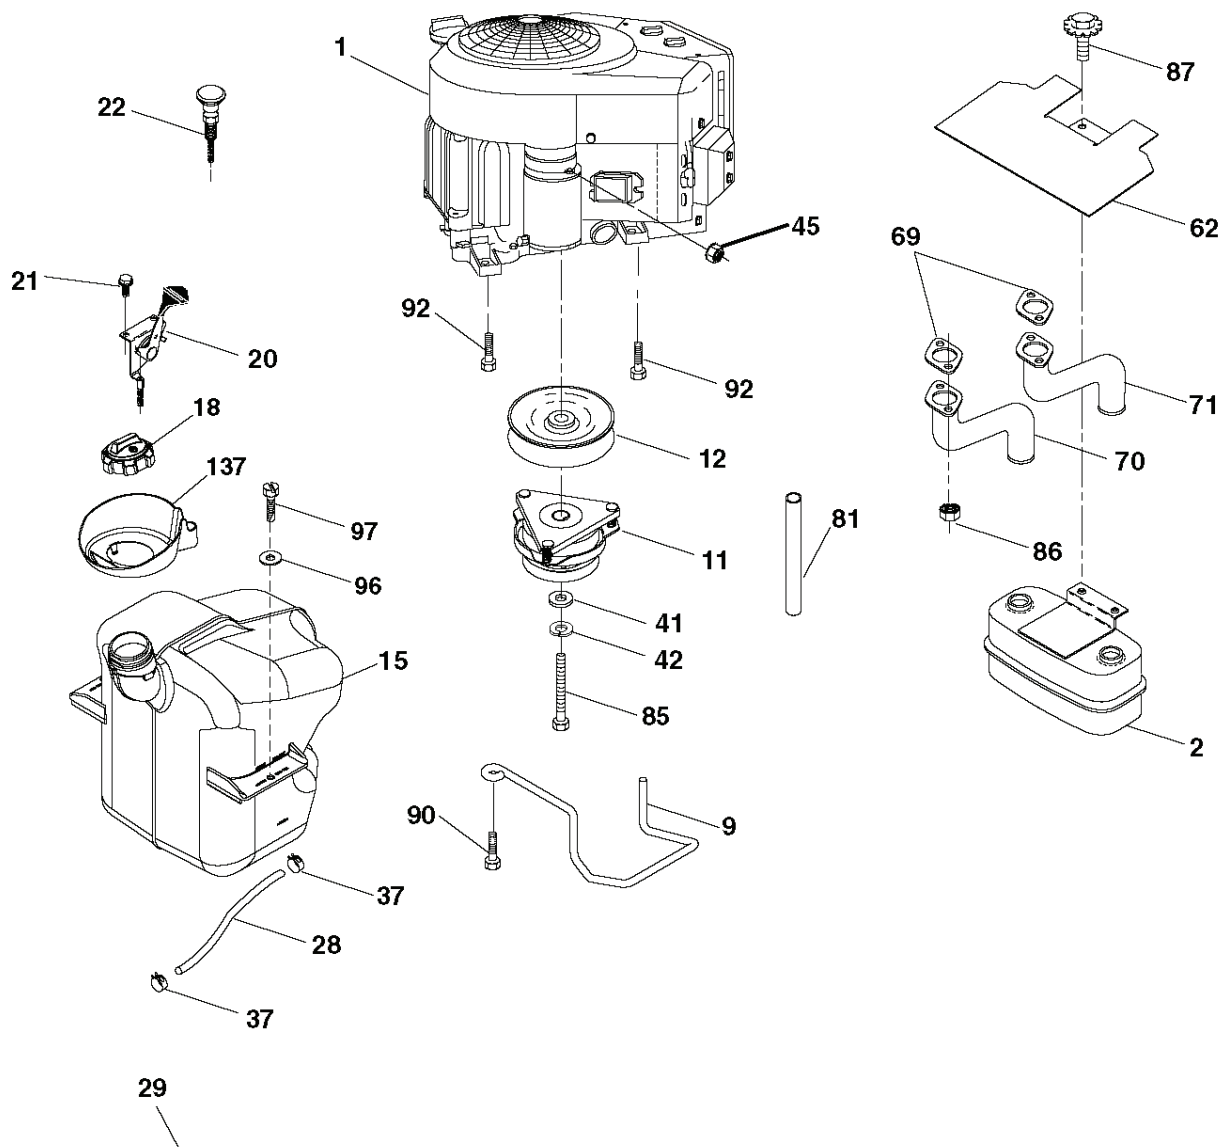

SPARK ARRESTER KIT

engine-tex_Kawa-2cyl_19

REF.	PART NO.	DESCRIPTION	REMARK	QTY.	KIT
1	000000000	W/O DESCRIPTION	ENGINE KAWASAKI MODEL NO. FS651V-AS50 (437951)	1	
2	532445962	MUFFLER		1	
9	532194320	BELT GUIDE		1	
11	532400008	CLUTCH		1	
12	532405097	PULLEY		1	
15	532435816	FUEL TANK		1	
18	532441462	CUP		1	
20	532412165	CABLE		1	
21	532416358	SCREW		1	
22	532189541	CHOKE CONTROL		1	
28	532137040	HOSE		1	
29	532137180	SPARK ARRESTER KIT		1	
37	532123487	HOSE CLAMP		1	
41	532126197	WASHER		1	
42	810040700	WASHER		1	
45	873510400	NUT		1	
62	532434017	SHIELD		1	
69	532178151	MUFFLER GASKET		1	
70	532424765	EXHAUST		1	
71	532424766	EXHAUST		1	
81	532148456	TUBE		1	
85	532173937	BOLT		1	
86	532184362	NUT		1	
87	532171877	BOLT		1	
90	817000616	SCREW		1	
92	817120616	SCREW		1	
96	819091416	WASHER		1	
97	817670412	SCREW		1	
137	532441461	FUEL CAP ASSY		1