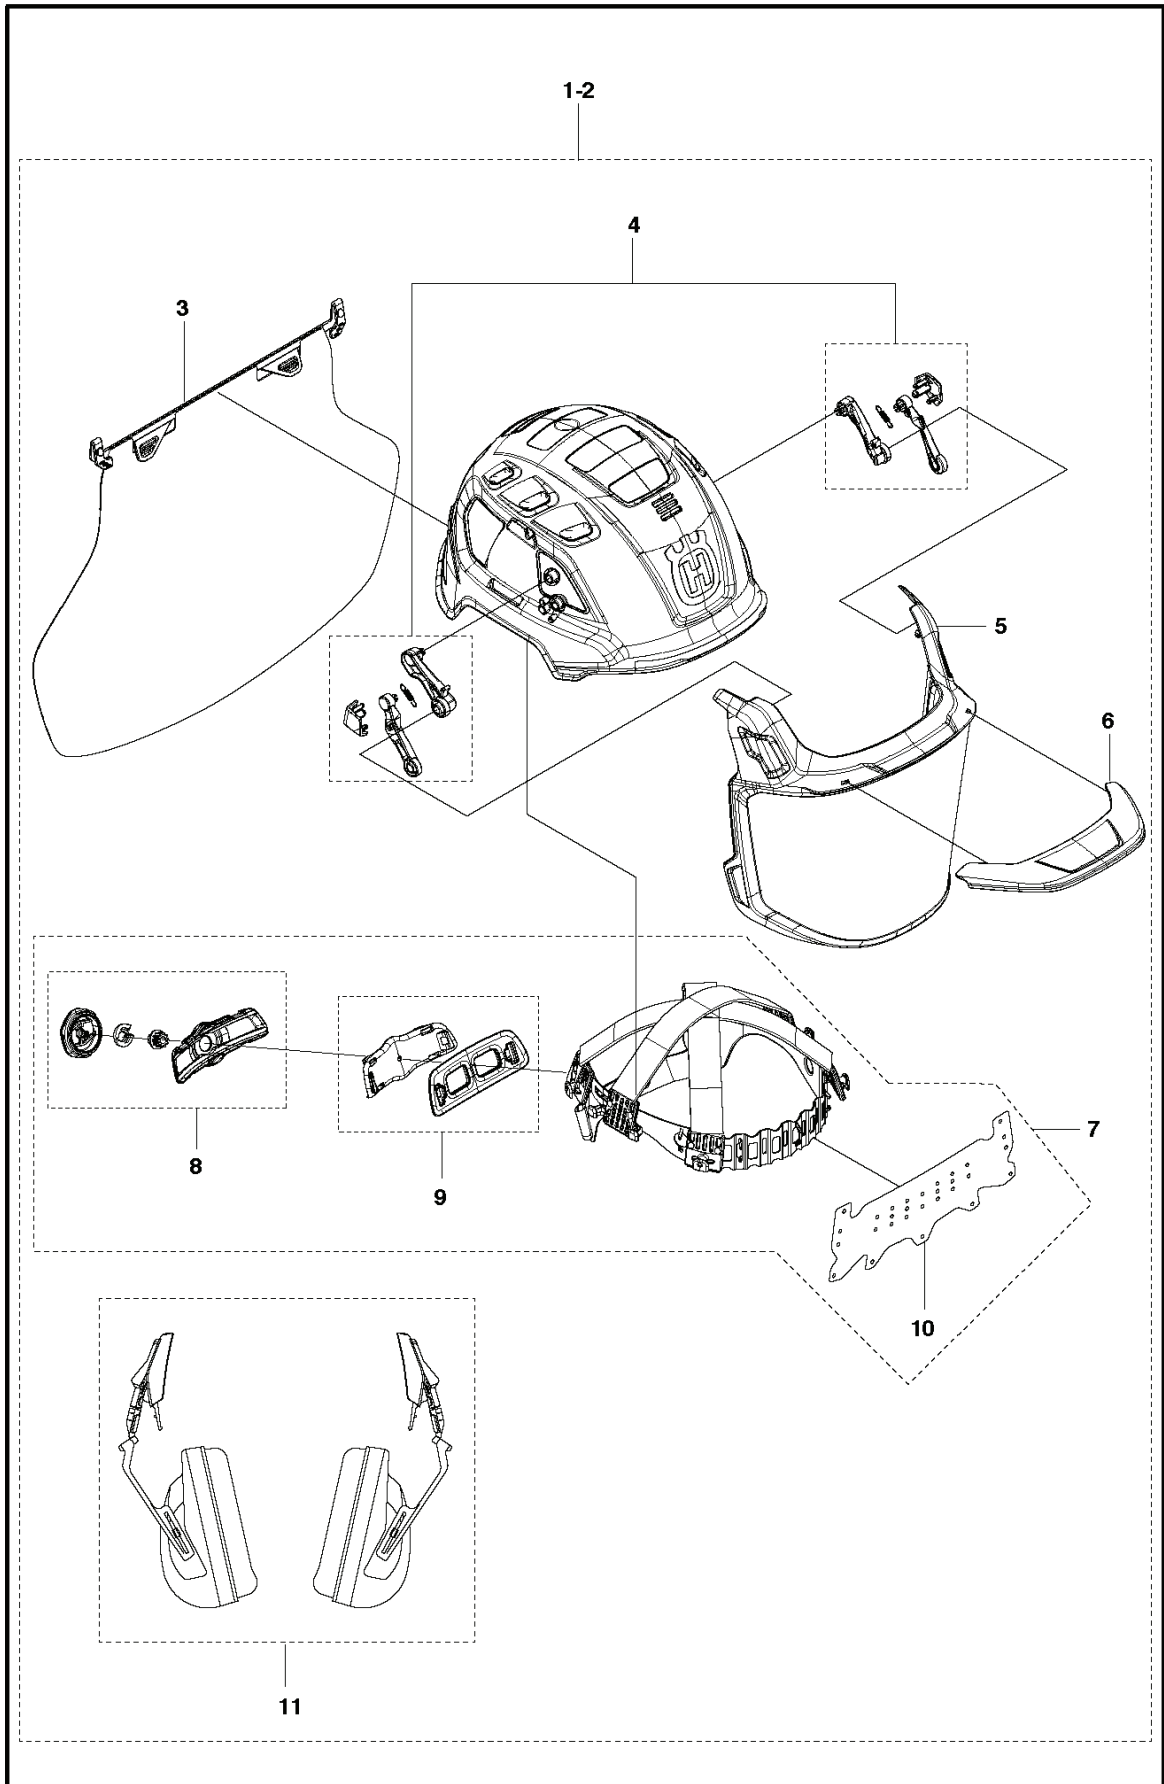

est Helmet Technical, H300, 585058401, 5880

SPARE PARTS LIST

REF.	PART NO.	DESCRIPTION	REMARK	QTY.	KIT
1	585058401	HELMET	Forest Helmet Technical	1	
2	588646001	HELMET	Forest Helmet Technical. USA	1	
3	581754301	NECK GUARD		1	1.2
4	587263001	LINK ARM		1	1.2
5	586409601	VISOR		1	1.2
6	581508201	SUN PEAK		1	1.2
7	580952601	HARNESS ASSY		1	1.2
8	582055002	RATCHET	REAR	1	
9	582055001	RATCHET	FRONT	1	
10	583870801	PAD	Forehead	1	1.2.7
11	587442401	HEARING PROTECTORS	H300	1	1.2