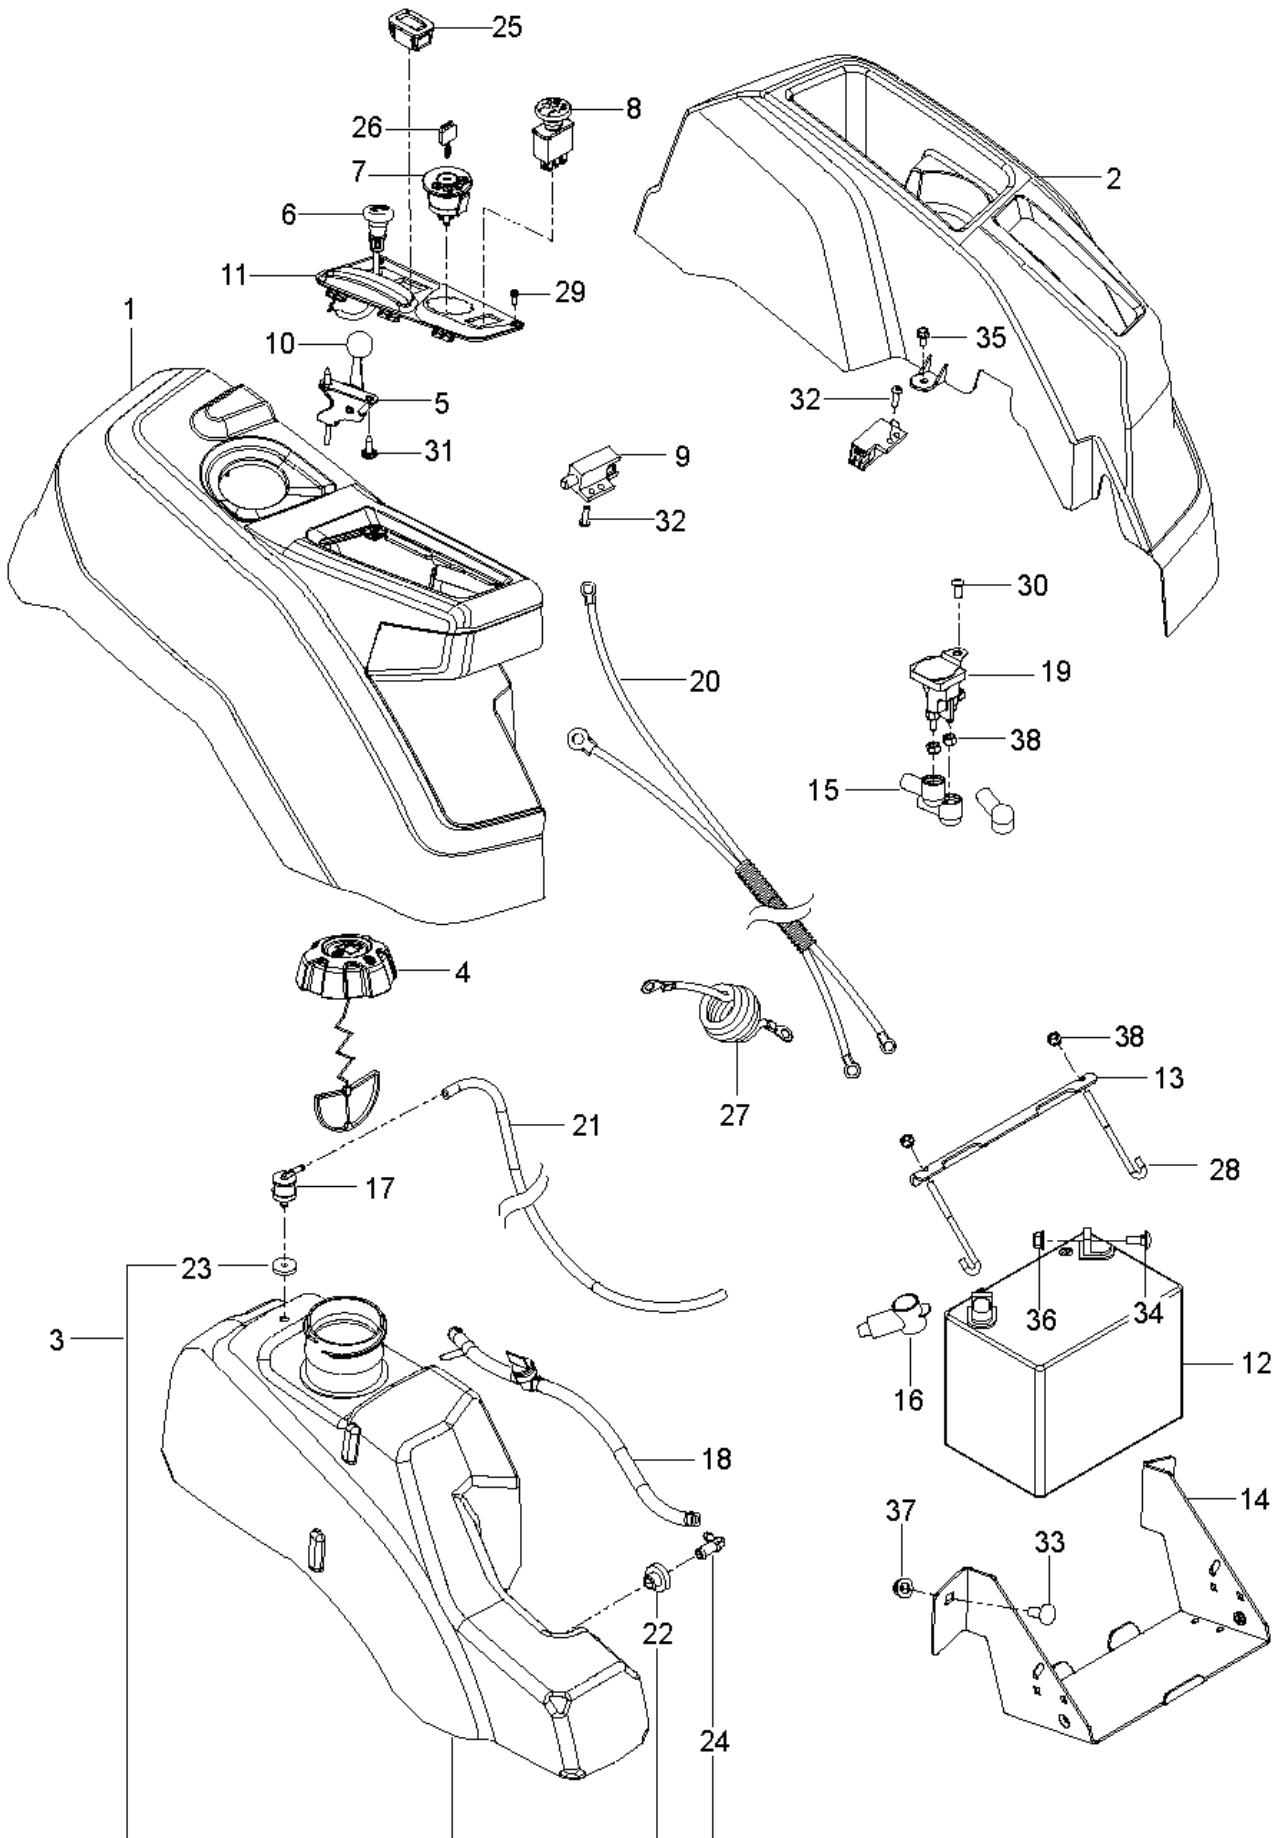

REF.	PART NO.	DESCRIPTION	REMARK	QTY.	KIT
1	585522801	CONSOLE ASSY		1	
2	586621201	CONSOLE ASSY		1	
3	589924705	FUEL TANK ASSY	Subs to 589924706. Fits 2.75" filler neck	1	
3	589924702	FUEL TANK ASSY	Fits 2.75" filler neck	1	
4	585124801	FUEL CAP ASSY	Fits 2.75" filler neck	1	
4	529989702	CAP	Fits 2.00" filler neck	1	
5	539112438	THROTTLE CABLE		1	
6	586881501	CHOKE CONTROL ASSY		1	
7	539107541	IGNITION SWITCH		1	
8	582107602	SWITCH		1	
9	587601501	SWITCH		2	
10	539133049	KNOB ROUND BALL		1	
11	585522701	CONTROL PANEL		1	
12	539102436	BATTERY		1	
13	510030003	BRACKET		1	
14	582609602	BOX		1	
15	532131563	COVER		3	
16	539102759	INSULATOR		1	
17	576618101	TANK VENT		1	
18	586123906	FUEL HOSE		1	
19	582042801	SOLENOID		1	
20	587198601	HARNESS		1	
21	587044550	HOSE		1	
22	532003645	BUSHING		1	
23	532437492	GROMMET		1	
24	532139277	NIPPLE		1	
25	586161801	HOUR METER		1	
26	532140401	KEY		1	
27	586108201	HARNESS		1	
28	588839401	HOOK		2	
29	545227101	SCREW		2	
30	539111229	SCR 1/4-20 X 5/8 BTN SKT HD ZD		1	
31	532141841	SCREW		2	
32	574822701	SCREW		2	
33	539990645	BOLT		2	
34	872140506	BOLT		2	
35	817490408	SCREW		2	
36	539112899	NUT, 5/16-18, NYLOC		2	
37	521996501	NUT		2	
38	539976978	NUT		5	
	586337301	HARNESS	NOT SHOWN	1	
	532109748	RELAY	NOT SHOWN	1	
	586548101	HARNESS	NOT SHOWN	1