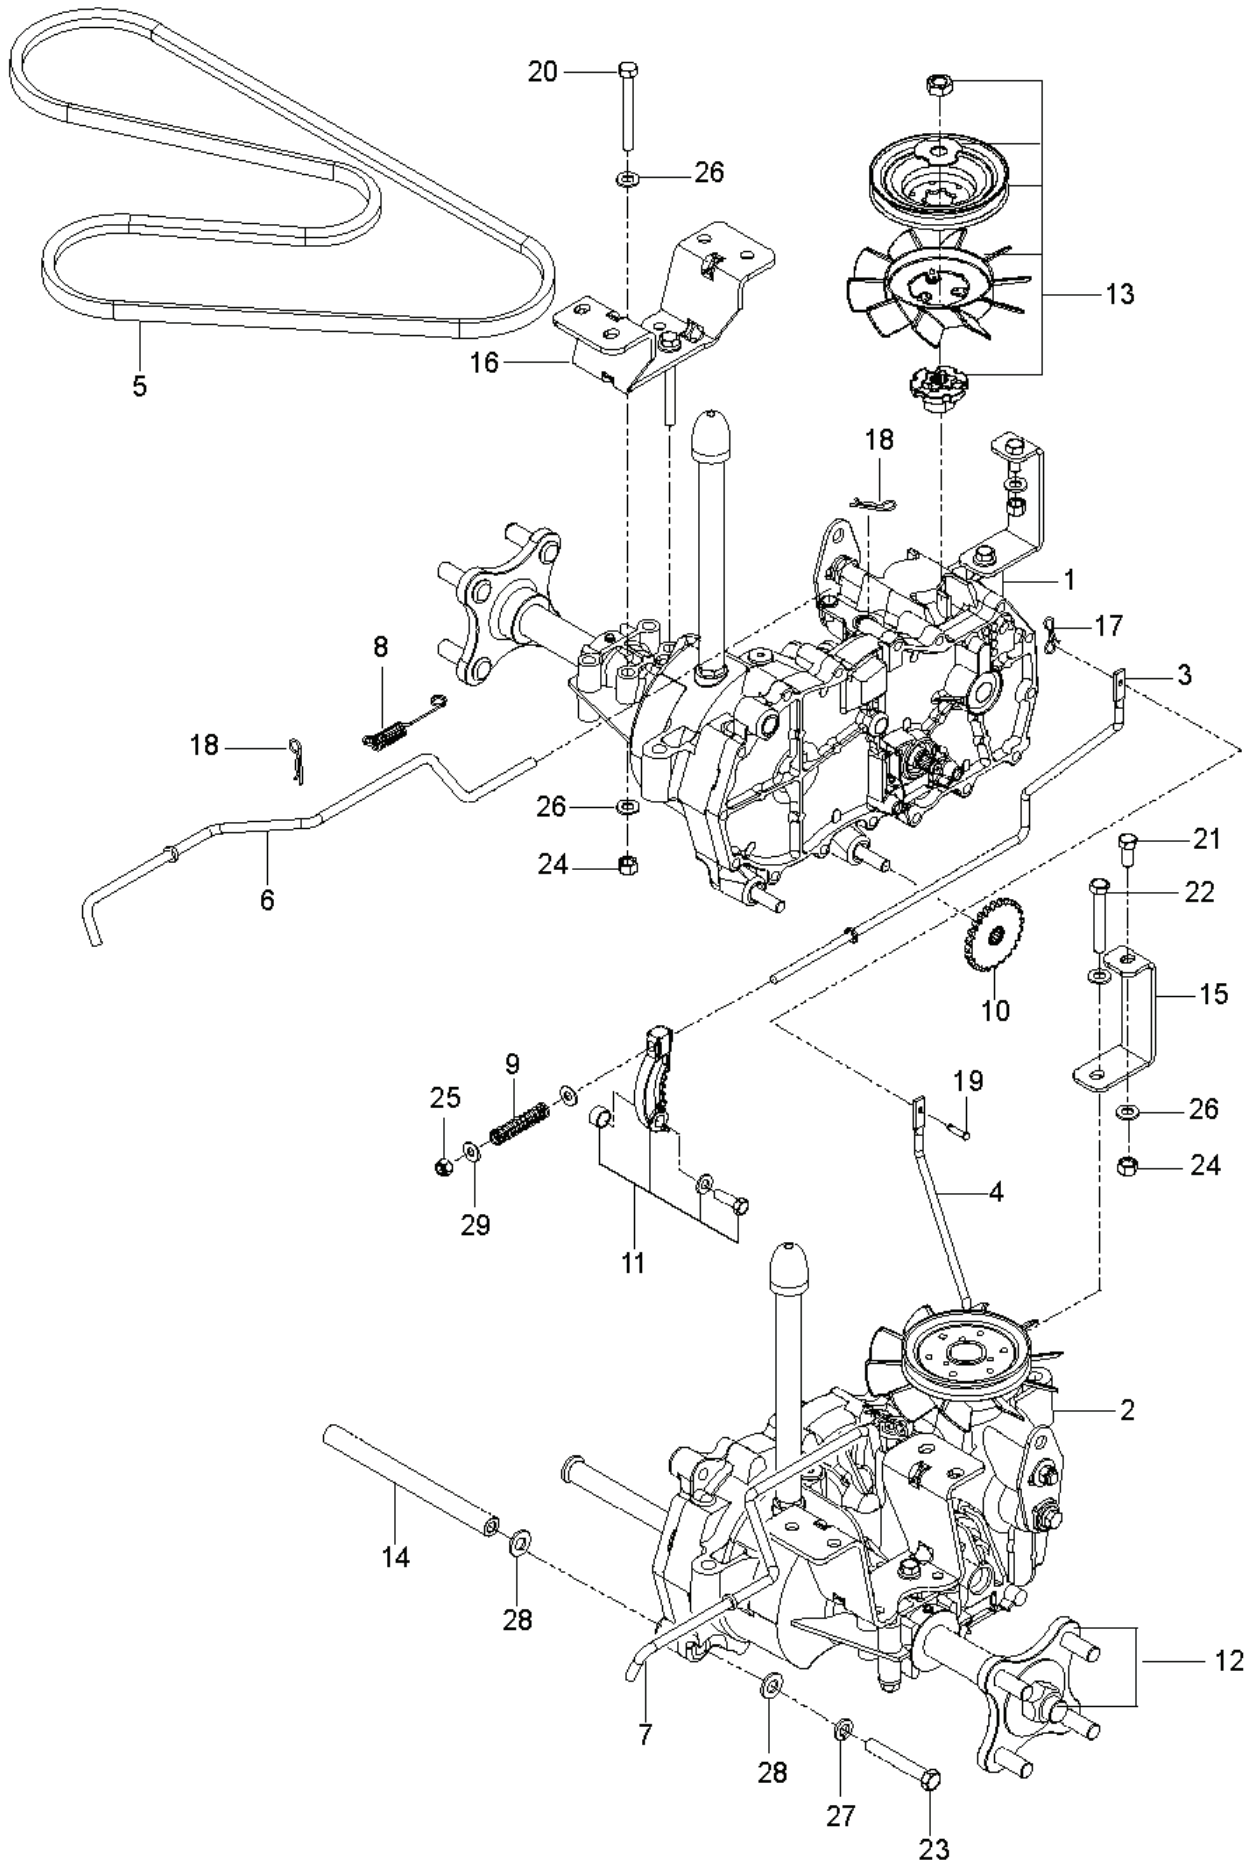

# **SPARE PARTS LIST**

REF.	PART NO.	DESCRIPTION	REMARK	QTY.	KIT
1	585039802	GUARD		1	
2	589283302	FRAME TUBE		1	
3	589283402	FRAME TUBE		1	
4	584991002	TUBE		1	
5	529365102	SUPPORT	fits 970458601-00	1	
5	522842902	PLATE		1	
6	586703801	FRONT COVER		1	
7	585523004	SUPPORT		1	
8	587546901	SCREW		1	
9	585916701	LIGHT		1	
10	587225201	GROMMET		2	
11	585989301	BUMPER		7	
12	585523104	CROSS MEMBER		1	
13	593118804	SKID PLATE	fits 970458601-00	1	
13	587458602	BRACKET		1	
14	585331602	COVER		1	
15	585331502	COVER		1	
16	539104411	KNOB		1	
17	585474302	BRACKET		2	
18	585523604	SUPPORT		1	
18	593682604	SUPPORT	fits 970458601-00	1	
19	580501302	BRACKET		2	
	593118304	SUPPORT	fits 970458601-00	1	
20	585523404	SUPPORT		1	
21	586654301	BOLT		2	
22	586881101	BOLT		2	
23	874780536	BOLT		7	
24	874780544	BOLT		5	
25	874780648	BOLT		8	
26	585940001	BOLT		2	
27	577117701	SCREW		4	
28	532416358	SCREW		6	
29	532421756	SCREW		2	
30	817580520	BOLT		2	
31	521996501	NUT		6	
32	585938101	NUT		2	
33	873900500	NUT		2	
34	539112899	NUT, 5/16-18, NYLOC		9	
35	819111116	WASHER		6	
36	532423063	WASHER		1	

REF.	PART NO.	DESCRIPTION	REMARK	QTY.	KIT
1	510375601	TRANSMISSION		1	
2	510375602	TRANSMISSION		1	
3	574030501	LINKAGE		1	
4	574030502	LINKAGE		1	
5	539110411	BELT		1	
6	585474401	ROD		1	
7	585474501	ROD		1	
8	586665101	SPRING		2	
9	539110342	SPRING		2	
10	539120080	DISC		2	
11	539120079	ARM		2	
12	575507001	KIT		1	
13	501403602	TRANSMISSION KIT		2	
14	510184104	SPACING TUBE		2	
15	580806502	SUPPORT		2	
16	580806602	BRACKET		2	
17	587225301	PIN		1	
18	539976988	PIN		4	
19	587115301	PEN		1	
20	874780544	BOLT		4	
21	539976934	SCREW		2	
22	874780536	BOLT		2	
23	539990637	SCREW		4	
24	873800500	LOCK NUT		8	
25	539976978	NUT		2	
26	819111116	WASHER		16	
27	539990118	WASHER		4	
28	819131316	WASHER		8	
29	819091016	WASHER		4	