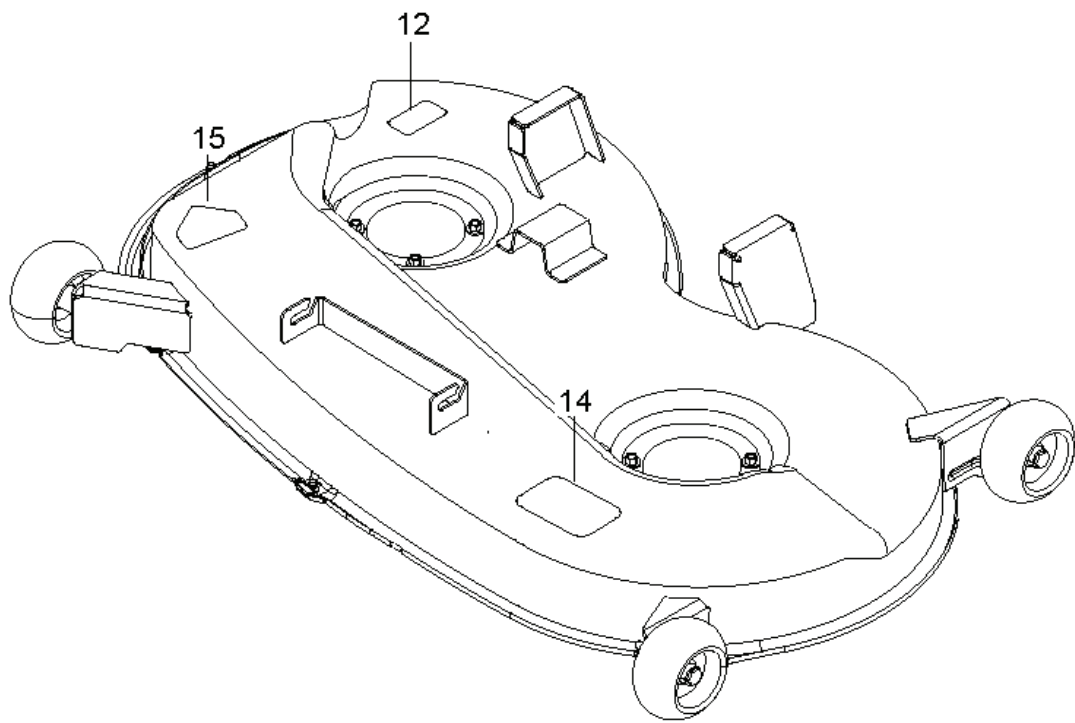

REF.	PART NO.	DESCRIPTION	REMARK	QTY.	KIT
1	587595601	DECAL		1	
2	587595501	DECAL		1	
3	587219301	DECAL		2	
4	539105745	DECAL		1	
5	532428677	DECAL		1	
6	539108385	DECAL		1	
7	539108386	DECAL		1	
8	539109897	DECAL		1	
9	583934001	DECAL		1	
10	532423829	DECAL		1	
11	588035101	DECAL		1	
12	581724401	DECAL		1	
13	577469001	DECAL		2	
14	510240201	DECAL		1	
15	584904601	DECAL		1	
16	501082601	DECAL		1	
17	581724102	DECAL		1	
18	593363001	DECAL		1	
19	587000701	PAD		1	
20	599631201	DECAL	Not shown siderail decal Z146	1