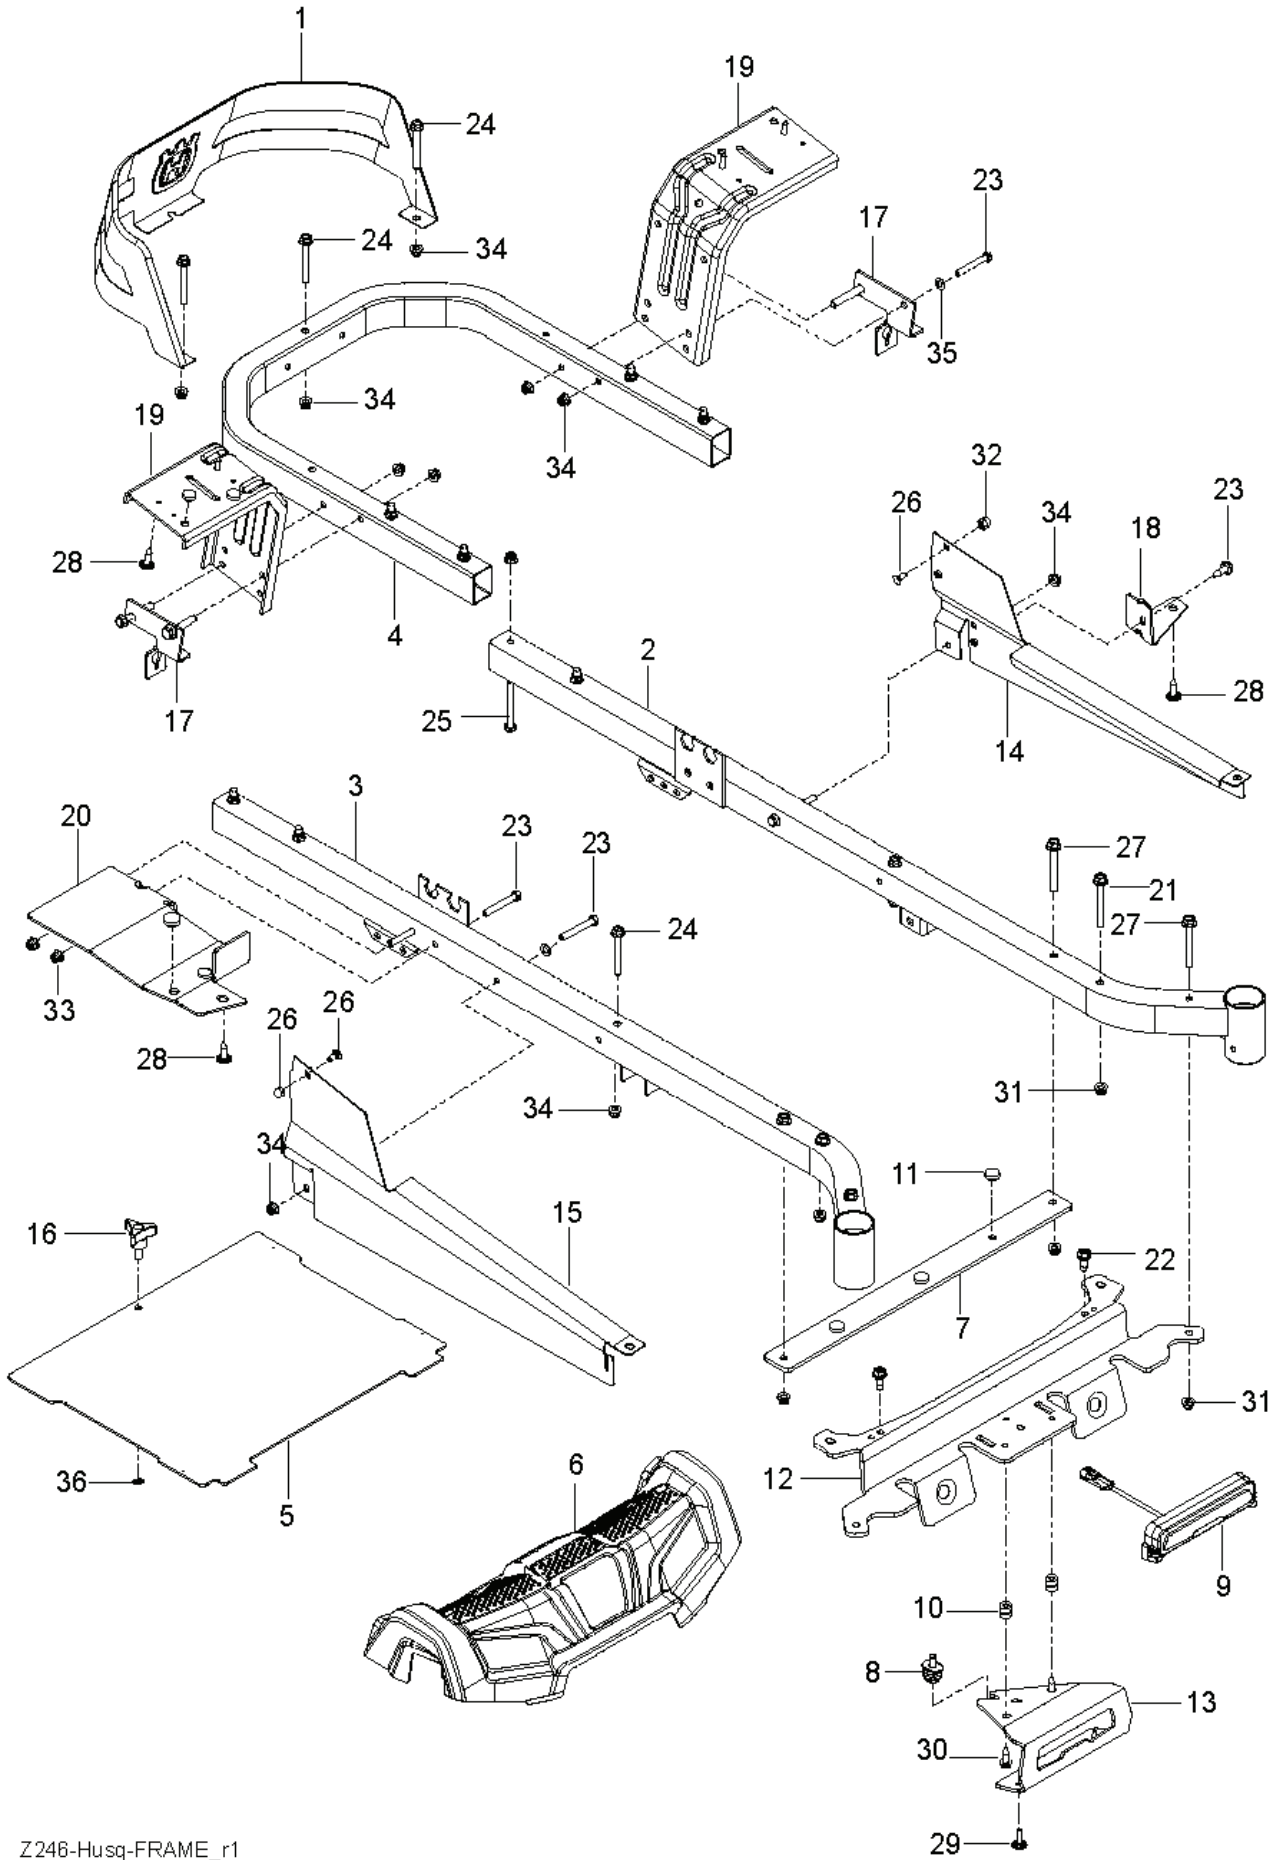

# **SPARE PARTS LIST**

REF.	PART NO.	DESCRIPTION	REMARK	QTY.	KIT
1	585039802	GUARD		1	
2	589283302	FRAME TUBE		1	
3	589283402	FRAME TUBE		1	
4	584991002	TUBE		1	
5	529365102	SUPPORT	fits 970458601-00	1	
5	522842902	PLATE		1	
6	586703801	FRONT COVER		1	
7	585523004	SUPPORT		1	
8	587546901	SCREW		1	
9	585916701	LIGHT		1	
10	587225201	GROMMET		2	
11	585989301	BUMPER		7	
12	585523104	CROSS MEMBER		1	
13	593118804	SKID PLATE	fits 970458601-00	1	
13	587458602	BRACKET		1	
14	585331602	COVER		1	
15	585331502	COVER		1	
16	539104411	KNOB		1	
17	585474302	BRACKET		2	
18	585523604	SUPPORT		1	
18	593682604	SUPPORT	fits 970458601-00	1	
19	580501302	BRACKET		2	
	593118304	SUPPORT	fits 970458601-00	1	
20	585523404	SUPPORT		1	
21	586654301	BOLT		2	
22	586881101	BOLT		2	
23	874780536	BOLT		7	
24	874780544	BOLT		5	
25	874780648	BOLT		8	
26	585940001	BOLT		2	
27	577117701	SCREW		4	
28	532416358	SCREW		6	
29	532421756	SCREW		2	
30	817580520	BOLT		2	
31	521996501	NUT		6	
32	585938101	NUT		2	
33	873900500	NUT		2	
34	539112899	NUT, 5/16-18, NYLOC		9	
35	819111116	WASHER		6	
36	532423063	WASHER		1	

REF.	PART NO.	DESCRIPTION	REMARK	QTY.	KIT
1	510375601	TRANSMISSION		1	
2	510375602	TRANSMISSION		1	
3	574030501	LINKAGE		1	
4	574030502	LINKAGE		1	
5	539110411	BELT		1	
6	585474401	ROD		1	
7	585474501	ROD		1	
8	586665101	SPRING		2	
9	539110342	SPRING		2	
10	539120080	DISC		2	
11	539120079	ARM		2	
12	575507001	KIT		1	
13	501403602	TRANSMISSION KIT		2	
14	510184104	SPACING TUBE		2	
15	580806502	SUPPORT		2	
16	580806602	BRACKET		2	
17	587225301	PIN		1	
18	539976988	PIN		4	
19	587115301	PEN		1	
20	874780544	BOLT		4	
21	539976934	SCREW		2	
22	874780536	BOLT		2	
23	539990637	SCREW		4	
24	873800500	LOCK NUT		8	
25	539976978	NUT		2	
26	819111116	WASHER		16	
27	539990118	WASHER		4	
28	819131316	WASHER		8	
29	819091016	WASHER		4	