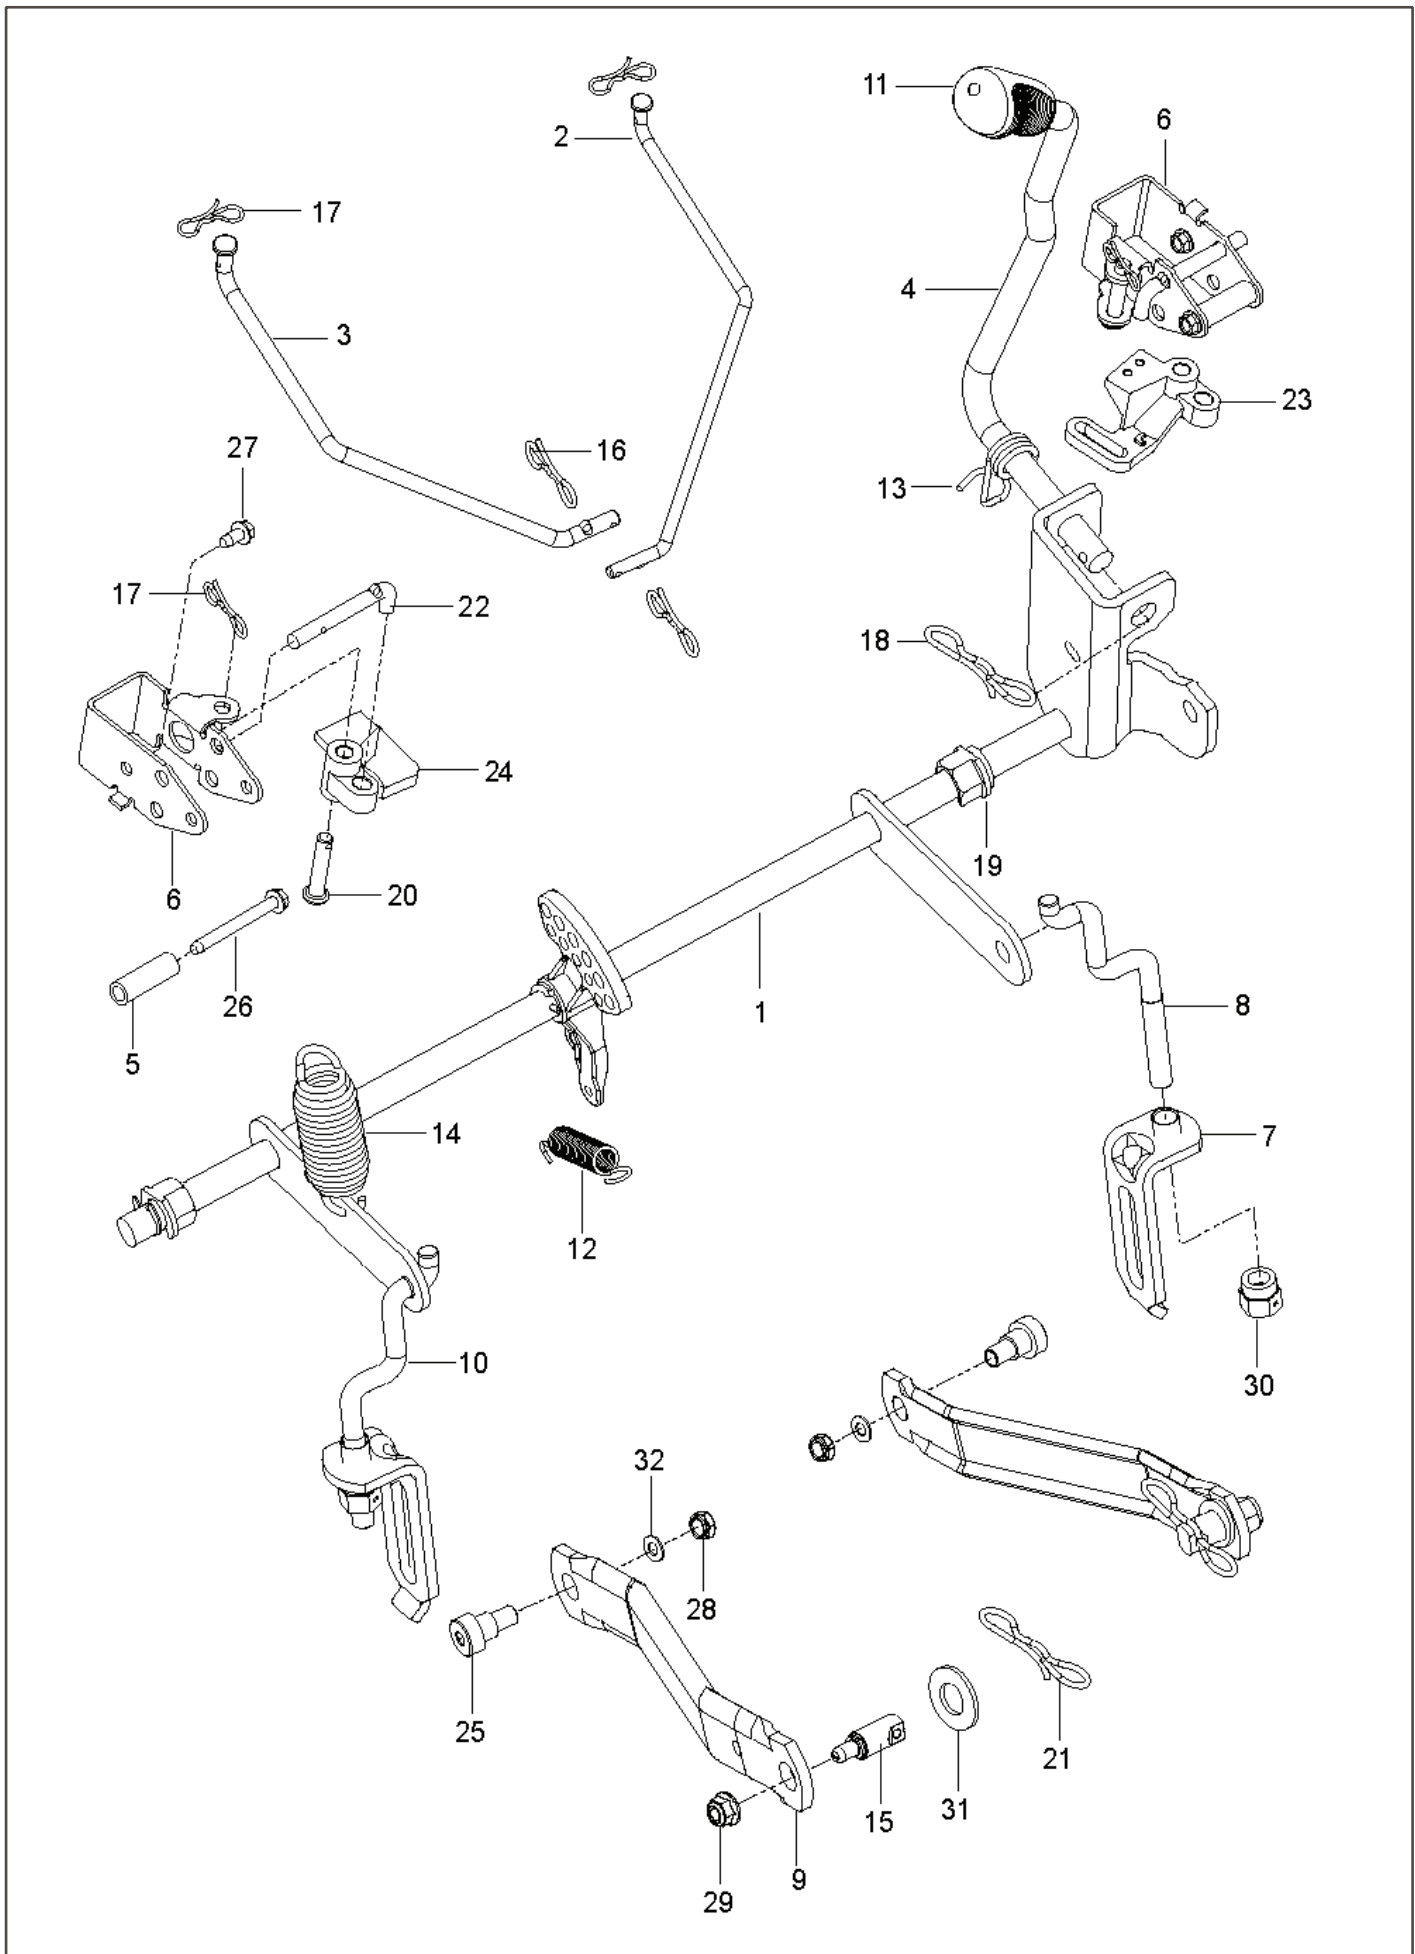

REF.	PART NO.	DESCRIPTION	REMARK	QTY.	KIT
1	587623101	SHAFT ASSY		1	15, 23
2	586457101	LINK		1	
3	586457201	LINK		1	
4	587622901	LIFTING LEVER ASSY		1	8, 10, 13
5	580486101	SPACER		2	
6	585682102	BRACKET		2	
7	522858601	ASSEMBLY		2	
8	525847201	LINK		2	
9	587140502	ARM		2	
10	587623001	LINK ASSY		2	
11	532445060	LEVER		2	
12	586867601	SPRING		4	
13	532196314	SPRING		1	
14	539118762	SPRING		2	
15	532195161	STUD		2	
16	532194208	PIN		2	
17	587225301	PIN		4	
18	532194209	SPRING		1	
19	510184901	BUSHING		2	
20	585701401	PIN		2	
21	532194209	SPRING		2	
22	585682001	ROD		2	
23	586457401	BELLCRANK		1	
24	586457501	BELLCRANK		1	
25	539113621	SB 3/8-16 X 3/8 SKT HD ZD		2	
26	586561301	SCREW		2	
27	532137729	SCREW		2	
28	539200282	NUT		2	
29	539112899	NUT, 5/16-18, NYLOC		2	
30	532175994	NUT		2	
31	819212113	WASHER		2	
32	819131316	WASHER		2