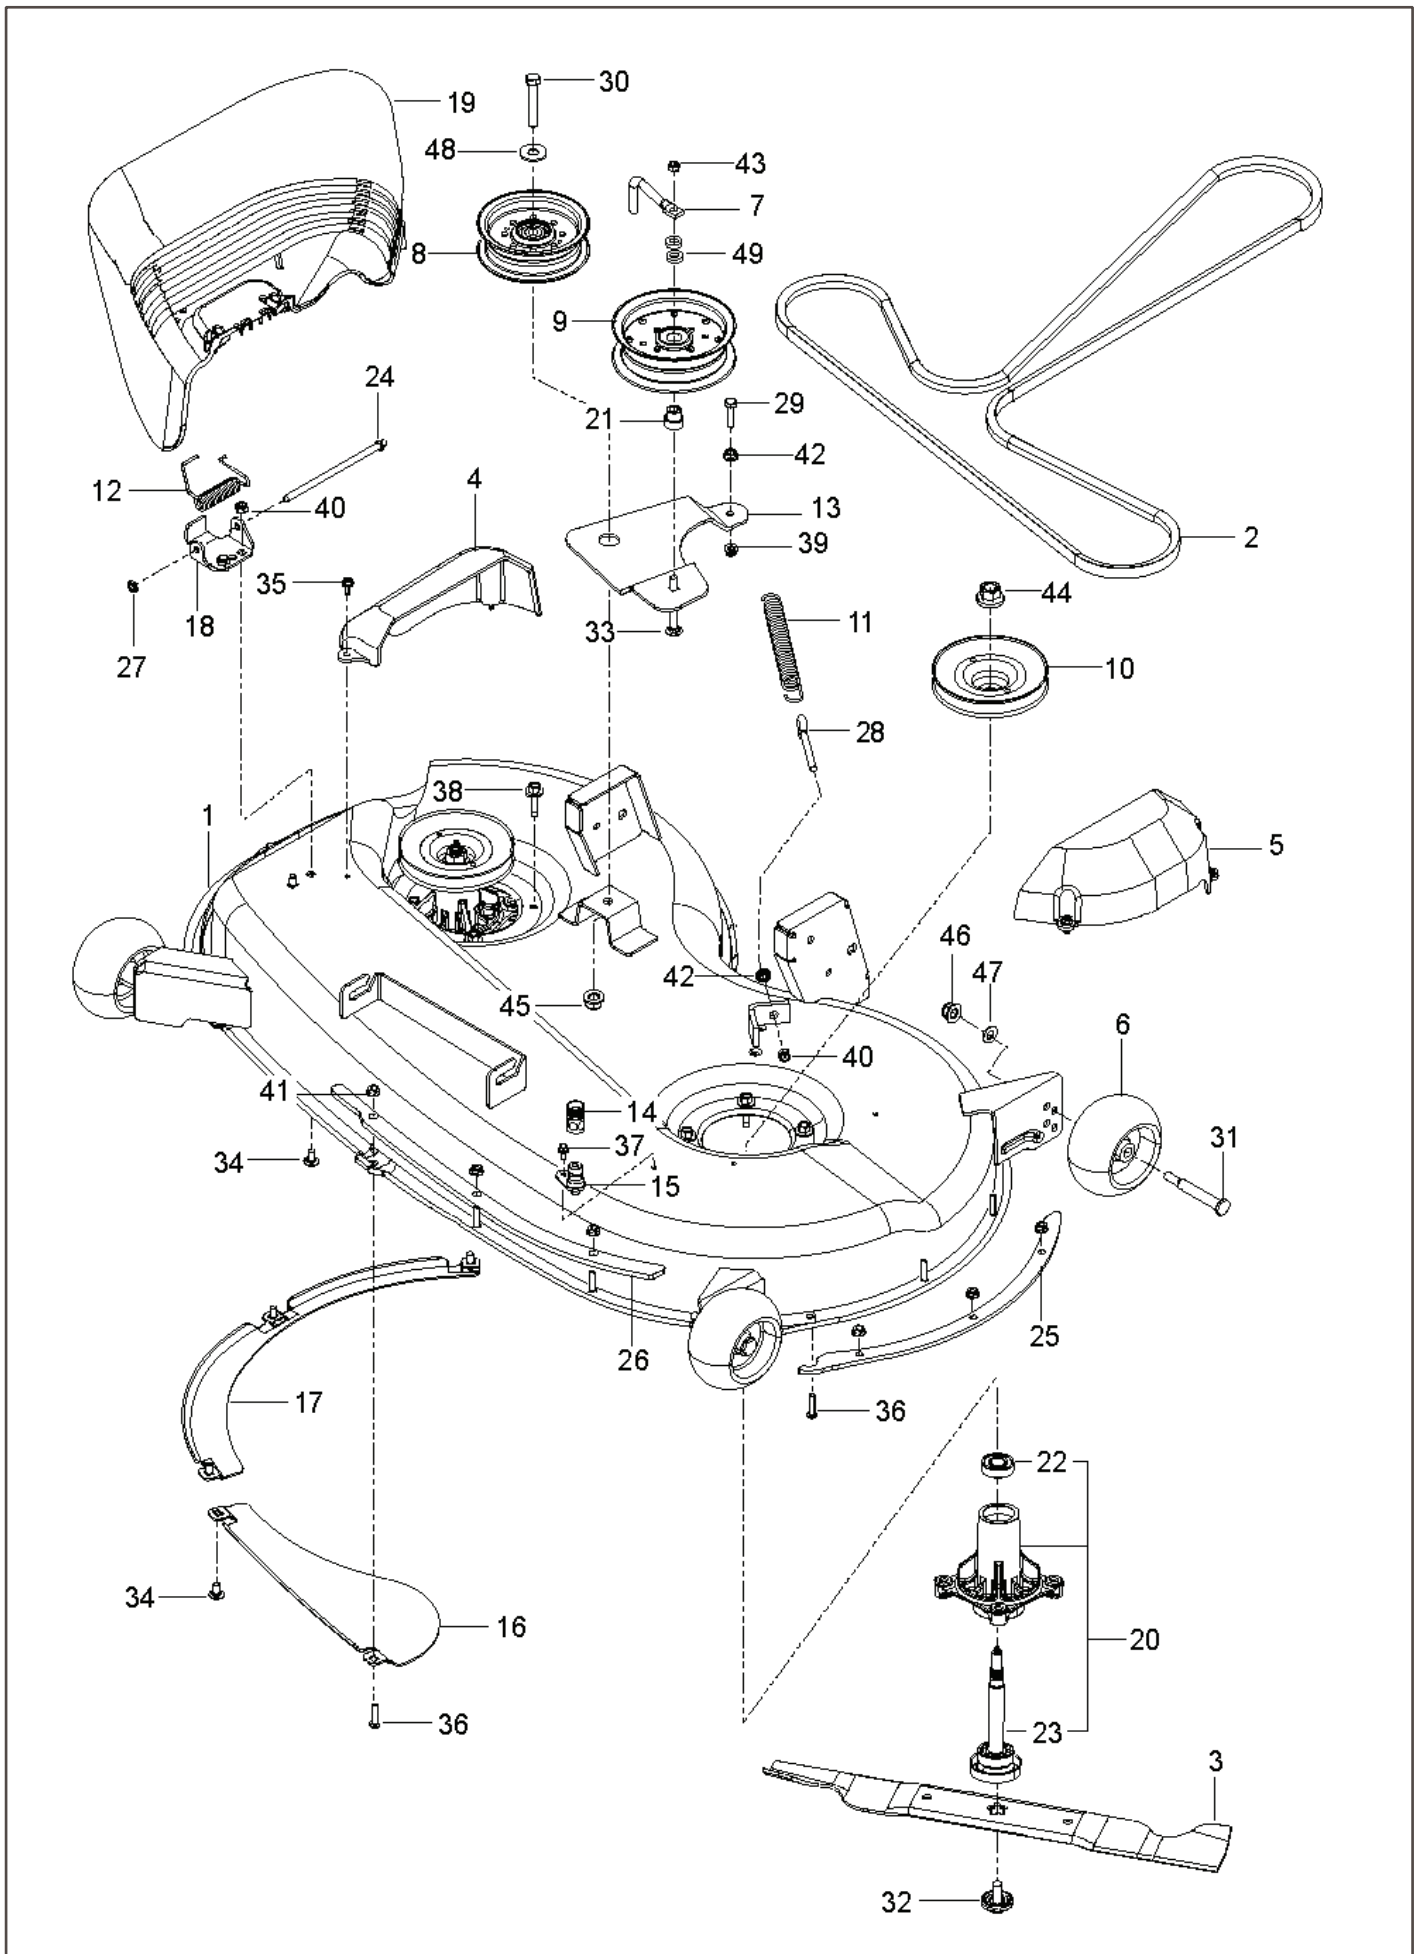

# **SPARE PARTS LIST**

REF.	PART NO.	DESCRIPTION	REMARK	QTY.	KIT
1	585039802	GUARD		1	
2	589283302	FRAME TUBE		1	
3	589283402	FRAME TUBE		1	
4	584991002	TUBE		1	
5	529365102	SUPPORT	fits 970458601-00	1	
5	522842902	PLATE		1	
6	586703801	FRONT COVER		1	
7	585523004	SUPPORT		1	
8	587546901	SCREW		1	
9	585916701	LIGHT		1	
10	587225201	GROMMET		2	
11	585989301	BUMPER		7	
12	585523104	CROSS MEMBER		1	
13	593118804	SKID PLATE	fits 970458601-00	1	
13	587458602	BRACKET		1	
14	585331602	COVER		1	
15	585331502	COVER		1	
16	539104411	KNOB		1	
17	585474302	BRACKET		2	
18	585523604	SUPPORT		1	
18	593682604	SUPPORT	fits 970458601-00	1	
19	580501302	BRACKET		2	
	593118304	SUPPORT	fits 970458601-00	1	
20	585523404	SUPPORT		1	
21	586654301	BOLT		2	
22	586881101	BOLT		2	
23	874780536	BOLT		7	
24	874780544	BOLT		5	
25	874780648	BOLT		8	
26	585940001	BOLT		2	
27	577117701	SCREW		4	
28	532416358	SCREW		6	
29	532421756	SCREW		2	
30	817580520	BOLT		2	
31	521996501	NUT		6	
32	585938101	NUT		2	
33	873900500	NUT		2	
34	539112899	NUT, 5/16-18, NYLOC		9	
35	819111116	WASHER		6	
36	532423063	WASHER		1	

REF.	PART NO.	DESCRIPTION	REMARK	QTY.	KIT
1	510375601	TRANSMISSION		1	
2	510375602	TRANSMISSION		1	
3	574030501	LINKAGE		1	
4	574030502	LINKAGE		1	
5	539110411	BELT		1	
6	585474401	ROD		1	
7	585474501	ROD		1	
8	586665101	SPRING		2	
9	539110342	SPRING		2	
10	539120080	DISC		2	
11	539120079	ARM		2	
12	575507001	KIT		1	
13	501403602	TRANSMISSION KIT		2	
14	510184104	SPACING TUBE		2	
15	580806502	SUPPORT		2	
16	580806602	BRACKET		2	
17	587225301	PIN		1	
18	539976988	PIN		4	
19	587115301	PEN		1	
20	874780544	BOLT		4	
21	539976934	SCREW		2	
22	874780536	BOLT		2	
23	539990637	SCREW		4	
24	873800500	LOCK NUT		8	
25	539976978	NUT		2	
26	819111116	WASHER		16	
27	539990118	WASHER		4	
28	819131316	WASHER		8	
29	819091016	WASHER		4	