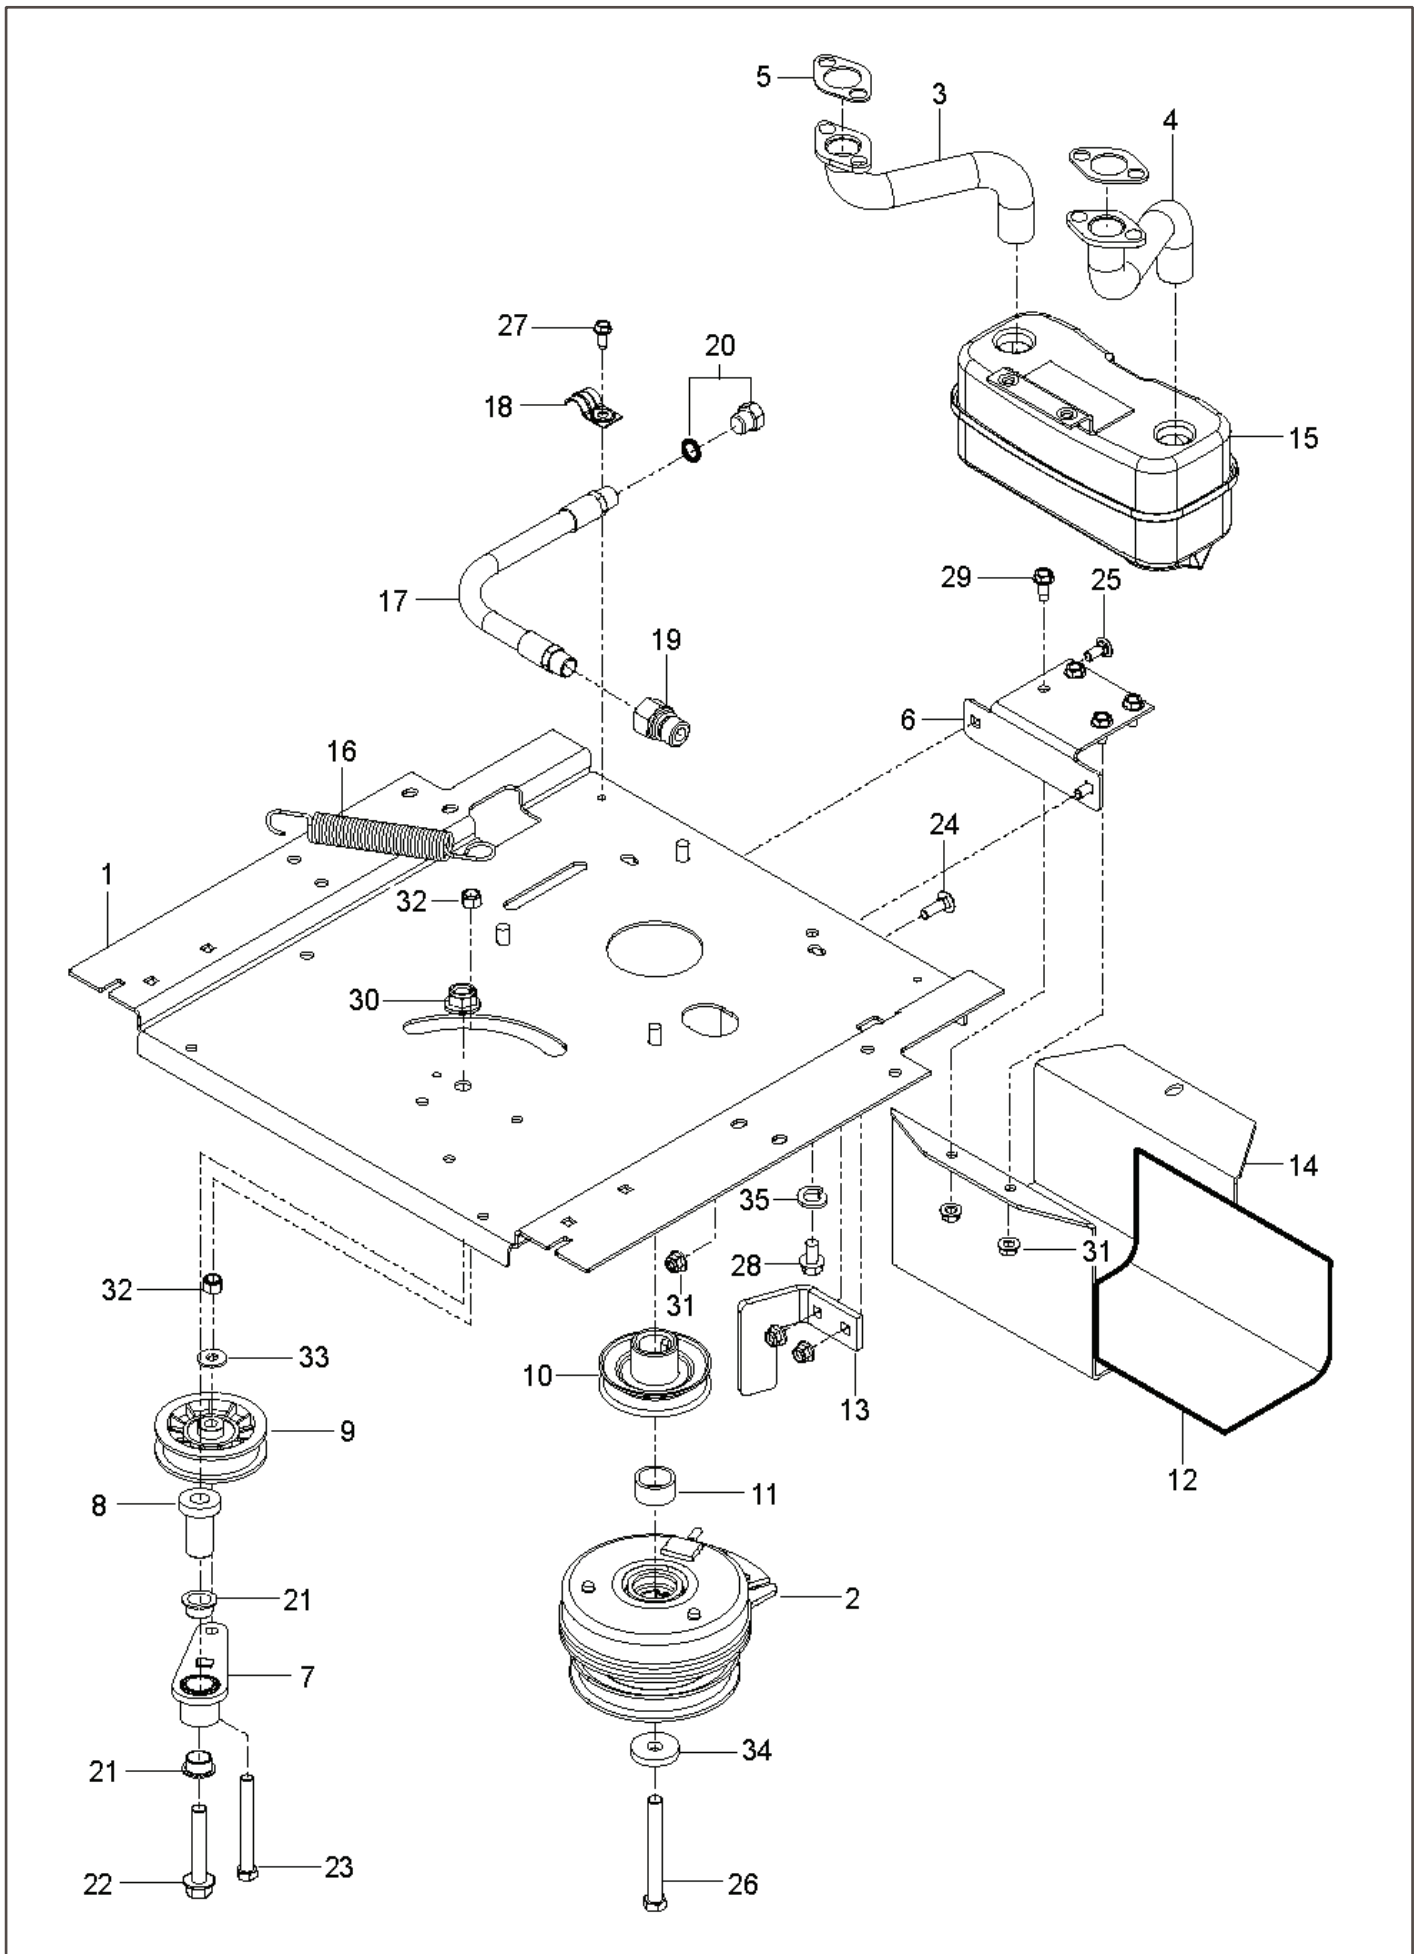

REF.	PART NO.	DESCRIPTION	REMARK	QTY.	KIT
1	588017102	PLATE		1	
2	585521101	CLUTCH		1	
3	583955701	TUBE		1	
4	583955601	TUBE		1	
5	586839701	GASKET		5	
6	581886702	BRACKET		1	
7	532448145	ARM		1	
8	582538901	SPINDLE		1	
9	539110311	PULLEY		1	
10	587537401	PULLEY		1	
11	539112252	FEHLER IN ET-LISTE		1	
12	539132859	HEAT SHIELD		1	
13	510246002	STOP		1	
14	587451202	GUARD		1	
15	539131604	MUFFLER ASSY		1	
16	532196105	SPRING		1	
17	584825501	HOSE ASSY		1	
18	539101363	CLAMP		1	
19	522599001	ADAPTER		1	
20	585807101	PLUG		1	
21	501603701	BEARING		1	
22	582539501	BOLT		1	
23	874520656	BOLT		1	
24	539990208	SCREW		2	
25	539990316	BOLT		1	
26	581332804	BOLT		1	
27	817490410	SCREW		1	
28	874780620	BOLT		4	
29	817490512	SCREW		4	
30	521991101	NUT		1	
31	539112899	NUT, 5/16-18, NYLOC		5	
32	539976979	NUT		2	
33	539990692	WASHER		2	
34	532126197	WASHER		1	
35	539990118	WASHER		4	
	589543901	INSTRUCTION		1	
	000000000	W/O DESCRIPTION	Engine, Kawasaki FR600V 18 HP. For engine replacement parts, see a Kawasaki dealer.	1