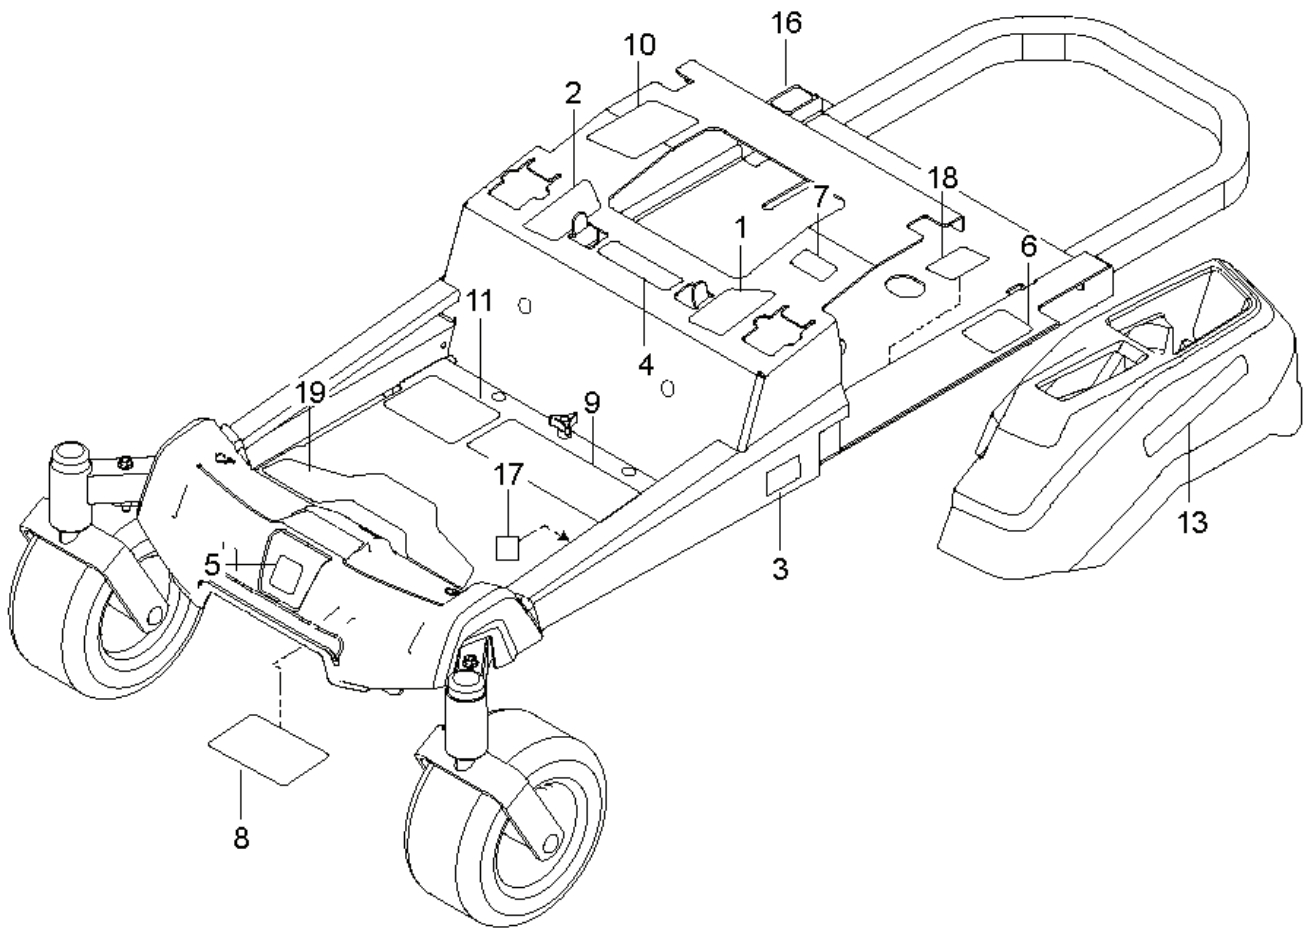

REF.	PART NO.	DESCRIPTION	REMARK	QTY.	KIT
1	587595601	DECAL		1	
2	587595501	DECAL		1	
3	587219301	DECAL		2	
4	539105745	DECAL		1	
5	532428677	DECAL		1	
6	539108385	DECAL		1	
7	539108386	DECAL		1	
8	539109897	DECAL		1	
9	583934001	DECAL		1	
10	532423829	DECAL		1	
11	588035101	DECAL		1	
12	581724401	DECAL		1	
13	577469001	DECAL		2	
14	510240201	DECAL		1	
15	584904601	DECAL		1	
16	501082601	DECAL		1	
17	581724102	DECAL		1	
18	593363001	DECAL		1	
19	587000701	PAD		1	
20	599631201	DECAL	Not shown siderail decal Z146	1