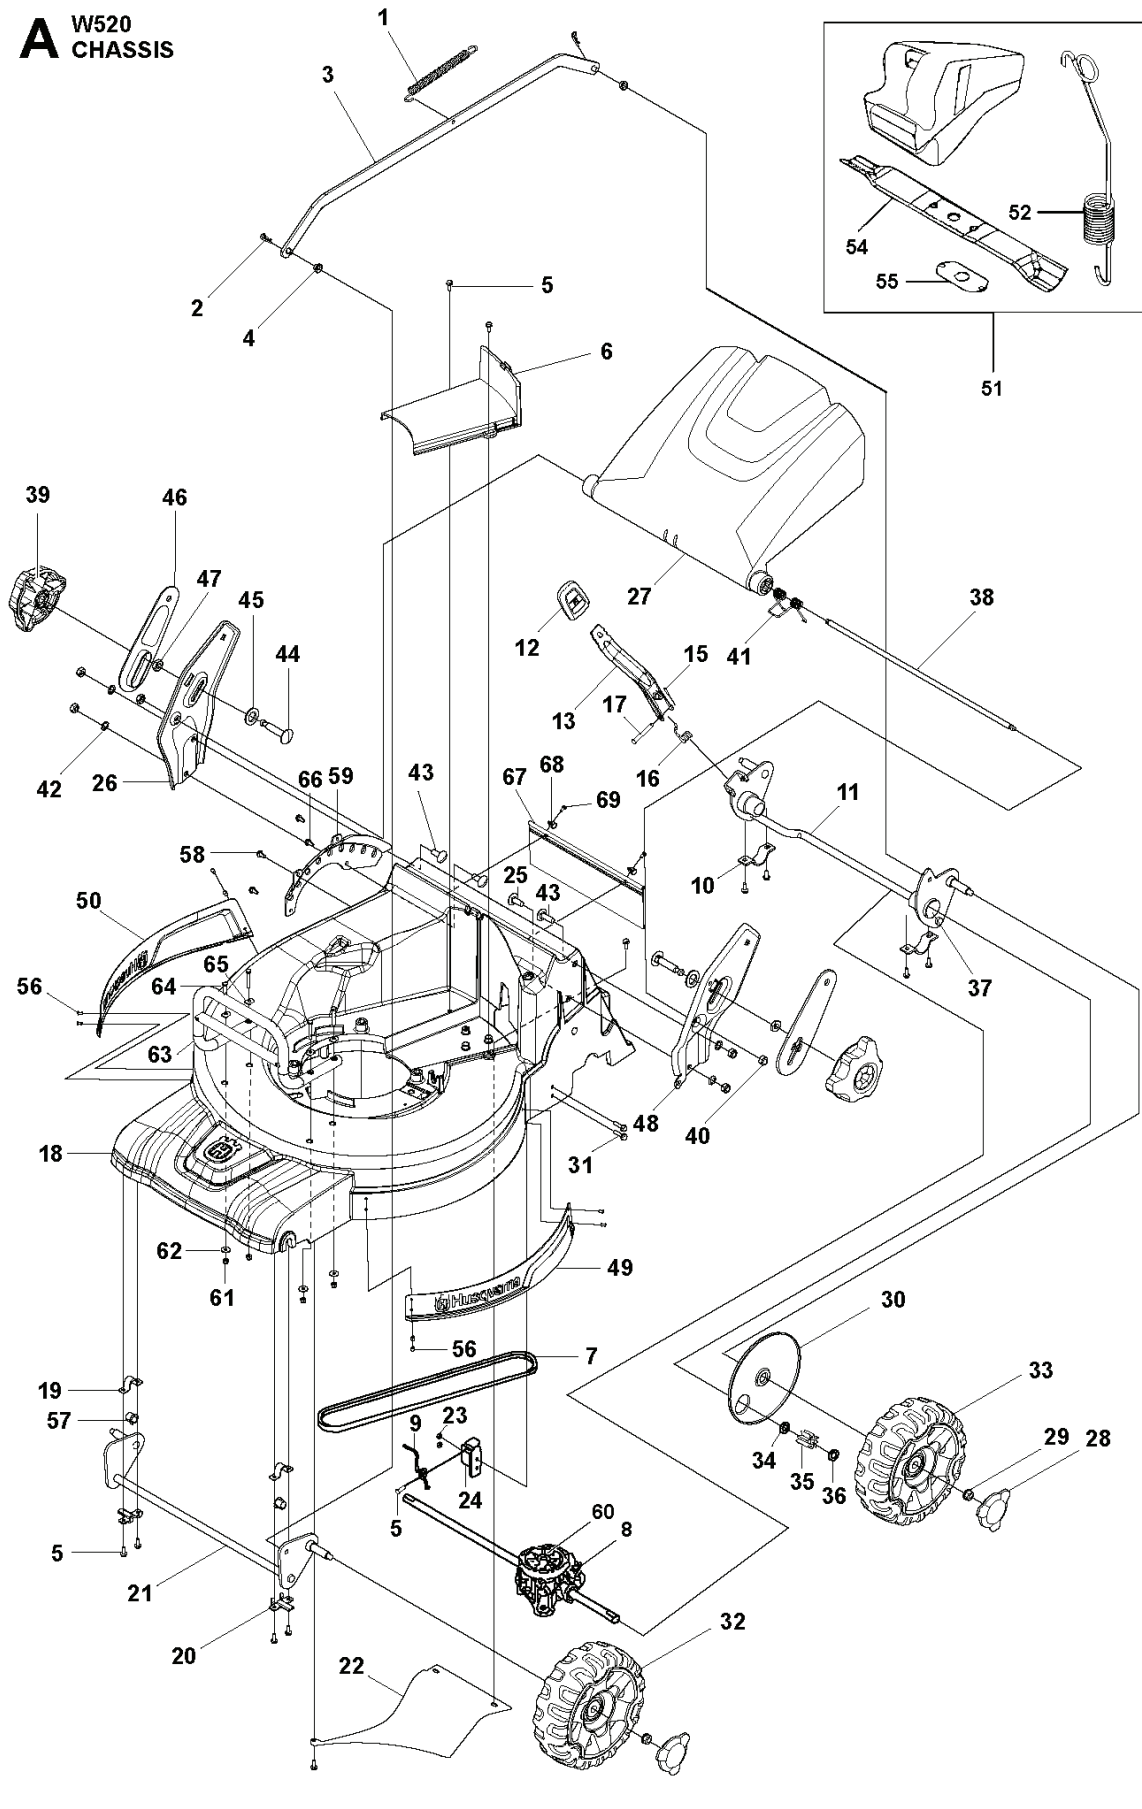

REF.	PART NO.	DESCRIPTION	REMARK	QTY.	KIT
1	599233001	SPRING		1	
2	531206653	PIN		2	
3	587198502	ROD		1	
4	501622501	BUSHING		2	
5	531207385	SCREW		18	
6	531213225	COVER		1	
7	579819305	BELT		1	
8	582141701	GEARBOX		1	
9	589669401	WIRE GUIDE		1	
10	531206652	SUPPORT		2	
11	599231401	REAR AXLE ASSY		1	
12	581746701	KNOB		1	
13	581178602	LEVER ASSY		1	
15	587198401	PIN		1	
16	583951302	SPRING		1	
17	587198202	PIN		1	
18	587197508	CHASSIS		1	
19	501078901	SUPPORT		2	
20	591162601	SUPPORT		2	
21	599232201	FRONT AXLE ASSY		1	
22	501966001	DEFLECTOR		1	
23	732251401	HEXAGON LOCKING NUT		2	
24	582141201	BRACKET		1	
25	531204921	SCREW		1	
26	587196702	HANDLE SUPPORT		1	
27	587197203	HATCH		1	
28	584159401	NUT CAP		4	
29	504857801	NUT		4	
30	587197901	DUST COVER		2	
31	725233151	SCREW		2	
32	589859803	WHEEL ASSY		2	
33	589859804	WHEEL ASSY		2	
34	577092801	WASHER		2	
35	544342301	PINION		2	
36	531208772	WASHER		2	
37	584404601	BALL BEARING		2	
38	587197301	ROD		1	
39	587237201	KNOB		2	
40	732211801	LOCK NUT		6	
41	501322501	SPRING		1	
42	734116401	WASHER		4	
43	588877501	SCREW		3	
44	588157302	BOLT		2	
45	588157401	WASHER		2	
46	587780401	WASHER		2	
47	731431801	HEXAGON THIN NUT		2	
48	587196802	HANDLE SUPPORT		1	
49	582229001	BUMPER		1	
50	582229002	BUMPER		1	
51	589817502	MULCH KIT	NOT FOR SALE IN NA	1	
52	531205831	MULCH PLUG		1	51
54	589572210	MOWER BLADE	NOT FOR SALE IN NA	1	51
55	589995001	ADAPTER PLATE		1	51
56	722785402	RIVET		8	
57	590373601	BUSHING		2	
58	531207856	SCREW		3	
59	599232501	HEIGHT ADJUSTER		1	
60	597694201	VARIATOR		1	
61	732211601	LOCK NUT		4	
62	504459901	WASHER		4	
63	599233102	GUARD		1	
64	725237871	SCREW EHHM		4	
65	514026600	WASHER		4	
66	504460002	SCREW		1	
67	599233201	GUARD		1	
68	599242401	BRACKET		2	
69	502435201	SCREW ITPANTT		2	