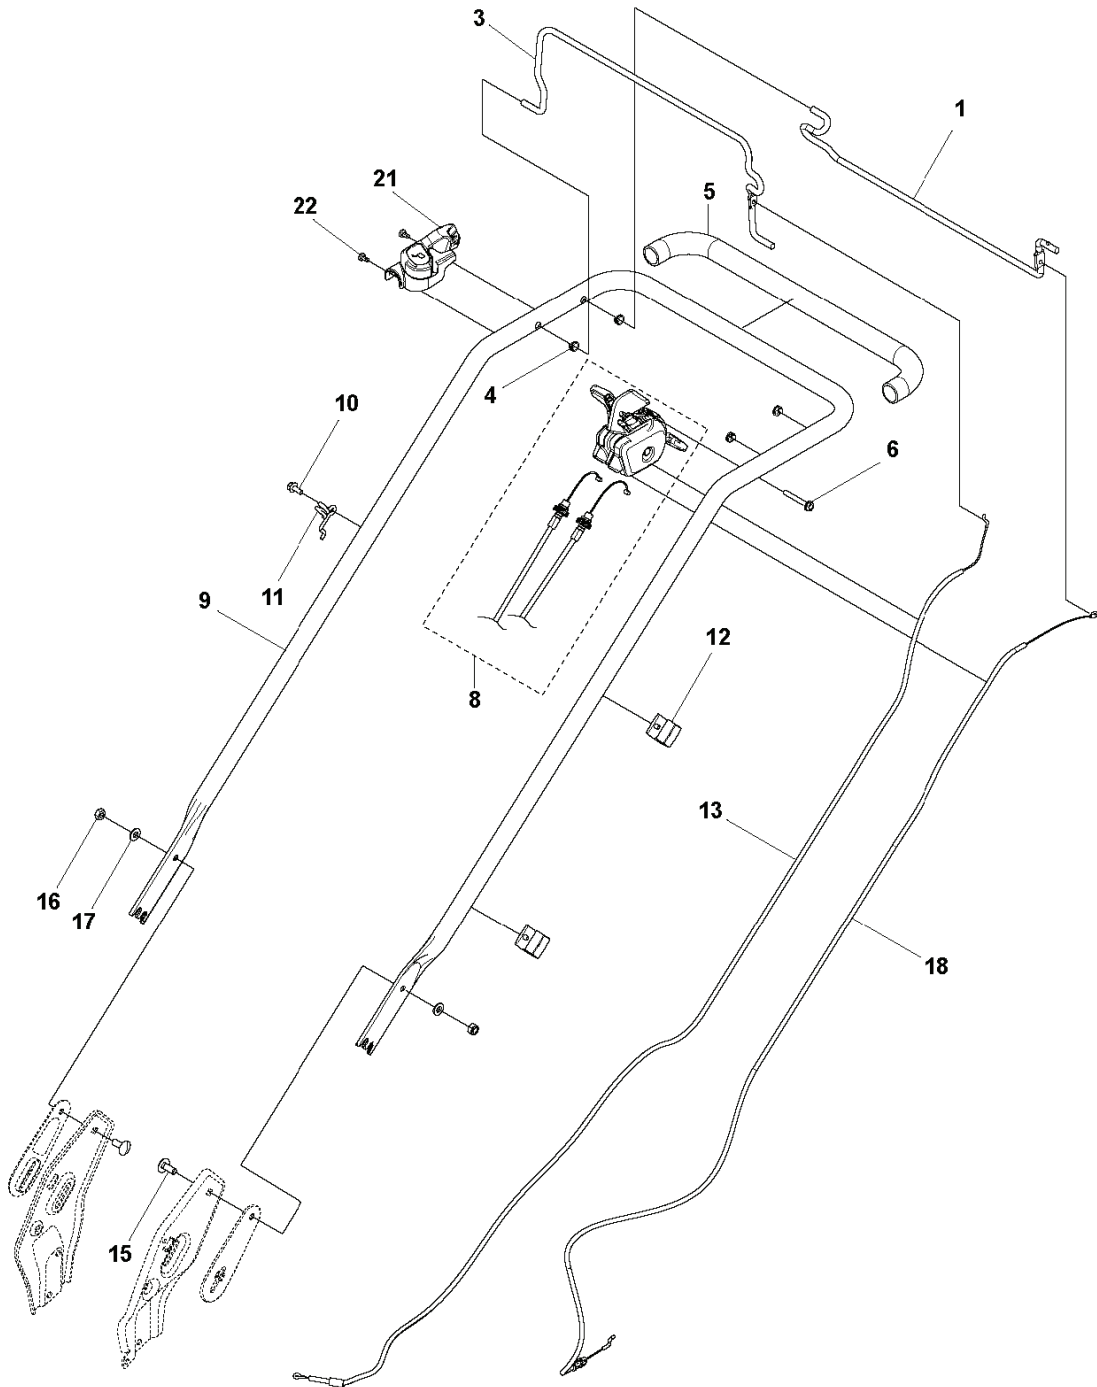

B W520
HANDLE

REF.	PART NO.	DESCRIPTION	REMARK	QTY.	KIT
1	587101802	BAIL		1	
3	582681702	BAIL		1	
4	503320902	BUSHING		4	
5	501110101	TUBE		1	
6	535475245	SCREW EHHFM		1	
8	582512101	CONTROL		1	
9	587197404	HANDLE		1	
10	725236861	SCREW EHHFT		1	
11	587102701	EYELET		1	
12	579134601	CABLE HOLDER		2	
13	582380001	CABLE		1	
15	588877501	SCREW		2	
16	732211801	LOCK NUT		2	
17	734116401	WASHER		2	
18	588204804	CABLE		1	
21	582662504	LEVER ASSY		1	
22	502435201	SCREW ITPANTT		2