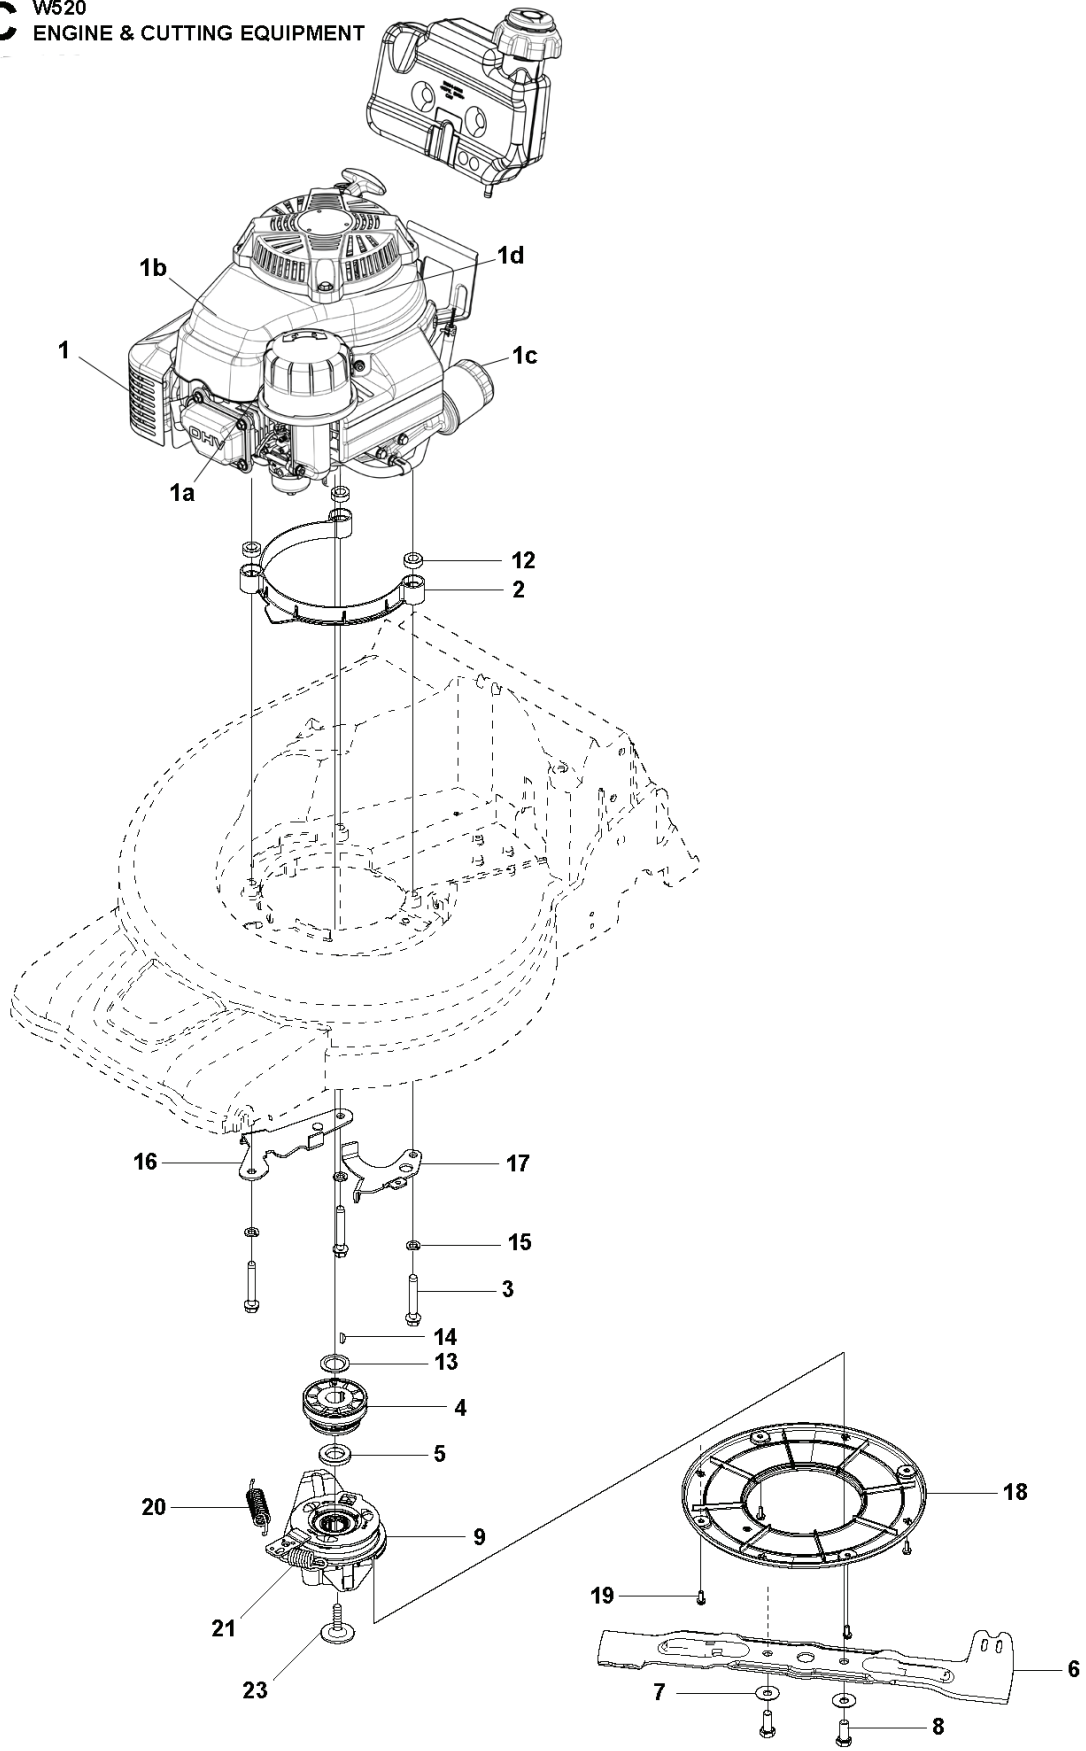

C W520
ENGINE & CUTTING EQUIPMENT

REF.	PART NO.	DESCRIPTION	REMARK	QTY.	KIT
1	599527301	ENGINE ASSY		1	
1a	598664401	AIR FILTER		1	
1b	598664301	FUEL FILTER		1	
1c	578159201	OIL FILTER		1	
1d	531029742	SPARK PLUG		1	
2	582526101	ENGINE COVER		1	
3	578294802	SCREW EHHFT		3	
4	582178801	PULLEY ASSY		1	
5	582385601	SPACER		1	
6	582149410	BLADE		1	
7	575746501	WASHER		2	
8	506675401	SCREW EHHFM	US. CAN	2	
8	725249371	SCREW EHHM		2	
9	529299001	CLUTCH		1	
12	582596401	SPACER		3	
13	582334201	WASHER		1	
14	582673601	KEY		1	
15	531208974	WASHER		3	
16	582139601	BRACKET		1	
17	582140701	BRACKET		1	
18	582866701	CLUTCH COVER		1	
19	531207385	SCREW		4	
20	582682501	BRAKE SPRING		1	
21	582673701	SPRING		1	
23	586605601	SCREW		1