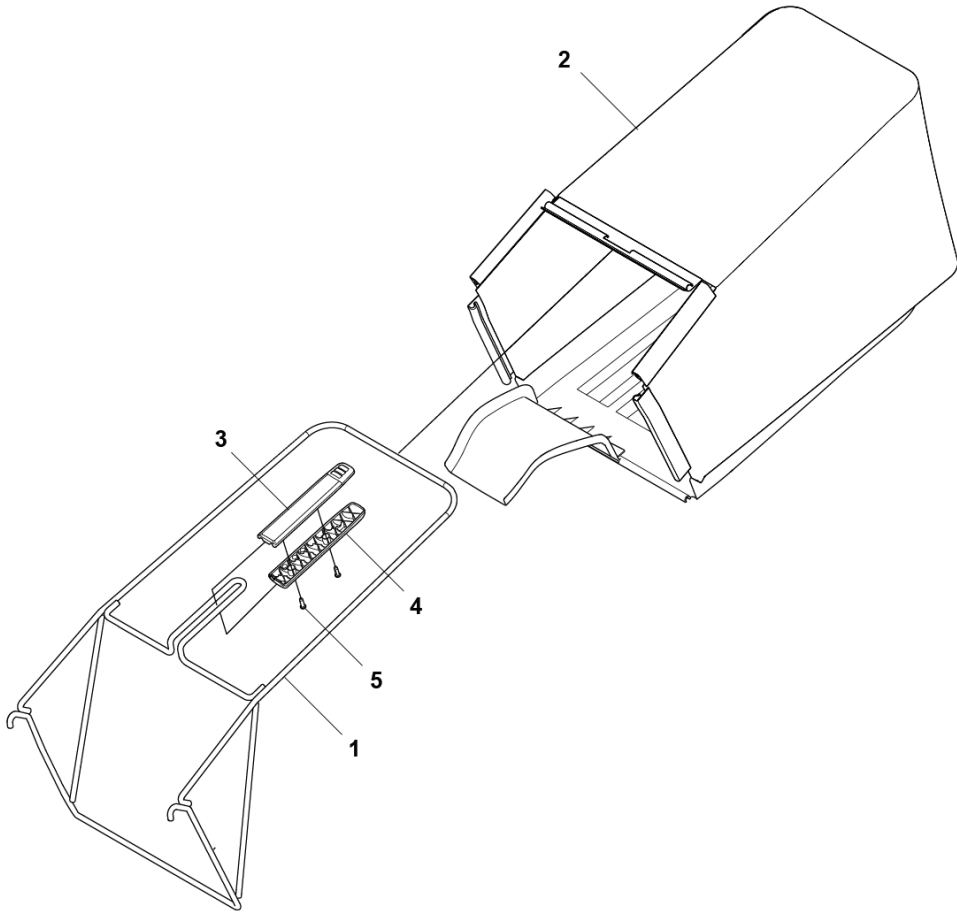

W520

SPARE PARTS LIST

D W520
BAGGER

REF.	PART NO.	DESCRIPTION	REMARK	QTY.	KIT
1	587197001	BAG FRAME		1	
2	587197101	BAG		1	
3	588188402	HANDLE		1	
4	588188502	HANDLE		1	
5	502435301	SCREW ITPANT		2	

A W520
CHASSIS