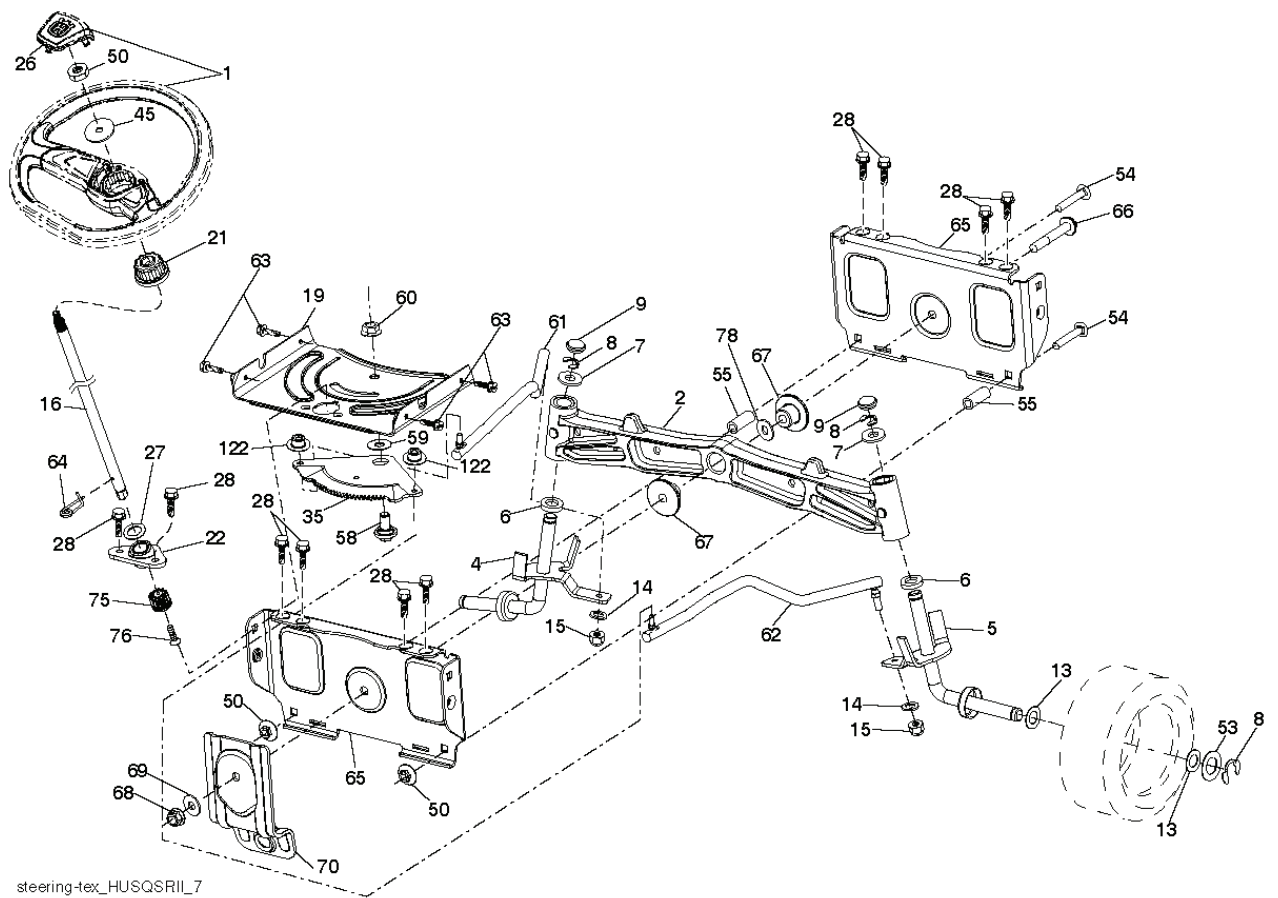

PTO SWITCH  
(MATING SIDE)

IGNITION SWITCH

POSITION	CIRCUIT "MAKE"
OFF	M+G+A1
RUN/OVERRIDE	B+A1
RUN	B+A1 L+A2
START	B+S+A1

CHASSIS HARNESS  
CONNECTOR  
(MATING SIDE)

DASH HARNESS  
CONNECTOR

WIRING INSULATED CLIPS  
NOTE: IF WIRING INSULATED  
CLIPS WERE REMOVED FOR  
SERVICING OF UNIT, THEY  
SHOULD BE RE-INSTALLED TO  
PROPERLY SECURE YOUR  
WIRING.

**\*OPTIONAL**

48

49

50

seal-tex\_king 129\_arm-kit\_3

---

REF.	PART NO.	DESCRIPTION	REMARK	QTY.	KIT
1	597658101	SEAT	For 96043031300. 96043030700	1	
2	597329902	BRACKET		1	
3	590777602	BRACKET		1	
6	521996502	NUT		1	
8	532171877	BOLT		1	
9	597785101	BUMPER		1	
19	597783101	KNOB		1	
21	596240701	BOLT		1	
30	597781801	BOLT		1	
37	594944401	NUT		1	
43	597869301	BOLT		1	
48	597658203	SERVICE KIT		1	
49	597959401	COVER		1	
50	598001601	SERVICE KIT		1	

---

REF.	PART NO.	DESCRIPTION	REMARK	QTY.	KIT
1	536178101	SEAT		1	
2	597329902	BRACKET		1	
3	590777602	BRACKET		1	
6	521996502	NUT		1	
8	532171877	BOLT		1	
9	597785101	BUMPER		1	
10	597298202	BRACKET		1	
19	597783101	KNOB		1	
21	596240701	BOLT		1	
29	536960901	RETAINER		1	
30	597781801	BOLT		1	
37	594944401	NUT		1	
43	597869301	BOLT		1	
48	536990401	ARM REST KIT		1	