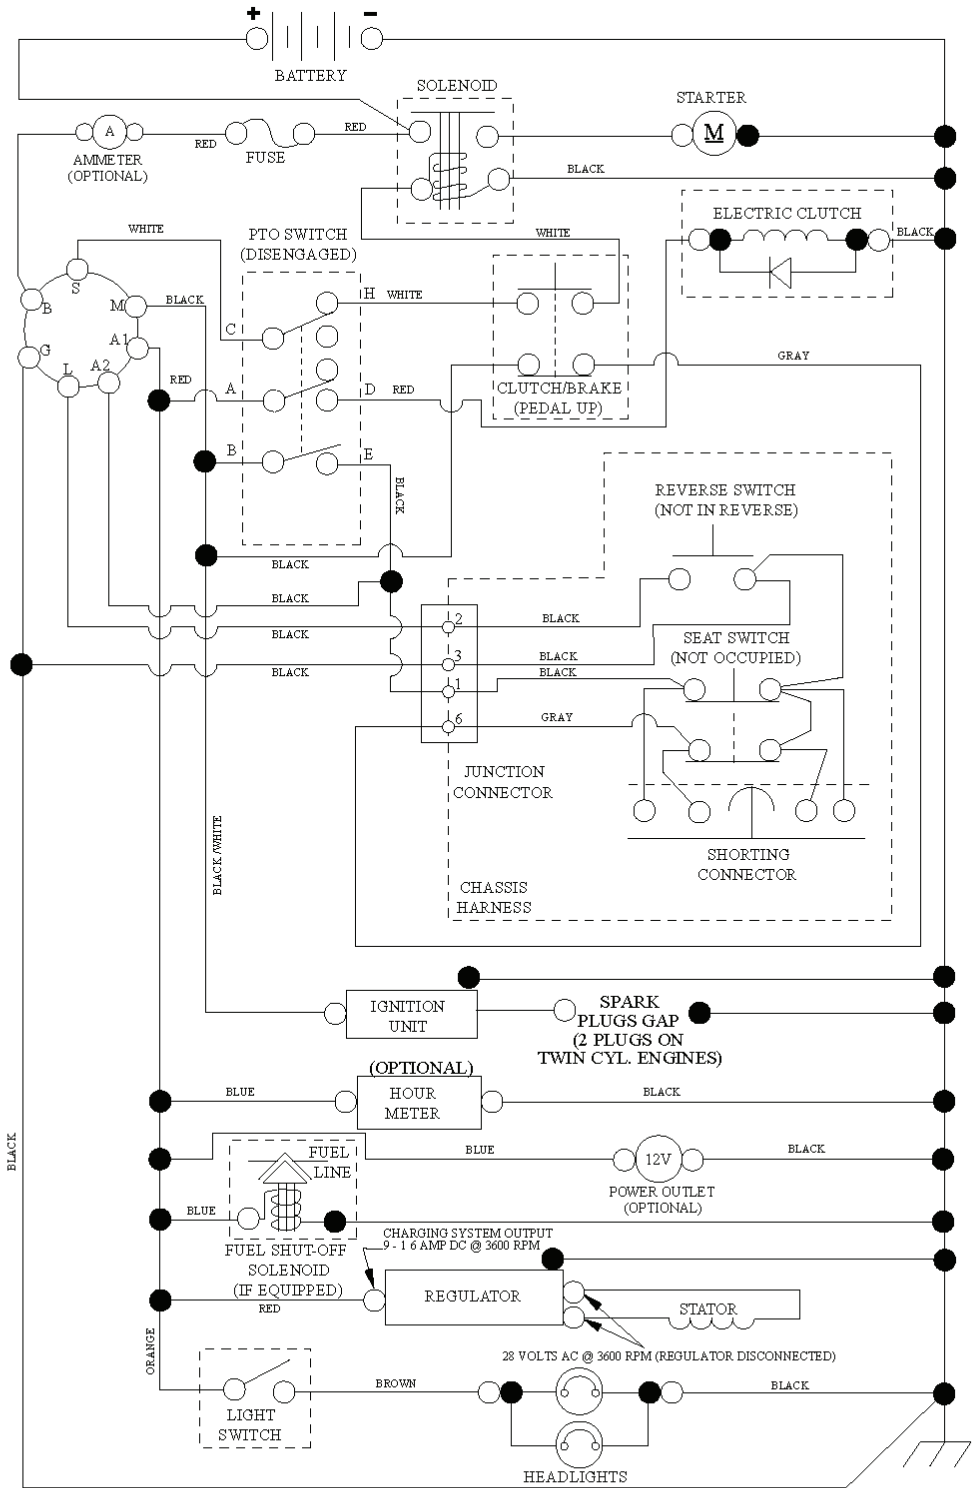

Mower Deck-tex\_42F Flat\_elec\_4\_r4

REF.	PART NO.	DESCRIPTION	REMARK	QTY.	KIT
--	598510301	CUTTING DECK		1	
1	587939001	KIT		1	
2	539131898	SPINDLE		1	
3	532187690	WASHER		1	
5	596134801	HEXAGON NUT		1	
6	586918102	BLADE		1	
7	532193003	SCREW		1	
8	532176066	ROLLER		1	
9	594092501	ROD		1	
10	532194208	PIN		1	
12	587354701	SPRING		1	
13	595297001	ROD		1	
14	593824001	STUD		1	
17	596135701	LOCK NUT		1	
24	594944401	NUT		1	
26	532178515	WASHER		1	
27	532196104	PULLEY		1	
28	586874002	ARM		1	
29	596337801	BOLT		1	
30	532196106	PULLEY		1	
34	596322601	NUT		1	
40	589527301	WHEEL		1	
41	596434404	BOLT		1	
42	587140502	ARM		1	
43	532409149	NUT		1	
44	532196539	BOLT		1	
46	587270101	BELT		1	
47	595901601	BOLT		1	
51	532199791	PULLEY		1	
52	588438301	SCREW		1	
53	532415598	HOSE COUPLING		1	
55	596240801	BOLT		1	
56	587358401	SPRING		1	
57	596039201	LOCK NUT		1	
61	584953901	BOLT		1	
65	532110452	NUT		1	
66	587305701	DEFLECTOR		1	
67	532137729	SCREW		1	
68	532198468	BELT GUIDE		1	
69	586936805	COVER		1	
75	582683203	BUMPER		1	
78	501808302	BRACKET		1	
79	590439002	BRACKET	(590439002) BRACKET LH	1	
81	582360501	BUSHING		1	
84	532170165	BOLT		1	
--	532416405	COUPLING		1	

lift-tex\_24

---

REF.	PART NO.	DESCRIPTION	REMARK	QTY.	KIT
2	532422027	SHAFT		1	
3	596270601	LEVER	RH	1	
7	532411555	GRIP		1	
10	532196314	SPRING		1	
41	589464902	NUT		1	
87	532194209	SPRING		1	
88	532410710	SPRING		1	
89	819191912	WASHER		1	
91	589464805	LINK ASSY		1	
96	593842101	BUSHING		1	
97	817000612	SCREW		1	
98	574822502	SUSPENSION		1	
114	873360700	NUT		1	

PTO SWITCH  
(MATING SIDE)

IGNITION SWITCH

POSITION	CIRCUIT "MAKE"
OFF	M+G+A1
RUN/OVERRIDE	B+A1
RUN	B+A1 L+A2
START	B+S+A1

CHASSIS HARNESS  
CONNECTOR  
(MATING SIDE)

DASH HARNESS  
CONNECTOR

WIRING INSULATED CLIPS  
NOTE: IF WIRING INSULATED  
CLIPS WERE REMOVED FOR  
SERVICING OF UNIT, THEY  
SHOULD BE RE-INSTALLED TO  
PROPERLY SECURE YOUR  
WIRING.