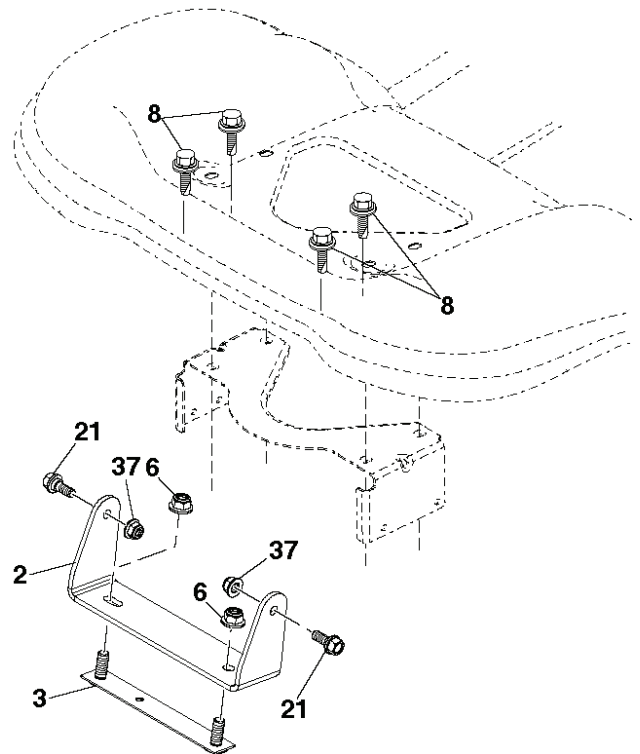

lift-tex\_24

---

REF.	PART NO.	DESCRIPTION	REMARK	QTY.	KIT
2	532422027	SHAFT		1	
3	596270601	LEVER	RH	1	
7	532411555	GRIP		1	
10	532196314	SPRING		1	
41	589464902	NUT		1	
87	532194209	SPRING		1	
88	532410710	SPRING		1	
89	819191912	WASHER		1	
91	589464805	LINK ASSY		1	
96	593842101	BUSHING		1	
97	817000612	SCREW		1	
98	574822502	SUSPENSION		1	
114	873360700	NUT		1	

PTO SWITCH  
(MATING SIDE)

IGNITION SWITCH

POSITION	CIRCUIT "MAKE"
OFF	M+G+A1
RUN/OVERRIDE	B+A1
RUN	B+A1 L+A2
START	B+S+A1

CHASSIS HARNESS  
CONNECTOR  
(MATING SIDE)

DASH HARNESS  
CONNECTOR

WIRING INSULATED CLIPS  
NOTE: IF WIRING INSULATED  
CLIPS WERE REMOVED FOR  
SERVICING OF UNIT, THEY  
SHOULD BE RE-INSTALLED TO  
PROPERLY SECURE YOUR  
WIRING.

**\*OPTIONAL**

48

49

50

seal-tex\_king 129\_arm-kit\_3

---

REF.	PART NO.	DESCRIPTION	REMARK	QTY.	KIT
1	597658101	SEAT	For 96043031300. 96043030700	1	
2	597329902	BRACKET		1	
3	590777602	BRACKET		1	
6	521996502	NUT		1	
8	532171877	BOLT		1	
9	597785101	BUMPER		1	
19	597783101	KNOB		1	
21	596240701	BOLT		1	
30	597781801	BOLT		1	
37	594944401	NUT		1	
43	597869301	BOLT		1	
48	597658203	SERVICE KIT		1	
49	597959401	COVER		1	
50	598001601	SERVICE KIT		1	

---

REF.	PART NO.	DESCRIPTION	REMARK	QTY.	KIT
1	536178101	SEAT		1	
2	597329902	BRACKET		1	
3	590777602	BRACKET		1	
6	521996502	NUT		1	
8	532171877	BOLT		1	
9	597785101	BUMPER		1	
10	597298202	BRACKET		1	
19	597783101	KNOB		1	
21	596240701	BOLT		1	
29	536960901	RETAINER		1	
30	597781801	BOLT		1	
37	594944401	NUT		1	
43	597869301	BOLT		1	
48	536990401	ARM REST KIT		1	