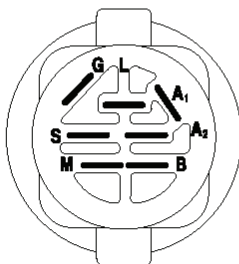

Mower Deck-tex\_42F Flat\_elec\_4\_r4

REF.	PART NO.	DESCRIPTION	REMARK	QTY.	KIT
--	598510301	CUTTING DECK		1	
1	587939001	KIT		1	
2	539131898	SPINDLE		1	
3	532187690	WASHER		1	
5	596134801	HEXAGON NUT		1	
6	586918102	BLADE		1	
7	532193003	SCREW		1	
8	532176066	ROLLER		1	
9	594092501	ROD		1	
10	532194208	PIN		1	
12	587354701	SPRING		1	
13	595297001	ROD		1	
14	593824001	STUD		1	
17	596135701	LOCK NUT		1	
24	594944401	NUT		1	
26	532178515	WASHER		1	
27	532196104	PULLEY		1	
28	586874002	ARM		1	
29	596337801	BOLT		1	
30	532196106	PULLEY		1	
34	596322601	NUT		1	
40	589527301	WHEEL		1	
41	596434404	BOLT		1	
42	587140502	ARM		1	
43	532409149	NUT		1	
44	532196539	BOLT		1	
46	587270101	BELT		1	
47	595901601	BOLT		1	
51	532199791	PULLEY		1	
52	588438301	SCREW		1	
53	532415598	HOSE COUPLING		1	
55	596240801	BOLT		1	
56	587358401	SPRING		1	
57	596039201	LOCK NUT		1	
61	584953901	BOLT		1	
65	532110452	NUT		1	
66	587305701	DEFLECTOR		1	
67	532137729	SCREW		1	
68	532198468	BELT GUIDE		1	
69	586936805	COVER		1	
75	582683203	BUMPER		1	
78	501808302	BRACKET		1	
79	590439002	BRACKET	(590439002) BRACKET LH	1	
81	582360501	BUSHING		1	
84	532170165	BOLT		1	
--	532416405	COUPLING		1	

lift-tex\_24

---

REF.	PART NO.	DESCRIPTION	REMARK	QTY.	KIT
2	532422027	SHAFT		1	
3	596270601	LEVER	RH	1	
7	532411555	GRIP		1	
10	532196314	SPRING		1	
41	589464902	NUT		1	
87	532194209	SPRING		1	
88	532410710	SPRING		1	
89	819191912	WASHER		1	
91	589464805	LINK ASSY		1	
96	593842101	BUSHING		1	
97	817000612	SCREW		1	
98	574822502	SUSPENSION		1	
114	873360700	NUT		1	

PTO SWITCH  
(MATING SIDE)

IGNITION SWITCH

POSITION	CIRCUIT "MAKE"
OFF	M+G+A1
RUN/OVERRIDE	B+A1
RUN	B+A1 L+A2
START	B+S+A1

CHASSIS HARNESS  
CONNECTOR  
(MATING SIDE)

DASH HARNESS  
CONNECTOR

WIRING INSULATED CLIPS  
NOTE: IF WIRING INSULATED  
CLIPS WERE REMOVED FOR  
SERVICING OF UNIT, THEY  
SHOULD BE RE-INSTALLED TO  
PROPERLY SECURE YOUR  
WIRING.