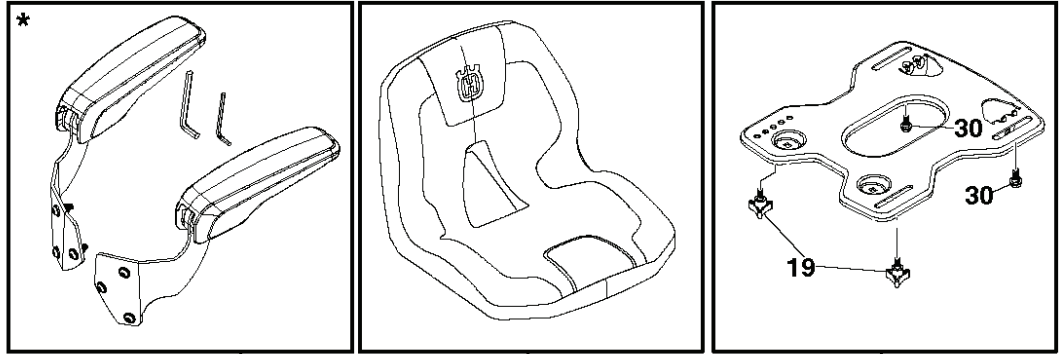

*OPTIONAL

48

49

50