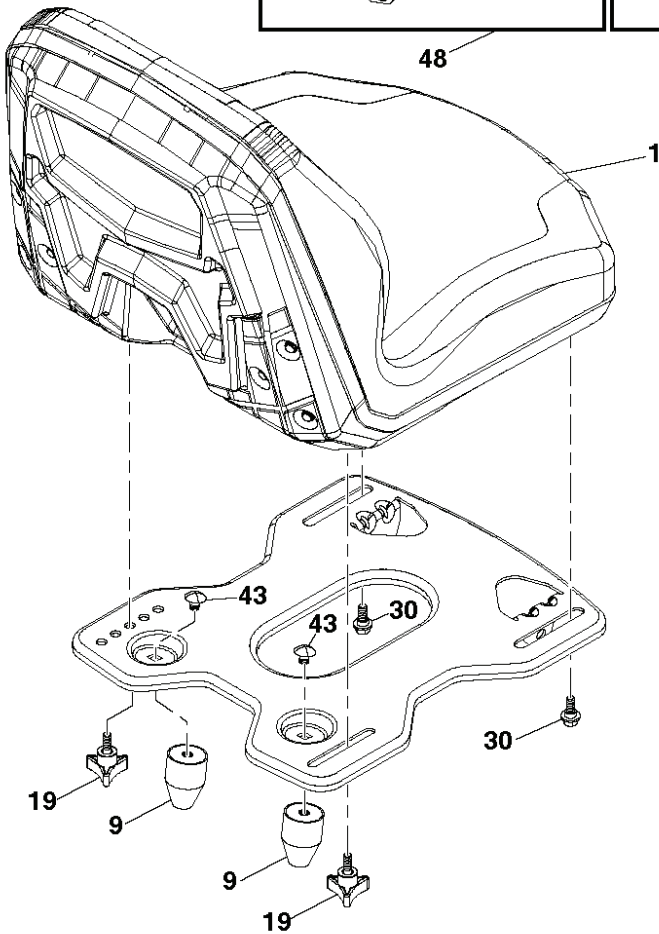

lift-tex\_24

---

REF.	PART NO.	DESCRIPTION	REMARK	QTY.	KIT
2	532422027	SHAFT		1	
3	596270601	LEVER	RH	1	
7	532411555	GRIP		1	
10	532196314	SPRING		1	
41	589464902	NUT		1	
87	532194209	SPRING		1	
88	532410710	SPRING		1	
89	819191912	WASHER		1	
91	589464805	LINK ASSY		1	
96	593842101	BUSHING		1	
97	817000612	SCREW		1	
98	574822502	SUSPENSION		1	
114	873360700	NUT		1	

PTO SWITCH  
(MATING SIDE)

IGNITION SWITCH

POSITION	CIRCUIT "MAKE"
OFF	M+G+A1
RUN/OVERRIDE	B+A1
RUN	B+A1 L+A2
START	B+S+A1

CHASSIS HARNESS  
CONNECTOR  
(MATING SIDE)

DASH HARNESS  
CONNECTOR

WIRING INSULATED CLIPS  
NOTE: IF WIRING INSULATED  
CLIPS WERE REMOVED FOR  
SERVICING OF UNIT, THEY  
SHOULD BE RE-INSTALLED TO  
PROPERLY SECURE YOUR  
WIRING.

**\*OPTIONAL**

48

49

50

seal-tex\_king 129\_arm-kit\_3

---

REF.	PART NO.	DESCRIPTION	REMARK	QTY.	KIT
1	597658101	SEAT	For 96043031300. 96043030700	1	
2	597329902	BRACKET		1	
3	590777602	BRACKET		1	
6	521996502	NUT		1	
8	532171877	BOLT		1	
9	597785101	BUMPER		1	
19	597783101	KNOB		1	
21	596240701	BOLT		1	
30	597781801	BOLT		1	
37	594944401	NUT		1	
43	597869301	BOLT		1	
48	597658203	SERVICE KIT		1	
49	597959401	COVER		1	
50	598001601	SERVICE KIT		1	