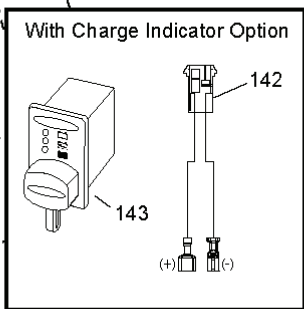

REF.	PART NO.	DESCRIPTION	REMARK	QTY.	KIT
1	581578901	DECAL	For 96043031300	1	
1	581579001	DECAL	For 96043030700, 96043033800	1	
2	596024201	DECAL		1	
3	597858701	DECAL		1	
4	589357901	DECAL	For 96043031300, 96043030700	1	
4	589357902	DECAL		1	
5	532423829	DECAL	For 96043031300	1	
6	582142101	DECAL		1	
7	586978801	DECAL		1	
8	592898301	DECAL	For 96043031300	1	
8	585910101	DECAL	For 96043030700, 96043033800	1	
11	590884901	DECAL		1	
12	581580001	DECAL	For 96043031300, 96043030700	1	
12	531229001	DECAL		1	
--	501749001	DECAL		1	
--	581724801	DECAL		1	
	581724802	DECAL		1	
--	532439882	PAD	LH	1	
--	532441542	PAD	RH	1	

T38KLED

REF.	PART NO.	DESCRIPTION	REMARK	QTY.	KIT
1	532123899	BATTERY		1	
2	874760412	BOLT		1	
8	587205101	TRAY	For 96043030700, 96043033800	1	
8	587210601	TRAY	For 96043031300	1	
16	532176138	MICRO SWITCH		1	
21	585436402	HARNESS		1	
24	585555601	CABLE		1	
25	585555501	CABLE		1	
26	532175158	FUSE		1	
27	596133601	LOCK NUT		1	
28	532416588	CABLE		1	
29	532192749	SWITCH.SEAT.DP W/RAMPS		1	
30	532193350	IGNITION MODULE		1	
33	532411933	KEY	For 96043030700	1	
33	532411935	KEY	For 96043031300, 96043033800	1	
34	532110712	SWITCH		1	
40	501133101	HARNESS		1	
41	596437001	SCREW		1	
42	532154336	COVER		1	
43	582042802	SOLENOID		1	
45	587553906	GAUGE		1	
46	587554006	GAUGE		1	
50	582107601	SWITCH	BLACK SWITCH	1	
55	532171877	BOLT		1	
59	596941001	RECEPTACLE		1	
71	532194276	CABLE ASSY		1	
79	597523001	LIGHT		1	
90	532435395	TERMINAL COVER		1	
99	817670412	SCREW		1	
100	596135301	WASHER		1	
102	532404454	CABLE		1	
103	532421747	HARNESS		1	
105	532407568	SWITCH		1	