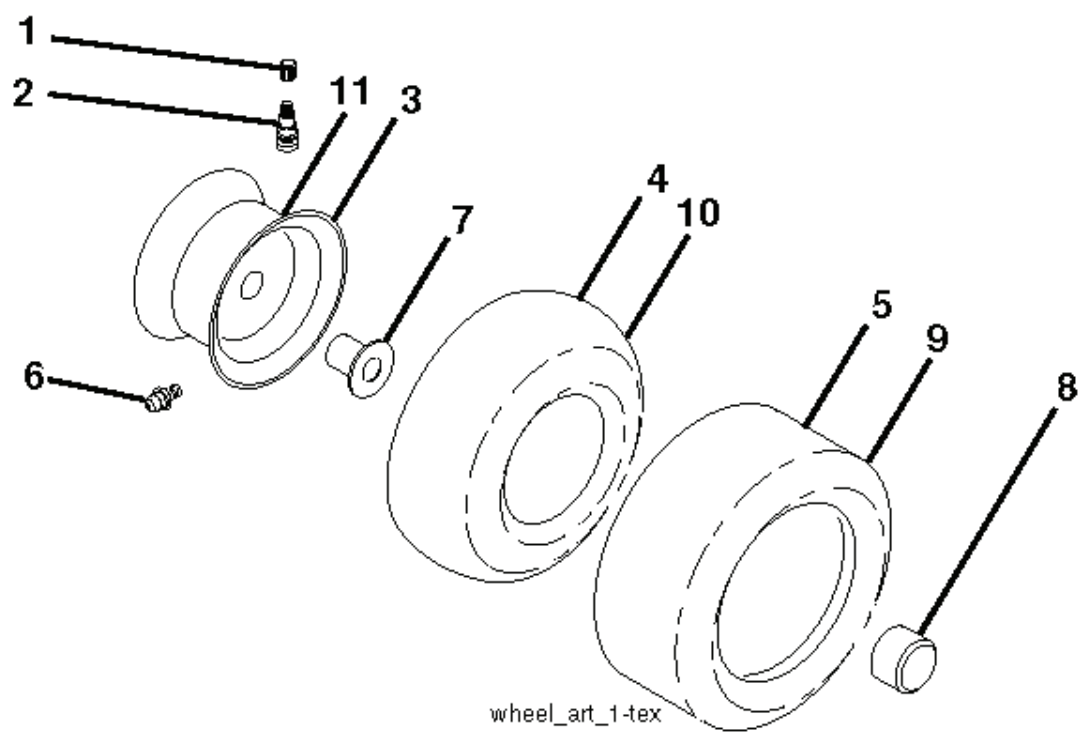

IGNITION SWITCH

POSITION	CIRCUIT	"MAKE"
OFF	M+G+A1	
RUN/OVERRIDE	B+A1	
RUN	B+A1	L+A2
START	B+S+A1	

03107

WIRING INSULATED CLIPS
NOTE: IF WIRING INSULATED CLIPS WERE REMOVED FOR SERVICING OF UNIT, THEY SHOULD BE RE-INSTALLED TO PROPERLY SECURE YOUR WIRING.

steering-tex_HUSQSR11_5

REF.	PART NO.	DESCRIPTION	REMARK	QTY.	KIT
1	597866101	SERVICE KIT		1	
2	532195968	SHAFT		1	
4	532403087	SPINDLE	LH	1	
5	532403088	SPINDLE	RH	1	
6	532006266	WASHER		1	
7	532121748	WASHER		1	
8	812000029	RETAINER RING		1	
9	532121232	HUB CAP		1	
13	532121749	WASHER		1	
14	596238701	WASHER		1	
15	873540600	NUT		1	
16	587016002	SHAFT		1	
19	532194729	PLATE		1	
21	586840201	ADAPTER		1	
22	585029802	BEARING		1	
26	594949101	CAP		1	
27	596933401	WASHER		1	
28	817000612	SCREW		1	
35	532194732	PLATE		1	
45	587016401	WASHER		1	
50	873900600	NUT		1	
53	532188967	WASHER		1	
57	532407465	BRACKET		1	
58	532194747	BOLT		1	
59	532194748	WASHER		1	
60	873971000	NUT		1	
61	597070202	LINKAGE	LH	1	
62	597070302	LINKAGE	RH	1	
63	817000512	SCREW		1	
64	532199849	SPRING RETAINER		1	
66	871020748	BOLT		1	
67	532194737	BUSHING		1	
68	873900700	NUT		1	
69	532199162	WASHER		1	
70	585338801	BRACKET		1	
75	580683701	PINION		1	
76	580683601	SCREW		1	
122	532444962	CAP		1	

REF.	PART NO.	DESCRIPTION	REMARK	QTY.	KIT
1	532059192	CAP VALVE		1	
2	532065139	NIPPLE		1	
3	532138336	RIM	Front 6"	1	
4	532059904	HOSE	(Service Item Only)	1	
5	532106222	TIRE	Front 15" x 6.0"-6"	1	
6	532000278	NIPPLE	(Front Wheel Only)	1	
7	532009040	BEARING	(Front Wheel Only)	1	
8	532175039	HUB CAP		1	
9	532122082	TIRE	Rear 20" x 8"-8"	1	
10	532007152	TUBE	(Service Item Only)	1	
11	532138337	RIM SPROCKET	Rear 8"	1	
	532144334	SEALING FOAM		1	