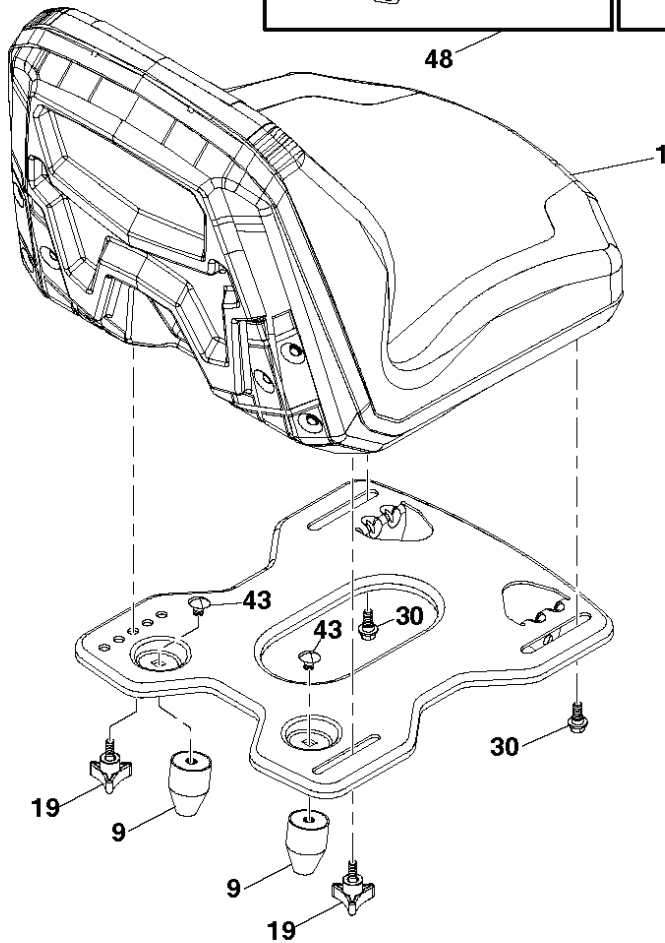

*OPTIONAL

seat-lex_king 129_arm-kit_3

REF.	PART NO.	DESCRIPTION	REMARK	QTY.	KIT
1	597658101	SEAT		1	
2	597329902	BRACKET		1	
3	590777602	BRACKET		1	
6	521996502	NUT		1	
8	532171877	BOLT		1	
9	597785101	BUMPER		1	
19	597783101	KNOB		1	
21	596240701	BOLT		1	
30	597781801	BOLT		1	
37	594944401	NUT		1	
43	597869301	BOLT		1	
48	597658203	SERVICE KIT		1	
49	597959401	COVER		1	
50	598001601	SERVICE KIT		1