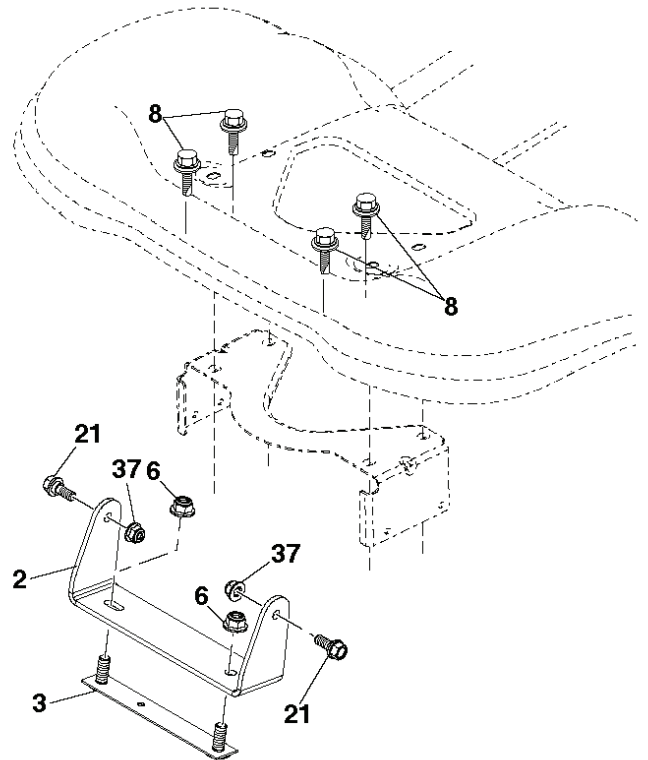

*OPTIONAL

seat-lex_king 129_arm-kit_3

REF.	PART NO.	DESCRIPTION	REMARK	QTY.	KIT
1	597658101	SEAT		1	
2	597329902	BRACKET		1	
3	590777602	BRACKET		1	
6	521996502	NUT		1	
8	532171877	BOLT		1	
9	597785101	BUMPER		1	
19	597783101	KNOB		1	
21	596240701	BOLT		1	
30	597781801	BOLT		1	
37	594944401	NUT		1	
43	597869301	BOLT		1	
48	597658203	SERVICE KIT		1	
49	597959401	COVER		1	
50	598001601	SERVICE KIT		1