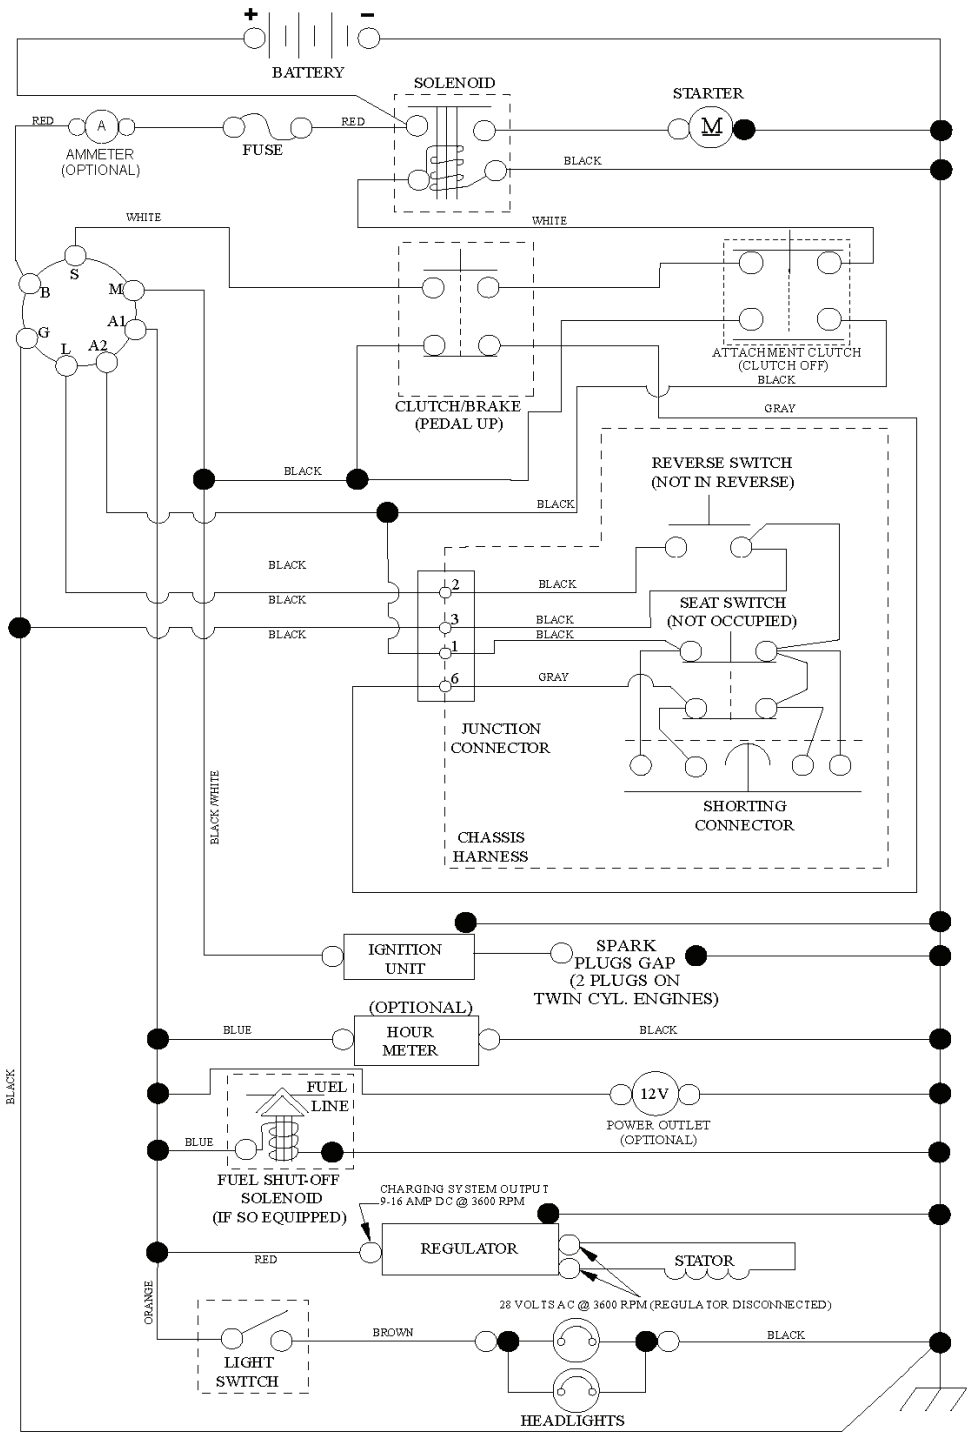

IGNITION SWITCH

POSITION	CIRCUIT	"MAKE"
OFF	M+G+A1	
RUN/OVERRIDE	B+A1	
RUN	B+A1	L+A2
START	B+S+A1	

03107

WIRING INSULATED CLIPS
NOTE: IF WIRING INSULATED CLIPS WERE REMOVED FOR SERVICING OF UNIT, THEY SHOULD BE RE-INSTALLED TO PROPERLY SECURE YOUR WIRING.