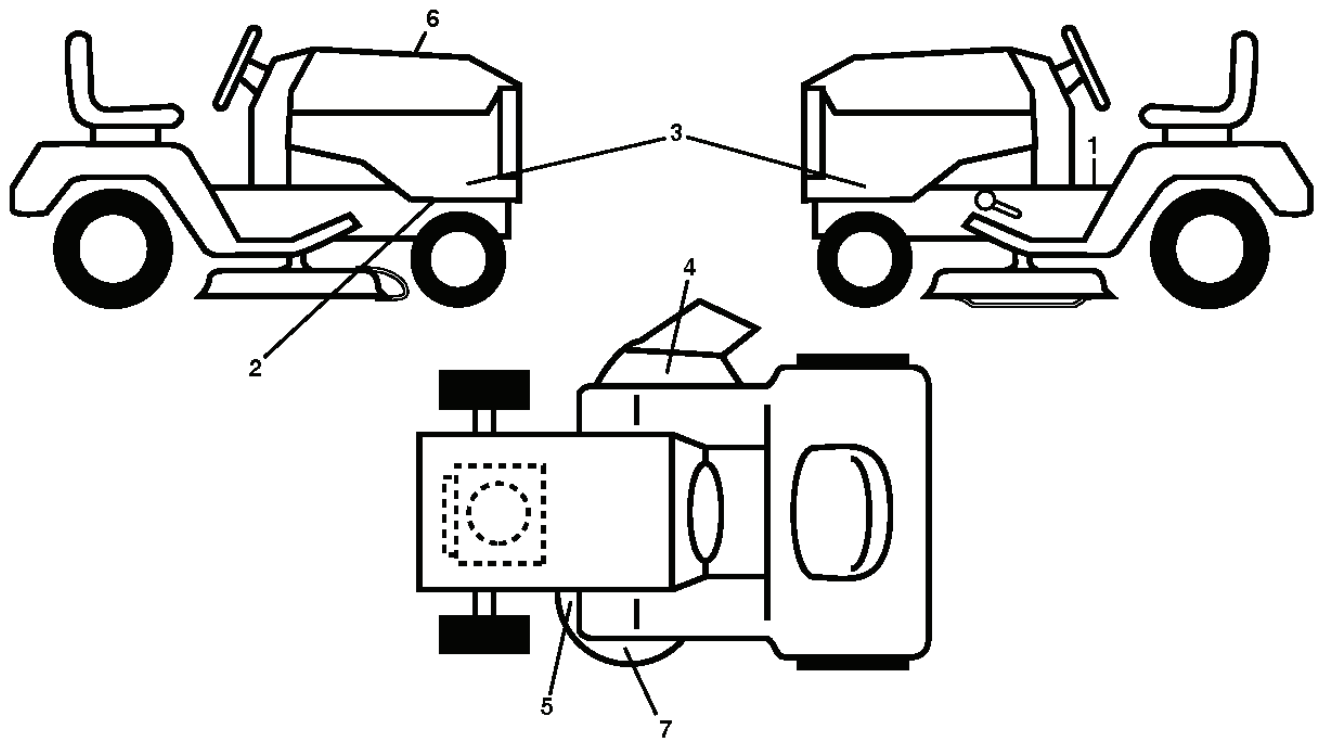

IGNITION SWITCH

POSITION	CIRCUIT	"MAKE"
OFF	M+G+A1	
RUN/OVERRIDE	B+A1	
RUN	B+A1	L+A2
START	B+S+A1	

03107

WIRING INSULATED CLIPS
NOTE: IF WIRING INSULATED CLIPS WERE REMOVED FOR SERVICING OF UNIT, THEY SHOULD BE RE-INSTALLED TO PROPERLY SECURE YOUR WIRING.

REF.	PART NO.	DESCRIPTION	REMARK	QTY.	KIT
1	532059192	CAP VALVE		1	
2	532065139	NIPPLE		1	
3	532138336	RIM	Front 6"	1	
4	532059904	HOSE	(Service Item Only)	1	
5	532106222	TIRE	Front 15" x 6.0"-6"	1	
6	532000278	NIPPLE	(Front Wheel Only)	1	
7	532009040	BEARING	(Front Wheel Only)	1	
8	532175039	HUB CAP		1	
9	532122082	TIRE	Rear 20" x 8"-8"	1	
10	532007152	TUBE	(Service Item Only)	1	
11	532138337	RIM SPROCKET	Rear 8"	1	
	532144334	SEALING FOAM		1	