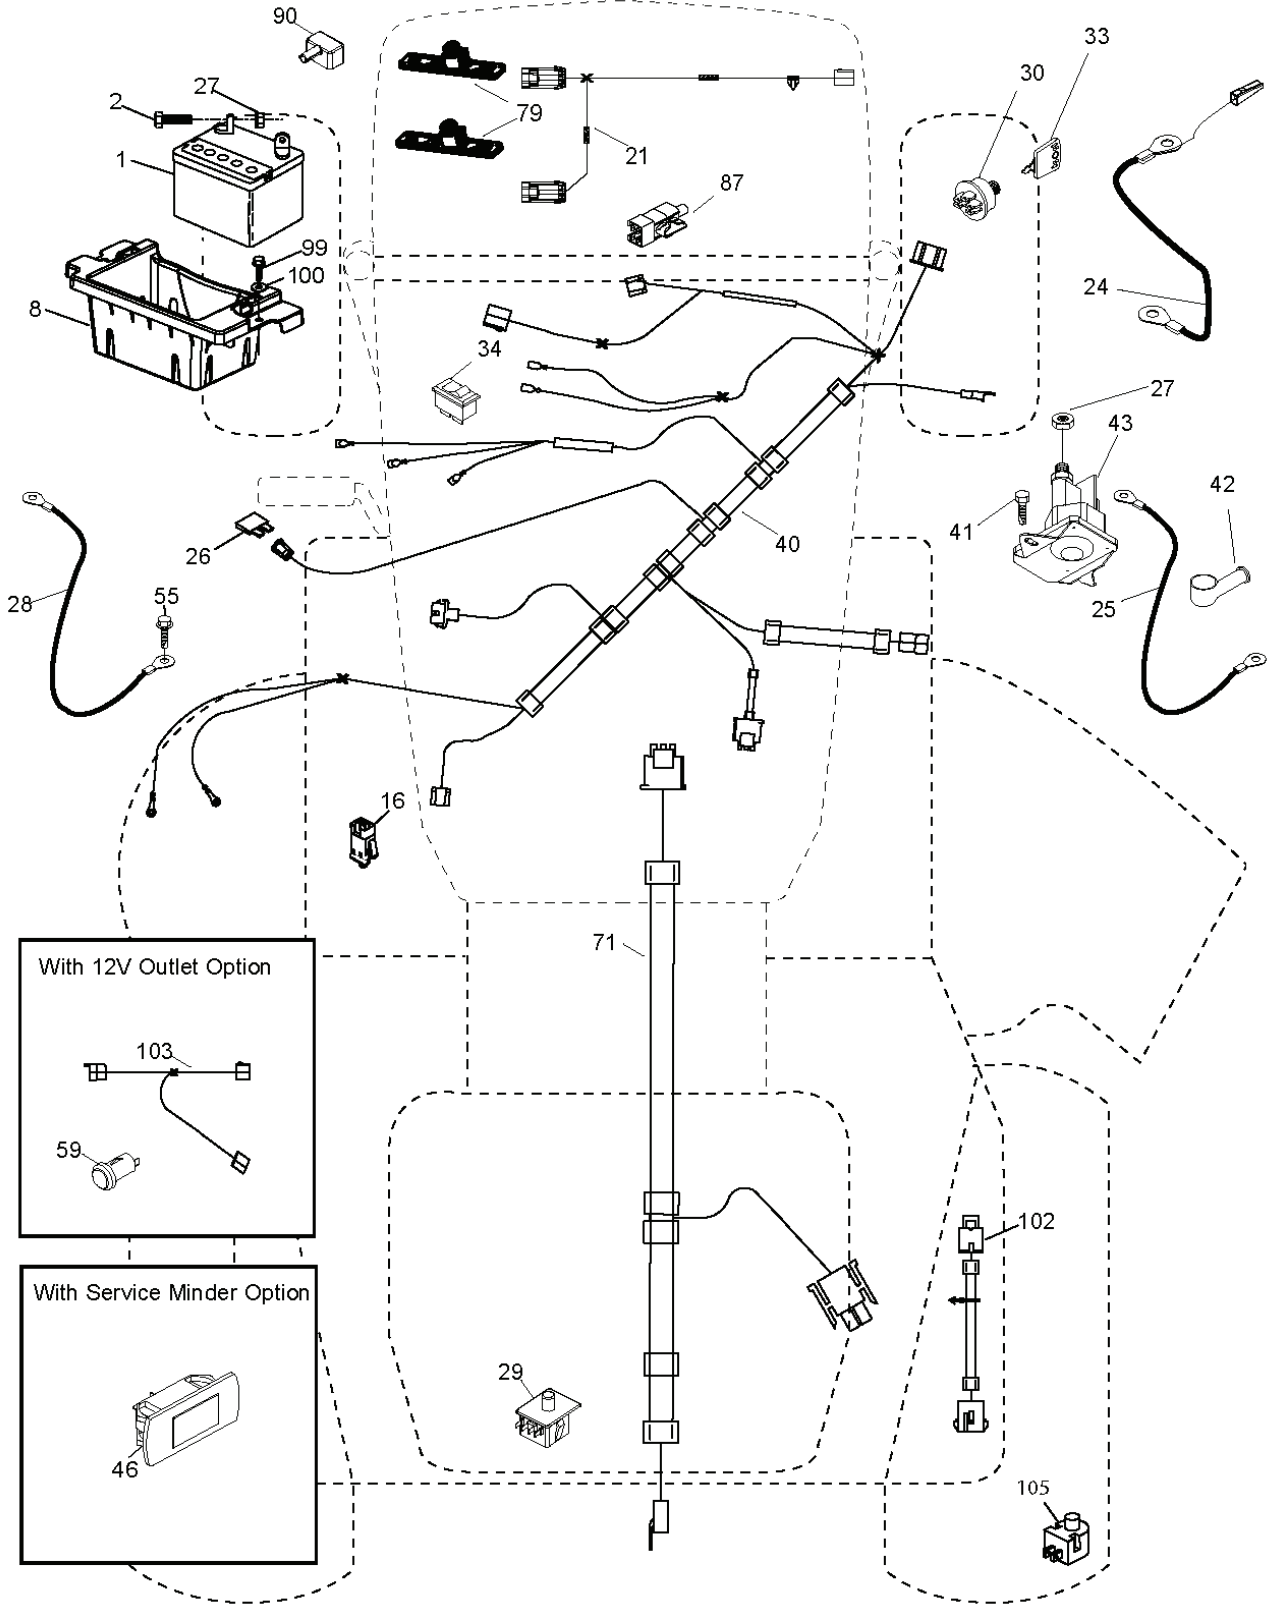

T05KLED

REF.	PART NO.	DESCRIPTION	REMARK	QTY.	KIT
1	532163465	BATTERY		1	
2	874760412	BOLT		1	
8	587205101	TRAY		1	
16	532176138	MICRO SWITCH		1	
21	585436402	HARNESS		1	
24	585555601	CABLE		1	
25	585555501	CABLE		1	
26	532175158	FUSE		1	
27	596133601	LOCK NUT		1	
28	532416588	CABLE		1	
29	532192749	SWITCH.SEAT.DP W/RAMPS		1	
30	532193350	IGNITION MODULE		1	
33	532411935	KEY		1	
34	532110712	SWITCH		1	
40	501133001	HARNESS		1	
41	817720408	SCREW		1	
42	532131563	COVER		1	
43	582042802	SOLENOID		1	
46	594919101	HOUR METER		1	
55	817060512	SCREW		1	
71	532194276	CABLE ASSY		1	
79	597523001	LIGHT		1	
87	532197802	SWITCH		1	
90	532435395	TERMINAL COVER		1	
99	817670412	SCREW		1	
100	596135301	WASHER		1	
102	532404454	CABLE		1	
105	532407568	SWITCH		1