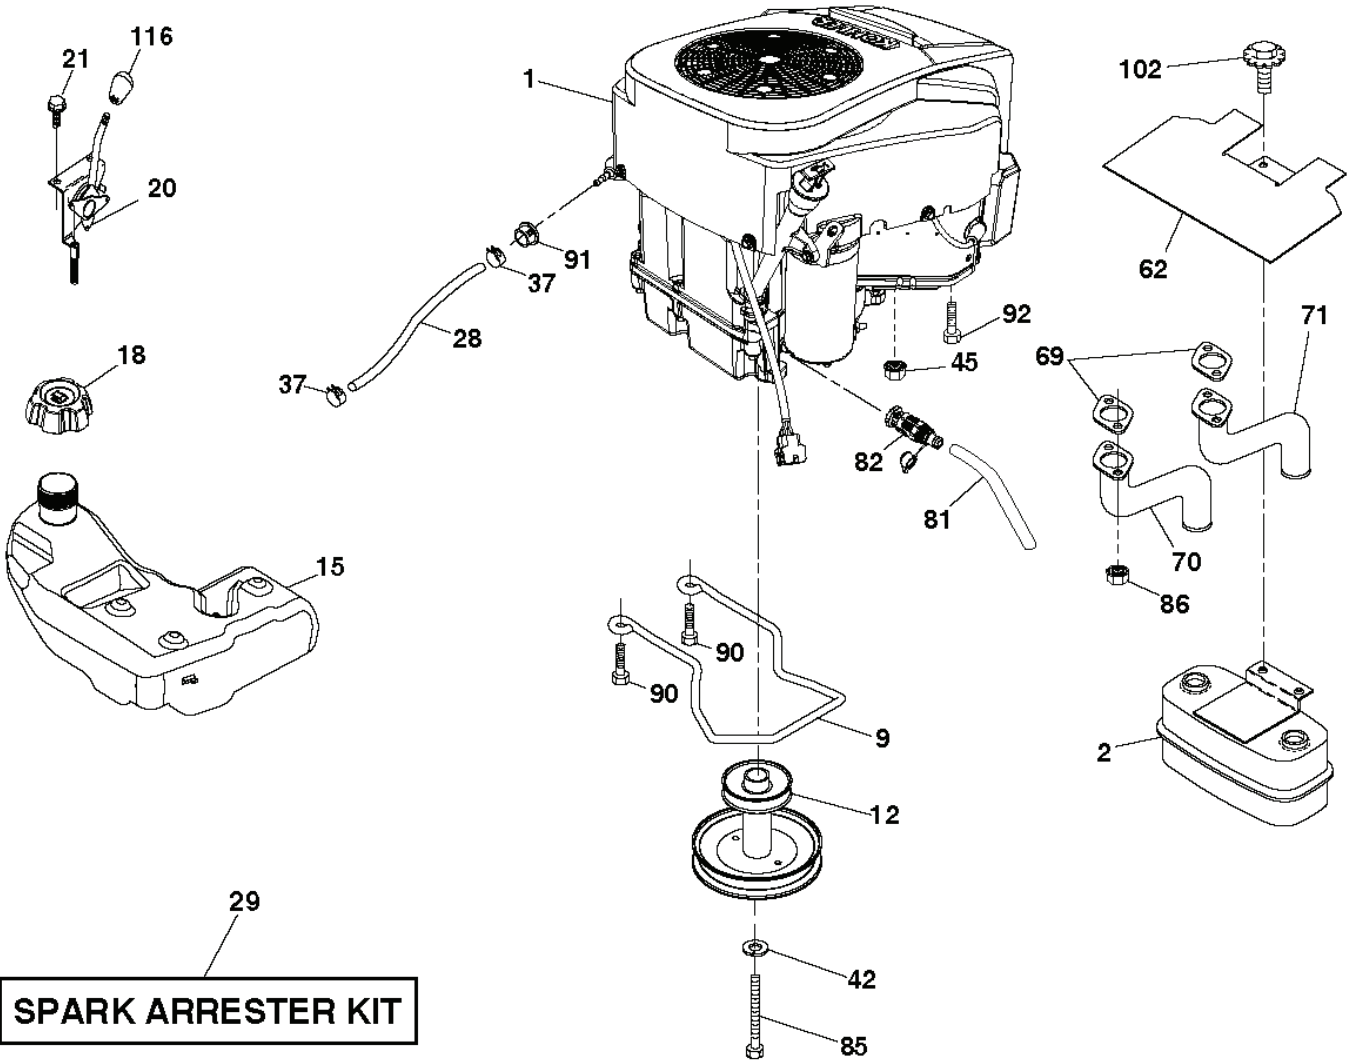

Engine-tex_Kohl-2cyl_92

REF.	PART NO.	DESCRIPTION	REMARK	QTY.	KIT
1	000000000	W/O DESCRIPTION	Engine Kohler Model No. KT7.22HPSC.LT.US/C (529818401)	1	
2	589818701	MUFFLER		1	
9	596501502	KEEPER		1	
12	586728901	PULLEY		1	
15	532438028	FUEL TANK	Fits 2.75" filler neck	1	
18	585124801	FUEL CAP ASSY	Fits 2.75" filler neck	1	
18	529989702	CAP	Fits 2.00" filler neck	1	
20	587631703	THROTTLE		1	
21	532438562	SCREW		1	
28	532401135	LINE.FUEL.64"REAR.EMIS		1	
29	532137180	SPARK ARRESTER KIT		1	
37	532123487	HOSE CLAMP		1	
42	596238901	WASHER		1	
45	596133601	LOCK NUT		1	
62	532434017	SHIELD		1	
69	532165391	GASKET		1	
70	583954501	TUBE		1	
71	583954801	TUBE		1	
81	532148456	TUBE		1	
82	532428287	PLUG		1	
85	501606501	BOLT		1	
86	532184362	NUT		1	
90	817000616	SCREW		1	
91	532187495	BUSHING		1	
92	817120616	SCREW		1	
102	817000512	SCREW		1	
116	539132624	KNOB		1	
	PART NO.		REMARK		KIT