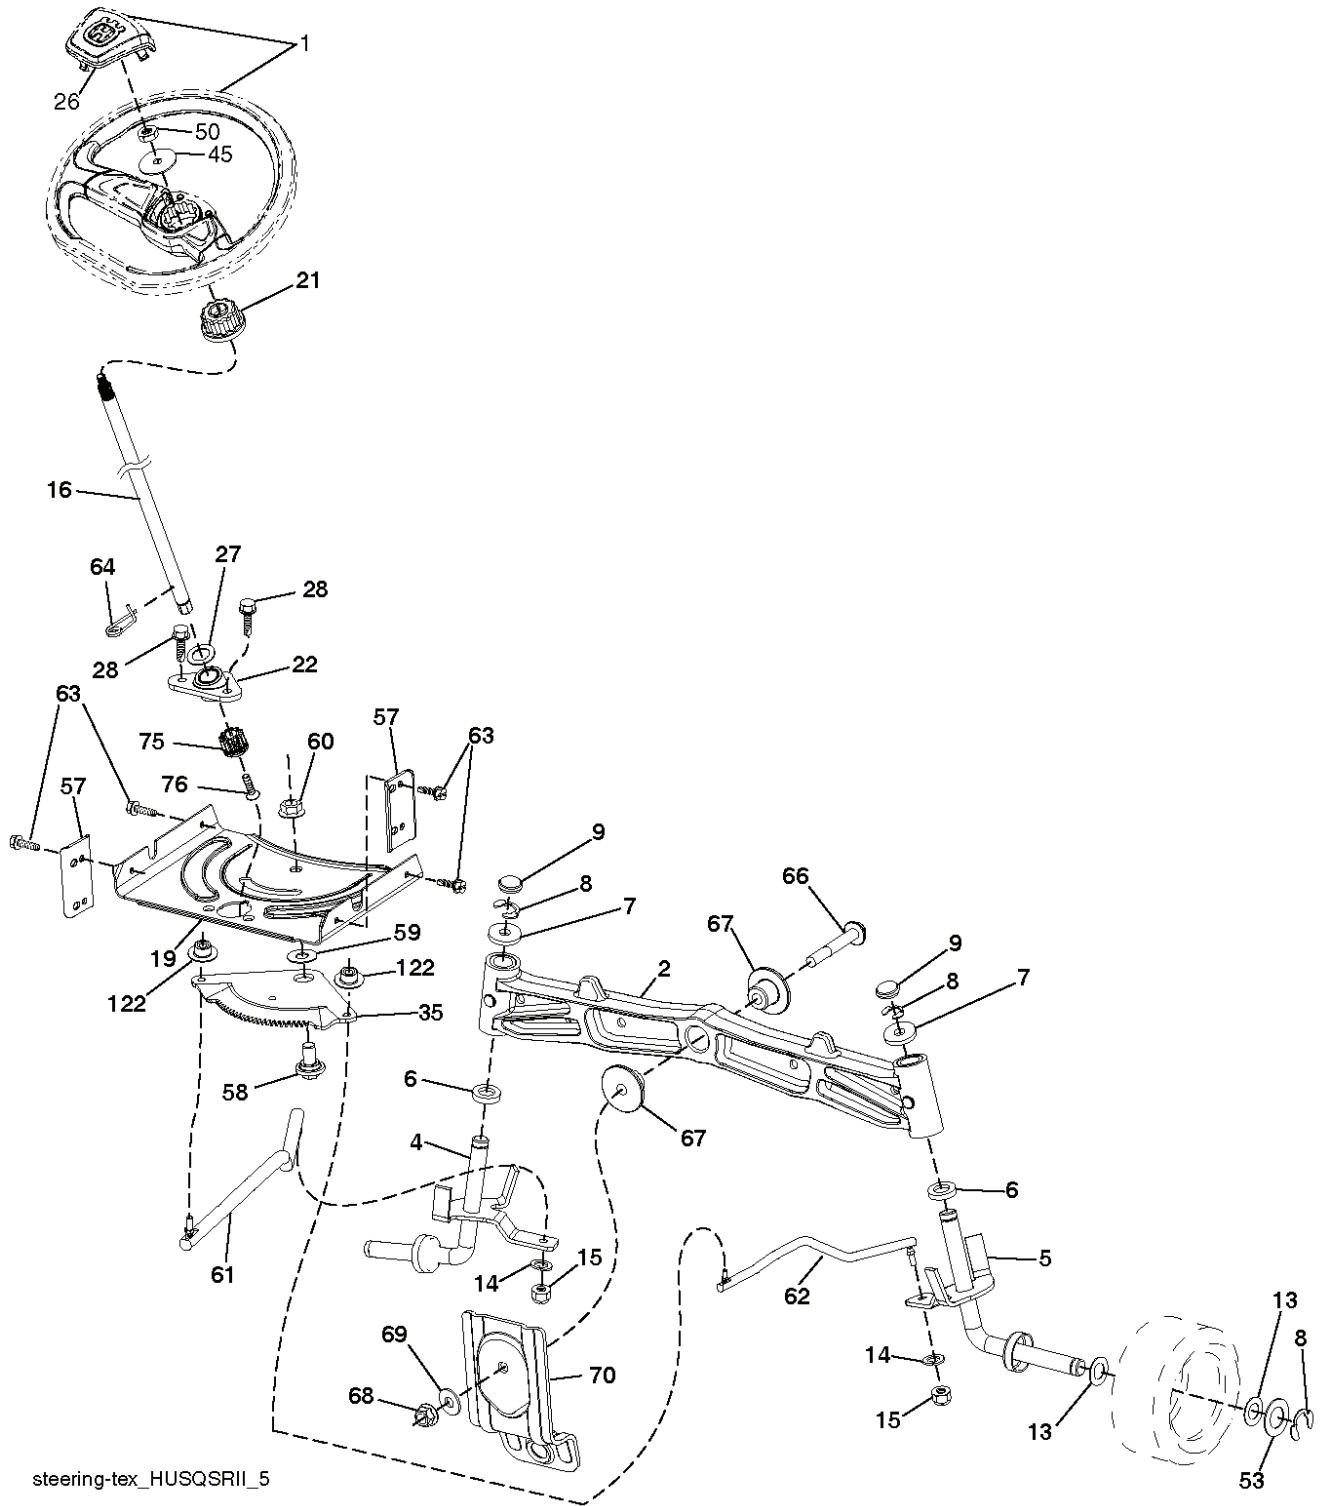

steering-tex_HUSQSR11_5

REF.	PART NO.	DESCRIPTION	REMARK	QTY.	KIT
1	597866101	SERVICE KIT		1	
2	532195968	SHAFT		1	
4	532403087	SPINDLE	LH	1	
5	532403088	SPINDLE	RH	1	
6	532006266	WASHER		1	
7	532121748	WASHER		1	
8	812000029	RETAINER RING		1	
9	532121232	HUB CAP		1	
13	532121749	WASHER		1	
14	596238701	WASHER		1	
15	873540600	NUT		1	
16	587016002	SHAFT		1	
19	532194729	PLATE		1	
21	586840201	ADAPTER		1	
22	585029802	BEARING		1	
26	594949101	CAP		1	
27	596933401	WASHER		1	
28	817000612	SCREW		1	
35	532194732	PLATE		1	
45	587016401	WASHER		1	
50	873900600	NUT		1	
53	532188967	WASHER		1	
57	532407465	BRACKET		1	
58	532194747	BOLT		1	
59	532194748	WASHER		1	
60	873971000	NUT		1	
61	597070202	LINKAGE	LH	1	
62	597070302	LINKAGE	RH	1	
63	817000512	SCREW		1	
64	532199849	SPRING RETAINER		1	
66	871020748	BOLT		1	
67	532194737	BUSHING		1	
68	873900700	NUT		1	
69	532199162	WASHER		1	
70	585338801	BRACKET		1	
75	580683701	PINION		1	
76	580683601	SCREW		1	
122	532444962	CAP		1