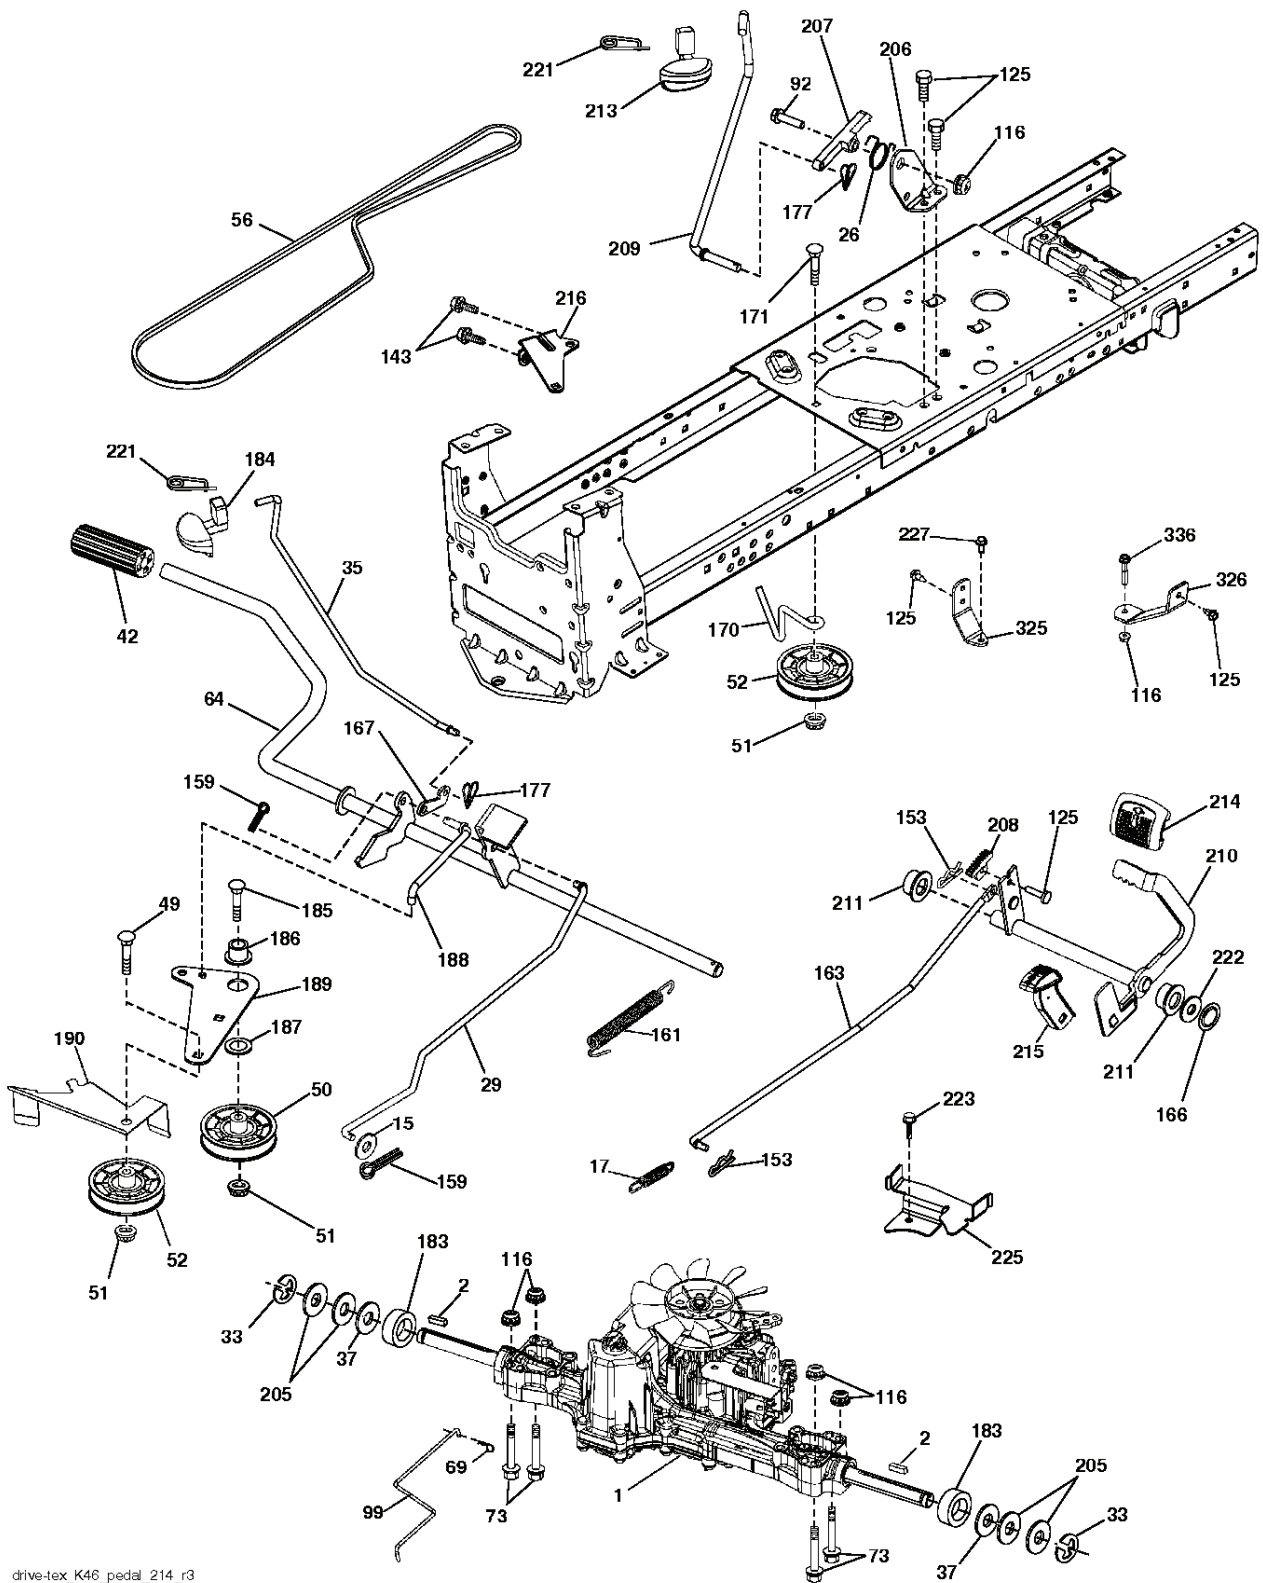

REF.	PART NO.	DESCRIPTION	REMARK	QTY.	KIT
1	000000000	W/O DESCRIPTION	TRANSAXLE TUFFTORQ K46CR (501051401)	1	
2	532123583	KEY		1	
15	596565301	WASHER		1	
17	532413678	SRPING.BRAKE.K46.GREEN*SUBS/2*		1	
26	532199679	SPRING		1	
29	532403806	ROD		1	
33	812000001	RETAINER RING		1	
35	590605902	ROD		1	
37	532188967	WASHER		1	
42	532008883	PEDAL RUBBER		1	
49	596136201	BOLT		1	
50	532194327	PULLEY		1	
51	873900600	NUT		1	
52	532194326	PULLEY		1	
56	592855201	BELT		1	
64	532197865	SHAFT		1	
69	532423303	HAIR PIN COTTER		1	
73	596136501	BOLT		1	
92	595305701	SCREW		1	
99	582404501	ROD		1	
116	596135701	LOCK NUT		1	
125	817000512	SCREW		1	
143	596030701	SCREW		1	
153	532004497	CLIP		1	
159	596029501	PIN		1	
161	532105709	SPRING		1	
163	593861001	ROD		1	
166	532429164	NUT		1	
167	532405257	LATCH		1	
170	532194322	KEEPER		1	
171	596136301	BOLT		1	
177	587225301	PIN		1	
183	532137057	SPACER		1	
184	587653701	HANDLE		1	
185	872110622	BOLT		1	
186	532194321	SPACER		1	
187	596135501	WASHER		1	
188	582217001	LINK		1	
189	532194317	PLATE		1	
190	532194318	BELT GUIDE		1	
205	532121748	WASHER		1	
206	532448596	BRACKET		1	
207	587031402	LATCH		1	
208	596564101	GEAR		1	
209	590527802	ROD		1	
210	532400980	PEDAL ARM		1	
211	532120183	BEARING		1	
213	532403119	CONTROL		1	
214	532421263	PAD		1	
215	586606502	PEDAL		1	
216	532196131	BRACKET		1	
221	532403187	SPRING		1	
222	879212010	WASHER		1	
223	598662601	BOLT		1	
225	532403319	BELT GUIDE		1	
227	596135901	BOLT		1	
325	585668502	BRACKET		1	
326	585670802	BRACKET		1	
336	587259602	BOLT		1