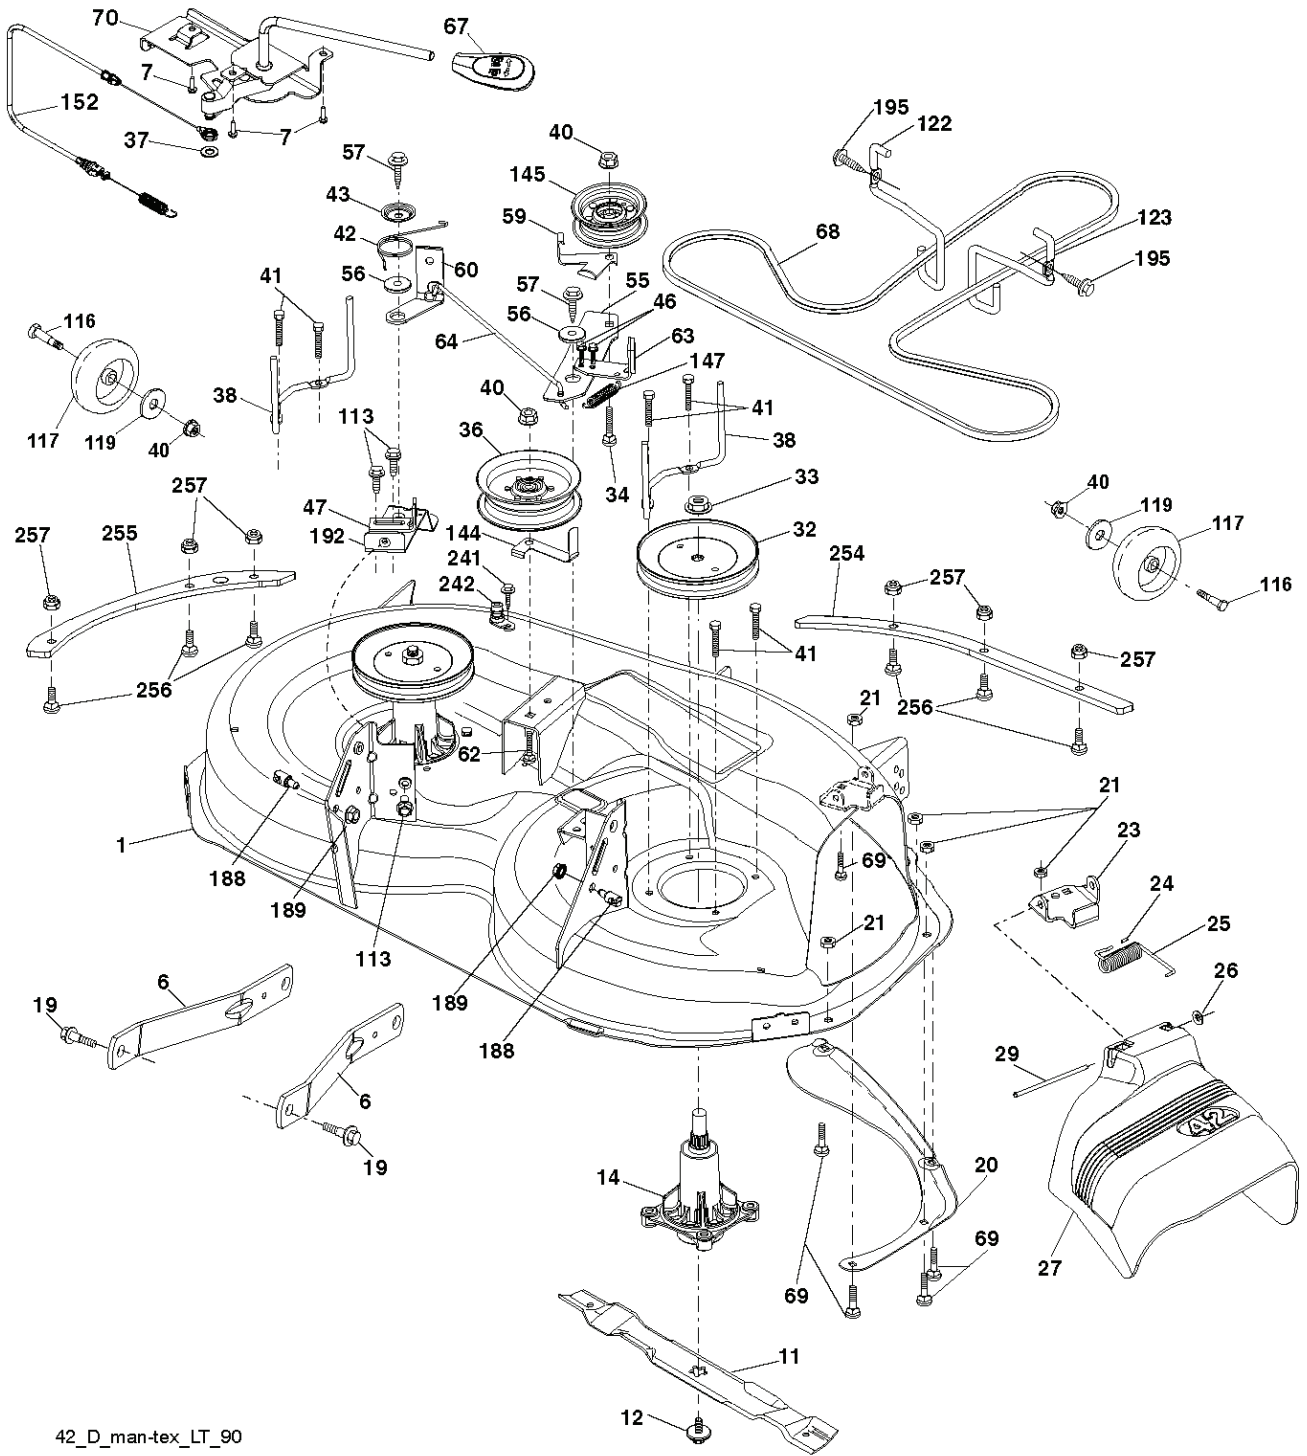

42_D_man-tex_LT_90

REF.	PART NO.	DESCRIPTION	REMARK	QTY.	KIT
	501417001	DECK		1	
1	501422201	SERVICE PARTS SYSTEM		1	
6	532195186	ARM		1	
7	596321701	SCREW		1	
11	532138971	BLADE		1	
12	584309301	SCREW		1	
14	587819701	MANDREL		1	
19	532196539	BOLT		1	
20	532159770	RAIL		1	
21	596040501	LOCK NUT		1	
23	532192557	HINGE		1	
24	532105304	HUB CAP		1	
25	532197026	TORSION SPRING		1	
26	532110452	NUT		1	
27	532403004	SHIELD		1	
29	595297001	ROD		1	
32	532197473	PULLEY		1	
33	596134801	HEXAGON NUT		1	
34	596136101	BOLT		1	
36	532197379	PULLEY		1	
37	596565301	WASHER		1	
38	589676102	KEEPER		1	
40	873900600	NUT		1	
41	584953901	BOLT		1	
42	532198410	SPRING		1	
43	532197256	SPRING		1	
46	532137729	SCREW		1	
47	532197250	BRACKET		1	
55	532437110	ARM		1	
56	532199092	SPACER		1	
57	817000616	SCREW		1	
59	532141043	GUARD	94	1	
60	532197261	ARM	LH	1	
62	596136301	BOLT		1	
63	532199477	ARM		1	
64	532199918	LINK BRAKE		1	
67	532403012	HANDLE		1	
68	598559101	BELT		1	
69	596136401	BOLT		1	
70	532199972	CLUTCH ASSY		1	
113	817000510	BOLT		1	
116	596434404	BOLT		1	
117	589527301	WHEEL		1	
119	596134901	WASHER		1	
122	532197258	BELT GUIDE	LH	1	
123	532197259	BELT GUIDE	RH	1	
144	532199204	BELT GUIDE		1	
145	532193197	PULLEY		1	
147	532401971	SPRING		1	
152	584243501	CABLE		1	
188	593824001	STUD		1	
189	596135701	LOCK NUT		1	
192	532197260	BRACKET		1	
195	817000612	SCREW		1	
241	532152927	SCREW		1	
242	532415598	HOSE COUPLING		1	
254	585316805	REINFORCEMENT PLATE		1	
255	585317005	REINFORCEMENT PLATE		1	
256	592807801	BOLT		1	
257	873900400	NUT		1	
--	532416405	COUPLING	NOT SHOWN	1