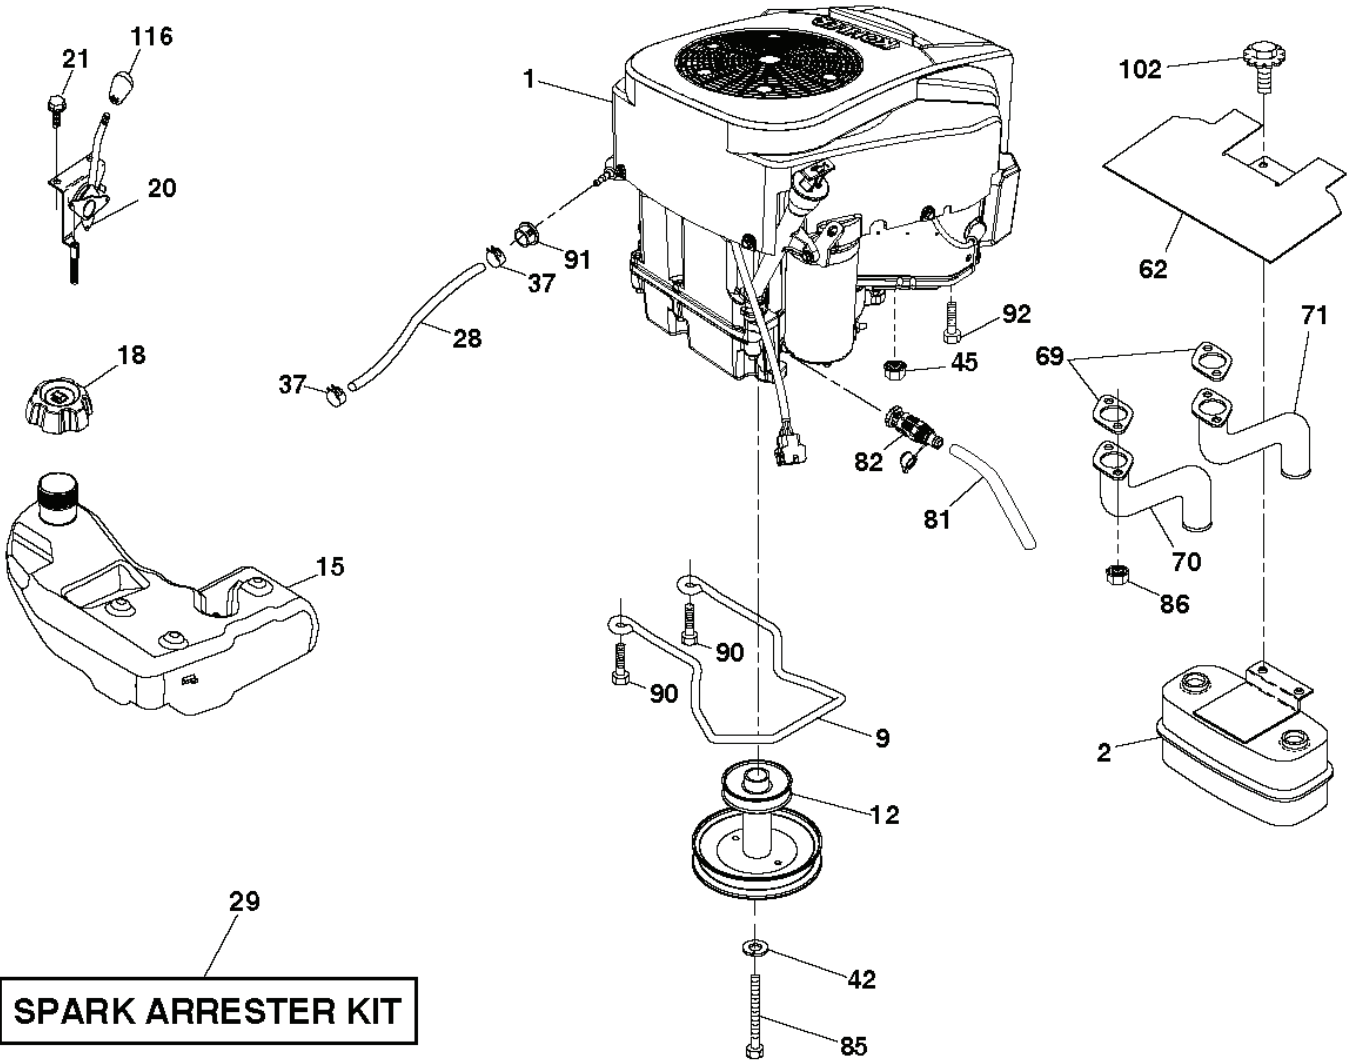

---

REF.	PART NO.	DESCRIPTION	REMARK	QTY.	KIT
1	581579001	DECAL		1	
2	599966801	DECAL		1	
3	529851501	DECAL		1	
4	581580001	DECAL		1	
5	584904601	DECAL		1	
6	529921501	DECAL		1	
--	581724801	DECAL	NOT SHOWN	1	
--	532439681	PLATE	"NOT SHOWN, LH"	1	
--	532439682	PAD	"NOT SHOWN, RH"	1	

T05KLED

With 12V Outlet Option

103

59

With Service Minder Option

46

REF.	PART NO.	DESCRIPTION	REMARK	QTY.	KIT
1	532163465	BATTERY		1	
2	874760412	BOLT		1	
8	587205101	TRAY		1	
16	532176138	MICRO SWITCH		1	
21	585436402	HARNESS		1	
24	585555601	CABLE		1	
25	585555501	CABLE		1	
26	532175158	FUSE		1	
27	596133601	LOCK NUT		1	
28	532416588	CABLE		1	
29	532192749	SWITCH.SEAT.DP W/RAMPS		1	
30	532193350	IGNITION MODULE		1	
33	532411935	KEY		1	
34	532110712	SWITCH		1	
40	501133001	HARNESS		1	
41	817720408	SCREW		1	
42	532131563	COVER		1	
43	582042802	SOLENOID		1	
46	594919101	HOUR METER		1	
55	817060512	SCREW		1	
71	532194276	CABLE ASSY		1	
79	597523001	LIGHT		1	
87	532197802	SWITCH		1	
90	532435395	TERMINAL COVER		1	
99	817670412	SCREW		1	
100	596135301	WASHER		1	
102	532404454	CABLE		1	
105	532407568	SWITCH		1	