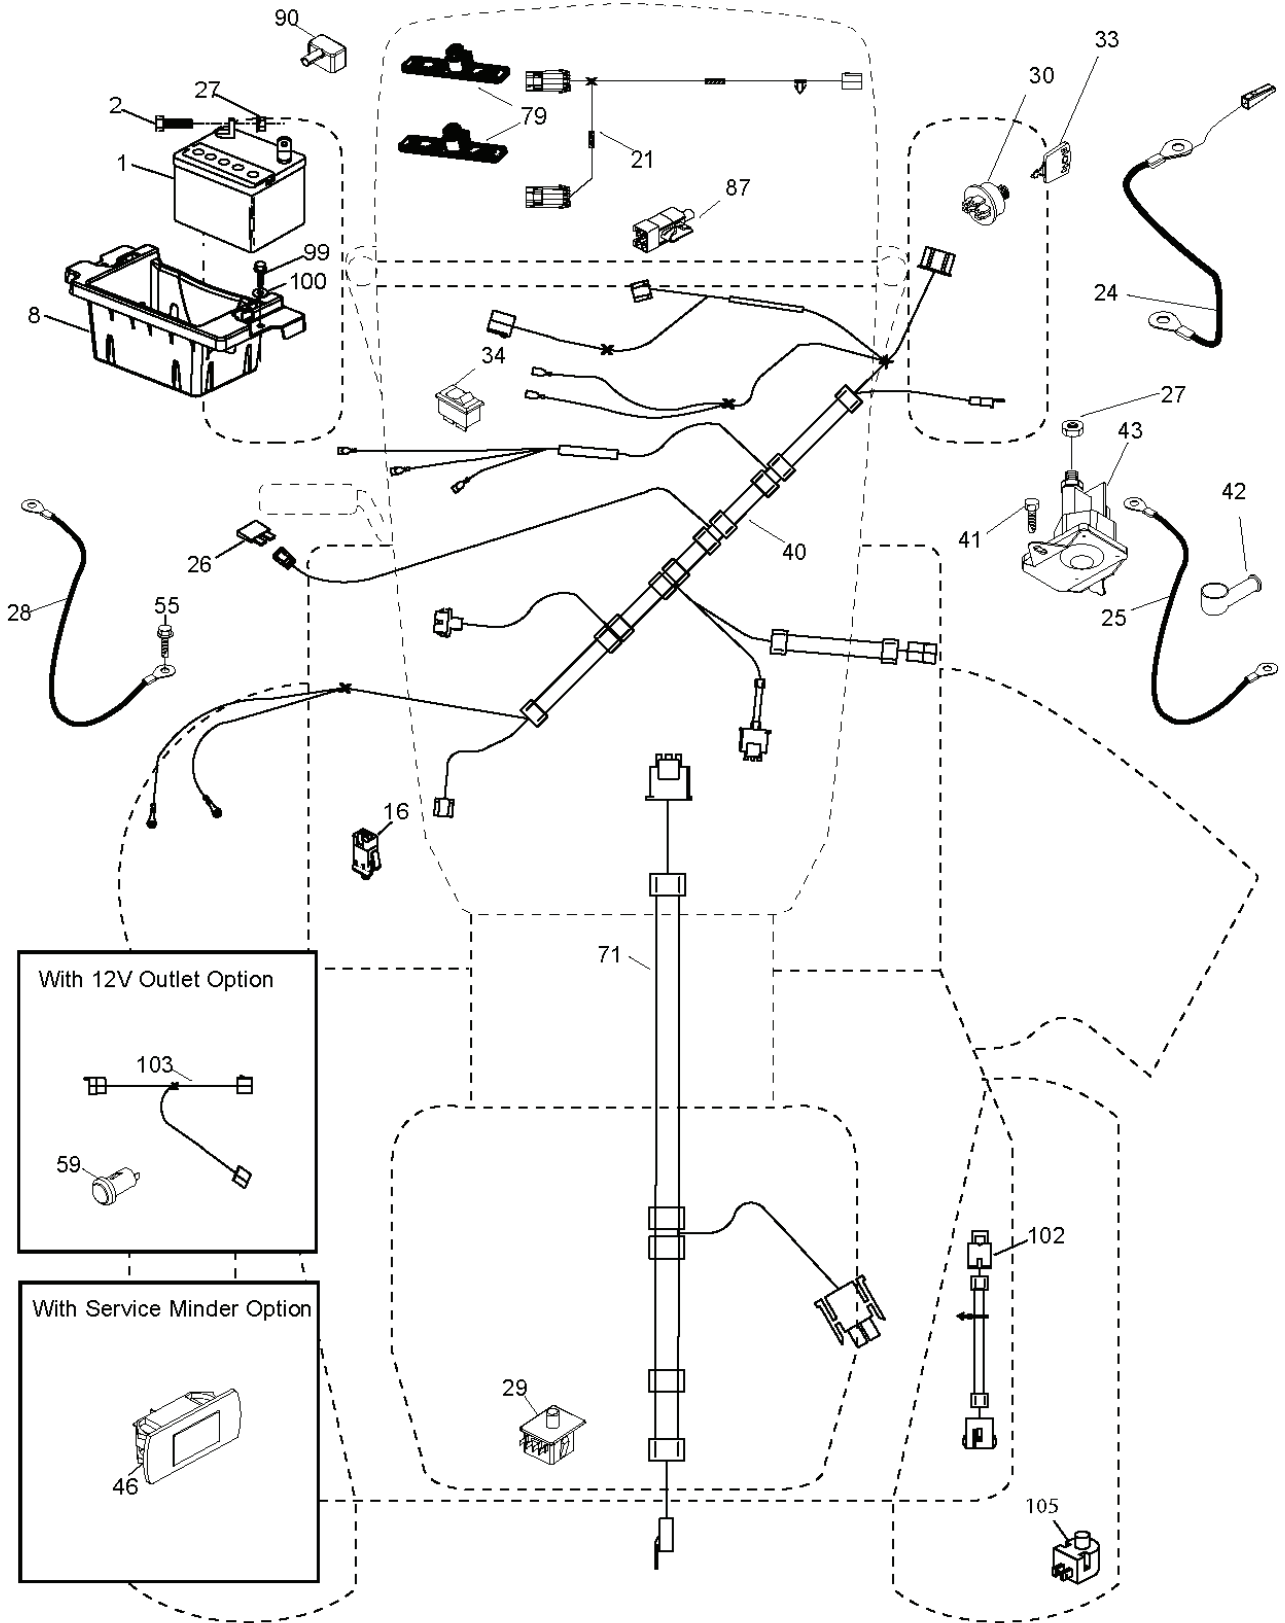

T05KLED

With 12V Outlet Option

103

59

With Service Minder Option

46

REF.	PART NO.	DESCRIPTION	REMARK	QTY.	KIT
1	532163465	BATTERY		1	
2	874760412	BOLT		1	
8	587205101	TRAY		1	
16	532176138	MICRO SWITCH		1	
21	585436402	HARNESS		1	
24	585555601	CABLE		1	
25	585555501	CABLE		1	
26	532175158	FUSE		1	
27	596133601	LOCK NUT		1	
28	532416588	CABLE		1	
29	532192749	SWITCH.SEAT.DP W/RAMPS		1	
30	532193350	IGNITION MODULE		1	
33	532411935	KEY		1	
34	532110712	SWITCH		1	
40	501133001	HARNESS		1	
41	817720408	SCREW		1	
42	532131563	COVER		1	
43	582042802	SOLENOID		1	
46	594919101	HOUR METER		1	
55	817060512	SCREW		1	
71	532194276	CABLE ASSY		1	
79	597523001	LIGHT		1	
87	532197802	SWITCH		1	
90	532435395	TERMINAL COVER		1	
99	817670412	SCREW		1	
100	596135301	WASHER		1	
102	532404454	CABLE		1	
105	532407568	SWITCH		1