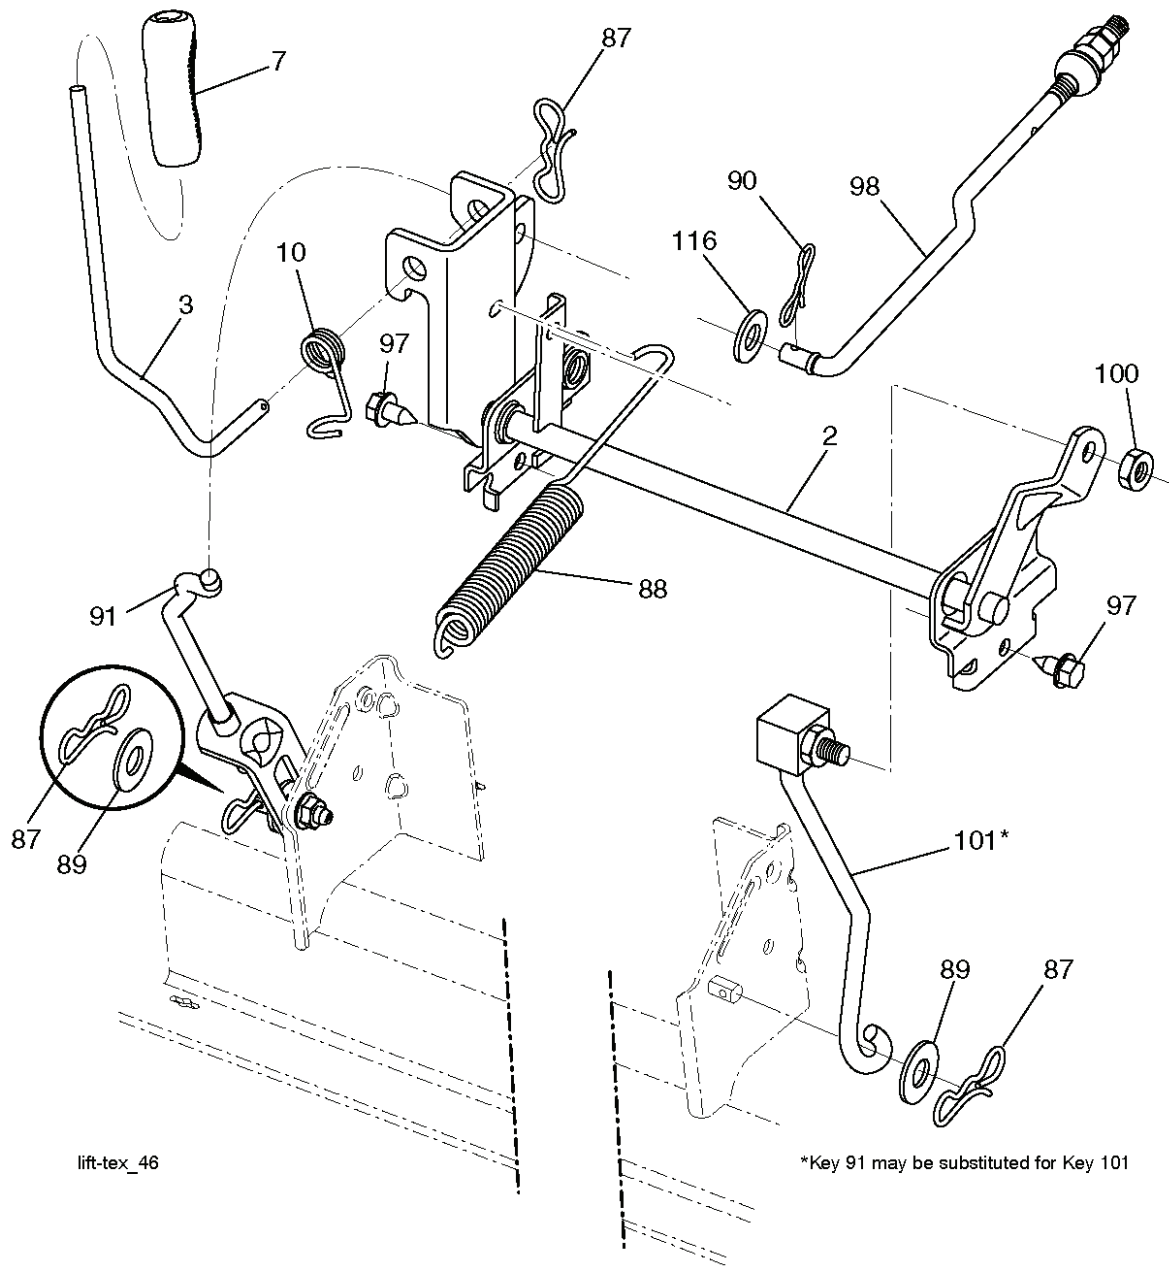

lift-tex_46

REF.	PART NO.	DESCRIPTION	REMARK	QTY.	KIT
2	532422027	SHAFT	RH	1	
3	594018001	LEVER	RH	1	
7	580962301	GRIP		1	
10	532196314	SPRING		1	
87	532194209	SPRING		1	
88	532410710	SPRING		1	
89	819191912	WASHER		1	
90	532194208	PIN		1	
91	589464803	LINK ASSY		1	
97	817000612	SCREW		1	
98	581506903	LINK ASSY		1	
100	595305901	NUT		1	
101	532407003	LINK		1	
116	594976501	WASHER		1