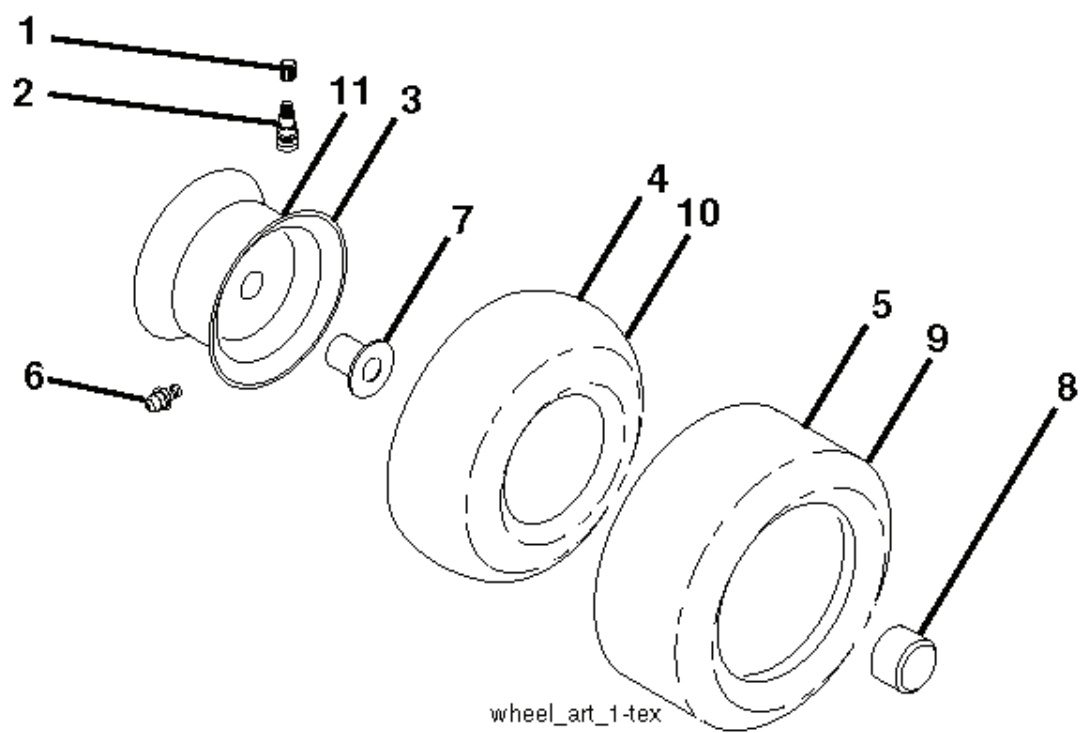

IGNITION SWITCH

POSITION	CIRCUIT	"MAKE"
OFF	M+G+A1	
RUN/OVERRIDE	B+A1	
RUN	B+A1	L+A2
START	B+S+A1	

03107

CHASSIS HARNESS CONNECTOR (MATING SIDE)

DASH HARNESS CONNECTOR (MATING SIDE)

WIRING INSULATED CLIPS  
NOTE: IF WIRING INSULATED CLIPS WERE REMOVED FOR SERVICING OF UNIT, THEY SHOULD BE RE-INSTALLED TO PROPERLY SECURE YOUR WIRING.

●  
NON-REMOVABLE CONNECTIONS

○  
REMOVABLE CONNECTIONS

steering-tex\_HUSQSR11\_5

REF.	PART NO.	DESCRIPTION	REMARK	QTY.	KIT
1	597866101	SERVICE KIT		1	
2	532195968	SHAFT		1	
4	532403087	SPINDLE	LH	1	
5	532403088	SPINDLE	RH	1	
6	532006266	WASHER		1	
7	532121748	WASHER		1	
8	812000029	RETAINER RING		1	
9	532121232	HUB CAP		1	
13	532121749	WASHER		1	
14	596238701	WASHER		1	
15	873540600	NUT		1	
16	587016002	SHAFT		1	
19	532194729	PLATE		1	
21	586840201	ADAPTER		1	
22	585029802	BEARING		1	
26	594949101	CAP		1	
27	596933401	WASHER		1	
28	817000612	SCREW		1	
35	532194732	PLATE		1	
45	587016401	WASHER		1	
50	873900600	NUT		1	
53	532188967	WASHER		1	
57	532407465	BRACKET		1	
58	532194747	BOLT		1	
59	532194748	WASHER		1	
60	873971000	NUT		1	
61	597070202	LINKAGE	LH	1	
62	597070302	LINKAGE	RH	1	
63	817000512	SCREW		1	
64	532199849	SPRING RETAINER		1	
66	871020748	BOLT		1	
67	532194737	BUSHING		1	
68	873900700	NUT		1	
69	532199162	WASHER		1	
70	585338801	BRACKET		1	
75	580683701	PINION		1	
76	580683601	SCREW		1	
122	532444962	CAP		1	

---

REF.	PART NO.	DESCRIPTION	REMARK	QTY.	KIT
1	532059192	CAP VALVE		1	
2	532065139	NIPPLE		1	
3	532138336	RIM	Front 6"	1	
4	532059904	HOSE	(Service Item Only)	1	
5	532106222	TIRE	Front 15" x 6.0"-6"	1	
6	532000278	NIPPLE	(Front Wheel Only)	1	
7	532009040	BEARING	(Front Wheel Only)	1	
8	532175039	HUB CAP		1	
9	532122082	TIRE	Rear 20" x 8"-8"	1	
10	532007152	TUBE	(Service Item Only)	1	
11	532138337	RIM SPROCKET	Rear 8"	1	
	532144334	SEALING FOAM		1	