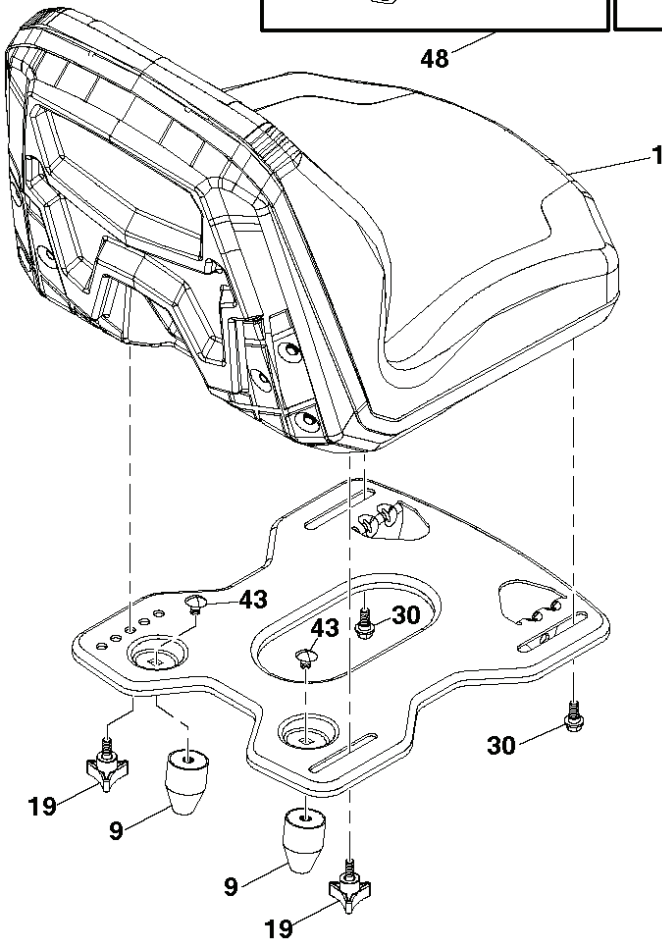

●  
NON-REMOVABLE CONNECTIONS

○  
REMOVABLE CONNECTIONS

steering-tex\_HUSQSR11\_5

REF.	PART NO.	DESCRIPTION	REMARK	QTY.	KIT
1	597866101	SERVICE KIT		1	
2	532195968	SHAFT		1	
4	532403087	SPINDLE	LH	1	
5	532403088	SPINDLE	RH	1	
6	532006266	WASHER		1	
7	532121748	WASHER		1	
8	812000029	RETAINER RING		1	
9	532121232	HUB CAP		1	
13	532121749	WASHER		1	
14	596238701	WASHER		1	
15	873540600	NUT		1	
16	587016002	SHAFT		1	
19	532194729	PLATE		1	
21	586840201	ADAPTER		1	
22	585029802	BEARING		1	
26	594949101	CAP		1	
27	596933401	WASHER		1	
28	817000612	SCREW		1	
35	532194732	PLATE		1	
45	587016401	WASHER		1	
50	873900600	NUT		1	
53	532188967	WASHER		1	
57	532407465	BRACKET		1	
58	532194747	BOLT		1	
59	532194748	WASHER		1	
60	873971000	NUT		1	
61	597070202	LINKAGE	LH	1	
62	597070302	LINKAGE	RH	1	
63	817000512	SCREW		1	
64	532199849	SPRING RETAINER		1	
66	871020748	BOLT		1	
67	532194737	BUSHING		1	
68	873900700	NUT		1	
69	532199162	WASHER		1	
70	585338801	BRACKET		1	
75	580683701	PINION		1	
76	580683601	SCREW		1	
122	532444962	CAP		1	

---

REF.	PART NO.	DESCRIPTION	REMARK	QTY.	KIT
1	532059192	CAP VALVE		1	
2	532065139	NIPPLE		1	
3	532138336	RIM	Front 6"	1	
4	532059904	HOSE	(Service Item Only)	1	
5	532106222	TIRE	Front 15" x 6.0"-6"	1	
6	532000278	NIPPLE	(Front Wheel Only)	1	
7	532009040	BEARING	(Front Wheel Only)	1	
8	532175039	HUB CAP		1	
9	532122082	TIRE	Rear 20" x 8"-8"	1	
10	532007152	TUBE	(Service Item Only)	1	
11	532138337	RIM SPROCKET	Rear 8"	1	
	532144334	SEALING FOAM		1	

**\*OPTIONAL**

48

49

50

seal-tex\_king 129\_arm-kit\_3

REF.	PART NO.	DESCRIPTION	REMARK	QTY.	KIT
1	597658101	SEAT		1	
2	597329902	BRACKET		1	
3	590777602	BRACKET		1	
6	521996502	NUT		1	
8	532171877	BOLT		1	
9	597785101	BUMPER		1	
19	597783101	KNOB		1	
21	596240701	BOLT		1	
30	597781801	BOLT		1	
37	594944401	NUT		1	
43	597869301	BOLT		1	
48	597658203	SERVICE KIT		1	
49	597959401	COVER		1	
50	598001601	SERVICE KIT		1	
	PART NO.		REMARK		KIT