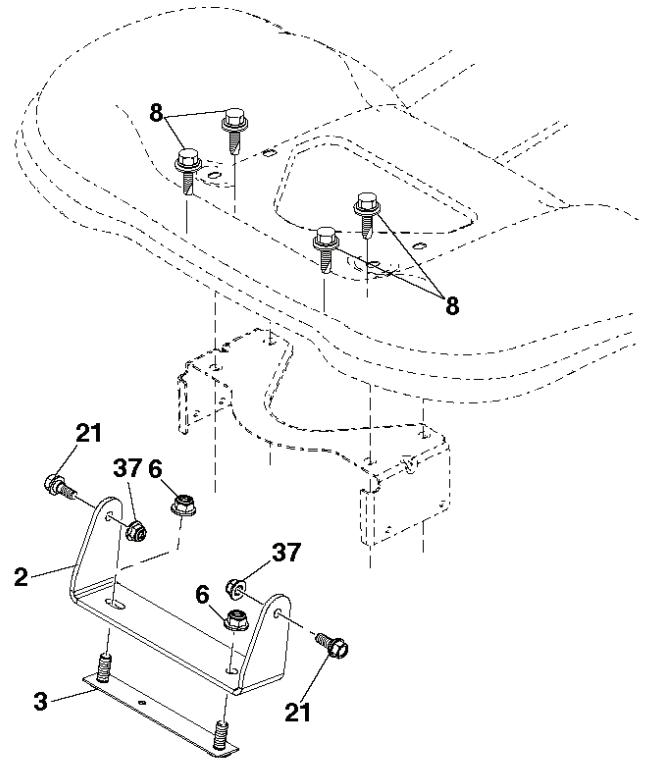

seal-tex_king 129_arm-kit_3