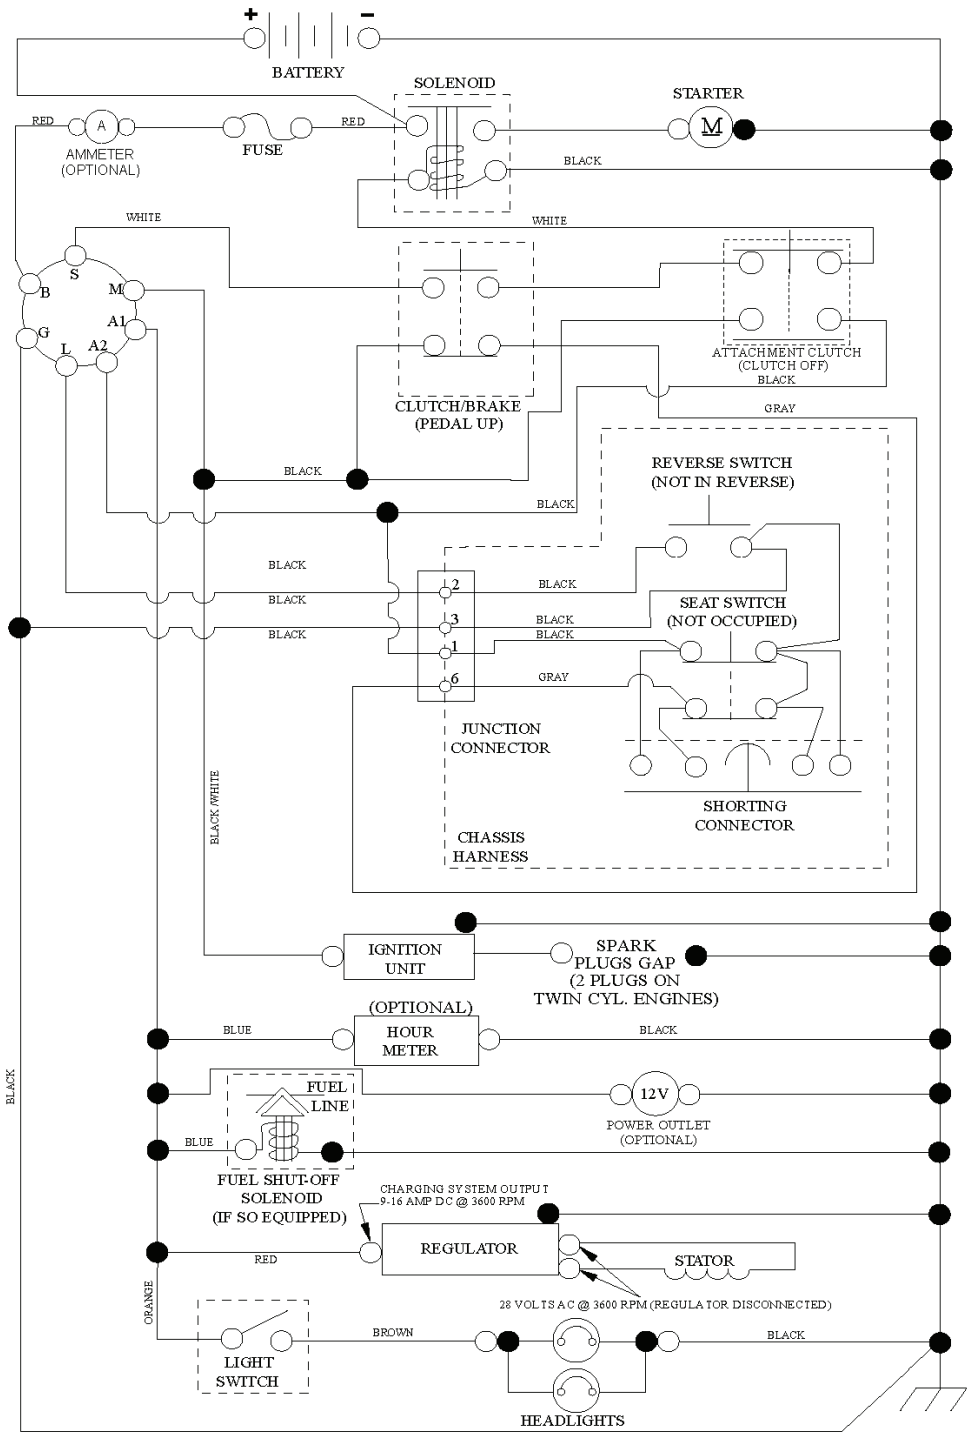

42\_D\_man-tex\_LT\_90

REF.	PART NO.	DESCRIPTION	REMARK	QTY.	KIT
	501417001	DECK		1	
1	501422201	SERVICE PARTS SYSTEM		1	
6	532195186	ARM		1	
7	596321701	SCREW		1	
11	532138971	BLADE		1	
12	584309301	SCREW		1	
14	587819701	MANDREL		1	
19	532196539	BOLT		1	
20	532159770	RAIL		1	
21	596040501	LOCK NUT		1	
23	532192557	HINGE		1	
24	532105304	HUB CAP		1	
25	532197026	TORSION SPRING		1	
26	532110452	NUT		1	
27	532403004	SHIELD		1	
29	595297001	ROD		1	
32	532197473	PULLEY		1	
33	596134801	HEXAGON NUT		1	
34	596136101	BOLT		1	
36	532197379	PULLEY		1	
37	596565301	WASHER		1	
38	589676102	KEEPER		1	
40	873900600	NUT		1	
41	584953901	BOLT		1	
42	532198410	SPRING		1	
43	532197256	SPRING		1	
46	532137729	SCREW		1	
47	532197250	BRACKET		1	
55	532437110	ARM		1	
56	532199092	SPACER		1	
57	817000616	SCREW		1	
59	532141043	GUARD	94	1	
60	532197261	ARM	LH	1	
62	596136301	BOLT		1	
63	532199477	ARM		1	
64	532199918	LINK BRAKE		1	
67	532403012	HANDLE		1	
68	598559101	BELT		1	
69	596136401	BOLT		1	
70	532199972	CLUTCH ASSY		1	
113	817000510	BOLT		1	
116	596434404	BOLT		1	
117	589527301	WHEEL		1	
119	596134901	WASHER		1	
122	532197258	BELT GUIDE	LH	1	
123	532197259	BELT GUIDE	RH	1	
144	532199204	BELT GUIDE		1	
145	532193197	PULLEY		1	
147	532401971	SPRING		1	
152	584243501	CABLE		1	
188	593824001	STUD		1	
189	596135701	LOCK NUT		1	
192	532197260	BRACKET		1	
195	817000612	SCREW		1	
241	532152927	SCREW		1	
242	532415598	HOSE COUPLING		1	
254	585316805	REINFORCEMENT PLATE		1	
255	585317005	REINFORCEMENT PLATE		1	
256	592807801	BOLT		1	
257	873900400	NUT		1	
--	532416405	COUPLING	NOT SHOWN	1	

IGNITION SWITCH

POSITION	CIRCUIT	"MAKE"
OFF	M+G+A1	
RUN/OVERRIDE	B+A1	
RUN	B+A1	L+A2
START	B+S+A1	

03107

CHASSIS HARNESS CONNECTOR (MATING SIDE)

DASH HARNESS CONNECTOR (MATING SIDE)

WIRING INSULATED CLIPS  
NOTE: IF WIRING INSULATED CLIPS WERE REMOVED FOR SERVICING OF UNIT, THEY SHOULD BE RE-INSTALLED TO PROPERLY SECURE YOUR WIRING.