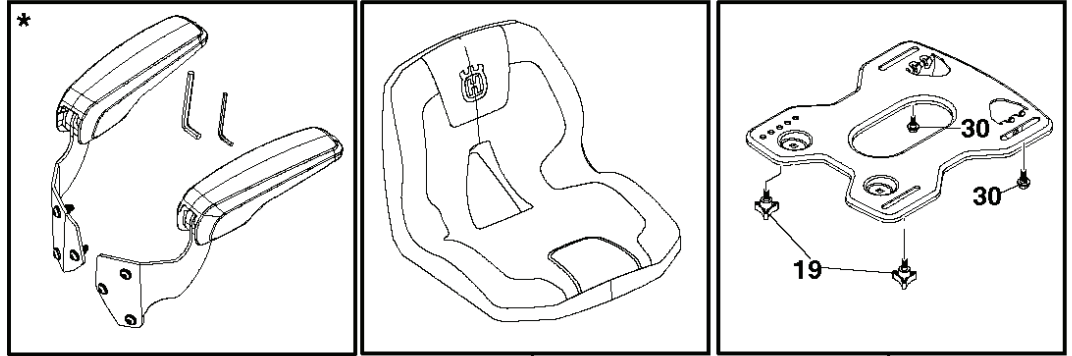

*OPTIONAL

48

49

50