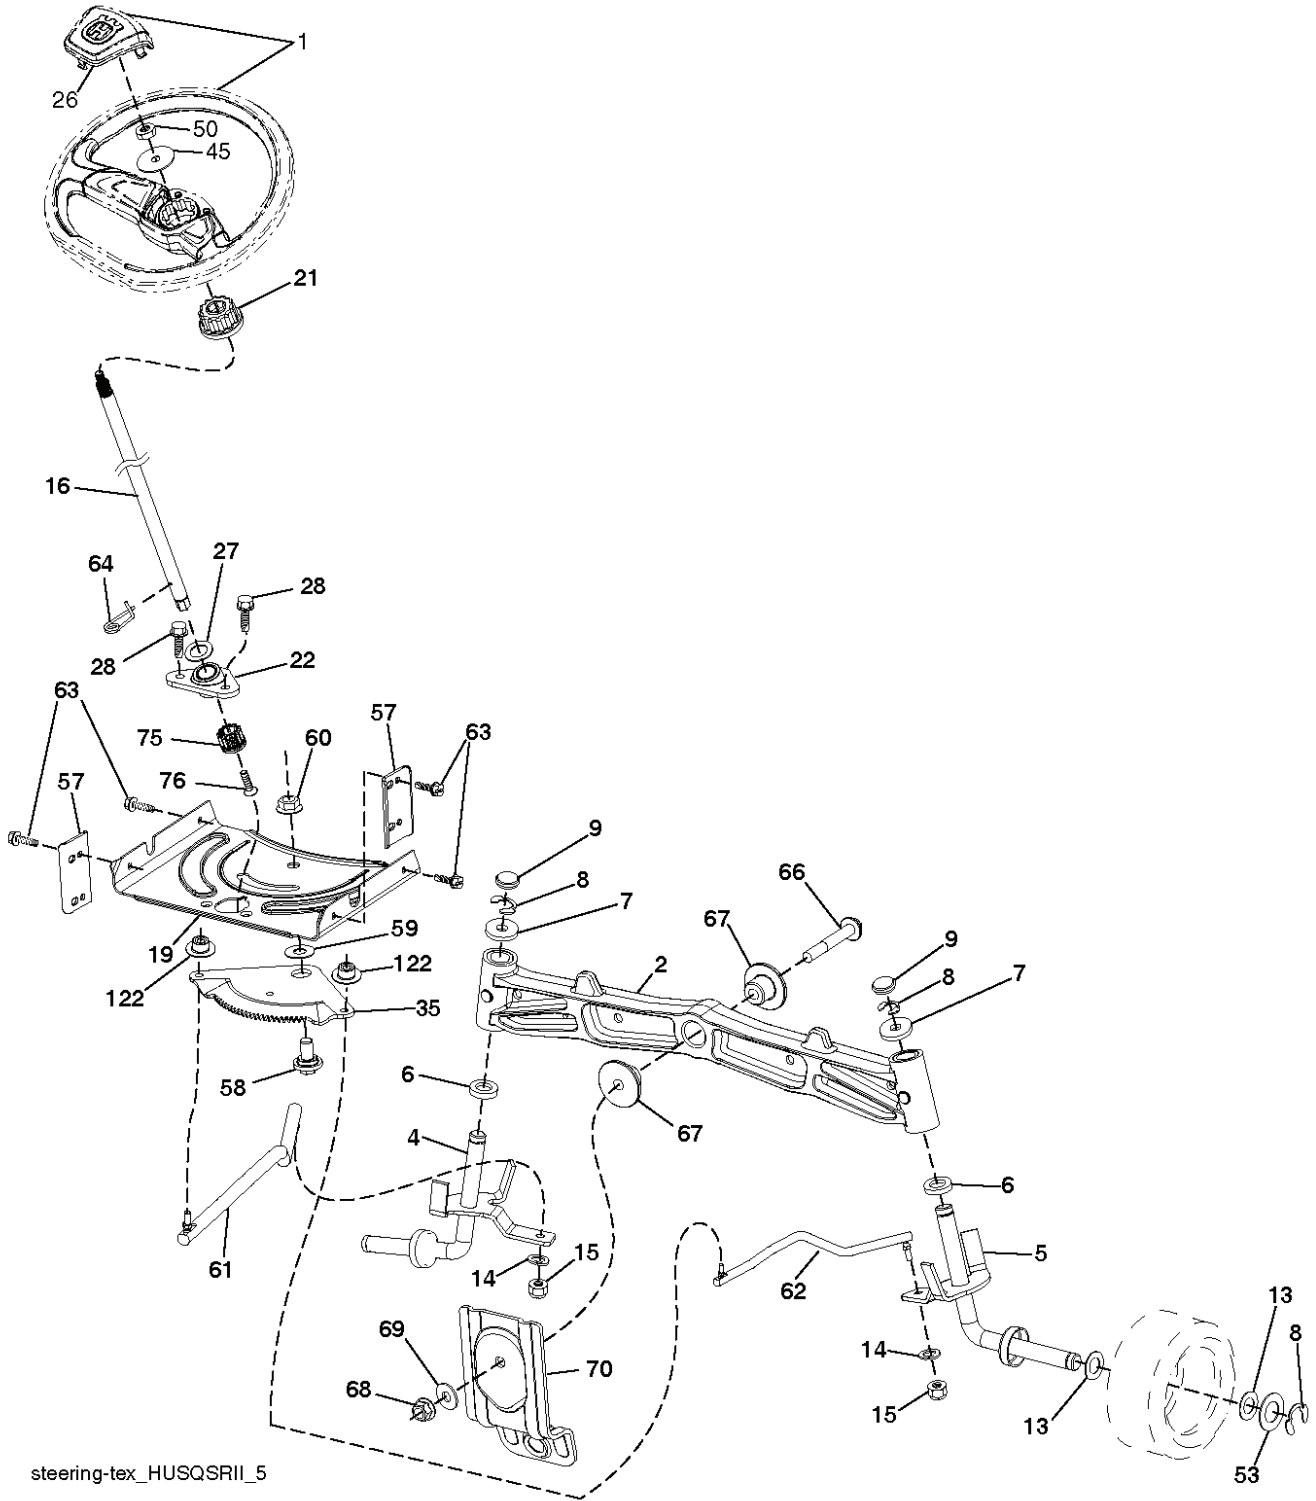

IGNITION SWITCH

POSITION	CIRCUIT	"MAKE"
OFF	M+G+A1	
RUN/OVERRIDE	B+A1	
RUN	B+A1	L+A2
START	B+S+A1	

03107

CHASSIS HARNESS CONNECTOR (MATING SIDE)

DASH HARNESS CONNECTOR (MATING SIDE)

WIRING INSULATED CLIPS  
NOTE: IF WIRING INSULATED CLIPS WERE REMOVED FOR SERVICING OF UNIT, THEY SHOULD BE RE-INSTALLED TO PROPERLY SECURE YOUR WIRING.

●  
NON-REMOVABLE CONNECTIONS

○  
REMOVABLE CONNECTIONS

steering-tex\_HUSQSR11\_5

REF.	PART NO.	DESCRIPTION	REMARK	QTY.	KIT
1	597866101	SERVICE KIT		1	
2	532195968	SHAFT		1	
4	532403087	SPINDLE	LH	1	
5	532403088	SPINDLE	RH	1	
6	532006266	WASHER		1	
7	532121748	WASHER		1	
8	812000029	RETAINER RING		1	
9	532121232	HUB CAP		1	
13	532121749	WASHER		1	
14	596238701	WASHER		1	
15	873540600	NUT		1	
16	587016002	SHAFT		1	
19	532194729	PLATE		1	
21	586840201	ADAPTER		1	
22	585029802	BEARING		1	
26	594949101	CAP		1	
27	596933401	WASHER		1	
28	817000612	SCREW		1	
35	532194732	PLATE		1	
45	587016401	WASHER		1	
50	873900600	NUT		1	
53	532188967	WASHER		1	
57	532407465	BRACKET		1	
58	532194747	BOLT		1	
59	532194748	WASHER		1	
60	873971000	NUT		1	
61	597070202	LINKAGE	LH	1	
62	597070302	LINKAGE	RH	1	
63	817000512	SCREW		1	
64	532199849	SPRING RETAINER		1	
66	871020748	BOLT		1	
67	532194737	BUSHING		1	
68	873900700	NUT		1	
69	532199162	WASHER		1	
70	585338801	BRACKET		1	
75	580683701	PINION		1	
76	580683601	SCREW		1	
122	532444962	CAP		1	