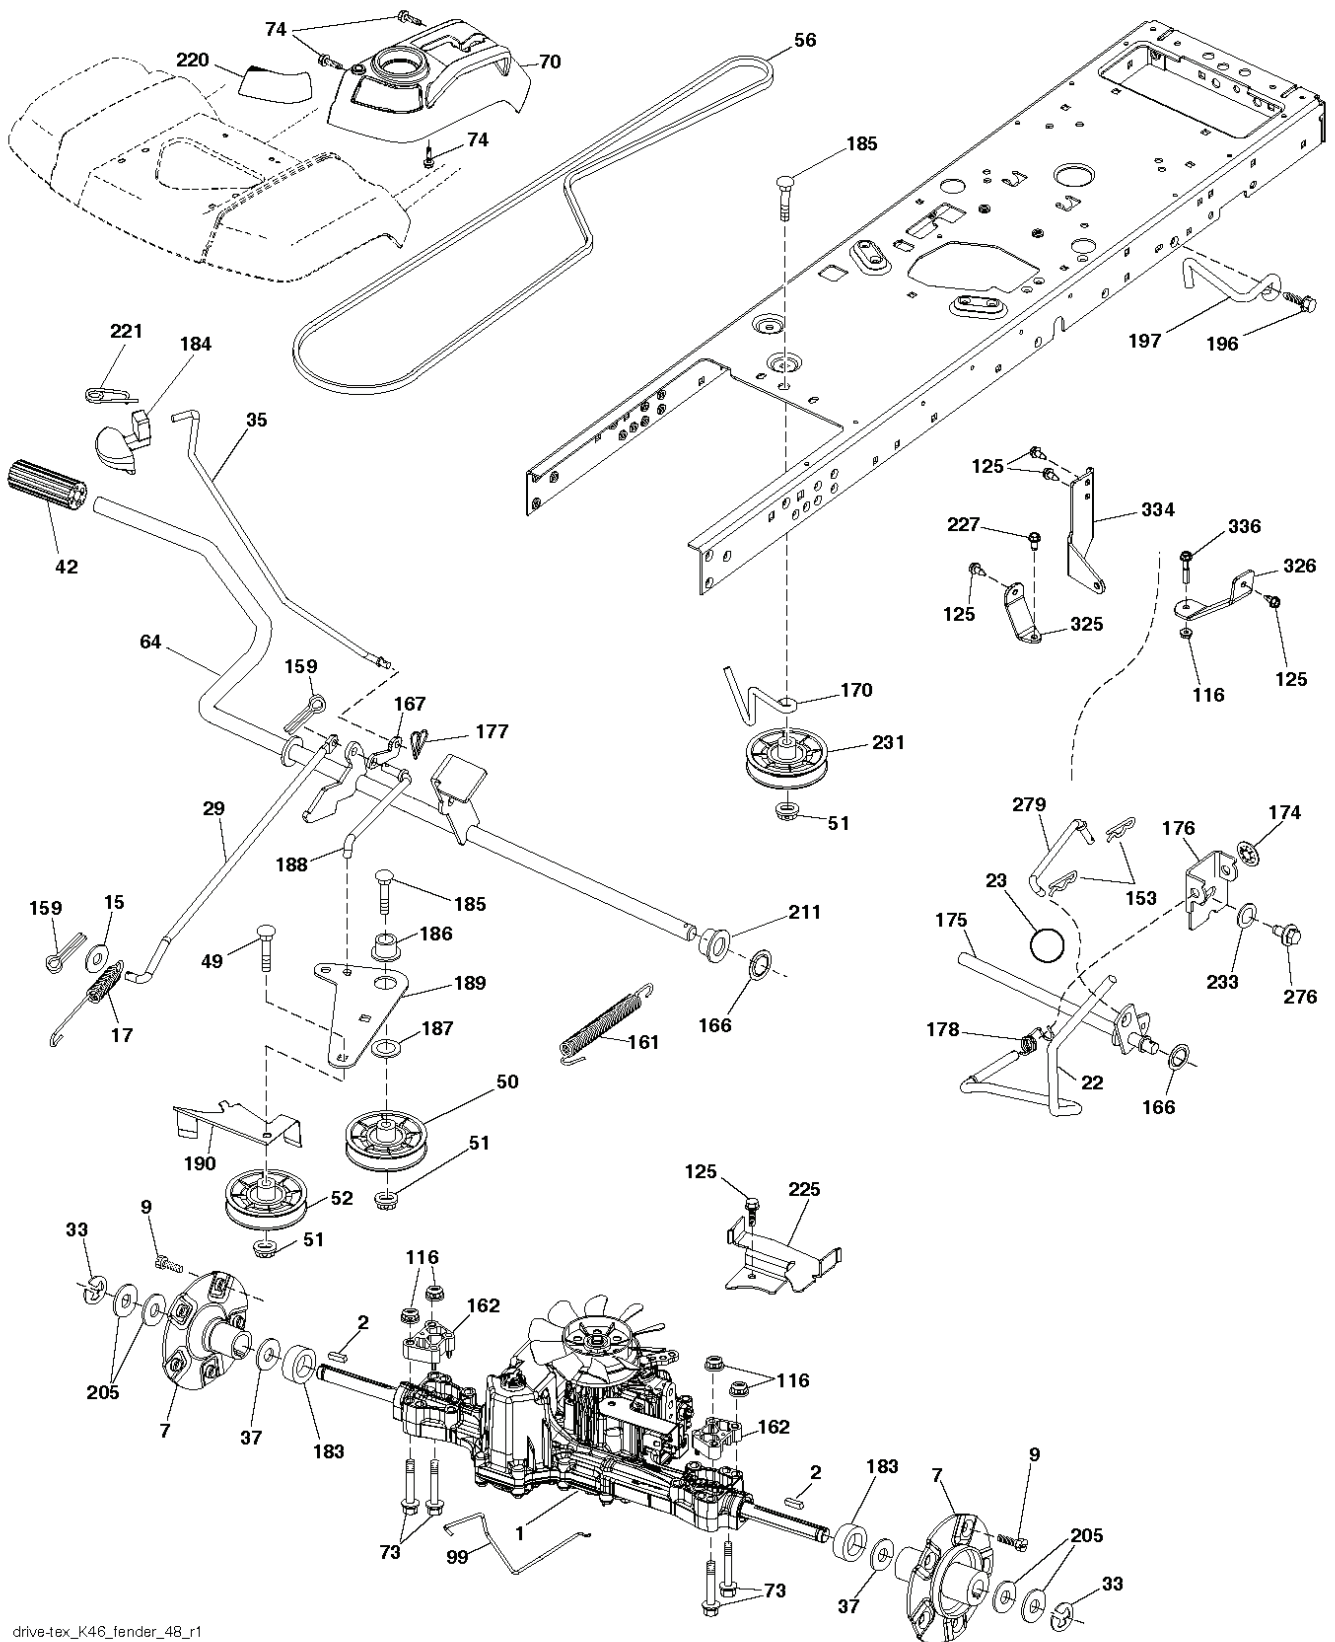

REF.	PART NO.	DESCRIPTION	REMARK	QTY.	KIT
1	000000000	W/O DESCRIPTION	Transaxle. TUFFTORQ K46 AW (532448354)	1	
2	532186211	KEY		1	
7	532199844	HUB		1	
9	596218701	BOLT		1	
15	819131316	WASHER		1	
17	532413678	SRPING.BRAKE.K46.GREEN*SUBS/2*		1	
22	532197329	ROD		1	
23	532140845	KNOB		1	
29	532403806	ROD		1	
33	812000001	RETAINER RING		1	
35	583864502	ROD		1	
37	532188967	WASHER		1	
42	532008883	PEDAL RUBBER		1	
49	596136201	BOLT		1	
50	532194327	PULLEY		1	
51	873900600	NUT		1	
52	532194326	PULLEY		1	
56	592855201	BELT		1	
64	532196200	SHAFT		1	
70	532439660	CONSOLE		1	
73	874490560	BOLT		1	
74	596134101	SCREW		1	
99	532415743	ROD.SPRING.BYPASS.K46.TEX.GT		1	
116	596135701	LOCK NUT		1	
125	817000512	SCREW		1	
153	532004497	CLIP		1	
159	596029501	PIN		1	
161	532105709	SPRING		1	
162	580457401	SPACER		1	
166	532429164	NUT		1	
167	532405257	LATCH		1	
170	532413430	BELT GUIDE		1	
174	532197289	NUT		1	
175	532406208	SHAFT		1	
176	532196214	ARM		1	
177	587225301	PIN		1	
178	532197456	SPRING		1	
183	532400424	SPACER		1	
184	587653701	HANDLE		1	
185	872110622	BOLT		1	
186	532194321	SPACER		1	
187	596135501	WASHER		1	
188	582217001	LINK		1	
189	532194317	PLATE		1	
190	532194318	BELT GUIDE		1	
196	817000616	SCREW		1	
197	585658602	CLUTCH		1	
205	532121748	WASHER		1	
211	532196212	BUSHING		1	
220	532198908	LENS		1	
221	532403187	SPRING		1	
225	532403319	BELT GUIDE		1	
227	596135901	BOLT		1	
231	532407287	PULLEY		1	
233	596135201	WASHER		1	
276	596238601	BOLT		1	
279	532406207	LINK		1	
325	585995702	BRACKET		1	
326	585993102	BRACKET		1	
334	585882202	BRACKET		1	
336	587259602	BOLT		1