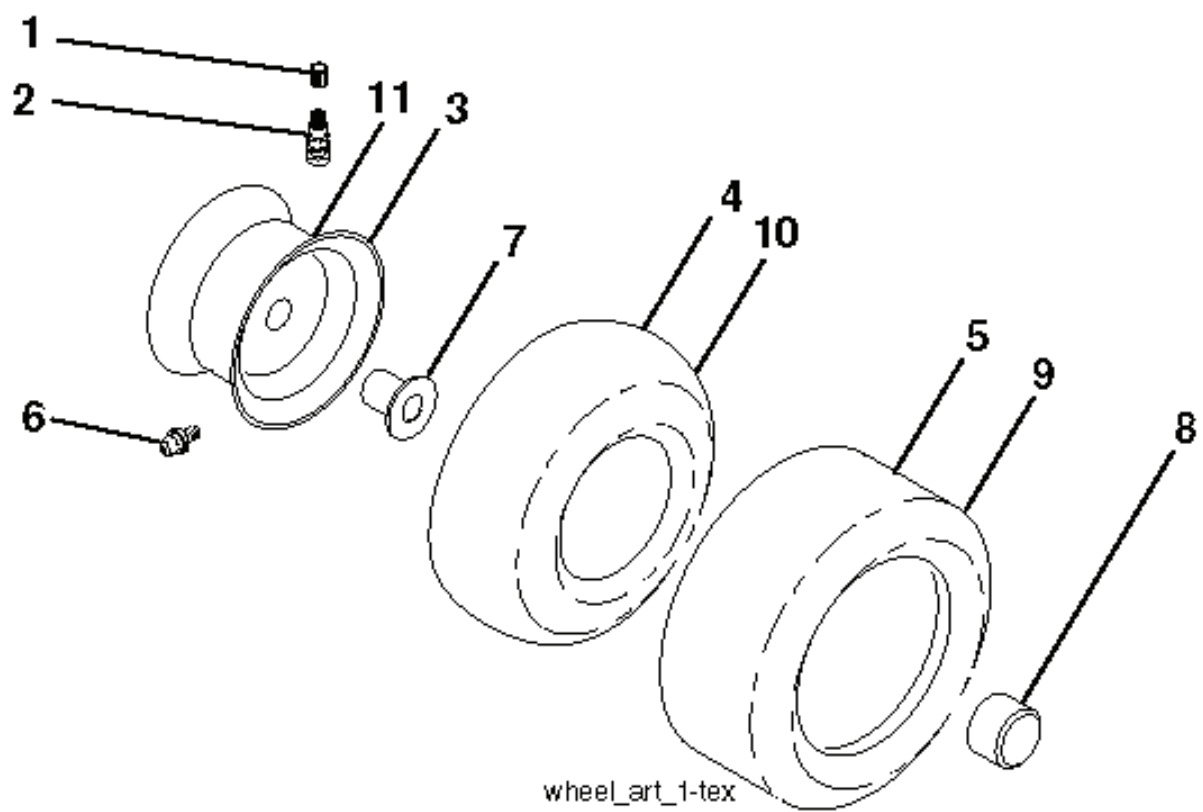

PTO SWITCH  
(MATING SIDE)

IGNITION SWITCH

POSITION	CIRCUIT	"MAKE"
OFF	M+G+A1	
RUN/OVERRIDE	B+A1	
RUN	B+A1	L+A2
START	B+S+A1	

CHASSIS HARNESS  
CONNECTOR  
(MATING SIDE)

DASH HARNESS  
CONNECTOR

WIRING INSULATED CLIPS  
NOTE: IF WIRING INSULATED  
CLIPS WERE REMOVED FOR  
SERVICING OF UNIT, THEY  
SHOULD BE RE-INSTALLED TO  
PROPERLY SECURE YOUR  
WIRING.

●  
NON-REMOVABLE  
CONNECTIONS

○  
REMOVABLE  
CONNECTIONS

---

REF.	PART NO.	DESCRIPTION	REMARK	QTY.	KIT
1	532439822	SEAT		1	
2	532180166	BRACKET		1	
6	873800600	NUT		1	
7	589483501	SPRING		1	
8	532171877	BOLT		1	
10	596657402	PLATE		1	
21	587907801	BOLT		1	
37	596583702	NUT		1	
40	595088102	HANDLE		1	
41	532198200	SPRING		1	
43	874760612	BOLT		1	
44	501051801	WASHER		1	
46	588090401	BOLT		1	

steering-tex\_HUSQSR\_63\_r1

REF.	PART NO.	DESCRIPTION	REMARK	QTY.	KIT
1	532439740	STEERING WHEEL		1	
2	532195968	SHAFT		1	
4	532403089	SPINDLE SHAFT	LH	1	
5	532403090	SPINDLE SHAFT	RH	1	
6	532006266	WASHER		1	
7	532121748	WASHER		1	
8	812000029	RETAINER RING		1	
9	532121232	HUB CAP		1	
13	532121749	WASHER		1	
14	596238701	WASHER		1	
15	873540600	NUT		1	
16	587016002	SHAFT		1	
19	532194729	PLATE		1	
21	586840201	ADAPTER		1	
22	585029901	BEARING		1	
26	532439743	HUB CAP		1	
27	596933401	WASHER		1	
28	817000612	SCREW		1	
35	532194732	PLATE		1	
45	587016401	WASHER		1	
50	873900600	NUT		1	
53	532188967	WASHER		1	
54	874760636	BOLT		1	
55	532414736	SPACER		1	
58	532194747	BOLT	CFM	1	
59	532194748	WASHER		1	
60	873971000	NUT		1	
61	597047802	LINKAGE	LH	1	
62	597047902	LINKAGE	RH	1	
63	817000512	SCREW		1	
64	532199849	SPRING RETAINER		1	
65	532194734	BRACKET		1	
66	871020748	BOLT		1	
67	532194737	BUSHING		1	
68	873900700	NUT		1	
69	532199162	WASHER		1	
70	585338801	BRACKET		1	
75	580683701	PINION		1	
76	580683601	SCREW		1	
78	532057079	WASHER		1	
122	532444962	CAP		1	