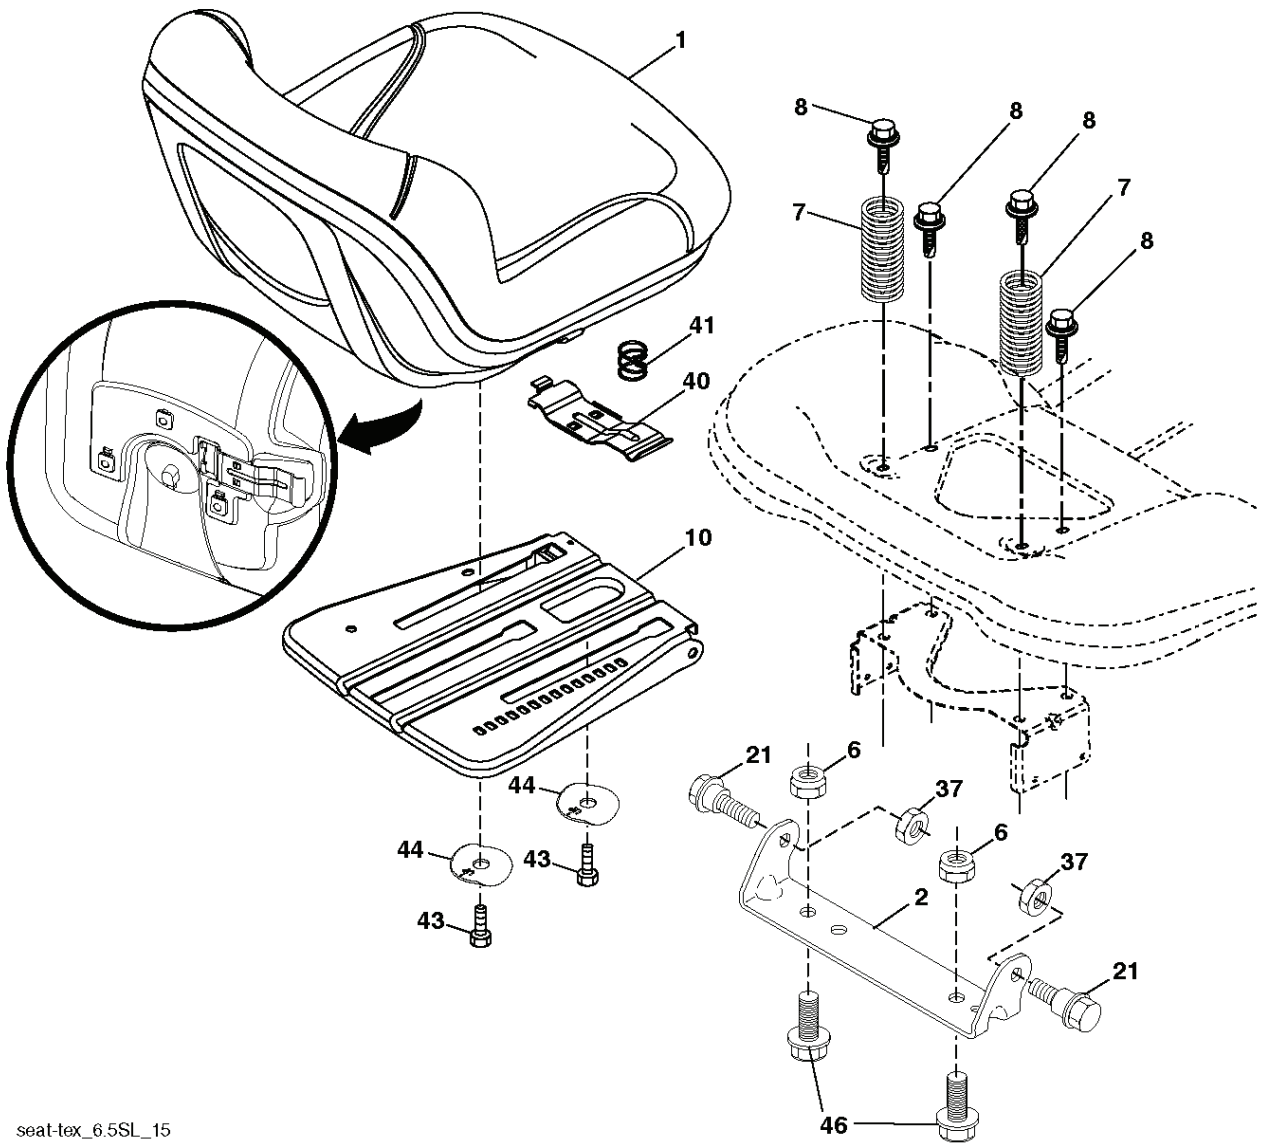

PTO SWITCH  
(MATING SIDE)

IGNITION SWITCH

POSITION	CIRCUIT	"MAKE"
OFF	M+G+A1	
RUN/OVERRIDE	B+A1	
RUN	B+A1	L+A2
START	B+S+A1	

CHASSIS HARNESS  
CONNECTOR  
(MATING SIDE)

DASH HARNESS  
CONNECTOR

WIRING INSULATED CLIPS  
NOTE: IF WIRING INSULATED  
CLIPS WERE REMOVED FOR  
SERVICING OF UNIT, THEY  
SHOULD BE RE-INSTALLED TO  
PROPERLY SECURE YOUR  
WIRING.

●  
NON-REMOVABLE  
CONNECTIONS

○  
REMOVABLE  
CONNECTIONS

---

REF.	PART NO.	DESCRIPTION	REMARK	QTY.	KIT
1	532439822	SEAT		1	
2	532180166	BRACKET		1	
6	873800600	NUT		1	
7	589483501	SPRING		1	
8	532171877	BOLT		1	
10	596657402	PLATE		1	
21	587907801	BOLT		1	
37	596583702	NUT		1	
40	595088102	HANDLE		1	
41	532198200	SPRING		1	
43	874760612	BOLT		1	
44	501051801	WASHER		1	
46	588090401	BOLT		1	