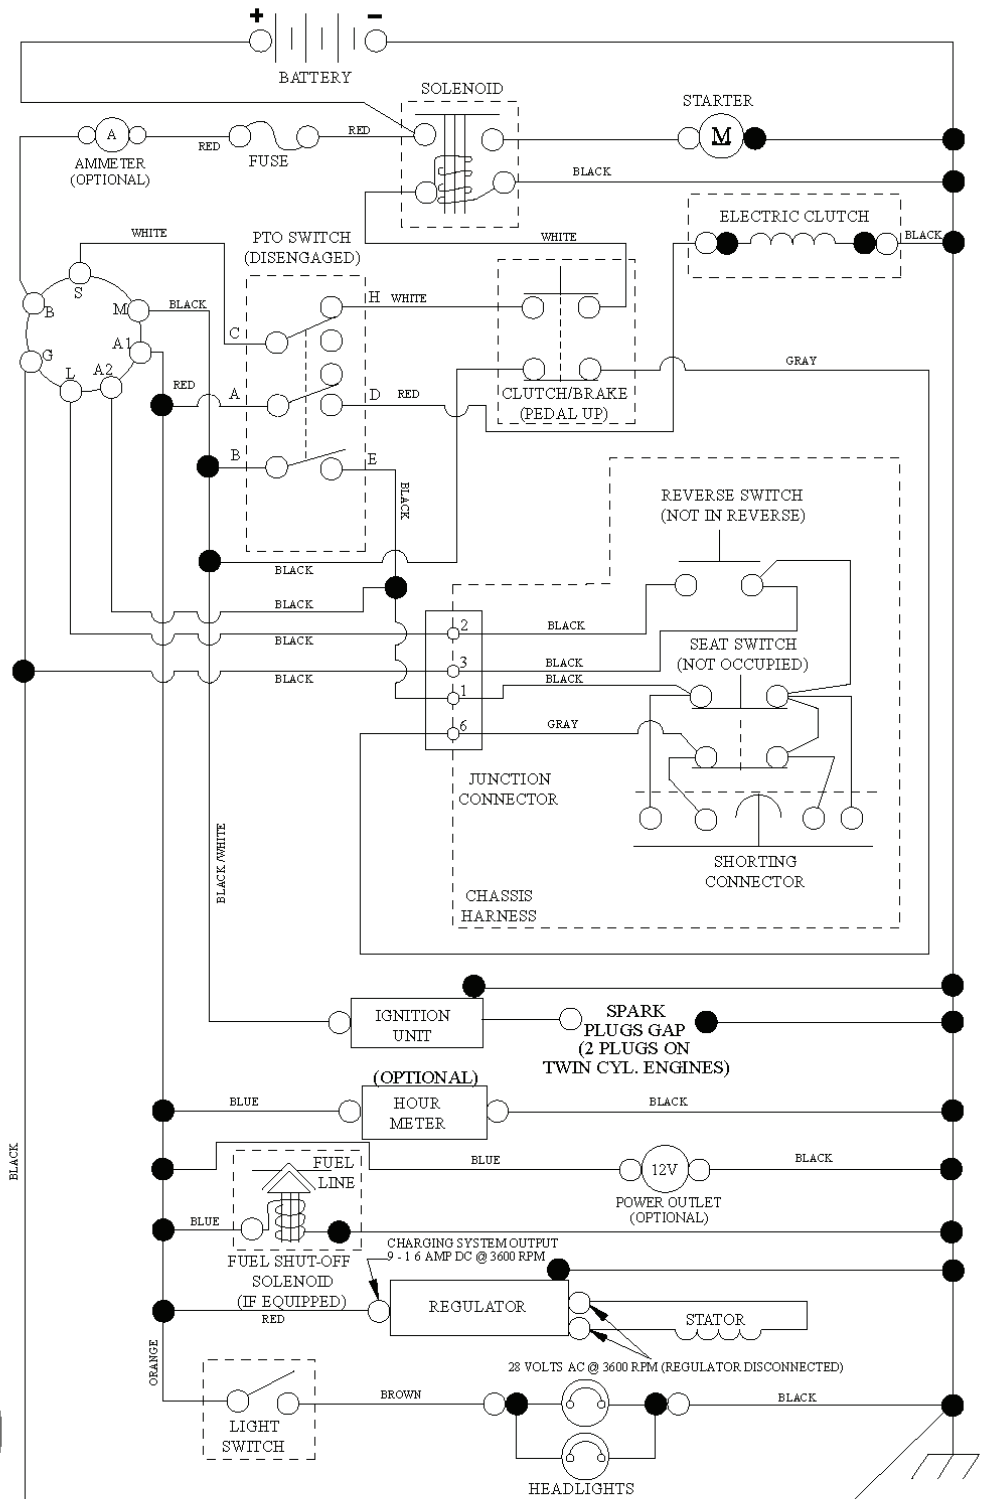

POSITION	CIRCUIT	"MAKE"
OFF	M+G+A1	
RUN/OVERRIDE	B+A1	
RUN	B+A1	L+A2
START	B+S+A1	

WIRING INSULATED CLIPS
NOTE: IF WIRING INSULATED
CLIPS WERE REMOVED FOR
SERVICING OF UNIT, THEY
SHOULD BE RE-INSTALLED TO
PROPERLY SECURE YOUR
WIRING.

●
NON-REMOVABLE
CONNECTIONS

○
REMOVABLE
CONNECTIONS