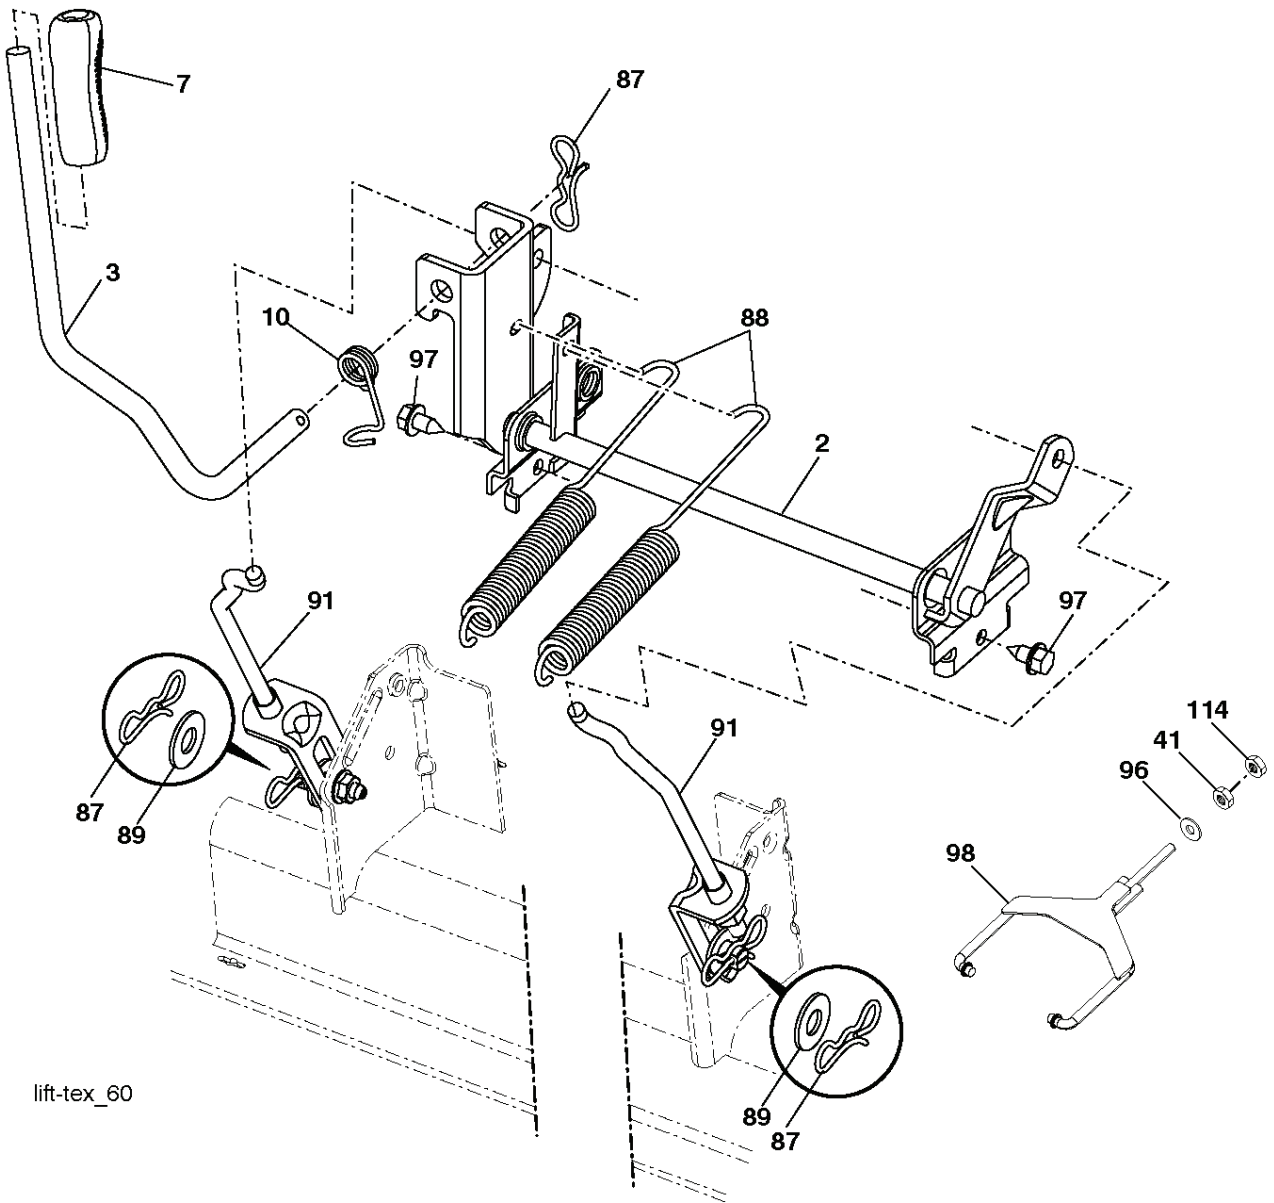

lift-tex_60

REF.	PART NO.	DESCRIPTION	REMARK	QTY.	KIT
2	532422027	SHAFT		1	
3	596270601	LEVER	RH	1	
7	580962301	GRIP		1	
10	532196314	SPRING		1	
41	589464902	NUT		1	
87	532194209	SPRING		1	
88	532195304	SPRING		1	
89	819191912	WASHER		1	
91	589464805	LINK ASSY	REAR MOWER	1	
96	593842101	BUSHING		1	
97	817000612	SCREW		1	
98	589318703	DECK ATTACHMENT	FRONT MOWER	1	
114	873360700	NUT		1