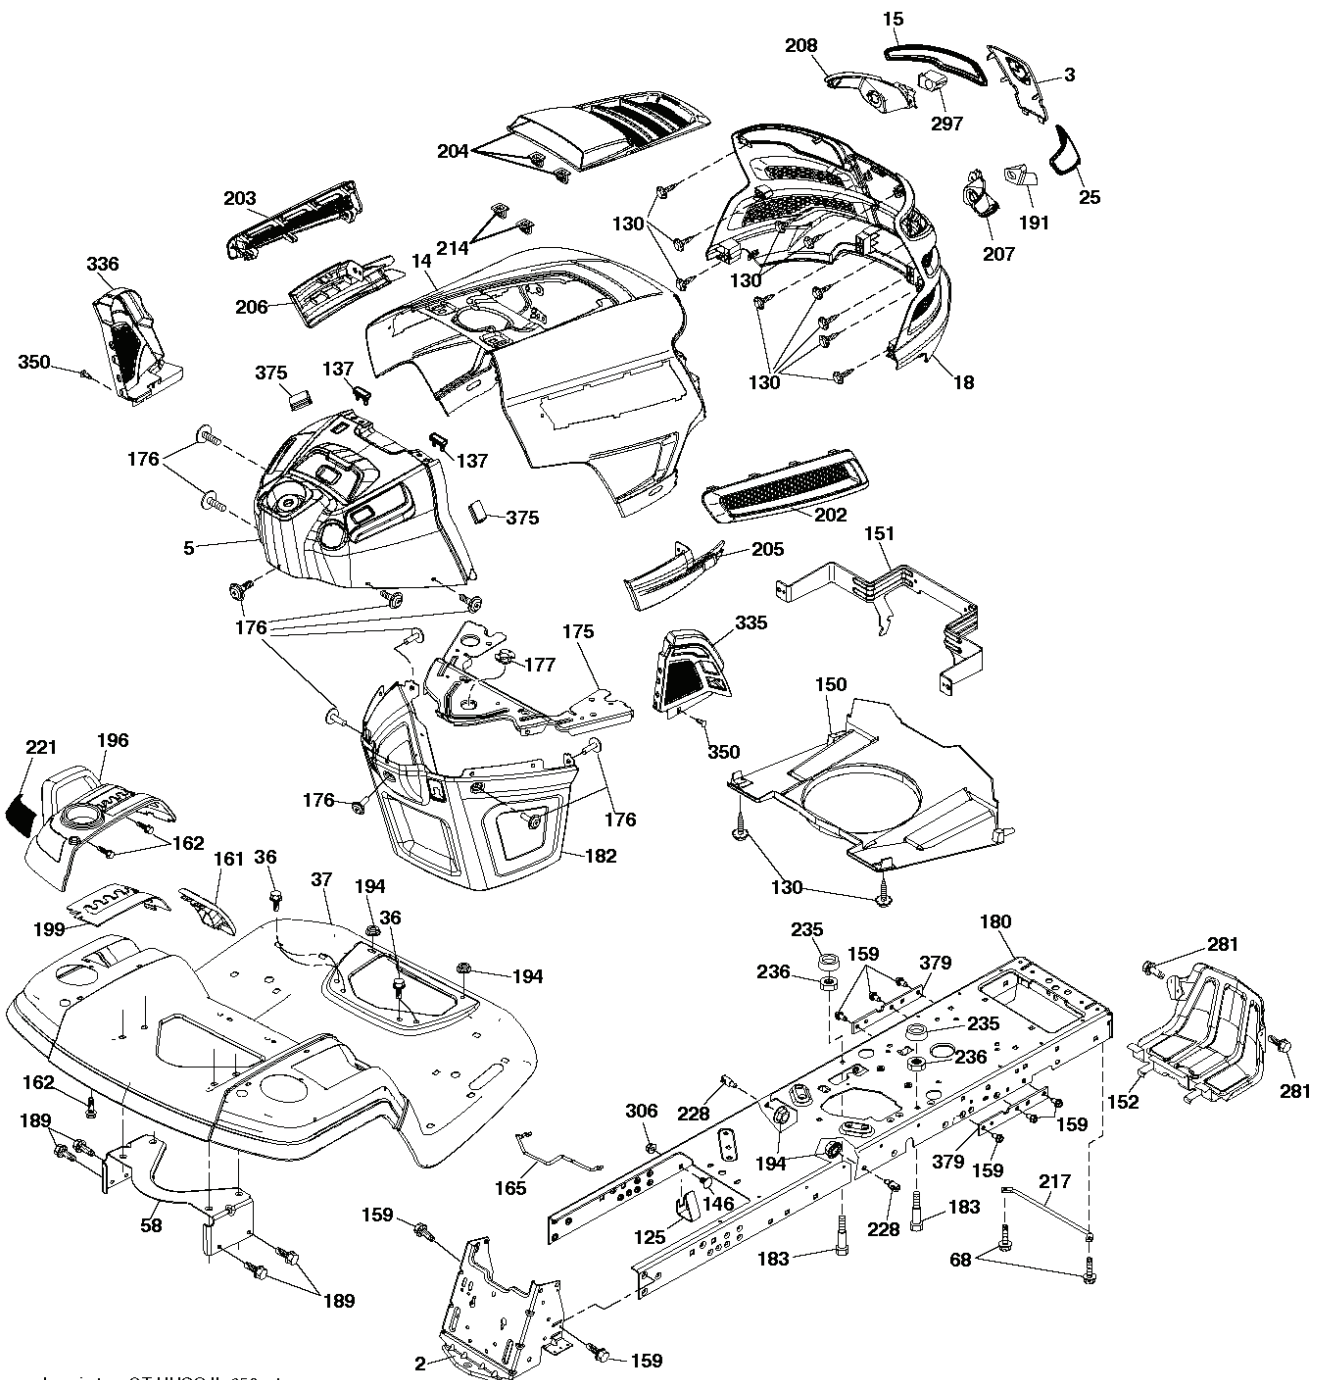

chassis-tex_GT HUSQ II_258_r1

REF.	PART NO.	DESCRIPTION	REMARK	QTY.	KIT
2	580434401	DRAW BAR		1	
3	532444481	LOGOTYPE		1	
5	590748811	DASHBOARD		1	
14	532441177	HOOD		1	
15	532439733	LENS	LH	1	
18	587523401	GRILLE		1	
25	532443385	LENS	RH	1	
36	817060512	SCREW		1	
37	532441208	FENDER		1	
58	532194314	BRACKET		1	
68	596030701	SCREW		1	
125	581684801	CLIP		1	
130	596321701	SCREW		1	
137	532407590	DAMPING PIECE		1	
146	581857901	BOLT		1	
150	532439774	AIR DUCT		1	
151	532436670	BRACKET		1	
152	532439870	SHIELD		1	
159	817000612	SCREW		1	
161	532439929	CONSOLE		1	
162	596134101	SCREW		1	
165	532194330	SUPPORT		1	
175	590607702	CROSS MEMBER		1	
176	532400776	SCREW		1	
177	532195228	BUSHING		1	
180	593346301	CHASSIS		1	
182	586738602	DASH		1	
183	595305701	SCREW		1	
189	817000512	SCREW		1	
191	532437455	INSERT		1	
194	596135701	LOCK NUT		1	
196	532439716	CONSOLE		1	
199	532198259	PLATE		1	
202	532439728	COVER	RH	1	
203	532439727	COVER	LH	1	
204	587485801	VENT	Kit, Top Vent (includes top vent and clip retainers)	1	
205	532439730	SKIRT	RH	1	
206	532439729	SKIRT	LH	1	
207	587464801	HEADLIGHT	RH	1	
208	587464501	HEADLIGHT	LH	1	
214	532199145	CLIP		1	
217	532409167	ROD		1	
221	532198909	LENS	LH	1	
228	532195161	STUD		1	
235	596564201	SPACER		1	
236	873930500	NUT		1	
281	817000616	SCREW		1	
297	532437456	INSERT		1	
306	873900600	NUT		1	
335	532448204	COVER		1	
336	532445309	COVER		1	
350	532445143	CLIP		1	
375	586908201	BUMPER		1	
379	593206902	PLATE		1	
--	597334801	BUMPER ASSY		1