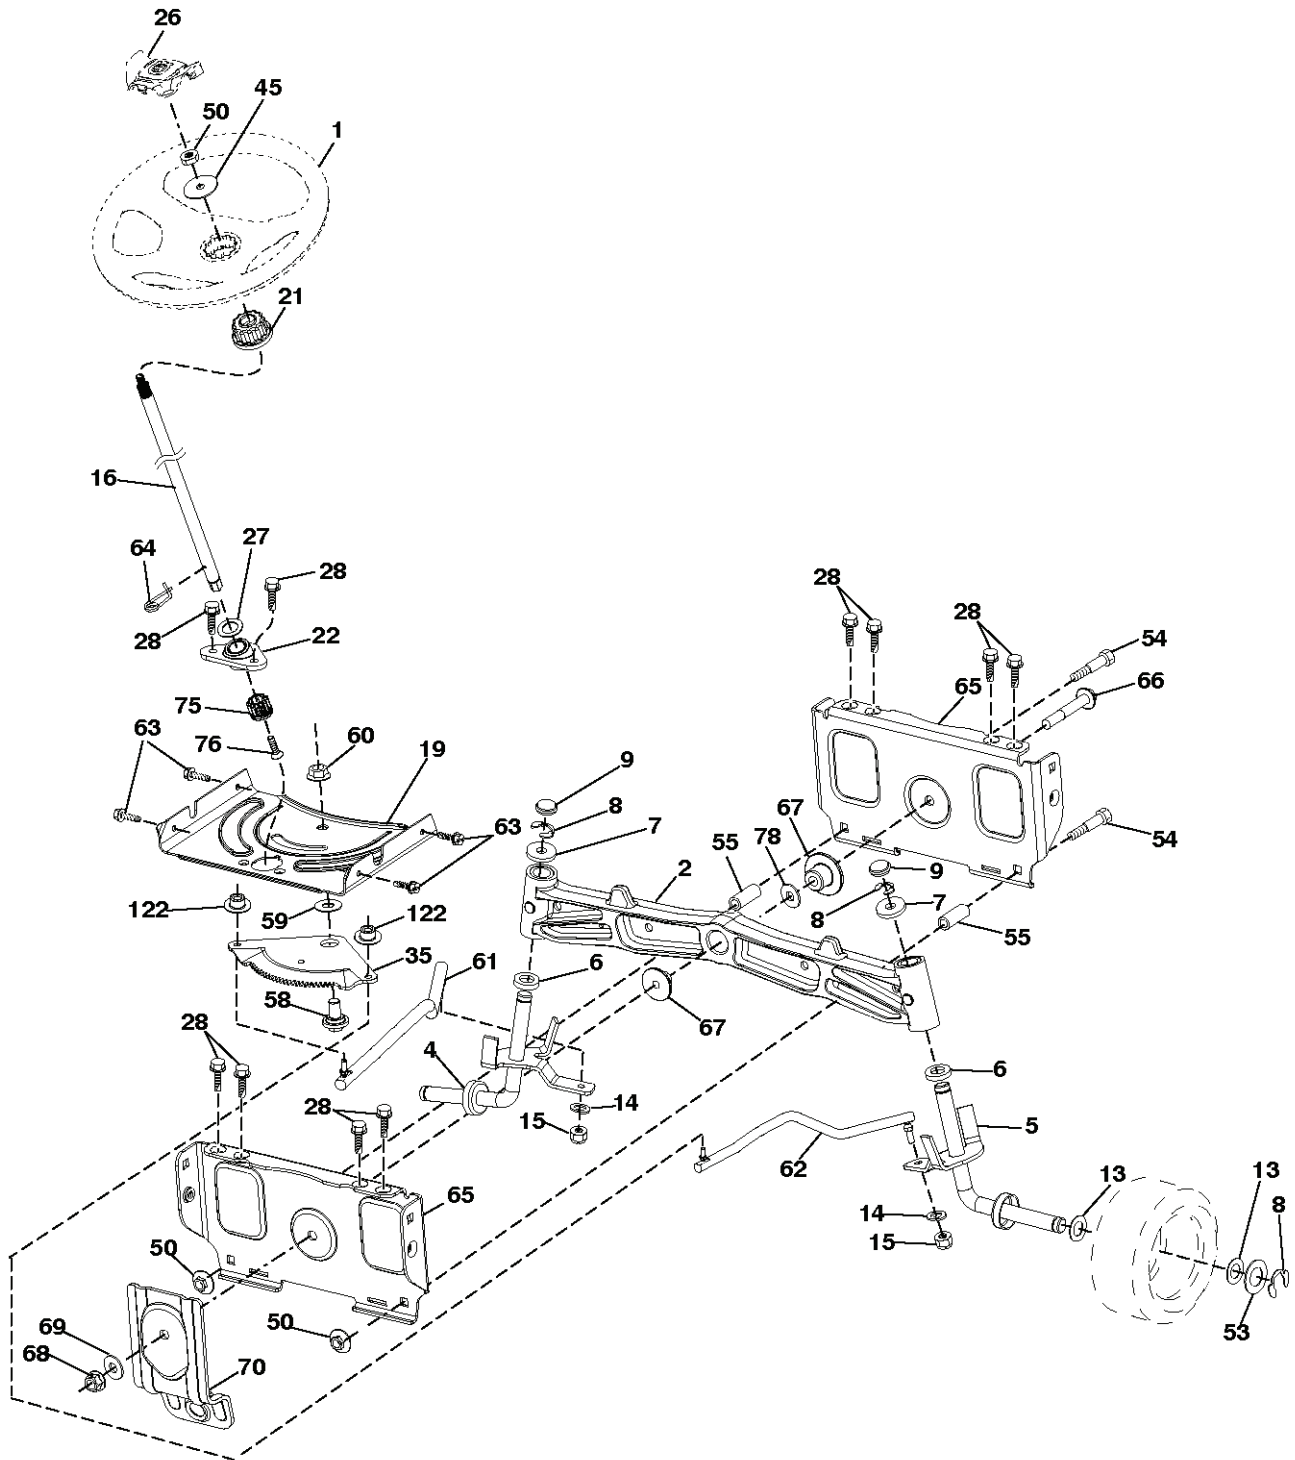

PTO SWITCH  
(MATING SIDE)

IGNITION SWITCH

POSITION	CIRCUIT	"MAKE"
OFF	M+G+A1	
RUN/OVERRIDE	B+A1	
RUN	B+A1	L+A2
START	B+S+A1	

CHASSIS HARNESS  
CONNECTOR  
(MATING SIDE)

DASH HARNESS  
CONNECTOR

WIRING INSULATED CLIPS  
NOTE: IF WIRING INSULATED  
CLIPS WERE REMOVED FOR  
SERVICING OF UNIT, THEY  
SHOULD BE RE-INSTALLED TO  
PROPERLY SECURE YOUR  
WIRING.

●  
NON-REMOVABLE  
CONNECTIONS

○  
REMOVABLE  
CONNECTIONS

---

REF.	PART NO.	DESCRIPTION	REMARK	QTY.	KIT
1	532439822	SEAT		1	
2	532180166	BRACKET		1	
6	873800600	NUT		1	
7	589483501	SPRING		1	
8	532171877	BOLT		1	
10	596657402	PLATE		1	
21	587907801	BOLT		1	
37	596583702	NUT		1	
40	595088102	HANDLE		1	
41	532198200	SPRING		1	
43	874760612	BOLT		1	
44	501051801	WASHER		1	
46	588090401	BOLT		1	

steering-tex\_HUSQSR\_63\_r1

REF.	PART NO.	DESCRIPTION	REMARK	QTY.	KIT
1	532439740	STEERING WHEEL		1	
2	532195968	SHAFT		1	
4	532403089	SPINDLE SHAFT	LH	1	
5	532403090	SPINDLE SHAFT	RH	1	
6	532006266	WASHER		1	
7	532121748	WASHER		1	
8	812000029	RETAINER RING		1	
9	532121232	HUB CAP		1	
13	532121749	WASHER		1	
14	596238701	WASHER		1	
15	873540600	NUT		1	
16	587016002	SHAFT		1	
19	532194729	PLATE		1	
21	586840201	ADAPTER		1	
22	585029901	BEARING		1	
26	532439743	HUB CAP		1	
27	596933401	WASHER		1	
28	817000612	SCREW		1	
35	532194732	PLATE		1	
45	587016401	WASHER		1	
50	873900600	NUT		1	
53	532188967	WASHER		1	
54	874760636	BOLT		1	
55	532414736	SPACER		1	
58	532194747	BOLT	CFM	1	
59	532194748	WASHER		1	
60	873971000	NUT		1	
61	597047802	LINKAGE	LH	1	
62	597047902	LINKAGE	RH	1	
63	817000512	SCREW		1	
64	532199849	SPRING RETAINER		1	
65	532194734	BRACKET		1	
66	871020748	BOLT		1	
67	532194737	BUSHING		1	
68	873900700	NUT		1	
69	532199162	WASHER		1	
70	585338801	BRACKET		1	
75	580683701	PINION		1	
76	580683601	SCREW		1	
78	532057079	WASHER		1	
122	532444962	CAP		1	