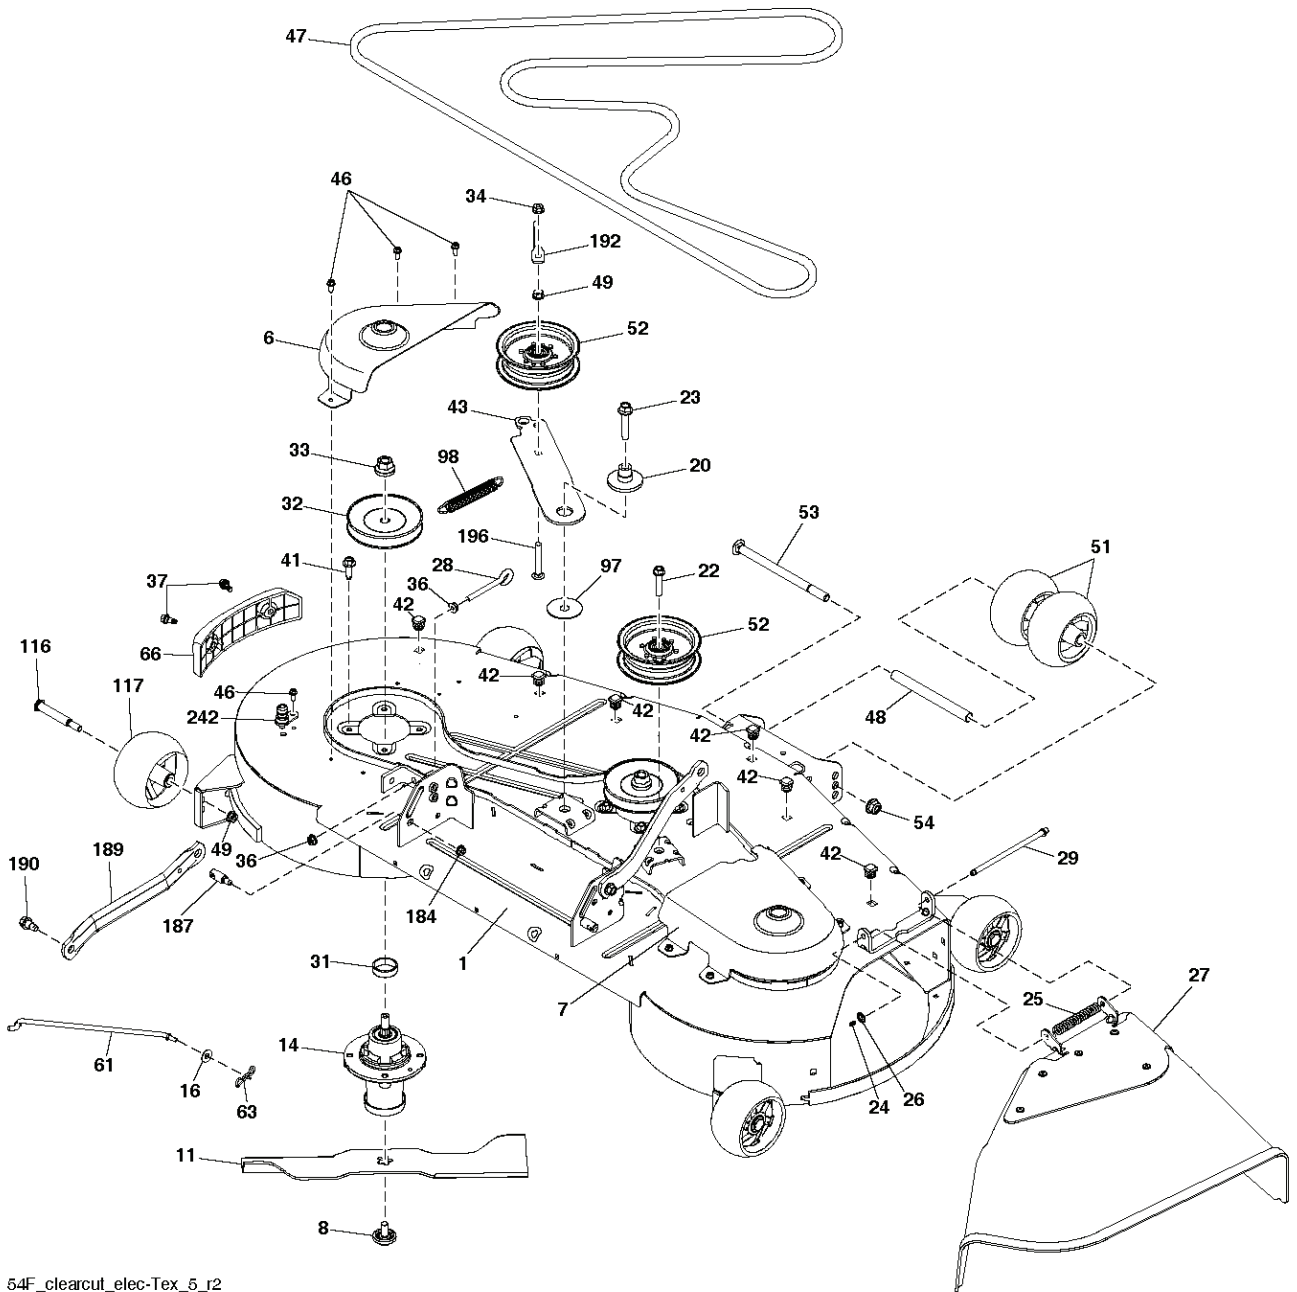

REF.	PART NO.	DESCRIPTION	REMARK	QTY.	KIT
--	592618901	SERVICE KIT	COMPLETE	1	
1	592618801	SERVICE KIT		1	
6	590304303	COVER		1	
7	590304203	COVER		1	
8	532193003	SCREW		1	
11	582760502	BLADE		1	
14	539112170	HOUSING ASSY		1	
16	596133201	WASHER		1	
20	532197236	SPACER		1	
22	596564003	BOLT		1	
23	588438301	SCREW		1	
24	532105304	HUB CAP		1	
25	587354701	SPRING		1	
26	532110452	NUT		1	
27	590632201	DEFLECTOR ASSY		1	
28	596240801	BOLT		1	
29	595297001	ROD		1	
31	532187690	WASHER		1	
32	532153535	PULLEY		1	
33	596134801	HEXAGON NUT		1	
34	596322601	NUT		1	
36	596039201	LOCK NUT		1	
37	532170165	BOLT		1	
41	584953901	BOLT		1	
42	596952201	PLUG		1	
43	582219602	ARM		1	
46	532137729	SCREW		1	
47	582236301	BELT		1	
48	574196502	TUBE		1	
49	873900600	NUT		1	
51	574169601	ROLLER		1	
52	532197379	PULLEY		1	
53	594944501	BOLT		1	
54	521991102	NUT		1	
61	532404851	ROD		1	
63	532194208	PIN		1	
66	590732501	BUMPER ASSY		1	
97	532178515	WASHER		1	
98	587358401	SPRING		1	
116	596434404	BOLT		1	
117	589527301	WHEEL		1	
184	596135701	LOCK NUT		1	
187	532195161	STUD		1	
189	587140502	ARM		1	
190	532196539	BOLT		1	
192	532198468	BELT GUIDE		1	
196	596337801	BOLT		1	
242	532415598	HOSE COUPLING		1	
--	532416405	COUPLING		1	
	PART NO.		REMARK		KIT