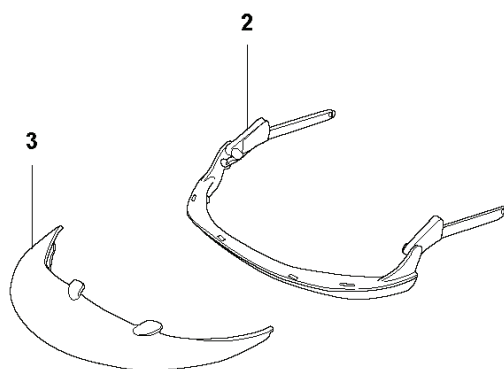

DREST HELMET CLASSIC, 580754301, 201

---

# **SPARE PARTS LIST**

**FOREST HELMET CLASSIC  
EN397 ORANGE**

---

| REF. | PART NO.  | DESCRIPTION  | REMARK | QTY. | KIT |
|------|-----------|--------------|--------|------|-----|
| 1    | 574613501 | VISOR        |        | 1    |     |
| 2    | 505665328 | VISOR HOLDER |        | 1    |     |
| 3    | 578179801 | SUN PEAK     |        | 1    |     |
| 4    | 505665326 | HYGIENE KIT  |        | 1    |     |