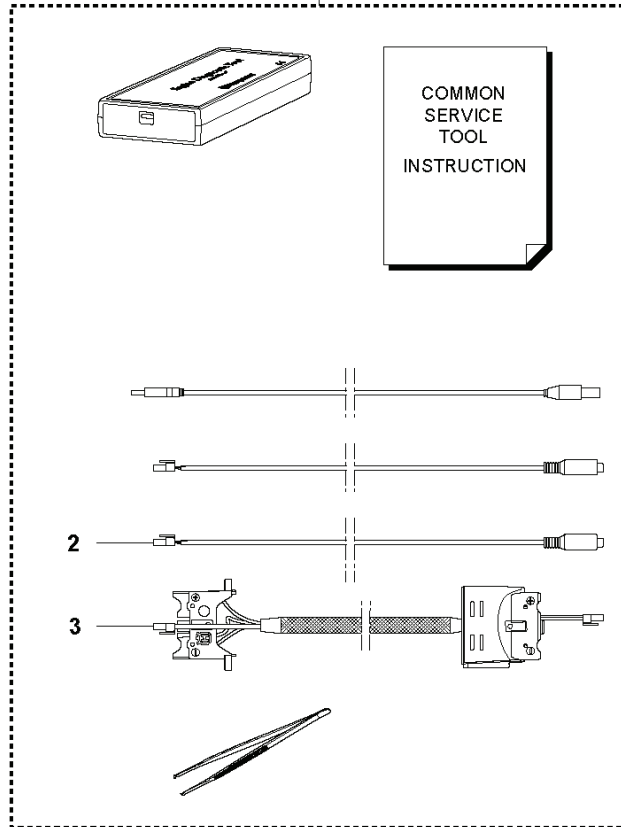

# **SPARE PARTS LIST**

**F** BHT250PD60  
ACCESSORIES

1

---

REF.	PART NO.	DESCRIPTION	REMARK	QTY.	KIT
1	583897101	DIAGNOSTIC TOOL KIT		1	
2	579621301	WIRING ASSY		1	1
3	576952201	CABLE ASSY		1	1

**E** BHT250PD60  
ELECTRIC

---

REF.	PART NO.	DESCRIPTION	REMARK	QTY.	KIT
1	583819701	WIRING ASSY		1	
2	582050701	SWITCH		1	
3	584953102	KEYPAD		1	
4	503212813	SCREW CCRPANT		4	
5	581531301	WIRING ASSY		1	
6	581946601	CONTROL UNIT		1	
7	593813001	CONNECTOR		1	6

**B** BHT250PD60  
GEAR

---

REF.	PART NO.	DESCRIPTION	REMARK	QTY.	KIT
1	503989603	GREASE		1	
2	582386602	PLATE		1	
3	503216872	SCREW IHSCT		6	
4	584411001	GASKET		1	
5	582363001	HELICAL GEAR		1	12
6	578054901	LOCKWASHER		1	12
7	522714601	DISC		1	12
8	582386701	MOTOR ASSY		1	
9	582363101	CONNECTING ROD ASSY		2	12
10	578002701	HEAVY DUTY DOWEL PIN		2	12
11	581838501	ECCENTRIC DISC		1	12
12	582837001	GEAR		1	

**C** BHT250PD60  
HANDLE

---

REF.	PART NO.	DESCRIPTION	REMARK	QTY.	KIT
1	579563504	FRONT HANDLE		1	
2	579563403	FRONT HANDLE		1	
3	503218876	SCREW IHSCT		4	
4	579211901	SCREW IHSCT		10	
5	579563603	FRONT HANDLE		1	
6	580790101	BUSHING		3	
7	583890301	RECOIL SPRING		3	
8	584274001	SPRING		1	
9	581223201	LEVER		1	