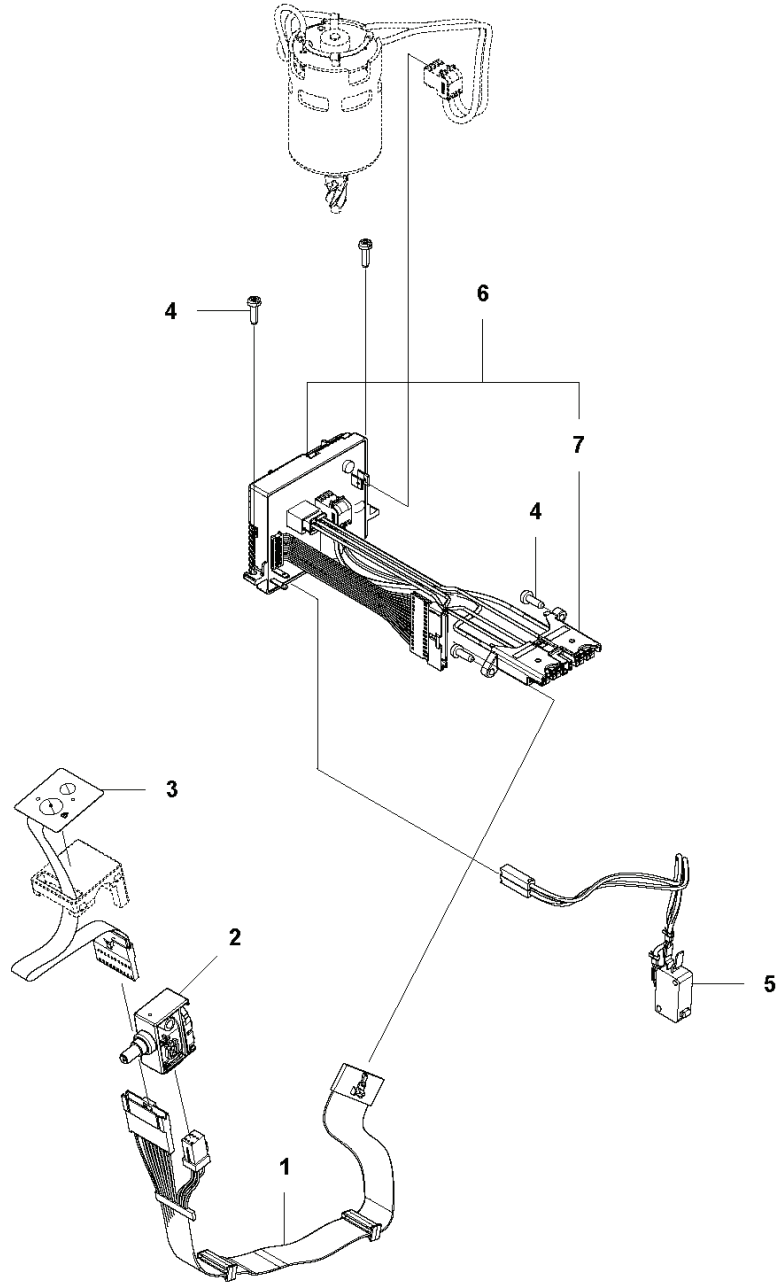

# **SPARE PARTS LIST**

**F** BHT250PD60  
ACCESSORIES

1

---

REF.	PART NO.	DESCRIPTION	REMARK	QTY.	KIT
1	583897101	DIAGNOSTIC TOOL KIT		1	
2	579621301	WIRING ASSY		1	1
3	576952201	CABLE ASSY		1	1

**E** BHT250PD60  
ELECTRIC

---

REF.	PART NO.	DESCRIPTION	REMARK	QTY.	KIT
1	583819701	WIRING ASSY		1	
2	582050701	SWITCH		1	
3	584953102	KEYPAD		1	
4	503212813	SCREW CCRPANT		4	
5	581531301	WIRING ASSY		1	
6	581946601	CONTROL UNIT		1	
7	593813001	CONNECTOR		1	6

**B** BHT250PD60  
GEAR

---

REF.	PART NO.	DESCRIPTION	REMARK	QTY.	KIT
1	503989603	GREASE		1	
2	582386602	PLATE		1	
3	503216872	SCREW IHSCT		6	
4	584411001	GASKET		1	
5	582363001	HELICAL GEAR		1	12
6	578054901	LOCKWASHER		1	12
7	522714601	DISC		1	12
8	582386701	MOTOR ASSY		1	
9	582363101	CONNECTING ROD ASSY		2	12
10	578002701	HEAVY DUTY DOWEL PIN		2	12
11	581838501	ECCENTRIC DISC		1	12
12	582837001	GEAR		1	

**C** BHT250PD60  
HANDLE

---

REF.	PART NO.	DESCRIPTION	REMARK	QTY.	KIT
1	579563504	FRONT HANDLE		1	
2	579563403	FRONT HANDLE		1	
3	503218876	SCREW IHSCT		4	
4	579211901	SCREW IHSCT		10	
5	579563603	FRONT HANDLE		1	
6	580790101	BUSHING		3	
7	583890301	RECOIL SPRING		3	
8	584274001	SPRING		1	
9	581223201	LEVER		1	