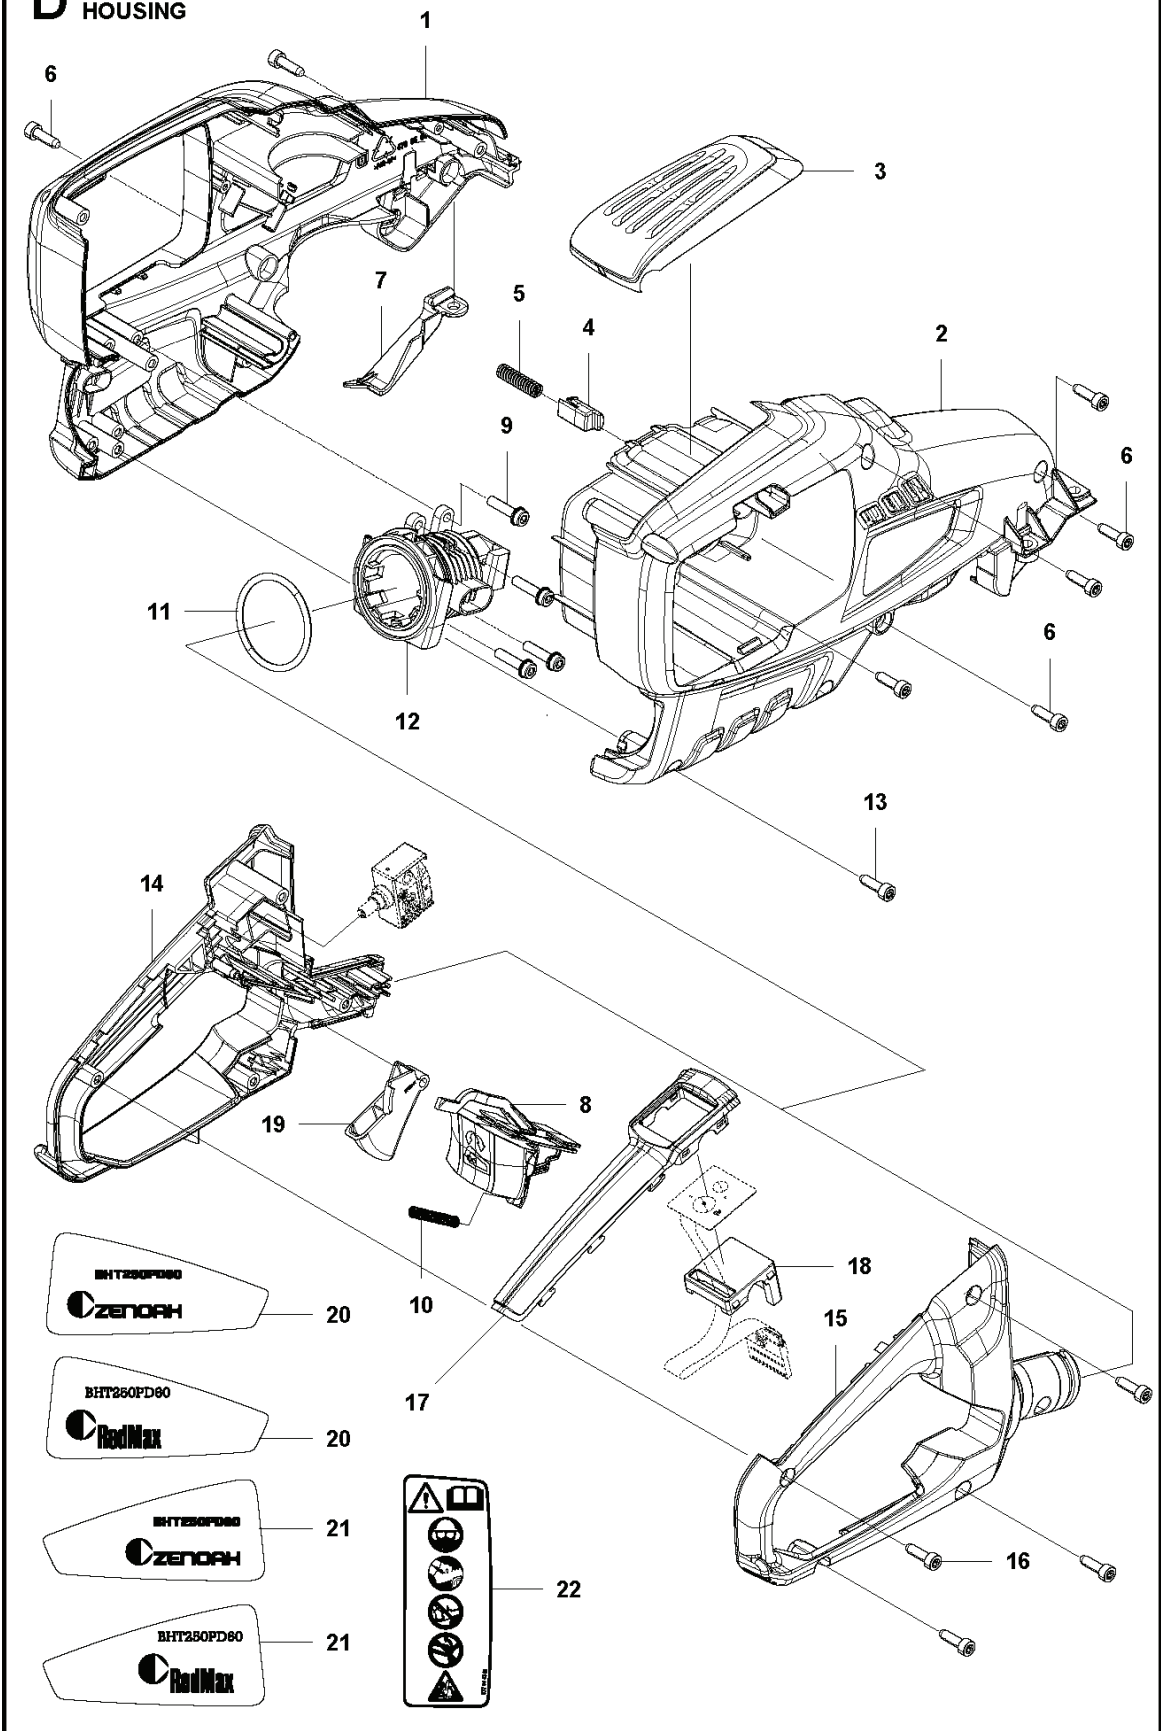

D BHT250PD60
HOUSING

REF.	PART NO.	DESCRIPTION	REMARK	QTY.	KIT
1	579559602	CHASSIS	Chassis left	1	
2	579559702	CHASSIS	Chassis right	1	
3	590195201	COVER		1	
4	577996601	PUSH BUTTON		1	
5	585480001	SPRING		1	
6	503217416	SCREW IHSCT		4	
7	580715002	COVER		1	
8	579565302	LOCKING BUTTON		1	
9	503216872	SCREW IHSCT		4	
10	584270001	RECOIL SPRING		1	
11	575232002	O-RING		1	
12	579560102	HANDLE HOLDER		1	
13	579211901	SCREW IHSCT		5	
14	579563702	REAR HANDLE		1	
15	579563802	REAR HANDLE		1	
16	579211901	SCREW IHSCT		5	
17	579565402	FRAME		1	
18	580719501	BRACKET		1	
19	579564104	THROTTLE CONTROL		1	
20	581662903	DECAL	ZENOAH	1	
20	581662904	DECAL	REDMAX	1	
21	581662803	DECAL	ZENOAH	1	
21	581662804	DECAL	REDMAX	1	
22	577844301	DECAL		1