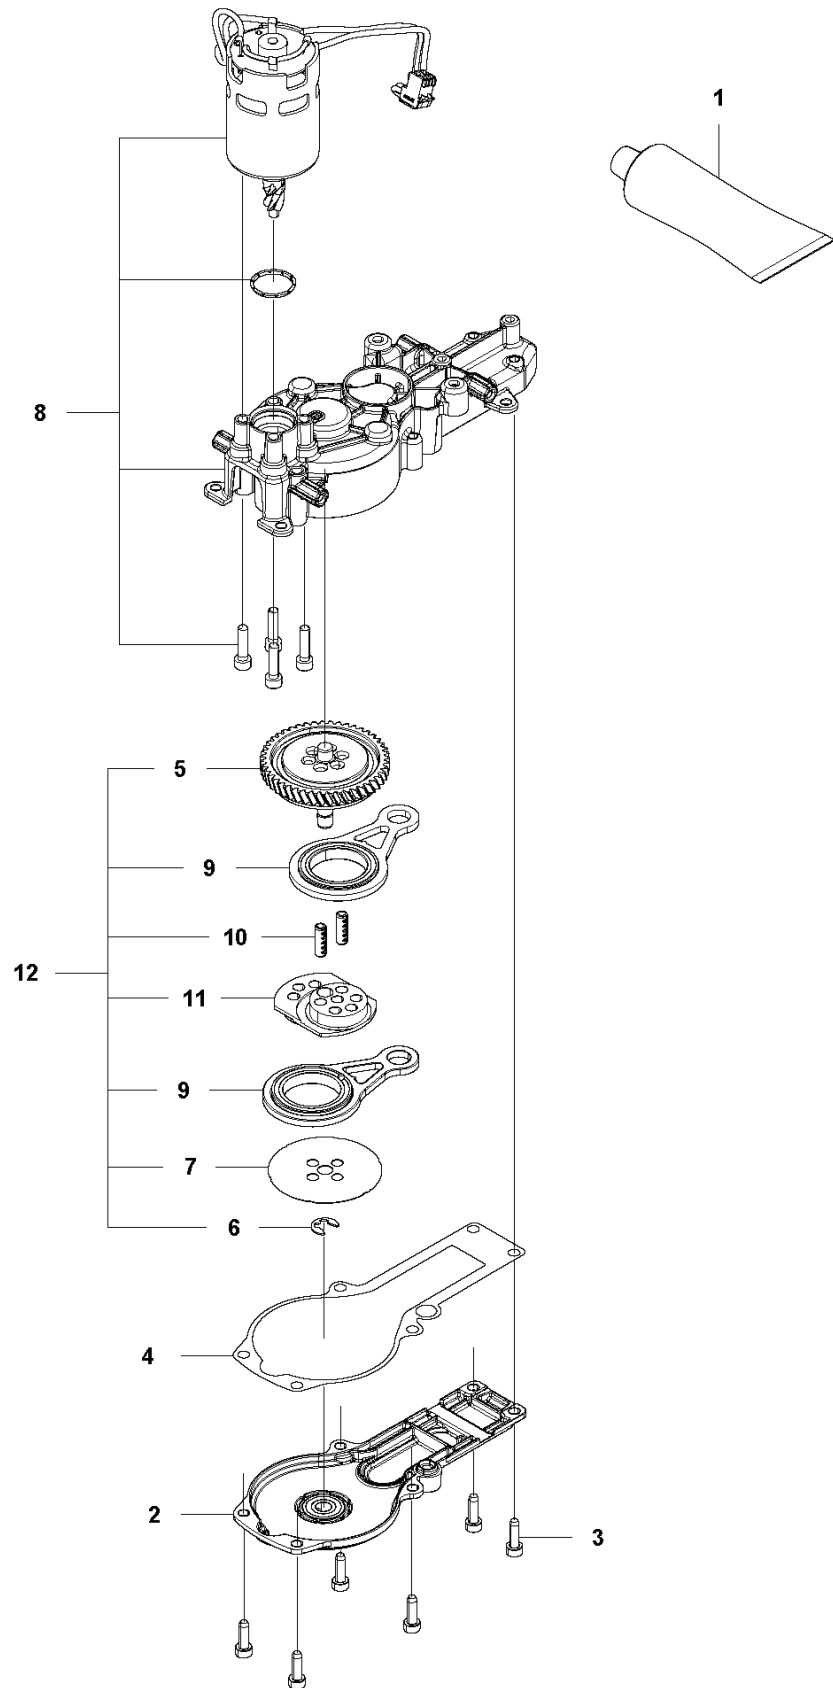

# **SPARE PARTS LIST**

**F** BHT250PD60  
ACCESSORIES

1

---

REF.	PART NO.	DESCRIPTION	REMARK	QTY.	KIT
1	583897101	DIAGNOSTIC TOOL KIT		1	
2	579621301	WIRING ASSY		1	1
3	576952201	CABLE ASSY		1	1

**E** BHT250PD60  
ELECTRIC

---

REF.	PART NO.	DESCRIPTION	REMARK	QTY.	KIT
1	583819701	WIRING ASSY		1	
2	582050701	SWITCH		1	
3	584953102	KEYPAD		1	
4	503212813	SCREW CCRPANT		4	
5	581531301	WIRING ASSY		1	
6	581946601	CONTROL UNIT		1	
7	593813001	CONNECTOR		1	6

**B** BHT250PD60  
GEAR

---

REF.	PART NO.	DESCRIPTION	REMARK	QTY.	KIT
1	503989603	GREASE		1	
2	582386602	PLATE		1	
3	503216872	SCREW IHSCT		6	
4	584411001	GASKET		1	
5	582363001	HELICAL GEAR		1	12
6	578054901	LOCKWASHER		1	12
7	522714601	DISC		1	12
8	582386701	MOTOR ASSY		1	
9	582363101	CONNECTING ROD ASSY		2	12
10	578002701	HEAVY DUTY DOWEL PIN		2	12
11	581838501	ECCENTRIC DISC		1	12
12	582837001	GEAR		1	

**C** BHT250PD60  
HANDLE

---

REF.	PART NO.	DESCRIPTION	REMARK	QTY.	KIT
1	579563504	FRONT HANDLE		1	
2	579563403	FRONT HANDLE		1	
3	503218876	SCREW IHSCT		4	
4	579211901	SCREW IHSCT		10	
5	579563603	FRONT HANDLE		1	
6	580790101	BUSHING		3	
7	583890301	RECOIL SPRING		3	
8	584274001	SPRING		1	
9	581223201	LEVER		1	