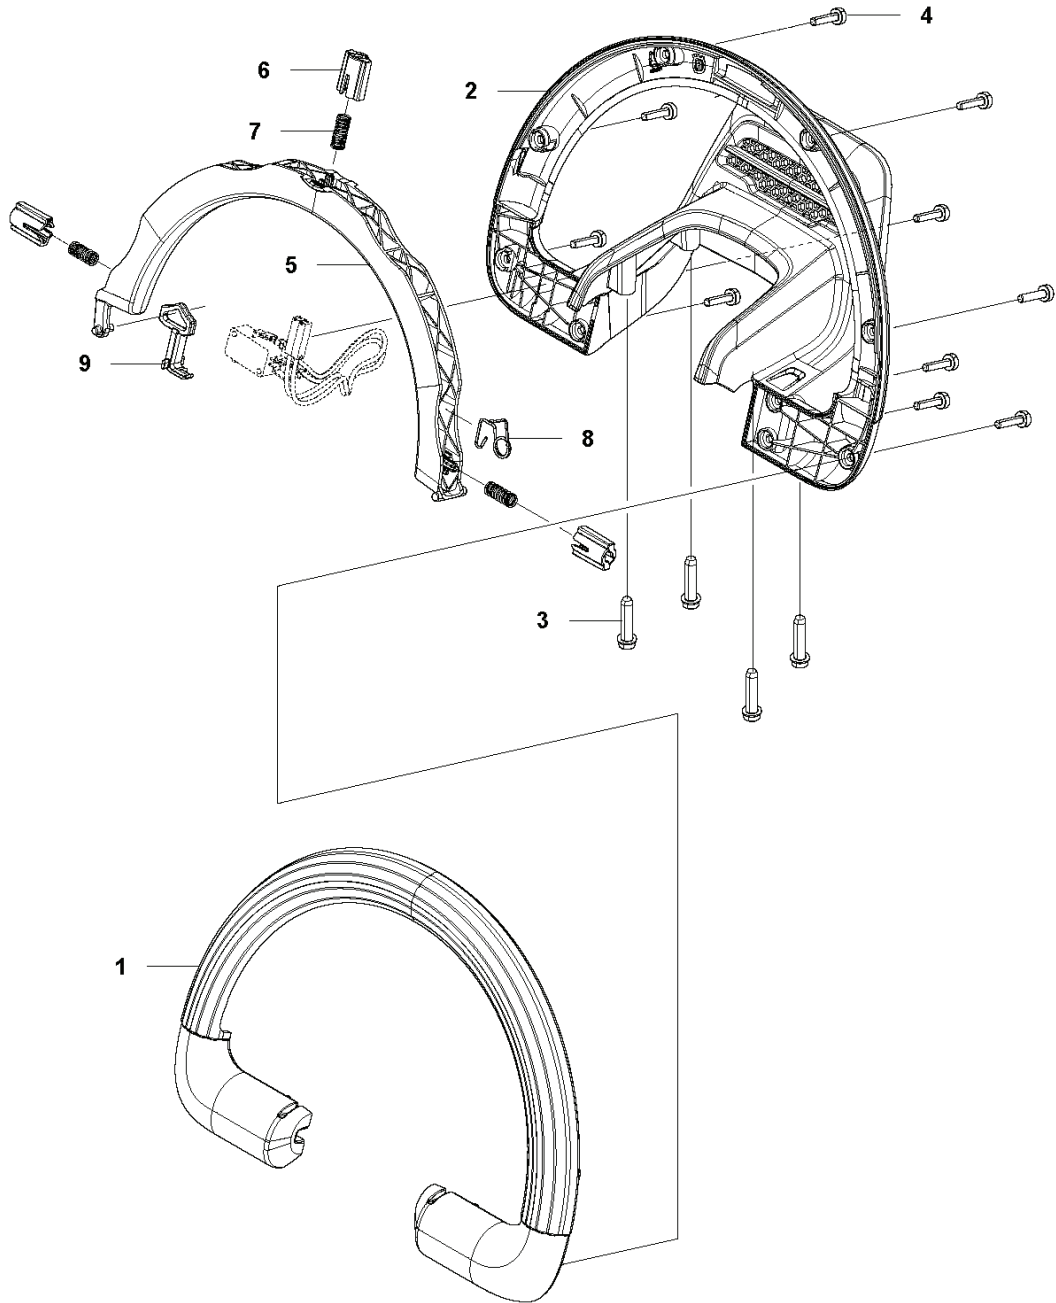

C BHT250PD60
HANDLE

REF.	PART NO.	DESCRIPTION	REMARK	QTY.	KIT
1	579563504	FRONT HANDLE		1	
2	579563403	FRONT HANDLE		1	
3	503218876	SCREW IHSCT		4	
4	579211901	SCREW IHSCT		10	
5	579563603	FRONT HANDLE		1	
6	580790101	BUSHING		3	
7	583890301	RECOIL SPRING		3	
8	584274001	SPRING		1	
9	581223201	LEVER		1