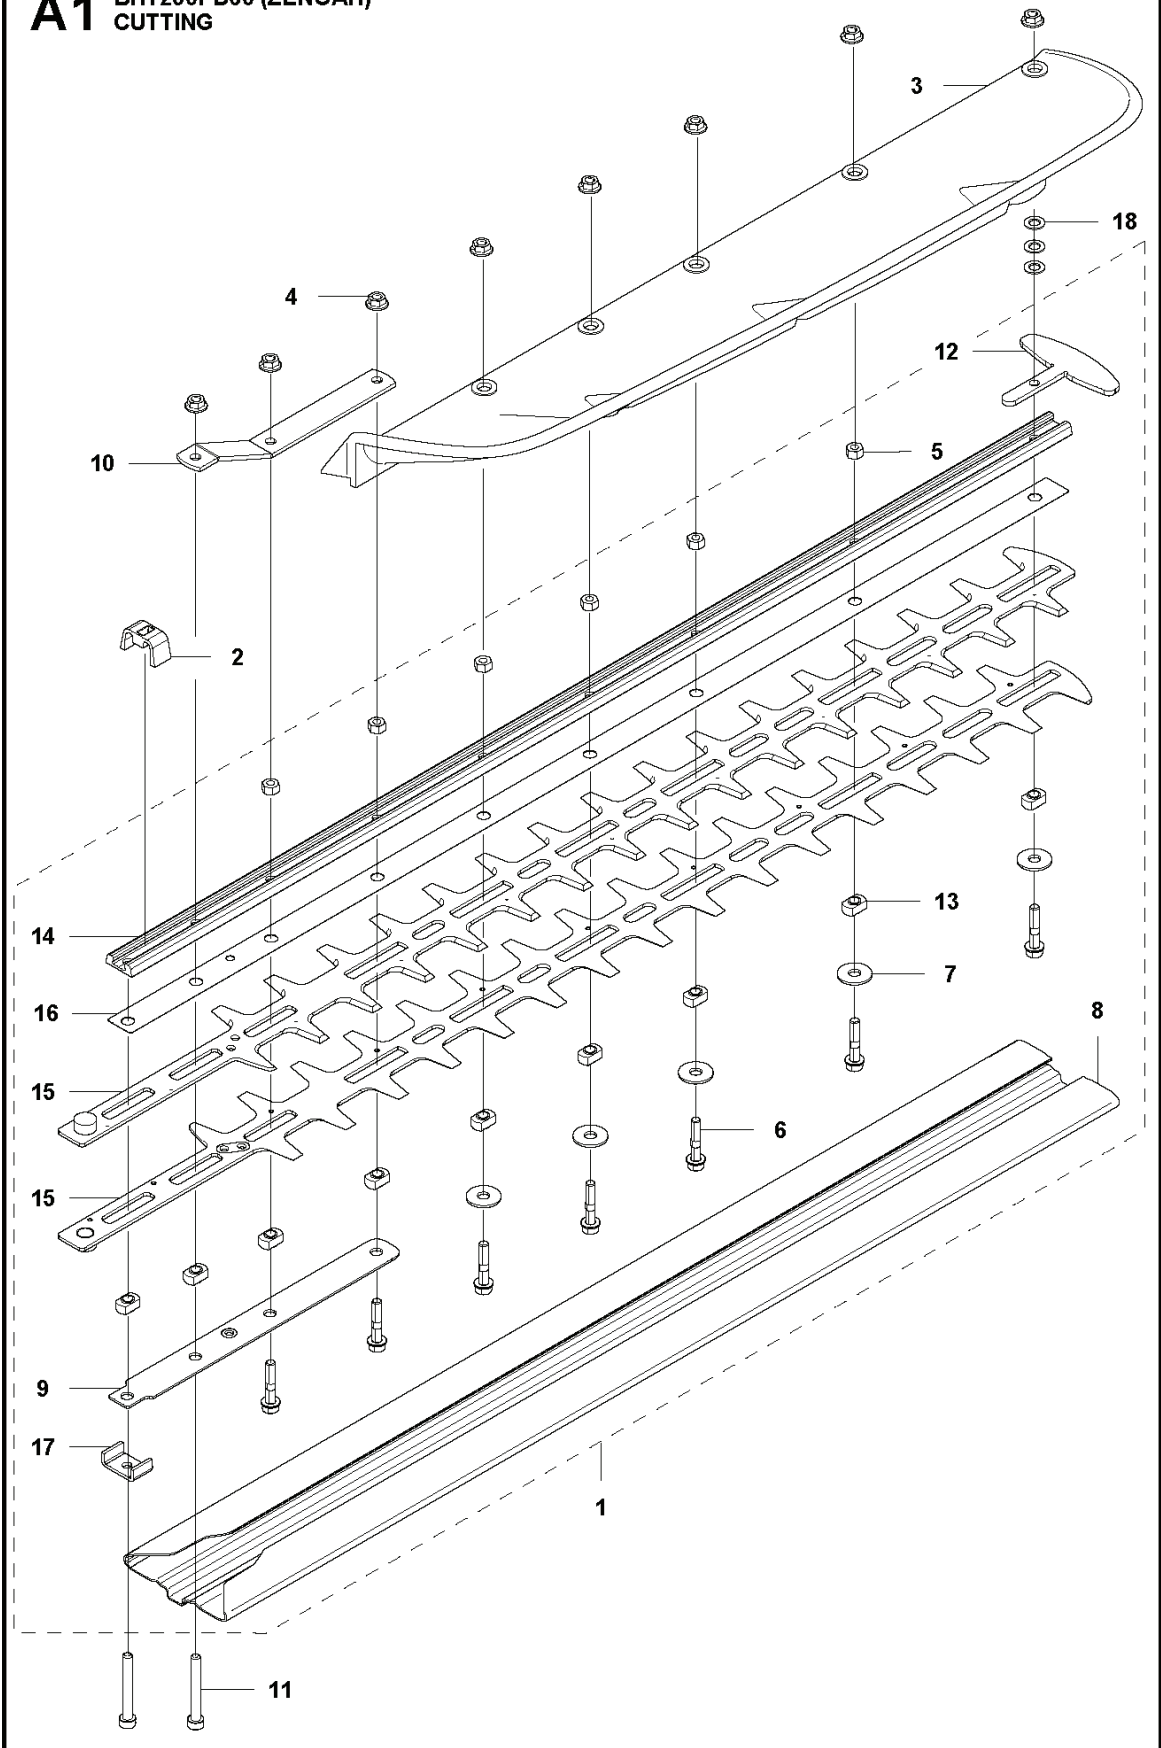

**B** BHT250PD60  
GEAR

---

REF.	PART NO.	DESCRIPTION	REMARK	QTY.	KIT
1	503989603	GREASE		1	
2	582386602	PLATE		1	
3	503216872	SCREW IHSCT		6	
4	584411001	GASKET		1	
5	582363001	HELICAL GEAR		1	12
6	578054901	LOCKWASHER		1	12
7	522714601	DISC		1	12
8	582386701	MOTOR ASSY		1	
9	582363101	CONNECTING ROD ASSY		2	12
10	578002701	HEAVY DUTY DOWEL PIN		2	12
11	581838501	ECCENTRIC DISC		1	12
12	582837001	GEAR		1	

**C** BHT250PD60  
HANDLE

---

REF.	PART NO.	DESCRIPTION	REMARK	QTY.	KIT
1	579563504	FRONT HANDLE		1	
2	579563403	FRONT HANDLE		1	
3	503218876	SCREW IHSCT		4	
4	579211901	SCREW IHSCT		10	
5	579563603	FRONT HANDLE		1	
6	580790101	BUSHING		3	
7	583890301	RECOIL SPRING		3	
8	584274001	SPRING		1	
9	581223201	LEVER		1	

**A1** BHT250PD60 (ZENOAH)  
CUTTING

---

REF.	PART NO.	DESCRIPTION	REMARK	QTY.	KIT
1	591479203	CUTTING DECK		1	
2	578372201	GASKET		1	
3	591097601	PLATE		1	
4	503220009	HEXAGON NUT		8	
5	731231401	HEXAGON NUT		6	1
6	584152202	SCREW IHSCFM		7	1
7	503230024	WASHER		5	1
8	592748501	TRANSPORT GUARD		1	1
9	592744601	BAR		1	1
10	580931501	SUPPORT		1	
11	581761601	SCREW IHSCCT		2	
12	592737902	PROTECTION		1	1
14	591375101	BAR		1	
13	592638901	SPACER		10	1
16	591374801	WEAR PLATE		1	
15	591452301	BLADE		2	1
17	592750401	BRACKET		1	1
18	503230066	WASHER		3	