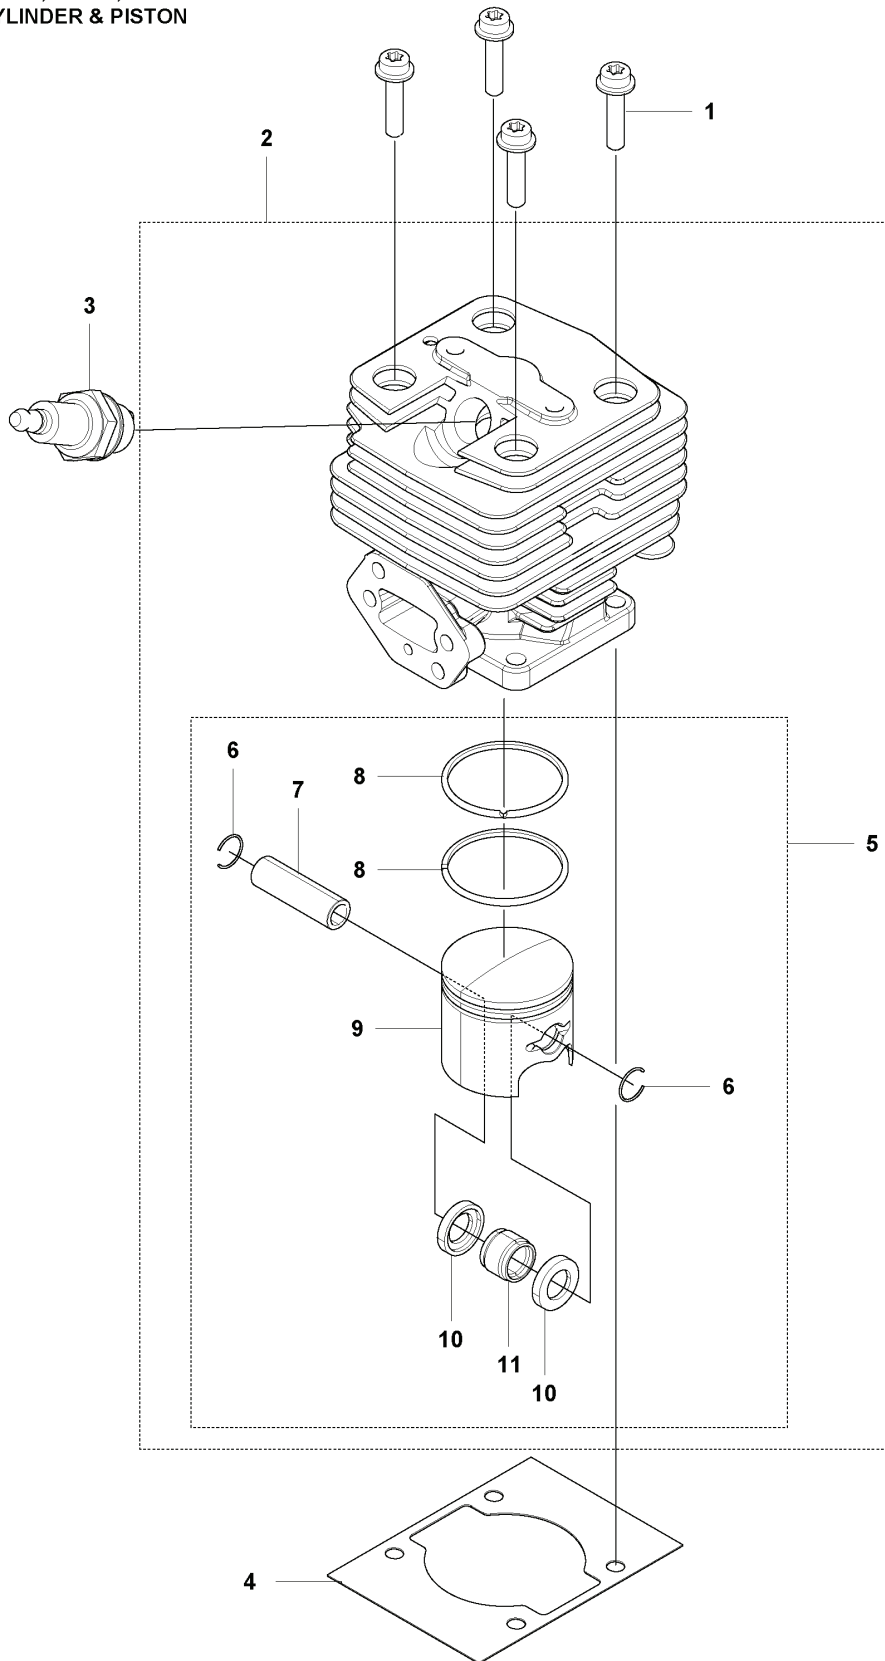

M 531RS, 541RS, 541RST
CYLINDER & PISTON

REF.	PART NO.	DESCRIPTION	REMARK	QTY.	KIT
1	506745201	BOLT		4	
2	593305001	CYLINDER KIT	541RST	1	
3	515497401	SPARKPLUGBPMR7A		1	
4	510064301	GASKET		1	
5	593305101	PISTON ASSY	541RST	1	2
6	516283001	RING		2	2.5
7	505297101	PIN	541RST	1	2.5
8	510917901	PISTON RING	541RST	2	2.5
9	505296901	PISTON	541RST	1	2.5
10	513752401	WASHER		2	2.5
11	505297301	BEARING		1	2.5