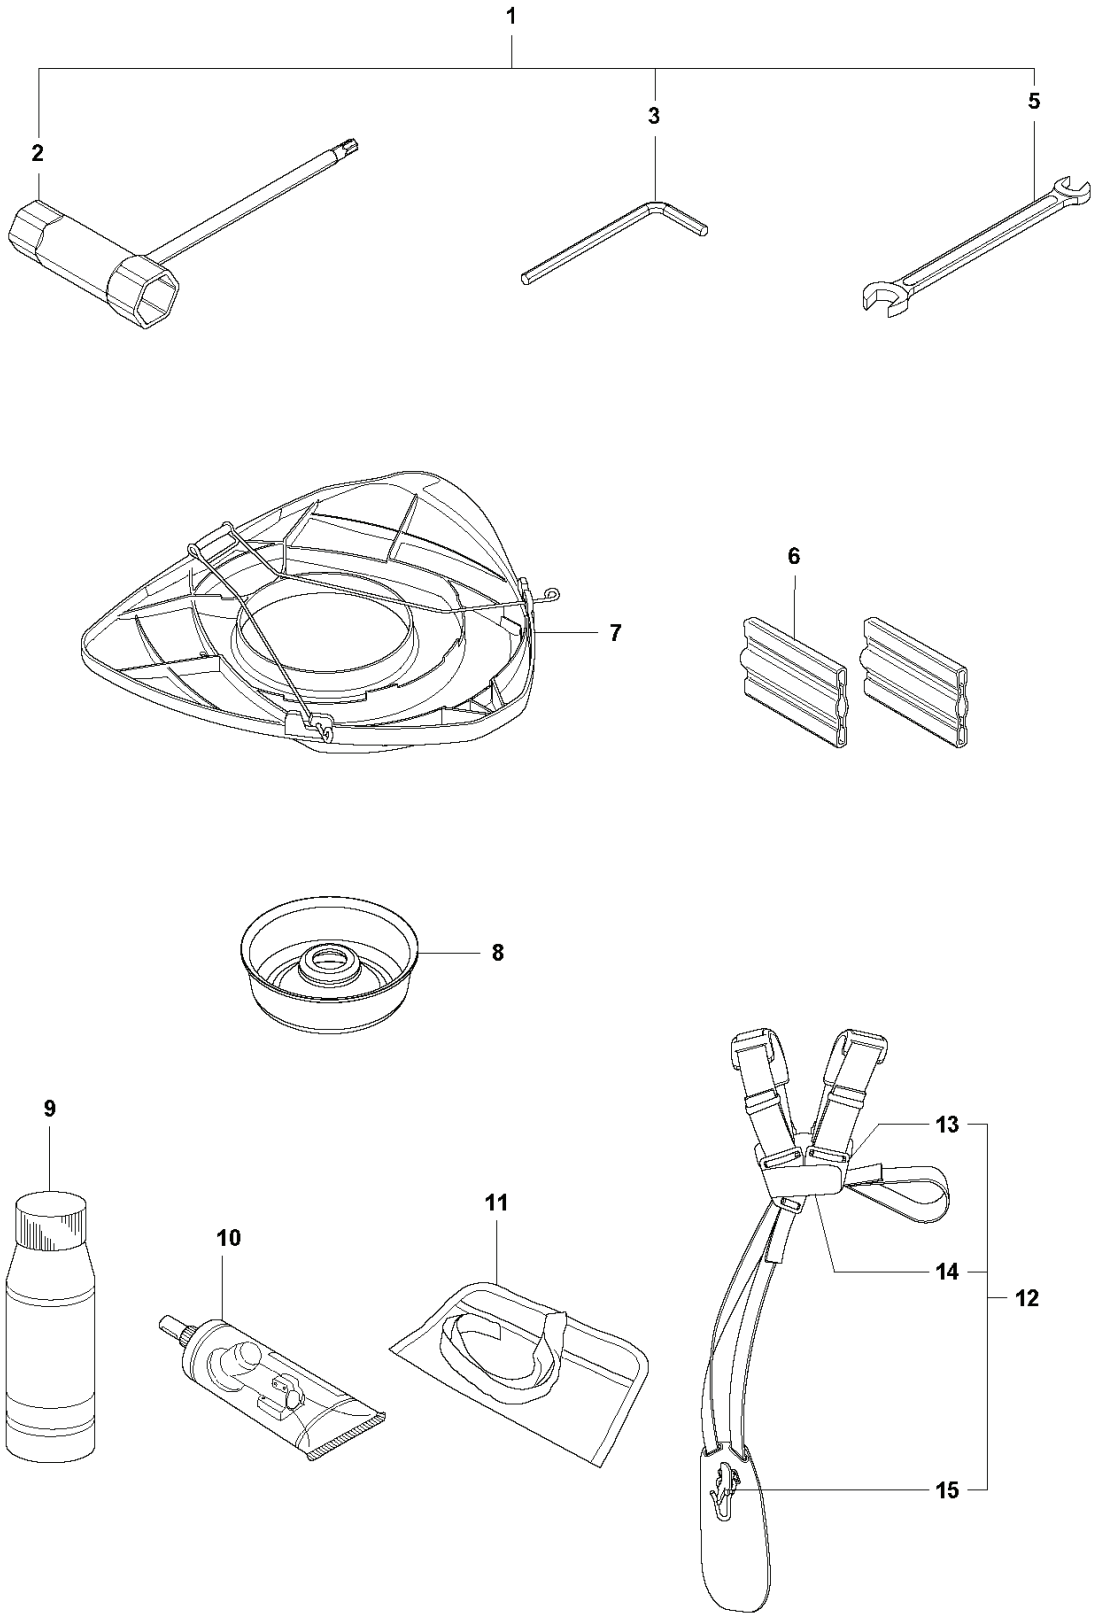

541 RST

SPARE PARTS LIST

S2 541RST(Asia)
ACCESSORIES

REF.	PART NO.	DESCRIPTION	REMARK	QTY.	KIT
1	584404201	SPLASH GUARD		1	
2	521000601	NUT		2	1
3	515586201	BLADE		1	1
4	510478301	SCREW		2	1

Q 541RST
CARBURETTOR

REF.	PART NO.	DESCRIPTION	REMARK	QTY.	KIT
1	587106701	CARBURETTOR		1	
2	505307901	SCREW		2	1
3	506746001	BRACKET		1	1
4	516597701	SWIVEL		1	1
5	506746101	WASHER		1	1
6	587642901	VALVE		1	1
7	506738601	RETAINER RING		1	1
8	512373401	NEEDLE		1	1
9	513301601	SPRING		1	1
10	513437701	WASHER		1	1
11	513437801	O-RING		1	1
12	505308401	RING		1	1
13	506745101	GASKET		1	1
14	506689801	DIAPHRAGM		1	1
15	513410801	BODY		1	1
16	520957001	SCREEN		1	1,15
17	521085401	VALVE.INLET		1	1,15
18	513410701	SPRING		1	1,15
19	520977201	LEVER		1	1,15
20	520977401	PIN		1	1,15
21	505306101	SCREW		1	1,15
22	506740801	GASKET		1	1
23	505306801	DIAPHRAGM		1	1
24	506740901	BODY		1	1
25	505306701	PUMP		1	1
26	506741001	COVER		1	1
27	516544001	SCREW		4	1

R 531RS, 541RS, 541RST
ACCESSORIES

REF.	PART NO.	DESCRIPTION	REMARK	QTY.	KIT
1	597747101	TOOL KIT		1	
2	529265501	WRENCH		1	1
3	505311901	WRENCH		1	1
5	506615001	SPANNER		1	1
6	537129904	BAR COVER	For Asia	2	
7	544359101	TRANSPORT GUARD	For Russia	1	
8	528818101	SUPPORT CUP		1	
9	531009248	FILTER OIL		1	
10	503976401	GREASE		1	
11	501192201	TOOL		1	
12	537275702	HARNESS	531RS	1	
13	537288301	BUCKLE		1	12
14	537288401	BUCKLE		1	12
15	502022805	WELT HOOK		1	12

E 541RST
CLUTCH

REF.	PART NO.	DESCRIPTION	REMARK	QTY.	KIT
1	591438102	HOUSING ASSY		1	
2	586496201	BOLT		4	1
3	505293001	HUB CAP		1	1
4	505293301	ABSORBER		1	1
5	576590701	BOLT		1	1
6	505293201	JOINT		1	1
7	504119601	SCREW		1	1
8	505293401	ABSORBER		1	1
9	523019001	BOLT		4	
10	516124201	SNAP RING		1	1
11	502849301	SNAP RING		1	1
12	516131701	BEARING		1	1
13	505292901	HOUSING		1	1
14	505293801	DRUM		1	1
15	505297801	SCREW		2	
16	505298101	WASHER		2	
17	599764701	CLUTCH		1	
18	599764801	SPRING		1	17
19	505298001	WASHER		2	