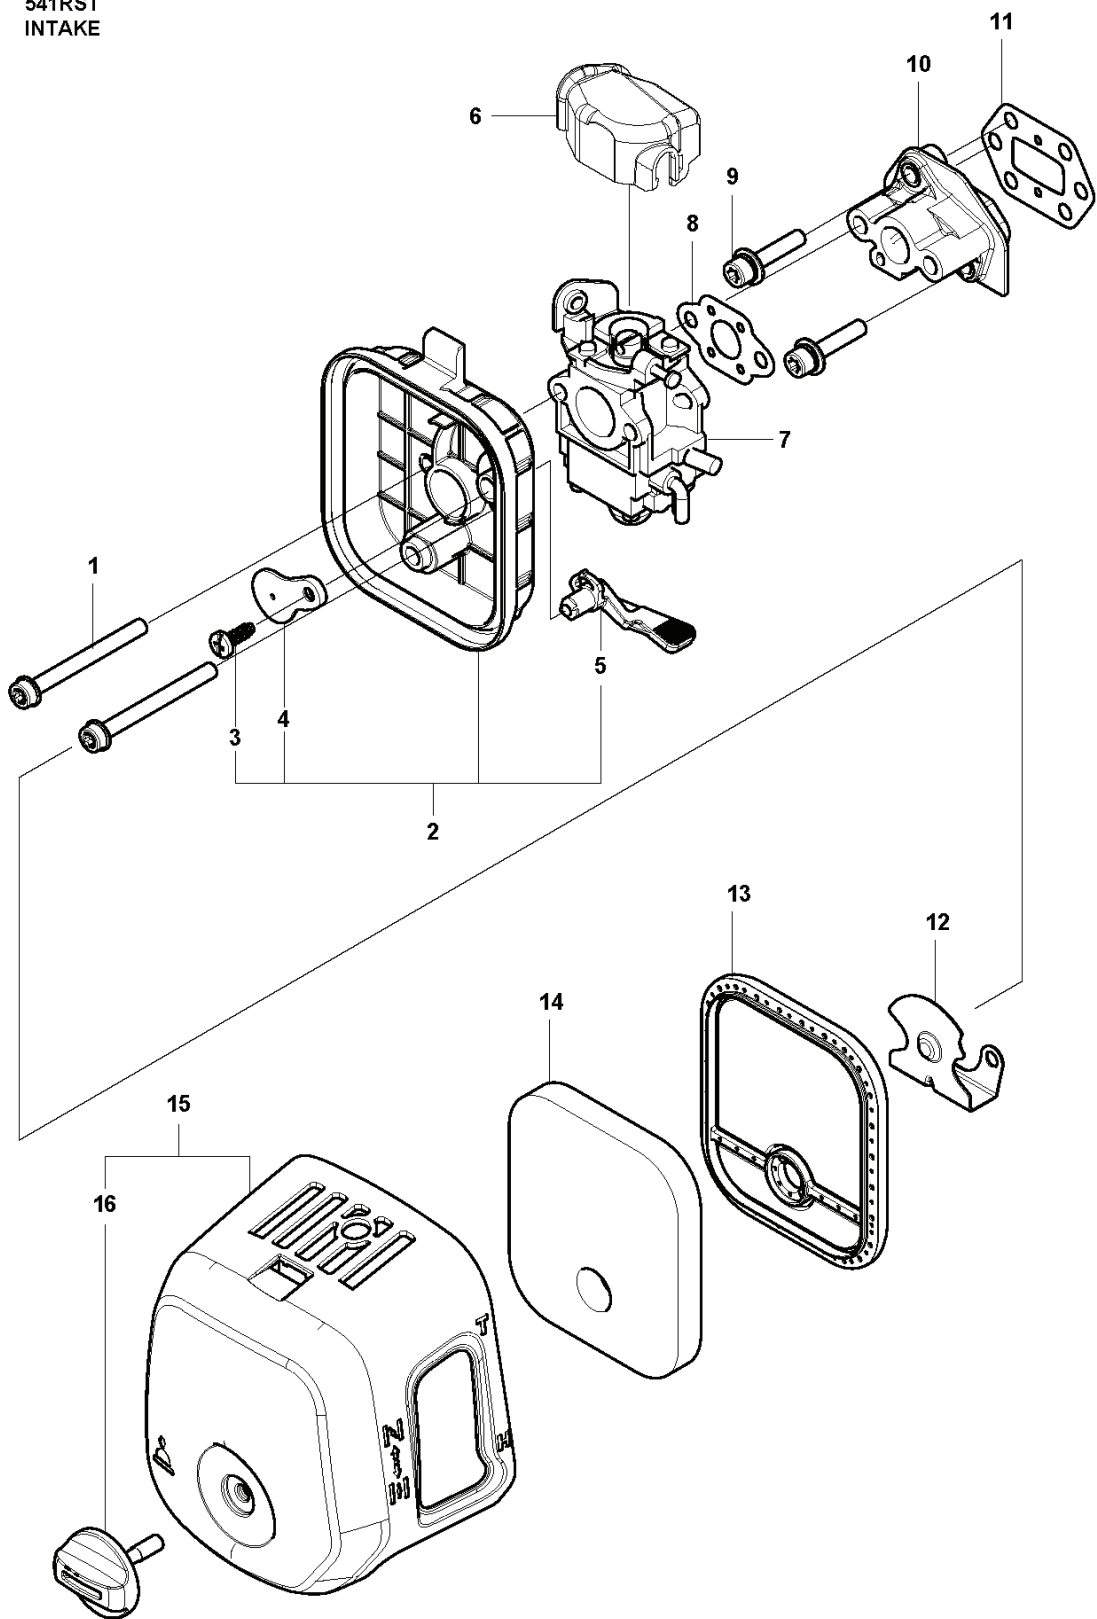

L 541RST
INTAKE

REF.	PART NO.	DESCRIPTION	REMARK	QTY.	KIT
1	584956301	SCREW		2	
2	590579401	CLEANER		1	
3	506614001	SCREW		1	2
4	505308901	PLATE.CHOKE		1	2
5	590581001	CHOKE LEVER		1	2
6	506744201	COVER		1	
7	587106701	CARBURETTOR		1	
8	505305001	GASKET		1	
9	521516901	BOLT		2	
10	526520501	INSULATOR		1	
11	505304901	GASKET.INSU		1	
12	587088001	PLATE		1	
13	590910601	FILTER		1	
14	587287602	AIR FILTER		1	
15	590932301	AIR FILTER ASSY		1	
16	576992405	KNOB		1	15