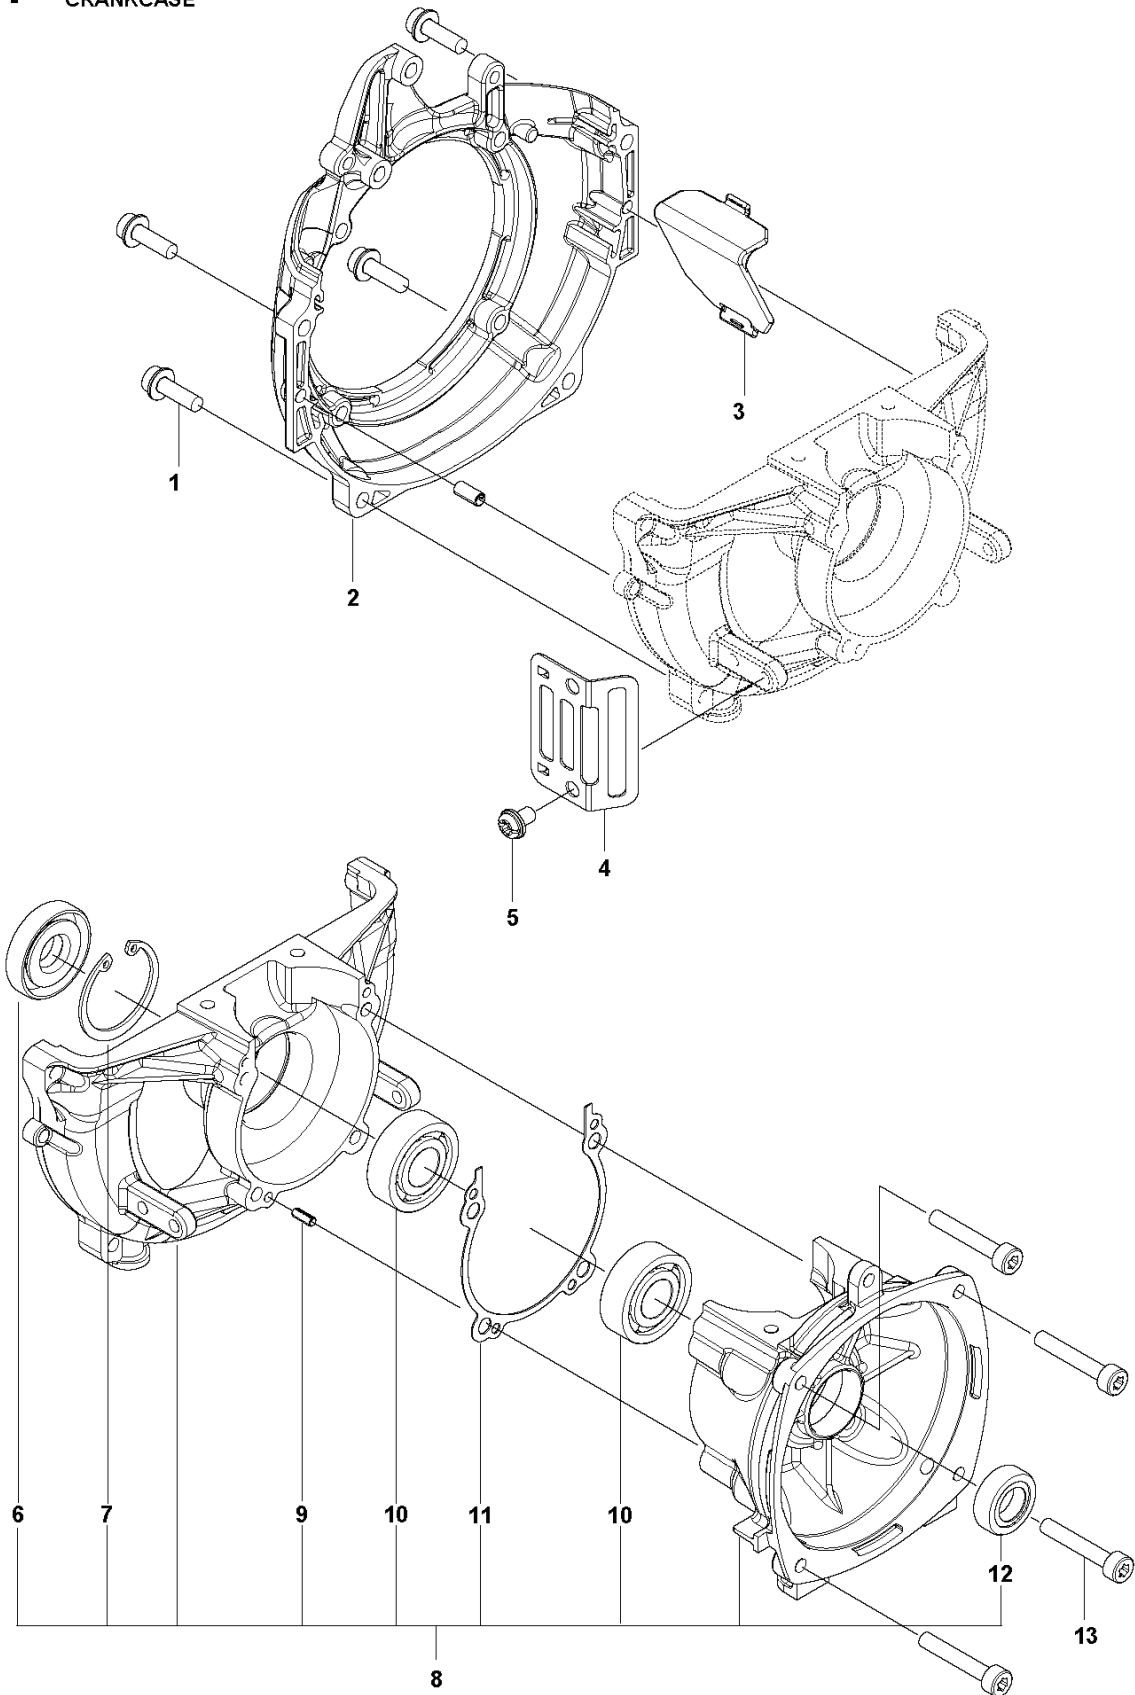

P 541RST
CRANKCASE

REF.	PART NO.	DESCRIPTION	REMARK	QTY.	KIT
1	515391301	BOLT		4	
2	574721201	COVER		1	
3	505300401	PLATE		1	
4	505296201	GUARD		1	
5	544256801	SCREW		1	
6	505296701	SEAL		1	8
7	504121001	SNAP RING		1	8
8	593305401	CRANKCASE ASSY		1	
9	505296101	PIN		3	8
10	597610701	BEARING		2	8
11	505296401	GASKET		1	8
12	504121501	SEALING		1	8
13	586496201	BOLT		4