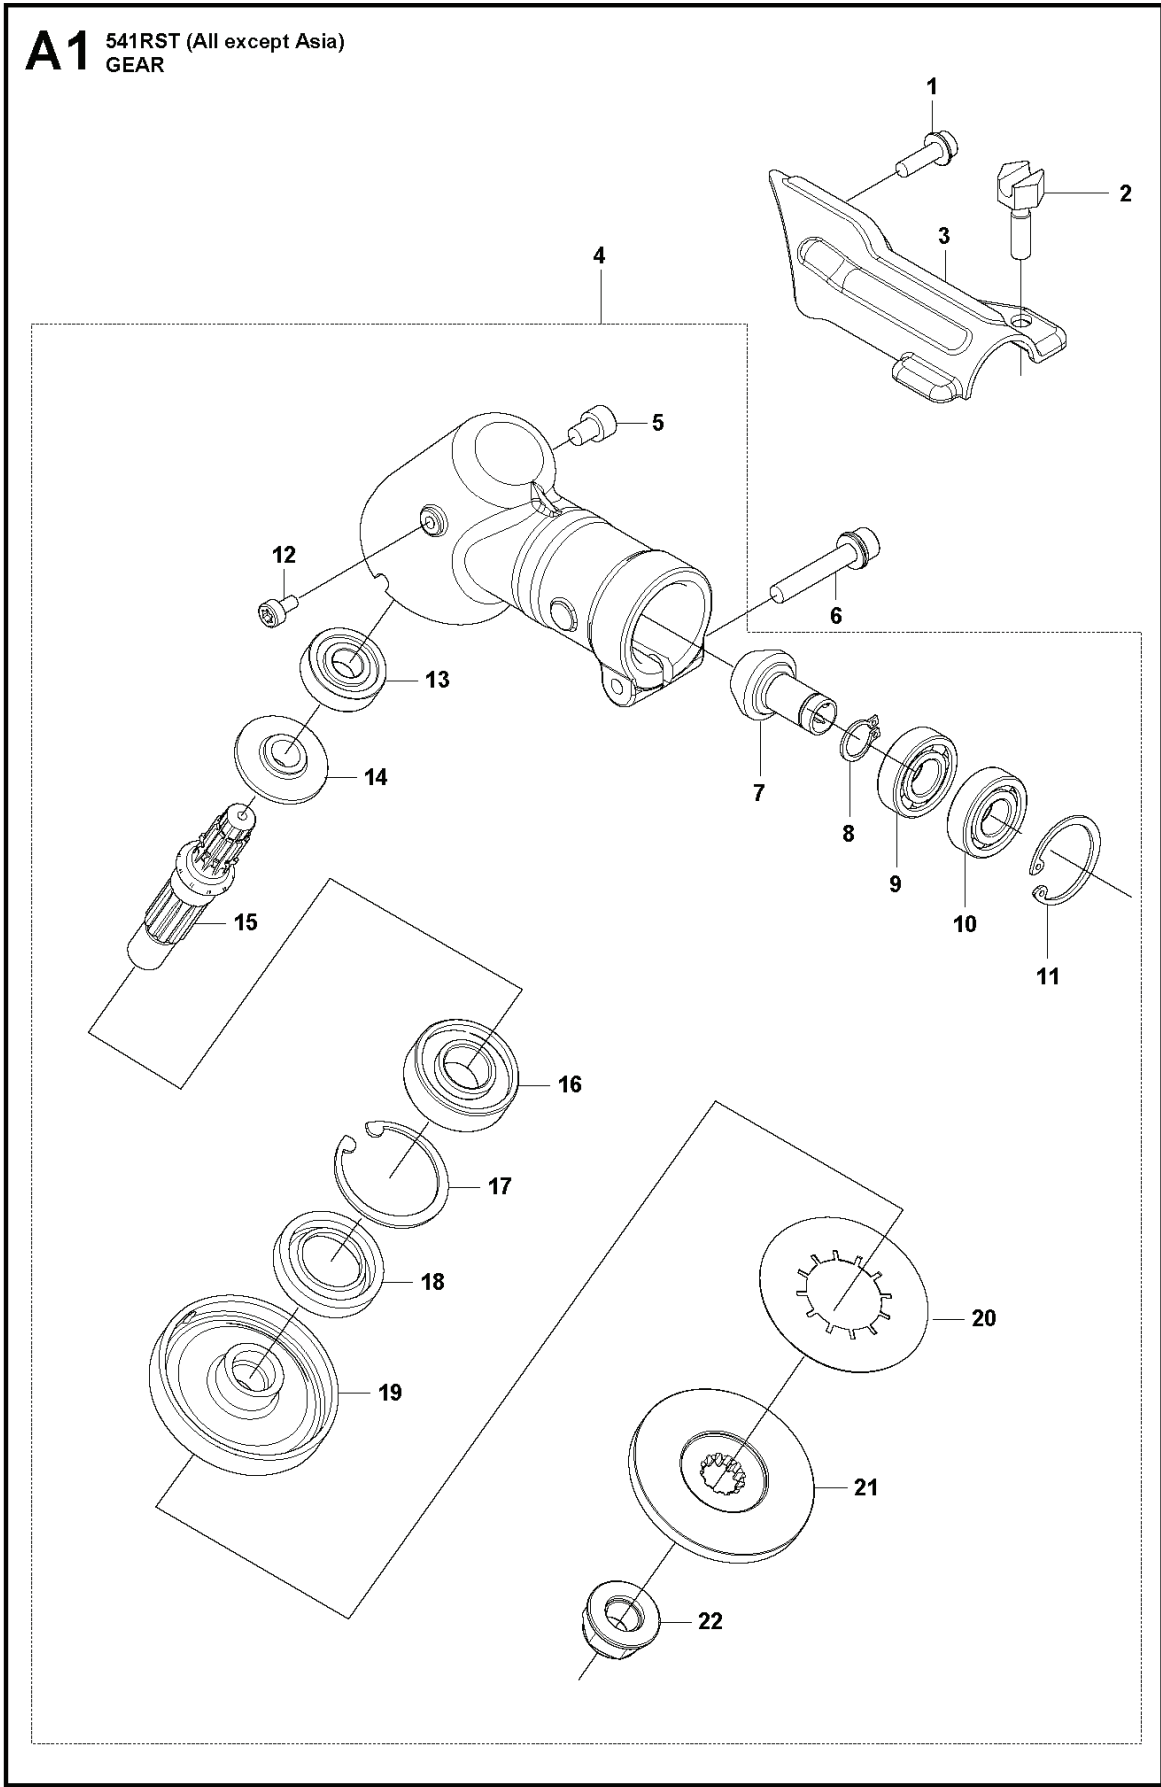

A1 541RST (All except Asia)
GEAR

REF.	PART NO.	DESCRIPTION	REMARK	QTY.	KIT
1	574710801	BOLT		1	
2	537189501	SCREW		1	
3	528818501	BRACKET		1	
4	579076201	GEAR CASE		1	
5	521862001	BOLT		1	4
6	576590701	BOLT		1	
7	579076801	PINION		1	4
8	516124101	SNAP RING		1	4
9	516127901	BEARING		1	4
10	516130001	BEARING		1	4
11	506609901	SNAP RING		1	4
12	544362701	BOLT		1	4
13	505170201	BEARING		1	4
14	579076701	GEAR		1	4
15	579076601	SHAFT		1	4
16	516131701	BEARING		1	4
17	502849301	SNAP RING		1	4
18	521522201	SEAL		1	4
19	579076901	HOLDER		1	4
20	579077001	PLATE		1	4
21	579077101	HOLDER		1	4
22	579076401	NUT		1	4