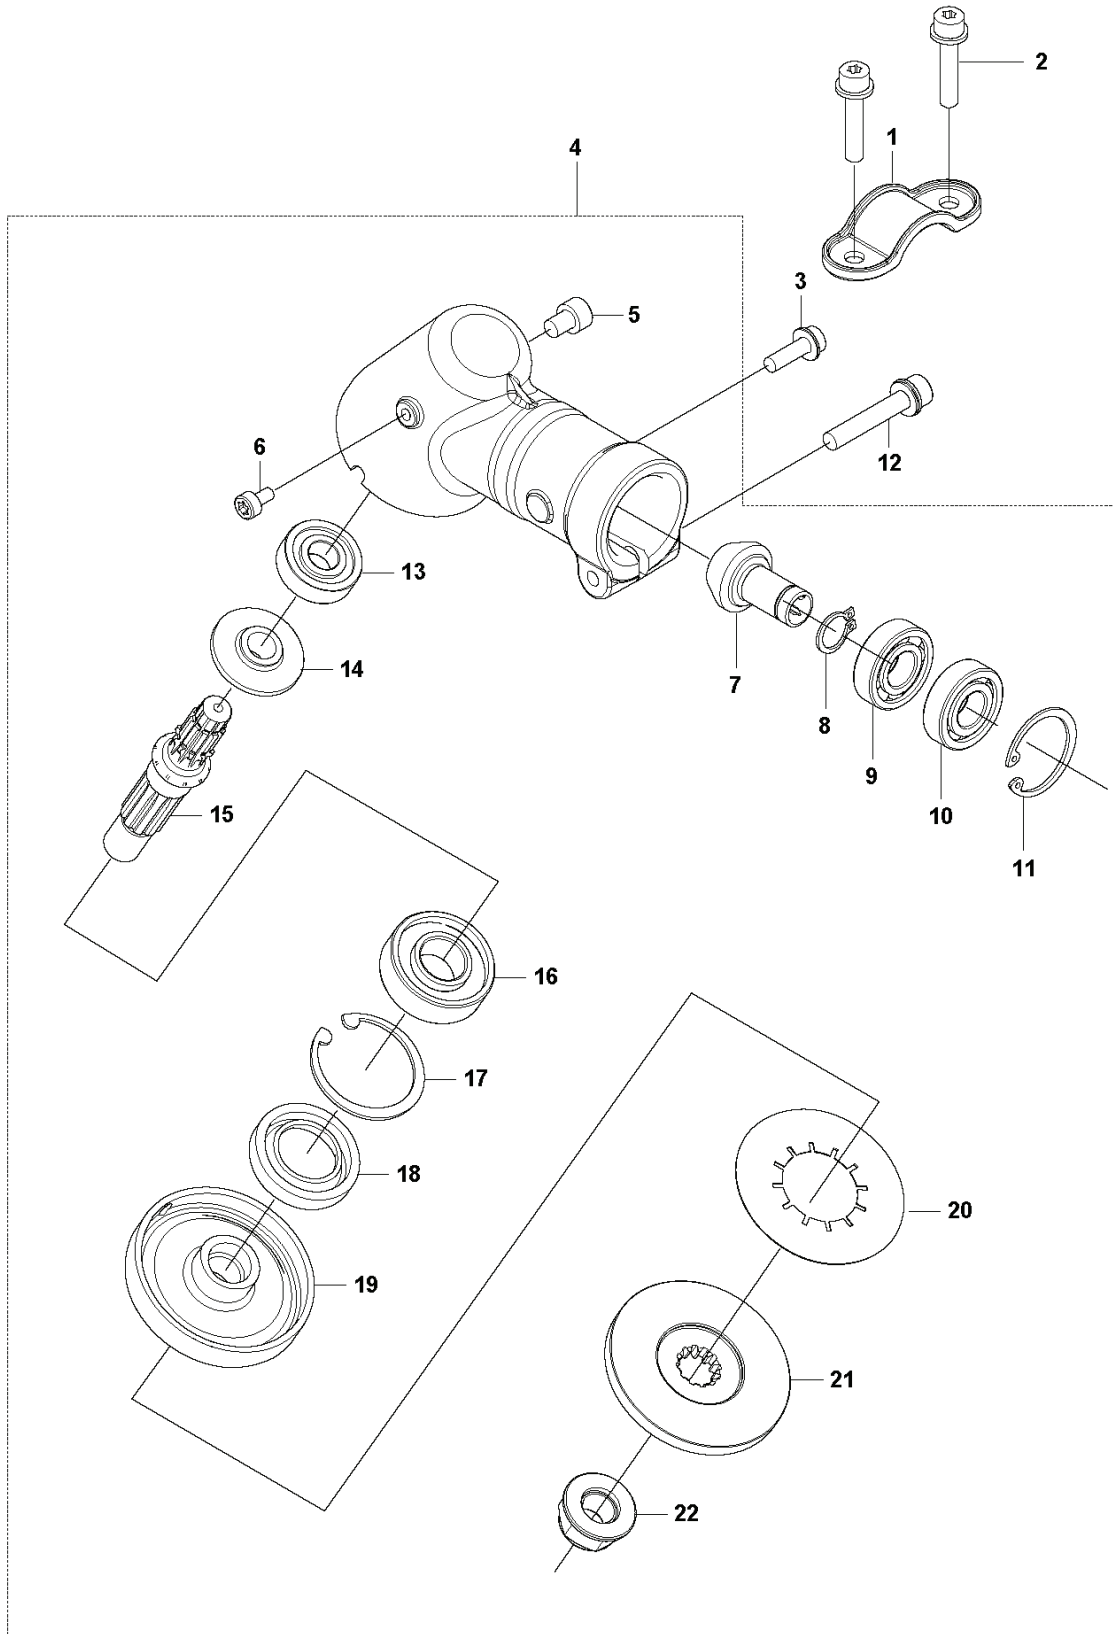

E 541RST
CLUTCH

REF.	PART NO.	DESCRIPTION	REMARK	QTY.	KIT
1	591438102	HOUSING ASSY		1	
2	586496201	BOLT		4	1
3	505293001	HUB CAP		1	1
4	505293301	ABSORBER		1	1
5	576590701	BOLT		1	1
6	505293201	JOINT		1	1
7	504119601	SCREW		1	1
8	505293401	ABSORBER		1	1
9	523019001	BOLT		4	
10	516124201	SNAP RING		1	1
11	502849301	SNAP RING		1	1
12	516131701	BEARING		1	1
13	505292901	HOUSING		1	1
14	505293801	DRUM		1	1
15	505297801	SCREW		2	
16	505298101	WASHER		2	
17	599764701	CLUTCH		1	
18	599764801	SPRING		1	17
19	505298001	WASHER		2	

N 531RS, 541RS, 541RST
CRANKSHAFT

REF.	PART NO.	DESCRIPTION	REMARK	QTY.	KIT
1	593305301	CRANKSHAFT ASSY		1	
2	597610701	BEARING		2	1
3	506689401	KEY		1	1
4	505297301	BEARING		1	1

A1 541RST (All except Asia)
GEAR

REF.	PART NO.	DESCRIPTION	REMARK	QTY.	KIT
1	574710801	BOLT		1	
2	537189501	SCREW		1	
3	528818501	BRACKET		1	
4	579076201	GEAR CASE		1	
5	521862001	BOLT		1	4
6	576590701	BOLT		1	
7	579076801	PINION		1	4
8	516124101	SNAP RING		1	4
9	516127901	BEARING		1	4
10	516130001	BEARING		1	4
11	506609901	SNAP RING		1	4
12	544362701	BOLT		1	4
13	505170201	BEARING		1	4
14	579076701	GEAR		1	4
15	579076601	SHAFT		1	4
16	516131701	BEARING		1	4
17	502849301	SNAP RING		1	4
18	521522201	SEAL		1	4
19	579076901	HOLDER		1	4
20	579077001	PLATE		1	4
21	579077101	HOLDER		1	4
22	579076401	NUT		1	4

A2 541RST (Asia)
GEAR

REF.	PART NO.	DESCRIPTION	REMARK	QTY.	KIT
1	514363401	CLAMP		1	
2	576590701	BOLT		2	
3	574710801	BOLT		1	
4	579076201	GEAR CASE		1	
5	521862001	BOLT		1	4
6	544362701	BOLT		1	4
7	579076801	PINION		1	4
8	516124101	SNAP RING		1	4
9	516127901	BEARING		1	4
10	516130001	BEARING		1	4
11	506609901	SNAP RING		1	4
12	576590701	BOLT		1	
13	505170201	BEARING		1	4
14	579076701	GEAR		1	4
15	579076601	SHAFT		1	4
16	516131701	BEARING		1	4
17	502849301	SNAP RING		1	4
18	521522201	SEAL		1	4
19	579076901	HOLDER		1	4
20	579077001	PLATE		1	4
21	579077101	HOLDER		1	4
22	579076401	NUT		1	4