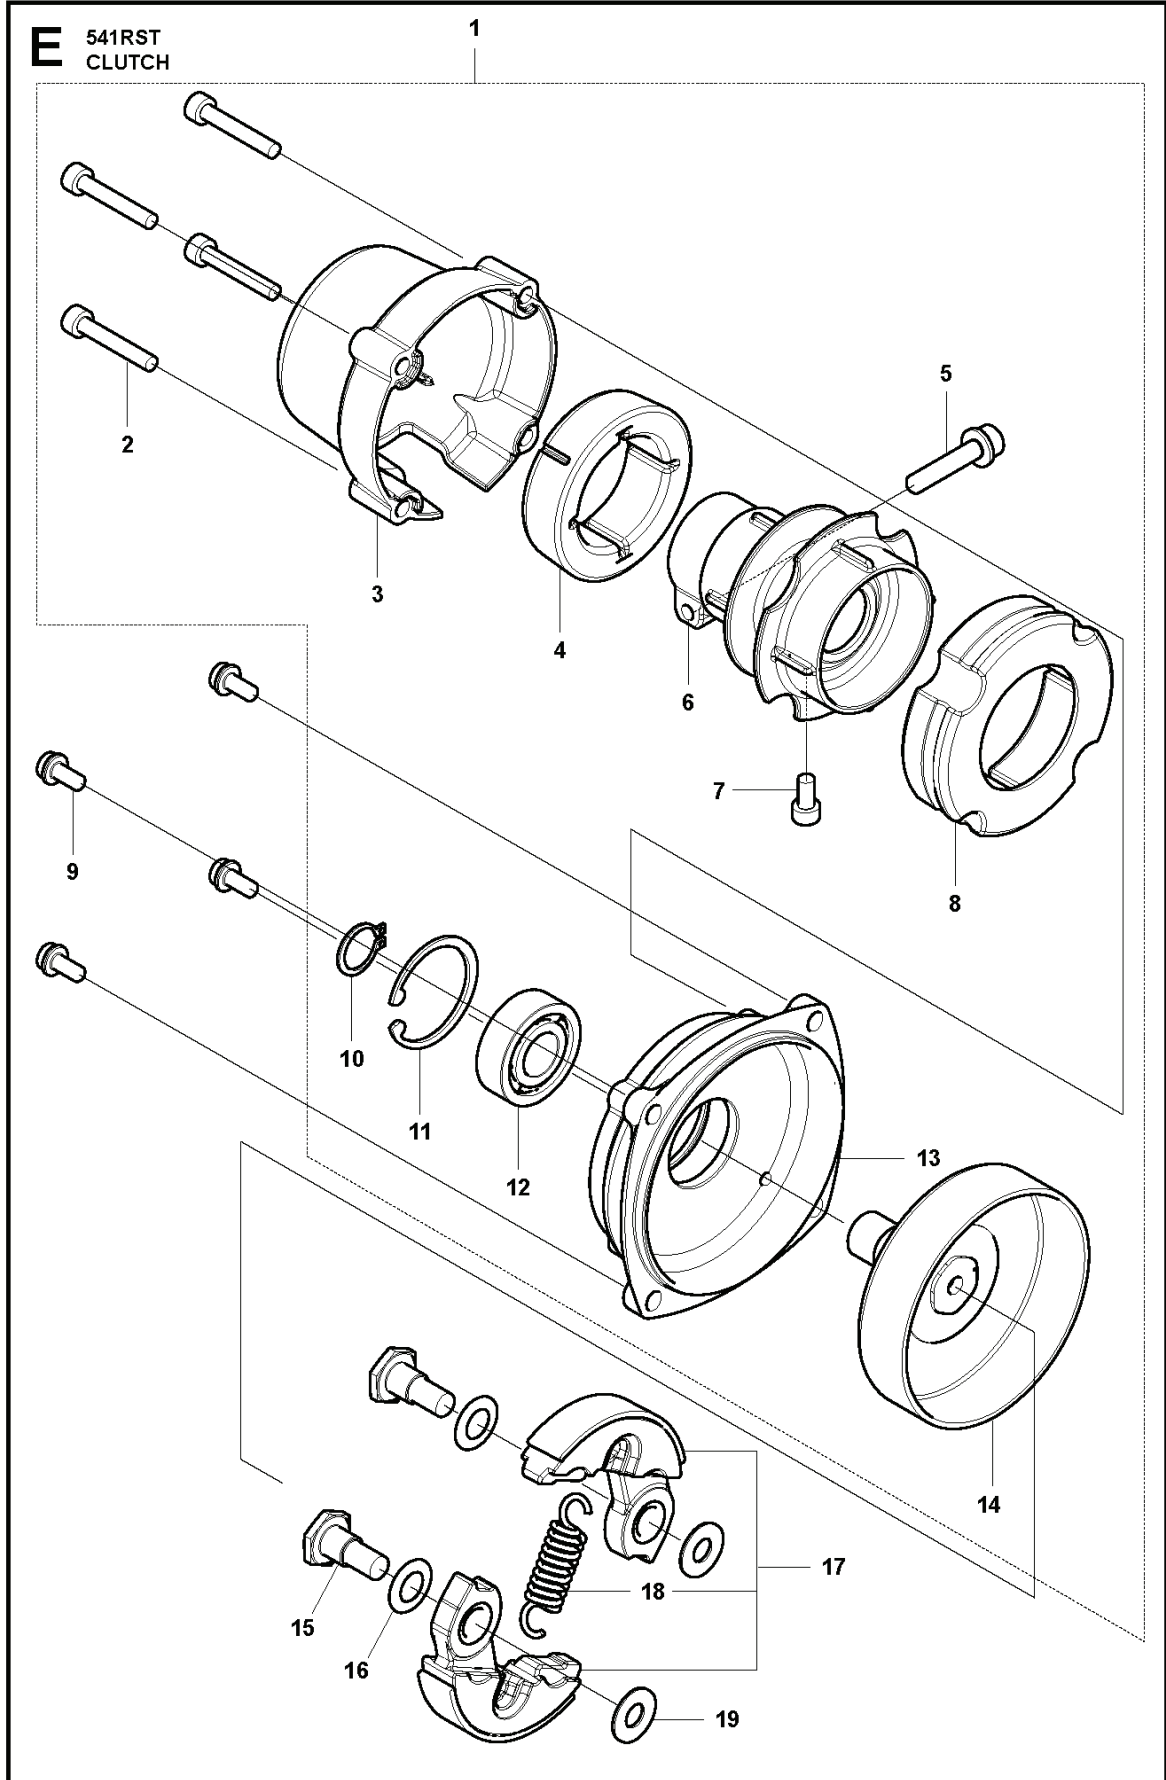

REF.	PART NO.	DESCRIPTION	REMARK	QTY.	KIT
1	587106701	CARBURETTOR		1	
2	505307901	SCREW		2	1
3	506746001	BRACKET		1	1
4	516597701	SWIVEL		1	1
5	506746101	WASHER		1	1
6	587642901	VALVE		1	1
7	506738601	RETAINER RING		1	1
8	512373401	NEEDLE		1	1
9	513301601	SPRING		1	1
10	513437701	WASHER		1	1
11	513437801	O-RING		1	1
12	505308401	RING		1	1
13	506745101	GASKET		1	1
14	506689801	DIAPHRAGM		1	1
15	513410801	BODY		1	1
16	520957001	SCREEN		1	1,15
17	521085401	VALVE.INLET		1	1,15
18	513410701	SPRING		1	1,15
19	520977201	LEVER		1	1,15
20	520977401	PIN		1	1,15
21	505306101	SCREW		1	1,15
22	506740801	GASKET		1	1
23	505306801	DIAPHRAGM		1	1
24	506740901	BODY		1	1
25	505306701	PUMP		1	1
26	506741001	COVER		1	1
27	516544001	SCREW		4	1

S1 541RST (All except Asia)
ACCESSORIES

REF.	PART NO.	DESCRIPTION	REMARK	QTY.	KIT
1	537331603	SPLASH GUARD		1	
2	537396303	SPLASH GUARD		1	1
3	503216825	SCREW IHSCFT		1	1.2
4	503798801	BLADE		1	1.2
5	544124501	RETAINER		1	1.2
6	537387201	SNAP LOCKING		4	1.2

L 541RST
INTAKE

REF.	PART NO.	DESCRIPTION	REMARK	QTY.	KIT
1	584956301	SCREW		2	
2	590579401	CLEANER		1	
3	506614001	SCREW		1	2
4	505308901	PLATE.CHOKE		1	2
5	590581001	CHOKE LEVER		1	2
6	506744201	COVER		1	
7	587106701	CARBURETTOR		1	
8	505305001	GASKET		1	
9	521516901	BOLT		2	
10	526520501	INSULATOR		1	
11	505304901	GASKET.INSU		1	
12	587088001	PLATE		1	
13	590910601	FILTER		1	
14	587287602	AIR FILTER		1	
15	590932301	AIR FILTER ASSY		1	
16	576992405	KNOB		1	15

E 541RST
CLUTCH

REF.	PART NO.	DESCRIPTION	REMARK	QTY.	KIT
1	591438102	HOUSING ASSY		1	
2	586496201	BOLT		4	1
3	505293001	HUB CAP		1	1
4	505293301	ABSORBER		1	1
5	576590701	BOLT		1	1
6	505293201	JOINT		1	1
7	504119601	SCREW		1	1
8	505293401	ABSORBER		1	1
9	523019001	BOLT		4	
10	516124201	SNAP RING		1	1
11	502849301	SNAP RING		1	1
12	516131701	BEARING		1	1
13	505292901	HOUSING		1	1
14	505293801	DRUM		1	1
15	505297801	SCREW		2	
16	505298101	WASHER		2	
17	599764701	CLUTCH		1	
18	599764801	SPRING		1	17
19	505298001	WASHER		2	