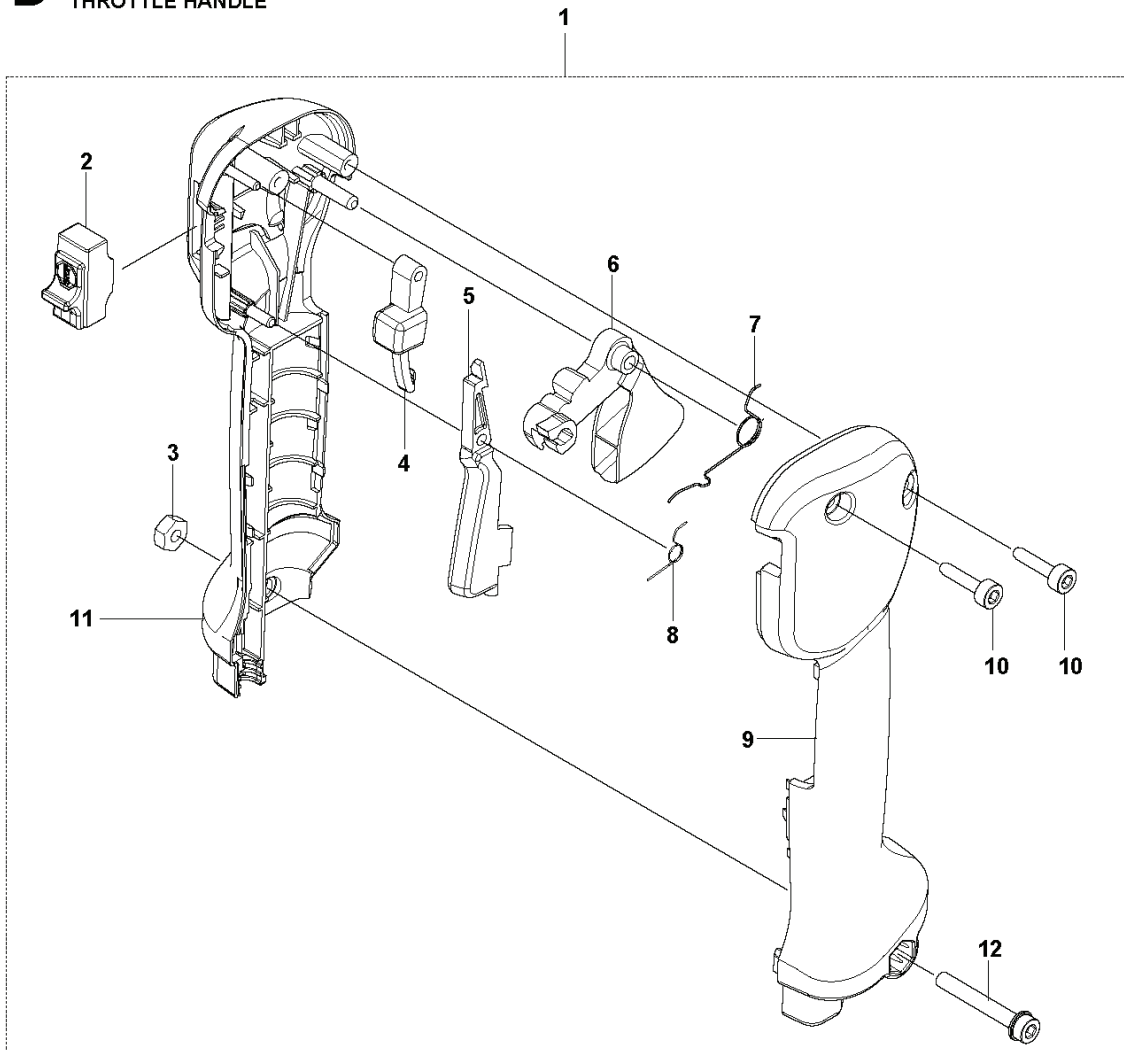

D 541RST
THROTTLE HANDLE

REF.	PART NO.	DESCRIPTION	REMARK	QTY.	KIT
13	522036601	THROTTLE CABLE ASSY		1	
12	503200782	SCREW IHSCFM		1	1
1	537183507	HANDLE ASSY		1	
2	503718201	SWITCH		1	1
3	503221013	HEXAGON NUT		1	1
4	537160703	THROTTLE LOCKOUT		1	1
5	506495101	THROTTLE LOCKOUT		1	1
6	506495001	THROTTLE CONTROL		1	1
7	537174201	SPRING THROTTLE TRIG		1	1
8	537174301	SPRING		1	1
9	537160301	HANDLE HALF		1	1
10	503216674	SCREW IHSCCT		2	1
11	537160203	HANDLE HALF		1	1