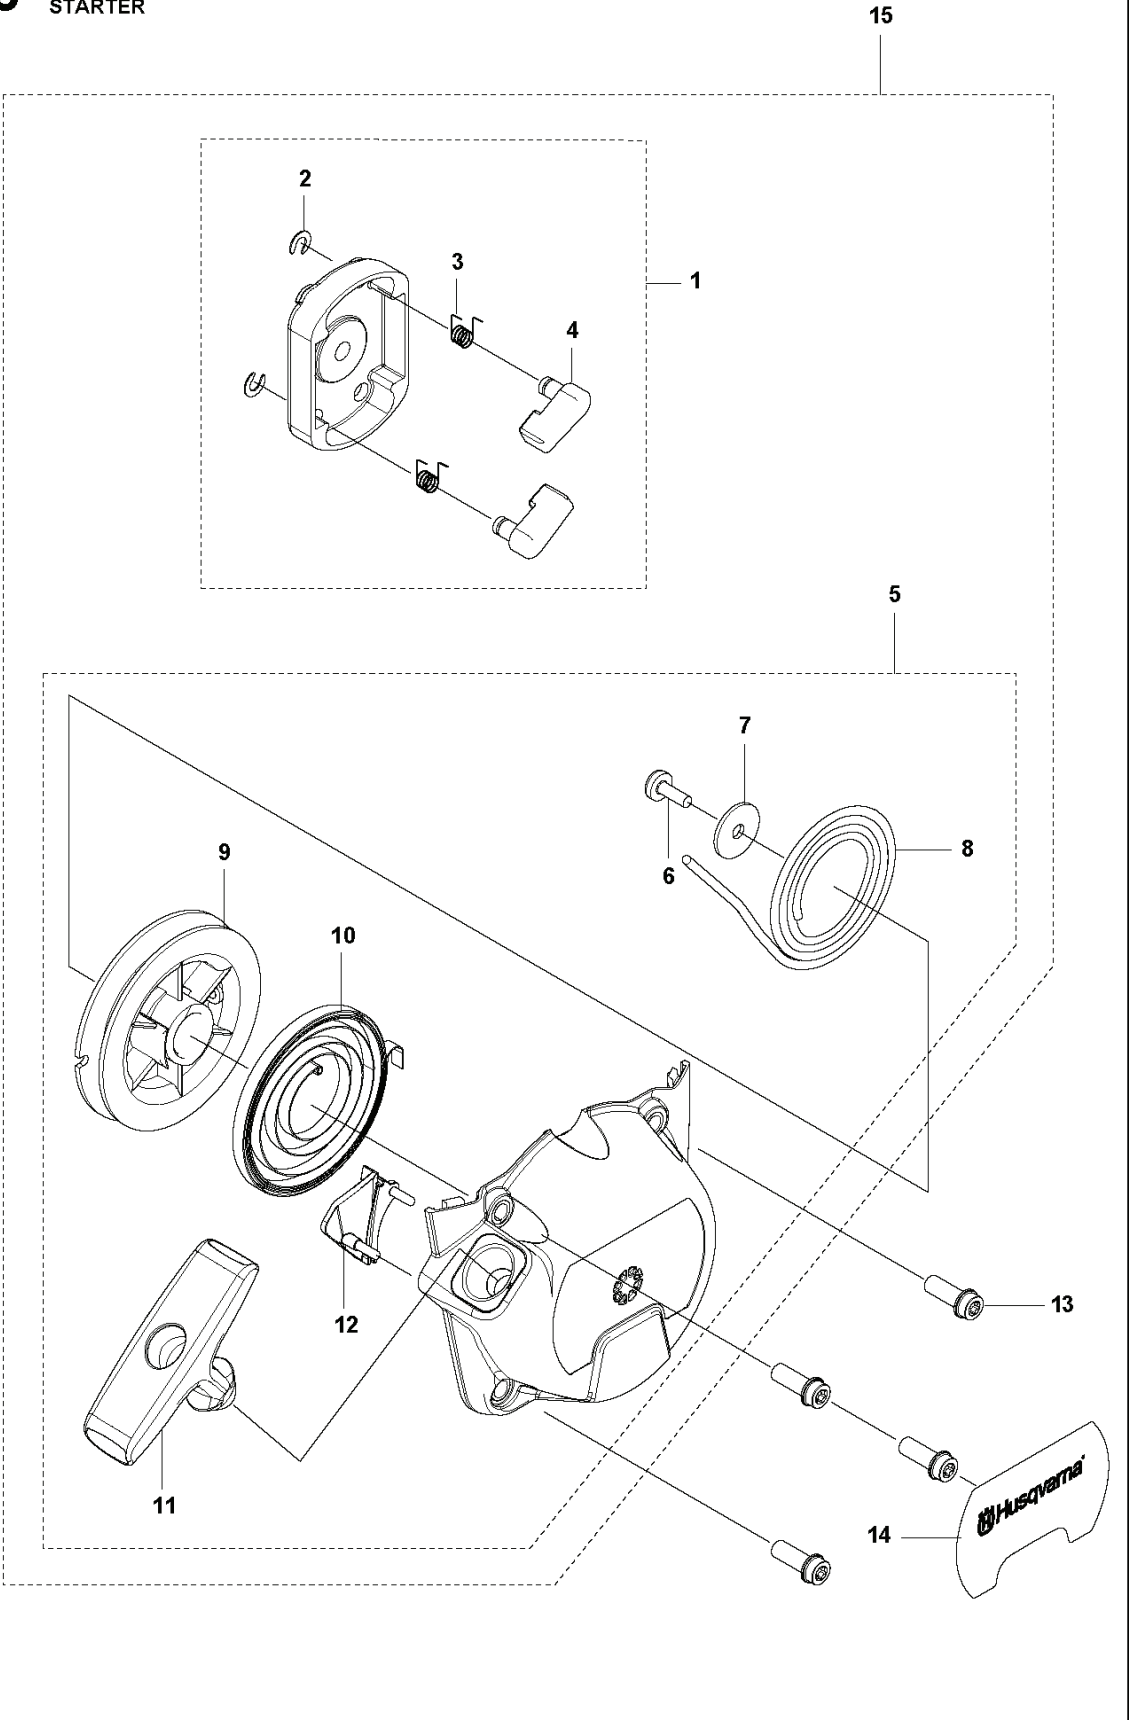

J 541RST
STARTER

REF.	PART NO.	DESCRIPTION	REMARK	QTY.	KIT
1	528755403	PULLEY		1	
2	501939001	CLIP		2	1
3	501938901	SPRING		2	1
4	501939101	STARTER PAWL		2	1
5	590578902	STARTER		1	
6	501932201	SCREW		1	5
7	501931701	WASHER		1	5
8	501929901	STARTER ROPE		1	5
9	501929802	REEL		1	5
10	501935201	SPRING		1	5
11	537232501	STARTER HANDLE		1	5
12	590579001	COVER		1	5
13	590631301	SCREW		4	
14	591199201	DECAL		1	
15	590578803	STARTER		1