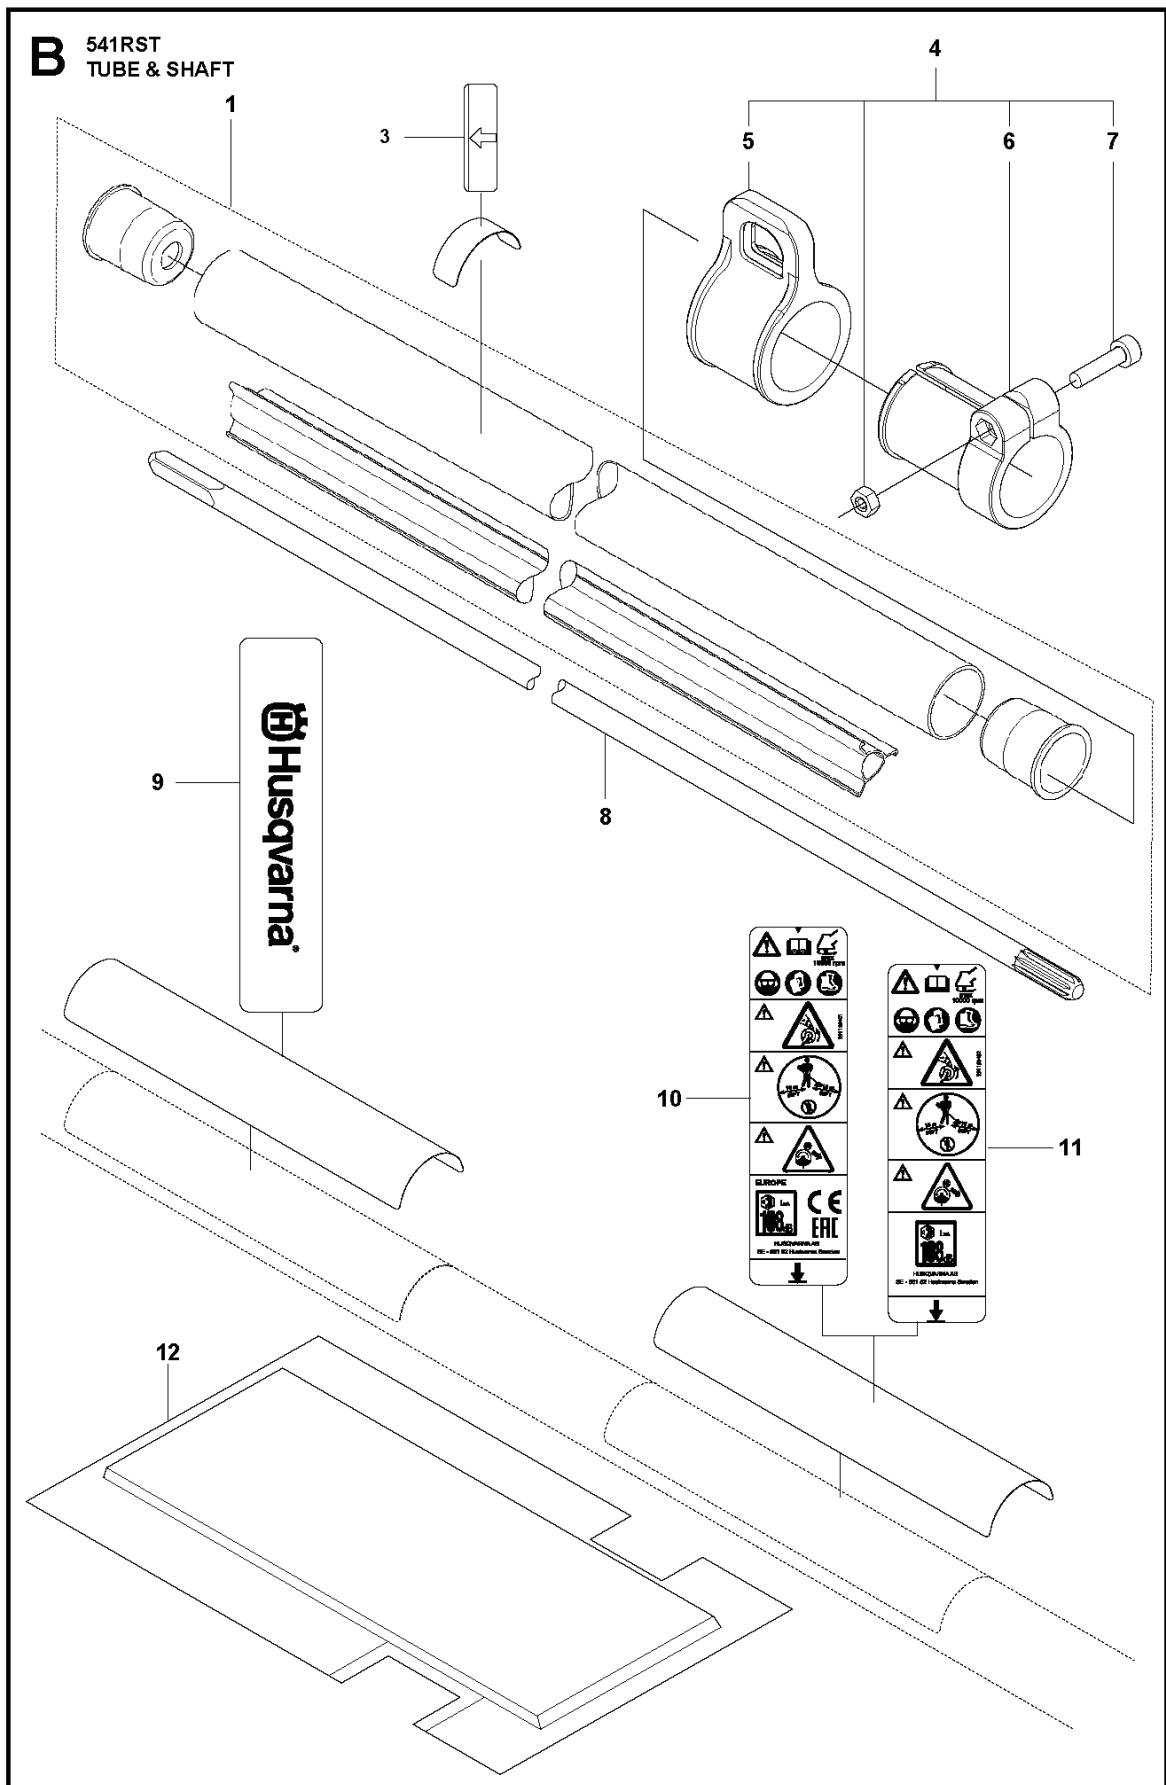

B 541RST
TUBE & SHAFT

REF.	PART NO.	DESCRIPTION	REMARK	QTY.	KIT
1	599555101	TUBE ASSY		1	
3	505295801	LABEL	Asia	1	
4	591449302	HANGER ASSY		1	
5	505295501	CLAMP		1	4
6	505295401	HANGER		1	4
7	504114301	SCREW		1	4
8	583943201	DRIVE SHAFT		1	
9	584636901	DECAL		1	
10	591198401	DECAL	All except Asia	1	
11	591198402	DECAL	Asia	1	
12	521538701	PROTECTION		1