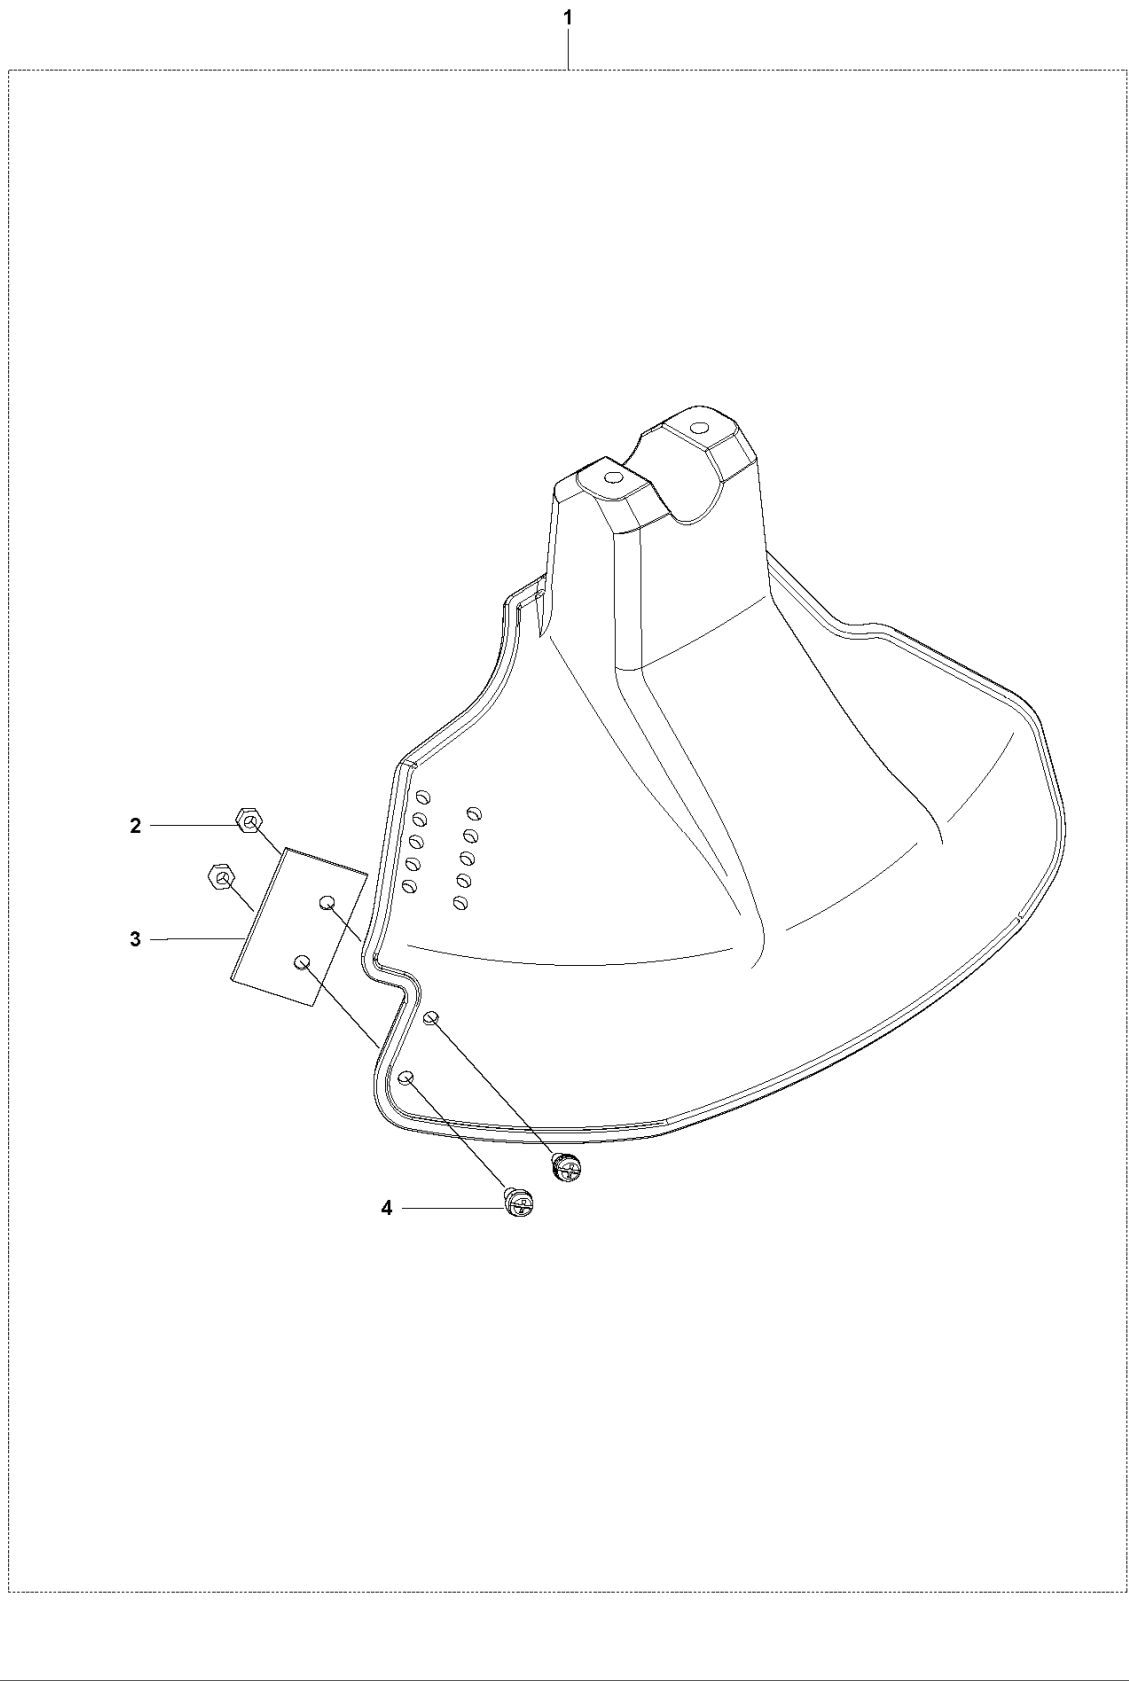

541 RST

SPARE PARTS LIST

S2 541RST(Asia)
ACCESSORIES

REF.	PART NO.	DESCRIPTION	REMARK	QTY.	KIT
1	584404201	SPLASH GUARD		1	
2	521000601	NUT		2	1
3	515586201	BLADE		1	1
4	510478301	SCREW		2	1

Q 541RST
CARBURETTOR

REF.	PART NO.	DESCRIPTION	REMARK	QTY.	KIT
1	587106701	CARBURETTOR		1	
2	505307901	SCREW		2	1
3	506746001	BRACKET		1	1
4	516597701	SWIVEL		1	1
5	506746101	WASHER		1	1
6	587642901	VALVE		1	1
7	506738601	RETAINER RING		1	1
8	512373401	NEEDLE		1	1
9	513301601	SPRING		1	1
10	513437701	WASHER		1	1
11	513437801	O-RING		1	1
12	505308401	RING		1	1
13	506745101	GASKET		1	1
14	506689801	DIAPHRAGM		1	1
15	513410801	BODY		1	1
16	520957001	SCREEN		1	1,15
17	521085401	VALVE.INLET		1	1,15
18	513410701	SPRING		1	1,15
19	520977201	LEVER		1	1,15
20	520977401	PIN		1	1,15
21	505306101	SCREW		1	1,15
22	506740801	GASKET		1	1
23	505306801	DIAPHRAGM		1	1
24	506740901	BODY		1	1
25	505306701	PUMP		1	1
26	506741001	COVER		1	1
27	516544001	SCREW		4	1