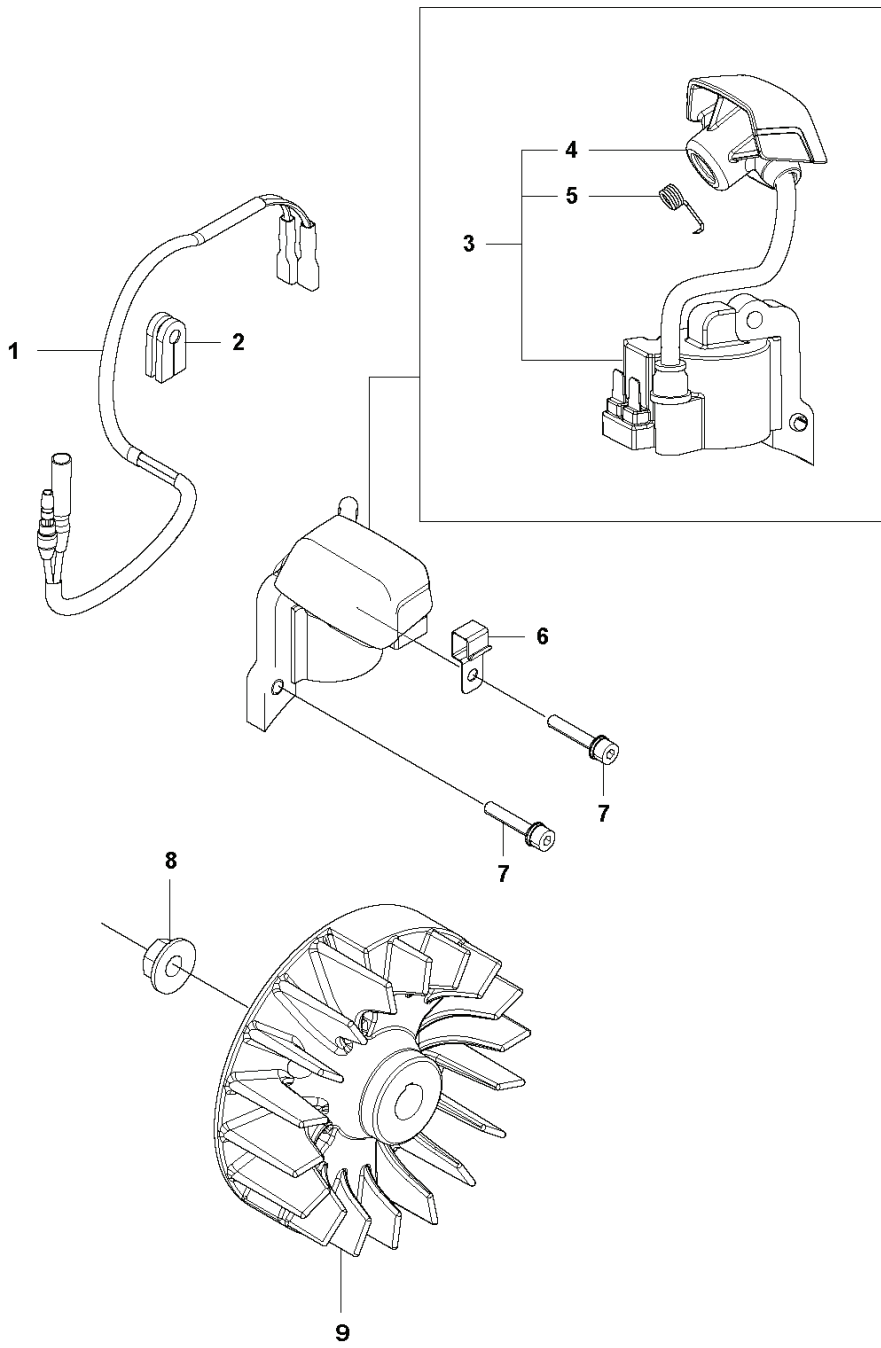

F 541RST
IGNITION

REF.	PART NO.	DESCRIPTION	REMARK	QTY.	KIT
1	592756502	SHORT CIRCUIT CABLE		1	
2	593732601	GROMMET		1	
3	590577801	IGNITION MODULE ASSY		1	
4	590578201	SPARK PLUG CAP		1	3
5	592739801	SPRING		1	3
6	590578101	CLAMP		1	
7	521515801	BOLT		2	
8	504118001	NUT		1	
9	505298201	ROTOR		1