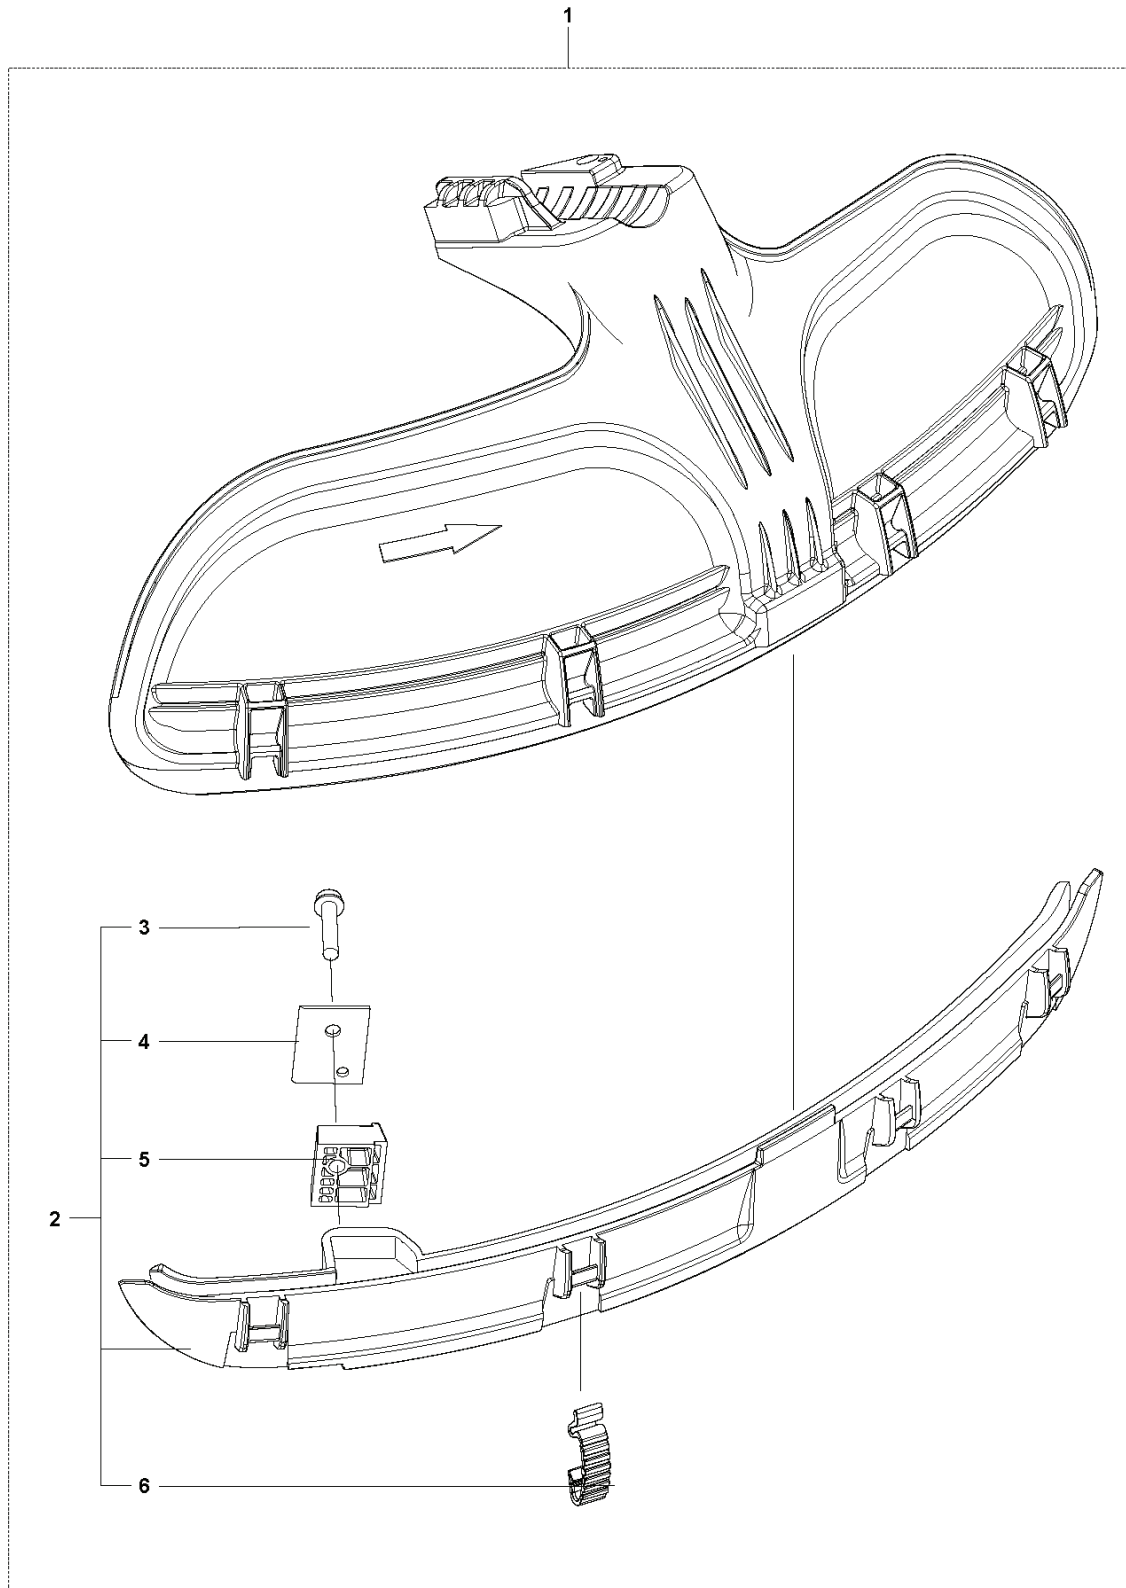

S1 541RST (All except Asia)
ACCESSORIES

REF.	PART NO.	DESCRIPTION	REMARK	QTY.	KIT
1	537331603	SPLASH GUARD		1	
2	537396303	SPLASH GUARD		1	1
3	503216825	SCREW IHSCFT		1	1.2
4	503798801	BLADE		1	1.2
5	544124501	RETAINER		1	1.2
6	537387201	SNAP LOCKING		4	1.2