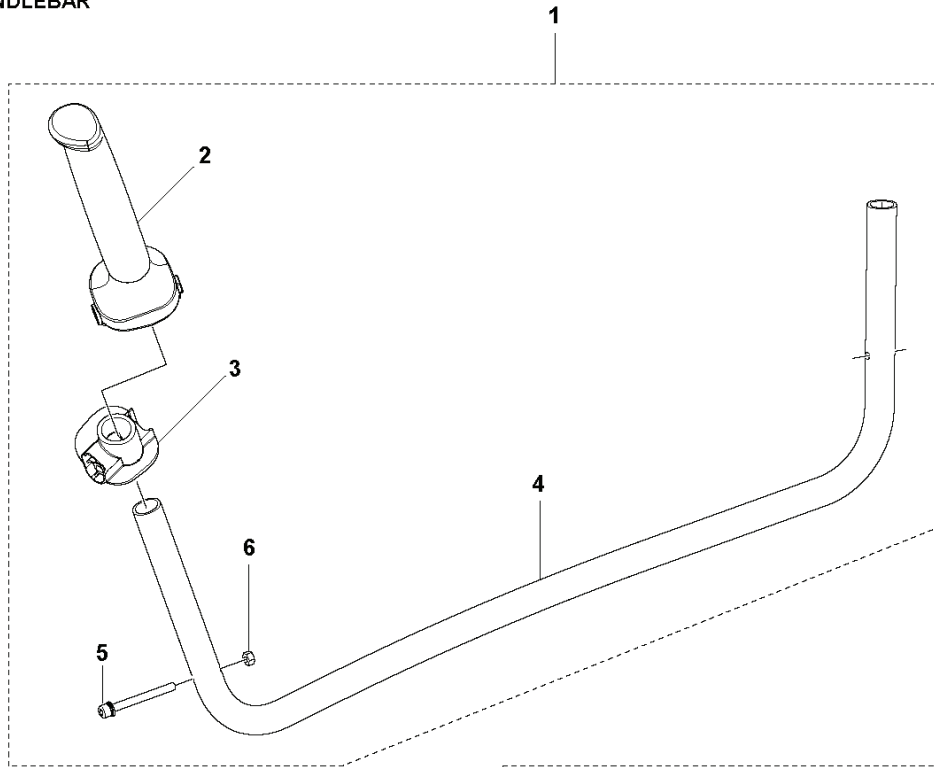

C 541RST
HANDLEBAR

REF.	PART NO.	DESCRIPTION	REMARK	QTY.	KIT
1	593304701	HANDLE ASSY		1	
2	537172802	HANDLE		1	1
3	537172901	COVER		1	1
4	537360001	HANDLEBAR		1	1
5	510909401	BOLT		1	1
6	731231401	HEXAGON NUT		1	1
7	593304803	BRACKET		1	
8	725238281	SCREW EHHM		1	7
9	576282401	KNOB		1	7
10	537376301	COVER		1	7
11	544020901	CLIP		1	7
12	502197101	SQUARE NUT		1	7
13	525824913	SCREW ITXSCM		2	7
14	537402603	BRACKET		1	7
15	599372901	GASKET		1	7