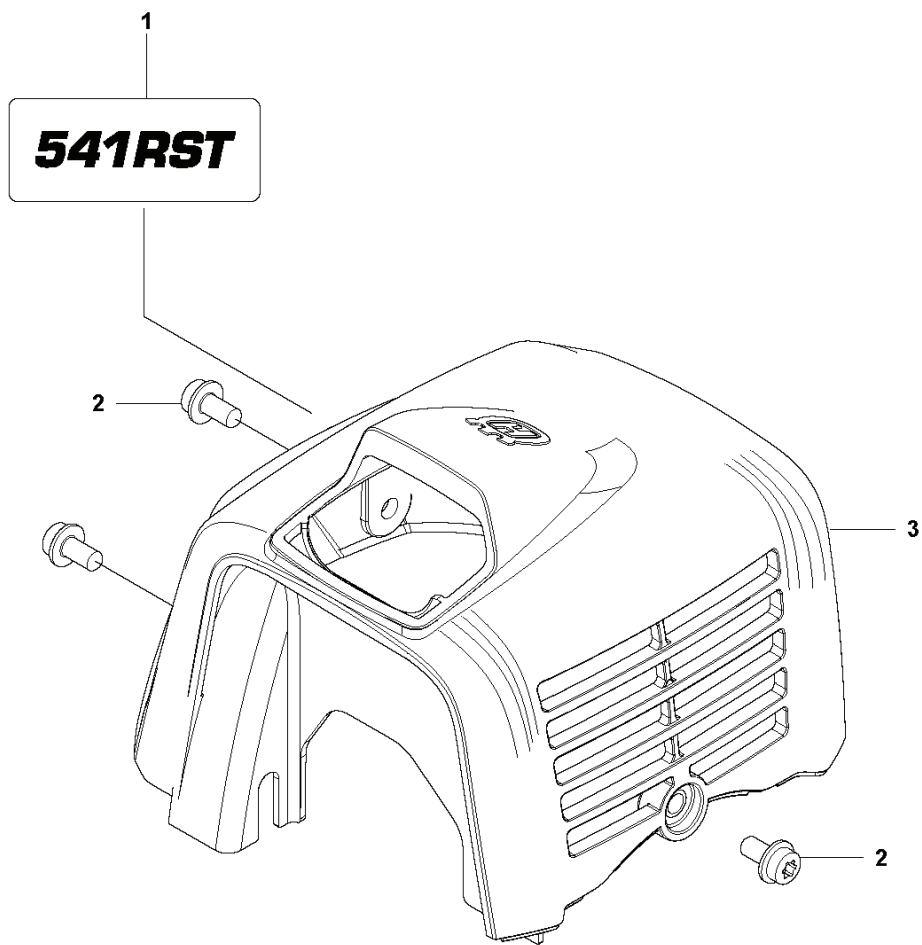

G 541RST
CYLINDER COVER

REF.	PART NO.	DESCRIPTION	REMARK	QTY.	KIT
1	591200102	DECAL	541RST	1	
2	521515901	BOLT		3	
3	590578601	CYLINDER COVER		1