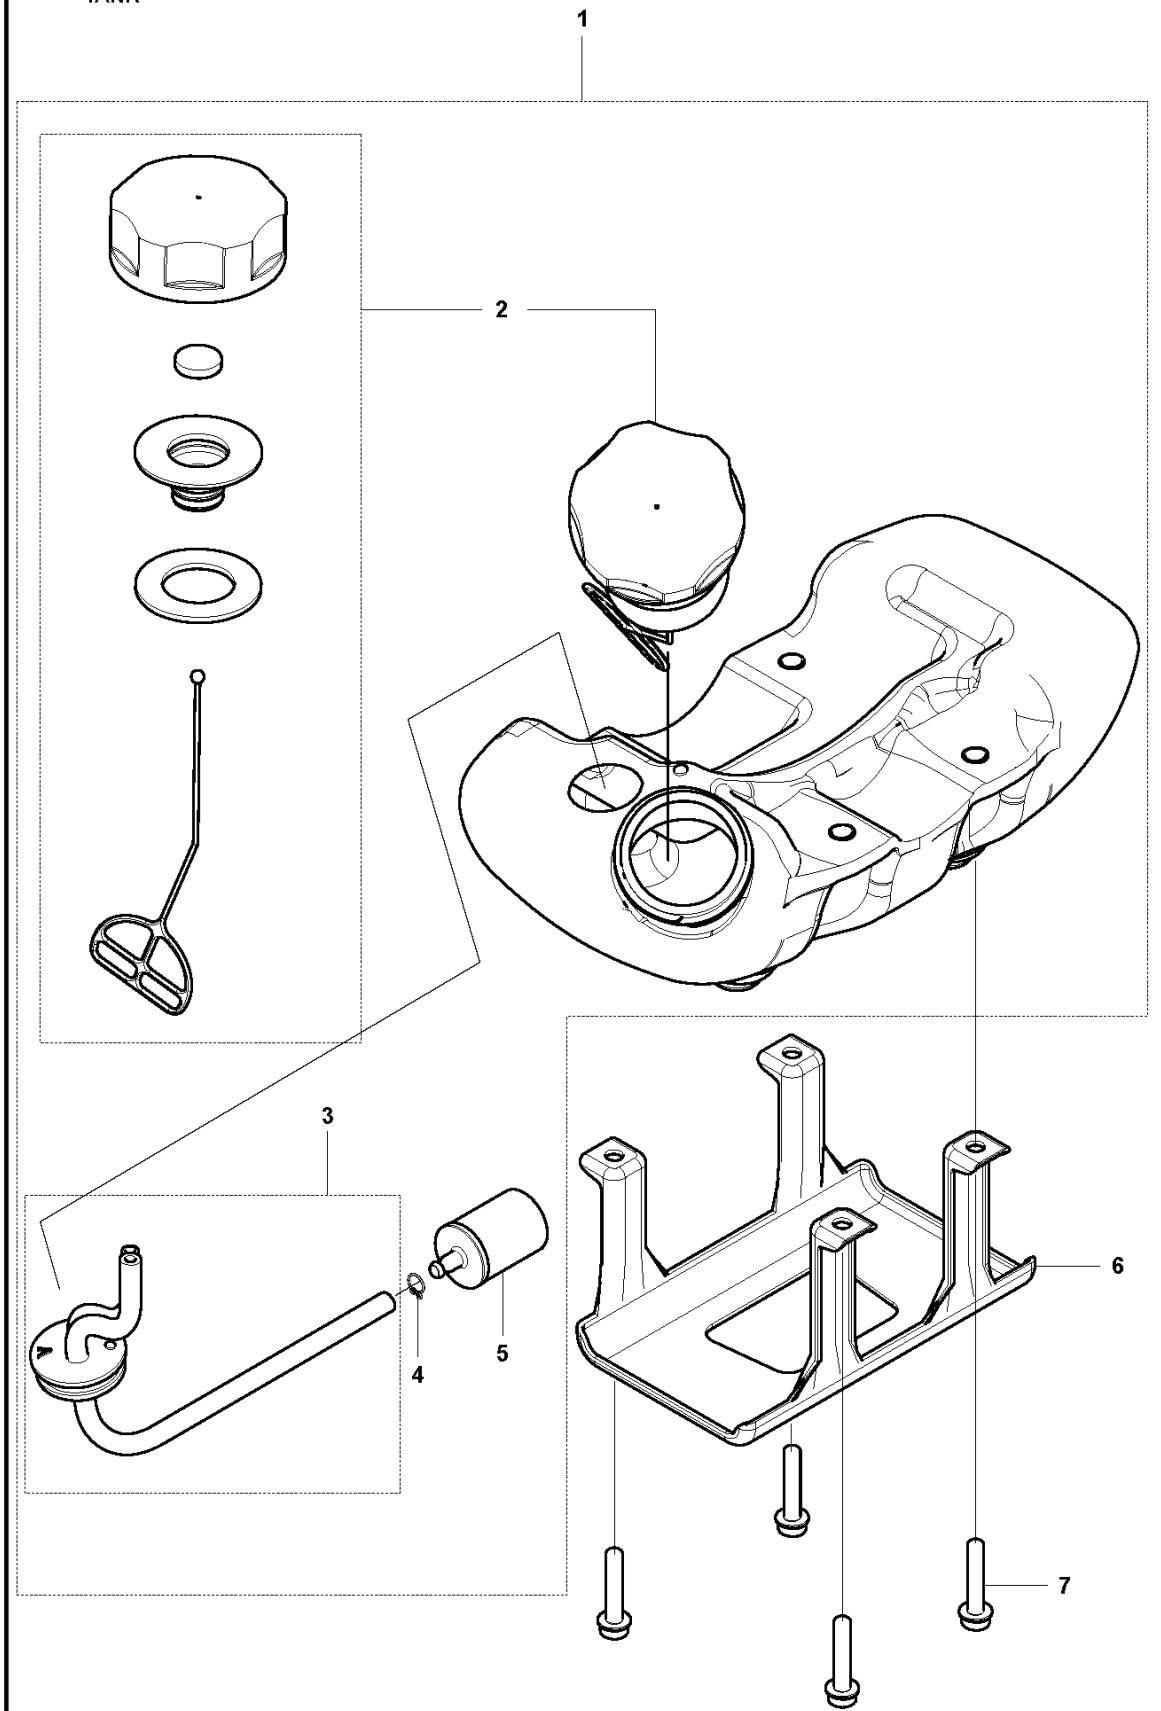

K 541RST
TANK

REF.	PART NO.	DESCRIPTION	REMARK	QTY.	KIT
1	592613702	TANK ASSY	541RST	1	
2	590842101	CAP ASSY		1	1
3	505310301	FUEL HOSE	541RST	1	1
4	506707001	CLIP		1	1
5	503443201	FUEL FILTER		1	1
6	590784201	GUARD		1	
7	525755104	SCREW ITXSCFM		4