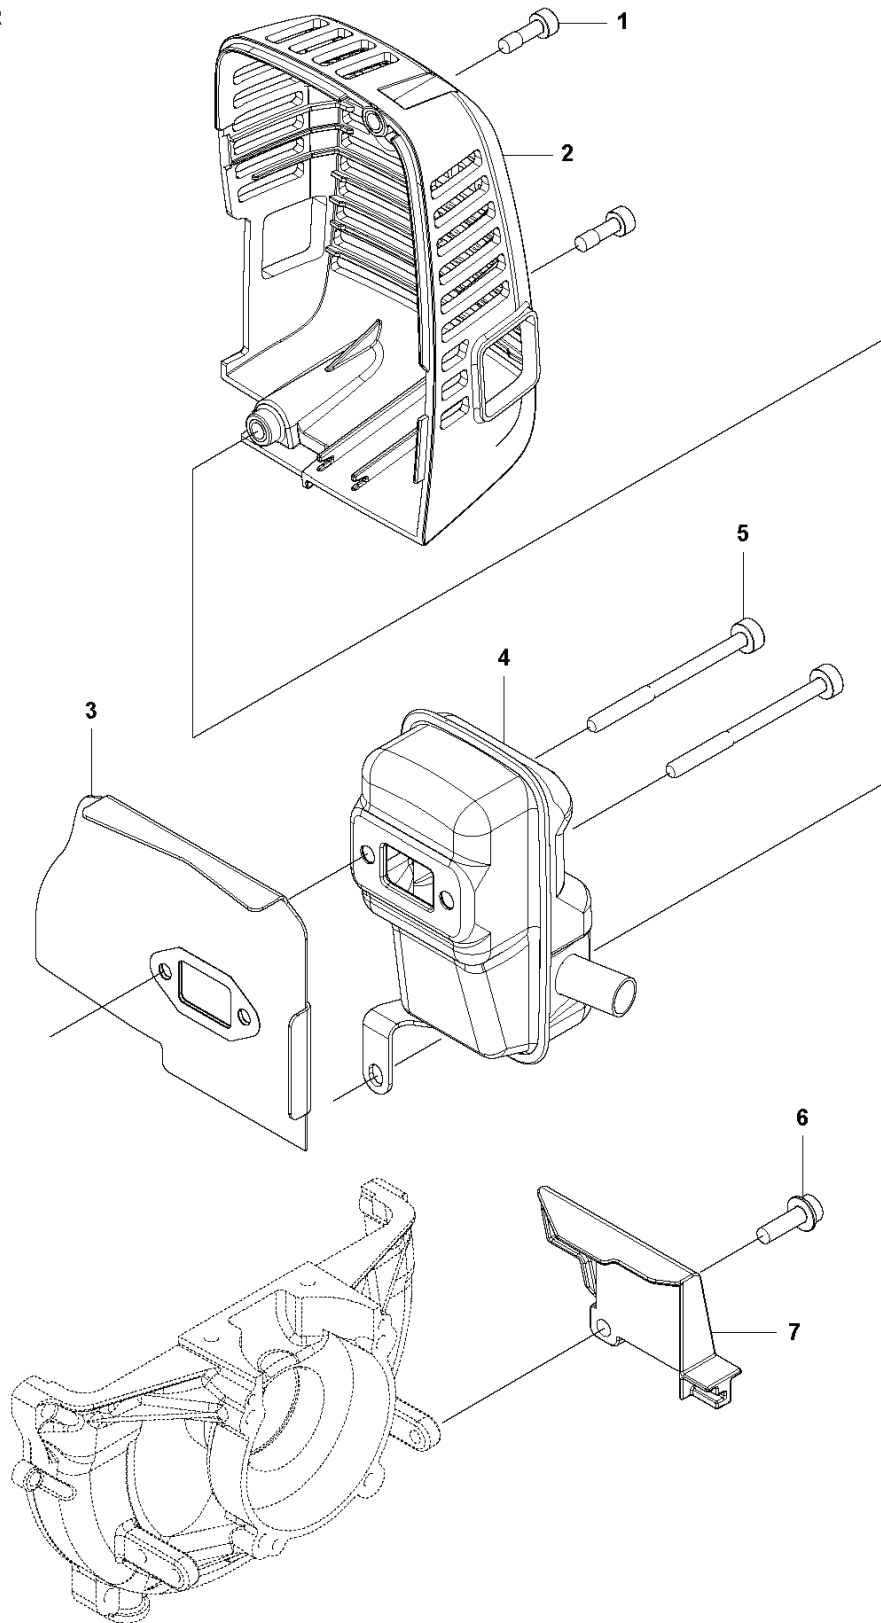

H 541RST
MUFFLER

REF.	PART NO.	DESCRIPTION	REMARK	QTY.	KIT
1	591358401	SCREW		2	
2	590578501	MUFFLER COVER		1	
3	591103001	GASKET		1	
4	505299301	MUFFLER	541 RST	1	
5	592631601	SCREW	541 RST	2	
6	515391301	BOLT		1	
7	590578401	PLATE		1