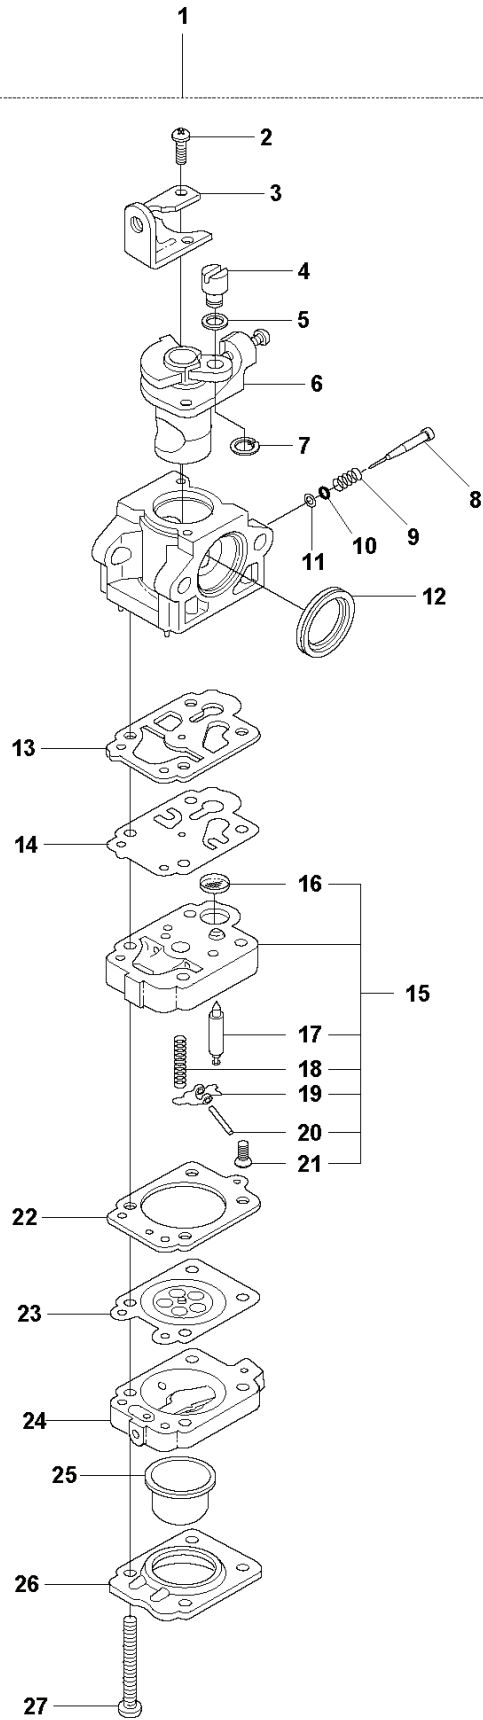

541 RST

SPARE PARTS LIST

S2 541RST(Asia)
ACCESSORIES

REF.	PART NO.	DESCRIPTION	REMARK	QTY.	KIT
1	584404201	SPLASH GUARD		1	
2	521000601	NUT		2	1
3	515586201	BLADE		1	1
4	510478301	SCREW		2	1

Q 541RST
CARBURETTOR

REF.	PART NO.	DESCRIPTION	REMARK	QTY.	KIT
1	587106701	CARBURETTOR		1	
2	505307901	SCREW		2	1
3	506746001	BRACKET		1	1
4	516597701	SWIVEL		1	1
5	506746101	WASHER		1	1
6	587642901	VALVE		1	1
7	506738601	RETAINER RING		1	1
8	512373401	NEEDLE		1	1
9	513301601	SPRING		1	1
10	513437701	WASHER		1	1
11	513437801	O-RING		1	1
12	505308401	RING		1	1
13	506745101	GASKET		1	1
14	506689801	DIAPHRAGM		1	1
15	513410801	BODY		1	1
16	520957001	SCREEN		1	1,15
17	521085401	VALVE.INLET		1	1,15
18	513410701	SPRING		1	1,15
19	520977201	LEVER		1	1,15
20	520977401	PIN		1	1,15
21	505306101	SCREW		1	1,15
22	506740801	GASKET		1	1
23	505306801	DIAPHRAGM		1	1
24	506740901	BODY		1	1
25	505306701	PUMP		1	1
26	506741001	COVER		1	1
27	516544001	SCREW		4	1

R 531RS, 541RS, 541RST
ACCESSORIES

REF.	PART NO.	DESCRIPTION	REMARK	QTY.	KIT
1	597747101	TOOL KIT		1	
2	529265501	WRENCH		1	1
3	505311901	WRENCH		1	1
5	506615001	SPANNER		1	1
6	537129904	BAR COVER	For Asia	2	
7	544359101	TRANSPORT GUARD	For Russia	1	
8	528818101	SUPPORT CUP		1	
9	531009248	FILTER OIL		1	
10	503976401	GREASE		1	
11	501192201	TOOL		1	
12	537275702	HARNESS	531RS	1	
13	537288301	BUCKLE		1	12
14	537288401	BUCKLE		1	12
15	502022805	WELT HOOK		1	12

E 541RST
CLUTCH

REF.	PART NO.	DESCRIPTION	REMARK	QTY.	KIT
1	591438102	HOUSING ASSY		1	
2	586496201	BOLT		4	1
3	505293001	HUB CAP		1	1
4	505293301	ABSORBER		1	1
5	576590701	BOLT		1	1
6	505293201	JOINT		1	1
7	504119601	SCREW		1	1
8	505293401	ABSORBER		1	1
9	523019001	BOLT		4	
10	516124201	SNAP RING		1	1
11	502849301	SNAP RING		1	1
12	516131701	BEARING		1	1
13	505292901	HOUSING		1	1
14	505293801	DRUM		1	1
15	505297801	SCREW		2	
16	505298101	WASHER		2	
17	599764701	CLUTCH		1	
18	599764801	SPRING		1	17
19	505298001	WASHER		2	