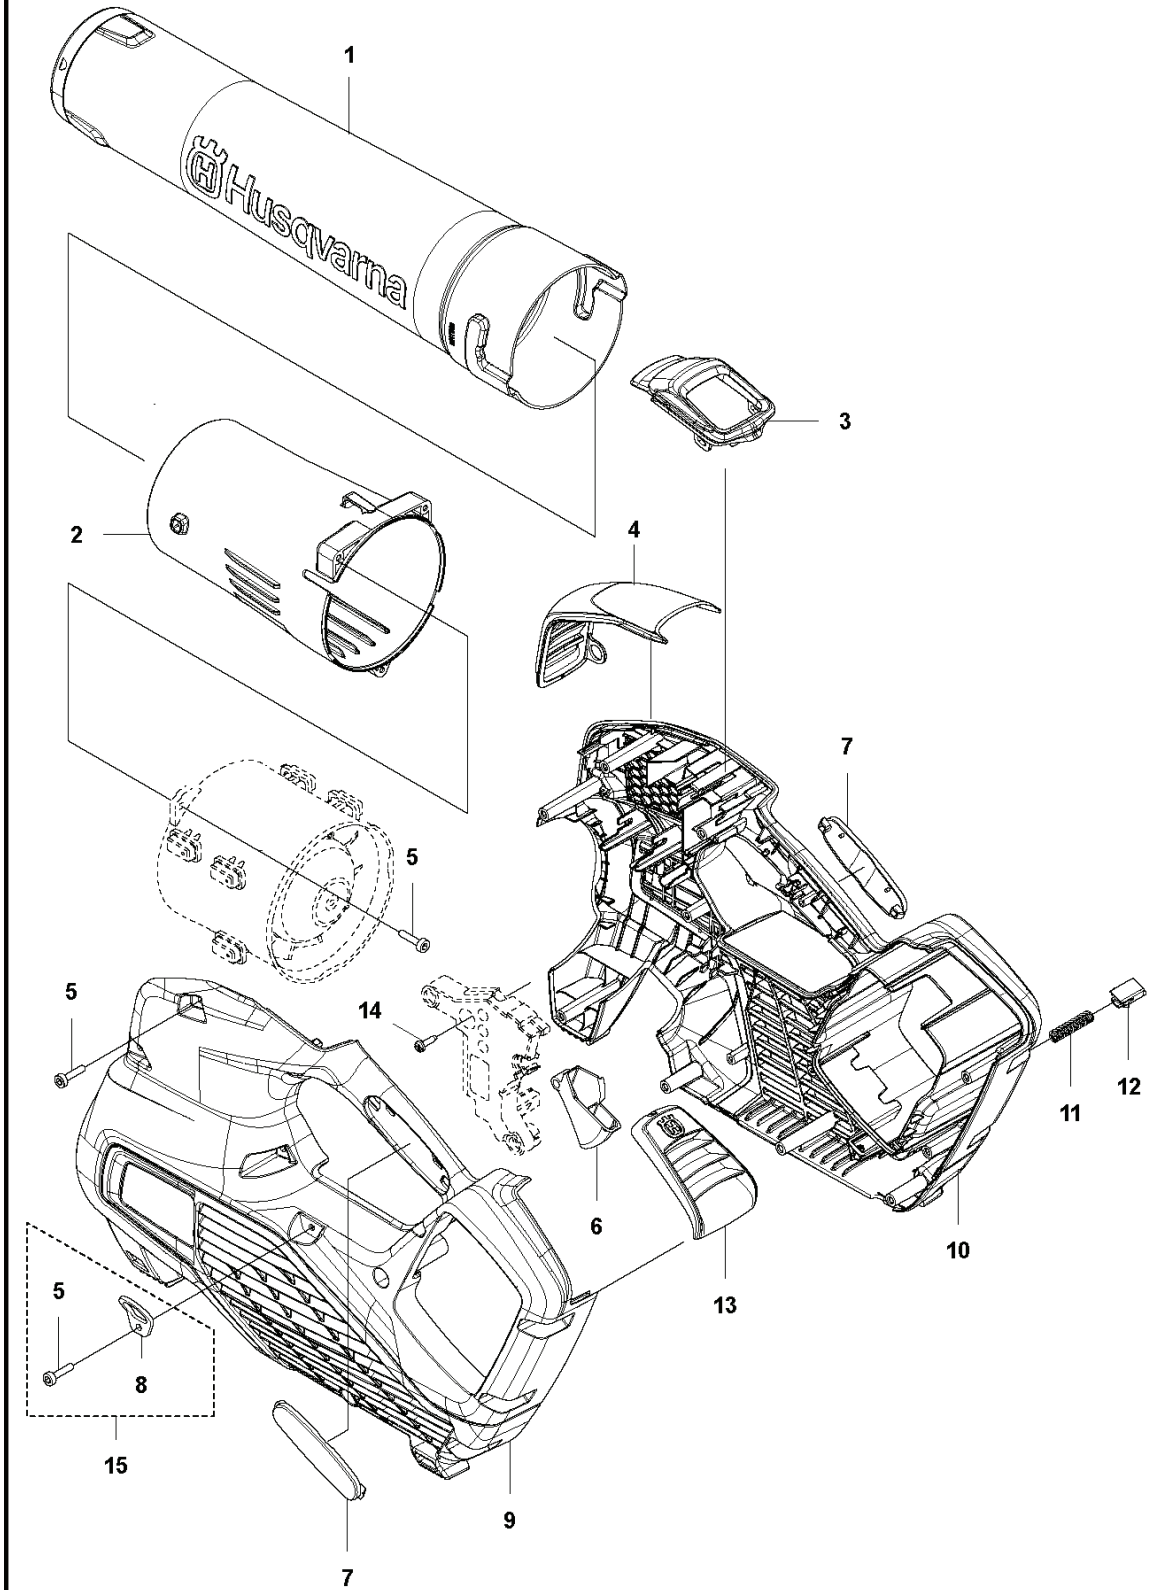

# **SPARE PARTS LIST**

**C** 525iB Mark II  
ELECTRICAL

---

REF.	PART NO.	DESCRIPTION	REMARK	QTY.	KIT
1	587948601	CONTROL UNIT		1	
2	582050701	SWITCH		1	
3	582837601	WIRING ASSY		1	
4	587327201	BRACKET		1	3
5	525887401	SCREW CITXPANT		2	
6	586492201	SPRING		1	8
7	586963901	WIRING ASSY		1	
8	588009801	KIT		1	
9	593813001	CONNECTOR		1	3

**D** 525iB Mark II  
FAN

---

REF.	PART NO.	DESCRIPTION	REMARK	QTY.	KIT
1	588009904	MOTOR ASSY		1	
2	590818302	ROTOR		1	1
3	503911001	SUSPENSION		6	1

**E** 525iB Mark II  
ACCESSORIES

---

REF.	PART NO.	DESCRIPTION	REMARK	QTY.	KIT
1	537216201	HARNESS		1	
1	537216202	HARNESS	for US market	1	
2	586106302	TUBE ASSY	Round Nozzle (400mm)	1	
3	589811701	NOZZLE	Nozzle Silencer (400mm)	1	
4	579797501	NOZZLE	Flat Nozzle (600mm)	1	

**A** 525iB Mark II  
CHASSIS

---

REF.	PART NO.	DESCRIPTION	REMARK	QTY.	KIT
1	586106302	TUBE ASSY		1	
2	582501601	TUBE		1	
3	584213703	FRAME		1	
4	584914701	COVER		1	
5	580292901	SCREW ITXSCT		16	15
6	579564102	THROTTLE CONTROL		1	
7	544042003	HANDLE INSERT		2	
8	586514201	EYELET		1	15
9	584157402	HOUSING		1	
10	584157302	HOUSING		1	
11	585480001	SPRING		1	
12	577996601	PUSH BUTTON		1	
13	576901201	COVER		1	
14	525887401	SCREW CITXPANT		1	
15	588009701	EYELET		1	