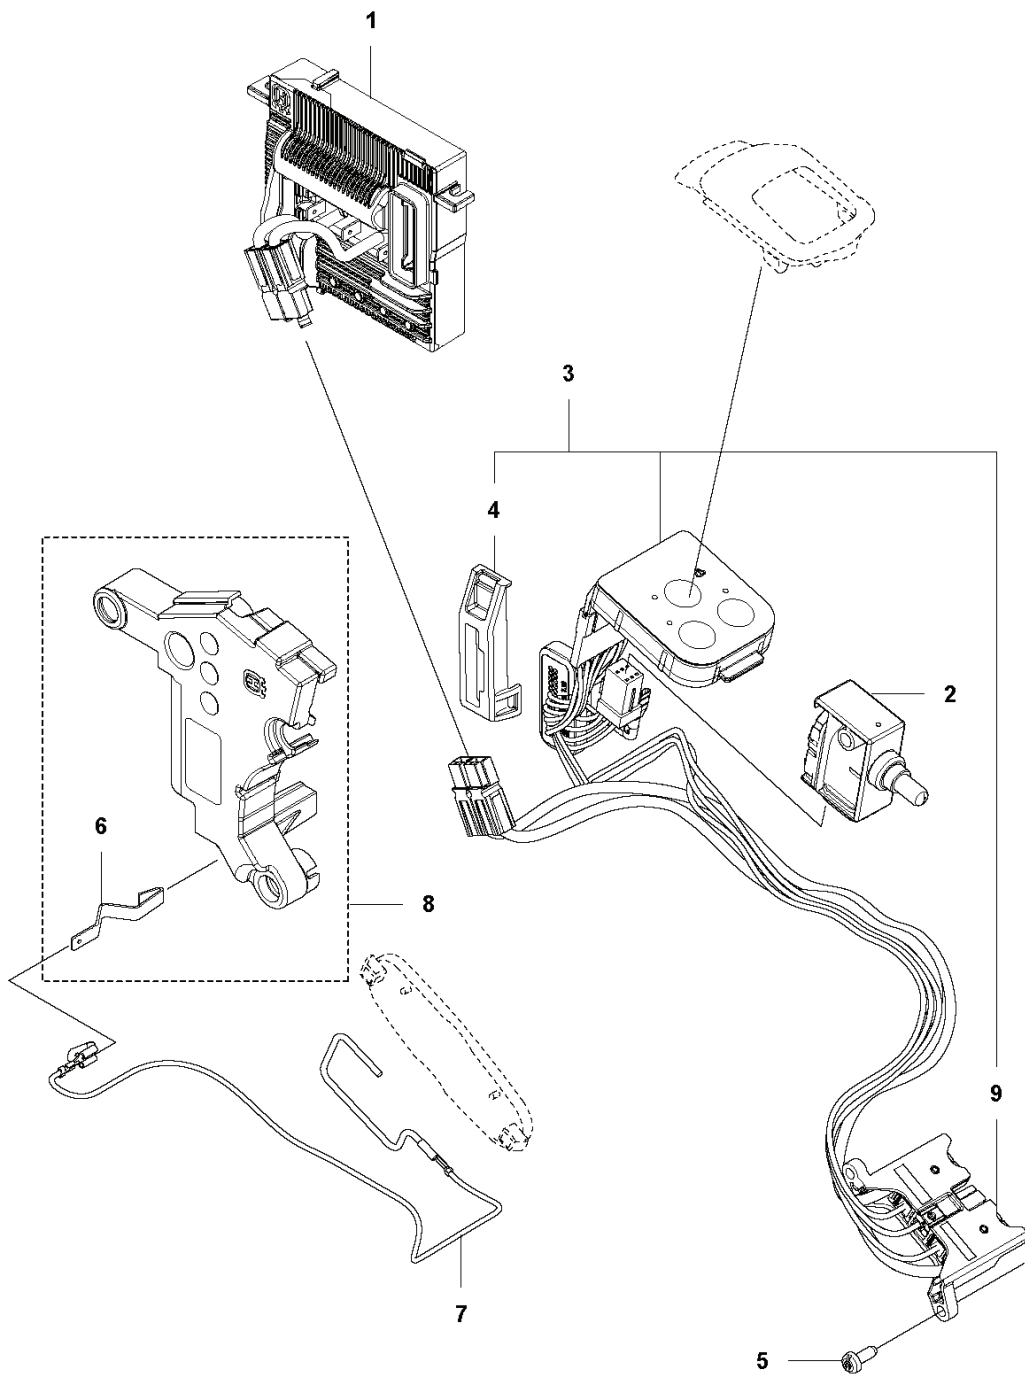

# **SPARE PARTS LIST**

**C** 525iB Mark II  
ELECTRICAL

---

REF.	PART NO.	DESCRIPTION	REMARK	QTY.	KIT
1	587948601	CONTROL UNIT		1	
2	582050701	SWITCH		1	
3	582837601	WIRING ASSY		1	
4	587327201	BRACKET		1	3
5	525887401	SCREW CITXPANT		2	
6	586492201	SPRING		1	8
7	586963901	WIRING ASSY		1	
8	588009801	KIT		1	
9	593813001	CONNECTOR		1	3

**D** 525iB Mark II  
FAN

---

REF.	PART NO.	DESCRIPTION	REMARK	QTY.	KIT
1	588009904	MOTOR ASSY		1	
2	590818302	ROTOR		1	1
3	503911001	SUSPENSION		6	1

**E** 525iB Mark II  
ACCESSORIES

---

REF.	PART NO.	DESCRIPTION	REMARK	QTY.	KIT
1	537216201	HARNESS		1	
1	537216202	HARNESS	for US market	1	
2	586106302	TUBE ASSY	Round Nozzle (400mm)	1	
3	589811701	NOZZLE	Nozzle Silencer (400mm)	1	
4	579797501	NOZZLE	Flat Nozzle (600mm)	1	

**A** 525iB Mark II  
CHASSIS

---

REF.	PART NO.	DESCRIPTION	REMARK	QTY.	KIT
1	586106302	TUBE ASSY		1	
2	582501601	TUBE		1	
3	584213703	FRAME		1	
4	584914701	COVER		1	
5	580292901	SCREW ITXSCT		16	15
6	579564102	THROTTLE CONTROL		1	
7	544042003	HANDLE INSERT		2	
8	586514201	EYELET		1	15
9	584157402	HOUSING		1	
10	584157302	HOUSING		1	
11	585480001	SPRING		1	
12	577996601	PUSH BUTTON		1	
13	576901201	COVER		1	
14	525887401	SCREW CITXPANT		1	
15	588009701	EYELET		1	

**B** 525iB Mark II  
DECALS

---

REF.	PART NO.	DESCRIPTION	REMARK	QTY.	KIT
1	529633802	DECAL		1	
2	529633902	DECAL		1	
3	503709701	LABEL		1	