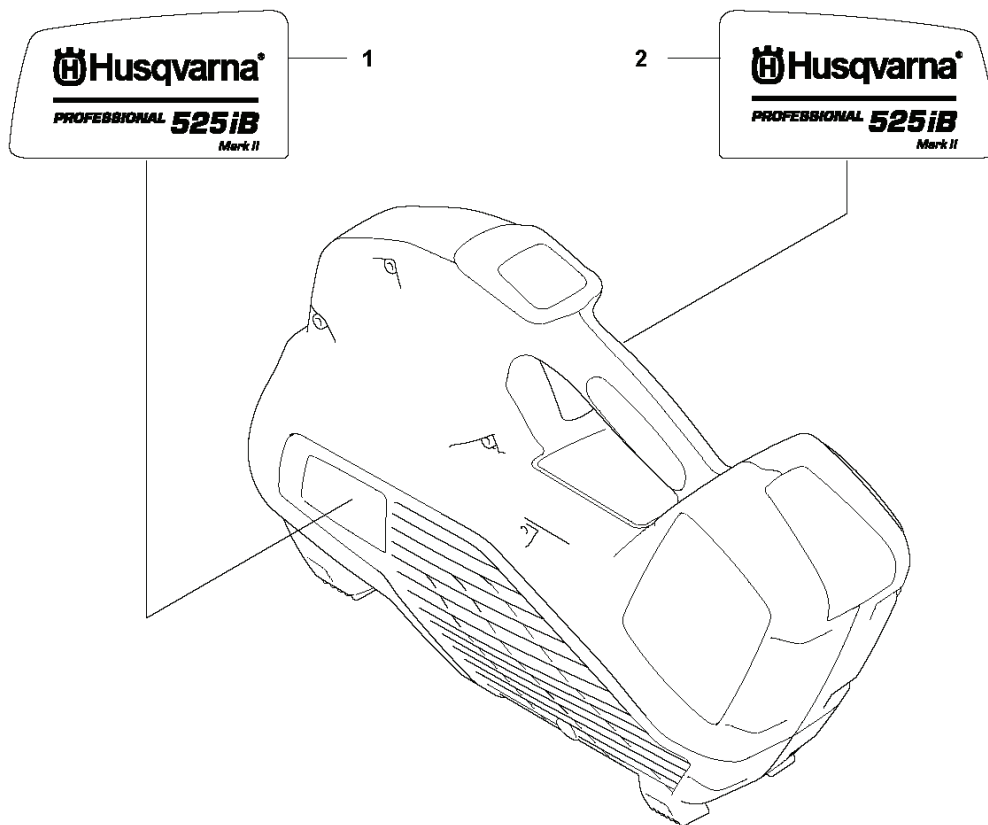

B 525iB Mark II
DECALS

REF.	PART NO.	DESCRIPTION	REMARK	QTY.	KIT
1	529633802	DECAL		1	
2	529633902	DECAL		1	
3	503709701	LABEL		1