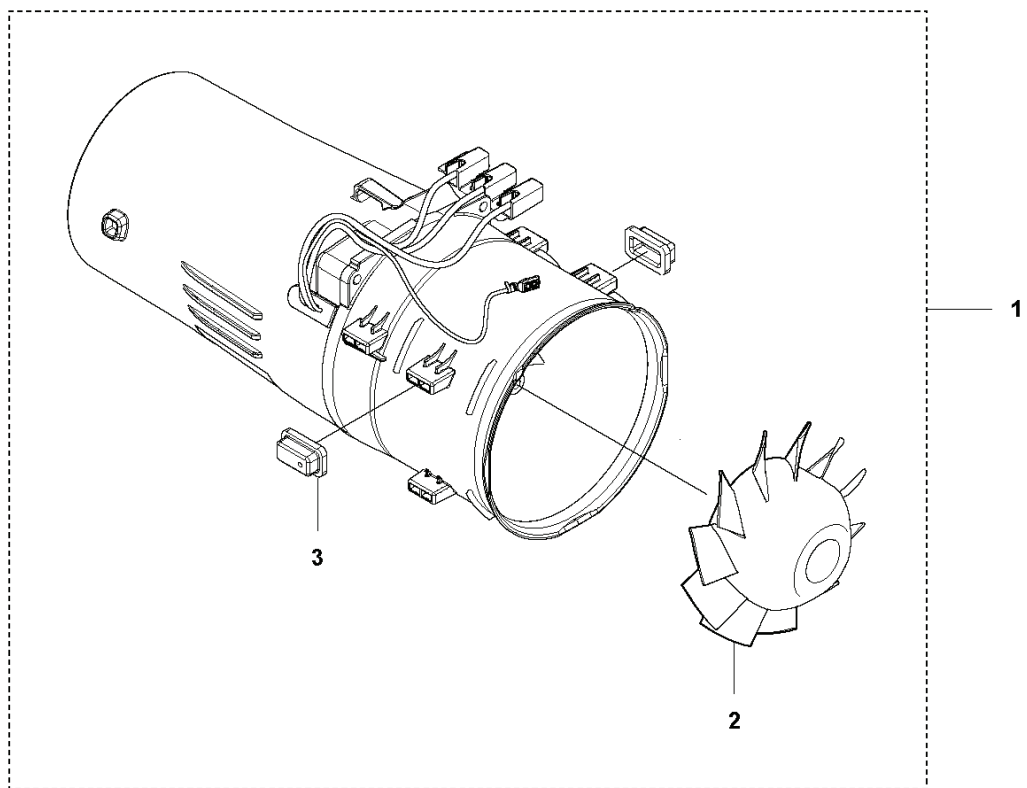

D 525iB Mark II
FAN

REF.	PART NO.	DESCRIPTION	REMARK	QTY.	KIT
1	588009904	MOTOR ASSY		1	
2	590818302	ROTOR		1	1
3	503911001	SUSPENSION		6	1