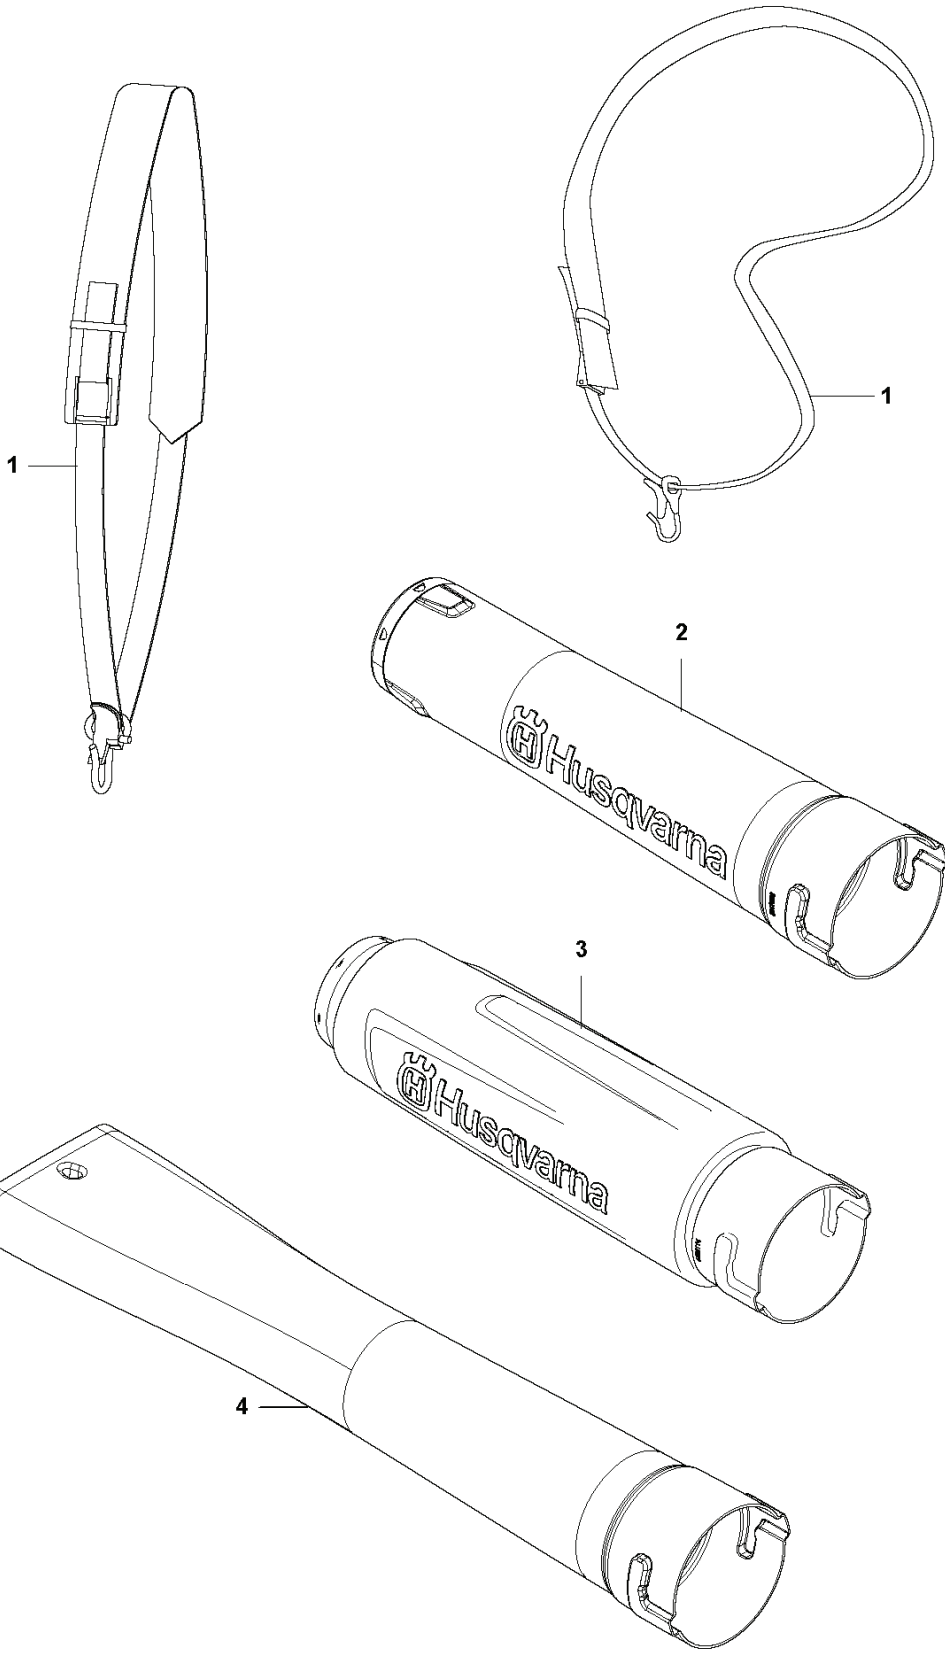

# **SPARE PARTS LIST**

**C** 525iB Mark II  
ELECTRICAL

---

REF.	PART NO.	DESCRIPTION	REMARK	QTY.	KIT
1	587948601	CONTROL UNIT		1	
2	582050701	SWITCH		1	
3	582837601	WIRING ASSY		1	
4	587327201	BRACKET		1	3
5	525887401	SCREW CITXPANT		2	
6	586492201	SPRING		1	8
7	586963901	WIRING ASSY		1	
8	588009801	KIT		1	
9	593813001	CONNECTOR		1	3

**D** 525iB Mark II  
FAN

---

REF.	PART NO.	DESCRIPTION	REMARK	QTY.	KIT
1	588009904	MOTOR ASSY		1	
2	590818302	ROTOR		1	1
3	503911001	SUSPENSION		6	1

**E** 525iB Mark II  
ACCESSORIES

---

REF.	PART NO.	DESCRIPTION	REMARK	QTY.	KIT
1	537216201	HARNESS		1	
1	537216202	HARNESS	for US market	1	
2	586106302	TUBE ASSY	Round Nozzle (400mm)	1	
3	589811701	NOZZLE	Nozzle Silencer (400mm)	1	
4	579797501	NOZZLE	Flat Nozzle (600mm)	1	

**A** 525iB Mark II  
CHASSIS

---

REF.	PART NO.	DESCRIPTION	REMARK	QTY.	KIT
1	586106302	TUBE ASSY		1	
2	582501601	TUBE		1	
3	584213703	FRAME		1	
4	584914701	COVER		1	
5	580292901	SCREW ITXSCT		16	15
6	579564102	THROTTLE CONTROL		1	
7	544042003	HANDLE INSERT		2	
8	586514201	EYELET		1	15
9	584157402	HOUSING		1	
10	584157302	HOUSING		1	
11	585480001	SPRING		1	
12	577996601	PUSH BUTTON		1	
13	576901201	COVER		1	
14	525887401	SCREW CITXPANT		1	
15	588009701	EYELET		1	