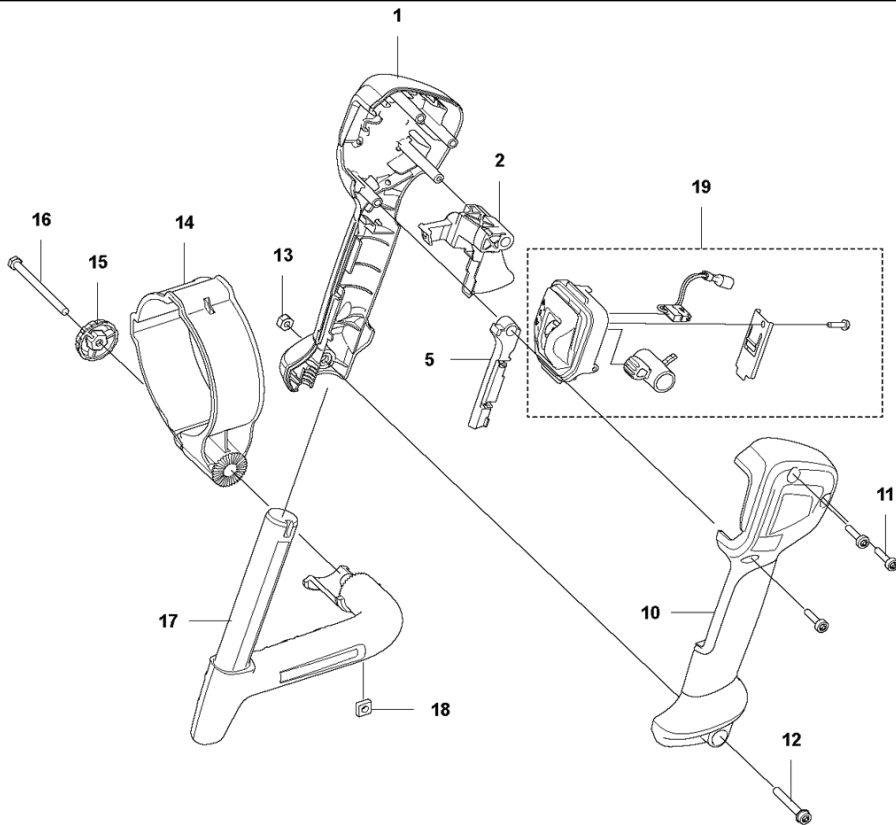

# **SPARE PARTS LIST**

**D** 340iBT  
FAN SYSTEM

---

REF.	PART NO.	DESCRIPTION	REMARK	QTY.	KIT
1	594906401	MUFFLER		1	
2	597477202	MOTOR ASSY		1	
3	594906501	MUFFLER		1	
4	590818302	ROTOR		1	2

**B** 340iBT  
THROTTLE CONTROLS

ROW

US

REF.	PART NO.	DESCRIPTION	REMARK	QTY.	KIT
1	593165401	HANDLE HALF		1	
2	593721701	TRIGGER	US	1	
3	593044301	THROTTLE CONTROL ASSY	ROW	1	
5	593913001	COVER		1	
6	597597501	CONTROL PANEL	ROW	1	
7	593838601	SPRING	ROW	1	
10	593165501	HANDLE HALF		1	
11	580292901	SCREW ITXSCCT		3	
12	525755109	SCREW ITXSCFM		1	
13	503221012	HEXAGON NUT		1	
14	576579701	HANDLE HOLDER		1	
15	502204001	KNOB		1	
16	725234451	SCREW EHHM		1	
17	593734401	HOLDER		1	
18	503226504	SQUARE NUT		1	
19	593722001	CONTROL PANEL	US	1	

**G** 340iBT  
ACCESSORIES

---

REF.	PART NO.	DESCRIPTION	REMARK	QTY.	KIT
1	594035001	SLEEVE		1	
2	544400004	HANDLEBAR ASSY		1	
3	576581801	PIPE		1	
4	589811701	NOZZLE		1	
5	579797501	NOZZLE		1	
6	575880701	WRENCH		1	
7	586106302	TUBE ASSY		1	
8	586106301	TUBE ASSY		1	
9	576582701	NOZZLE		1	
10	576581701	PIPE		1	

**A** 340iBT  
TUBE

---

REF.	PART NO.	DESCRIPTION	REMARK	QTY.	KIT
1	582599601	NOZZLE		1	
2	593785101	TUBE		1	
3	576581401	JOINT		1	
4	595338601	STRAP		1	
6	544274101	CLAMP		2	
7	587555301	HOSE		1	
8	502842801	CLAMP		1	
9	576578301	ELBOW		1	