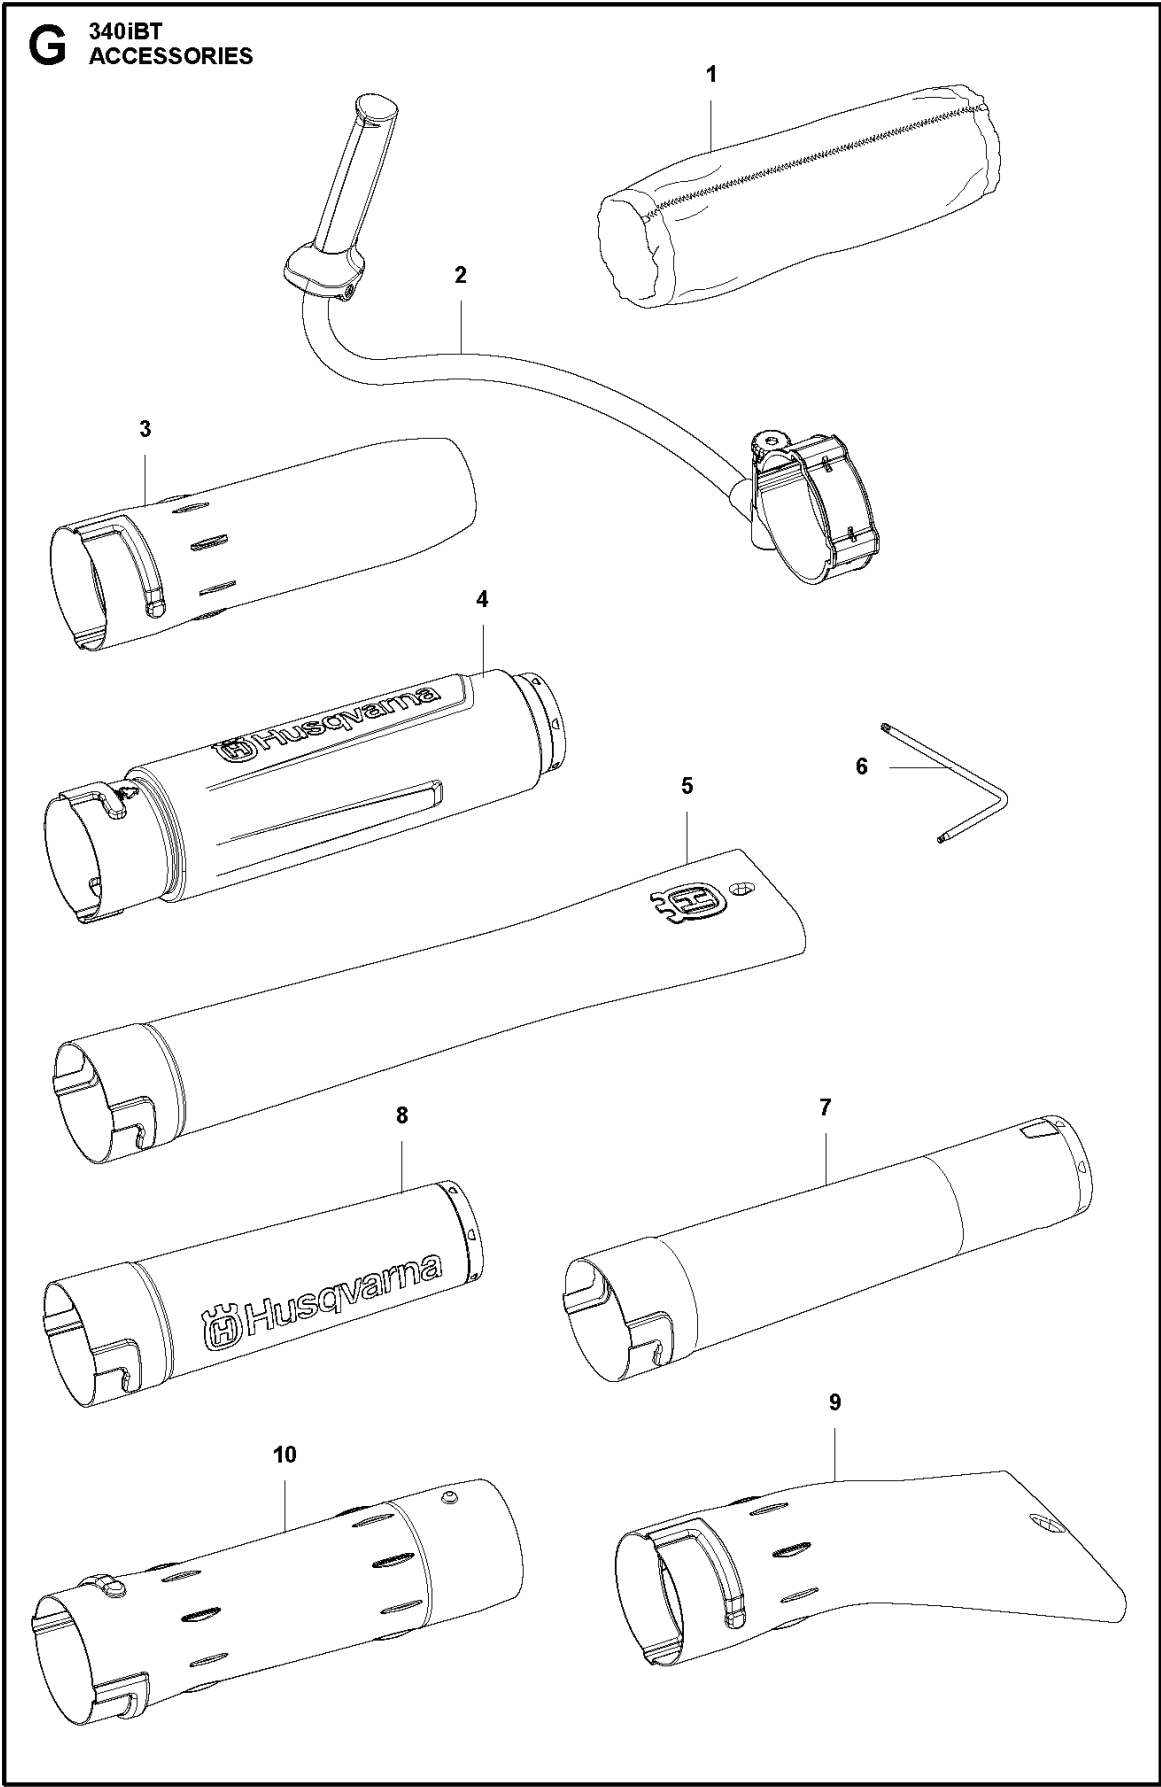

ROW

US

REF.	PART NO.	DESCRIPTION	REMARK	QTY.	KIT
1	593165401	HANDLE HALF		1	
2	593721701	TRIGGER	US	1	
3	593044301	THROTTLE CONTROL ASSY	ROW	1	
5	593913001	COVER		1	
6	597597501	CONTROL PANEL	ROW	1	
7	593838601	SPRING	ROW	1	
10	593165501	HANDLE HALF		1	
11	580292901	SCREW ITXSCCT		3	
12	525755109	SCREW ITXSCFM		1	
13	503221012	HEXAGON NUT		1	
14	576579701	HANDLE HOLDER		1	
15	502204001	KNOB		1	
16	725234451	SCREW EHHM		1	
17	593734401	HOLDER		1	
18	503226504	SQUARE NUT		1	
19	593722001	CONTROL PANEL	US	1	

**G** 340iBT  
ACCESSORIES

---

REF.	PART NO.	DESCRIPTION	REMARK	QTY.	KIT
1	594035001	SLEEVE		1	
2	544400004	HANDLEBAR ASSY		1	
3	576581801	PIPE		1	
4	589811701	NOZZLE		1	
5	579797501	NOZZLE		1	
6	575880701	WRENCH		1	
7	586106302	TUBE ASSY		1	
8	586106301	TUBE ASSY		1	
9	576582701	NOZZLE		1	
10	576581701	PIPE		1	

**E** 340iBT  
ELECTRIC SYSTEM

---

REF.	PART NO.	DESCRIPTION	REMARK	QTY.	KIT
1	597348002	CONTROL UNIT	ROW	1	
1	597347602	CONTROL UNIT	US	1	
3	594035301	SPRING PLATE		1	
5	593714601	WIRING ASSY	ROW	1	
5	593711801	WIRING ASSY	US	1	
6	582050701	SWITCH	US	1	
2	580292901	SCREW ITXSCT		6	

**A** 340iBT  
TUBE

---

REF.	PART NO.	DESCRIPTION	REMARK	QTY.	KIT
1	582599601	NOZZLE		1	
2	593785101	TUBE		1	
3	576581401	JOINT		1	
4	595338601	STRAP		1	
6	544274101	CLAMP		2	
7	587555301	HOSE		1	
8	502842801	CLAMP		1	
9	576578301	ELBOW		1	