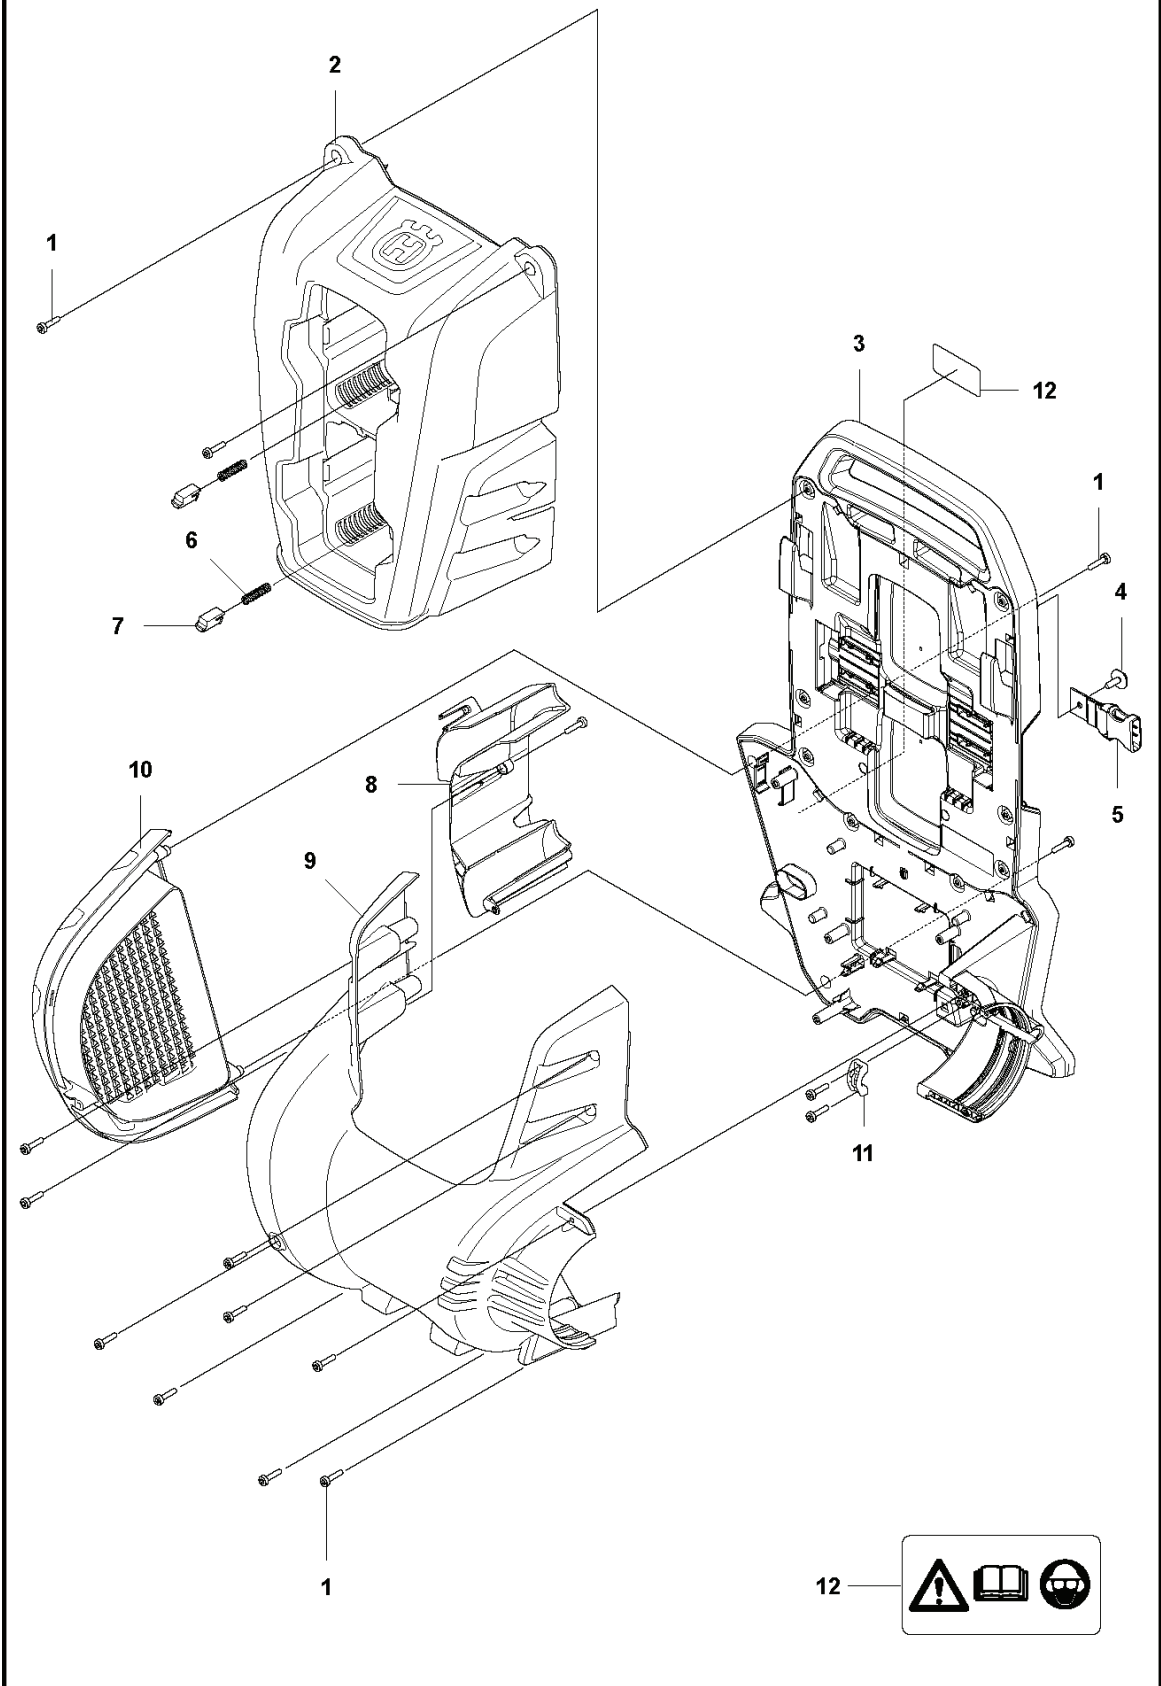

ROW

US

REF.	PART NO.	DESCRIPTION	REMARK	QTY.	KIT
1	593165401	HANDLE HALF		1	
2	593721701	TRIGGER	US	1	
3	593044301	THROTTLE CONTROL ASSY	ROW	1	
5	593913001	COVER		1	
6	597597501	CONTROL PANEL	ROW	1	
7	593838601	SPRING	ROW	1	
10	593165501	HANDLE HALF		1	
11	580292901	SCREW ITXSCCT		3	
12	525755109	SCREW ITXSCFM		1	
13	503221012	HEXAGON NUT		1	
14	576579701	HANDLE HOLDER		1	
15	502204001	KNOB		1	
16	725234451	SCREW EHHM		1	
17	593734401	HOLDER		1	
18	503226504	SQUARE NUT		1	
19	593722001	CONTROL PANEL	US	1	

**G** 340iBT  
ACCESSORIES

---

REF.	PART NO.	DESCRIPTION	REMARK	QTY.	KIT
1	594035001	SLEEVE		1	
2	544400004	HANDLEBAR ASSY		1	
3	576581801	PIPE		1	
4	589811701	NOZZLE		1	
5	579797501	NOZZLE		1	
6	575880701	WRENCH		1	
7	586106302	TUBE ASSY		1	
8	586106301	TUBE ASSY		1	
9	576582701	NOZZLE		1	
10	576581701	PIPE		1	

**E** 340iBT  
ELECTRIC SYSTEM

---

REF.	PART NO.	DESCRIPTION	REMARK	QTY.	KIT
1	597348002	CONTROL UNIT	ROW	1	
1	597347602	CONTROL UNIT	US	1	
3	594035301	SPRING PLATE		1	
5	593714601	WIRING ASSY	ROW	1	
5	593711801	WIRING ASSY	US	1	
6	582050701	SWITCH	US	1	
2	580292901	SCREW ITXSCT		6	

**F** 340iBT  
HARNESS

---

REF.	PART NO.	DESCRIPTION	REMARK	QTY.	KIT
1	576579101	PAD		1	
2	576356601	SCREW ITXSCT		5	
3	544270001	CLIP		2	

**C** 340iBT  
HOUSING

---

REF.	PART NO.	DESCRIPTION	REMARK	QTY.	KIT
1	580292901	SCREW ITXSCT		16	
2	593773701	HOUSING		1	
3	590845402	BACKPLATE		1	
4	576356601	SCREW ITXSCT		1	
5	594954101	STRAP		1	
6	585480001	SPRING		2	
7	577996601	PUSH BUTTON		2	
8	597606801	AIR DUCT		1	
9	593773801	COVER		1	
10	593894801	INLET		1	
11	581472301	CABLE CLAMP		1	
12	503709701	LABEL		1	