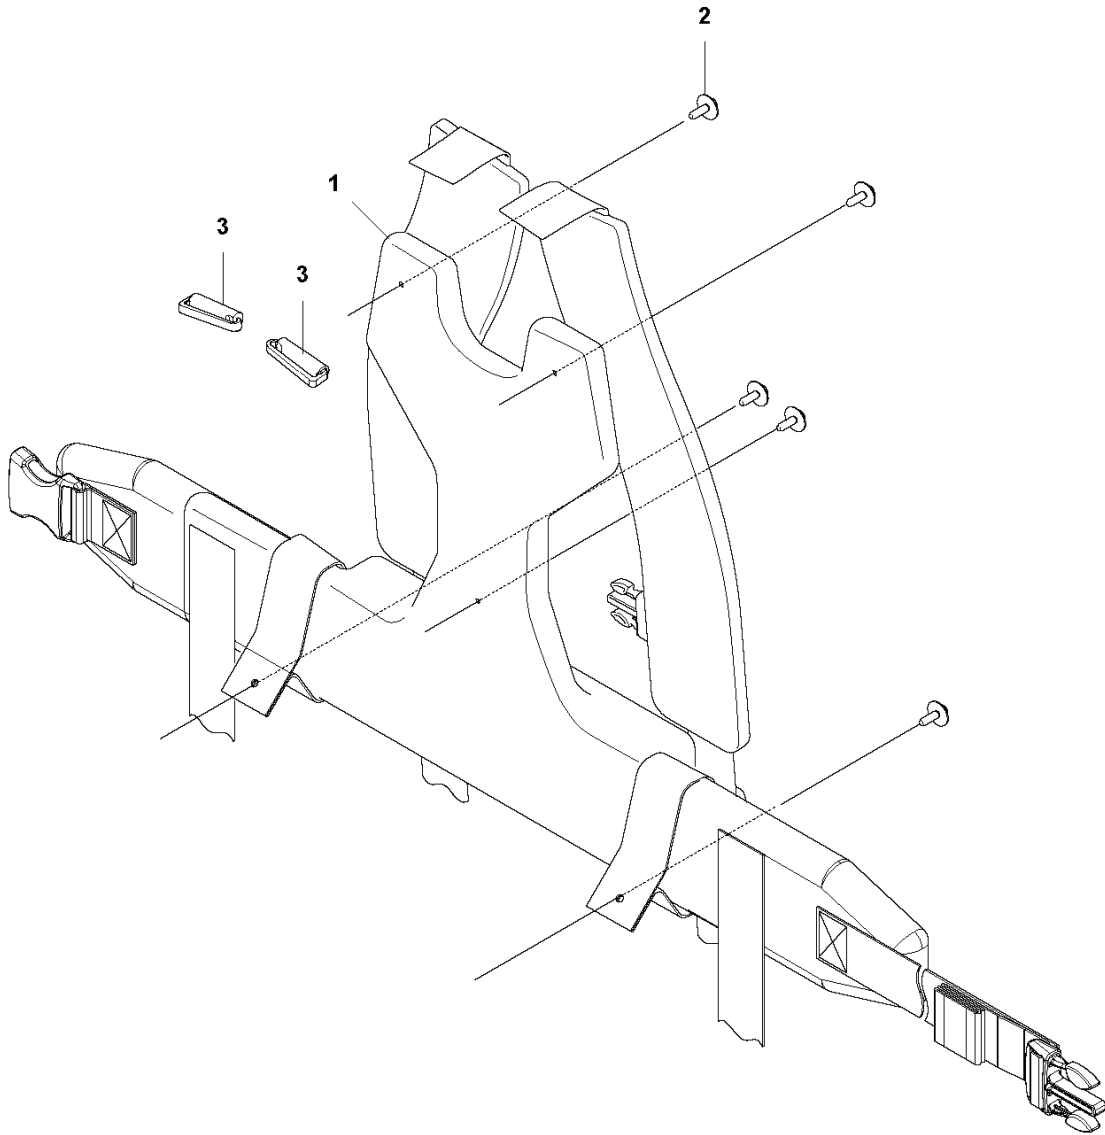

F 340iBT
HARNESS

REF.	PART NO.	DESCRIPTION	REMARK	QTY.	KIT
1	576579101	PAD		1	
2	576356601	SCREW ITXSCT		5	
3	544270001	CLIP		2