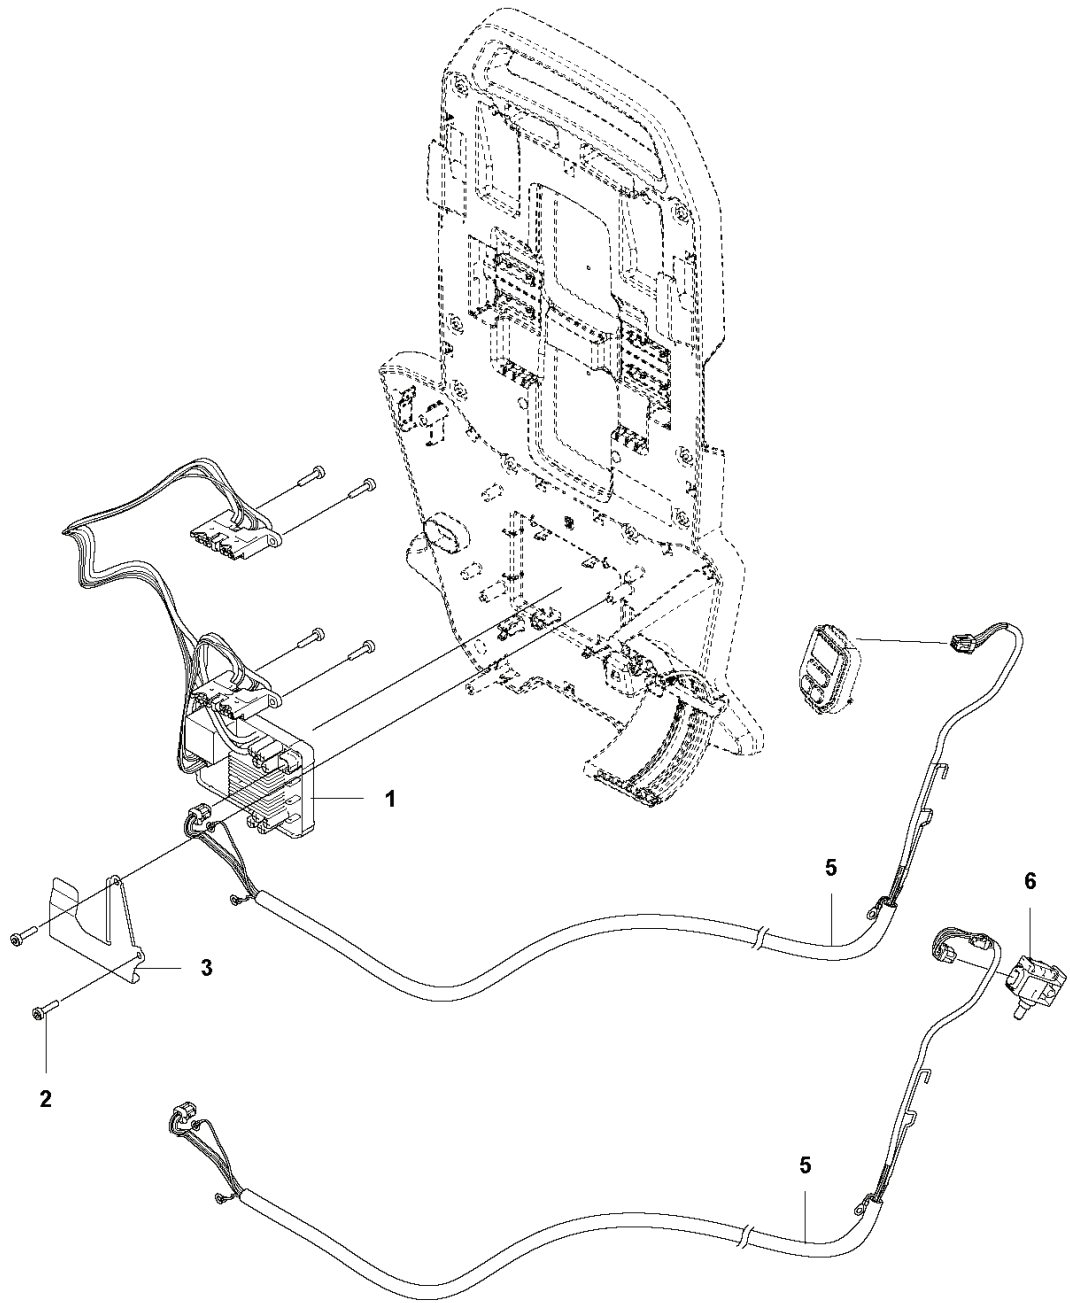

ROW

US

REF.	PART NO.	DESCRIPTION	REMARK	QTY.	KIT
1	593165401	HANDLE HALF		1	
2	593721701	TRIGGER	US	1	
3	593044301	THROTTLE CONTROL ASSY	ROW	1	
5	593913001	COVER		1	
6	597597501	CONTROL PANEL	ROW	1	
7	593838601	SPRING	ROW	1	
10	593165501	HANDLE HALF		1	
11	580292901	SCREW ITXSCCT		3	
12	525755109	SCREW ITXSCFM		1	
13	503221012	HEXAGON NUT		1	
14	576579701	HANDLE HOLDER		1	
15	502204001	KNOB		1	
16	725234451	SCREW EHHM		1	
17	593734401	HOLDER		1	
18	503226504	SQUARE NUT		1	
19	593722001	CONTROL PANEL	US	1	

**G** 340iBT  
ACCESSORIES

---

REF.	PART NO.	DESCRIPTION	REMARK	QTY.	KIT
1	594035001	SLEEVE		1	
2	544400004	HANDLEBAR ASSY		1	
3	576581801	PIPE		1	
4	589811701	NOZZLE		1	
5	579797501	NOZZLE		1	
6	575880701	WRENCH		1	
7	586106302	TUBE ASSY		1	
8	586106301	TUBE ASSY		1	
9	576582701	NOZZLE		1	
10	576581701	PIPE		1	

**E** 340iBT  
ELECTRIC SYSTEM

---

REF.	PART NO.	DESCRIPTION	REMARK	QTY.	KIT
1	597348002	CONTROL UNIT	ROW	1	
1	597347602	CONTROL UNIT	US	1	
3	594035301	SPRING PLATE		1	
5	593714601	WIRING ASSY	ROW	1	
5	593711801	WIRING ASSY	US	1	
6	582050701	SWITCH	US	1	
2	580292901	SCREW ITXSCT		6	

**A** 340iBT  
TUBE

---

REF.	PART NO.	DESCRIPTION	REMARK	QTY.	KIT
1	582599601	NOZZLE		1	
2	593785101	TUBE		1	
3	576581401	JOINT		1	
4	595338601	STRAP		1	
6	544274101	CLAMP		2	
7	587555301	HOSE		1	
8	502842801	CLAMP		1	
9	576578301	ELBOW		1	