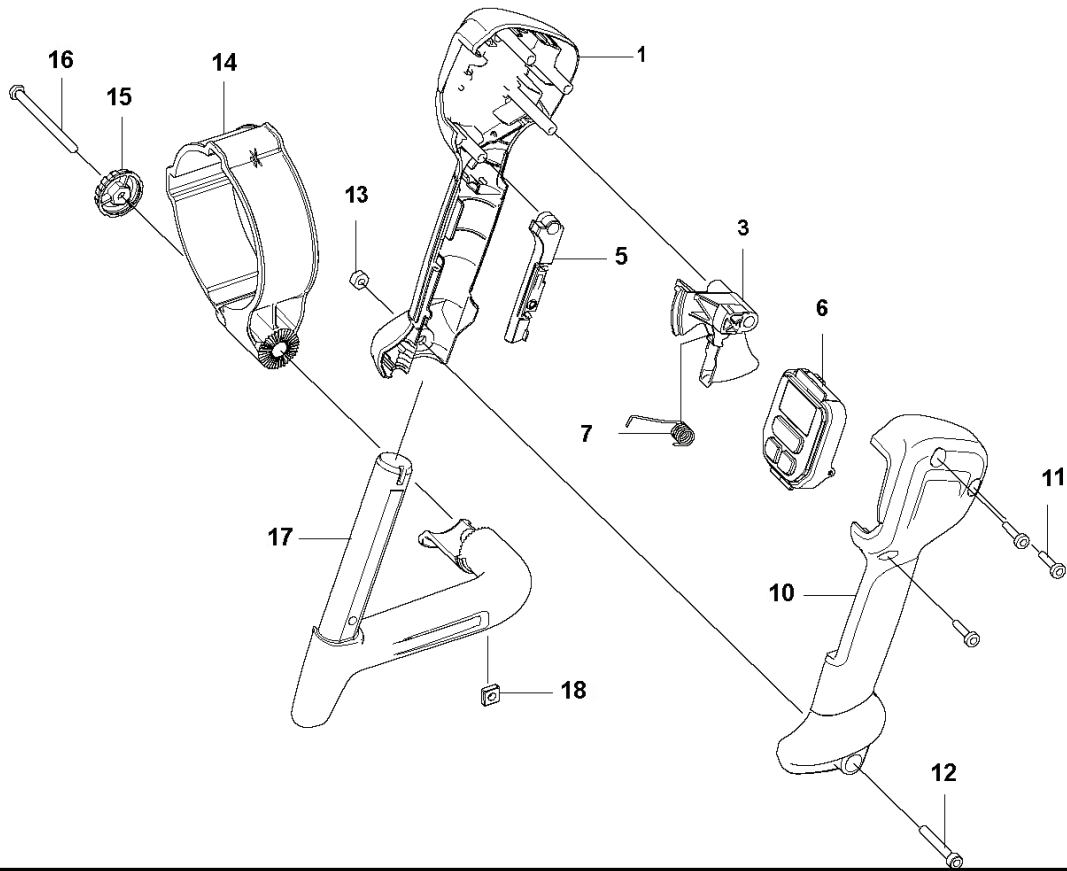

# **SPARE PARTS LIST**

**D** 340iBT  
FAN SYSTEM

---

REF.	PART NO.	DESCRIPTION	REMARK	QTY.	KIT
1	594906401	MUFFLER		1	
2	597477202	MOTOR ASSY		1	
3	594906501	MUFFLER		1	
4	590818302	ROTOR		1	2

**B** 340iBT  
THROTTLE CONTROLS

ROW

US

REF.	PART NO.	DESCRIPTION	REMARK	QTY.	KIT
1	593165401	HANDLE HALF		1	
2	593721701	TRIGGER	US	1	
3	593044301	THROTTLE CONTROL ASSY	ROW	1	
5	593913001	COVER		1	
6	597597501	CONTROL PANEL	ROW	1	
7	593838601	SPRING	ROW	1	
10	593165501	HANDLE HALF		1	
11	580292901	SCREW ITXSCCT		3	
12	525755109	SCREW ITXSCFM		1	
13	503221012	HEXAGON NUT		1	
14	576579701	HANDLE HOLDER		1	
15	502204001	KNOB		1	
16	725234451	SCREW EHHM		1	
17	593734401	HOLDER		1	
18	503226504	SQUARE NUT		1	
19	593722001	CONTROL PANEL	US	1	

**G** 340iBT  
ACCESSORIES

---

REF.	PART NO.	DESCRIPTION	REMARK	QTY.	KIT
1	594035001	SLEEVE		1	
2	544400004	HANDLEBAR ASSY		1	
3	576581801	PIPE		1	
4	589811701	NOZZLE		1	
5	579797501	NOZZLE		1	
6	575880701	WRENCH		1	
7	586106302	TUBE ASSY		1	
8	586106301	TUBE ASSY		1	
9	576582701	NOZZLE		1	
10	576581701	PIPE		1	

**A** 340iBT  
TUBE

---

REF.	PART NO.	DESCRIPTION	REMARK	QTY.	KIT
1	582599601	NOZZLE		1	
2	593785101	TUBE		1	
3	576581401	JOINT		1	
4	595338601	STRAP		1	
6	544274101	CLAMP		2	
7	587555301	HOSE		1	
8	502842801	CLAMP		1	
9	576578301	ELBOW		1	