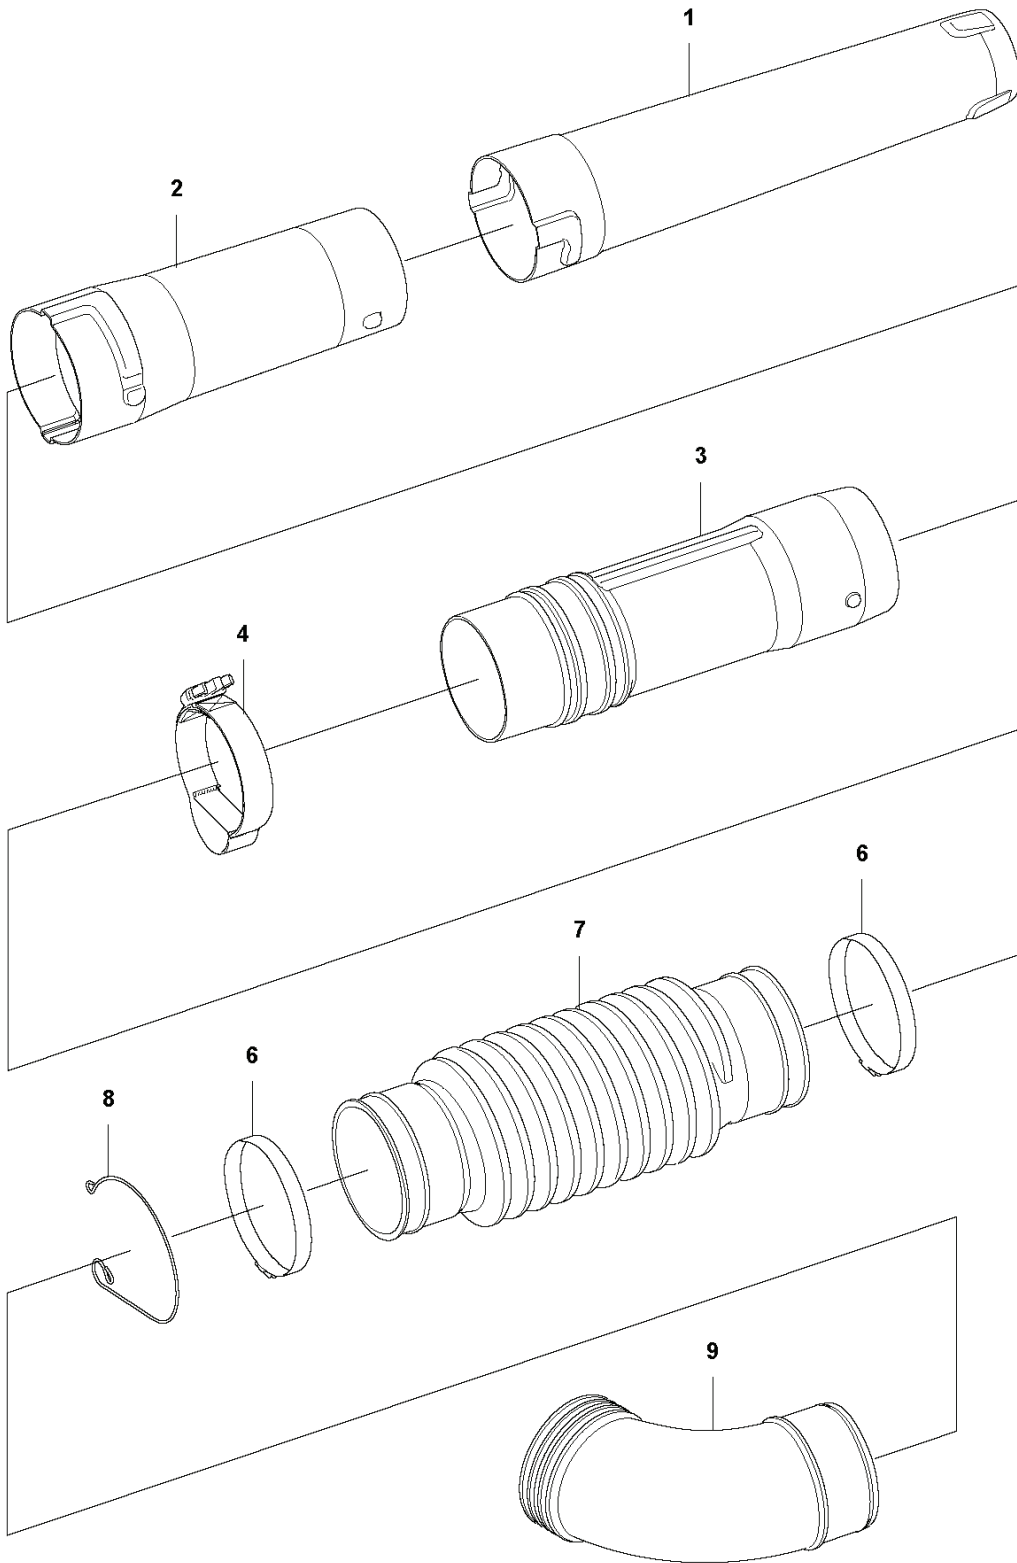

ROW

US

REF.	PART NO.	DESCRIPTION	REMARK	QTY.	KIT
1	593165401	HANDLE HALF		1	
2	593721701	TRIGGER	US	1	
3	593044301	THROTTLE CONTROL ASSY	ROW	1	
5	593913001	COVER		1	
6	597597501	CONTROL PANEL	ROW	1	
7	593838601	SPRING	ROW	1	
10	593165501	HANDLE HALF		1	
11	580292901	SCREW ITXSCCT		3	
12	525755109	SCREW ITXSCFM		1	
13	503221012	HEXAGON NUT		1	
14	576579701	HANDLE HOLDER		1	
15	502204001	KNOB		1	
16	725234451	SCREW EHHM		1	
17	593734401	HOLDER		1	
18	503226504	SQUARE NUT		1	
19	593722001	CONTROL PANEL	US	1	

**E** 340iBT  
ELECTRIC SYSTEM

---

REF.	PART NO.	DESCRIPTION	REMARK	QTY.	KIT
1	597348002	CONTROL UNIT	ROW	1	
1	597347602	CONTROL UNIT	US	1	
3	594035301	SPRING PLATE		1	
5	593714601	WIRING ASSY	ROW	1	
5	593711801	WIRING ASSY	US	1	
6	582050701	SWITCH	US	1	
2	580292901	SCREW ITXSCT		6	

**F** 340iBT  
HARNESS

---

REF.	PART NO.	DESCRIPTION	REMARK	QTY.	KIT
1	576579101	PAD		1	
2	576356601	SCREW ITXSCT		5	
3	544270001	CLIP		2	

**C** 340iBT  
HOUSING

---

REF.	PART NO.	DESCRIPTION	REMARK	QTY.	KIT
1	580292901	SCREW ITXSCT		16	
2	593773701	HOUSING		1	
3	590845402	BACKPLATE		1	
4	576356601	SCREW ITXSCT		1	
5	594954101	STRAP		1	
6	585480001	SPRING		2	
7	577996601	PUSH BUTTON		2	
8	597606801	AIR DUCT		1	
9	593773801	COVER		1	
10	593894801	INLET		1	
11	581472301	CABLE CLAMP		1	
12	503709701	LABEL		1	

**A** 340iBT  
TUBE

---

REF.	PART NO.	DESCRIPTION	REMARK	QTY.	KIT
1	582599601	NOZZLE		1	
2	593785101	TUBE		1	
3	576581401	JOINT		1	
4	595338601	STRAP		1	
6	544274101	CLAMP		2	
7	587555301	HOSE		1	
8	502842801	CLAMP		1	
9	576578301	ELBOW		1	