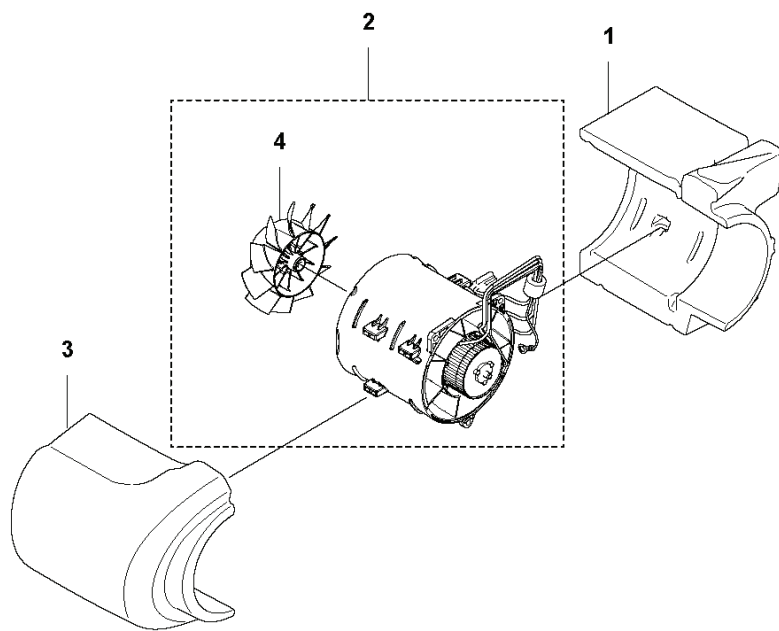

# **SPARE PARTS LIST**

**D** 340iBT  
FAN SYSTEM

---

REF.	PART NO.	DESCRIPTION	REMARK	QTY.	KIT
1	594906401	MUFFLER		1	
2	597477202	MOTOR ASSY		1	
3	594906501	MUFFLER		1	
4	590818302	ROTOR		1	2

**B** 340iBT  
THROTTLE CONTROLS

ROW

US

REF.	PART NO.	DESCRIPTION	REMARK	QTY.	KIT
1	593165401	HANDLE HALF		1	
2	593721701	TRIGGER	US	1	
3	593044301	THROTTLE CONTROL ASSY	ROW	1	
5	593913001	COVER		1	
6	597597501	CONTROL PANEL	ROW	1	
7	593838601	SPRING	ROW	1	
10	593165501	HANDLE HALF		1	
11	580292901	SCREW ITXSCCT		3	
12	525755109	SCREW ITXSCFM		1	
13	503221012	HEXAGON NUT		1	
14	576579701	HANDLE HOLDER		1	
15	502204001	KNOB		1	
16	725234451	SCREW EHHM		1	
17	593734401	HOLDER		1	
18	503226504	SQUARE NUT		1	
19	593722001	CONTROL PANEL	US	1	

**G** 340iBT  
ACCESSORIES

---

REF.	PART NO.	DESCRIPTION	REMARK	QTY.	KIT
1	594035001	SLEEVE		1	
2	544400004	HANDLEBAR ASSY		1	
3	576581801	PIPE		1	
4	589811701	NOZZLE		1	
5	579797501	NOZZLE		1	
6	575880701	WRENCH		1	
7	586106302	TUBE ASSY		1	
8	586106301	TUBE ASSY		1	
9	576582701	NOZZLE		1	
10	576581701	PIPE		1	

**A** 340iBT  
TUBE

---

REF.	PART NO.	DESCRIPTION	REMARK	QTY.	KIT
1	582599601	NOZZLE		1	
2	593785101	TUBE		1	
3	576581401	JOINT		1	
4	595338601	STRAP		1	
6	544274101	CLAMP		2	
7	587555301	HOSE		1	
8	502842801	CLAMP		1	
9	576578301	ELBOW		1	