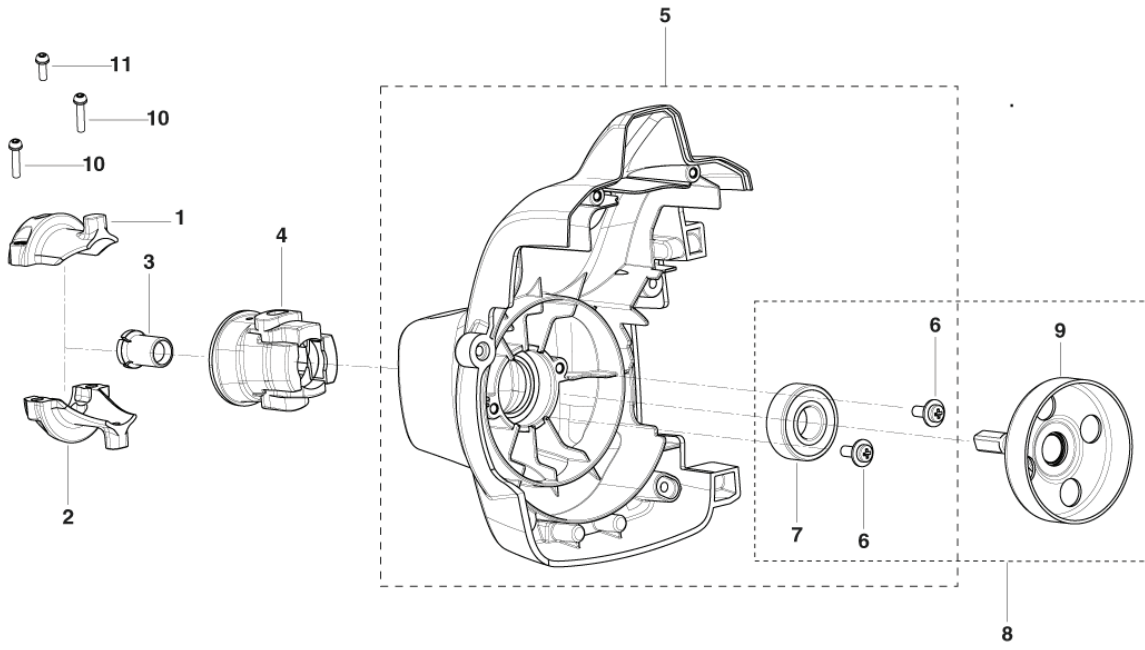

# **SPARE PARTS LIST**

CLUTCH

---

REF.	PART NO.	DESCRIPTION	REMARK	QTY.	KIT
1	576420702	BRACKET		1	
2	576420802	BRACKET		1	
3	530058783	CLUTCH DRUM		1	
4	576420501	CUSHION		1	
5	529452701	FAN HOUSING		1	
6	586414401	SCREW		2	
7	545041701	BEARING		1	
8	531127920	SERVICE KIT		1	
9	587126402	CLUTCH ASSY		1	
10	577942001	BOLT		2	
11	529268101	BOLT		1	