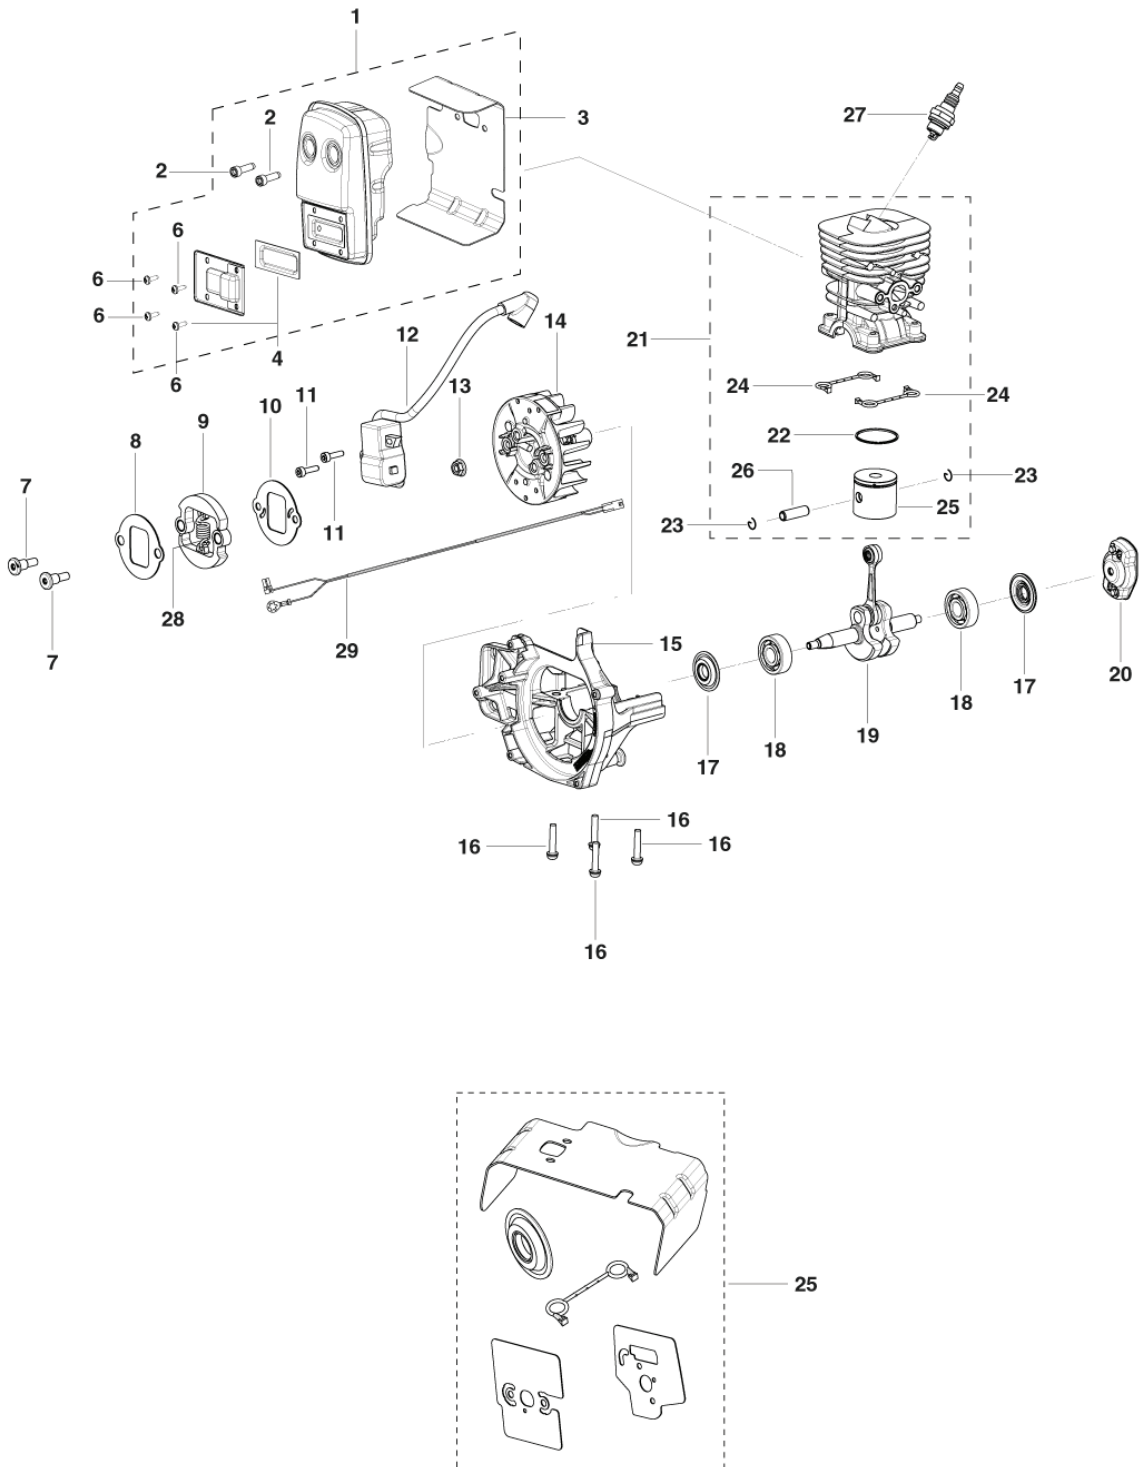

# **SPARE PARTS LIST**

CLUTCH

---

REF.	PART NO.	DESCRIPTION	REMARK	QTY.	KIT
1	576420702	BRACKET		1	
2	576420802	BRACKET		1	
3	530058783	CLUTCH DRUM		1	
4	576420501	CUSHION		1	
5	529452701	FAN HOUSING		1	
6	586414401	SCREW		2	
7	545041701	BEARING		1	
8	531127920	SERVICE KIT		1	
9	587126402	CLUTCH ASSY		1	
10	577942001	BOLT		2	
11	529268101	BOLT		1	

# CYLINDER, PISTON & MUFFLER

REF.	PART NO.	DESCRIPTION	REMARK	QTY.	KIT
1	531127912	SERVICE KIT		1	
2	530058982	BOLT		2	
3	529437401	GASKET		1	
4	545030501	SCREEN	SPARK ARRESTOR	1	
6	530015241	SCREW		4	
7	525615401	SCREW		2	
8	525613001	WASHER		1	
9	575762203	CLUTCH ASSY		1	
10	525612901	WASHER		1	
11	530016456	SCREW		2	
12	599503501	IGNITION MODULE		1	
13	731711651	HEXAGON NUT FLANGE		1	
14	510088202	FLYWHEEL		1	
15	577929502	CRANKCASE		1	
16	530015897	SCREW		4	
17	545004301	SEAL CRANKSHAFT		2	
18	545013401	BEARING		2	
19	585415405	CRANKSHAFT		1	
20	525845601	BRIDGE		1	
21	545008082	KIT		1	
22	575227901	RING		1	
23	530015162	CIRCLIP		2	
24	545083301	SEAL CYLINDER		2	
25	530012546	PISTON		1	
26	530032159	PISTON PIN		1	
27	530030218	SPARK PLUG	Champion RCJBY	1	
28	587037001	SPRING		1	
29	530039227	SHORTING LEAD		1	

---

REF.	PART NO.	DESCRIPTION	REMARK	QTY.	KIT
594071602	594071602	HUB		1	
598812603	598812603	ADAPTER	3/8-24 RH	1	
598812601	598812601	ADAPTER	M10X1.25 LH	1	
594072101	594072101	SPOOL		1	
530015805	530015805	SCREW		1	
594072301	594072301	DRIVER		1	
597733301	597733301	DRIVER	Curved	1	
594072201	594072201	DRIVER	Straight	1	
594071702	594071702	COMPRESSION SPRING		1	
501330401	501330401	GROMMET		1	
594071901	594071901	KNOB		1	