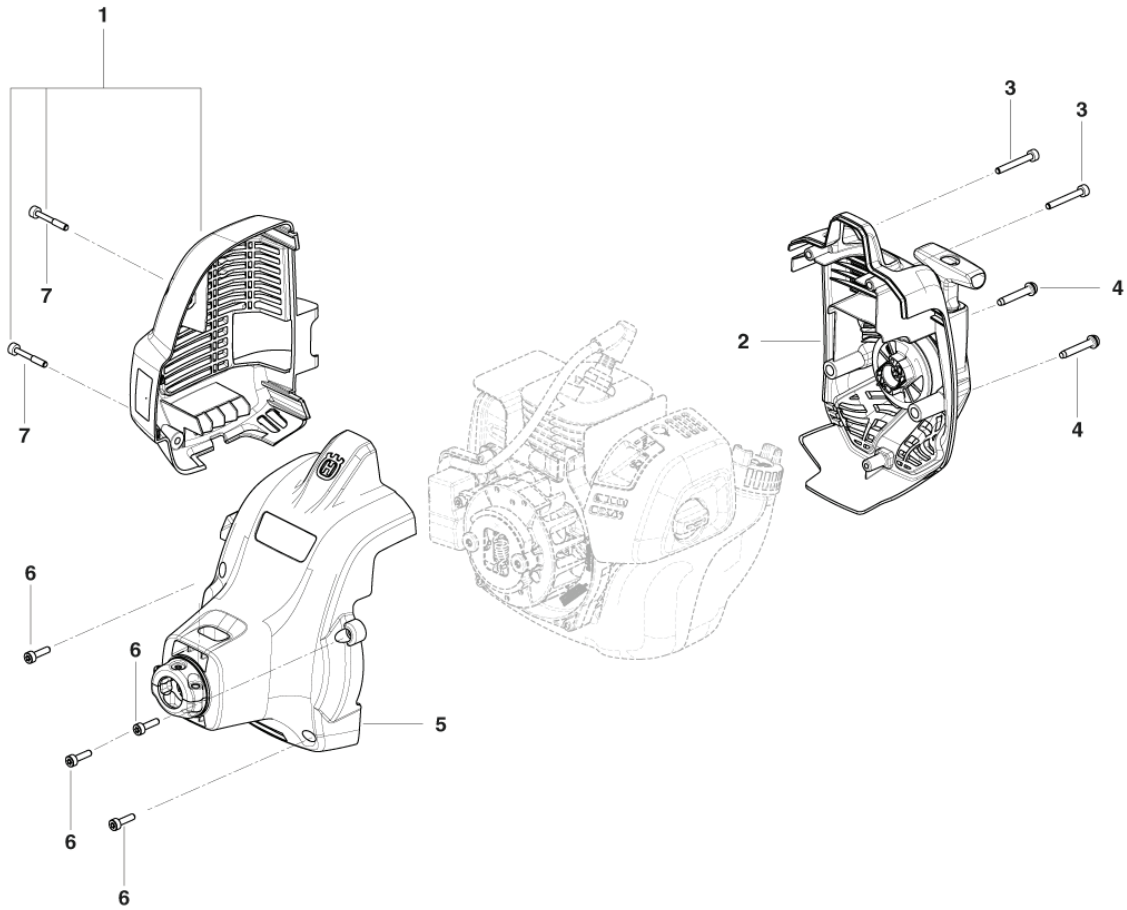

REF.	PART NO.	DESCRIPTION	REMARK	QTY.	KIT
1	531127919	SERVICE KIT	DECALS 330LK	1	
2	585729301	DECAL	GENERAL WARNING 330LK	1	
3	585729302	DECAL	GENERAL WARNING 330LK	1	
4	529745001	DECAL	LOGO	1	
5	529705501	DECAL	STARTING INSTRUCTIONS	1	
6	000000000	W/O DESCRIPTION	NOT USED ON 330LK	1	
7	000000000	W/O DESCRIPTION	NOT USED ON 330LK	1	
8	585729402	DECAL	SPARK ARRESTOR WARNING	1	
9	000000000	W/O DESCRIPTION	NOT USED ON 330LK	1	
9	529705403	DECAL	MODEL LABEL 330LK	1	

HOUSING