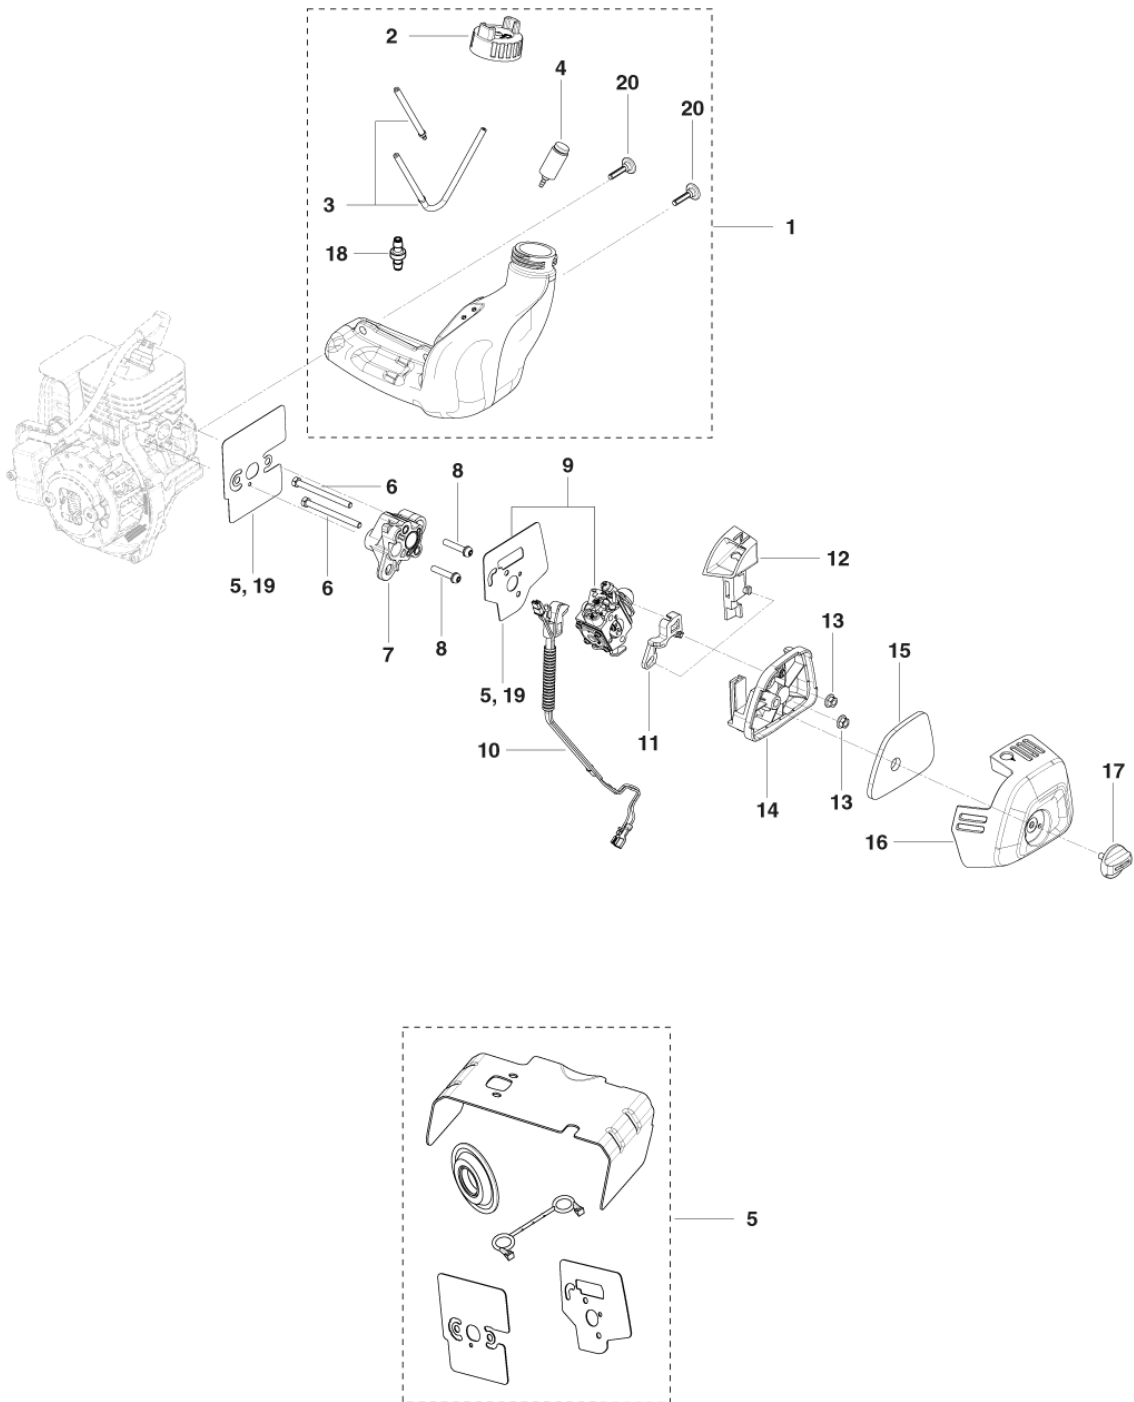

FUEL TANK, STARTER & AIR FILTER

REF.	PART NO.	DESCRIPTION	REMARK	QTY.	KIT
1	531127908	SERVICE KIT	FUEL TANK ASSY	1	
2	578931504	FUEL CAP ASSY		1	
3	531127909	SERVICE KIT	FUEL LINE	1	
4	577167201	FUEL FILTER		1	
5	531127907	SERVICE KIT	GASKETS	1	
6	530016400	BOLT		2	
7	530035596	ADAPTER		1	
8	530015897	SCREW		2	
9	531127910	SERVICE KIT	CARBURETOR	1	
10	576139401	ASSEMBLY	CABLE WIRE HARNESS	1	
11	599963401	CHOKE CONTROL		1	
12	599963301	CHOKE LEVER		1	
13	530016101	NUT		2	
14	599963201	AIR FILTER HOLDER		1	
15	599964601	AIR FILTER		1	
16	599963101	FILTER COVER		1	
17	576992402	KNOB		1	
18	530023877	NIPPLE		1	
19	531127918	SERVICE KIT	CARBURETOR GASKETS	1	
20	530016445	SCREW FUEL TANK RETAINER		2