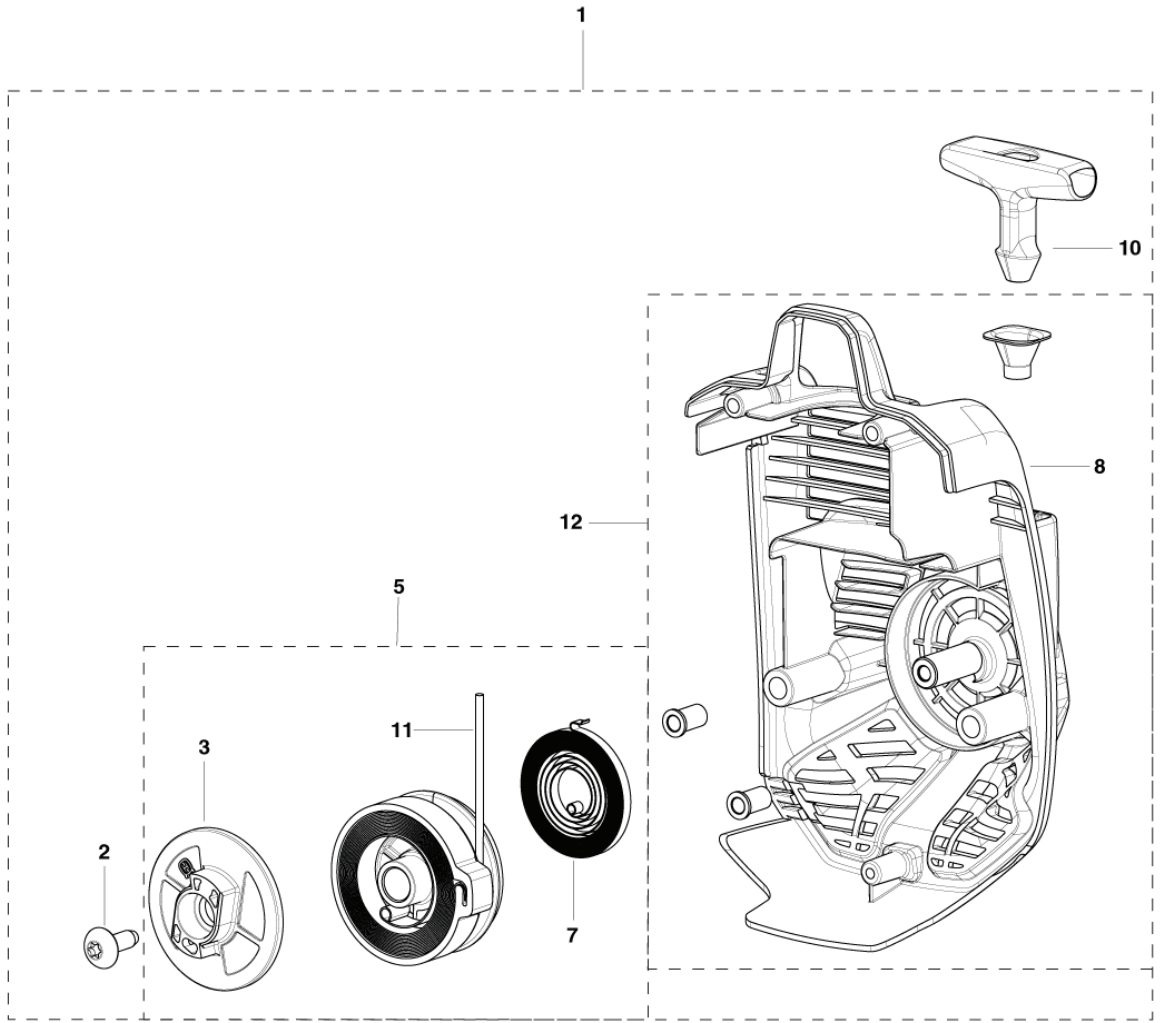

REF.	PART NO.	DESCRIPTION	REMARK	QTY.	KIT
1	531127911	SERVICE KIT	MUFFLER GUARD	1	
2	531127902	SERVICE KIT	STARTER HOUSING SLOW PULL 330LK	1	
3	530016448	SCREW		2	
4	530016426	SCREW		2	
5	529452701	FAN HOUSING		1	
6	530016456	SCREW		4	
7	574765101	SCREW		3	

330LK
HOUSING - SLOW PULL STARTER