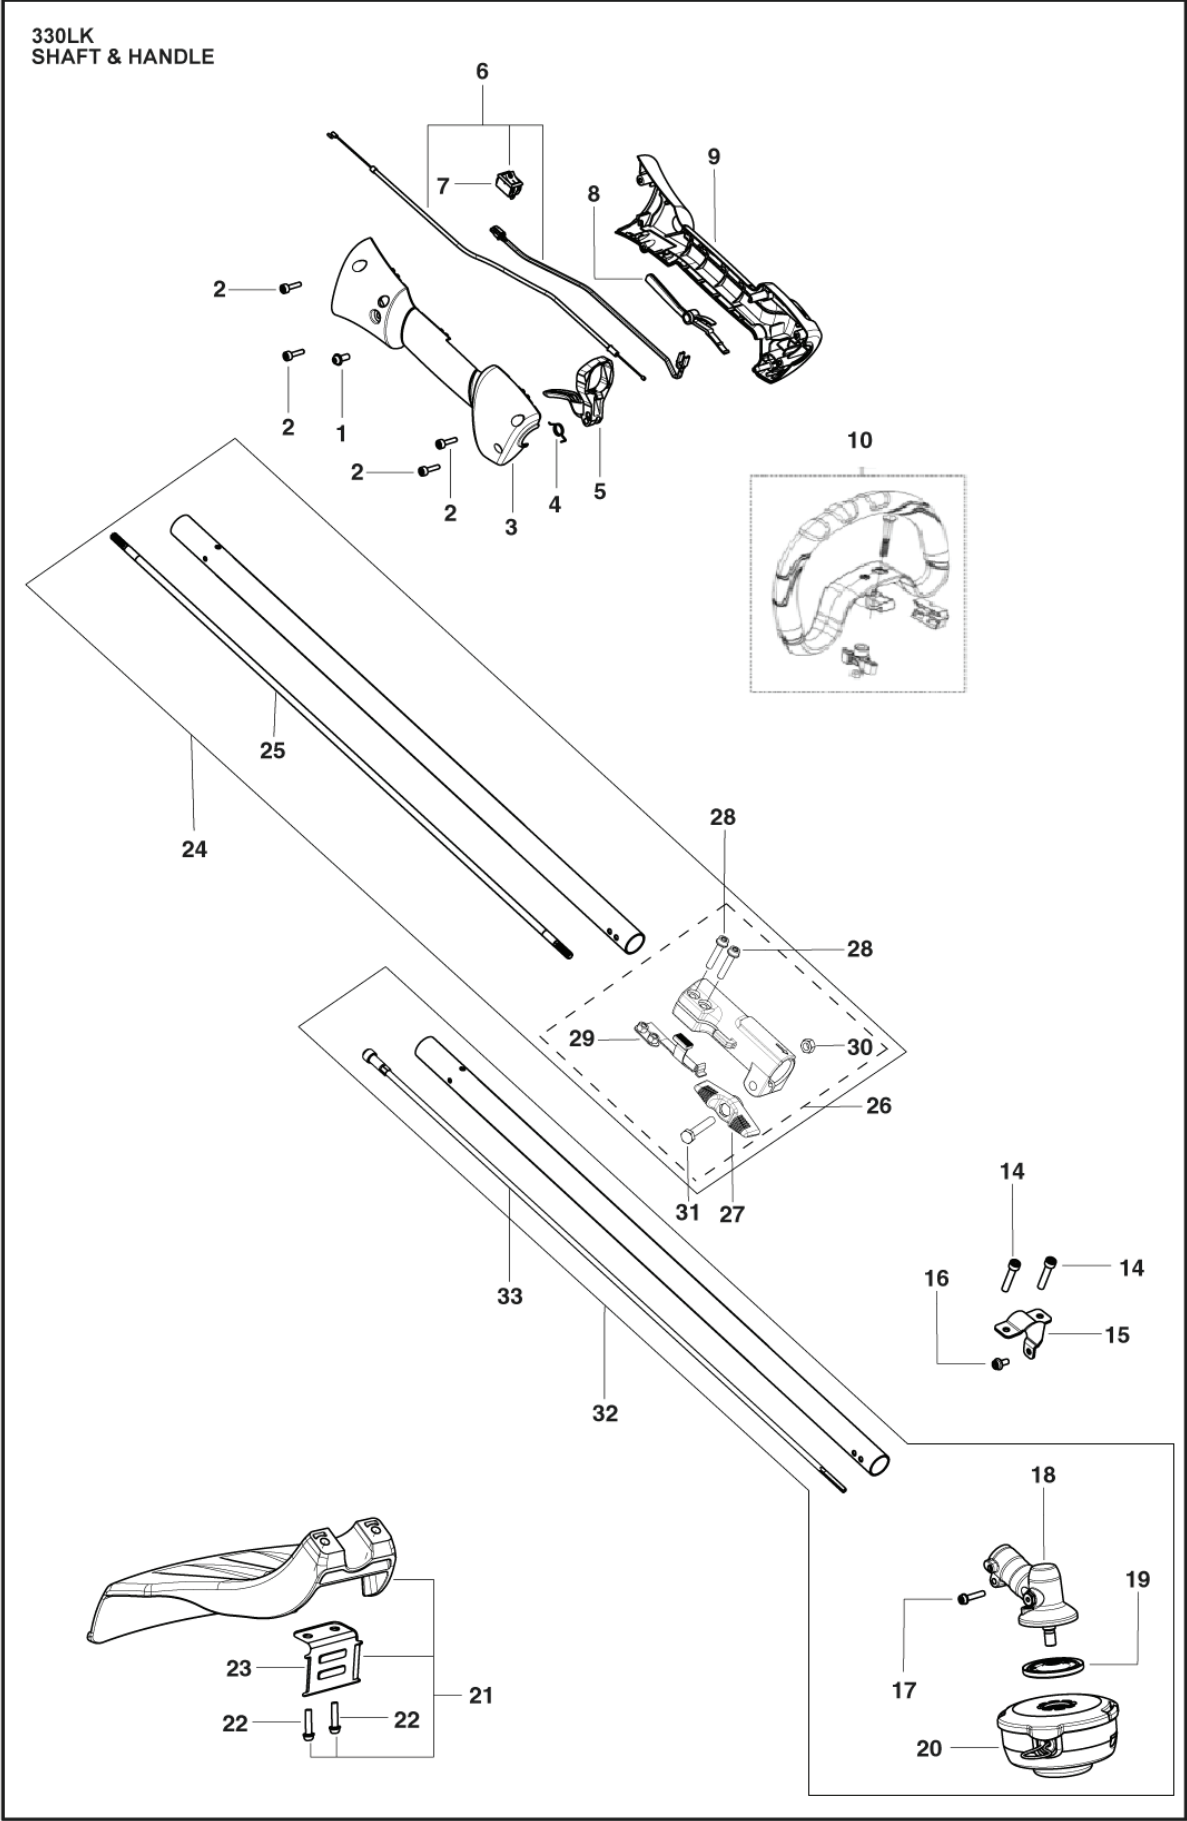

REF.	PART NO.	DESCRIPTION	REMARK	QTY.	KIT
1	531127902	SERVICE KIT	SLOW PULL STARTER	1	
2	545112801	SCREW	SLOW PULL STARTER	1	
3	599950401	DRIVER	SLOW PULL STARTER	1	
5	531127905	SERVICE KIT	SLOW PULL STARTER	1	
7	581893301	SPRING	SLOW PULL STARTER	1	
8	599941401	STARTER HOUSING	SLOW PULL STARTER	1	
10	575489501	STARTER HANDLE	SLOW PULL STARTER	1	
11	545008079	KIT-ROPE	SLOW PULL STARTER	1	
12	529452803	STARTER HOUSING	SLOW PULL STARTER	1	

330LK
SHAFT & HANDLE