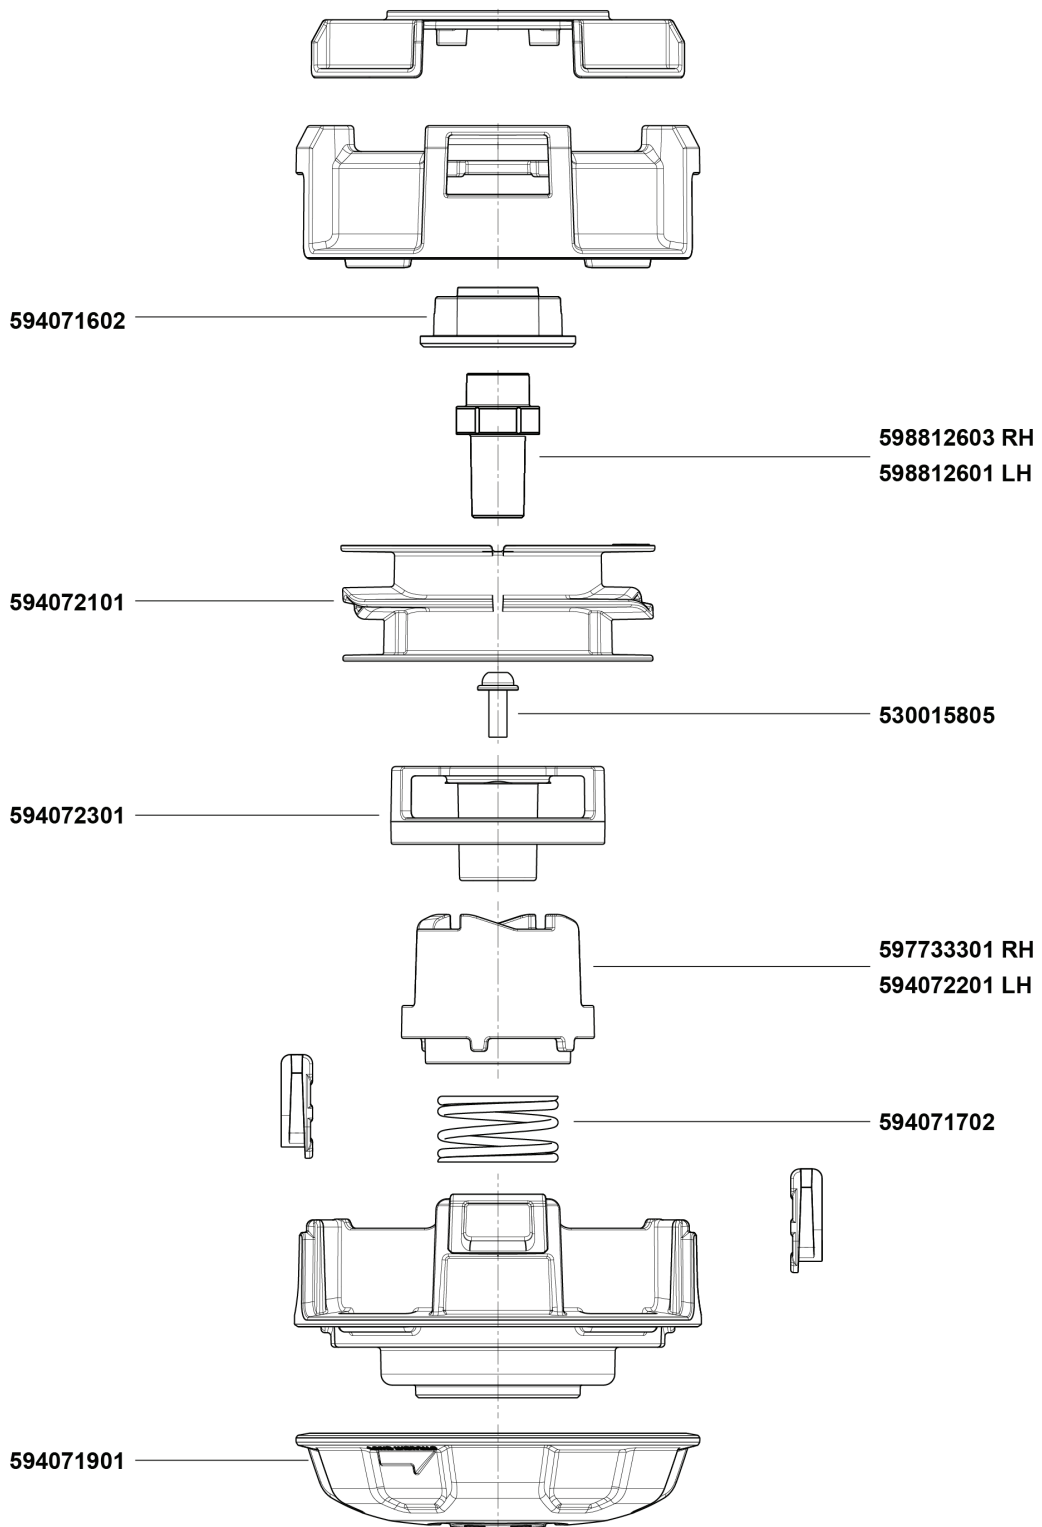

# **SPARE PARTS LIST**

CLUTCH

---

REF.	PART NO.	DESCRIPTION	REMARK	QTY.	KIT
1	576420702	BRACKET		1	
2	576420802	BRACKET		1	
3	530058783	CLUTCH DRUM		1	
4	576420501	CUSHION		1	
5	529452701	FAN HOUSING		1	
6	586414401	SCREW		2	
7	545041701	BEARING		1	
8	531127920	SERVICE KIT		1	
9	587126402	CLUTCH ASSY		1	
10	577942001	BOLT		2	
11	529268101	BOLT		1	

330LK  
HOUSING - SLOW PULL STARTER

---

REF.	PART NO.	DESCRIPTION	REMARK	QTY.	KIT
1	531127902	SERVICE KIT	SLOW PULL STARTER	1	
2	545112801	SCREW	SLOW PULL STARTER	1	
3	599950401	DRIVER	SLOW PULL STARTER	1	
5	531127905	SERVICE KIT	SLOW PULL STARTER	1	
7	581893301	SPRING	SLOW PULL STARTER	1	
8	599941401	STARTER HOUSING	SLOW PULL STARTER	1	
10	575489501	STARTER HANDLE	SLOW PULL STARTER	1	
11	545008079	KIT-ROPE	SLOW PULL STARTER	1	
12	529452803	STARTER HOUSING	SLOW PULL STARTER	1	

---

REF.	PART NO.	DESCRIPTION	REMARK	QTY.	KIT
594071602	594071602	HUB		1	
598812603	598812603	ADAPTER	3/8-24 RH	1	
598812601	598812601	ADAPTER	M10X1.25 LH	1	
594072101	594072101	SPOOL		1	
530015805	530015805	SCREW		1	
594072301	594072301	DRIVER		1	
597733301	597733301	DRIVER	Curved	1	
594072201	594072201	DRIVER	Straight	1	
594071702	594071702	COMPRESSION SPRING		1	
501330401	501330401	GROMMET		1	
594071901	594071901	KNOB		1	