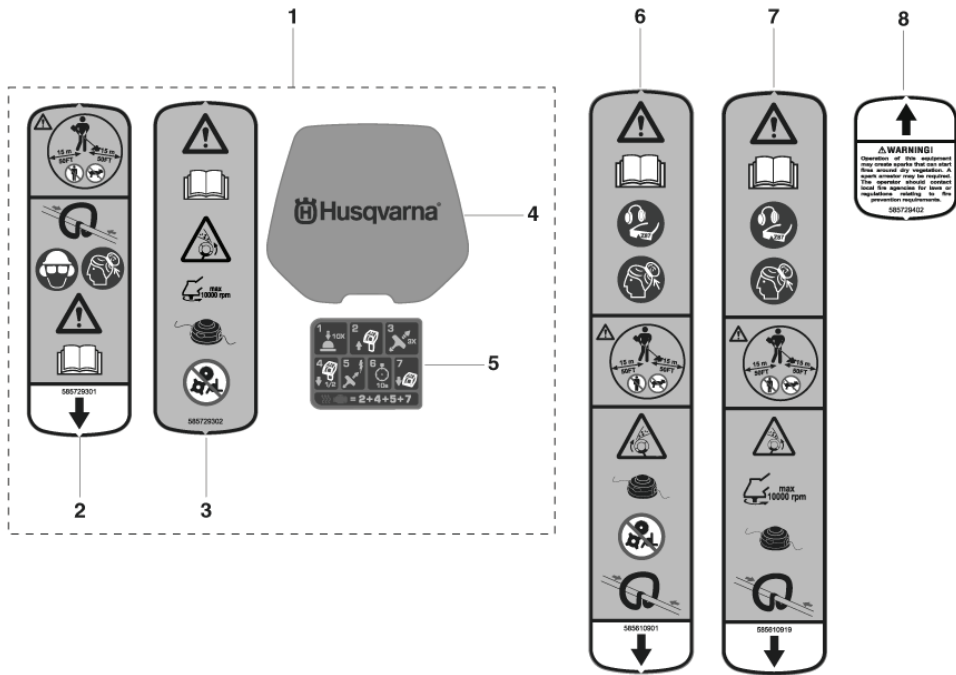

130C, 130L, 330LK
DECALS

REF.	PART NO.	DESCRIPTION	REMARK	QTY.	KIT
1	531127919	SERVICE KIT	DECALS 330LK	1	
2	585729301	DECAL	GENERAL WARNING 330LK	1	
3	585729302	DECAL	GENERAL WARNING 330LK	1	
4	529745001	DECAL	LOGO	1	
5	529705501	DECAL	STARTING INSTRUCTIONS	1	
6	000000000	W/O DESCRIPTION	NOT USED ON 330LK	1	
7	000000000	W/O DESCRIPTION	NOT USED ON 330LK	1	
8	585729402	DECAL	SPARK ARRESTOR WARNING	1	
9	000000000	W/O DESCRIPTION	NOT USED ON 330LK	1	
9	529705403	DECAL	MODEL LABEL 330LK	1