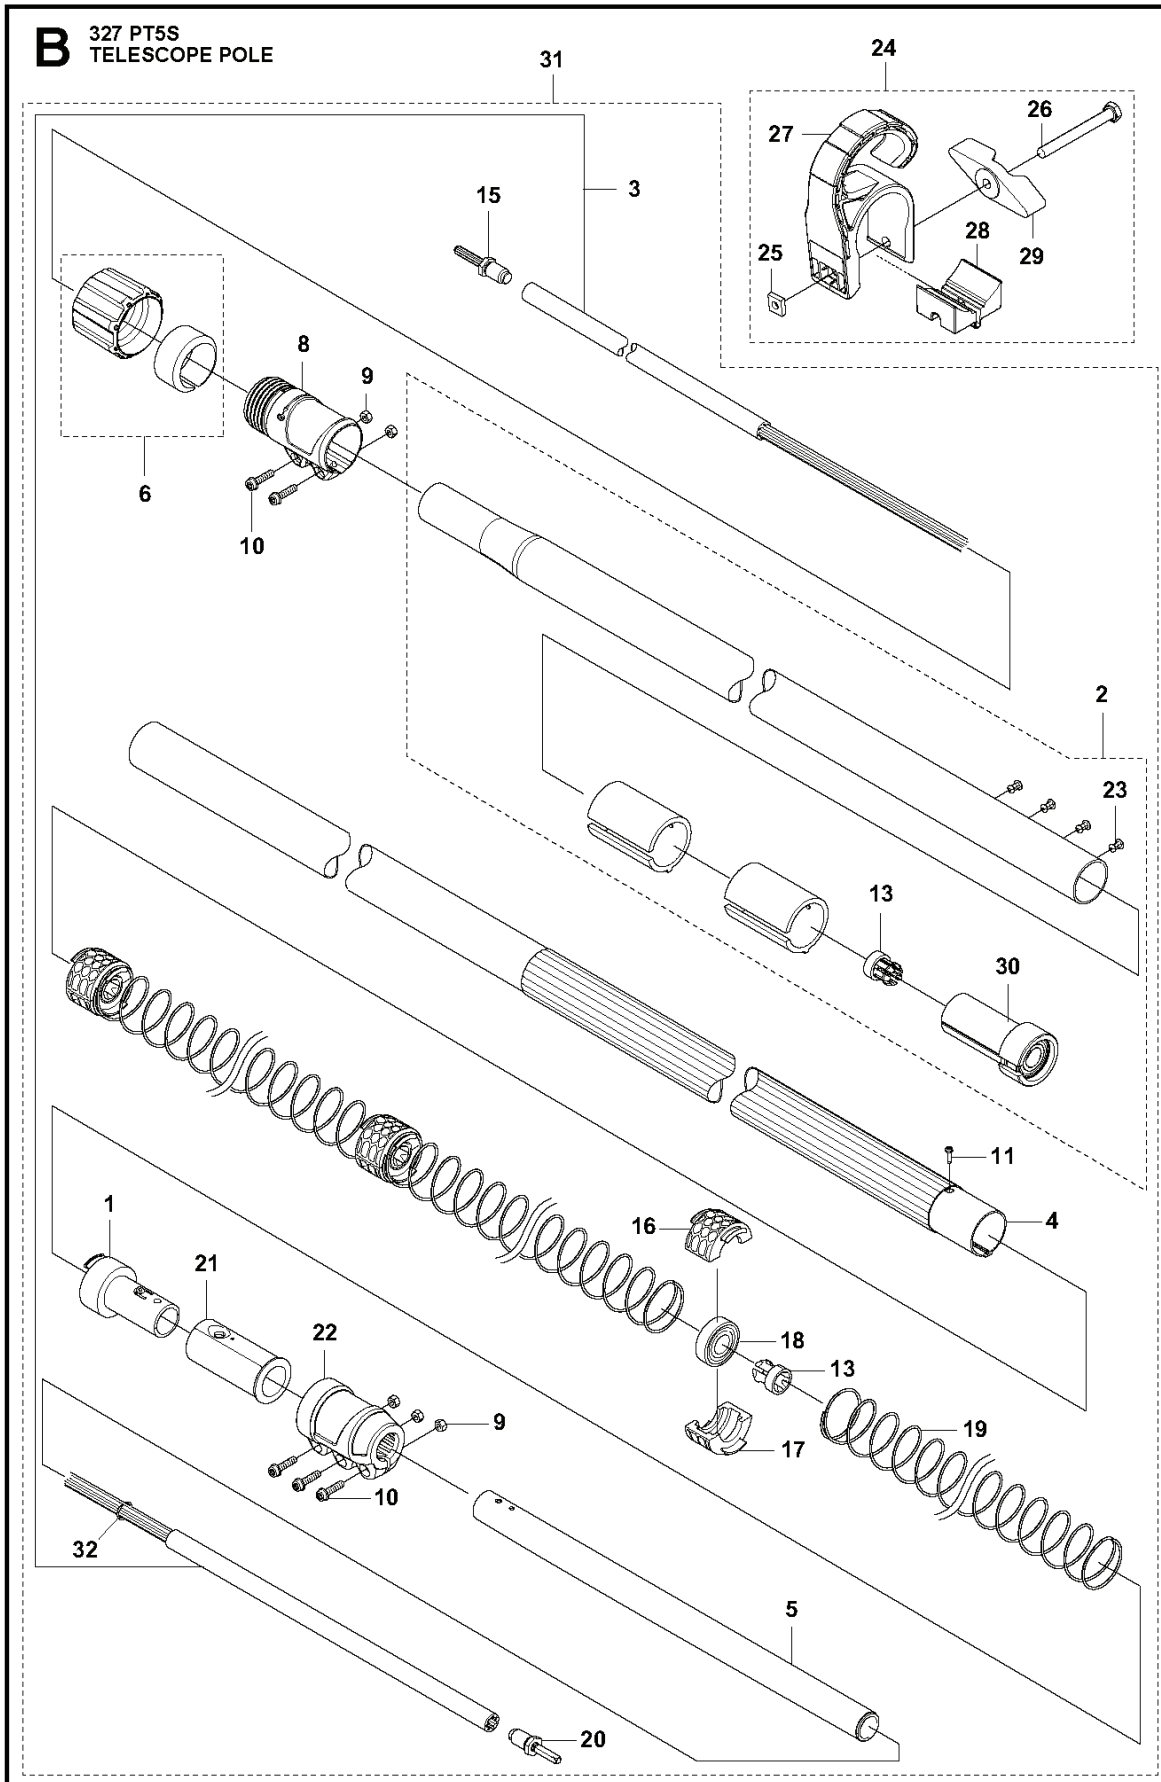

B 327 PT5S
TELESCOPE POLE

REF.	PART NO.	DESCRIPTION	REMARK	QTY.	KIT
1	576926001	BEARING SLEEVE		1	31
2	576925801	TUBE		1	31
3	576925601	DRIVE SHAFT		1	31
4	576925501	FRAME		1	31
5	576925701	TUBE		1	31
6	590940201	RING		1	31
8	597194301	CLAMPING SLEEVE		1	31
9	731231401	HEXAGON NUT		5	31
10	525755102	SCREW ITXSCFM		5	31
11	530016064	SCREW		1	4.31
13	537094501	SLIDING SHOE		4	2.31
15	574618901	ADAPTER		1	31
16	510097301	BEARING HOUSING		3	31
17	510094701	BEARING HOUSING		3	31
18	738210102	BALL BEARING		3	31
19	510095201	SPRING		3	31
20	574619101	ADAPTER		1	31
21	510091001	SLEEVE		1	31
22	522597003	CLAMPING SLEEVE		1	31
23	576221201	RIVET		4	2.31
24	579264001	LOOP		1	31
25	502197101	SQUARE NUT		1	24
26	725238151	SCREW EHHM		1	24
27	522723101	LOOP		1	24
28	522723301	SPACING BLOCK		1	24
29	502203801	KNOB		1	24
30	579275501	BEARING SLEEVE		1	2.31
31	510097001	TUBE DRIVESHAFT ASSY		1	
32	510112501	CIRCLIP		1	3.31