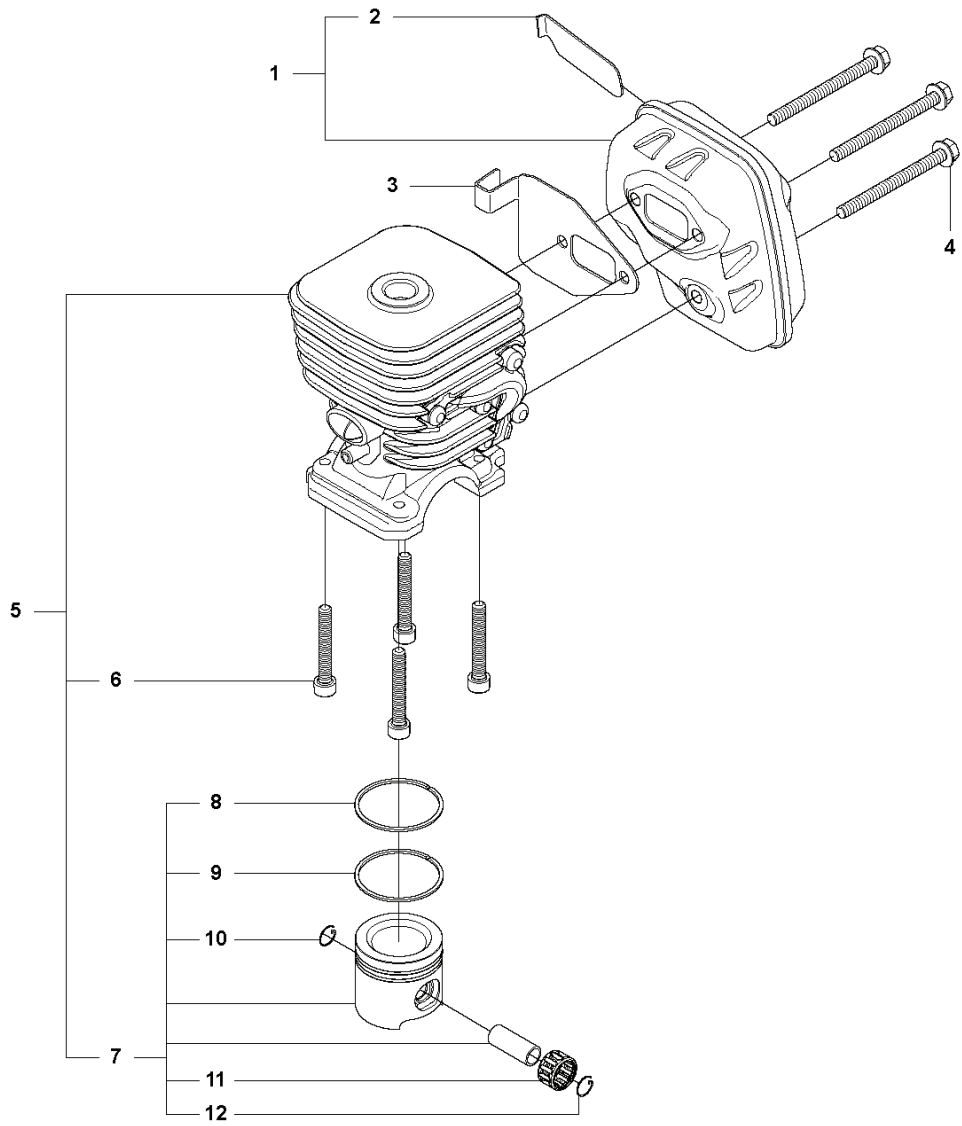

K 327 PT5S
CYLINDER PISTON & MUFFLER

REF.	PART NO.	DESCRIPTION	REMARK	QTY.	KIT
1	537221704	MUFFLER ASSY	Cat.	1	
2	537221801	SPARK ARRESTER SCREEN		1	1
3	537014101	GASKET		1	
4	502078101	SCREW EHIHFM		3	
5	537085103	CYLINDER	Ø=34mm	1	
6	503200735	SCREW IHSCFM		4	5
7	537405902	PISTON		1	5
8	537406201	PISTON RING		1	5.7
9	537406201	PISTON RING		1	5.7
10	737440800	CIRCLIP		1	5.7
11	503712201	BEARING		1	5.7
12	737440800	CIRCLIP		1	5.7