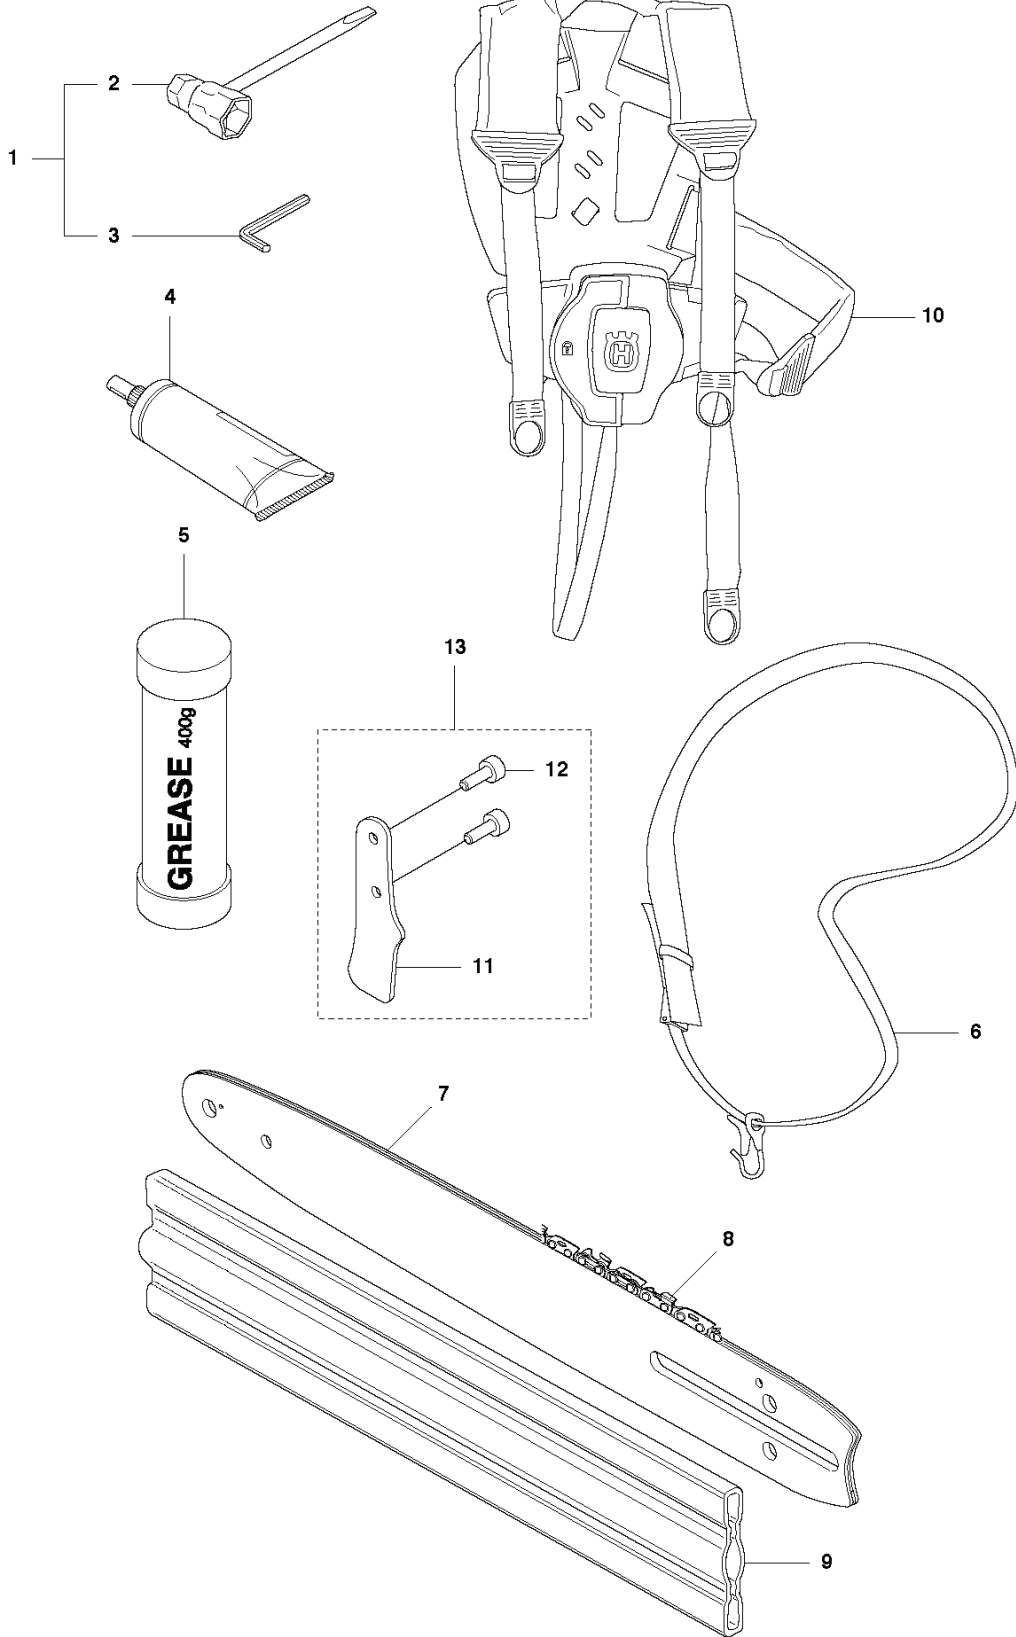

N 327 PT5S
ACCESSORIES

REF.	PART NO.	DESCRIPTION	REMARK	QTY.	KIT
1	537040710	ACCESSORY BAG		1	
2	501691701	COMBINATION WRENCH		1	1
3	502215801	WRENCH		1	1
4	579064901	GREASE		1	
5	531009205	GREASE		1	
6	537216202	HARNESS	(USA)	1	
6	537216201	HARNESS		1	
7	575842258	BAR	"10", 1/4" - 1.3mm"	1	
7	575842264	BAR	"12", 1/4" - 1.3mm"	1	
7	585829144	BAR	12" 3/8" mini 1.3mm	1	
8	501844058	SAW CHAIN	"10", 1/4" - 1.3mm. 58DL"	1	
8	501844064	SAW CHAIN	"12", 1/4" - 1.3mm. 64DL"	1	
8	501847044	SAW CHAIN	12" 3/8" mini 1.3	1	
9	537129901	BAR COVER		1	
10	505204301	HARNESS	Balance flex	1	
11	574830101	SHEET		1	13
12	574353505	SCREW ITXSCM		2	13
13	588197701	HOOK	Kit	1