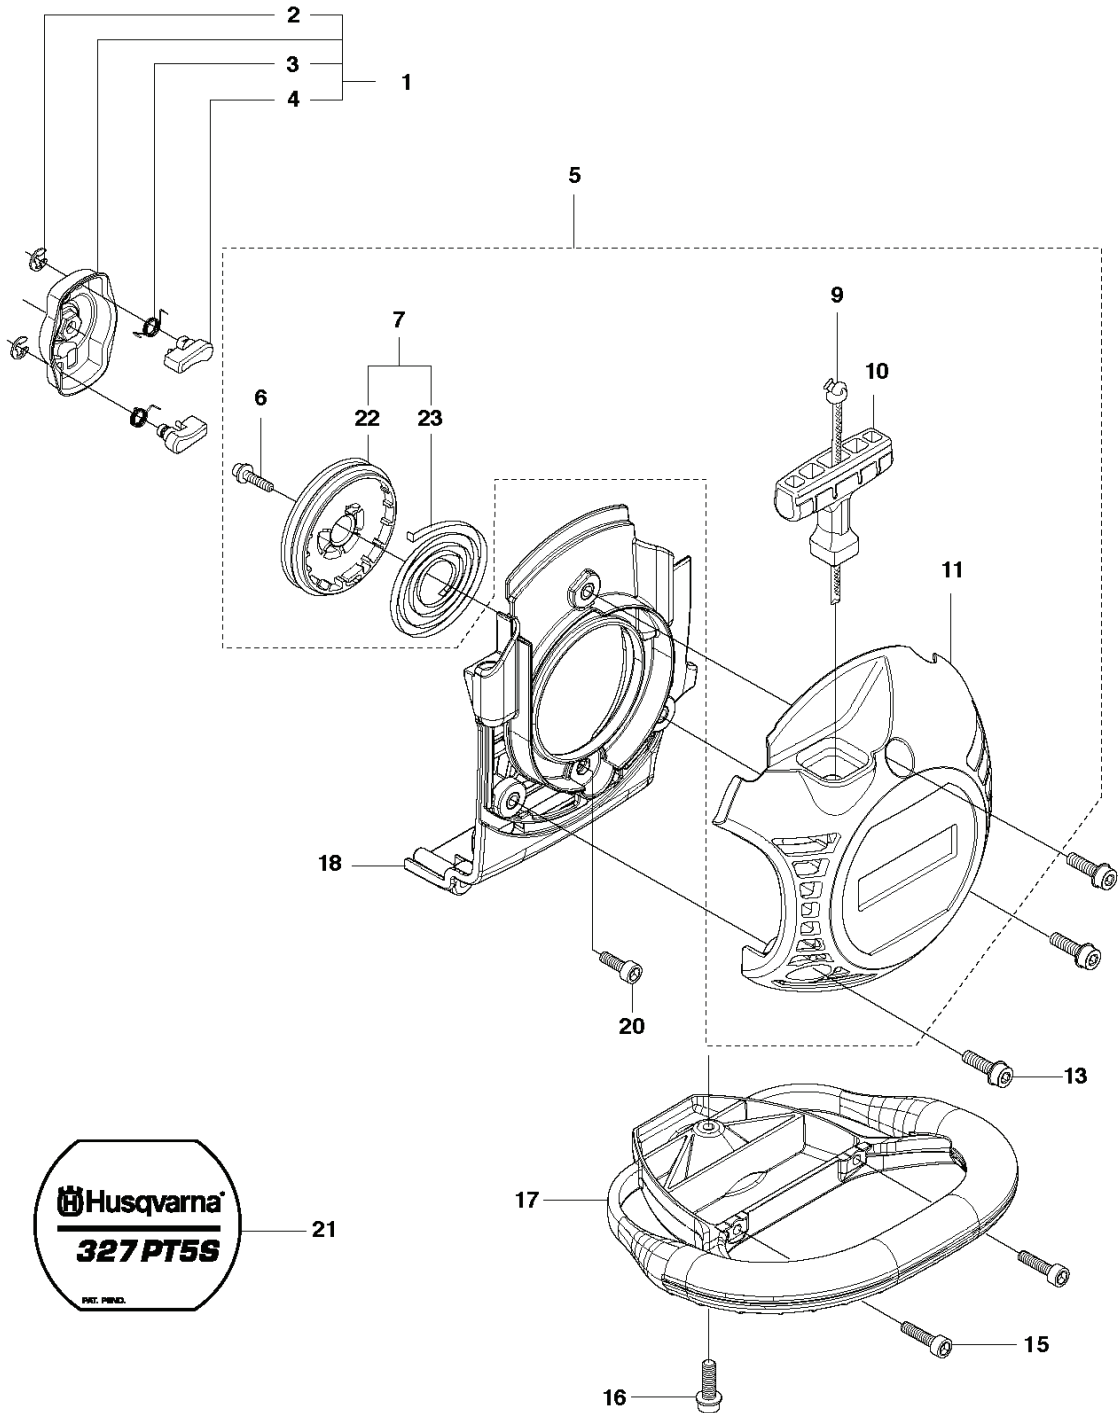

F 327 PT5S
STARTER

REF.	PART NO.	DESCRIPTION	REMARK	QTY.	KIT
1	503873305	STARTER PAWL		1	
2	735310820	E-CLIP		2	1
3	503873601	SPRING		1	1
4	503873502	STARTER PAWL		2	1
5	505198301	STARTER ASSY		1	
6	503218876	SCREW IHSCST		1	5
7	537332303	STARTER PULLEY		1	5
9	505305125	STARTER ROPE		1	5
10	537008401	STARTER HANDLE		1	5
11	505141301	STARTER ASSY		1	5
13	503200316	SCREW IHSCFM	M5x16	3	
15	503217516	SCREW IHSCFT		2	
16	503201412	SCREW IHSCFMO	M5x12	1	
17	537174501	HANDLE		1	
18	577416001	BRACKET		1	
20	503215316	SCREW ITXSCM		1	
21	537322412	LABEL		1	
22	537325003	STARTER PULLEY		1	5
23	503859901	RECOIL SPRING		1	5