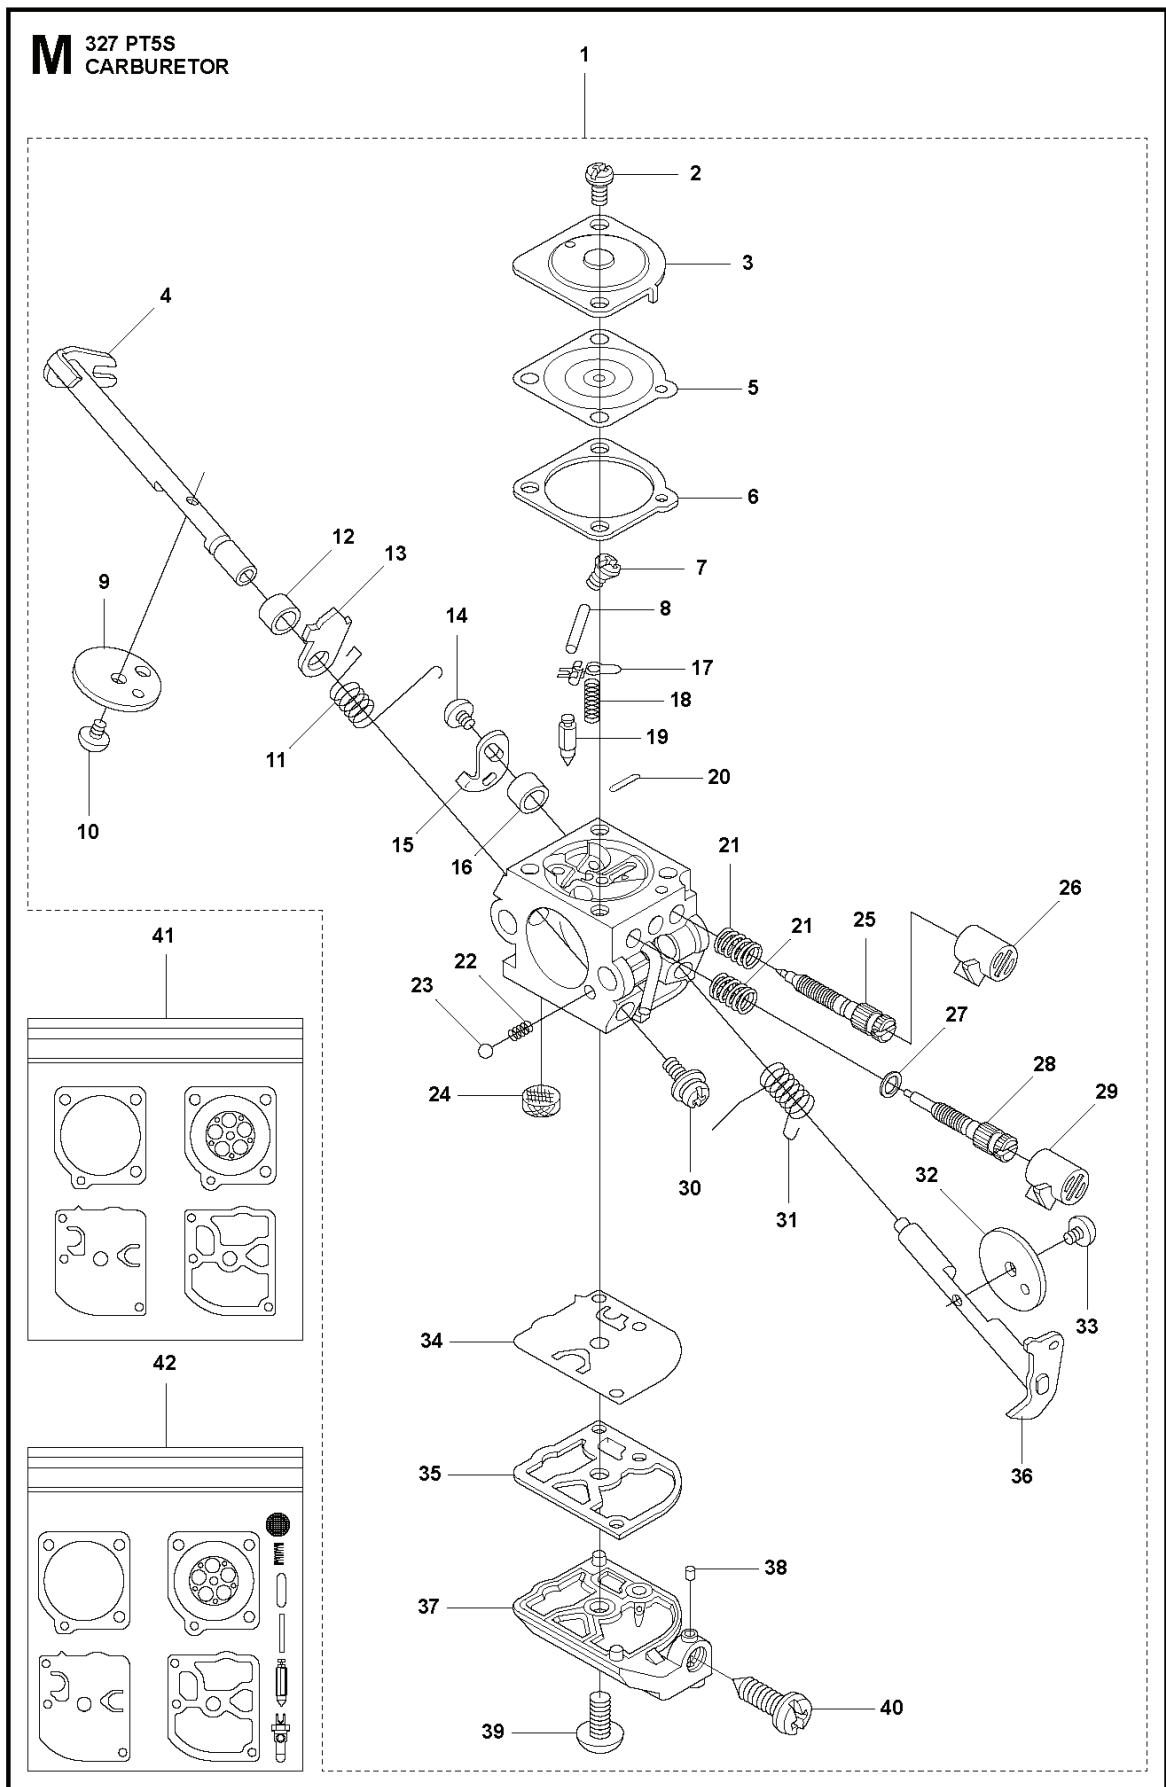

M 327 PT5S
CARBURETOR

REF.	PART NO.	DESCRIPTION	REMARK	QTY.	KIT
1	503283401	CARBURETTOR	Zama C1Q-EL24	1	
2	503480501	SCREW		2	1
3	503974301	COVER		1	1
4	537020901	SHAFT ASSY		1	1
5	537048901	DIAPHRAGM		1	1
6	537020401	GASKET		1	1
7	503480101	SCREW		1	1
8	503480001	PIN RETAINING SCREW		1	1
9	537370301	VALVE		1	1
10	503481801	SCREW		1	1
11	537021001	SPRING		1	1
12	503481901	COLLAR		1	1
13	537049001	LEVER		1	1
14	503479001	SCREW		1	1
15	537019801	LEVER		1	1
16	503478901	COLLAR		1	1
17	503665901	LEVER		1	1
18	537020301	SPRING		1	1
19	503479701	VALVE		1	1
20	537020801	PLUG		1	1
21	503480801	SPRING		1	1
22	537012601	SPRING		1	1
23	537012501	BALL		1	1
24	503535701	STRAINER		1	1
25	537127801	SCREW		1	1
26	537021601	LIMITER CAP		1	1
27	503974001	WASHER		1	1
28	537020601	SCREW		1	1
29	537021601	LIMITER CAP		1	1
30	503755301	SCREW		1	1
31	537019701	SPRING		1	1
32	537019901	VALVE		1	1
33	503479201	SCREW		1	1
34	537020001	DIAPHRAGM PUMP		1	1
35	537020101	GASKET		1	1
36	537019601	SHAFT ASSY		1	1
37	537020201	COVER		1	1
38	503481101	PIECE		1	1
39	503479601	SCREW		1	1
40	537020701	SCREW		1	1
41	531004552	GASKET KIT		1	
42	531004553	GASKET KIT		1