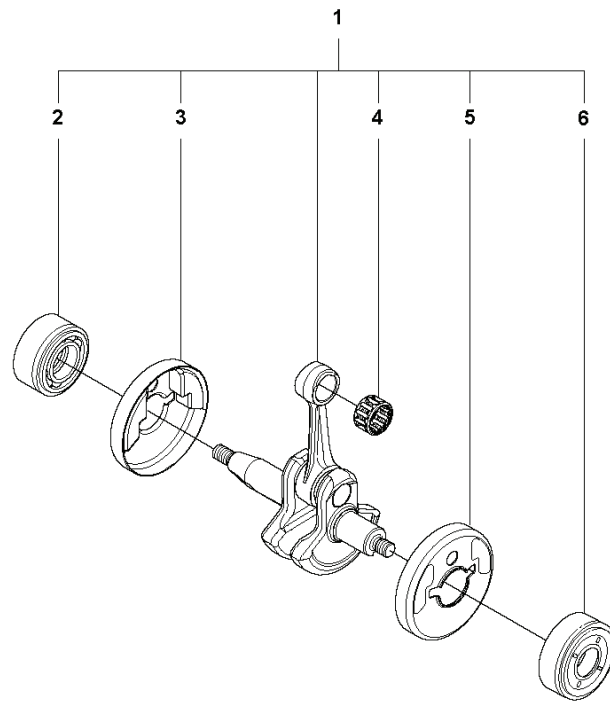

L 327 PT5S
CRANK SHAFT

REF.	PART NO.	DESCRIPTION	REMARK	QTY.	KIT
1	503852474	CRANKSHAFT ASSY		1	
2	503940203	BEARING CAGE		1	1
3	503940501	CUP		1	1
4	503712201	BEARING		1	1
5	503940501	CUP		1	1
6	503940203	BEARING CAGE		1	1