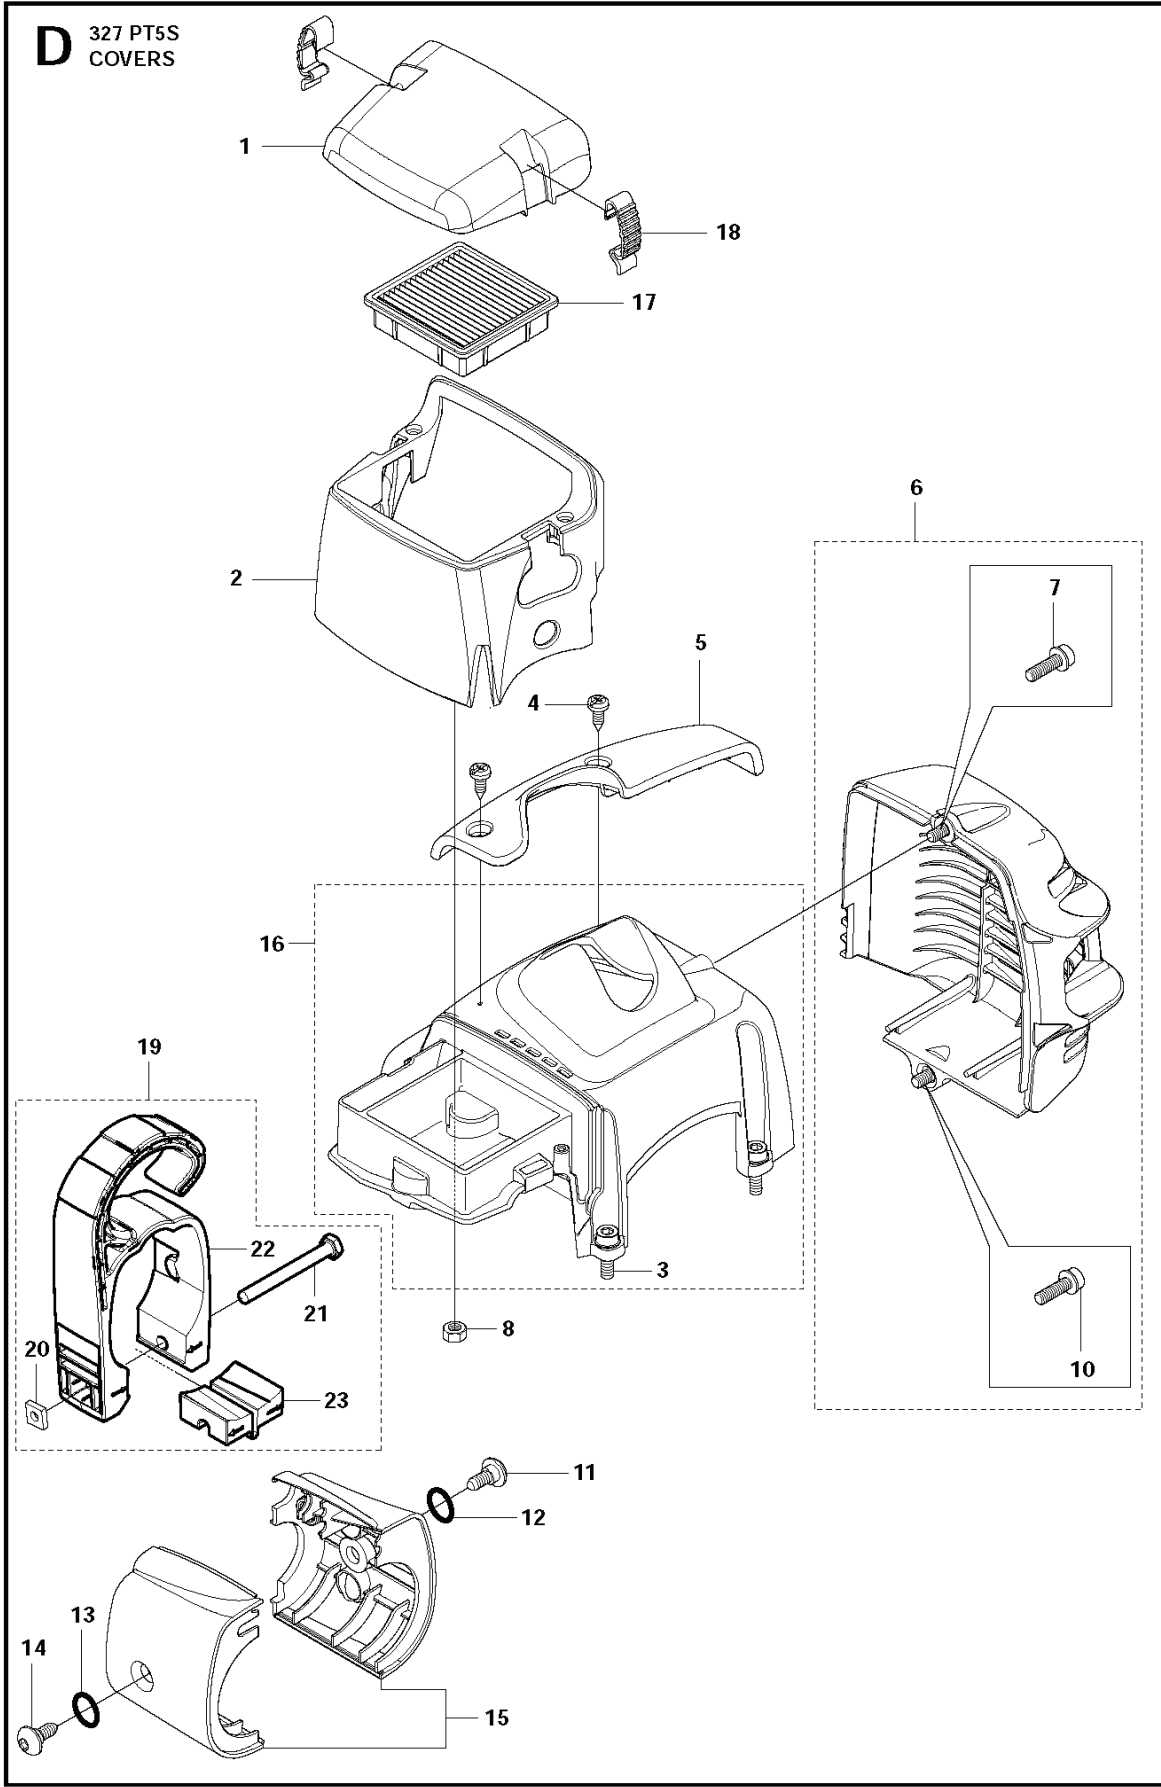

D 327 PT5S
COVERS

REF.	PART NO.	DESCRIPTION	REMARK	QTY.	KIT
1	505142001	FILTER COVER		1	
2	505142201	COVER		1	
3	574477003	SCREW IHSCFMO	Captive screws	4	16
4	503213512	SCREW CCRPANT		2	
5	502481601	ARM PROTECTION		1	
6	544848102	HEAT PROTECTOR	Captive screws	1	
7	574181501	SCREW IHSCFTO	Captive screws	1	6
8	503222401	LOCK NUT		1	
10	574477003	SCREW IHSCFMO	Captive screws	1	6
11	503961301	SCREW		1	
12	740420600	O-RING		1	
13	740420600	O-RING		1	
14	503961301	SCREW		1	
15	502481501	COVER		1	
16	505141802	CYLINDER COVER ASSY	Captive screws	1	
17	505271001	FILTER		1	
18	537387201	SNAP LOCKING		2	
19	579264101	LOOP		1	
20	502197101	SQUARE NUT		1	19
21	725238151	SCREW EHHM		1	19
22	574412201	LOOP		1	19
23	574412101	SPACING BLOCK		1	19