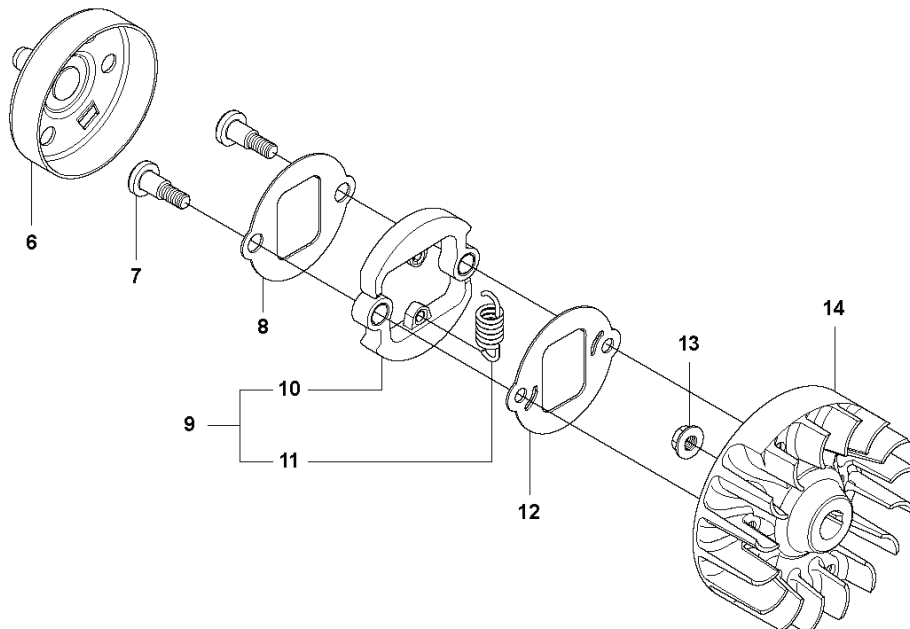

327 PT5S, 20120100001-Current

SPARE PARTS LIST

J 327 PT5S
IGNITION SYSTEM & CLUTCH

REF.	PART NO.	DESCRIPTION	REMARK	QTY.	KIT
1	502493601	SHORT CIRCUIT CABLE		1	
2	537434301	SPARK PLUG CAP		1	
3	503235109	SPARK PLUG		1	
4	544127001	IGNITION MODULE		1	
5	503216618	SCREW IHSCT		2	
6	537237501	CLUTCH DRUM ASSY		1	
7	503842902	SCREW		2	
8	537046702	WASHER		1	
9	537032201	CLUTCH ASSY		1	
10	503842801	CLUTCH SHOE		2	9
11	503816001	CLUTCH SPRING		1	9
12	537046802	WASHER		1	
13	731711651	HEXAGON NUT FLANGE		1	
14	537249602	FLYWHEEL		1	

A 327 PT5S
SAW HEAD

REF.	PART NO.	DESCRIPTION	REMARK	QTY.	KIT
1	577878603	TANK CAP ASSY		1	43
2	525613101	COVER		1	43
3	510044301	OIL SCREEN		1	43
4	577667001	OIL TANK		1	43
5	525490601	OIL HOSE		1	43
6	735311100	CIRCLIP		2	43
7	574829801	COVER		1	43
8	738219904	BALL BEARING		3	43
9	525490401	SHAFT		1	43
10	575355601	GEAR WHEEL		1	43
11	738210004	BALL BEARING		1	43
12	525481601	KNOB		1	43
13	740431014	O-RING		1	43
14	503240911	NEEDLE ROLLER		1	43
15	540057901	PUMP PISTON		1	43
16	537154801	PUMP CYLINDER		1	43
17	576395901	FASTENER		1	43
18	501819201	SCREW		1	43
19	501452702	LOCK NUT		1	43
20	501454101	NUT		1	43
21	523853702	GEAR HOUSING		1	43
22	576831001	SCREW IHSCM		1	43
23	573925801	SCREW ITXSCFT		3	43
24	525490701	BUSHING		1	43
25	574404701	RUBBER		1	43
26	525481401	COVER		1	43
27	503220007	HEXAGON NUT		4	43
28	525760905	SCREW ITXSCM		1	43
29	525755104	SCREW ITXSCFM		1	43
33	525755105	SCREW ITXSCFM		1	43
34	575355501	PINION		1	43
35	525489701	WORM GEAR		1	43
36	735312510	CIRCLIP		1	43
37	585483101	SPROCKET	"for 1/4" Chain"	1	43
37	585483102	SPROCKET	"for 3/8" chain"	1	43
38	580760401	NUT		1	37, 43
39	581126101	DISC SPRING		2	37, 43
40	585841902	WASHER		1	37, 43
41	582872201	SPROCKET	"for 1/4" Chain"	1	37, 43
41	582872202	SPROCKET	"for 3/8" chain"	1	37, 43
42	585841901	WASHER		1	43
43	575784306	POLE SAW HEAD	"for 1/4" Chain"	1	
43	575784307	POLE SAW HEAD	"for 3/8" chain"	1	