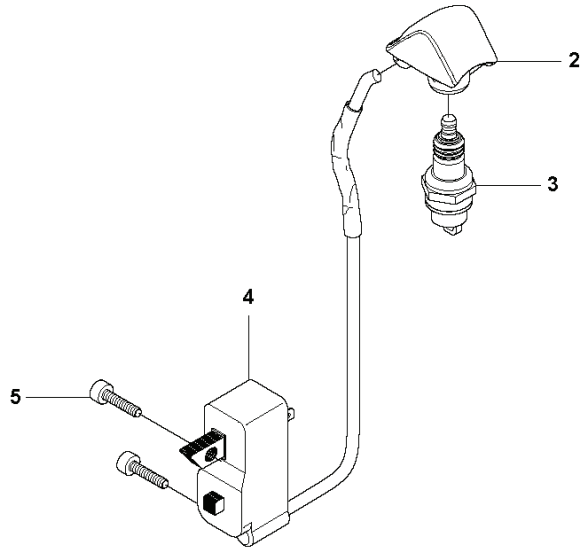

327 PT5S, 20120100001-Current

SPARE PARTS LIST

J 327 PT5S
IGNITION SYSTEM & CLUTCH

REF.	PART NO.	DESCRIPTION	REMARK	QTY.	KIT
1	502493601	SHORT CIRCUIT CABLE		1	
2	537434301	SPARK PLUG CAP		1	
3	503235109	SPARK PLUG		1	
4	544127001	IGNITION MODULE		1	
5	503216618	SCREW IHSCT		2	
6	537237501	CLUTCH DRUM ASSY		1	
7	503842902	SCREW		2	
8	537046702	WASHER		1	
9	537032201	CLUTCH ASSY		1	
10	503842801	CLUTCH SHOE		2	9
11	503816001	CLUTCH SPRING		1	9
12	537046802	WASHER		1	
13	731711651	HEXAGON NUT FLANGE		1	
14	537249602	FLYWHEEL		1	

A 327 PT5S
SAW HEAD

REF.	PART NO.	DESCRIPTION	REMARK	QTY.	KIT
1	577878603	TANK CAP ASSY		1	43
2	525613101	COVER		1	43
3	510044301	OIL SCREEN		1	43
4	577667001	OIL TANK		1	43
5	525490601	OIL HOSE		1	43
6	735311100	CIRCLIP		2	43
7	574829801	COVER		1	43
8	738219904	BALL BEARING		3	43
9	525490401	SHAFT		1	43
10	575355601	GEAR WHEEL		1	43
11	738210004	BALL BEARING		1	43
12	525481601	KNOB		1	43
13	740431014	O-RING		1	43
14	503240911	NEEDLE ROLLER		1	43
15	540057901	PUMP PISTON		1	43
16	537154801	PUMP CYLINDER		1	43
17	576395901	FASTENER		1	43
18	501819201	SCREW		1	43
19	501452702	LOCK NUT		1	43
20	501454101	NUT		1	43
21	523853702	GEAR HOUSING		1	43
22	576831001	SCREW IHSCM		1	43
23	573925801	SCREW ITXSCFT		3	43
24	525490701	BUSHING		1	43
25	574404701	RUBBER		1	43
26	525481401	COVER		1	43
27	503220007	HEXAGON NUT		4	43
28	525760905	SCREW ITXSCM		1	43
29	525755104	SCREW ITXSCFM		1	43
33	525755105	SCREW ITXSCFM		1	43
34	575355501	PINION		1	43
35	525489701	WORM GEAR		1	43
36	735312510	CIRCLIP		1	43
37	585483101	SPROCKET	"for 1/4" Chain"	1	43
37	585483102	SPROCKET	"for 3/8" chain"	1	43
38	580760401	NUT		1	37, 43
39	581126101	DISC SPRING		2	37, 43
40	585841902	WASHER		1	37, 43
41	582872201	SPROCKET	"for 1/4" Chain"	1	37, 43
41	582872202	SPROCKET	"for 3/8" chain"	1	37, 43
42	585841901	WASHER		1	43
43	575784306	POLE SAW HEAD	"for 1/4" Chain"	1	
43	575784307	POLE SAW HEAD	"for 3/8" chain"	1	