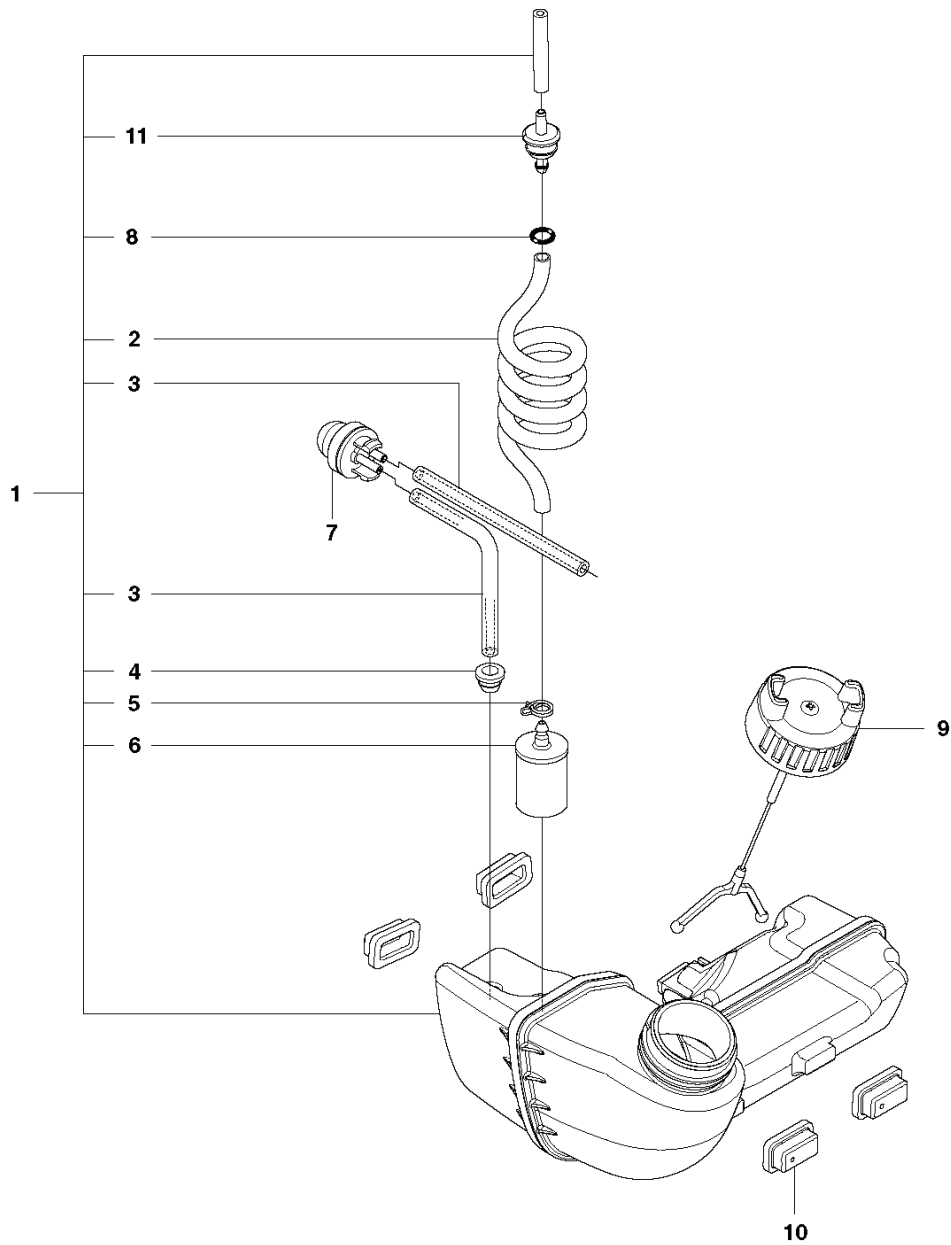

H 327 PT5S
FUEL TANK

REF.	PART NO.	DESCRIPTION	REMARK	QTY.	KIT
1	584258001	FUEL TANK ASSY		1	
2	581756201	FUEL HOSE		1	1
3	544325001	FUEL HOSE		2	1
4	503735801	BUSHING		1	1
5	504022401	HOSE CLAMP		1	1
6	503443201	FUEL FILTER		1	1
7	503936601	PURGE		1	
8	537184901	O-RING		1	1
9	544889702	TANK CAP		1	
10	503911001	SUSPENSION		4	
11	578295601	HOSE NIPPLE		1	1