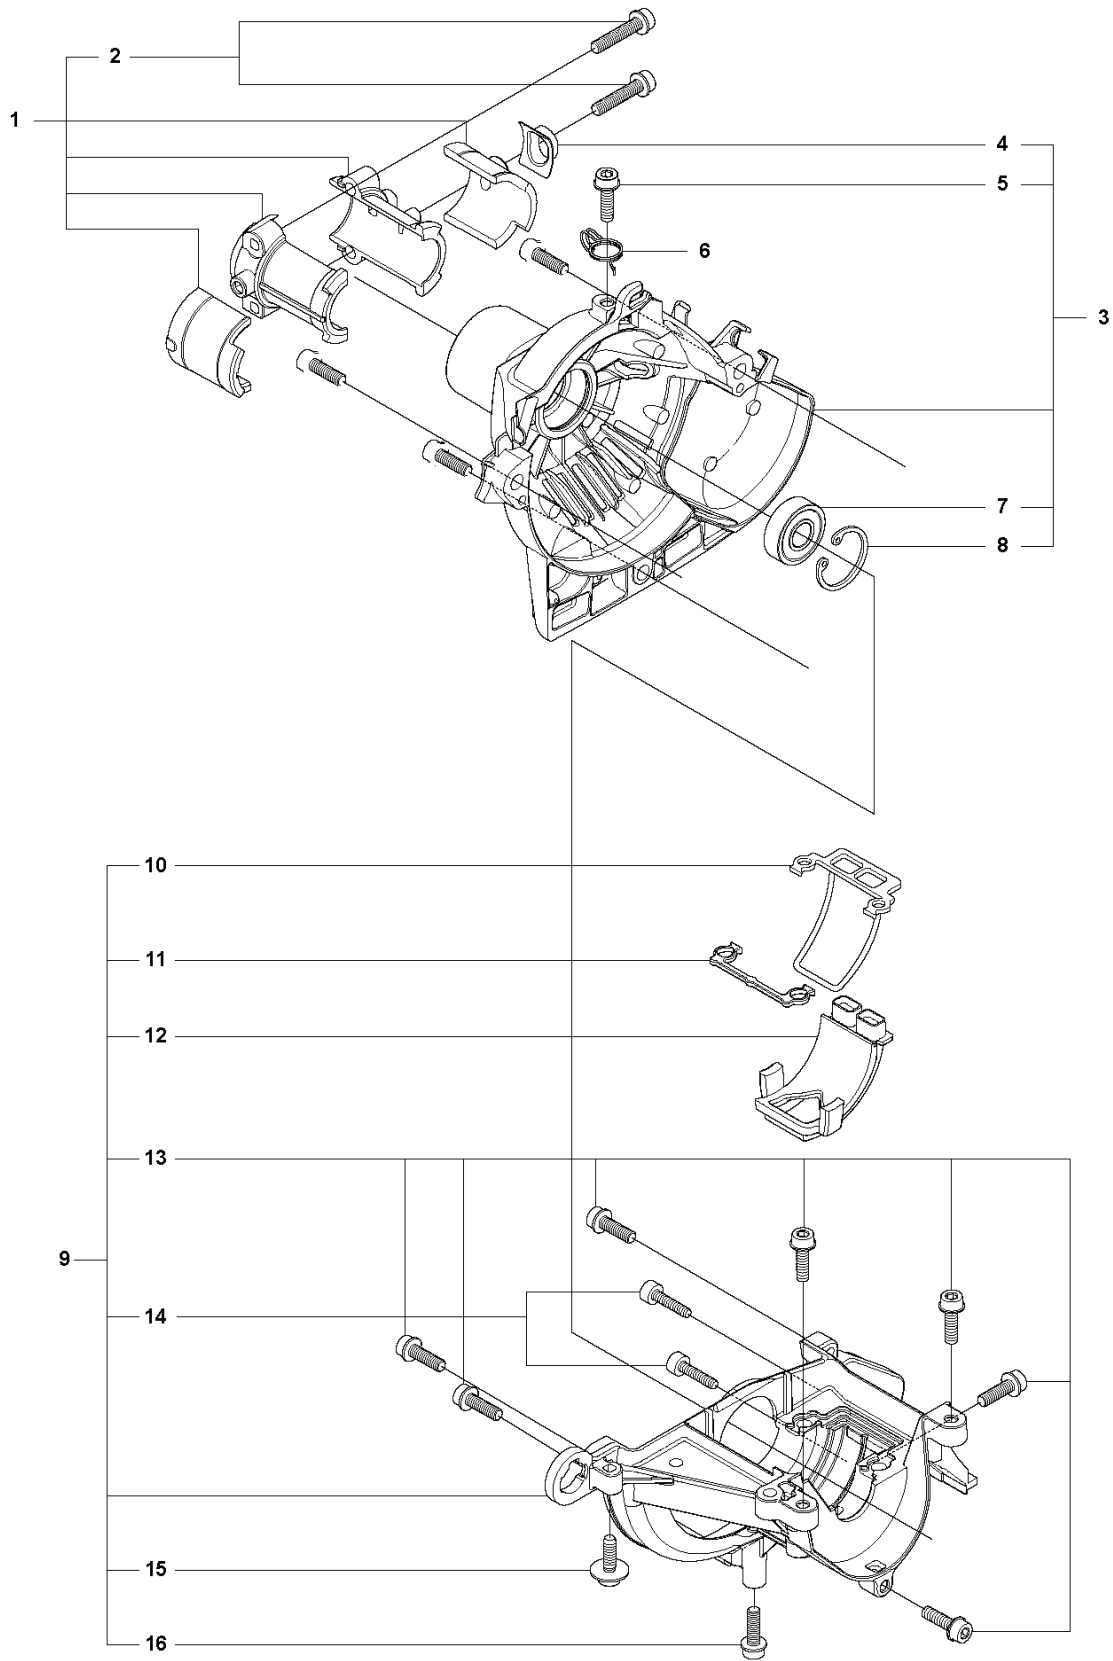

G 327 PT5S
CLUTCH COVER & CRANK CASE

REF.	PART NO.	DESCRIPTION	REMARK	QTY.	KIT
1	537309601	SLEEVE		1	
2	503216825	SCREW IHSCFT		2	1
3	537041209	CLUTCH COVER		1	
4	537425001	PROTECTIVE PLATE		1	3
5	503200316	SCREW IHSCFM	M5x16	1	3
6	537073601	SPRING		1	3
7	503250501	BALL BEARING		1	3
8	537336701	CIRCLIP		1	3
9	537085202	CRANKCASE		1	
10	537066901	GASKET		1	
11	537088501	GASKET		1	9
12	537066801	INSERT CRANKCASE		1	9
13	503200316	SCREW IHSCFM	M5x16	7	9
14	503216618	SCREW IHSCFT		2	9
15	503217716	SCREW IHSCFT		1	9
16	503201412	SCREW IHSCFMO	M5x12	1	9