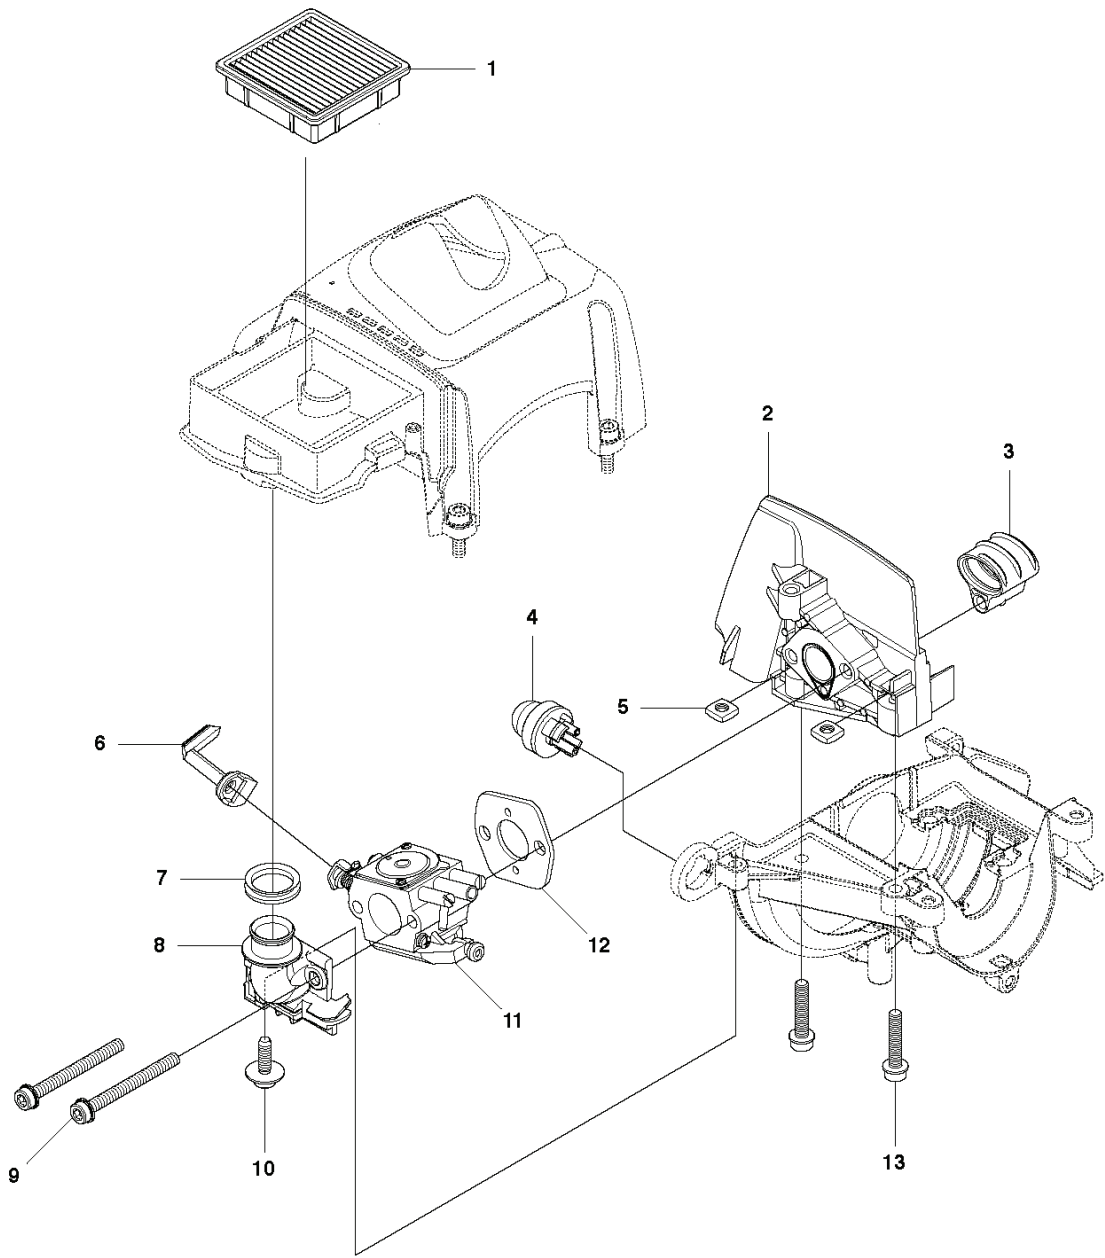

E 327 PT5S
INTAKE

REF.	PART NO.	DESCRIPTION	REMARK	QTY.	KIT
1	505271001	FILTER		1	
2	503910901	INSULATION WALL		1	
3	503942601	INLET PIPE		1	
4	503936601	PURGE		1	
5	503226504	SQUARE NUT		2	
6	503962501	CHOKE CONTROL		1	
7	740681121	V-RING		1	
8	502499001	BRACKET		1	
9	503217550	SCREW IHSCFT		2	
10	503217716	SCREW IHSCFT		1	
11	503283401	CARBURETTOR	Zama C1Q-EL24	1	
12	503497101	GASKET		1	
13	503200325	SCREW IHSCFM		2