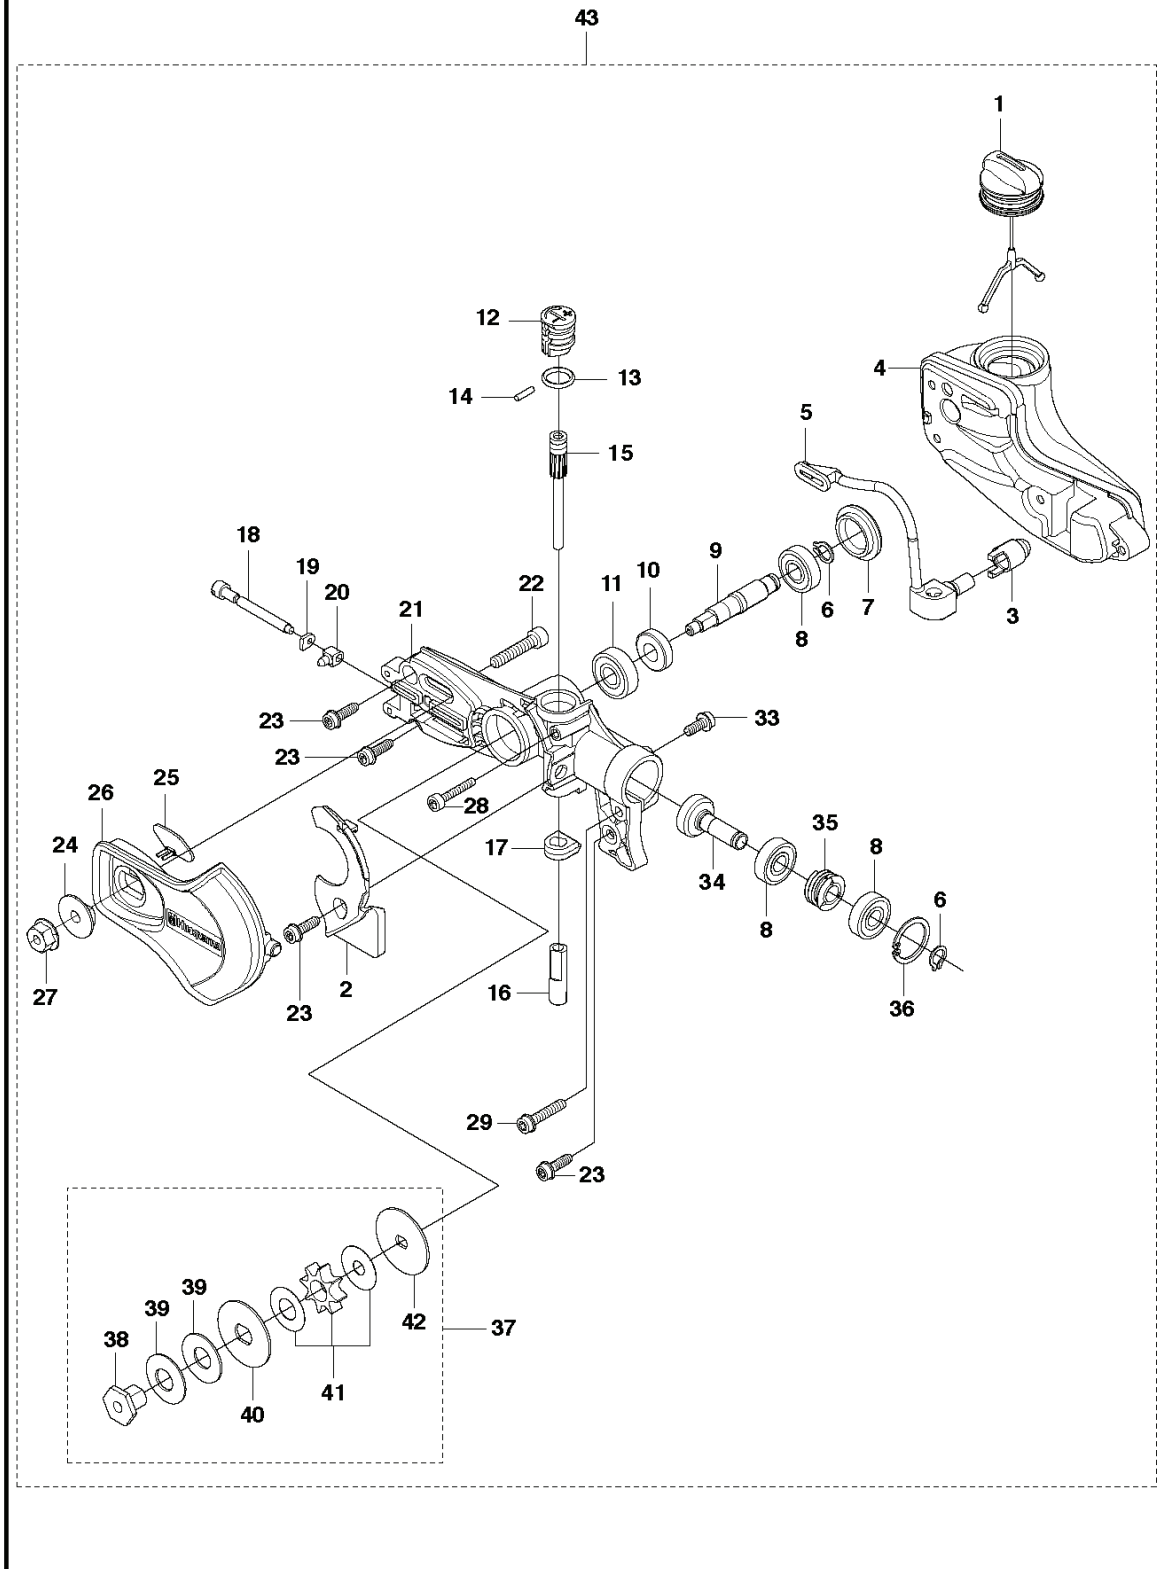

327 PT5S, 20120100001-Current

SPARE PARTS LIST

J 327 PT5S
IGNITION SYSTEM & CLUTCH

REF.	PART NO.	DESCRIPTION	REMARK	QTY.	KIT
1	502493601	SHORT CIRCUIT CABLE		1	
2	537434301	SPARK PLUG CAP		1	
3	503235109	SPARK PLUG		1	
4	544127001	IGNITION MODULE		1	
5	503216618	SCREW IHSCT		2	
6	537237501	CLUTCH DRUM ASSY		1	
7	503842902	SCREW		2	
8	537046702	WASHER		1	
9	537032201	CLUTCH ASSY		1	
10	503842801	CLUTCH SHOE		2	9
11	503816001	CLUTCH SPRING		1	9
12	537046802	WASHER		1	
13	731711651	HEXAGON NUT FLANGE		1	
14	537249602	FLYWHEEL		1	

A 327 PT5S
SAW HEAD

REF.	PART NO.	DESCRIPTION	REMARK	QTY.	KIT
1	577878603	TANK CAP ASSY		1	43
2	525613101	COVER		1	43
3	510044301	OIL SCREEN		1	43
4	577667001	OIL TANK		1	43
5	525490601	OIL HOSE		1	43
6	735311100	CIRCLIP		2	43
7	574829801	COVER		1	43
8	738219904	BALL BEARING		3	43
9	525490401	SHAFT		1	43
10	575355601	GEAR WHEEL		1	43
11	738210004	BALL BEARING		1	43
12	525481601	KNOB		1	43
13	740431014	O-RING		1	43
14	503240911	NEEDLE ROLLER		1	43
15	540057901	PUMP PISTON		1	43
16	537154801	PUMP CYLINDER		1	43
17	576395901	FASTENER		1	43
18	501819201	SCREW		1	43
19	501452702	LOCK NUT		1	43
20	501454101	NUT		1	43
21	523853702	GEAR HOUSING		1	43
22	576831001	SCREW IHSCM		1	43
23	573925801	SCREW ITXSCFT		3	43
24	525490701	BUSHING		1	43
25	574404701	RUBBER		1	43
26	525481401	COVER		1	43
27	503220007	HEXAGON NUT		4	43
28	525760905	SCREW ITXSCM		1	43
29	525755104	SCREW ITXSCFM		1	43
33	525755105	SCREW ITXSCFM		1	43
34	575355501	PINION		1	43
35	525489701	WORM GEAR		1	43
36	735312510	CIRCLIP		1	43
37	585483101	SPROCKET	"for 1/4" Chain"	1	43
37	585483102	SPROCKET	"for 3/8" chain"	1	43
38	580760401	NUT		1	37, 43
39	581126101	DISC SPRING		2	37, 43
40	585841902	WASHER		1	37, 43
41	582872201	SPROCKET	"for 1/4" Chain"	1	37, 43
41	582872202	SPROCKET	"for 3/8" chain"	1	37, 43
42	585841901	WASHER		1	43
43	575784306	POLE SAW HEAD	"for 1/4" Chain"	1	
43	575784307	POLE SAW HEAD	"for 3/8" chain"	1	