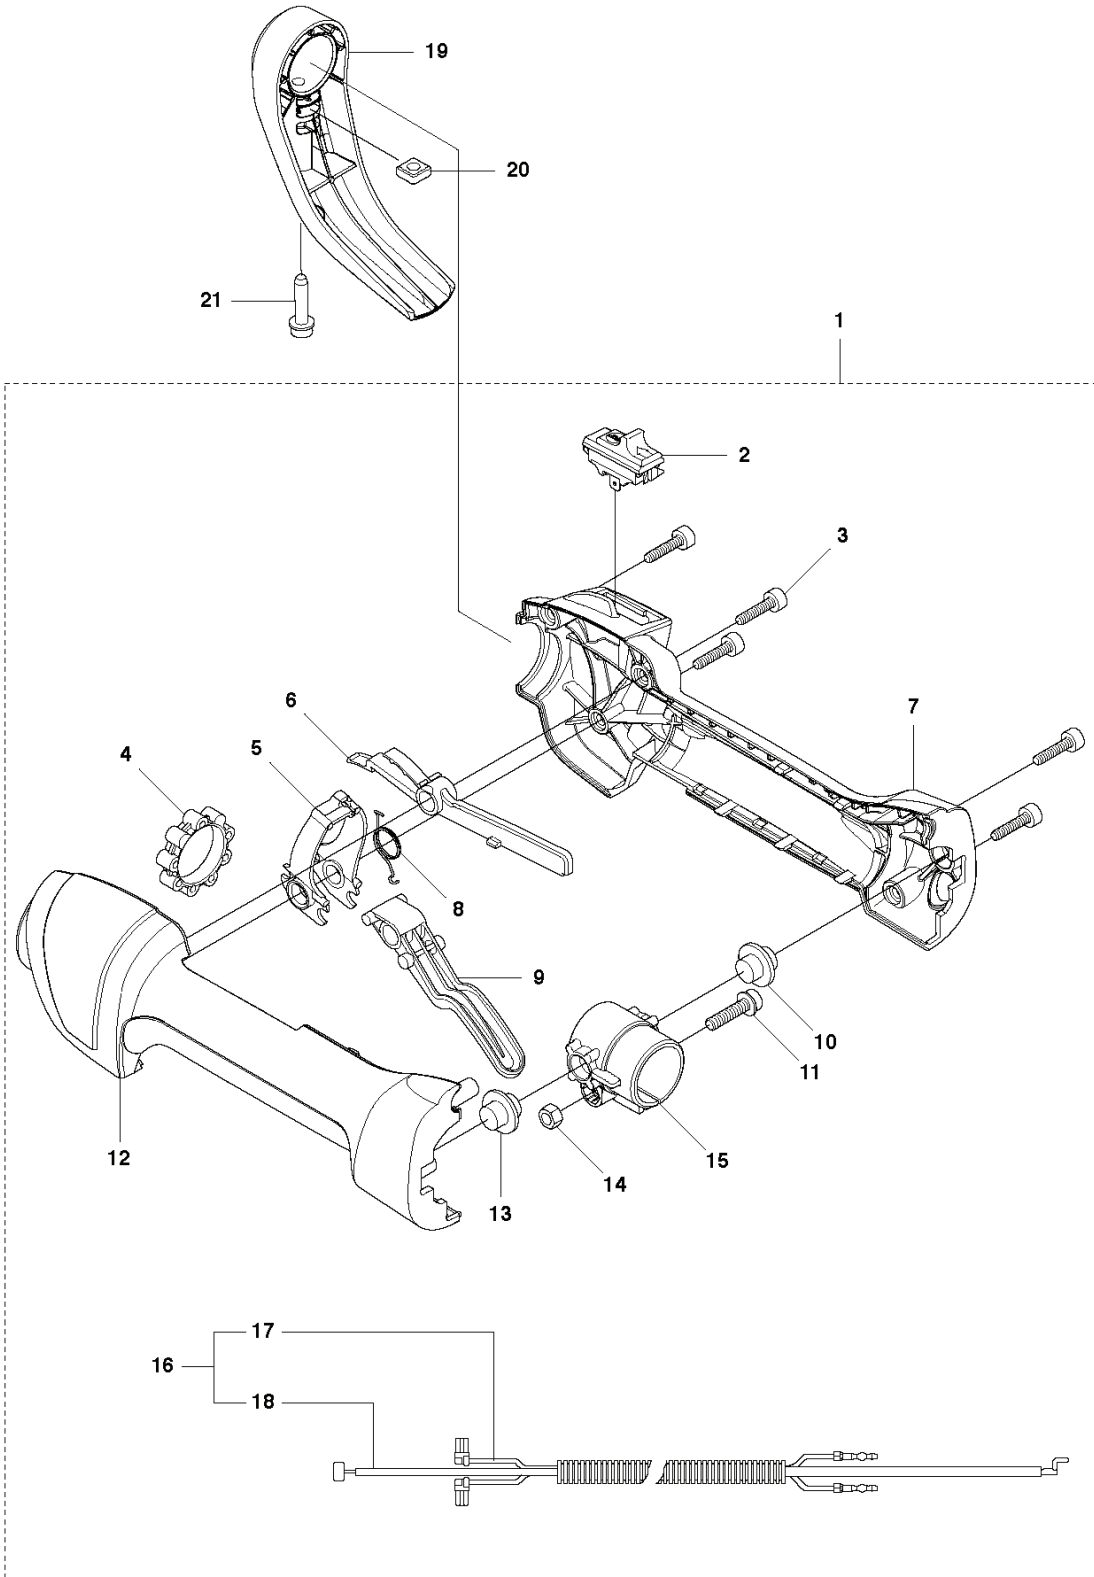

C 327 PT5S
THROTTLE CONTROLS

REF.	PART NO.	DESCRIPTION	REMARK	QTY.	KIT
1	544143604	CONTROL		1	
2	537419001	SWITCH		1	1
3	503216618	SCREW IHSCT		5	1
4	503961401	ABSORBER		1	
5	503918101	THROTTLE LEVER		1	
6	503878001	THROTTLE LOCKOUT		1	
7	544100202	HANDLE HALF		1	1
8	544100801	RECOIL SPRING		1	1
9	503877903	THROTTLE TRIGGER		1	1
10	544101702	DAMPER		1	1
11	503200320	SCREW IHSCFM		1	
12	544100302	HANDLE HALF		1	1
13	544101702	DAMPER		1	1
14	731231401	HEXAGON NUT		1	1
15	544112101	RETAINER		1	1
16	502651301	WIRING		1	1
17	502531601	SHORT CIRCUIT CABLE		1	1,16
18	544171703	THROTTLE CABLE ASSY		1	1,16
19	523062601	TRIGGER	GUARD	1	
20	503226501	SQUARE NUT		1	
21	579865601	SCREW ITXSCFM		1