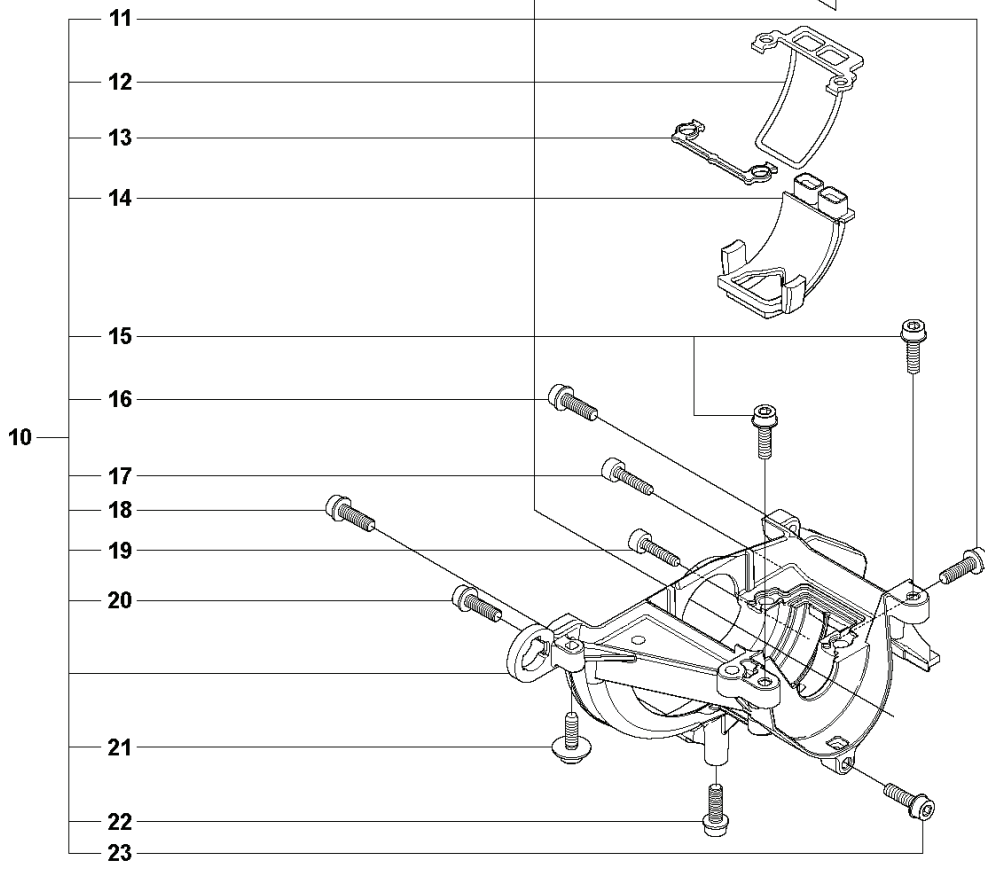

P 327LS, LX, LDX, RX, RDX, RJX, 323RII
CRANK CASE

REF.	PART NO.	DESCRIPTION	REMARK	QTY.	KIT
1	537309601	SLEEVE		1	
2	503216825	SCREW IHSCFT		1	1
3	503216825	SCREW IHSCFT		1	1
4	537041209	CLUTCH COVER		1	
5	537425001	PROTECTIVE PLATE		1	4
6	503200316	SCREW IHSCFM	M5x16	1	4
7	537073601	SPRING		1	
8	503250501	BALL BEARING		1	4
9	537336701	CIRCLIP		1	4
10	537085202	CRANKCASE		1	
11	503200316	SCREW IHSCFM	M5x16	1	10
12	537066901	GASKET		1	10
13	537088501	GASKET		1	10
14	537066801	INSERT CRANKCASE		1	10
15	503200316	SCREW IHSCFM	M5x16	1	10
16	503200316	SCREW IHSCFM	M5x16	1	10
17	503216618	SCREW IHST		1	10
18	503200316	SCREW IHSCFM	M5x16	1	10
19	503216618	SCREW IHST		1	10
20	503200316	SCREW IHSCFM	M5x16	1	10
21	503217716	SCREW IHST		1	10
22	503201412	SCREW IHSCFMO	M5x12	1	10
23	503200316	SCREW IHSCFM	M5x16	1	10