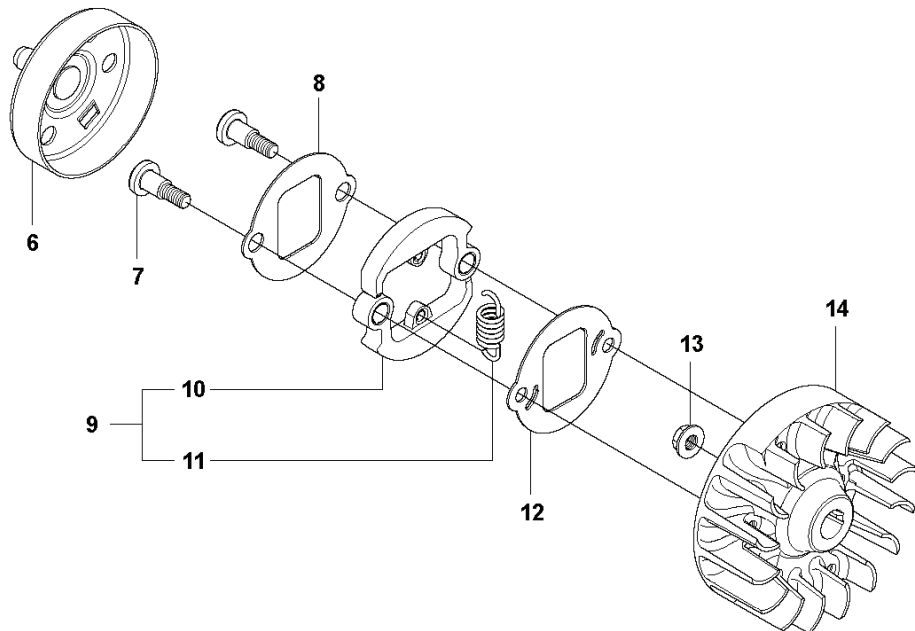

M 327LS, LX, LDX, RX, RDX, RJX, 323RII
IGNITION & CLUTCH

REF.	PART NO.	DESCRIPTION	REMARK	QTY.	KIT
1	502493601	SHORT CIRCUIT CABLE		1	
2	537434301	SPARK PLUG CAP		1	
3	503235109	SPARK PLUG	Champion RCJ 6Y	1	
4	544127001	IGNITION MODULE		1	
5	503216618	SCREW IHSCT		2	
6	537237501	CLUTCH DRUM ASSY		1	
7	503842902	SCREW		2	
8	537046702	WASHER		1	
9	537032201	CLUTCH ASSY		1	
10	503842801	CLUTCH SHOE		2	9
11	503816001	CLUTCH SPRING		1	9
12	537046802	WASHER		1	
13	731711651	HEXAGON NUT FLANGE		1	
14	537249602	FLYWHEEL		1	
15	501485601	CONTACT SPRING		1