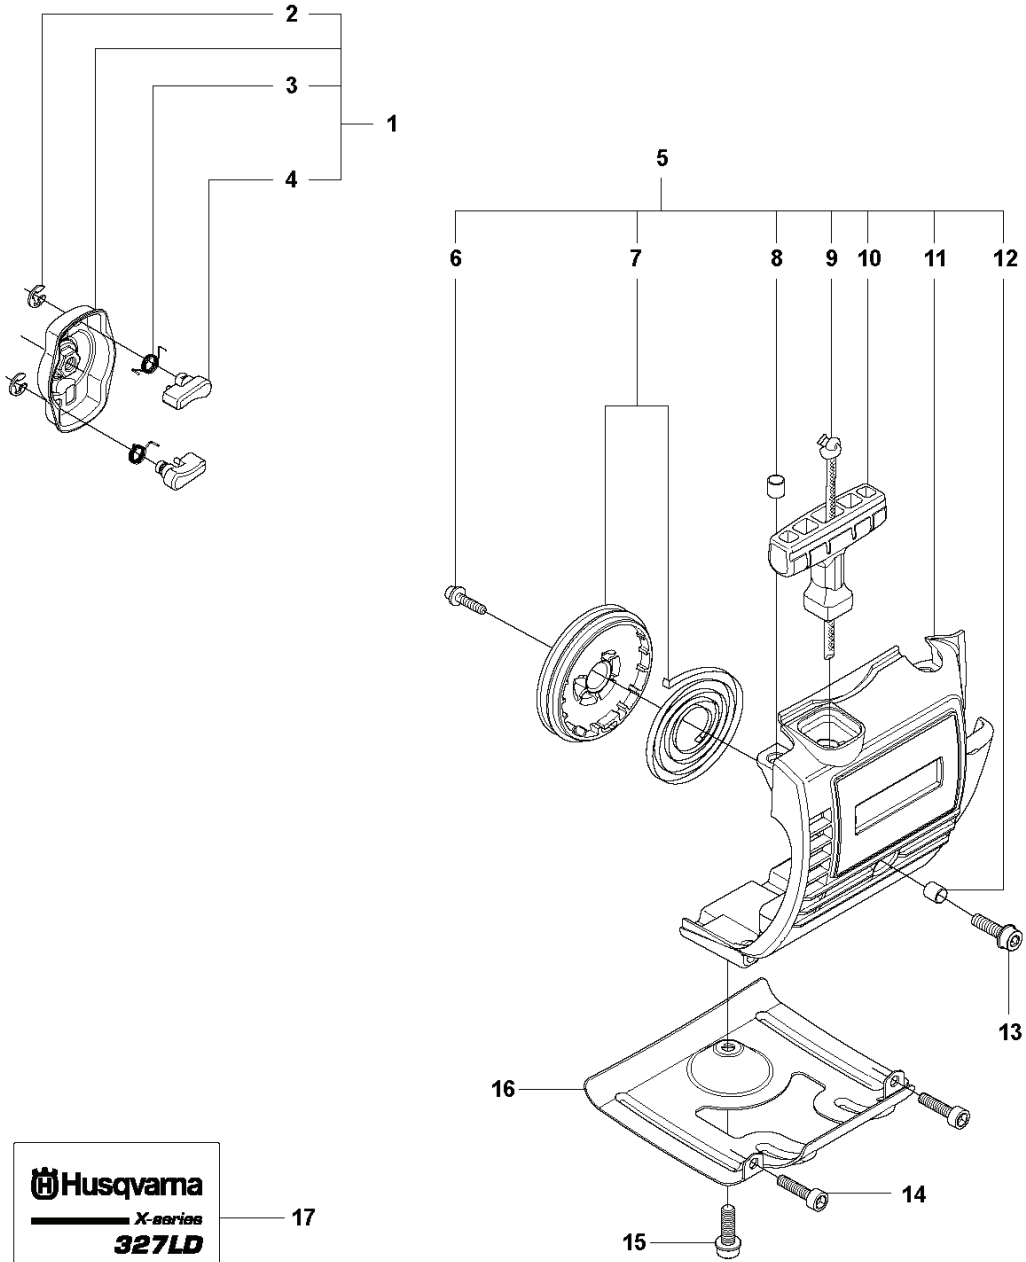

K3 327LX, LDX, RX, RDX, RJX, 323RII
STARTER

REF.	PART NO.	DESCRIPTION	REMARK	QTY.	KIT
1	503873305	STARTER PAWL		1	
2	735310820	E-CLIP		2	1
3	503873601	SPRING		1	1
4	503873502	STARTER PAWL		2	1
5	503852806	STARTER ASSY		1	
6	503217716	SCREW IHSCST		1	5
7	503964901	STARTER PULLEY		1	5
8	537379302	SPACING SLEEVE		2	5
9	503858901	STARTER ROPE		1	5
10	537008401	STARTER HANDLE		1	5
11	503858702	STARTER HOUSING		1	5
12	537379302	SPACING SLEEVE		1	5
13	503200316	SCREW IHSCFM	M5x16	1	
14	503216618	SCREW IHSCST		2	
15	503201412	SCREW IHSCFMO	M5x12	1	
16	537034101	PROTECTIVE PLATE		1	
17	537353456	LABEL	327LDx	1	
18	537353457	LABEL	327RJx	1	
19	537353458	LABEL	323RII	1	
20	537353459	LABEL	327Rx	1	
21	537353460	LABEL	327RDx	1