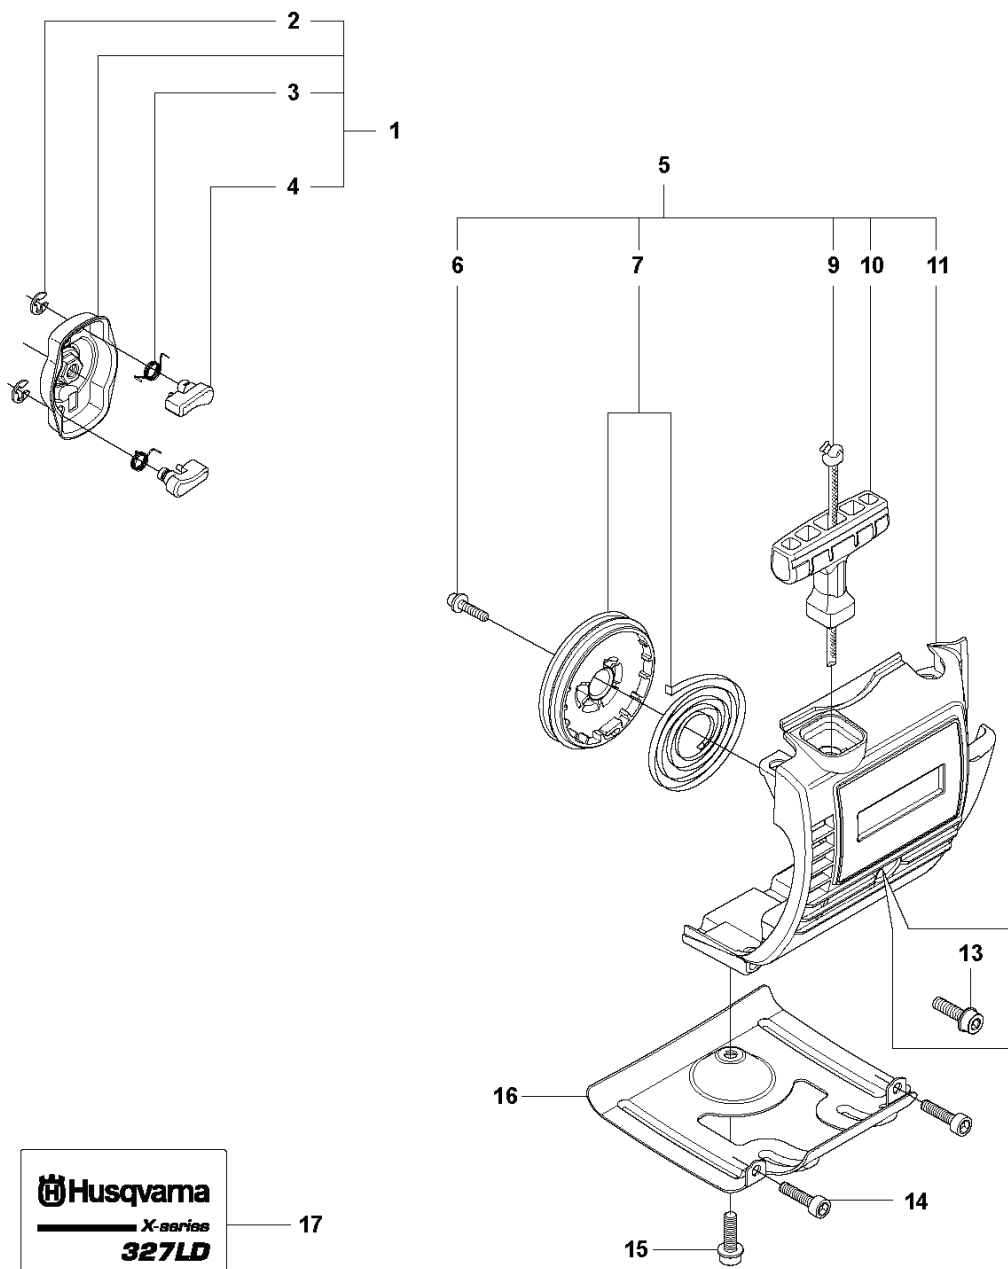

K4 327LX, LDX, RX, RDX, RJX, 323RII
STARTER

Husqvarna
X-series
327LD
PAT. PEND. E-tech II

Husqvarna
X-series
327RJ
PAT. PEND. E-tech II

Husqvarna
323RII
PAT. PEND. E-tech II

Husqvarna
X-series
327R
PAT. PEND. E-tech II

Husqvarna
X-series
327RD
PAT. PEND. E-tech II

REF.	PART NO.	DESCRIPTION	REMARK	QTY.	KIT
1	503873305	STARTER PAWL		1	
2	735310820	E-CLIP		2	1
3	503873601	SPRING		1	1
4	503873502	STARTER PAWL		2	1
5	503852807	STARTER ASSY	Captive screws	1	
6	503217716	SCREW IH SCT		1	5
7	503964901	STARTER PULLEY		1	5
9	503858901	STARTER ROPE		1	5
10	537008401	STARTER HANDLE		1	5
11	503858703	STARTER HOUSING	Captive screws	1	5
13	574477003	SCREW IHSCFMO	Captive screws M5x16	1	5
14	503216618	SCREW IH SCT		2	
15	503201412	SCREW IHSCFMO	M5x12	1	
16	537034101	PROTECTIVE PLATE		1	
17	537353456	LABEL	327LDx	1	
18	537353457	LABEL	327RJx	1	
19	537353458	LABEL	323RII	1	
20	537353459	LABEL	327Rx	1	
21	537353460	LABEL	327RDx	1