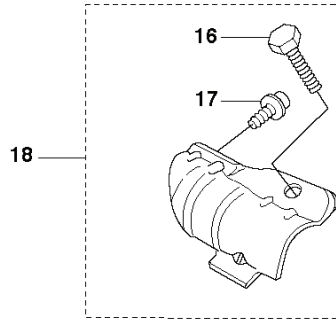

A 327LS, LX, LDX, RX, RDX, RJX, 323R11
BEVEL GEAR

REF.	PART NO.	DESCRIPTION	REMARK	QTY.	KIT
1	537199202	BEVEL GEAR ASSY		1	
2	503856301	NUT		1	1
3	537285601	SUPPORT FLANGE		1	1
4	537292601	CUP		1	1
5	537234901	DRIVER ASSY		1	1
6	735312810	CIRCLIP		1	1
7	503252401	BALL BEARING		1	1
8	738219800	BALL BEARING		1	1
9	503201501	SCREW		1	1
10	503201412	SCREW IHSCFMO		1	1
11	503200725	SCREW IHSCFM		1	1
12	738219900	BALL BEARING		1	1
13	738219902	BALL BEARING		1	1
14	735311100	CIRCLIP		1	1
15	735312510	CIRCLIP		1	1
16	725237051	SCREW		1	18
17	503200712	SCREW IHSCFM		1	18
18	574306901	CLAMP	Captive screws	1	
20	537333701	GEAR HOUSING		1