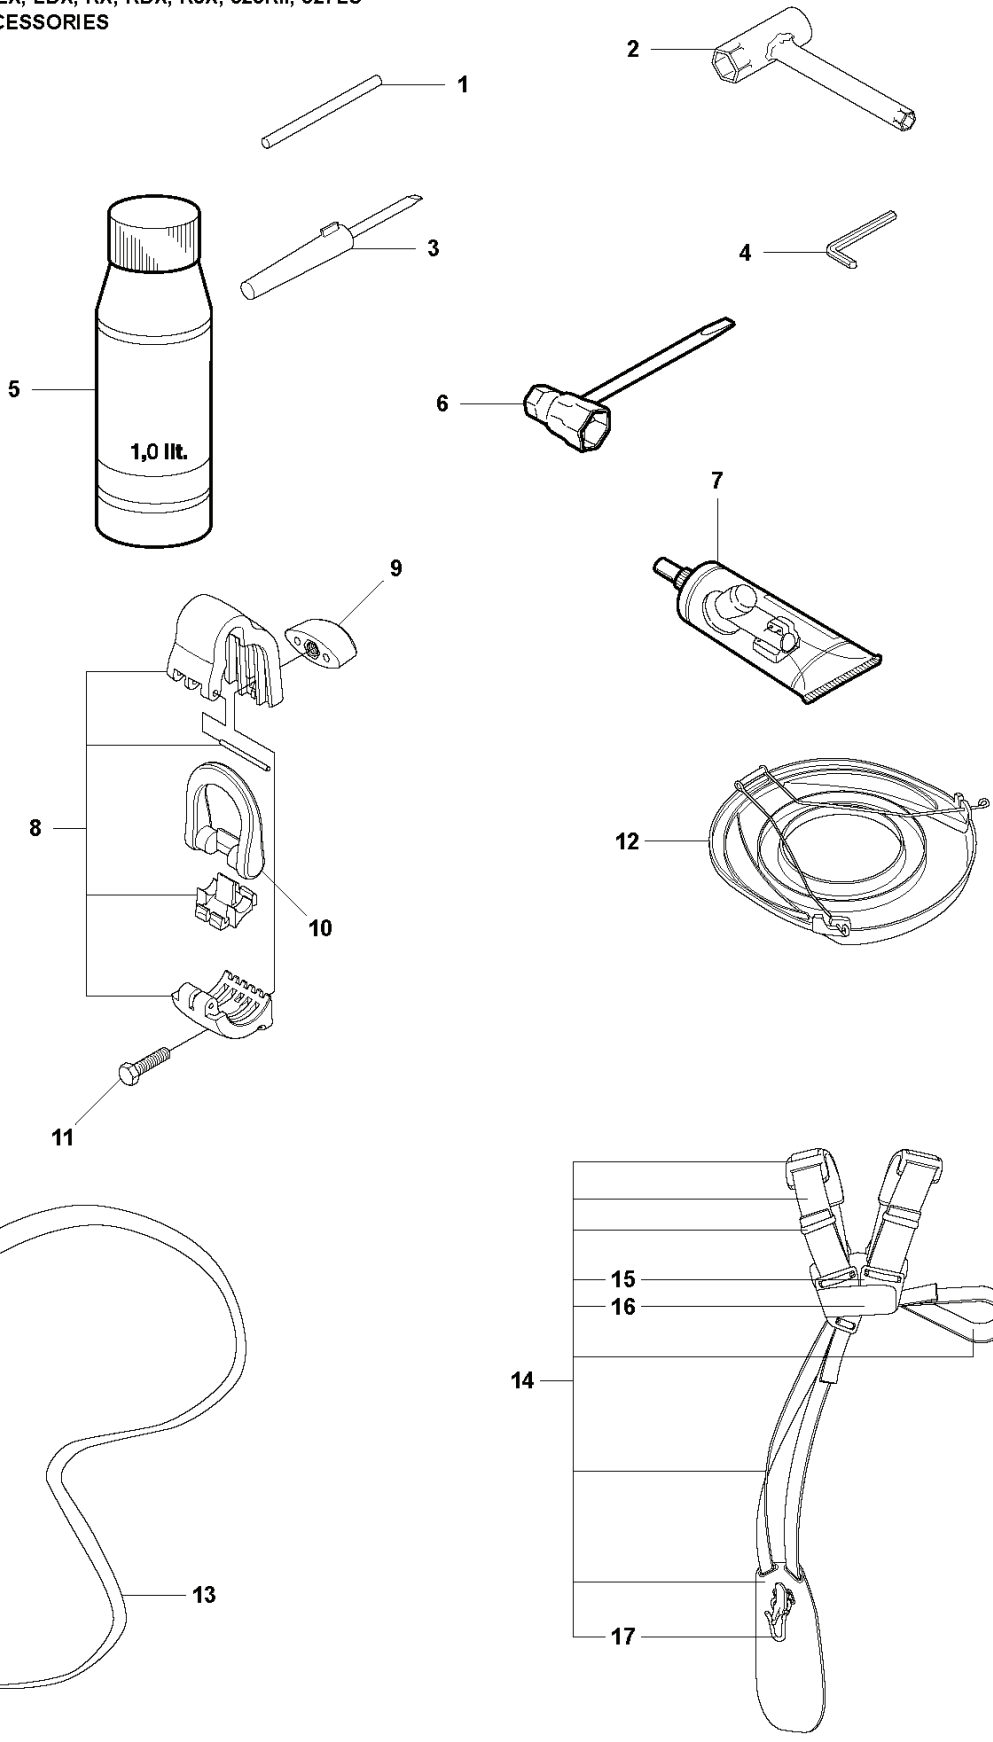

S2 327LX, LDX, RX, RDX, RJX, 323R11, 327LS
ACCESSORIES

REF.	PART NO.	DESCRIPTION	REMARK	QTY.	KIT
1	502285901	STOP		1	
2	502114602	SOCKET WRENCH		1	
3	501600203	SCREWDRIVER		1	
4	502215801	WRENCH		1	
5	531009248	FILTER OIL		1	
6	501691701	COMBINATION WRENCH		1	
7	503976401	GREASE		1	
8	537353601	LOOP		1	
9	537130402	KNOB		1	
10	537350101	LOOP		1	
11	725233151	SCREW		1	
12	537312901	TRANSPORT GUARD	200-275 mm	1	
13	537216201	HARNESS		1	
13	537216202	HARNESS	USA	1	
14	537216301	HARNESS		1	
14	537216302	HARNESS	USA	1	
15	503734001	FRONT PIECE		1	14
16	503734102	BUCKLE		1	14
17	502022802	WELT HOOK		1	14