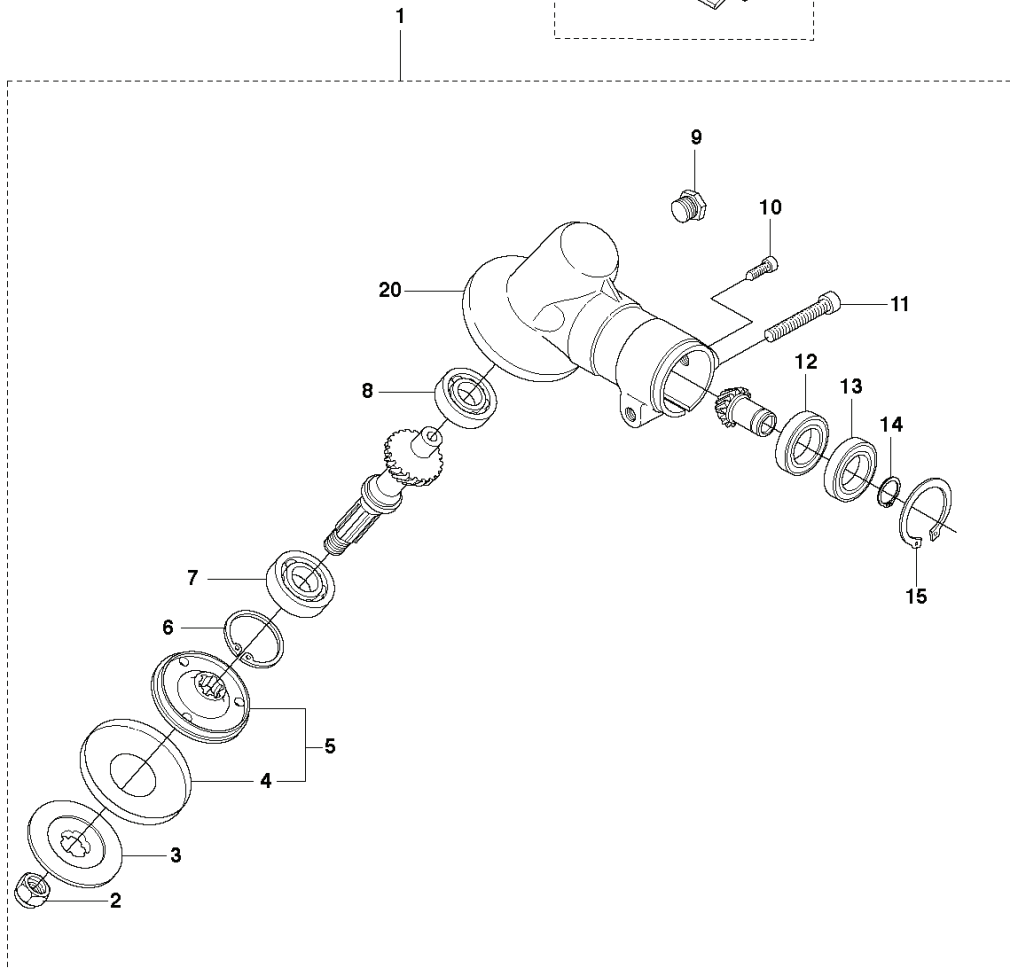

A 327LS, LX, LDX, RX, RDX, RJX, 323R11
BEVEL GEAR

REF.	PART NO.	DESCRIPTION	REMARK	QTY.	KIT
1	537199202	BEVEL GEAR ASSY		1	
2	503856301	NUT		1	1
3	537285601	SUPPORT FLANGE		1	1
4	537292601	CUP		1	1
5	537234901	DRIVER ASSY		1	1
6	735312810	CIRCLIP		1	1
7	503252401	BALL BEARING		1	1
8	738219800	BALL BEARING		1	1
9	503201501	SCREW		1	1
10	503201412	SCREW IHSCFMO		1	1
11	503200725	SCREW IHSCFM		1	1
12	738219900	BALL BEARING		1	1
13	738219902	BALL BEARING		1	1
14	735311100	CIRCLIP		1	1
15	735312510	CIRCLIP		1	1
16	725237051	SCREW		1	18
17	503200712	SCREW IHSCFM		1	18
18	574306901	CLAMP	Captive screws	1	
20	537333701	GEAR HOUSING		1