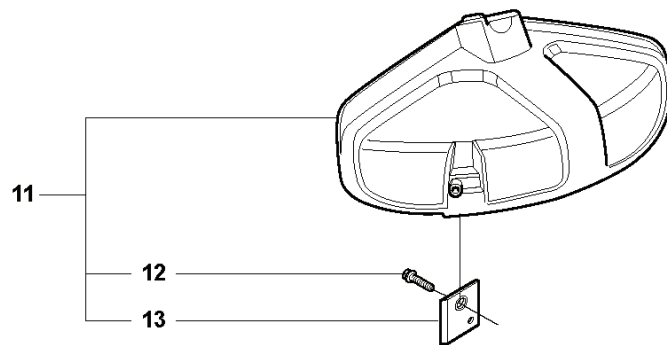

S 327LS, LX, LDX, RX, RDX, RJX, 323RII
ACCESSORIES

REF.	PART NO.	DESCRIPTION	REMARK	QTY.	KIT
1	544044210	SAW BLADE GUARD	Captive screws 323Rll. 327Rx	1	
2	573994304	SCREW IHSCFMO	Captive screws	2	1
3	574568001	CLAMP	Captive screws	1	1
4	537293401	ADAPTER		1	1
5	574564902	BLADE GUARD	Captive screws	1	1
6	503200316	SCREW IHSCFM	Captive screws	4	1
7	574039501	LOCK NUT	Captive screws	4	1
8	503977101	TRIMMER GUARD ASSY	327Lx, 327LDx	1	
9	503210716	SCREW IHST		1	8
10	503798801	BLADE		1	8
11	503934202	COMBINATION GUARD	323Rll, 327Rx	1	
12	503210716	SCREW IHST		1	11
13	503798801	BLADE		1	11