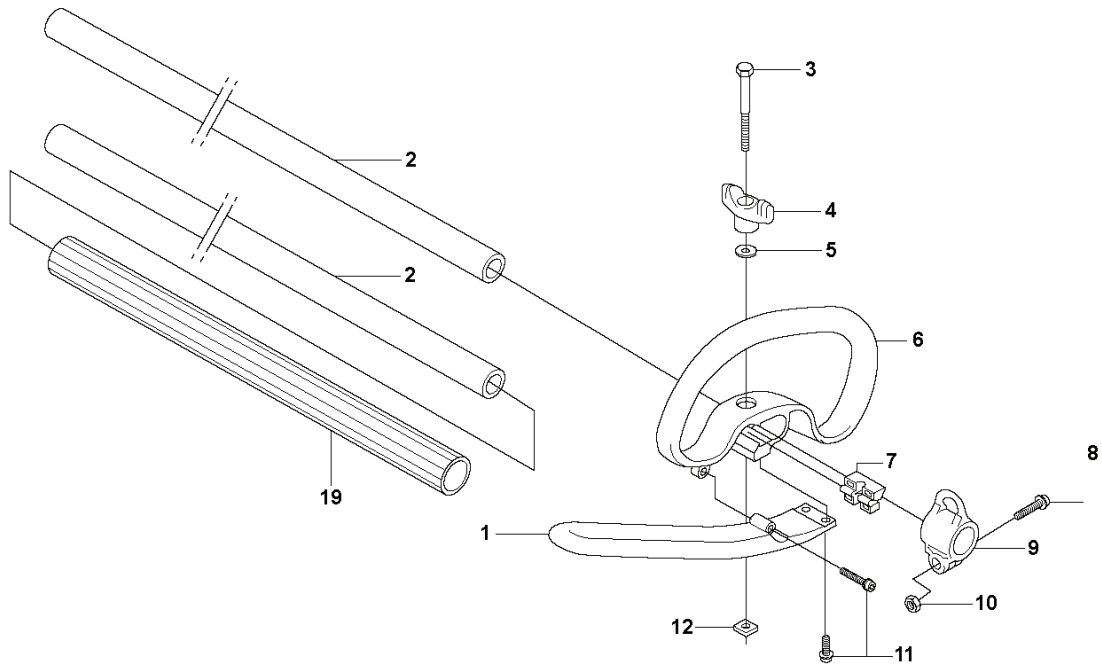

G 327LS, Lx, LDx, RJx
THROTTLE CONTROLS

REF.	PART NO.	DESCRIPTION	REMARK	QTY.	KIT
1	544143604	CONTROL		1	
2	537419001	SWITCH		1	1
3	503216618	SCREW IHSCT		5	1
4	544100202	HANDLE HALF		1	1
5	503878001	THROTTLE LOCKOUT		1	1
6	503918101	THROTTLE LEVER		1	1
7	503961401	ABSORBER		1	1
8	544100302	HANDLE HALF		1	1
9	544100801	RECOIL SPRING		1	1
10	503877903	THROTTLE TRIGGER		1	1
11	544101702	DAMPER		1	1
12	731231401	HEXAGON NUT		1	1
13	544112101	RETAINER		1	1
14	503200320	SCREW IHSCFM		1	1
15	544101702	DAMPER		1	1
16	502651301	WIRING		1	1
17	502531601	SHORT CIRCUIT CABLE		1	1,16
18	544171703	THROTTLE CABLE ASSY		1	1,16

T Duo Balance
HARNES

REF.	PART NO.	DESCRIPTION	REMARK	QTY.	KIT
1	537275701	HARNESS		1	
1	537275703	HARNESS	US	1	1
2	503996101	BAND		3	1
3	503996103	BAND		1	1
4	537113501	RETAINER		1	1
5	537288401	BUCKLE		1	1
6	537288301	BUCKLE		1	1
7	537275901	HIP PAD		1	1
8	502022801	HOOK		1	1
9	502023002	LOCK		1	1.8
10	502023801	SPRING		1	1.8
11	502022902	HOOK		1	1.8
12	735310920	E-CLIP		1	1.8
13	537175401	HIP PAD		3	1

B 327LX, RJX
SHAFT & HANDLE

REF.	PART NO.	DESCRIPTION	REMARK	QTY.	KIT
1	503997801	HANDLE	RJx	1	
1	503997804	HANDLE	Captive screws	1	
2	503888801	TUBE	L=1483mm Ø=24mm	1	
2	540053801	TUBE DRIVESHAFT ASSY	RJx L=1483mm Ø=24mm France	1	
3	725237851	SCREW EHHM	L. LS. M6X40	1	
3	725238051	SCREW EHHM	Lx. RJxM6X50	1	
4	503879001	KNOB	Lx	1	
5	503230061	WASHER	L. LS	1	
6	503871903	HANDLE		1	
6	503871908	HANDLE	Captive screws	1	
7	503940301	DISTANCE		1	
8	503200716	SCREW IHSCFM	RJx	1	
9	503941001	HOOK	RJx	1	
10	731231401	HEXAGON NUT	RJx	1	
11	503216816	SCREW IHSCFT	RJx	3	
11	574181501	SCREW IHSCFTO	Captive screws	3	
12	502197101	SQUARE NUT		1	
13	537234801	DRIVE SHAFT	L=1525mm Ø=7mm	1	
14	735311200	CIRCLIP		1	
15	537237501	CLUTCH DRUM ASSY		1	
16	537294801	LABEL		1	
17	503795601	LABEL		1	
18	537101001	LABEL	RJx	1	
19	537085501	HANDLE	France	1	