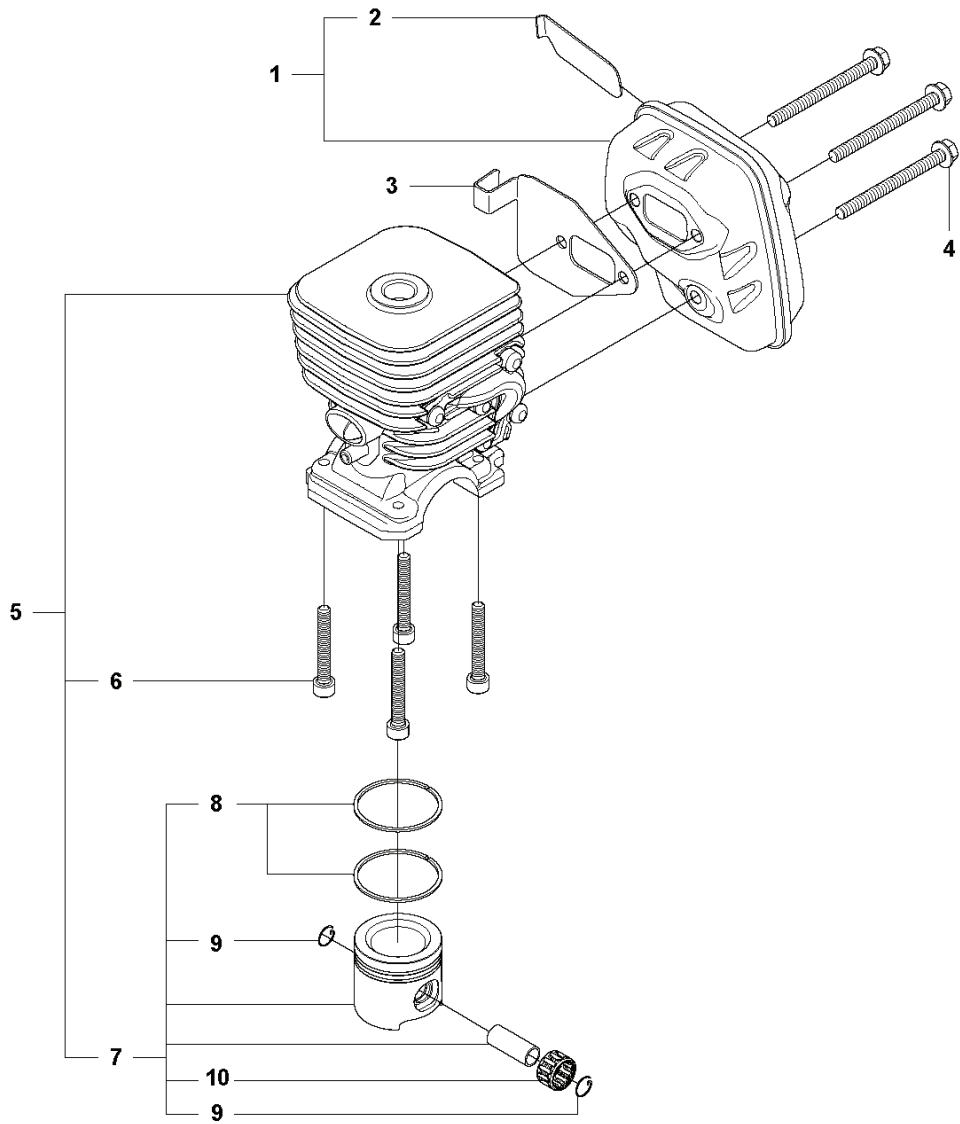

327 Lx, 20090100001-20105299999

SPARE PARTS LIST

N 327LS, LX, LDX, RX, RDX, RJX, 323R11
CYLINDER PISTON & MUFFLER

REF.	PART NO.	DESCRIPTION	REMARK	QTY.	KIT
1	537221704	MUFFLER ASSY	Cat.	1	
2	537221801	SPARK ARRESTER SCREEN		1	1
3	537014101	GASKET		1	
4	502078101	SCREW EHIHFH		3	
5	537085103	CYLINDER	Ø=34mm	1	
6	503200735	SCREW IHSCFM		4	5
7	537405902	PISTON		1	5
8	537406201	PISTON RING		1	7
9	737440800	CIRCLIP		1	7
10	503712201	BEARING		1	7

L 327LS, LX, LDX, RX, RDX, RJX, 323RII
FUEL TANK

REF.	PART NO.	DESCRIPTION	REMARK	QTY.	KIT
1	506124501	FUEL TANK ASSY		1	
2	544325001	FUEL HOSE		1	1
3	537042401	FUEL HOSE		1	1
4	537042401	FUEL HOSE		1	1
5	503735801	BUSHING		2	1
6	504022401	HOSE CLAMP		1	1
7	503443201	FUEL FILTER		1	1
8	503936601	PURGE		1	
9	537184901	O-RING		1	
10	544889702	TANK CAP		1	
11	503911001	SUSPENSION		4	

G 327LS, Lx, LDx, RJx
THROTTLE CONTROLS

REF.	PART NO.	DESCRIPTION	REMARK	QTY.	KIT
1	544143604	CONTROL		1	
2	537419001	SWITCH		1	1
3	503216618	SCREW IHSCT		5	1
4	544100202	HANDLE HALF		1	1
5	503878001	THROTTLE LOCKOUT		1	1
6	503918101	THROTTLE LEVER		1	1
7	503961401	ABSORBER		1	1
8	544100302	HANDLE HALF		1	1
9	544100801	RECOIL SPRING		1	1
10	503877903	THROTTLE TRIGGER		1	1
11	544101702	DAMPER		1	1
12	731231401	HEXAGON NUT		1	1
13	544112101	RETAINER		1	1
14	503200320	SCREW IHSCFM		1	1
15	544101702	DAMPER		1	1
16	502651301	WIRING		1	1
17	502531601	SHORT CIRCUIT CABLE		1	1,16
18	544171703	THROTTLE CABLE ASSY		1	1,16

T Duo Balance
HARNES

REF.	PART NO.	DESCRIPTION	REMARK	QTY.	KIT
1	537275701	HARNESS		1	
1	537275703	HARNESS	US	1	1
2	503996101	BAND		3	1
3	503996103	BAND		1	1
4	537113501	RETAINER		1	1
5	537288401	BUCKLE		1	1
6	537288301	BUCKLE		1	1
7	537275901	HIP PAD		1	1
8	502022801	HOOK		1	1
9	502023002	LOCK		1	1.8
10	502023801	SPRING		1	1.8
11	502022902	HOOK		1	1.8
12	735310920	E-CLIP		1	1.8
13	537175401	HIP PAD		3	1