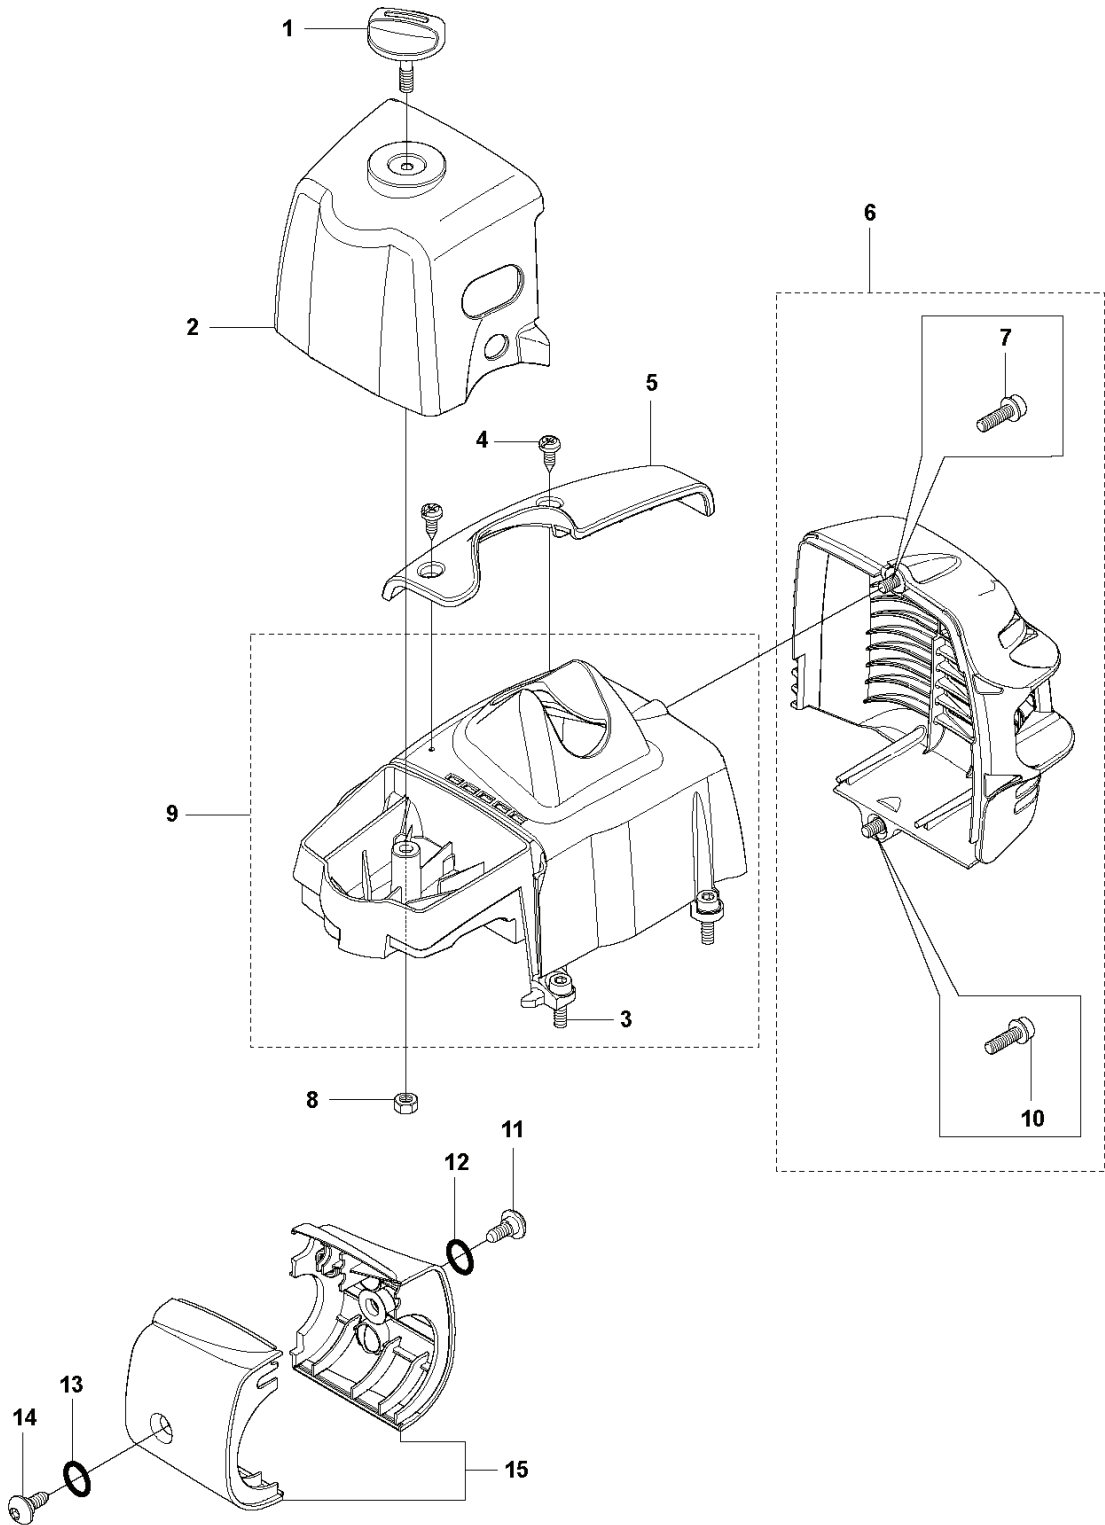

H2 327Lx, LDx, Rx, RDx, RJx, COVERS

REF.	PART NO.	DESCRIPTION	REMARK	QTY.	KIT
1	537213210	KNOB		1	
2	502481301	FILTER COVER		1	
3	574477003	SCREW IHSCFMO	Captive screws	4	9
4	503213512	SCREW CCRPANT		2	
5	502481601	ARM PROTECTION		1	
6	544848102	HEAT PROTECTOR	Captive screws	1	
7	574181501	SCREW IHSCFMO	Captive screws	1	6
8	503222401	LOCK NUT		1	
9	574353901	CYLINDER COVER ASSY	Captive screws	1	
10	574477003	SCREW IHSCFMO	Captive screws	1	6
11	503961301	SCREW		1	
12	740420600	O-RING		1	
13	740420600	O-RING		1	
14	503961301	SCREW		1	
15	502481501	COVER		1