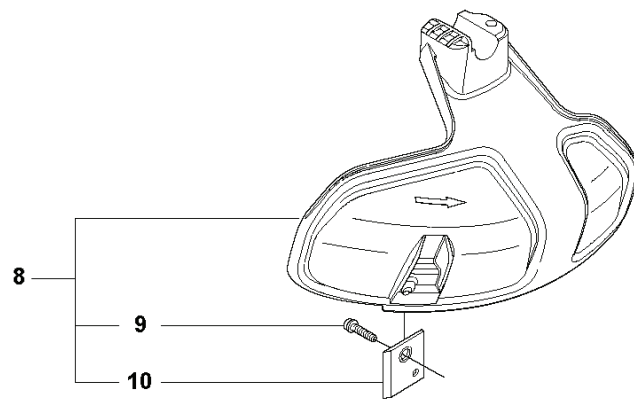

S 327LS, LX, LDX, RX, RDX, RJX, 323RII
ACCESSORIES

REF.	PART NO.	DESCRIPTION	REMARK	QTY.	KIT
1	544044210	SAW BLADE GUARD	Captive screws 323Rll. 327Rx	1	
2	573994304	SCREW IHSCFMO	Captive screws	2	1
3	574568001	CLAMP	Captive screws	1	1
4	537293401	ADAPTER		1	1
5	574564902	BLADE GUARD	Captive screws	1	1
6	503200316	SCREW IHSCFM	Captive screws	4	1
7	574039501	LOCK NUT	Captive screws	4	1
8	503977101	TRIMMER GUARD ASSY	327Lx, 327LDx	1	
9	503210716	SCREW IHST		1	8
10	503798801	BLADE		1	8
11	503934202	COMBINATION GUARD	323Rll, 327Rx	1	
12	503210716	SCREW IHST		1	11
13	503798801	BLADE		1	11