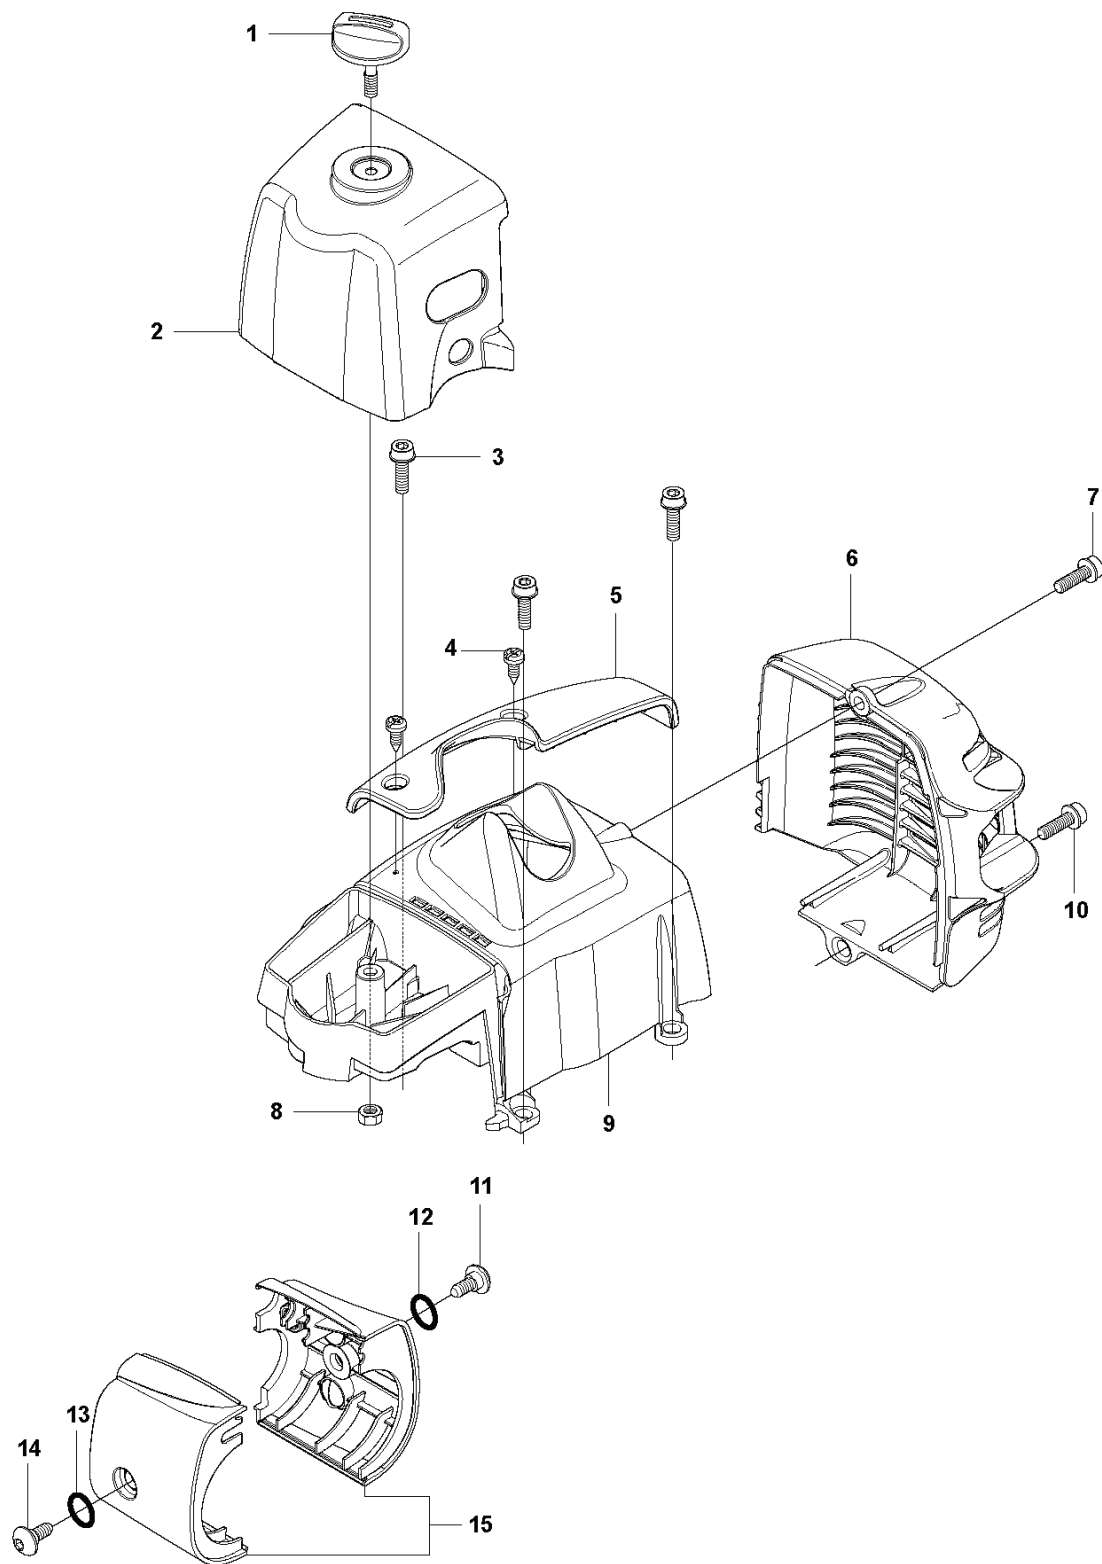

H1 327Lx, LDx, Rx, RDx, RJx, COVERS

REF.	PART NO.	DESCRIPTION	REMARK	QTY.	KIT
1	537213210	KNOB		1	
2	502481301	FILTER COVER		1	
3	503200316	SCREW IHSCFM	M5x16	4	
4	503213512	SCREW CCRPANT		2	
5	502481601	ARM PROTECTION		1	
6	544848101	HEAT PROTECTOR		1	
7	503216820	SCREW IHSCFT		1	
8	503222401	LOCK NUT		1	
9	502481401	CYLINDER COVER		1	
10	503200316	SCREW IHSCFM	M5x16	1	
11	503961301	SCREW		1	
12	740420600	O-RING		1	
13	740420600	O-RING		1	
14	503961301	SCREW		1	
15	502481501	COVER		1