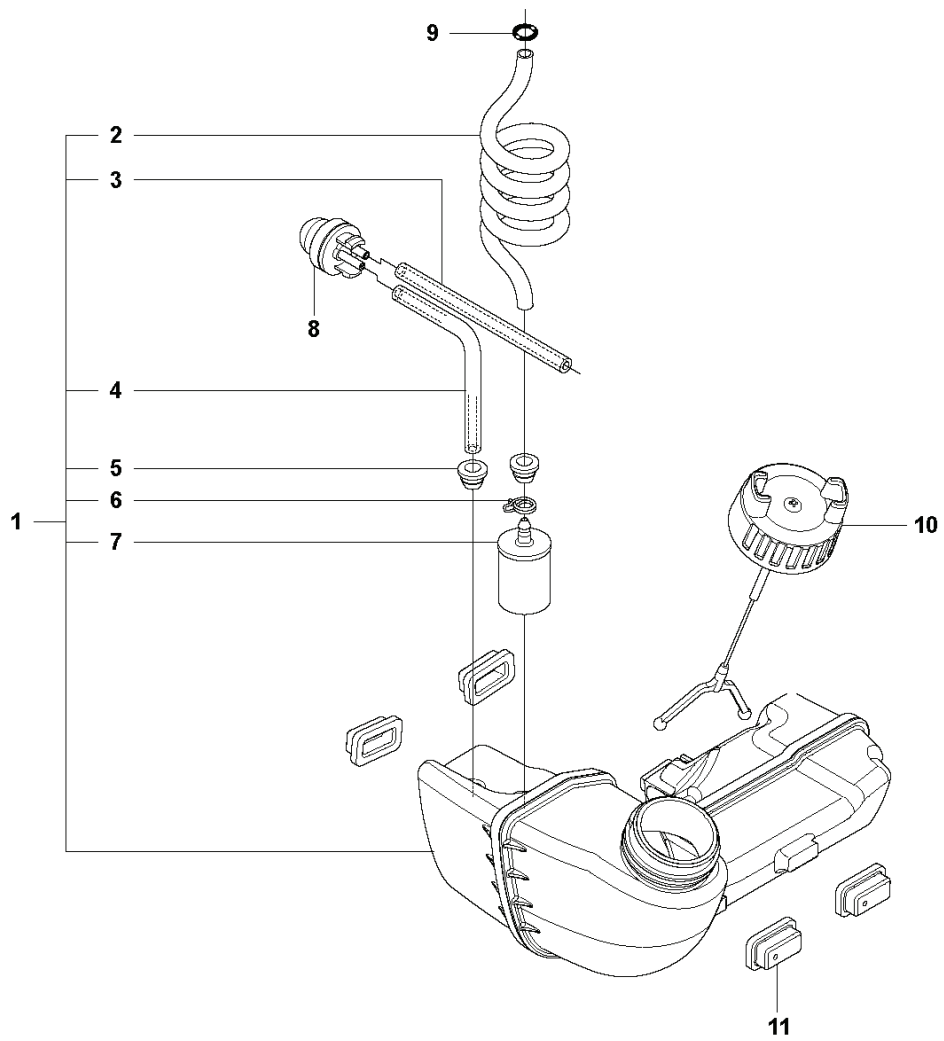

L 327LS, LX, LDX, RX, RDX, RJX, 323RII
FUEL TANK

REF.	PART NO.	DESCRIPTION	REMARK	QTY.	KIT
1	506124501	FUEL TANK ASSY		1	
2	544325001	FUEL HOSE		1	1
3	537042401	FUEL HOSE		1	1
4	537042401	FUEL HOSE		1	1
5	503735801	BUSHING		2	1
6	504022401	HOSE CLAMP		1	1
7	503443201	FUEL FILTER		1	1
8	503936601	PURGE		1	
9	537184901	O-RING		1	
10	544889702	TANK CAP		1	
11	503911001	SUSPENSION		4