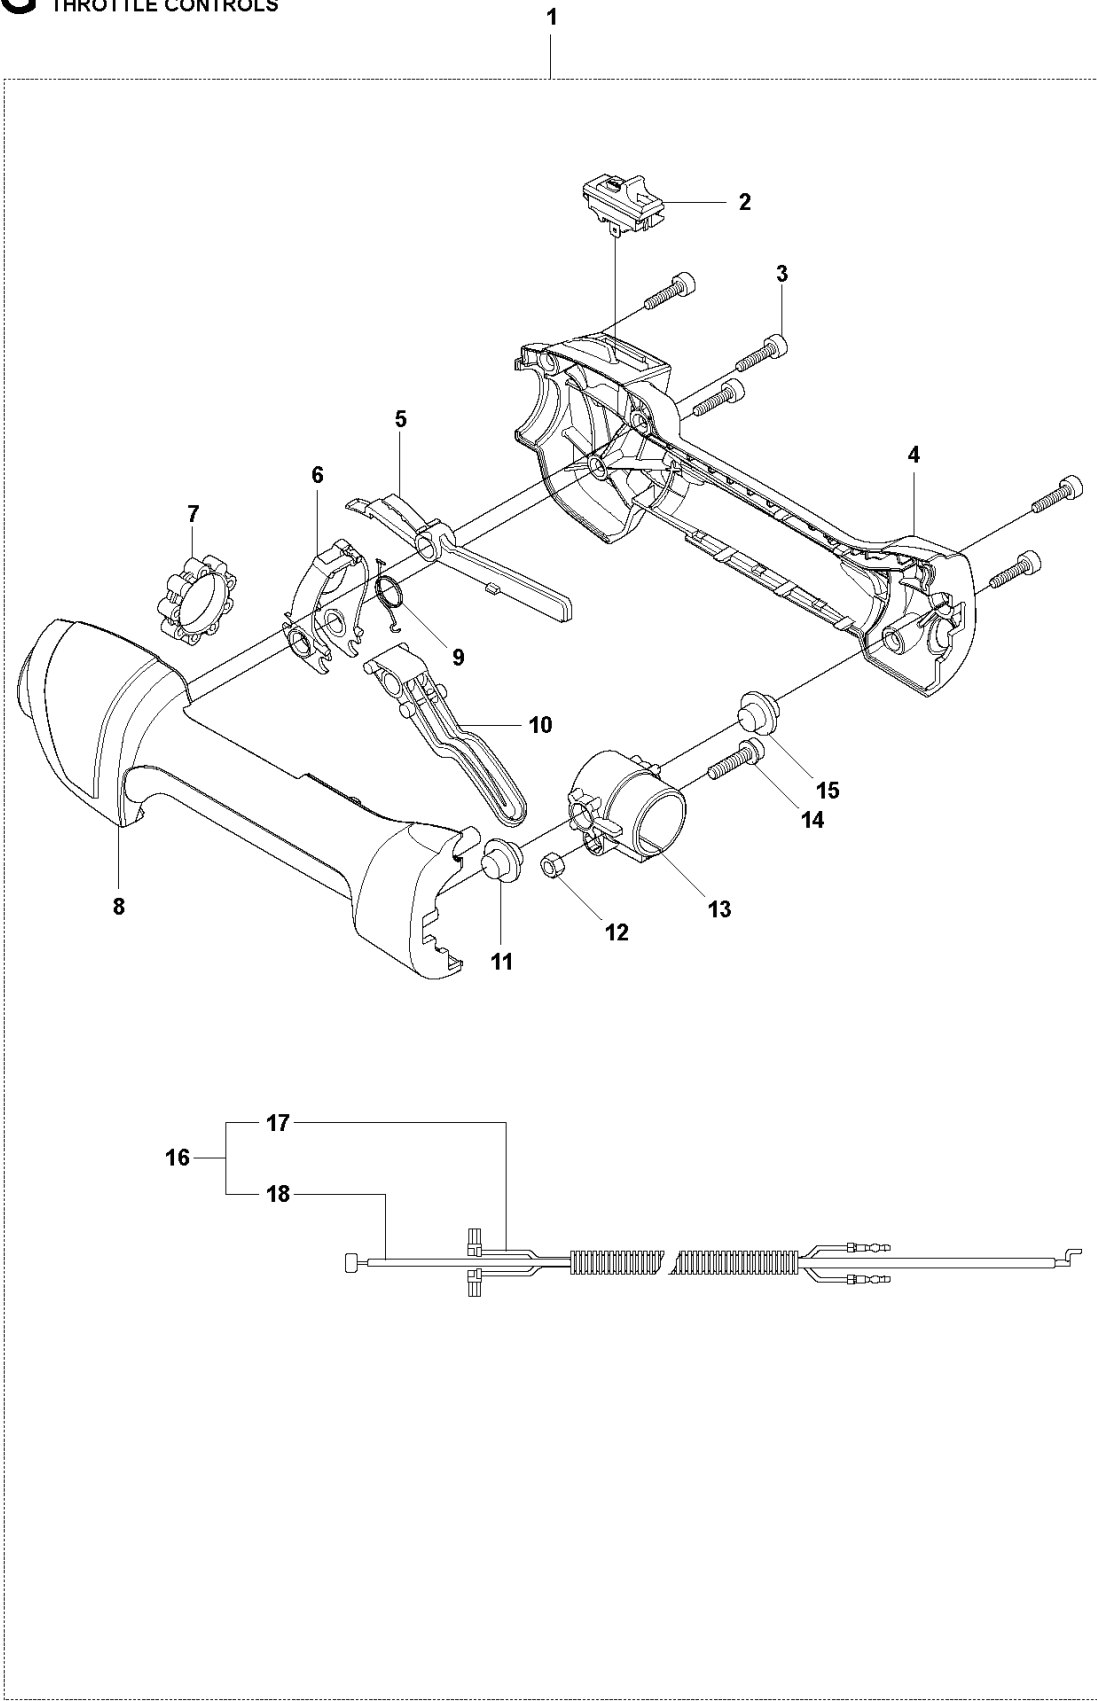

327 Lx, 20090100001-20105299999

SPARE PARTS LIST

N 327LS, LX, LDX, RX, RDX, RJX, 323R11
CYLINDER PISTON & MUFFLER

REF.	PART NO.	DESCRIPTION	REMARK	QTY.	KIT
1	537221704	MUFFLER ASSY	Cat.	1	
2	537221801	SPARK ARRESTER SCREEN		1	1
3	537014101	GASKET		1	
4	502078101	SCREW EHIHFH		3	
5	537085103	CYLINDER	Ø=34mm	1	
6	503200735	SCREW IHSCFM		4	5
7	537405902	PISTON		1	5
8	537406201	PISTON RING		1	7
9	737440800	CIRCLIP		1	7
10	503712201	BEARING		1	7

L 327LS, LX, LDX, RX, RDX, RJX, 323RII
FUEL TANK

REF.	PART NO.	DESCRIPTION	REMARK	QTY.	KIT
1	506124501	FUEL TANK ASSY		1	
2	544325001	FUEL HOSE		1	1
3	537042401	FUEL HOSE		1	1
4	537042401	FUEL HOSE		1	1
5	503735801	BUSHING		2	1
6	504022401	HOSE CLAMP		1	1
7	503443201	FUEL FILTER		1	1
8	503936601	PURGE		1	
9	537184901	O-RING		1	
10	544889702	TANK CAP		1	
11	503911001	SUSPENSION		4	

G 327LS, Lx, LDx, RJx
THROTTLE CONTROLS

REF.	PART NO.	DESCRIPTION	REMARK	QTY.	KIT
1	544143604	CONTROL		1	
2	537419001	SWITCH		1	1
3	503216618	SCREW IHSCT		5	1
4	544100202	HANDLE HALF		1	1
5	503878001	THROTTLE LOCKOUT		1	1
6	503918101	THROTTLE LEVER		1	1
7	503961401	ABSORBER		1	1
8	544100302	HANDLE HALF		1	1
9	544100801	RECOIL SPRING		1	1
10	503877903	THROTTLE TRIGGER		1	1
11	544101702	DAMPER		1	1
12	731231401	HEXAGON NUT		1	1
13	544112101	RETAINER		1	1
14	503200320	SCREW IHSCFM		1	1
15	544101702	DAMPER		1	1
16	502651301	WIRING		1	1
17	502531601	SHORT CIRCUIT CABLE		1	1,16
18	544171703	THROTTLE CABLE ASSY		1	1,16

T Duo Balance
HARNES

REF.	PART NO.	DESCRIPTION	REMARK	QTY.	KIT
1	537275701	HARNESS		1	
1	537275703	HARNESS	US	1	1
2	503996101	BAND		3	1
3	503996103	BAND		1	1
4	537113501	RETAINER		1	1
5	537288401	BUCKLE		1	1
6	537288301	BUCKLE		1	1
7	537275901	HIP PAD		1	1
8	502022801	HOOK		1	1
9	502023002	LOCK		1	1.8
10	502023801	SPRING		1	1.8
11	502022902	HOOK		1	1.8
12	735310920	E-CLIP		1	1.8
13	537175401	HIP PAD		3	1