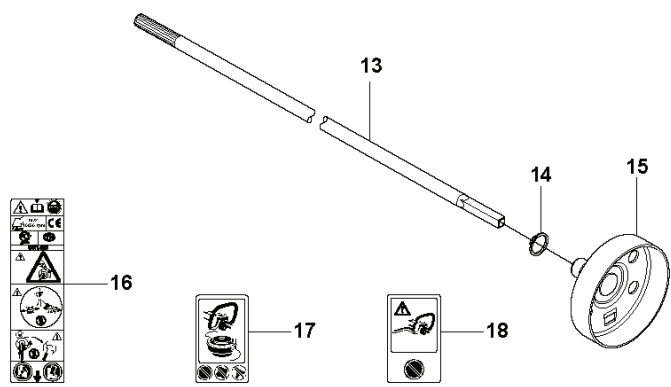

G 327LS, Lx, LDx, RJx
THROTTLE CONTROLS

REF.	PART NO.	DESCRIPTION	REMARK	QTY.	KIT
1	544143604	CONTROL		1	
2	537419001	SWITCH		1	1
3	503216618	SCREW IHSCT		5	1
4	544100202	HANDLE HALF		1	1
5	503878001	THROTTLE LOCKOUT		1	1
6	503918101	THROTTLE LEVER		1	1
7	503961401	ABSORBER		1	1
8	544100302	HANDLE HALF		1	1
9	544100801	RECOIL SPRING		1	1
10	503877903	THROTTLE TRIGGER		1	1
11	544101702	DAMPER		1	1
12	731231401	HEXAGON NUT		1	1
13	544112101	RETAINER		1	1
14	503200320	SCREW IHSCFM		1	1
15	544101702	DAMPER		1	1
16	502651301	WIRING		1	1
17	502531601	SHORT CIRCUIT CABLE		1	1,16
18	544171703	THROTTLE CABLE ASSY		1	1,16

T Duo Balance
HARNES

REF.	PART NO.	DESCRIPTION	REMARK	QTY.	KIT
1	537275701	HARNESS		1	
1	537275703	HARNESS	US	1	1
2	503996101	BAND		3	1
3	503996103	BAND		1	1
4	537113501	RETAINER		1	1
5	537288401	BUCKLE		1	1
6	537288301	BUCKLE		1	1
7	537275901	HIP PAD		1	1
8	502022801	HOOK		1	1
9	502023002	LOCK		1	1.8
10	502023801	SPRING		1	1.8
11	502022902	HOOK		1	1.8
12	735310920	E-CLIP		1	1.8
13	537175401	HIP PAD		3	1

B 327LX, RJX
SHAFT & HANDLE

REF.	PART NO.	DESCRIPTION	REMARK	QTY.	KIT
1	503997801	HANDLE	RJx	1	
1	503997804	HANDLE	Captive screws	1	
2	503888801	TUBE	L=1483mm Ø=24mm	1	
2	540053801	TUBE DRIVESHAFT ASSY	RJx L=1483mm Ø=24mm France	1	
3	725237851	SCREW EHHM	L. LS. M6X40	1	
3	725238051	SCREW EHHM	Lx. RJxM6X50	1	
4	503879001	KNOB	Lx	1	
5	503230061	WASHER	L. LS	1	
6	503871903	HANDLE		1	
6	503871908	HANDLE	Captive screws	1	
7	503940301	DISTANCE		1	
8	503200716	SCREW IHSCFM	RJx	1	
9	503941001	HOOK	RJx	1	
10	731231401	HEXAGON NUT	RJx	1	
11	503216816	SCREW IHSCFT	RJx	3	
11	574181501	SCREW IHSCFTO	Captive screws	3	
12	502197101	SQUARE NUT		1	
13	537234801	DRIVE SHAFT	L=1525mm Ø=7mm	1	
14	735311200	CIRCLIP		1	
15	537237501	CLUTCH DRUM ASSY		1	
16	537294801	LABEL		1	
17	503795601	LABEL		1	
18	537101001	LABEL	RJx	1	
19	537085501	HANDLE	France	1	