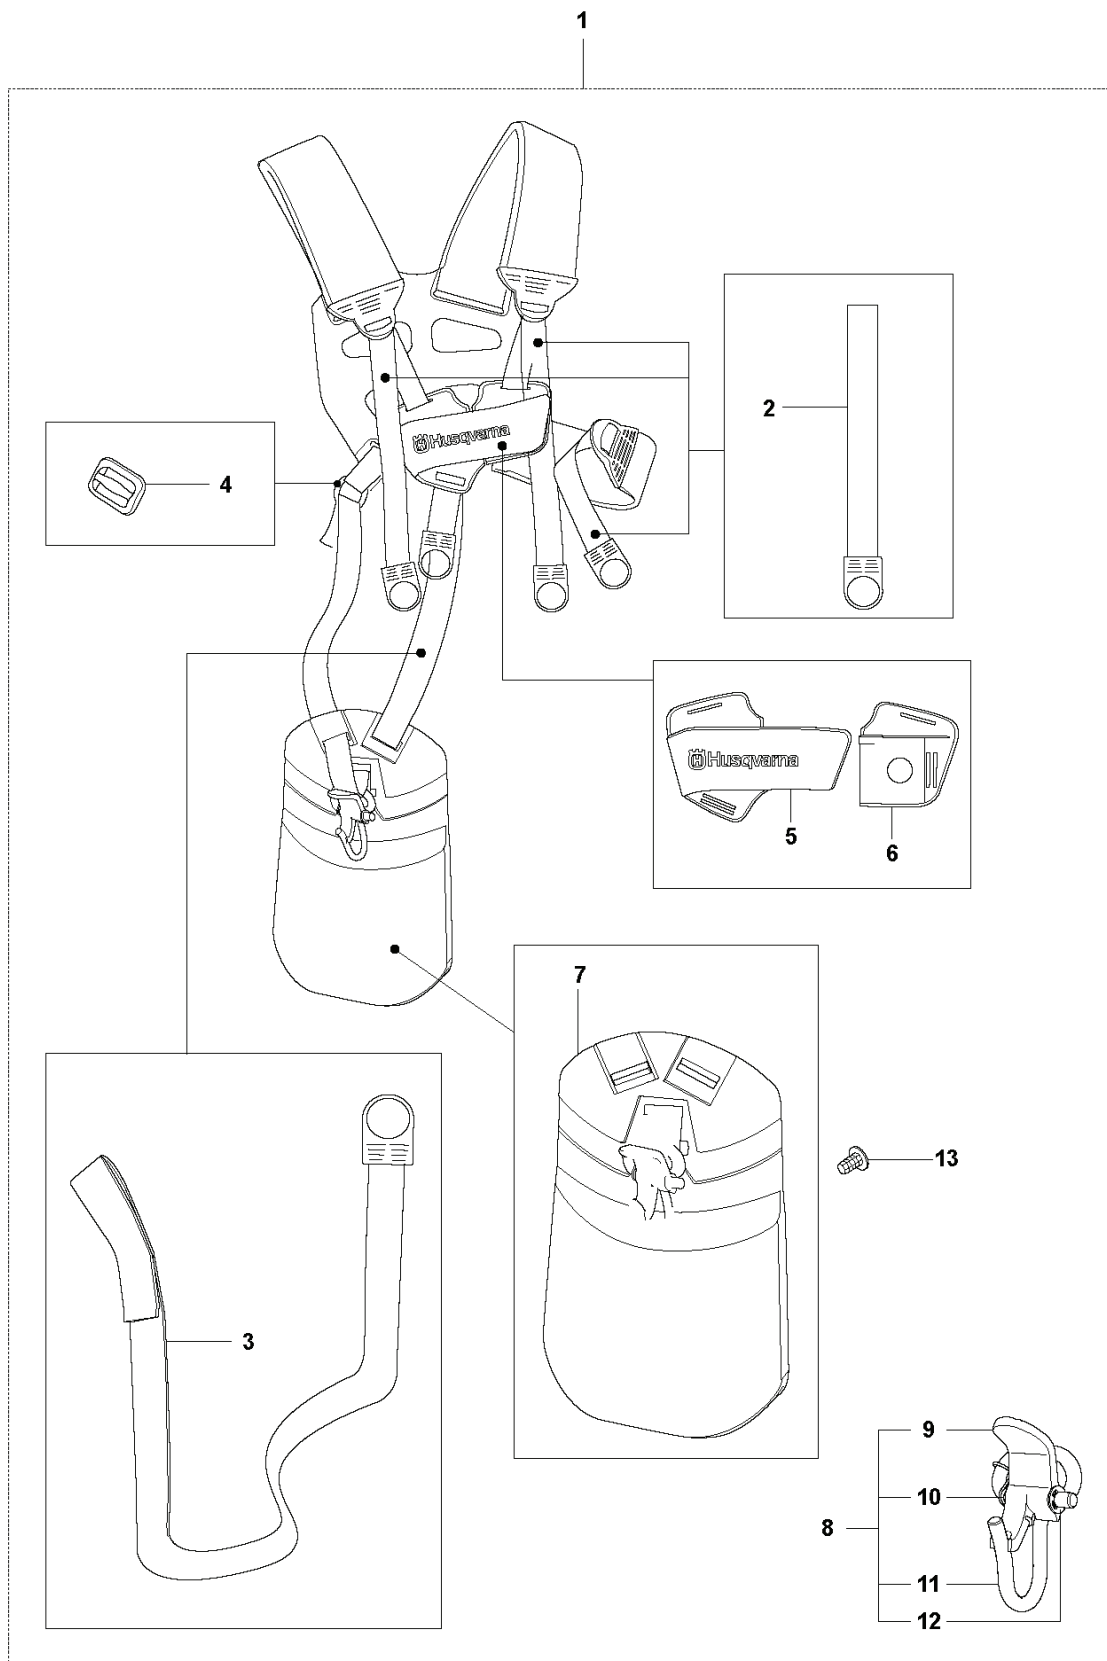

L 327LS, LX, LDX, RX, RDX, RJX, 323RII
FUEL TANK

REF.	PART NO.	DESCRIPTION	REMARK	QTY.	KIT
1	506124501	FUEL TANK ASSY		1	
2	544325001	FUEL HOSE		1	1
3	537042401	FUEL HOSE		1	1
4	537042401	FUEL HOSE		1	1
5	503735801	BUSHING		2	1
6	504022401	HOSE CLAMP		1	1
7	503443201	FUEL FILTER		1	1
8	503936601	PURGE		1	
9	537184901	O-RING		1	
10	544889702	TANK CAP		1	
11	503911001	SUSPENSION		4	

G 327LS, Lx, LDx, RJx
THROTTLE CONTROLS

REF.	PART NO.	DESCRIPTION	REMARK	QTY.	KIT
1	544143604	CONTROL		1	
2	537419001	SWITCH		1	1
3	503216618	SCREW IHSCT		5	1
4	544100202	HANDLE HALF		1	1
5	503878001	THROTTLE LOCKOUT		1	1
6	503918101	THROTTLE LEVER		1	1
7	503961401	ABSORBER		1	1
8	544100302	HANDLE HALF		1	1
9	544100801	RECOIL SPRING		1	1
10	503877903	THROTTLE TRIGGER		1	1
11	544101702	DAMPER		1	1
12	731231401	HEXAGON NUT		1	1
13	544112101	RETAINER		1	1
14	503200320	SCREW IHSCFM		1	1
15	544101702	DAMPER		1	1
16	502651301	WIRING		1	1
17	502531601	SHORT CIRCUIT CABLE		1	1,16
18	544171703	THROTTLE CABLE ASSY		1	1,16

T Duo Balance
HARNES

REF.	PART NO.	DESCRIPTION	REMARK	QTY.	KIT
1	537275701	HARNESS		1	
1	537275703	HARNESS	US	1	1
2	503996101	BAND		3	1
3	503996103	BAND		1	1
4	537113501	RETAINER		1	1
5	537288401	BUCKLE		1	1
6	537288301	BUCKLE		1	1
7	537275901	HIP PAD		1	1
8	502022801	HOOK		1	1
9	502023002	LOCK		1	1.8
10	502023801	SPRING		1	1.8
11	502022902	HOOK		1	1.8
12	735310920	E-CLIP		1	1.8
13	537175401	HIP PAD		3	1