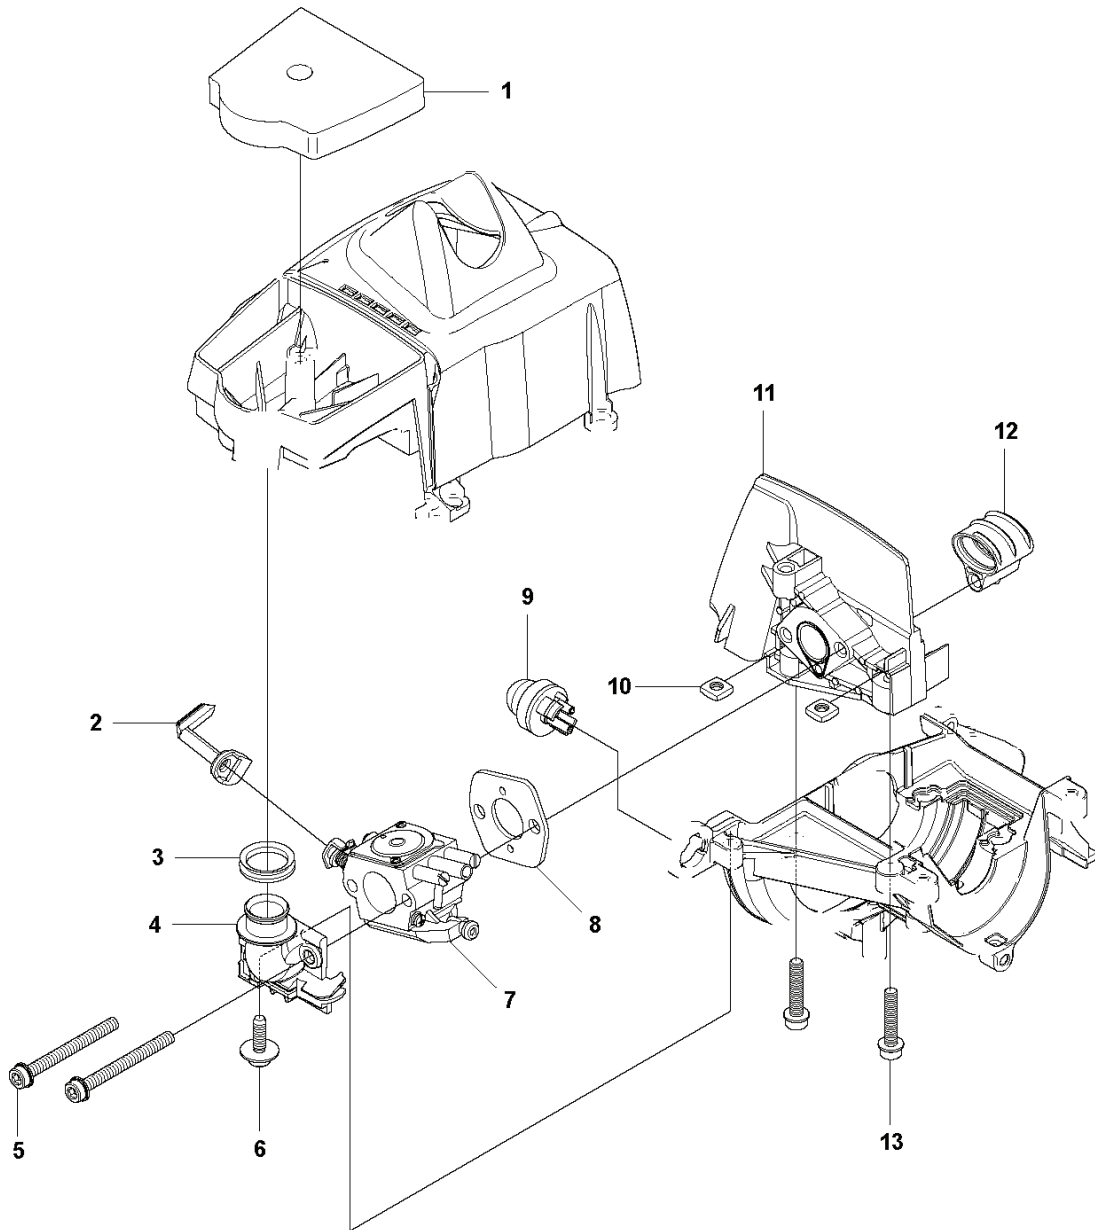

J 327LX, LDX, RX, RDX, RJX, LX, 323RII
CARBURETOR & AIR FILTER

REF.	PART NO.	DESCRIPTION	REMARK	QTY.	KIT
1	537143101	AIR FILTER ASSY		1	
2	503962501	CHOKE CONTROL		1	
3	740681121	V-RING		1	
4	502499001	BRACKET		1	
5	503217550	SCREW IHSCFT		2	
6	503217716	SCREW IHSCFT		1	
7	503283401	CARBURETTOR	Zama C1Q-EL24, NOT FOR US	1	
7	576019801	CARBURETTOR	Hualong HQ-2, only option for US	1	
8	503497101	GASKET		1	
9	503936601	PURGE		1	
10	503226504	SQUARE NUT		2	
11	503910901	INSULATION WALL		1	
12	503942601	INLET PIPE		1	
13	503200325	SCREW IHSCFM		2	
14	505271001	FILTER		1