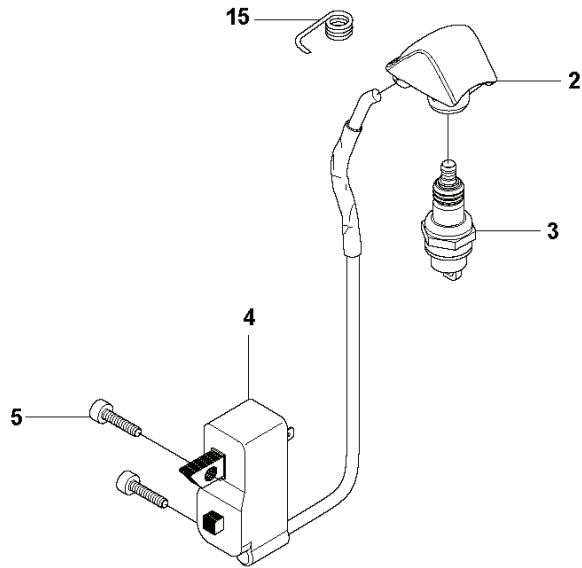

M 327LS, LX, LDX, RX, RDX, RJX, 323RII
IGNITION & CLUTCH

REF.	PART NO.	DESCRIPTION	REMARK	QTY.	KIT
1	502493601	SHORT CIRCUIT CABLE		1	
2	537434301	SPARK PLUG CAP		1	
3	503235109	SPARK PLUG	Champion RCJ 6Y	1	
4	544127001	IGNITION MODULE		1	
5	503216618	SCREW IHSCT		2	
6	537237501	CLUTCH DRUM ASSY		1	
7	503842902	SCREW		2	
8	537046702	WASHER		1	
9	537032201	CLUTCH ASSY		1	
10	503842801	CLUTCH SHOE		2	9
11	503816001	CLUTCH SPRING		1	9
12	537046802	WASHER		1	
13	731711651	HEXAGON NUT FLANGE		1	
14	537249602	FLYWHEEL		1	
15	501485601	CONTACT SPRING		1