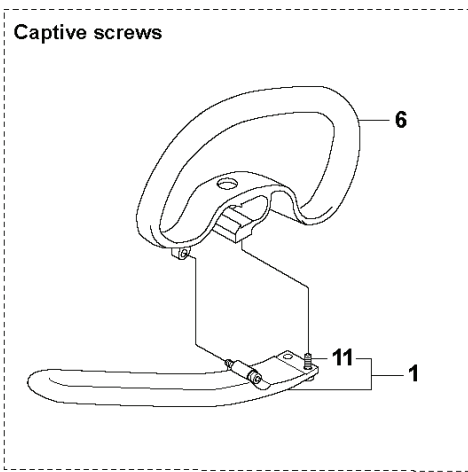

B 327LX, RJX
SHAFT & HANDLE

REF.	PART NO.	DESCRIPTION	REMARK	QTY.	KIT
1	503997801	HANDLE	RJx	1	
1	503997804	HANDLE	Captive screws	1	
2	503888801	TUBE	L=1483mm Ø=24mm	1	
2	540053801	TUBE DRIVESHAFT ASSY	RJx L=1483mm Ø=24mm France	1	
3	725237851	SCREW EHHM	L. LS. M6X40	1	
3	725238051	SCREW EHHM	Lx. RJxM6X50	1	
4	503879001	KNOB	Lx	1	
5	503230061	WASHER	L. LS	1	
6	503871903	HANDLE		1	
6	503871908	HANDLE	Captive screws	1	
7	503940301	DISTANCE		1	
8	503200716	SCREW IHSCFM	RJx	1	
9	503941001	HOOK	RJx	1	
10	731231401	HEXAGON NUT	RJx	1	
11	503216816	SCREW IHSCFT	RJx	3	
11	574181501	SCREW IHSCFTO	Captive screws	3	
12	502197101	SQUARE NUT		1	
13	537234801	DRIVE SHAFT	L=1525mm Ø=7mm	1	
14	735311200	CIRCLIP		1	
15	537237501	CLUTCH DRUM ASSY		1	
16	537294801	LABEL		1	
17	503795601	LABEL		1	
18	537101001	LABEL	RJx	1	
19	537085501	HANDLE	France	1