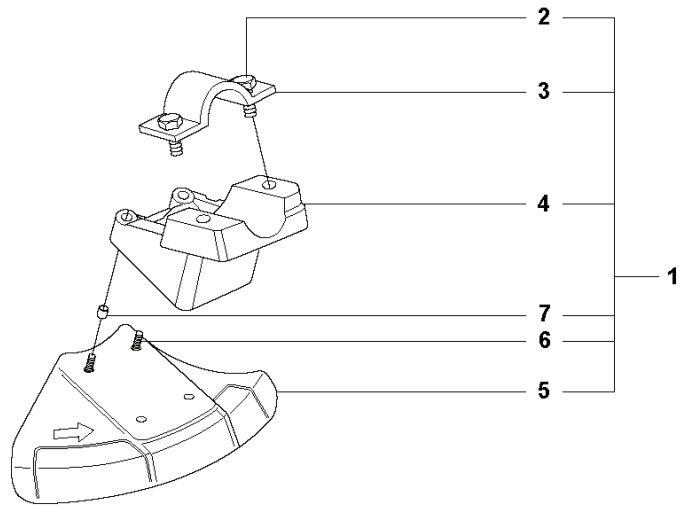

S 327LS, LX, LDX, RX, RDX, RJX, 323RII
ACCESSORIES

REF.	PART NO.	DESCRIPTION	REMARK	QTY.	KIT
1	544044210	SAW BLADE GUARD	Captive screws 323Rll. 327Rx	1	
2	573994304	SCREW IHSCFMO	Captive screws	2	1
3	574568001	CLAMP	Captive screws	1	1
4	537293401	ADAPTER		1	1
5	574564902	BLADE GUARD	Captive screws	1	1
6	503200316	SCREW IHSCFM	Captive screws	4	1
7	574039501	LOCK NUT	Captive screws	4	1
8	503977101	TRIMMER GUARD ASSY	327Lx, 327LDx	1	
9	503210716	SCREW IHST		1	8
10	503798801	BLADE		1	8
11	503934202	COMBINATION GUARD	323Rll, 327Rx	1	
12	503210716	SCREW IHST		1	11
13	503798801	BLADE		1	11