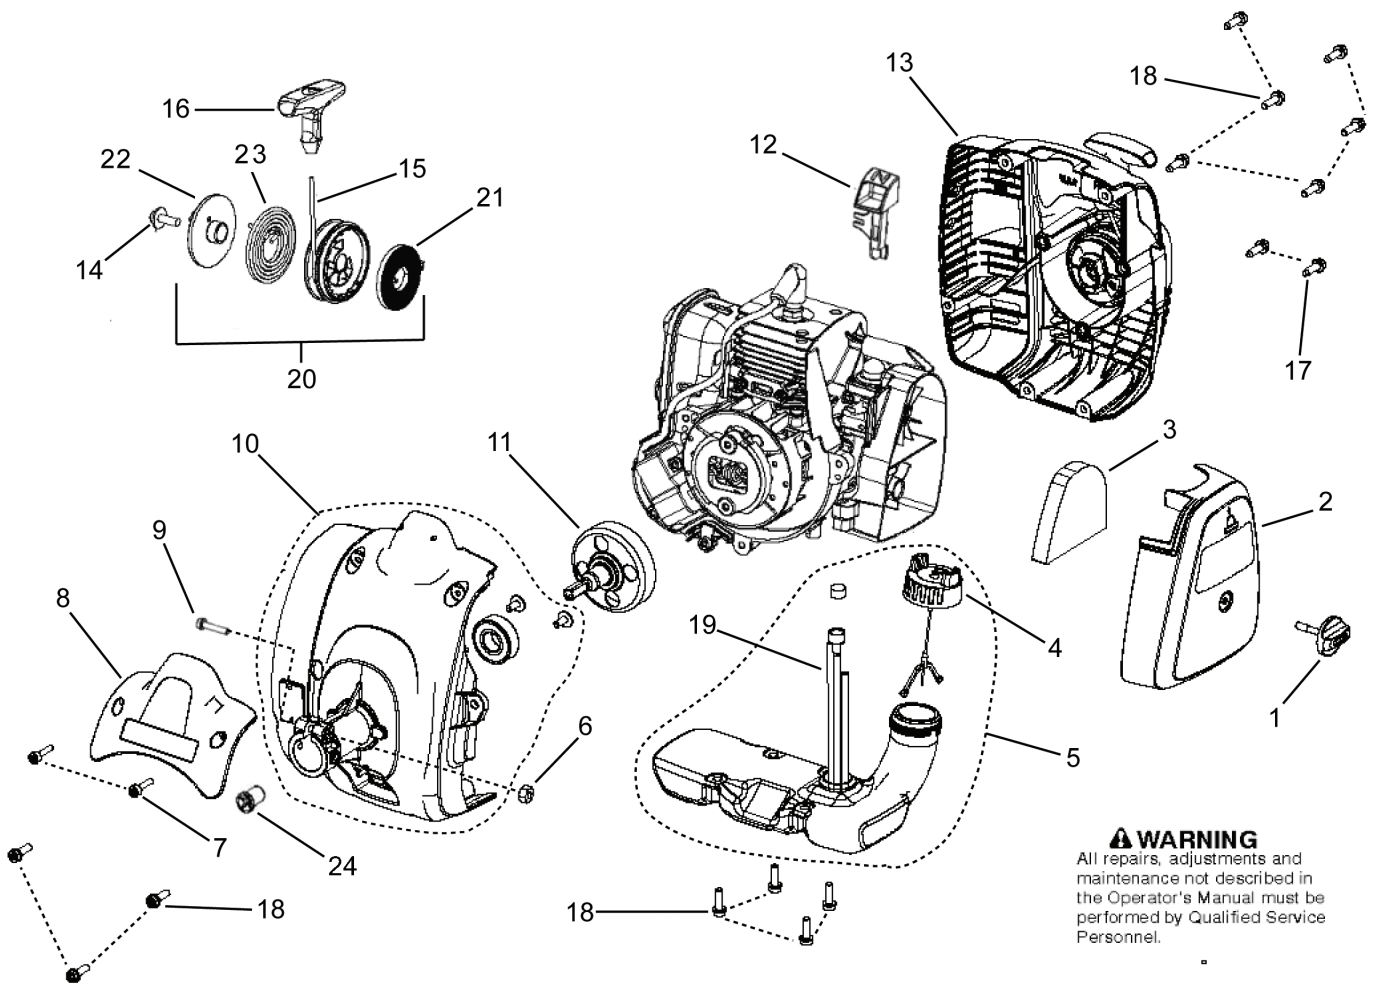

129C

SPARE PARTS LIST

REF.	PART NO.	DESCRIPTION	REMARK	QTY.	KIT
1	525755103	SCREW ITXSCFM		1	
2	522928903	CRANKSHAFT ASSY		1	
3	589568901	NEEDLE BEARING		1	
4	503873305	STARTER PAWL		1	
5	579522901	GASKET		1	
6	525755102	SCREW ITXSCFM		1	
7	536280501	SERVICE KIT	Includes Insulation Wall and Gasket	1	
9	580985501	FILTER HOLDER ASSY		1	
10	573925801	SCREW ITXSCFT		1	
11	573925802	SCREW ITXSCFT		1	
12	545008097	KIT	CARBURETOR	1	
	599604201	SERVICE KIT		1	
13	586853301	GASKET		1	
14	525760906	SCREW ITXSCM		1	
15	525615401	SCREW		1	
16	525613001	WASHER		1	
17	575762202	CLUTCH ASSY	INCL. 33	1	
18	525612901	WASHER		1	
19	731711651	HEXAGON NUT FLANGE		1	
20	510088202	FLYWHEEL		1	
21	525755101	SCREW ITXSCFM		1	
22	597383401	IGNITION MODULE		1	
25	580985801	GASKET		1	
26	545008098	KIT	MUFFLER	1	
27	545008093	KIT	SPARK PLUG	1	
28	580446632	KIT	CRANKCASE	1	
29	591397601	SERVICE KIT	PISTON & CYLINDER	1	
30	580446603	KIT	SPARK ARRESTOR	1	
31	501856201	SEAL KIT		1	
32	579522801	GASKET		1	
33	587037001	SPRING		1	
34	584993902	SHORT CIRCUIT CABLE		1	
35	590553502	SERVICE KIT	PISTON	1	
36	579524601	PISTON RING		1	
	580446604	KIT	CARBURETOR GASKET	1	7,13
	536365801	SERVICE KIT	Gasket kit - Includes fuel cap gasket, insulation wall and gasket, carb adapter gasket, cylinder base gasket, and air filter	1	