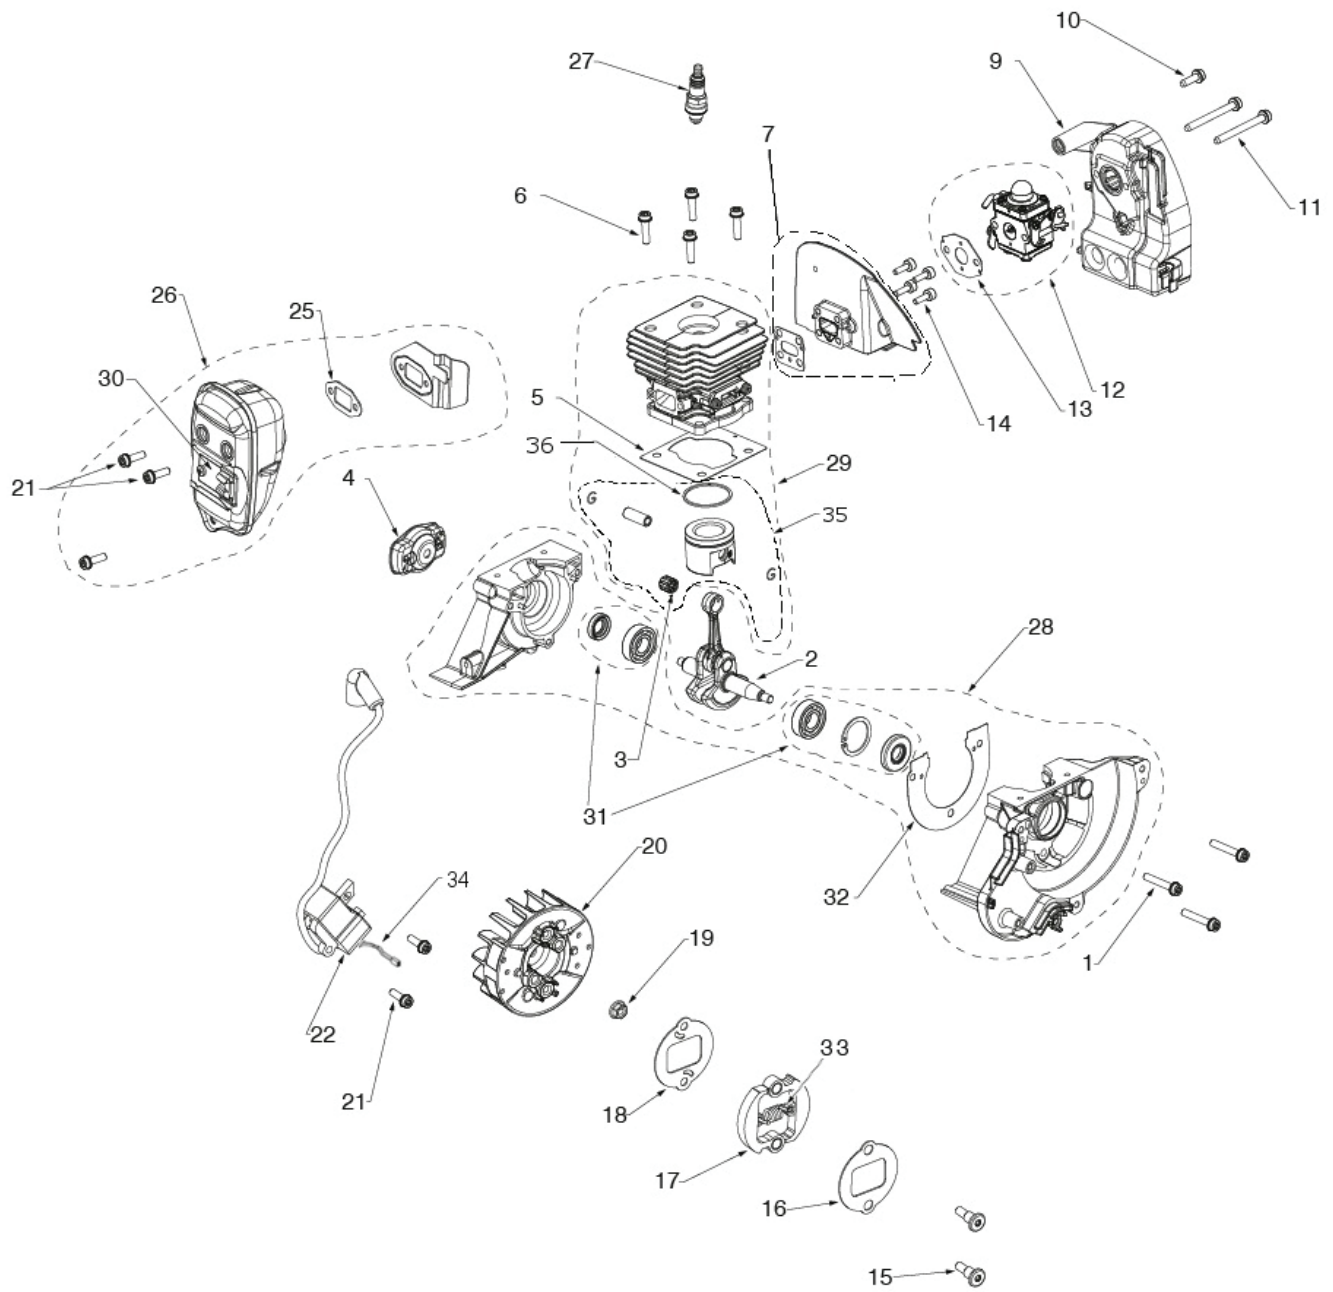

129C

SPARE PARTS LIST

REF.	PART NO.	DESCRIPTION	REMARK	QTY.	KIT
1	525755103	SCREW ITXSCFM		1	
2	522928903	CRANKSHAFT ASSY		1	
3	589568901	NEEDLE BEARING		1	
4	503873305	STARTER PAWL		1	
5	579522901	GASKET		1	
6	525755102	SCREW ITXSCFM		1	
7	536280501	SERVICE KIT	Includes Insulation Wall and Gasket	1	
9	580985501	FILTER HOLDER ASSY		1	
10	573925801	SCREW ITXSCFT		1	
11	573925802	SCREW ITXSCFT		1	
12	545008097	KIT	CARBURETOR	1	
	599604201	SERVICE KIT		1	
13	586853301	GASKET		1	
14	525760906	SCREW ITXSCM		1	
15	525615401	SCREW		1	
16	525613001	WASHER		1	
17	575762202	CLUTCH ASSY	INCL. 33	1	
18	525612901	WASHER		1	
19	731711651	HEXAGON NUT FLANGE		1	
20	510088202	FLYWHEEL		1	
21	525755101	SCREW ITXSCFM		1	
22	597383401	IGNITION MODULE		1	
25	580985801	GASKET		1	
26	545008098	KIT	MUFFLER	1	
27	545008093	KIT	SPARK PLUG	1	
28	580446632	KIT	CRANKCASE	1	
29	591397601	SERVICE KIT	PISTON & CYLINDER	1	
30	580446603	KIT	SPARK ARRESTOR	1	
31	501856201	SEAL KIT		1	
32	579522801	GASKET		1	
33	587037001	SPRING		1	
34	584993902	SHORT CIRCUIT CABLE		1	
35	590553502	SERVICE KIT	PISTON	1	
36	579524601	PISTON RING		1	
	580446604	KIT	CARBURETOR GASKET	1	7,13
	536365801	SERVICE KIT	Gasket kit - Includes fuel cap gasket, insulation wall and gasket, carb adapter gasket, cylinder base gasket, and air filter	1	