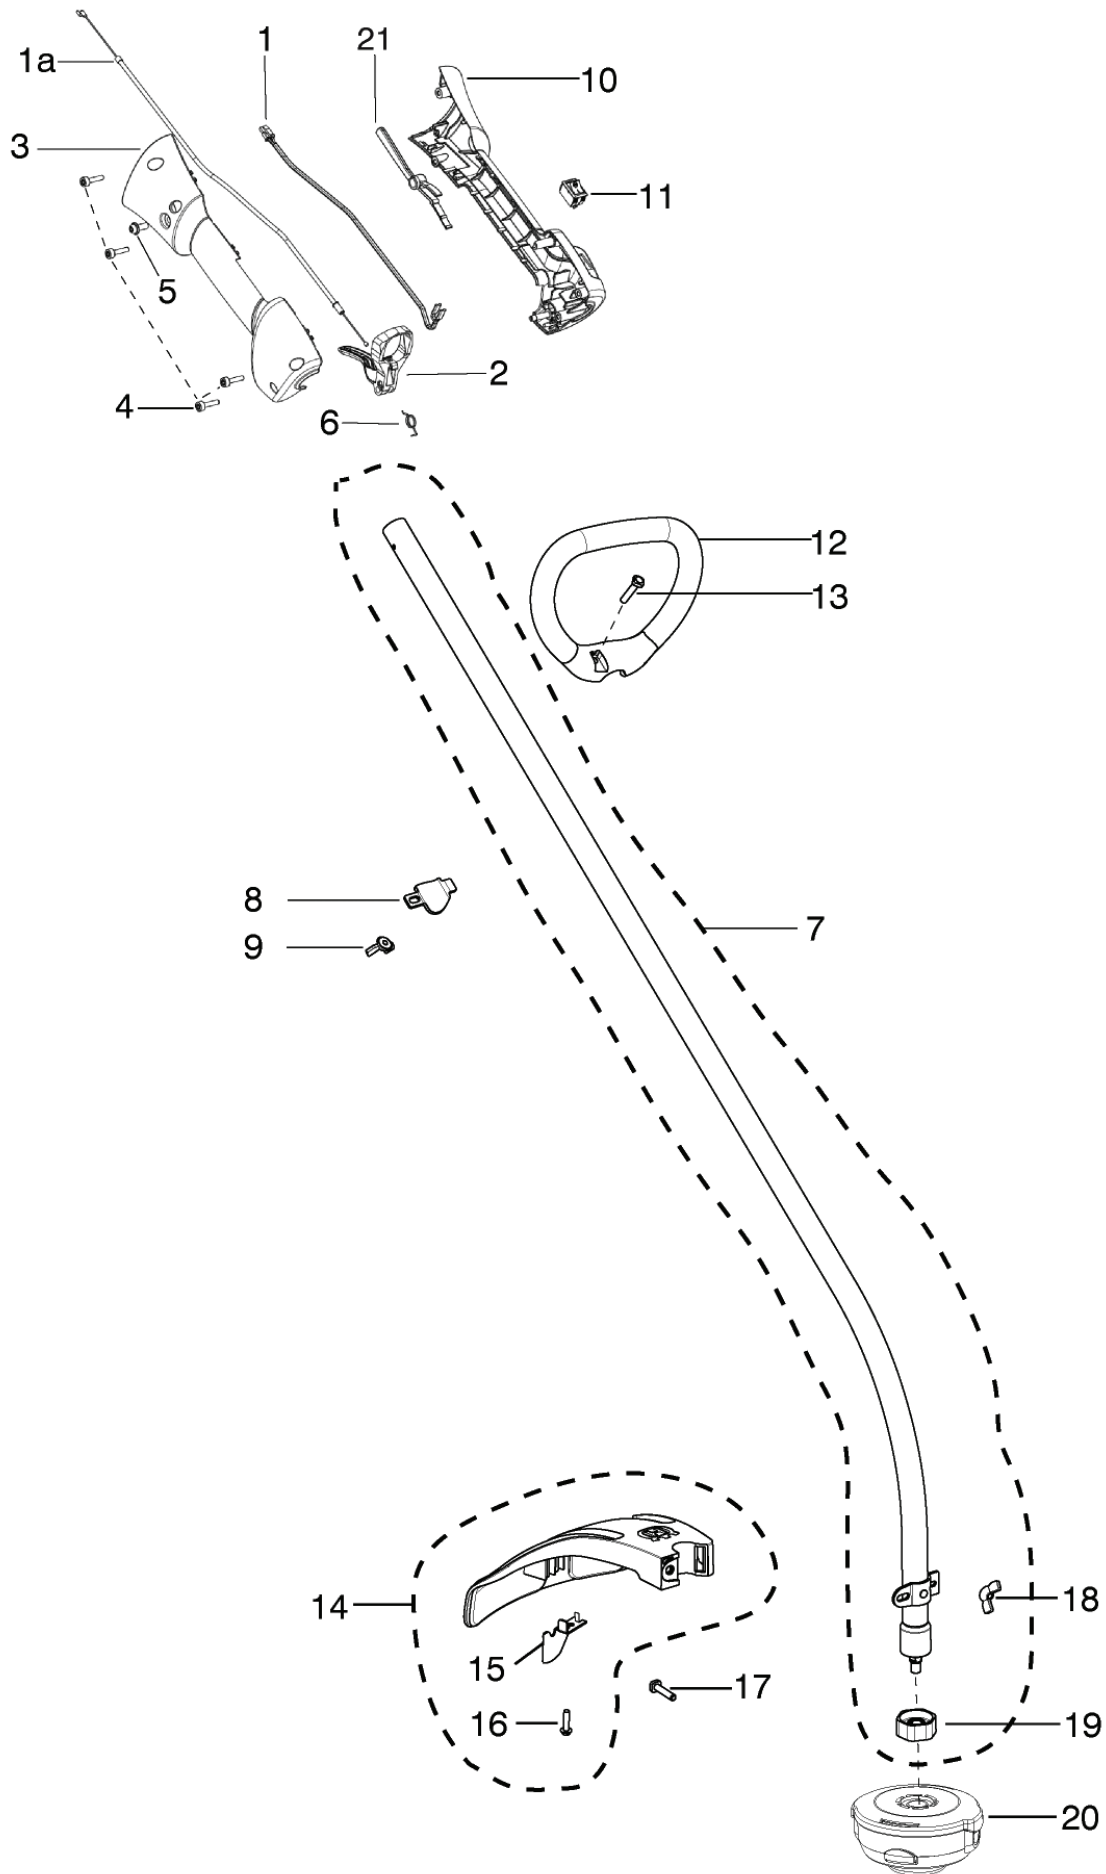

REF.	PART NO.	DESCRIPTION	REMARK	QTY.	KIT
1	584994001	SHORT CIRCUIT CABLE		1	
1a	574489003	THROTTLE ASSY		1	
2	574355301	TRIGGER		1	
3	545223001	THROTTLE		1	
4	574444001	SCREW ITXSCT		1	
5	584294001	SCREW ITXPANT		1	
6	530016454	RETURN SPRING		1	
7	580446609	KIT	For North America sold units	1	
7	580446613	KIT	For units not sold in North America	1	
8	530059185	CLAMP		1	
9	530016152	WING NUT		1	
10	545223201	HOUSING		1	
11	545049309	SWITCH MOMENTARY		1	
12	545042202	HANDLE		1	
13	530015820	SCREW		1	
14	580446610	KIT		1	
15	530052287	BLADE		1	
16	584410001	SCREW		1	
17	530015820	SCREW		1	
18	530015197	NUT		1	
19	545017403	CUP		1	
20	537338305	TRIMMER HEAD		1	
21	574355401	THROTTLE		1	
	580446611	KIT		1	
	584268701	THROTTLE HANDLE ASSY		1