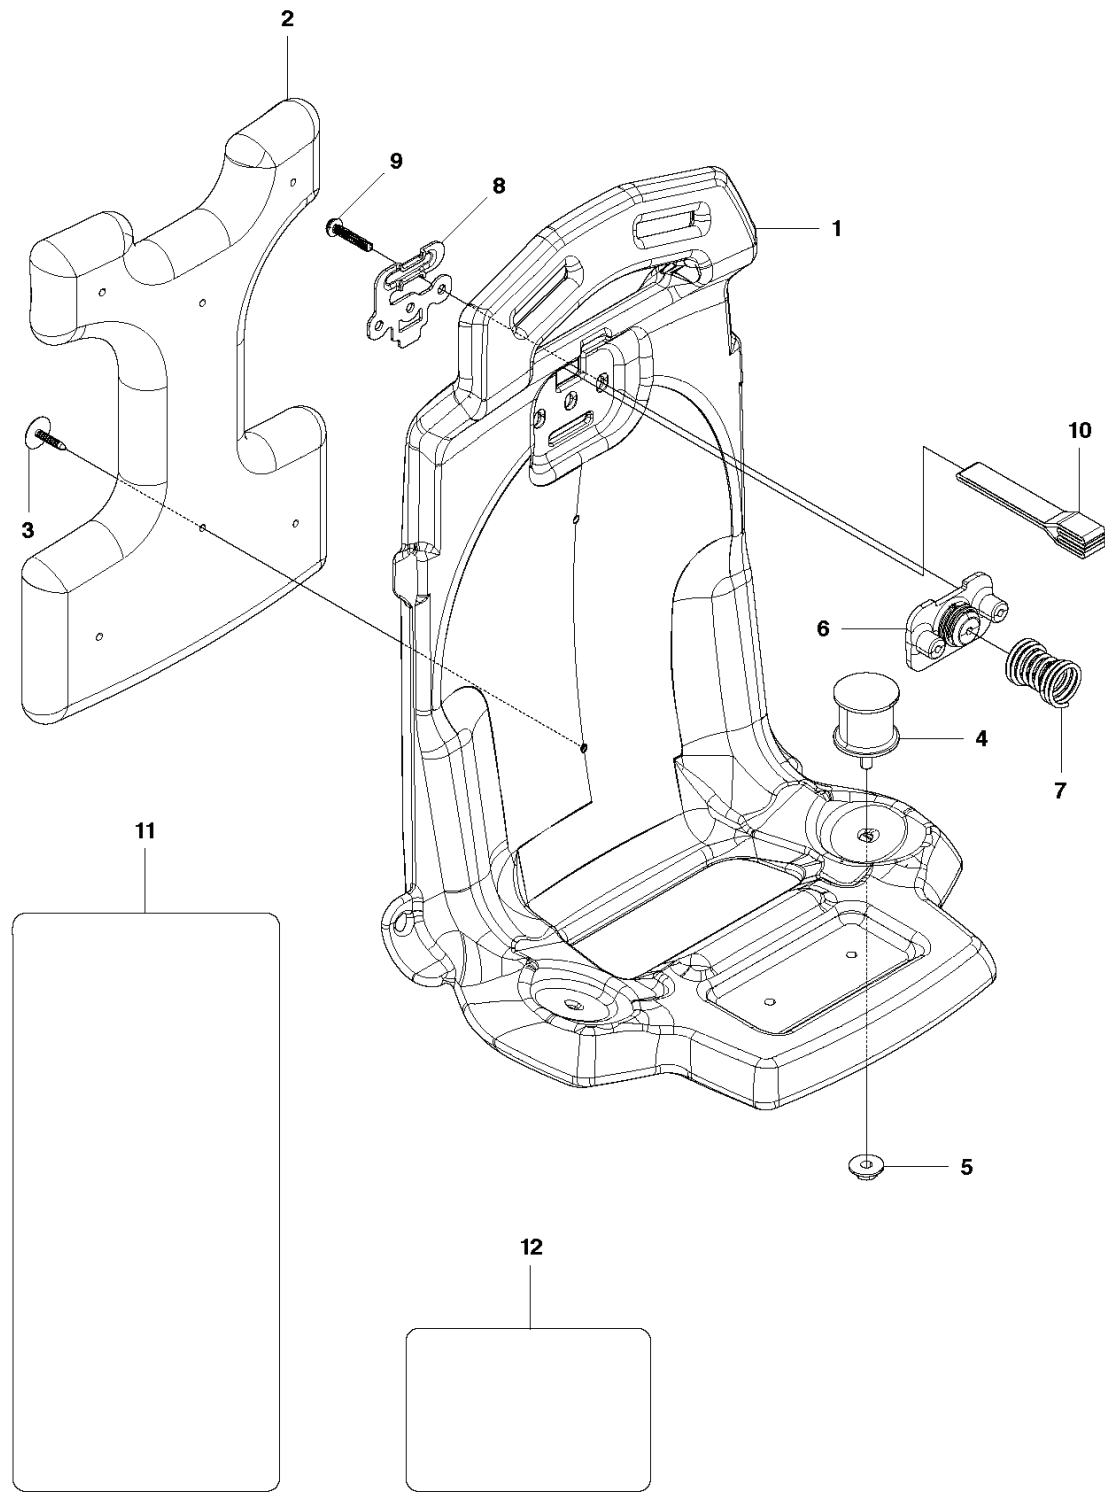

D 130BT

REF.	PART NO.	DESCRIPTION	REMARK	QTY.	KIT
1	504114101	STARTER ASSY		1	
2	504115001	SPIRAL SPRING		1	1
3	504114701	REEL		1	1
4	504114901	ROPE		1	1
5	504114801	ARM		1	1
6	504114601	COLLAR		1	1
7	515367101	SCREW		1	1
8	505303401	KNOB		1	1
9	504114001	STARTER HANDLE		1	1
10	504114201	LABEL		1	
11	506745601	BOLT		4	
12	504114401	PULLEY		1	

A 130BT

REF.	PART NO.	DESCRIPTION	REMARK	QTY.	KIT
1	504106801	TUBE		1	
2	581290701	O-RING		1	
3	504065101	HOSE		1	
4	544274001	CLAMP		1	
5	504064901	CLAMP		1	
6	577078901	TUBE		1	
7	577079301	TUBE		2	
8	504064601	TUBE		1	
9	580524101	CLAMP		1	

J

130BT

REF.	PART NO.	DESCRIPTION	REMARK	QTY.	KIT
1	504118701	CYLINDER		1	
2	504118801	COVER		1	1
3	504118901	COVER		1	1
4	504119001	GASKET		2	1
5	504119201	SCREW		4	1
6	506745201	BOLT		4	
7	504119101	GASKET		1	

M 130BT

REF.	PART NO.	DESCRIPTION	REMARK	QTY.	KIT
1	504147501	FRAME		1	
2	504148201	PAD		1	
3	544270201	CLIP		6	2
4	513667301	DAMPER		2	
5	513667501	NUT		2	
6	504149301	HOLDER		1	
7	504149501	SPRING		1	
8	504149001	PLATE		1	
9	512848101	SCREW		3	
10	504149201	STOP		1	
11	579420701	DECAL		1	
12	580948801	DECAL		1	