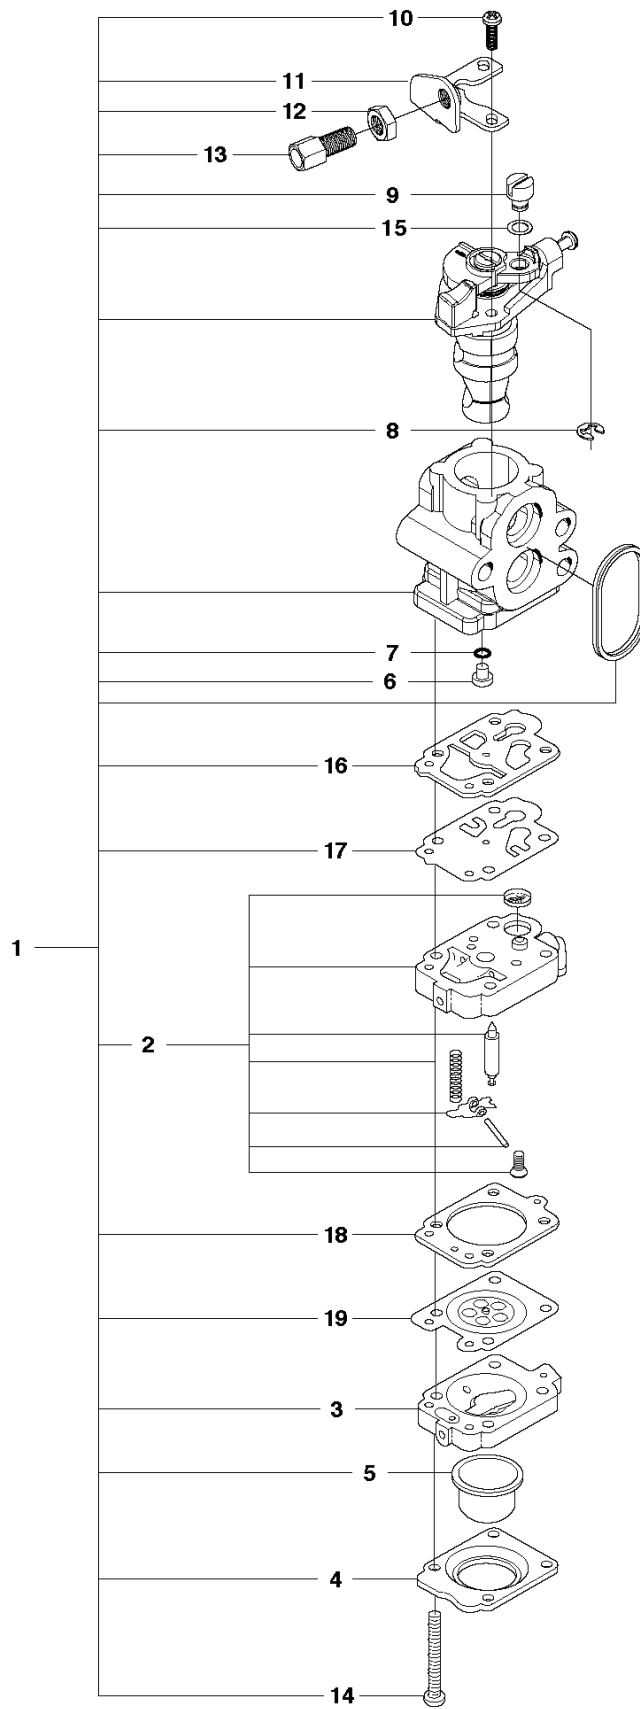

P 130BT
Walbro WYA-73

REF.	PART NO.	DESCRIPTION	REMARK	QTY.	KIT
13				0	
1	504116101	CARBURETTOR		1	
2	502238401	CARBURETTOR BODY		1	1
3	506740901	BODY		1	1
4	506741001	COVER		1	1
5	505306701	PUMP		1	1
6	502238601	JET		1	1
7	505307501	O-RING		1	1
8	506738601	RETAINER RING		1	1
9	506741201	SWIVEL		1	1
10	505307901	SCREW		2	1
11	506746001	BRACKET		1	1
12	506612601	NUT		1	1
14	506741101	SCREW		4	1
15	506746101	WASHER		1	1
16	506745101	GASKET		1	1
17	506689801	DIAPHRAGM		1	1
18	506740801	GASKET		1	1
19	505306801	DIAPHRAGM		1	1