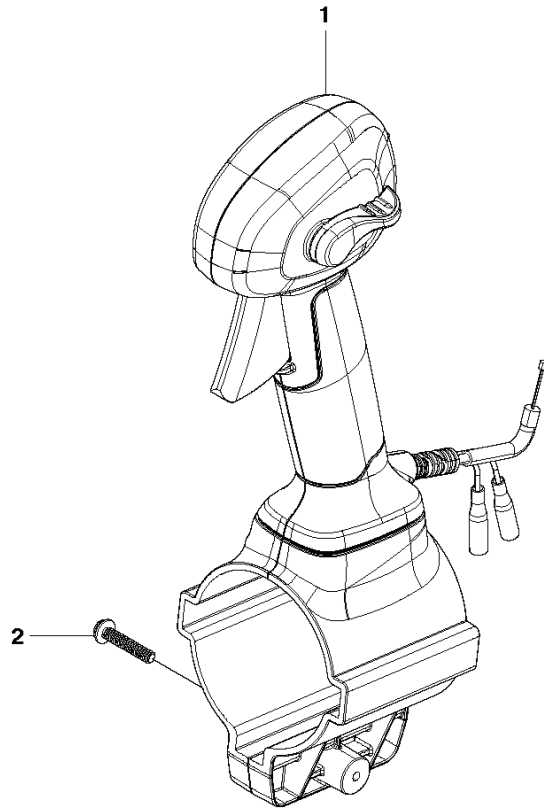

B 130BT

REF.	PART NO.	DESCRIPTION	REMARK	QTY.	KIT
1	584242101	HANDLE ASSY		1	
2	512848101	SCREW		1	1