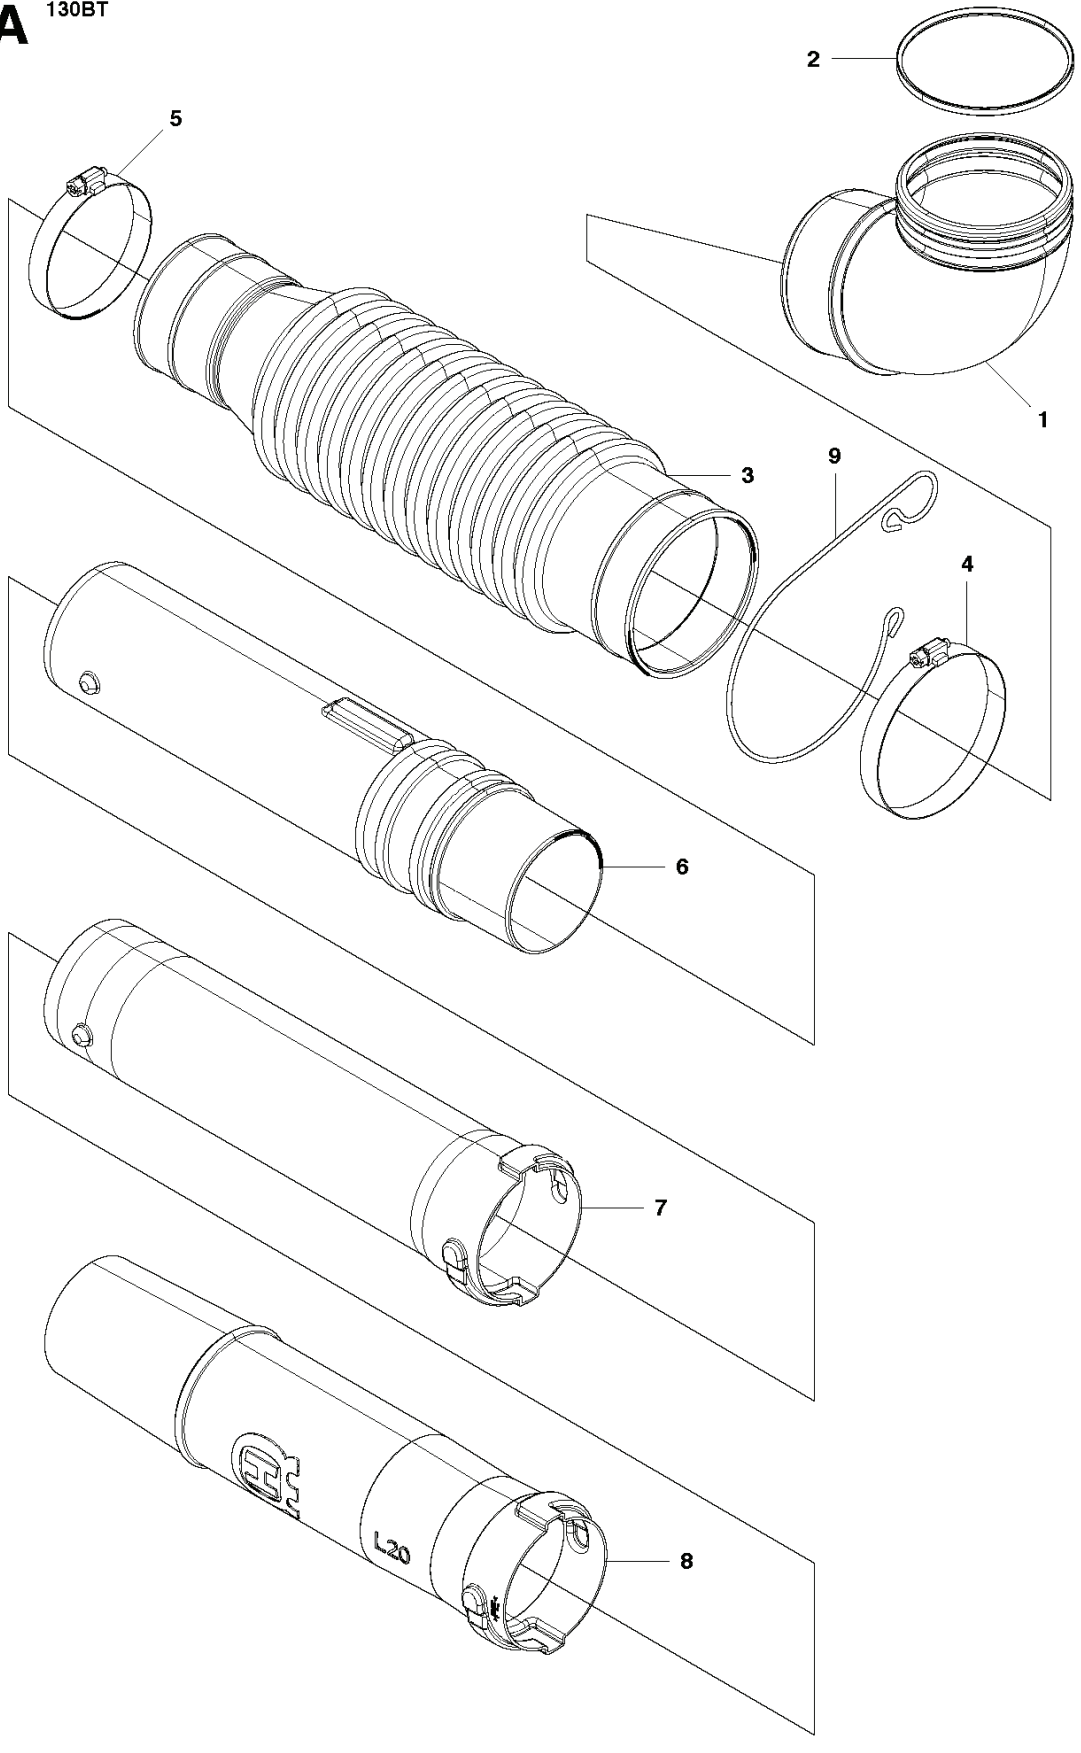

130 BT

SPARE PARTS LIST

F 130BT

REF.	PART NO.	DESCRIPTION	REMARK	QTY.	KIT
1	504117001	MUFFLER ASSY		1	
2	504117301	EXHAUST DUCT		1	1
3	504117201	SPARK ARRESTER		1	1
4	544362701	BOLT		2	1
5	504117101	GASKET		1	
6	510905601	BOLT		2	

K 130BT

REF.	PART NO.	DESCRIPTION	REMARK	QTY.	KIT
1	504119401	CRANKCASE		1	
2	504121201	GASKET		1	
3	522639001	BEARING		2	
4	504121501	SEALING		1	
5	504121301	SEALING		1	
6	504121001	SNAP RING		2	
7	504114301	SCREW		3	
8	511392601	COVER		1	
9	504119601	SCREW		2	
10	576389101	PISTON		1	
11	504120501	PISTON RING		2	
12	577501601	PISTON PIN		1	
13	504120901	SNAP RING		2	
14	504120101	BEARING		1	
15	504120201	WASHER		2	
16	504119301	CRANKSHAFT		1	
17	506689401	KEY		1	

D 130BT

REF.	PART NO.	DESCRIPTION	REMARK	QTY.	KIT
1	504114101	STARTER ASSY		1	
2	504115001	SPIRAL SPRING		1	1
3	504114701	REEL		1	1
4	504114901	ROPE		1	1
5	504114801	ARM		1	1
6	504114601	COLLAR		1	1
7	515367101	SCREW		1	1
8	505303401	KNOB		1	1
9	504114001	STARTER HANDLE		1	1
10	504114201	LABEL		1	
11	506745601	BOLT		4	
12	504114401	PULLEY		1	

A 130BT

REF.	PART NO.	DESCRIPTION	REMARK	QTY.	KIT
1	504106801	TUBE		1	
2	581290701	O-RING		1	
3	504065101	HOSE		1	
4	544274001	CLAMP		1	
5	504064901	CLAMP		1	
6	577078901	TUBE		1	
7	577079301	TUBE		2	
8	504064601	TUBE		1	
9	580524101	CLAMP		1	