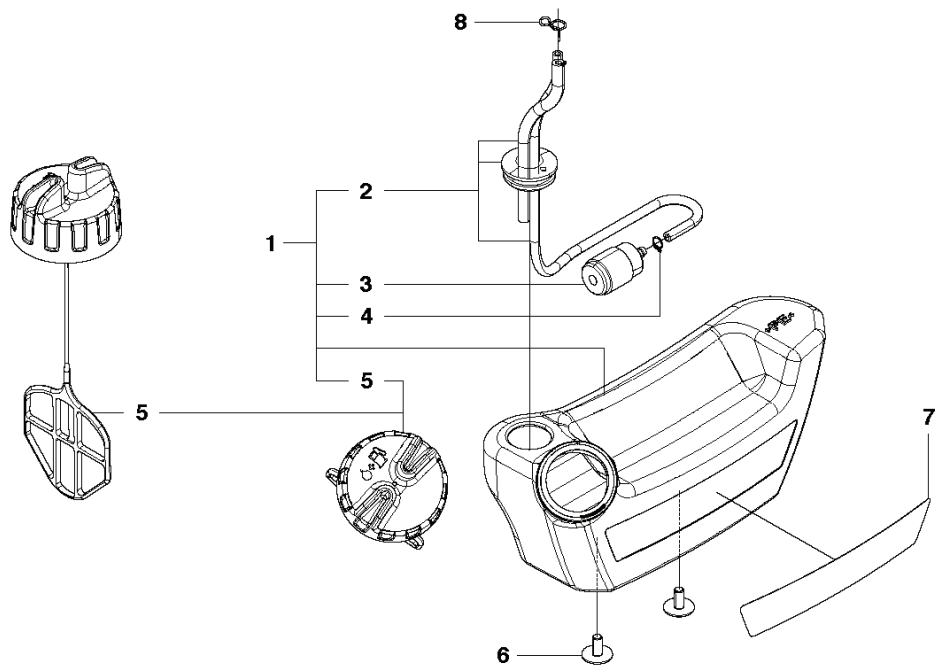

G 130BT

REF.	PART NO.	DESCRIPTION	REMARK	QTY.	KIT
1	581415301	FUEL TANK	US	1	
2	504117601	HOSE ASSY		1	1
3	503443201	FUEL FILTER		1	1
4	506707001	CLIP		1	1
5	578931503	FUEL CAP ASSY		1	1
6	544273101	SCREW		2	
7	504117802	DECAL		1	
8	506741501	CLIP		1	1