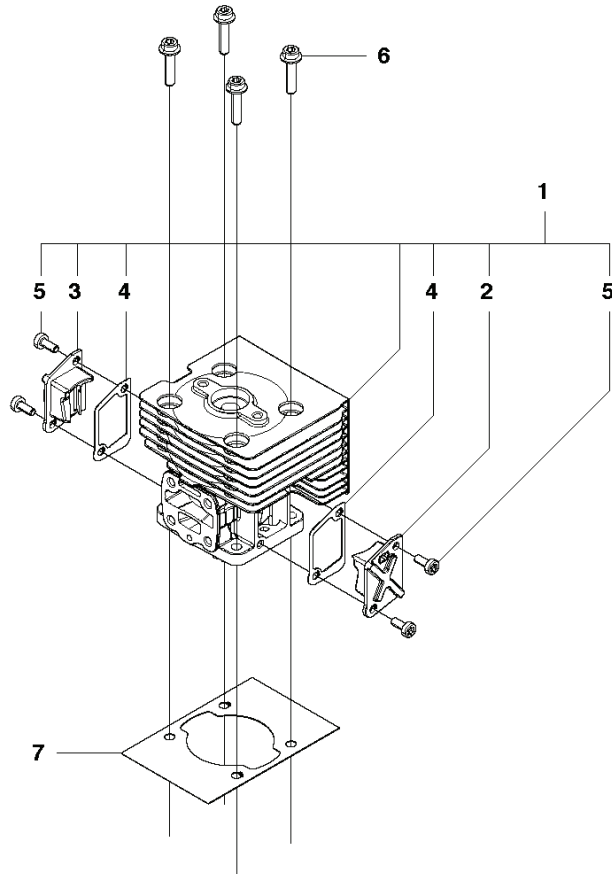

K 130BT

REF.	PART NO.	DESCRIPTION	REMARK	QTY.	KIT
1	504119401	CRANKCASE		1	
2	504121201	GASKET		1	
3	522639001	BEARING		2	
4	504121501	SEALING		1	
5	504121301	SEALING		1	
6	504121001	SNAP RING		2	
7	504114301	SCREW		3	
8	511392601	COVER		1	
9	504119601	SCREW		2	
10	576389101	PISTON		1	
11	504120501	PISTON RING		2	
12	577501601	PISTON PIN		1	
13	504120901	SNAP RING		2	
14	504120101	BEARING		1	
15	504120201	WASHER		2	
16	504119301	CRANKSHAFT		1	
17	506689401	KEY		1	

D 130BT

REF.	PART NO.	DESCRIPTION	REMARK	QTY.	KIT
1	504114101	STARTER ASSY		1	
2	504115001	SPIRAL SPRING		1	1
3	504114701	REEL		1	1
4	504114901	ROPE		1	1
5	504114801	ARM		1	1
6	504114601	COLLAR		1	1
7	515367101	SCREW		1	1
8	505303401	KNOB		1	1
9	504114001	STARTER HANDLE		1	1
10	504114201	LABEL		1	
11	506745601	BOLT		4	
12	504114401	PULLEY		1	

A 130BT

REF.	PART NO.	DESCRIPTION	REMARK	QTY.	KIT
1	504106801	TUBE		1	
2	581290701	O-RING		1	
3	504065101	HOSE		1	
4	544274001	CLAMP		1	
5	504064901	CLAMP		1	
6	577078901	TUBE		1	
7	577079301	TUBE		2	
8	504064601	TUBE		1	
9	580524101	CLAMP		1	

J

130BT

REF.	PART NO.	DESCRIPTION	REMARK	QTY.	KIT
1	504118701	CYLINDER		1	
2	504118801	COVER		1	1
3	504118901	COVER		1	1
4	504119001	GASKET		2	1
5	504119201	SCREW		4	1
6	506745201	BOLT		4	
7	504119101	GASKET		1	