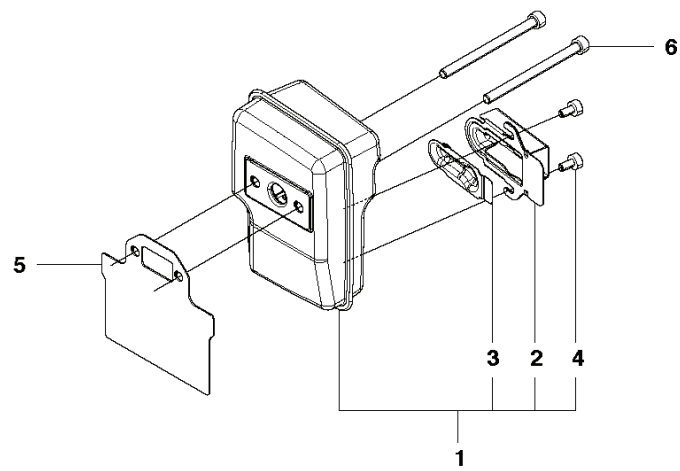

130 BT

SPARE PARTS LIST

F 130BT

REF.	PART NO.	DESCRIPTION	REMARK	QTY.	KIT
1	504117001	MUFFLER ASSY		1	
2	504117301	EXHAUST DUCT		1	1
3	504117201	SPARK ARRESTER		1	1
4	544362701	BOLT		2	1
5	504117101	GASKET		1	
6	510905601	BOLT		2	

K 130BT

REF.	PART NO.	DESCRIPTION	REMARK	QTY.	KIT
1	504119401	CRANKCASE		1	
2	504121201	GASKET		1	
3	522639001	BEARING		2	
4	504121501	SEALING		1	
5	504121301	SEALING		1	
6	504121001	SNAP RING		2	
7	504114301	SCREW		3	
8	511392601	COVER		1	
9	504119601	SCREW		2	
10	576389101	PISTON		1	
11	504120501	PISTON RING		2	
12	577501601	PISTON PIN		1	
13	504120901	SNAP RING		2	
14	504120101	BEARING		1	
15	504120201	WASHER		2	
16	504119301	CRANKSHAFT		1	
17	506689401	KEY		1	

A 130BT

REF.	PART NO.	DESCRIPTION	REMARK	QTY.	KIT
1	504106801	TUBE		1	
2	581290701	O-RING		1	
3	504065101	HOSE		1	
4	544274001	CLAMP		1	
5	504064901	CLAMP		1	
6	577078901	TUBE		1	
7	577079301	TUBE		2	
8	504064601	TUBE		1	
9	580524101	CLAMP		1	