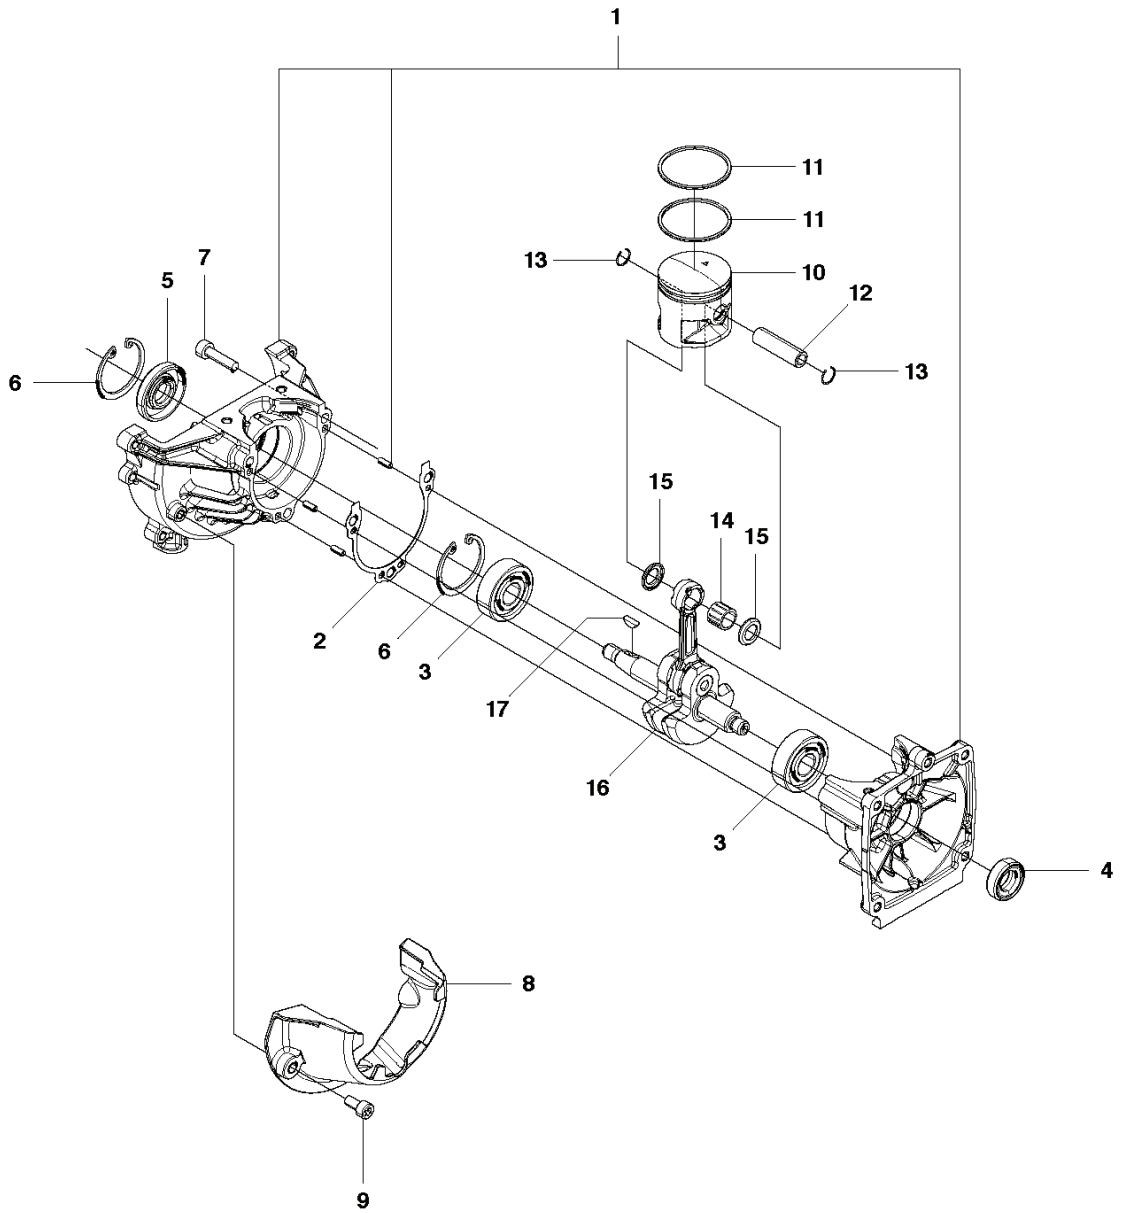

130 BT

SPARE PARTS LIST

F 130BT

REF.	PART NO.	DESCRIPTION	REMARK	QTY.	KIT
1	504117001	MUFFLER ASSY		1	
2	504117301	EXHAUST DUCT		1	1
3	504117201	SPARK ARRESTER		1	1
4	544362701	BOLT		2	1
5	504117101	GASKET		1	
6	510905601	BOLT		2	

K 130BT

REF.	PART NO.	DESCRIPTION	REMARK	QTY.	KIT
1	504119401	CRANKCASE		1	
2	504121201	GASKET		1	
3	522639001	BEARING		2	
4	504121501	SEALING		1	
5	504121301	SEALING		1	
6	504121001	SNAP RING		2	
7	504114301	SCREW		3	
8	511392601	COVER		1	
9	504119601	SCREW		2	
10	576389101	PISTON		1	
11	504120501	PISTON RING		2	
12	577501601	PISTON PIN		1	
13	504120901	SNAP RING		2	
14	504120101	BEARING		1	
15	504120201	WASHER		2	
16	504119301	CRANKSHAFT		1	
17	506689401	KEY		1	

D 130BT

REF.	PART NO.	DESCRIPTION	REMARK	QTY.	KIT
1	504114101	STARTER ASSY		1	
2	504115001	SPIRAL SPRING		1	1
3	504114701	REEL		1	1
4	504114901	ROPE		1	1
5	504114801	ARM		1	1
6	504114601	COLLAR		1	1
7	515367101	SCREW		1	1
8	505303401	KNOB		1	1
9	504114001	STARTER HANDLE		1	1
10	504114201	LABEL		1	
11	506745601	BOLT		4	
12	504114401	PULLEY		1	

A 130BT

REF.	PART NO.	DESCRIPTION	REMARK	QTY.	KIT
1	504106801	TUBE		1	
2	581290701	O-RING		1	
3	504065101	HOSE		1	
4	544274001	CLAMP		1	
5	504064901	CLAMP		1	
6	577078901	TUBE		1	
7	577079301	TUBE		2	
8	504064601	TUBE		1	
9	580524101	CLAMP		1	