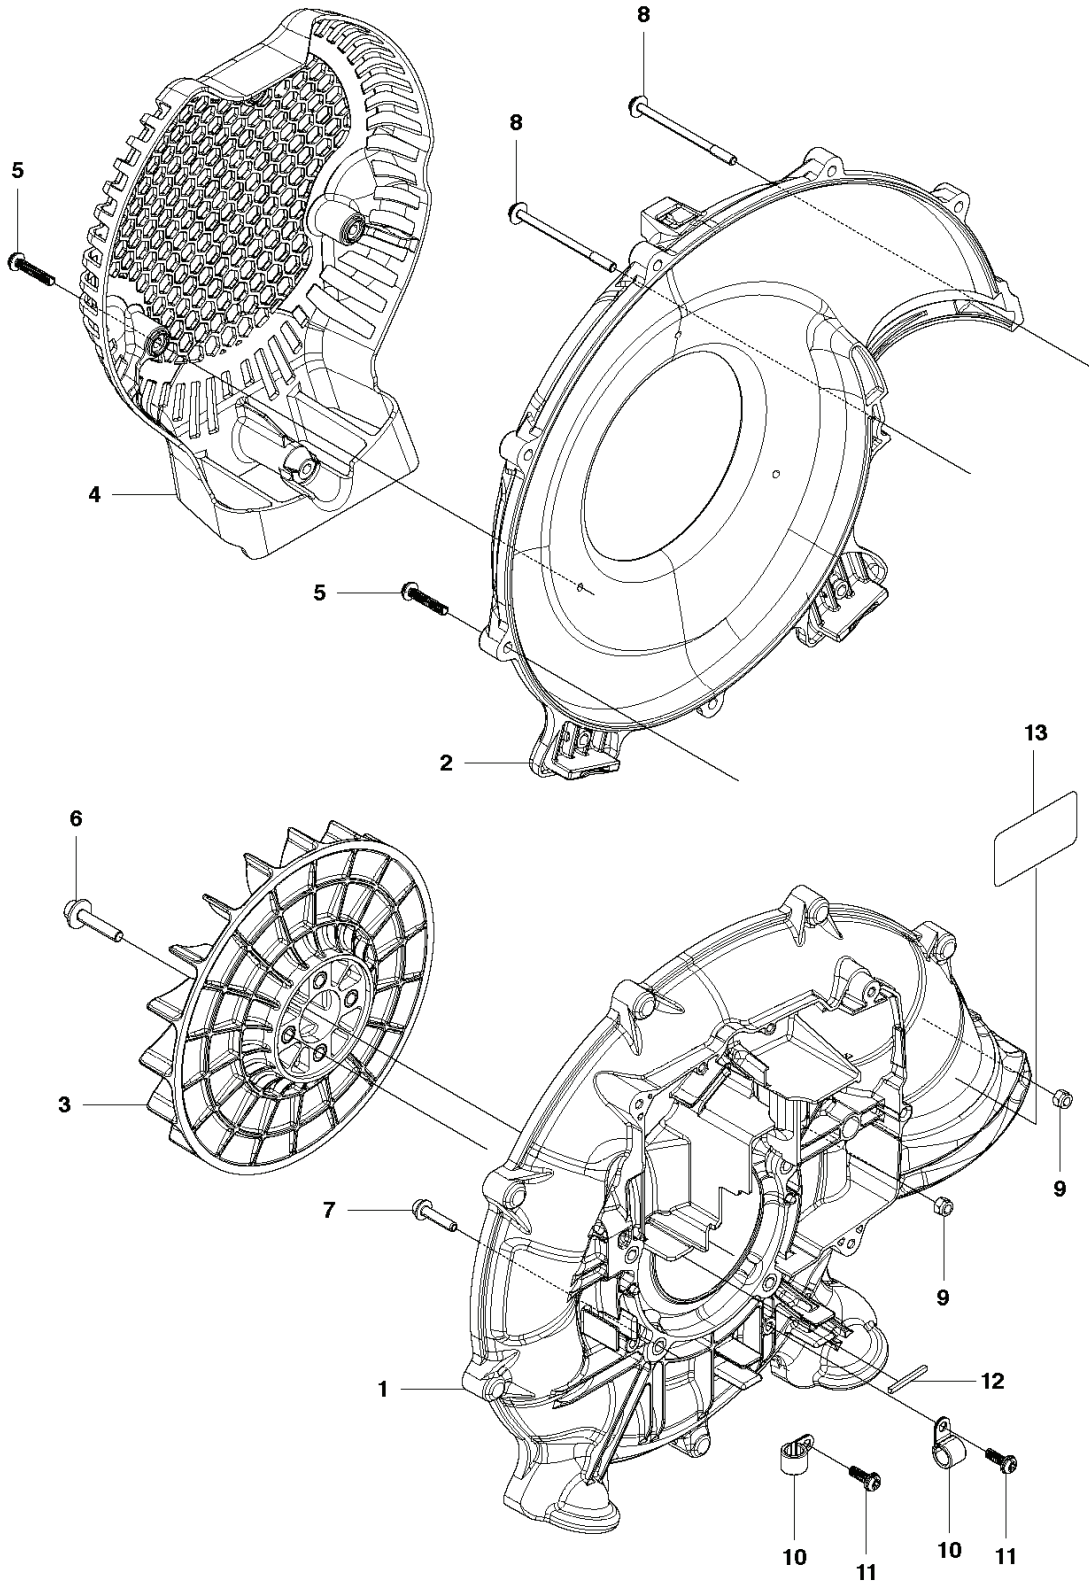

L 130BT

REF.	PART NO.	DESCRIPTION	REMARK	QTY.	KIT
1	504122001	FAN HOUSING		1	
2	504143501	FAN HOUSING		1	
3	504121901	FAN		1	
4	504144401	COVER		1	
5	512848101	SCREW		11	
6	521862201	BOLT		4	
7	506745201	BOLT		4	
8	544264601	SCREW		2	
9	514183901	NUT		2	
10	504122301	CLAMP		2	
11	512847901	SCREW		2	
12	511682701	SEAL		1	
13	523071401	LABEL		1