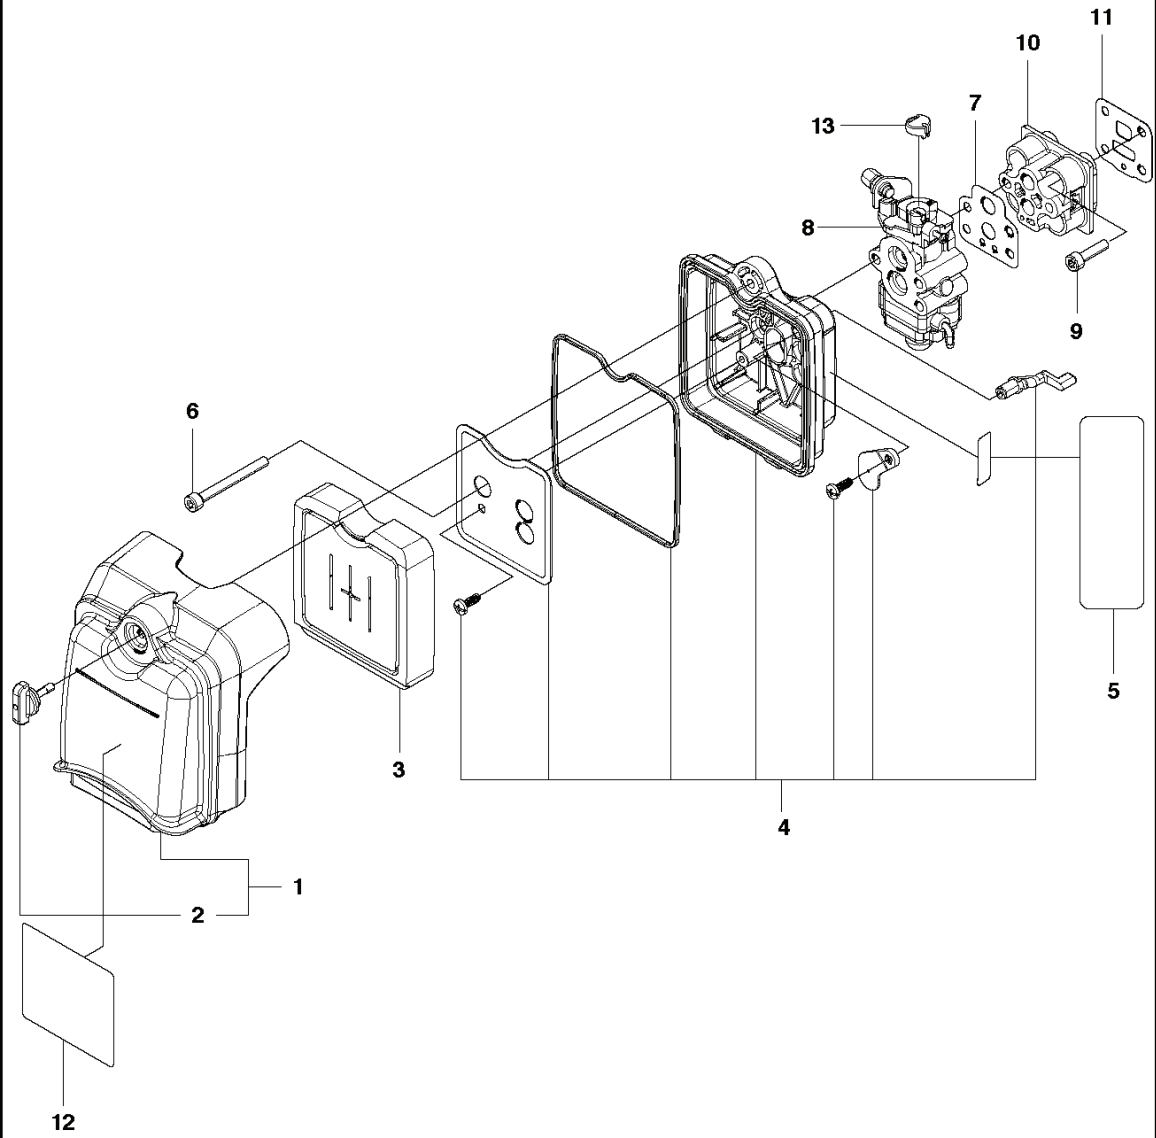

E 130BT

REF.	PART NO.	DESCRIPTION	REMARK	QTY.	KIT
1	504115201	COVER		1	
2	504115101	KNOB		1	1
3	504115301	AIR FILTER		1	
4	504116601	BODY&SCREEN		1	
5	585512101	DECAL		1	
6	504116501	SCREW		2	
7	504116201	GASKET		1	
8	504116101	CARBURETTOR		1	
9	504114301	SCREW		4	
10	504116301	INSULATION		1	
11	504116401	GASKET		1	
12	581088801	DECAL		1	
13	513352401	HUB CAP		1