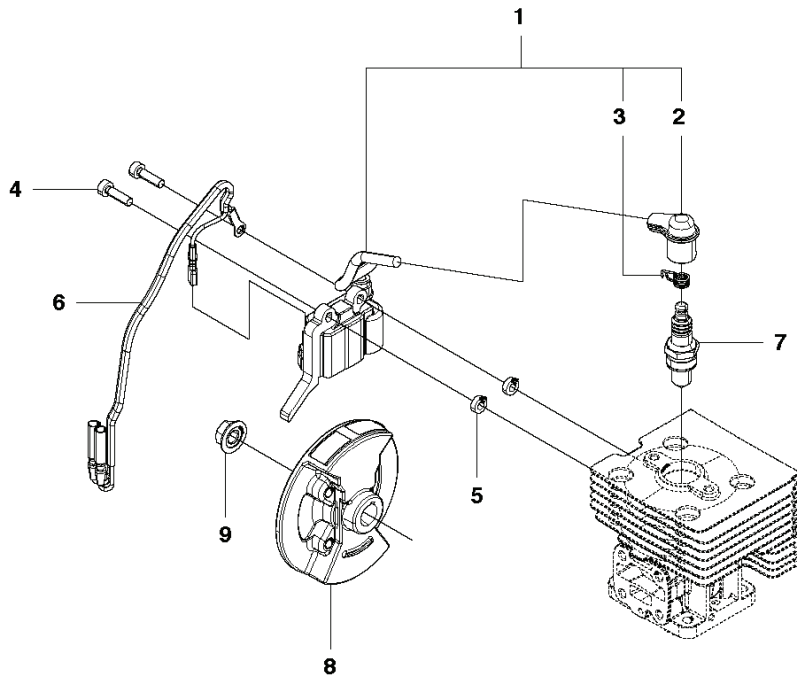

B 130BT

REF.	PART NO.	DESCRIPTION	REMARK	QTY.	KIT
1	584242101	HANDLE ASSY		1	
2	512848101	SCREW		1	1

N 130BT

REF.	PART NO.	DESCRIPTION	REMARK	QTY.	KIT
1	585149701	HARNESS		1	
2	585149801	HARNESS		1	
3	544270001	CLIP		2	

H 130BT

REF.	PART NO.	DESCRIPTION	REMARK	QTY.	KIT
1	504118401	IGNITION MODULE		1	
2	512444001	HUB CAP		1	1
3	504118201	SPRING		1	1
4	506745701	BOLT		2	
5	504118601	SPACER		2	
6	504118501	CABLE		1	
7	506615101	SPARK PLUG		1	
8	504118101	FLYWHEEL		1	
9	504118001	NUT		1	