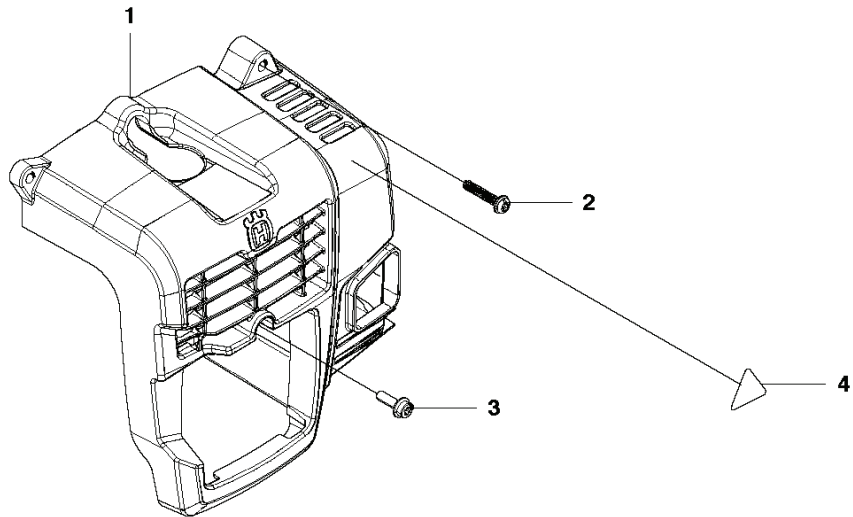

C 130BT

REF.	PART NO.	DESCRIPTION	REMARK	QTY.	KIT
1	504107001	COVER		1	
2	512848101	SCREW		3	
3	506745601	BOLT		1	
4	521553601	LABEL		1