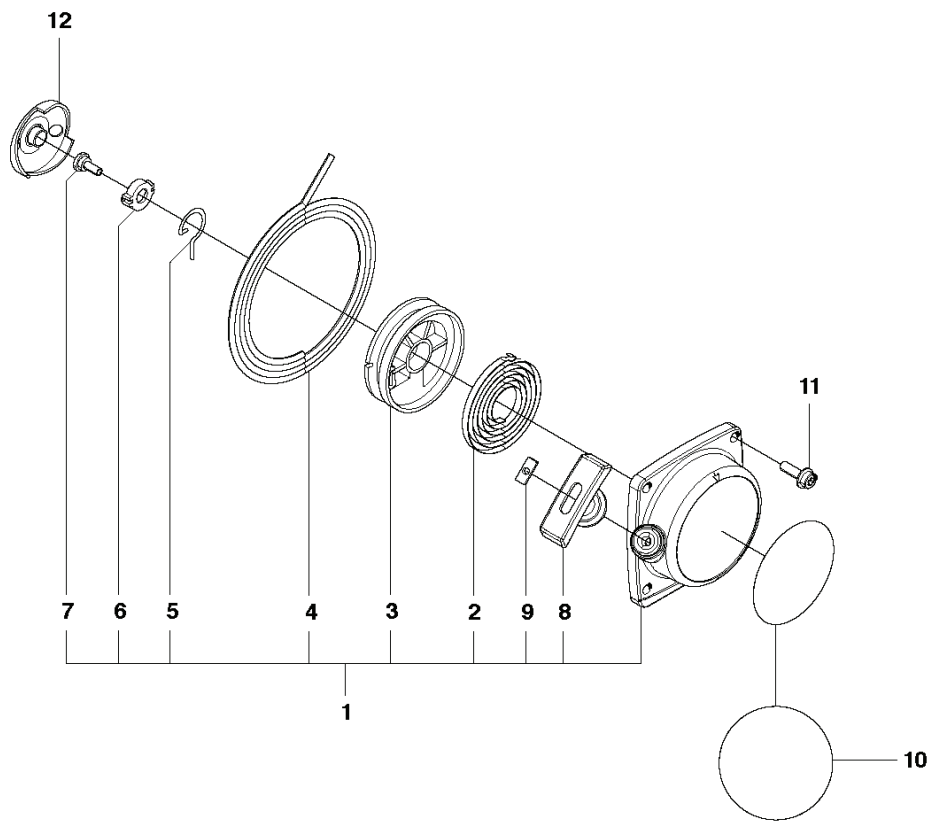

130 BT

SPARE PARTS LIST

F 130BT

REF.	PART NO.	DESCRIPTION	REMARK	QTY.	KIT
1	504117001	MUFFLER ASSY		1	
2	504117301	EXHAUST DUCT		1	1
3	504117201	SPARK ARRESTER		1	1
4	544362701	BOLT		2	1
5	504117101	GASKET		1	
6	510905601	BOLT		2	

K 130BT

REF.	PART NO.	DESCRIPTION	REMARK	QTY.	KIT
1	504119401	CRANKCASE		1	
2	504121201	GASKET		1	
3	522639001	BEARING		2	
4	504121501	SEALING		1	
5	504121301	SEALING		1	
6	504121001	SNAP RING		2	
7	504114301	SCREW		3	
8	511392601	COVER		1	
9	504119601	SCREW		2	
10	576389101	PISTON		1	
11	504120501	PISTON RING		2	
12	577501601	PISTON PIN		1	
13	504120901	SNAP RING		2	
14	504120101	BEARING		1	
15	504120201	WASHER		2	
16	504119301	CRANKSHAFT		1	
17	506689401	KEY		1	

D 130BT

REF.	PART NO.	DESCRIPTION	REMARK	QTY.	KIT
1	504114101	STARTER ASSY		1	
2	504115001	SPIRAL SPRING		1	1
3	504114701	REEL		1	1
4	504114901	ROPE		1	1
5	504114801	ARM		1	1
6	504114601	COLLAR		1	1
7	515367101	SCREW		1	1
8	505303401	KNOB		1	1
9	504114001	STARTER HANDLE		1	1
10	504114201	LABEL		1	
11	506745601	BOLT		4	
12	504114401	PULLEY		1	

A 130BT

REF.	PART NO.	DESCRIPTION	REMARK	QTY.	KIT
1	504106801	TUBE		1	
2	581290701	O-RING		1	
3	504065101	HOSE		1	
4	544274001	CLAMP		1	
5	504064901	CLAMP		1	
6	577078901	TUBE		1	
7	577079301	TUBE		2	
8	504064601	TUBE		1	
9	580524101	CLAMP		1	