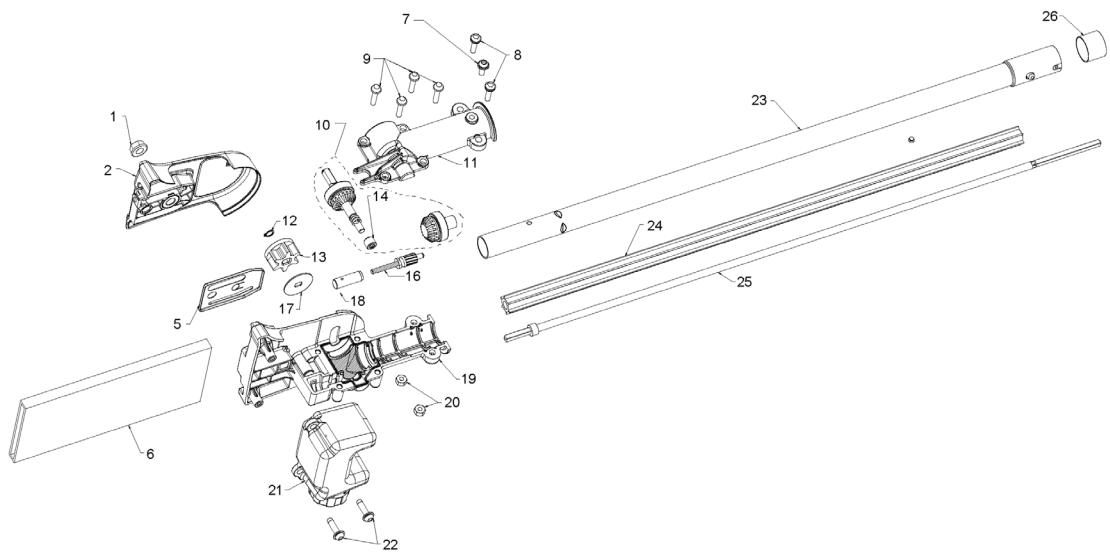

# **SPARE PARTS LIST**

---

REF.	PART NO.	DESCRIPTION	REMARK	QTY.	KIT
1	530015917	NUT		1	
2	587640701	CLAMP ASSY		1	
5	530056523	PLATE		1	
6	537129901	BAR COVER		1	
7	530015805	SCREW		1	
8	530016312	SCREW		2	
9	530015886	SCREW		4	
10	530071646	SERVICE KIT		1	
11	587546801	HOUSING		1	
12	530056563	RETAINER		1	
13	530056520	SPROCKET.		1	
14	530056564	BEARING		1	
16	530053764	ASSY--GEAR PLUNGER.		1	
17	530056521	WASHER		1	
18	530057347	ASSY OIL BLOCK		1	
19	587552302	HOUSING		1	
20	530015768	NUT		2	
21	530150266	ASSY--OIL TANK.		1	
22	530015843	SCREW		2	
23	545092502	TUBE		1	
24	545092707	DRIVE SHAFT		1	
25	530096218	SHAFT		1	
26	530055503	TUBE CAP		1	

**⚠ WARNING**

All repairs, adjustments and maintenance not described in the Operator's Manual must be performed by Qualified Service Personnel.

---

REF.	PART NO.	DESCRIPTION	REMARK	QTY.	KIT
1	576139401	ASSEMBLY		1	
2	545223001	THROTTLE		1	
3	530016449	SCREW		4	
4	530015805	SCREW		1	
5	530016454	RETURN SPRING		1	
6	574355301	TRIGGER		1	
7	574355401	THROTTLE		1	
8	545223201	HOUSING		1	
9	545049309	SWITCH MOMENTARY		1	
10	545042201	HANDLE		1	
11	530015820	SCREW		1	
12	575261201	KIT		1	
13	530059185	CLAMP		1	
14	530091373	WING NUT		1	
15	575261201	KIT		1	