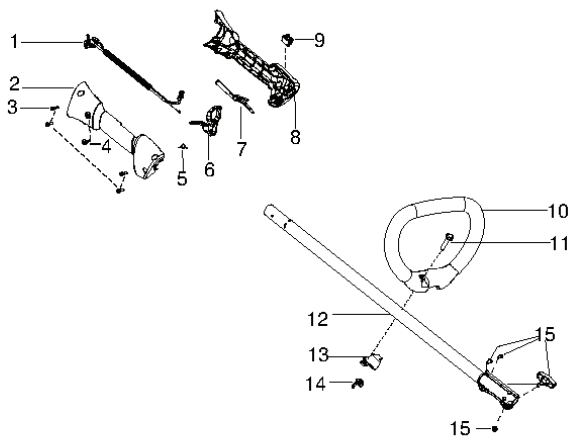

# **SPARE PARTS LIST**

---

REF.	PART NO.	DESCRIPTION	REMARK	QTY.	KIT
1	530015917	NUT		1	
2	587640701	CLAMP ASSY		1	
5	530056523	PLATE		1	
6	537129901	BAR COVER		1	
7	530015805	SCREW		1	
8	530016312	SCREW		2	
9	530015886	SCREW		4	
10	530071646	SERVICE KIT		1	
11	587546801	HOUSING		1	
12	530056563	RETAINER		1	
13	530056520	SPROCKET.		1	
14	530056564	BEARING		1	
16	530053764	ASSY--GEAR PLUNGER.		1	
17	530056521	WASHER		1	
18	530057347	ASSY OIL BLOCK		1	
19	587552302	HOUSING		1	
20	530015768	NUT		2	
21	530150266	ASSY--OIL TANK.		1	
22	530015843	SCREW		2	
23	545092502	TUBE		1	
24	545092707	DRIVE SHAFT		1	
25	530096218	SHAFT		1	
26	530055503	TUBE CAP		1	

**⚠ WARNING**

All repairs, adjustments and maintenance not described in the Operator's Manual must be performed by Qualified Service Personnel.

---

REF.	PART NO.	DESCRIPTION	REMARK	QTY.	KIT
1	576139401	ASSEMBLY		1	
2	545223001	THROTTLE		1	
3	530016449	SCREW		4	
4	530015805	SCREW		1	
5	530016454	RETURN SPRING		1	
6	574355301	TRIGGER		1	
7	574355401	THROTTLE		1	
8	545223201	HOUSING		1	
9	545049309	SWITCH MOMENTARY		1	
10	545042201	HANDLE		1	
11	530015820	SCREW		1	
12	575261201	KIT		1	
13	530059185	CLAMP		1	
14	530091373	WING NUT		1	
15	575261201	KIT		1	