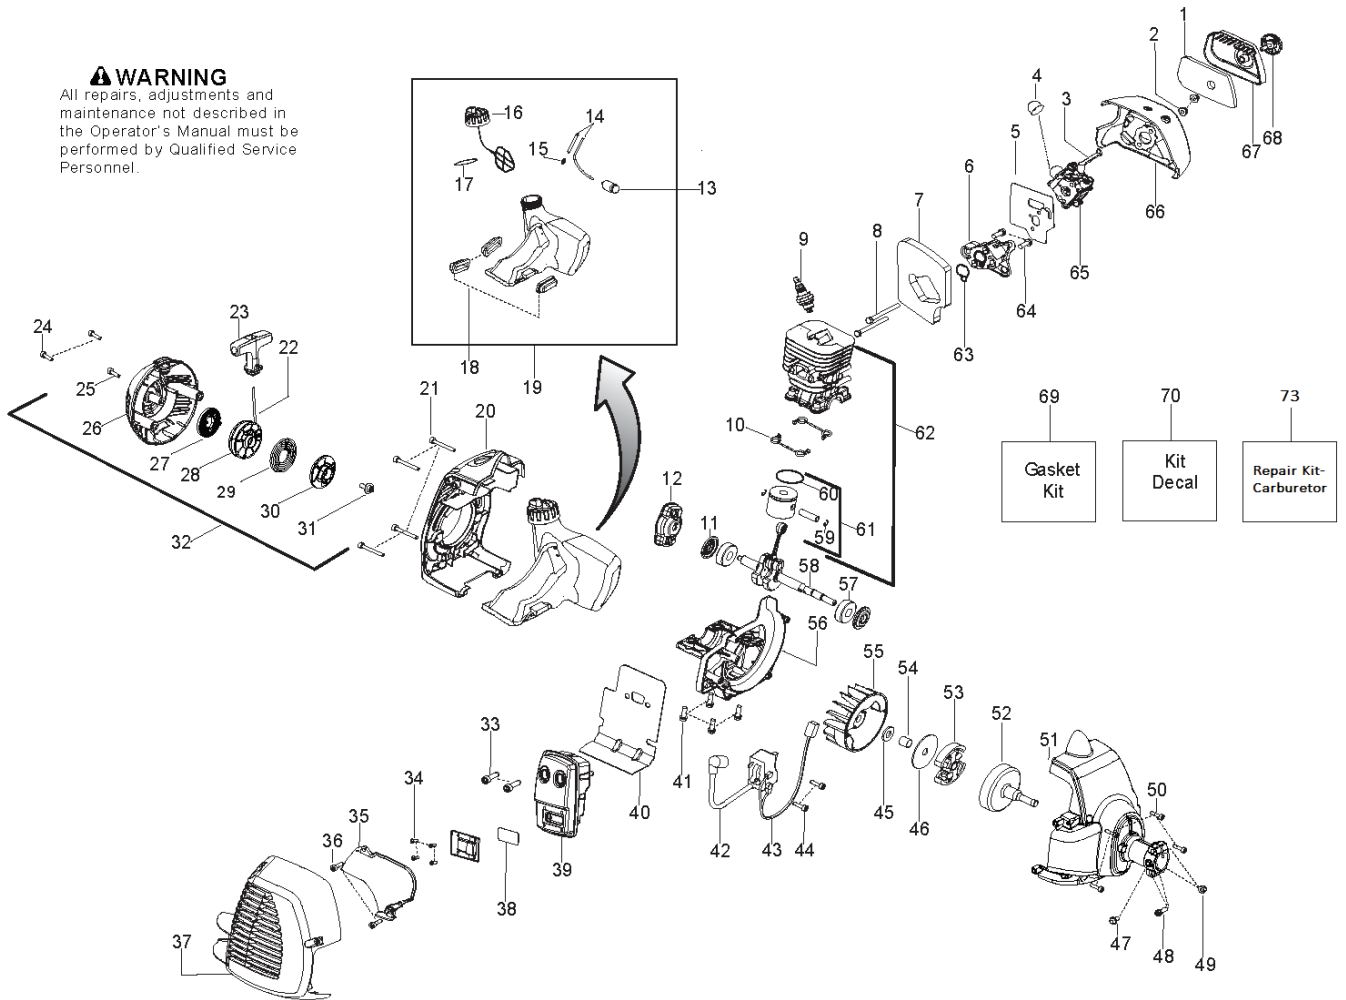

⚠ WARNING

All repairs, adjustments and maintenance not described in the Operator's Manual must be performed by Qualified Service Personnel.

REF.	PART NO.	DESCRIPTION	REMARK	QTY.	KIT
1	530150253	AIR FILTER		1	
2	530016101	NUT		1	
3	595015001	CHOKE LEVER		1	
4	530058709	BULB		1	
5	545008084	GASKET KIT	Includes 5,7,10,11,17,40,63,69	1	
6	530035596	ADAPTER		1	
7	545008084	GASKET KIT	Includes 5,7,10,11,17,40,63,69	1	
8	530016400	BOLT		2	
9	503235112	SPARK PLUG		1	
10	545008084	GASKET KIT	Includes 5,7,10,11,17,40,63,69	1	
11	545008084	GASKET KIT	Includes 5,7,10,11,17,40,63,69	1	
12	503873305	STARTER PAWL		1	
13	577167201	FUEL FILTER		1	
14	530069599	HOSE		1	
15	530023877	NIPPLE		1	
16	578931503	FUEL CAP ASSY		1	
17	545008084	GASKET KIT	Includes 5,7,10,11,17,40,63,69	1	
18	530059780	INSULATOR		1	
19	545180870	KIT-FUEL TANK ASSY.		1	
20	576153201	SHROUD		1	
21	530016448	SCREW		4	
22	545008079	KIT-ROPE		1	
23	545043204	STARTER HANDLE		1	
24	530016426	SCREW		2	
25	530016449	SCREW		2	
26	525455501	HOUSING		1	
27	545008087	SPRING		1	
28	585530301	STARTER PULLEY		1	
29	578465101	SPRING		1	
30	579366201	PULLEY		1	
31	530016468	SCREW		1	
32	579063101	STARTER HOUSING		1	
33	530058982	BOLT		2	
34	545227101	SCREW		4	
35	530150440	PROTECTION		1	
36	530016449	SCREW		1	
37	576215001	KIT		1	
38	545030501	SCREEN		1	
39	574031502	KIT		1	
40	545008084	GASKET KIT	Includes 5,7,10,11,17,40,63,69	1	
41	530015897	SCREW		4	
42	545046701	IGNITION MODULE		1	
43	530039227	SHORTING LEAD		1	
44	530016456	SCREW		1	
45	530016463	WASHER		1	
46	530094189	WASHER		1	
47	530015805	SCREW		1	
48	530015774	SCREW		1	
49	530015768	NUT		1	
50	530016456	SCREW		4	
51	545205201	FAN HOUSING		1	
52	580446601	KIT		1	
53	530055122	CLUTCH ASSY		1	
54	530057852	RING		1	
55	530039242	FLYWHEEL		1	
56	577929502	CRANKCASE		1	
57	545013401	BEARING		1	
58	585415401	CRANKSHAFT		1	
59	530015162	CIRCLIP		1	
60	575227901	RING		1	
61	545081814	PISTON		1	
62	545008083	CYLINDER ASSY		1	
63	545008084	GASKET KIT	Includes 5,7,10,11,17,40,63,69	1	
64	530015897	SCREW		2	
65	545081848	CARBURETTOR KIT		1	
66	576459001	BASE		1	
67	530057846	COVER		1	
68	530059796	KNOB ASSY AIRBOX COVER		1	
69	545008084	GASKET KIT	Includes 5,7,10,11,17,40,63,69	1	
70	545003352	KIT		1	
73	599604201	SERVICE KIT		1