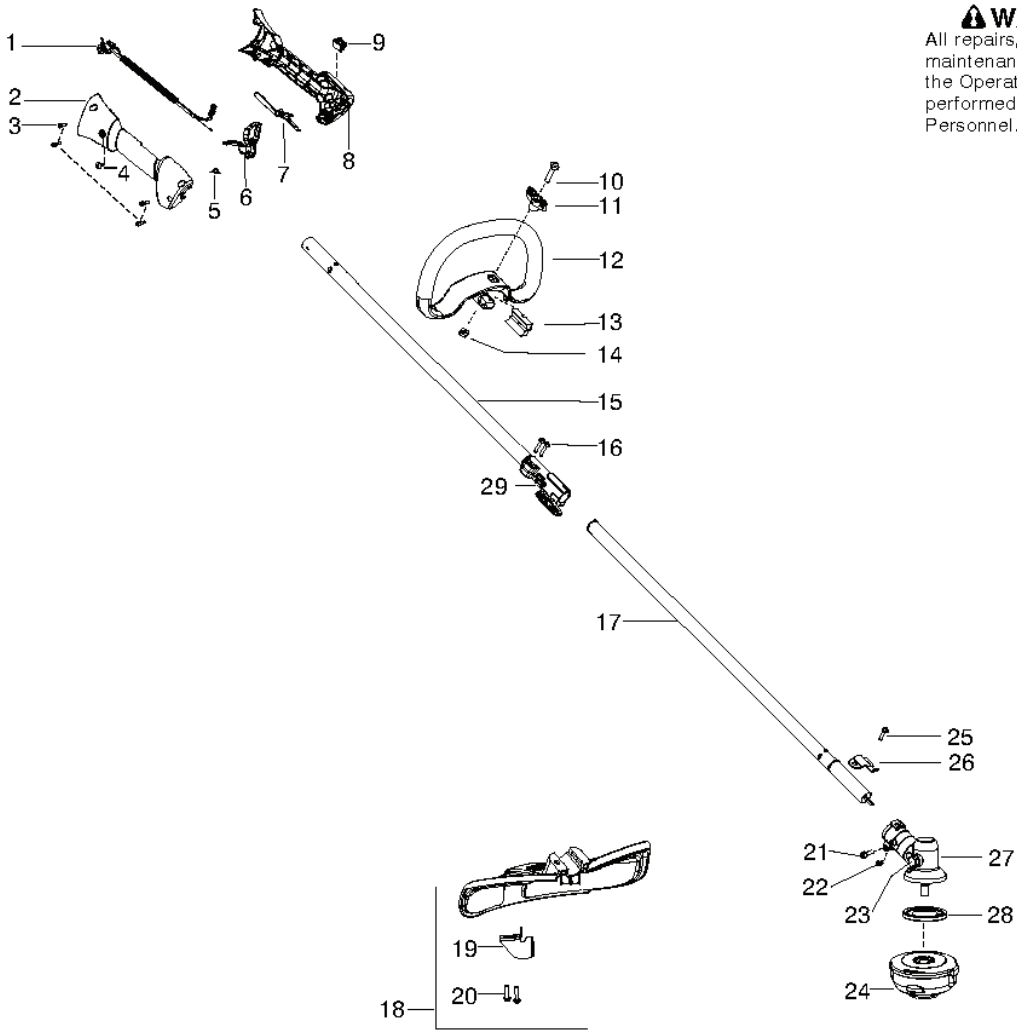

28 LDX, 952715757, 20120100001-current, R

SPARE PARTS LIST

⚠ WARNING

All repairs, adjustments and maintenance not described in the Operator's Manual must be performed by Qualified Service Personnel.

REF.	PART NO.	DESCRIPTION	REMARK	QTY.	KIT
1	576139401	ASSEMBLY	2010-72N AND LOWER. SEE SERVICE REFERENCE	1	
2	545223001	THROTTLE	2010-72N AND LOWER. SEE SERVICE REFERENCE	1	
3	530016449	SCREW	2010-72N AND LOWER. SEE SERVICE REFERENCE	1	
4	530015805	SCREW	2010-72N AND LOWER. SEE SERVICE REFERENCE	1	
5	530016454	RETURN SPRING		1	
6	574355301	TRIGGER	2010-72N AND LOWER. SEE SERVICE REFERENCE	1	
7	574355401	THROTTLE	2010-72N AND LOWER. SEE SERVICE REFERENCE	1	
8	545223201	HOUSING	2010-72N AND LOWER. SEE SERVICE REFERENCE	1	
9	545049309	SWITCH MOMENTARY	2010-72N AND LOWER. SEE SERVICE REFERENCE	1	
10	725238051	SCREW EHHM		1	
11	503879001	KNOB		1	
12	545144303	ASSY - LOOP HANDLE		1	
13	503940301	DISTANCE		1	
14	502197101	SQUARE NUT		1	
15	545003354	DRIVE SHAFT		1	
16	503200725	SCREW IHSCFM		1	
17	545006067	DRIVE SHAFT		1	
18	545030901	COMBINATION GUARD		1	19, 20, 25
19	530052286	LINE		1	
20	530015814	SCREW		1	
21	530016014	SCREW		1	
22	545003902	SCREW		1	
23	575724601	PLUG		1	
24	537338306	TRIMMER HEAD		1	
25	530015771	SCREW		1	
26	530057554	BRACKET		1	
27	530096295	BEVEL GEAR		1	
28	537234901	DRIVER ASSY		1	
29	576282602	CLAMPING SLEEVE ASSY		1	