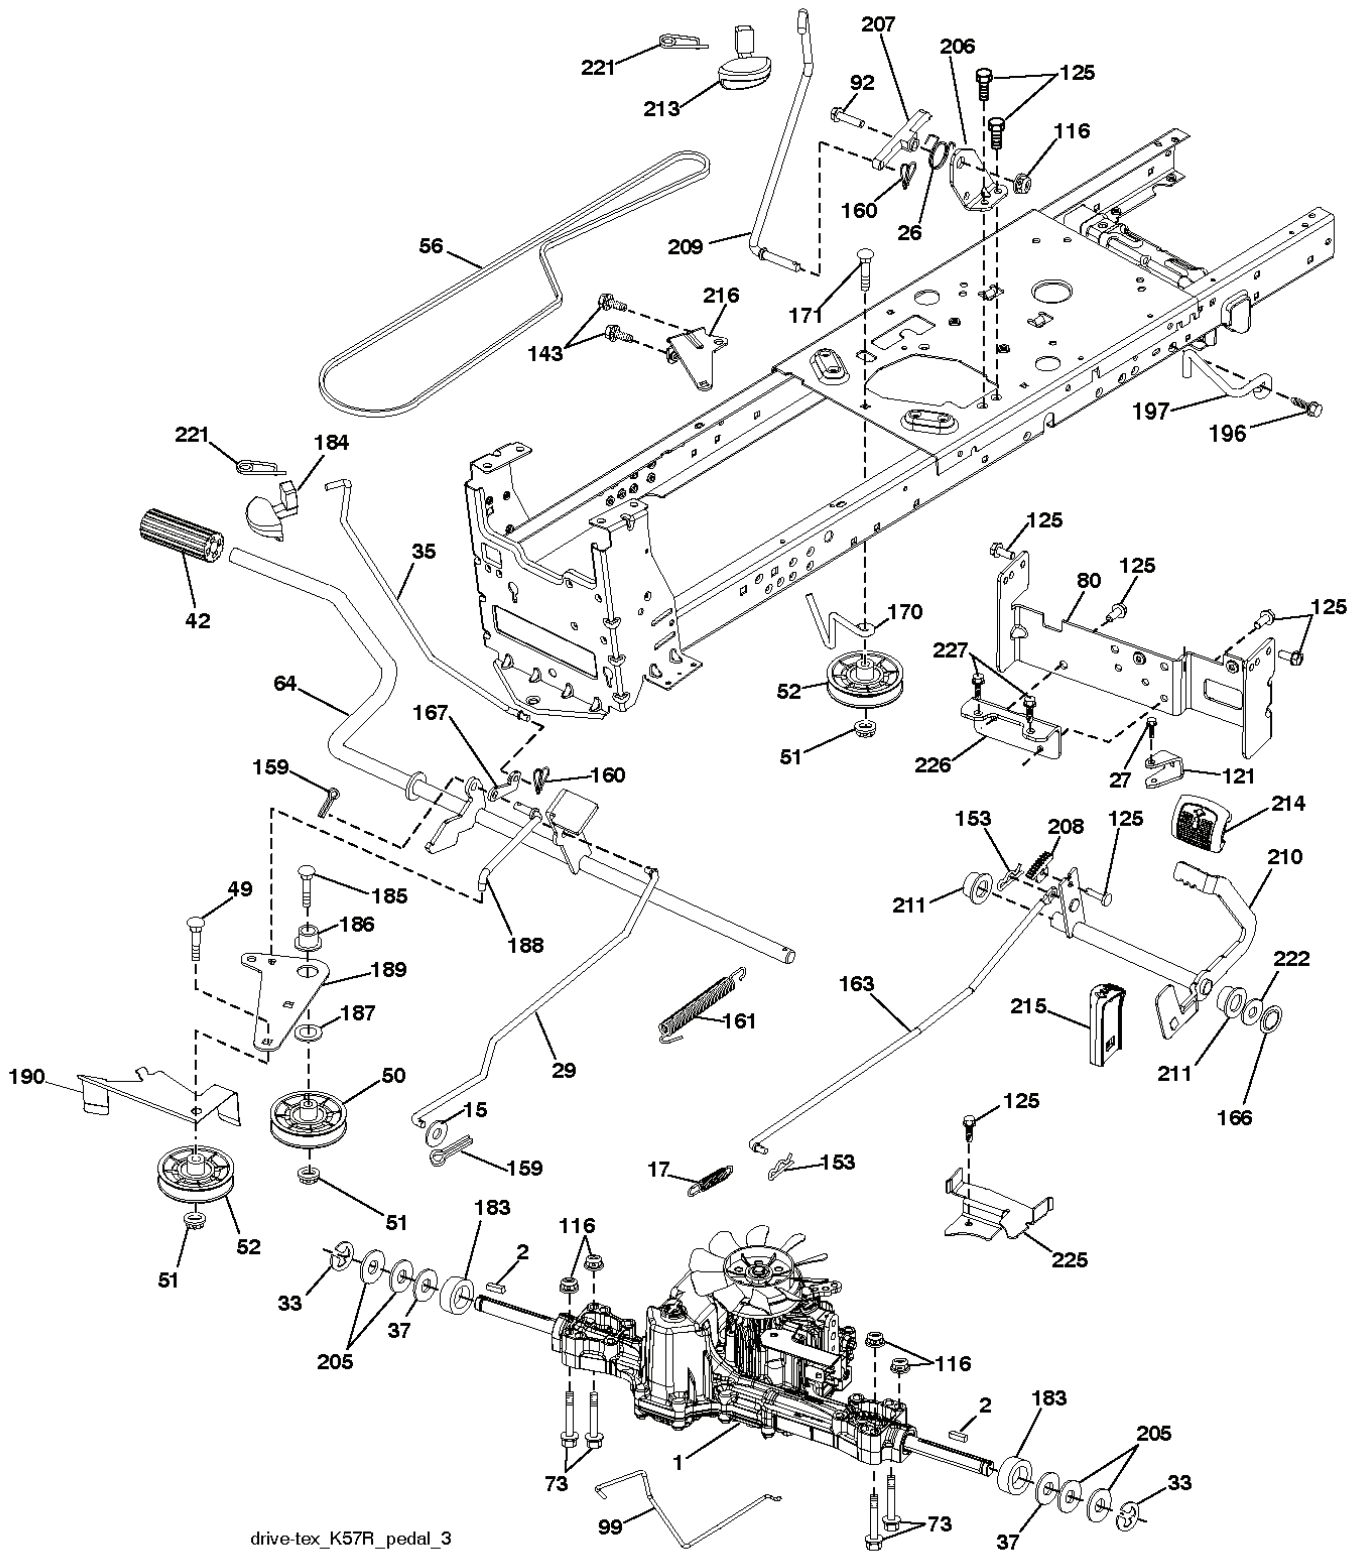

REF.	PART NO.	DESCRIPTION	REMARK	QTY.	KIT
1	532411657	DECAL		1	
2	532170563	DECALC.'DANGER'		1	
3	532424102	DECAL		1	
4	532191554	DECAL		1	
5	532178455	DECAL		1	
8	532198785	LABEL		1	
9	532145005	DECAL		1	
14	532446318	DECAL		1	
15	532423829	DECAL		1	
16	581627301	DECAL		1	
17	532446124	DECAL		1	
	532166960	DECAL		1	
	532439681	PLATE	LH	1	
	532439682	PAD	RH	1	

REF.	PART NO.	DESCRIPTION	REMARK	QTY.	KIT
1	532439740	STEERING WHEEL		1	
2	532195968	SHAFT	FRONT	1	
4	532403087	SPINDLE	LH	1	
5	532403088	SPINDLE	RH	1	
6	532124931	WASHER		1	
7	532121748	WASHER		1	
8	812000029	RETAINER RING		1	
9	532121232	HUB CAP		1	
13	532121749	WASHER		1	
14	810040600	WASHER		1	
15	873540600	NUT		1	
16	532408219	SHAFT		1	
19	532194729	PLATE		1	
21	532186737	ADAPTER		1	
22	532420537	SUPPORT		1	
26	532439743	HUB CAP		1	
28	817000612	SCREW		1	
35	532194732	PLATE		1	
45	819183812	WASHER		1	
51	873940800	NUT		1	
53	532188967	WASHER		1	
57	532197246	BRACKET		1	
58	532194747	BOLT		1	
59	532194748	WASHER		1	
60	873971000	NUT		1	
61	532194740	LINK		1	
62	532194741	LINK		1	
63	817000512	SCREW		1	
64	532199849	SPRING RETAINER		1	
66	871020748	BOLT		1	
67	532194737	BUSHING		1	
68	873900700	NUT		1	
69	532199162	WASHER		1	
70	532196197	BRACKET	FRONT	1	

REF.	PART NO.	DESCRIPTION	REMARK	QTY.	KIT
1	532059192	CAP VALVE		1	
2	532065139	NIPPLE		1	
3	532138336	RIM	FRONT	1	
4	532059904	HOSE	(Service Item Only)	1	
5	532106222	TIRE	FRONT	1	
6	532124957	FITTING	(Front Wheel Only)	1	
7	532124959	BEARING	(Front Wheel Only)	1	
8	532175039	HUB CAP		1	
9	532138468	TIRE	REAR	1	
10	532124926	HOSE	(Service Item Only)	1	
11	532138337	RIM SPROCKET	REAR	1	
	532144334	SEALING FOAM		1	