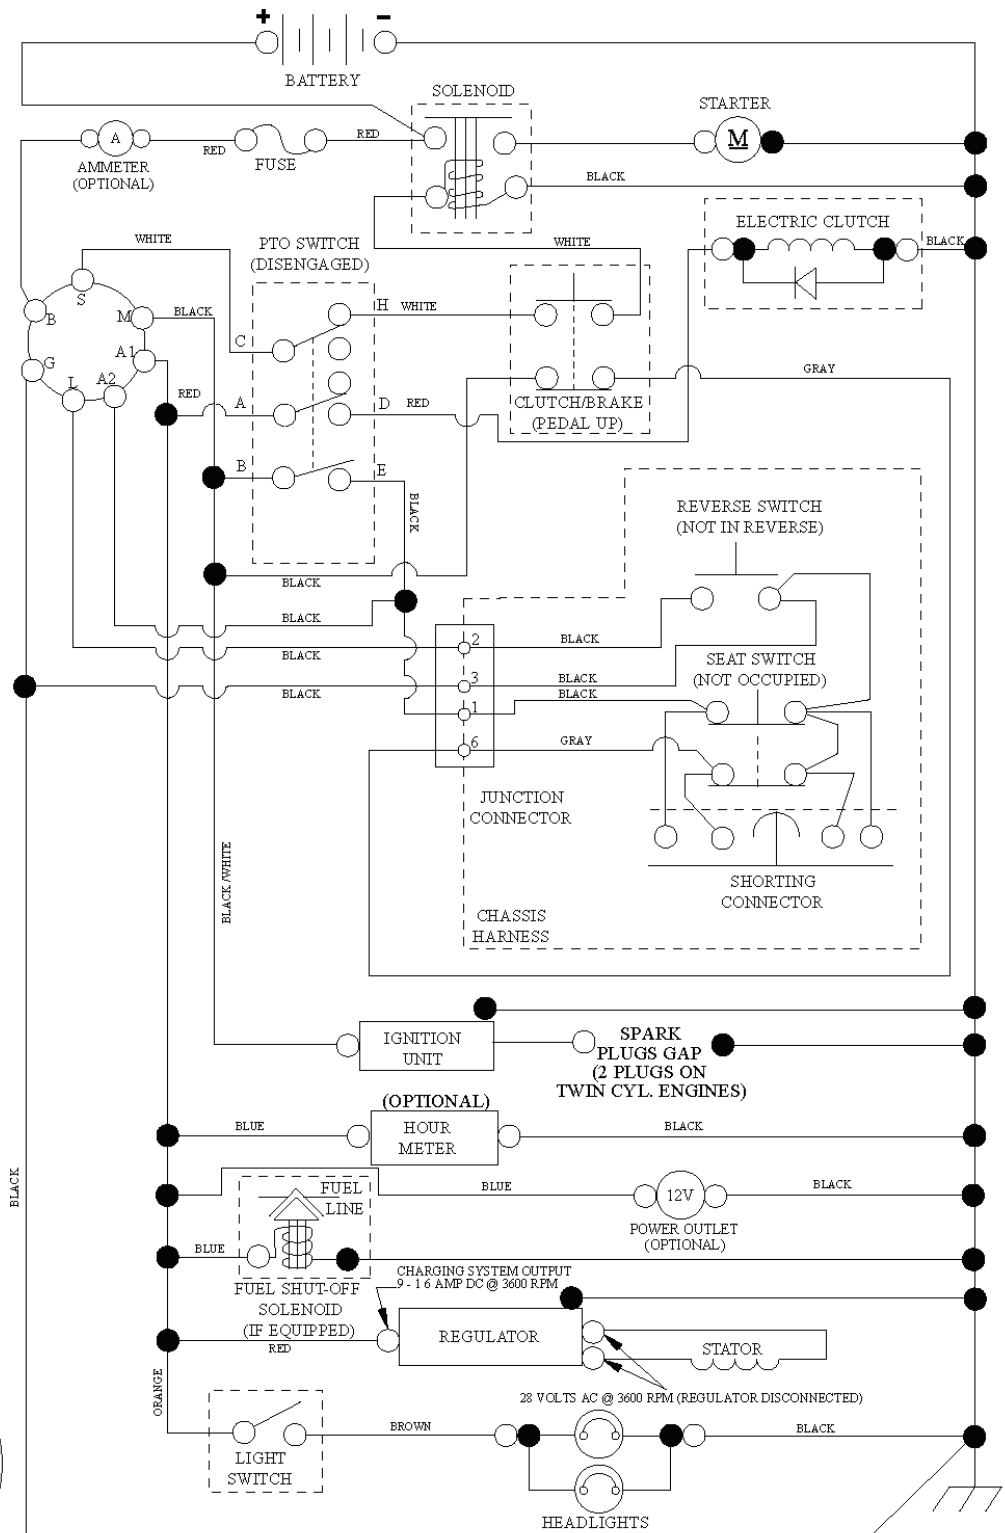

POSITION	CIRCUIT	"MAKE"
OFF	M+G+A1	
RUN/OVERRIDE	B+A1	
RUN	B+A1	L+A2
START	B + S + A1	

WIRING INSULATED CLIPS
NOTE: IF WIRING INSULATED CLIPS WERE REMOVED FOR SERVICING OF UNIT, THEY SHOULD BE RE-INSTALLED TO PROPERLY SECURE YOUR WIRING.