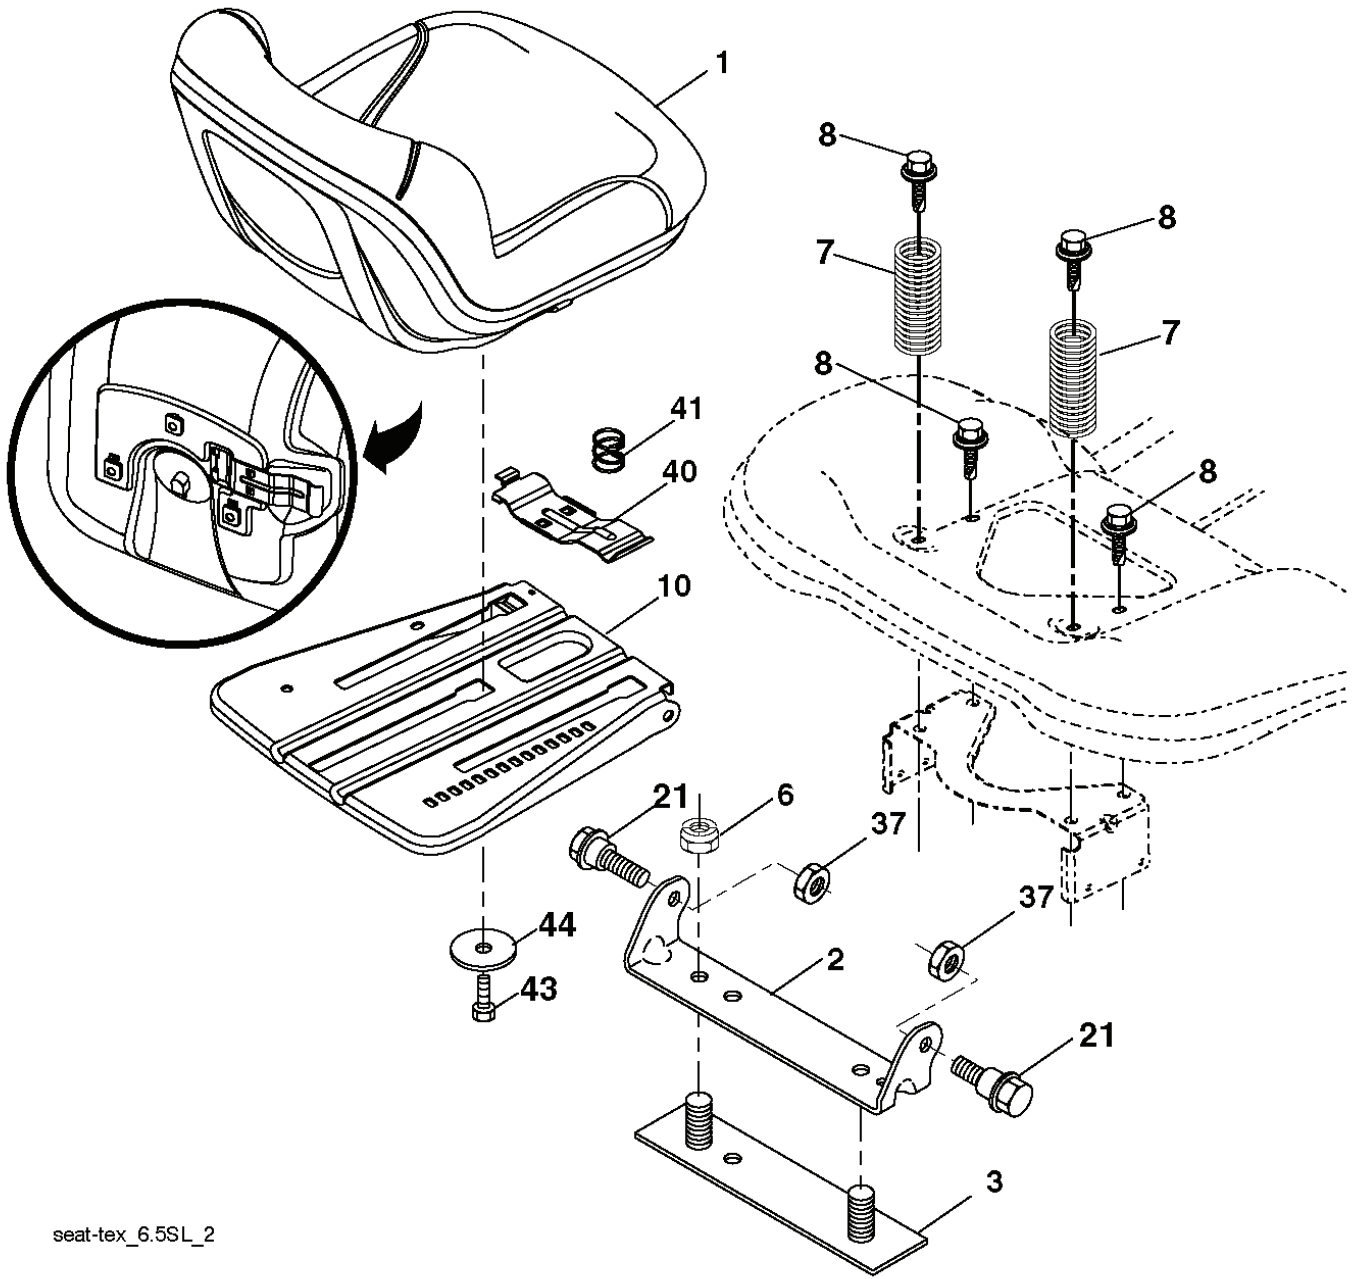

REF.	PART NO.	DESCRIPTION	REMARK	QTY.	KIT
1	532411657	DECAL		1	
2	532170563	DECALC.'DANGER'		1	
3	532424102	DECAL		1	
4	532191554	DECAL		1	
5	532178455	DECAL		1	
8	532198785	LABEL		1	
9	532145005	DECAL		1	
14	532446318	DECAL		1	
15	532423829	DECAL		1	
16	581627301	DECAL		1	
17	532446124	DECAL		1	
	532166960	DECAL		1	
	532439681	PLATE	LH	1	
	532439682	PAD	RH	1	

lift-tex_3

REF.	PART NO.	DESCRIPTION	REMARK	QTY.	KIT
2	532422027	SHAFT		1	
3	532195231	LEVER		1	
7	532411555	GRIP		1	
10	532196314	SPRING		1	
87	532194209	SPRING		1	
88	532410710	SPRING		1	
89	819191912	WASHER		1	
90	532194208	PIN		1	
91	532195181	LINK		1	
97	817000612	SCREW		1	
98	532195264	LINK		1	

PTO SWITCH (MATING SIDE)

IGNITION SWITCH

POSITION	CIRCUIT	"MAKE"
OFF	M+G+A1	
RUN/OVERRIDE	B+A1	
RUN	B+A1	L+A2
START	B + S + A1	

CHASSIS HARNESS CONNECTOR (MATING SIDE)

DASH HARNESS CONNECTOR

WIRING INSULATED CLIPS
NOTE: IF WIRING INSULATED CLIPS WERE REMOVED FOR SERVICING OF UNIT, THEY SHOULD BE RE-INSTALLED TO PROPERLY SECURE YOUR WIRING.

NON-REMOVABLE CONNECTIONS

REMOVABLE CONNECTIONS

seat-tex_6.5SL_2

REF.	PART NO.	DESCRIPTION	REMARK	QTY.	KIT
1	532443263	SEAT		1	
2	532180166	BRACKET		1	
3	532140675	STRAP		1	
6	873800600	NUT		1	
7	532124181	SPRING		1	
8	532171877	BOLT		1	
10	532196977	PLATE		1	
21	532171852	BOLT		1	
37	873800500	LOCK NUT		1	
40	532197661	HANDLE		1	
41	532198200	SPRING		1	
43	874760612	BOLT		1	
44	819133812	WASHER		1	