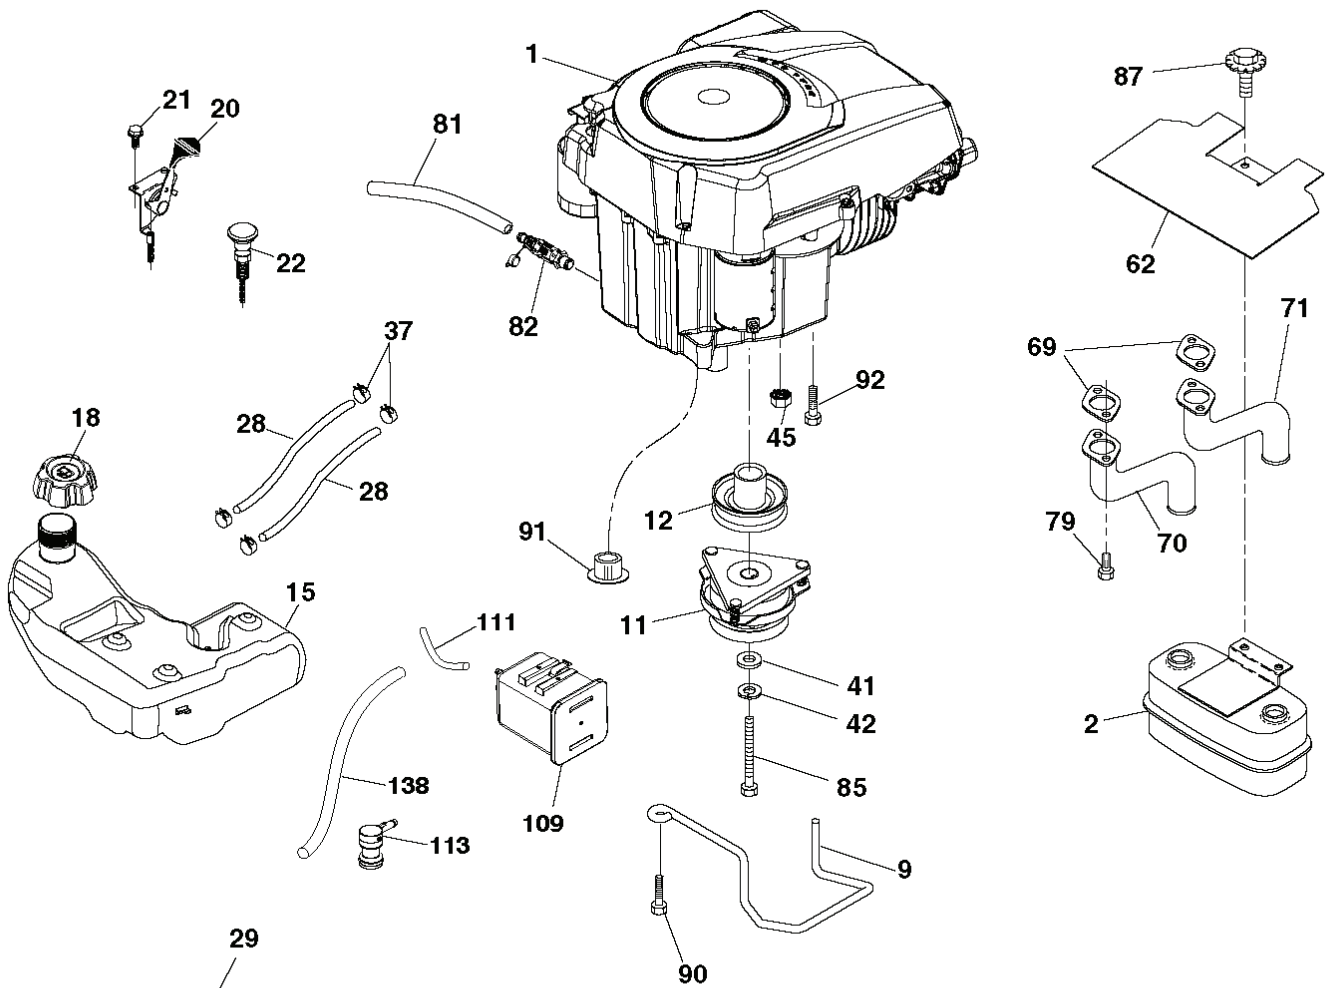

T11S

With 12V Outlet Option

With Service Minder Option

REF.	PART NO.	DESCRIPTION	REMARK	QTY.	KIT
1	532163465	BATTERY		1	
2	874760412	BOLT		1	
8	532414126	TRAY		1	
16	532176138	MICRO SWITCH		1	
21	532400252	HARNESS		1	
22	532004152	BULB		1	
24	532400253	CABLE		1	
25	532412895	CABLE.STARTER.6G.BL/RE*SUBS/2*		1	
26	532175158	FUSE		1	
27	873510400	NUT		1	
28	532145491	CABLE		1	
29	532401545	SWITCH		1	
30	532193350	IGNITION MODULE		1	
33	532411933	KEY		1	
34	532110712	SWITCH		1	
40	532401104	CABLE ASSY		1	
41	817720408	SCREW		1	
42	532131563	COVER		1	
43	532192507	SOLENOID		1	
46	532401763	DISPLAY		1	
50	532174651	SWITCH		1	
55	817060512	SCREW		1	
71	532194276	CABLE ASSY		1	
79	532175242	HOLDER		1	
90	532435395	TERMINAL COVER		1	
91	532190270	STRAP BATTERY MOUNT FRO		1	
99	817670412	SCREW		1	
100	819091416	WASHER		1	
102	532404454	CABLE		1	
105	532407568	SWITCH		1	