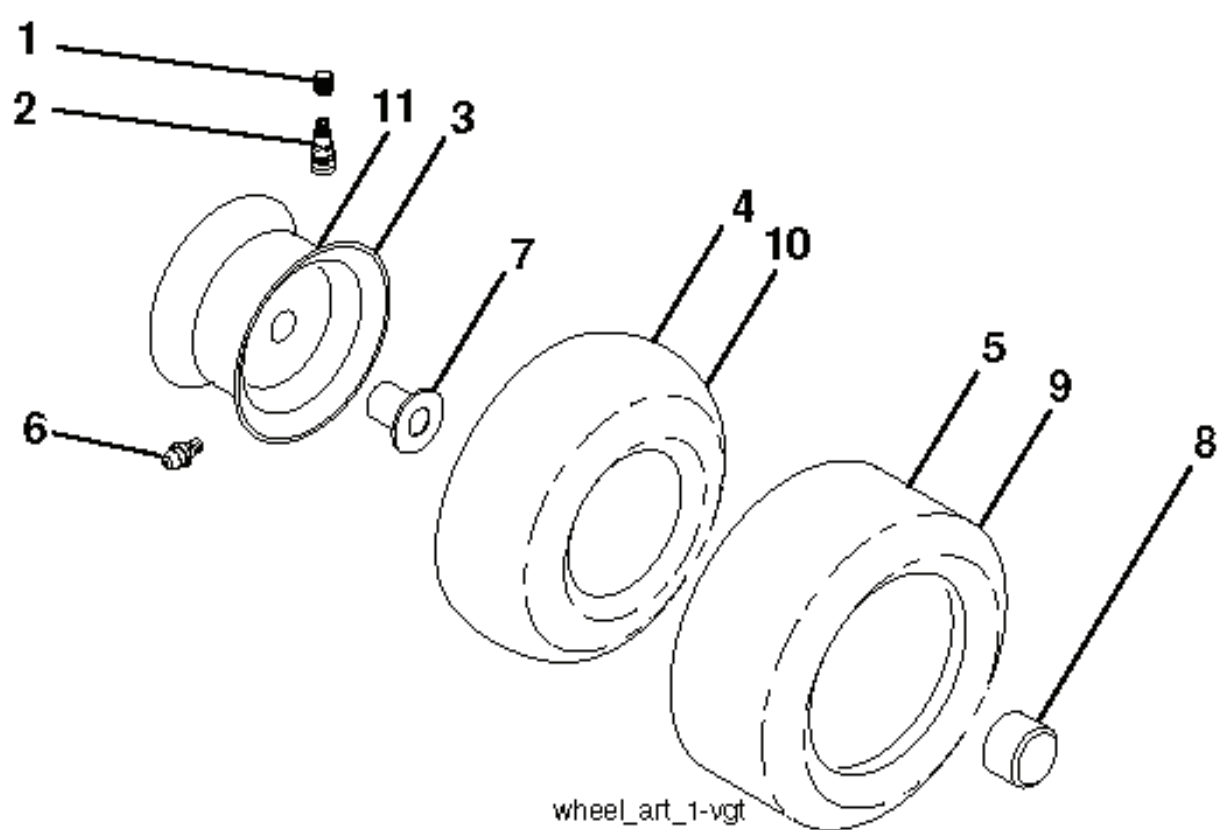

PTO SWITCH (MATING SIDE)

IGNITION SWITCH

POSITION	CIRCUIT	"MAKE"
OFF	M+G+A1	
RUN/OVERRIDE	B+A1	
RUN	B+A1	L+A2
START	B + S + A1	

CHASSIS HARNESS CONNECTOR (MATING SIDE)

DASH HARNESS CONNECTOR

WIRING INSULATED CLIPS
NOTE: IF WIRING INSULATED CLIPS WERE REMOVED FOR SERVICING OF UNIT, THEY SHOULD BE RE-INSTALLED TO PROPERLY SECURE YOUR WIRING.

NON-REMOVABLE CONNECTIONS

REMOVABLE CONNECTIONS

seat-tex_6.5SL_2

REF.	PART NO.	DESCRIPTION	REMARK	QTY.	KIT
1	532443263	SEAT		1	
2	532180166	BRACKET		1	
3	532140675	STRAP		1	
6	873800600	NUT		1	
7	532124181	SPRING		1	
8	532171877	BOLT		1	
10	532196977	PLATE		1	
21	532171852	BOLT		1	
37	873800500	LOCK NUT		1	
40	532197661	HANDLE		1	
41	532198200	SPRING		1	
43	874760612	BOLT		1	
44	819133812	WASHER		1	

REF.	PART NO.	DESCRIPTION	REMARK	QTY.	KIT
1	532439740	STEERING WHEEL		1	
2	532195968	SHAFT	FRONT	1	
4	532403087	SPINDLE	LH	1	
5	532403088	SPINDLE	RH	1	
6	532124931	WASHER		1	
7	532121748	WASHER		1	
8	812000029	RETAINER RING		1	
9	532121232	HUB CAP		1	
13	532121749	WASHER		1	
14	810040600	WASHER		1	
15	873540600	NUT		1	
16	532408219	SHAFT		1	
19	532194729	PLATE		1	
21	532186737	ADAPTER		1	
22	532420537	SUPPORT		1	
26	532439743	HUB CAP		1	
28	817000612	SCREW		1	
35	532194732	PLATE		1	
45	819183812	WASHER		1	
51	873940800	NUT		1	
53	532188967	WASHER		1	
57	532197246	BRACKET		1	
58	532194747	BOLT		1	
59	532194748	WASHER		1	
60	873971000	NUT		1	
61	532194740	LINK		1	
62	532194741	LINK		1	
63	817000512	SCREW		1	
64	532199849	SPRING RETAINER		1	
66	871020748	BOLT		1	
67	532194737	BUSHING		1	
68	873900700	NUT		1	
69	532199162	WASHER		1	
70	532196197	BRACKET	FRONT	1	