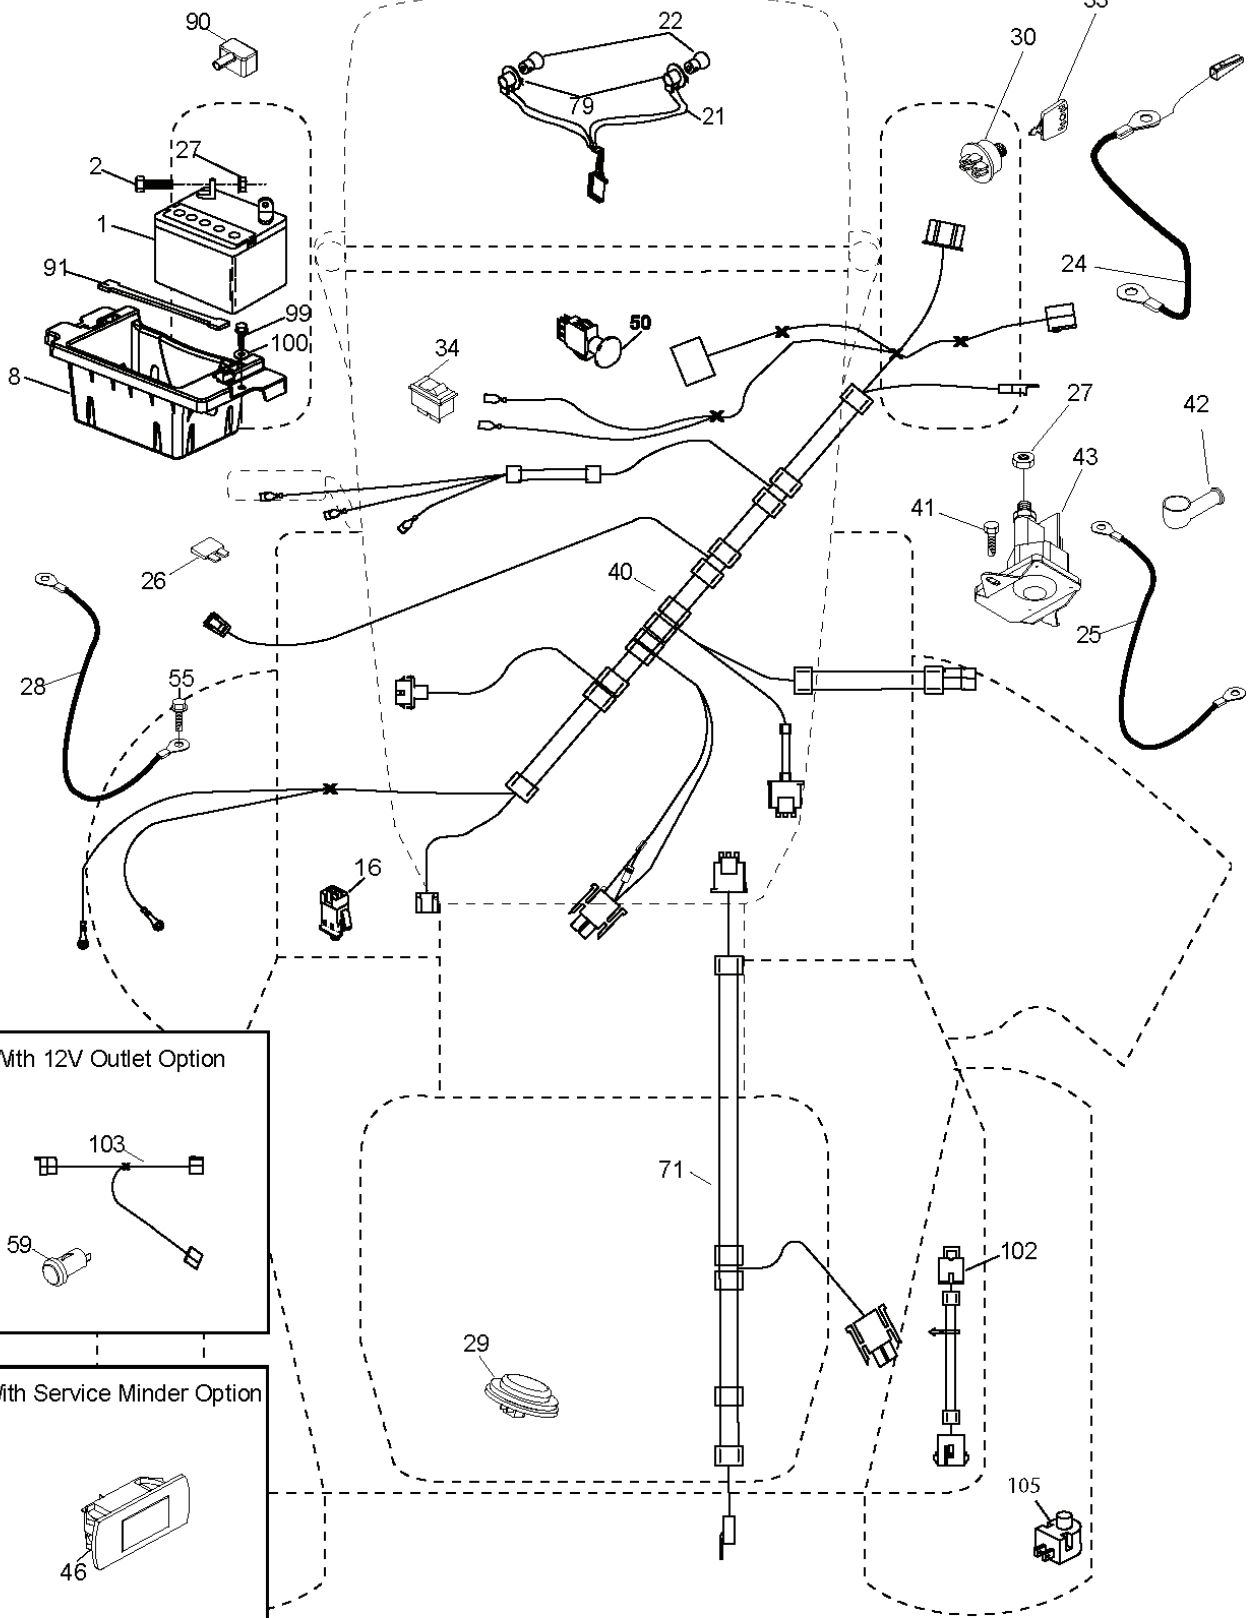

T11S

With 12V Outlet Option

With Service Minder Option

REF.	PART NO.	DESCRIPTION	REMARK	QTY.	KIT
1	532163465	BATTERY		1	
2	874760412	BOLT		1	
8	532414126	TRAY		1	
16	532176138	MICRO SWITCH		1	
21	532400252	HARNESS		1	
22	532004152	BULB		1	
24	532400253	CABLE		1	
25	532412895	CABLE.STARTER.6G.BL/RE*SUBS/2*		1	
26	532175158	FUSE		1	
27	873510400	NUT		1	
28	532145491	CABLE		1	
29	532401545	SWITCH		1	
30	532193350	IGNITION MODULE		1	
33	532411933	KEY		1	
34	532110712	SWITCH		1	
40	532401104	CABLE ASSY		1	
41	817720408	SCREW		1	
42	532131563	COVER		1	
43	532192507	SOLENOID		1	
46	532401763	DISPLAY		1	
50	532174651	SWITCH		1	
55	817060512	SCREW		1	
71	532194276	CABLE ASSY		1	
79	532175242	HOLDER		1	
90	532435395	TERMINAL COVER		1	
91	532190270	STRAP BATTERY MOUNT FRO		1	
99	817670412	SCREW		1	
100	819091416	WASHER		1	
102	532404454	CABLE		1	
105	532407568	SWITCH		1