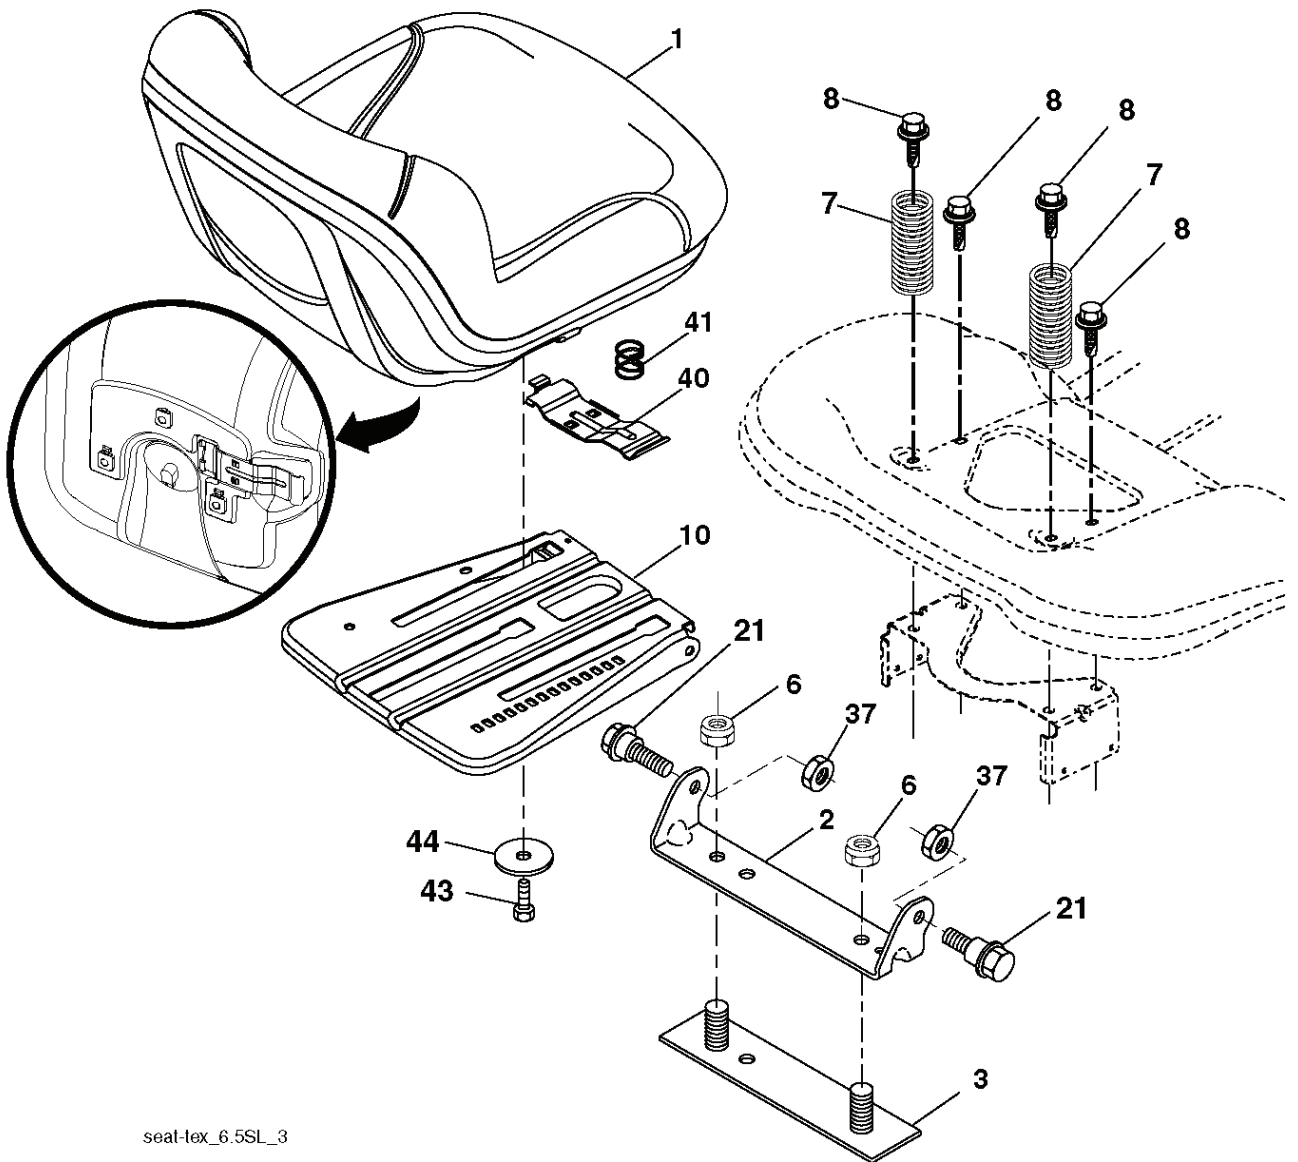

PTO SWITCH (MATING SIDE)

IGNITION SWITCH

POSITION	CIRCUIT	"MAKE"
OFF	M+G+A1	
RUN/OVERRIDE	B+A1	
RUN	B+A1	L+A2
START	B + S + A1	

CHASSIS HARNESS CONNECTOR (MATING SIDE)

DASH HARNESS CONNECTOR

WIRING INSULATED CLIPS
 NOTE: IF WIRING INSULATED CLIPS WERE REMOVED FOR SERVICING OF UNIT, THEY SHOULD BE RE-INSTALLED TO PROPERLY SECURE YOUR WIRING.

NON-REMOVABLE CONNECTIONS

REMOVABLE CONNECTIONS

seat-lex_6.5SL_3

REF.	PART NO.	DESCRIPTION	REMARK	QTY.	KIT
1	532439822	SEAT		1	
2	532180166	BRACKET		1	
3	532140675	STRAP		1	
6	873800600	NUT		1	
7	532124181	SPRING		1	
8	532171877	BOLT		1	
10	532196977	PLATE		1	
21	532171852	BOLT		1	
37	873800500	LOCK NUT		1	
40	532197661	HANDLE		1	
41	532198200	SPRING		1	
43	874760612	BOLT		1	
44	819133812	WASHER		1	