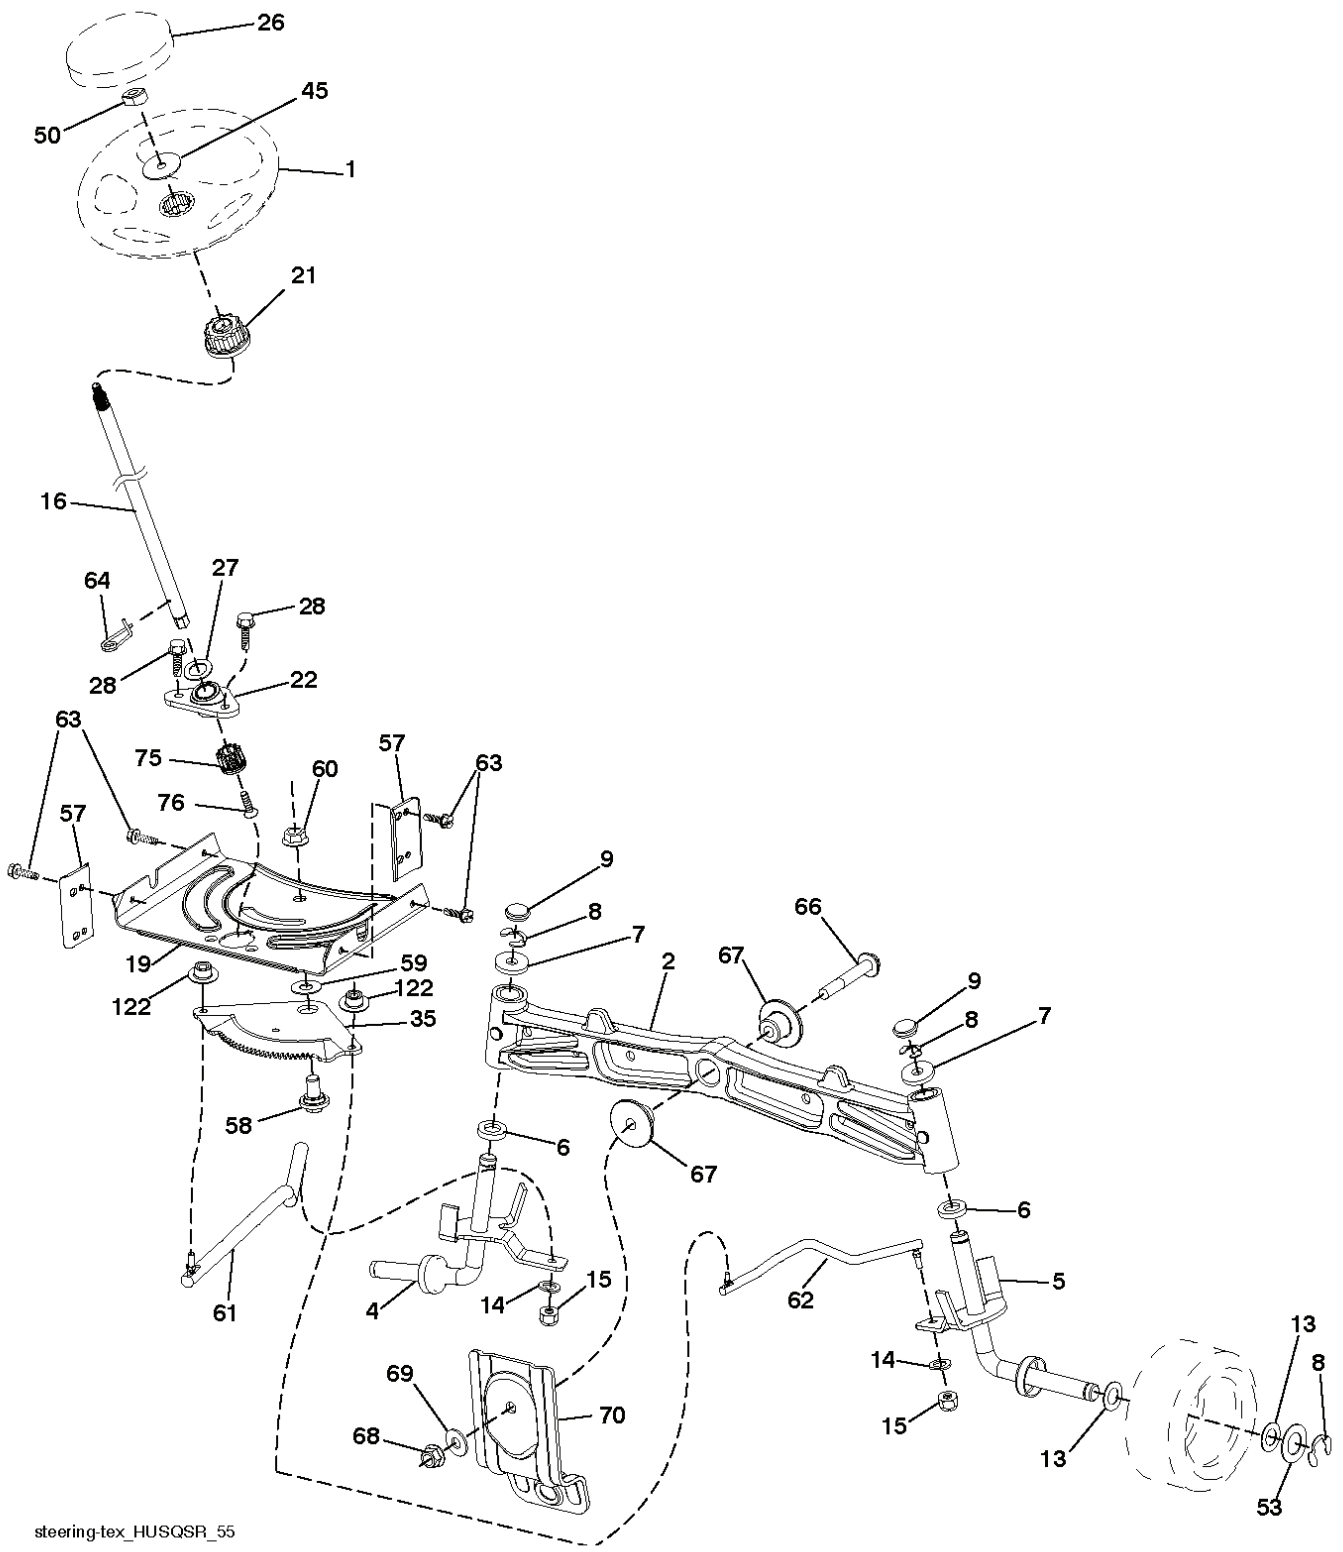

steering-tex_HUSQSR_55

REF.	PART NO.	DESCRIPTION	REMARK	QTY.	KIT
1	532439740	STEERING WHEEL		1	
2	532195968	SHAFT		1	
4	532403087	SPINDLE	LH	1	
5	532403088	SPINDLE	RH	1	
6	532124931	WASHER		1	
7	532121748	WASHER		1	
8	812000029	RETAINER RING		1	
9	532121232	HUB CAP		1	
13	532121749	WASHER		1	
14	810040600	WASHER		1	
15	873540600	NUT		1	
16	587016002	SHAFT		1	
19	532194729	PLATE		1	
21	586840201	ADAPTER		1	
22	585029802	BEARING		1	
26	532439743	HUB CAP		1	
27	819211616	WASHER		1	
28	817000612	SCREW		1	
35	532194732	PLATE		1	
45	587016401	WASHER		1	
50	873900600	NUT		1	
53	532188967	WASHER		1	
57	532407465	BRACKET		1	
58	532194747	BOLT		1	
59	532194748	WASHER		1	
60	873971000	NUT		1	
61	532194740	LINK	LH	1	
62	532194741	LINK	RH	1	
63	817000512	SCREW		1	
64	532199849	SPRING RETAINER		1	
66	871020748	BOLT		1	
67	532194737	BUSHING		1	
68	873900700	NUT		1	
69	532199162	WASHER		1	
70	532196197	BRACKET		1	
75	580683701	PINION		1	
76	580683601	SCREW		1	
122	532444962	CAP		1