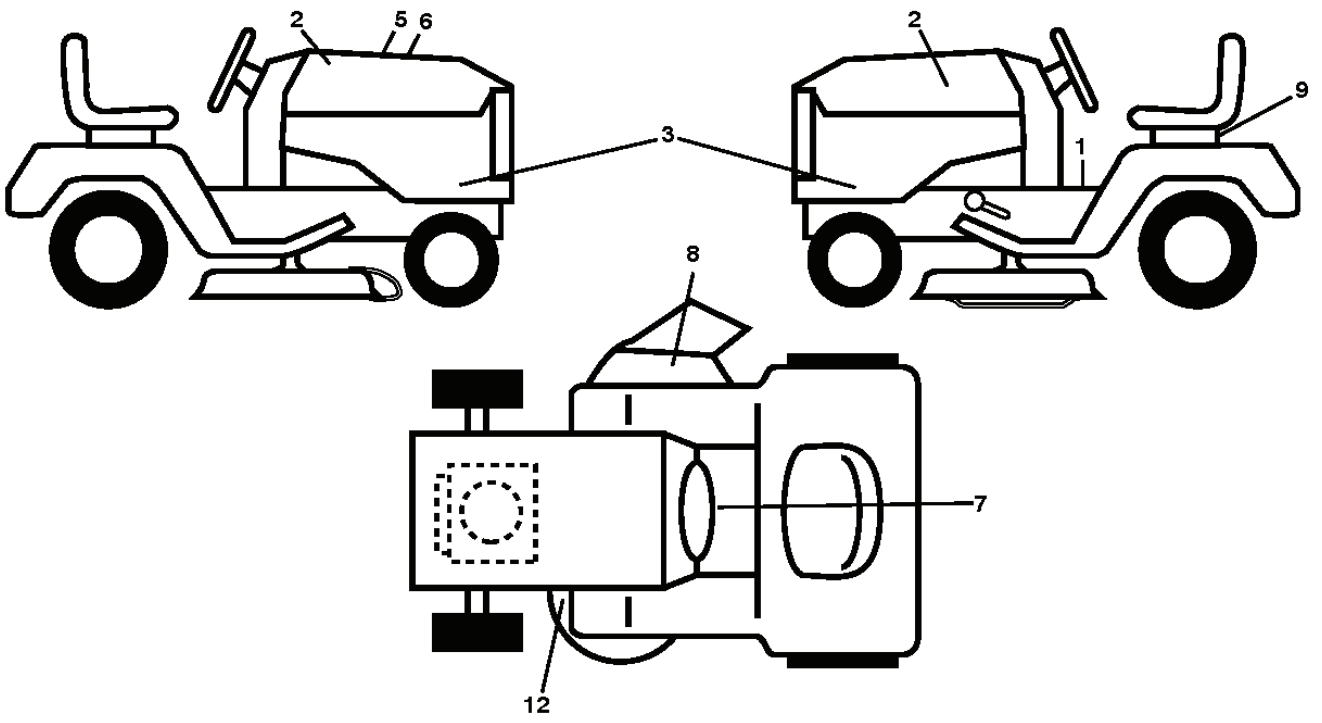

REF.	PART NO.	DESCRIPTION	REMARK	QTY.	KIT
1	581579001	DECAL		1	
2	581627301	DECAL		1	
3	532447017	DECAL		1	
5	532423829	DECAL		1	
6	585795201	DECAL		1	
7	581579901	DECAL		1	
8	584904601	DECAL		1	
9	532145005	DECAL		1	
12	581580001	DECAL		1	
	581724801	DECAL	BYPASS	1	
	532439681	PLATE	LH	1	
	532439682	PAD	RH	1	
	PART NO.		REMARK		KIT