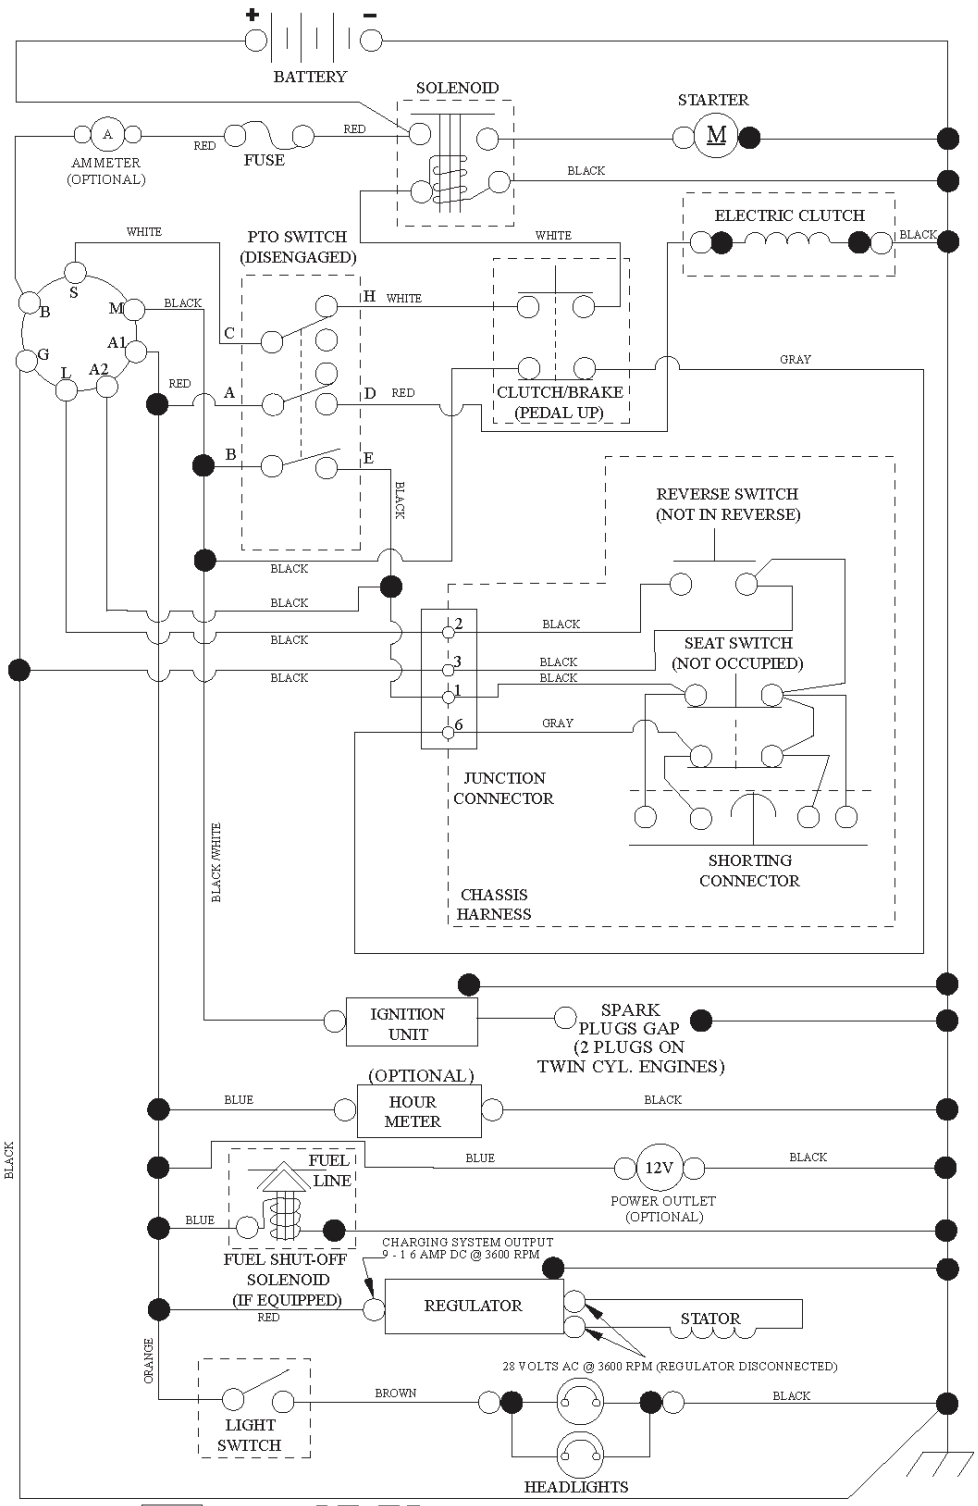

NON-REMOVABLE CONNECTIONS