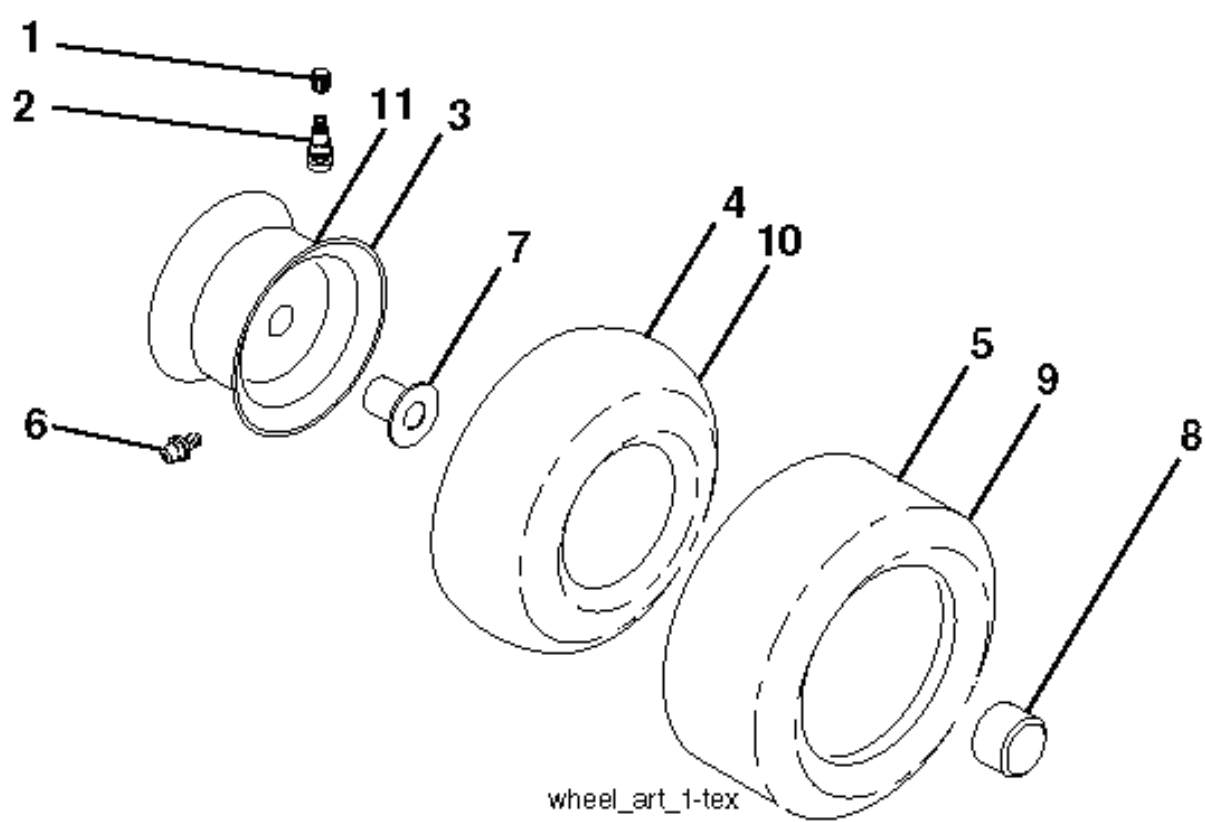

PTO SWITCH (MATING SIDE)

IGNITION SWITCH

POSITION	CIRCUIT	"MAKE"
OFF	M+G+A1	
RUN/OVERRIDE	B+A1	
RUN	B+A1	L+A2
START	B + S + A1	

CHASSIS HARNESS CONNECTOR (MATING SIDE)

DASH HARNESS CONNECTOR

WIRING INSULATED CLIPS
 NOTE: IF WIRING INSULATED CLIPS WERE REMOVED FOR SERVICING OF UNIT, THEY SHOULD BE RE-INSTALLED TO PROPERLY SECURE YOUR WIRING.

NON-REMOVABLE CONNECTIONS

REMOVABLE CONNECTIONS

seat-lex_6.5SL_3

REF.	PART NO.	DESCRIPTION	REMARK	QTY.	KIT
1	532439822	SEAT		1	
2	532180166	BRACKET		1	
3	532140675	STRAP		1	
6	873800600	NUT		1	
7	532124181	SPRING		1	
8	532171877	BOLT		1	
10	532196977	PLATE		1	
21	532171852	BOLT		1	
37	873800500	LOCK NUT		1	
40	532197661	HANDLE		1	
41	532198200	SPRING		1	
43	874760612	BOLT		1	
44	819133812	WASHER		1	

wheel_art_1-tex

REF.	PART NO.	DESCRIPTION	REMARK	QTY.	KIT
1	532059192	CAP VALVE		1	
2	532065139	NIPPLE		1	
3	532138336	RIM	Front 6"	1	
4	532059904	HOSE	(Service Item Only)	1	
5	532106222	TIRE	FRONT (15 X 6-6)	1	
6	532124957	FITTING	(Front Wheel Only)	1	
7	532124959	BEARING	(Front Wheel Only)	1	
8	532175039	HUB CAP		1	
9	532138468	TIRE	REAR (20 X 8-8)	1	
10	532124926	HOSE	(Service Item Only)	1	
11	532138337	RIM SPROCKET	Rear 8"	1	
	532144334	SEALING FOAM		1	