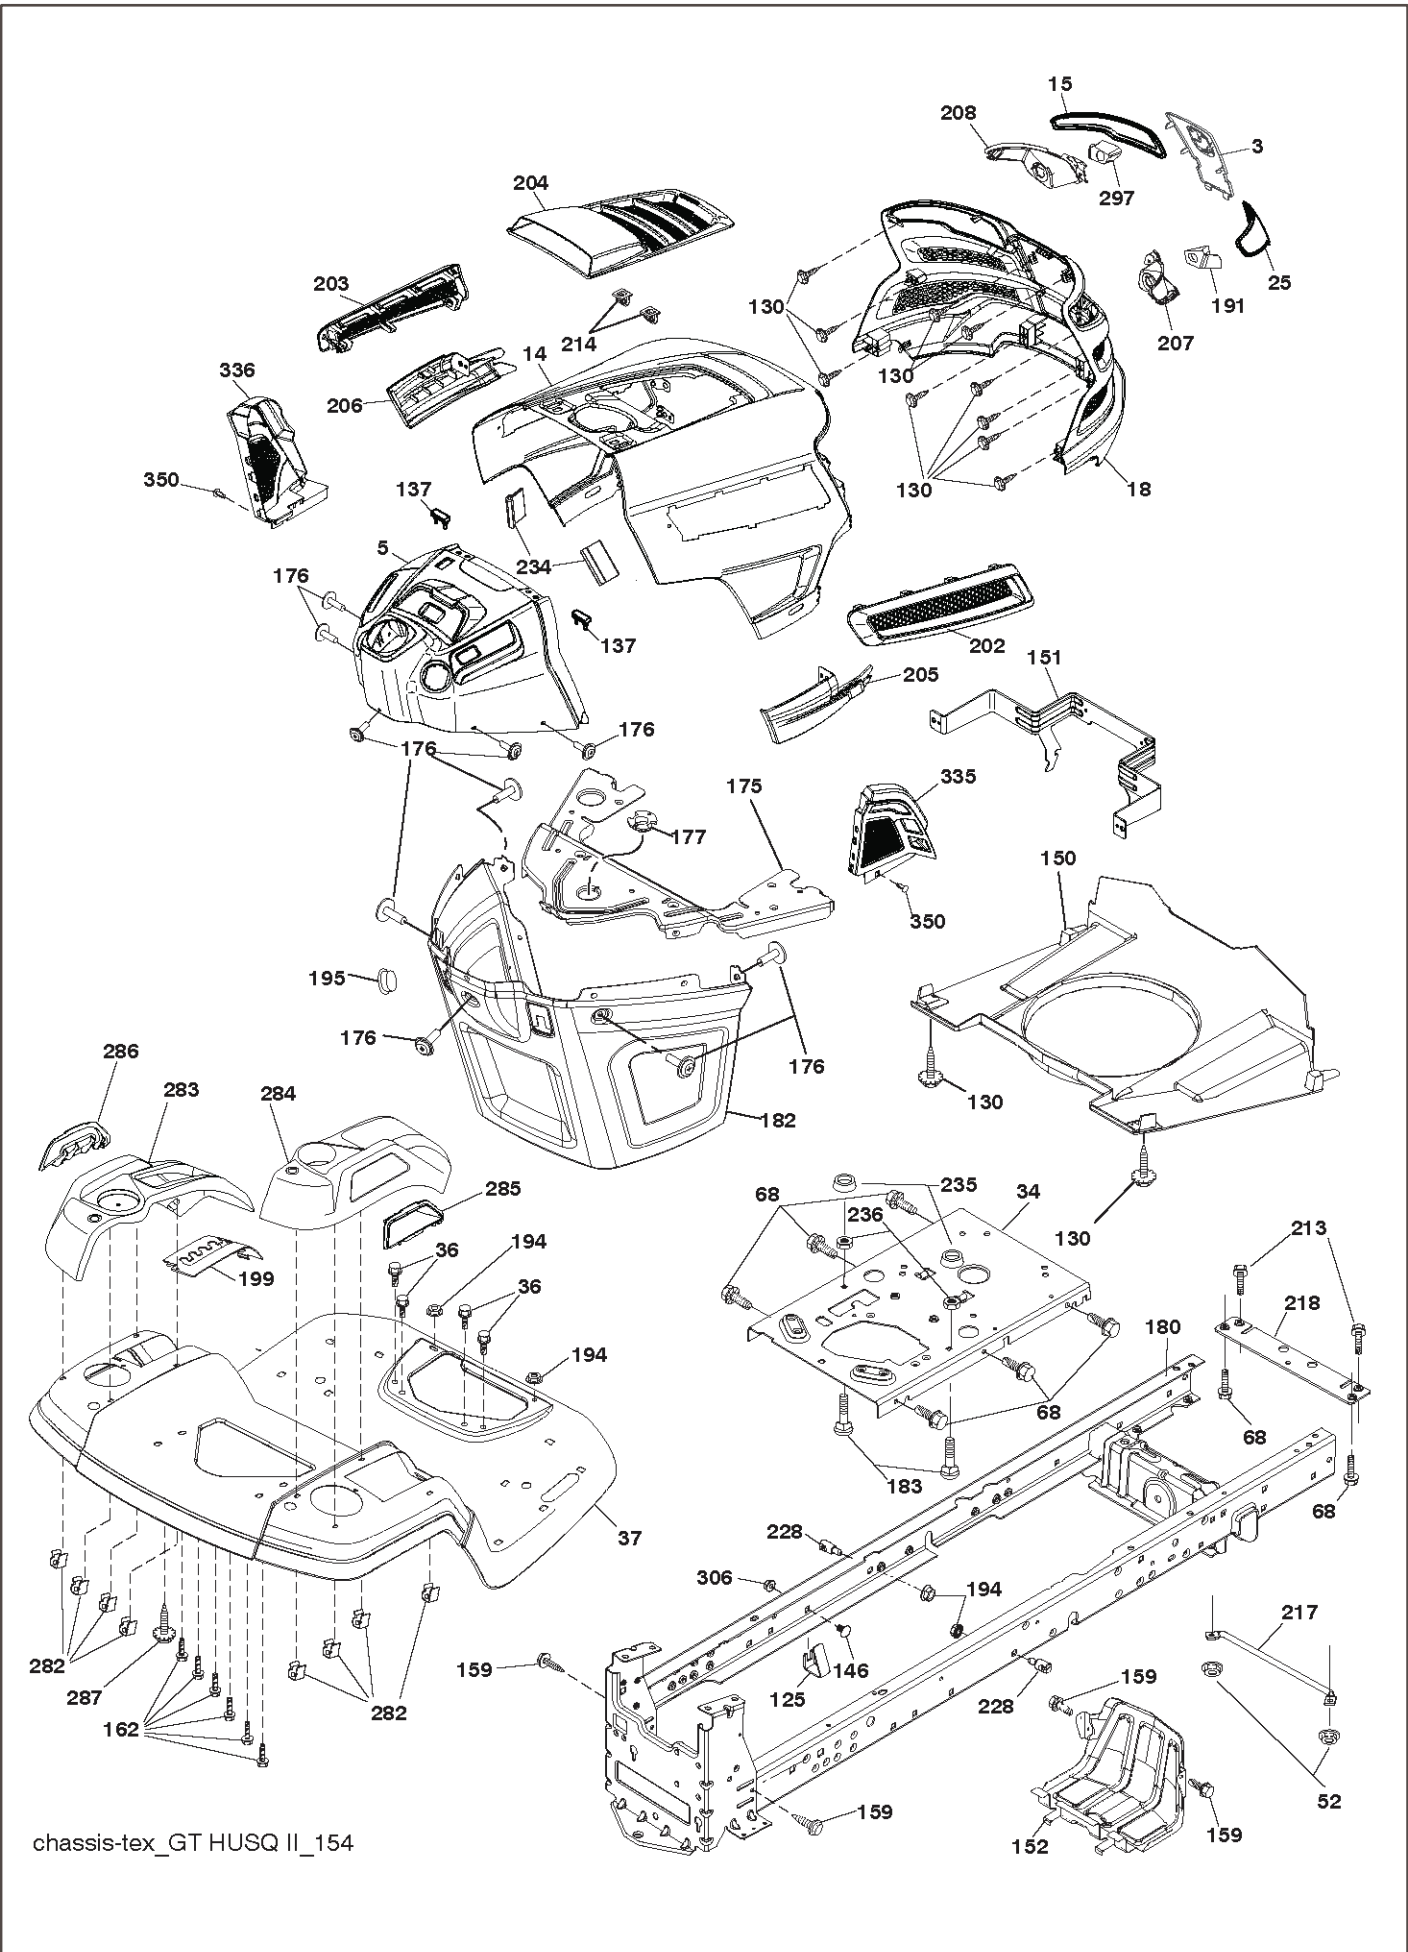

chassis-tex_GT HUSQ II_154

REF.	PART NO.	DESCRIPTION	REMARK	QTY.	KIT
3	532439752	LOGOTYPE		1	
5	532437480	DASH		1	
14	532441177	HOOD		1	
15	532439733	LENS	LH	1	
18	532440653	GRILLE		1	
25	532443385	LENS	RH	1	
34	580910801	CHASSIS		1	
36	817060512	SCREW		1	
37	532441269	FENDER		1	
52	873680500	NUT		1	
68	817490508	SCREW		1	
125	581684801	CLIP		1	
130	532416358	SCREW		1	
137	532407590	DAMPING PIECE		1	
146	581857901	BOLT		1	
150	532439774	AIR DUCT		1	
151	532436670	BRACKET		1	
152	532439870	SHIELD		1	
159	817000612	SCREW		1	
162	532142432	SCREW		1	
175	532196304	SUPPORT		1	
176	532400776	SCREW		1	
177	532195228	BUSHING		1	
180	532195457	CHASSIS		1	
182	532406859	DASH		1	
183	874520520	BOLT		1	
191	532437455	INSERT		1	
194	873900500	NUT		1	
195	532404137	TROU*RPL.PAR 532401556428		1	
199	532413485	PLATE		1	
202	532439728	COVER	RH	1	
203	532439727	COVER	LH	1	
204	532435714	COVER		1	
205	532439730	SKIRT	RH	1	
206	532439729	SKIRT	LH	1	
207	532439734	CUP	RH	1	
208	532439735	CUP	LH	1	
213	874760512	BOLT		1	
214	532199145	CLIP		1	
217	532409167	ROD		1	
218	532196395	PLATE		1	
228	532195161	STUD		1	
234	532404742	DAMPING PIECE		1	
235	532406129	SPACER		1	
236	873930500	NUT		1	
282	532414110	CLIP		1	
283	532442039	DECK		1	
284	532439823	CONSOLE		1	
285	532416315	CONSOLE		1	
286	532416317	CONSOLE		1	
287	817600406	SCREW		1	
297	532437456	INSERT		1	
306	873900600	NUT		1	
335	532448204	COVER		1	
336	532445309	COVER		1	
350	532445143	CLIP		1