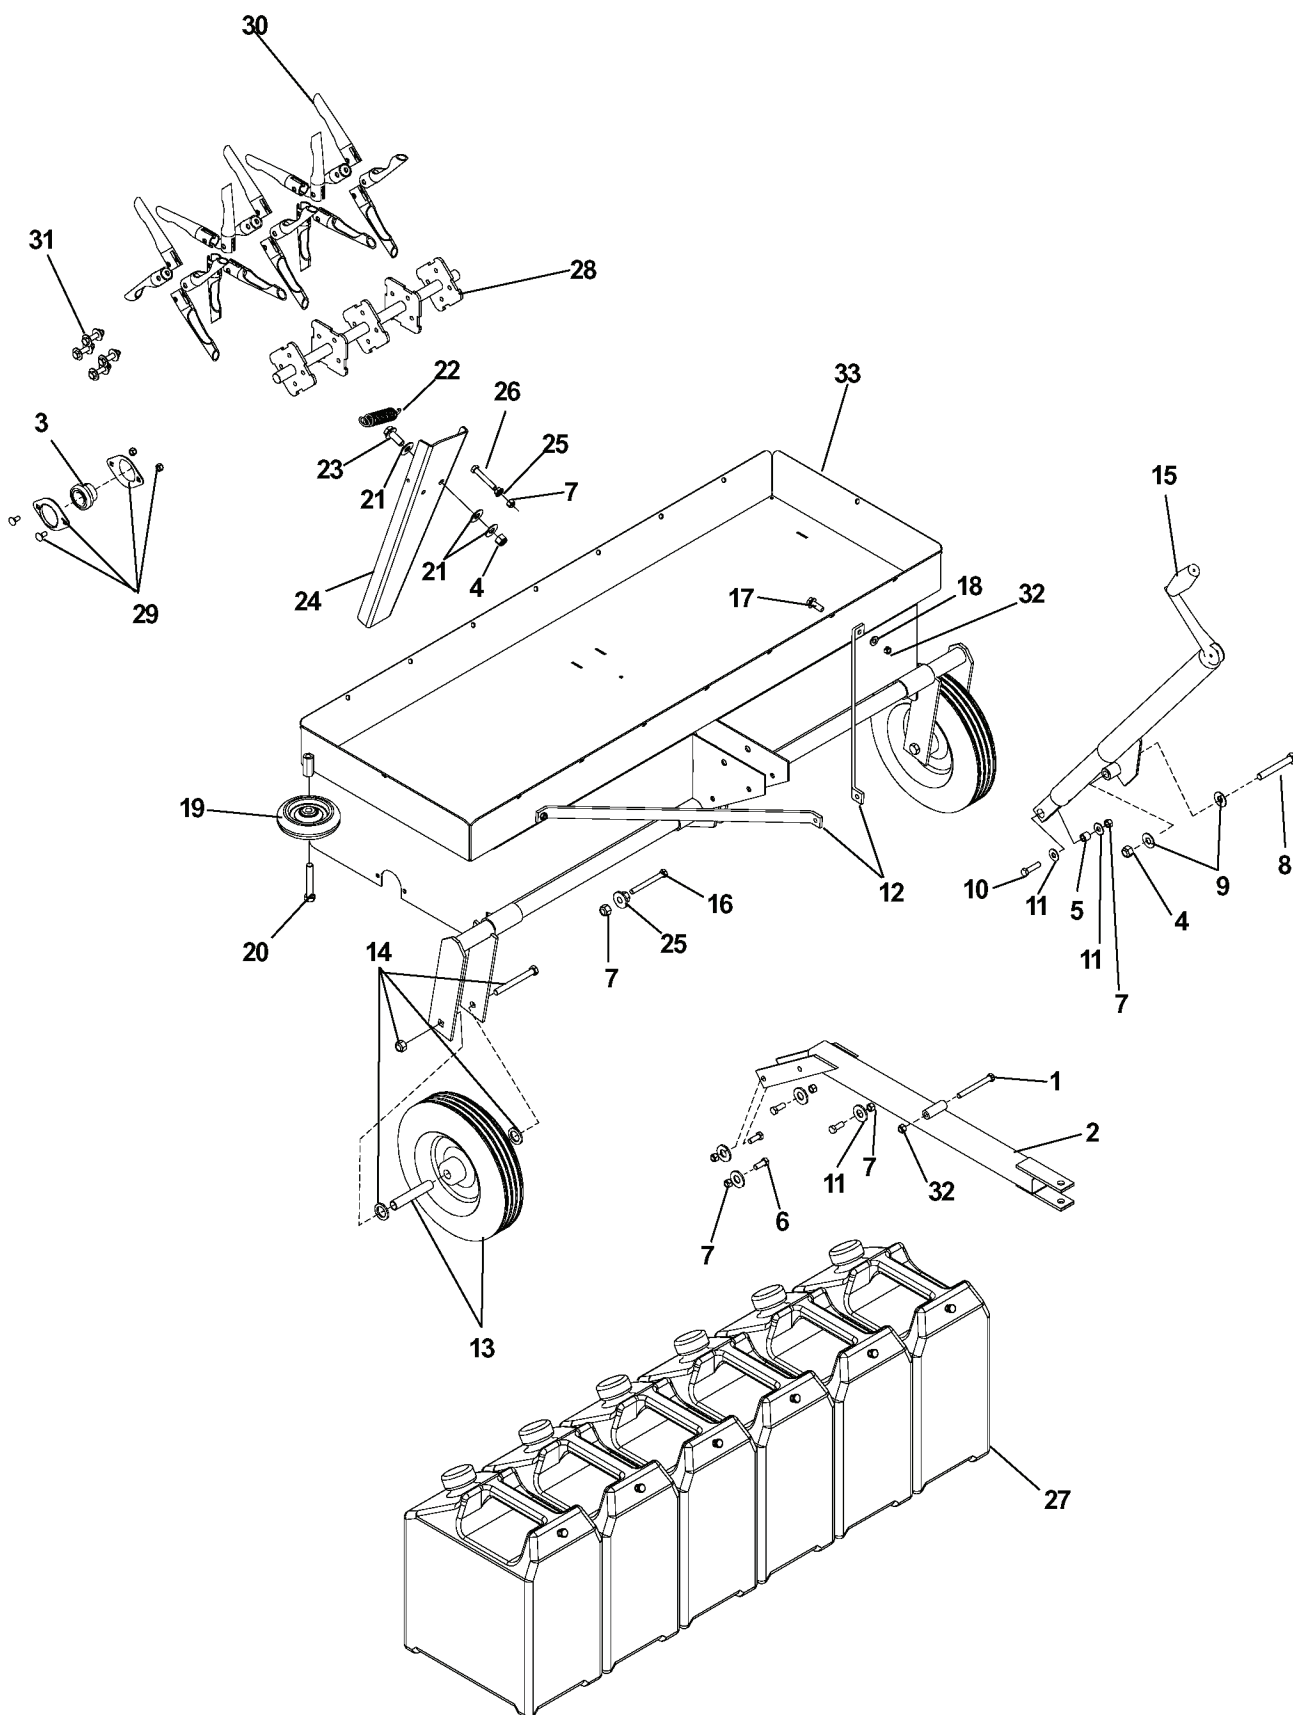

TA48CE, 968999236, 2003-09

---

# **SPARE PARTS LIST**

# TA48CE

REF.	PART NO.	DESCRIPTION	REMARK	QTY.	KIT
1	539990553	HCS 5/16 X 3		1	
2	539108428	TONGUE		1	
3	539000317	BEARING, 1" W/ LOCKING COLLAR		4	
4	539101331	NUT		4	
5	539007101	BUSHING		1	
6	539990563	SCREW		4	
7	539976979	NUT		7	
8	539108370	HCS 1/2-13 X 3-1/2 GR 5 ZD		1	
9	539990550	WASHER		2	
10	539990730	SCREW		1	
11	539990517	WASHER		6	
12	539109175	BAR		2	
13	539007562	WHEEL		2	
14	539007566	BOLT KIT		2	
15	539108422	JACK, BLACK		1	
16	539102754	SCREW		1	
17	539990208	SCREW		2	
18	539990692	WASHER		2	
19	539007563	WHEEL		2	
20	539101572	SCREW		2	
21	539104864	WASHER		3	
22	539106850	SPRING		1	
23	539990622	SCREW		1	
24	539108727	KICKSTAND, BLACK		1	
25	539990613	NUT		2	
26	539990629	SCREW		1	
27	539109297	WATER TANK		1	
28	539109296	ROTOR, BLACK		2	
29	539005786	STAMPING KIT, FOR 1" BEARING		4	
30	539109294	TINE SET, 20 TINES		2	
31	539109295	FASTENER KIT, 1 ROTOR		2	
32	539990717	NUT		3	
33	539108725	FRAME		1	
	539108722	DECAL		1	
	539108429	DECAL		2	
	539104804	DECAL		2	
	539104789	DECAL		2	
	539107311	DECAL		1	