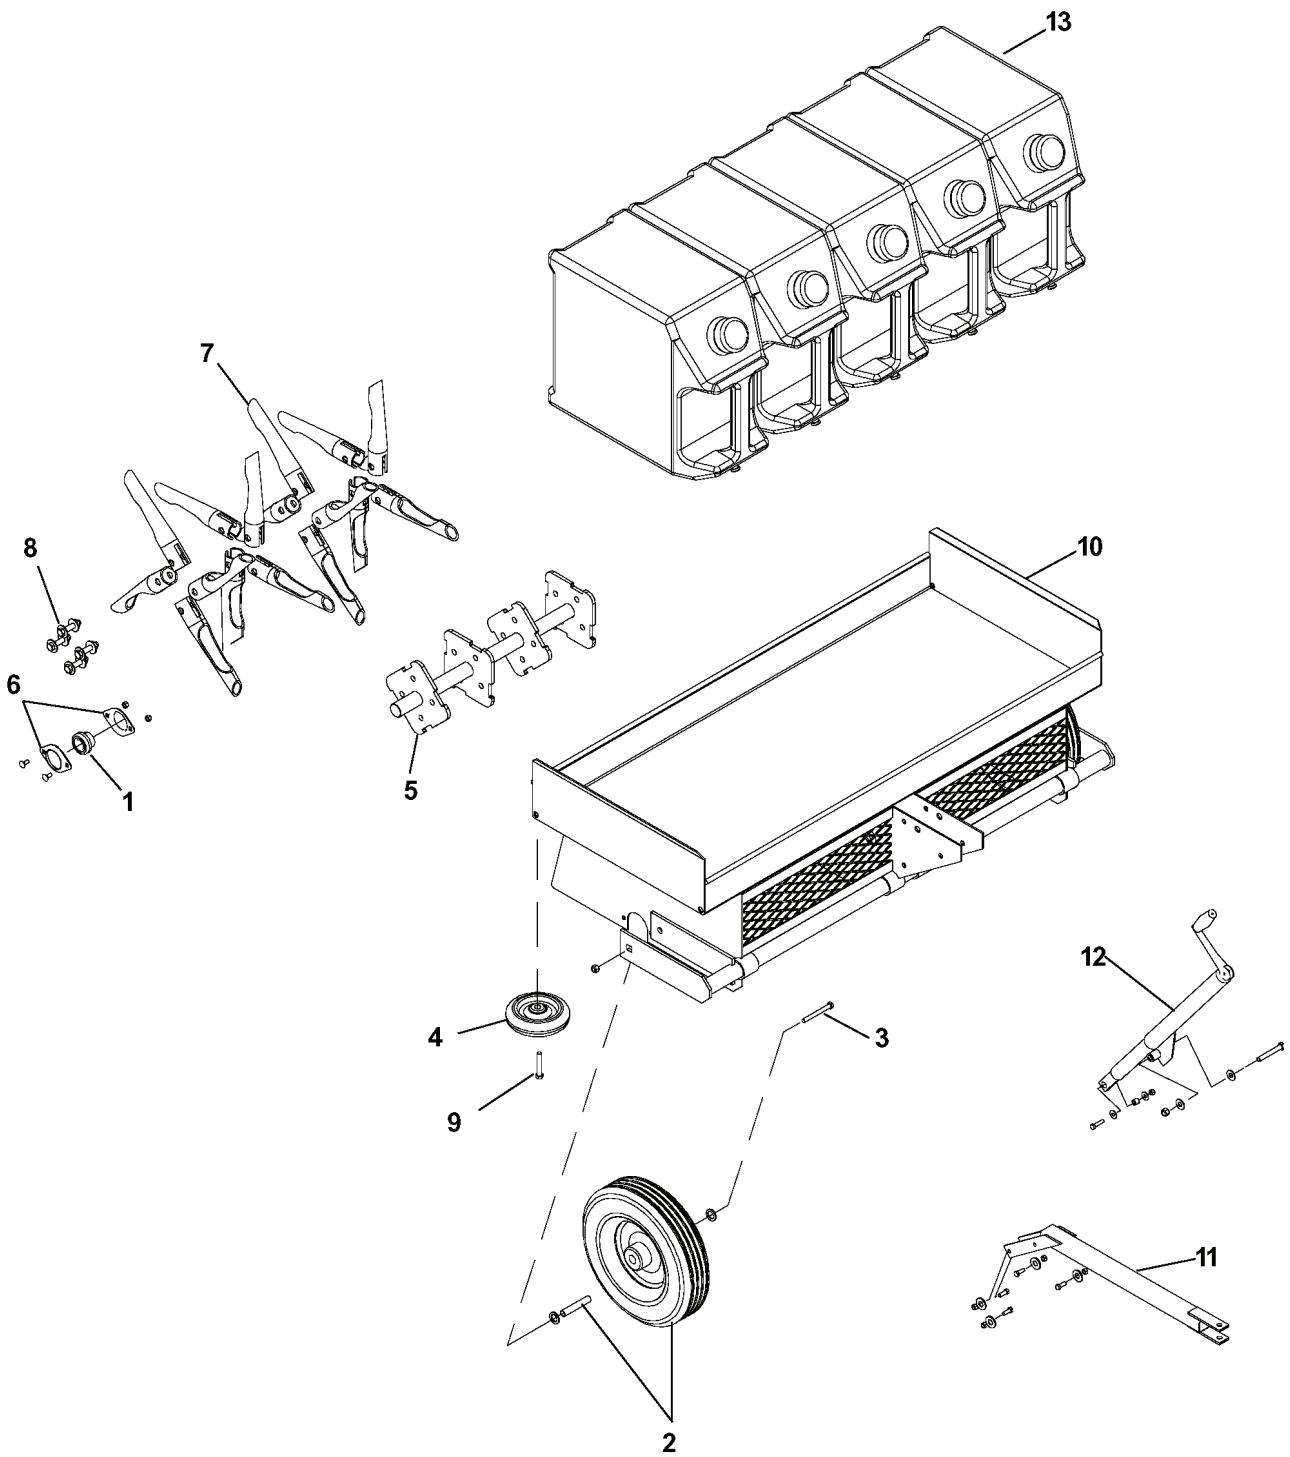

TA36, 540000073, 2003-09

SPARE PARTS LIST

TA36

REF.	PART NO.	DESCRIPTION	REMARK	QTY.	KIT
1	539000317	BEARING, 1" W/ LOCKING COLLAR		4	
2	539007562	WHEEL		2	
3	539007566	BOLT KIT		2	
4	539007563	WHEEL		2	
5	539007500	ROTOR, TRIPLEAIRE		2	
6	539005786	STAMPING KIT, FOR 1" BEARING		4	
7	539007571	TINE SET, 16EA		2	
8	539007574	FASTENER KIT FOR TINE SET TA10		2	
9	539101572	SCREW		2	
10	540200232	HOUSING		1	
11	540200234	TONGUE		1	
12	539007553	JACK		1	
13	539007510	WATER TANK		1	
15	539007555	DECAL	NOT SHOWN	1	