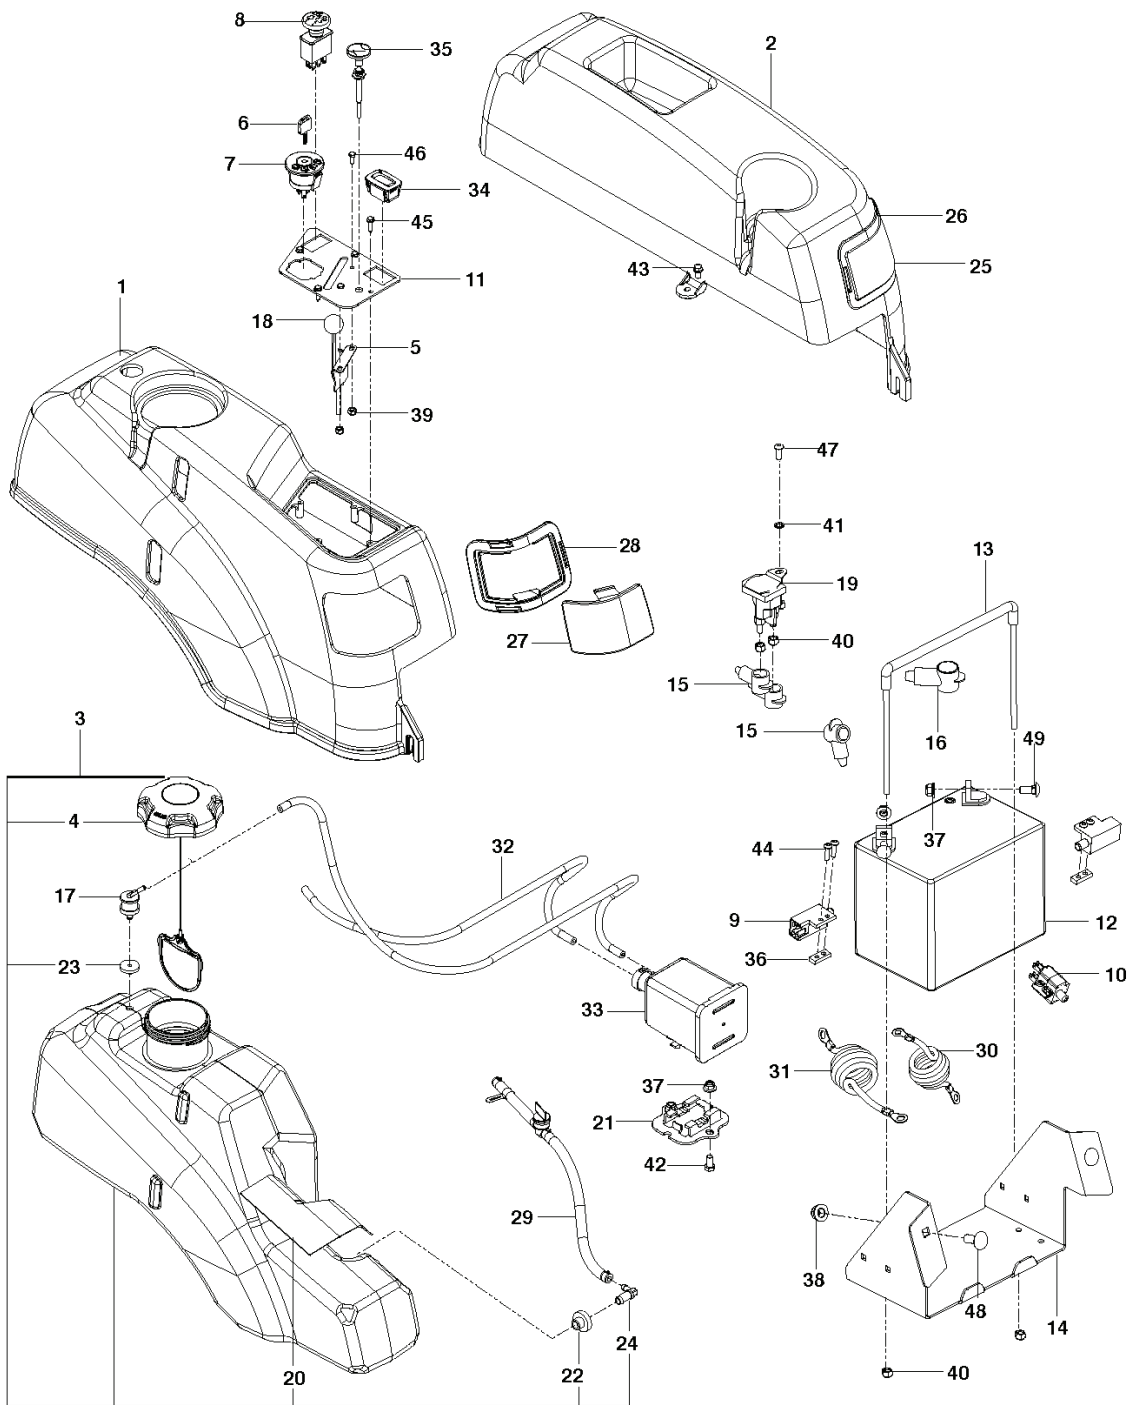

REF.	PART NO.	DESCRIPTION	REMARK	QTY.	KIT
1	578178901	FENDER		1	
2	539130374	FENDER		1	
3	578180601	FUEL TANK ASSY		1	
4	575018101	CAP		1	
5	539112734	THROTTLE CABLE		1	
6	532140401	KEY		1	
7	539107541	IGNITION SWITCH		1	
8	532174652	BRAKER		1	
9	532109553	SWITCH		2	
10	539113792	SWITCH	SIX PRONG	1	
	532197802	SWITCH	FOUR PRONG	1	
11	584254602	CONTROL PLATE		1	
12	539102436	BATTERY		1	
13	539131209	BATTERY TIE DOWN ASSEMBLY		1	
14	510231302	BOX		1	
15	539116400	TERMINAL COVER-SM		3	
16	539102759	INSULATOR		1	
17	576618101	TANK VENT		1	
18	539916325	VALVE		1	
18	539133049	KNOB ROUND BALL		1	
19	532192507	SOLENOID		1	
20	522559101	SHIELD		1	
21	575242701	BRACKET		1	
22	539105245	GROMMET		1	
23	576618201	GROMMET		1	
24	539110432	STEM, FUEL TANK		1	
25	539110056	LENS, COLORED LEFT		1	
26	539110455	HEADLIGHT		1	
27	539110057	LENS, COLORED RIGHT		1	
28	539110451	HEADLIGHT		1	
29	576660702	SERVICE KIT		1	
30	539103306	CABLE		2	
31	539110068	BATTERY CABLE, NEGATIVE		1	
32	575437802	HOSE		2	
33	539990053	WASHER		2	
34	586161801	HOUR METER		1	
35	539112439	CHOKE CONTROL		1	
36	539102678	PLATE		2	
37	539112899	NUT, 5/16-18, NYLOC		2	
38	521996501	NUT		2	
39	539976977	NUT		2	
40	873800400	NUT		5	
41	539990053	WASHER		1	
42	539108392	HCS 5/16-18 X 5/8 GR 5 ZD		2	
43	817490408	SCREW		2	
44	574822701	SCREW		2	
45	539110673	SCREW		4	
46	539990411	SCREW		2	
47	539111229	SCR 1/4-20 X 5/8 BTN SKT HD ZD		2	
48	872140608	BOLT		2	
49	872140506	BOLT		2	
	586352601	HARNESS	KIT - HARNESS AND SWITCH	1	
	585727701	HARNESS	W/ 4 PRONG SWITCH	1