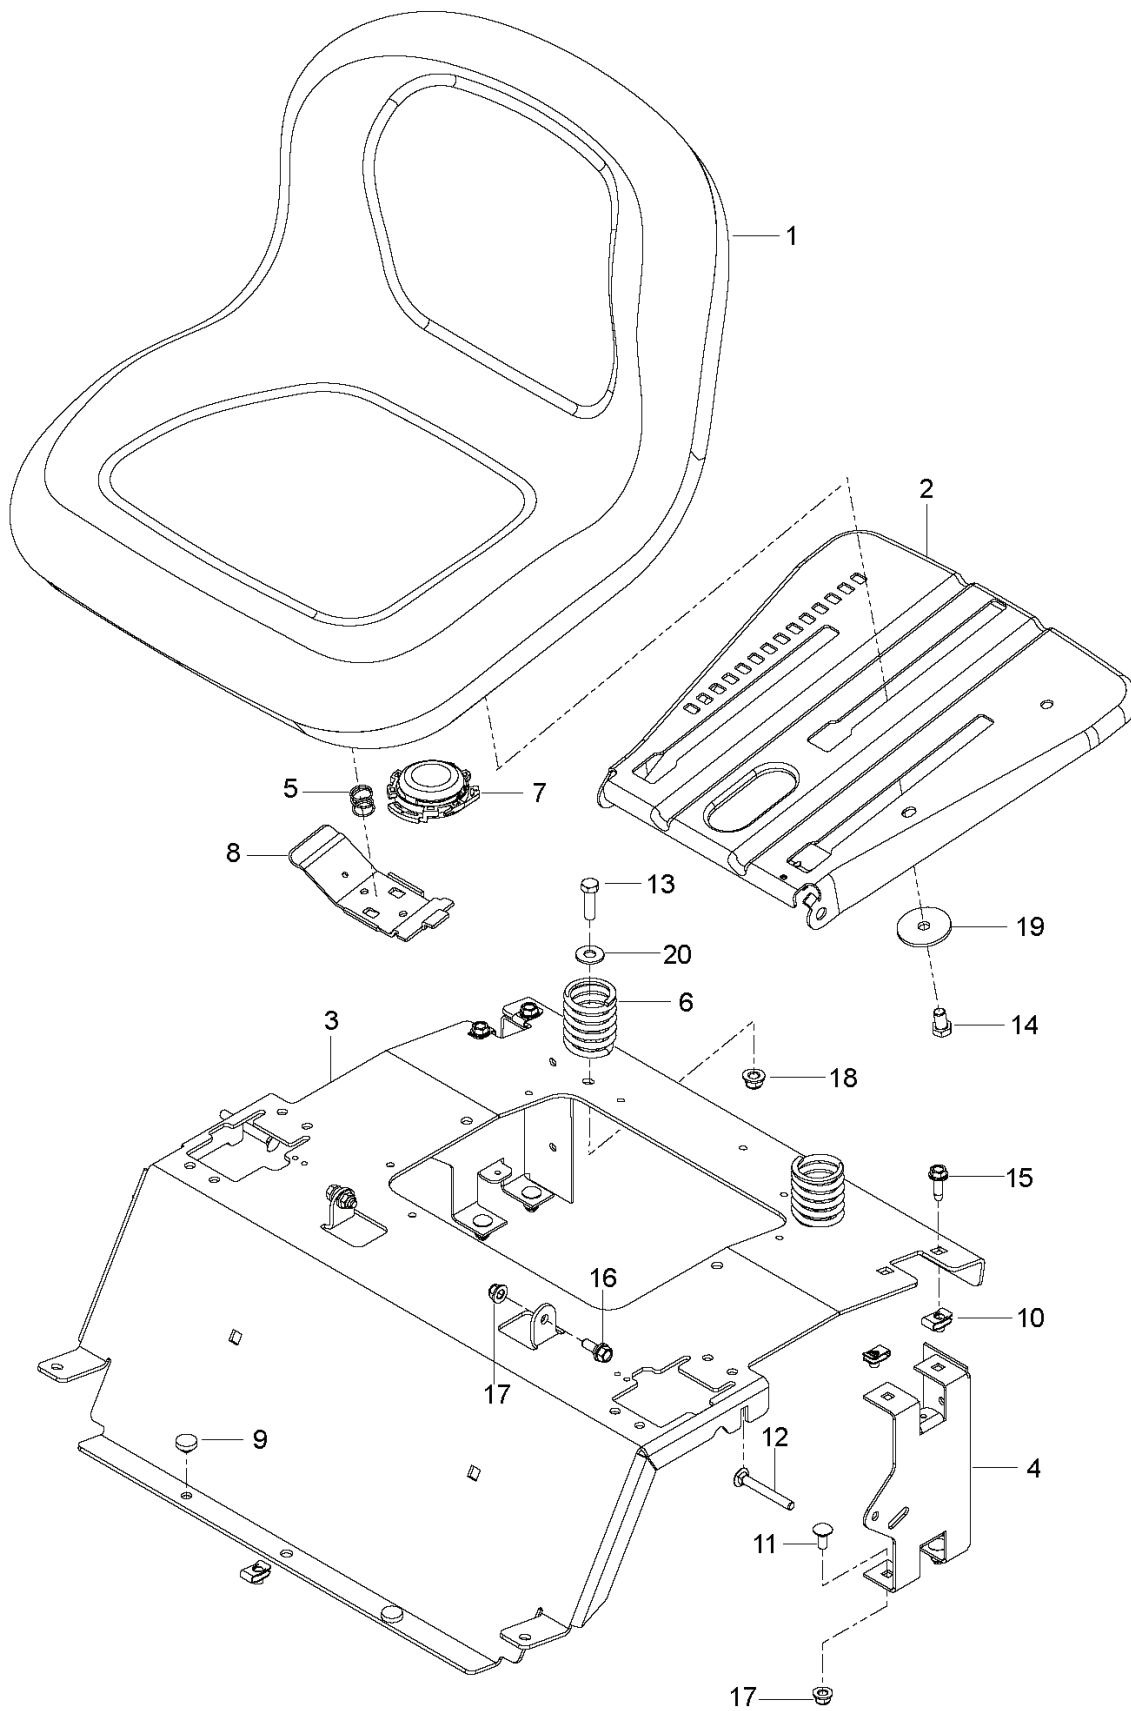

REF.	PART NO.	DESCRIPTION	REMARK	QTY.	KIT
1	532439822	SEAT		1	
2	532196977	PLATE		1	
3	577260503	SUPPORT		1	
4	580308202	SUPPORT		2	
5	532198200	SPRING		1	
6	587613301	SPRING		2	
7	539132140	SWITCH		1	
8	532197661	HANDLE		1	
9	539102587	ABSORBER		2	
10	539104763	CLIP		5	
11	872140506	BOLT		4	
12	510422701	SCREW		2	
13	874780620	BOLT		2	
14	539108503	BOLT		1	
15	817490512	SCREW		4	
16	539110303	BOLT		2	
17	539112899	NUT, 5/16-18, NYLOC		6	
18	521996501	NUT		2	
19	539111897	WASHER		1	
20	819141614	WASHER		2