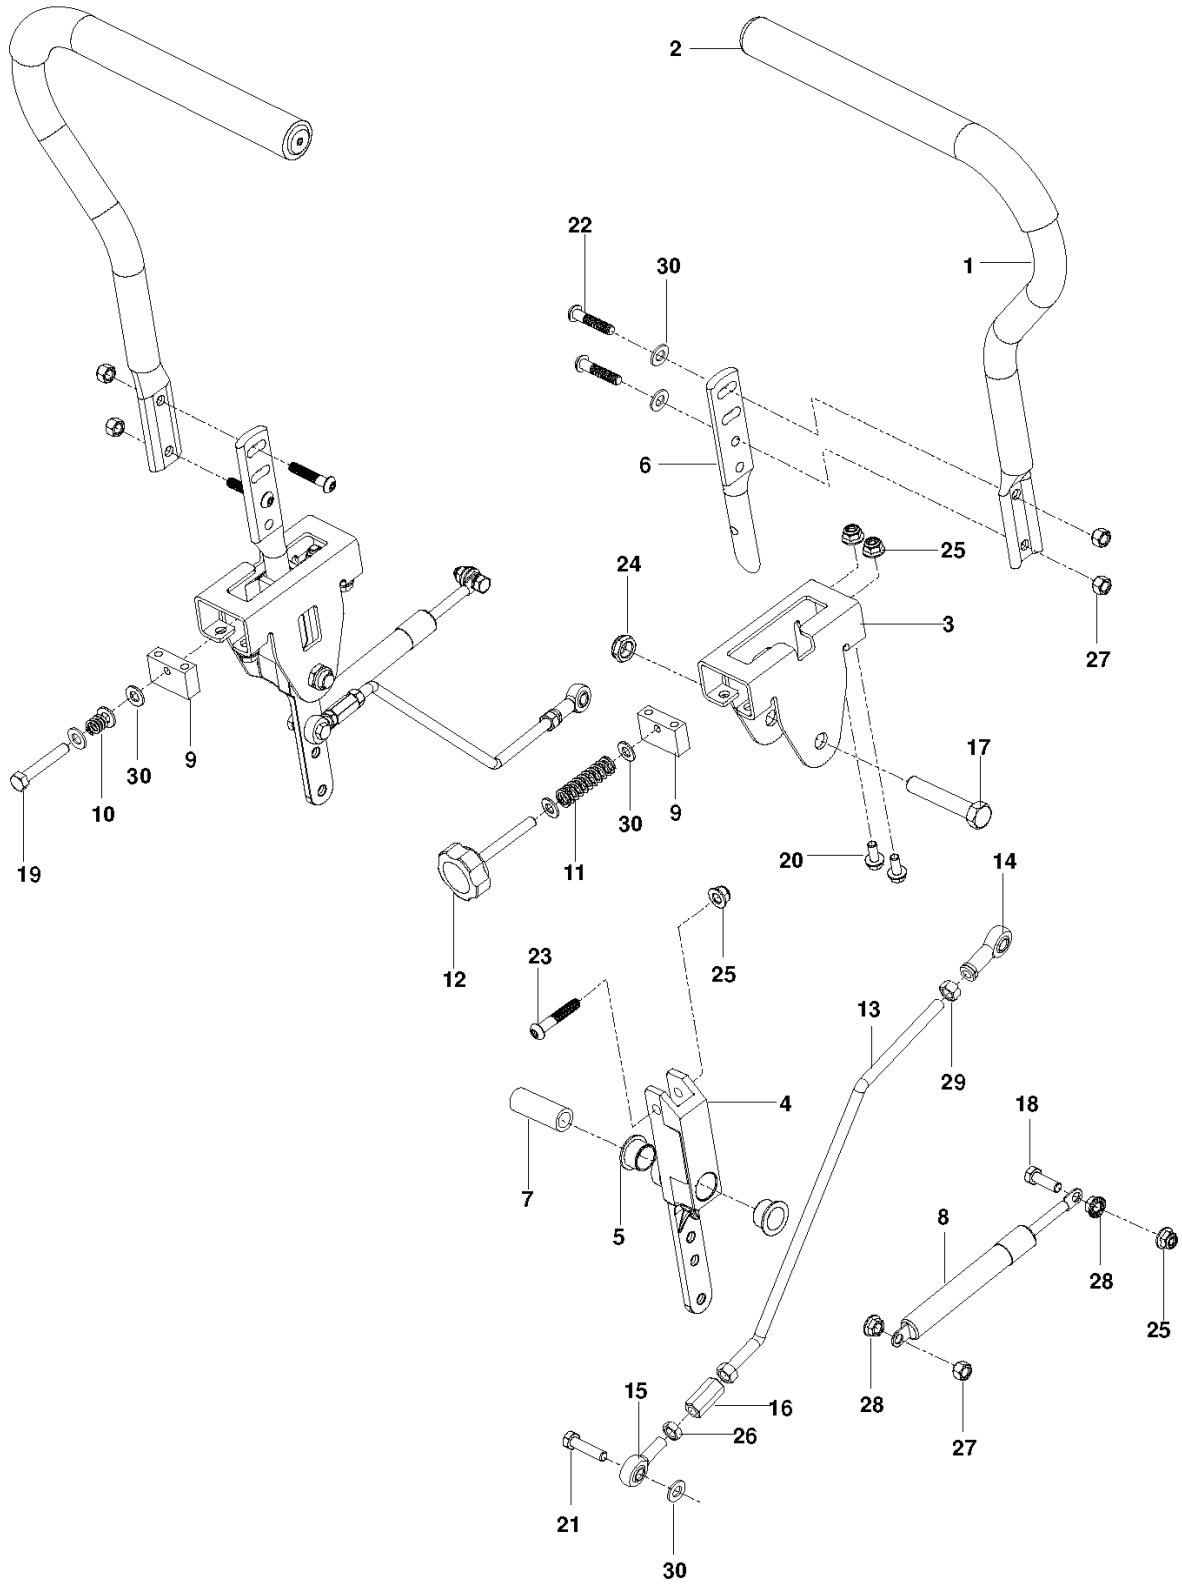

REF.	PART NO.	DESCRIPTION	REMARK	QTY.	KIT
1	581826703	LEVER		2	
2	525392901	GRIP		2	
3	577251701	BRACKET		2	
5	539131518	BEARING		4	
4	576140301	LEVER		2	
6	577420001	LEVER		2	
7	577252401	SPACER		2	
8	539102720	GAS SPRING		2	
9	577251801	BLOCK		2	
10	539102845	SPRING		1	
11	576850301	SPRING		1	
12	539131799	KNOB		1	
13	580624201	ROD		2	
14	539115729	RH ROD END		2	
15	539116690	ROD END - LH		2	
16	539116689	ROD END COUPLER		2	
17	874780844	BOLT		4	
18	874780516	BOLT		2	
19	874780524	BOLT		1	
20	874490512	BOLT		8	
21	874780528	BOLT		2	
22	578296402	SCREW		4	
23	576850402	SCREW		2	
24	539108010	NUT		2	
25	539112899	NUT, 5/16-18, NYLOC		10	
26	539991073	NUT		2	
27	873800500	LOCK NUT		6	
28	539990585	NUT		4	
29	539990223	NUT		4	
30	819111116	WASHER		11