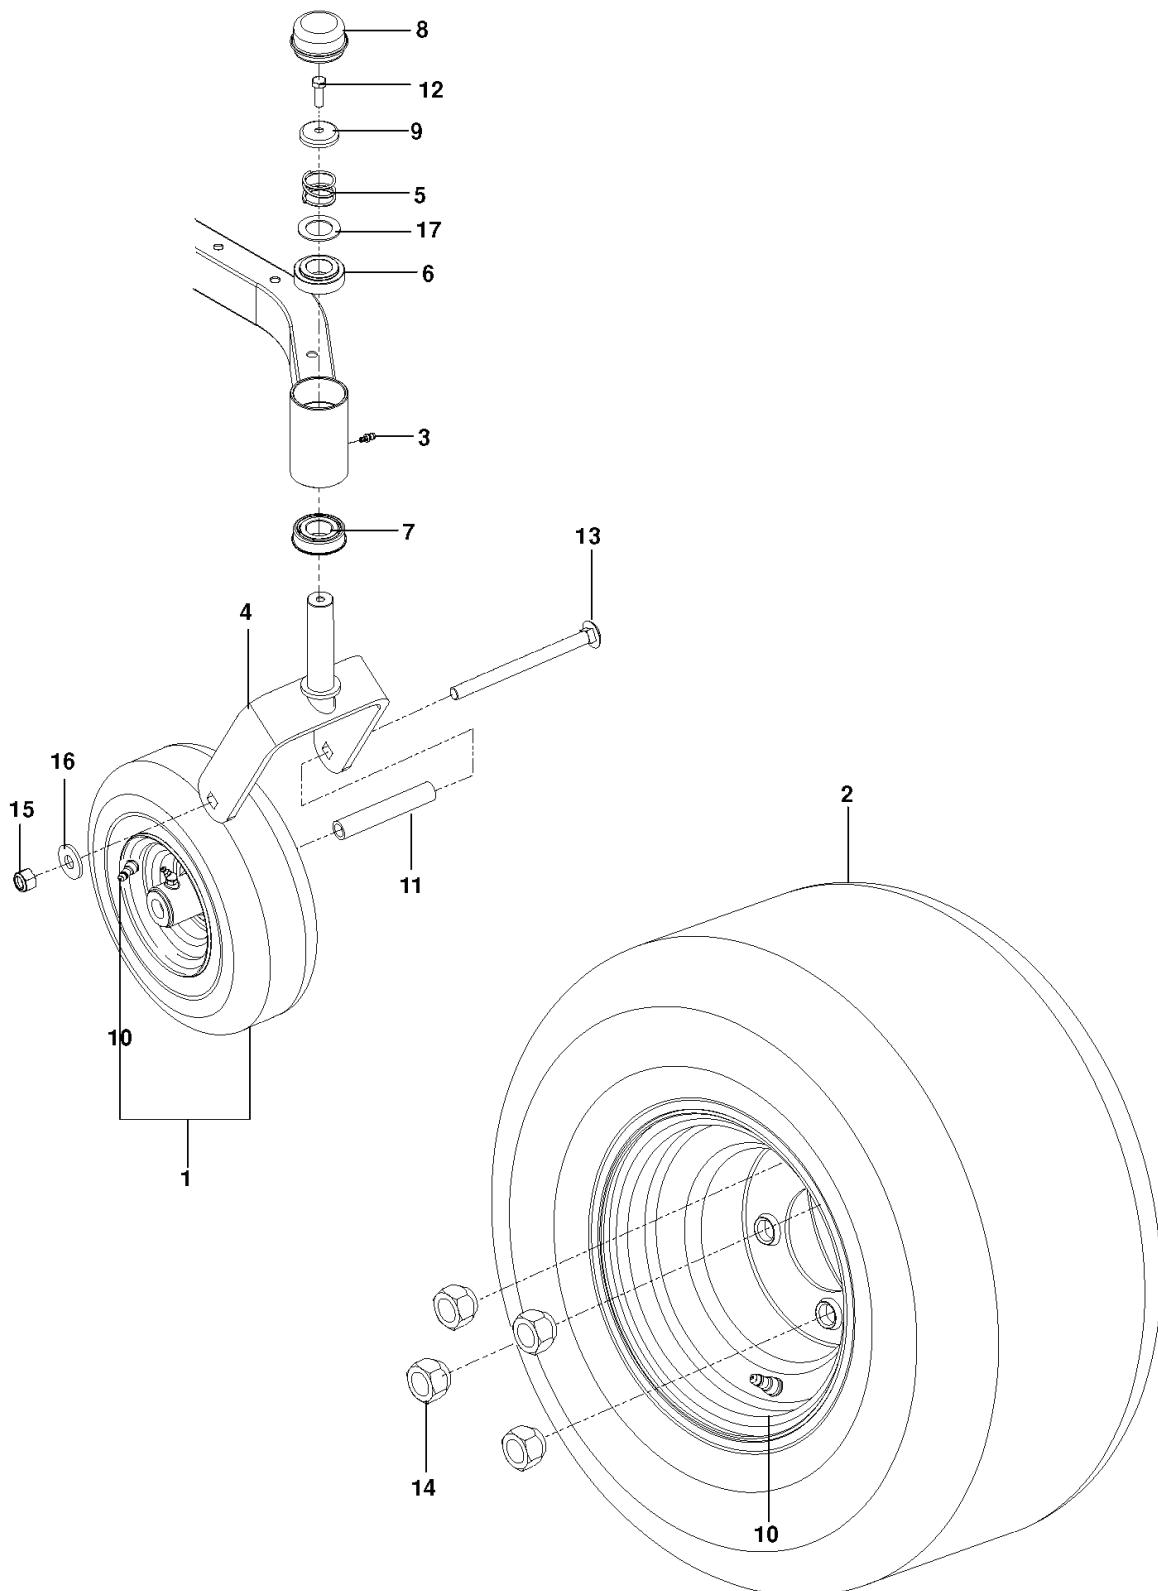

REF.	PART NO.	DESCRIPTION	REMARK	QTY.	KIT
1	576588602	WHEEL ASSY		2	
2	581197301	WHEEL ASSY		2	
3	539115638	FITTING		2	
4	576588802	YOKE		2	
5	539115747	SPRING		2	
6	539117901	BUSHING		2	
7	539112660	BEARING		2	
8	539102535	CAP		2	
9	539115749	CASTER PLUG		2	
10	539912234	VALVE		4	
11	576588901	SPACER		2	
12	539115566	SCREW		2	
13	576601501	SCREW		2	
14	539101173	NUT		8	
15	539200100	NUT		2	
16	819182212	WASHER		2	
17	539115675	WASHER		2