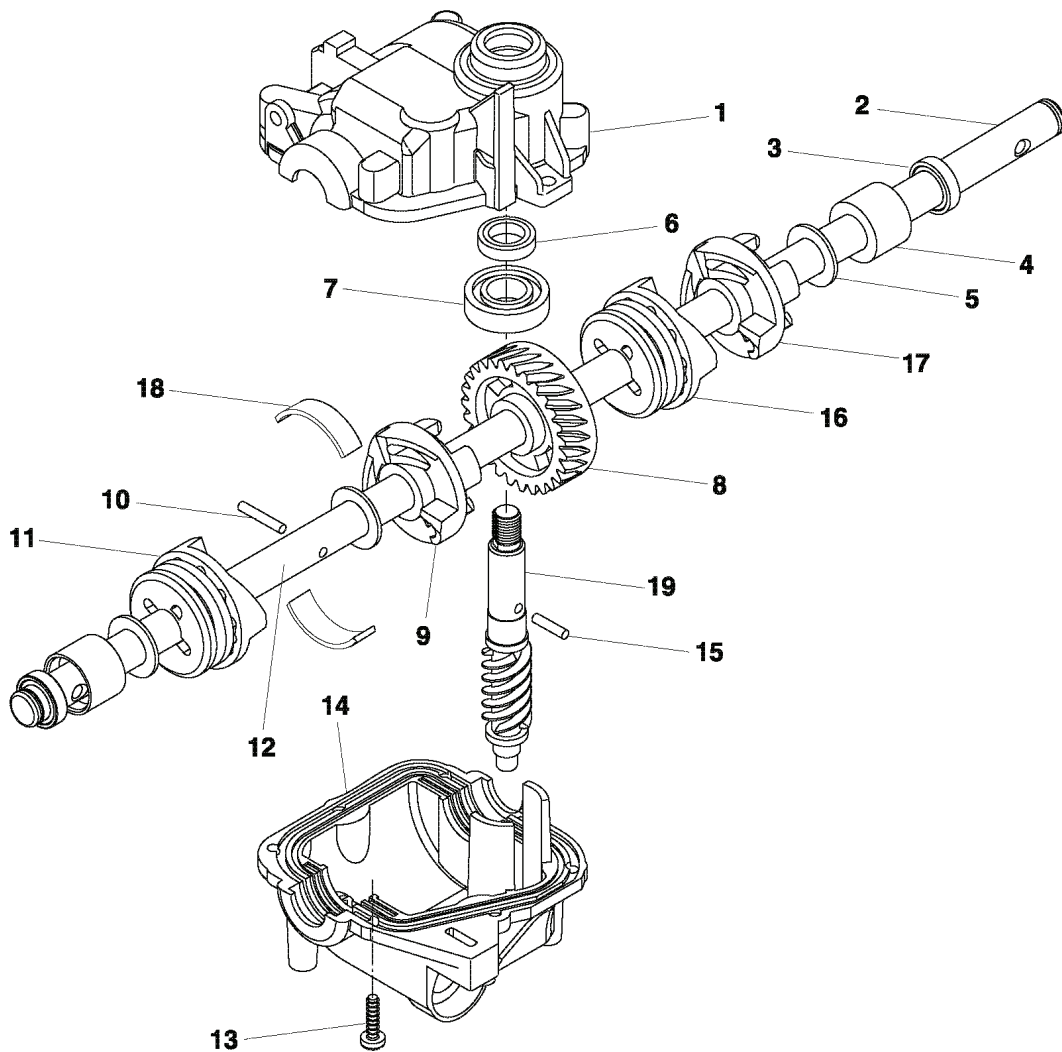

ROTARY LAWN MOWER - - MODEL NUMBER R152SVH (96141013301)
PRODUCT NUMBER 961 41 01-33
GEARCASE ASSEMBLY - PART NUMBER 532 40 80-29

REF.	PART NO.	DESCRIPTION	REMARK	QTY.	KIT
1	532412736	CASE		1	
2	532413269	SHAFT		1	
3	532183508	SEAL, OUTPUT SHAFT		1	
4	532183511	BUSHING		1	
5	532183509	WASHER		1	
6	532183514	SEAL, INPUT SHAFT		1	
7	532183506	BALL BEARING		1	
8	532412742	GEAR		1	
9	532412739	FIXED DOG CLUTCH LH		1	
10	532412746	PIN 3.50.337		1	
11	532412740	MOVEABLE DOG CLUTCH LH		1	
12	532413268	SHAFT		1	
13	532183513	SCREW		1	
14	532412747	CASE		1	
15	532412741	PIN 7 33732		1	
16	532412744	FIXED DOG CLUTCH RH		1	
17	532412743	CLUTCH		1	
18	532410731	SPRING		1	
19	532413267	SHAFT		1