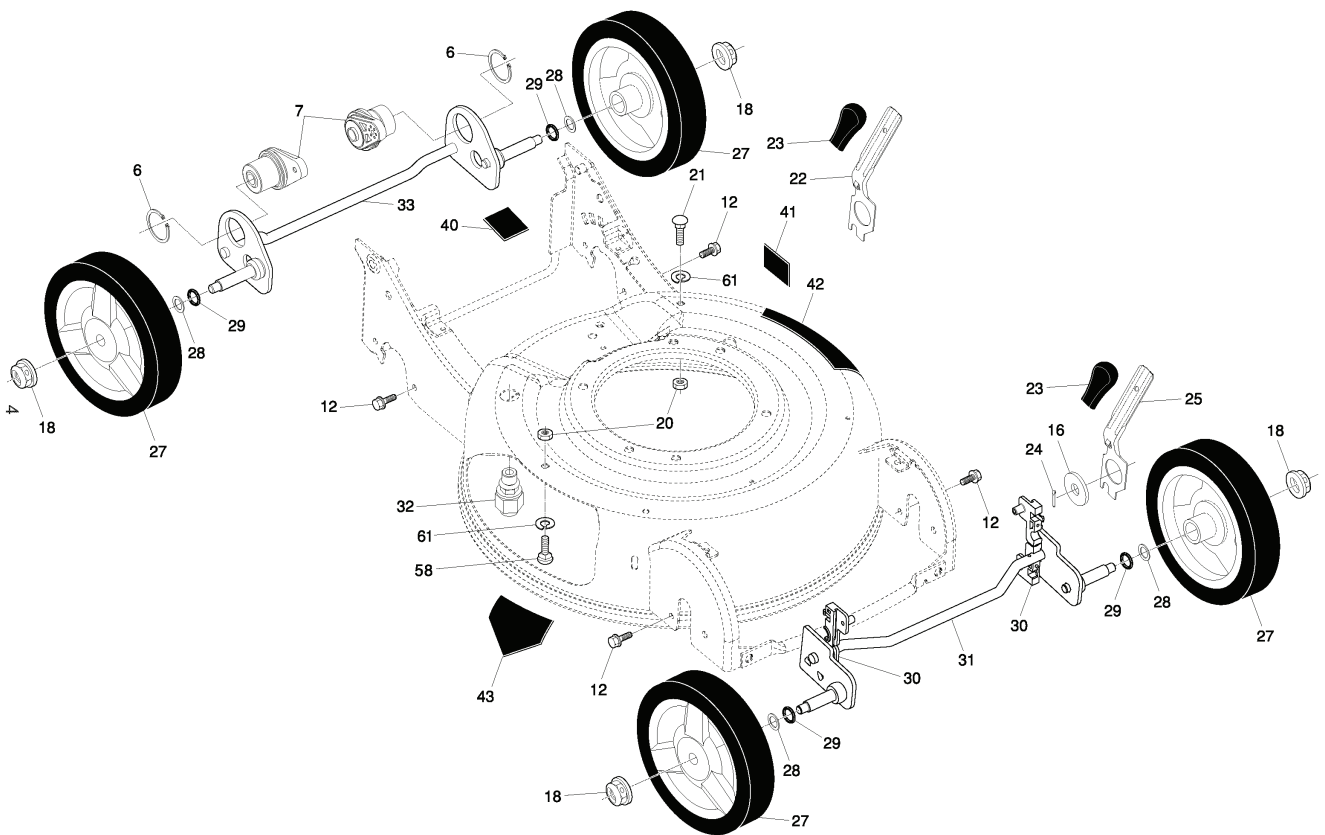

M145, 96131002201, 961310022, 2008-02

SPARE PARTS LIST

ROTARY LAWN MOWER - - MODEL NUMBER M145 (96131002201) PRODUCT NUMBER 961 31 00-22

REF.	PART NO.	DESCRIPTION	REMARK	QTY.	KIT
6	812000012	RETAINER RING		1	
7	532199245	AXLE		1	
12	532163409	SCREW		1	
18	532409148	NUT		1	
20	532400100	NUT		1	
21	872110407	BOLT		1	
22	532413519	LEVER		1	
23	532199269	KNOB		1	
24	532169675	PIN		1	
25	532413582	LEVER		1	
27	532410831	WHEEL		1	
28	532088348	WASHER		1	
29	532197480	O-RING		1	
30	532413520	BEARING		1	
31	532413580	AXLE		1	
32	532400094	CONNECTION		1	
33	532413727	AXLE		1	
40	532199731	DECAL		1	
41	532159736	DECAL		1	
42	532199912	DECAL		1	
43	532182166	DECAL		1	
58	872110407	BOLT		1	
61	532850263	WASHER		1	

ROTARY LAWN MOWER - - MODEL NUMBER M145 (96131002201) PRODUCT NUMBER 961 31 00-22

REF.	PART NO.	DESCRIPTION	REMARK	QTY.	KIT
1	532400604	HANDLE		1	
2	532186362	GRIP, FOAM		1	
3	532012503	BRACKET		1	
4	532750634	SCREW		1	
5	532186298	LEVER		1	
6	532408047	CABLE		1	
7	532413507	KNOB		1	
8	532199697	RIVET		1	
9	532400413	NUT		1	
10	532413534	BRACKET		1	
11	532132004	NUT		1	
12	532194788	GUIDE		1	
13	532413535	HANDLE		1	
14	532199255	PEN		1	
15	532751153	NUT		1	
36	532183447	KNOB		1	
37	532199422	SCREW		1	
38	532413513	DRIVE COVER		1	
39	532410948	OPERATOR'S MANUAL		1	
41	532413581	FRONT COVER		1	
42	532194189	SCREW		1	
47	532199222	BLADE		1	
53	532191760	SCREW		1	
54	532850263	WASHER		1	
55	532851074	WASHER		1	
56	532407138	ADAPTER		1	
57	532150406	BOLT		1	
58	532413517	DEFLECTOR		1	
59	532409314	HOUSING		1	
60	532199268	BRACKET		1	
61	532191730	NUT		1	
62	532183446	SPRING		1	
63	532183445	PIN		1	
64	532413518	HOUSING		1	
65	532404008	NUT		1	
66	532850999	BOLT		1	
67	532066426	HOOP		1	
-	532408575	OPERATOR'S MANUAL		1	
-	532408576	BEARING		1	
-	532413415	NUT		1	