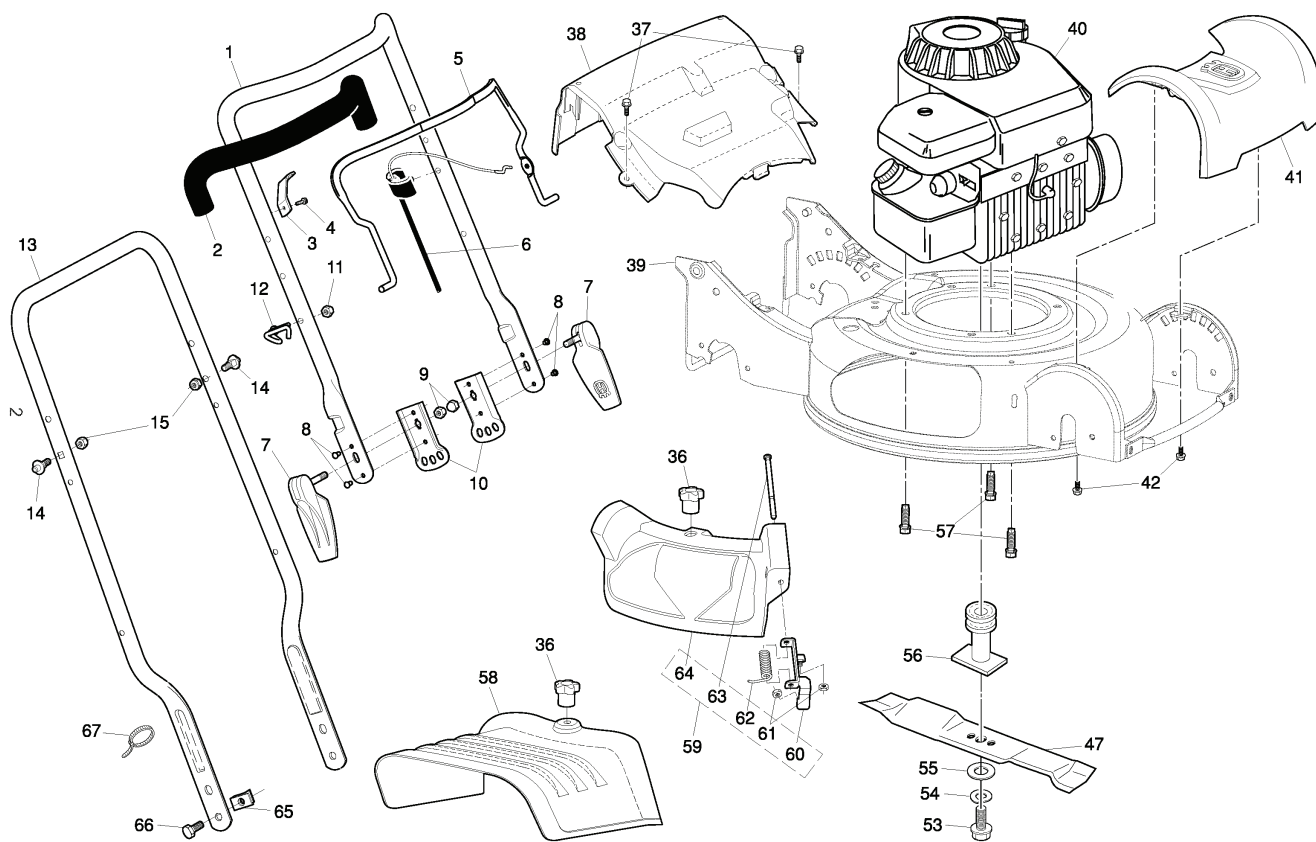

M145, 96131002201, 961310022, 2008-02

SPARE PARTS LIST

ROTARY LAWN MOWER - - MODEL NUMBER M145 (96131002201) PRODUCT NUMBER 961 31 00-22

REF.	PART NO.	DESCRIPTION	REMARK	QTY.	KIT
6	812000012	RETAINER RING		1	
7	532199245	AXLE		1	
12	532163409	SCREW		1	
18	532409148	NUT		1	
20	532400100	NUT		1	
21	872110407	BOLT		1	
22	532413519	LEVER		1	
23	532199269	KNOB		1	
24	532169675	PIN		1	
25	532413582	LEVER		1	
27	532410831	WHEEL		1	
28	532088348	WASHER		1	
29	532197480	O-RING		1	
30	532413520	BEARING		1	
31	532413580	AXLE		1	
32	532400094	CONNECTION		1	
33	532413727	AXLE		1	
40	532199731	DECAL		1	
41	532159736	DECAL		1	
42	532199912	DECAL		1	
43	532182166	DECAL		1	
58	872110407	BOLT		1	
61	532850263	WASHER		1	

ROTARY LAWN MOWER - - MODEL NUMBER M145 (96131002201) PRODUCT NUMBER 961 31 00-22

REF.	PART NO.	DESCRIPTION	REMARK	QTY.	KIT
1	532400604	HANDLE		1	
2	532186362	GRIP, FOAM		1	
3	532012503	BRACKET		1	
4	532750634	SCREW		1	
5	532186298	LEVER		1	
6	532408047	CABLE		1	
7	532413507	KNOB		1	
8	532199697	RIVET		1	
9	532400413	NUT		1	
10	532413534	BRACKET		1	
11	532132004	NUT		1	
12	532194788	GUIDE		1	
13	532413535	HANDLE		1	
14	532199255	PEN		1	
15	532751153	NUT		1	
36	532183447	KNOB		1	
37	532199422	SCREW		1	
38	532413513	DRIVE COVER		1	
39	532410948	OPERATOR'S MANUAL		1	
41	532413581	FRONT COVER		1	
42	532194189	SCREW		1	
47	532199222	BLADE		1	
53	532191760	SCREW		1	
54	532850263	WASHER		1	
55	532851074	WASHER		1	
56	532407138	ADAPTER		1	
57	532150406	BOLT		1	
58	532413517	DEFLECTOR		1	
59	532409314	HOUSING		1	
60	532199268	BRACKET		1	
61	532191730	NUT		1	
62	532183446	SPRING		1	
63	532183445	PIN		1	
64	532413518	HOUSING		1	
65	532404008	NUT		1	
66	532850999	BOLT		1	
67	532066426	HOOP		1	
-	532408575	OPERATOR'S MANUAL		1	
-	532408576	BEARING		1	
-	532413415	NUT		1	