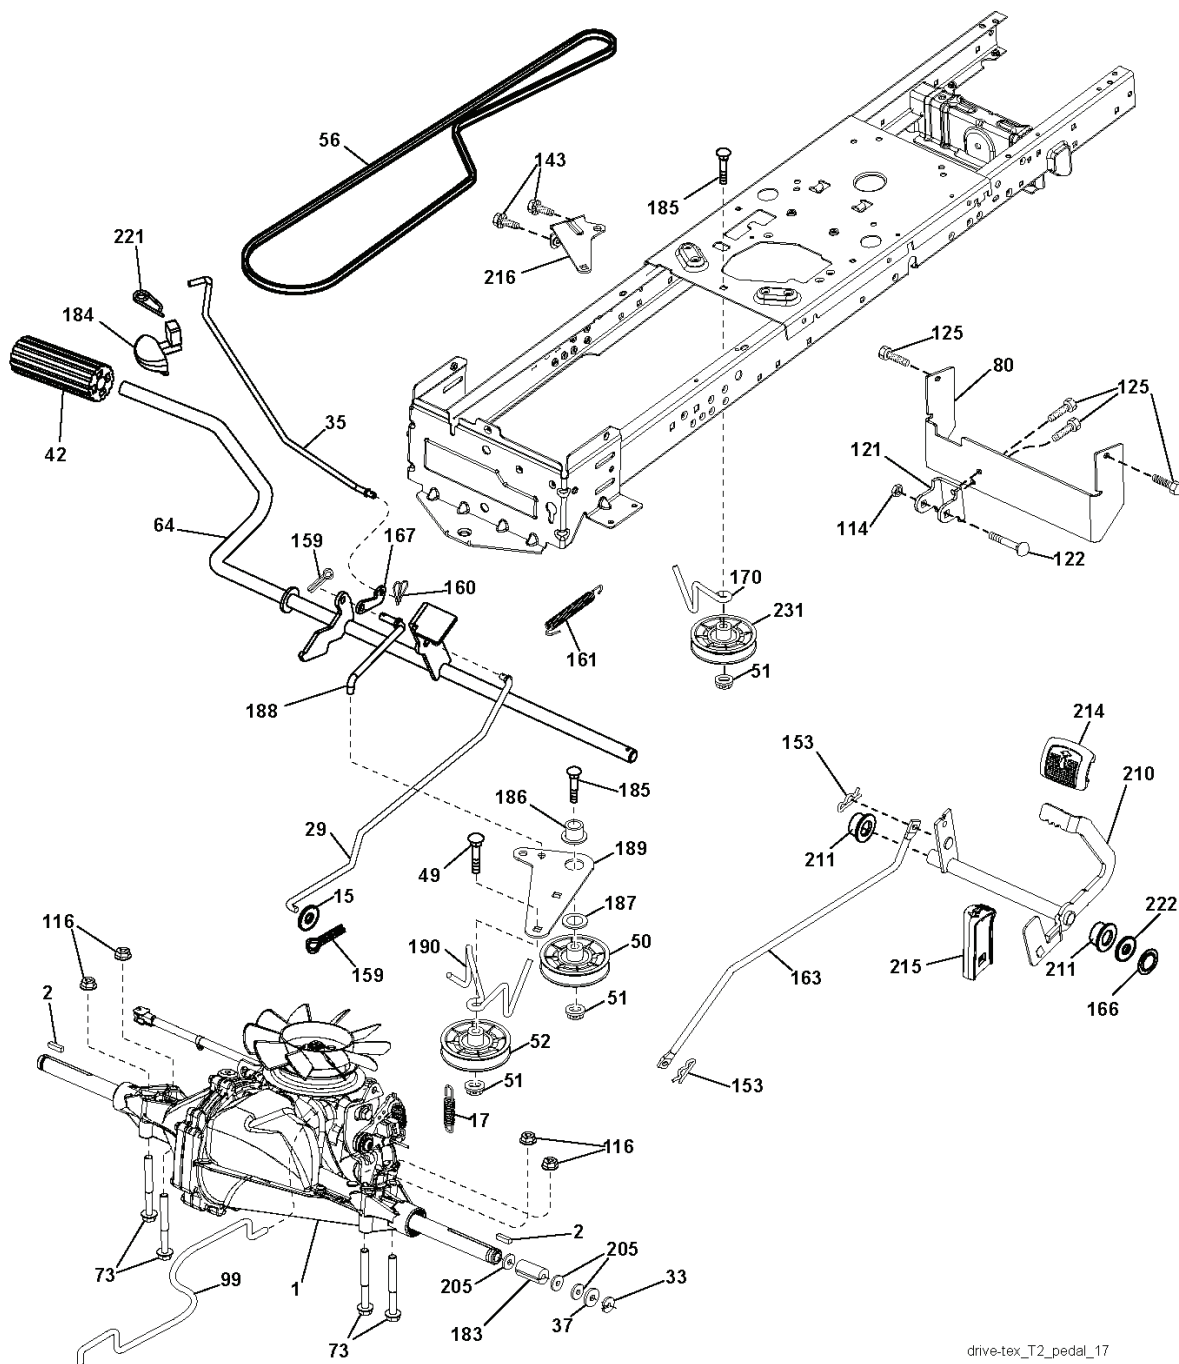

steering-tex_STDHRS_10

REF.	PART NO.	DESCRIPTION	REMARK	QTY.	KIT
1	532416480	STEERING WHEEL		1	
2	532418168	AXLE		1	
4	532416845	SPINDLE		1	
5	532416846	SPINDLE		1	
6	532124931	WASHER		1	
7	532121748	WASHER		1	
8	812000029	RETAINER RING		1	
9	532121232	HUB CAP		1	
13	532121749	WASHER		1	
14	810040600	WASHER		1	
15	873540600	NUT		1	
16	532429373	SHAFT		1	
19	532194729	PLATE		1	
20	532411139	STEERING COLUMN TUBE		1	
21	532186737	ADAPTER		1	
22	532420537	SUPPORT		1	
26	532415987	KNOB		1	
28	817000612	SCREW		1	
33	810040500	WASHER		1	
35	532194732	PLATE		1	
45	819113812	WASHER		1	
53	532188967	WASHER		1	
57	532407465	BRACKET		1	
58	532194747	BOLT		1	
59	532194748	WASHER		1	
60	873971000	NUT		1	
61	532194740	LINK		1	
62	532194741	LINK		1	
63	817000512	SCREW		1	
64	532199849	SPRING RETAINER		1	
66	871020748	BOLT		1	
67	532194737	BUSHING		1	
68	873900700	NUT		1	
69	532199162	WASHER		1	
70	532417065	BRACKET		1	
71	532190752	SHAFT		1	
72	874428982	BOLT		1	
74	532124937	BEARING COL. STRG.		1	

wheel_art_1-tex

REF.	PART NO.	DESCRIPTION	REMARK	QTY.	KIT
1	532059192	CAP VALVE		1	
2	532065139	NIPPLE		1	
3	532425261	RIM	Front 6"	1	
4	532421652	TUBE	Front (Service Item Only)	1	
5	532123410	TIRE	Front 13 x 5.0-6	1	
6	532124957	FITTING	(Front Wheel Only)	1	
7	532124959	BEARING	(Front Wheel Only)	1	
8	532175039	HUB CAP		1	
9	532106230	TIRE	Rear 16 x 6-5	1	
10	532007154	HOSE	Rear (Service Item Only)	1	
11	532425262	RIM	Rear 8"	1	
--	532144334	SEALING FOAM		1	

REF.	PART NO.	DESCRIPTION	REMARK	QTY.	KIT
1	532196841	DECAL		1	
2	532429196	DECAL		1	
3	532178302	DECAL		1	
4	532433986	DECAL		1	
5	532437093	DECAL		1	
6	532159737	DECAL		1	
7	532159736	DECAL		1	
8	532168869	DECAL		1	
9	532145005	DECAL		1	
10	532400389	LABEL		1	
11	532425112	DECAL		1	
12	532421543	DECAL		1	
13	532140837	DECAL		1	
14	532124433	DECAL		1	
--	532162598	DECAL		1	
--	532166960	DECAL		1	
--	532410805	PAD		1	
--	532410806	PAD. FOOTREST, RH		1	