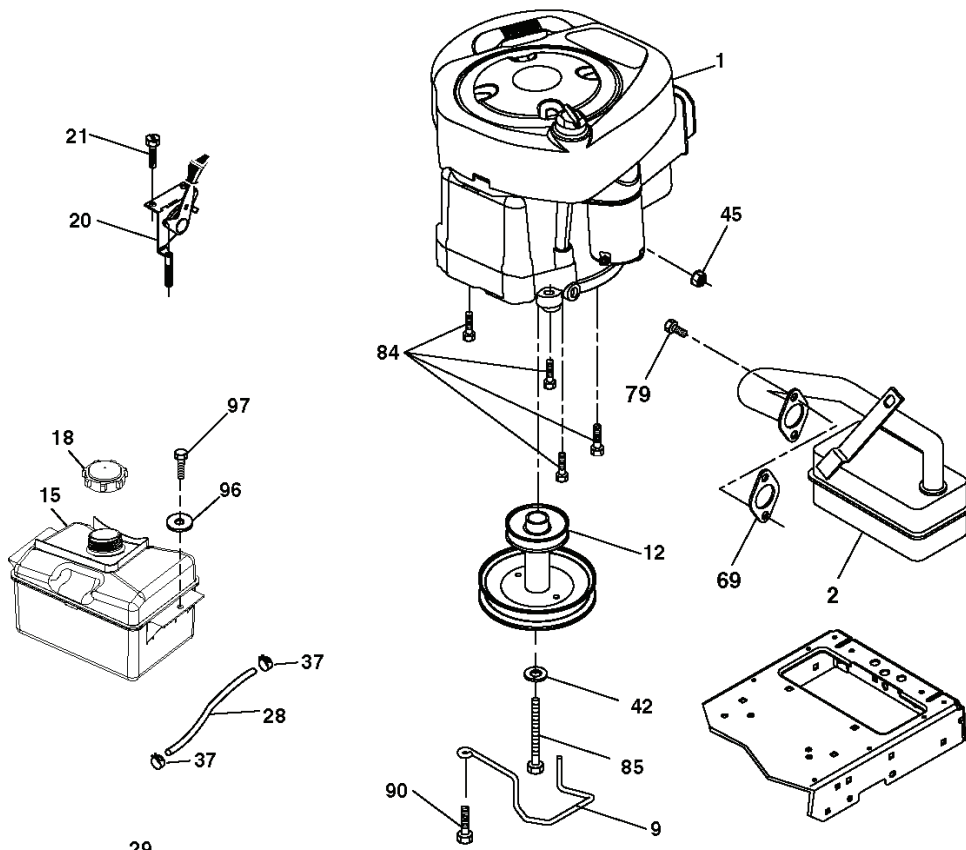

29

OPTIONAL EQUIPMENT
Spark Arrester

engine-tex_BS_28

REF.	PART NO.	DESCRIPTION	REMARK	QTY.	KIT
1	000000000	W/O DESCRIPTION	Engine Briggs Model No. 31Q677-1493-B1	1	
2	532137352	MUFFLER		1	
9	532194319	BELT GUIDE		1	
12	532140186	PULLEY		1	
15	532407545	FUEL TANK		1	
18	532430220	FUEL CAP		1	
20	532183897	CONTROL		1	
21	532416358	SCREW		1	
28	532137040	HOSE		1	
29	532137180	SPARK ARRESTER KIT		1	
37	532123487	HOSE CLAMP		1	
42	810040700	WASHER		1	
45	873510400	NUT		1	
69	532165291	GASKET		1	
79	532192334	SCREW		1	
84	817060620	SCREW		1	
85	532173937	BOLT		1	
90	817000616	SCREW		1	
96	819091416	WASHER		1	
97	817670412	SCREW		1