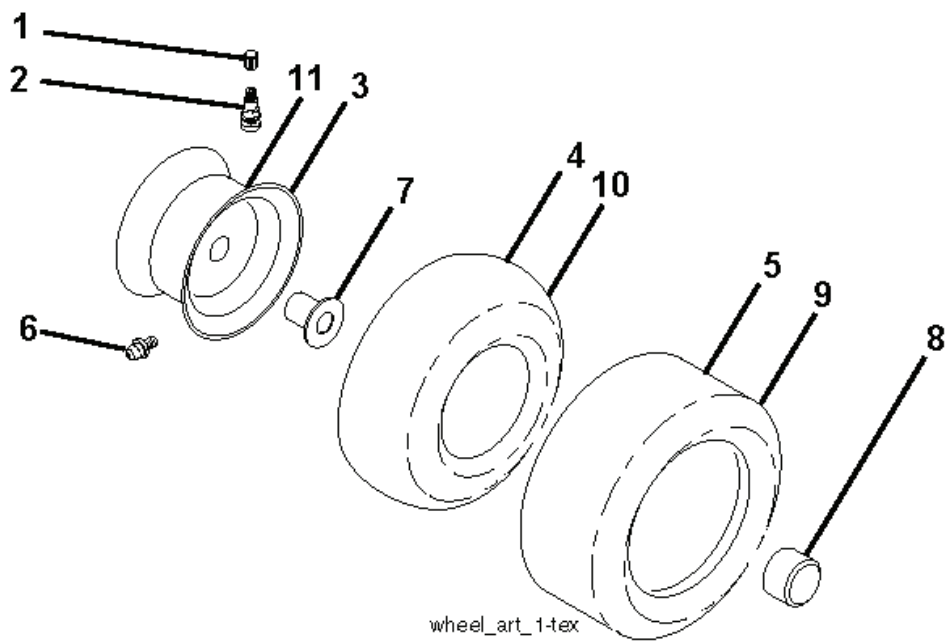

NON-REMOVABLE CONNECTIONS

REMOVABLE CONNECTIONS

seat-tex_6-tex LT

REF.	PART NO.	DESCRIPTION	REMARK	QTY.	KIT
1	532424067	SEAT		1	
2	532180166	BRACKET		1	
3	532140675	STRAP		1	
6	873800600	NUT		1	
7	532124181	SPRING		1	
8	532171877	BOLT		1	
10	532196977	PLATE		1	
21	532171852	BOLT		1	
37	873800500	LOCK NUT		1	
40	532197661	HANDLE		1	
41	532198200	SPRING		1	
43	874760612	BOLT		1	
44	819133812	WASHER		1	

steering-tex_STDHRS_10

REF.	PART NO.	DESCRIPTION	REMARK	QTY.	KIT
1	532416480	STEERING WHEEL		1	
2	532418168	AXLE		1	
4	532416845	SPINDLE		1	
5	532416846	SPINDLE		1	
6	532124931	WASHER		1	
7	532121748	WASHER		1	
8	812000029	RETAINER RING		1	
9	532121232	HUB CAP		1	
13	532121749	WASHER		1	
14	810040600	WASHER		1	
15	873540600	NUT		1	
16	532429373	SHAFT		1	
19	532194729	PLATE		1	
20	532411139	STEERING COLUMN TUBE		1	
21	532186737	ADAPTER		1	
22	532420537	SUPPORT		1	
26	532415987	KNOB		1	
28	817000612	SCREW		1	
33	810040500	WASHER		1	
35	532194732	PLATE		1	
45	819113812	WASHER		1	
53	532188967	WASHER		1	
57	532407465	BRACKET		1	
58	532194747	BOLT		1	
59	532194748	WASHER		1	
60	873971000	NUT		1	
61	532194740	LINK		1	
62	532194741	LINK		1	
63	817000512	SCREW		1	
64	532199849	SPRING RETAINER		1	
66	871020748	BOLT		1	
67	532194737	BUSHING		1	
68	873900700	NUT		1	
69	532199162	WASHER		1	
70	532417065	BRACKET		1	
71	532190752	SHAFT		1	
72	874428982	BOLT		1	
74	532124937	BEARING COL. STRG.		1	

wheel_art_1-tex

REF.	PART NO.	DESCRIPTION	REMARK	QTY.	KIT
1	532059192	CAP VALVE		1	
2	532065139	NIPPLE		1	
3	532425261	RIM	Front 6"	1	
4	532421652	TUBE	Front (Service Item Only)	1	
5	532123410	TIRE	Front 13 x 5.0-6	1	
6	532124957	FITTING	(Front Wheel Only)	1	
7	532124959	BEARING	(Front Wheel Only)	1	
8	532175039	HUB CAP		1	
9	532106230	TIRE	Rear 16 x 6-5	1	
10	532007154	HOSE	Rear (Service Item Only)	1	
11	532425262	RIM	Rear 8"	1	
--	532144334	SEALING FOAM		1	