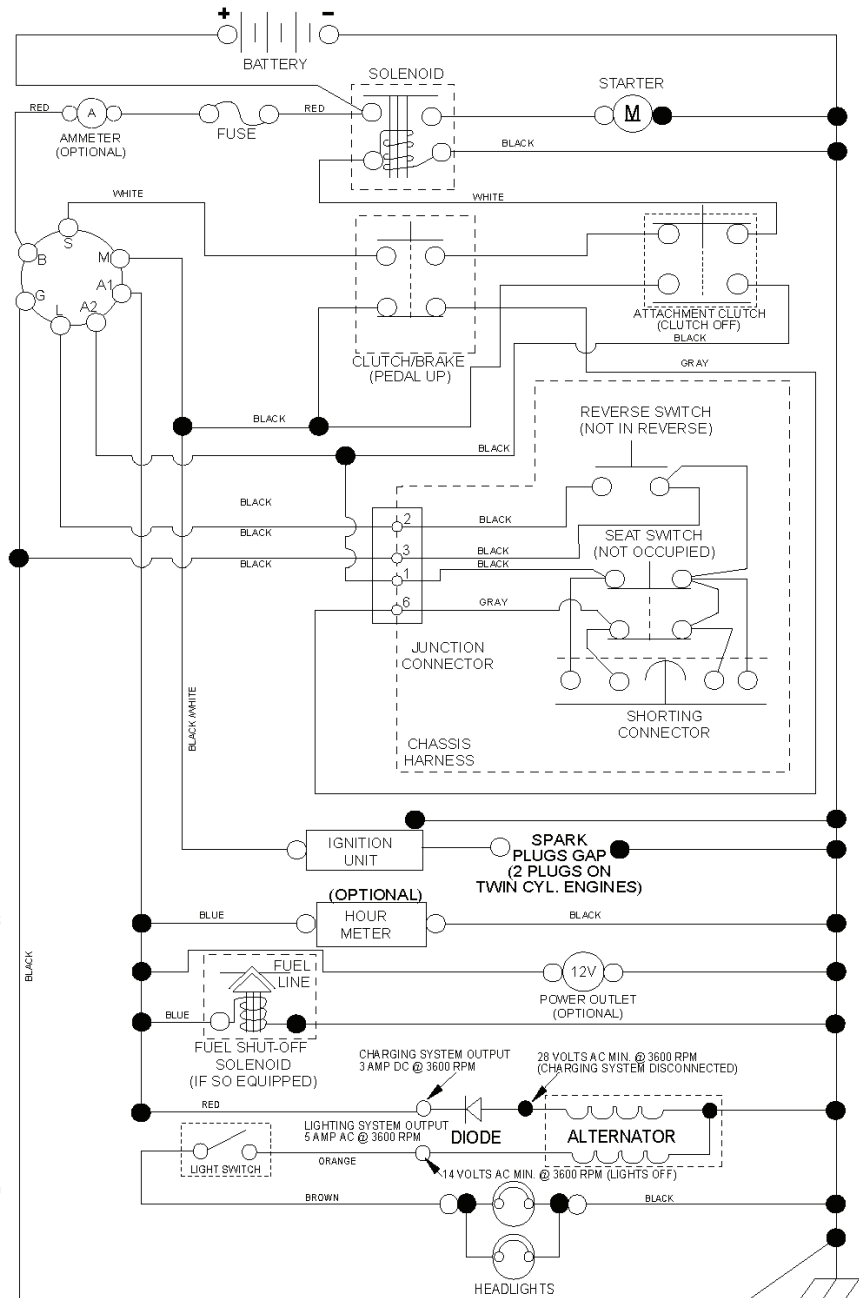

LTH19530, 96041016901, 2010-08

SPARE PARTS LIST

lift-tex_11_r1

*Key 91 may be substituted for Key 101

REF.	PART NO.	DESCRIPTION	REMARK	QTY.	KIT
2	532422027	SHAFT		1	
3	532195231	LEVER		1	
7	532411555	GRIP		1	
10	532196314	SPRING		1	
87	532194209	SPRING		1	
88	532410710	SPRING		1	
89	819191912	WASHER		1	
90	532194208	PIN		1	
91	532195181	LINK		1	
97	817000612	SCREW		1	
98	532195264	LINK		1	
100	873930600	NUT		1	
101	532407003	LINK		1	
113	819171912	WASHER		1	

IGNITION SWITCH

POSITION	CIRCUIT	"MAKE"
OFF	M+G+A1	
RUN/OVERRIDE	B+A1	
RUN	B+A1	L+A2
START	B + S + A1	

WIRING INSULATED CLIPS
 NOTE: IF WIRING INSULATED CLIPS WERE REMOVED FOR SERVICING OF UNIT, THEY SHOULD BE RE-INSTALLED TO PROPERLY SECURE YOUR WIRING.

wheel_art_1-tex

REF.	PART NO.	DESCRIPTION	REMARK	QTY.	KIT
1	532059192	CAP VALVE		1	
2	532065139	NIPPLE		1	
3	532425261	RIM	Front 6"	1	
4	532421652	TUBE	Front (Service Item Only)	1	
5	532123410	TIRE	Front 13 x 5.0-6	1	
6	532124957	FITTING	(Front Wheel Only)	1	
7	532124959	BEARING	(Front Wheel Only)	1	
8	532175039	HUB CAP		1	
9	532106230	TIRE	Rear 16 x 6-5	1	
10	532007154	HOSE	Rear (Service Item Only)	1	
11	532425262	RIM	Rear 8"	1	
--	532144334	SEALING FOAM		1	

REF.	PART NO.	DESCRIPTION	REMARK	QTY.	KIT
1	532196841	DECAL		1	
2	532429196	DECAL		1	
3	532178302	DECAL		1	
4	532433986	DECAL		1	
5	532437093	DECAL		1	
6	532159737	DECAL		1	
7	532159736	DECAL		1	
8	532168869	DECAL		1	
9	532145005	DECAL		1	
10	532400389	LABEL		1	
11	532425112	DECAL		1	
12	532421543	DECAL		1	
13	532140837	DECAL		1	
14	532124433	DECAL		1	
--	532162598	DECAL		1	
--	532166960	DECAL		1	
--	532410805	PAD		1	
--	532410806	PAD. FOOTREST, RH		1	