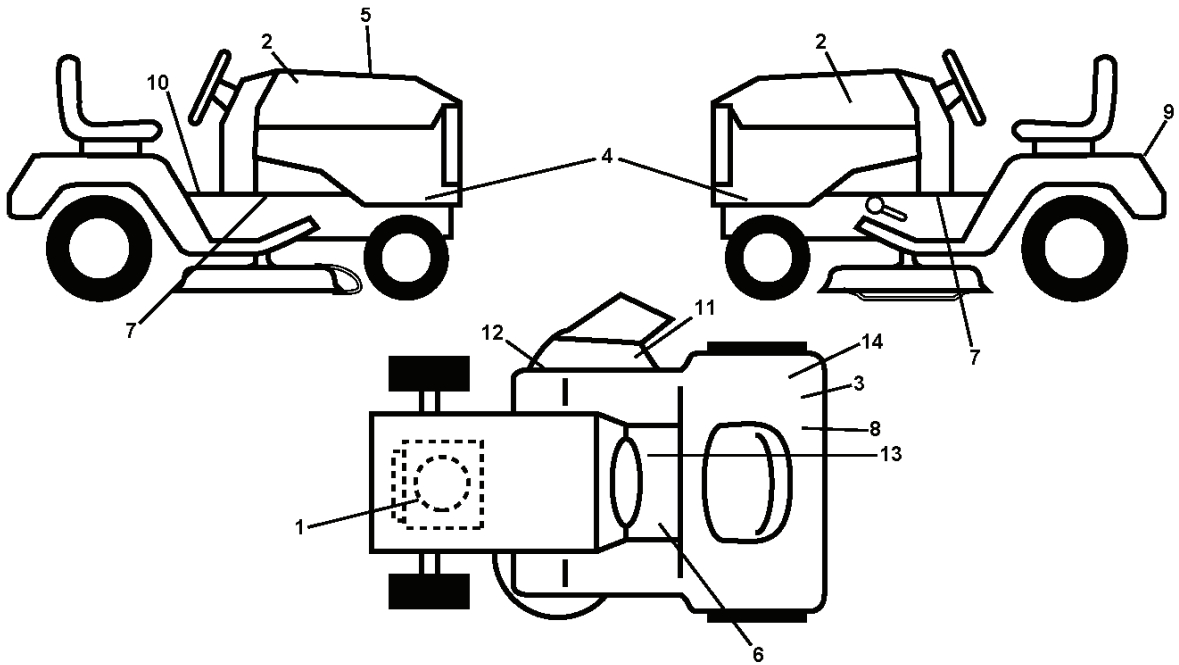

REF.	PART NO.	DESCRIPTION	REMARK	QTY.	KIT
1	532196841	DECAL		1	
2	532429196	DECAL		1	
3	532178302	DECAL		1	
4	532433986	DECAL		1	
5	532437093	DECAL		1	
6	532159737	DECAL		1	
7	532159736	DECAL		1	
8	532168869	DECAL		1	
9	532145005	DECAL		1	
10	532400389	LABEL		1	
11	532425112	DECAL		1	
12	532421543	DECAL		1	
13	532140837	DECAL		1	
14	532124433	DECAL		1	
--	532162598	DECAL		1	
--	532166960	DECAL		1	
--	532410805	PAD		1	
--	532410806	PAD. FOOTREST, RH		1