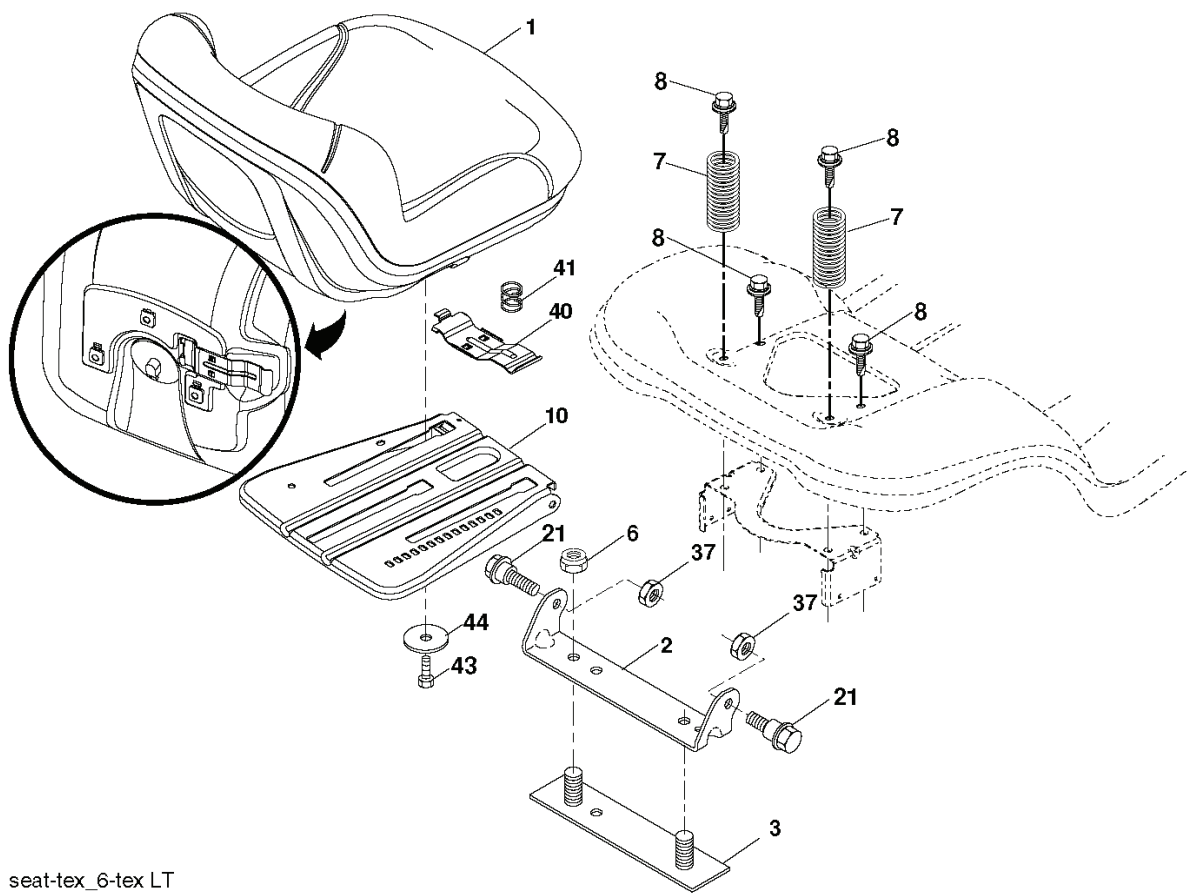

IGNITION SWITCH

POSITION	CIRCUIT	"MAKE"
OFF	M+G+A1	
RUN/OVERRIDE	B+A1	
RUN	B+A1	L+A2
START	B + S + A1	

WIRING INSULATED CLIPS
 NOTE: IF WIRING INSULATED CLIPS WERE REMOVED FOR SERVICING OF UNIT, THEY SHOULD BE RE-INSTALLED TO PROPERLY SECURE YOUR WIRING.

NON-REMOVABLE CONNECTIONS

REMOVABLE CONNECTIONS

seat-tex_6-tex LT

REF.	PART NO.	DESCRIPTION	REMARK	QTY.	KIT
1	532424067	SEAT		1	
2	532180166	BRACKET		1	
3	532140675	STRAP		1	
6	873800600	NUT		1	
7	532124181	SPRING		1	
8	532171877	BOLT		1	
10	532196977	PLATE		1	
21	532171852	BOLT		1	
37	873800500	LOCK NUT		1	
40	532197661	HANDLE		1	
41	532198200	SPRING		1	
43	874760612	BOLT		1	
44	819133812	WASHER		1	

wheel_art_1-tex

REF.	PART NO.	DESCRIPTION	REMARK	QTY.	KIT
1	532059192	CAP VALVE		1	
2	532065139	NIPPLE		1	
3	532425261	RIM	Front 6"	1	
4	532421652	TUBE	Front (Service Item Only)	1	
5	532123410	TIRE	Front 13 x 5.0-6	1	
6	532124957	FITTING	(Front Wheel Only)	1	
7	532124959	BEARING	(Front Wheel Only)	1	
8	532175039	HUB CAP		1	
9	532106230	TIRE	Rear 16 x 6-5	1	
10	532007154	HOSE	Rear (Service Item Only)	1	
11	532425262	RIM	Rear 8"	1	
--	532144334	SEALING FOAM		1	