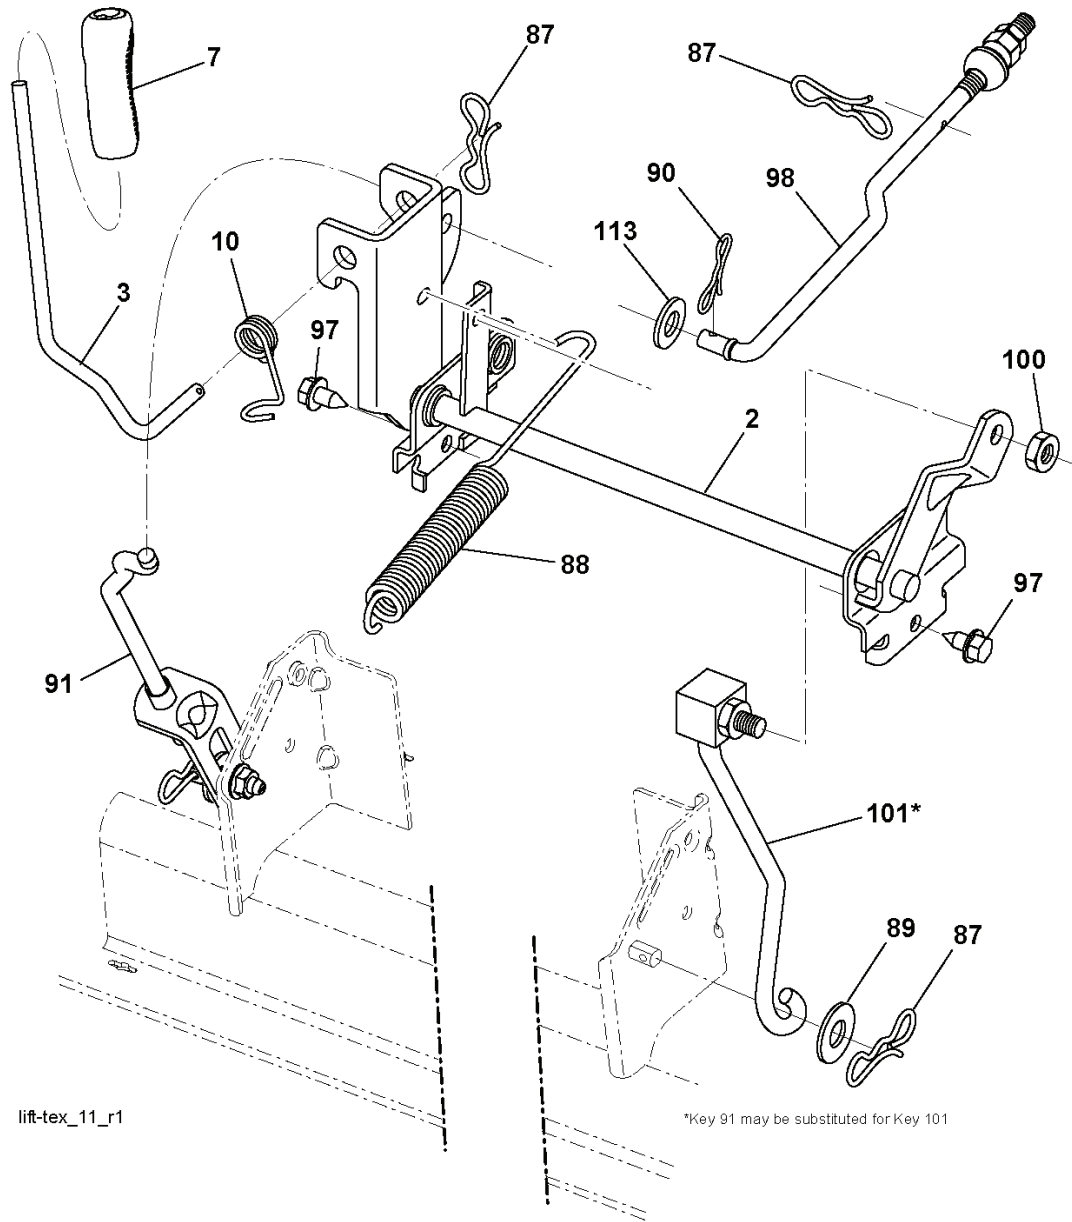

LTH19530, 96041016901, 2010-08

SPARE PARTS LIST

lift-tex_11_r1

*Key 91 may be substituted for Key 101

REF.	PART NO.	DESCRIPTION	REMARK	QTY.	KIT
2	532422027	SHAFT		1	
3	532195231	LEVER		1	
7	532411555	GRIP		1	
10	532196314	SPRING		1	
87	532194209	SPRING		1	
88	532410710	SPRING		1	
89	819191912	WASHER		1	
90	532194208	PIN		1	
91	532195181	LINK		1	
97	817000612	SCREW		1	
98	532195264	LINK		1	
100	873930600	NUT		1	
101	532407003	LINK		1	
113	819171912	WASHER		1	

NON-REMOVABLE CONNECTIONS

REMOVABLE CONNECTIONS

seat-tex_6-tex LT

REF.	PART NO.	DESCRIPTION	REMARK	QTY.	KIT
1	532424067	SEAT		1	
2	532180166	BRACKET		1	
3	532140675	STRAP		1	
6	873800600	NUT		1	
7	532124181	SPRING		1	
8	532171877	BOLT		1	
10	532196977	PLATE		1	
21	532171852	BOLT		1	
37	873800500	LOCK NUT		1	
40	532197661	HANDLE		1	
41	532198200	SPRING		1	
43	874760612	BOLT		1	
44	819133812	WASHER		1	

wheel_art_1-tex

REF.	PART NO.	DESCRIPTION	REMARK	QTY.	KIT
1	532059192	CAP VALVE		1	
2	532065139	NIPPLE		1	
3	532425261	RIM	Front 6"	1	
4	532421652	TUBE	Front (Service Item Only)	1	
5	532123410	TIRE	Front 13 x 5.0-6	1	
6	532124957	FITTING	(Front Wheel Only)	1	
7	532124959	BEARING	(Front Wheel Only)	1	
8	532175039	HUB CAP		1	
9	532106230	TIRE	Rear 16 x 6-5	1	
10	532007154	HOSE	Rear (Service Item Only)	1	
11	532425262	RIM	Rear 8"	1	
--	532144334	SEALING FOAM		1	

REF.	PART NO.	DESCRIPTION	REMARK	QTY.	KIT
1	532196841	DECAL		1	
2	532429196	DECAL		1	
3	532178302	DECAL		1	
4	532433986	DECAL		1	
5	532437093	DECAL		1	
6	532159737	DECAL		1	
7	532159736	DECAL		1	
8	532168869	DECAL		1	
9	532145005	DECAL		1	
10	532400389	LABEL		1	
11	532425112	DECAL		1	
12	532421543	DECAL		1	
13	532140837	DECAL		1	
14	532124433	DECAL		1	
--	532162598	DECAL		1	
--	532166960	DECAL		1	
--	532410805	PAD		1	
--	532410806	PAD. FOOTREST, RH		1	