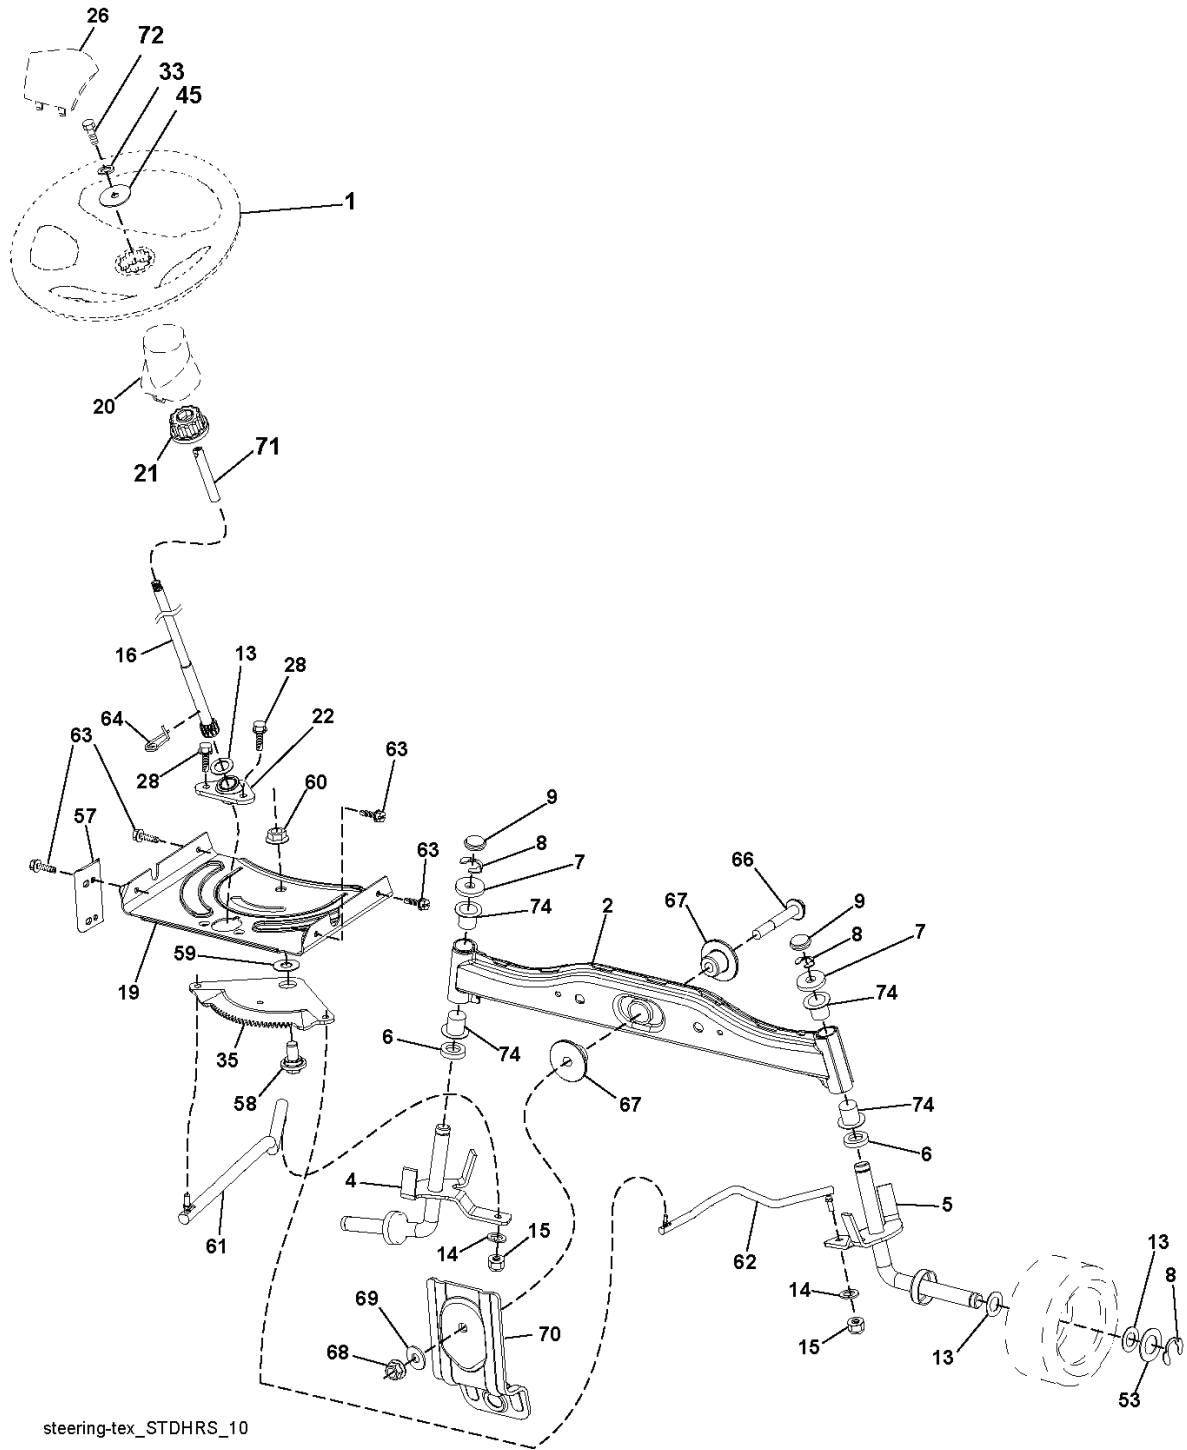

steering-tex_STDHRS_10

REF.	PART NO.	DESCRIPTION	REMARK	QTY.	KIT
1	532416480	STEERING WHEEL		1	
2	532418168	AXLE		1	
4	532416845	SPINDLE		1	
5	532416846	SPINDLE		1	
6	532124931	WASHER		1	
7	532121748	WASHER		1	
8	812000029	RETAINER RING		1	
9	532121232	HUB CAP		1	
13	532121749	WASHER		1	
14	810040600	WASHER		1	
15	873540600	NUT		1	
16	532429373	SHAFT		1	
19	532194729	PLATE		1	
20	532411139	STEERING COLUMN TUBE		1	
21	532186737	ADAPTER		1	
22	532420537	SUPPORT		1	
26	532415987	KNOB		1	
28	817000612	SCREW		1	
33	810040500	WASHER		1	
35	532194732	PLATE		1	
45	819113812	WASHER		1	
53	532188967	WASHER		1	
57	532407465	BRACKET		1	
58	532194747	BOLT		1	
59	532194748	WASHER		1	
60	873971000	NUT		1	
61	532194740	LINK		1	
62	532194741	LINK		1	
63	817000512	SCREW		1	
64	532199849	SPRING RETAINER		1	
66	871020748	BOLT		1	
67	532194737	BUSHING		1	
68	873900700	NUT		1	
69	532199162	WASHER		1	
70	532417065	BRACKET		1	
71	532190752	SHAFT		1	
72	874428982	BOLT		1	
74	532124937	BEARING COL. STRG.		1