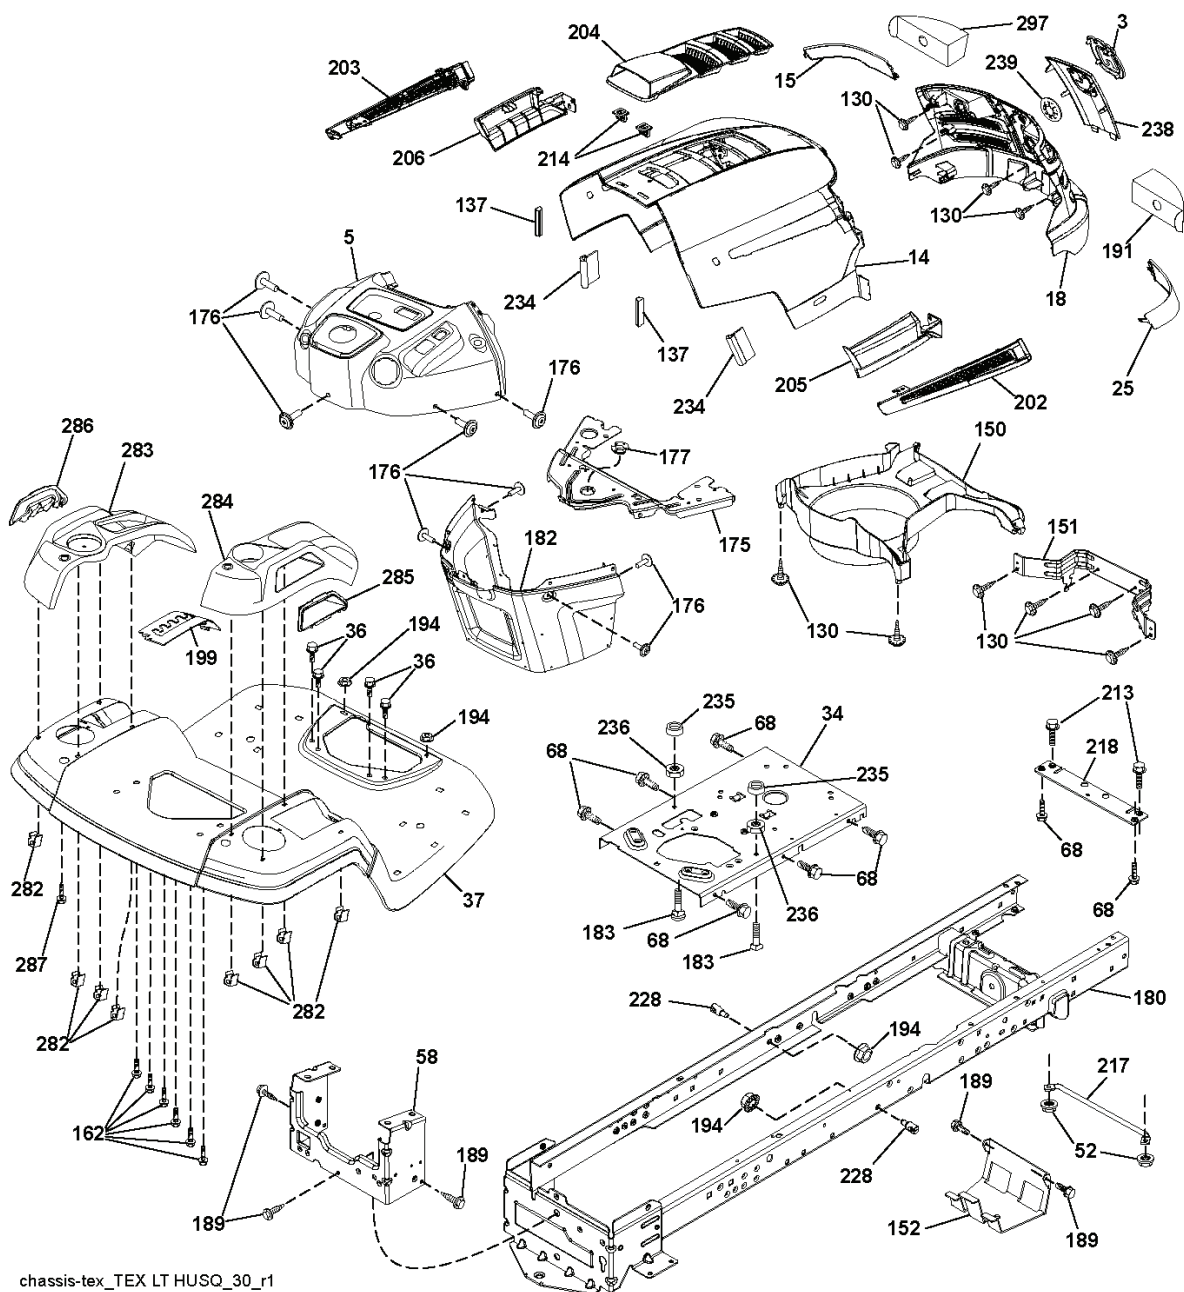

NON-REMOVABLE CONNECTIONS

REMOVABLE CONNECTIONS

seat-tex_6-tex LT

REF.	PART NO.	DESCRIPTION	REMARK	QTY.	KIT
1	532424067	SEAT		1	
2	532180166	BRACKET		1	
3	532140675	STRAP		1	
6	873800600	NUT		1	
7	532124181	SPRING		1	
8	532171877	BOLT		1	
10	532196977	PLATE		1	
21	532171852	BOLT		1	
37	873800500	LOCK NUT		1	
40	532197661	HANDLE		1	
41	532198200	SPRING		1	
43	874760612	BOLT		1	
44	819133812	WASHER		1	

steering-tex_STDHRS_10

REF.	PART NO.	DESCRIPTION	REMARK	QTY.	KIT
1	532416480	STEERING WHEEL		1	
2	532418168	AXLE		1	
4	532416845	SPINDLE		1	
5	532416846	SPINDLE		1	
6	532124931	WASHER		1	
7	532121748	WASHER		1	
8	812000029	RETAINER RING		1	
9	532121232	HUB CAP		1	
13	532121749	WASHER		1	
14	810040600	WASHER		1	
15	873540600	NUT		1	
16	532429373	SHAFT		1	
19	532194729	PLATE		1	
20	532411139	STEERING COLUMN TUBE		1	
21	532186737	ADAPTER		1	
22	532420537	SUPPORT		1	
26	532415987	KNOB		1	
28	817000612	SCREW		1	
33	810040500	WASHER		1	
35	532194732	PLATE		1	
45	819113812	WASHER		1	
53	532188967	WASHER		1	
57	532407465	BRACKET		1	
58	532194747	BOLT		1	
59	532194748	WASHER		1	
60	873971000	NUT		1	
61	532194740	LINK		1	
62	532194741	LINK		1	
63	817000512	SCREW		1	
64	532199849	SPRING RETAINER		1	
66	871020748	BOLT		1	
67	532194737	BUSHING		1	
68	873900700	NUT		1	
69	532199162	WASHER		1	
70	532417065	BRACKET		1	
71	532190752	SHAFT		1	
72	874428982	BOLT		1	
74	532124937	BEARING COL. STRG.		1	

wheel_art_1-tex

REF.	PART NO.	DESCRIPTION	REMARK	QTY.	KIT
1	532059192	CAP VALVE		1	
2	532065139	NIPPLE		1	
3	532425261	RIM	Front 6"	1	
4	532421652	TUBE	Front (Service Item Only)	1	
5	532123410	TIRE	Front 13 x 5.0-6	1	
6	532124957	FITTING	(Front Wheel Only)	1	
7	532124959	BEARING	(Front Wheel Only)	1	
8	532175039	HUB CAP		1	
9	532106230	TIRE	Rear 16 x 6-5	1	
10	532007154	HOSE	Rear (Service Item Only)	1	
11	532425262	RIM	Rear 8"	1	
--	532144334	SEALING FOAM		1	