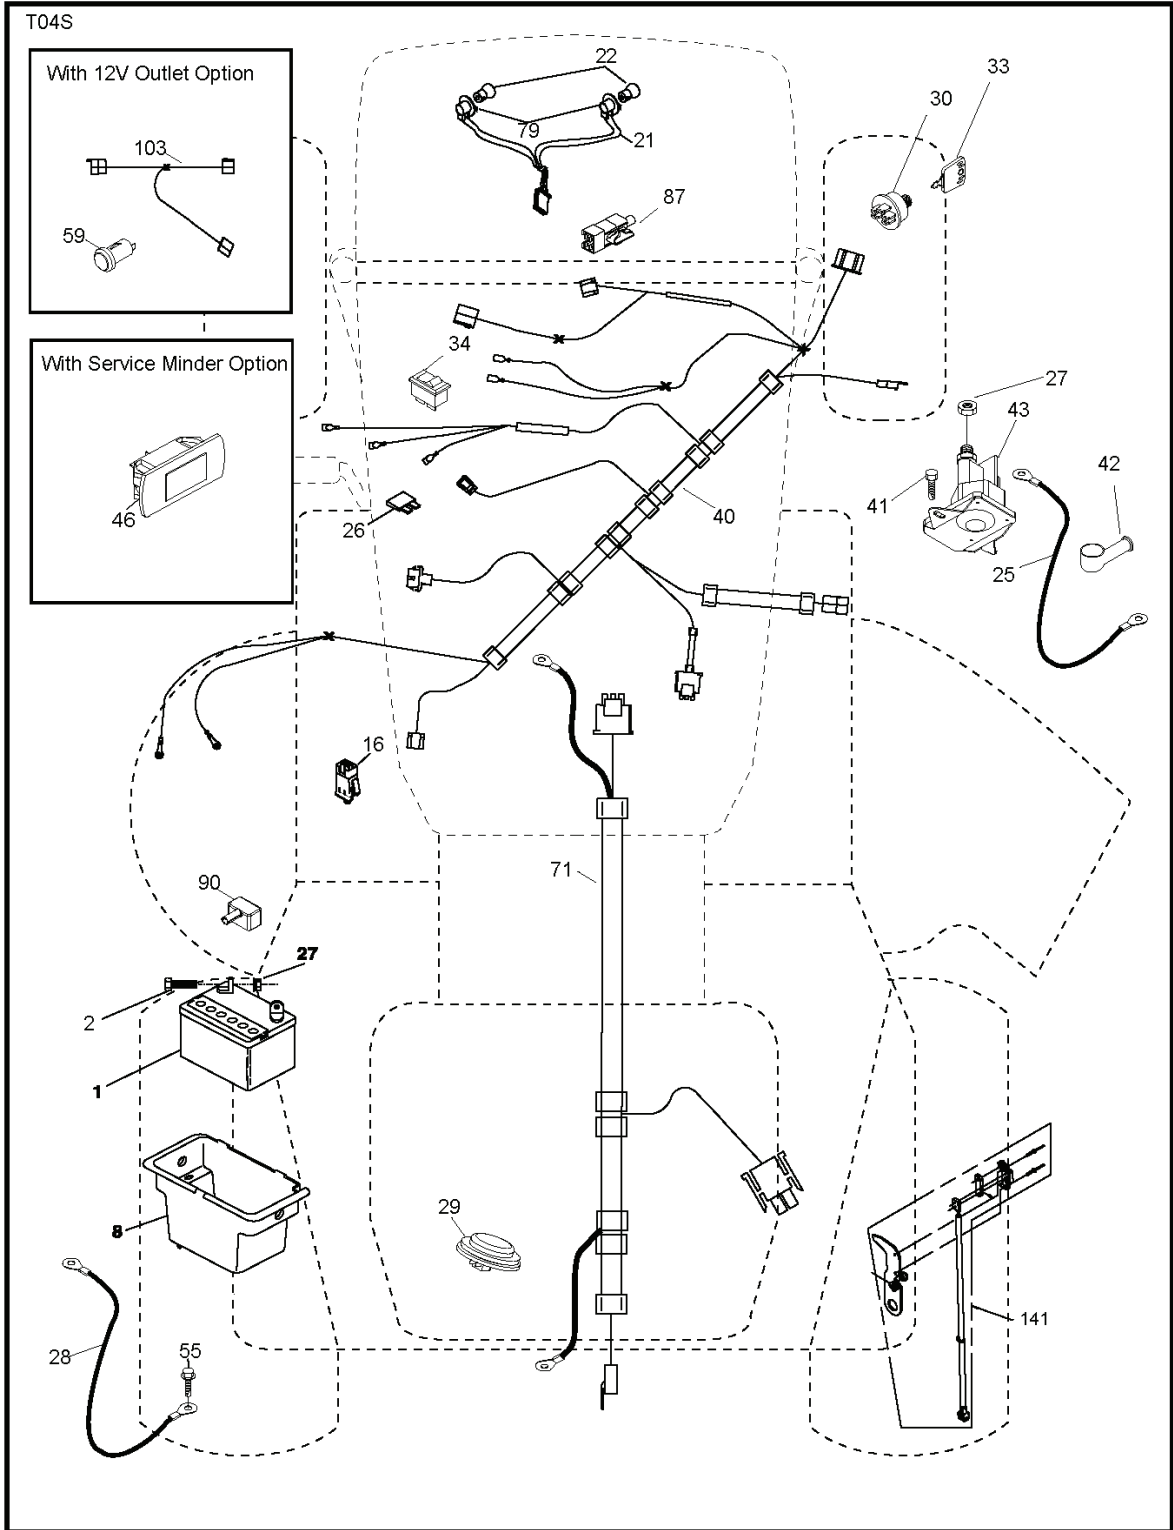

T04S

With 12V Outlet Option

With Service Minder Option

REF.	PART NO.	DESCRIPTION	REMARK	QTY.	KIT
1	532144924	BATTERY		1	
2	874760412	BOLT		1	
8	532193228	BOX		1	
16	532176138	MICRO SWITCH		1	
21	532400252	HARNESS		1	
22	532004152	BULB		1	
25	532412894	CABLE.STARTER.GGA.BL/R*SUBS/2*		1	
26	532175158	FUSE		1	
27	873510400	NUT		1	
28	532198885	CABLE		1	
29	532401545	SWITCH		1	
30	532193350	IGNITION MODULE		1	
33	532411933	KEY		1	
34	532110712	SWITCH		1	
40	532401098	CABLE		1	
41	817720408	SCREW		1	
42	532131563	COVER		1	
43	532192507	SOLENOID		1	
46	532401763	DISPLAY		1	
55	817060512	SCREW		1	
71	532400449	CABLE		1	
79	532175242	HOLDER		1	
87	532197802	SWITCH		1	
90	532400725	COVER		1	
141	532416977	KIT		1	
	PART NO.		REMARK		KIT