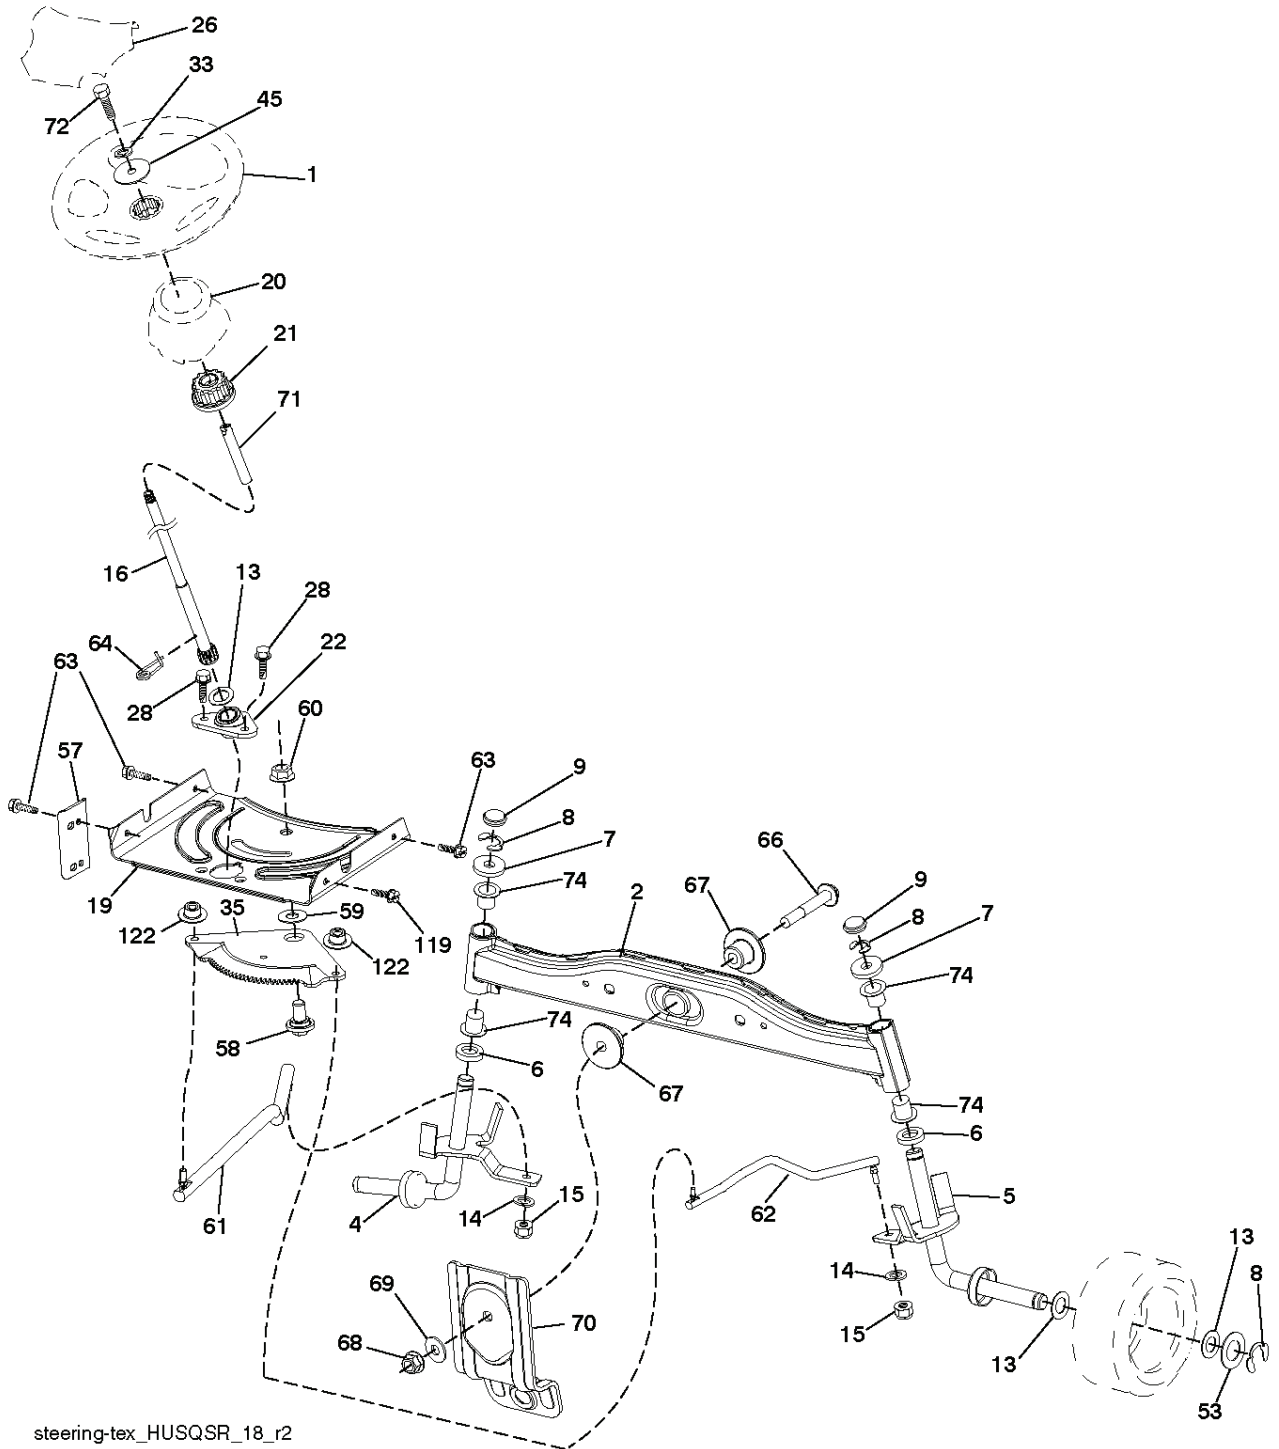

steering-tex_HUSQSR_18_r2

REF.	PART NO.	DESCRIPTION	REMARK	QTY.	KIT
1	532439740	STEERING WHEEL		1	
2	532418168	AXLE		1	
4	532416845	SPINDLE		1	
5	532416846	SPINDLE		1	
6	532124931	WASHER		1	
7	532121748	WASHER		1	
8	812000029	RETAINER RING		1	
9	532121232	HUB CAP		1	
13	532121749	WASHER		1	
14	810040600	WASHER		1	
15	873540600	NUT		1	
16	532429373	SHAFT		1	
19	532194729	PLATE		1	
20	532441425	COVER		1	
21	532186737	ADAPTER		1	
22	532420537	SUPPORT		1	
26	532439743	HUB CAP		1	
28	817000612	SCREW		1	
33	810040500	WASHER		1	
35	532194732	PLATE		1	
45	819113812	WASHER		1	
53	532188967	WASHER		1	
57	532407465	BRACKET		1	
58	532194747	BOLT		1	
59	532194748	WASHER		1	
60	873971000	NUT		1	
61	532194740	LINK		1	
62	532194741	LINK		1	
63	817000512	SCREW		1	
64	532199849	SPRING RETAINER		1	
66	871020748	BOLT		1	
67	532194737	BUSHING		1	
68	873900700	NUT		1	
69	532199162	WASHER		1	
70	532417065	BRACKET		1	
71	532190752	SHAFT		1	
72	532428982	BOLT		1	
74	532124937	BEARING COL. STRG.		1	
119	532170165	BOLT		1	
122	532444962	CAP		1