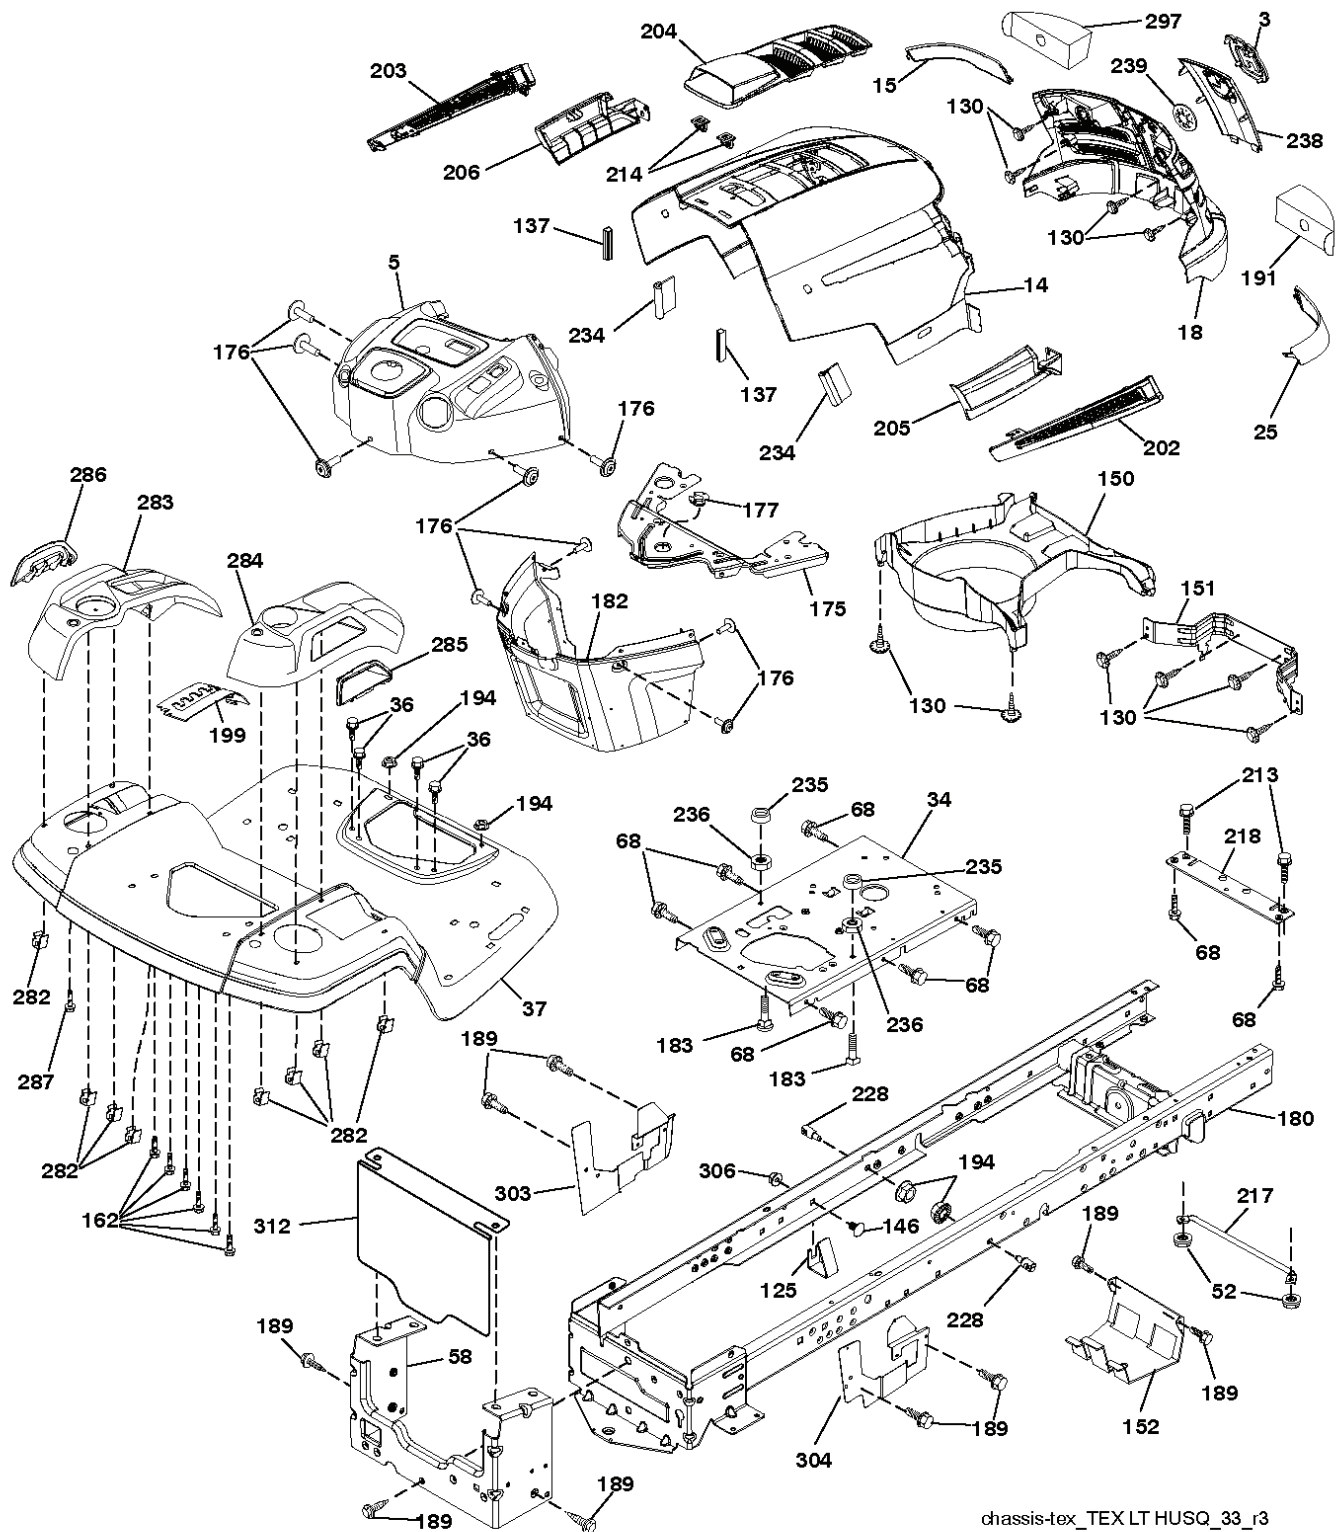

chassis-tex_TEX LT HUSQ_33_r3

REF.	PART NO.	DESCRIPTION	REMARK	QTY.	KIT
3	581056301	LOGOTYPE		1	
5	532438964	DASH		1	
14	532441267	HOOD		1	
15	532441428	LENS		1	
18	532441368	GRILLE		1	
25	532441427	LENS		1	
34	532447253	PLATE		1	
36	817060512	SCREW		1	
37	532441266	FENDER		1	
52	873680500	NUT		1	
58	532412280	PLATE		1	
68	817490508	SCREW		1	
125	581684801	CLIP		1	
130	532416358	SCREW		1	
137	532407590	DAMPING PIECE		1	
146	581857901	BOLT		1	
150	532406662	AIR DUCT		1	
151	532407807	BRACKET		1	
152	532199535	SHIELD		1	
162	532142432	SCREW		1	
175	532199472	PLATE		1	
176	532400776	SCREW		1	
177	532195228	BUSHING		1	
180	532414685	CHASSIS		1	
182	532407176	DASH		1	
183	874520520	BOLT		1	
189	817000512	SCREW		1	
191	532416501	INSERT		1	
194	873900500	NUT		1	
199	532413485	PLATE		1	
202	532441342	COVER		1	
203	532441343	COVER		1	
204	532441375	COVER		1	
205	532441344	SKIRT		1	
206	532441345	SKIRT		1	
213	874760512	BOLT		1	
214	532199145	CLIP		1	
217	532409167	ROD		1	
218	532196395	PLATE		1	
228	532195161	STUD		1	
234	532404742	DAMPING PIECE		1	
235	532406129	SPACER		1	
236	873930500	NUT		1	
238	532441374	SPARE PARTS		1	
239	532404883	CLIP		1	
282	532414110	CLIP		1	
283	532442039	DECK		1	
284	532443330	CONSOLE		1	
285	532416315	CONSOLE		1	
286	532416317	CONSOLE		1	
287	817600406	SCREW		1	
297	532406665	INSERT		1	
303	532425151	SHIELD		1	
304	532425152	SHIELD		1	
306	873900600	NUT		1	
312	532425926	SHIELD		1	
--	532439976	PLUG		1