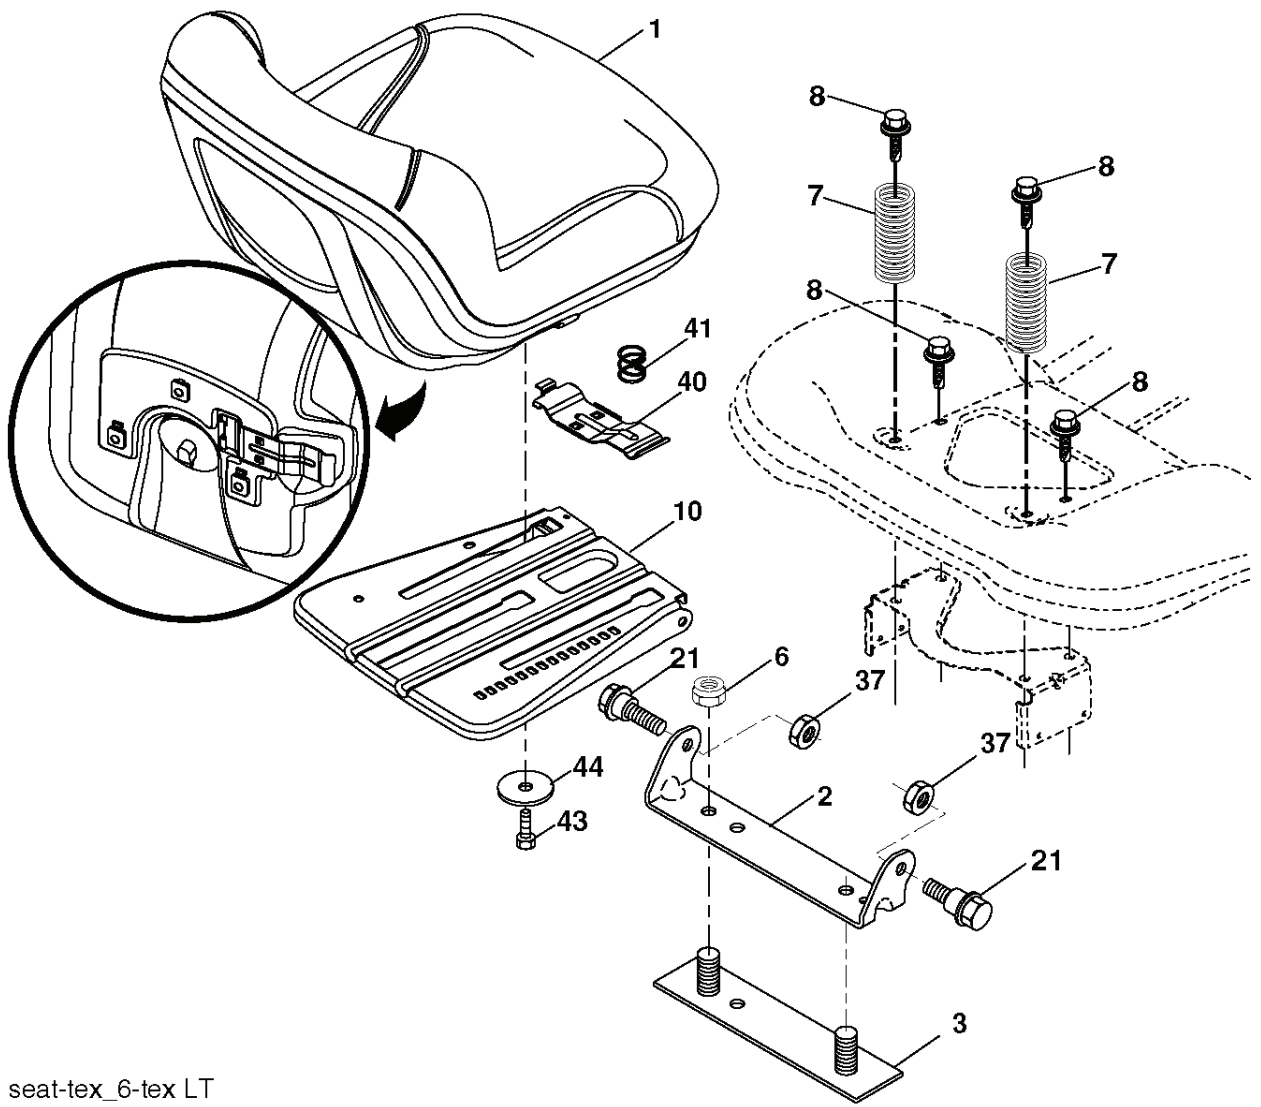

LT126, 96041020401, 2011-07

SPARE PARTS LIST

REF.	PART NO.	DESCRIPTION	REMARK	QTY.	KIT
1	532442048	CUTTING DECK		1	
2	532195161	STUD		1	
3	873900500	NUT		1	
4	532417645	BRACKET		1	
5	817000510	BOLT		1	
6	532418863	ARM		1	
7	532416358	SCREW		1	
8	532420252	ARM		1	
9	532199092	SPACER		1	
10	817000616	SCREW		1	
11	532137729	SCREW		1	
12	532199470	ARM		1	
13	872110612	BOLT		1	
14	532156085	BELT GUIDE		1	
15	532146763	PULLEY		1	
16	873900600	NUT		1	
17	532400234	NUT		1	
18	532187690	WASHER		1	
19	532110485	BEARING		1	
20	532173984	SCREW		1	
21	532416910	BELT GUARD		1	
22	532175820	PULLEY		1	
23	817490628	SCREW		1	
24	819132012	WASHER		1	
25	532420253	BELT GUARD		1	
26	532420255	COVER		1	
27	532419271	BELT		1	
28	532417344	DEFLECTOR		1	
29	532420895	HINGE PIN		1	
30	532197026	TORSION SPRING		1	
31	532110452	NUT		1	
32	532401872	SPRING		1	
33	532187281	BEARING HOUSING		1	
34	532192872	SHAFT ASSY		1	
35	532419273	RIDE ON BLADE		1	
36	532193003	SCREW		1	
37	819131316	WASHER		1	
38	532196539	BOLT		1	
39	532105304	HUB CAP		1	
40	532419270	BELT GUARD		1	
41	532419265	BELT GUARD		1	
42	817000612	SCREW		1	
43	532416877	PULLEY		1	
67	532403012	HANDLE		1	
70	532401246	CLUTCH		1	
76	532415598	HOSE COUPLING		1	
78	532422566	GUARD		1	
81	532425367	SHIELD		1	
83	532430315	GUARD		1	
152	532435111	CABLE		1	
--	532192870	SPINDLE	Mandrel Assembly (Includes Housing, Shaft Assembly, And Bearing Only - Pulley/ Nut/Washer And Blade Bolt/ Washers Not Included)	1	
--	532438198	CUTTING DECK KIT		1	

IGNITION SWITCH

POSITION	CIRCUIT	"MAKE"
OFF	M+G+A1	
RUN/OVERRIDE	B+A1	
RUN	B+A1	L+A2
START	B + S + A1	

WIRING INSULATED CLIPS
 NOTE: IF WIRING INSULATED CLIPS WERE REMOVED FOR SERVICING OF UNIT, THEY SHOULD BE RE-INSTALLED TO PROPERLY SECURE YOUR WIRING.