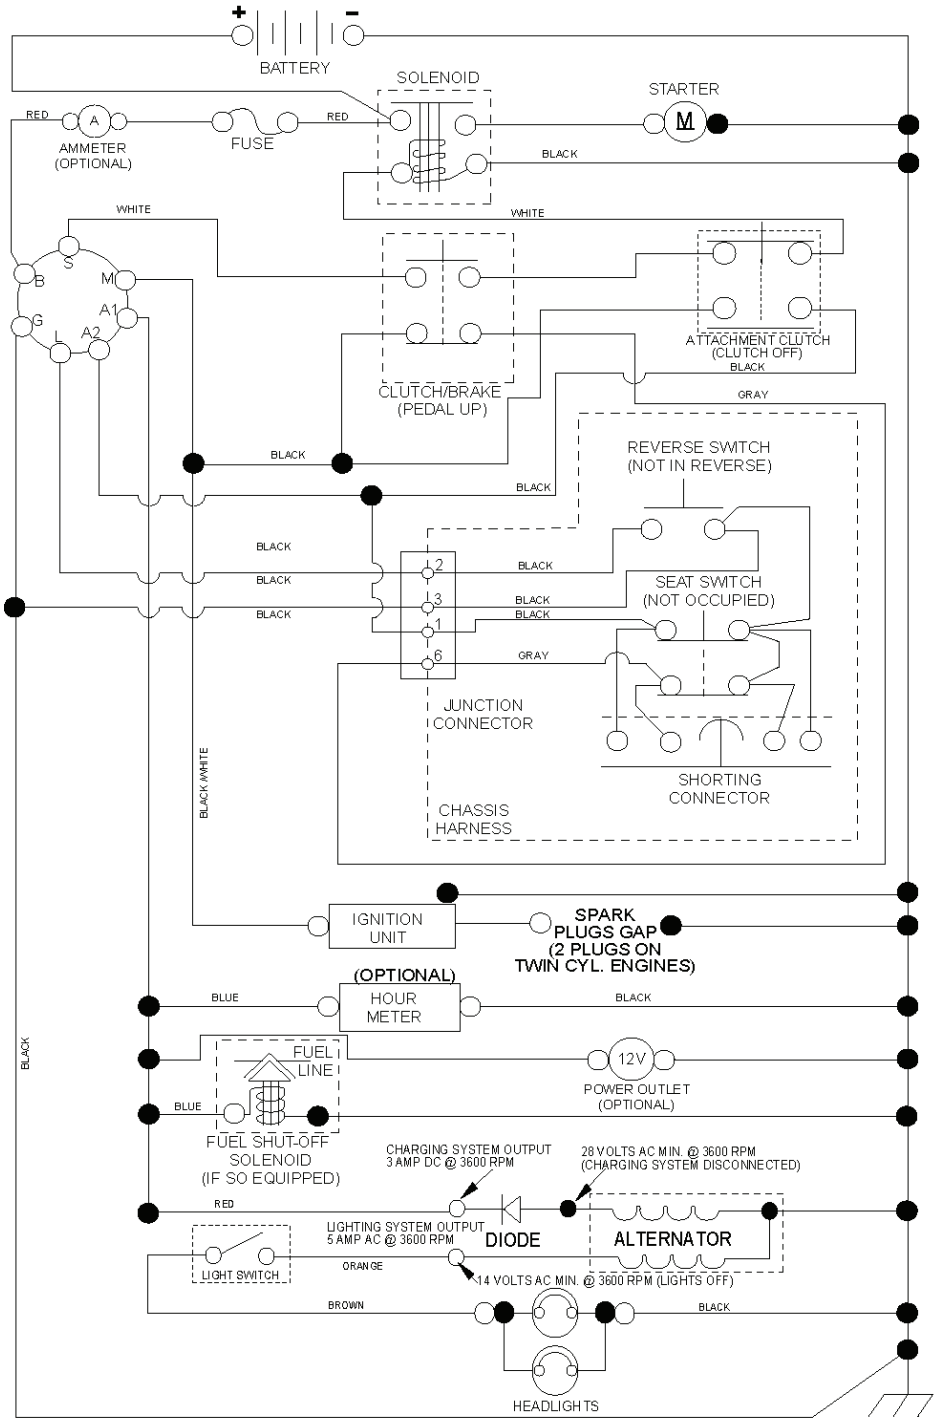

SCH11

NOTE
YOUR TRACTOR IS EQUIPPED WITH A SPECIAL ALTERNATOR SYSTEM. THE LIGHTS ARE NOT CONNECTED TO THE BATTERY, BUT HAVE THEIR OWN ELECTRICAL SOURCE. BECAUSE OF THIS, THE BRIGHTNESS OF THE LIGHTS WILL CHANGE WITH ENGINE SPEED. AT IDLE THE LIGHTS WILL DIM. AS THE ENGINE IS SPEEDED UP, THE LIGHTS WILL BECOME THEIR BRIGHTEST.