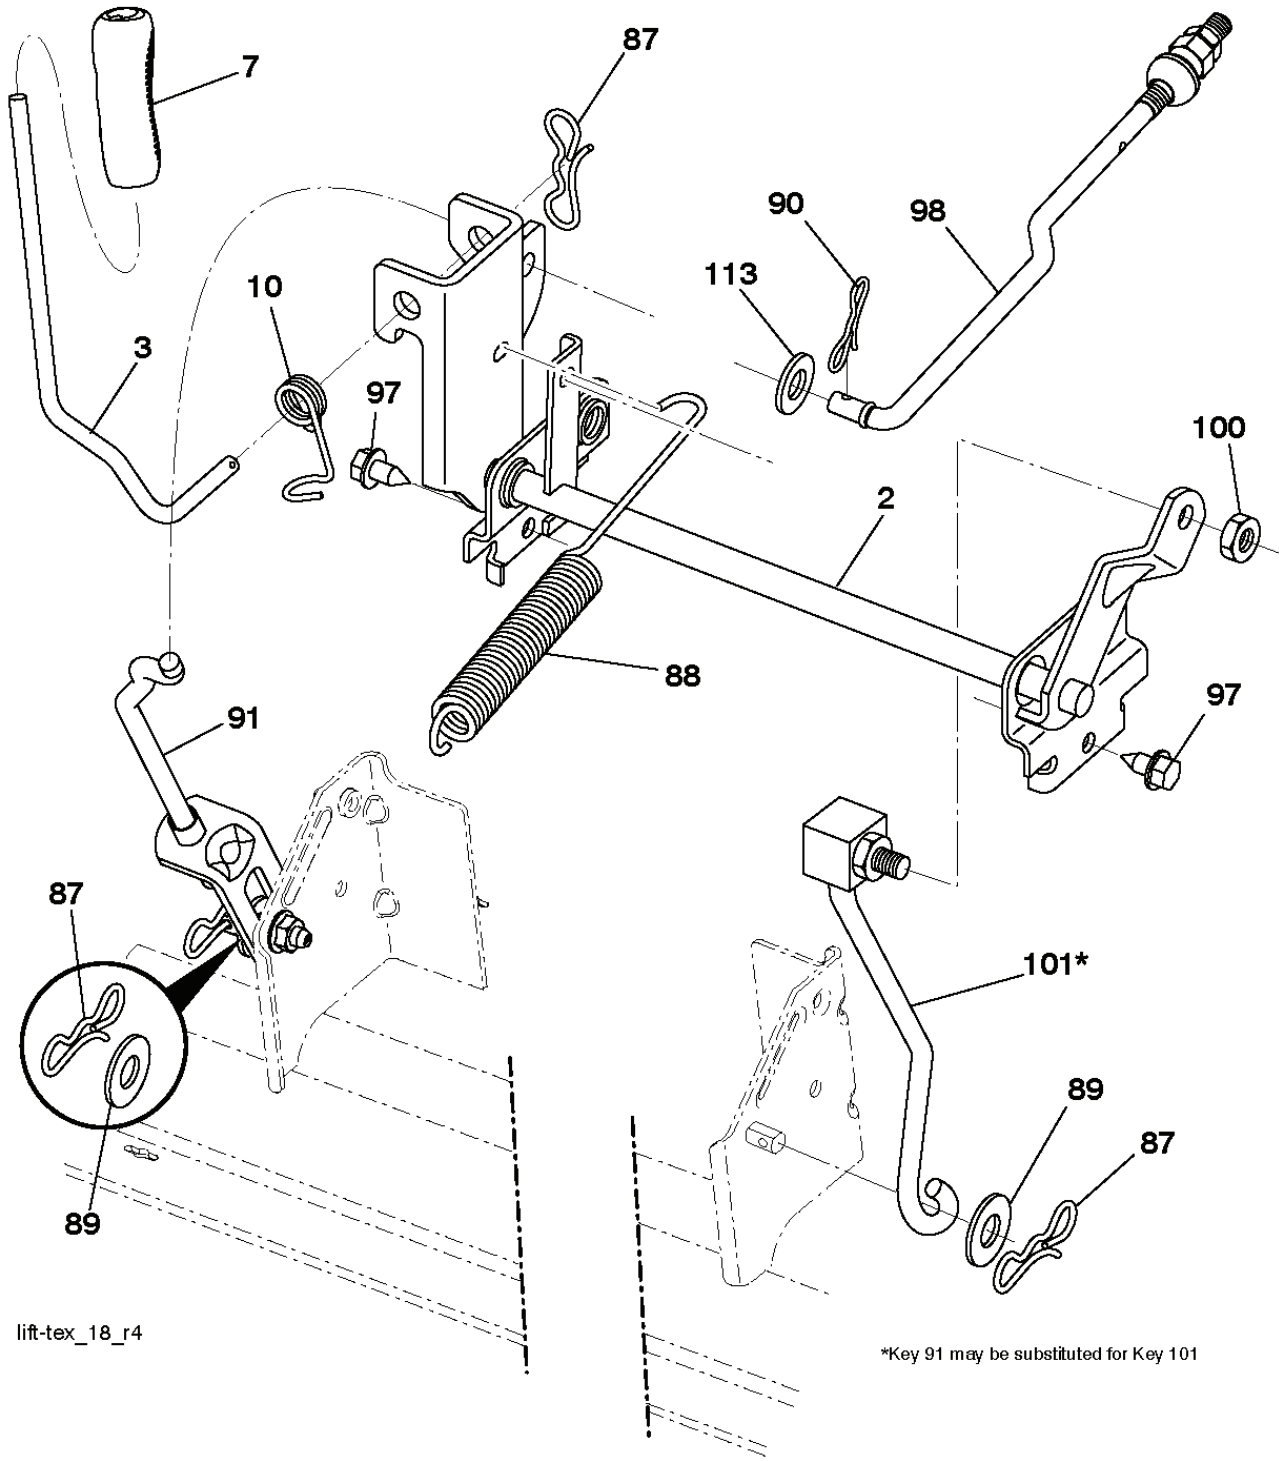

LT126, 96041020401, 2011-07

SPARE PARTS LIST

REF.	PART NO.	DESCRIPTION	REMARK	QTY.	KIT
1	532442048	CUTTING DECK		1	
2	532195161	STUD		1	
3	873900500	NUT		1	
4	532417645	BRACKET		1	
5	817000510	BOLT		1	
6	532418863	ARM		1	
7	532416358	SCREW		1	
8	532420252	ARM		1	
9	532199092	SPACER		1	
10	817000616	SCREW		1	
11	532137729	SCREW		1	
12	532199470	ARM		1	
13	872110612	BOLT		1	
14	532156085	BELT GUIDE		1	
15	532146763	PULLEY		1	
16	873900600	NUT		1	
17	532400234	NUT		1	
18	532187690	WASHER		1	
19	532110485	BEARING		1	
20	532173984	SCREW		1	
21	532416910	BELT GUARD		1	
22	532175820	PULLEY		1	
23	817490628	SCREW		1	
24	819132012	WASHER		1	
25	532420253	BELT GUARD		1	
26	532420255	COVER		1	
27	532419271	BELT		1	
28	532417344	DEFLECTOR		1	
29	532420895	HINGE PIN		1	
30	532197026	TORSION SPRING		1	
31	532110452	NUT		1	
32	532401872	SPRING		1	
33	532187281	BEARING HOUSING		1	
34	532192872	SHAFT ASSY		1	
35	532419273	RIDE ON BLADE		1	
36	532193003	SCREW		1	
37	819131316	WASHER		1	
38	532196539	BOLT		1	
39	532105304	HUB CAP		1	
40	532419270	BELT GUARD		1	
41	532419265	BELT GUARD		1	
42	817000612	SCREW		1	
43	532416877	PULLEY		1	
67	532403012	HANDLE		1	
70	532401246	CLUTCH		1	
76	532415598	HOSE COUPLING		1	
78	532422566	GUARD		1	
81	532425367	SHIELD		1	
83	532430315	GUARD		1	
152	532435111	CABLE		1	
--	532192870	SPINDLE	Mandrel Assembly (Includes Housing, Shaft Assembly, And Bearing Only - Pulley/ Nut/Washer And Blade Bolt/ Washers Not Included)	1	
--	532438198	CUTTING DECK KIT		1	

lift-tex_18_r4

*Key 91 may be substituted for Key 101

REF.	PART NO.	DESCRIPTION	REMARK	QTY.	KIT
2	532422027	SHAFT		1	
3	532195231	LEVER		1	
7	580962301	GRIP		1	
10	532196314	SPRING		1	
87	532194209	SPRING		1	
88	532410710	SPRING		1	
89	819191912	WASHER		1	
90	532194208	PIN		1	
91	532195181	LINK		1	
97	817000612	SCREW		1	
98	532195264	LINK		1	
100	873930600	NUT		1	
101	532407003	LINK		1	
113	819171912	WASHER		1	