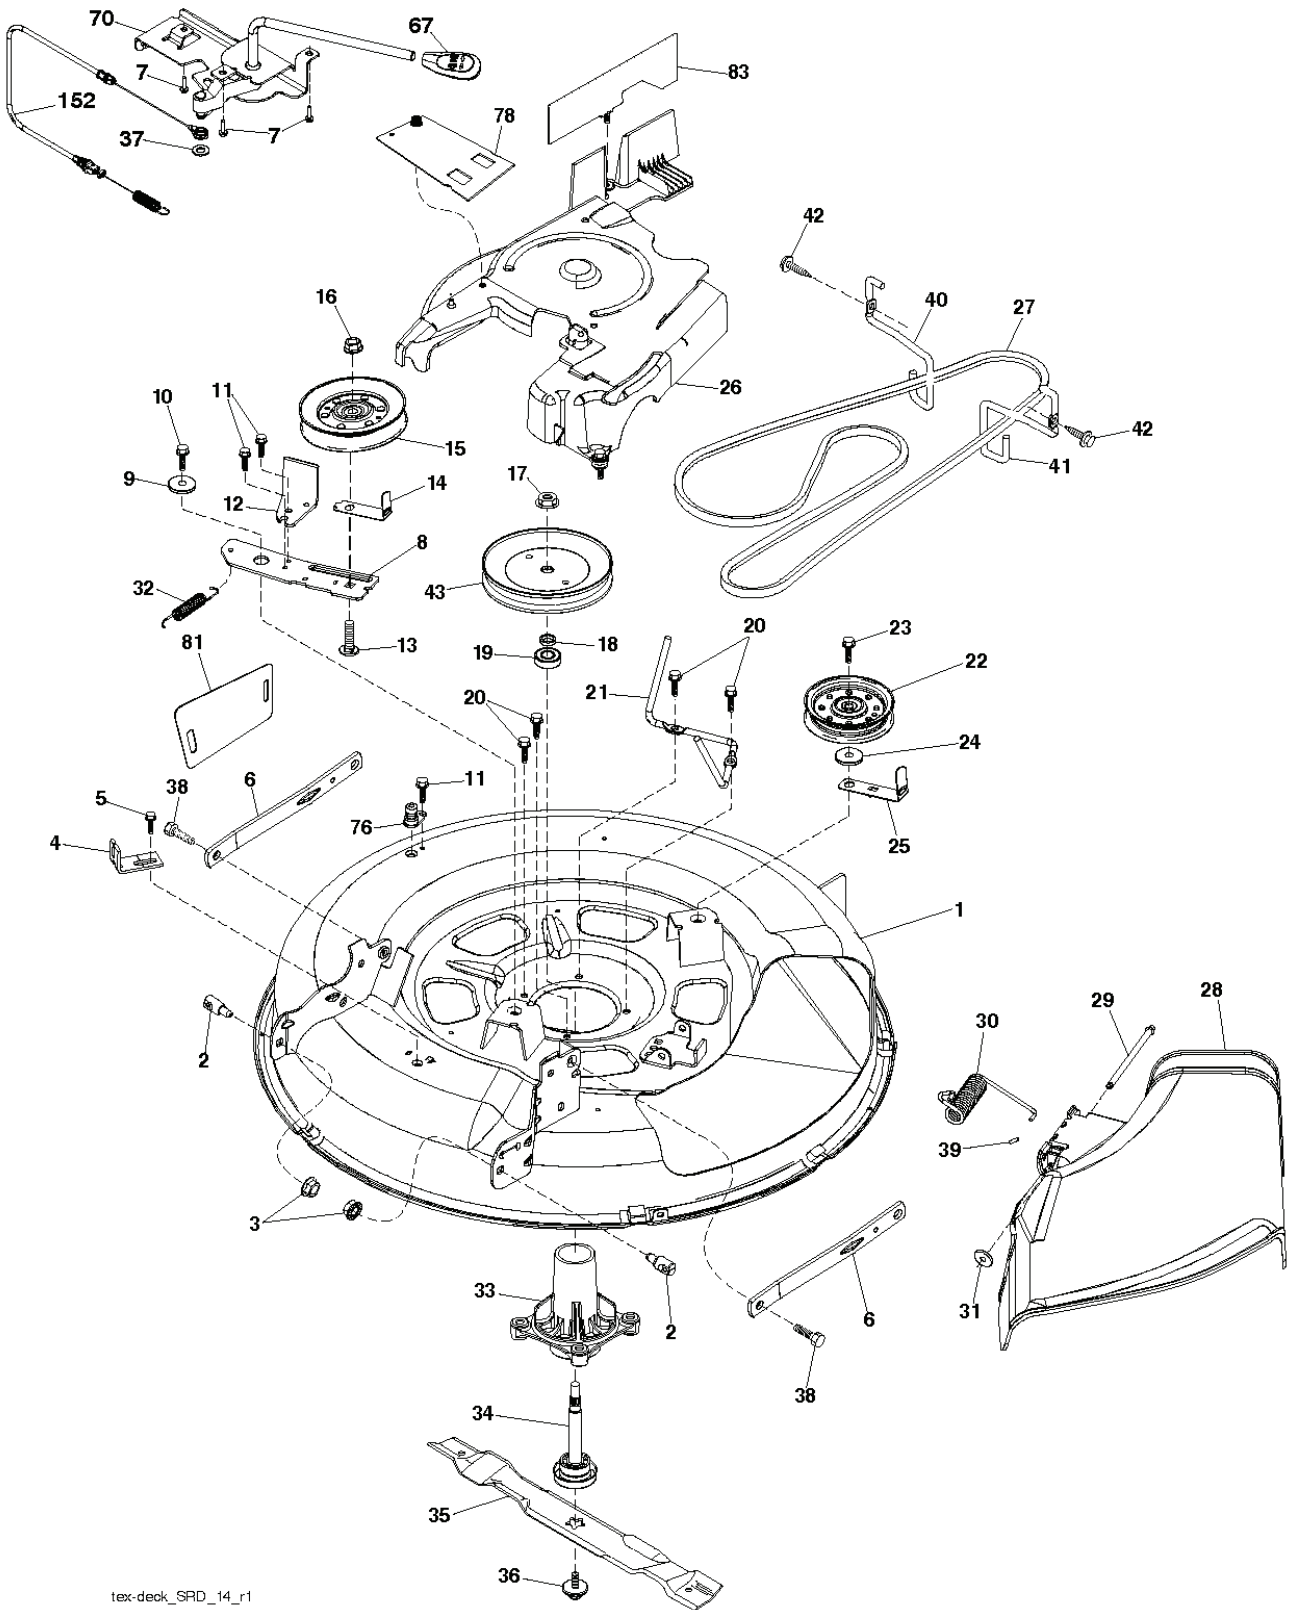

LT126, 96041020401, 2011-07

SPARE PARTS LIST

REF.	PART NO.	DESCRIPTION	REMARK	QTY.	KIT
1	532442048	CUTTING DECK		1	
2	532195161	STUD		1	
3	873900500	NUT		1	
4	532417645	BRACKET		1	
5	817000510	BOLT		1	
6	532418863	ARM		1	
7	532416358	SCREW		1	
8	532420252	ARM		1	
9	532199092	SPACER		1	
10	817000616	SCREW		1	
11	532137729	SCREW		1	
12	532199470	ARM		1	
13	872110612	BOLT		1	
14	532156085	BELT GUIDE		1	
15	532146763	PULLEY		1	
16	873900600	NUT		1	
17	532400234	NUT		1	
18	532187690	WASHER		1	
19	532110485	BEARING		1	
20	532173984	SCREW		1	
21	532416910	BELT GUARD		1	
22	532175820	PULLEY		1	
23	817490628	SCREW		1	
24	819132012	WASHER		1	
25	532420253	BELT GUARD		1	
26	532420255	COVER		1	
27	532419271	BELT		1	
28	532417344	DEFLECTOR		1	
29	532420895	HINGE PIN		1	
30	532197026	TORSION SPRING		1	
31	532110452	NUT		1	
32	532401872	SPRING		1	
33	532187281	BEARING HOUSING		1	
34	532192872	SHAFT ASSY		1	
35	532419273	RIDE ON BLADE		1	
36	532193003	SCREW		1	
37	819131316	WASHER		1	
38	532196539	BOLT		1	
39	532105304	HUB CAP		1	
40	532419270	BELT GUARD		1	
41	532419265	BELT GUARD		1	
42	817000612	SCREW		1	
43	532416877	PULLEY		1	
67	532403012	HANDLE		1	
70	532401246	CLUTCH		1	
76	532415598	HOSE COUPLING		1	
78	532422566	GUARD		1	
81	532425367	SHIELD		1	
83	532430315	GUARD		1	
152	532435111	CABLE		1	
--	532192870	SPINDLE	Mandrel Assembly (Includes Housing, Shaft Assembly, And Bearing Only - Pulley/ Nut/Washer And Blade Bolt/ Washers Not Included)	1	
--	532438198	CUTTING DECK KIT		1	

lift-tex_18_r4

*Key 91 may be substituted for Key 101

REF.	PART NO.	DESCRIPTION	REMARK	QTY.	KIT
2	532422027	SHAFT		1	
3	532195231	LEVER		1	
7	580962301	GRIP		1	
10	532196314	SPRING		1	
87	532194209	SPRING		1	
88	532410710	SPRING		1	
89	819191912	WASHER		1	
90	532194208	PIN		1	
91	532195181	LINK		1	
97	817000612	SCREW		1	
98	532195264	LINK		1	
100	873930600	NUT		1	
101	532407003	LINK		1	
113	819171912	WASHER		1	