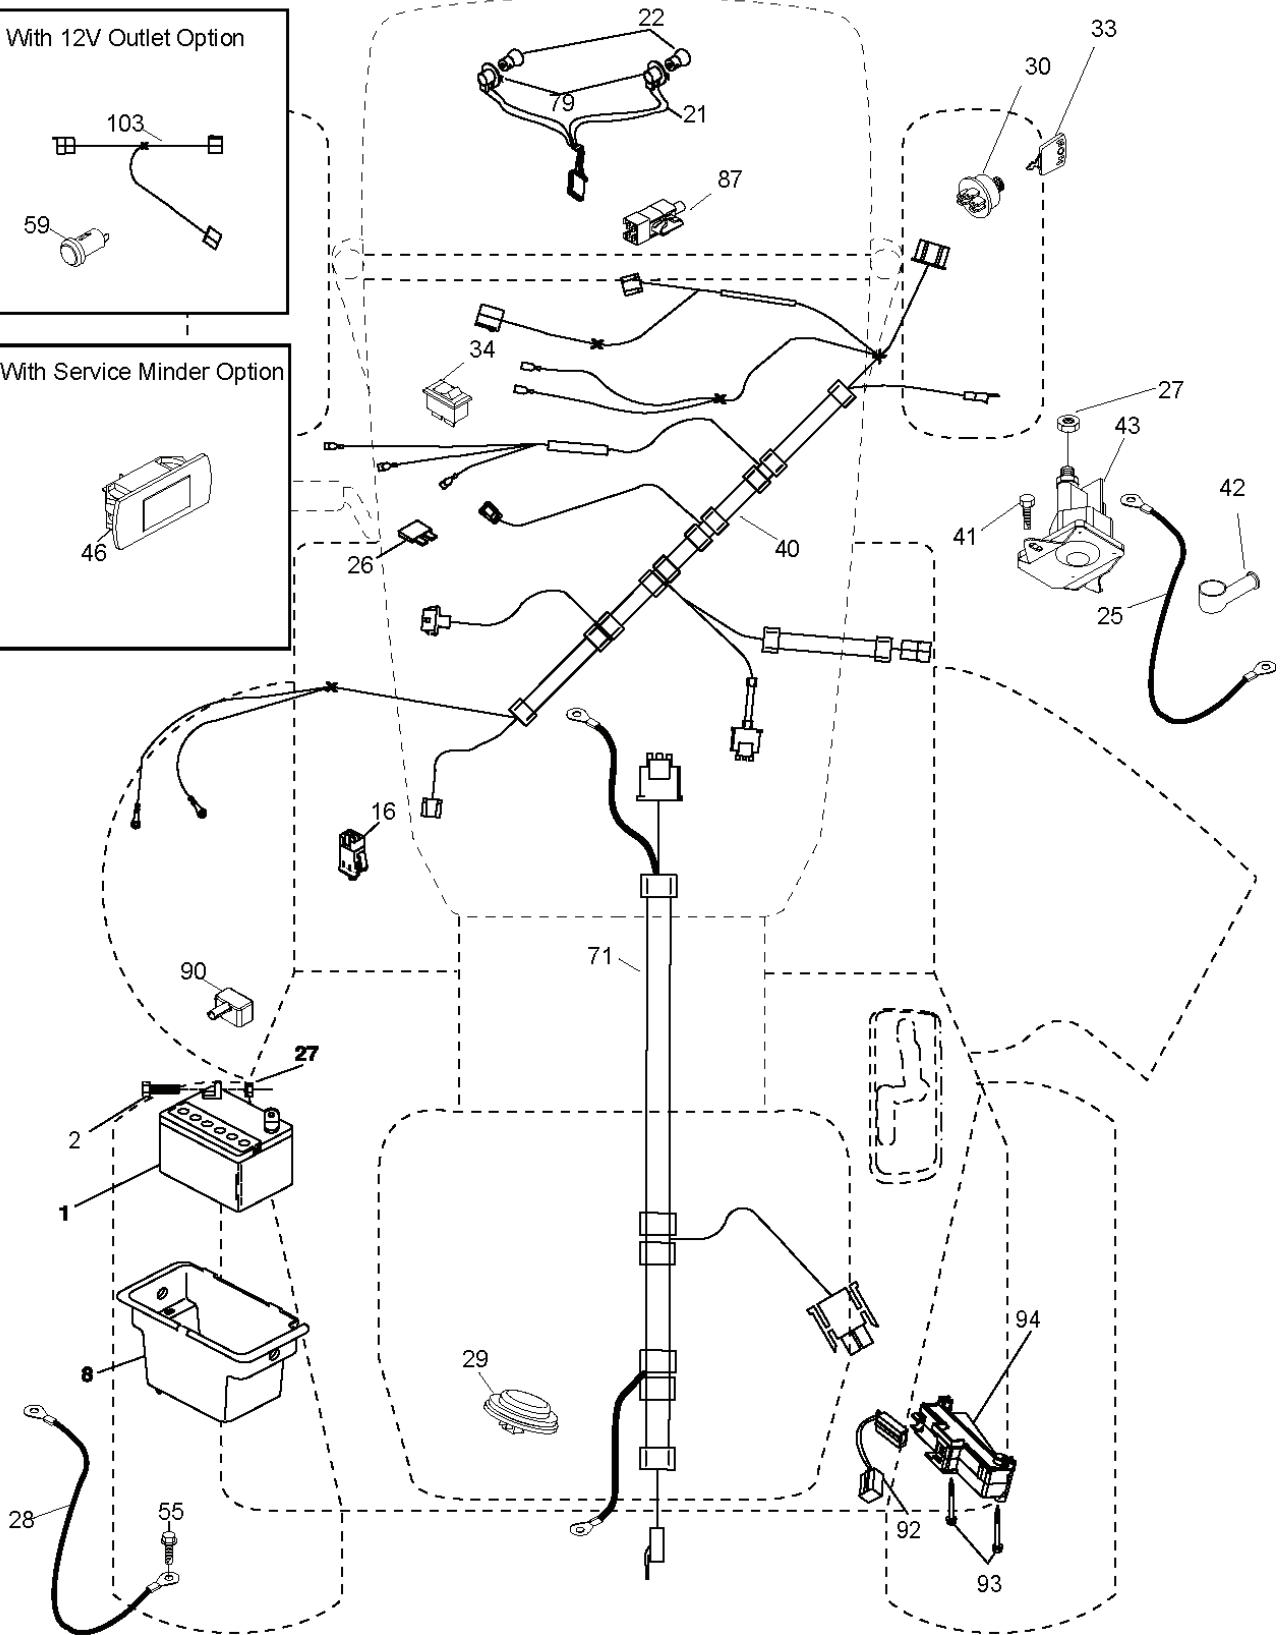

T02S

With 12V Outlet Option

With Service Minder Option

REF.	PART NO.	DESCRIPTION	REMARK	QTY.	KIT
1	532144924	BATTERY		1	
2	874760412	BOLT		1	
8	532193228	BOX		1	
16	532176138	MICRO SWITCH		1	
21	532400252	HARNESS		1	
22	532004152	BULB		1	
25	532412894	CABLE.STARTER.GGA.BL/R*SUBS/2*		1	
26	532175158	FUSE		1	
27	873510400	NUT		1	
28	532198885	CABLE		1	
29	532401545	SWITCH		1	
30	532193350	IGNITION MODULE		1	
33	532411935	KEY		1	
34	532110712	SWITCH		1	
40	532401098	CABLE		1	
41	817720408	SCREW		1	
42	532131563	COVER		1	
43	532192507	SOLENOID		1	
55	817060512	SCREW		1	
71	532441544	HARNESS		1	
79	532175242	HOLDER		1	
87	532197802	SWITCH		1	
90	532435395	TERMINAL COVER		1	
92	532196615	CABLE ASSY		1	
93	532192540	SCREW		1	
94	532191834	MODULE.REVERSE.ROS		1