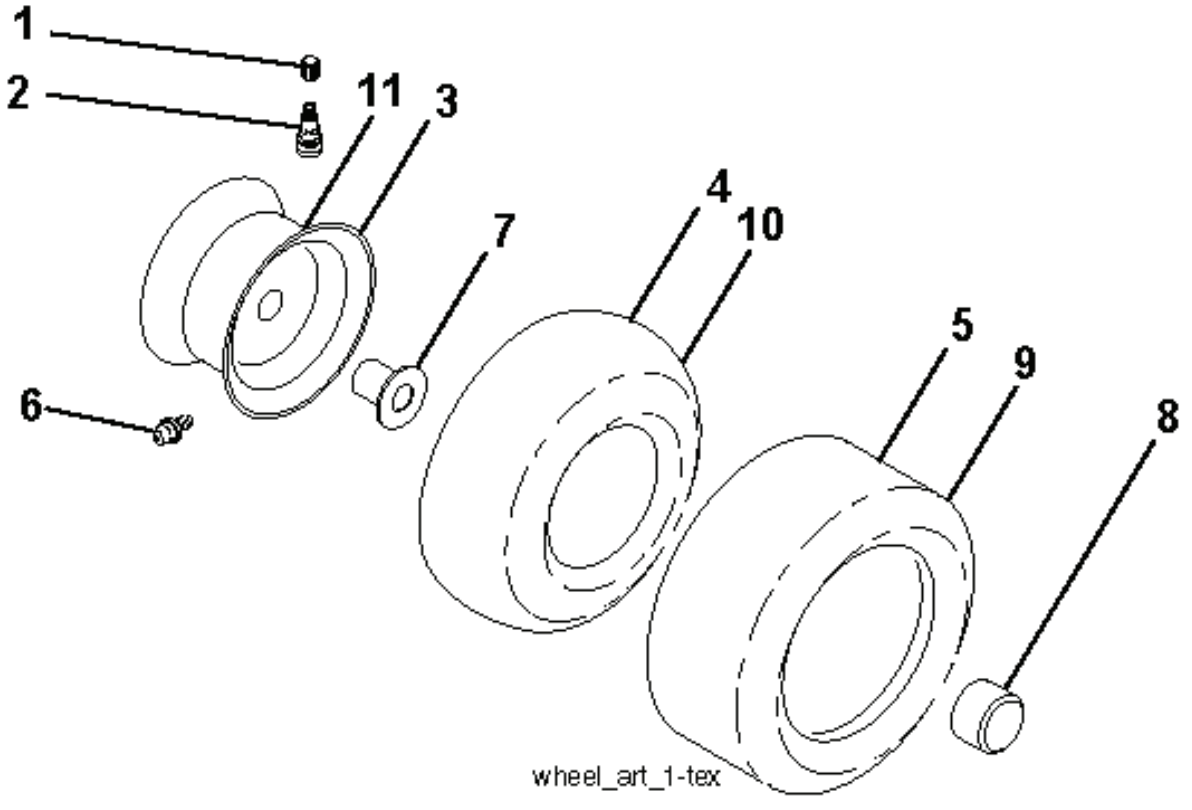

IGNITION SWITCH

POSITION	CIRCUIT	"MAKE"
OFF	M+G+A1	
RUN/OVERRIDE	B+A1	
RUN	B+A1	L+A2
START	B + S + A1	

WIRING INSULATED CLIPS
 NOTE: IF WIRING INSULATED CLIPS WERE REMOVED FOR SERVICING OF UNIT, THEY SHOULD BE RE-INSTALLED TO PROPERLY SECURE YOUR WIRING.

wheel_art_1-tex

REF.	PART NO.	DESCRIPTION	REMARK	QTY.	KIT
1	532059192	CAP VALVE		1	
2	532065139	NIPPLE		1	
3	532425261	RIM	Front 6"	1	
4	532421652	TUBE	Front (Service Item Only)	1	
5	532123410	TIRE	Front 13 x 5.0-6	1	
6	532124957	FITTING	(Front Wheel Only)	1	
7	532124959	BEARING	(Front Wheel Only)	1	
8	532175039	HUB CAP		1	
9	532106230	TIRE	Rear 16 x 6-5	1	
10	532007154	HOSE	Rear (Service Item Only)	1	
11	532425262	RIM	Rear 8"	1	
--	532144334	SEALING FOAM		1	