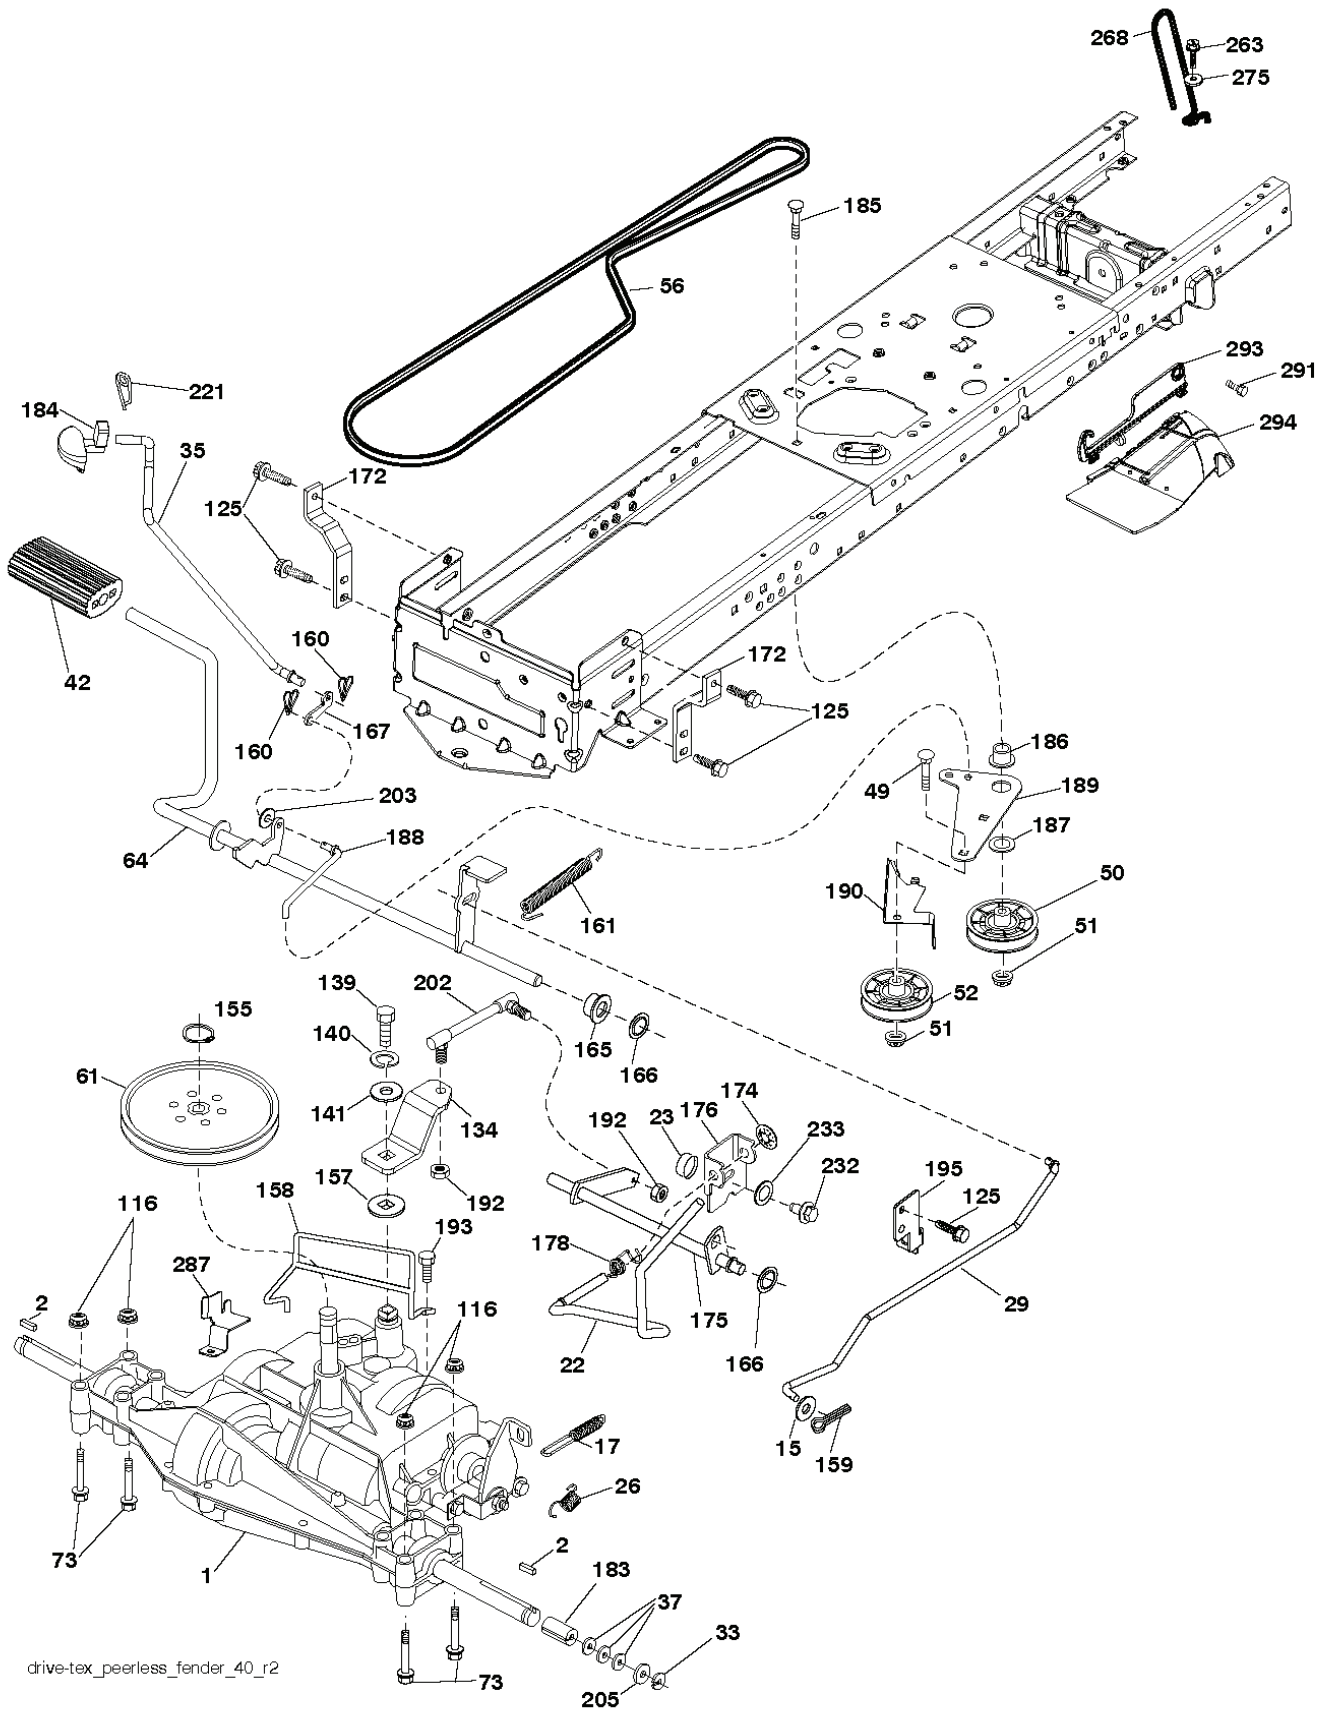

LT126, 96041020401, 2011-07

SPARE PARTS LIST

REF.	PART NO.	DESCRIPTION	REMARK	QTY.	KIT
1	532442048	CUTTING DECK		1	
2	532195161	STUD		1	
3	873900500	NUT		1	
4	532417645	BRACKET		1	
5	817000510	BOLT		1	
6	532418863	ARM		1	
7	532416358	SCREW		1	
8	532420252	ARM		1	
9	532199092	SPACER		1	
10	817000616	SCREW		1	
11	532137729	SCREW		1	
12	532199470	ARM		1	
13	872110612	BOLT		1	
14	532156085	BELT GUIDE		1	
15	532146763	PULLEY		1	
16	873900600	NUT		1	
17	532400234	NUT		1	
18	532187690	WASHER		1	
19	532110485	BEARING		1	
20	532173984	SCREW		1	
21	532416910	BELT GUARD		1	
22	532175820	PULLEY		1	
23	817490628	SCREW		1	
24	819132012	WASHER		1	
25	532420253	BELT GUARD		1	
26	532420255	COVER		1	
27	532419271	BELT		1	
28	532417344	DEFLECTOR		1	
29	532420895	HINGE PIN		1	
30	532197026	TORSION SPRING		1	
31	532110452	NUT		1	
32	532401872	SPRING		1	
33	532187281	BEARING HOUSING		1	
34	532192872	SHAFT ASSY		1	
35	532419273	RIDE ON BLADE		1	
36	532193003	SCREW		1	
37	819131316	WASHER		1	
38	532196539	BOLT		1	
39	532105304	HUB CAP		1	
40	532419270	BELT GUARD		1	
41	532419265	BELT GUARD		1	
42	817000612	SCREW		1	
43	532416877	PULLEY		1	
67	532403012	HANDLE		1	
70	532401246	CLUTCH		1	
76	532415598	HOSE COUPLING		1	
78	532422566	GUARD		1	
81	532425367	SHIELD		1	
83	532430315	GUARD		1	
152	532435111	CABLE		1	
--	532192870	SPINDLE	Mandrel Assembly (Includes Housing, Shaft Assembly, And Bearing Only - Pulley/ Nut/Washer And Blade Bolt/ Washers Not Included)	1	
--	532438198	CUTTING DECK KIT		1	

wheel_art_1-tex

REF.	PART NO.	DESCRIPTION	REMARK	QTY.	KIT
1	532059192	CAP VALVE		1	
2	532065139	NIPPLE		1	
3	532425261	RIM	Front 6"	1	
4	532421652	TUBE	Front (Service Item Only)	1	
5	532123410	TIRE	Front 13 x 5.0-6	1	
6	532124957	FITTING	(Front Wheel Only)	1	
7	532124959	BEARING	(Front Wheel Only)	1	
8	532175039	HUB CAP		1	
9	532106230	TIRE	Rear 16 x 6-5	1	
10	532007154	HOSE	Rear (Service Item Only)	1	
11	532425262	RIM	Rear 8"	1	
--	532144334	SEALING FOAM		1	