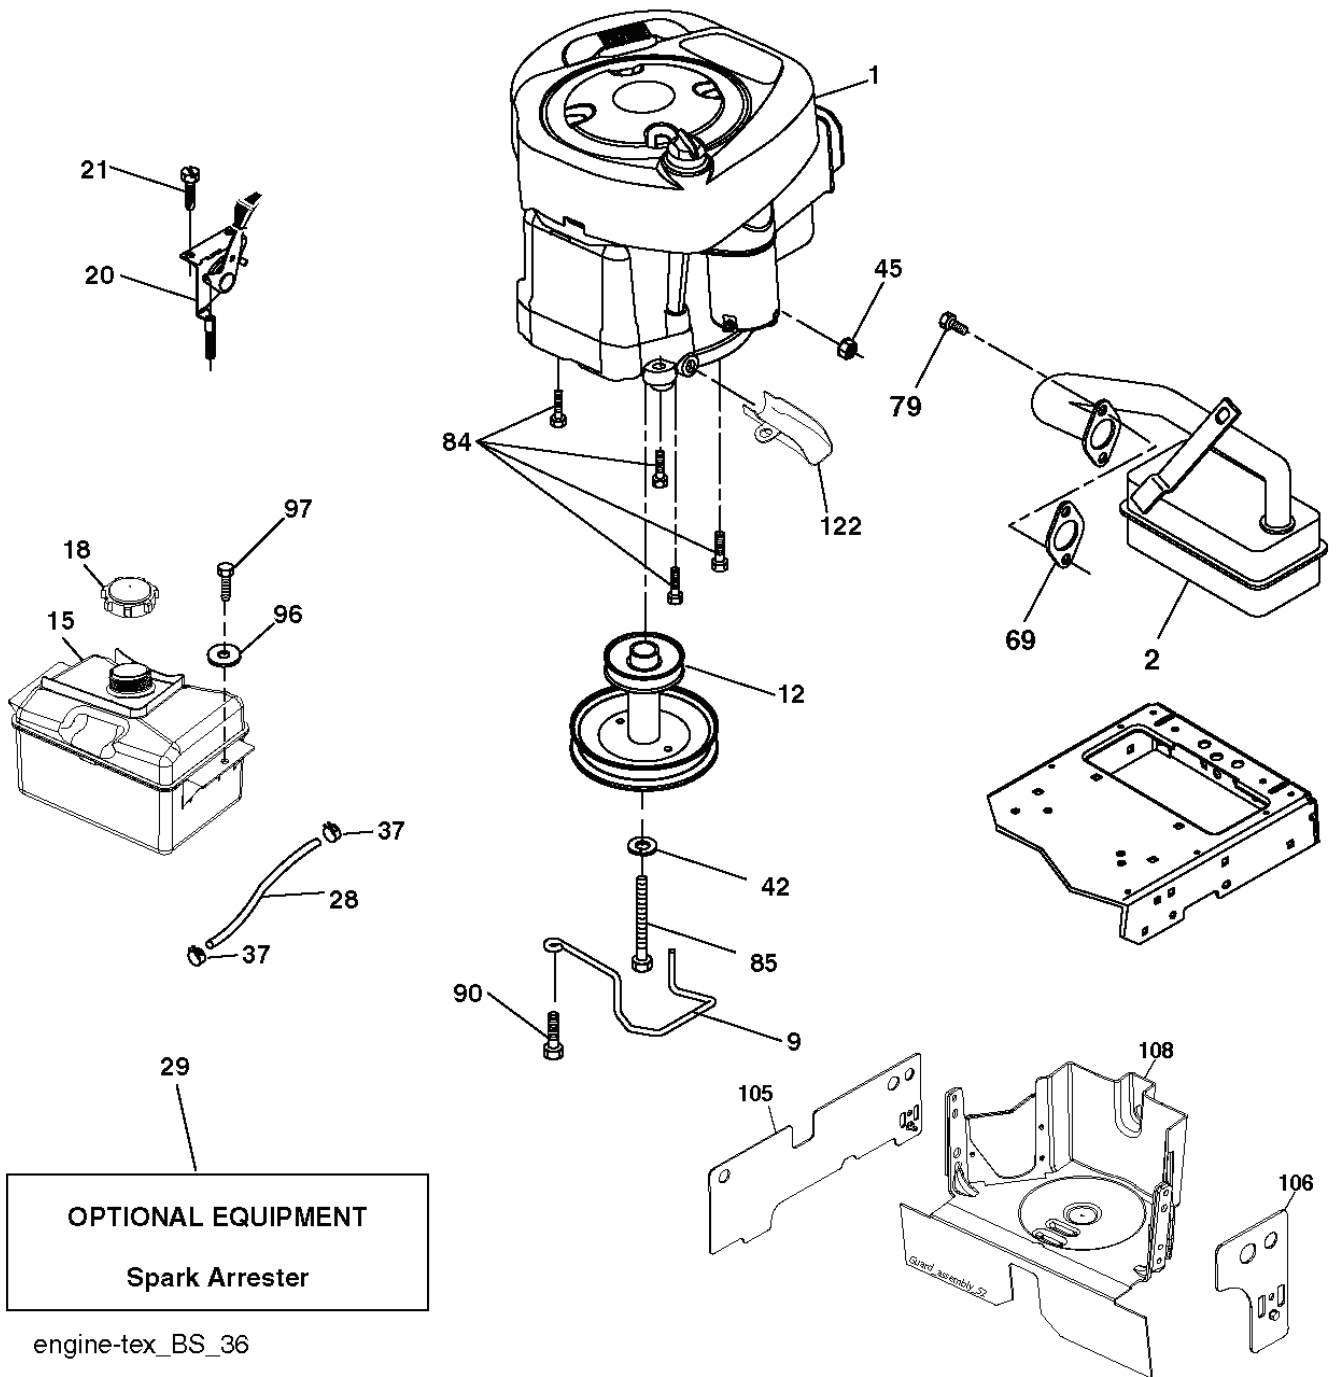

T02S

With 12V Outlet Option

With Service Minder Option

REF.	PART NO.	DESCRIPTION	REMARK	QTY.	KIT
1	532144924	BATTERY		1	
2	874760412	BOLT		1	
8	532193228	BOX		1	
16	532176138	MICRO SWITCH		1	
21	532400252	HARNESS		1	
22	532004152	BULB		1	
25	532412894	CABLE.STARTER.GGA.BL/R*SUBS/2*		1	
26	532175158	FUSE		1	
27	873510400	NUT		1	
28	532198885	CABLE		1	
29	532401545	SWITCH		1	
30	532193350	IGNITION MODULE		1	
33	532411935	KEY		1	
34	532110712	SWITCH		1	
40	532401098	CABLE		1	
41	817720408	SCREW		1	
42	532131563	COVER		1	
43	532192507	SOLENOID		1	
55	817060512	SCREW		1	
71	532441544	HARNESS		1	
79	532175242	HOLDER		1	
87	532197802	SWITCH		1	
90	532435395	TERMINAL COVER		1	
92	532196615	CABLE ASSY		1	
93	532192540	SCREW		1	
94	532191834	MODULE.REVERSE.ROS		1	