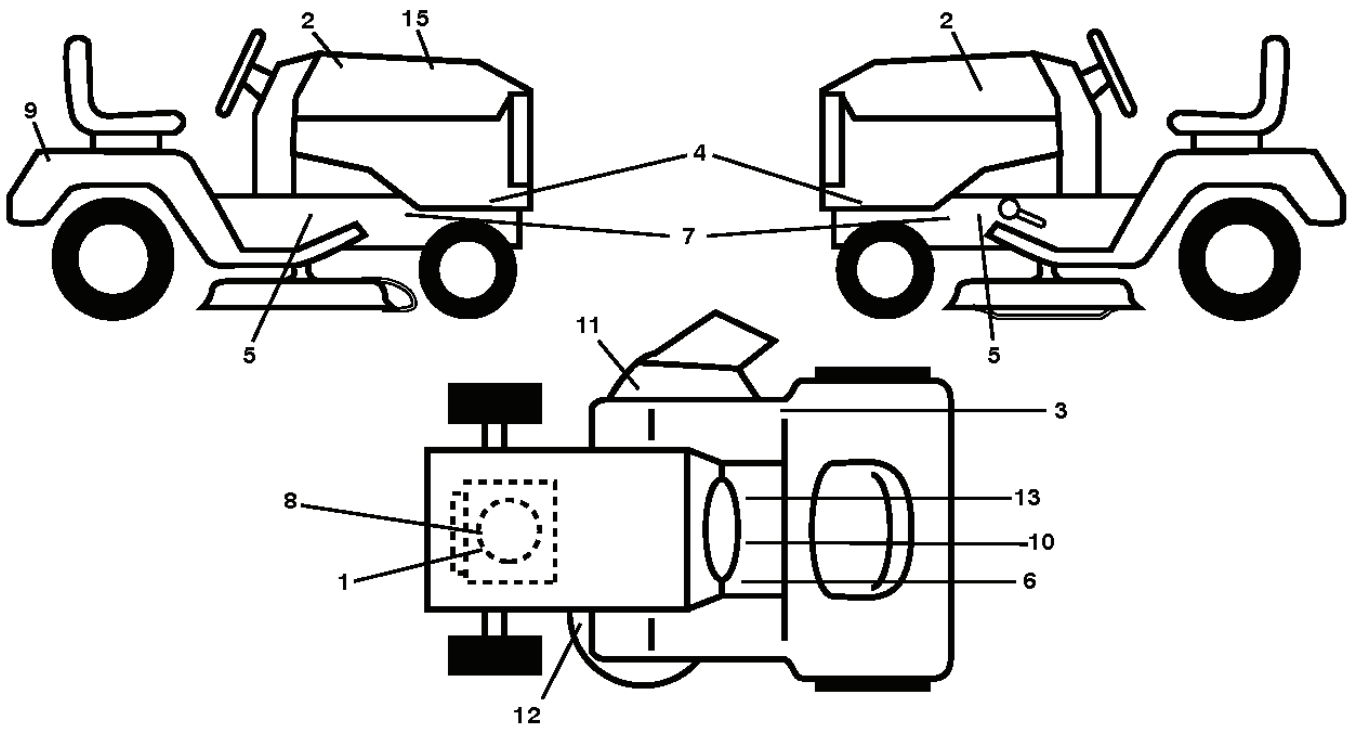

REF.	PART NO.	DESCRIPTION	REMARK	QTY.	KIT
1	532196841	DECAL		1	
2	581627301	DECAL		1	
3	532180432	DECAL		1	
4	532437839	DECAL		1	
5	532401146	DECAL		1	
6	532159737	DECAL		1	
7	532159736	DECAL		1	
8	532437410	DECAL		1	
9	532145005	DECAL		1	
10	532400389	LABEL		1	
11	532425112	DECAL		1	
12	532421543	DECAL		1	
13	532140837	DECAL		1	
15	532443240	DECAL		1	
--	532162598	DECAL		1	
--	532439681	PLATE		1	
--	532439966	PAD		1	
	PART NO.		REMARK		KIT