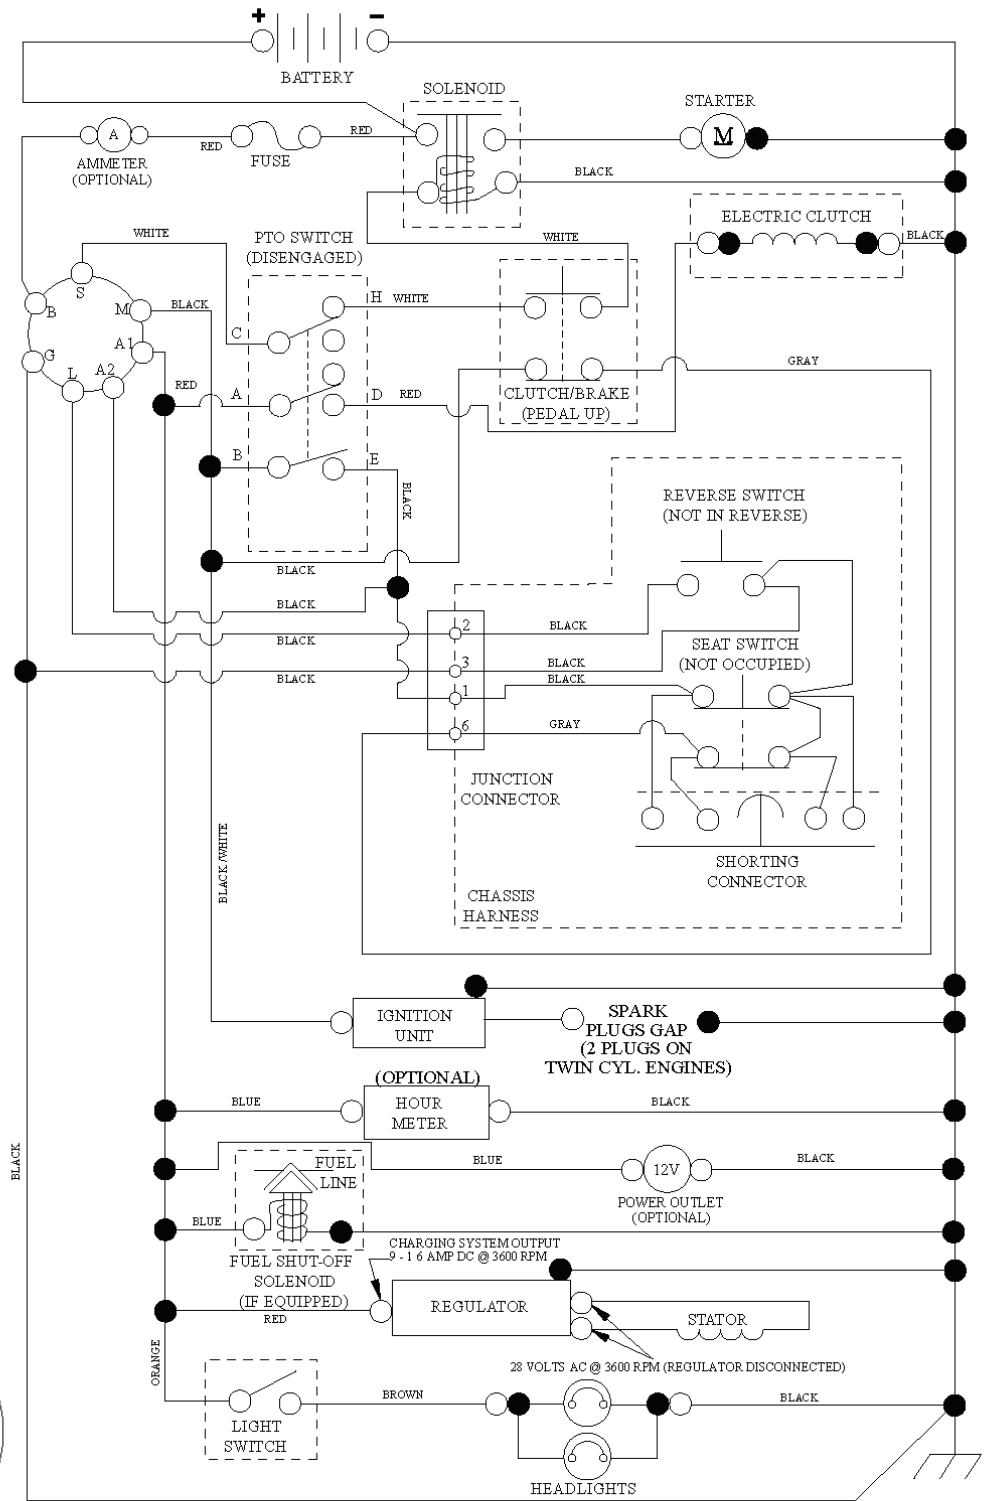

POSITION	CIRCUIT	"MAKE"
OFF	M+G+A1	
RUN/OVERRIDE	B+A1	
RUN	B+A1	L+A2
START	B+S+A1	

WIRING INSULATED CLIPS
NOTE: IF WIRING INSULATED CLIPS WERE REMOVED FOR SERVICING OF UNIT, THEY SHOULD BE RE-INSTALLED TO PROPERLY SECURE YOUR WIRING.

● NON-REMOVABLE CONNECTIONS

○ REMOVABLE CONNECTIONS