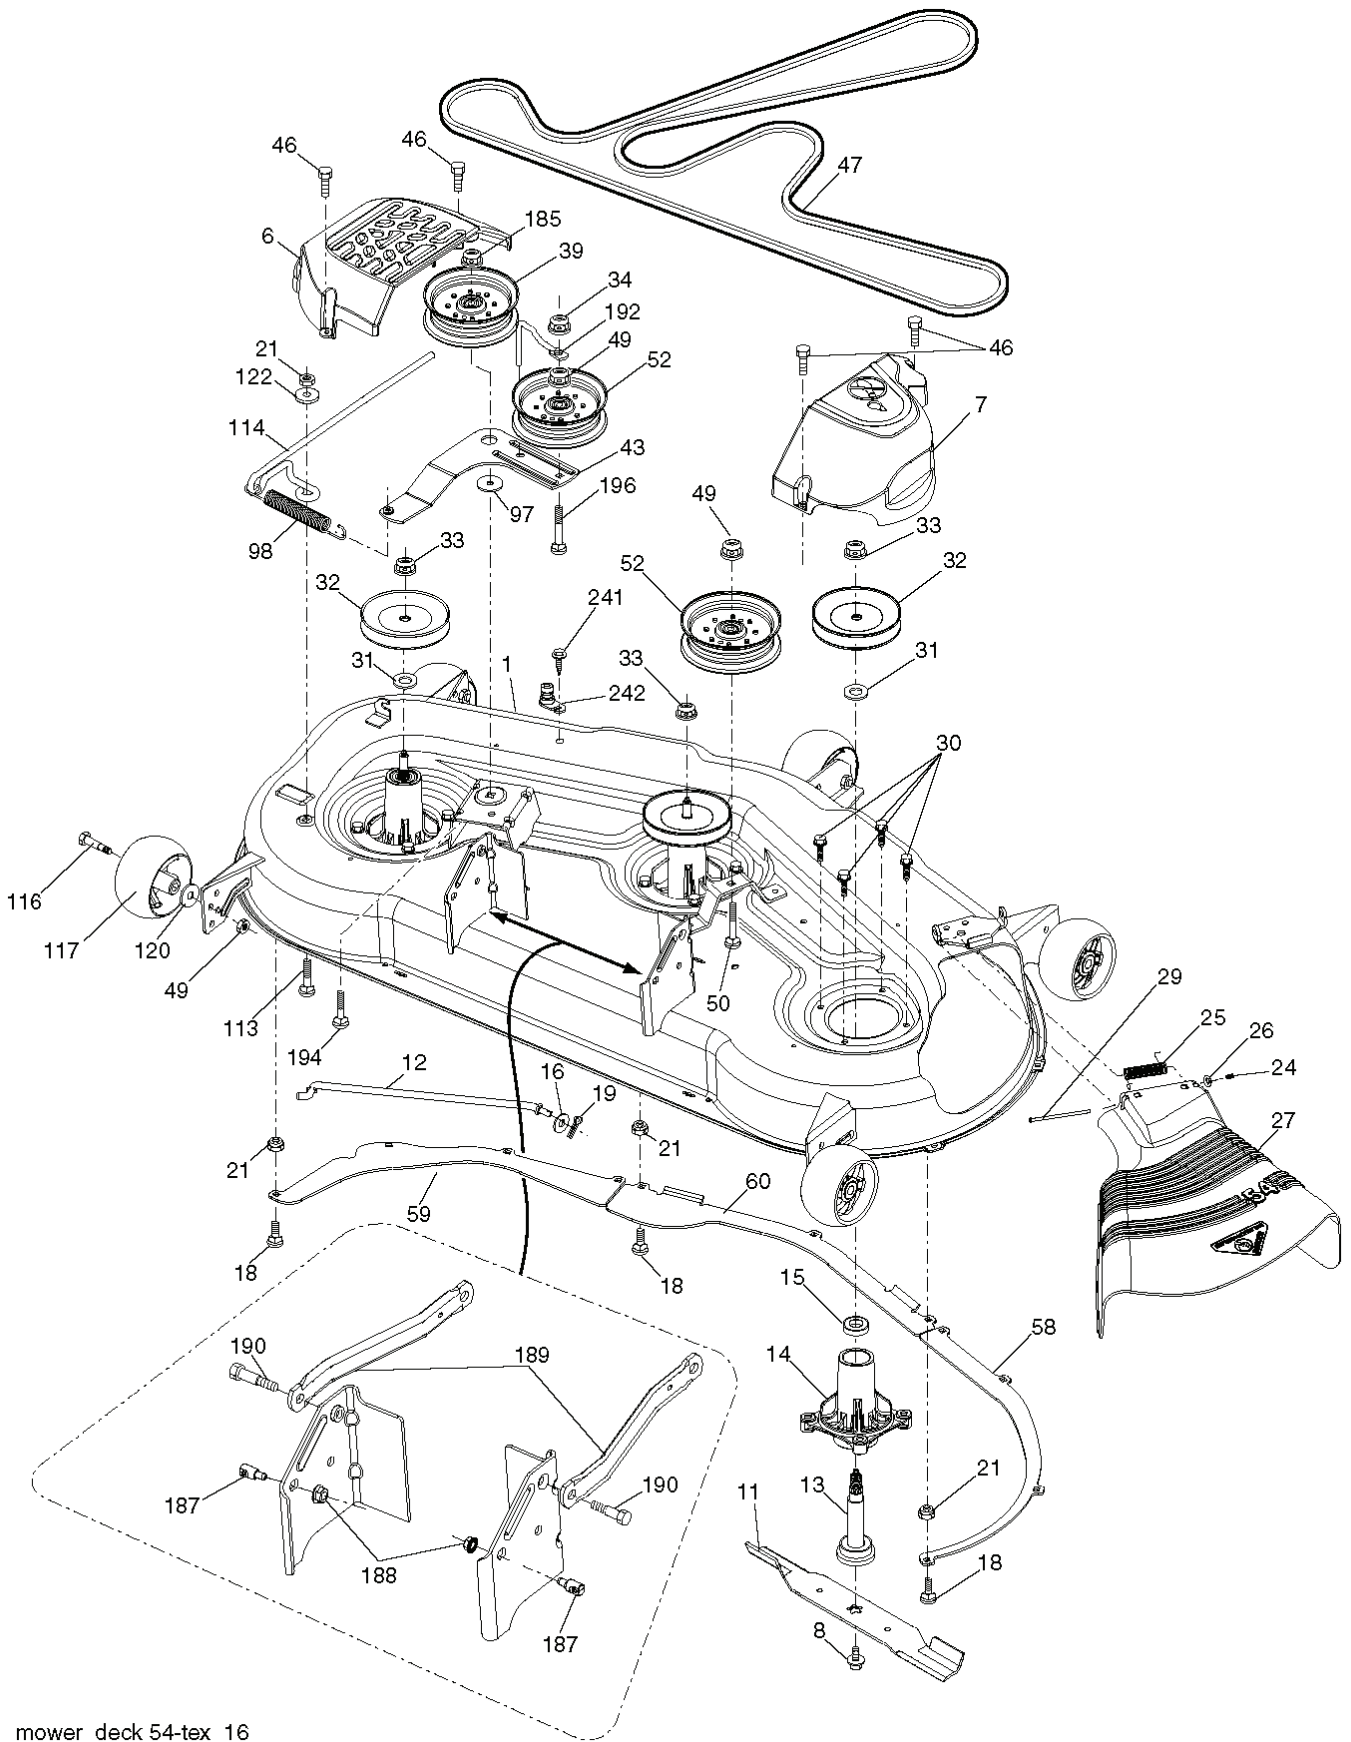

REF.	PART NO.	DESCRIPTION	REMARK	QTY.	KIT
1	000000000	W/O DESCRIPTION	KOHL MODEL SV735-3032 (445820)	1	
2	532445962	MUFFLER		1	
9	532194320	BELT GUIDE		1	
11	587241401	CLUTCH		1	
12	532194343	PULLEY		1	
15	532438081	FUEL TANK ASSY		1	
18	532439208	HUB CAP		1	
20	532182937	THROTTLE CONTROL		1	
21	532416358	SCREW		1	
22	532191596	COMMA*RPLPAR 532187767428		1	
28	532401135	LINE.FUEL.64"REAR.EMIS		1	
29	532137180	SPARK ARRESTER KIT		1	
37	532123487	HOSE CLAMP		1	
41	532126197	WASHER		1	
42	810040700	WASHER		1	
45	873510400	NUT		1	
62	532434017	SHIELD		1	
69	532186054	GASKET MUFFLER		1	
70	532146699	PIPE	LH	1	
71	532146700	PIPE	RH	1	
79	532192334	SCREW		1	
81	532148456	TUBE		1	
82	532428287	PLUG		1	
84	817120616	SCREW		1	
85	581636201	BOLT		1	
87	532171877	BOLT		1	
90	817000616	SCREW		1	
91	532187495	BUSHING		1	

mower_deck 54-tex_16