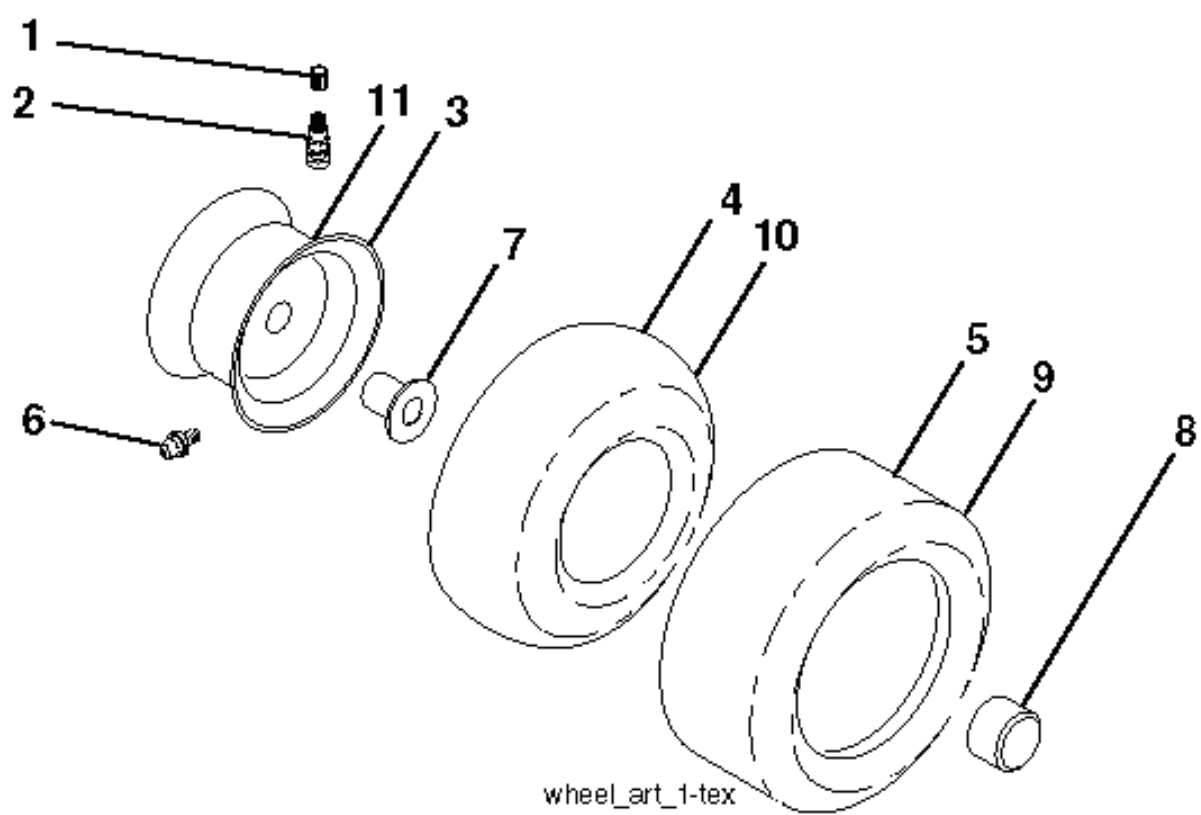

PTO SWITCH (MATING SIDE)

IGNITION SWITCH

POSITION	CIRCUIT	"MAKE"
OFF	M+G+A1	
RUN/OVERRIDE	B+A1	
RUN	B+A1	L+A2
START	B+S+A1	

CHASSIS HARNESS CONNECTOR (MATING SIDE)

DASH HARNESS CONNECTOR

WIRING INSULATED CLIPS
 NOTE: IF WIRING INSULATED CLIPS WERE REMOVED FOR SERVICING OF UNIT, THEY SHOULD BE RE-INSTALLED TO PROPERLY SECURE YOUR WIRING.

● NON-REMOVABLE CONNECTIONS

○ REMOVABLE CONNECTIONS

seat-tex_6.5SL_3

REF.	PART NO.	DESCRIPTION	REMARK	QTY.	KIT
1	532439822	SEAT		1	
2	532180166	BRACKET		1	
3	532140675	STRAP		1	
6	873800600	NUT		1	
7	532124181	SPRING		1	
8	532171877	BOLT		1	
10	532196977	PLATE		1	
21	532171852	BOLT		1	
37	873800500	LOCK NUT		1	
40	532197661	HANDLE		1	
41	532198200	SPRING		1	
43	874760612	BOLT		1	
44	819133812	WASHER		1	

steering-tex_HUSQSR_7_2

REF.	PART NO.	DESCRIPTION	REMARK	QTY.	KIT
1	532439740	STEERING WHEEL		1	
2	532195968	SHAFT		1	
4	532403089	SPINDLE SHAFT	LH	1	
5	532403090	SPINDLE SHAFT	RH	1	
6	532124931	WASHER		1	
7	532121748	WASHER		1	
8	812000029	RETAINER RING		1	
9	532121232	HUB CAP		1	
13	532121749	WASHER		1	
14	810040600	WASHER		1	
15	873540600	NUT		1	
16	532408219	SHAFT		1	
19	532194729	PLATE		1	
21	532186737	ADAPTER		1	
22	532420537	SUPPORT		1	
26	532439743	HUB CAP		1	
28	817000612	SCREW		1	
35	532194732	PLATE		1	
45	819183812	WASHER		1	
51	873940800	NUT		1	
53	532188967	WASHER		1	
57	532197246	BRACKET		1	
58	532194747	BOLT	CFM	1	
59	532194748	WASHER		1	
60	873971000	NUT		1	
61	532194740	LINK	LH	1	
62	532194741	LINK	RH	1	
63	817000512	SCREW		1	
64	532199849	SPRING RETAINER		1	
66	871020748	BOLT		1	
67	532194737	BUSHING		1	
68	873900700	NUT		1	
69	532199162	WASHER		1	
70	532196197	BRACKET		1	
122	532444962	CAP		1	