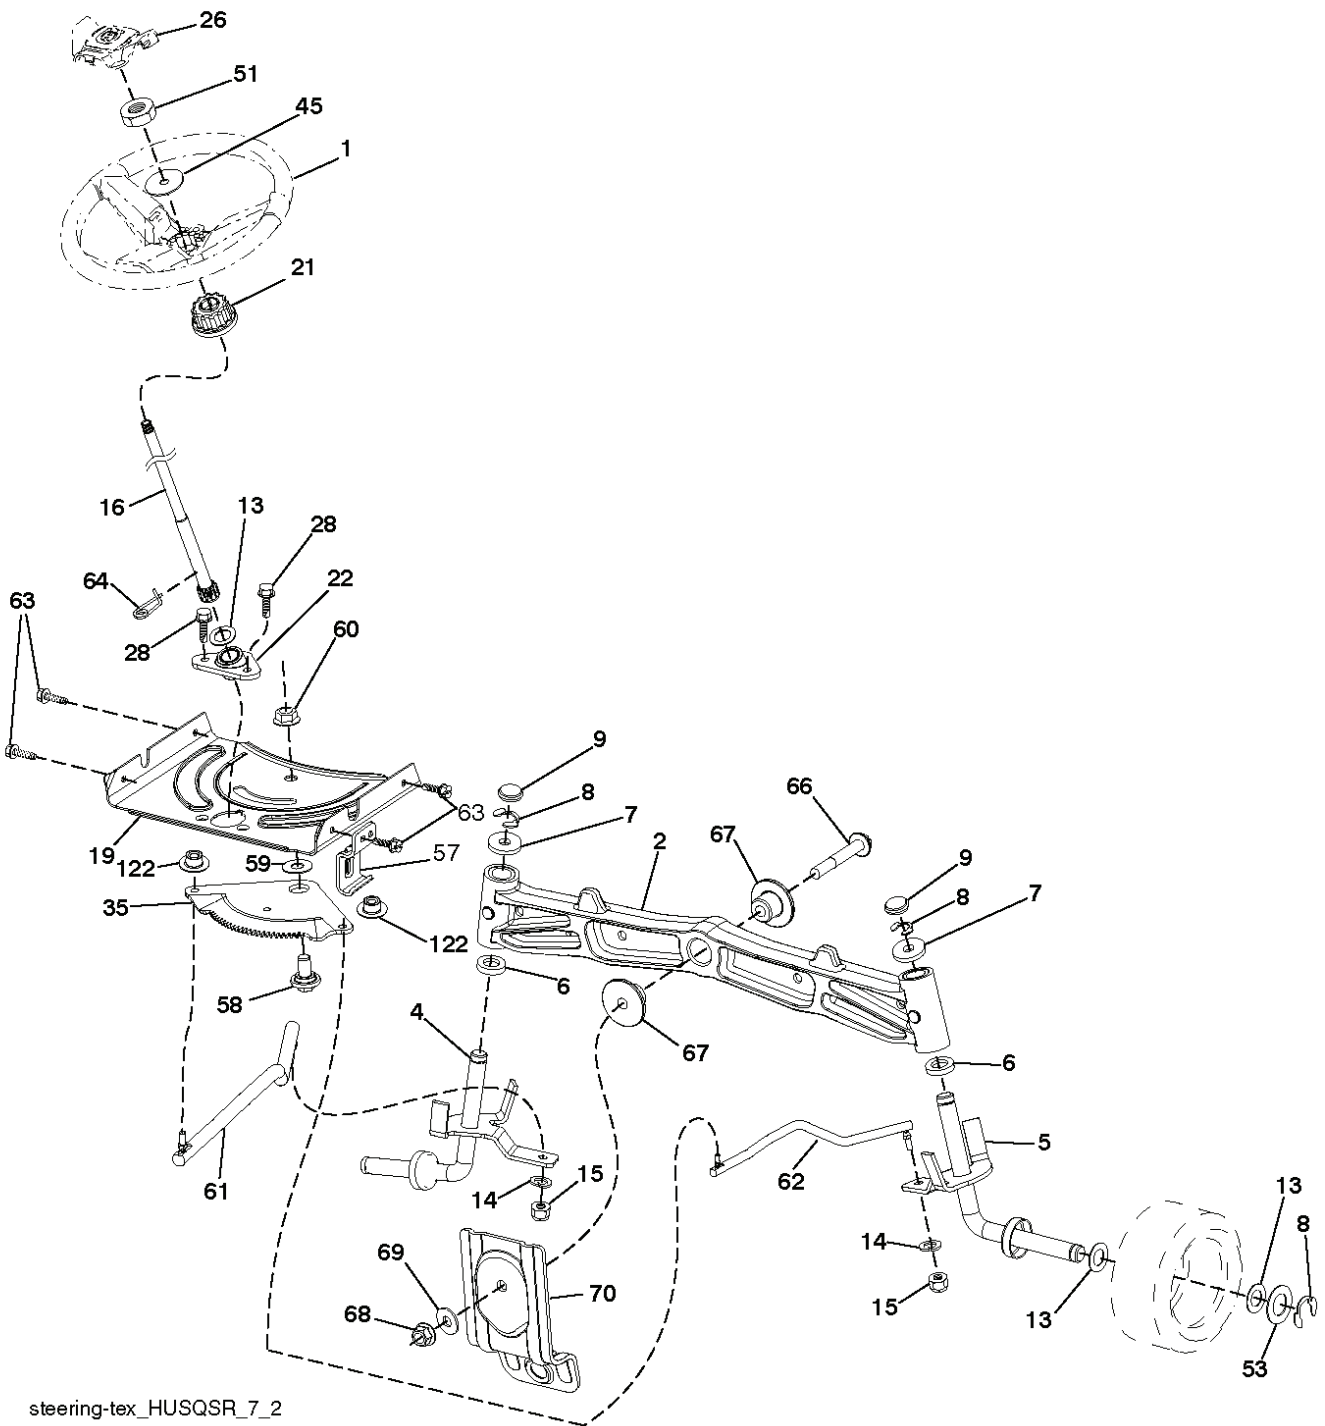

PTO SWITCH (MATING SIDE)

IGNITION SWITCH

POSITION	CIRCUIT	"MAKE"
OFF	M+G+A1	
RUN/OVERRIDE	B+A1	
RUN	B+A1	L+A2
START	B+S+A1	

CHASSIS HARNESS CONNECTOR (MATING SIDE)

DASH HARNESS CONNECTOR

WIRING INSULATED CLIPS
 NOTE: IF WIRING INSULATED CLIPS WERE REMOVED FOR SERVICING OF UNIT, THEY SHOULD BE RE-INSTALLED TO PROPERLY SECURE YOUR WIRING.

● NON-REMOVABLE CONNECTIONS

○ REMOVABLE CONNECTIONS

seat-tex_6.5SL_3

REF.	PART NO.	DESCRIPTION	REMARK	QTY.	KIT
1	532439822	SEAT		1	
2	532180166	BRACKET		1	
3	532140675	STRAP		1	
6	873800600	NUT		1	
7	532124181	SPRING		1	
8	532171877	BOLT		1	
10	532196977	PLATE		1	
21	532171852	BOLT		1	
37	873800500	LOCK NUT		1	
40	532197661	HANDLE		1	
41	532198200	SPRING		1	
43	874760612	BOLT		1	
44	819133812	WASHER		1	