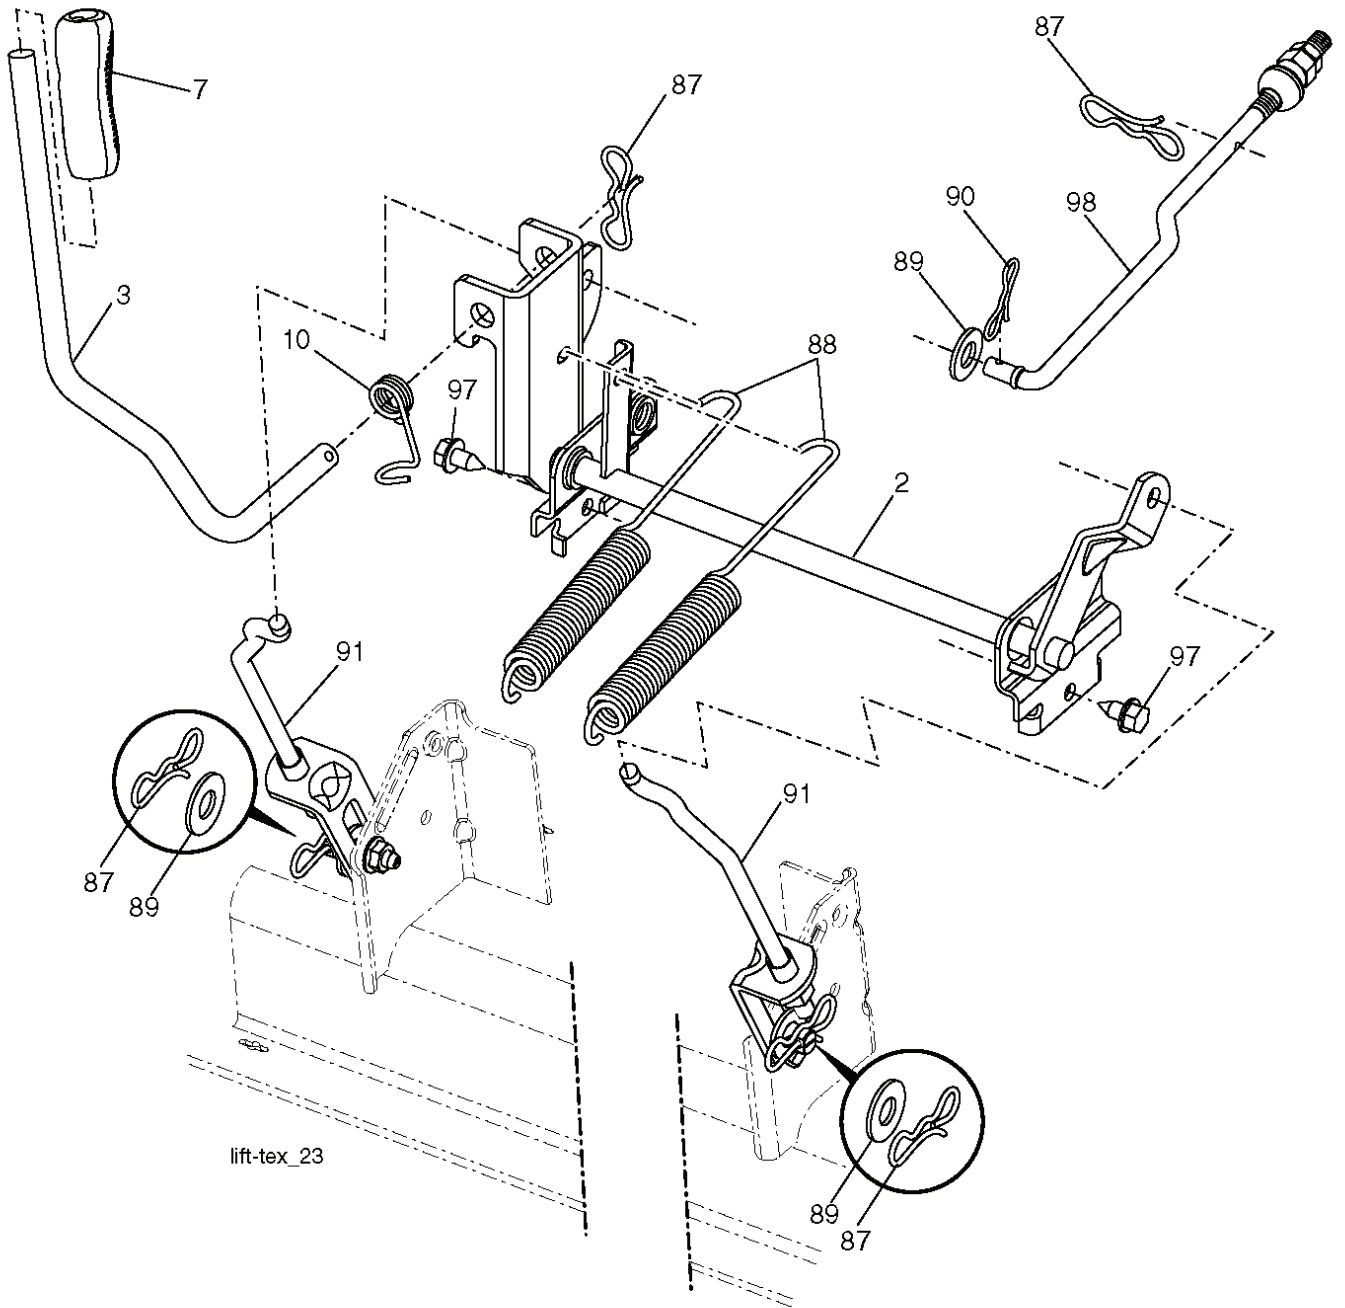

mower_deck 54-tex_16

REF.	PART NO.	DESCRIPTION	REMARK	QTY.	KIT
1	532445061	CUTTING DECK		1	
6	532196066	COVER	LH	1	
7	532197181	COVER	RH	1	
8	532193003	SCREW		1	
11	532187256	RIDE ON BLADE		1	
12	532404851	ROD		1	
13	532187291	SHAFT		1	
14	532187281	BEARING HOUSING		1	
16	819131312	WASHER		1	
15	532110485	BEARING		1	
18	872140505	BOLT		1	
19	532194208	PIN		1	
21	873680500	NUT		1	
24	532105304	HUB CAP		1	
25	532178102	SPRING		1	
26	532110452	NUT		1	
27	532188938	DEFLECTOR		1	
29	532131491	SHAFT		1	
30	532173984	SCREW		1	
31	532187690	WASHER		1	
32	532153535	PULLEY		1	
33	532400234	NUT		1	
34	873680600	NUT		1	
39	532197380	PULLEY	LH	1	
43	532196065	ARM		1	
46	532137729	SCREW		1	
47	532196103	BELT		1	
49	873900600	NUT		1	
50	872110616	BOLT		1	
52	532197379	PULLEY		1	
58	532187342	BAFFLE	RIGHT	1	
59	532187344	BAFFLE	LEFT	1	
60	532187607	BAFFLE	CENTER	1	
97	532178515	WASHER		1	
98	532196105	SPRING		1	
113	872110508	BOLT		1	
114	532187556	ROD TENSION RELIEF		1	
116	532193406	BOLT		1	
117	532174873	WHEEL		1	
120	819132012	WASHER		1	
122	532187557	BUSHING		1	
185	873900700	NUT		1	
187	532195161	STUD		1	
188	873900500	NUT		1	
189	532195185	ARM	REAR	1	
190	532196539	BOLT		1	
192	532198468	BELT GUIDE		1	
194	874490736	BOLT		1	
196	872140620	BOLT		1	
241	532152927	SCREW		1	
242	532415598	HOSE COUPLING		1	
	532416405	COUPLING		1	
	532187292	MANDREL	"INCL HOUSING, SHAFT ASSEMBLY, AND BEARING ONLY- PULLEY/NUT/ WASHER AND BLADE BOLT/ WASHERS NOT INCL"	1	
	532418229	DECK ASSY	COMPLETE	1	