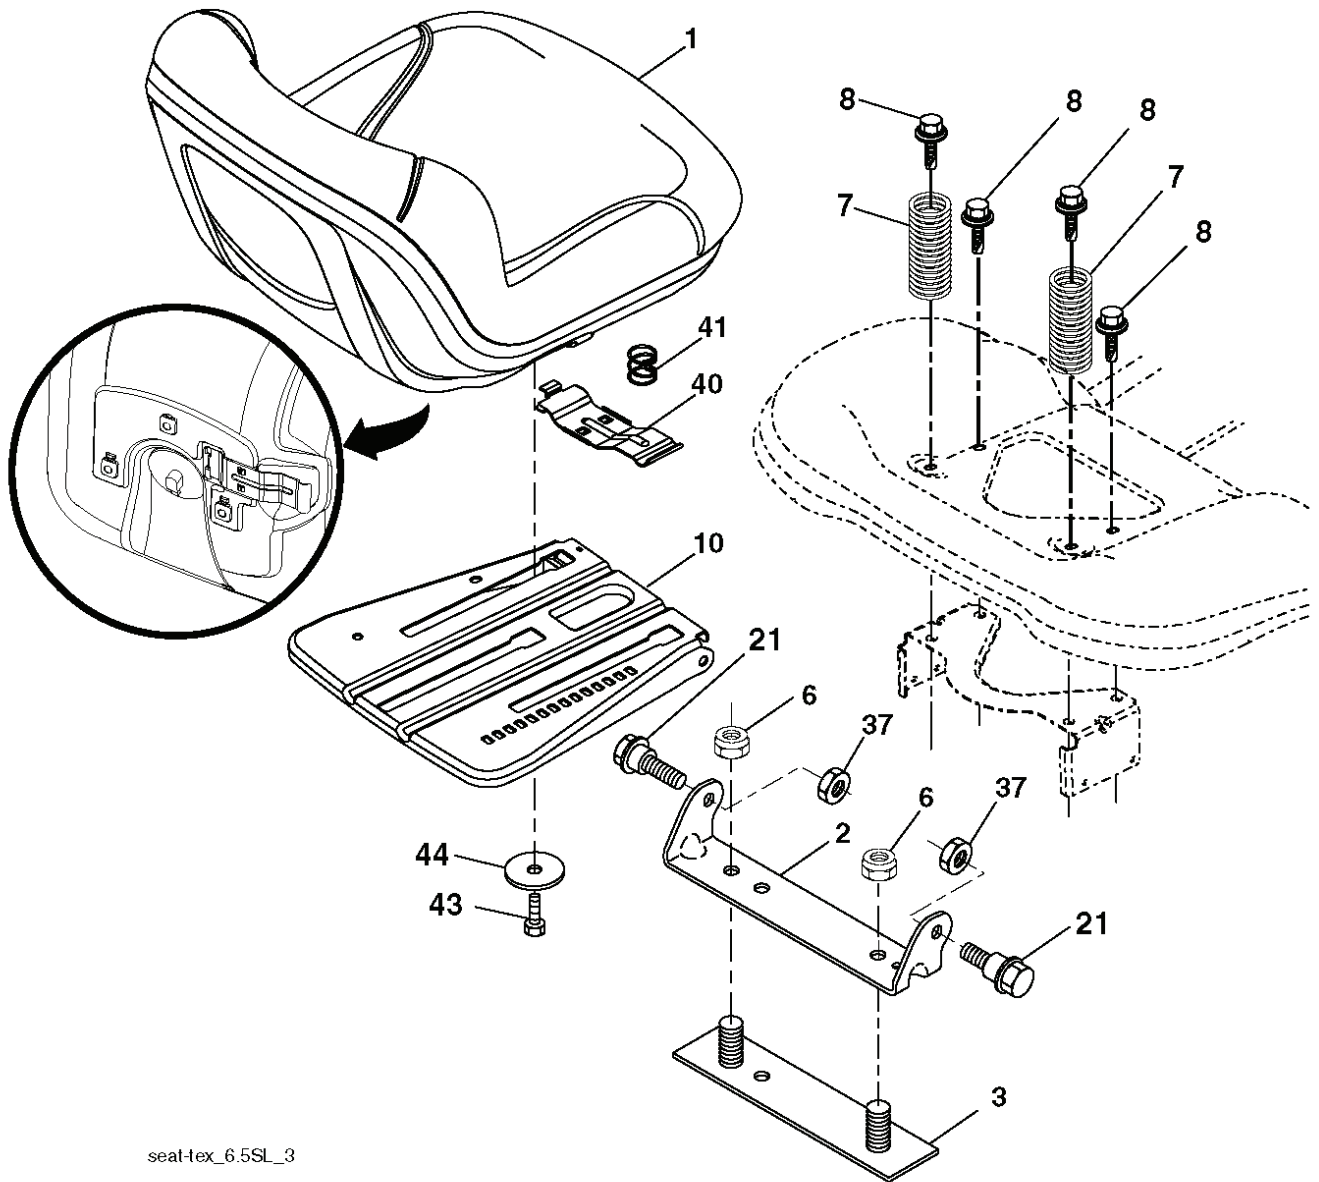

PTO SWITCH (MATING SIDE)

IGNITION SWITCH

POSITION	CIRCUIT	"MAKE"
OFF	M+G+A1	
RUN/OVERRIDE	B+A1	
RUN	B+A1	L+A2
START	B+S+A1	

CHASSIS HARNESS CONNECTOR (MATING SIDE)

DASH HARNESS CONNECTOR

WIRING INSULATED CLIPS
 NOTE: IF WIRING INSULATED CLIPS WERE REMOVED FOR SERVICING OF UNIT, THEY SHOULD BE RE-INSTALLED TO PROPERLY SECURE YOUR WIRING.

● NON-REMOVABLE CONNECTIONS

○ REMOVABLE CONNECTIONS

seat-tex_6.5SL_3

REF.	PART NO.	DESCRIPTION	REMARK	QTY.	KIT
1	532439822	SEAT		1	
2	532180166	BRACKET		1	
3	532140675	STRAP		1	
6	873800600	NUT		1	
7	532124181	SPRING		1	
8	532171877	BOLT		1	
10	532196977	PLATE		1	
21	532171852	BOLT		1	
37	873800500	LOCK NUT		1	
40	532197661	HANDLE		1	
41	532198200	SPRING		1	
43	874760612	BOLT		1	
44	819133812	WASHER		1	