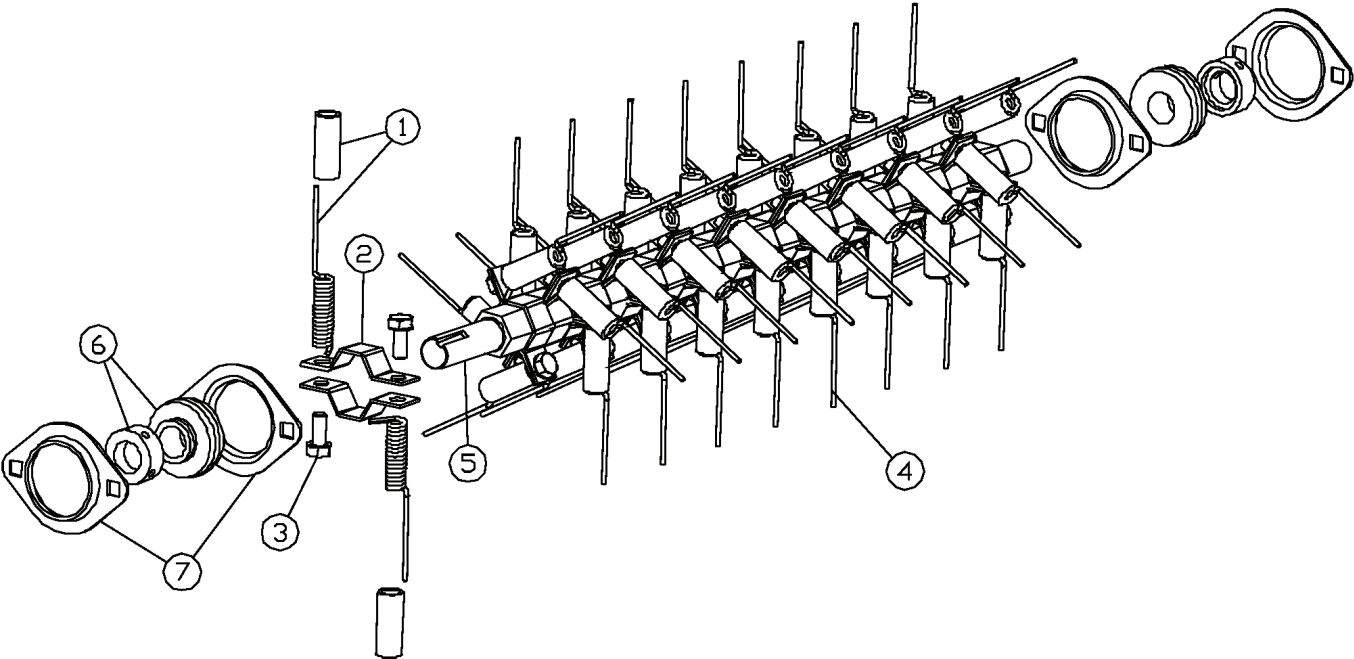

Spring Tine Reel

REF.	PART NO.	DESCRIPTION	REMARK	QTY.	KIT
4	540054050	SHAFT		1	
540054056	540054056	SHAFT		1	
5	540054051	SHAFT		1	
6	540000315	BEARING		1	
7	540005185	SEALING		1