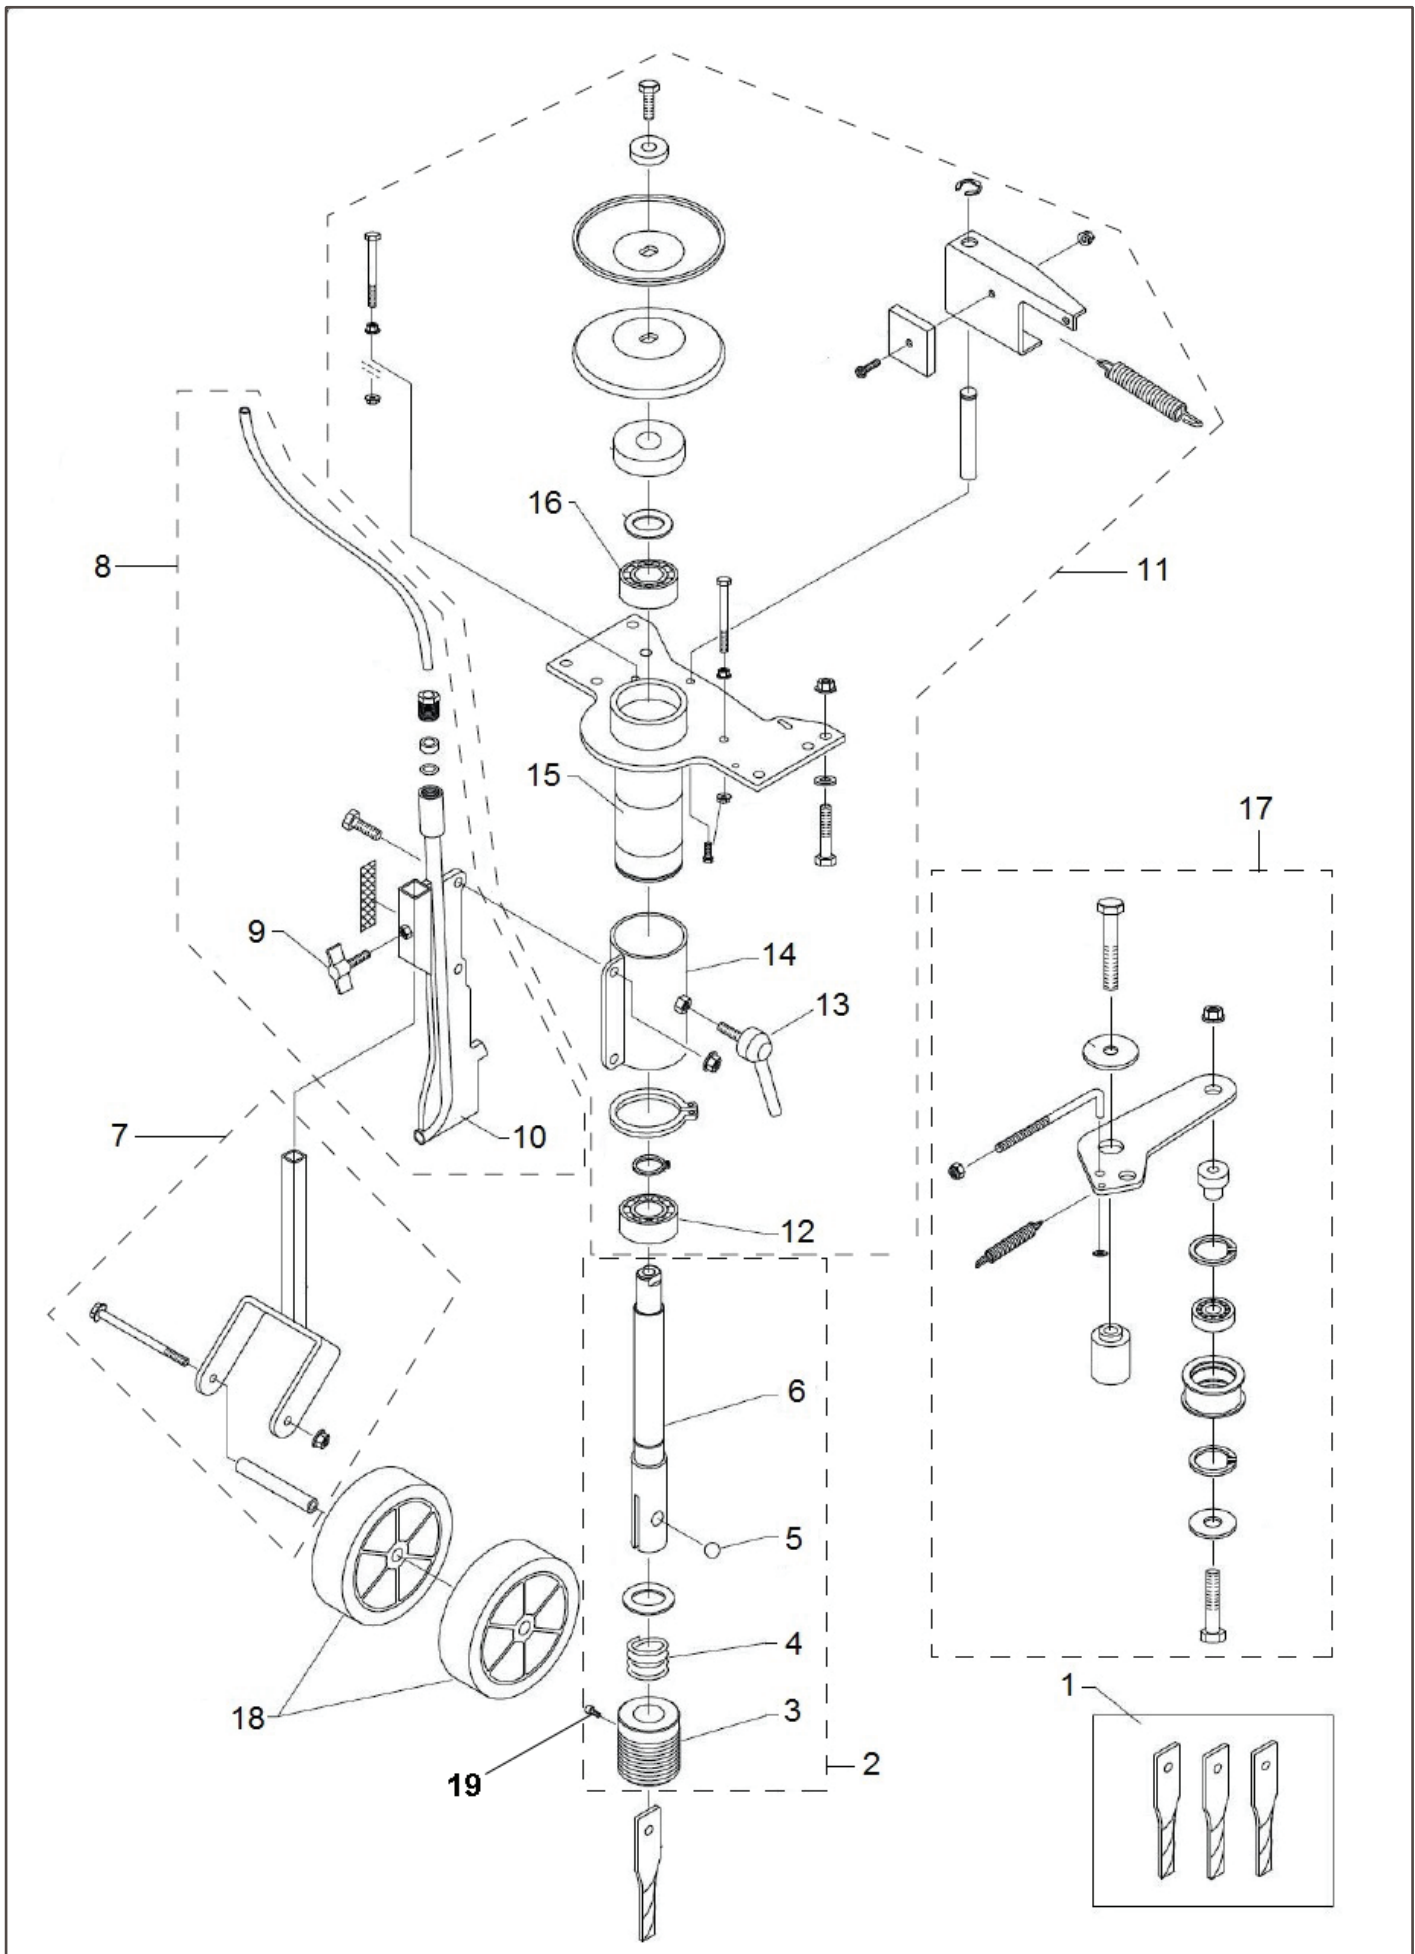

# **SPARE PARTS LIST**

---

REF.	PART NO.	DESCRIPTION	REMARK	QTY.	KIT
1	597763401	WHEEL ASSY		1	
2	597763501	WHEEL ASSY		1	
3	597049701	AXLE		1	
4	597083301	AXLE		1	
5	597713301	SHAFT		1	
6	597713401	SHAFT		1	
7	597763601	CHAIN		1	
7A	597049501	CHAIN	CHAIN LINK	1	
8	597713501	AXLE		1	
9	597713601	BALL BEARING		1	
10	597713101	WHEEL KIT		1	
11	597713201	WHEEL KIT		1	
12	597763701	COVER		1	
13	597763801	FRAME		1	
14	597763901	SUPPORT		1	
15	597764001	PINION		1	
16	597713701	GEARBOX SYSTEM		1	
17	597713801	BRACKET		1	
18	597049101	BELT		1	
19	597764101	PULLEY		1	
20	597048901	BELT		1	
21	597765301	PULLEY		1	

---

REF.	PART NO.	DESCRIPTION	REMARK	QTY.	KIT
1	597048401	DRILL	SET OF 3PCS	1	
2	597048301	CUTTER ASSY		1	
3	597764201	HOLDER		1	
4	597764301	SPRING		1	
5	597764401	BALL		1	
6	597764501	SHAFT		1	
7	597712501	SUPPORT ASSY		1	
8	597048501	FRAME ASSY		1	
9	597049001	KNOB		1	
10	597500001	GUIDE PLATE		1	
11	597712601	SUPPORT ASSY		1	
12	597764601	BALL BEARING		1	
13	597764701	HANDLE		1	
14	597764801	SUPPORT		1	
15	597764901	SUPPORT		1	
16	597765001	BALL BEARING		1	
17	597720201	DRILL		1	
18	597049301	WHEEL		1	
19	503200712	SCREW IHSCFM		1	

---

REF.	PART NO.	DESCRIPTION	REMARK	QTY.	KIT
1	597714001	LEVER		1	
2	597713901	CABLE KIT		1	
3	597714101	HANDLEBAR ASSY		1	
4	597714301	LEVER ASSY		1	
5	597714401	LEVER ASSY		1	
6	597765101	SPRING		1	
7	597048801	CABLE		1	
8	597048701	CABLE		1	
9	597714201	HANDLE		1	
10	597714501	CABLE KIT		1	
11	597816101	HANDLE		1	
12	597048601	CABLE		1	
13	597816201	HANDLEBAR ASSY		1	
14	597816301	PIN		1	

---

REF.	PART NO.	DESCRIPTION	REMARK	QTY.	KIT
1	597712901	METER		1	
2	597713001	SUPPORT ASSY		1	
3	597712801	SUPPORT ASSY		1	
4	597712701	REEL		1	
5	597484201	REEL		1	