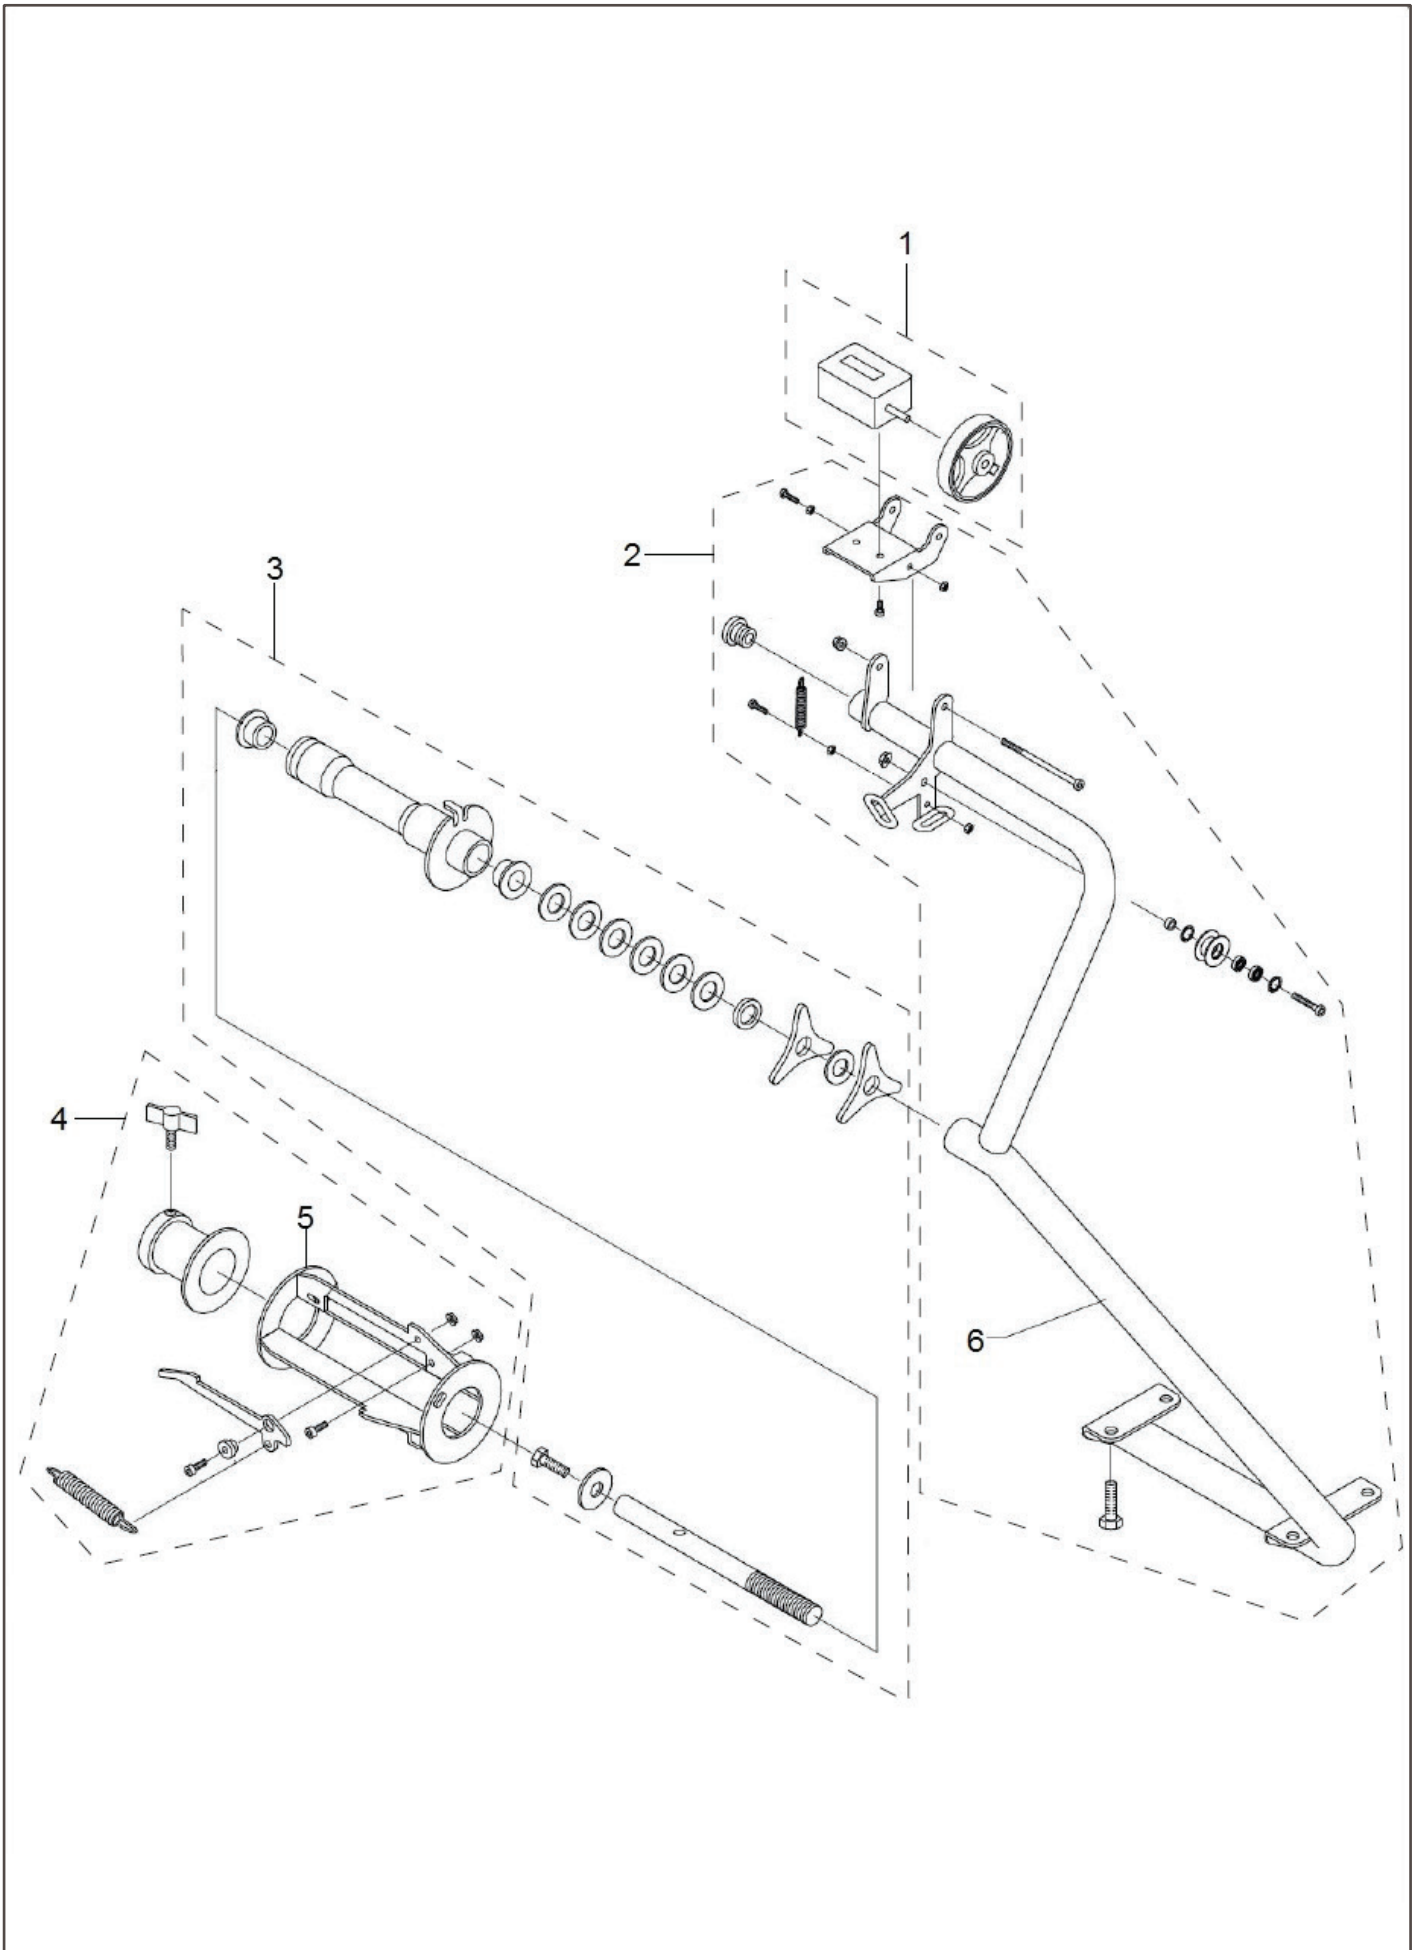

# **SPARE PARTS LIST**

---

REF.	PART NO.	DESCRIPTION	REMARK	QTY.	KIT
1	597763401	WHEEL ASSY		1	
2	597763501	WHEEL ASSY		1	
3	597049701	AXLE		1	
4	597083301	AXLE		1	
5	597713301	SHAFT		1	
6	597713401	SHAFT		1	
7	597763601	CHAIN		1	
7A	597049501	CHAIN	CHAIN LINK	1	
8	597713501	AXLE		1	
9	597713601	BALL BEARING		1	
10	597713101	WHEEL KIT		1	
11	597713201	WHEEL KIT		1	
12	597763701	COVER		1	
13	597763801	FRAME		1	
14	597763901	SUPPORT		1	
15	597764001	PINION		1	
16	597713701	GEARBOX SYSTEM		1	
17	597713801	BRACKET		1	
18	597049101	BELT		1	
19	597764101	PULLEY		1	
20	597048901	BELT		1	
21	597765301	PULLEY		1	

---

REF.	PART NO.	DESCRIPTION	REMARK	QTY.	KIT
1	597048401	DRILL	SET OF 3PCS	1	
2	597048301	CUTTER ASSY		1	
3	597764201	HOLDER		1	
4	597764301	SPRING		1	
5	597764401	BALL		1	
6	597764501	SHAFT		1	
7	597712501	SUPPORT ASSY		1	
8	597048501	FRAME ASSY		1	
9	597049001	KNOB		1	
10	597500001	GUIDE PLATE		1	
11	597712601	SUPPORT ASSY		1	
12	597764601	BALL BEARING		1	
13	597764701	HANDLE		1	
14	597764801	SUPPORT		1	
15	597764901	SUPPORT		1	
16	597765001	BALL BEARING		1	
17	597720201	DRILL		1	
18	597049301	WHEEL		1	
19	503200712	SCREW IHSCFM		1	

---

REF.	PART NO.	DESCRIPTION	REMARK	QTY.	KIT
1	597714001	LEVER		1	
2	597713901	CABLE KIT		1	
3	597714101	HANDLEBAR ASSY		1	
4	597714301	LEVER ASSY		1	
5	597714401	LEVER ASSY		1	
6	597765101	SPRING		1	
7	597048801	CABLE		1	
8	597048701	CABLE		1	
9	597714201	HANDLE		1	
10	597714501	CABLE KIT		1	
11	597816101	HANDLE		1	
12	597048601	CABLE		1	
13	597816201	HANDLEBAR ASSY		1	
14	597816301	PIN		1	

---

REF.	PART NO.	DESCRIPTION	REMARK	QTY.	KIT
1	597712901	METER		1	
2	597713001	SUPPORT ASSY		1	
3	597712801	SUPPORT ASSY		1	
4	597712701	REEL		1	
5	597484201	REEL		1	