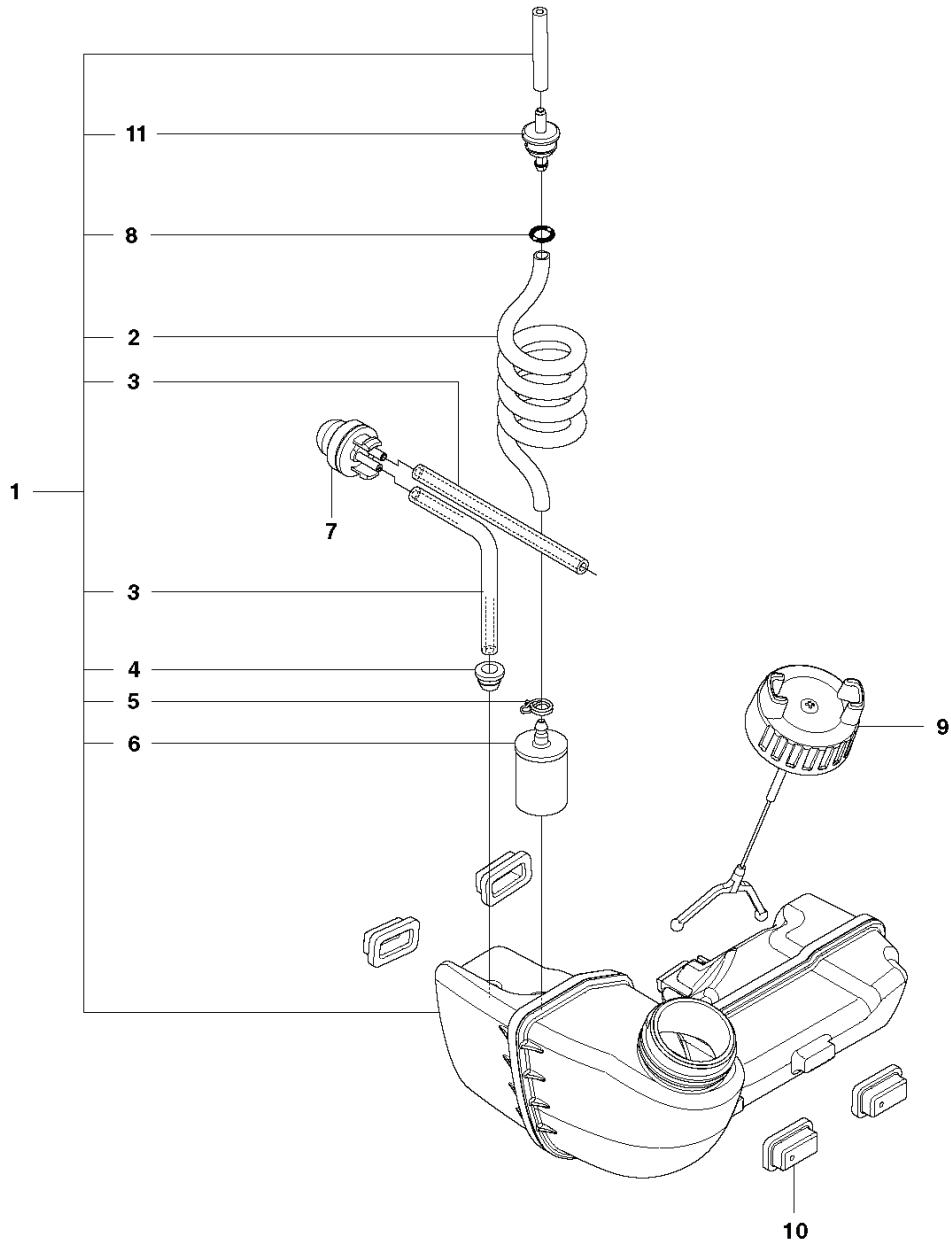

M 327HDA65x, HE3x, HE4x
FUEL TANK

REF.	PART NO.	DESCRIPTION	REMARK	QTY.	KIT
1	584258001	FUEL TANK ASSY		1	
2	581756201	FUEL HOSE		1	1
3	537042401	FUEL HOSE		2	1
4	503735801	BUSHING		2	1
5	504022401	HOSE CLAMP		1	1
6	503443201	FUEL FILTER		1	1
7	503936601	PURGE		1	
8	537184901	O-RING		1	
9	544889702	TANK CAP		1	
10	503911001	SUSPENSION		4	
11	578295601	HOSE NIPPLE		1	2