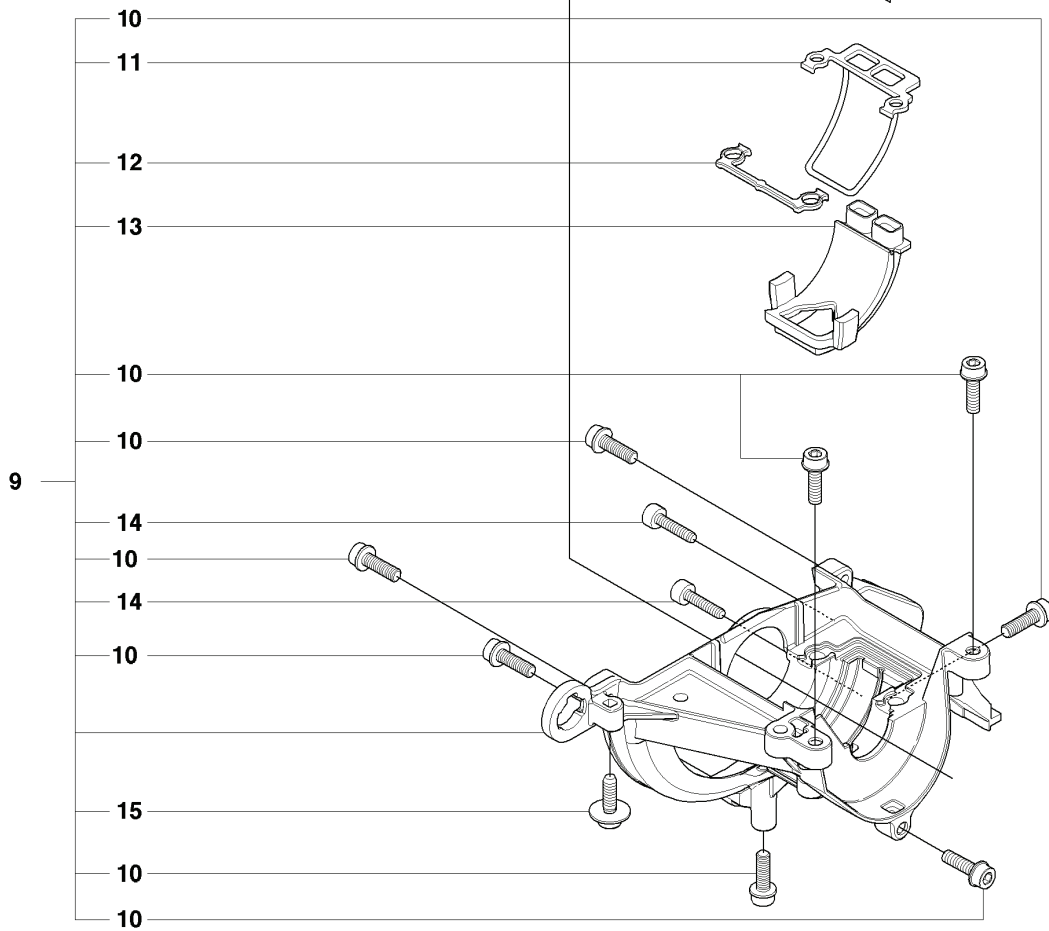

Q 327HDA65x, HE3x, HE4x
CRANK CASE

REF.	PART NO.	DESCRIPTION	REMARK	QTY.	KIT
1	537309601	SLEEVE		1	
2	503216825	SCREW IHSCFT		2	1
3	537041209	CLUTCH COVER		1	
4	537425001	PROTECTIVE PLATE		1	3
6	537073601	SPRING		1	
7	503250501	BALL BEARING		1	3
8	537336701	CIRCLIP		1	3
11	537066901	GASKET		1	9
12	537088501	GASKET		1	9
13	537066801	INSERT CRANKCASE		1	9
14	503216618	SCREW IHSCFT		2	9
15	503217716	SCREW IHSCFT		1	9
10	503200303	SCREW IHSCFM	M5X16	1	
9	537085203	CRANKCASE		1	
5	503200303	SCREW IHSCFM	M5X16	1