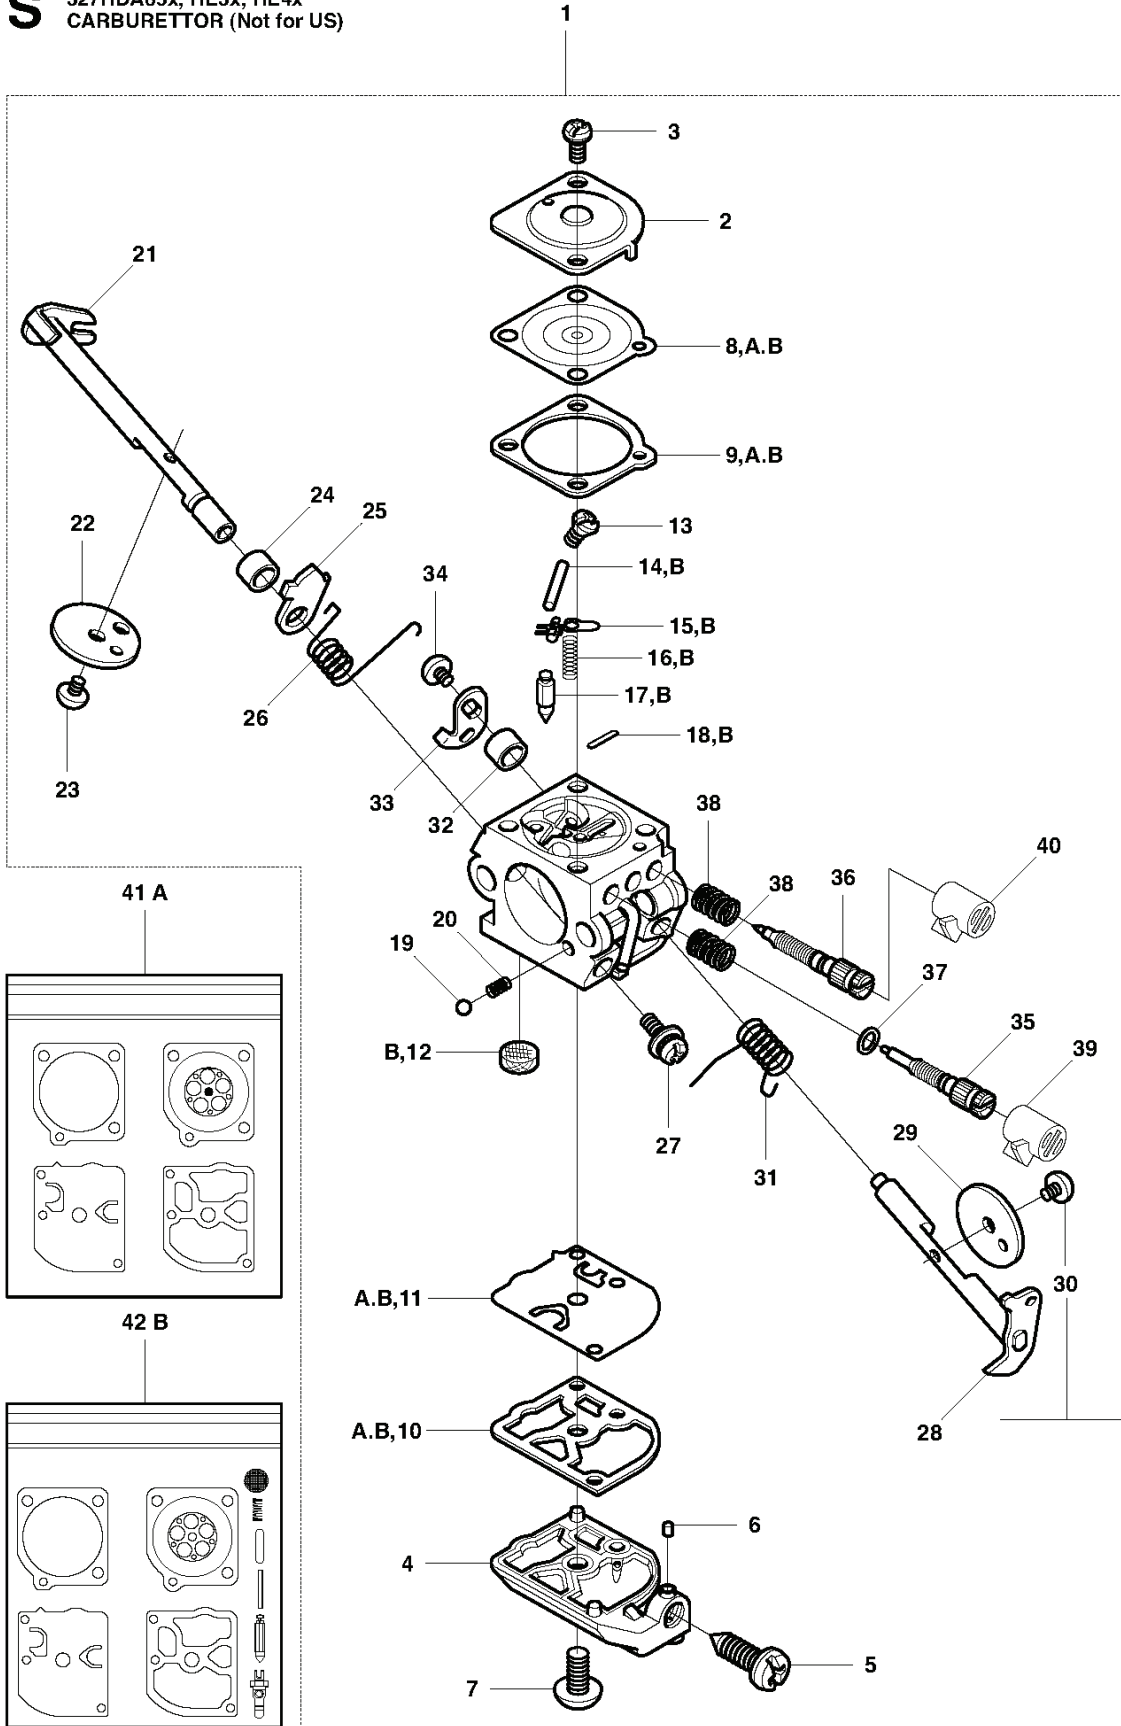

S 327HDA65x, HE3x, HE4x
CARBURETTOR (Not for US)

REF.	PART NO.	DESCRIPTION	REMARK	QTY.	KIT
1	503283113	CARBURETTOR	ZAMA C1Q-EL14A	1	
2	503974301	COVER		1	1
3	503480501	SCREW		2	1
4	537020201	COVER		1	1
5	537020701	SCREW		1	1
6	503481101	PIECE		1	1
7	503479601	SCREW		1	1
8	537048901	DIAPHRAGM		1	1. A. B
9	537020401	GASKET		1	1. A. B
10	537020101	GASKET		1	1. A. B
11	537020001	DIAPHRAGM PUMP		1	1. A. B
12	503535701	STRAINER		1	1. B
13	503480101	SCREW		1	1
14	503480001	PIN RETAINING SCREW		1	1. B
15	503665901	LEVER		1	1. B
16	537020301	SPRING		1	1. B
17	503479701	VALVE		1	1. B
18	537020801	PLUG		1	1. B
19	537012501	BALL		1	1
20	537012601	SPRING		1	1
21	537020901	SHAFT ASSY		1	1
22	537021101	VALVE		1	1
23	503481801	SCREW		1	1
24	503481901	COLLAR		1	1
25	537143401	LEVER		1	1
26	537021001	SPRING		1	1
27	503755301	SCREW		1	1
28	537019601	SHAFT ASSY		1	1
29	537019901	VALVE		1	1
30	503479201	SCREW		1	1
31	537019701	SPRING		1	1
32	503478901	COLLAR		1	1
33	537019801	LEVER		1	1
34	503479001	SCREW		1	1
35	537020601	SCREW		1	1
36	537127801	SCREW		1	1
37	503974001	WASHER		1	1
38	503480801	SPRING		1	1
39	537021601	LIMITER CAP		1	1
40	537021601	LIMITER CAP		1	1
41. A	531004552	GASKET KIT		1	
42. B	531004553	GASKET KIT		1