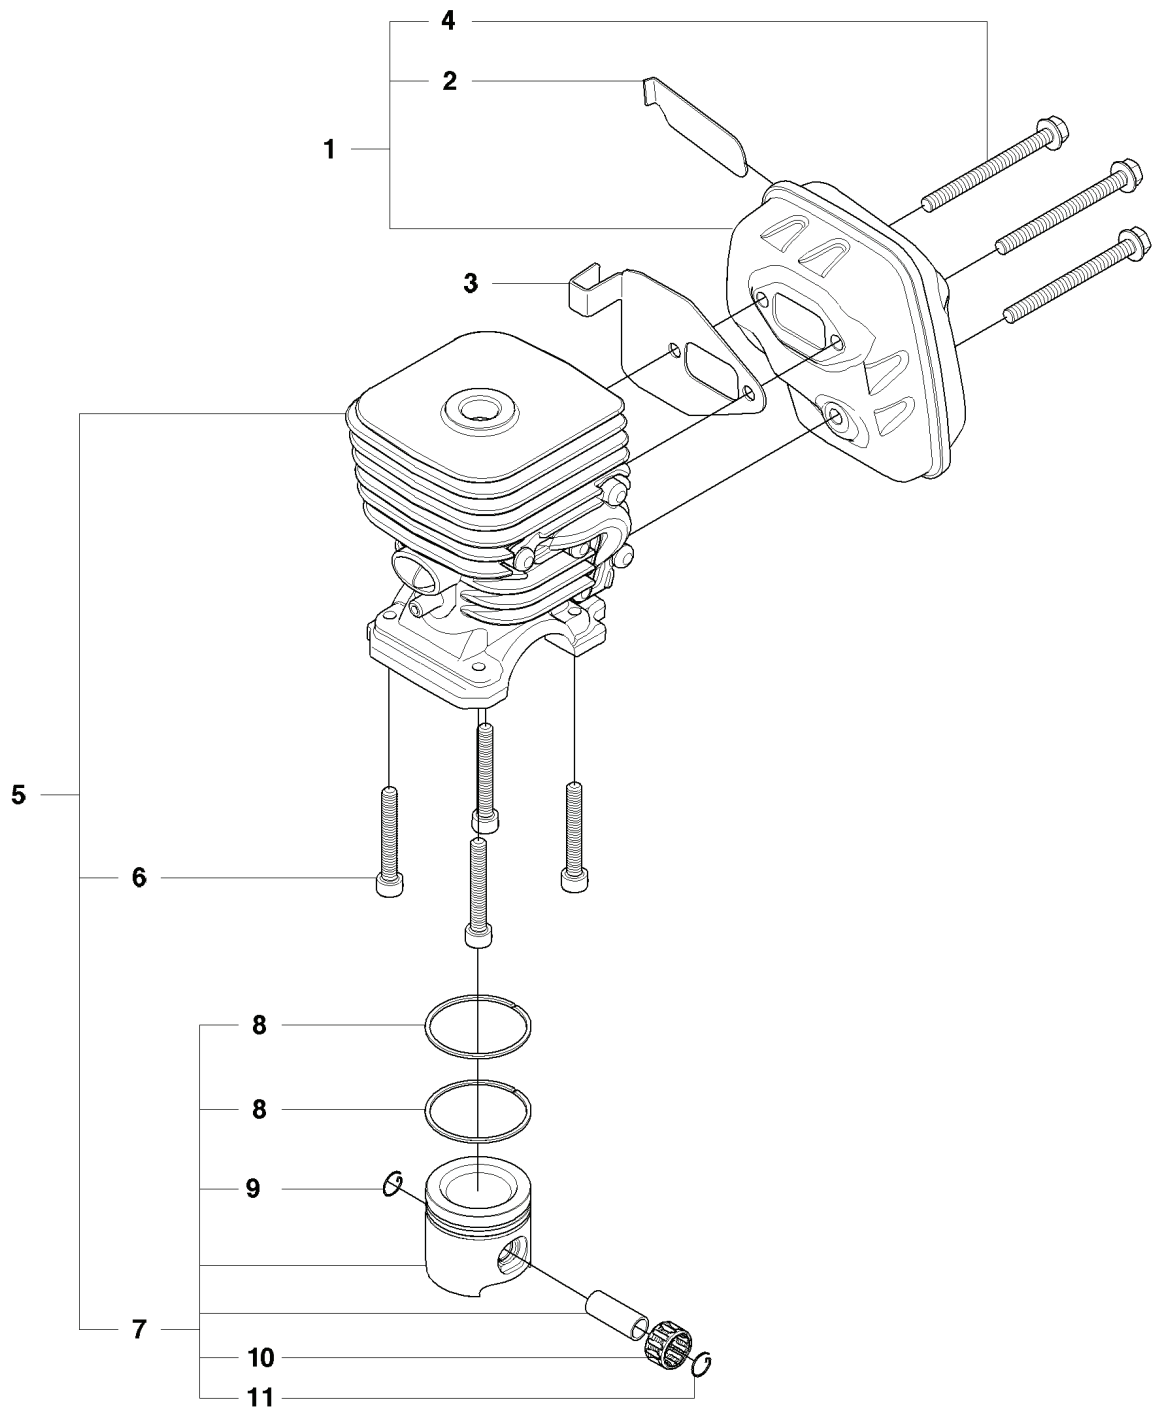

P 327HDA65x, HE3x, HE4x
CYLINDER PISTON & MUFFLER

REF.	PART NO.	DESCRIPTION	REMARK	QTY.	KIT
1	504037801	MUFFLER KIT		1	
2	537221801	SPARK ARRESTER SCREEN		1	1
3	537014101	GASKET		1	
4	502078101	SCREW EHHFM		3	1
5	537085103	CYLINDER		1	
6	725533755	SCREW IHSCM		4	5
7	537405902	PISTON		1	5
8	537406201	PISTON RING		2	7
9	737440800	CIRCLIP		1	7
10	503712201	BEARING		1	7
11	737440800	CIRCLIP		1	7