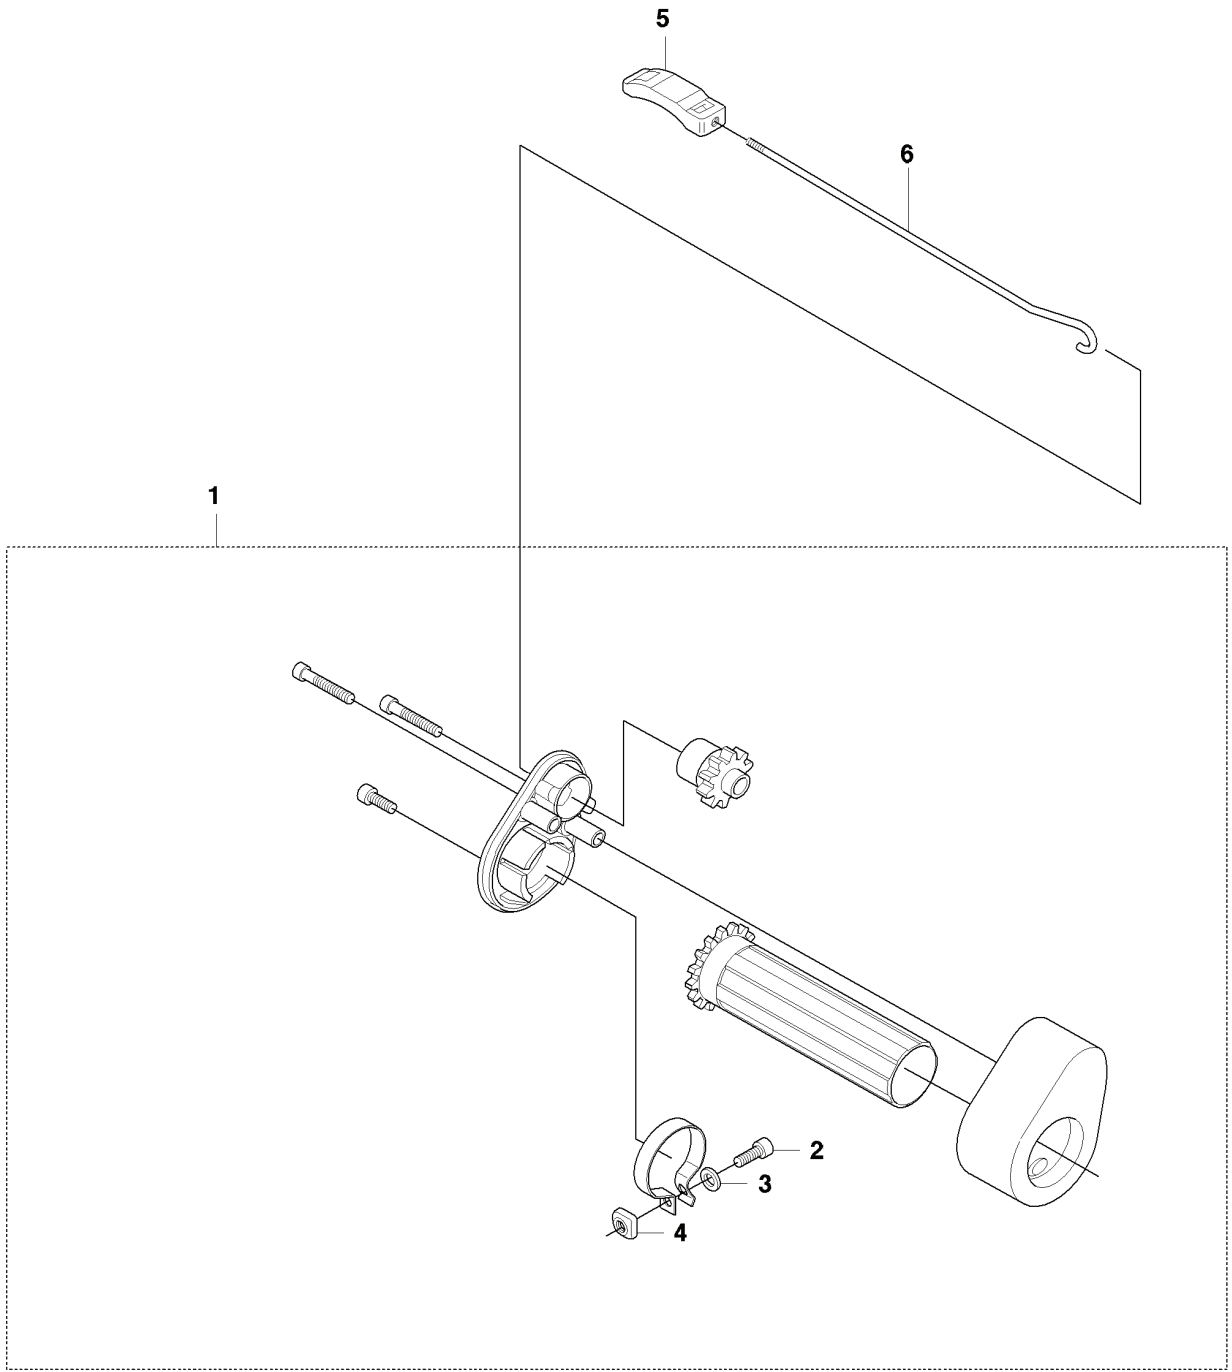

E 327 HE4x, 327 HE3x
LEVER

REF.	PART NO.	DESCRIPTION	REMARK	QTY.	KIT
1	537295002	HANDLE		1	
2	725532955	SCREW IHSCM		1	1
3	734114601	WASHER		1	1
4	503226501	SQUARE NUT		1	1
5	537295601	CLAMP		1	
6	522848901	SHAFT		1