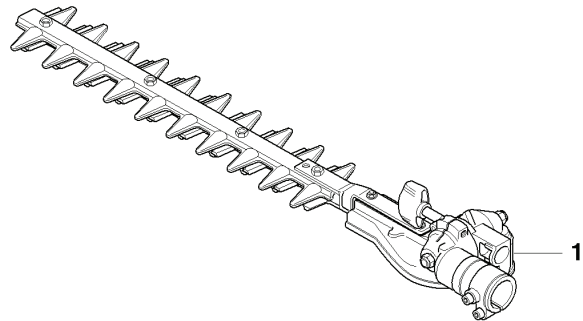

C 327 HDA55x, HE3x, HE4x
CUTTINGSYSTEM

REF.	PART NO.	DESCRIPTION	REMARK	QTY.	KIT
1	521919301	CUTTING DECK KIT		1	
2	521919302	CUTTING DECK KIT		1	
3	521919303	CUTTING DECK KIT		1