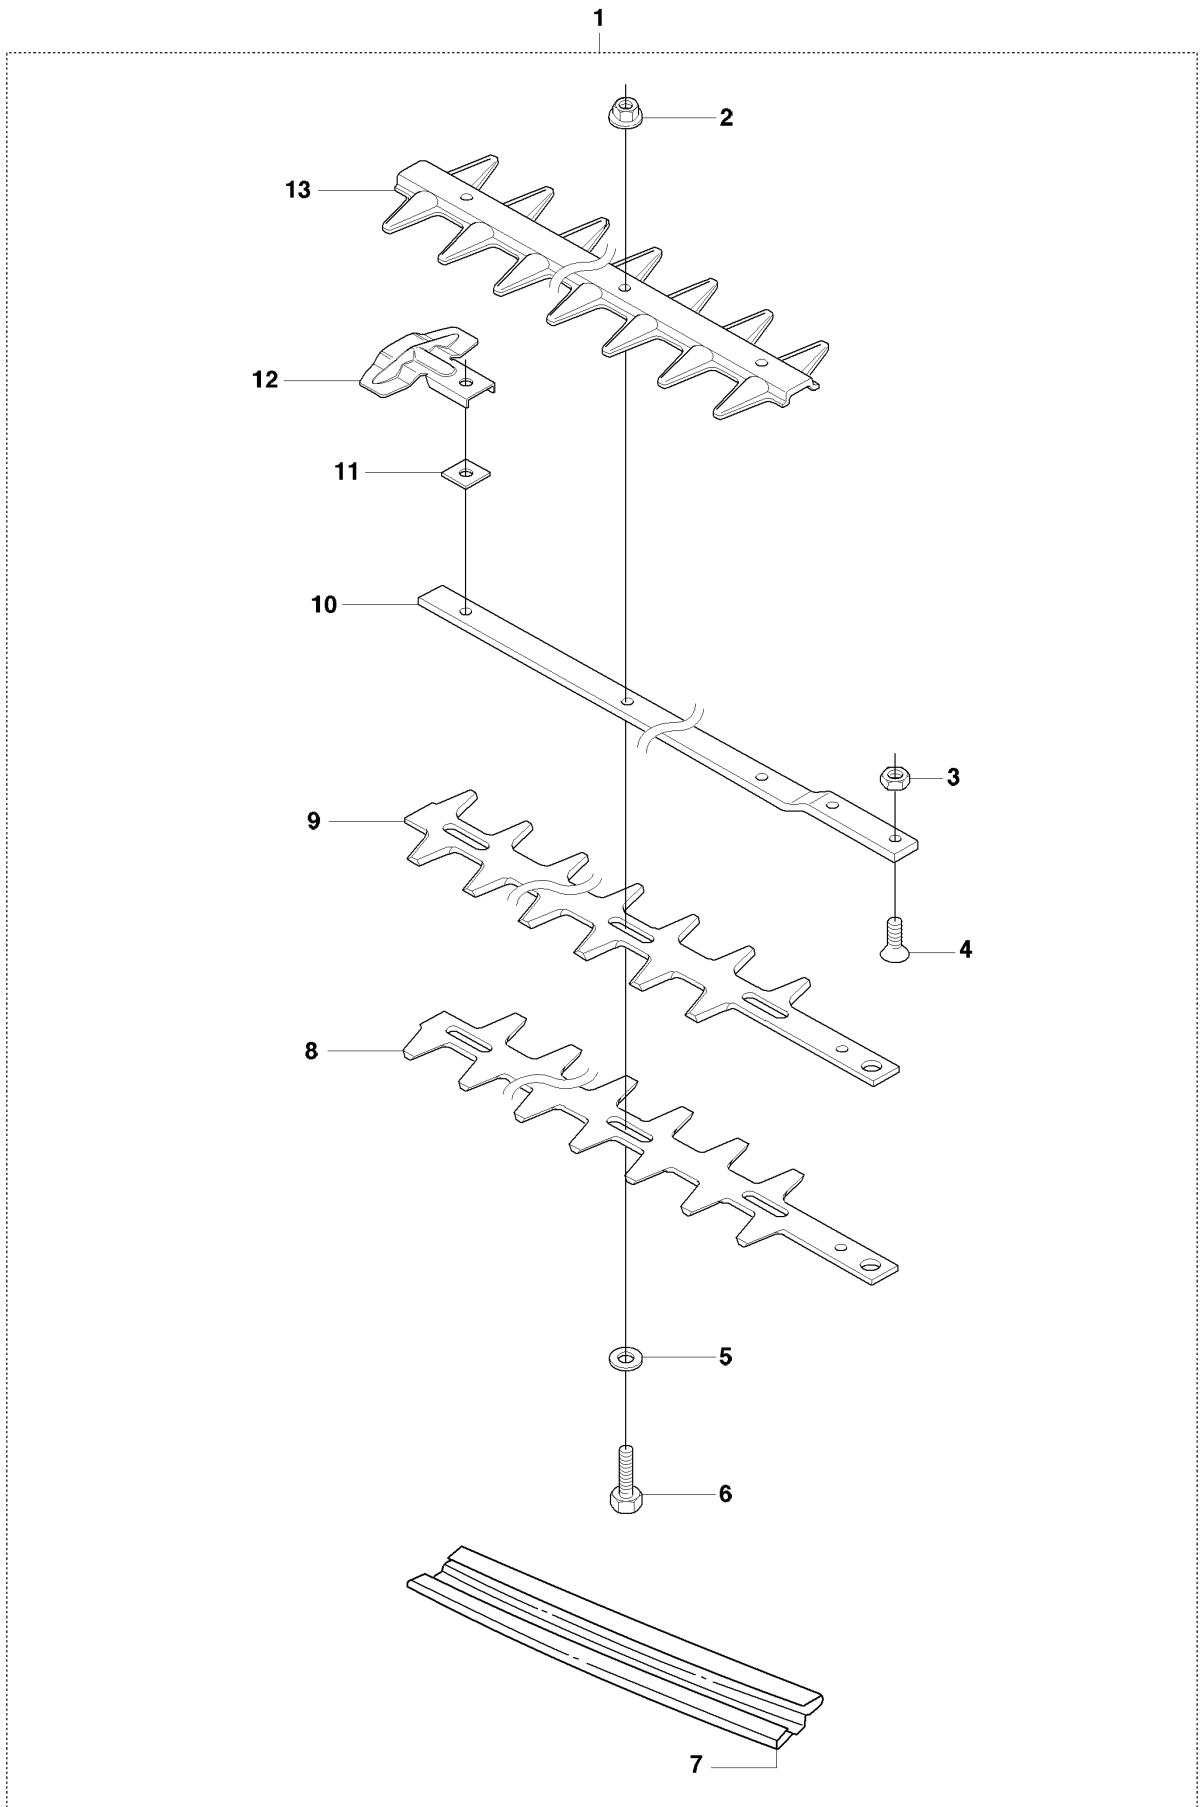

B 327HDA65x, HE3x, HE4x, HA110, HA850
CUTTINGSYSTEM

REF.	PART NO.	DESCRIPTION	REMARK	QTY.	KIT
1A	505065502	CUTTING DECK		1	
2A	503227502	NUT		4	
3	503221012	HEXAGON NUT		2	
4	725633155	SCREW IHCSFM		2	
5A	503230024	WASHER		4	
6A	503201722	SCREW EHHM		4	
7	581259304	TRANSPORT GUARD		1	
8A	505064801	BLADE		1	
9A	505064801	BLADE		1	
10A	537283901	BEAM		1	
11	544462701	WASHER STEEL		1	
12	537372001	COVER		1	
13	537284401	PROTECTIVE PLATE		1