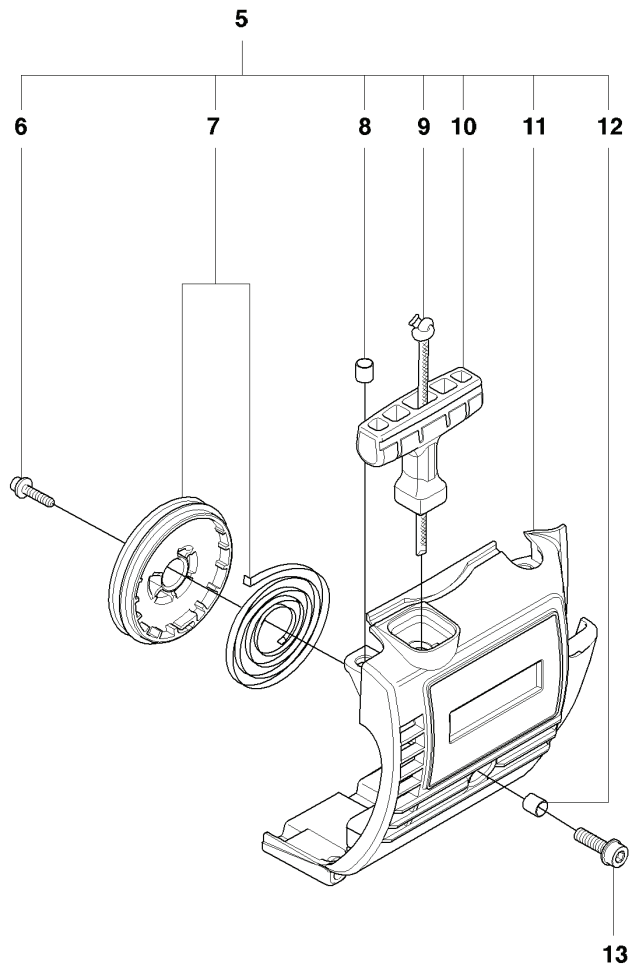

L 327HDA65x, HE3x, HE4x
STARTER

REF.	PART NO.	DESCRIPTION	REMARK	QTY.	KIT
1	503873305	STARTER PAWL		1	
2	735310820	E-CLIP		2	1
3	503873601	SPRING		1	1
4	503873502	STARTER PAWL		2	1
5	503852806	STARTER ASSY		1	
6	503217716	SCREW IH SCT		1	5
7	503964901	STARTER PULLEY		1	5
8	537379302	SPACING SLEEVE		2	5
9	503858901	STARTER ROPE		1	5
10	537008401	STARTER HANDLE		1	5
11	503858702	STARTER HOUSING		1	5
12	537379302	SPACING SLEEVE		1	5
13	503200316	SCREW IHSCFM		1	
14	537353466	LABEL	327HDA65x	1	
15	537353467	LABEL	327HE3x	1	
16	537353468	LABEL	327HE4x	1