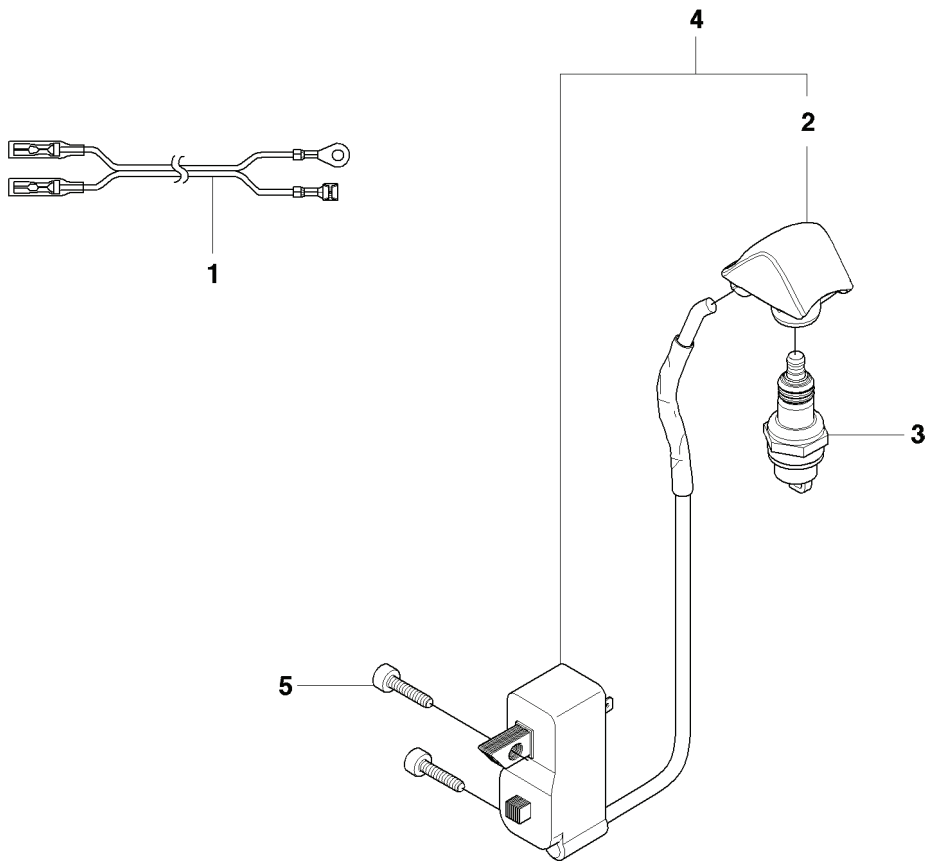

N 327HDA65x, HE3x, HE4x
IGNITION & CLUTCH

REF.	PART NO.	DESCRIPTION	REMARK	QTY.	KIT
1	502493601	SHORT CIRCUIT CABLE		1	
2	537434301	SPARK PLUG CAP		1	4
3	503235109	SPARK PLUG		1	
4	502493701	IGNITION MODULE		1	
5	503216618	SCREW IHSCT		2	
6	503842902	SCREW		2	
7	537040102	CLUTCH ASSY		1	
9	503145101	CLUTCH SPRING		1	9
10	537046802	WASHER		1	
11	537242501	CLUTCH HUB		1	
12	537249602	FLYWHEEL		1	
8	537040002	CLUTCH SHOE		1