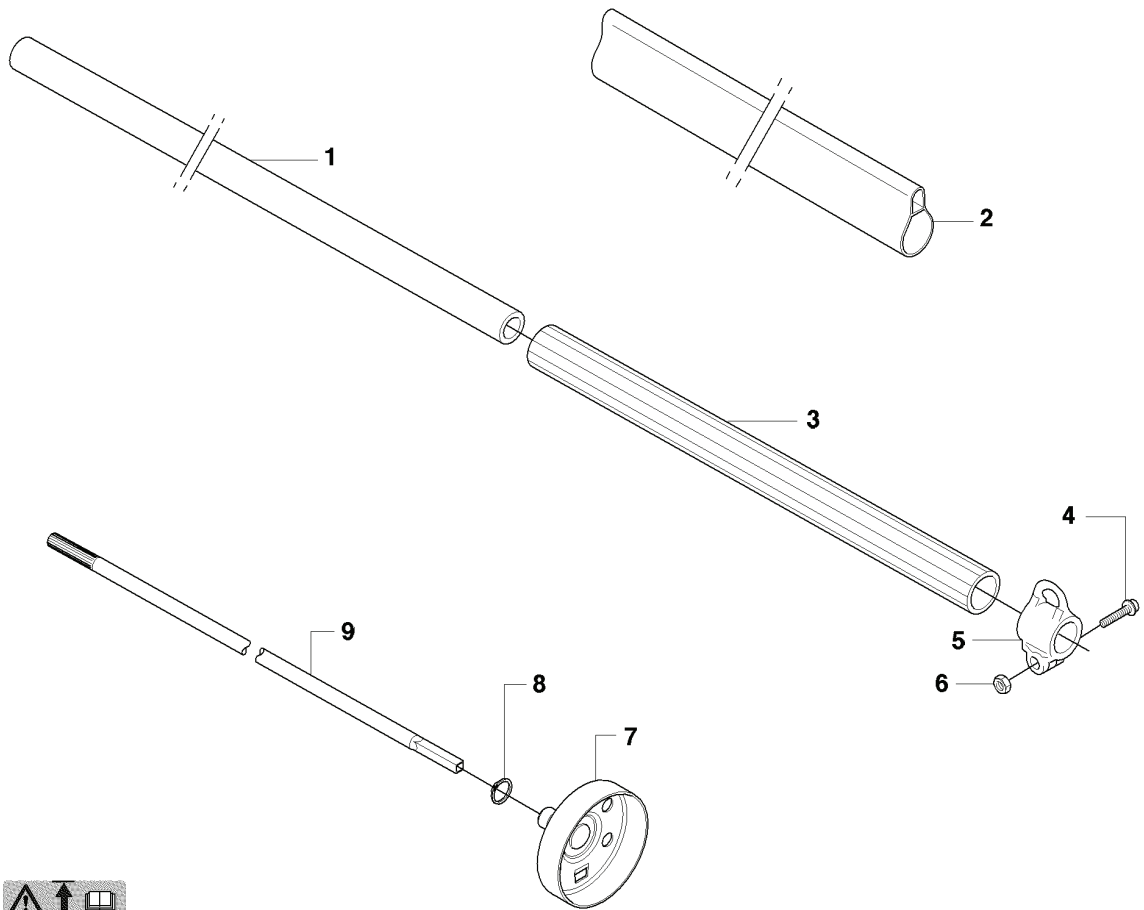

D3 327HE4x HANDLEBAR

10

The label contains the following information:

- Warning symbols: a triangle with an exclamation mark, a triangle with a hand, and a triangle with a lightning bolt.
- Instructional icons: a person holding a handlebar, a person using a tool, and a person wearing gloves.
- Text: "N1485", "EUROPE", "CE", "Luk 107", "PF04", and "003".