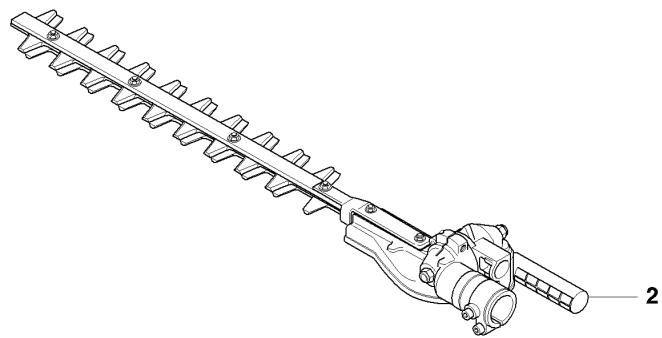

C 327 HDA55x, HE3x, HE4x
CUTTINGSYSTEM

REF.	PART NO.	DESCRIPTION	REMARK	QTY.	KIT
1	521919301	CUTTING DECK KIT		1	
2	521919302	CUTTING DECK KIT		1	
3	521919303	CUTTING DECK KIT		1