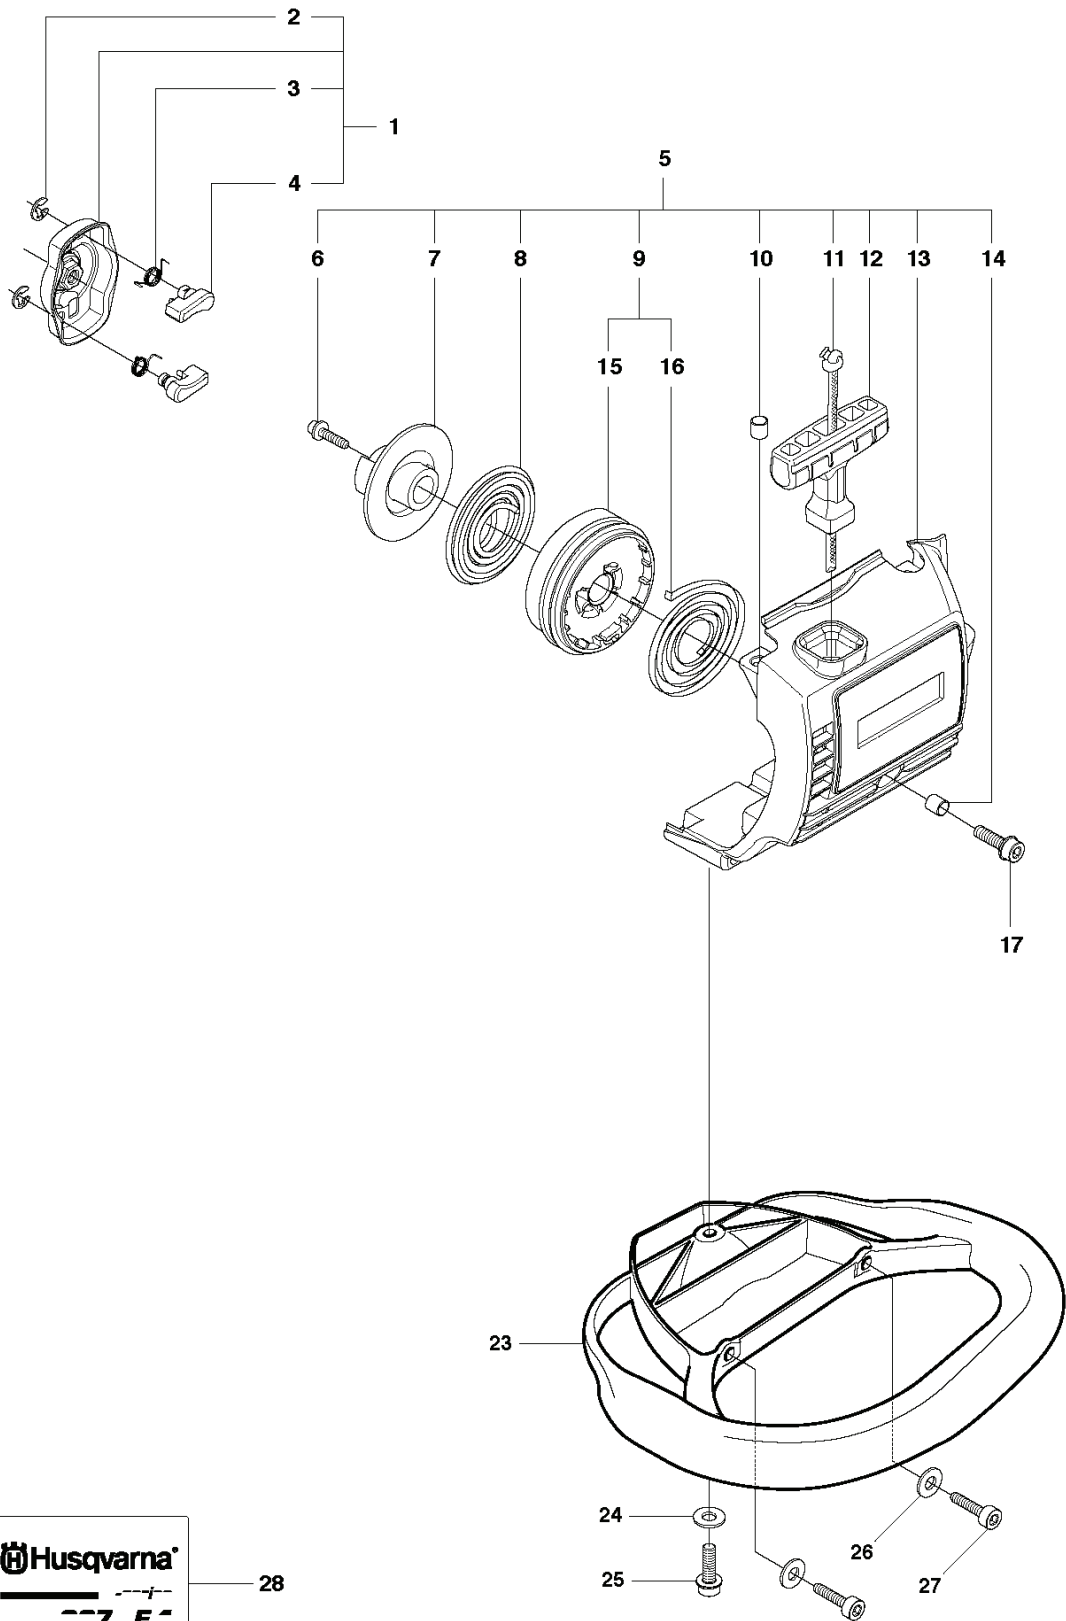

**E** 327 HE4x, 327 HE3x  
LEVER

---

REF.	PART NO.	DESCRIPTION	REMARK	QTY.	KIT
1	537295002	HANDLE		1	
2	725532955	SCREW IHSCM		1	1
3	734114601	WASHER		1	1
4	503226501	SQUARE NUT		1	1
5	537295601	CLAMP		1	
6	522848901	SHAFT		1	

---

REF.	PART NO.	DESCRIPTION	REMARK	QTY.	KIT
1	503888801	TUBE		1	
2	537416403	COVER		1	
3	537085502	HANDLE		1	
4	503200716	SCREW IHSCFM		1	
5	503941001	HOOK		1	
6	731231401	HEXAGON NUT		1	
7	537240001	CLUTCH DRUM ASSY		1	
8	735311200	CIRCLIP		1	
9	537234801	DRIVE SHAFT		1	
10	585944001	DECAL		1	

**N** 327HDA65x, HE3x, HE4x  
IGNITION & CLUTCH

---

REF.	PART NO.	DESCRIPTION	REMARK	QTY.	KIT
1	502493601	SHORT CIRCUIT CABLE		1	
2	537434301	SPARK PLUG CAP		1	4
3	503235109	SPARK PLUG		1	
4	502493701	IGNITION MODULE		1	
5	503216618	SCREW IHSCT		2	
6	503842902	SCREW		2	
7	537040102	CLUTCH ASSY		1	
9	503145101	CLUTCH SPRING		1	9
10	537046802	WASHER		1	
11	537242501	CLUTCH HUB		1	
12	537249602	FLYWHEEL		1	
8	537040002	CLUTCH SHOE		1	

# K2 HE4x STARTER

28

REF.	PART NO.	DESCRIPTION	REMARK	QTY.	KIT
1	503873305	STARTER PAWL		1	
2	735310820	E-CLIP		2	1
3	503873601	SPRING		2	1
4	503873502	STARTER PAWL		2	1
5	544071102	STARTER ASSY		1	
6	503217725	SCREW IHSCCT		1	5
7	544038701	DRIVER		1	5
8	544038801	SPRING		1	5
9	544166501	STARTER PULLEY ASSY		1	5
10	537379302	SPACING SLEEVE		2	5
11	503858901	STARTER ROPE		1	5
12	537008401	STARTER HANDLE		1	5
13	537411601	STARTER HOUSING		1	5
14	537379302	SPACING SLEEVE		1	5
15	544038601	STARTER PULLEY		1	5,9
16	503859001	RECOIL SPRING		1	5,9
17	503200303	SCREW IHSCFM	M5X16	1	
23	537174501	HANDLE		1	
24	503230042	WASHER		1	
25	503200316	SCREW IHSCFM		1	
26	503230042	WASHER		1	
27	503217516	SCREW IHSCFT		1	
28	537353468	LABEL	327HE4x	1	