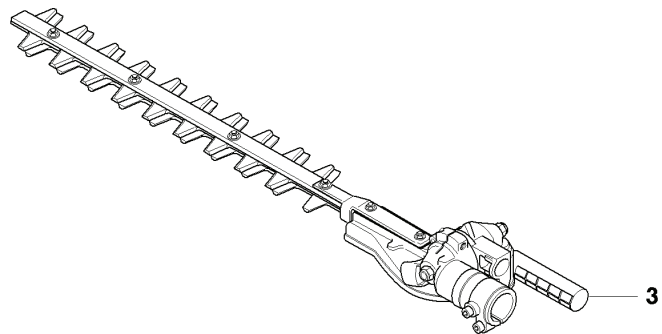

C 327 HDA55x, HE3x, HE4x
CUTTINGSYSTEM

REF.	PART NO.	DESCRIPTION	REMARK	QTY.	KIT
1	521919301	CUTTING DECK KIT		1	
2	521919302	CUTTING DECK KIT		1	
3	521919303	CUTTING DECK KIT		1