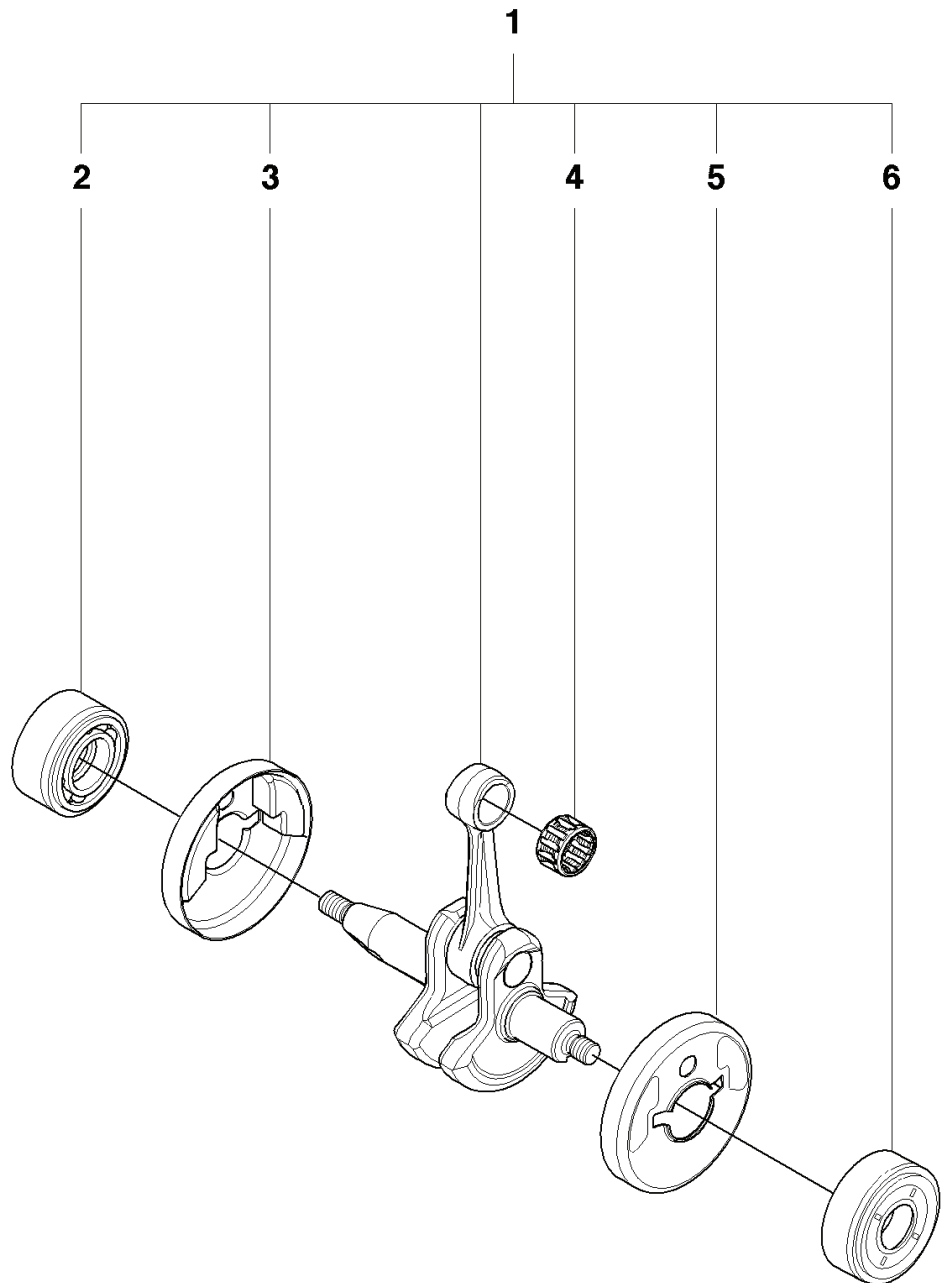

R 327HDA65x, HE3x, HE4x
CRANK SHAFT

REF.	PART NO.	DESCRIPTION	REMARK	QTY.	KIT
1	503852474	CRANKSHAFT ASSY		1	
2	503940203	BEARING CAGE		1	1
3	503940501	CUP		1	1
4	503712201	BEARING		1	1
5	503940501	CUP		1	1
6	503940203	BEARING CAGE		1	1