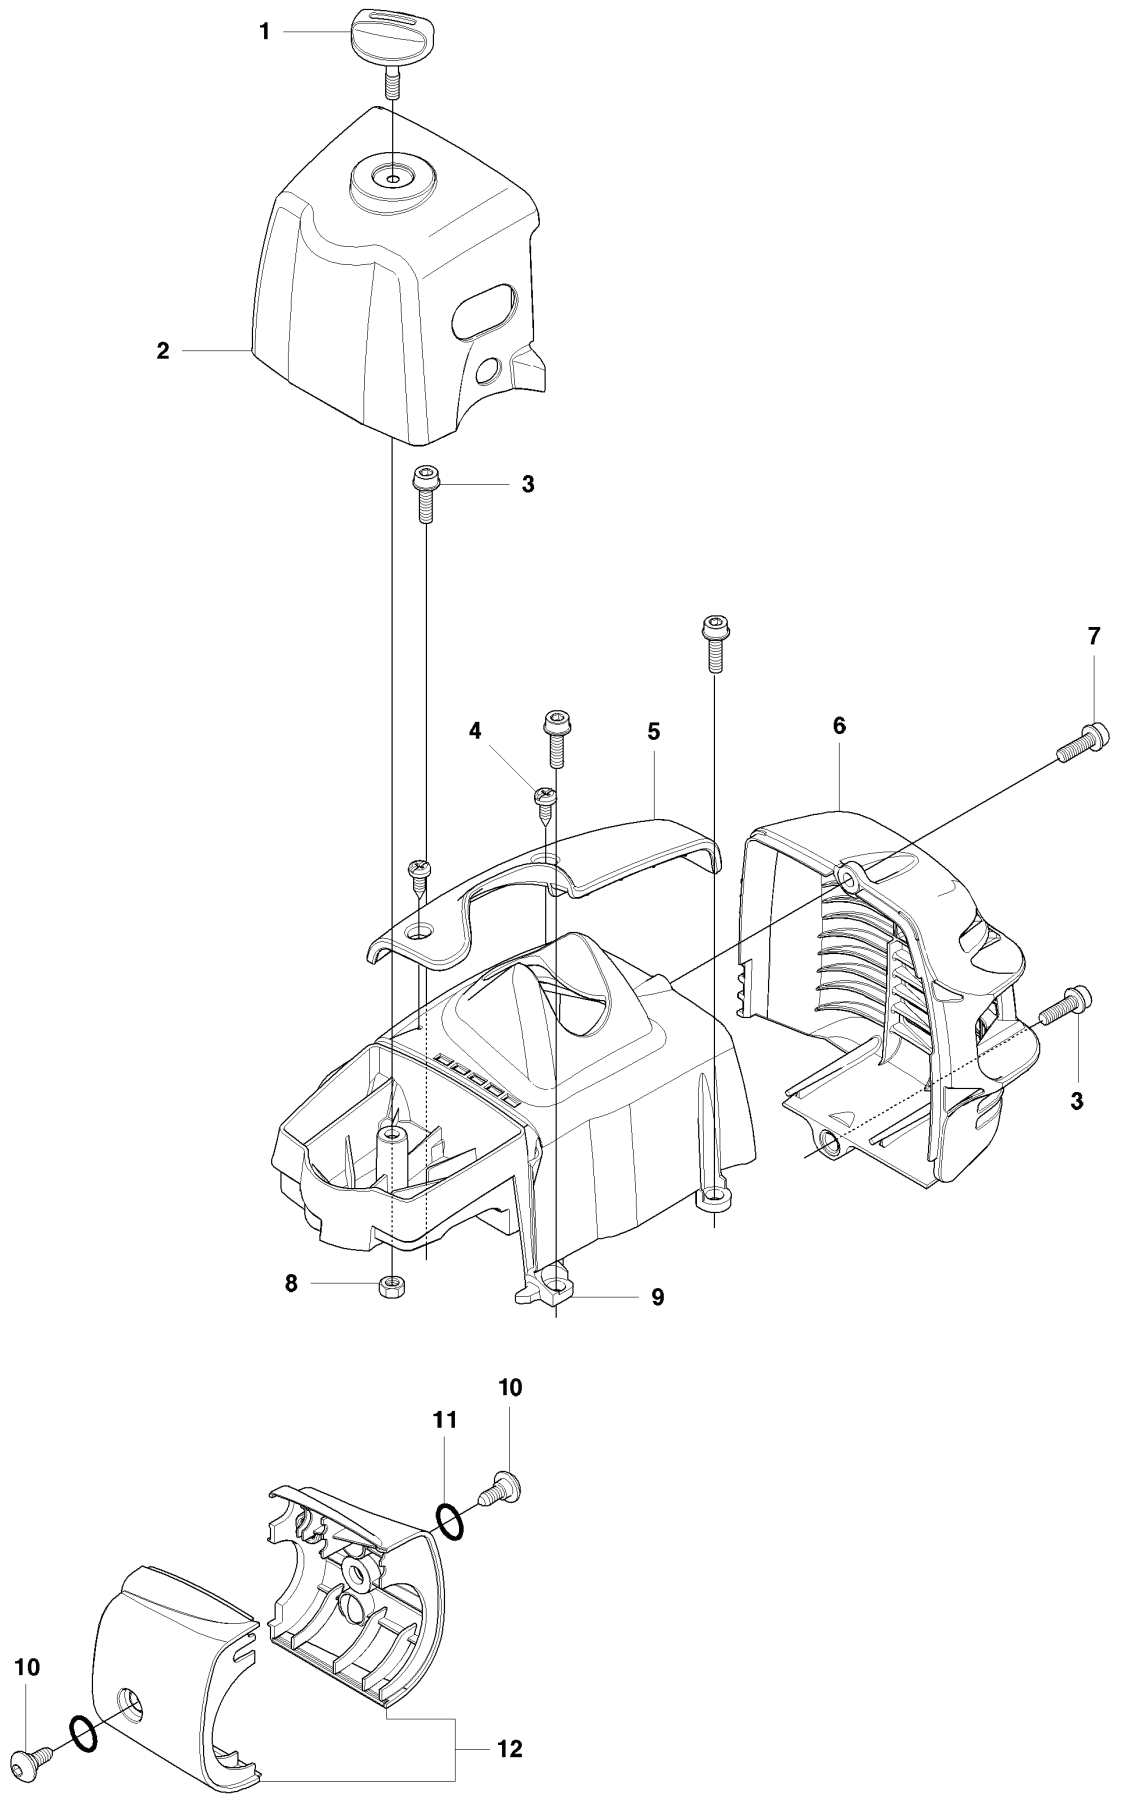

H 327HDA65x, HE3x, HE4x
COVER

REF.	PART NO.	DESCRIPTION	REMARK	QTY.	KIT
1	537213210	KNOB		1	
2	502481301	FILTER COVER		1	1
4	503213512	SCREW CCRPANT		2	1
5	502481601	ARM PROTECTION		1	1
6	544848101	HEAT PROTECTOR		1	
7	503217520	SCREW IHSCFT		1	
8	503222401	LOCK NUT		1	
9	502481401	CYLINDER COVER		1	
10	503961301	SCREW		2	
11	740420600	O-RING		2	
12	502481501	COVER		1	
3	503200303	SCREW IHSCFM		1