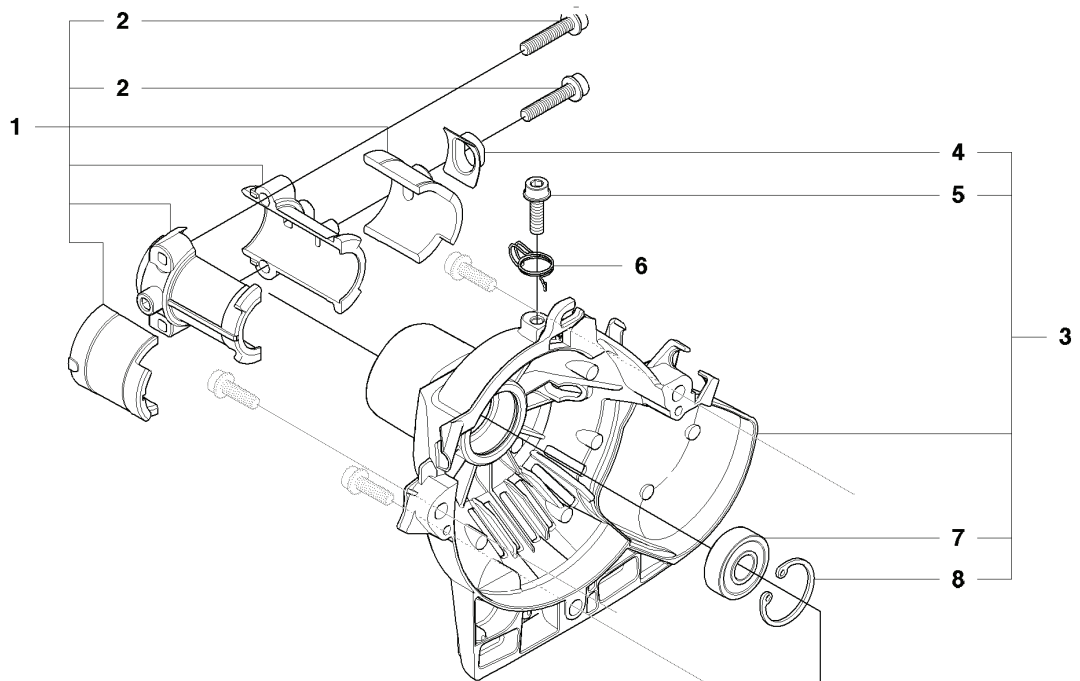

Q 327HDA65x, HE3x, HE4x
CRANK CASE

REF.	PART NO.	DESCRIPTION	REMARK	QTY.	KIT
1	537309601	SLEEVE		1	
2	503216825	SCREW IHSCFT		2	1
3	537041209	CLUTCH COVER		1	
4	537425001	PROTECTIVE PLATE		1	3
6	537073601	SPRING		1	
7	503250501	BALL BEARING		1	3
8	537336701	CIRCLIP		1	3
11	537066901	GASKET		1	9
12	537088501	GASKET		1	9
13	537066801	INSERT CRANKCASE		1	9
14	503216618	SCREW IHSCFT		2	9
15	503217716	SCREW IHSCFT		1	9
10	503200303	SCREW IHSCFM	M5X16	1	
9	537085203	CRANKCASE		1	
5	503200303	SCREW IHSCFM	M5X16	1