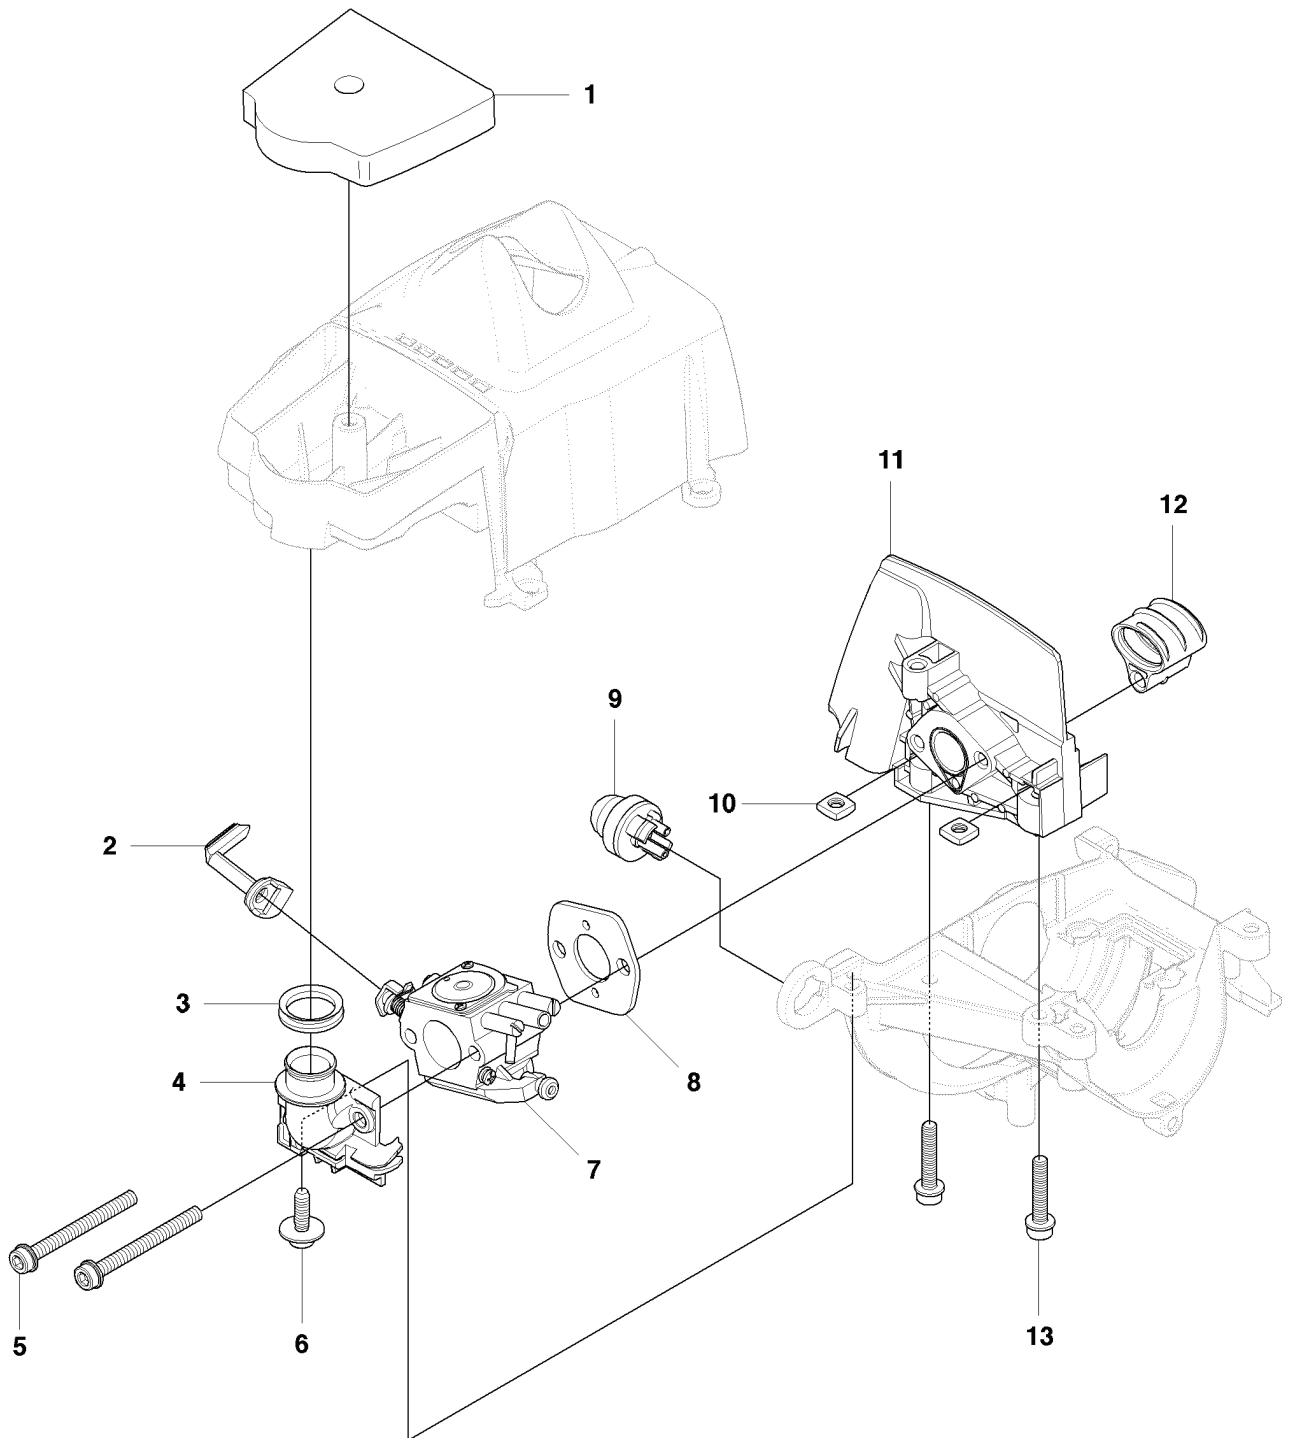

J 327HDA65x, HE3x, HE4x
CARBURETTOR & AIRFILTER

REF.	PART NO.	DESCRIPTION	REMARK	QTY.	KIT
1	537143103	AIR FILTER ASSY		1	
2	503962501	CHOKE CONTROL		1	
3	740681121	V-RING		1	
4	502499001	BRACKET		1	
5	503217550	SCREW IHSCFT		2	
6	503217716	SCREW IHSCFT		1	
7	503283113	CARBURETTOR		1	
8	503497101	GASKET		1	
9	503936601	PURGE		1	
10	503226504	SQUARE NUT		2	
11	503910901	INSULATION WALL		1	
12	503942601	INLET PIPE		1	
13	503200325	SCREW IHSCFM		2