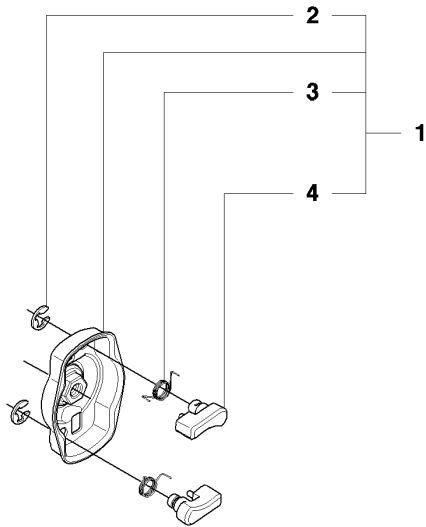

L 327HDA65x, HE3x, HE4x
STARTER

REF.	PART NO.	DESCRIPTION	REMARK	QTY.	KIT
1	503873305	STARTER PAWL		1	
2	735310820	E-CLIP		2	1
3	503873601	SPRING		1	1
4	503873502	STARTER PAWL		2	1
5	503852806	STARTER ASSY		1	
6	503217716	SCREW IH SCT		1	5
7	503964901	STARTER PULLEY		1	5
8	537379302	SPACING SLEEVE		2	5
9	503858901	STARTER ROPE		1	5
10	537008401	STARTER HANDLE		1	5
11	503858702	STARTER HOUSING		1	5
12	537379302	SPACING SLEEVE		1	5
13	503200316	SCREW IHSCFM		1	
14	537353466	LABEL	327HDA65x	1	
15	537353467	LABEL	327HE3x	1	
16	537353468	LABEL	327HE4x	1