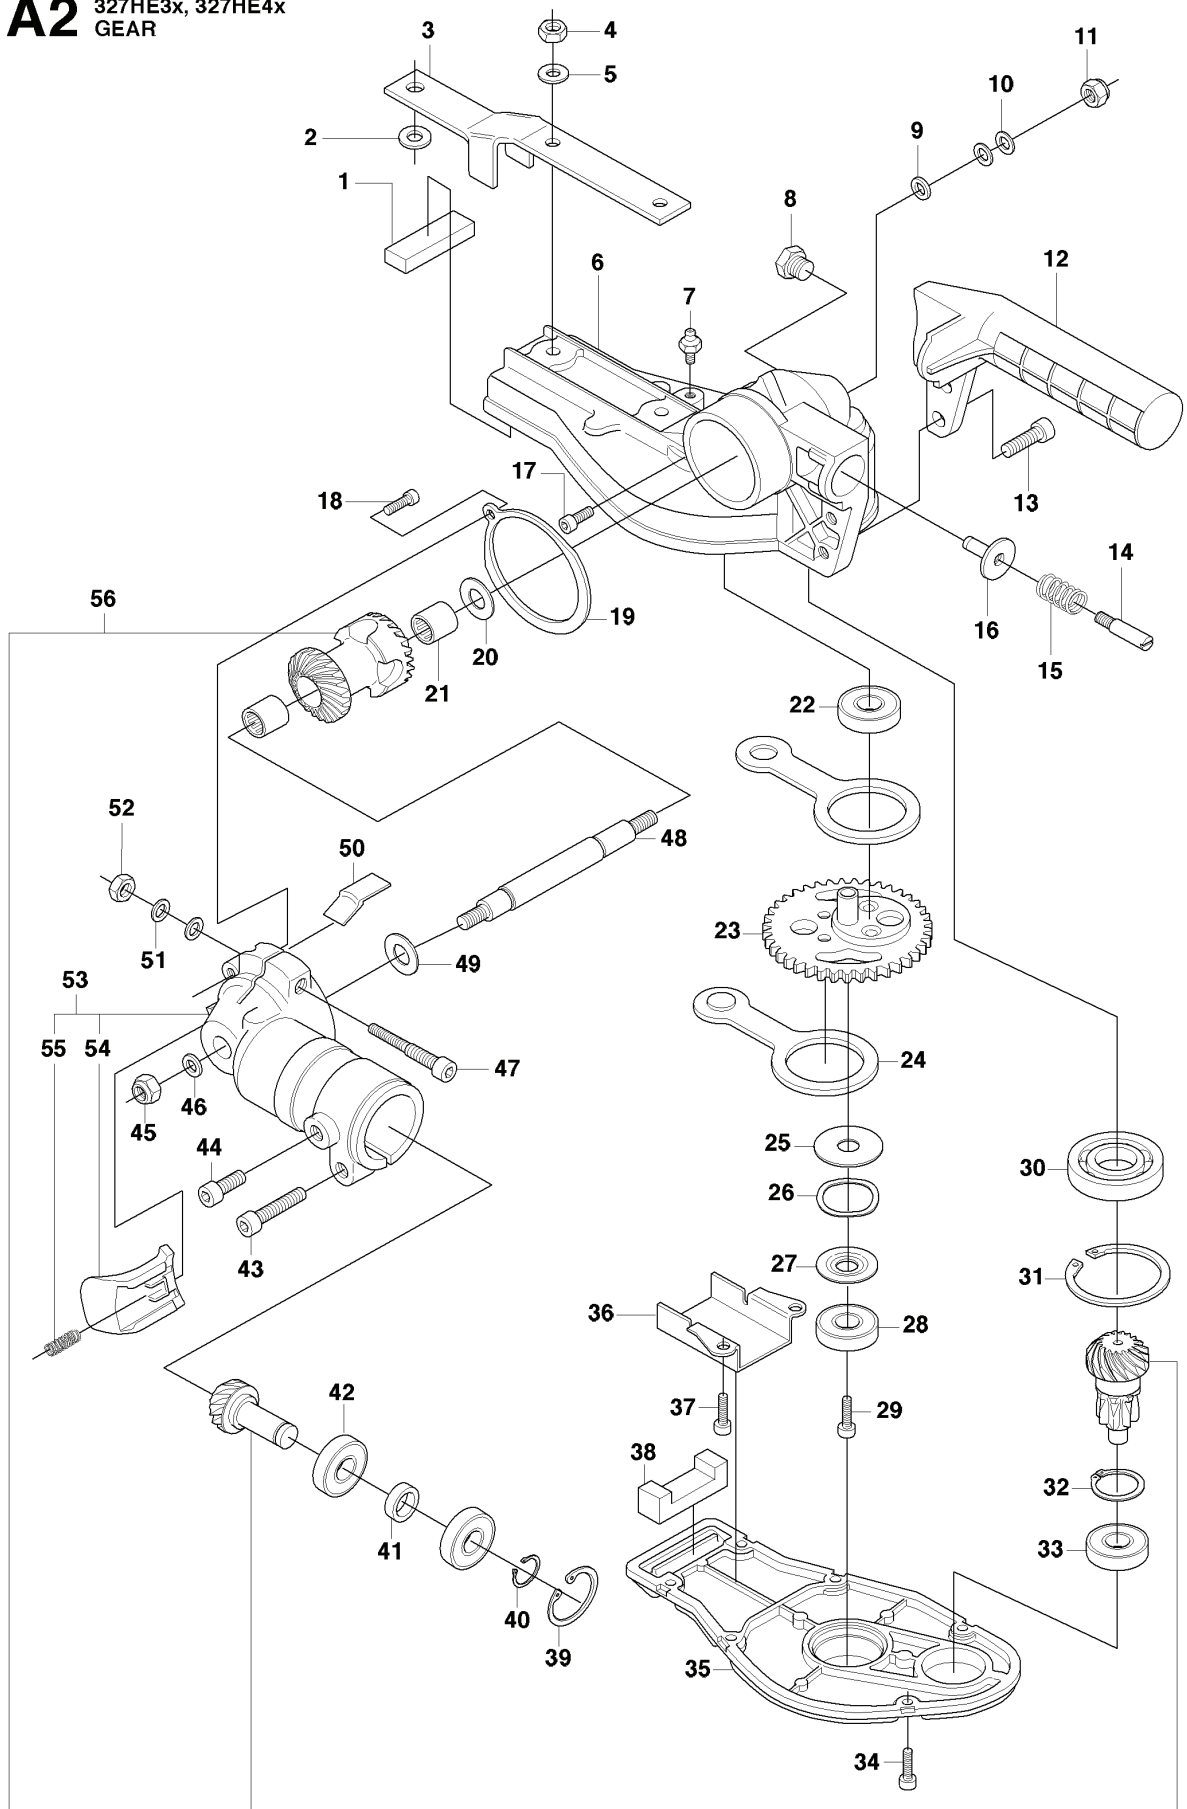

# **SPARE PARTS LIST**

# A2 327HE3x, 327HE4x GEAR

REF.	PART NO.	DESCRIPTION	REMARK	QTY.	KIT
1	537232201	SEALING		1	
2	734116541	WASHER		1	
3	537232101	BASEPLATE		1	
4	503221012	HEXAGON NUT		2	
5	734114601	WASHER		2	
6	537231701	GEAR HOUSING		1	
7	738881001	LUBRICATION NIPPLE		1	
8	537416601	PLUG		1	
9	734115201	WASHER		1	
10	737385200	DISC SPRING		2	
11	732251601	HEXAGON LOCKING NUT		1	
12	537233001	HANDLE		1	
13	537126401	SCREW		2	
14	537385901	PEN		1	
15	537233301	SPRING		1	
16	537341401	STOP		1	
17	725532305	SCREW IHSCM		1	
18	725532755	SCREW IHSCM		1	
19	537233401	STOP		1	
20	537294201	WASHER		1	
21	537233601	NEEDLE BEARING		2	
22	738219804	BALL BEARING		1	
23	537232801	GEAR WHEEL		1	
24	537232001	CONNECTING ROD		2	
25	537404801	WASHER		1	
26	503230302	WASHER		1	
27	537341801	WASHER		1	
28	738219804	BALL BEARING		1	
29	725532305	SCREW IHSCM		1	
30	537406402	BALL BEARING		1	
31	735313310	CIRCLIP		1	
32	735311900	CIRCLIP		1	
33	738219804	BALL BEARING		1	
34	725529101	SCREW IHSCM		6	
35	537231801	HUB CAP		1	
36	537341501	GUIDE PLATE		1	
37	725528755	SCREW IHSCM		2	
38	537234201	SEALING		1	
39	735312510	CIRCLIP		1	
40	735311100	CIRCLIP		1	
41	537233701	SPACER		1	
42	738219904	BALL BEARING		2	
43	503200725	SCREW IHSCFM		1	
44	503201412	SCREW IHSCFMO		1	
45	732251601	HEXAGON LOCKING NUT		1	
46	734115201	WASHER		1	
47	537295501	SCREW		1	
48	537232601	SHAFT		1	
49	537294201	WASHER		1	
50	537394901	SEALING		1	
51	737385000	DISC SPRING		2	
52	732251201	HEXAGON LOCKING NUT		1	
53	544231001	HOUSING ASSY		1	54. 55
54	537394801	BUTTON		1	53
55	537405701	SPRING		1	53
56	544064001	GEAR WHEEL		1	