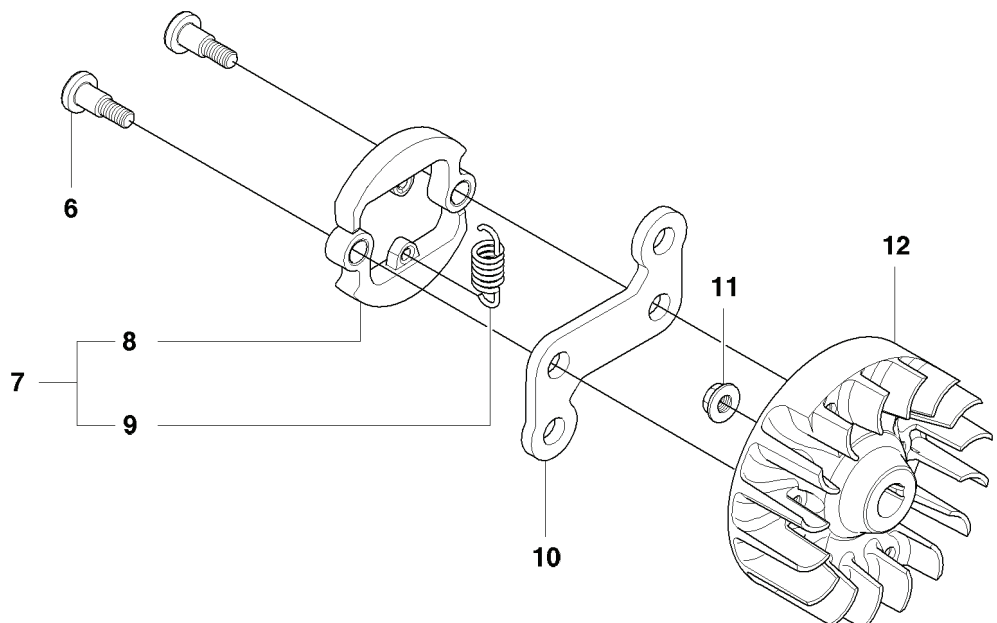

N 327HDA65x, HE3x, HE4x
IGNITION & CLUTCH

REF.	PART NO.	DESCRIPTION	REMARK	QTY.	KIT
1	502493601	SHORT CIRCUIT CABLE		1	
2	537434301	SPARK PLUG CAP		1	4
3	503235109	SPARK PLUG		1	
4	502493701	IGNITION MODULE		1	
5	503216618	SCREW IHSCT		2	
6	503842902	SCREW		2	
7	537040102	CLUTCH ASSY		1	
9	503145101	CLUTCH SPRING		1	9
10	537046802	WASHER		1	
11	537242501	CLUTCH HUB		1	
12	537249602	FLYWHEEL		1	
8	537040002	CLUTCH SHOE		1