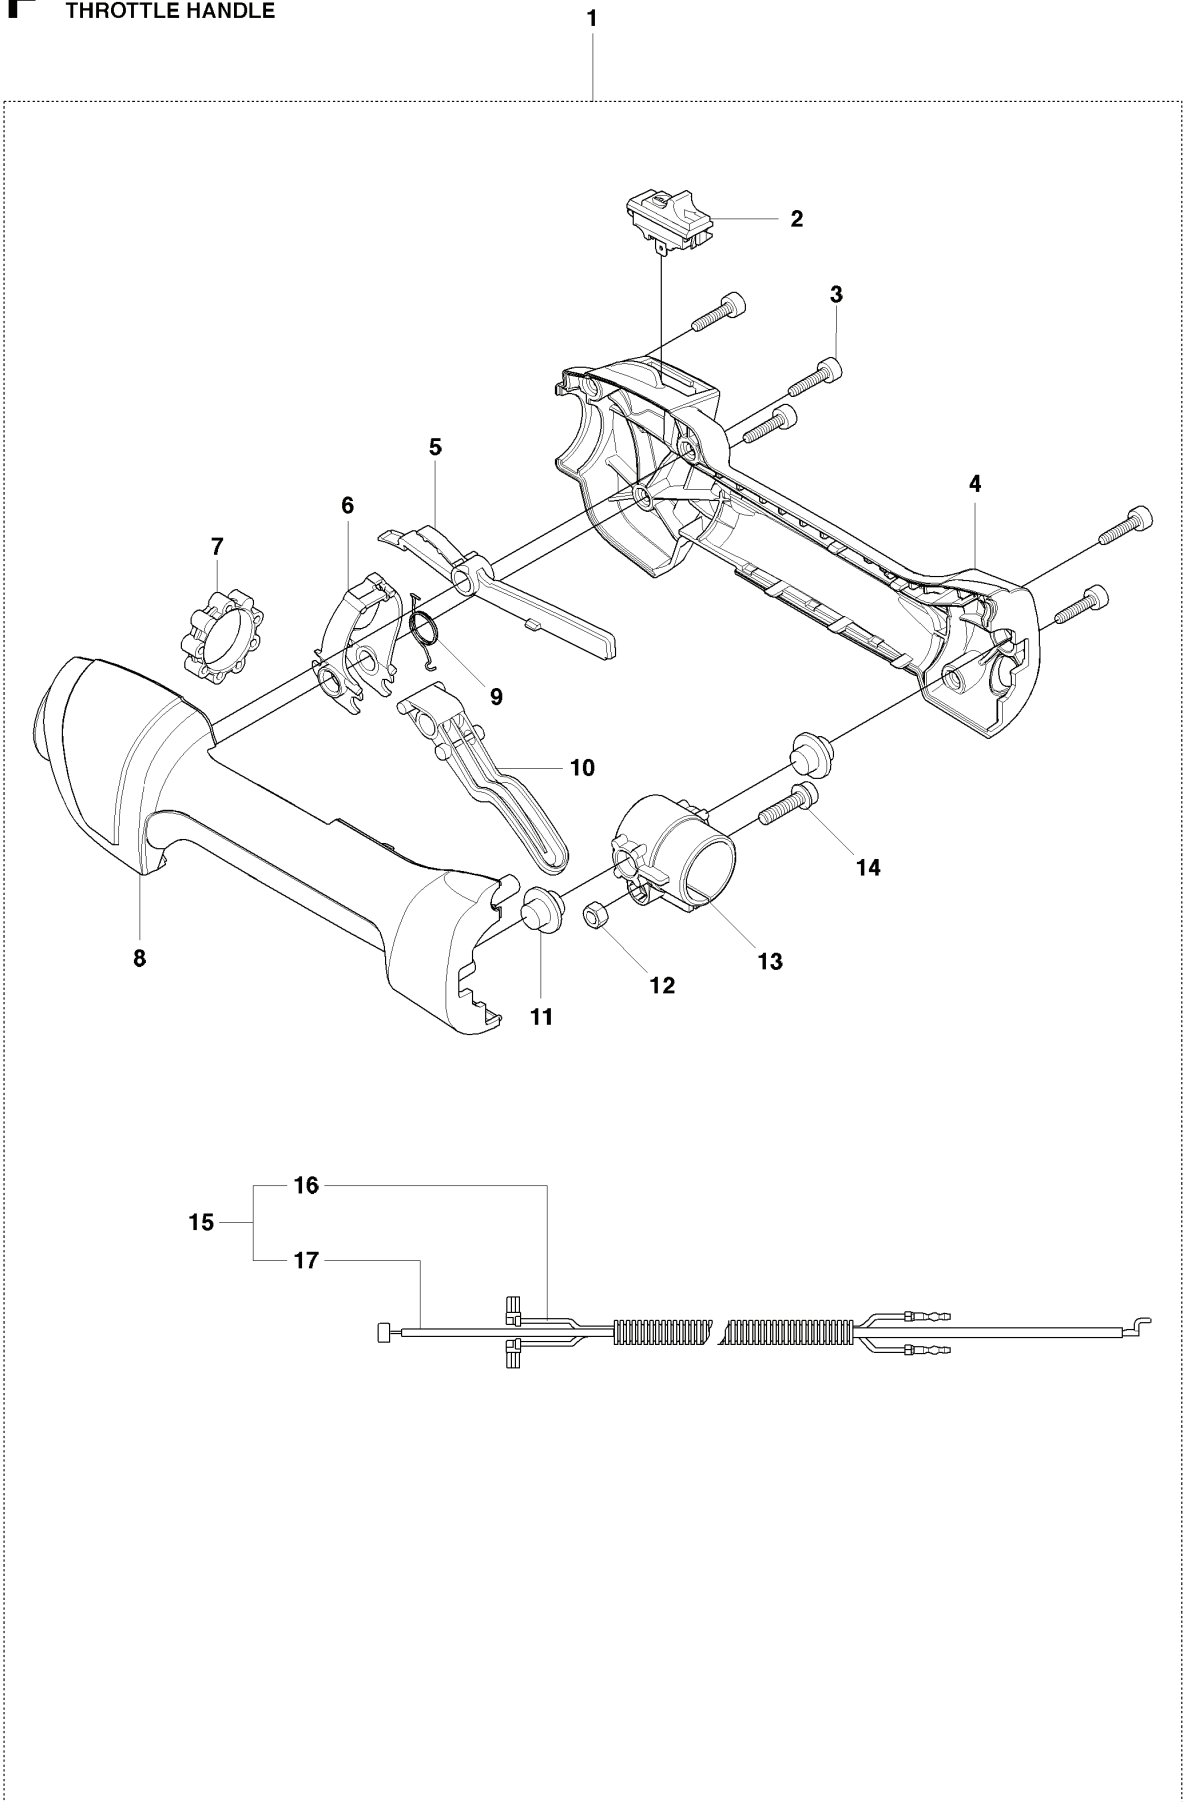

F 327HDA65x, HE3x, HE4x
THROTTLE HANDLE

REF.	PART NO.	DESCRIPTION	REMARK	QTY.	KIT
1	544143604	CONTROL		1	
2	537419001	SWITCH		1	1
3	503216618	SCREW IHSCT		5	1
4	544100202	HANDLE HALF		1	1
5	503878001	THROTTLE LOCKOUT		1	1
6	503918101	THROTTLE LEVER		1	1
7	503961401	ABSORBER		1	1
8	544100302	HANDLE HALF		1	1
9	544100801	RECOIL SPRING		1	1
10	503877903	THROTTLE TRIGGER		1	1
11	544101702	DAMPER		2	1
12	731231401	HEXAGON NUT		1	1
13	544112101	RETAINER		1	1
14	503200320	SCREW IHSCFM		1	1
15	502651301	WIRING		1	1
16	502531601	SHORT CIRCUIT CABLE		1	1, 16
17	544171703	THROTTLE CABLE ASSY		1	1, 16