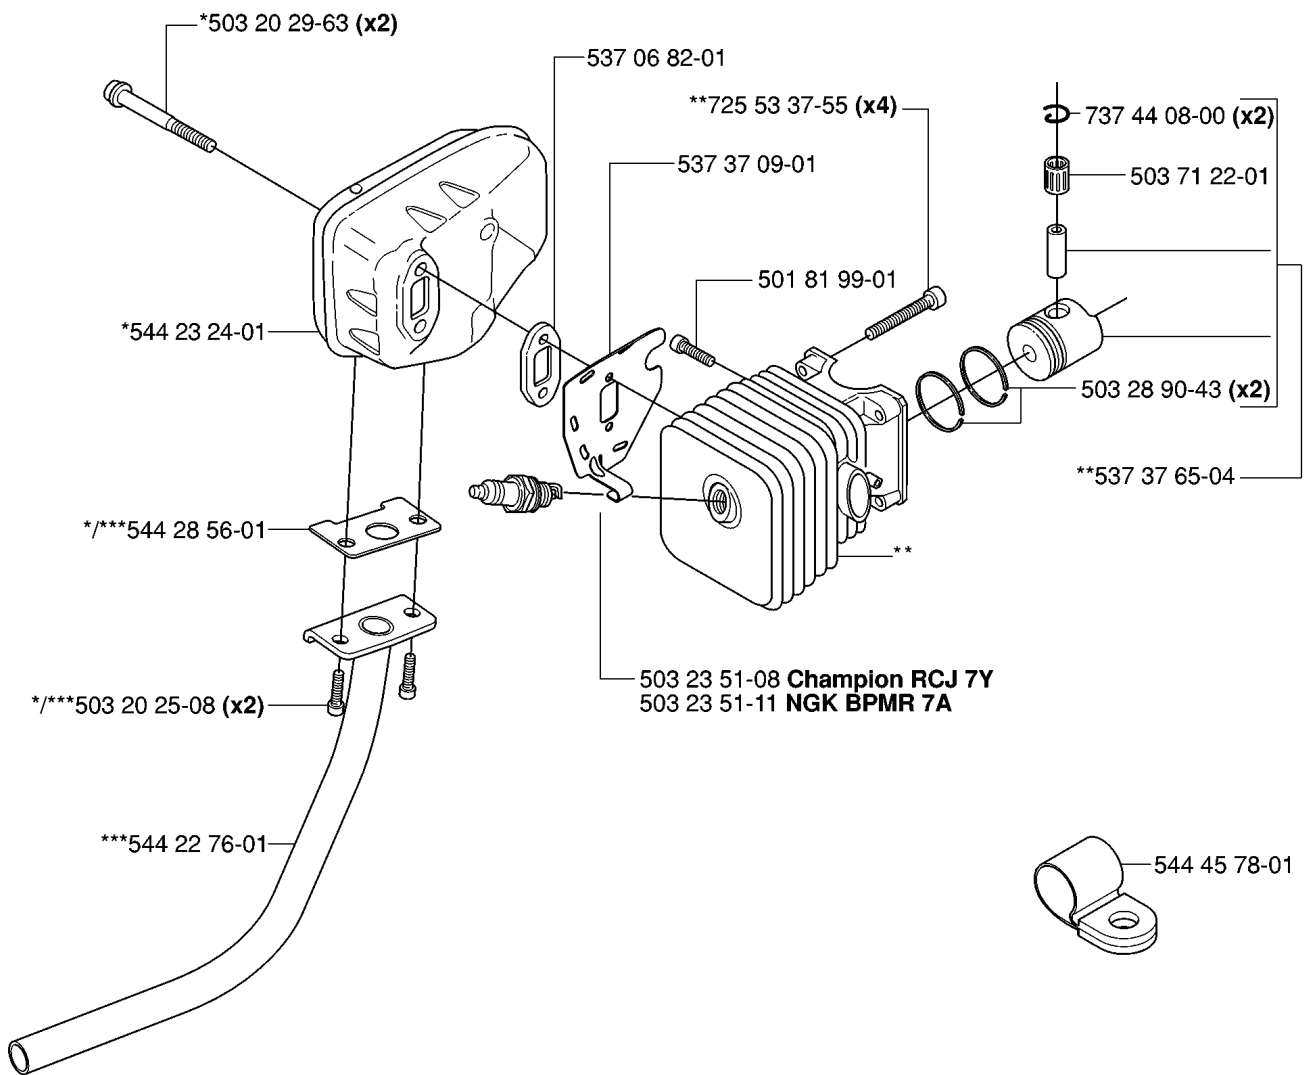

D *compl 544 39 08-01
**compl 537 03 20-08
***compl 544 39 09-01