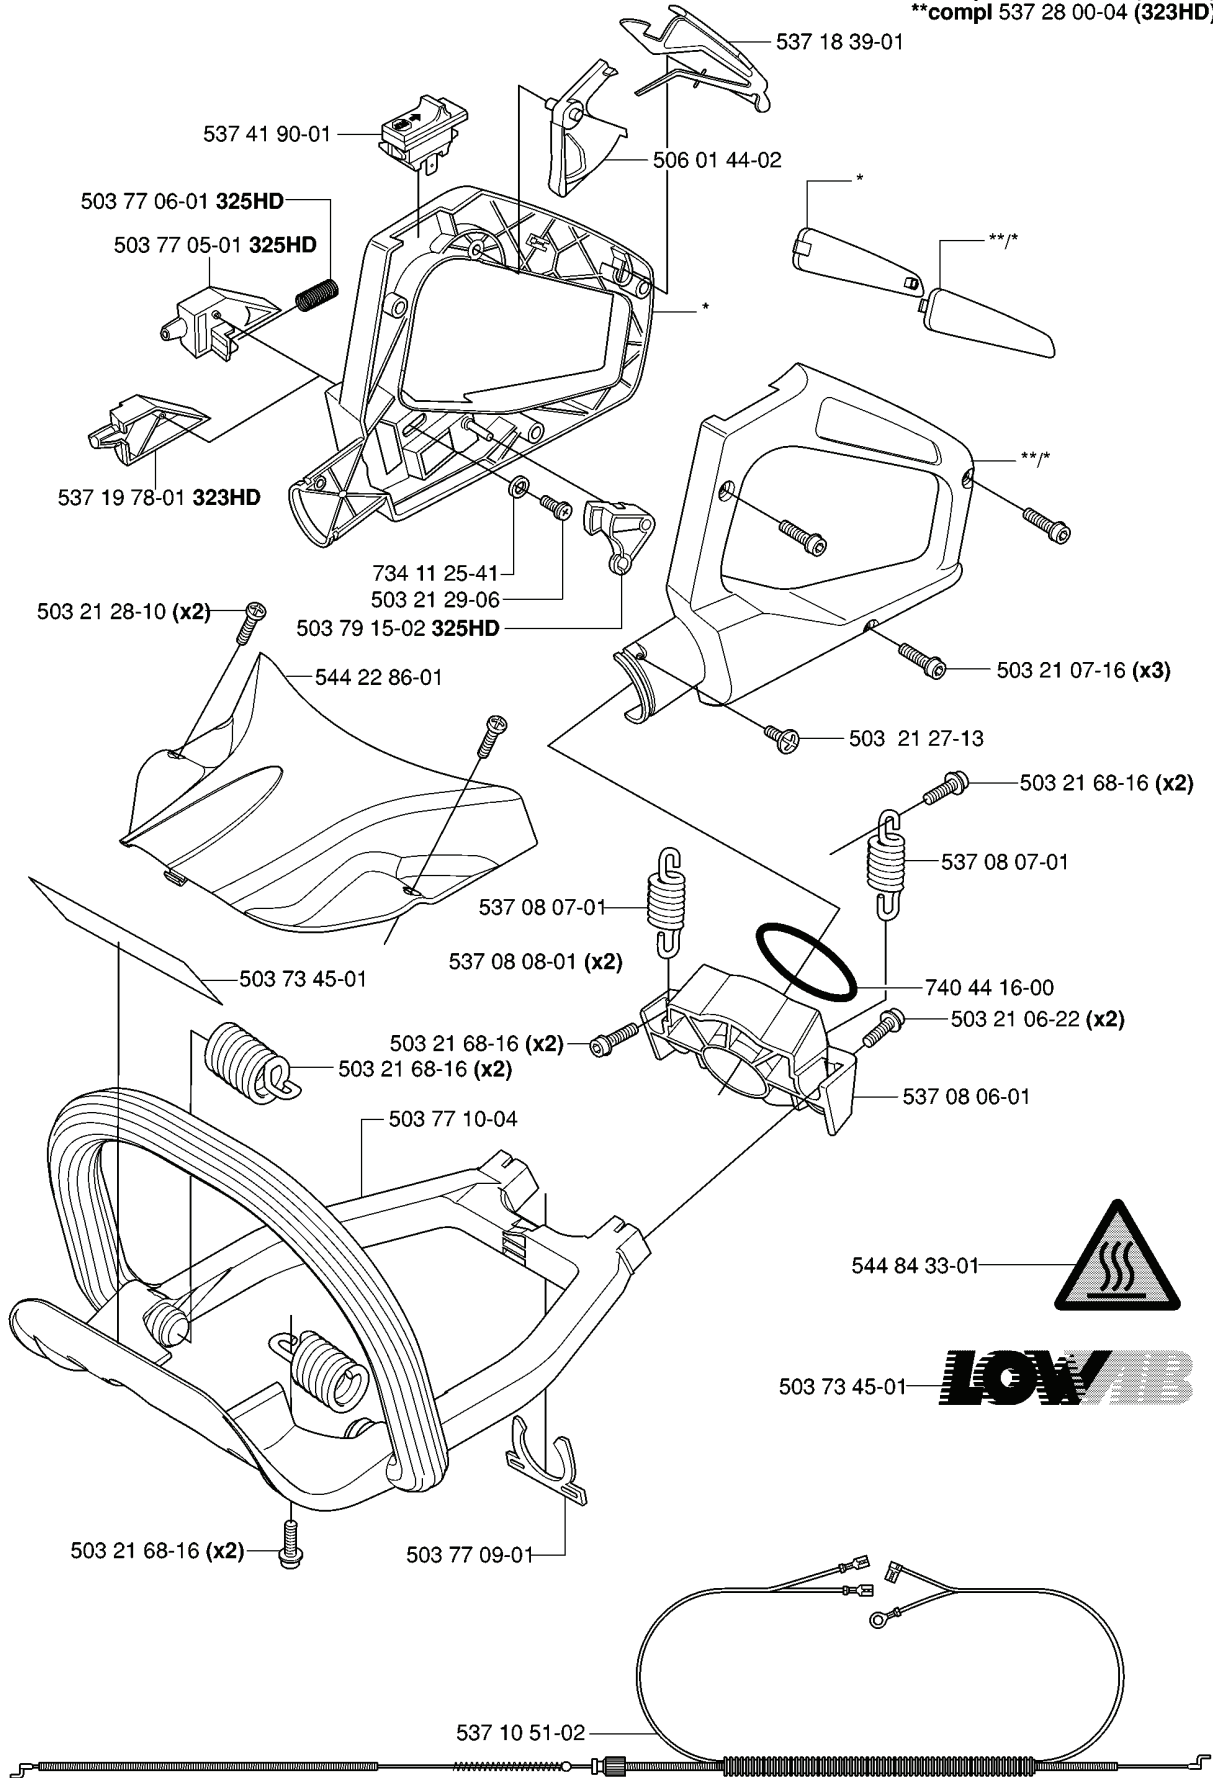

L

*compl 537 28 00-05 (325HD)

*compl 537 28 00-06 (323HD)

**compl 537 28 00-03 (325HD)

**compl 537 28 00-04 (323HD)