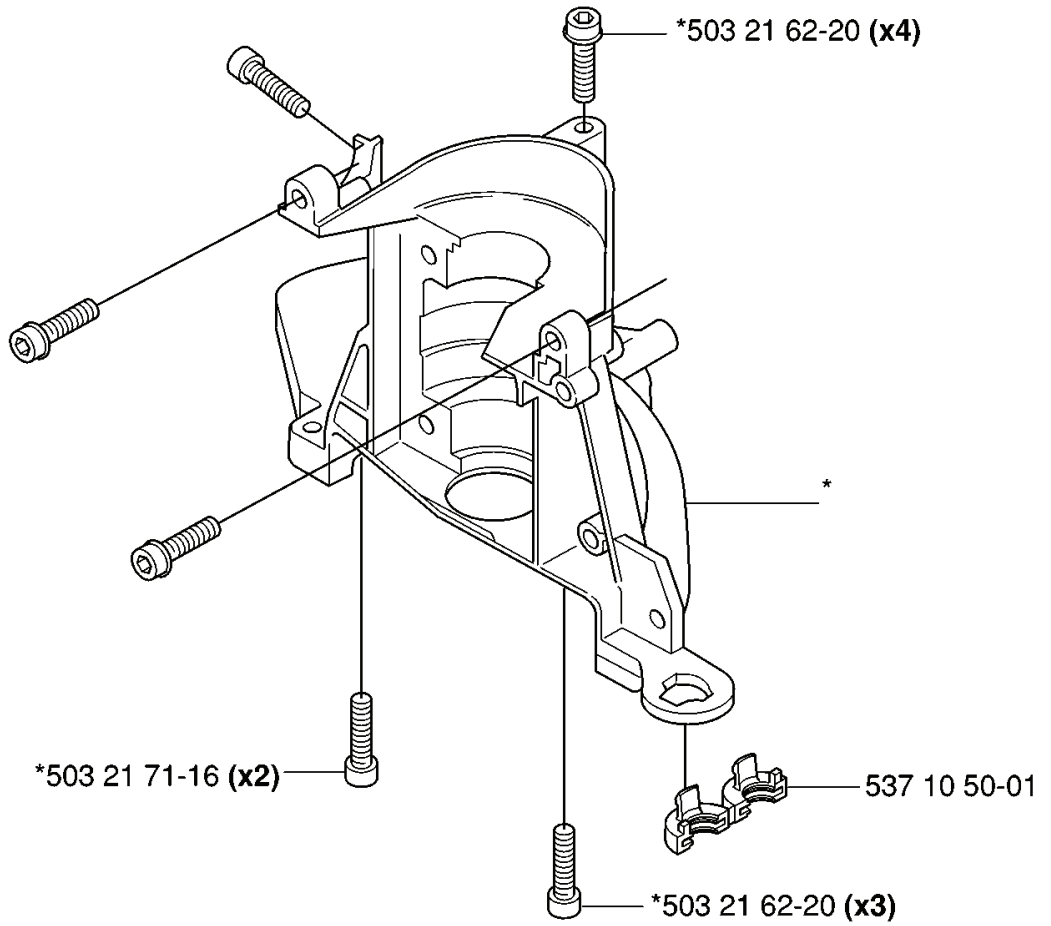

E *compl 537 04 11-03