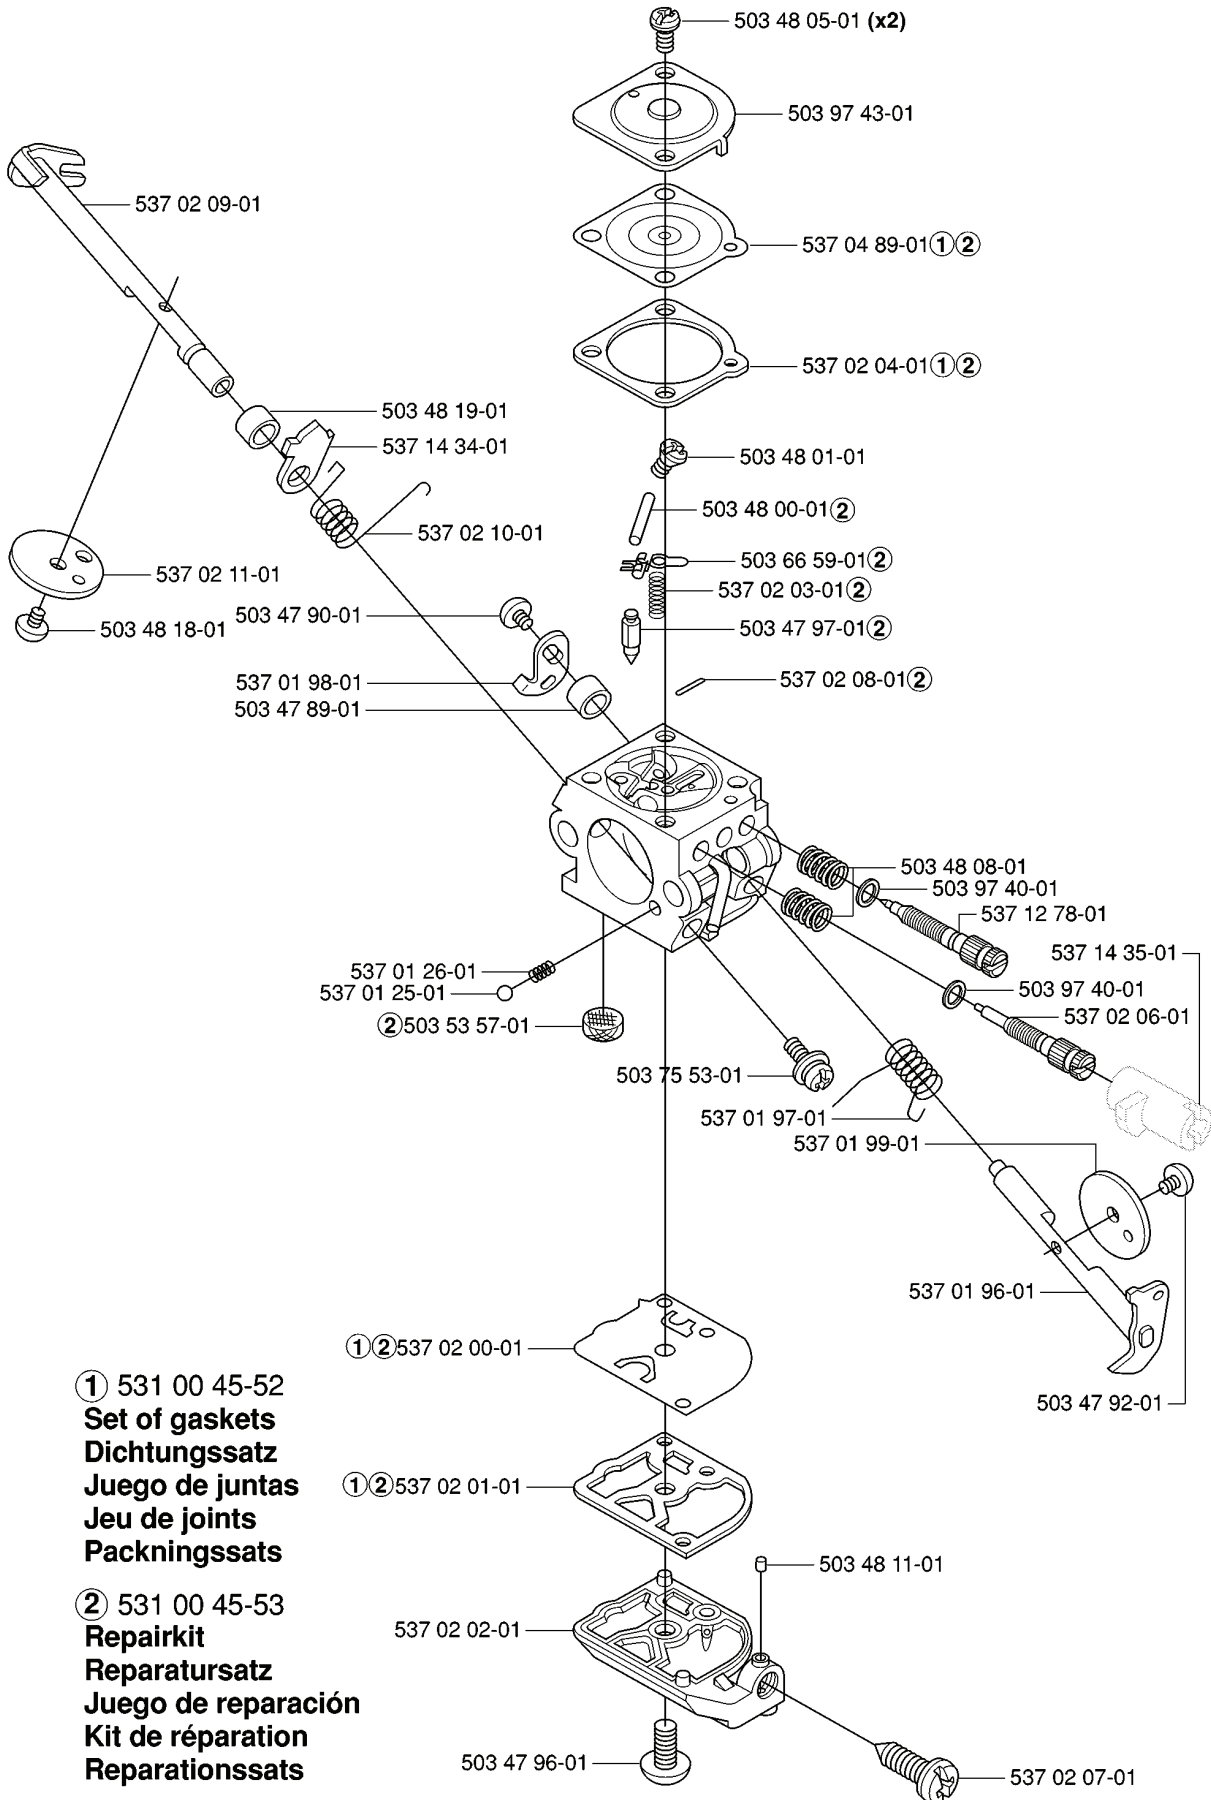

C

REF.	PART NO.	DESCRIPTION	REMARK	QTY.	KIT
537 18 49-01	537184901	O-RING		1	
503 93 66-01	503936601	PURGE		1	
544 32 50-01	544325001	FUEL HOSE		1	
537 04 24-01	537042401	FUEL HOSE		2	
503 44 32-01	503443201	FUEL FILTER		1	
503 91 10-01	503911001	SUSPENSION		4	
503 73 58-01	503735801	BUSHING		2	
503 98 47-02	503984702	FUEL TANK		1	
537 09 16-04	537091604	TANK CAP		1	
537 09 16-03	537091603	TANK CAP		1	

REF.	PART NO.	DESCRIPTION	REMARK	QTY.	KIT
503 28 34-03	503283403	CARBURETTOR		1	
537 02 09-01	537020901	SHAFT ASSY		1	
503 48 19-01	503481901	COLLAR		1	
537 14 34-01	537143401	LEVER		1	
537 02 10-01	537021001	SPRING		1	
537 02 11-01	537021101	VALVE		1	
503 48 18-01	503481801	SCREW		1	
503 47 90-01	503479001	SCREW		1	
537 01 98-01	537019801	LEVER		1	
503 47 89-01	503478901	COLLAR		1	
537 01 26-01	537012601	SPRING		1	
537 01 25-01	537012501	BALL		1	
503 53 57-01	503535701	STRAINER		1	
537 02 00-01	537020001	DIAPHRAGM PUMP		1	
537 02 01-01	537020101	GASKET		1	
537 02 02-01	537020201	COVER		1	
503 47 96-01	503479601	SCREW		1	
537 02 07-01	537020701	SCREW		1	
503 48 11-01	503481101	PIECE		1	
503 47 92-01	503479201	SCREW		1	
537 01 96-01	537019601	SHAFT ASSY		1	
537 01 99-01	537019901	VALVE		1	
537 01 97-01	537019701	SPRING		1	
503 75 53-01	503755301	SCREW		1	
537 02 06-01	537020601	SCREW		1	
537 14 35-01	537143501	RETAINER		1	
537 12 78-01	537127801	SCREW		1	
503 97 40-01	503974001	WASHER		1	
503 48 08-01	503480801	SPRING		1	
537 02 08-01	537020801	PLUG		1	
503 47 97-01	503479701	VALVE		1	
537 02 03-01	537020301	SPRING		1	
503 66 59-01	503665901	LEVER		1	
503 48 00-01	503480001	PIN RETAINING SCREW		1	
503 48 01-01	503480101	SCREW		1	
537 02 04-01	537020401	GASKET		1	
537 04 89-01	537048901	DIAPHRAGM		1	
503 97 43-01	503974301	COVER		1	
503 48 05-01	503480501	SCREW		2	