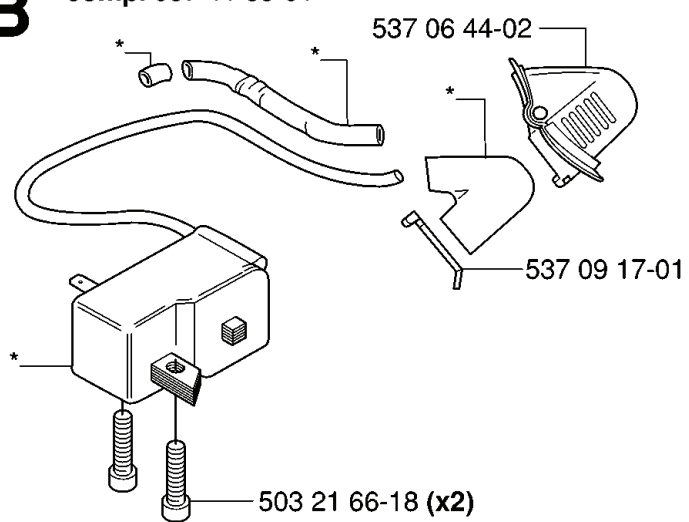

B

*compl 537 41 88-01