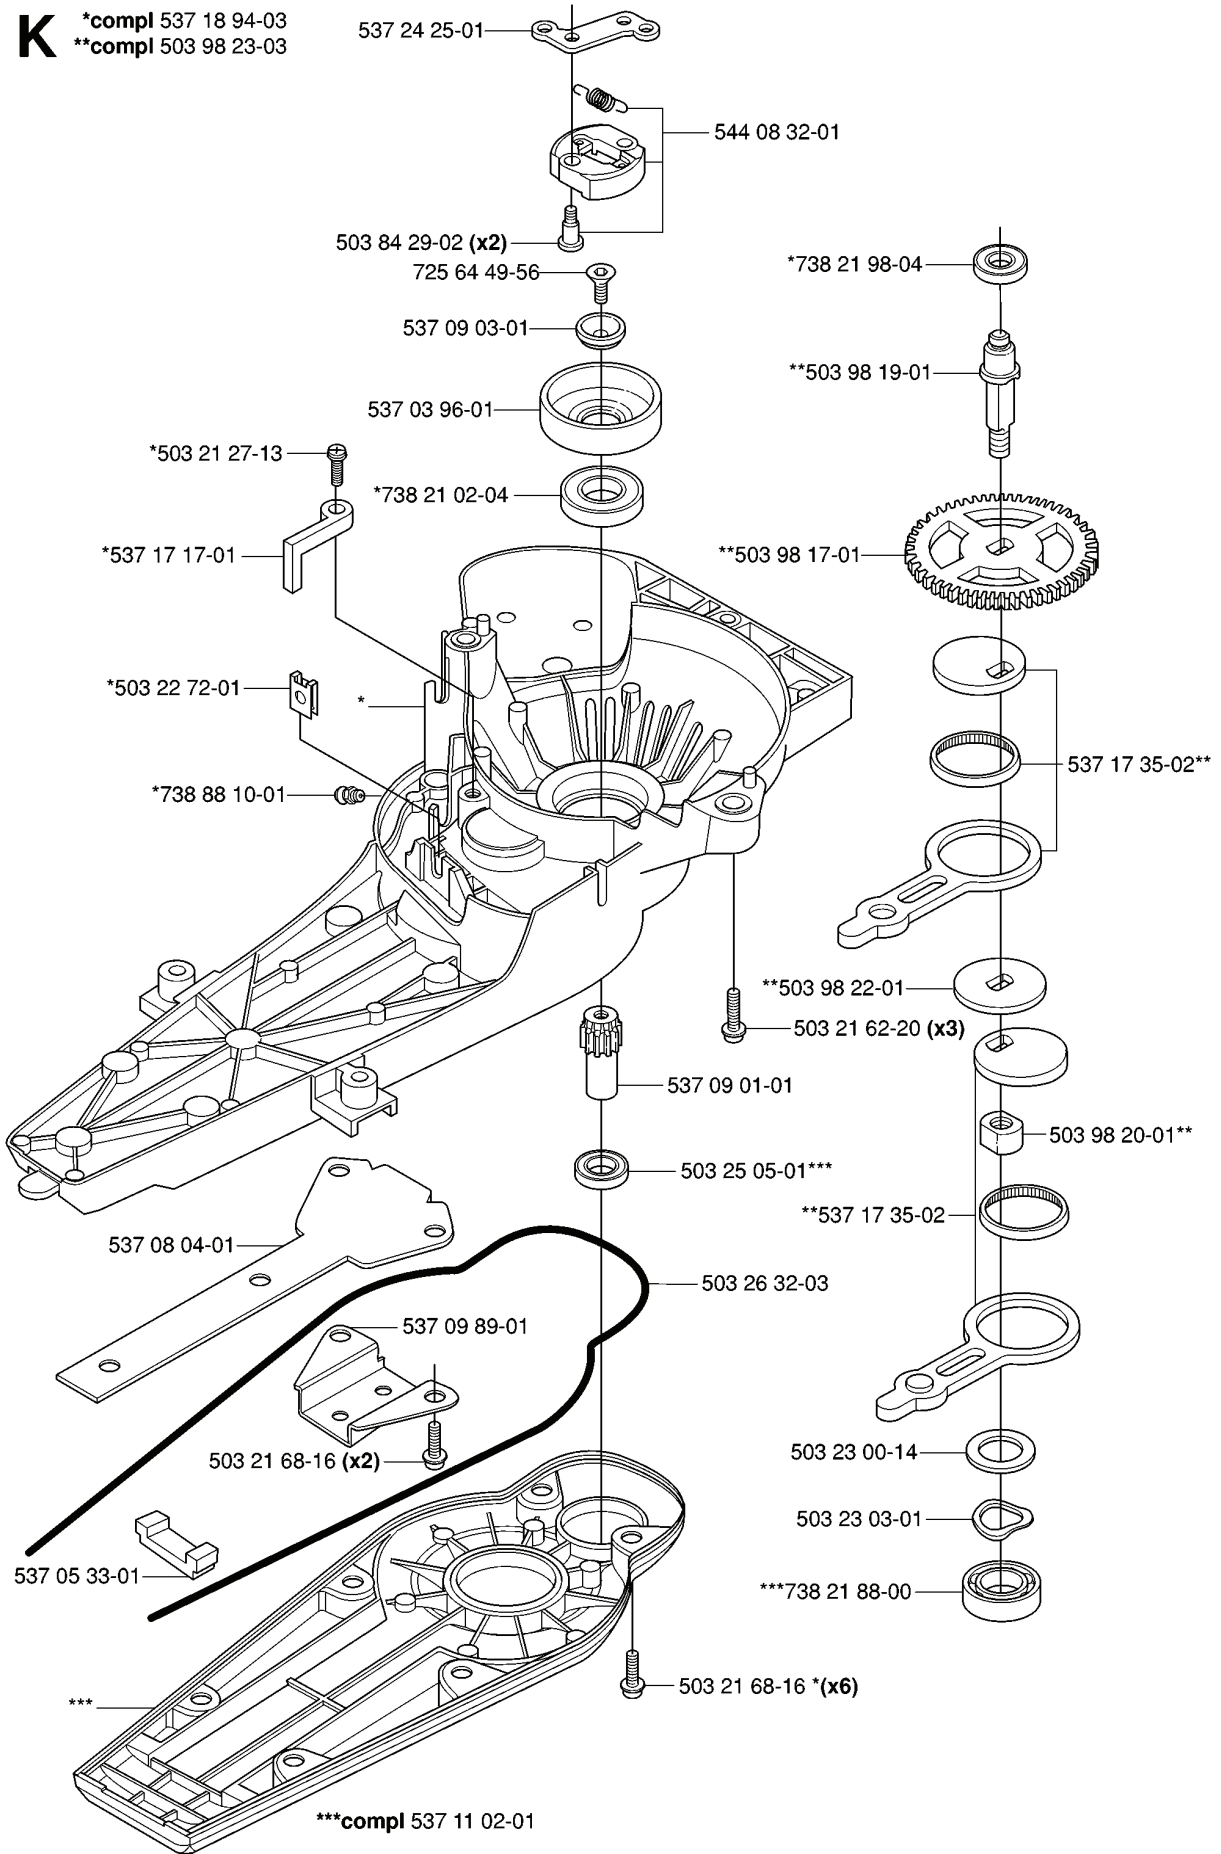

F

544 05 76-03

REF.	PART NO.	DESCRIPTION	REMARK	QTY.	KIT
503 21 28-10	503212810	SCREW CCRPANT		3	
537 09 66-01	537096601	HEAT SHIELD		1	
537 08 05-02	537080502	HEAT PROTECTOR		1	
503 21 62-20	503216220	SCREW IHSCFT		2	
544 05 76-03	544057603	LABEL		1	
503 21 44-16	503214416	SCREW IHSCFTO		1	
503 22 72-01	503227201	SPEED NUT		1	
537 06 24-05	537062405	CYLINDER COVER		1	

K

*compl 537 18 94-03
**compl 503 98 23-03

REF.	PART NO.	DESCRIPTION	REMARK	QTY.	KIT
537 18 94-03	537189403	GEAR HOUSING		1	
503 98 23-03	503982303	DRIVE SHAFT		1	
537 24 25-01	537242501	CLUTCH HUB		1	
503 84 29-02	503842902	SCREW		2	
725 64 49-56	725644956	SCREW IHCSFM		1	
537 09 03-01	537090301	WASHER		1	
537 03 96-01	537039601	CLUTCH DRUM		1	
738 21 02-04	738210204	BALL BEARING		1	
503 21 27-13	503212713	SCREW CCRPANT		1	
537 17 17-01	537171701	BRACKET		1	
503 22 72-01	503227201	SPEED NUT		1	
738 88 10-01	738881001	LUBRICATION NIPPLE		1	
537 08 04-01	537080401	WEAR PLATE		1	
537 09 89-01	537098901	GUIDE PLATE		1	
537 05 33-01	537053301	SEALING		1	
537 11 02-01	537110201	HUB CAP		1	
503 21 68-16	503216816	SCREW IHSCCT		6	
738 21 88-00	738218800	BALL BEARING		1	
503 23 03-01	503230301	WASHER		1	
503 23 00-14	503230014	WASHER		1	
503 26 32-03	503263203	O-RING		1	
537 17 35-02	537173502	CONNECTING ROD		1	
503 25 05-01	503250501	BALL BEARING		1	
537 09 01-01	537090101	GEAR WHEEL SHAFT		1	
503 98 20-01	503982001	NUT		1	
503 21 62-20	503216220	SCREW IHSCFT		3	
503 98 22-01	503982201	SPACER		1	
503 98 17-01	503981701	GEAR RIM		1	
503 98 19-01	503981901	DRIVE SHAFT		1	
738 21 98-04	738219804	BALL BEARING		1	
544 08 32-01	544083201	CLUTCH ASSY		1	