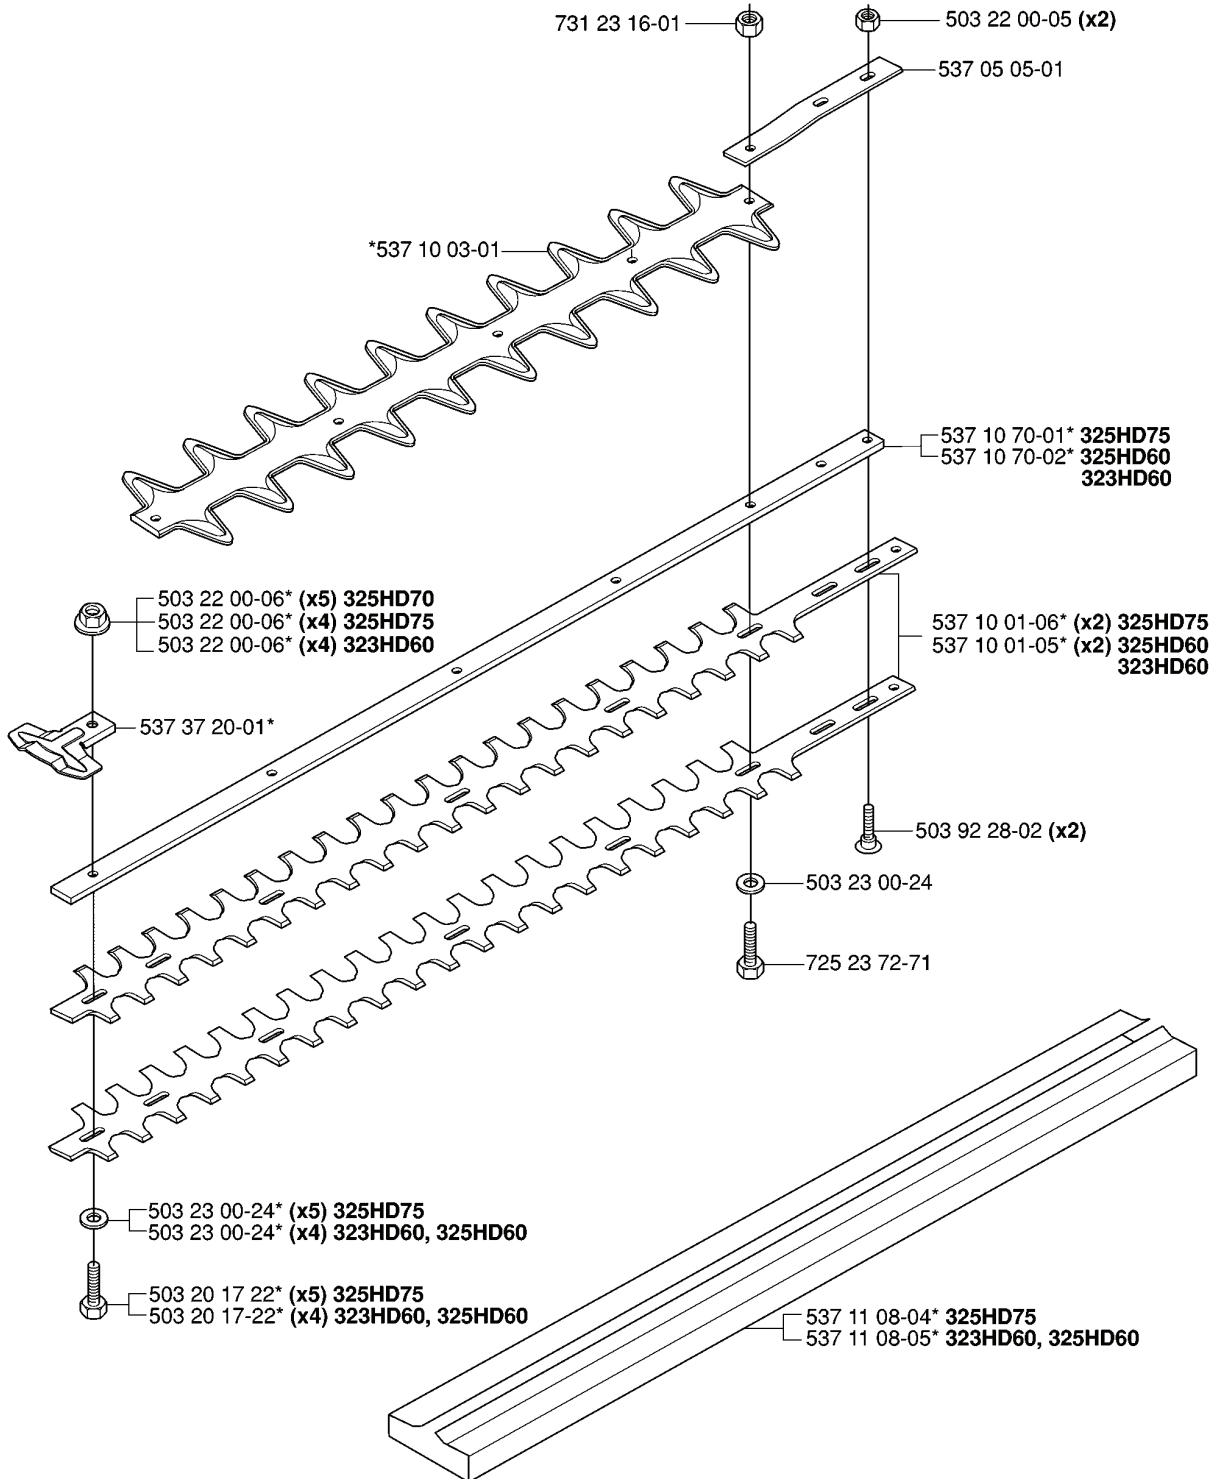

J

*compl 537 10 56-09 323HD60, 325HD60
*compl 537 10 56-10 325HD75