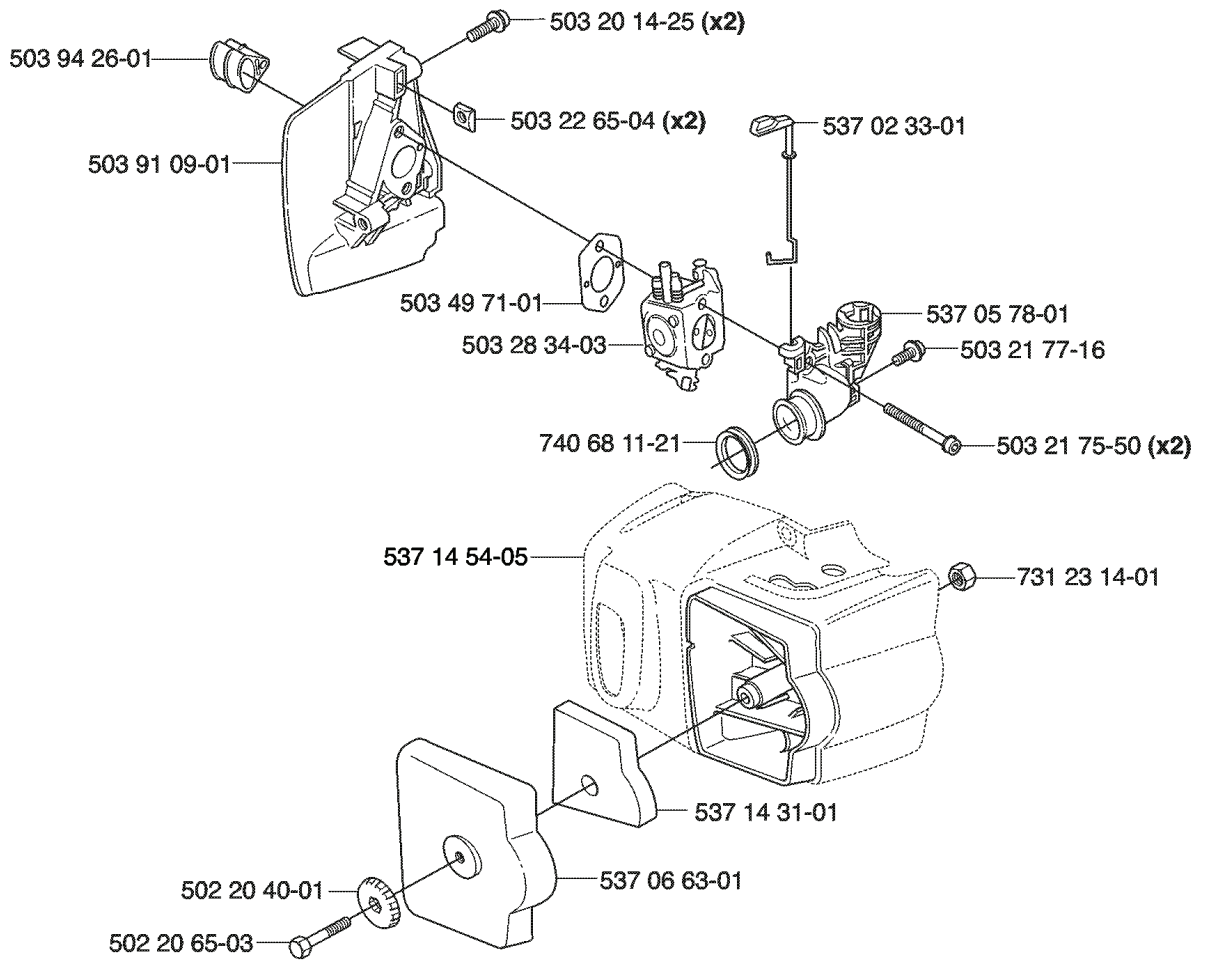

25 HD75 X-SERIES, 20062300001-20081400

SPARE PARTS LIST

G

REF.	PART NO.	DESCRIPTION	REMARK	QTY.	KIT
503 94 26-01	503942601	INLET PIPE		1	
503 91 09-01	503910901	INSULATION WALL		1	
503 49 71-01	503497101	GASKET		1	
503 28 34-03	503283403	CARBURETTOR		1	
740 68 11-21	740681121	V-RING		1	
537 14 54-05	537145405	CYLINDER COVER		1	
502 20 40-01	502204001	KNOB		1	
502 20 65-03	502206503	SCREW EHHM		1	
537 06 63-01	537066301	FILTER COVER		1	
537 14 31-01	537143101	AIR FILTER ASSY		1	
731 23 14-01	731231401	HEXAGON NUT		1	
503 21 75-50	503217550	SCREW IHSCFT		2	
503 21 77-16	503217716	SCREW IHSCFT		1	
537 05 78-01	537057801	BRACKET		1	
537 02 33-01	537023301	CHOKE CONTROL		1	
503 22 65-04	503226504	SQUARE NUT		2	
503 20 14-25	503201425	SCREW IHSCFMO		2	

B

*compl 537 41 88-01

REF.	PART NO.	DESCRIPTION	REMARK	QTY.	KIT
537 41 88-01	537418801	IGNITION MODULE		1	
537 06 44-02	537064402	COVER		1	
537 09 17-01	537091701	SECURING PLATE		1	
503 21 66-18	503216618	SCREW IHSCT		2	
731 71 16-51	731711651	HEXAGON NUT FLANGE		1	
537 24 96-02	537249602	FLYWHEEL		1	