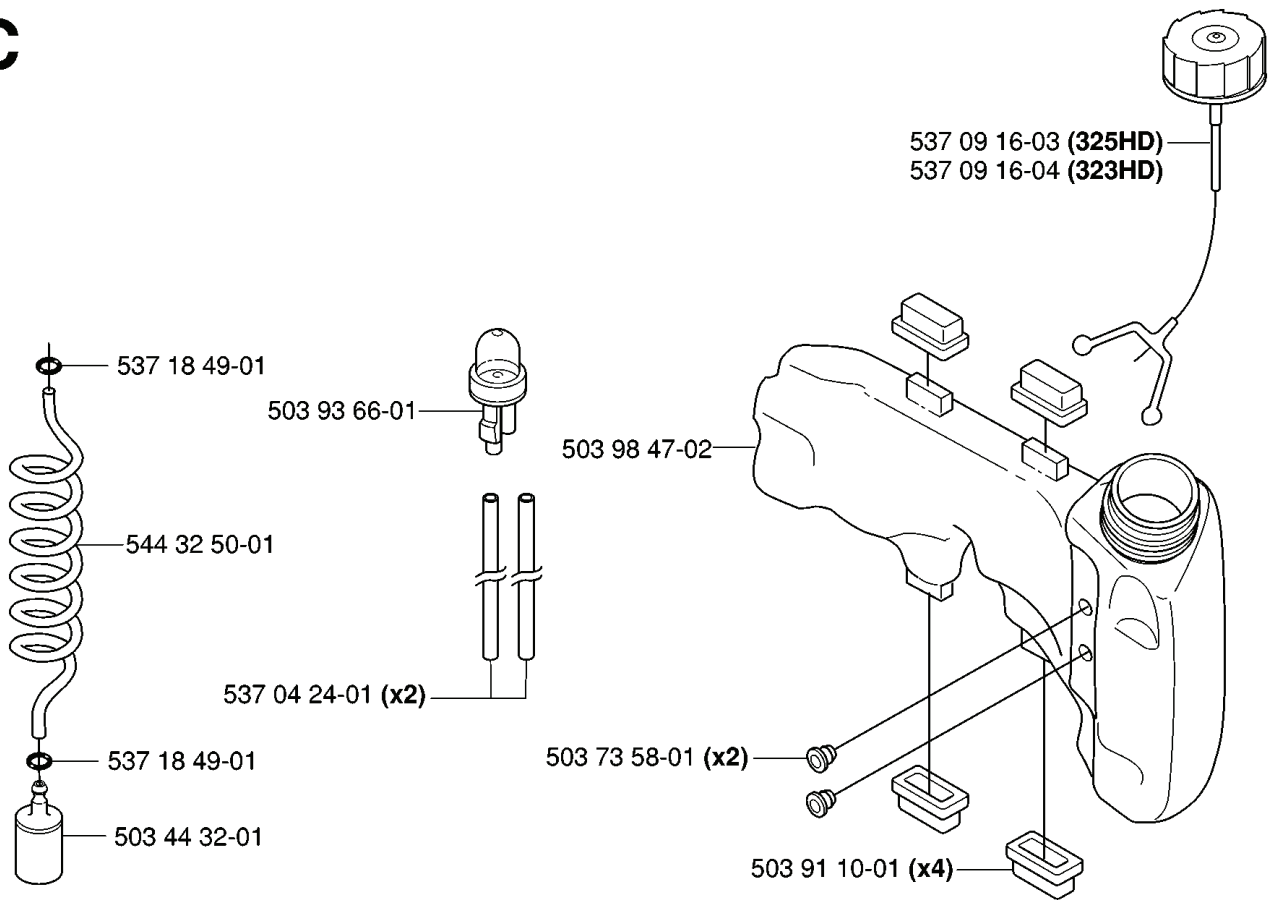

25 HD75 X-SERIES, 20062300001-20081400

SPARE PARTS LIST

G

REF.	PART NO.	DESCRIPTION	REMARK	QTY.	KIT
503 94 26-01	503942601	INLET PIPE		1	
503 91 09-01	503910901	INSULATION WALL		1	
503 49 71-01	503497101	GASKET		1	
503 28 34-03	503283403	CARBURETTOR		1	
740 68 11-21	740681121	V-RING		1	
537 14 54-05	537145405	CYLINDER COVER		1	
502 20 40-01	502204001	KNOB		1	
502 20 65-03	502206503	SCREW EHHM		1	
537 06 63-01	537066301	FILTER COVER		1	
537 14 31-01	537143101	AIR FILTER ASSY		1	
731 23 14-01	731231401	HEXAGON NUT		1	
503 21 75-50	503217550	SCREW IHSCFT		2	
503 21 77-16	503217716	SCREW IHSCFT		1	
537 05 78-01	537057801	BRACKET		1	
537 02 33-01	537023301	CHOKE CONTROL		1	
503 22 65-04	503226504	SQUARE NUT		2	
503 20 14-25	503201425	SCREW IHSCFMO		2	

C

REF.	PART NO.	DESCRIPTION	REMARK	QTY.	KIT
537 18 49-01	537184901	O-RING		1	
503 93 66-01	503936601	PURGE		1	
544 32 50-01	544325001	FUEL HOSE		1	
537 04 24-01	537042401	FUEL HOSE		2	
503 44 32-01	503443201	FUEL FILTER		1	
503 91 10-01	503911001	SUSPENSION		4	
503 73 58-01	503735801	BUSHING		2	
503 98 47-02	503984702	FUEL TANK		1	
537 09 16-04	537091604	TANK CAP		1	
537 09 16-03	537091603	TANK CAP		1	

B

*compl 537 41 88-01

REF.	PART NO.	DESCRIPTION	REMARK	QTY.	KIT
537 41 88-01	537418801	IGNITION MODULE		1	
537 06 44-02	537064402	COVER		1	
537 09 17-01	537091701	SECURING PLATE		1	
503 21 66-18	503216618	SCREW IHSCT		2	
731 71 16-51	731711651	HEXAGON NUT FLANGE		1	
537 24 96-02	537249602	FLYWHEEL		1	