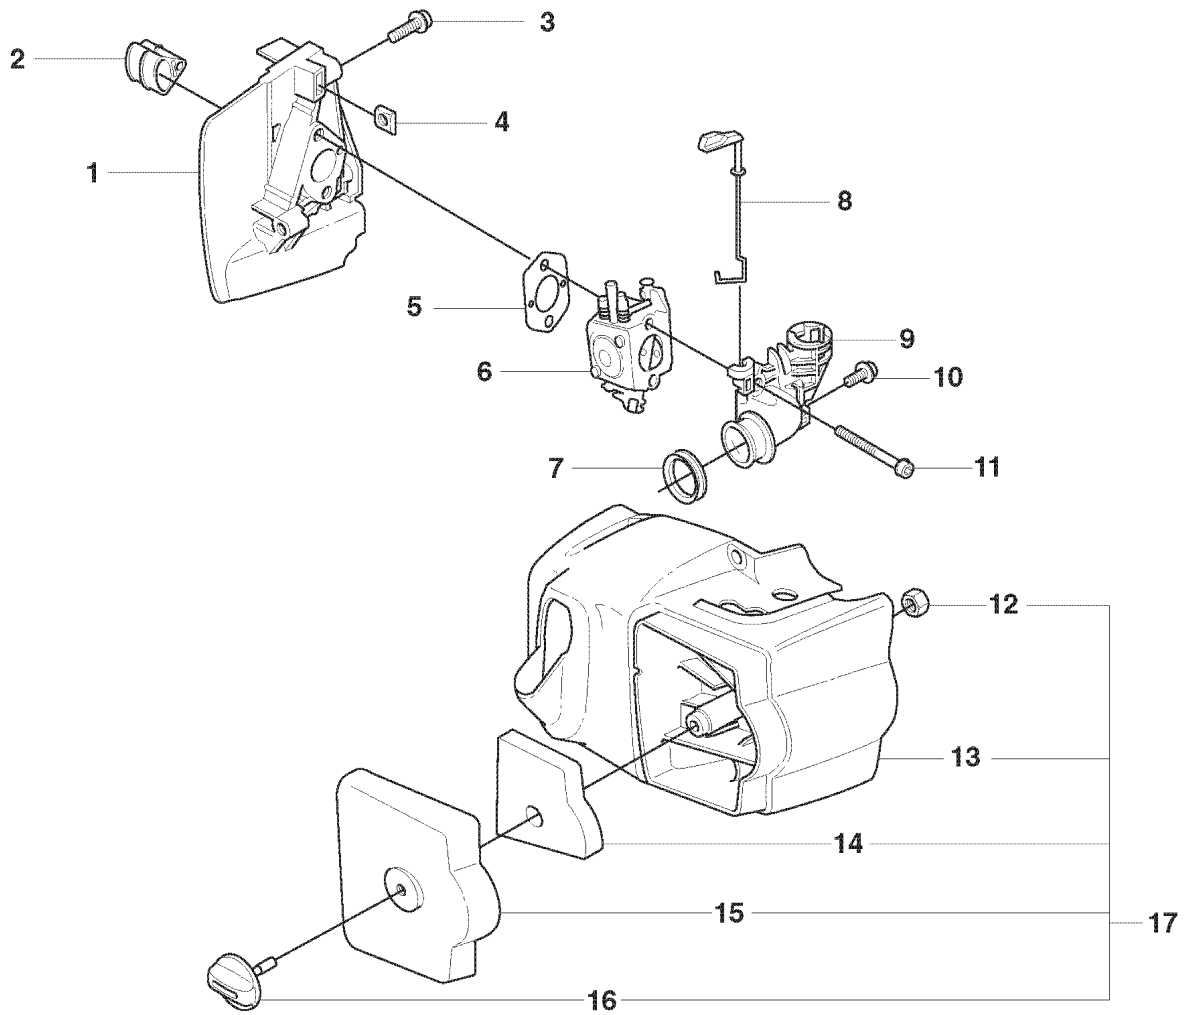

**M****ZAMA C1Q - EL 26****(A) = 41**

Set of gaskets  
 Dichtungssatz  
 Juego de juntas  
 Jeu de joints  
 Packningssats

**(B) = 42**

Repairkit  
 Reparatursatz  
 Juego de reparación  
 Kit de réparation  
 Reparationssats

REF.	PART NO.	DESCRIPTION	REMARK	QTY.	KIT
1	503283403	CARBURETTOR		1	
2	537020901	SHAFT ASSY		1	
3	503481801	SCREW		1	
4	537021101	VALVE		1	
5	503481901	COLLAR		1	
6	537143401	LEVER		1	
7	537021001	SPRING		1	
8	503479001	SCREW		1	
9	537019801	LEVER		1	
10	503478901	COLLAR		1	
11	503480501	SCREW		2	
12	503974301	COVER		1	
13	537048901	DIAPHRAGM		1	
14	537020401	GASKET		1	
15	503480101	SCREW		1	
16	503480001	PIN RETAINING SCREW		1	
17	503665901	LEVER		1	
18	537020301	SPRING		1	
19	503479701	VALVE		1	
20	537020801	PLUG		1	
21	537012601	SPRING		1	
22	537012501	BALL		1	
23	503535701	STRAINER		1	
24	503480801	SPRING		1	
25	503974001	WASHER		1	
26	537127801	SCREW		1	
27	537020601	SCREW		1	
28	537143501	RETAINER		1	
29	503974001	WASHER		1	
30	537019901	VALVE		1	
31	503479201	SCREW		1	
32	503755301	SCREW		1	
33	537019701	SPRING		1	
34	537019601	SHAFT ASSY		1	
35	537020001	DIAPHRAGM PUMP		1	
36	537020101	GASKET		1	
37	503481101	PIECE		1	
38	537020201	COVER		1	
39	503479601	SCREW		1	
40	537020701	SCREW		1	
41	531004552	GASKET KIT		1	
42	531004553	GASKET KIT		1	

# C

---

REF.	PART NO.	DESCRIPTION	REMARK	QTY.	KIT
1	503910901	INSULATION WALL		1	
2	503942601	INLET PIPE		1	
3	503201425	SCREW IHSCFMO		2	
4	503226504	SQUARE NUT		2	
5	503497101	GASKET		1	
6	503283403	CARBURETTOR		1	
7	740681121	V-RING		1	
8	537023301	CHOKE CONTROL		1	
9	537057801	BRACKET		1	
10	503217716	SCREW IHSCFT		1	
11	503217550	SCREW IHSCFT		2	
12	731231401	HEXAGON NUT		1	
13	537062406	CYLINDER COVER		1	
14	537255301	AIR FILTER		1	
15	537066301	FILTER COVER		1	
16	537213210	KNOB		1	
17	537411904	CYLINDER COVER ASSY		1	