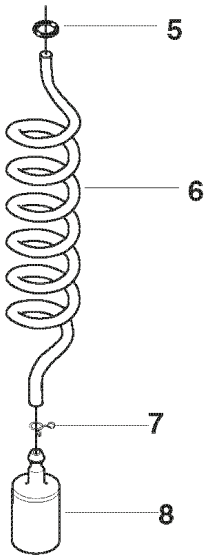

D

REF.	PART NO.	DESCRIPTION	REMARK	QTY.	KIT
1	503984703	FUEL TANK		1	
2	504113201	TANK CAP		1	
3	503735801	BUSHING		2	
4	503911001	SUSPENSION		4	
5	537184901	O-RING		1	
6	544325001	FUEL HOSE		1	
7	537184901	O-RING		1	
8	503443201	FUEL FILTER		1	
9	503936601	PURGE		1	
10	544977501	FUEL HOSE		2