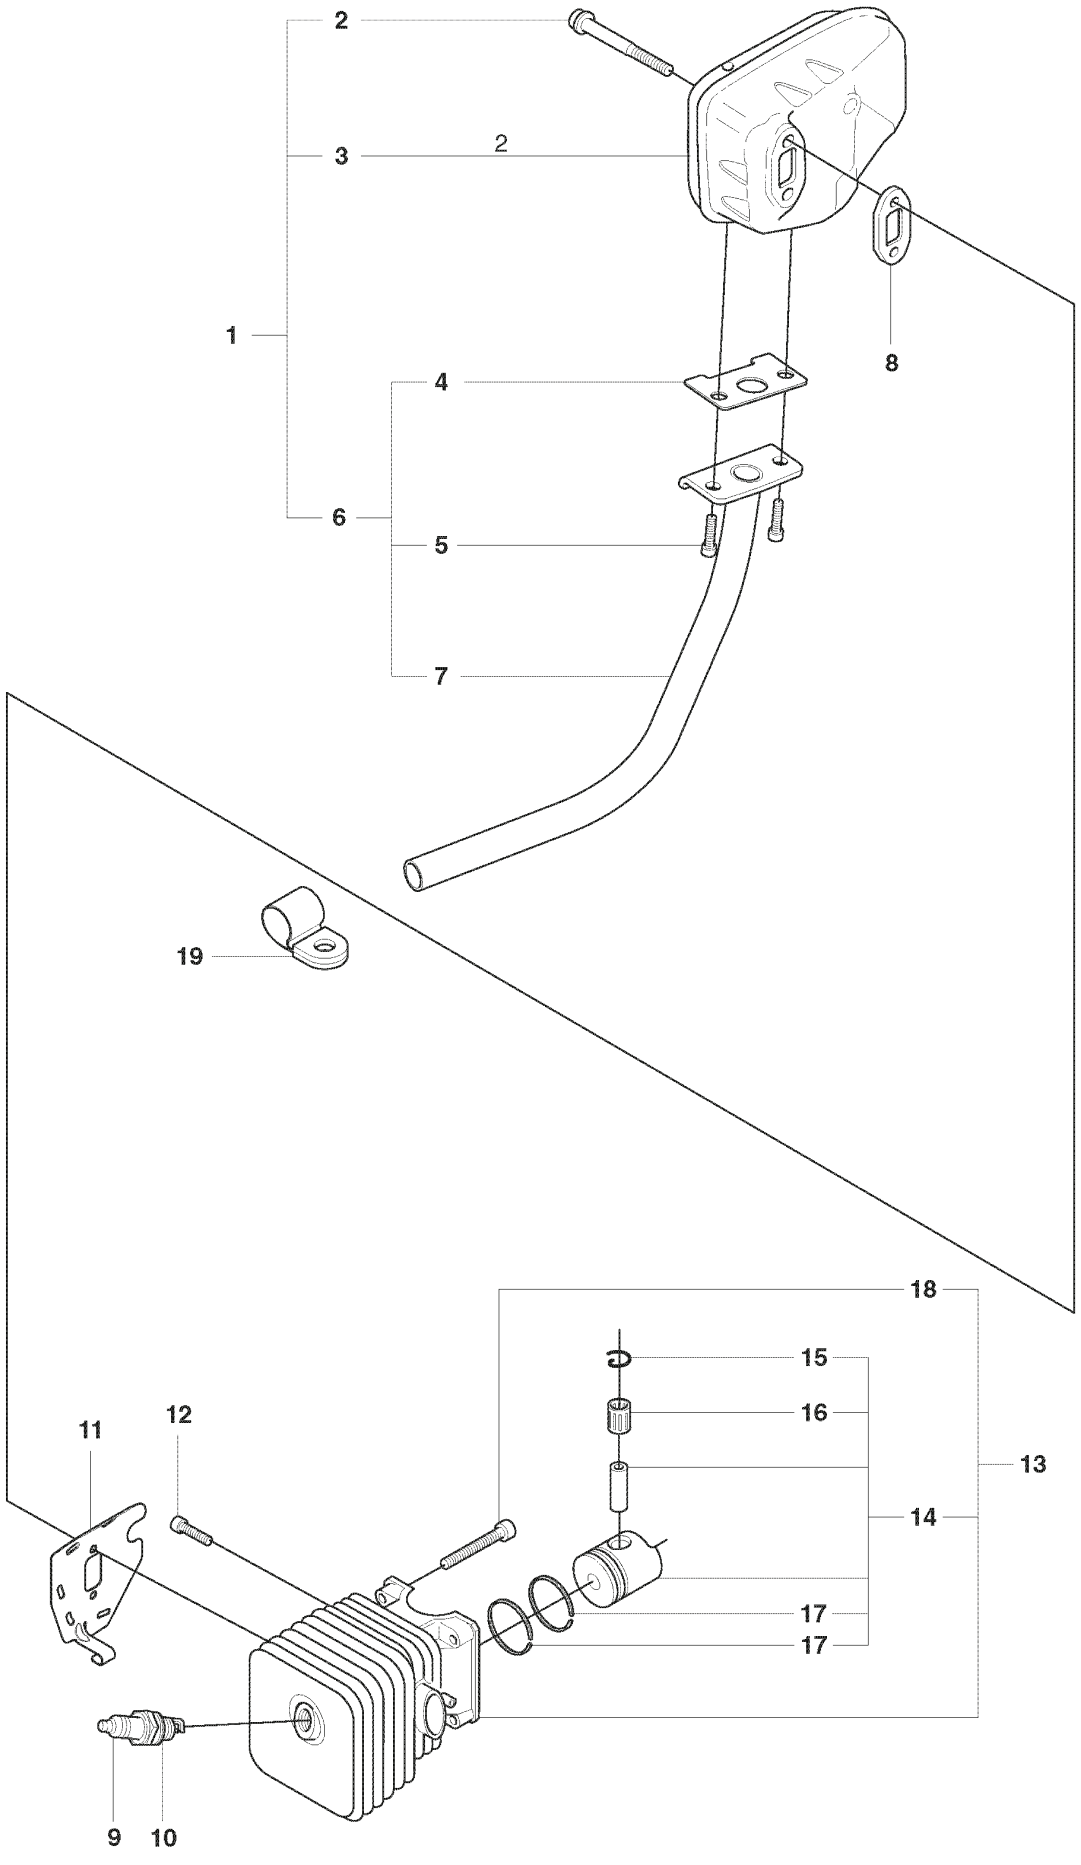

F

REF.	PART NO.	DESCRIPTION	REMARK	QTY.	KIT
1	544390802	MUFFLER KIT		1	
2	503202956	SCREW IHSCFM		2	
3	544232402	MUFFLER ASSY		1	
4	544285601	GASKET		1	
5	503202508	SCREW IHSCM		2	
6	544390901	EXHAUST PIPE		1	
7	544227601	EXHAUST PIPE		1	
8	537068201	SPACER		1	
9	503235108	SPARK PLUG		1	
10	503235111	SPARK PLUG		1	
11	537370901	AIR CONDUCTOR		1	
12	501819901	SCREW		1	
13	537032008	CYLINDER		1	
14	537405902	PISTON		1	
15	737440800	CIRCLIP		2	
16	503712201	BEARING		1	
17	537406201	PISTON RING		2	
18	725533755	SCREW IHSCM		4	
19	544457801	LOOP		1