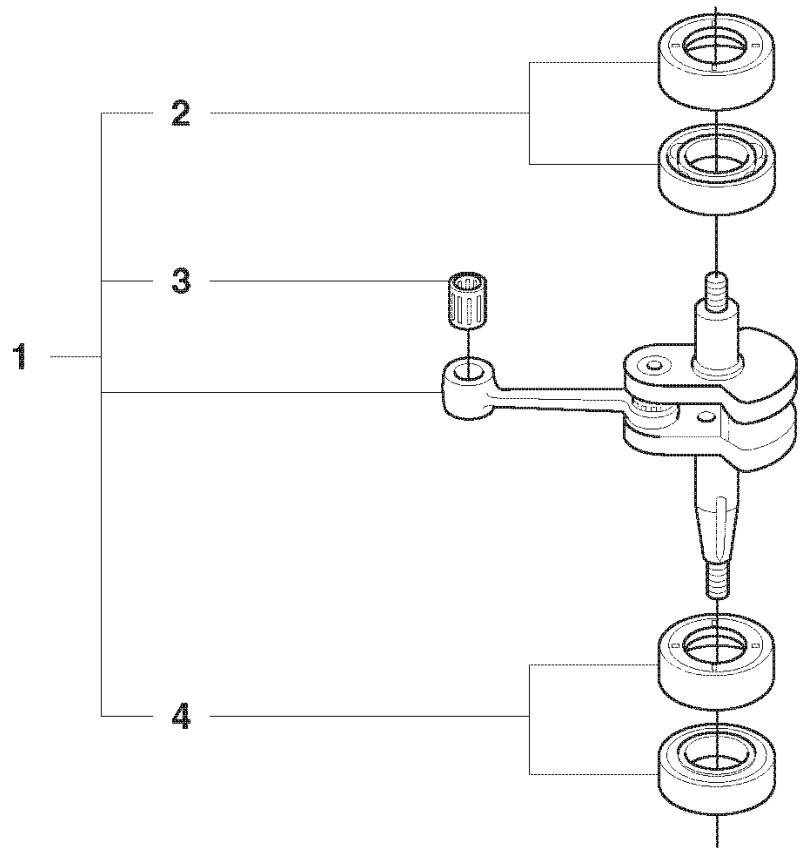

H

REF.	PART NO.	DESCRIPTION	REMARK	QTY.	KIT
1	537128105	CRANKSHAFT ASSY		1	
2	503940203	BEARING CAGE		1	
3	503712201	BEARING		1	
4	537128802	BEARING CAGE		1