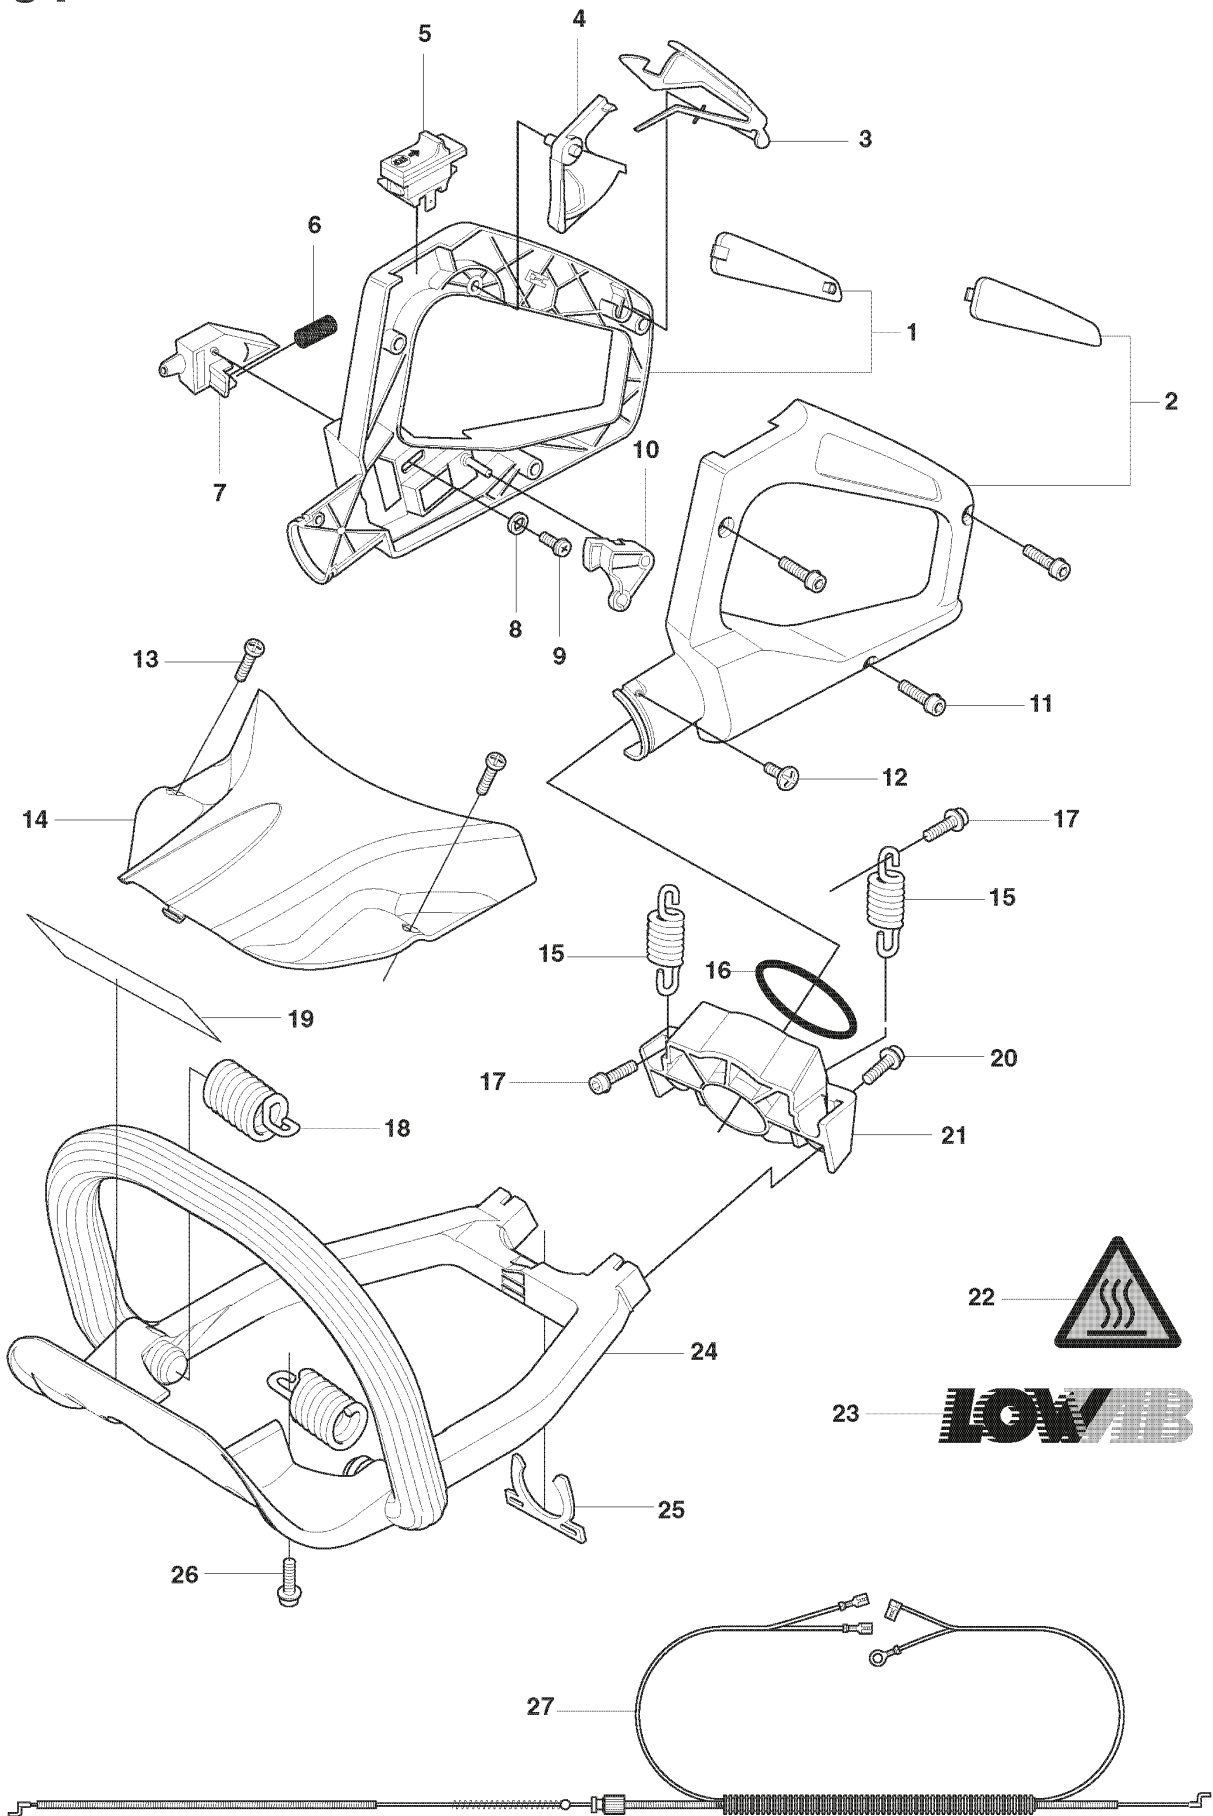

J1 325HD

REF.	PART NO.	DESCRIPTION	REMARK	QTY.	KIT
1	537280005	HANDLE ASSY		1	
2	537280003	HANDLE ASSY		1	
3	537183901	THROTTLE LOCKOUT		1	
4	506014402	THROTTLE TRIGGER		1	
5	537419001	SWITCH		1	
6	503770601	RECOIL SPRING		1	
7	503770501	LOCKING BUTTON		1	
8	734112541	WASHER		1	
9	503212906	SCREW CCRPANT		1	
10	503791502	LATCH		1	
11	503210716	SCREW IHSCT		3	
12	503212713	SCREW CCRPANT		1	
13	503212810	SCREW CCRPANT		2	
14	544228601	HEAT PROTECTOR		1	
15	537080701	SPRING		2	
16	740441600	O-RING		1	
17	503216816	SCREW IHSCT		2	
18	537080801	SPRING		2	
19	503734501	LABEL		1	
20	503210622	SCREW IHSCT		1	
21	537080601	SPRING		1	
22	544843301	LABEL		1	
23	503734501	LABEL		1	
24	503771004	FRONT HANDLE		1	
25	503770901	SECURING PLATE		1	
26	503216816	SCREW IHSCT		2	
27	537105103	CABLE ASSY		1