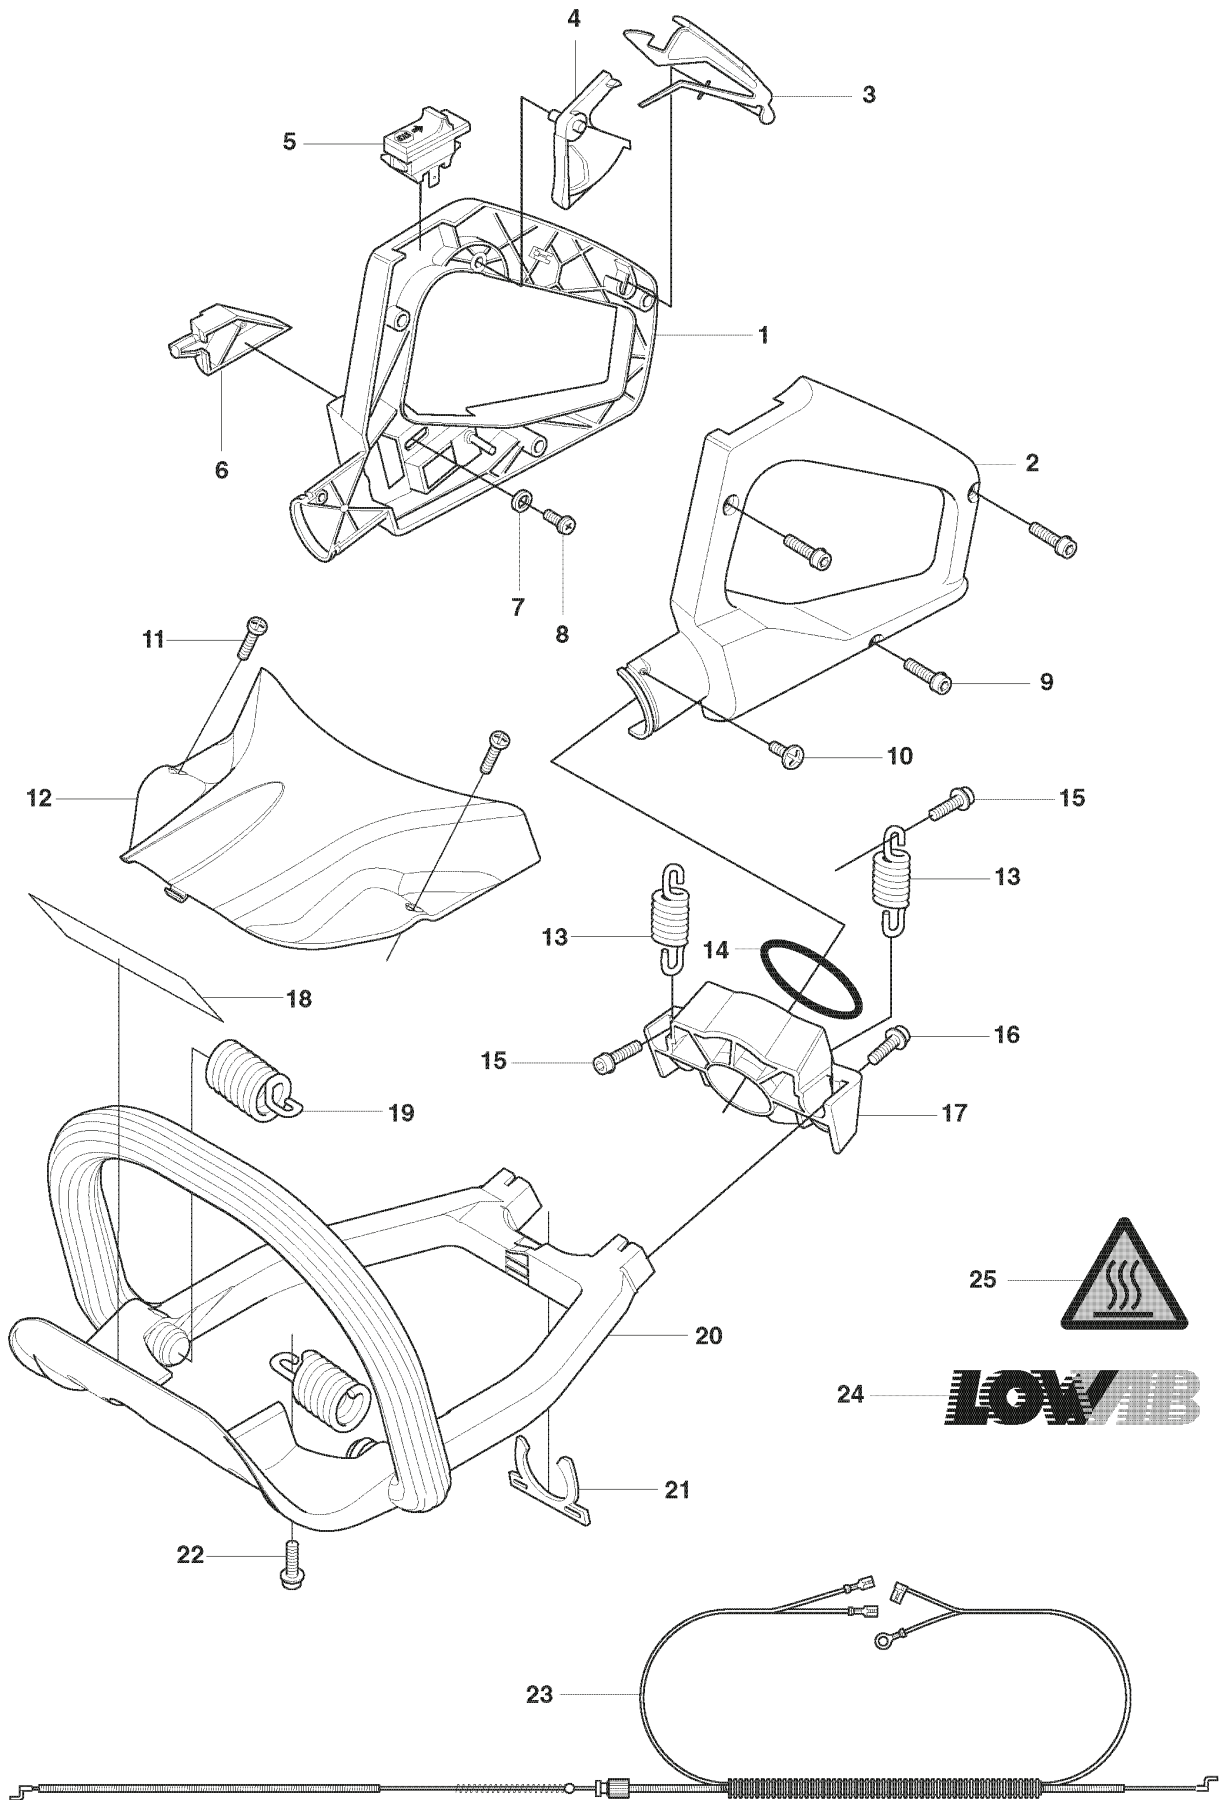

J2 323HD

REF.	PART NO.	DESCRIPTION	REMARK	QTY.	KIT
1	537280006	HANDLE ASSY		1	
2	537280004	HANDLE ASSY		1	
3	537183901	THROTTLE LOCKOUT		1	
4	506014402	THROTTLE TRIGGER		1	
5	537419001	SWITCH		1	
6	537197801	COVER		1	
7	734112541	WASHER		1	
8	503212906	SCREW CCRPANT		1	
9	503210716	SCREW IHSCT		3	
10	503212713	SCREW CCRPANT		1	
11	503212810	SCREW CCRPANT		2	
12	544228601	HEAT PROTECTOR		1	
13	537080701	SPRING		2	
14	740441600	O-RING		1	
15	503216816	SCREW IHSCT		2	
16	503210622	SCREW IHSCT		2	
17	537080601	SPRING		1	
18	503734501	LABEL		1	
19	537080801	SPRING		2	
20	503771004	FRONT HANDLE		1	
21	503770901	SECURING PLATE		1	
22	503216816	SCREW IHSCT		2	
23	537105103	CABLE ASSY		1	
24	503734501	LABEL		1	
25	544843301	LABEL		1