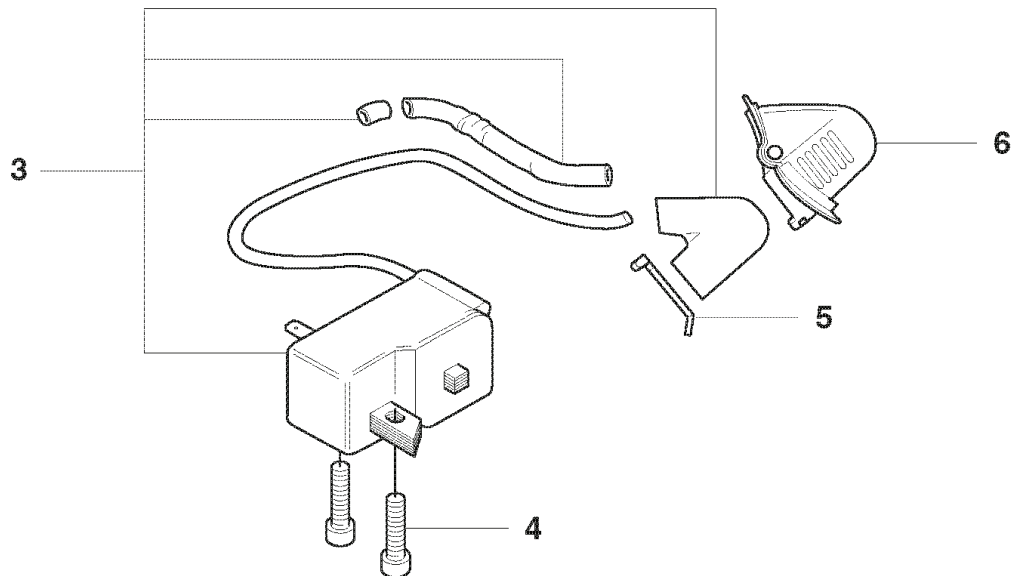

E

REF.	PART NO.	DESCRIPTION	REMARK	QTY.	KIT
1	537249602	FLYWHEEL		1	
2	731711651	HEXAGON NUT FLANGE		1	
3	504707601	IGNITION MODULE		1	
4	503216618	SCREW IHSCT		2	
5	537091701	SECURING PLATE		1	
6	537064402	COVER		1