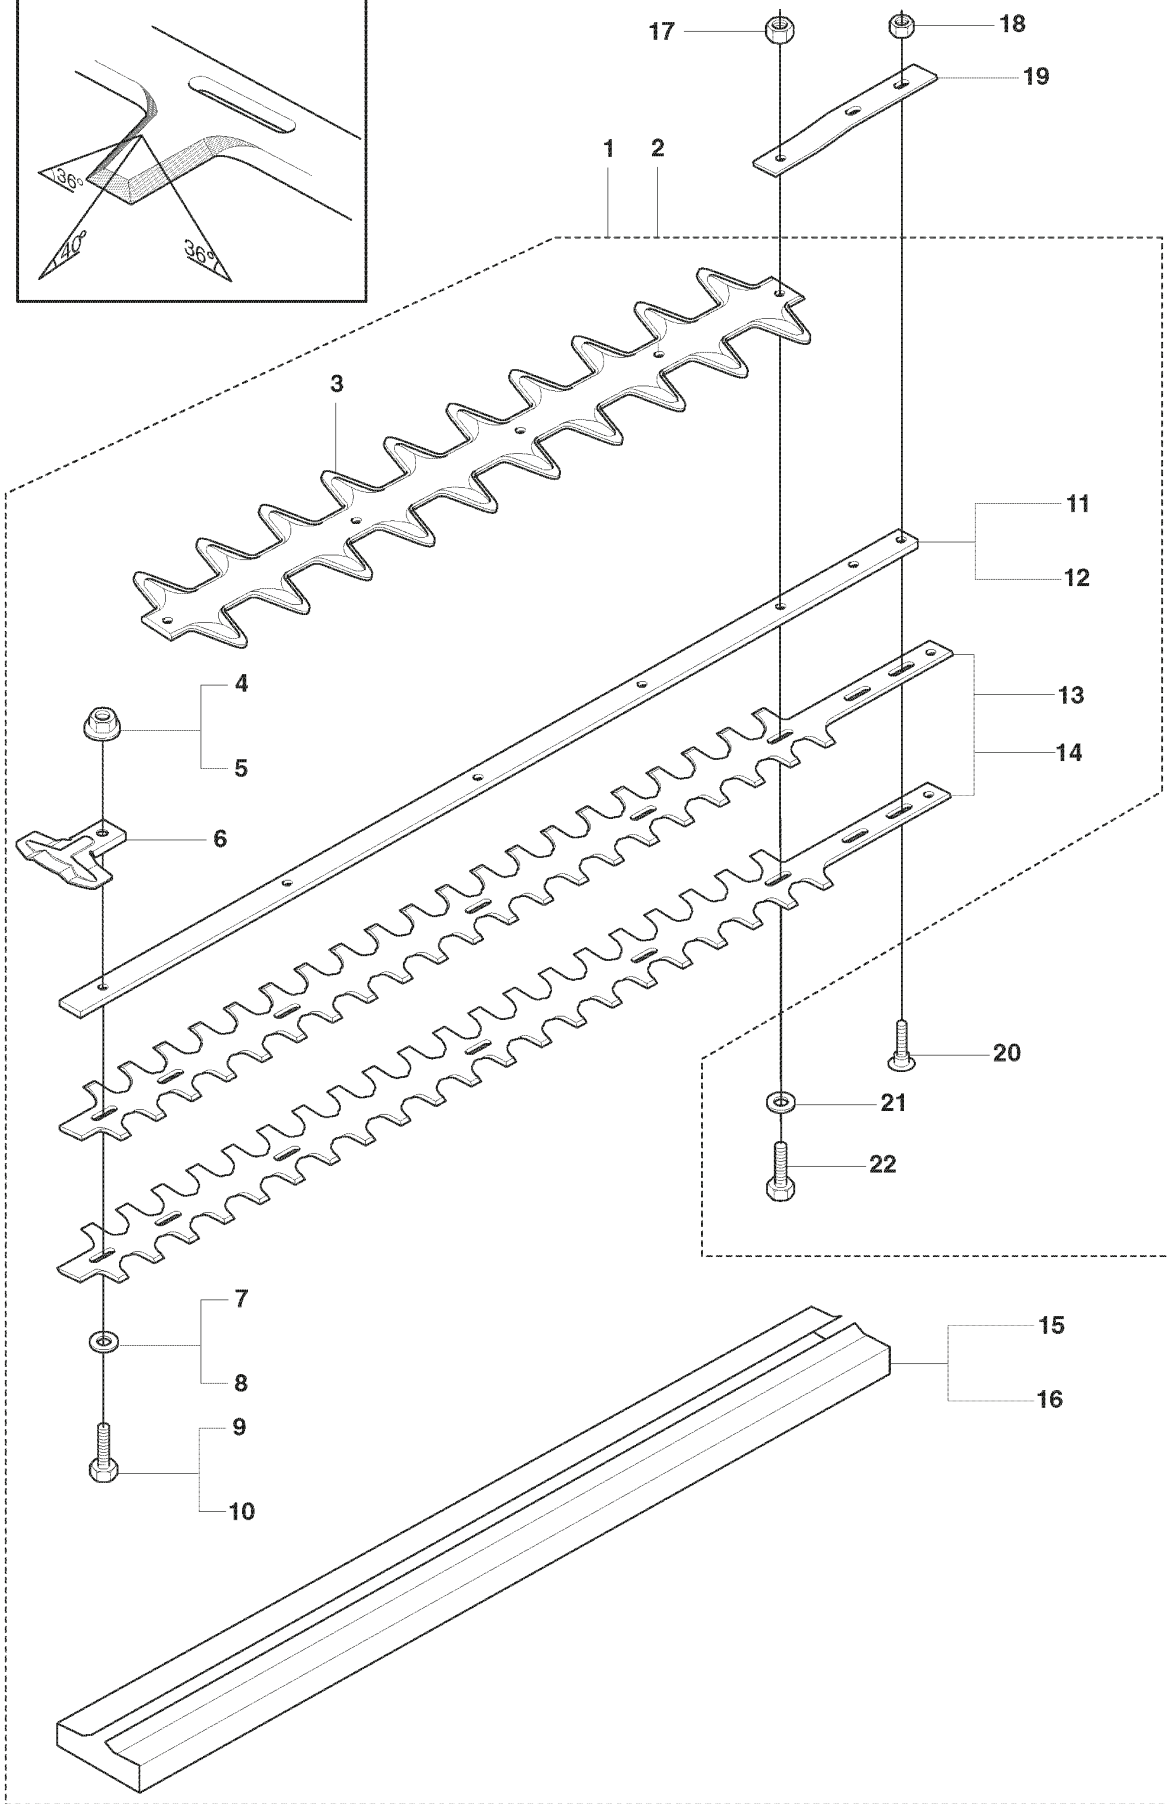

L

REF.	PART NO.	DESCRIPTION	REMARK	QTY.	KIT
1	537105609	CUTTING DECK	323HD60, 325HD60	1	
2	537105610	CUTTING DECK	323HD75	1	
3	537100301	PROTECTIVE PLATE		1	
4	503220006	HEXAGON NUT		5	
5	503220006	HEXAGON NUT		4	
6	537372001	COVER		1	
7	503230024	WASHER		5	
8	503230024	WASHER		4	
9	503201722	SCREW EHHM		5	
10	503201722	SCREW EHHM		4	
11	537107001	BEAM	325HD75	2	
12	537107002	BEAM	323HD60, 325HD60	1	
13	537100106	BLADE	325HD75	2	
14	537100105	BLADE	323HD60, 325HD60	2	
15	537110804	TRANSPORT GUARD	325HD75	1	
16	537110805	TRANSPORT GUARD	323HD60, 325HD60	1	
17	731231601	HEXAGON NUT		1	
18	503220005	HEXAGON NUT		2	
19	537050501	BASEPLATE		1	
20	503922802	SCREW		2	
21	503230024	WASHER		1	
22	725237271	SCREW EHHM		1	