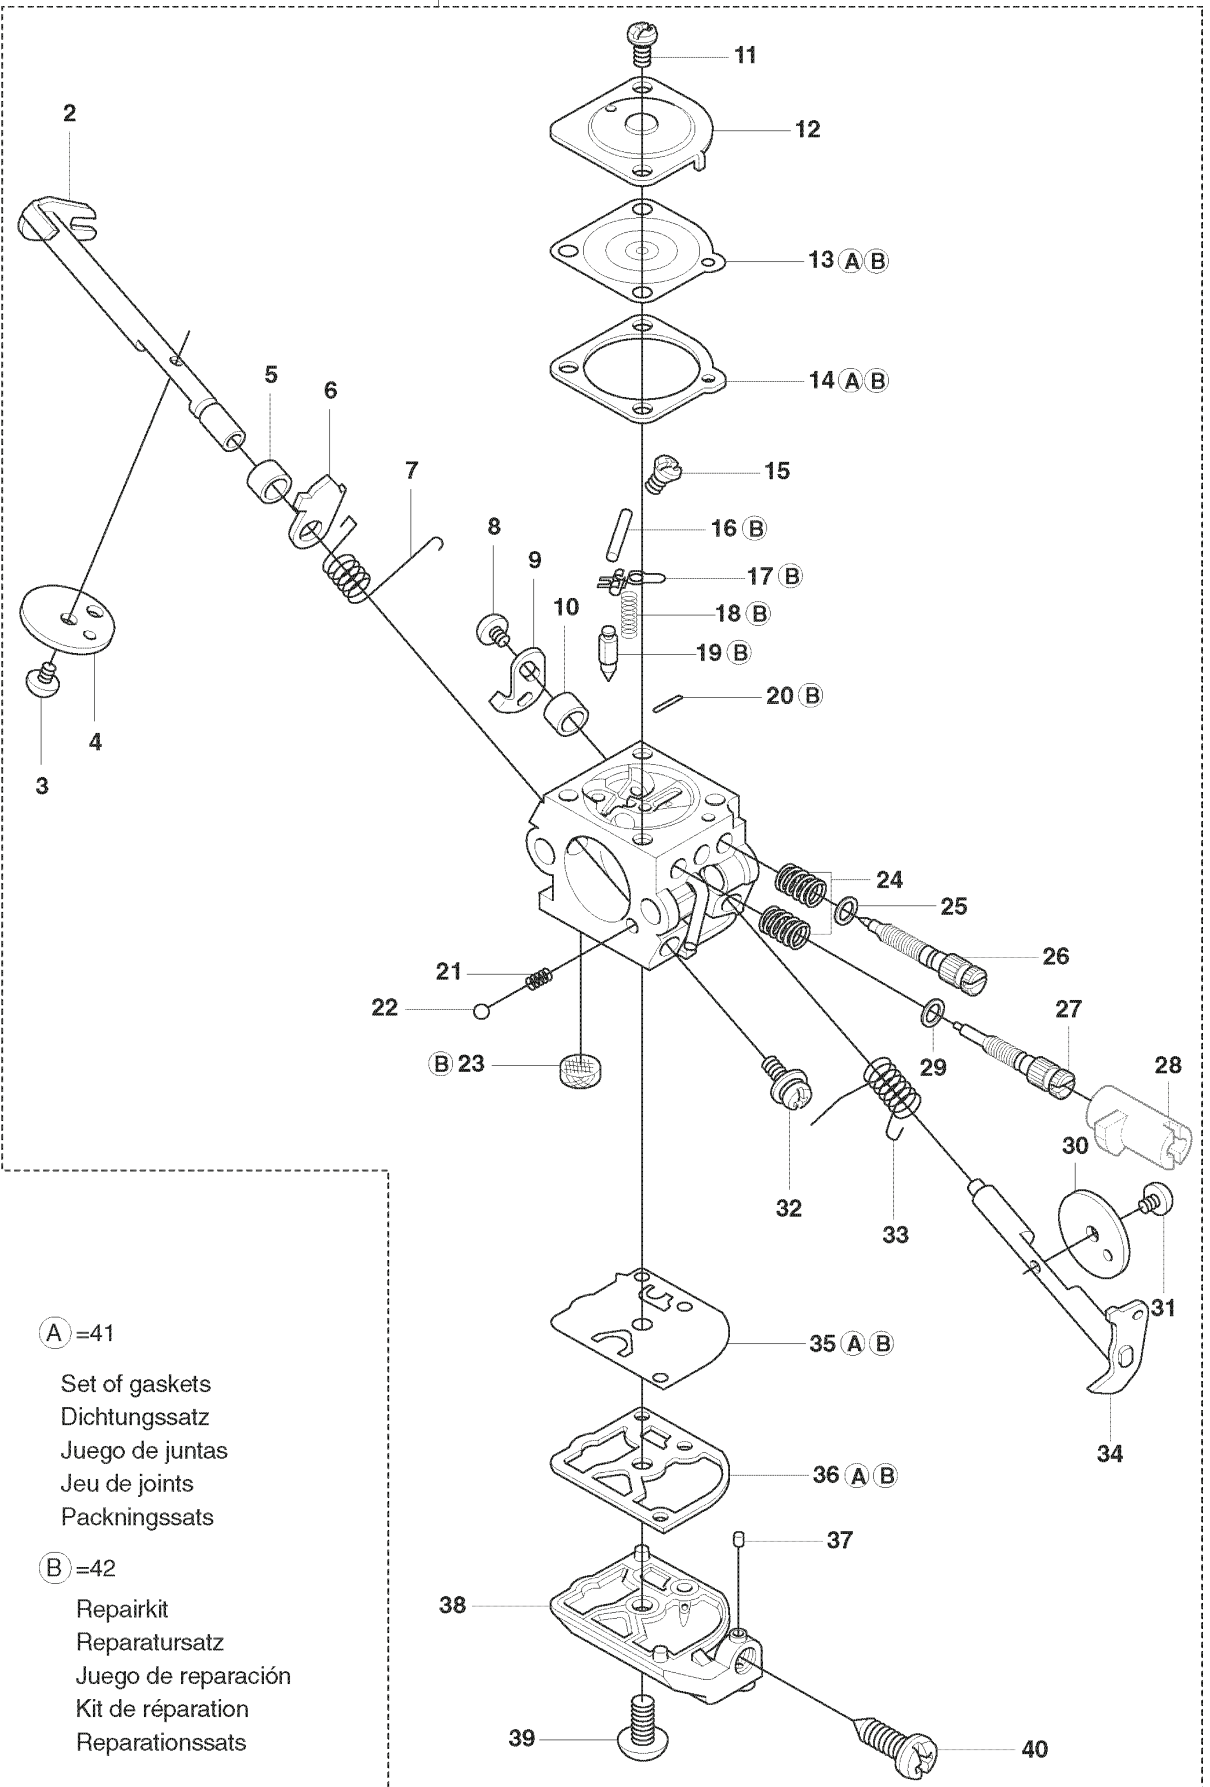

M

ZAMA C1Q - EL 26

(A) = 41

Set of gaskets
Dichtungssatz
Juego de juntas
Jeu de joints
Packningssats

(B) = 42

Repairkit
Reparatursatz
Juego de reparación
Kit de réparation
Reparationssats

REF.	PART NO.	DESCRIPTION	REMARK	QTY.	KIT
1	503283403	CARBURETTOR		1	
2	537020901	SHAFT ASSY		1	
3	503481801	SCREW		1	
4	537021101	VALVE		1	
5	503481901	COLLAR		1	
6	537143401	LEVER		1	
7	537021001	SPRING		1	
8	503479001	SCREW		1	
9	537019801	LEVER		1	
10	503478901	COLLAR		1	
11	503480501	SCREW		2	
12	503974301	COVER		1	
13	537048901	DIAPHRAGM		1	
14	537020401	GASKET		1	
15	503480101	SCREW		1	
16	503480001	PIN RETAINING SCREW		1	
17	503665901	LEVER		1	
18	537020301	SPRING		1	
19	503479701	VALVE		1	
20	537020801	PLUG		1	
21	537012601	SPRING		1	
22	537012501	BALL		1	
23	503535701	STRAINER		1	
24	503480801	SPRING		1	
25	503974001	WASHER		1	
26	537127801	SCREW		1	
27	537020601	SCREW		1	
28	537143501	RETAINER		1	
29	503974001	WASHER		1	
30	537019901	VALVE		1	
31	503479201	SCREW		1	
32	503755301	SCREW		1	
33	537019701	SPRING		1	
34	537019601	SHAFT ASSY		1	
35	537020001	DIAPHRAGM PUMP		1	
36	537020101	GASKET		1	
37	503481101	PIECE		1	
38	537020201	COVER		1	
39	503479601	SCREW		1	
40	537020701	SCREW		1	
41	531004552	GASKET KIT		1	
42	531004553	GASKET KIT		1