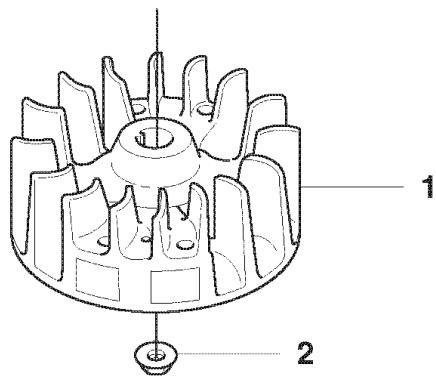

E

REF.	PART NO.	DESCRIPTION	REMARK	QTY.	KIT
1	537249602	FLYWHEEL		1	
2	731711651	HEXAGON NUT FLANGE		1	
3	504707601	IGNITION MODULE		1	
4	503216618	SCREW IHSCT		2	
5	537091701	SECURING PLATE		1	
6	537064402	COVER		1