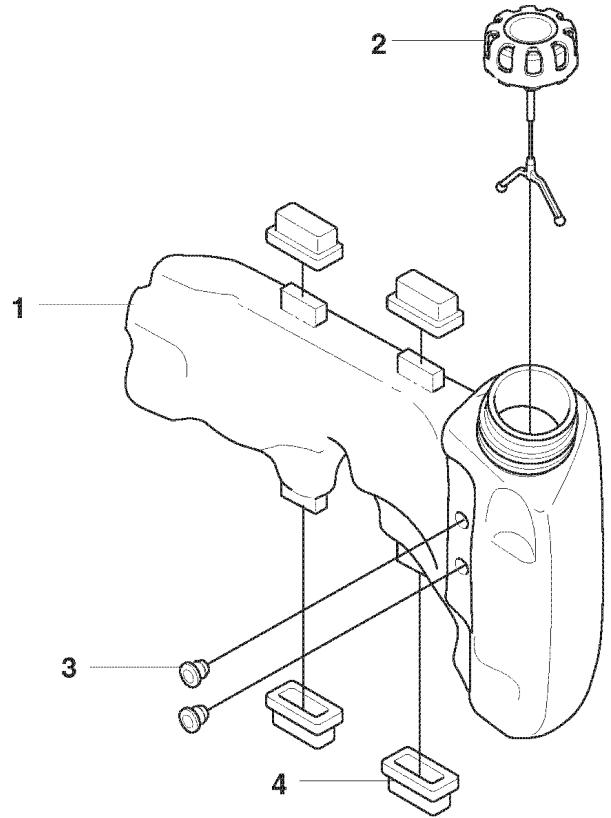

D

REF.	PART NO.	DESCRIPTION	REMARK	QTY.	KIT
1	503984703	FUEL TANK		1	
2	504113201	TANK CAP		1	
3	503735801	BUSHING		2	
4	503911001	SUSPENSION		4	
5	537184901	O-RING		1	
6	544325001	FUEL HOSE		1	
7	537184901	O-RING		1	
8	503443201	FUEL FILTER		1	
9	503936601	PURGE		1	
10	544977501	FUEL HOSE		2