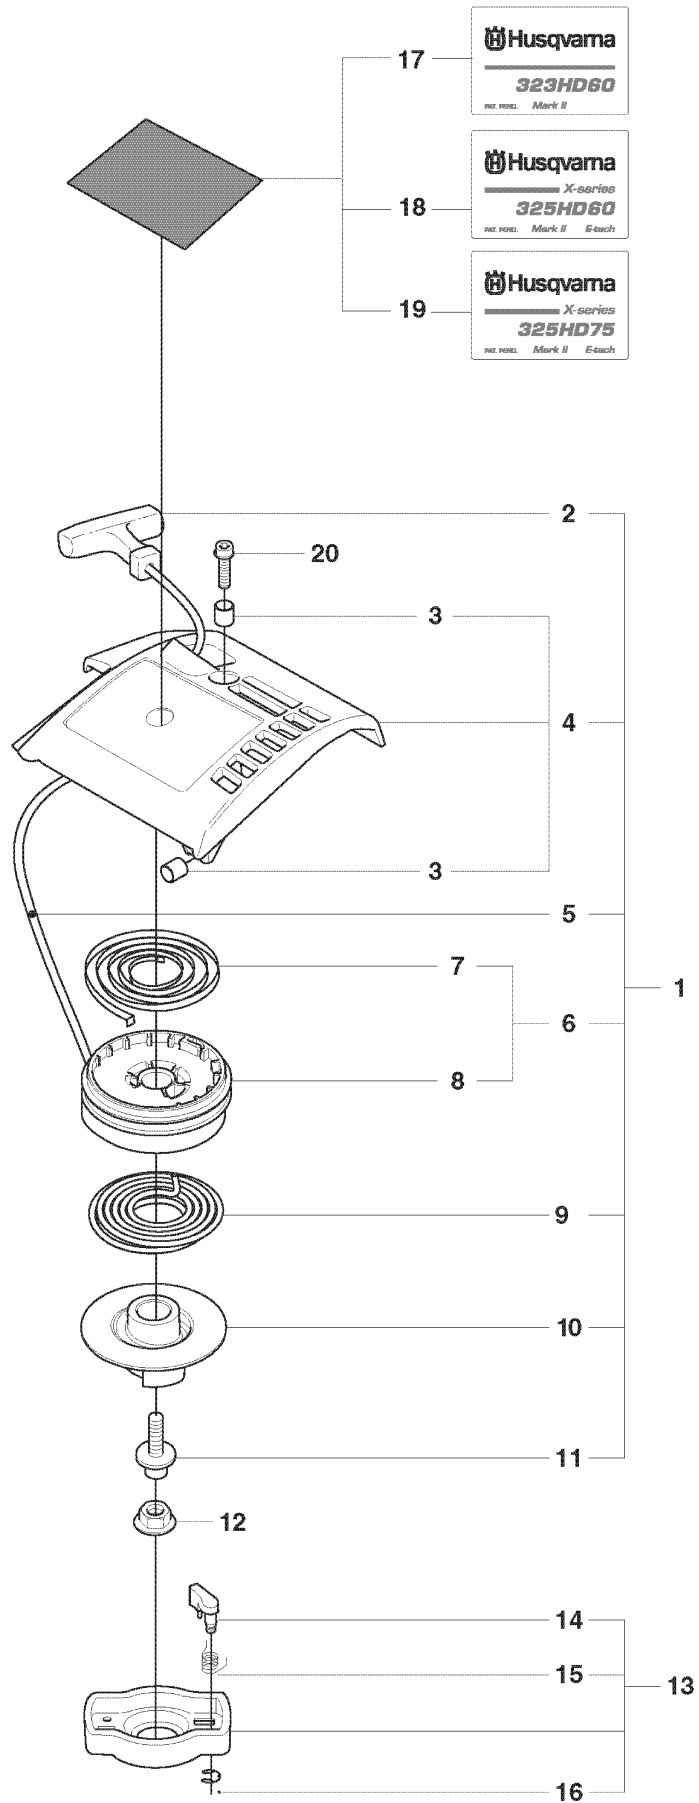

A

REF.	PART NO.	DESCRIPTION	REMARK	QTY.	KIT
1	544002502	STARTER ASSY		1	
2	537008401	STARTER HANDLE		1	
3	537379302	SPACING SLEEVE		3	
4	544002401	STARTER HOUSING		1	
5	503858901	STARTER ROPE		1	
6	544166501	STARTER PULLEY ASSY		1	
7	503859001	RECOIL SPRING		1	
8	544038601	STARTER PULLEY		1	
9	544038802	SPRING		1	
10	544038702	DRIVER		1	
11	503217725	SCREW IHSCCT		1	
12	731711651	HEXAGON NUT FLANGE		1	
13	503873302	BRIDGE		1	
14	503873502	STARTER PAWL		1	
15	503873601	SPRING		2	
16	735310820	E-CLIP		2	
17	537353411	LABEL		2	
18	537353420	LABEL		1	
19	537353421	LABEL		1	
20	503200316	SCREW IHSCFM		1