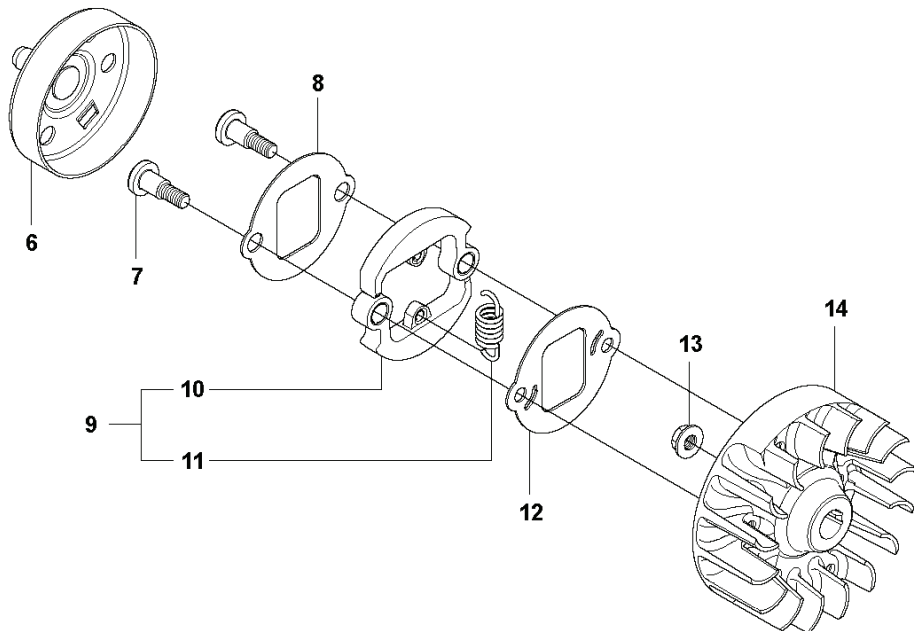

T Duo Balance
HARNESS

REF.	PART NO.	DESCRIPTION	REMARK	QTY.	KIT
1	537275701	HARNESS		1	
1	537275703	HARNESS	US	1	1
2	503996101	BAND		3	1
3	503996103	BAND		1	1
4	537113501	RETAINER		1	1
5	537288401	BUCKLE		1	1
6	537288301	BUCKLE		1	1
7	537275901	HIP PAD		1	1
8	502022801	HOOK		1	1
9	502023002	LOCK		1	1.8
10	586341001	SPRING		1	1.8
11	502022902	HOOK		1	1.8
12	735310920	E-CLIP		1	1.8
13	537175401	HIP PAD		3	1

P 327LS, LX, LDX, RX, RDX, RJX, 323RII
CRANK CASE

REF.	PART NO.	DESCRIPTION	REMARK	QTY.	KIT
1	537309601	SLEEVE		1	
2	503216825	SCREW IHSCFT		1	1
3	503216825	SCREW IHSCFT		1	1
4	537041209	CLUTCH COVER		1	
5	537425001	PROTECTIVE PLATE		1	4
6	503200316	SCREW IHSCFM	M5x16	1	4
7	537073601	SPRING		1	
8	503250501	BALL BEARING		1	4
9	537336701	CIRCLIP		1	4
10	537085203	CRANKCASE		1	
11	503200316	SCREW IHSCFM	M5x16	1	10
12	537066901	GASKET		1	10
13	537088501	GASKET		1	10
14	537066801	INSERT CRANKCASE		1	10
15	503200316	SCREW IHSCFM	M5x16	1	10
16	503200316	SCREW IHSCFM	M5x16	1	10
17	503216618	SCREW IHSCFT		1	10
18	503200316	SCREW IHSCFM	M5x16	1	10
19	503216618	SCREW IHSCFT		1	10
20	503200316	SCREW IHSCFM	M5x16	1	10
21	503217716	SCREW IHSCFT		1	10
22	503201412	SCREW IHSCFMO	M5x12	1	10
23	503200316	SCREW IHSCFM	M5x16	1	10

REF.	PART NO.	DESCRIPTION	REMARK	QTY.	KIT
1	502493601	SHORT CIRCUIT CABLE		1	
2	537434301	SPARK PLUG CAP		1	
3	503235109	SPARK PLUG	Champion RCJ 6Y	1	
4	544127001	IGNITION MODULE		1	
5	503216618	SCREW IHSCT		2	
6	537237501	CLUTCH DRUM ASSY		1	
7	503842902	SCREW		2	
8	537046702	WASHER		1	
9	537032201	CLUTCH ASSY		1	
10	503842801	CLUTCH SHOE		2	9
11	503816001	CLUTCH SPRING		1	9
12	537046802	WASHER		1	
13	731711651	HEXAGON NUT FLANGE		1	
14	537249602	FLYWHEEL		1	
15	501485601	CONTACT SPRING		1	