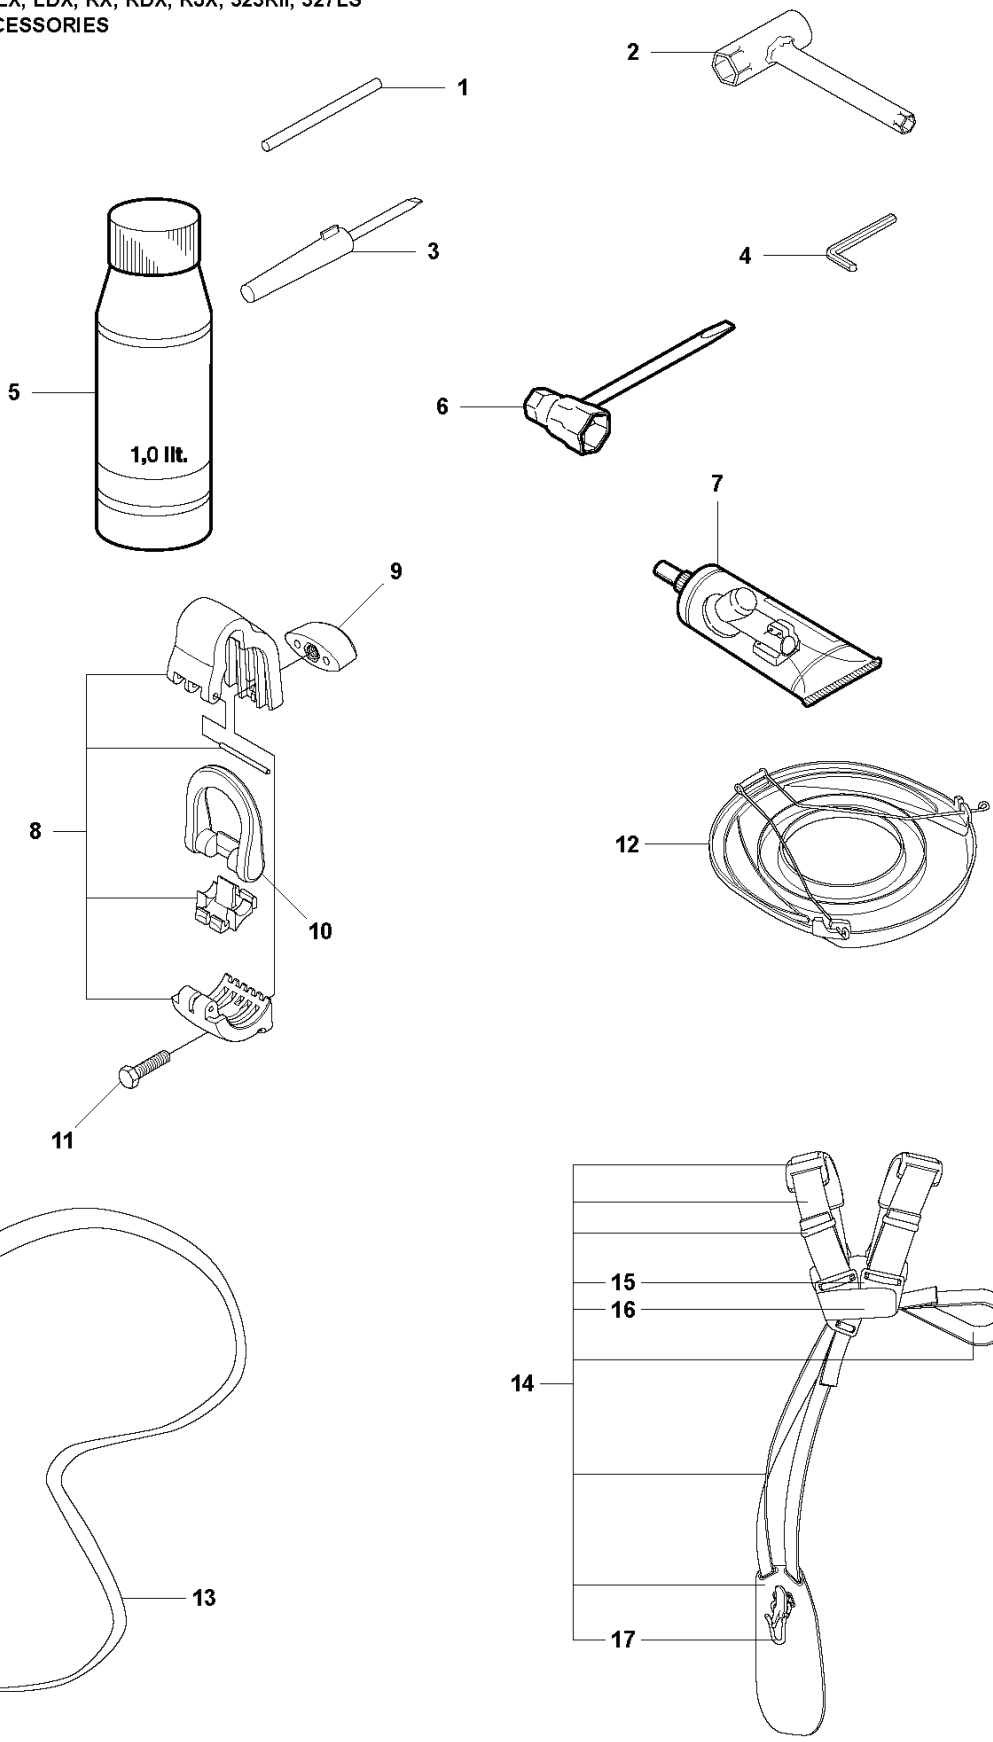

323 RII, 20120100001-Current

SPARE PARTS LIST

S2 327LX, LDX, RX, RDX, RJX, 323RII, 327LS
ACCESSORIES

REF.	PART NO.	DESCRIPTION	REMARK	QTY.	KIT
1	502285901	STOP		1	
2	502114602	SOCKET WRENCH		1	
3	501600203	SCREWDRIVER		1	
4	502215801	WRENCH		1	
5	531009248	FILTER OIL		1	
6	501691701	COMBINATION WRENCH		1	
7	503976401	GREASE		1	
8	537353601	LOOP		1	
9	537130402	KNOB		1	
10	537350101	LOOP		1	
11	725233151	SCREW		1	
12	537312901	TRANSPORT GUARD	200-275 mm	1	
13	537216201	HARNESS		1	
13	537216202	HARNESS	USA	1	
14	537216301	HARNESS		1	
14	537216302	HARNESS	USA	1	
15	503734001	FRONT PIECE		1	14
16	503734102	BUCKLE		1	14
17	502022802	WELT HOOK		1	14

S 327LS, LX, LDX, RX, RDX, RJX, 323RII
ACCESSORIES

REF.	PART NO.	DESCRIPTION	REMARK	QTY.	KIT
1	544044210	SAW BLADE GUARD	Captive screws 323Rll, 327Rx	1	
2	573994304	SCREW IHSCFMO	Captive screws	2	1
3	574568001	CLAMP	Captive screws	1	1
4	537293401	ADAPTER		1	1
5	574564902	BLADE GUARD	Captive screws	1	1
6	503200316	SCREW IHSCFM	Captive screws	4	1
7	574039501	LOCK NUT	Captive screws	4	1
8	503977101	TRIMMER GUARD ASSY	327Lx, 327LDx	1	
9	503210716	SCREW IHST		1	8
10	503798801	BLADE		1	8
11	503934202	COMBINATION GUARD	323Rll, 327Rx	1	
12	503210716	SCREW IHST		1	11
13	503798801	BLADE		1	11