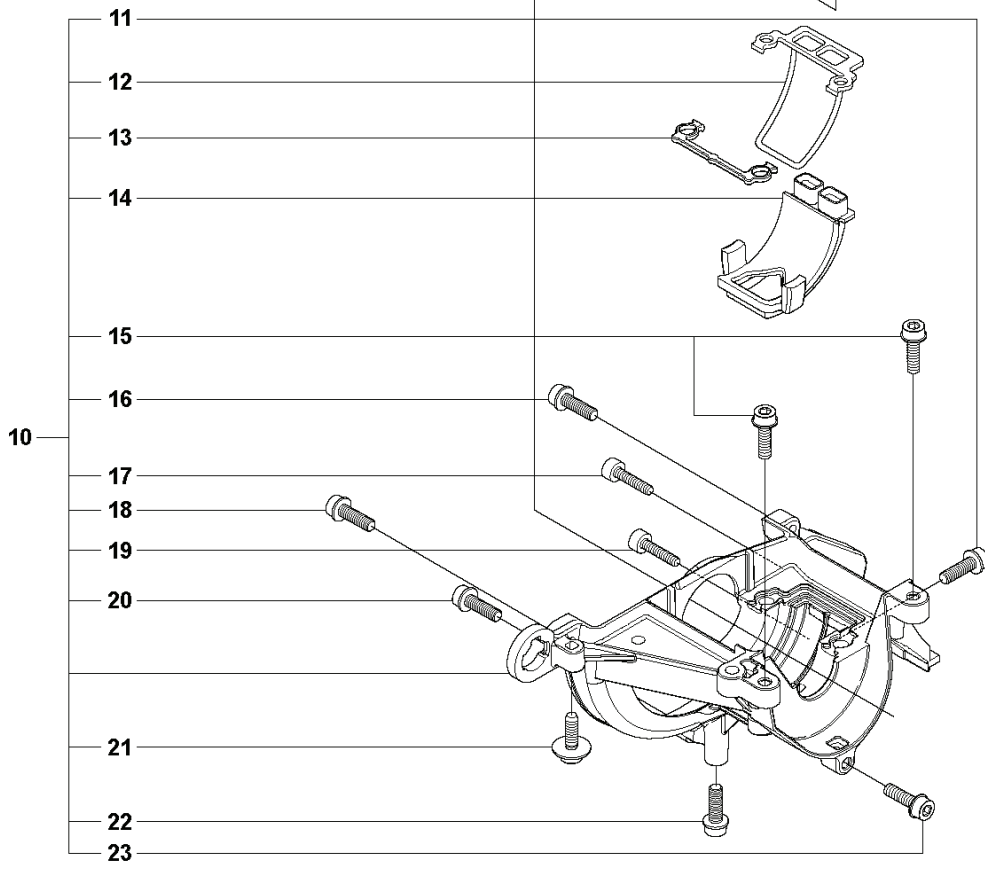

P 327LS, LX, LDX, RX, RDX, RJX, 323RII
CRANK CASE

REF.	PART NO.	DESCRIPTION	REMARK	QTY.	KIT
1	537309601	SLEEVE		1	
2	503216825	SCREW IHSCFT		1	1
3	503216825	SCREW IHSCFT		1	1
4	537041209	CLUTCH COVER		1	
5	537425001	PROTECTIVE PLATE		1	4
6	503200316	SCREW IHSCFM	M5x16	1	4
7	537073601	SPRING		1	
8	503250501	BALL BEARING		1	4
9	537336701	CIRCLIP		1	4
10	537085203	CRANKCASE		1	
11	503200316	SCREW IHSCFM	M5x16	1	10
12	537066901	GASKET		1	10
13	537088501	GASKET		1	10
14	537066801	INSERT CRANKCASE		1	10
15	503200316	SCREW IHSCFM	M5x16	1	10
16	503200316	SCREW IHSCFM	M5x16	1	10
17	503216618	SCREW IHSCFT		1	10
18	503200316	SCREW IHSCFM	M5x16	1	10
19	503216618	SCREW IHSCFT		1	10
20	503200316	SCREW IHSCFM	M5x16	1	10
21	503217716	SCREW IHSCFT		1	10
22	503201412	SCREW IHSCFMO	M5x12	1	10
23	503200316	SCREW IHSCFM	M5x16	1	10