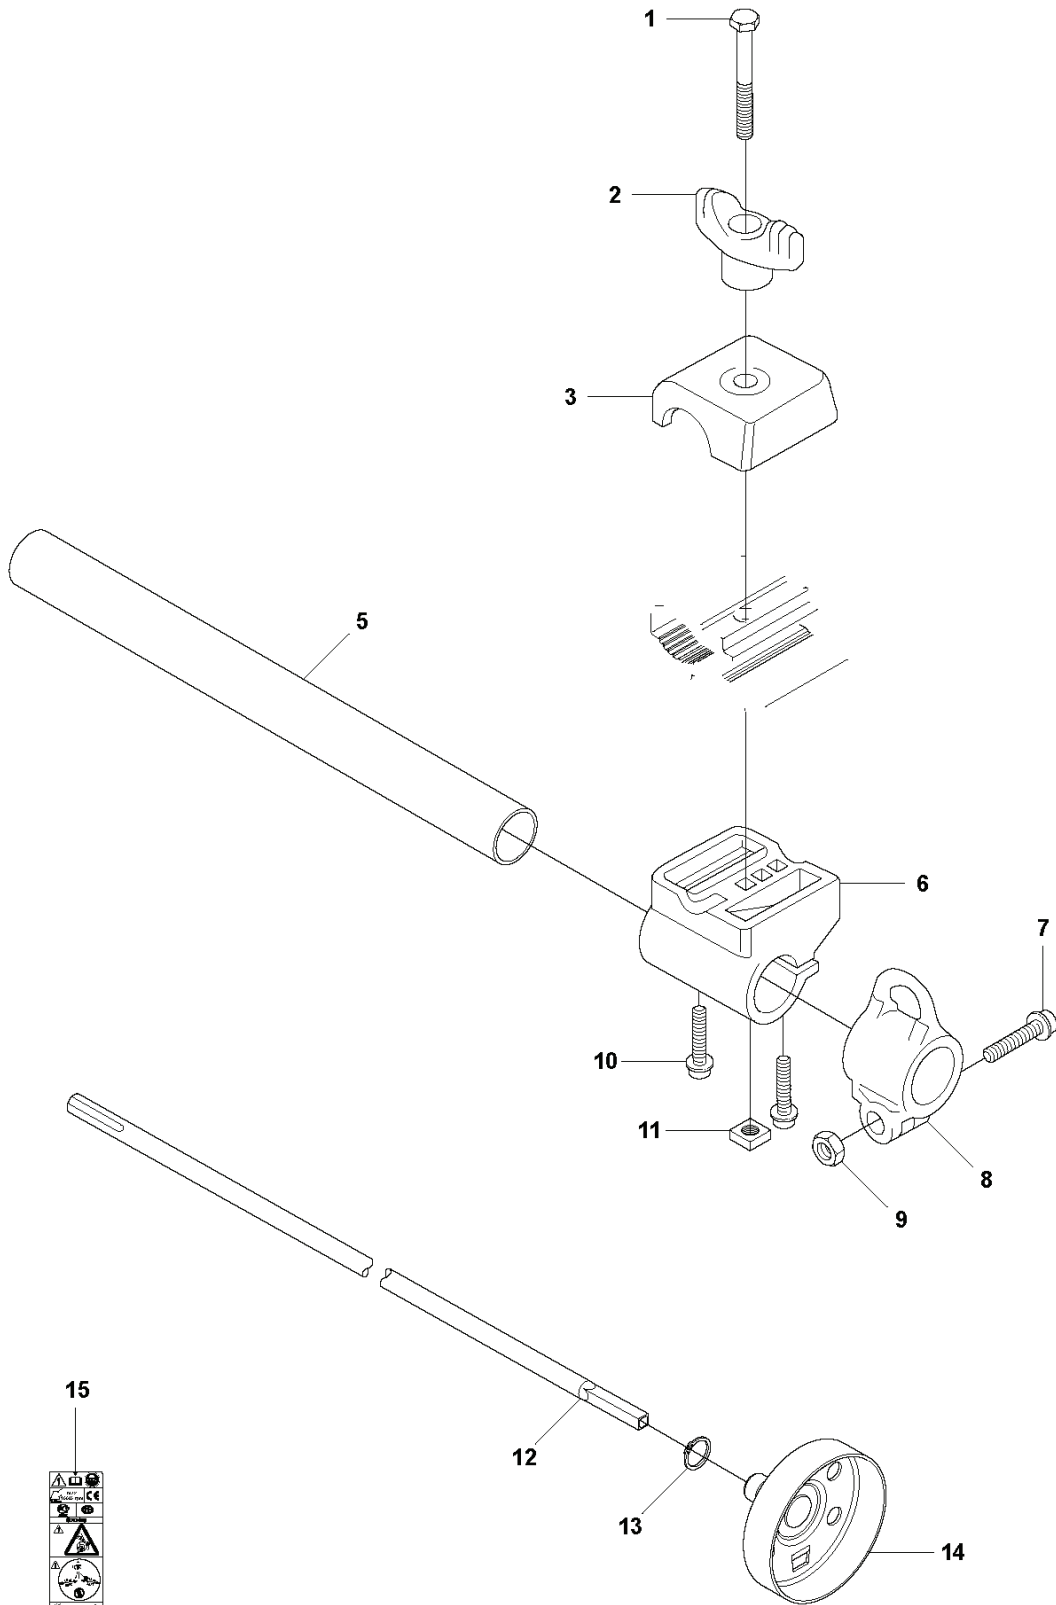

T Duo Balance
HARNESS

REF.	PART NO.	DESCRIPTION	REMARK	QTY.	KIT
1	537275701	HARNESS		1	
1	537275703	HARNESS	US	1	1
2	503996101	BAND		3	1
3	503996103	BAND		1	1
4	537113501	RETAINER		1	1
5	537288401	BUCKLE		1	1
6	537288301	BUCKLE		1	1
7	537275901	HIP PAD		1	1
8	502022801	HOOK		1	1
9	502023002	LOCK		1	1.8
10	586341001	SPRING		1	1.8
11	502022902	HOOK		1	1.8
12	735310920	E-CLIP		1	1.8
13	537175401	HIP PAD		3	1

REF.	PART NO.	DESCRIPTION	REMARK	QTY.	KIT
1	502493601	SHORT CIRCUIT CABLE		1	
2	537434301	SPARK PLUG CAP		1	
3	503235109	SPARK PLUG	Champion RCJ 6Y	1	
4	544127001	IGNITION MODULE		1	
5	503216618	SCREW IHSCT		2	
6	537237501	CLUTCH DRUM ASSY		1	
7	503842902	SCREW		2	
8	537046702	WASHER		1	
9	537032201	CLUTCH ASSY		1	
10	503842801	CLUTCH SHOE		2	9
11	503816001	CLUTCH SPRING		1	9
12	537046802	WASHER		1	
13	731711651	HEXAGON NUT FLANGE		1	
14	537249602	FLYWHEEL		1	
15	501485601	CONTACT SPRING		1	

D 323R/II
SHAFT

REF.	PART NO.	DESCRIPTION	REMARK	QTY.	KIT
1	725238651	SCREW EHHM		1	
2	503879001	KNOB		1	
3	503722901	COVER		1	
5	503888801	TUBE		1	
6	503882301	BRACKET		1	
7	503200716	SCREW IHSCFM		1	
8	503941001	HOOK		1	
9	731231401	HEXAGON NUT		1	
10	503217525	SCREW IHSCFT		2	
11	502197101	SQUARE NUT		1	
12	537234801	DRIVE SHAFT		1	
13	735311200	CIRCLIP		1	
14	537237501	CLUTCH DRUM ASSY		1	
15	589295101	LABEL		1	