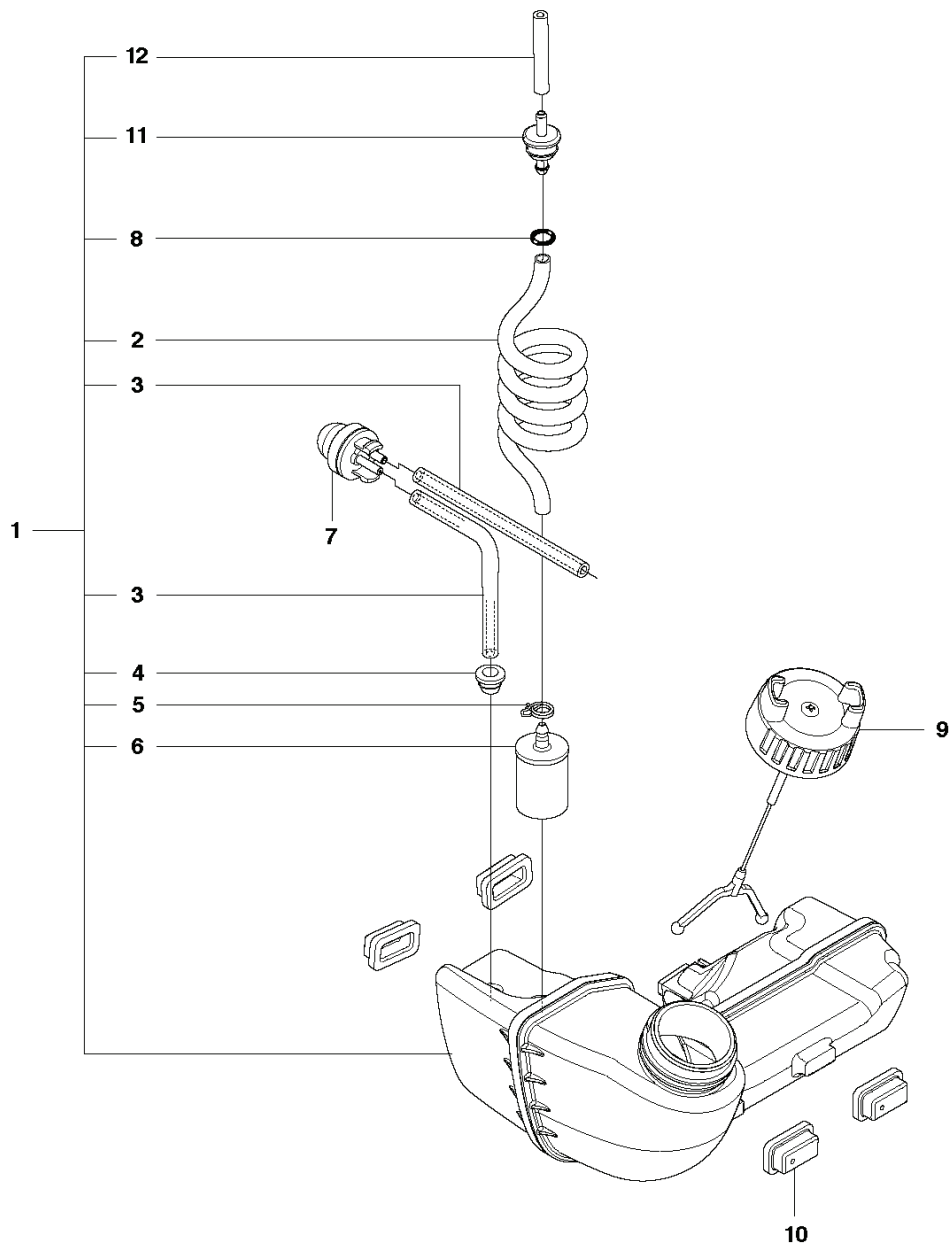

L 327LS, LX, LDX, RX, RDX, RJX, 323RII
FUEL TANK

REF.	PART NO.	DESCRIPTION	REMARK	QTY.	KIT
1	584258001	FUEL TANK ASSY		1	
2	581756201	FUEL HOSE		1	1
3	537042401	FUEL HOSE		2	1
4	503735801	BUSHING		1	1
5	504022401	HOSE CLAMP		1	1
6	503443201	FUEL FILTER		1	1
7	503936601	PURGE		1	
8	537184901	O-RING		1	1
9	544889702	TANK CAP		1	
10	503911001	SUSPENSION		4	
11	578295601	HOSE NIPPLE		1	1
12	578906802	FUEL HOSE		1