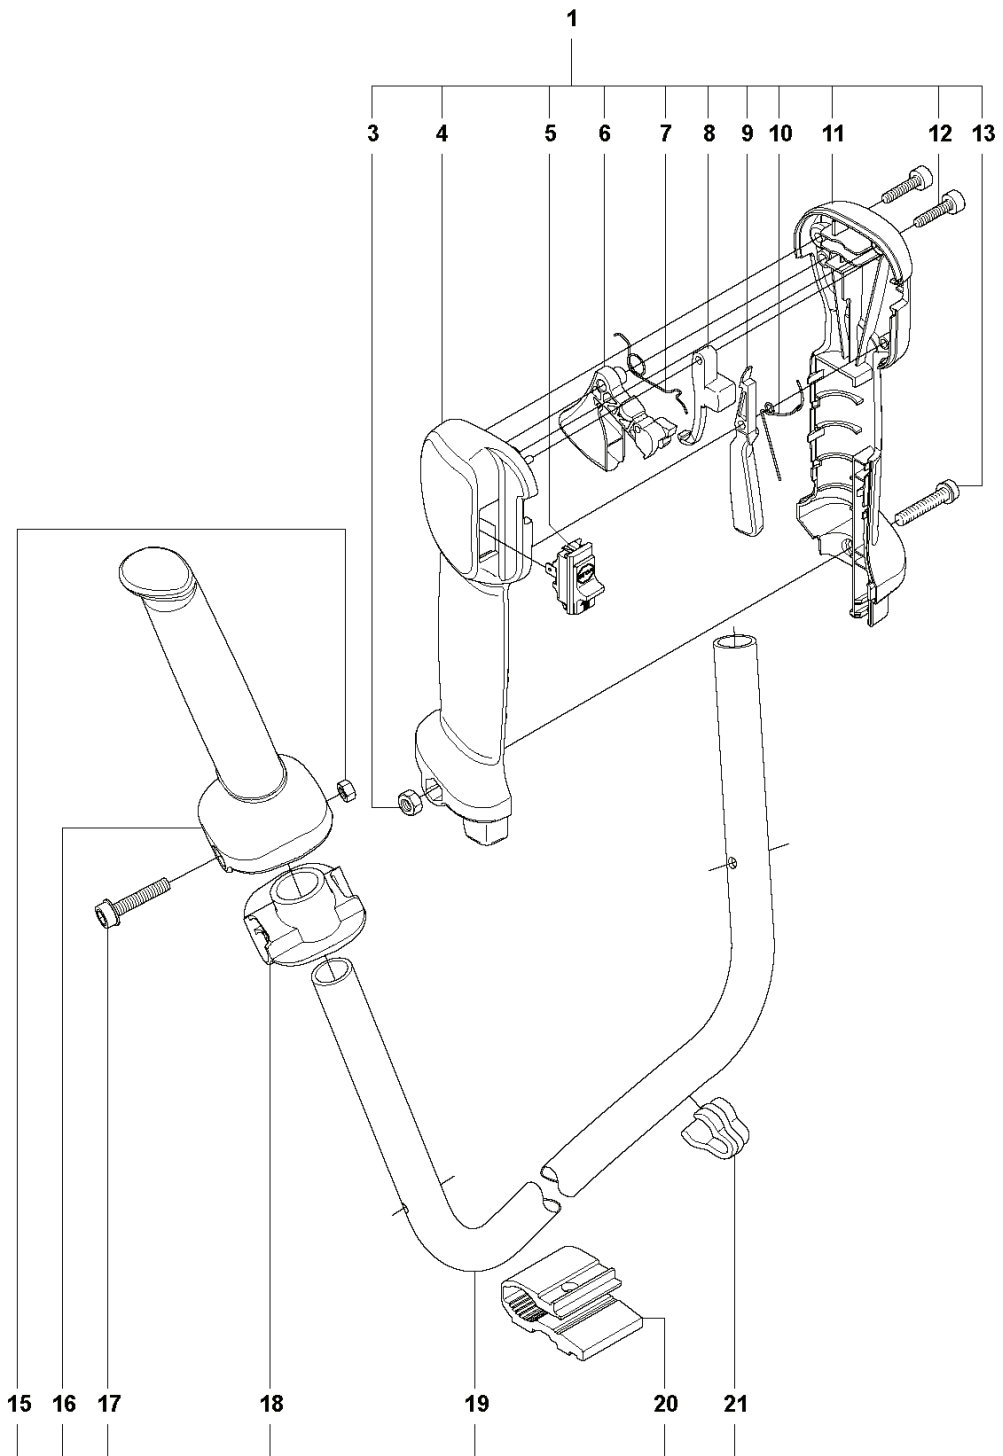

F 323RII, 327Rx
THROTTLE CONTROLS & HANDLE BAR

REF.	PART NO.	DESCRIPTION	REMARK	QTY.	KIT
1	537424513	HANDLE ASSY		1	
2	502654101	THROTTLE CABLE		1	
3	503221013	HEXAGON NUT		1	1
4	537160203	HANDLE HALF	323 RII	1	1
5	537419001	SWITCH		1	1
6	506497701	THROTTLE CONTROL		1	9
7	537174201	SPRING THROTTLE TRIG		1	1
8	537160701	THROTTLE LOCKOUT		1	1
9	506497701	THROTTLE CONTROL		1	16
10	537174301	SPRING		1	1
11	537160301	HANDLE HALF	323 RII	1	1
12	503216618	SCREW IHSCCT		2	1
13	503200735	SCREW IHSCFM		1	1
14	503724309	HANDLEBAR		1	
15	731231401	HEXAGON NUT		1	14
16	537172801	HANDLE		1	14
17	503200245	SCREW IHSCFM		1	14
18	537172901	COVER		1	14
19	502199503	HANDLEBAR	High (323 RII)	1	14
20	503750001	HANDLEBAR BRACKET		1	14
21	502211201	STAPLE		1	14
22	503216618	SCREW IHSCCT		1	2
23	502531602	SHORT CIRCUIT CABLE		1	2
24	537173901	THROTTLE CABLE ASSY		1	2