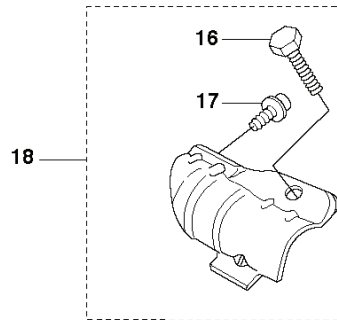

A 327LS, LX, LDX, RX, RDX, RJX, 323R11
BEVEL GEAR

REF.	PART NO.	DESCRIPTION	REMARK	QTY.	KIT
1	537199202	BEVEL GEAR ASSY		1	
2	503856301	NUT		1	1
3	537285601	SUPPORT FLANGE		1	1
4	537292601	CUP		1	1
5	537234901	DRIVER ASSY		1	1
6	735312810	CIRCLIP		1	1
7	503252401	BALL BEARING		1	1
8	738219800	BALL BEARING		1	1
9	503201501	SCREW		1	1
10	503201412	SCREW IHSCFMO		1	1
11	503200725	SCREW IHSCFM		1	1
12	738219900	BALL BEARING		1	1
13	738219902	BALL BEARING		1	1
14	735311100	CIRCLIP		1	1
15	735312510	CIRCLIP		1	1
16	725237051	SCREW		1	18
17	503200712	SCREW IHSCFM		1	18
18	574306901	CLAMP	Captive screws	1	
20	537333701	GEAR HOUSING		1