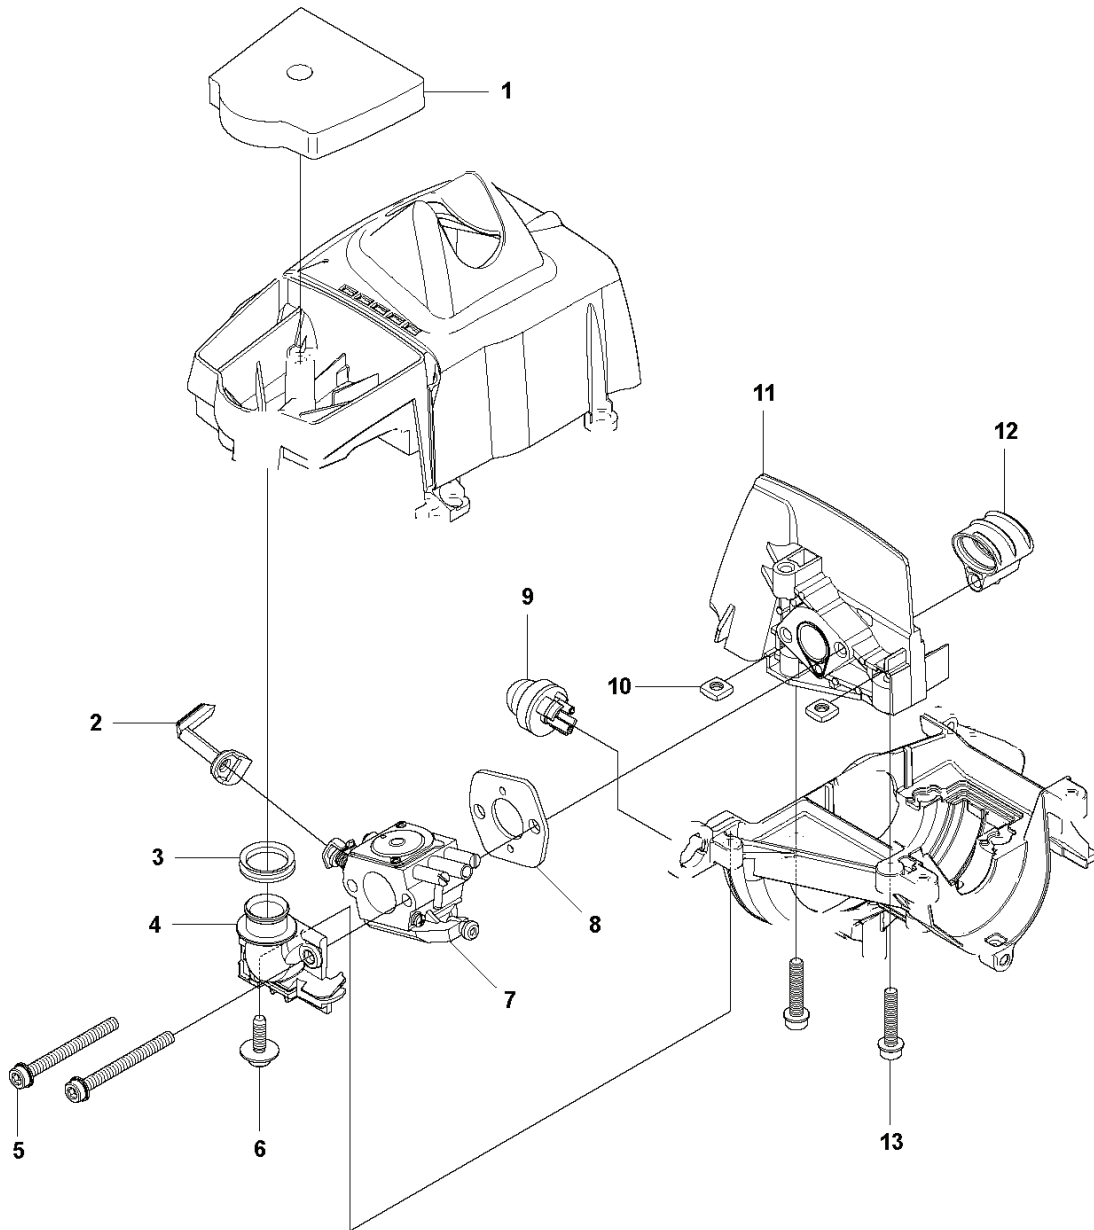

J 327LX, LDX, RX, RDX, RJX, LX, 323RII
CARBURETOR & AIR FILTER

REF.	PART NO.	DESCRIPTION	REMARK	QTY.	KIT
1	537143101	AIR FILTER ASSY		1	
2	503962501	CHOKE CONTROL		1	
3	740681121	V-RING		1	
4	502499001	BRACKET		1	
5	503217550	SCREW IHSCFT		2	
6	503217716	SCREW IHSCFT		1	
7	503283401	CARBURETTOR	Zama C1Q-EL24, NOT FOR US	1	
7	576019801	CARBURETTOR	Hualong HQ-2, only option for US	1	
8	503497101	GASKET		1	
9	503936601	PURGE		1	
10	503226504	SQUARE NUT		2	
11	503910901	INSULATION WALL		1	
12	503942601	INLET PIPE		1	
13	503200325	SCREW IHSCFM		2	
14	505271001	FILTER		1