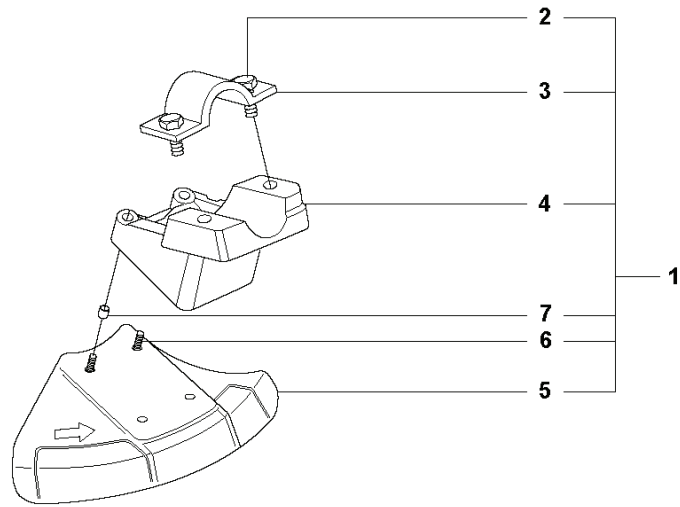

S 327LS, LX, LDX, RX, RDX, RJX, 323RII
ACCESSORIES

REF.	PART NO.	DESCRIPTION	REMARK	QTY.	KIT
1	544044210	SAW BLADE GUARD	Captive screws 323Rll, 327Rx	1	
2	573994304	SCREW IHSCFMO	Captive screws	2	1
3	574568001	CLAMP	Captive screws	1	1
4	537293401	ADAPTER		1	1
5	574564902	BLADE GUARD	Captive screws	1	1
6	503200316	SCREW IHSCFM	Captive screws	4	1
7	574039501	LOCK NUT	Captive screws	4	1
8	503977101	TRIMMER GUARD ASSY	327Lx, 327LDx	1	
9	503210716	SCREW IHST		1	8
10	503798801	BLADE		1	8
11	503934202	COMBINATION GUARD	323Rll, 327Rx	1	
12	503210716	SCREW IHST		1	11
13	503798801	BLADE		1	11