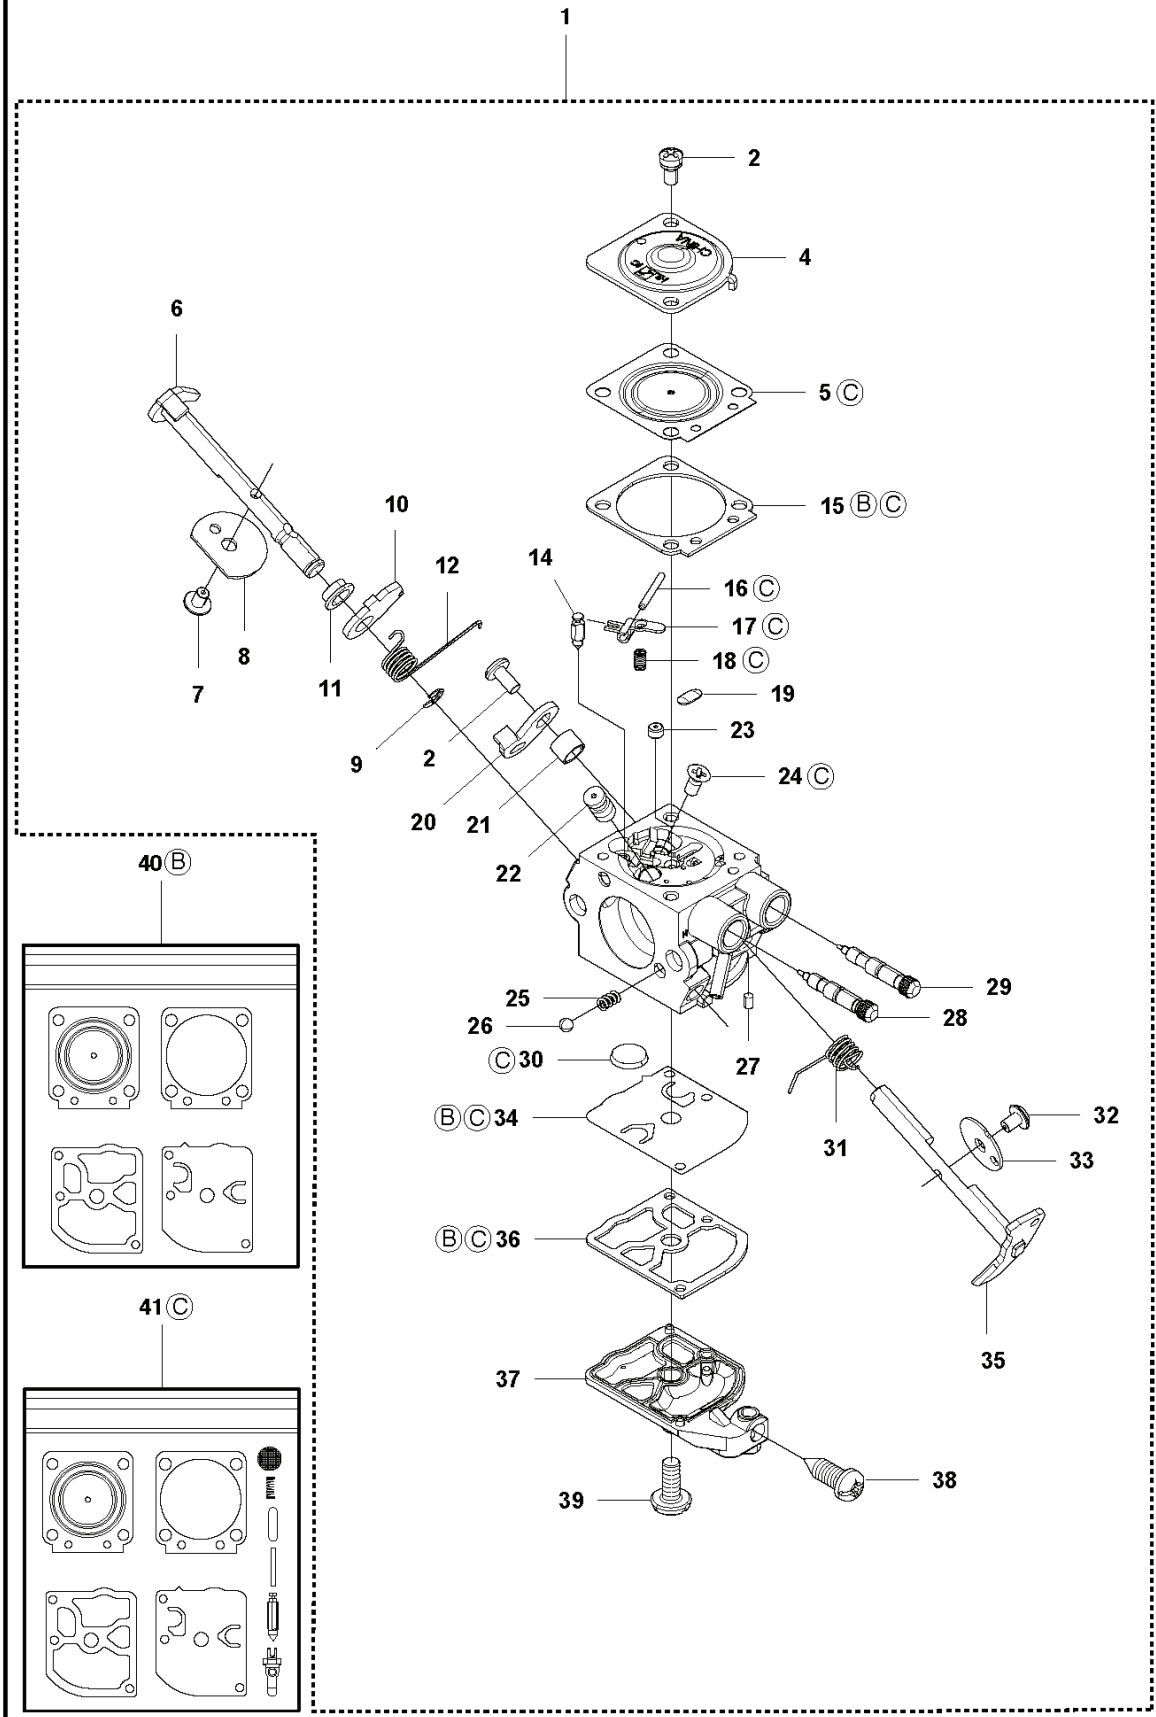

CARBURETOR (only option for US)

Hualong HQ-2

REF.	PART NO.	DESCRIPTION	REMARK	QTY.	KIT
1	576019801	CARBURETTOR	Hualong HQ-2. only option for US	1	
40	581743501	GASKET KIT		1	1
41	581743701	REPAIR KIT		1	1