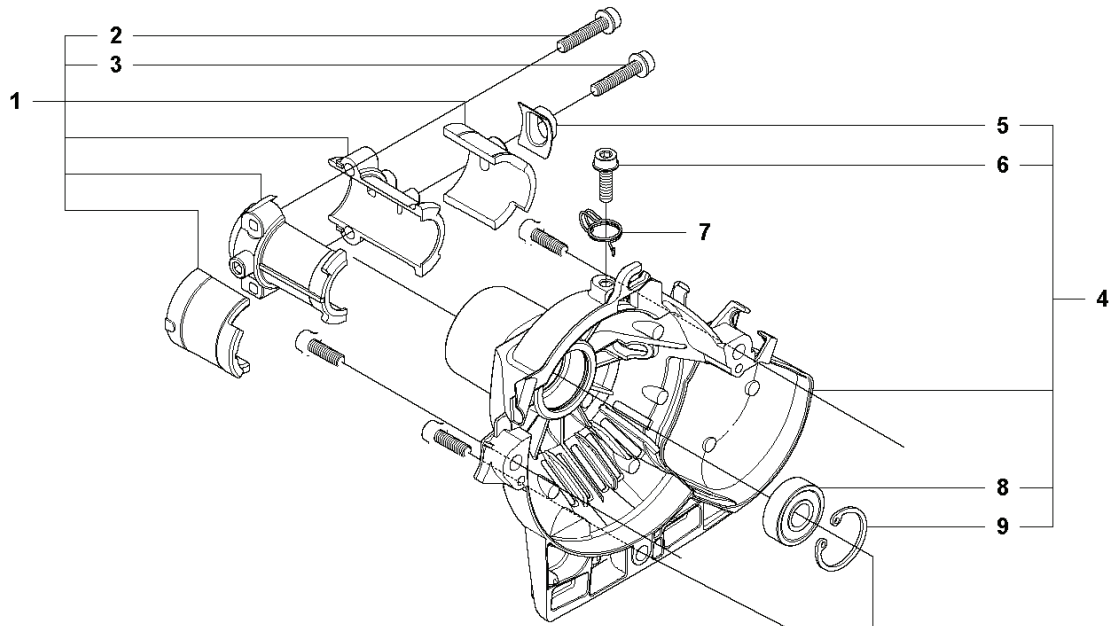

P 327LS, LX, LDX, RX, RDX, RJX, 323RII
CRANK CASE

REF.	PART NO.	DESCRIPTION	REMARK	QTY.	KIT
1	537309601	SLEEVE		1	
2	503216825	SCREW IHSCFT		1	1
3	503216825	SCREW IHSCFT		1	1
4	537041209	CLUTCH COVER		1	
5	537425001	PROTECTIVE PLATE		1	4
6	503200316	SCREW IHSCFM	M5x16	1	4
7	537073601	SPRING		1	
8	503250501	BALL BEARING		1	4
9	537336701	CIRCLIP		1	4
10	537085203	CRANKCASE		1	
11	503200316	SCREW IHSCFM	M5x16	1	10
12	537066901	GASKET		1	10
13	537088501	GASKET		1	10
14	537066801	INSERT CRANKCASE		1	10
15	503200316	SCREW IHSCFM	M5x16	1	10
16	503200316	SCREW IHSCFM	M5x16	1	10
17	503216618	SCREW IHSCFT		1	10
18	503200316	SCREW IHSCFM	M5x16	1	10
19	503216618	SCREW IHSCFT		1	10
20	503200316	SCREW IHSCFM	M5x16	1	10
21	503217716	SCREW IHSCFT		1	10
22	503201412	SCREW IHSCFMO	M5x12	1	10
23	503200316	SCREW IHSCFM	M5x16	1	10