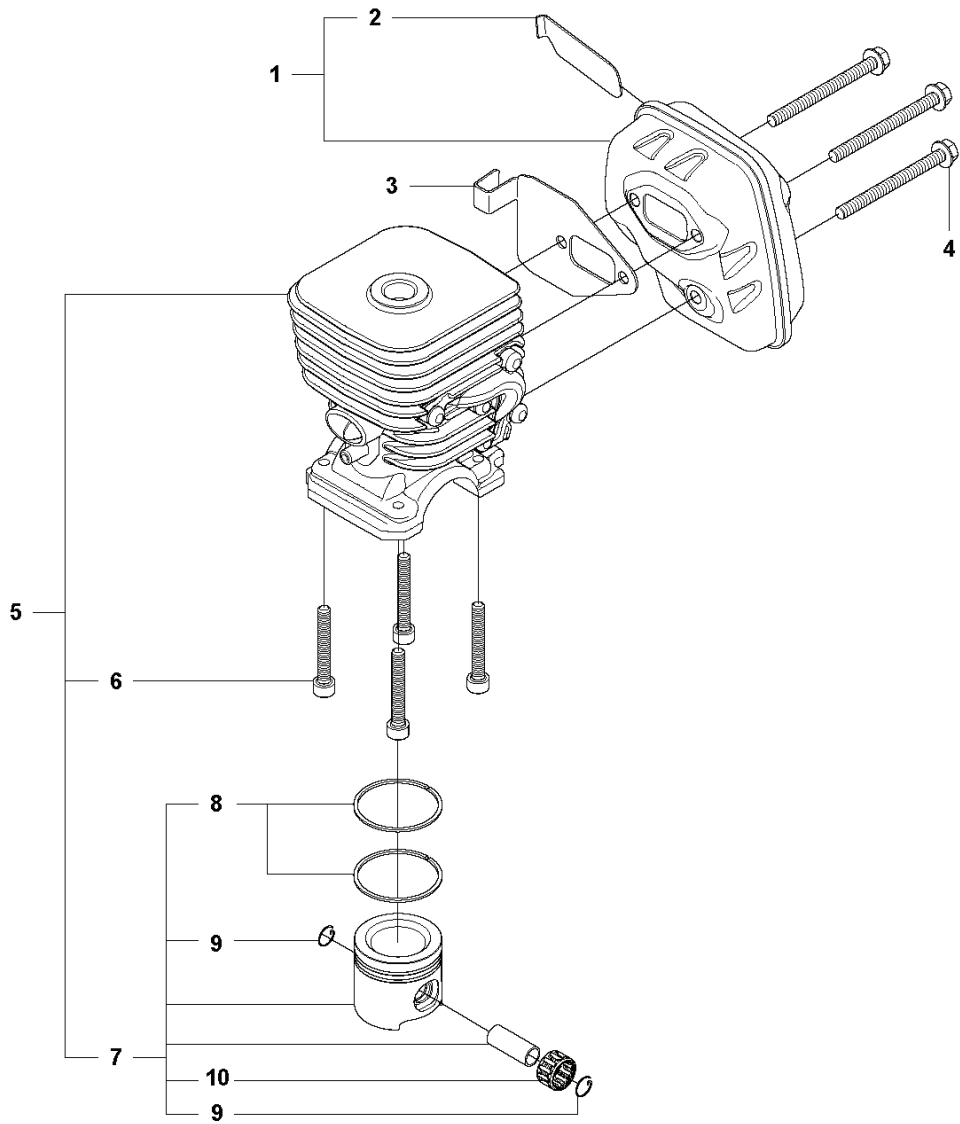

N 327LS, LX, LDX, RX, RDX, RJX, 323R11
CYLINDER PISTON & MUFFLER

REF.	PART NO.	DESCRIPTION	REMARK	QTY.	KIT
1	537221704	MUFFLER ASSY	Cat.	1	
2	537221801	SPARK ARRESTER SCREEN		1	1
3	537014101	GASKET		1	
4	502078101	SCREW EHIHFH		3	
5	537085103	CYLINDER	Ø=34mm	1	
6	503200735	SCREW IHSCFM		4	5
7	537405902	PISTON		1	5
8	537406201	PISTON RING		1	7
9	737440800	CIRCLIP		1	7
10	503712201	BEARING		1	7