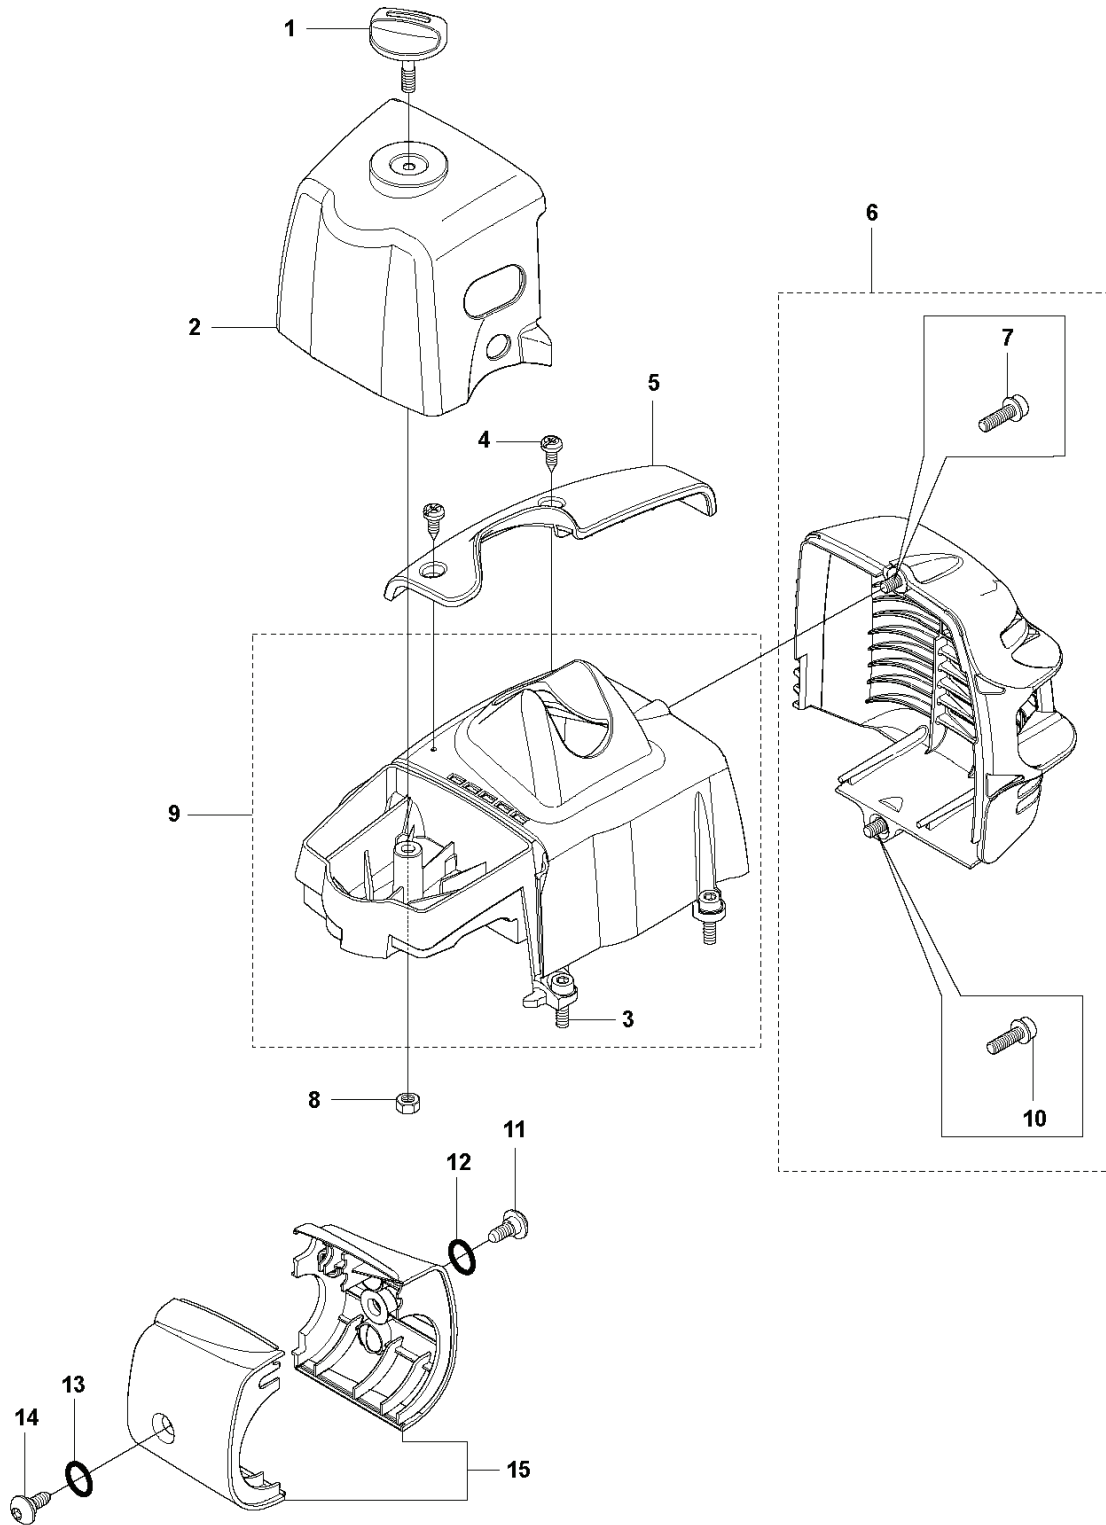

H2 327Lx, LDx, Rx, RDx, RJx, COVERS

REF.	PART NO.	DESCRIPTION	REMARK	QTY.	KIT
1	537213210	KNOB		1	
2	502481301	FILTER COVER		1	
3	574477003	SCREW IHSCFMO	Captive screws	4	9
4	503213512	SCREW CCRPANT		2	
5	502481601	ARM PROTECTION		1	
6	544848102	HEAT PROTECTOR	Captive screws	1	
7	574181501	SCREW IHSCFMO	Captive screws	1	6
8	503222401	LOCK NUT		1	
9	574353901	CYLINDER COVER ASSY	Captive screws	1	
10	574477003	SCREW IHSCFMO	Captive screws	1	6
11	503961301	SCREW		1	
12	740420600	O-RING		1	
13	740420600	O-RING		1	
14	503961301	SCREW		1	
15	502481501	COVER		1