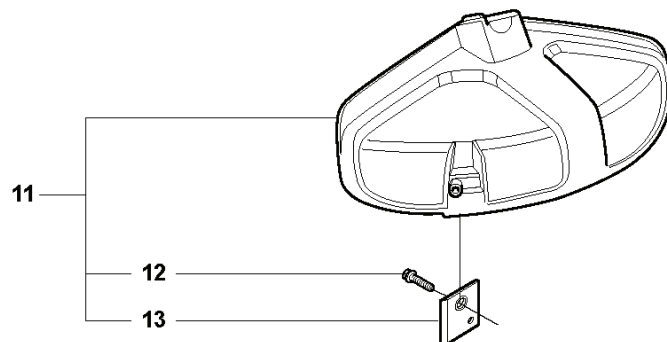

S 327LS, LX, LDX, RX, RDX, RJX, 323RII
ACCESSORIES

REF.	PART NO.	DESCRIPTION	REMARK	QTY.	KIT
1	544044210	SAW BLADE GUARD	Captive screws 323Rll, 327Rx	1	
2	573994304	SCREW IHSCFMO	Captive screws	2	1
3	574568001	CLAMP	Captive screws	1	1
4	537293401	ADAPTER		1	1
5	574564902	BLADE GUARD	Captive screws	1	1
6	503200316	SCREW IHSCFM	Captive screws	4	1
7	574039501	LOCK NUT	Captive screws	4	1
8	503977101	TRIMMER GUARD ASSY	327Lx, 327LDx	1	
9	503210716	SCREW IHST		1	8
10	503798801	BLADE		1	8
11	503934202	COMBINATION GUARD	323Rll, 327Rx	1	
12	503210716	SCREW IHST		1	11
13	503798801	BLADE		1	11