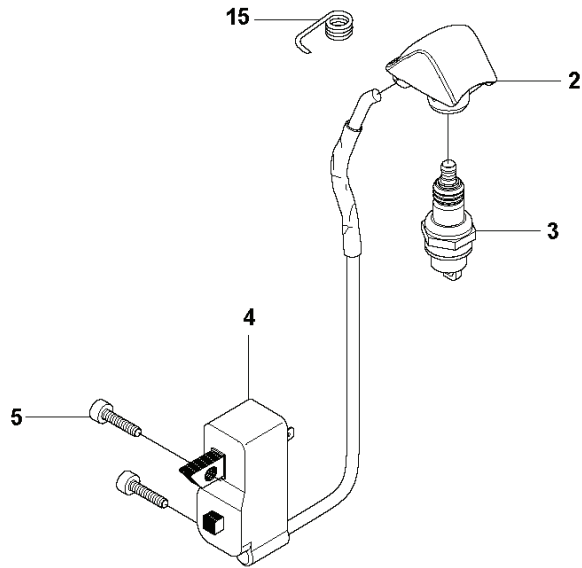

T Duo Balance
HARNESS

REF.	PART NO.	DESCRIPTION	REMARK	QTY.	KIT
1	537275701	HARNESS		1	
1	537275703	HARNESS	US	1	1
2	503996101	BAND		3	1
3	503996103	BAND		1	1
4	537113501	RETAINER		1	1
5	537288401	BUCKLE		1	1
6	537288301	BUCKLE		1	1
7	537275901	HIP PAD		1	1
8	502022801	HOOK		1	1
9	502023002	LOCK		1	1.8
10	586341001	SPRING		1	1.8
11	502022902	HOOK		1	1.8
12	735310920	E-CLIP		1	1.8
13	537175401	HIP PAD		3	1

P 327LS, LX, LDX, RX, RDX, RJX, 323RII
CRANK CASE

REF.	PART NO.	DESCRIPTION	REMARK	QTY.	KIT
1	537309601	SLEEVE		1	
2	503216825	SCREW IHSCFT		1	1
3	503216825	SCREW IHSCFT		1	1
4	537041209	CLUTCH COVER		1	
5	537425001	PROTECTIVE PLATE		1	4
6	503200316	SCREW IHSCFM	M5x16	1	4
7	537073601	SPRING		1	
8	503250501	BALL BEARING		1	4
9	537336701	CIRCLIP		1	4
10	537085203	CRANKCASE		1	
11	503200316	SCREW IHSCFM	M5x16	1	10
12	537066901	GASKET		1	10
13	537088501	GASKET		1	10
14	537066801	INSERT CRANKCASE		1	10
15	503200316	SCREW IHSCFM	M5x16	1	10
16	503200316	SCREW IHSCFM	M5x16	1	10
17	503216618	SCREW IHSCFT		1	10
18	503200316	SCREW IHSCFM	M5x16	1	10
19	503216618	SCREW IHSCFT		1	10
20	503200316	SCREW IHSCFM	M5x16	1	10
21	503217716	SCREW IHSCFT		1	10
22	503201412	SCREW IHSCFMO	M5x12	1	10
23	503200316	SCREW IHSCFM	M5x16	1	10

REF.	PART NO.	DESCRIPTION	REMARK	QTY.	KIT
1	502493601	SHORT CIRCUIT CABLE		1	
2	537434301	SPARK PLUG CAP		1	
3	503235109	SPARK PLUG	Champion RCJ 6Y	1	
4	544127001	IGNITION MODULE		1	
5	503216618	SCREW IHSCT		2	
6	537237501	CLUTCH DRUM ASSY		1	
7	503842902	SCREW		2	
8	537046702	WASHER		1	
9	537032201	CLUTCH ASSY		1	
10	503842801	CLUTCH SHOE		2	9
11	503816001	CLUTCH SPRING		1	9
12	537046802	WASHER		1	
13	731711651	HEXAGON NUT FLANGE		1	
14	537249602	FLYWHEEL		1	
15	501485601	CONTACT SPRING		1	