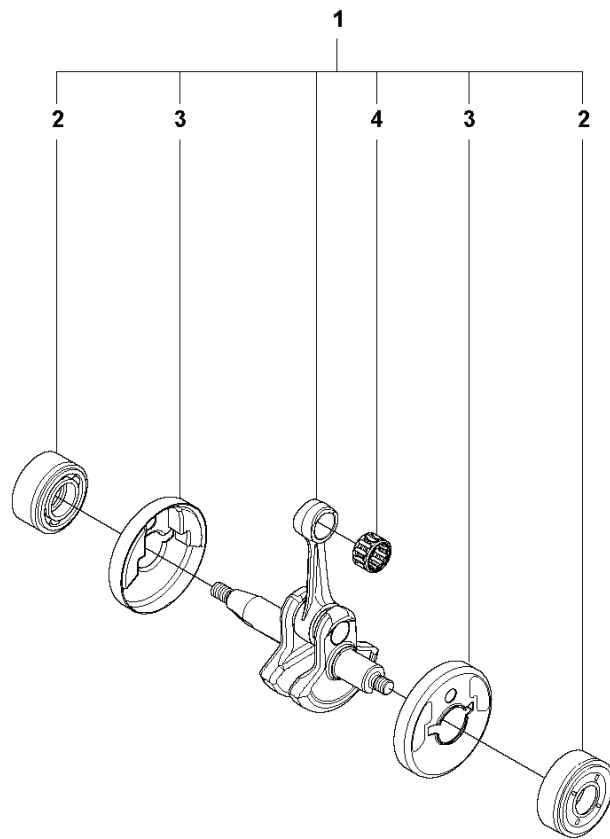

Q 327LS, LX, LDX, RX, RDX, RJX, 323RII
CRANK SHAFT

REF.	PART NO.	DESCRIPTION	REMARK	QTY.	KIT
1	503852474	CRANKSHAFT ASSY		1	
2	503940203	BEARING CAGE		2	1
3	503940501	CUP		2	1
4	503712201	BEARING		1	1