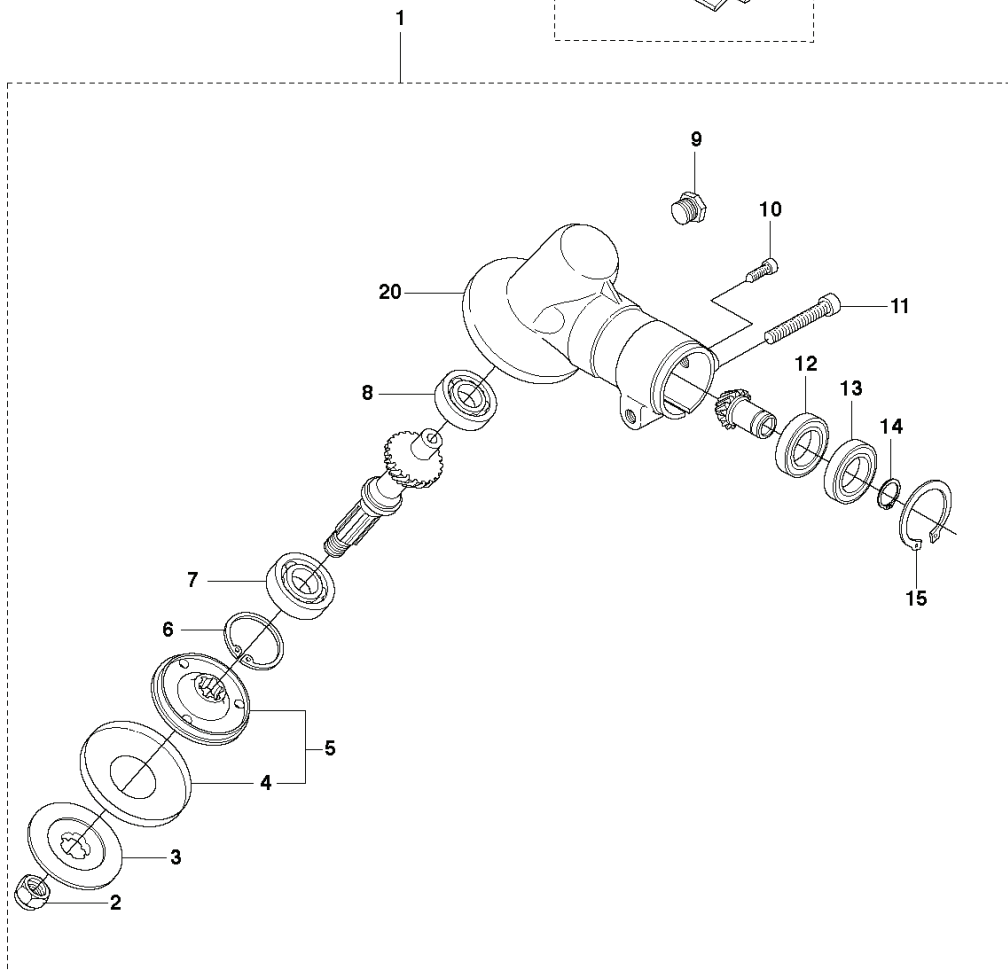

A 327LS, LX, LDX, RX, RDX, RJX, 323R11
BEVEL GEAR

REF.	PART NO.	DESCRIPTION	REMARK	QTY.	KIT
1	537199202	BEVEL GEAR ASSY		1	
2	503856301	NUT		1	1
3	537285601	SUPPORT FLANGE		1	1
4	537292601	CUP		1	1
5	537234901	DRIVER ASSY		1	1
6	735312810	CIRCLIP		1	1
7	503252401	BALL BEARING		1	1
8	738219800	BALL BEARING		1	1
9	503201501	SCREW		1	1
10	503201412	SCREW IHSCFMO		1	1
11	503200725	SCREW IHSCFM		1	1
12	738219900	BALL BEARING		1	1
13	738219902	BALL BEARING		1	1
14	735311100	CIRCLIP		1	1
15	735312510	CIRCLIP		1	1
16	725237051	SCREW		1	18
17	503200712	SCREW IHSCFM		1	18
18	574306901	CLAMP	Captive screws	1	
20	537333701	GEAR HOUSING		1