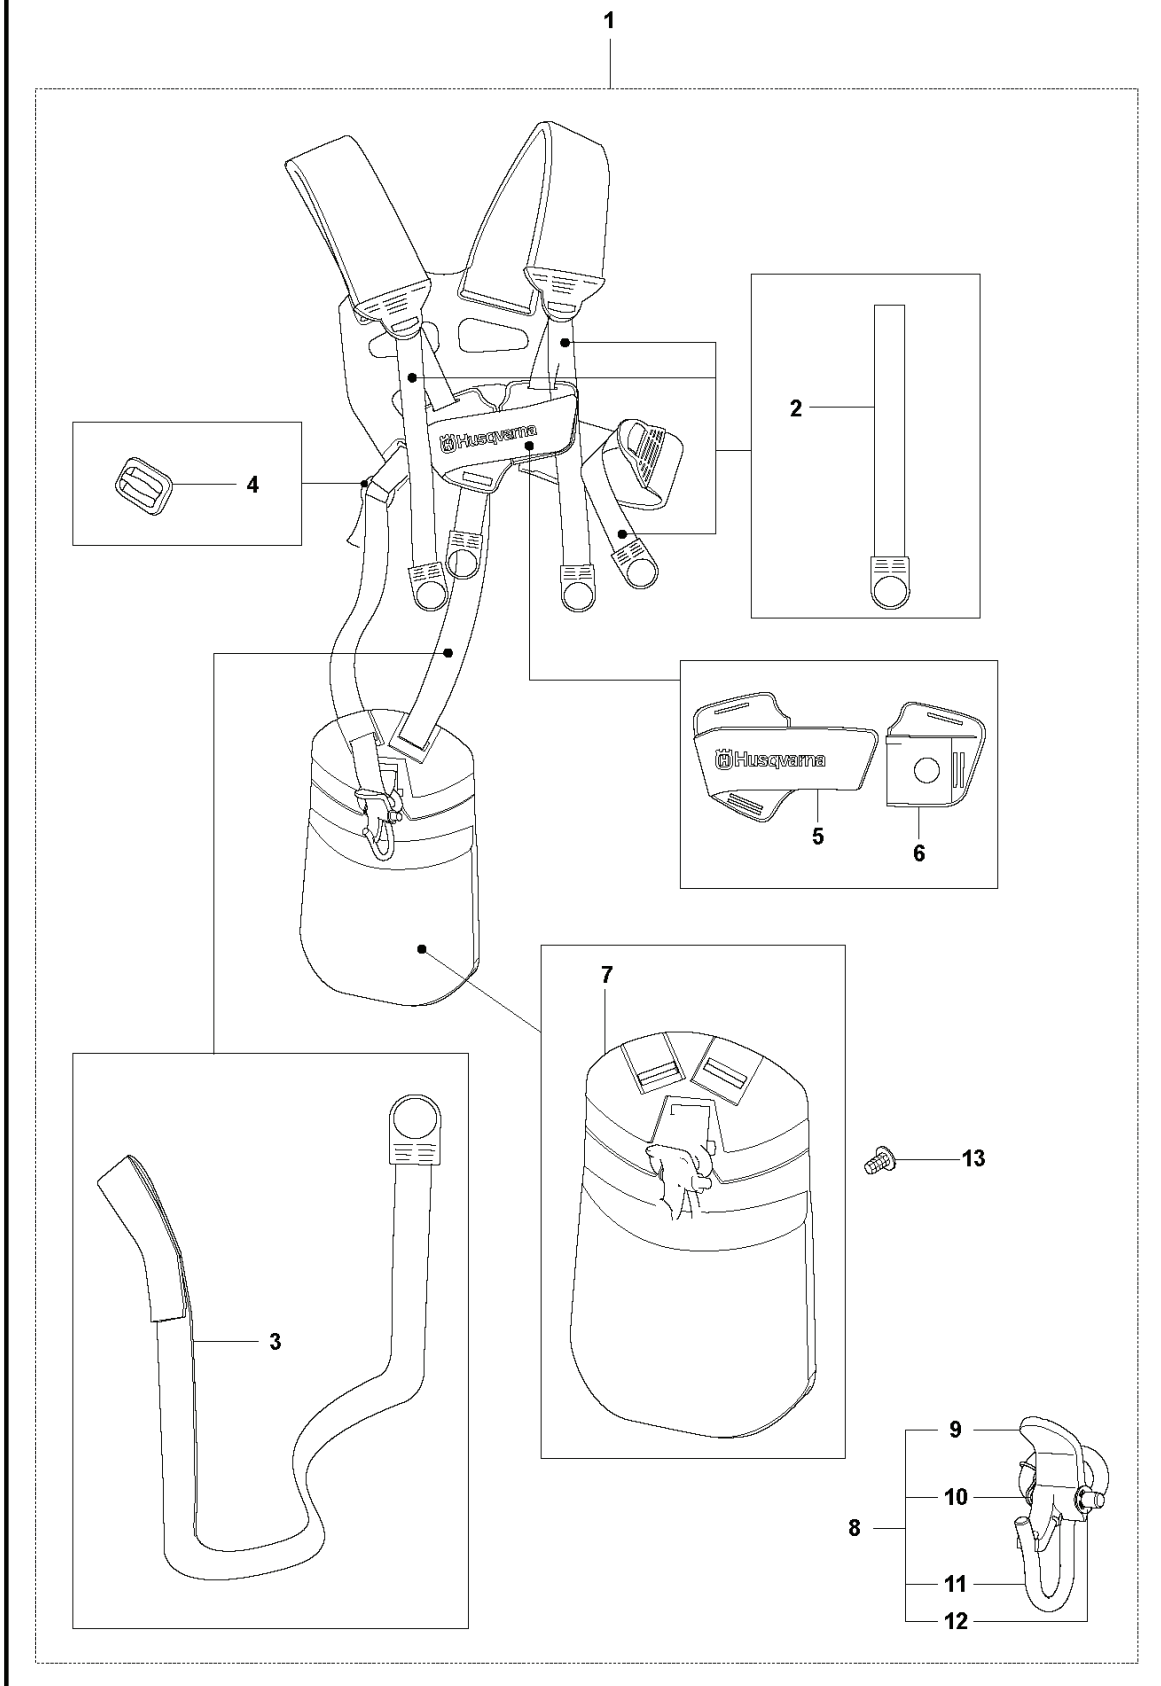

T Duo Balance
HARNESS

REF.	PART NO.	DESCRIPTION	REMARK	QTY.	KIT
1	537275701	HARNESS		1	
1	537275703	HARNESS	US	1	1
2	503996101	BAND		3	1
3	503996103	BAND		1	1
4	537113501	RETAINER		1	1
5	537288401	BUCKLE		1	1
6	537288301	BUCKLE		1	1
7	537275901	HIP PAD		1	1
8	502022801	HOOK		1	1
9	502023002	LOCK		1	1.8
10	586341001	SPRING		1	1.8
11	502022902	HOOK		1	1.8
12	735310920	E-CLIP		1	1.8
13	537175401	HIP PAD		3	1