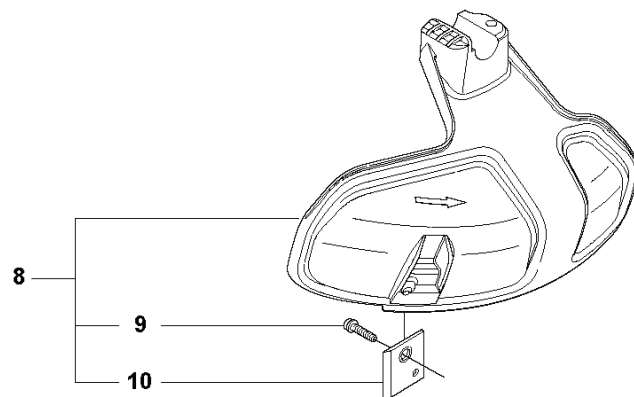

S 327LS, LX, LDX, RX, RDX, RJX, 323RII
ACCESSORIES

REF.	PART NO.	DESCRIPTION	REMARK	QTY.	KIT
1	544044210	SAW BLADE GUARD	Captive screws 323Rll, 327Rx	1	
2	573994304	SCREW IHSCFMO	Captive screws	2	1
3	574568001	CLAMP	Captive screws	1	1
4	537293401	ADAPTER		1	1
5	574564902	BLADE GUARD	Captive screws	1	1
6	503200316	SCREW IHSCFM	Captive screws	4	1
7	574039501	LOCK NUT	Captive screws	4	1
8	503977101	TRIMMER GUARD ASSY	327Lx, 327LDx	1	
9	503210716	SCREW IHST		1	8
10	503798801	BLADE		1	8
11	503934202	COMBINATION GUARD	323Rll, 327Rx	1	
12	503210716	SCREW IHST		1	11
13	503798801	BLADE		1	11