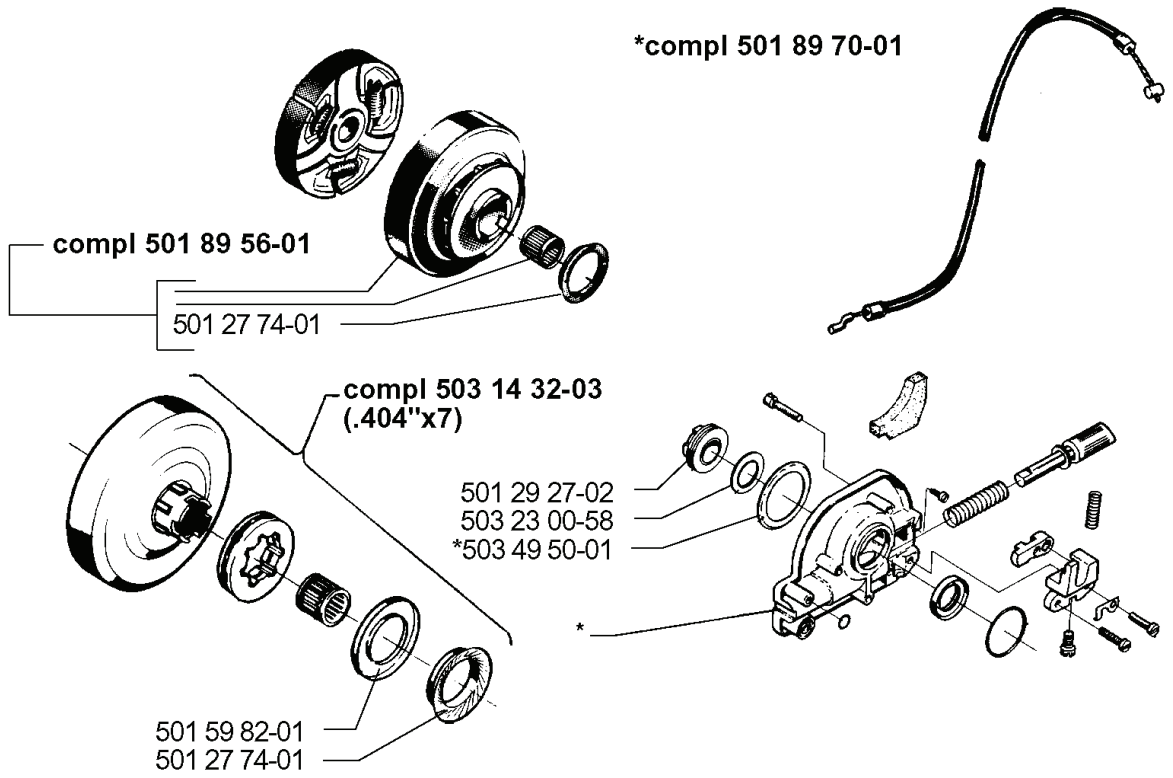

# **SPARE PARTS LIST**

**D**

REF.	PART NO.	DESCRIPTION	REMARK	QTY.	KIT
503 89 53-01	503895301	AIR FILTER	FELT	1	
503 14 18-02	503141802	AIR FILTER	FOAM	1	
503 14 16-01	503141601	AIR FILTER HOLDER		1	
503 13 47-01	503134701	GASKET		1	
501 89 48-01	501894801	INLET PIPE		1	
503 13 48-01	503134801	GASKET		1	
503 28 12-16	503281216	CARBURETTOR	EPA	1	
503 28 12-12	503281212	CARBURETTOR		1	
503 14 37-01	503143701	SEALING		1	
503 68 92-01	503689201	GUIDE BUSHING		1	
503 66 79-01	503667901	GROMMET		1	
503 20 03-20	503200320	SCREW IHSCFM		1	
734 11 46-01	734114601	WASHER		1	
503 20 21-97	503202197	SCREW IHSCM		1	
503 14 47-01	503144701	FILLER		1	
501 89 90-03	501899003	FILTER HOLDER ASSY		1	

T

---

REF.	PART NO.	DESCRIPTION	REMARK	QTY.	KIT
501 89 70-01	501897001	OIL PUMP ASSY		1	
501 89 56-01	501895601	CLUTCH DRUM ASSY		1	
503 14 32-03	503143203	CLUTCH DRUM	.404X7	1	
501 29 27-02	501292702	GEAR WHEEL ASSY		1	
503 23 00-58	503230058	WASHER		1	
503 49 50-01	503495001	DUST COVER		1	
501 59 82-01	501598201	SEALING		1	
501 27 74-01	501277401	V-RING		1	

REF.	PART NO.	DESCRIPTION	REMARK	QTY.	KIT
5035586-01	503558601	SPANNER	NV-4	1	
5019114-01	501911401	GREASE GUN		1	
5035586-02	503558602	SPANNER	NV-5	1	
5036212-01	503621201	GREASE		1	
5016889-01	501688901	COMBINATION WRENCH		1	
5031396-01	503139601	COMBINATION WRENCH		1	

# H

**\*compl 503 14 20-72**

---

REF.	PART NO.	DESCRIPTION	REMARK	QTY.	KIT
503 14 20-72	503142072	CRANKSHAFT ASSY		1	
503 13 29-01	503132901	NEEDLE HOLDER		1	
503 25 00-02	503250002	BALL BEARING		1	
735 88 06-00	735880600	WOODRUFF KEY		1	