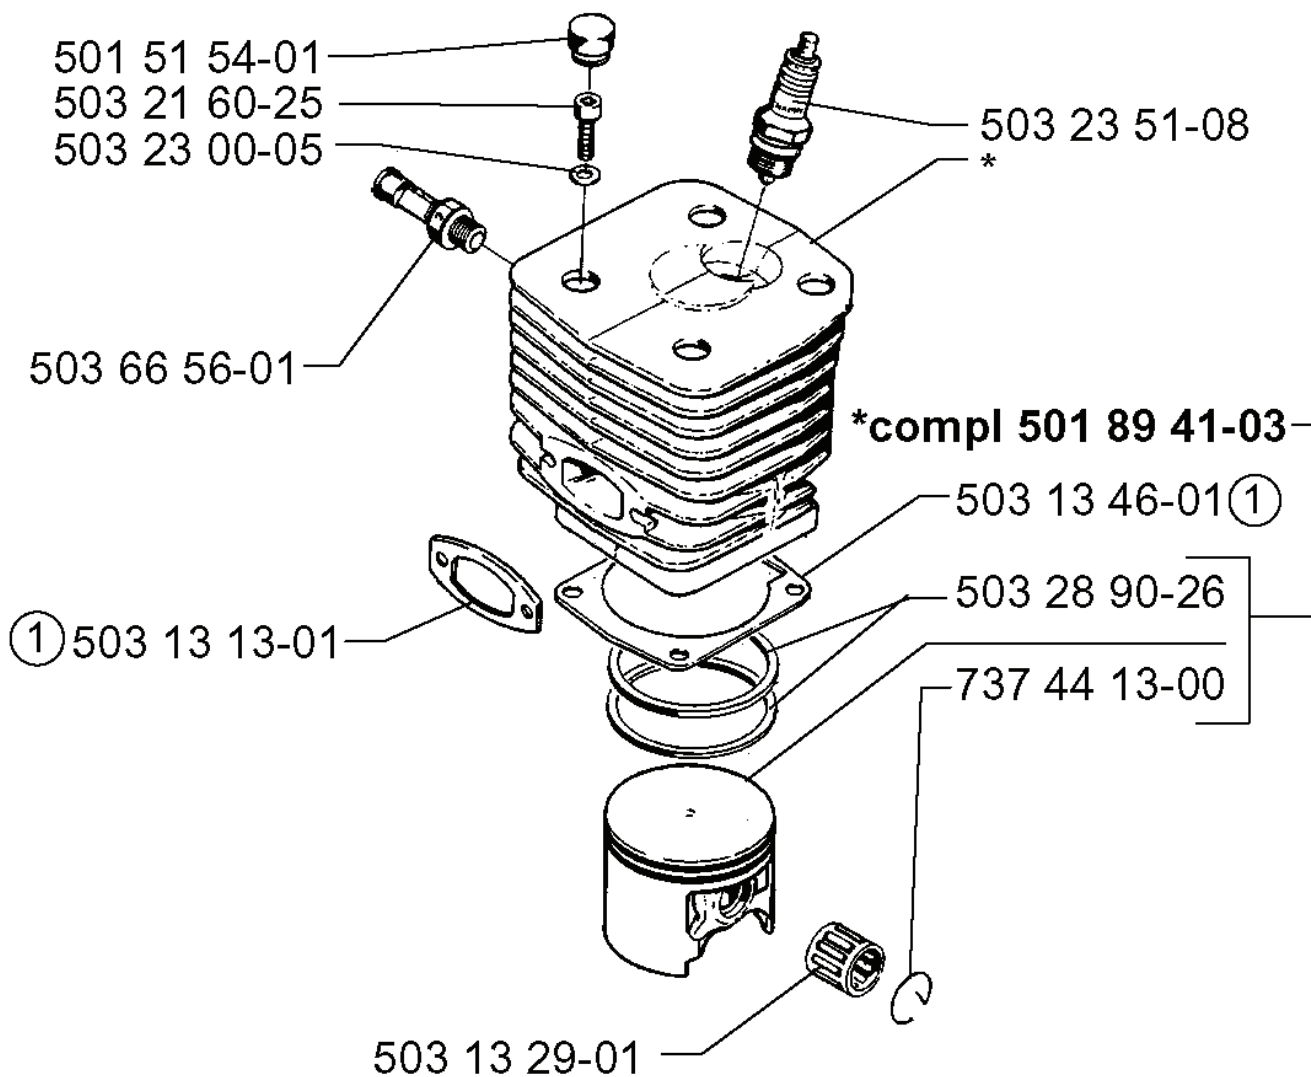

503 26 30-17

503 57 89-01

compl 501 81 96-02

REF.	PART NO.	DESCRIPTION	REMARK	QTY.	KIT
503 14 21-02	503142102	TANK UNIT ASSY		1	
720 12 40-20	720124020	PARALLEL PIN		1	
503 13 16-02	503131602	THROTTLE LOCKOUT		1	
503 13 18-01	503131801	SPRING		1	
720 12 78-06	720127806	PARALLEL PIN		1	
503 13 36-02	503133602	THROTTLE CONTROL ASSY		1	
503 60 04-01	503600401	FILTER PLUG		1	
501 87 31-01	501873101	TANK VENT ASSY		1	
503 57 76-02	503577602	FUEL HOSE		1	
503 51 71-01	503517101	FUEL FILTER		1	
503 13 27-01	503132701	ANTIVIBRATION ELEMENT		1	
503 14 05-01	503140501	BRACKET		1	
725 23 35-55	725233555	SCREW EHHM		1	
501 81 47-02	501814702	ANTIVIBRATION ELEMENT	HARD	1	
501 81 47-01	501814701	ANTIVIBRATION ELEMENT	SOFT	1	
725 53 27-55	725532755	SCREW IHSCM		1	
501 81 96-02	501819602	TANK CAP ASSY		1	
503 57 89-01	503578901	HOLDER		1	
503 26 30-17	503263017	O-RING		1	
725 53 68-55	725536855	SCREW IHSCM		1	
503 13 25-01	503132501	ANTIVIBRATION ELEMENT		1	
725 53 41-56	725534156	SCREW IHSCM		1	
503 13 26-01	503132601	ANTIVIBRATION ELEMENT		1	
503 14 23-01	503142301	PIN		1	
503 14 55-01	503145501	THROTTLE CABLE ASSY		1	

**C**

**\*compl 503 89 72-71**

---

REF.	PART NO.	DESCRIPTION	REMARK	QTY.	KIT
503 89 72-71	503897271	CYLINDER ASSY		1	
501 51 54-01	501515401	SUPPORT		1	
503 21 60-25	503216025	SCREW		1	
503 23 00-05	503230005	WASHER		1	
503 66 56-01	503665601	DECOMPRESSION VALVE		1	
503 13 13-01	503131301	GASKET		1	
503 13 29-01	503132901	NEEDLE HOLDER		1	
737 44 13-00	737441300	CIRCLIP		1	
503 28 90-26	503289026	PISTON RING		1	
503 13 46-01	503134601	GASKET		1	
501 89 41-03	501894103	PISTON ASSY		1	
503 23 51-08	503235108	SPARK PLUG		1	