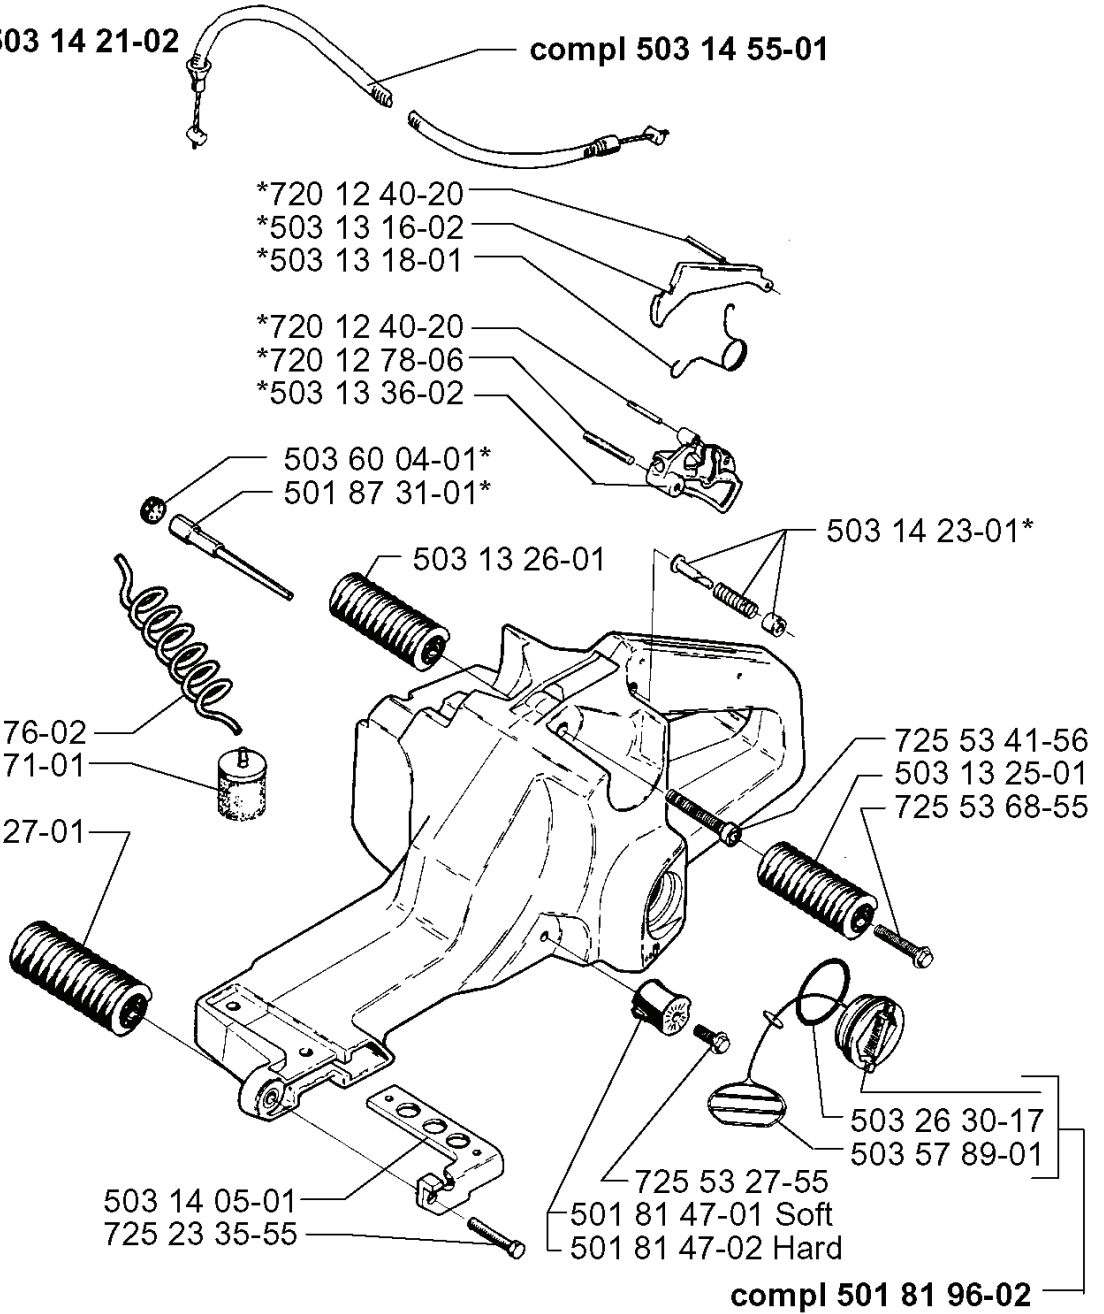

T

---

REF.	PART NO.	DESCRIPTION	REMARK	QTY.	KIT
501 89 70-01	501897001	OIL PUMP ASSY		1	
501 89 56-01	501895601	CLUTCH DRUM ASSY		1	
503 14 32-03	503143203	CLUTCH DRUM	.404X7	1	
501 29 27-02	501292702	GEAR WHEEL ASSY		1	
503 23 00-58	503230058	WASHER		1	
503 49 50-01	503495001	DUST COVER		1	
501 59 82-01	501598201	SEALING		1	
501 27 74-01	501277401	V-RING		1	

# H

**\*compl 503 14 20-72**

---

REF.	PART NO.	DESCRIPTION	REMARK	QTY.	KIT
503 14 20-72	503142072	CRANKSHAFT ASSY		1	
503 13 29-01	503132901	NEEDLE HOLDER		1	
503 25 00-02	503250002	BALL BEARING		1	
735 88 06-00	735880600	WOODRUFF KEY		1	

503 26 30-17

503 57 89-01

compl 501 81 96-02

REF.	PART NO.	DESCRIPTION	REMARK	QTY.	KIT
503 14 21-02	503142102	TANK UNIT ASSY		1	
720 12 40-20	720124020	PARALLEL PIN		1	
503 13 16-02	503131602	THROTTLE LOCKOUT		1	
503 13 18-01	503131801	SPRING		1	
720 12 78-06	720127806	PARALLEL PIN		1	
503 13 36-02	503133602	THROTTLE CONTROL ASSY		1	
503 60 04-01	503600401	FILTER PLUG		1	
501 87 31-01	501873101	TANK VENT ASSY		1	
503 57 76-02	503577602	FUEL HOSE		1	
503 51 71-01	503517101	FUEL FILTER		1	
503 13 27-01	503132701	ANTIVIBRATION ELEMENT		1	
503 14 05-01	503140501	BRACKET		1	
725 23 35-55	725233555	SCREW EHHM		1	
501 81 47-02	501814702	ANTIVIBRATION ELEMENT	HARD	1	
501 81 47-01	501814701	ANTIVIBRATION ELEMENT	SOFT	1	
725 53 27-55	725532755	SCREW IHSCM		1	
501 81 96-02	501819602	TANK CAP ASSY		1	
503 57 89-01	503578901	HOLDER		1	
503 26 30-17	503263017	O-RING		1	
725 53 68-55	725536855	SCREW IHSCM		1	
503 13 25-01	503132501	ANTIVIBRATION ELEMENT		1	
725 53 41-56	725534156	SCREW IHSCM		1	
503 13 26-01	503132601	ANTIVIBRATION ELEMENT		1	
503 14 23-01	503142301	PIN		1	
503 14 55-01	503145501	THROTTLE CABLE ASSY		1	