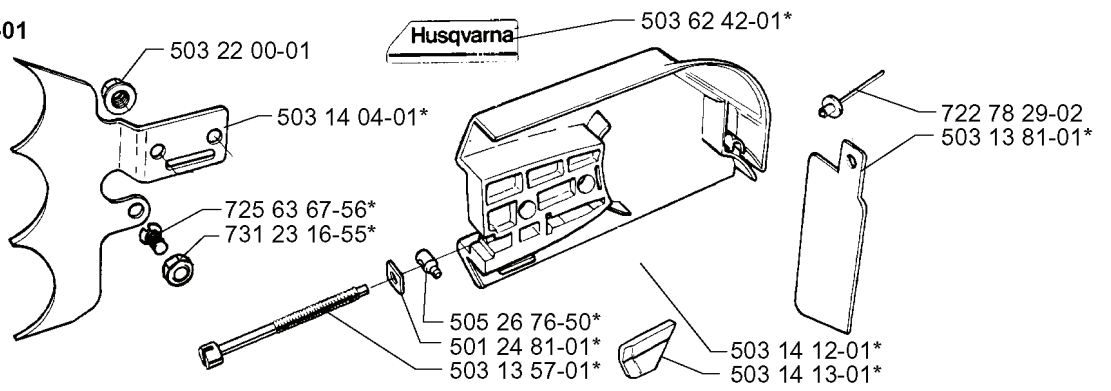

F *compl 501 89 63-01