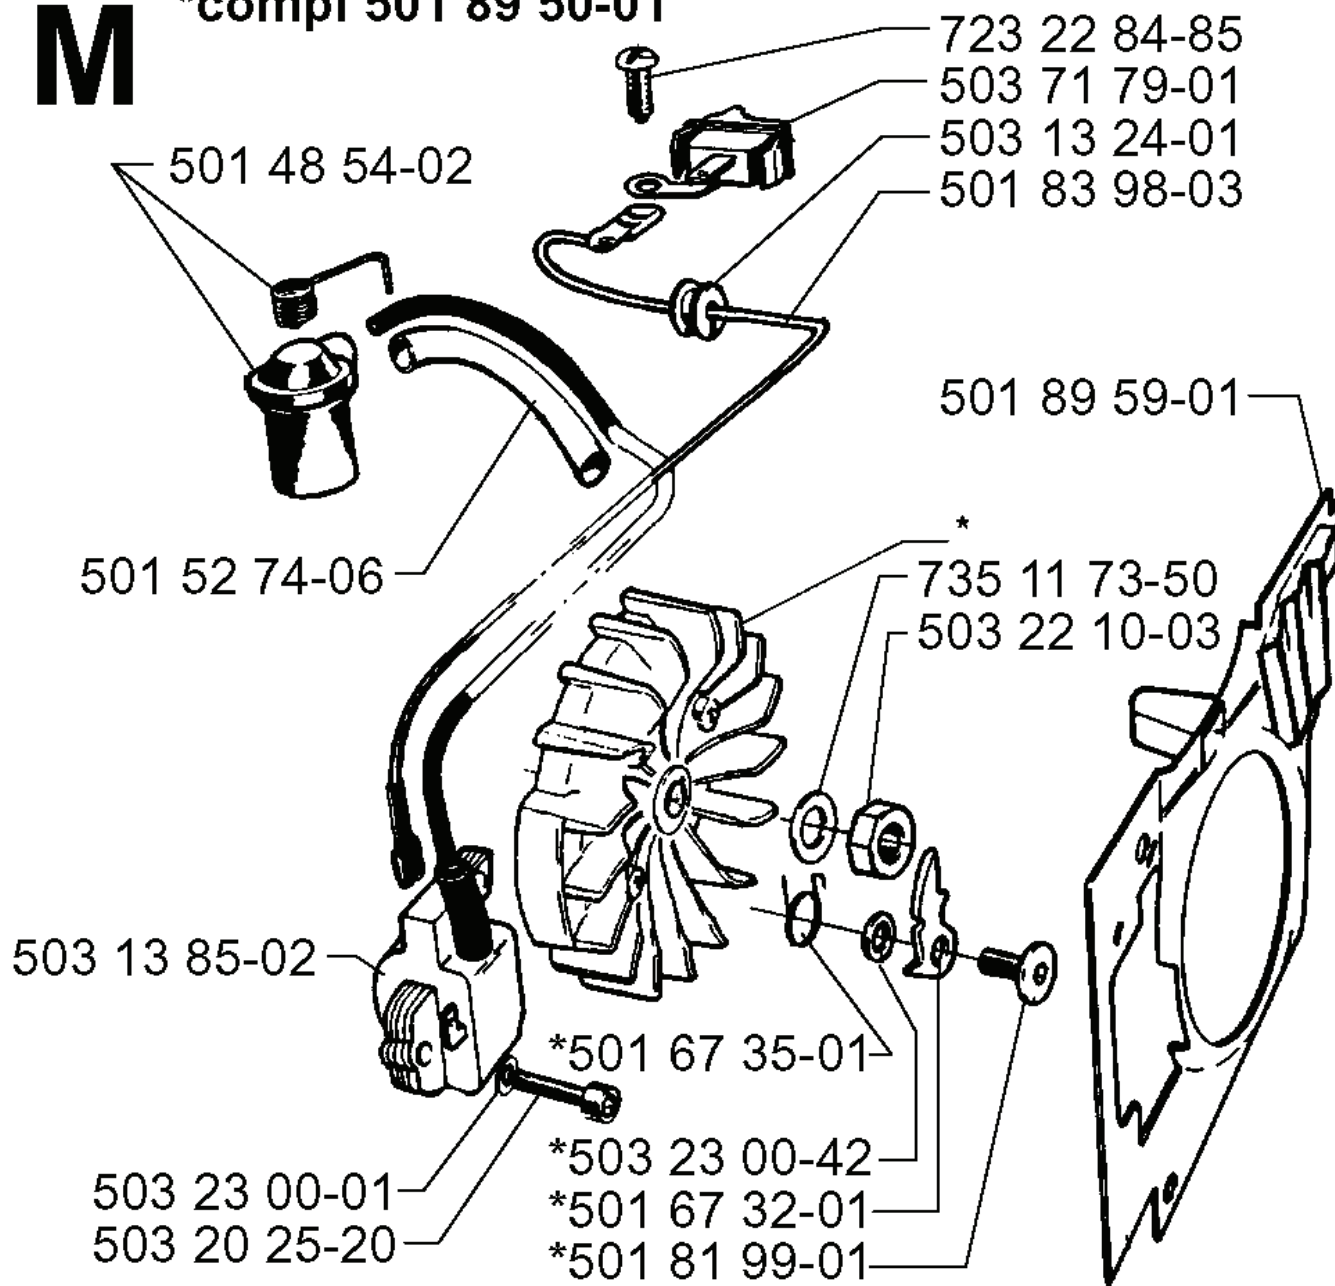

M

*compl 501 89 50-01