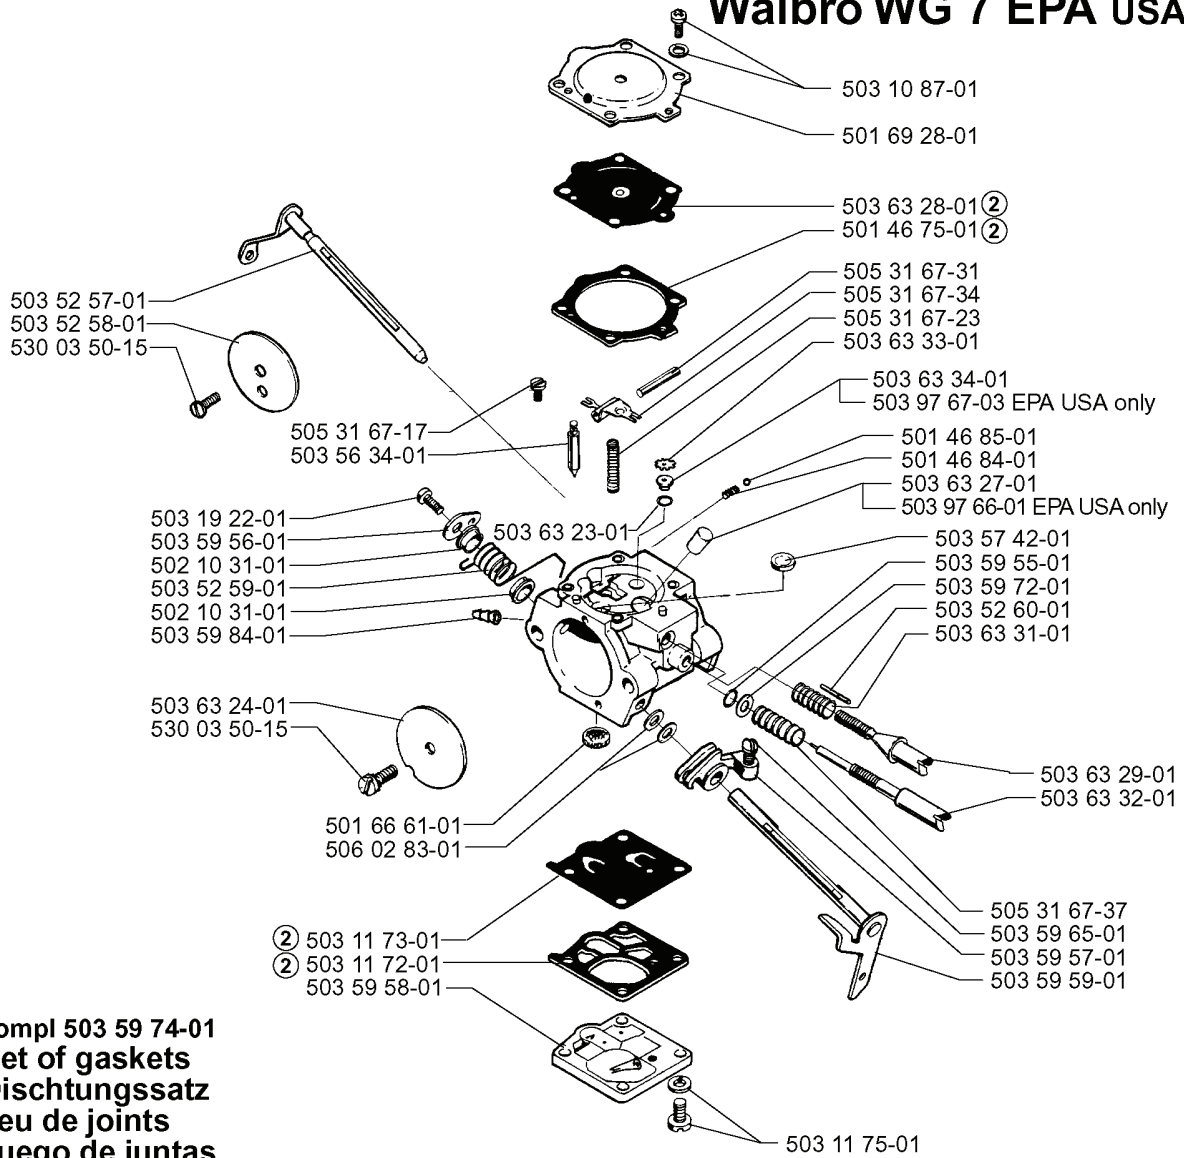

P

compl 503 28 12-12
compl 503 28 12-16 EPA

Walbro WG 6 Walbro WG 7 EPA USA only

② compl 503 59 74-01
Set of gaskets
Dischtungssatz
Jeu de joints
Juego de juntas
Packningssats