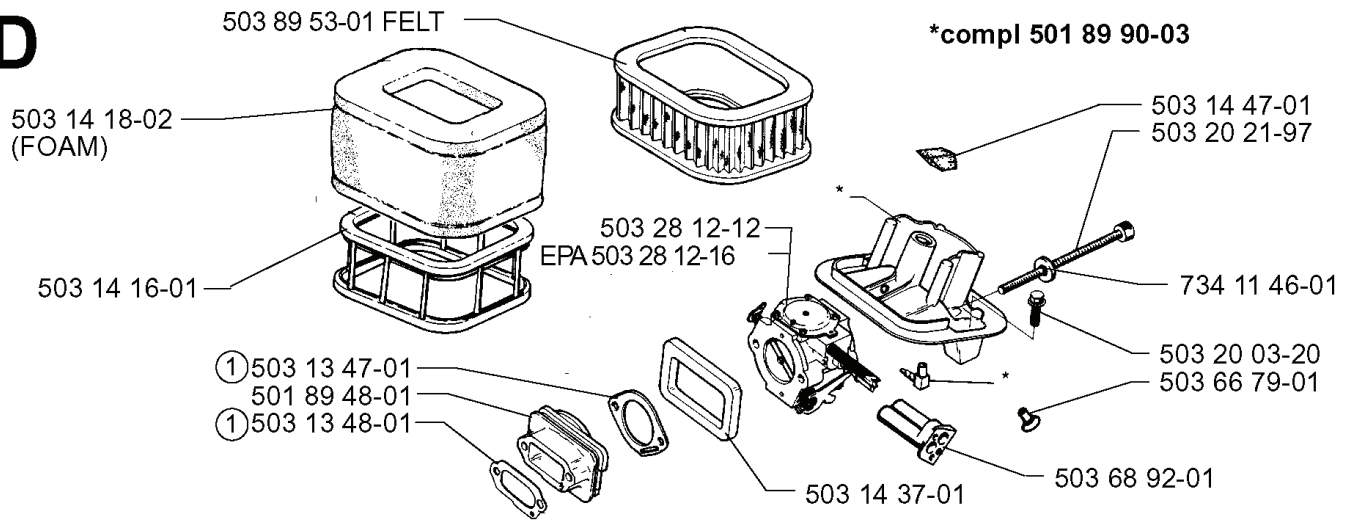

# **SPARE PARTS LIST**

**D**

REF.	PART NO.	DESCRIPTION	REMARK	QTY.	KIT
503 89 53-01	503895301	AIR FILTER	FELT	1	
503 14 18-02	503141802	AIR FILTER	FOAM	1	
503 14 16-01	503141601	AIR FILTER HOLDER		1	
503 13 47-01	503134701	GASKET		1	
501 89 48-01	501894801	INLET PIPE		1	
503 13 48-01	503134801	GASKET		1	
503 28 12-16	503281216	CARBURETTOR	EPA	1	
503 28 12-12	503281212	CARBURETTOR		1	
503 14 37-01	503143701	SEALING		1	
503 68 92-01	503689201	GUIDE BUSHING		1	
503 66 79-01	503667901	GROMMET		1	
503 20 03-20	503200320	SCREW IHSCFM		1	
734 11 46-01	734114601	WASHER		1	
503 20 21-97	503202197	SCREW IHSCM		1	
503 14 47-01	503144701	FILLER		1	
501 89 90-03	501899003	FILTER HOLDER ASSY		1	

T

---

REF.	PART NO.	DESCRIPTION	REMARK	QTY.	KIT
501 89 70-01	501897001	OIL PUMP ASSY		1	
501 89 56-01	501895601	CLUTCH DRUM ASSY		1	
503 14 32-03	503143203	CLUTCH DRUM	.404X7	1	
501 29 27-02	501292702	GEAR WHEEL ASSY		1	
503 23 00-58	503230058	WASHER		1	
503 49 50-01	503495001	DUST COVER		1	
501 59 82-01	501598201	SEALING		1	
501 27 74-01	501277401	V-RING		1	