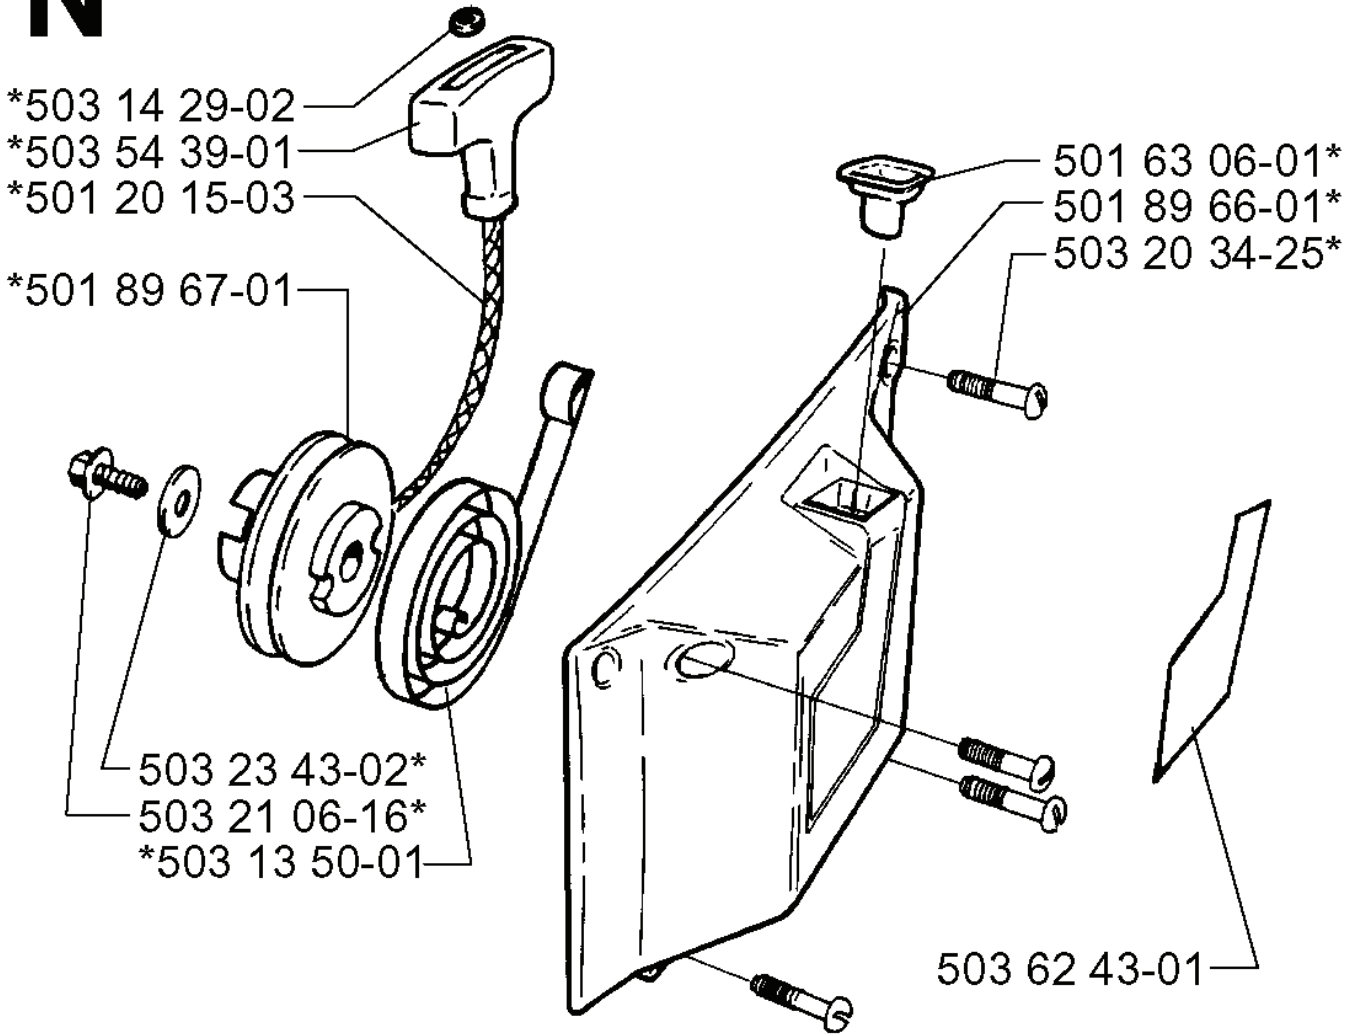

N *compl 501 89 65-02