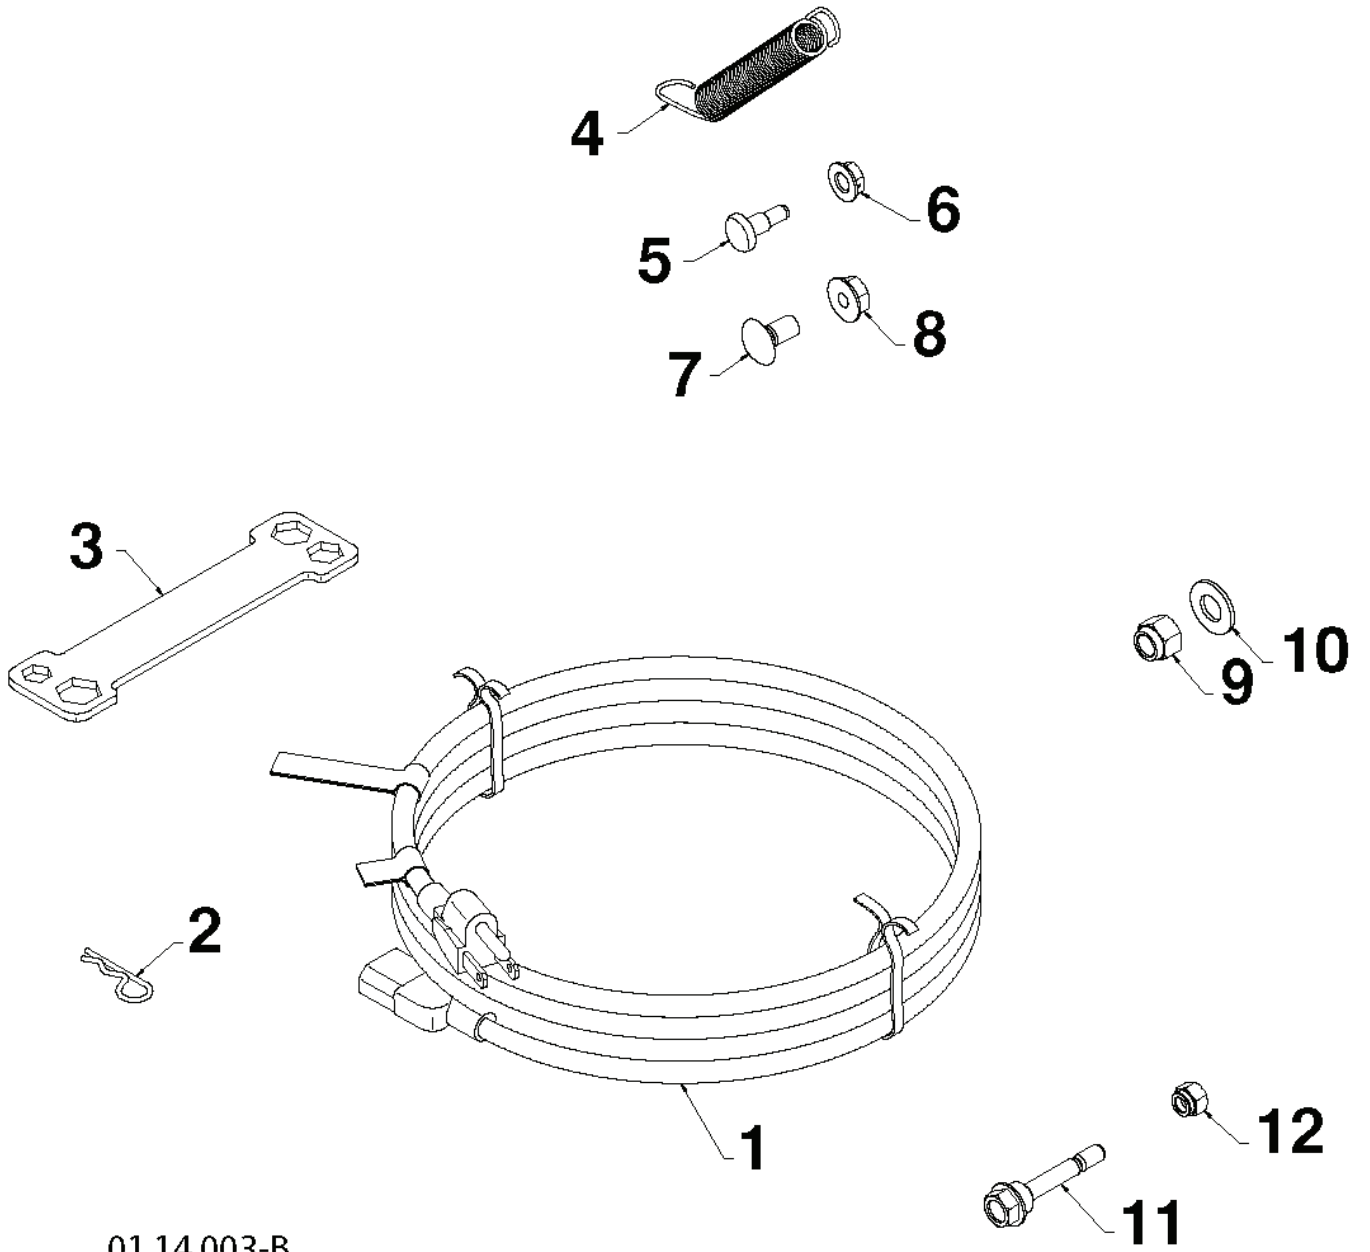

01.01.007-B

REF.	PART NO.	DESCRIPTION	REMARK	QTY.	KIT
1	532429269	ENGINE PLATE		1	

01.21.013-B

REF.	PART NO.	DESCRIPTION	REMARK	QTY.	KIT
1	532428685	BELT COVER		1	

01.21.020-B

REF.	PART NO.	DESCRIPTION	REMARK	QTY.	KIT
1	532419888	BELT		1	
2	532427304	V-BELT		1	
3	532429271	BRACKET		1	
4	532180523	PULLEY		1	
5	532429270	BRACKET		1	
6	532426589	NUT		1	
7	874780524	BOLT		1	
8	532424297	BOLT		1	
9	532751153	NUT		1	
10	532428867	BOLT		1	
11	532427576	BRACKET		1	
12	532180522	PULLEY		1	
13	532059289	WASHER		1	
14	873800500	LOCK NUT		1	
15	874780520	BOLT		1	
16	532851084	SCREW		1	
17	819132005	WASHER		1	
18	532425934	PULLEY		1	
19	532425933	PULLEY		1	
20	874610516	SCREW		1	
21	810040500	WASHER		1	
22	532155452	GUIDE		1	
23	811050500	WASHER		1	
24	532175331	BUSHING		1	
25	819112206	WASHER		1	
26	874610520	SCREW CAP		1	
27	874760608	SCREW		1	

01.14.003-B

REF.	PART NO.	DESCRIPTION	REMARK	QTY.	KIT
1	532198563	POWER CORD		1	
2	532169675	PIN		1	
3	532429112	WRENCH		1	
4	532184505	SPRING		1	
5	532179829	BOLT		1	
6	532191730	NUT		1	
7	872250505	BOLT		1	
8	532751153	NUT		1	
9	873800600	NUT		1	
10	819131316	WASHER		1	
11	532192090	BOLT		1	
12	873800400	NUT		1	

01.14.012-A

REF.	PART NO.	DESCRIPTION	REMARK	QTY.	KIT
1	532180445	LEVER		1	
2	532187716	ROD		1	
3	872270505	BOLT		1	
4	532155377	NUT		1	

01.14.007-A

REF.	PART NO.	DESCRIPTION	REMARK	QTY.	KIT
1	532443059	KIT		1	