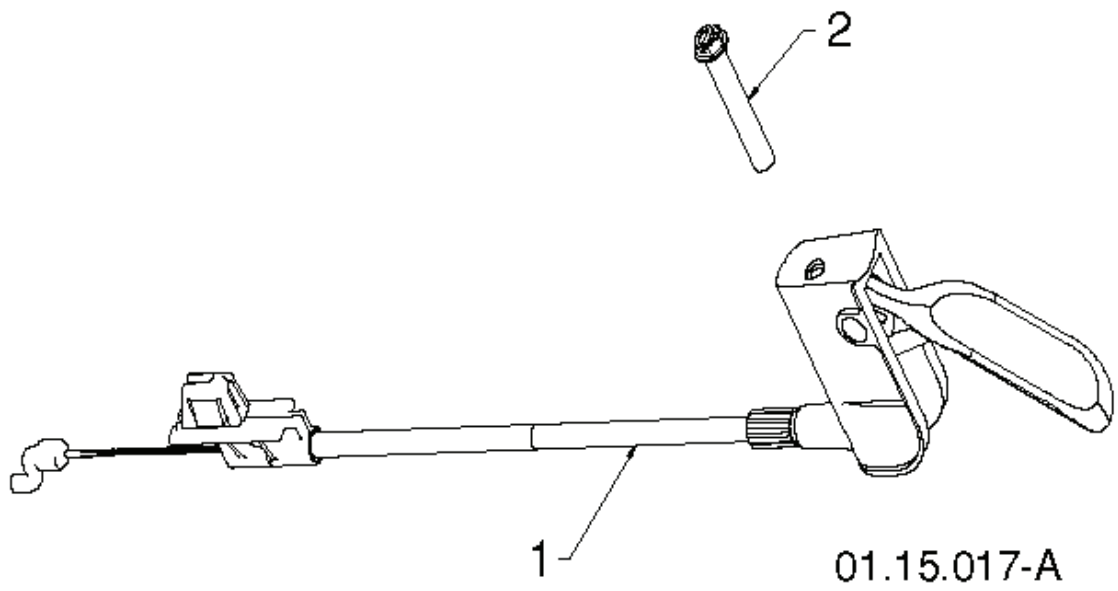

REF.	PART NO.	DESCRIPTION	REMARK	QTY.	KIT
1	532188170	HOLDER		1	
2	532430691	BALL BEARING		1	
3	532179582	SCREW		1	
4	874780426	SCREW		1	
5	873800400	NUT		1	

REF.	PART NO.	DESCRIPTION	REMARK	QTY.	KIT
1	532407834	SKID PLATE		1	
2	872270506	BOLT		1	
3	532751153	NUT		1	