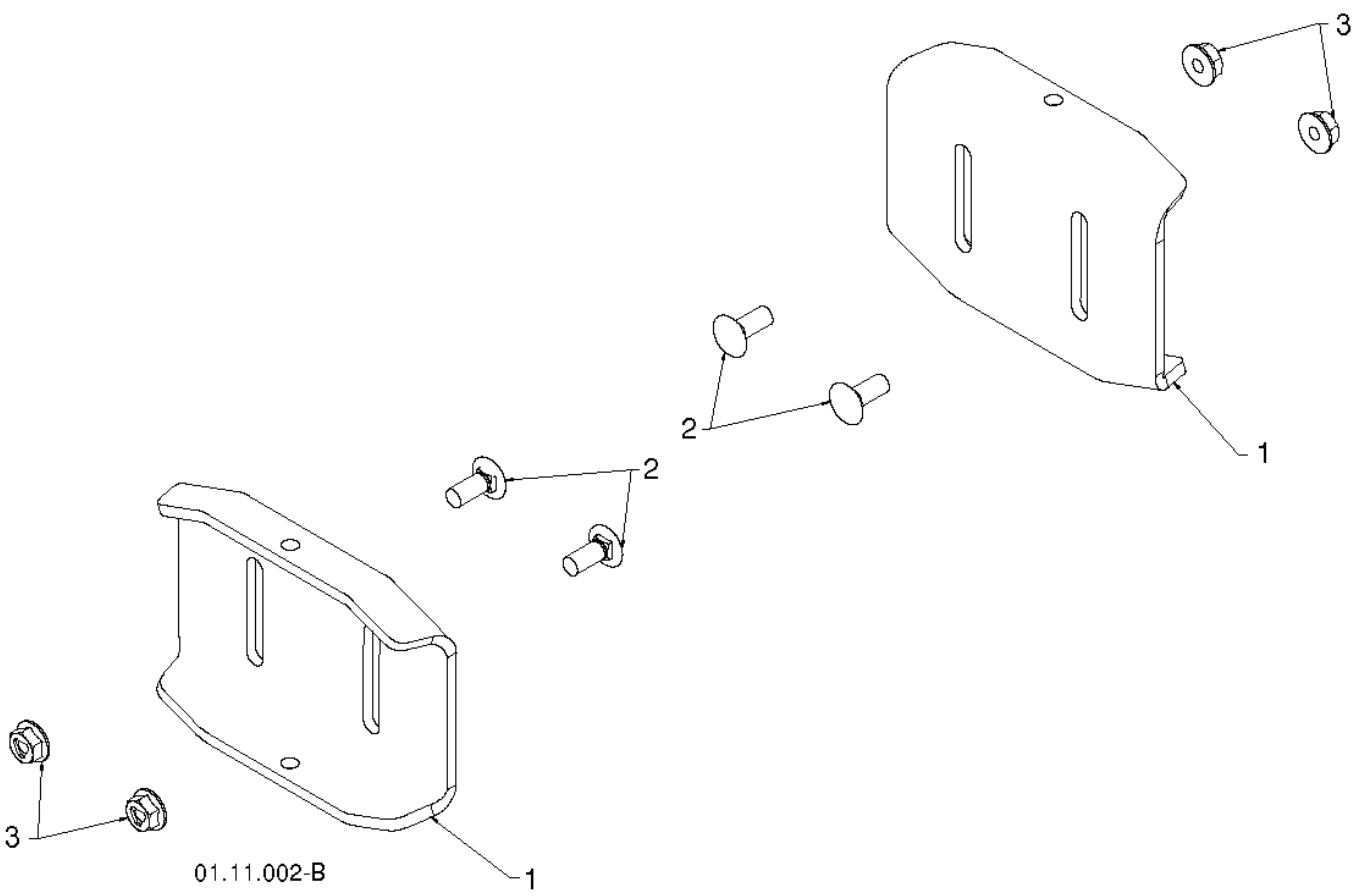

REF.	PART NO.	DESCRIPTION	REMARK	QTY.	KIT
1	532188170	HOLDER		1	
2	532430691	BALL BEARING		1	
3	532179582	SCREW		1	
4	874780426	SCREW		1	
5	873800400	NUT		1	

REF.	PART NO.	DESCRIPTION	REMARK	QTY.	KIT
1	532407834	SKID PLATE		1	
2	872270506	BOLT		1	
3	532751153	NUT		1	