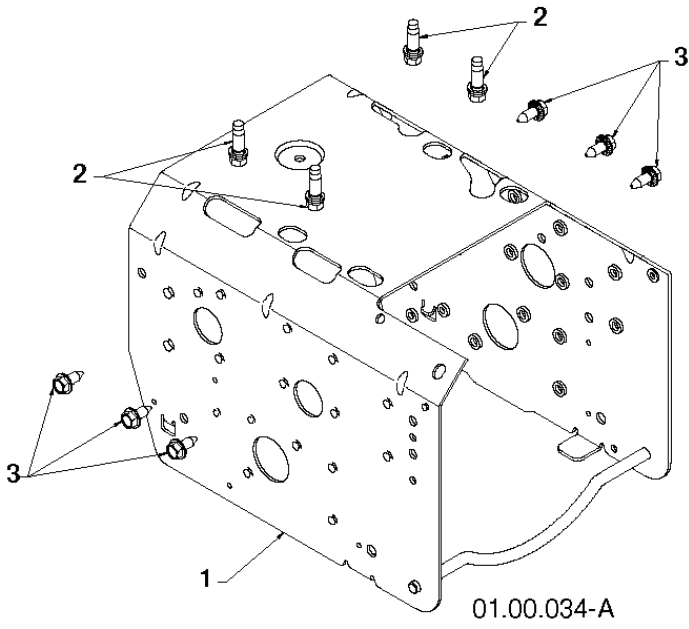

1830 HV, 96193008100, 2011-07

SPARE PARTS LIST

01.00.034-A

REF.	PART NO.	DESCRIPTION	REMARK	QTY.	KIT
-	532443326	ENGINE	PW4EHK191150781E	1	
1	532435952	FRAME		1	
2	532150406	BOLT		1	
3	532428867	BOLT		1	

01.01.007-B

REF.	PART NO.	DESCRIPTION	REMARK	QTY.	KIT
1	532429269	ENGINE PLATE		1	

01.21.013-B

REF.	PART NO.	DESCRIPTION	REMARK	QTY.	KIT
1	532428685	BELT COVER		1	

01.21.020-B

REF.	PART NO.	DESCRIPTION	REMARK	QTY.	KIT
1	532419888	BELT		1	
2	532427304	V-BELT		1	
3	532429271	BRACKET		1	
4	532180523	PULLEY		1	
5	532429270	BRACKET		1	
6	532426589	NUT		1	
7	874780524	BOLT		1	
8	532424297	BOLT		1	
9	532751153	NUT		1	
10	532428867	BOLT		1	
11	532427576	BRACKET		1	
12	532180522	PULLEY		1	
13	532059289	WASHER		1	
14	873800500	LOCK NUT		1	
15	874780520	BOLT		1	
16	532851084	SCREW		1	
17	819132005	WASHER		1	
18	532425934	PULLEY		1	
19	532425933	PULLEY		1	
20	874610516	SCREW		1	
21	810040500	WASHER		1	
22	532155452	GUIDE		1	
23	811050500	WASHER		1	
24	532175331	BUSHING		1	
25	819112206	WASHER		1	
26	874610520	SCREW CAP		1	
27	874760608	SCREW		1	

01.14.003-B

REF.	PART NO.	DESCRIPTION	REMARK	QTY.	KIT
1	532198563	POWER CORD		1	
2	532169675	PIN		1	
3	532429112	WRENCH		1	
4	532184505	SPRING		1	
5	532179829	BOLT		1	
6	532191730	NUT		1	
7	872250505	BOLT		1	
8	532751153	NUT		1	
9	873800600	NUT		1	
10	819131316	WASHER		1	
11	532192090	BOLT		1	
12	873800400	NUT		1	

01.14.012-A

REF.	PART NO.	DESCRIPTION	REMARK	QTY.	KIT
1	532180445	LEVER		1	
2	532187716	ROD		1	
3	872270505	BOLT		1	
4	532155377	NUT		1	

01.14.007-A

REF.	PART NO.	DESCRIPTION	REMARK	QTY.	KIT
1	532443059	KIT		1	