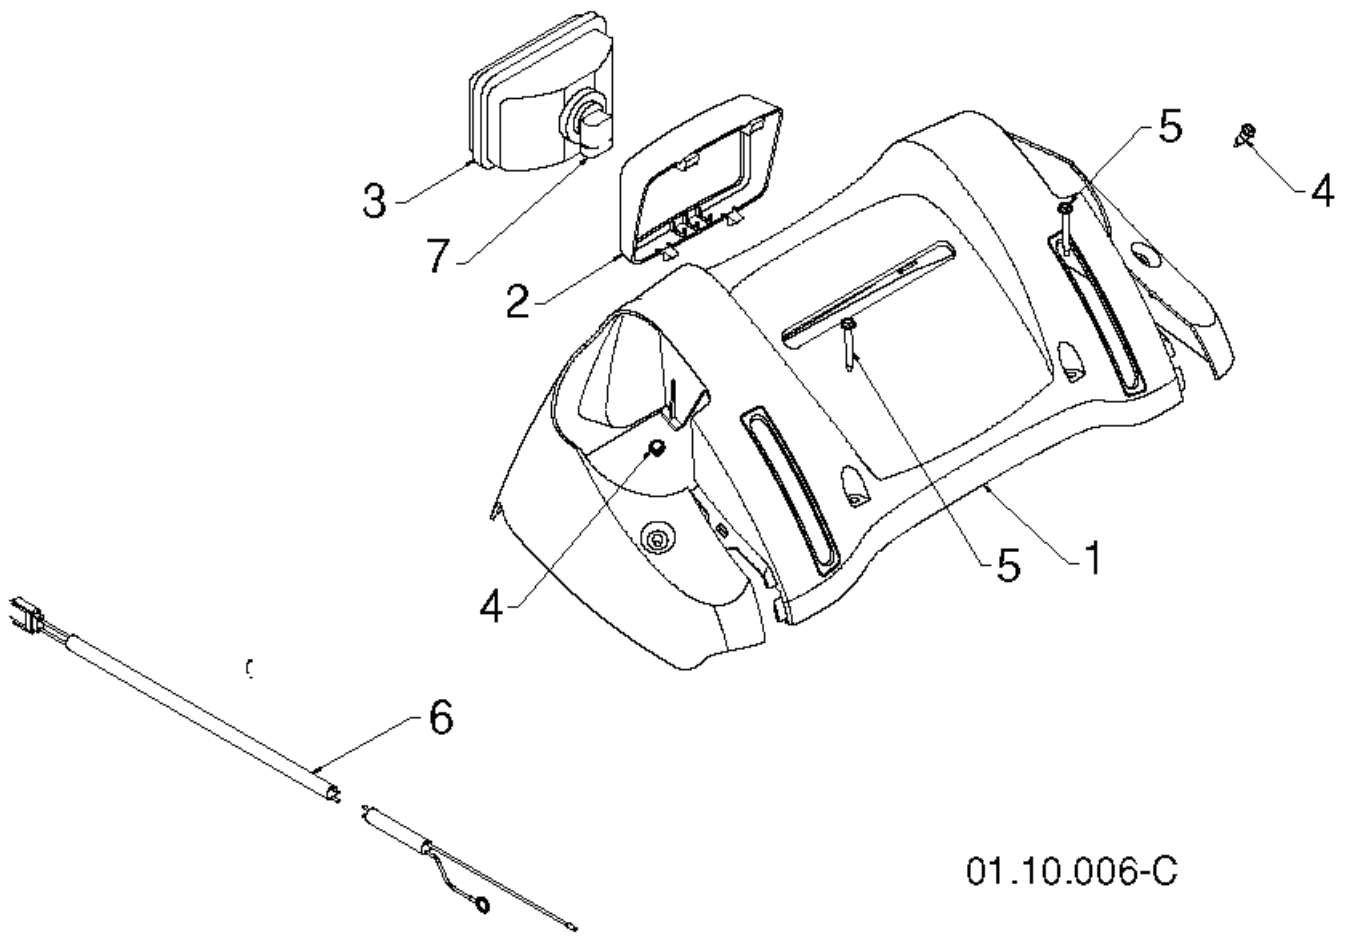

ENGINE, LCT

COMPLETE ENGINE-443326

414CC SNOW ENGINE SERVICE KIT HOP
PW4HK191150781DEABGIOQTUVX5E1M
PW2HK191150781DEABGIJOQJUE1M

REF.	PART NO.	DESCRIPTION	REMARK	QTY.	KIT
1	532429294	ASSEMBLY		1	
3	532429208	MUFFLER ASSY		1	
4	532429209	FUEL TANK ASSY		1	
5	532429211	FUEL CAP ASSY		1	
6	532429295	CARBURETTOR		1	
8	532429218	PRIMER		1	
10	532429297	STARTER		1	
10A	532437465	STARTER		1	
11	532429221	KEY SWITCH		1	
13	532429223	IGNITION SWITCH		1	
15	532429224	CHOKE		1	
16	532429298	PLATE		1	
17	532429299	RECOIL		1	
18	532429300	STARTER ASSY		1	
19	532429301	STARTER HANDLE		1	
19A	532443899	STARTER HANDLE		1	
20	532429302	BLOWER HOUSING ASSY		1	
21	532429231	SHIELD		1	
22	532429232	SHIELD		1	
23	532429303	COVER		1	
25	532429234	FUEL		1	
26	532429304	FLYWHEEL ASSY		1	
26A	532429305	FLYWHEEL ASSY		1	
26B	532443900	FLYWHEEL		1	
27	532429237	ASSEMBLY KIT		1	
28	532429306	FAN		1	
29	532443944	IGNITION COIL		1	
29A	532443897	IGNITION COIL		1	
30	532429308	CRANKCASE		1	
31	532435534	DIPSTICK		1	
32	532429243	COIL		1	
32A	532443897	IGNITION COIL		1	
33	532429290	STARTER ASSY		1	
34	532436966	BOOT		1	
36	532429310	ARM		1	
37	532429311	SHAFT		1	
38	532429312	GEAR ASSY		1	
39	532429313	CAMSHAFT		1	
40	532429605	CYLINDER HEAD		1	
41	532429255	SPARK PLUG		1	
42	532429257	BOX		1	
44	532429315	PISTON ASSY		1	
46	532429213	SHIELD		1	
47	532429316	SEAL		1	
48	532429284	HARNESS		1	
49	532429317	CRANKSHAFT		1	
50	532429286	SHIELD		1	
51	532429318	FUEL TANK ASSY		1	
52	532429612	ARM		1	
53	532429606	PUSH ROD TAPPET KIT (INCLUDED WITH PART # 40)		1	
54	532429607	CYLINDER ASSY		1	
55	532429608	WEIGHT KIT		1	
56	532429609	GASKET KIT		1	
57	532432146	HOSE KIT		1	
58	532432687	EXTENDED OIL DRAIN TUBE		1	
61	532432752	FUEL KNOB-SNOW		1	
62	532429242	OIL PLUG		1	
63	532437464	SHIELD		1	
64	532443059	KIT		1	