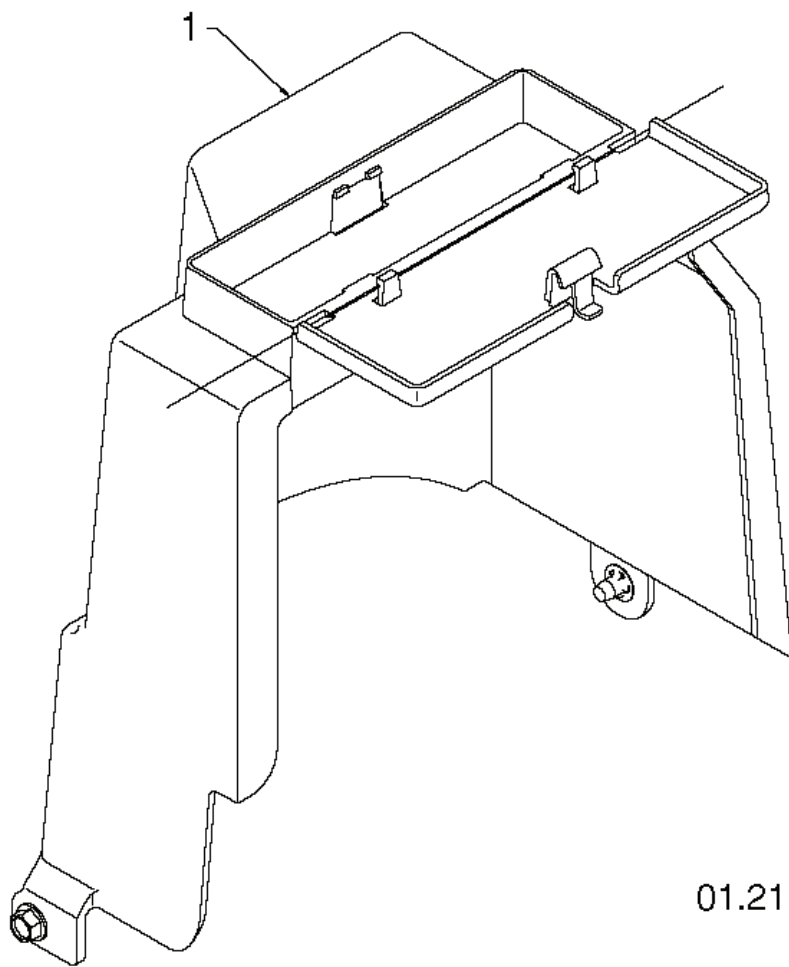

1830 HV, 96193008100, 2011-07

SPARE PARTS LIST

01.00.034-A

REF.	PART NO.	DESCRIPTION	REMARK	QTY.	KIT
-	532443326	ENGINE	PW4EHK191150781E	1	
1	532435952	FRAME		1	
2	532150406	BOLT		1	
3	532428867	BOLT		1	

01.01.007-B

REF.	PART NO.	DESCRIPTION	REMARK	QTY.	KIT
1	532429269	ENGINE PLATE		1	

01.21.013-B

REF.	PART NO.	DESCRIPTION	REMARK	QTY.	KIT
1	532428685	BELT COVER		1	

01.21.020-B

REF.	PART NO.	DESCRIPTION	REMARK	QTY.	KIT
1	532419888	BELT		1	
2	532427304	V-BELT		1	
3	532429271	BRACKET		1	
4	532180523	PULLEY		1	
5	532429270	BRACKET		1	
6	532426589	NUT		1	
7	874780524	BOLT		1	
8	532424297	BOLT		1	
9	532751153	NUT		1	
10	532428867	BOLT		1	
11	532427576	BRACKET		1	
12	532180522	PULLEY		1	
13	532059289	WASHER		1	
14	873800500	LOCK NUT		1	
15	874780520	BOLT		1	
16	532851084	SCREW		1	
17	819132005	WASHER		1	
18	532425934	PULLEY		1	
19	532425933	PULLEY		1	
20	874610516	SCREW		1	
21	810040500	WASHER		1	
22	532155452	GUIDE		1	
23	811050500	WASHER		1	
24	532175331	BUSHING		1	
25	819112206	WASHER		1	
26	874610520	SCREW CAP		1	
27	874760608	SCREW		1	

01.14.003-B

REF.	PART NO.	DESCRIPTION	REMARK	QTY.	KIT
1	532198563	POWER CORD		1	
2	532169675	PIN		1	
3	532429112	WRENCH		1	
4	532184505	SPRING		1	
5	532179829	BOLT		1	
6	532191730	NUT		1	
7	872250505	BOLT		1	
8	532751153	NUT		1	
9	873800600	NUT		1	
10	819131316	WASHER		1	
11	532192090	BOLT		1	
12	873800400	NUT		1	

01.14.012-A

REF.	PART NO.	DESCRIPTION	REMARK	QTY.	KIT
1	532180445	LEVER		1	
2	532187716	ROD		1	
3	872270505	BOLT		1	
4	532155377	NUT		1	

01.14.007-A

REF.	PART NO.	DESCRIPTION	REMARK	QTY.	KIT
1	532443059	KIT		1	