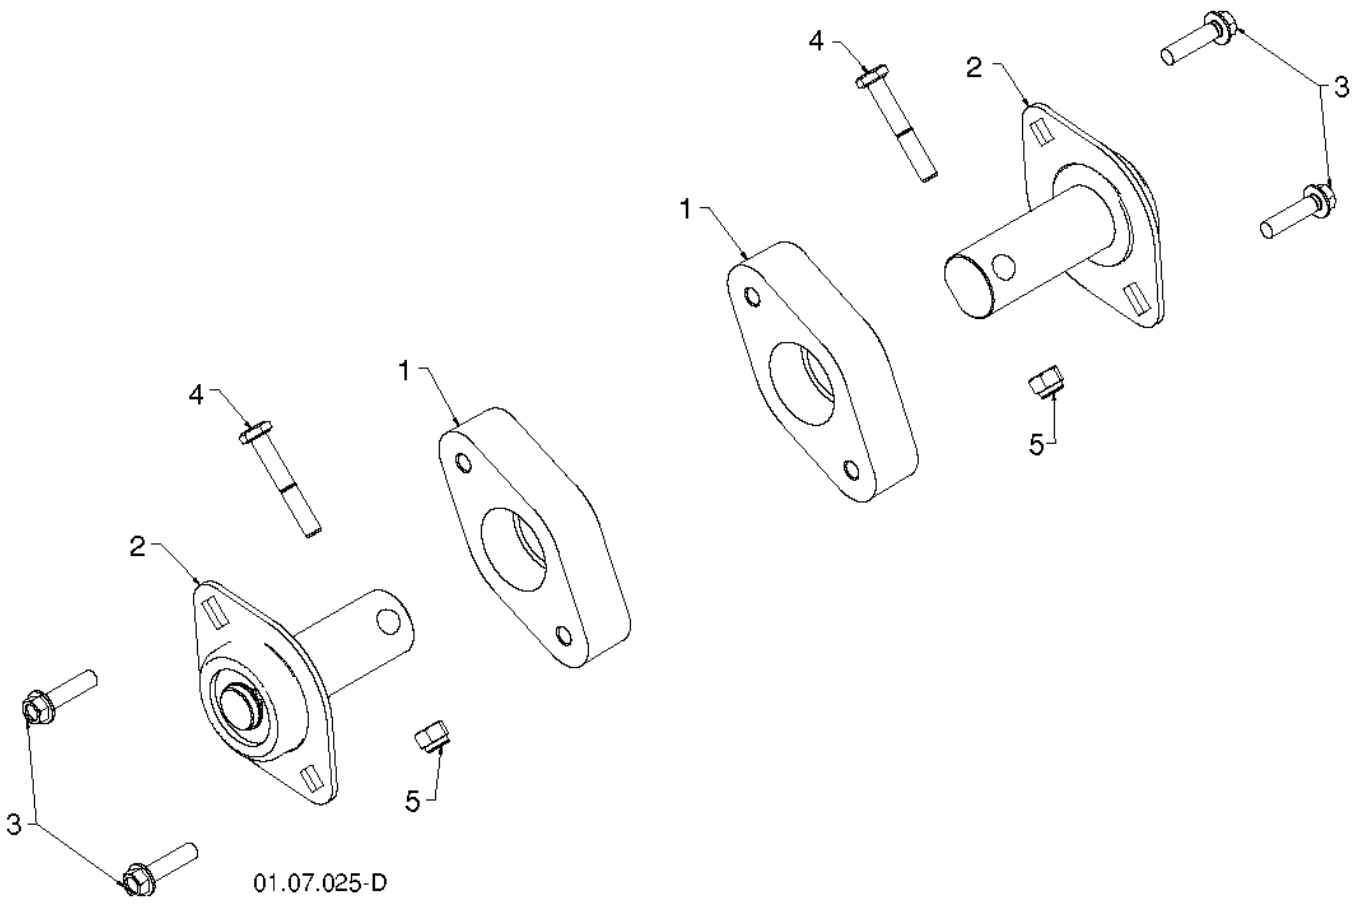

01.07.026-D

REF.	PART NO.	DESCRIPTION	REMARK	QTY.	KIT
1	532184105	IMPELLER		1	
2	532427148	GEARBOX ASSEMBLY		1	
3	532188909	BEARING		1	
4	532427146	PULLEY		1	
5	532442438	CHUTE		1	
6	532184095	PLATE		1	
7	532192199	TOOL		1	
8	532405400	CLAMP		1	
9	873800400	NUT		1	
10	874780426	SCREW		1	
11	532427942	NUT		1	
12	532163183	BOLT		1	
13	532427145	HUB		1	
14	532427154	SLEEVE		1	
15	532145212	NUT		1	
16	532180355	BOLT		1	
17	532194189	SCREW		1	
18	532407760	PLUG		1	
19	532427302	COVER	RH	1	
20	532427345	GASKET		1	
21	532407770	SEALING		1	
22	532407762	BUSHING		1	
23	532174697	WASHER		1	
24	532407763	GEAR		1	
25	532407764	SHAFT		1	
26	532189282	KEY		1	
27	532407758	BUSHING		1	
28	532174683	WASHER		1	
29	532427147	SHAFT		1	
30	532184205	PIN		1	
31	532174681	WASHER		1	
32	532174684	BEARING		1	
33	532407769	BUSHING		1	
34	532407768	O-RING		1	
35	532407767	SCREW		1	
36	532427317	COVER	LH	1	
37	532192090	BOLT		1	

REF.	PART NO.	DESCRIPTION	REMARK	QTY.	KIT
1	532188170	HOLDER		1	
2	532430691	BALL BEARING		1	
3	532179582	SCREW		1	
4	874780426	SCREW		1	
5	873800400	NUT		1	

REF.	PART NO.	DESCRIPTION	REMARK	QTY.	KIT
1	532407834	SKID PLATE		1	
2	872270506	BOLT		1	
3	532751153	NUT		1	