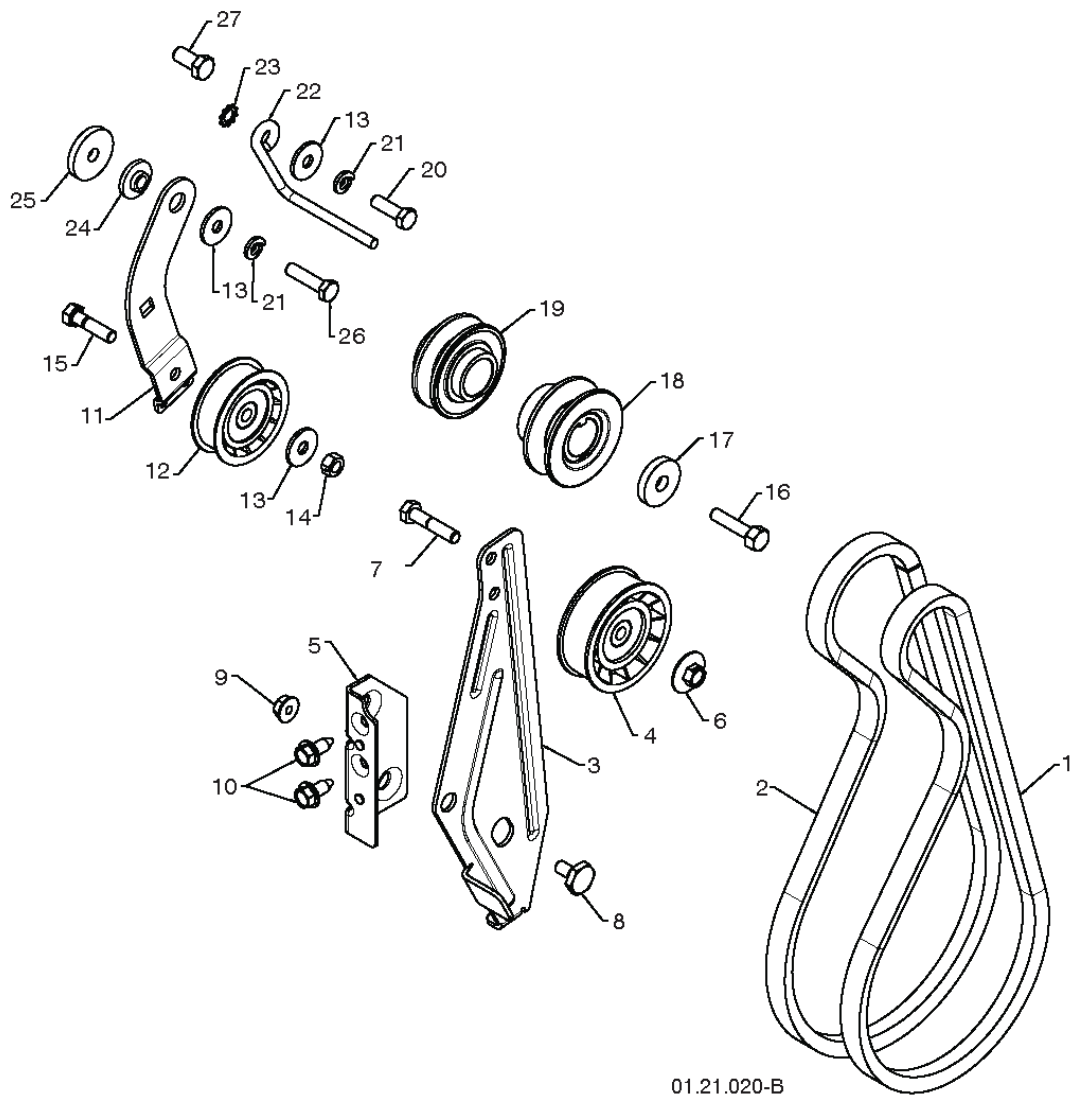

1830 HV, 96193008100, 2011-07

SPARE PARTS LIST

01.00.034-A

REF.	PART NO.	DESCRIPTION	REMARK	QTY.	KIT
-	532443326	ENGINE	PW4EHK191150781E	1	
1	532435952	FRAME		1	
2	532150406	BOLT		1	
3	532428867	BOLT		1	

01.01.007-B

REF.	PART NO.	DESCRIPTION	REMARK	QTY.	KIT
1	532429269	ENGINE PLATE		1	

01.21.013-B

REF.	PART NO.	DESCRIPTION	REMARK	QTY.	KIT
1	532428685	BELT COVER		1	

01.21.020-B

REF.	PART NO.	DESCRIPTION	REMARK	QTY.	KIT
1	532419888	BELT		1	
2	532427304	V-BELT		1	
3	532429271	BRACKET		1	
4	532180523	PULLEY		1	
5	532429270	BRACKET		1	
6	532426589	NUT		1	
7	874780524	BOLT		1	
8	532424297	BOLT		1	
9	532751153	NUT		1	
10	532428867	BOLT		1	
11	532427576	BRACKET		1	
12	532180522	PULLEY		1	
13	532059289	WASHER		1	
14	873800500	LOCK NUT		1	
15	874780520	BOLT		1	
16	532851084	SCREW		1	
17	819132005	WASHER		1	
18	532425934	PULLEY		1	
19	532425933	PULLEY		1	
20	874610516	SCREW		1	
21	810040500	WASHER		1	
22	532155452	GUIDE		1	
23	811050500	WASHER		1	
24	532175331	BUSHING		1	
25	819112206	WASHER		1	
26	874610520	SCREW CAP		1	
27	874760608	SCREW		1	

01.14.003-B

REF.	PART NO.	DESCRIPTION	REMARK	QTY.	KIT
1	532198563	POWER CORD		1	
2	532169675	PIN		1	
3	532429112	WRENCH		1	
4	532184505	SPRING		1	
5	532179829	BOLT		1	
6	532191730	NUT		1	
7	872250505	BOLT		1	
8	532751153	NUT		1	
9	873800600	NUT		1	
10	819131316	WASHER		1	
11	532192090	BOLT		1	
12	873800400	NUT		1	

01.14.012-A

REF.	PART NO.	DESCRIPTION	REMARK	QTY.	KIT
1	532180445	LEVER		1	
2	532187716	ROD		1	
3	872270505	BOLT		1	
4	532155377	NUT		1	

01.14.007-A

REF.	PART NO.	DESCRIPTION	REMARK	QTY.	KIT
1	532443059	KIT		1	