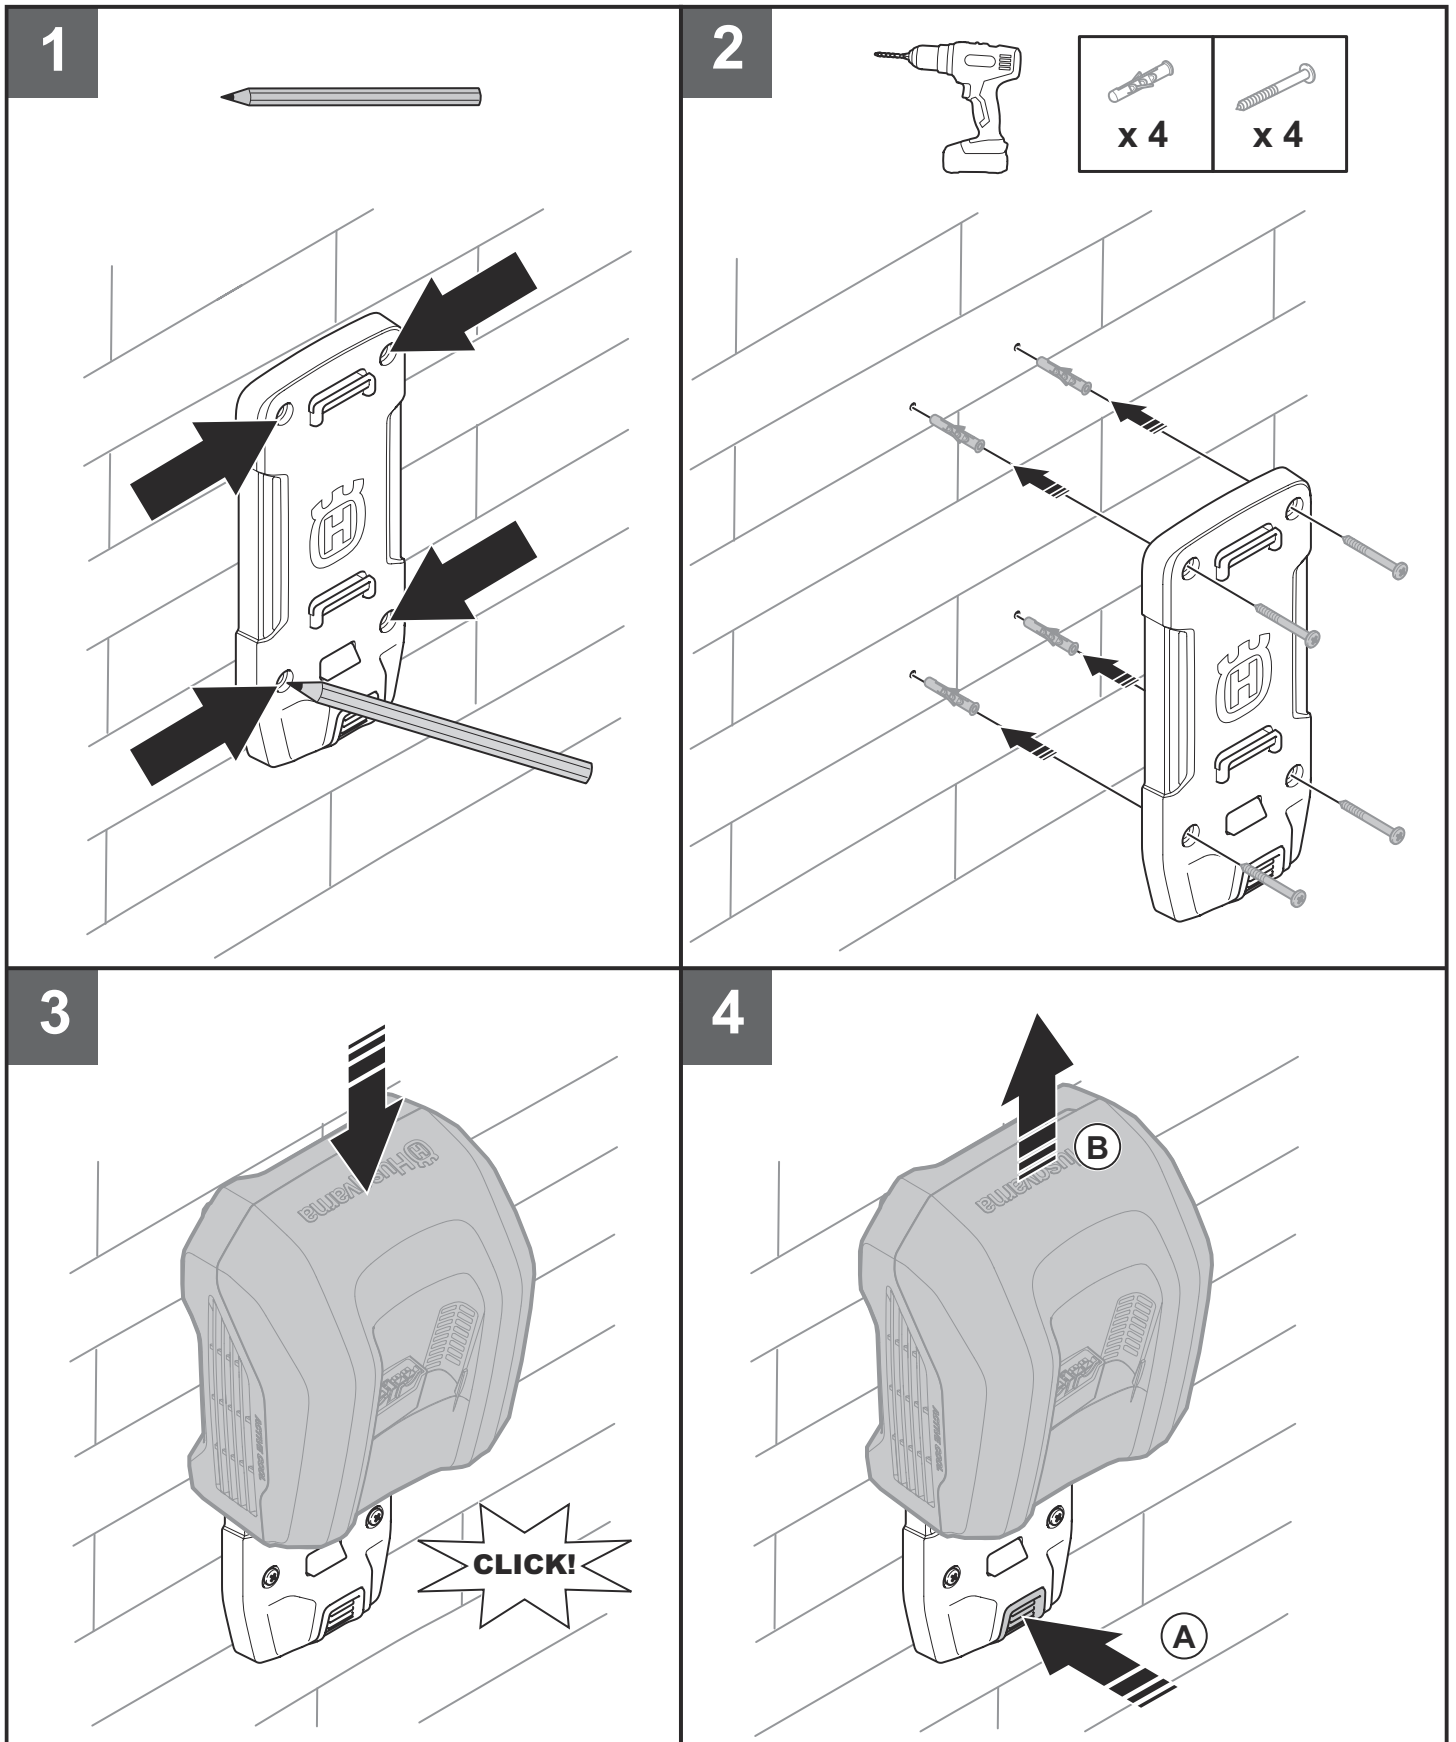

Assembly instruction - 40-C charger wall mount

5484107-01