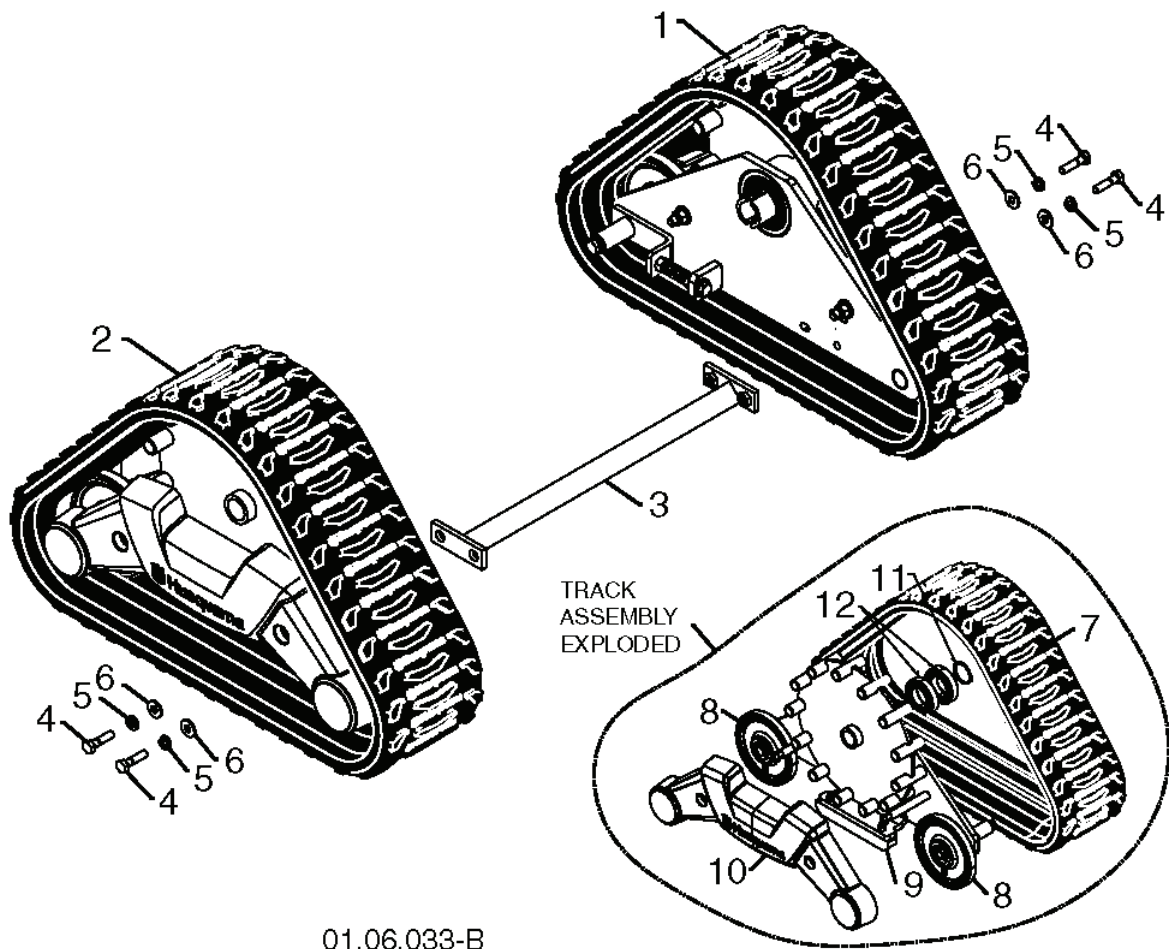

01.06.033-B

REF.	PART NO.	DESCRIPTION	REMARK	QTY.	KIT
1	532443389	WHEEL ASSY	LH	1	
2	532443388	WHEEL ASSY	RH	1	
3	532443267	SUPPORT		1	
4	874780520	BOLT		1	
5	810040500	WASHER		1	
6	532155415	WASHER		1	
7	532443390	BELT	SERVICE PART	1	
8	532443119	WHEEL	SERVICE PART	1	
9	532443391	SKIDS	SERVICE PART	1	
10	532442745	COVER	SERVICE PART	1	
11	532443831	RING	SERVICE PART	1	
12	532443392	BEARING	SERVICE PART	1