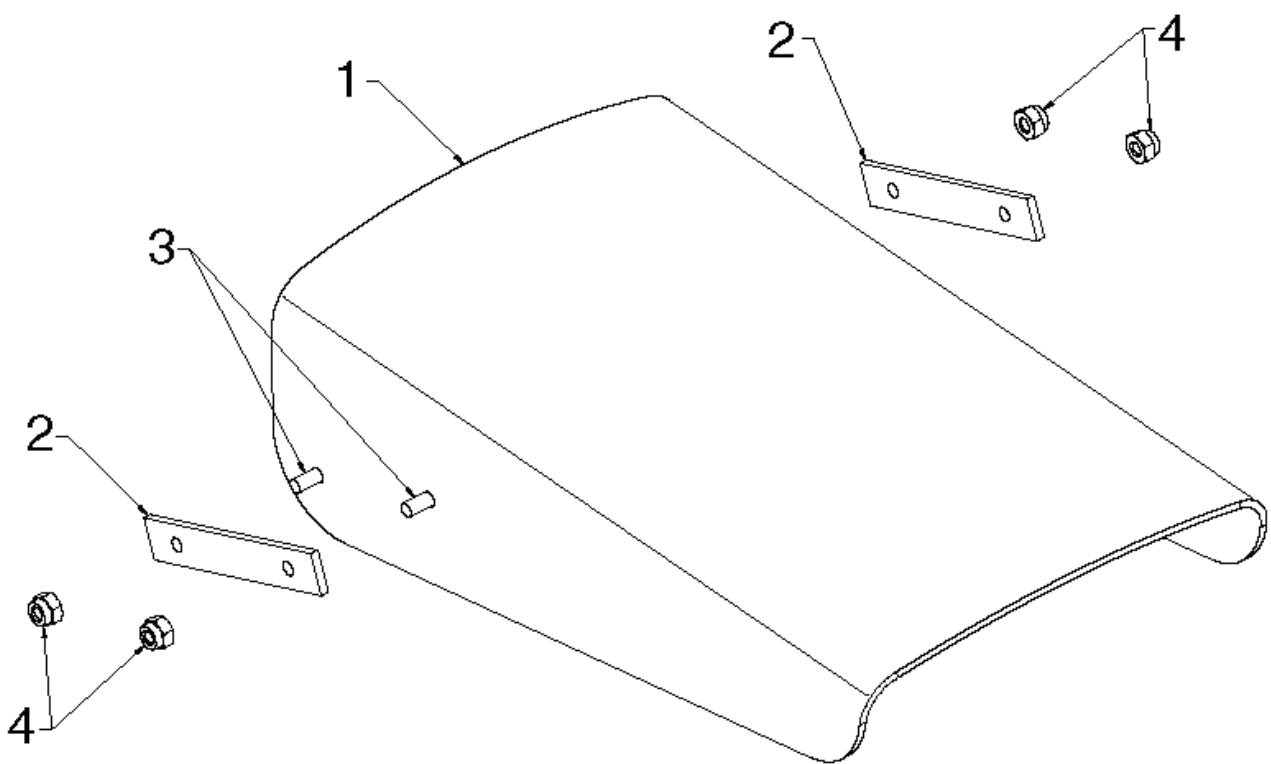

01.16.001-B

---

REF.	PART NO.	DESCRIPTION	REMARK	QTY.	KIT
1	532184747	DRIFT BAR		1	
2	872270506	BOLT		1	
3	532179246	WASHER		1	
4	810040500	WASHER		1	
5	532128638	WING NUT		1	

01.14.011-A

---

REF.	PART NO.	DESCRIPTION	REMARK	QTY.	KIT
1	532421138	SHIELD		1	
2	532423247	STRAP		1	
3	532182227	SCREW		1	
4	532182228	NUT		1	