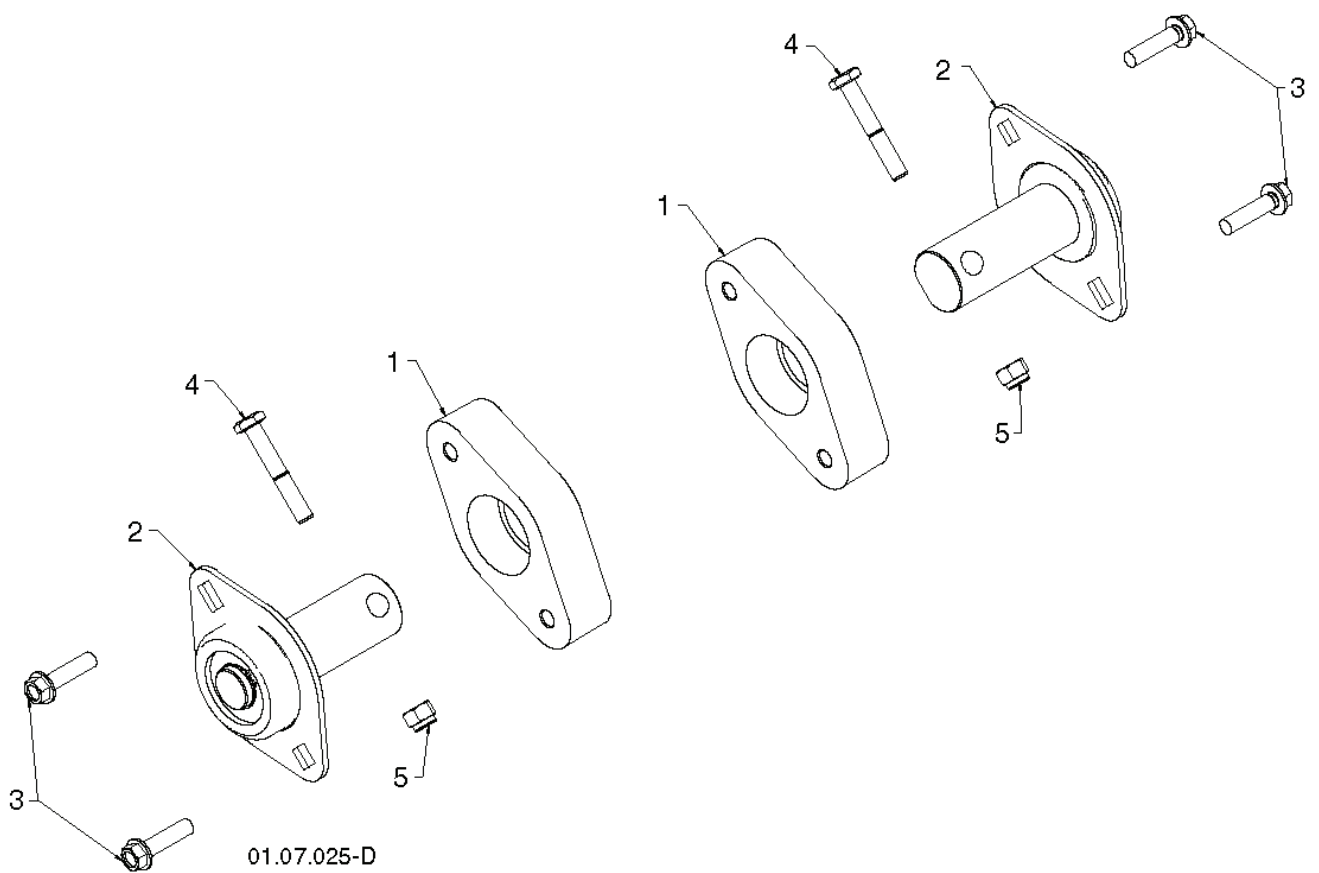

01.17.002-B

---

REF.	PART NO.	DESCRIPTION	REMARK	QTY.	KIT
1	532182515	WEIGHT, AUGER HOUSING 27		1	
2	872110510	BOLT		1	
3	532751153	NUT		1	
4	819112206	WASHER		1	

01.07.030-A

---

REF.	PART NO.	DESCRIPTION	REMARK	QTY.	KIT
1	532443684	HOUSING		1	
2	532407727	BAR		1	
3	872270505	BOLT		1	
4	532155377	NUT		1	
5	532443290	BRACKET		1	
6	532443291	BRACKET		1	
7	532163183	BOLT		1	
8	532427942	NUT		1	

01.07.025-D

---

REF.	PART NO.	DESCRIPTION	REMARK	QTY.	KIT
1	532188170	HOLDER		1	
2	532430691	BALL BEARING		1	
3	532179582	SCREW		1	
4	874780426	SCREW		1	
5	873800400	NUT		1	

01.09.010-B

---

REF.	PART NO.	DESCRIPTION	REMARK	QTY.	KIT
1	532428272	LEVER		1	
2	817501010	SCREW		1	
*3	532420678	BRACKET	SERVICE PART	1	
*4	532405932	BRACKET	SERVICE PART	1	
*5	532420675	PULLEY	SERVICE PART	1	
*6	532428273	CABLE ASSY	SERVICE PART	1	
*7	532428310	CABLE ASSY	SERVICE PART	1	

01.15.017-A

---

REF.	PART NO.	DESCRIPTION	REMARK	QTY.	KIT
1	532438629	CABLE		1	
2	874041024	SCREW		1	

---

REF.	PART NO.	DESCRIPTION	REMARK	QTY.	KIT
1	532404308	SHAFT		1	
2	532187794	SPACER		1	
3	532174697	WASHER		1	
4	532179830	BEARING		1	
5	532146315	SCREW		1	
6	817490508	SCREW		1	
7	532155443	PEN		1	
8	874780632	SCREW		1	
9	873800600	NUT		1	

01.21.013-B

---

REF.	PART NO.	DESCRIPTION	REMARK	QTY.	KIT
1	532428685	BELT COVER		1	

01.14.014-A

---

REF.	PART NO.	DESCRIPTION	REMARK	QTY.	KIT
1	532187782	ROD, UPPER, SPEED CONTROL	TOP	1	
2	532187784	ROD	BOTTOM	1	
3	872270505	BOLT		1	
4	532155377	NUT		1	