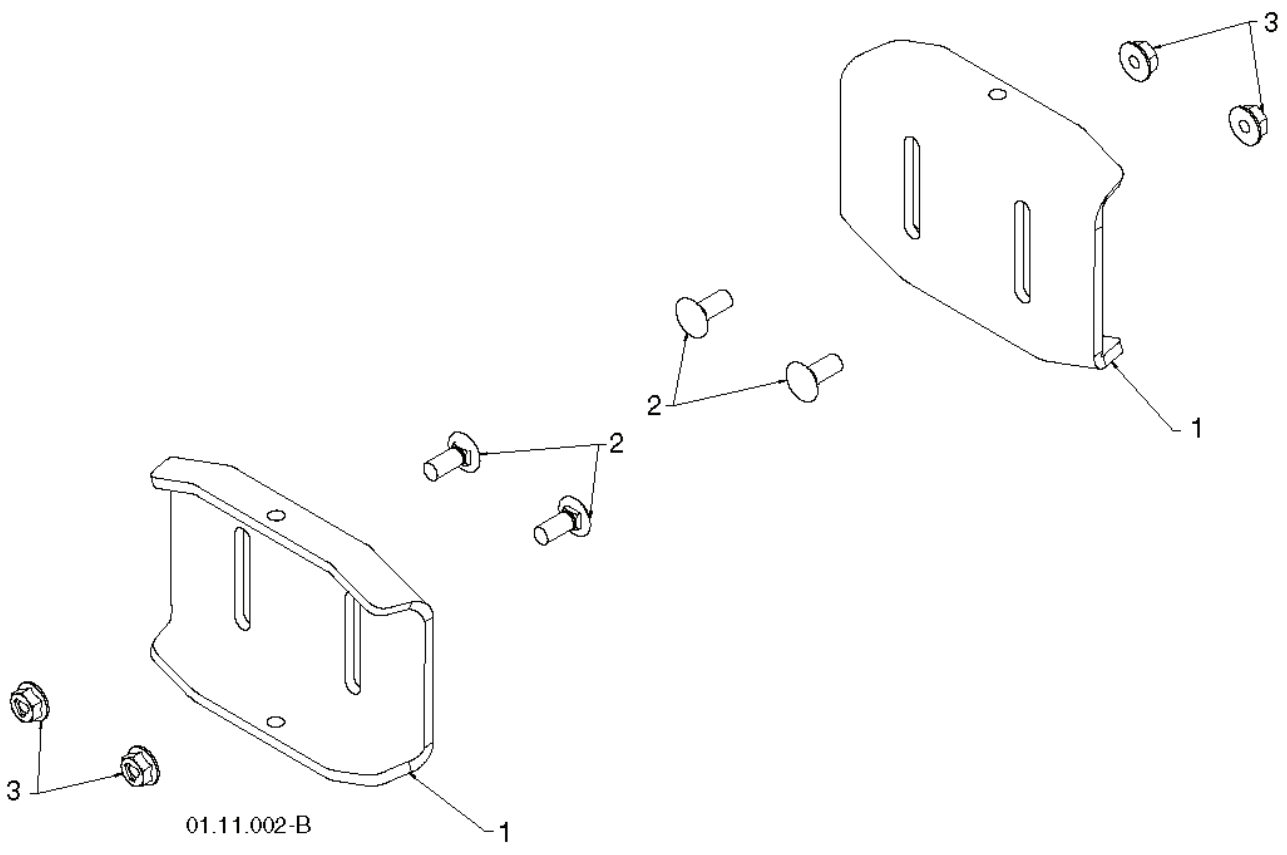

01.11.002-B

REF.	PART NO.	DESCRIPTION	REMARK	QTY.	KIT
1	532407834	SKID PLATE		1	
2	872270506	BOLT		1	
3	532751153	NUT		1