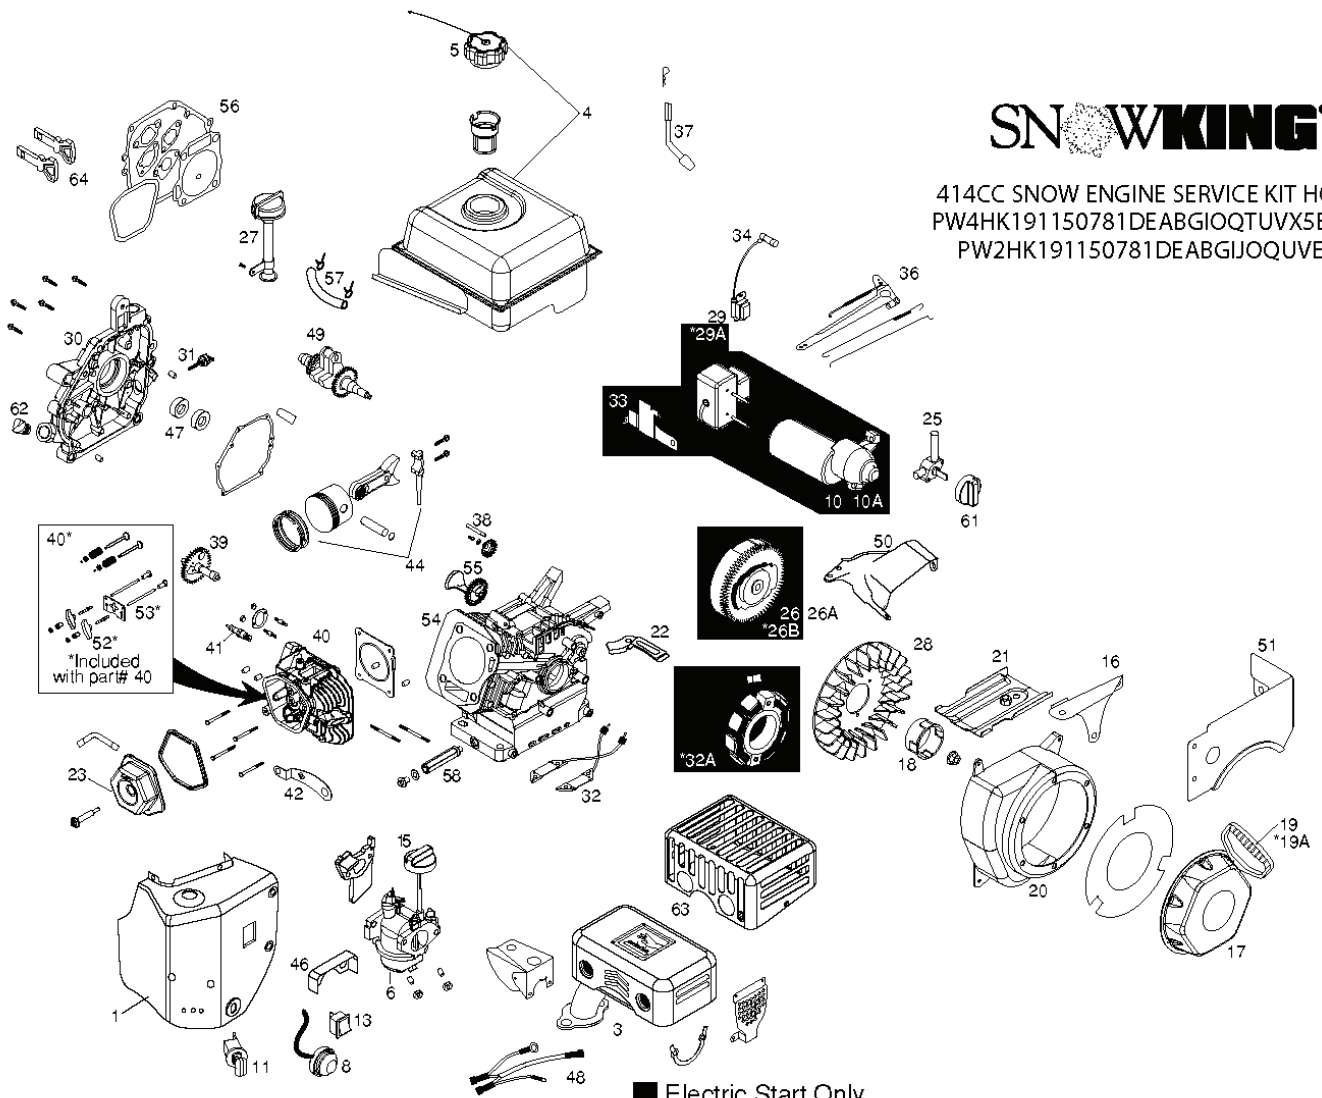

ENGINE, LCT

COMPLETE ENGINE-443326

414CC SNOW ENGINE SERVICE KIT HOP
PW4HK191150781DEABGIOQTUVX5E1M
PW2HK191150781DEABGIJOQJUE1M

REF.	PART NO.	DESCRIPTION	REMARK	QTY.	KIT
1	532429294	ASSEMBLY		1	
3	532429208	MUFFLER ASSY		1	
4	532429209	FUEL TANK ASSY		1	
5	532429211	FUEL CAP ASSY		1	
6	532429295	CARBURETTOR		1	
8	532429218	PRIMER		1	
10	532429297	STARTER		1	
10A	532437465	STARTER		1	
11	532429221	KEY SWITCH		1	
13	532429223	IGNITION SWITCH		1	
15	532429224	CHOKE		1	
16	532429298	PLATE		1	
17	532429299	RECOIL		1	
18	532429300	STARTER ASSY		1	
19	532429301	STARTER HANDLE		1	
19A	532443899	STARTER HANDLE		1	
20	532429302	BLOWER HOUSING ASSY		1	
21	532429231	SHIELD		1	
22	532429232	SHIELD		1	
23	532429303	COVER		1	
25	532429234	FUEL		1	
26	532429304	FLYWHEEL ASSY		1	
26A	532429305	FLYWHEEL ASSY		1	
26B	532443900	FLYWHEEL		1	
27	532429237	ASSEMBLY KIT		1	
28	532429306	FAN		1	
29	532443944	IGNITION COIL		1	
29A	532443897	IGNITION COIL		1	
30	532429308	CRANKCASE		1	
31	532435534	DIPSTICK		1	
32	532429243	COIL		1	
32A	532443897	IGNITION COIL		1	
33	532429290	STARTER ASSY		1	
34	532436966	BOOT		1	
36	532429310	ARM		1	
37	532429311	SHAFT		1	
38	532429312	GEAR ASSY		1	
39	532429313	CAMSHAFT		1	
40	532429605	CYLINDER HEAD		1	
41	532429255	SPARK PLUG		1	
42	532429257	BOX		1	
44	532429315	PISTON ASSY		1	
46	532429213	SHIELD		1	
47	532429316	SEAL		1	
48	532429284	HARNESS		1	
49	532429317	CRANKSHAFT		1	
50	532429286	SHIELD		1	
51	532429318	FUEL TANK ASSY		1	
52	532429612	ARM		1	
53	532429606	PUSH ROD TAPPET KIT (INCLUDED WITH PART # 40)		1	
54	532429607	CYLINDER ASSY		1	
55	532429608	WEIGHT KIT		1	
56	532429609	GASKET KIT		1	
57	532432146	HOSE KIT		1	
58	532432687	EXTENDED OIL DRAIN TUBE		1	
61	532432752	FUEL KNOB-SNOW		1	
62	532429242	OIL PLUG		1	
63	532437464	SHIELD		1	
64	532443059	KIT		1