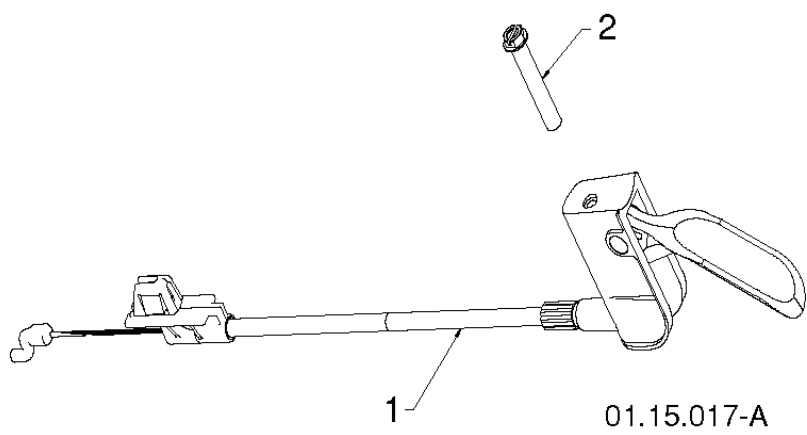

01.07.025-D

---

REF.	PART NO.	DESCRIPTION	REMARK	QTY.	KIT
1	532188170	HOLDER		1	
2	532430691	BALL BEARING		1	
3	532179582	SCREW		1	
4	874780426	SCREW		1	
5	873800400	NUT		1	

01.09.010-B

---

REF.	PART NO.	DESCRIPTION	REMARK	QTY.	KIT
1	532428272	LEVER		1	
2	817501010	SCREW		1	
*3	532420678	BRACKET	SERVICE PART	1	
*4	532405932	BRACKET	SERVICE PART	1	
*5	532420675	PULLEY	SERVICE PART	1	
*6	532428273	CABLE ASSY	SERVICE PART	1	
*7	532428310	CABLE ASSY	SERVICE PART	1	

01.15.017-A

---

REF.	PART NO.	DESCRIPTION	REMARK	QTY.	KIT
1	532438629	CABLE		1	
2	874041024	SCREW		1	

---

REF.	PART NO.	DESCRIPTION	REMARK	QTY.	KIT
1	532404308	SHAFT		1	
2	532187794	SPACER		1	
3	532174697	WASHER		1	
4	532179830	BEARING		1	
5	532146315	SCREW		1	
6	817490508	SCREW		1	
7	532155443	PEN		1	
8	874780632	SCREW		1	
9	873800600	NUT		1	