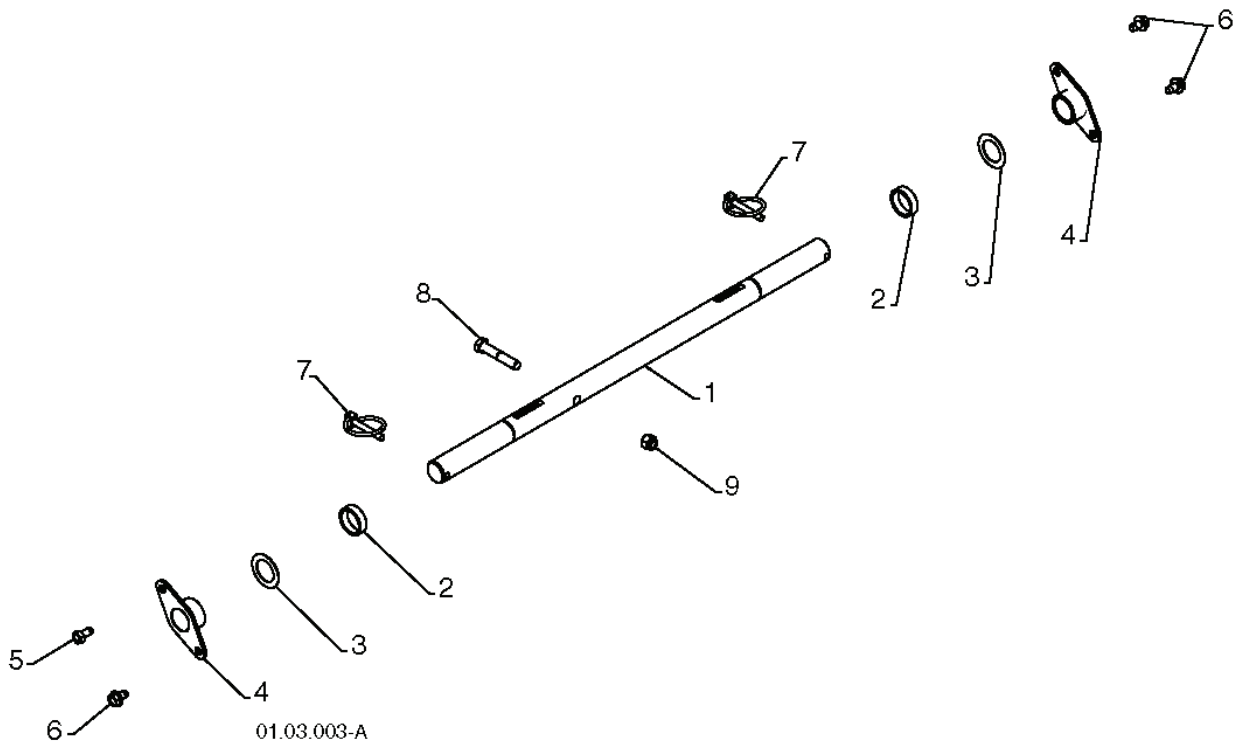

01.17.002-B

---

REF.	PART NO.	DESCRIPTION	REMARK	QTY.	KIT
1	532182515	WEIGHT, AUGER HOUSING 27		1	
2	872110510	BOLT		1	
3	532751153	NUT		1	
4	819112206	WASHER		1	

01.07.030-A

---

REF.	PART NO.	DESCRIPTION	REMARK	QTY.	KIT
1	532443684	HOUSING		1	
2	532407727	BAR		1	
3	872270505	BOLT		1	
4	532155377	NUT		1	
5	532443290	BRACKET		1	
6	532443291	BRACKET		1	
7	532163183	BOLT		1	
8	532427942	NUT		1	

01.07.025-D

---

REF.	PART NO.	DESCRIPTION	REMARK	QTY.	KIT
1	532188170	HOLDER		1	
2	532430691	BALL BEARING		1	
3	532179582	SCREW		1	
4	874780426	SCREW		1	
5	873800400	NUT		1	

01.09.010-B

---

REF.	PART NO.	DESCRIPTION	REMARK	QTY.	KIT
1	532428272	LEVER		1	
2	817501010	SCREW		1	
*3	532420678	BRACKET	SERVICE PART	1	
*4	532405932	BRACKET	SERVICE PART	1	
*5	532420675	PULLEY	SERVICE PART	1	
*6	532428273	CABLE ASSY	SERVICE PART	1	
*7	532428310	CABLE ASSY	SERVICE PART	1	

01.15.017-A

---

REF.	PART NO.	DESCRIPTION	REMARK	QTY.	KIT
1	532438629	CABLE		1	
2	874041024	SCREW		1	

---

REF.	PART NO.	DESCRIPTION	REMARK	QTY.	KIT
1	532404308	SHAFT		1	
2	532187794	SPACER		1	
3	532174697	WASHER		1	
4	532179830	BEARING		1	
5	532146315	SCREW		1	
6	817490508	SCREW		1	
7	532155443	PEN		1	
8	874780632	SCREW		1	
9	873800600	NUT		1	

01.21.013-B

---

REF.	PART NO.	DESCRIPTION	REMARK	QTY.	KIT
1	532428685	BELT COVER		1	

01.14.014-A

---

REF.	PART NO.	DESCRIPTION	REMARK	QTY.	KIT
1	532187782	ROD, UPPER, SPEED CONTROL	TOP	1	
2	532187784	ROD	BOTTOM	1	
3	872270505	BOLT		1	
4	532155377	NUT		1	