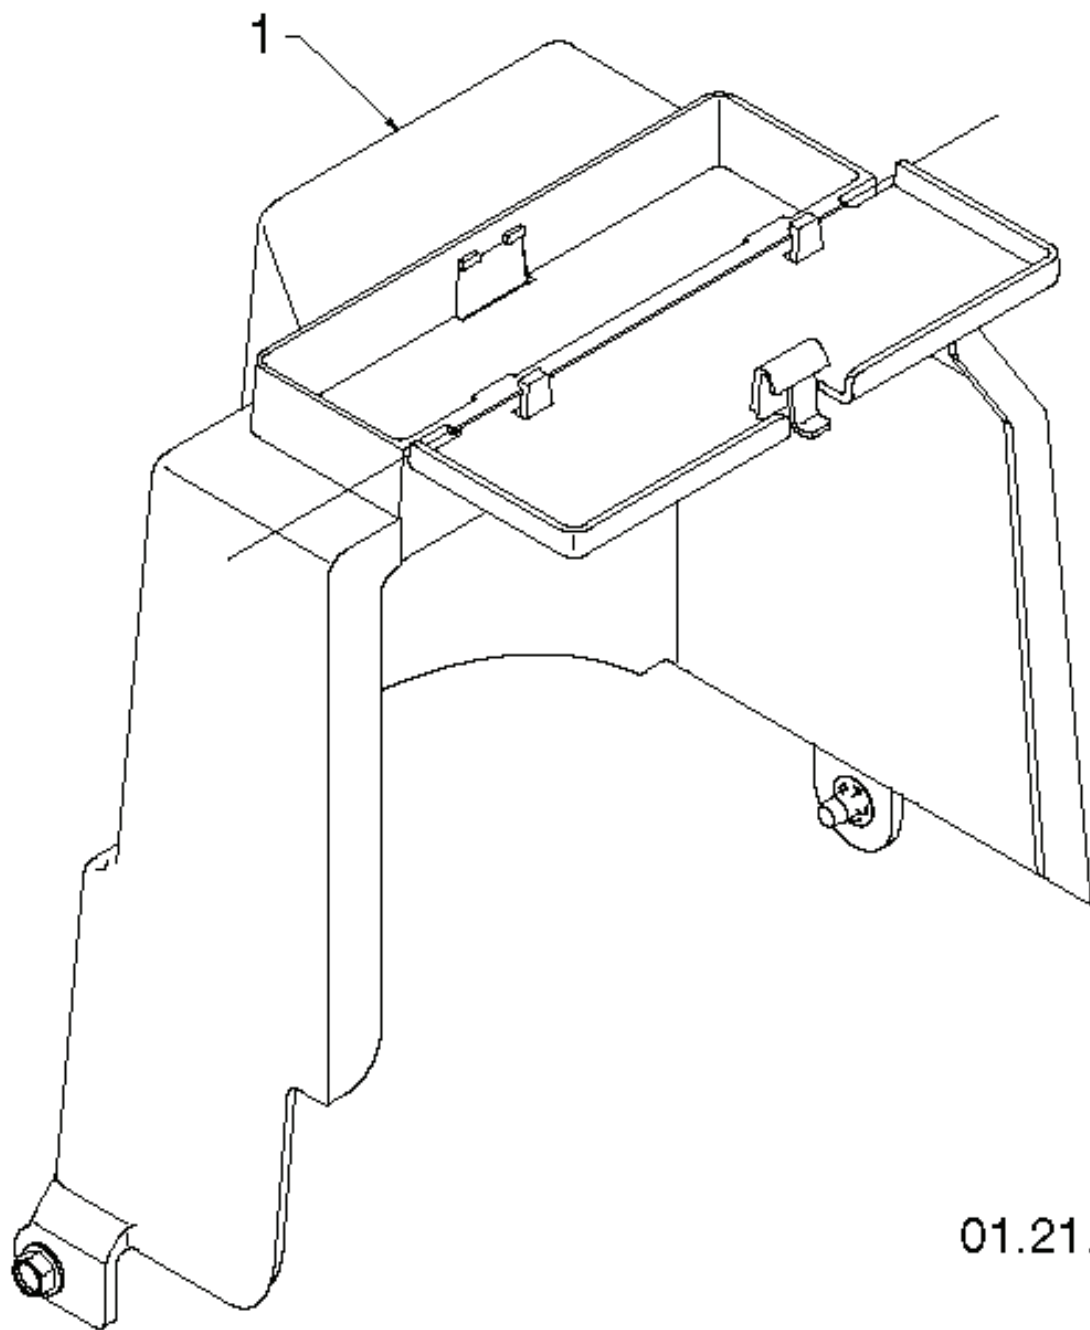

01.01.007-B

---

REF.	PART NO.	DESCRIPTION	REMARK	QTY.	KIT
1	532429269	ENGINE PLATE		1	

---

REF.	PART NO.	DESCRIPTION	REMARK	QTY.	KIT
-	532443326	ENGINE	LCT PW4HK191150781E	1	
1	532429203	FRAME		1	
2	532150406	BOLT		1	
3	532428867	BOLT		1	

01.21.013-B

---

REF.	PART NO.	DESCRIPTION	REMARK	QTY.	KIT
1	532428685	BELT COVER		1	

01.14.014-A

---

REF.	PART NO.	DESCRIPTION	REMARK	QTY.	KIT
1	532187782	ROD, UPPER, SPEED CONTROL	TOP	1	
2	532187784	ROD	BOTTOM	1	
3	872270505	BOLT		1	
4	532155377	NUT		1	