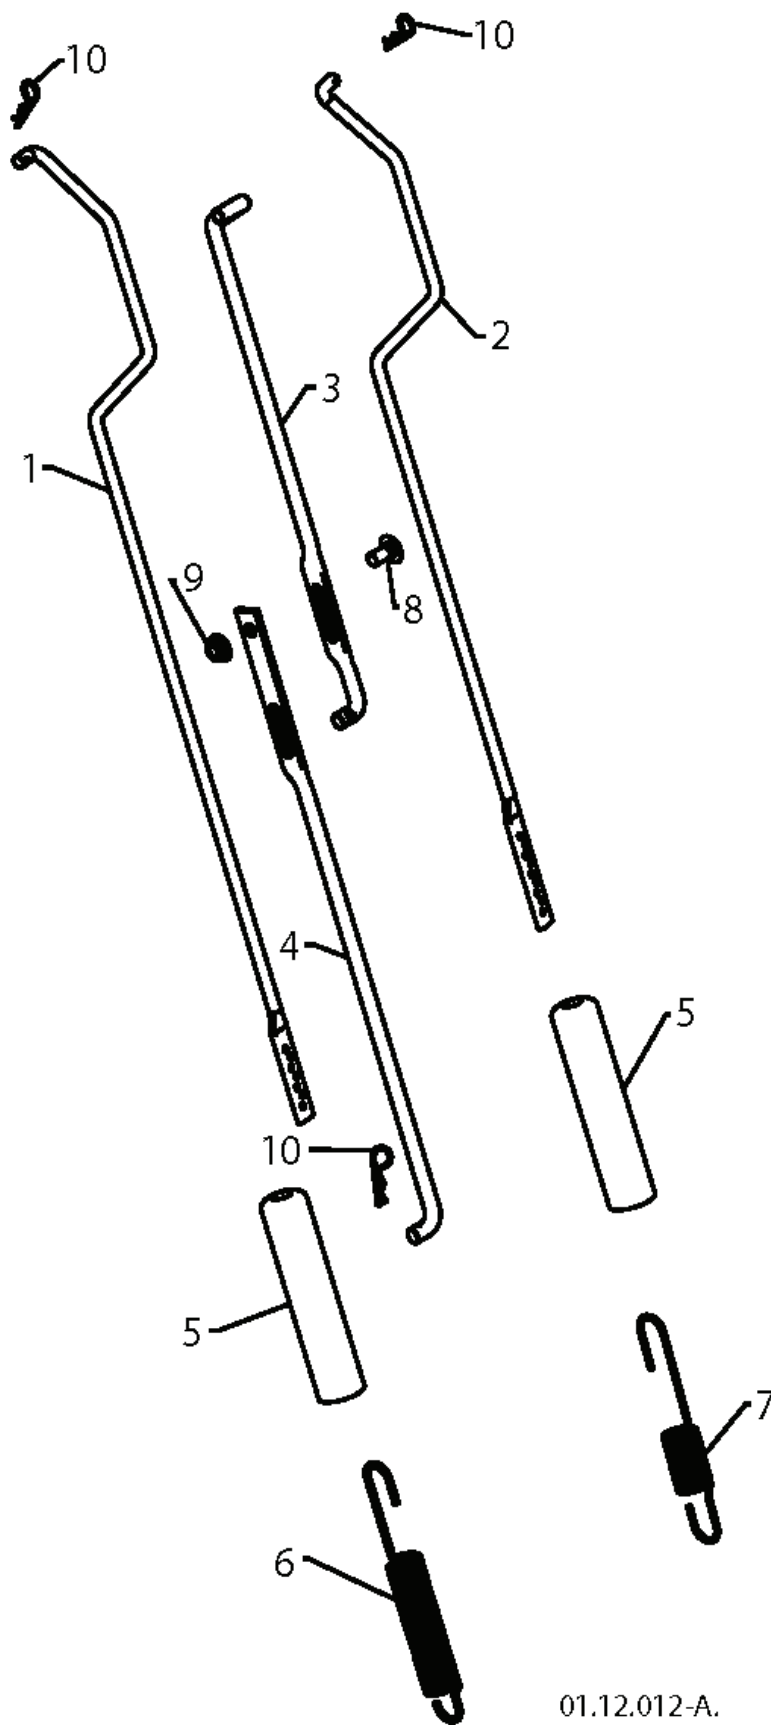

01.12.012-A.

REF.	PART NO.	DESCRIPTION	REMARK	QTY.	KIT
1	532421763	ROD		1	
2	532429832	ROD		1	
3	532187782	ROD, UPPER, SPEED CONTROL		1	
4	532187784	ROD		1	
5	532180447	SLEEVE		1	
6	532192091	SLEEVE, SPRING		1	
7	532178669	SPRING		1	
8	532180926	SPRING		1	
9	872270505	BOLT		1	
10	532155377	NUT		1	
11	532169675	PIN		1