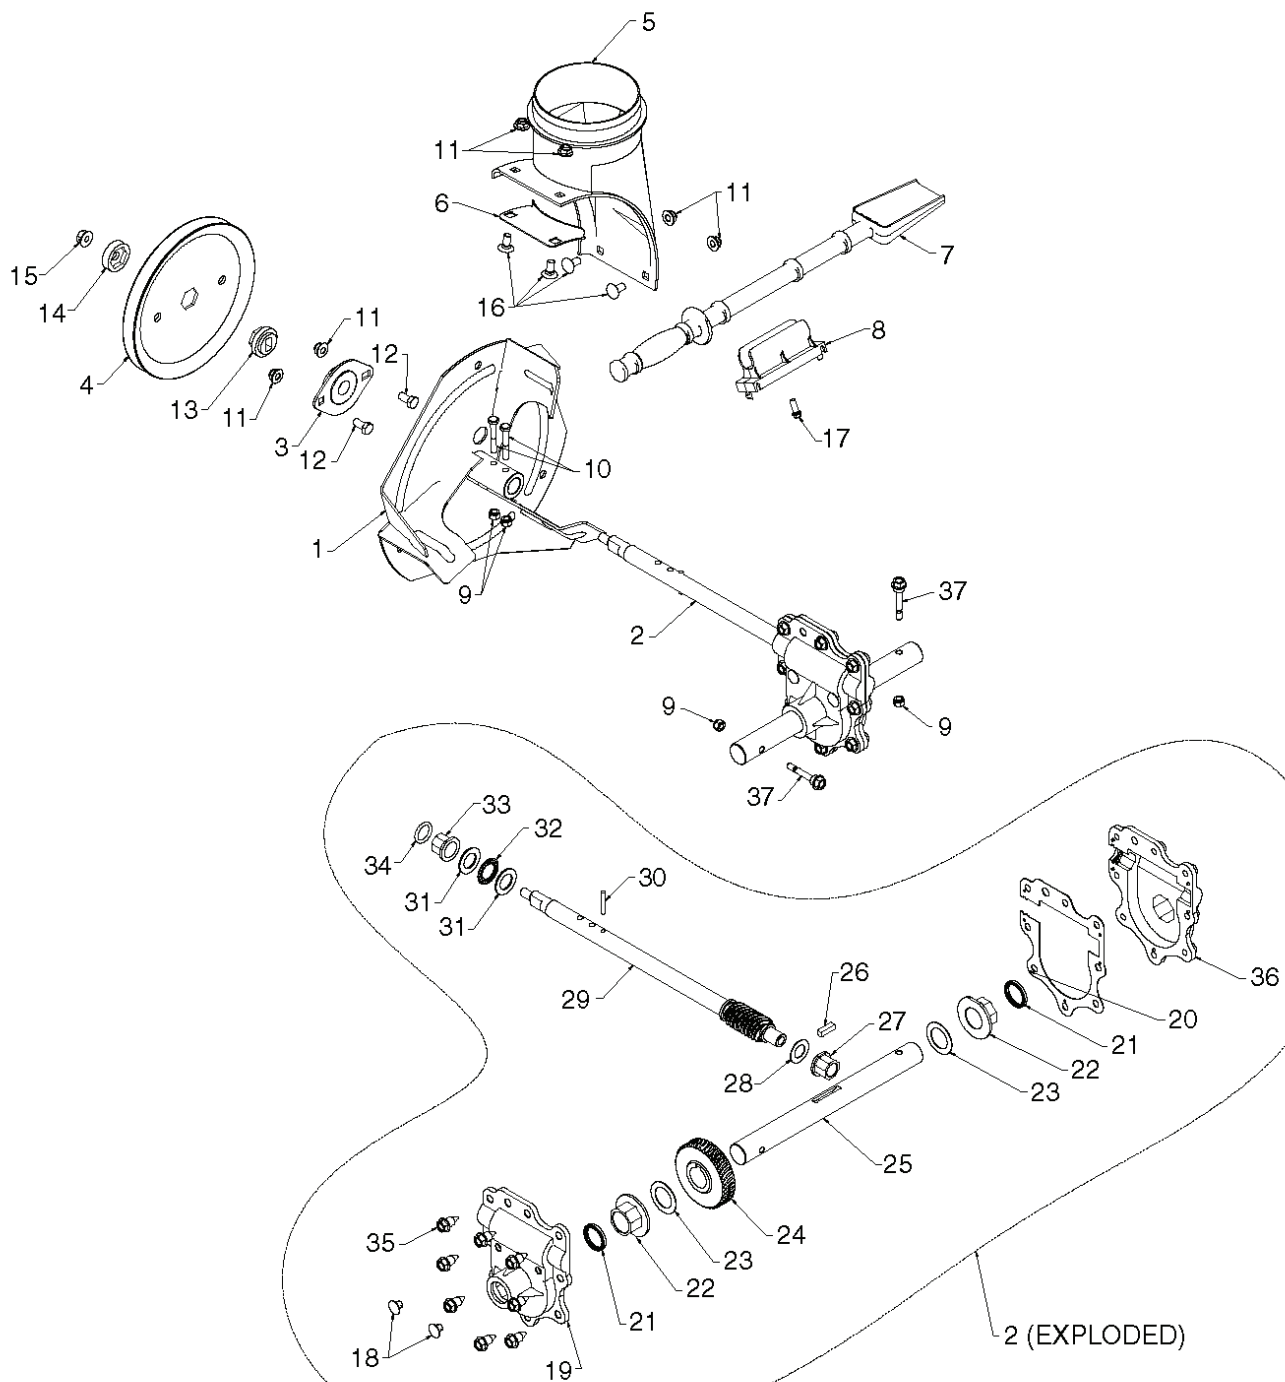

# **SPARE PARTS LIST**

01.21.022-B

---

REF.	PART NO.	DESCRIPTION	REMARK	QTY.	KIT
1	532419888	BELT		1	
2	532428454	BELT		1	
3	532429271	BRACKET		1	
4	532180523	PULLEY		1	
5	532429270	BRACKET		1	
6	532426589	NUT		1	
7	874780524	BOLT		1	
8	532424297	BOLT		1	
9	817000510	BOLT		1	
10	532751153	NUT		1	
11	532427576	BRACKET		1	
12	532180522	PULLEY		1	
13	532059289	WASHER		1	
14	873800500	LOCK NUT		1	
15	874780520	BOLT		1	
16	532851084	SCREW		1	
17	819132005	WASHER		1	
18	532425934	PULLEY		1	
19	532425933	PULLEY		1	
20	874610516	SCREW		1	
21	810040500	WASHER		1	
22	532193607	BELT GUARD		1	
23	811050500	WASHER		1	
24	532175331	BUSHING		1	
25	819112206	WASHER		1	
26	874610520	SCREW CAP		1	
27	874760608	SCREW		1	

01.07.026-E

REF.	PART NO.	DESCRIPTION	REMARK	QTY.	KIT
1	532184105	IMPELLER		1	
2	532427148	GEARBOX ASSEMBLY		1	
3	532188909	BEARING		1	
4	532427146	PULLEY		1	
5	532442438	CHUTE		1	
6	532184095	PLATE		1	
7	532192199	TOOL		1	
8	532405400	CLAMP		1	
9	873800400	NUT		1	
10	874780426	SCREW		1	
11	532427942	NUT		1	
12	532163183	BOLT		1	
13	532427145	HUB		1	
14	532427154	SLEEVE		1	
15	873900600	NUT		1	
16	532180355	BOLT		1	
17	532194189	SCREW		1	
18	532407760	PLUG		1	
19	532427302	COVER	RH	1	
20	532427345	GASKET		1	
21	532407770	SEALING		1	
22	532407762	BUSHING		1	
23	532174697	WASHER		1	
24	532407763	GEAR		1	
25	532407764	SHAFT		1	
26	532189282	KEY		1	
27	532407758	BUSHING		1	
28	532174683	WASHER		1	
29	532427147	SHAFT		1	
30	532184205	PIN		1	
31	532174681	WASHER		1	
32	532174684	BEARING		1	
33	532407769	BUSHING		1	
34	532407768	O-RING		1	
35	532407767	SCREW		1	
36	532427317	COVER	LH	1	
37	532192090	BOLT		1	

01.21.013-B

---

REF.	PART NO.	DESCRIPTION	REMARK	QTY.	KIT
1	532428685	BELT COVER		1	

01.14.014-A

---

REF.	PART NO.	DESCRIPTION	REMARK	QTY.	KIT
1	532187782	ROD, UPPER, SPEED CONTROL	TOP	1	
2	532187784	ROD	BOTTOM	1	
3	872270505	BOLT		1	
4	532155377	NUT		1	