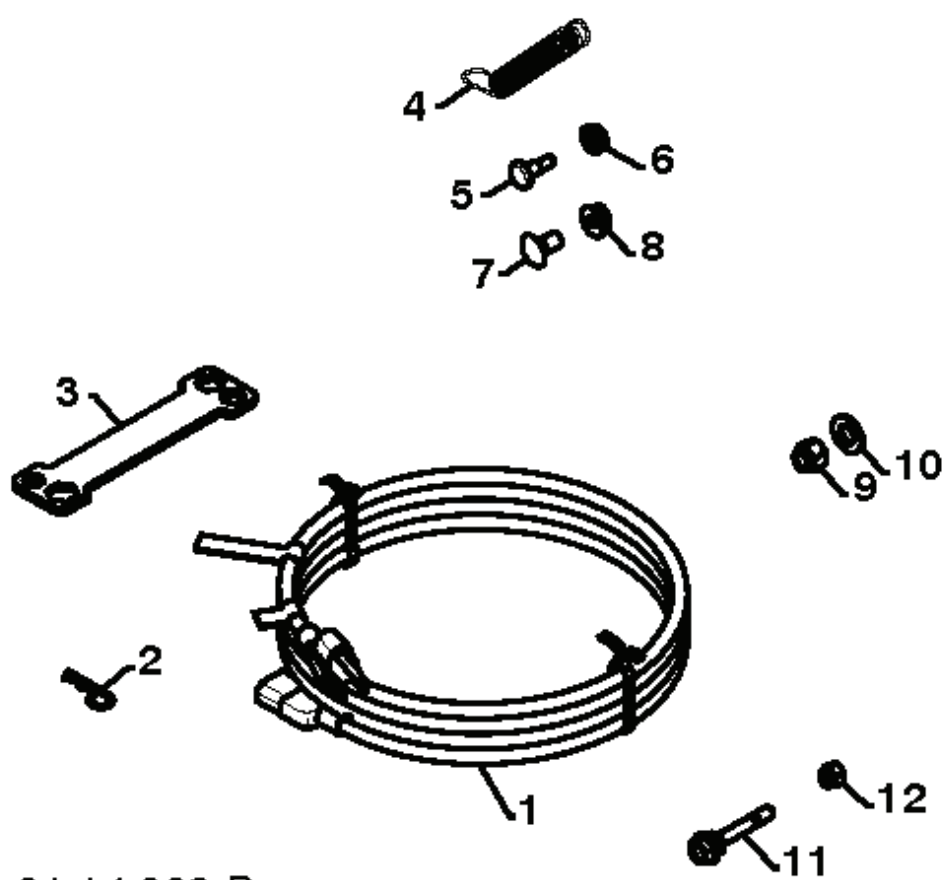

01.15.017-A

---

REF.	PART NO.	DESCRIPTION	REMARK	QTY.	KIT
1	532438629	CABLE		1	
2	874041024	SCREW		1	

---

REF.	PART NO.	DESCRIPTION	REMARK	QTY.	KIT
1	532404308	SHAFT		1	
2	532187794	SPACER		1	
3	532174697	WASHER		1	
4	532179830	BEARING		1	
5	532146315	SCREW		1	
6	817490508	SCREW		1	
7	532155443	PEN		1	
8	874780632	SCREW		1	
9	873800600	NUT		1	

01.21.013-B

---

REF.	PART NO.	DESCRIPTION	REMARK	QTY.	KIT
1	532428685	BELT COVER		1	

01.14.014-A

---

REF.	PART NO.	DESCRIPTION	REMARK	QTY.	KIT
1	532187782	ROD, UPPER, SPEED CONTROL	TOP	1	
2	532187784	ROD	BOTTOM	1	
3	872270505	BOLT		1	
4	532155377	NUT		1	

01.14.009-B

---

REF.	PART NO.	DESCRIPTION	REMARK	QTY.	KIT
1	532443059	KIT		1	

01.14.003-B

---

REF.	PART NO.	DESCRIPTION	REMARK	QTY.	KIT
1	532198563	POWER CORD		1	
2	532169675	PIN		1	
3	532180684	WRENCH, SNOWTHROWER		1	
4	532184505	SPRING		1	
5	532179829	BOLT		1	
6	532191730	NUT		1	
7	872250505	BOLT		1	
8	532751153	NUT		1	
9	873800600	NUT		1	
10	819131316	WASHER		1	
11	532192090	BOLT		1	
12	873800400	NUT		1	

01.05.016-B

---

REF.	PART NO.	DESCRIPTION	REMARK	QTY.	KIT
1	532444232	TUBE		1	
2	532443617	SUPPORT		1	
3	532443555	BRACKET		1	
4	532443248	SPRING		1	
5	532443660	BOLT		1	
6	873930500	NUT		1	
7	817060620	SCREW		1	
8	817000616	SCREW		1	
9	817000510	BOLT		1	
10	532442844	GUIDE PLATE		1	
11	532442845	GUIDE PLATE		1	
12	532442846	PEDAL		1	
13	532442849	TUBE		1	
14	874780616	BOLT		1	
15	873800600	NUT		1	
16	874760432	BOLT		1	
17	873800400	NUT		1	