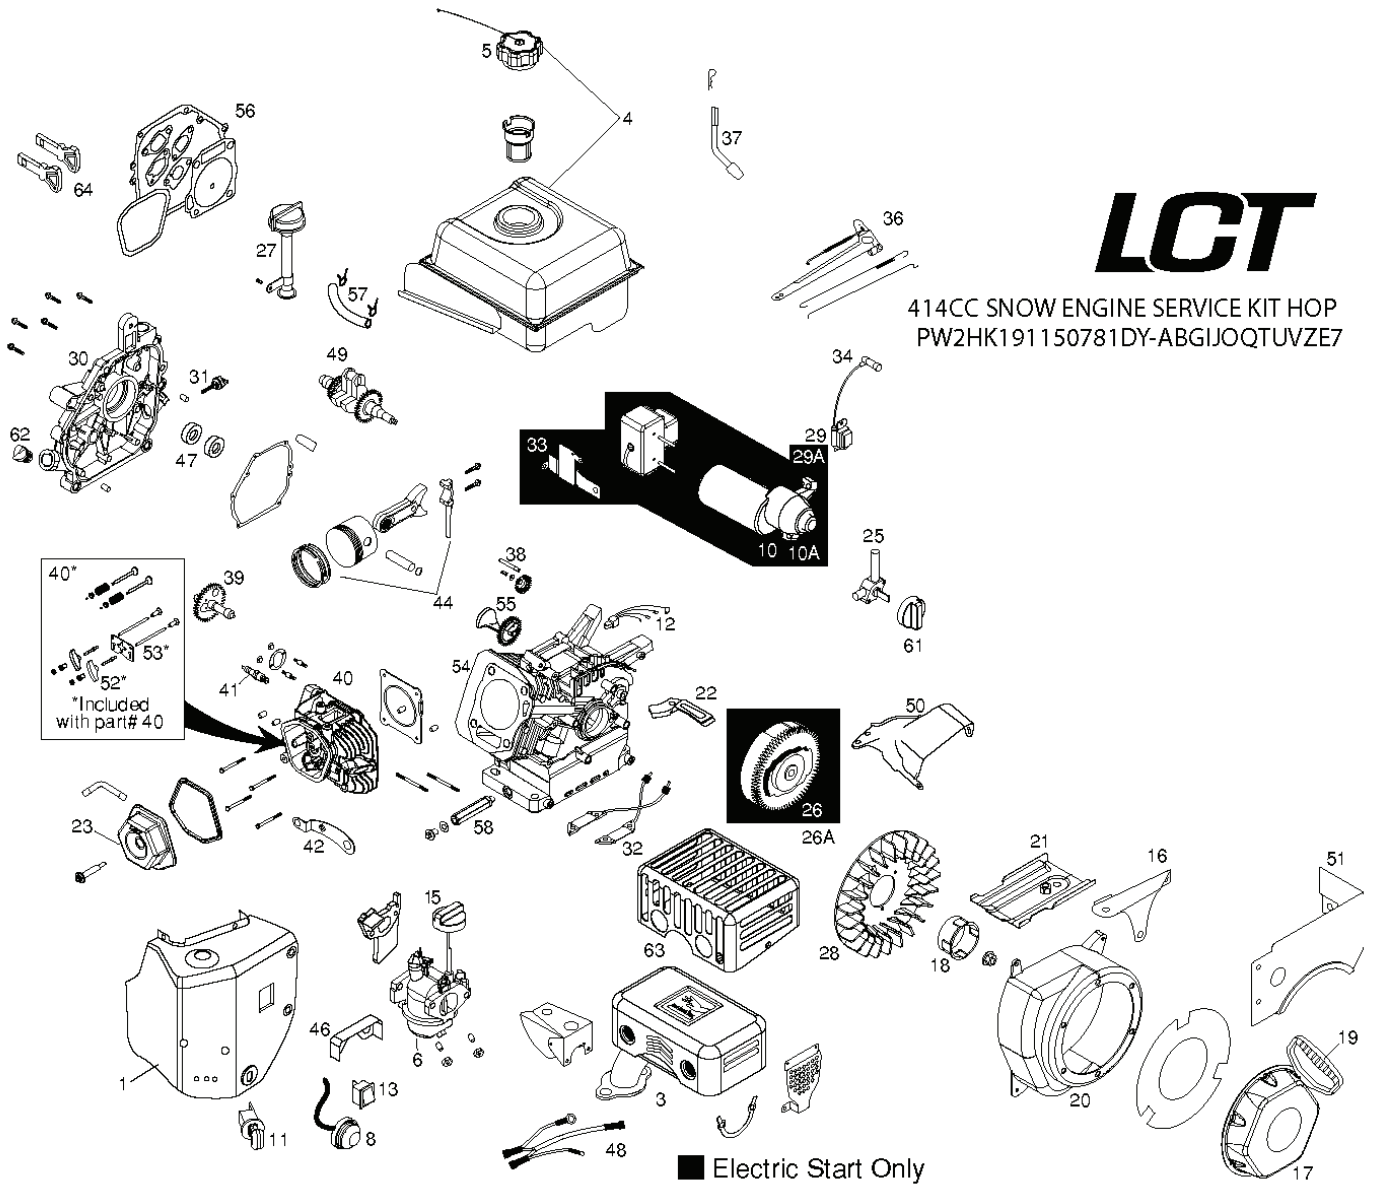

ENGINE, LCT

COMPLETE ENGINE-437200

LCT

414CC SNOW ENGINE SERVICE KIT HOP
PW2HK191150781DY-ABGIJOQTUVZE7

REF.	PART NO.	DESCRIPTION	REMARK	QTY.	KIT
1	532429294	ASSEMBLY		1	
3	532429208	MUFFLER ASSY		1	
4	532429209	FUEL TANK ASSY		1	
5	532429211	FUEL CAP ASSY		1	
6	532429295	CARBURETTOR		1	
8	532429218	PRIMER		1	
10	532429297	STARTER		1	
10A	532437465	STARTER		1	
11	532429221	KEY SWITCH		1	
12	532429222	BOX		1	
13	532429223	IGNITION SWITCH		1	
15	532429224	CHOKE		1	
16	532429298	PLATE		1	
17	532429299	RECOIL		1	
18	532429300	STARTER ASSY		1	
19	532429301	STARTER HANDLE		1	
20	532429302	BLOWER HOUSING ASSY		1	
21	532429231	SHIELD		1	
22	532429232	SHIELD		1	
23	532429303	COVER		1	
25	532429234	FUEL		1	
26	532429304	FLYWHEEL ASSY		1	
26A	532429305	FLYWHEEL ASSY		1	
27	532429237	ASSEMBLY KIT		1	
28	532429306	FAN		1	
29	532429610	IGNITION COIL ASSY		1	
29A	532443944	IGNITION COIL		1	
30	532429308	CRANKCASE		1	
31	532435534	DIPSTICK		1	
32	532429243	COIL		1	
33	532429290	STARTER ASSY		1	
34	532436966	BOOT		1	
36	532429310	ARM		1	
37	532429311	SHAFT		1	
38	532429312	GEAR ASSY		1	
39	532429313	CAMSHAFT		1	
40	532429605	CYLINDER HEAD		1	
41	532429255	SPARK PLUG		1	
42	532429257	BOX		1	
44	532429315	PISTON ASSY		1	
46	532429213	SHIELD		1	
47	532429316	SEAL		1	
48	532429284	HARNESS		1	
49	532429317	CRANKSHAFT		1	
50	532429286	SHIELD		1	
51	532429318	FUEL TANK ASSY		1	
52	532429612	ARM		1	
53	532429606	PUSH ROD TAPPET KIT (INCLUDED WITH PART # 40)		1	
54	532429607	CYLINDER ASSY		1	
55	532429608	WEIGHT KIT		1	
56	532429609	GASKET KIT		1	
57	532432146	HOSE KIT		1	
58	532432687	EXTENDED OIL DRAIN TUBE		1	
61	532432752	FUEL KNOB-SNOW		1	
62	532429242	OIL PLUG		1	
63	532437466	SHIELD		1	
64	532443059	KIT		1