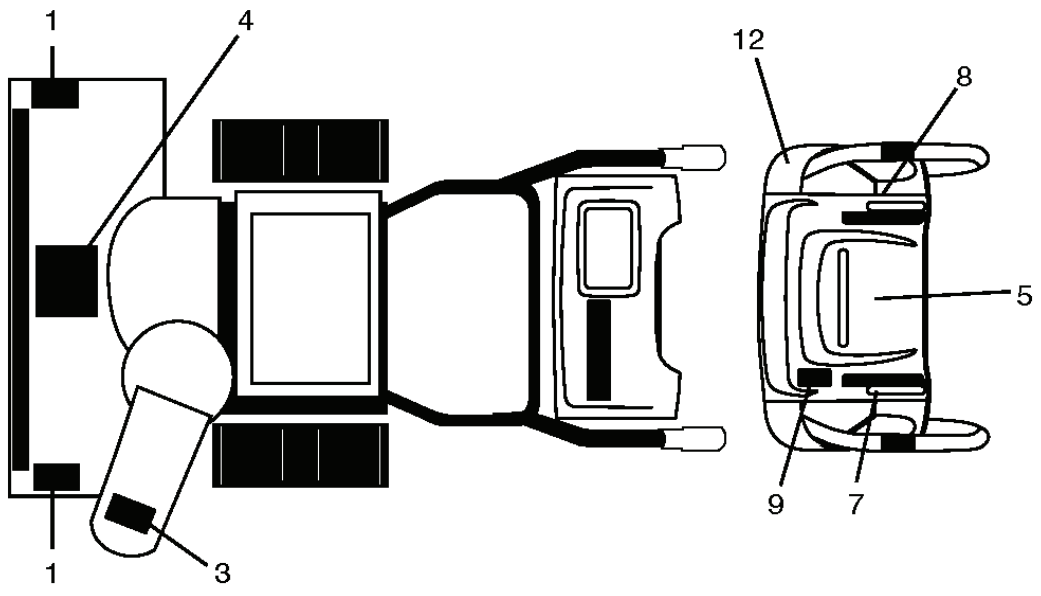

01.09.009-A

---

REF.	PART NO.	DESCRIPTION	REMARK	QTY.	KIT
1	532421138	SHIELD		1	
2	532423247	STRAP		1	
3	532182227	SCREW		1	
4	532182228	NUT		1	

---

REF.	PART NO.	DESCRIPTION	REMARK	QTY.	KIT
1	532444041	CHUTE ASSY		1	
2	532184113	DEFLECTOR		1	
3	532420673	CONTROL		1	
4	532420325	SEAL		1	
5	532414280	KNOB		1	
6	532128415	RIVET		1	
7	817501010	SCREW		1	
8	532430324	SHIELD		1	
9	532421728	BRACKET		1	
*10	532179829	BOLT		1	
*11	532191730	NUT		1	
*12	872250505	BOLT		1	
*13	532751153	NUT		1	
*14	532184505	SPRING		1	
15	532420679	CONTROL UNIT	SERVICE PART	1	
16	532420672	CONTROL CABLE	SERVICE PART	1	