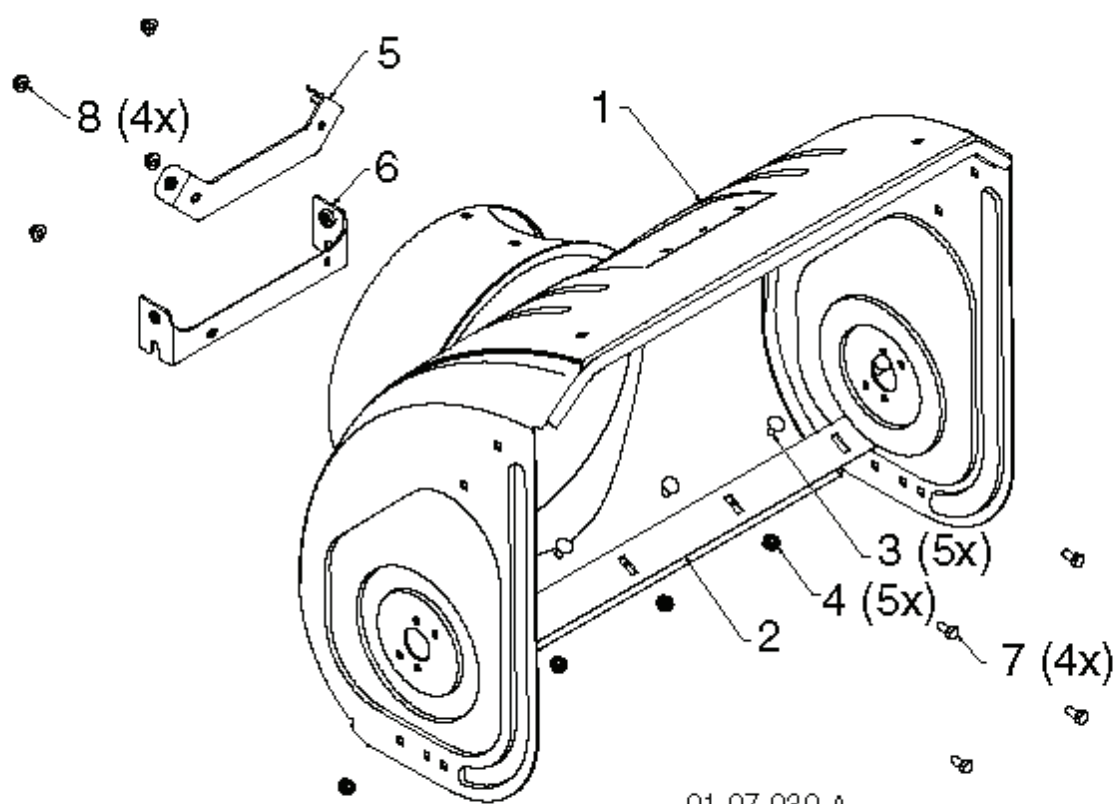

01.07.030-A

REF.	PART NO.	DESCRIPTION	REMARK	QTY.	KIT
1	532443684	HOUSING		1	
2	532407727	BAR		1	
3	872270505	BOLT		1	
4	532155377	NUT		1	
5	532443290	BRACKET		1	
6	532443291	BRACKET		1	
7	532163183	BOLT		1	
8	532427942	NUT		1