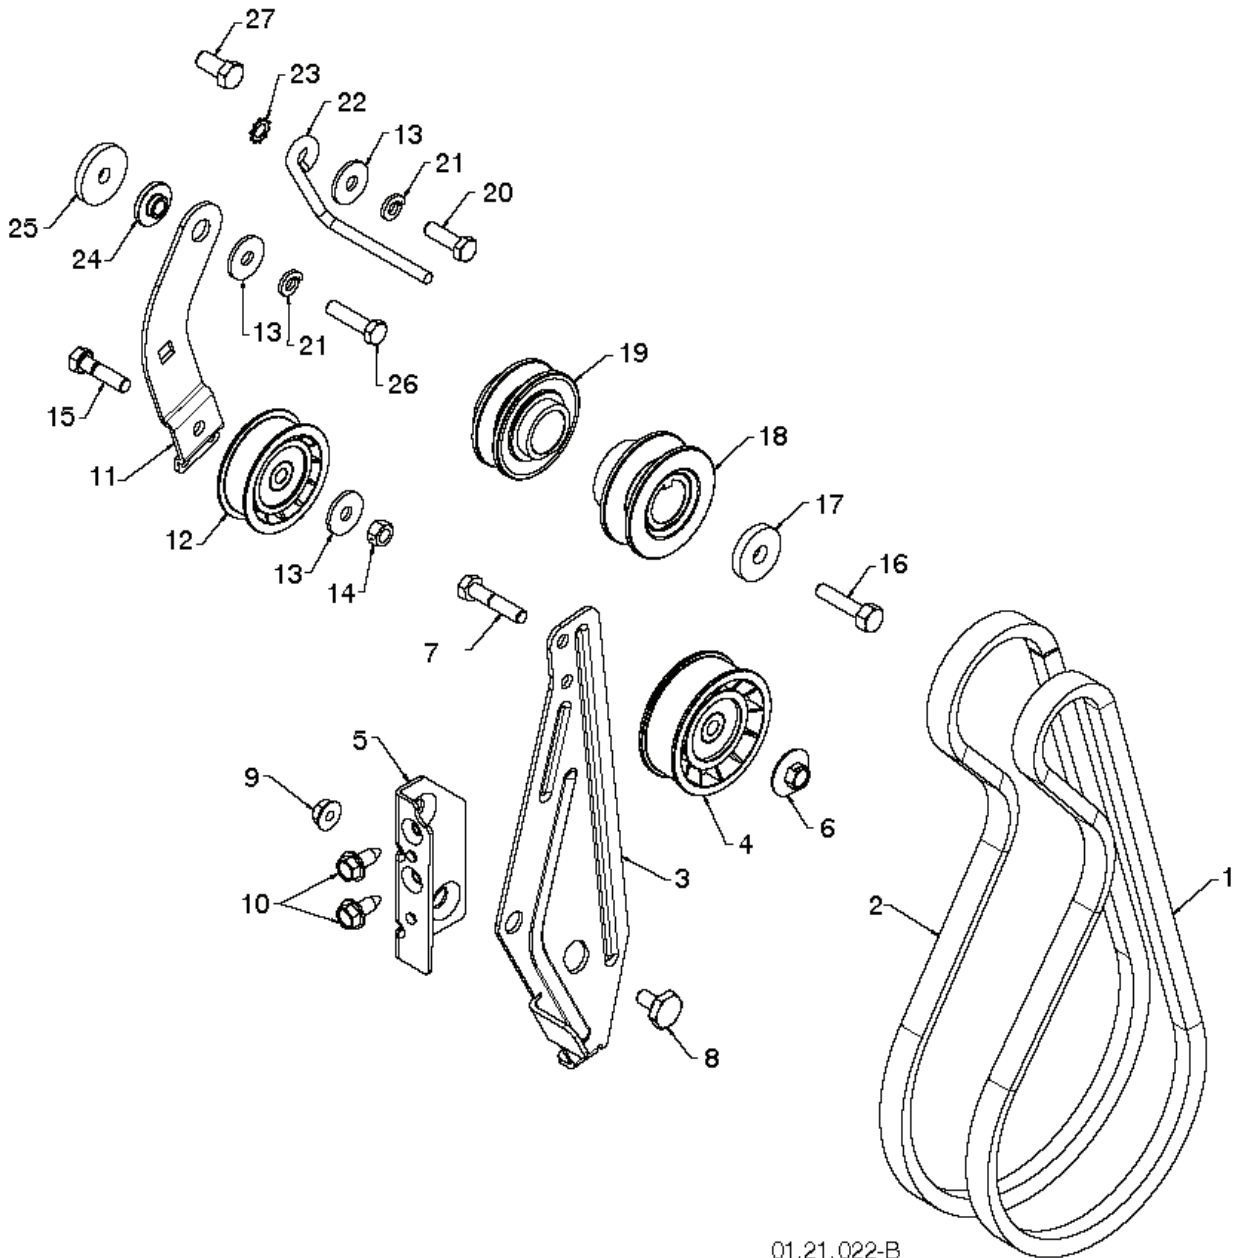

# **SPARE PARTS LIST**

01.21.022-B

---

REF.	PART NO.	DESCRIPTION	REMARK	QTY.	KIT
1	532419888	BELT		1	
2	532428454	BELT		1	
3	532429271	BRACKET		1	
4	532180523	PULLEY		1	
5	532429270	BRACKET		1	
6	532426589	NUT		1	
7	874780524	BOLT		1	
8	532424297	BOLT		1	
9	817000510	BOLT		1	
10	532751153	NUT		1	
11	532427576	BRACKET		1	
12	532180522	PULLEY		1	
13	532059289	WASHER		1	
14	873800500	LOCK NUT		1	
15	874780520	BOLT		1	
16	532851084	SCREW		1	
17	819132005	WASHER		1	
18	532425934	PULLEY		1	
19	532425933	PULLEY		1	
20	874610516	SCREW		1	
21	810040500	WASHER		1	
22	532193607	BELT GUARD		1	
23	811050500	WASHER		1	
24	532175331	BUSHING		1	
25	819112206	WASHER		1	
26	874610520	SCREW CAP		1	
27	874760608	SCREW		1	

01.07.026-E

REF.	PART NO.	DESCRIPTION	REMARK	QTY.	KIT
1	532184105	IMPELLER		1	
2	532427148	GEARBOX ASSEMBLY		1	
3	532188909	BEARING		1	
4	532427146	PULLEY		1	
5	532442438	CHUTE		1	
6	532184095	PLATE		1	
7	532192199	TOOL		1	
8	532405400	CLAMP		1	
9	873800400	NUT		1	
10	874780426	SCREW		1	
11	532427942	NUT		1	
12	532163183	BOLT		1	
13	532427145	HUB		1	
14	532427154	SLEEVE		1	
15	873900600	NUT		1	
16	532180355	BOLT		1	
17	532194189	SCREW		1	
18	532407760	PLUG		1	
19	532427302	COVER	RH	1	
20	532427345	GASKET		1	
21	532407770	SEALING		1	
22	532407762	BUSHING		1	
23	532174697	WASHER		1	
24	532407763	GEAR		1	
25	532407764	SHAFT		1	
26	532189282	KEY		1	
27	532407758	BUSHING		1	
28	532174683	WASHER		1	
29	532427147	SHAFT		1	
30	532184205	PIN		1	
31	532174681	WASHER		1	
32	532174684	BEARING		1	
33	532407769	BUSHING		1	
34	532407768	O-RING		1	
35	532407767	SCREW		1	
36	532427317	COVER	LH	1	
37	532192090	BOLT		1	

01.21.013-B

---

REF.	PART NO.	DESCRIPTION	REMARK	QTY.	KIT
1	532428685	BELT COVER		1	

01.14.014-A

---

REF.	PART NO.	DESCRIPTION	REMARK	QTY.	KIT
1	532187782	ROD, UPPER, SPEED CONTROL	TOP	1	
2	532187784	ROD	BOTTOM	1	
3	872270505	BOLT		1	
4	532155377	NUT		1	