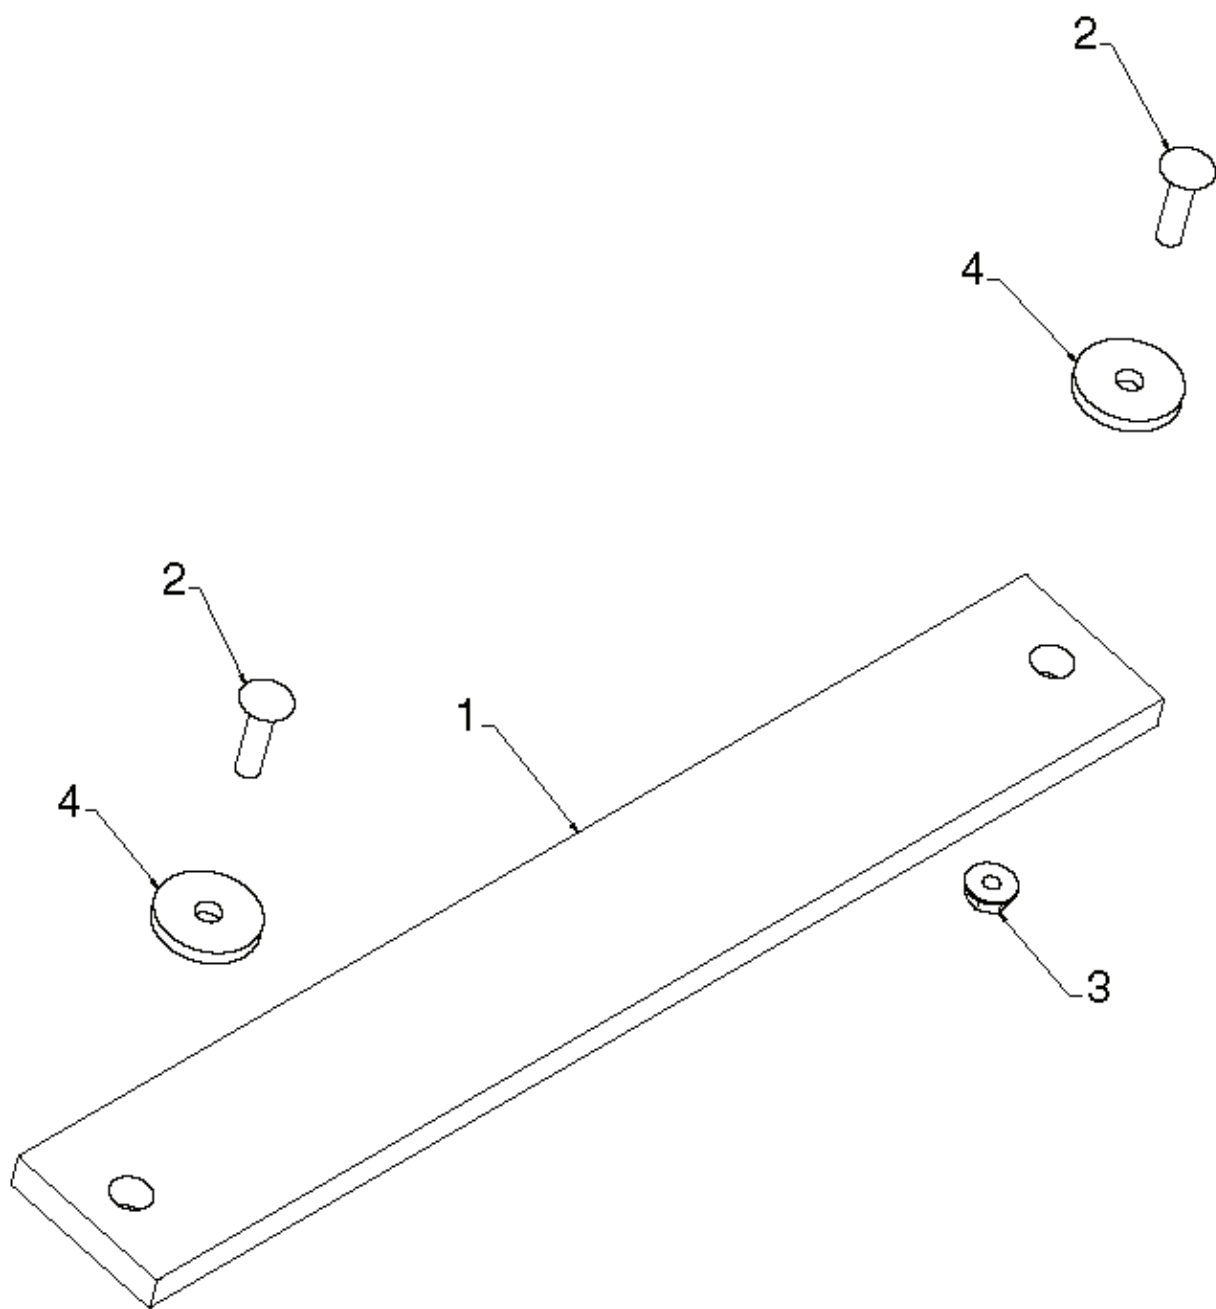

01.07.026-E

REF.	PART NO.	DESCRIPTION	REMARK	QTY.	KIT
1	532184105	IMPELLER		1	
2	532427148	GEARBOX ASSEMBLY		1	
3	532188909	BEARING		1	
4	532427146	PULLEY		1	
5	532442438	CHUTE		1	
6	532184095	PLATE		1	
7	532192199	TOOL		1	
8	532405400	CLAMP		1	
9	873800400	NUT		1	
10	874780426	SCREW		1	
11	532427942	NUT		1	
12	532163183	BOLT		1	
13	532427145	HUB		1	
14	532427154	SLEEVE		1	
15	873900600	NUT		1	
16	532180355	BOLT		1	
17	532194189	SCREW		1	
18	532407760	PLUG		1	
19	532427302	COVER	RH	1	
20	532427345	GASKET		1	
21	532407770	SEALING		1	
22	532407762	BUSHING		1	
23	532174697	WASHER		1	
24	532407763	GEAR		1	
25	532407764	SHAFT		1	
26	532189282	KEY		1	
27	532407758	BUSHING		1	
28	532174683	WASHER		1	
29	532427147	SHAFT		1	
30	532184205	PIN		1	
31	532174681	WASHER		1	
32	532174684	BEARING		1	
33	532407769	BUSHING		1	
34	532407768	O-RING		1	
35	532407767	SCREW		1	
36	532427317	COVER	LH	1	
37	532192090	BOLT		1	

01.07.015-A

---

REF.	PART NO.	DESCRIPTION	REMARK	QTY.	KIT
1	532426957	AUGER	LH	1	
2	532426958	AUGER	RH	1	

01.11.002-B

---

REF.	PART NO.	DESCRIPTION	REMARK	QTY.	KIT
1	532407834	SKID PLATE		1	
2	872270506	BOLT		1	
3	532751153	NUT		1	

01.17.002-B

---

REF.	PART NO.	DESCRIPTION	REMARK	QTY.	KIT
1	532182515	WEIGHT, AUGER HOUSING 27		1	
2	872110510	BOLT		1	
3	532751153	NUT		1	
4	819112206	WASHER		1	

01.07.030-A

---

REF.	PART NO.	DESCRIPTION	REMARK	QTY.	KIT
1	532443684	HOUSING		1	
2	532407727	BAR		1	
3	872270505	BOLT		1	
4	532155377	NUT		1	
5	532443290	BRACKET		1	
6	532443291	BRACKET		1	
7	532163183	BOLT		1	
8	532427942	NUT		1	