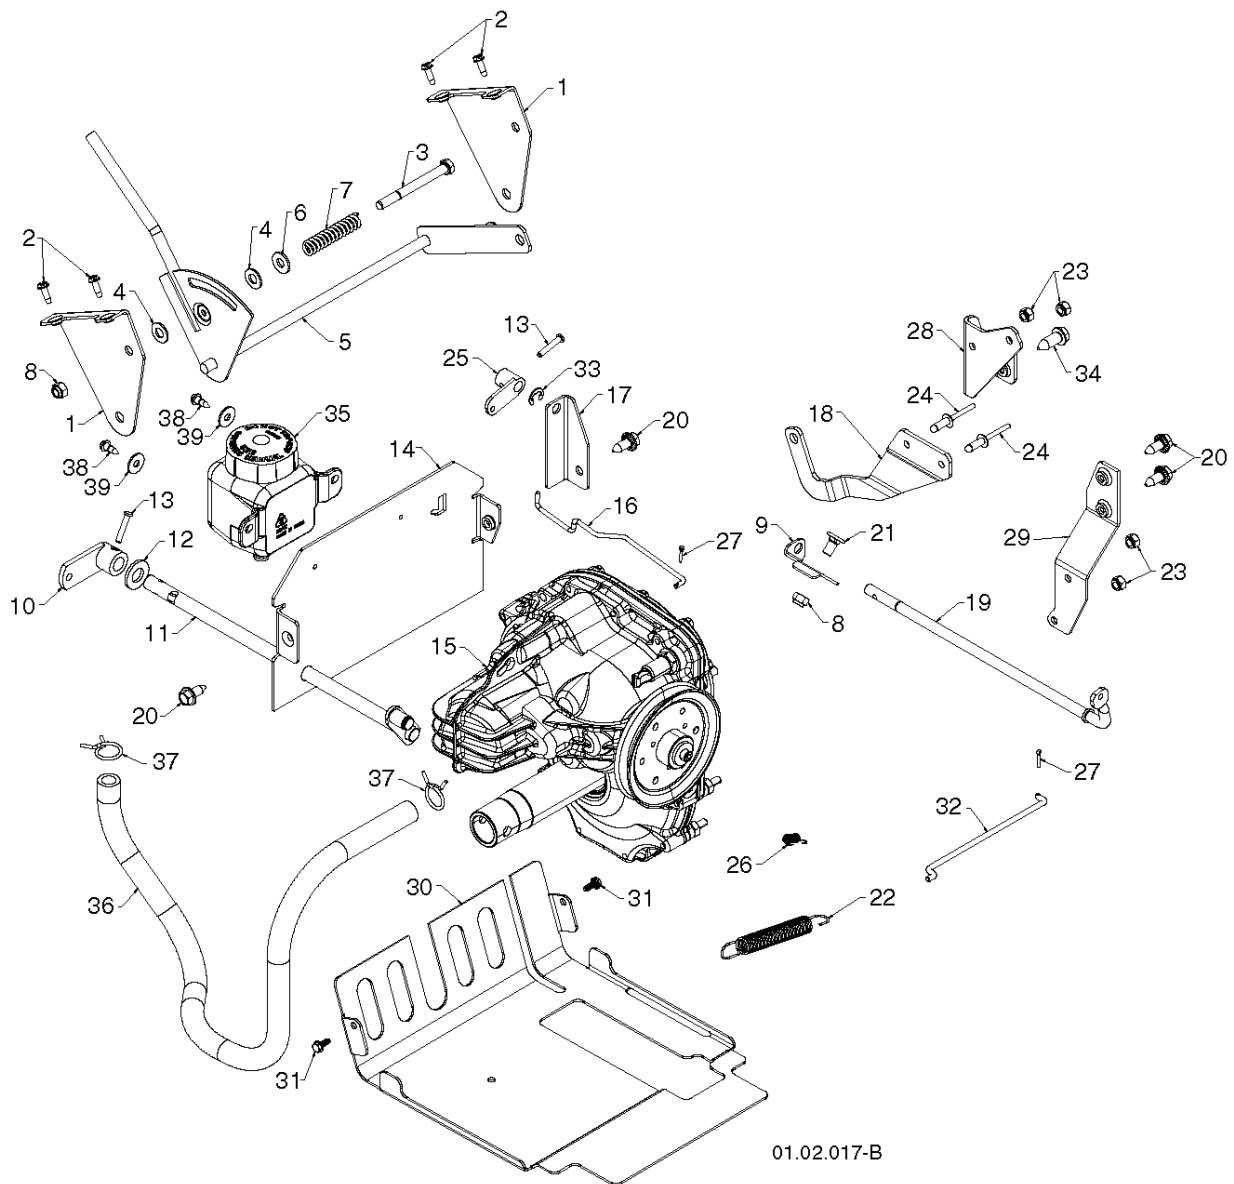

01.02.017-B

REF.	PART NO.	DESCRIPTION	REMARK	QTY.	KIT
1	532443344	BRACKET		1	
2	817501010	SCREW		1	
3	874760552	CAPSCREW		1	
4	532179246	WASHER		1	
5	532192001	LEVER ASSY		1	
6	532155415	WASHER		1	
7	532192195	SPRING		1	
8	873800500	LOCK NUT		1	
9	532429803	BRACKET		1	
10	532443191	ARM		1	
11	532427542	SHAFT		1	
12	532188906	VALVE DE VIDANGE MOTEUR		1	
13	532198580	PIN		1	
14	532407868	PLATE		1	
15	532445058	TRANSMISSION		1	
16	532193256	ROD		1	
17	532429805	BRACKET		1	
18	532187787	SPEED CONTROL ARM, HYDRO		1	
19	532198251	CLUTCH		1	
20	532428867	BOLT		1	
21	532180355	BOLT		1	
22	532178828	SPRING		1	
23	873800400	NUT		1	
24	532191995	POP RIVET		1	
25	532198249	CLUTCH		1	
26	532192873	SPRING		1	
27	532700279	CLIP		1	
28	532407858	BRACKET		1	
29	532414771	STRAP		1	
30	532444233	PAN		1	
31	532443384	SCREW		1	
32	532198250	CLUTCH		1	
33	532428288	E-RING		1	
34	817060516	SCREW		1	
35	574811301	TANK		1	
36	532445059	HOSE		1	
37	532445298	CLAMP		1	
38	532184471	SCREW		1	
39	532053847	WASHER		1