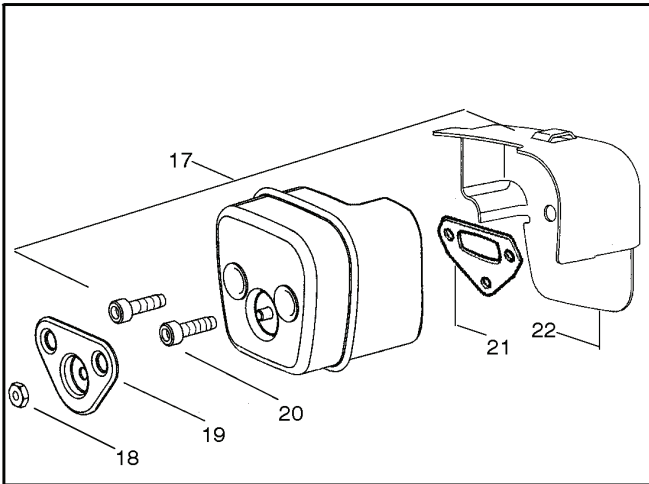

PARTS LIST NO. 530165247		Husqvarna® PARTS LIST	CHAIN SAW MODEL(e) 137 North America	
DATE 12/14/06	Replaces 1/11/06 - 530165247		Note: Illustration may differ from actual model due to design changes	PAGE NO. 2