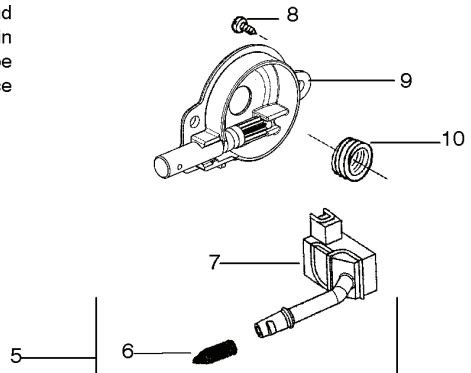

PARTS LIST NO. 530165247		® PARTS LIST	CHAIN SAW MODEL(s) 137 North America
DATE 12/14/06	Replaces 1/11/06 - 530165247		PAGE NO. 3
Note: Illustration may differ from actual model due to design changes			

⚠ WARNING

All repairs, adjustments and maintenance not described in the Operator's Manual must be performed by qualified service personnel.