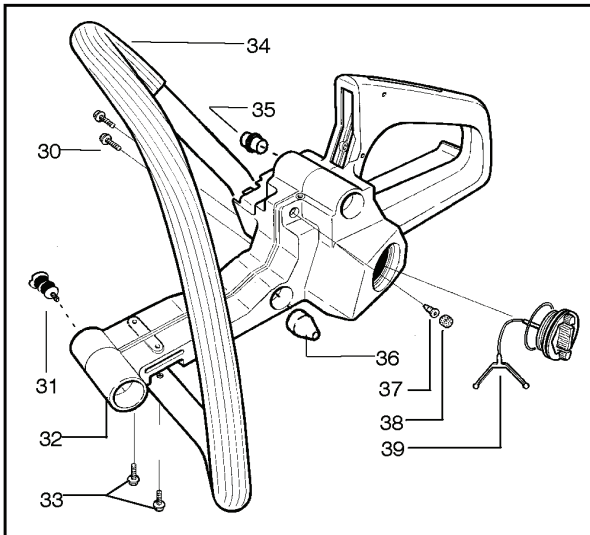

PARTS LIST NO. <b>530165247</b>		<b>Husqvarna® PARTS LIST</b>	CHAIN SAW MODEL(s) <b>137 North America</b>
DATE <b>12/14/06</b>	Replaces 1/11/06 - 530165247		<b>Note:</b> Illustration may differ from actual model due to design changes

---

REF.	PART NO.	DESCRIPTION	REMARK	QTY.	KIT
23	530056363	BEARING		1	
24	530029794	CRANKSHAFT		1	

PARTS LIST NO. <b>530165247</b>		<b>Husqvarna® PARTS LIST</b>	CHAIN SAW MODEL(s) <b>137 North America</b>
DATE <b>12/14/06</b>	Replaces 1/11/06 - 530165247		<b>Note:</b> Illustration may differ from actual model due to design changes

**⚠ WARNING**

All repairs, adjustments and maintenance not described in the Operator's Manual must be performed by qualified service personnel.

---

REF.	PART NO.	DESCRIPTION	REMARK	QTY.	KIT
24	952030150	SPARK PLUG		1	
25	530069940	CYLINDER		1	
26	530069944	PISTON		1	
27	530029805	PISTON RING		1	
28	530015697	LOCKING RING		1	
29	530049794	CRANKCASE		1	
30	530015897	SCREW		1	
530031135	530031135	WRENCH		1	
530047839	530047839	DECAL		1	