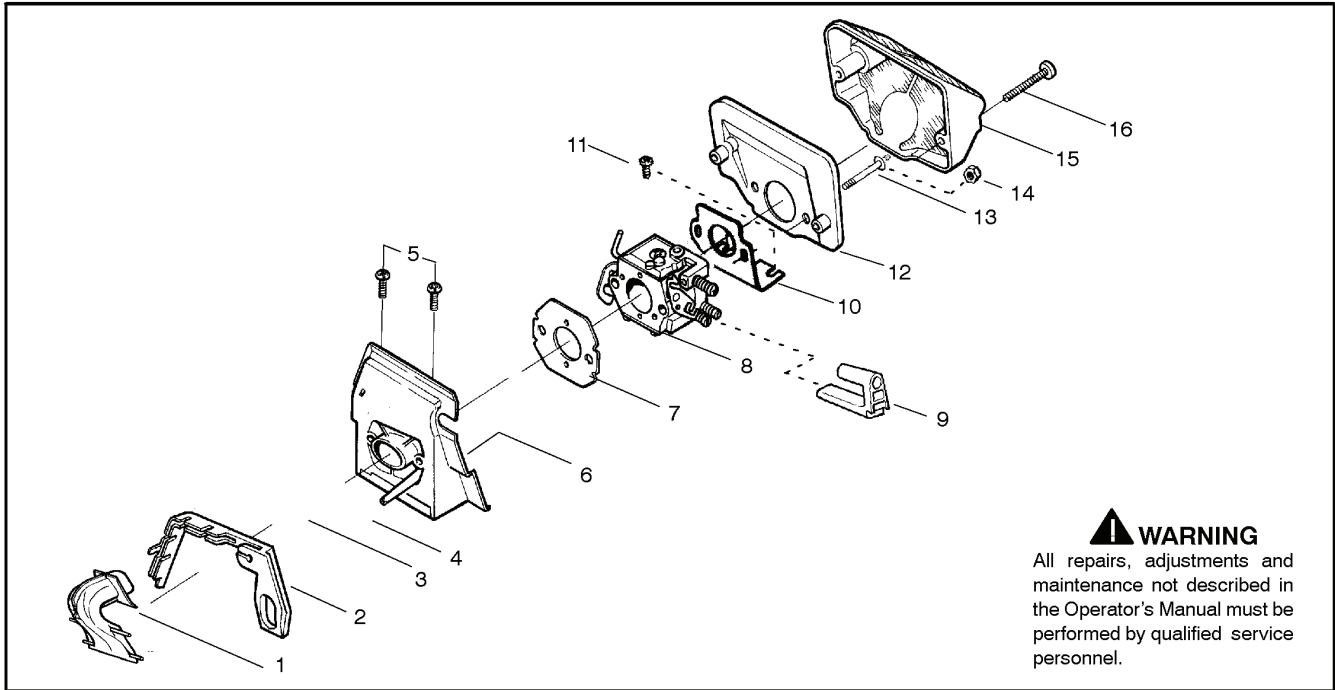

# **SPARE PARTS LIST**

PARTS LIST NO. <b>530165247</b>		<b>Husqvarna® PARTS LIST</b>	CHAIN SAW MODEL(s) <b>137 North America</b>
DATE <b>12/14/06</b>	Replaces 1/11/06 - 530165247		<b>Note: Illustration may differ from actual model due to design changes</b>