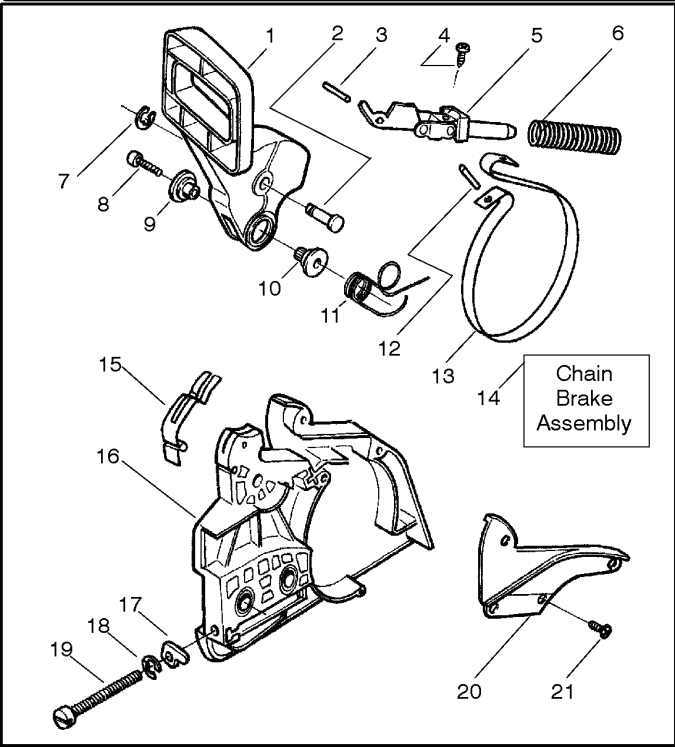

**⚠ WARNING**

All repairs, adjustments and maintenance not described in the Operator's Manual must be performed by qualified service personnel.

---

REF.	PART NO.	DESCRIPTION	REMARK	QTY.	KIT
23	530029869	THROTTLE ROD		1	
24	530029863	HUB CAP		1	
25	530029860	SCREW		1	
26	530029861	SPRING		1	
27	530069587	THROTTLE TRIGGER		1	
28	530069247	HOSE		1	
29	530014497	FILTER		1	

**Kit - Carburetor Assembly No. 530071987 - Zama W-29**

Carb  
Repair  
Kit  
1

Ref.	Part No.	Description
1.	530035269	Kit-Carburetor Repair (Zama)

 **WARNING**

All repairs, adjustments and maintenance not described in the Operator's Manual must be performed by qualified service personnel.

✓ = NEW PART NUMBER FOR THIS IPL      \* = REFER TO THE SERVICE REFERENCE INDICATED FOR MORE INFORMATION. (LOCATED AT END OF IPL)  
● = THESE PARTS ARE ILLUSTRATED FOR CLARITY. ORDER COMPLETE ASSEMBLY.

---

REF.	PART NO.	DESCRIPTION	REMARK	QTY.	KIT
1	530071348	LEVER		1	
2	530029879	SCREW		1	
3	530015915	SCREW		1	
4	530015911	SCREW		1	
5	530054741	KNEE LINK		1	
6	530016237	SPRING		1	
7	530024419	E-CLIP		1	
8	530016384	SCREW		1	
9	530056531	SHAFT PIVOT		1	
10	530029881	SHAFT PIVOT		1	
11	530015910	SPRING		1	
12	530015913	PEN		1	
13	530052232	BRAKE BAND		1	
14	530054802	CHAIN BRAKE ASSY		1	
15	530029878	SPRING		1	
16	530049483	CLUTCH COVER		1	
17	530015826	PEN		1	
18	530038593	RETAINER		1	
19	530016110	SCREW		1	
20	530053035	COVER		1	
21	530015911	SCREW		1	