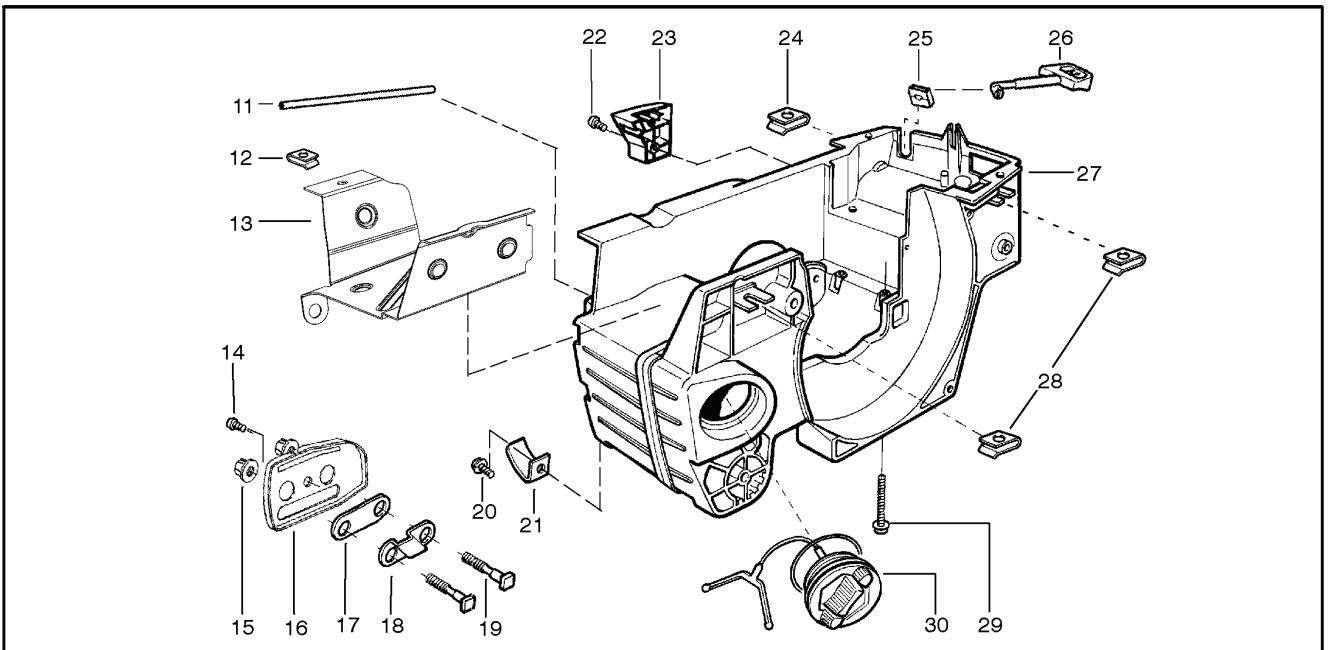

---

REF.	PART NO.	DESCRIPTION	REMARK	QTY.	KIT
22	530016154	SCREW		1	
23	530059960	CYLINDER COVER		1	

PARTS LIST NO. <b>530165247</b>		<b>® PARTS LIST</b>	CHAIN SAW MODEL(s) <b>137 North America</b>
DATE <b>12/14/06</b>	Replaces 1/11/06 - 530165247		<b>Note:</b> Illustration may differ from actual model due to design changes