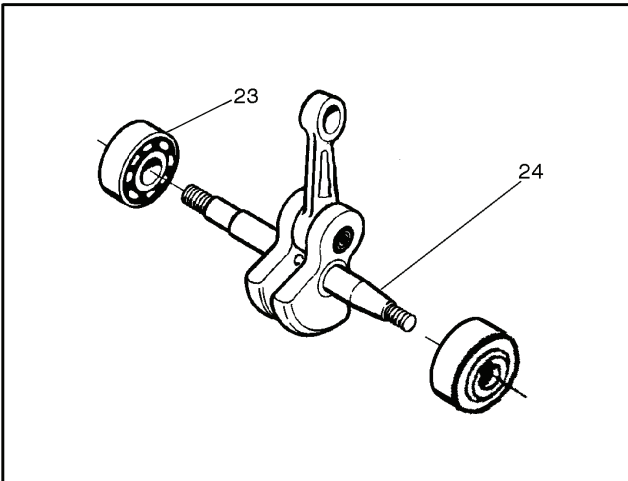

PARTS LIST NO.		<b>Husqvarna® PARTS LIST</b>		CHAIN SAW MODEL(s)
530165247				137 North America
DATE	Replaces	<b>Note: Illustration may differ from actual model due to design changes</b>		PAGE NO.
12/14/06	1/11/06 - 530165247			1

---

REF.	PART NO.	DESCRIPTION	REMARK	QTY.	KIT
22	530016154	SCREW		1	
23	530059960	CYLINDER COVER		1	

PARTS LIST NO. <b>530165247</b>		<b>® PARTS LIST</b>	CHAIN SAW MODEL(s) <b>137 North America</b>
DATE <b>12/14/06</b>	Replaces 1/11/06 - 530165247		<b>Note:</b> Illustration may differ from actual model due to design changes

---

REF.	PART NO.	DESCRIPTION	REMARK	QTY.	KIT
11	545033501	HOSE		1	
12	530055322	NUT		1	
13	530055174	PROTECTION		1	
14	530015896	SCREW		1	
15	530015917	NUT		1	
16	530047855	PLATE		1	
17	530019228	SEALING		1	
18	530036043	SUPPORT		1	
19	530015877	BOLT		1	
20	530015878	SCREW		1	
21	530029850	CHAIN CATCHER		1	
22	530015893	SCREW		1	
23	530052428	COVER		1	
24	530015922	NUT		1	
25	530029830	GUIDE		1	
26	530029831	CHOKE CONTROL		1	
27	530071991	CRANKCASE		1	
28	530015922	NUT		1	
29	530016037	SCREW		1	
30	501765602	TANK CAP ASSY		1	

PARTS LIST NO. <b>530165247</b>		<b>Husqvarna® PARTS LIST</b>	CHAIN SAW MODEL(s) <b>137 North America</b>
DATE <b>12/14/06</b>	Replaces 1/11/06 - 530165247		<b>Note:</b> Illustration may differ from actual model due to design changes