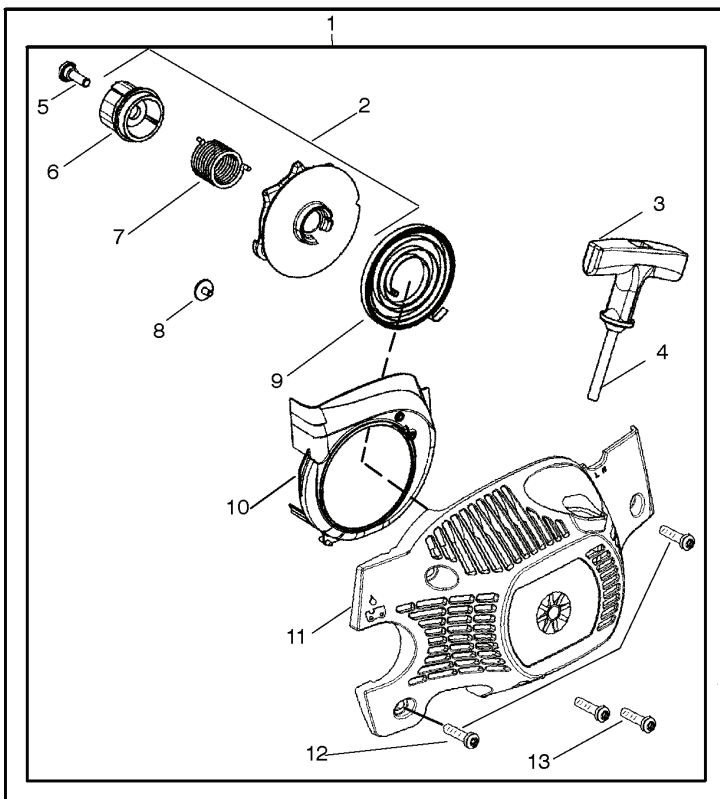

PARTS LIST NO. <b>530165247</b>		<b>Husqvarna® PARTS LIST</b>	CHAIN SAW MODEL(s) <b>137 North America</b>
DATE <b>12/14/06</b>	Replaces 1/11/06 - 530165247		<b>Note:</b> Illustration may differ from actual model due to design changes

---

REF.	PART NO.	DESCRIPTION	REMARK	QTY.	KIT
30	530015940	SCREW		1	
31	530029870	INSULATOR		1	
32	530055613	FUEL TANK		1	
33	530015843	SCREW		1	
34	530059961	HANDLE		1	
35	530052439	MOVEMENT LIMITER		1	
36	530029984	LIMITER		1	
37	530026119	CHECK VALVE		1	
38	530038264	PLUG		1	
39	530071266	FUEL CAP		1	

PARTS LIST NO. <b>530165247</b>		<b>Husqvarna® PARTS LIST</b>	CHAIN SAW MODEL(e) <b>137 North America</b>
DATE <b>12/14/06</b>	Replaces 1/11/06 - 530165247		<b>Note:</b> Illustration may differ from actual model due to design changes

---

REF.	PART NO.	DESCRIPTION	REMARK	QTY.	KIT
17	530071511	SILENCER		1	
18	530016359	NUT		1	
19	530055600	WASHER		1	
20	530016338	BOLT		1	
21	530055128	GASKET		1	
22	530055171	COUVERCLE		1	

PARTS LIST NO. <b>530165247</b>		<b>Husqvarna® PARTS LIST</b>	CHAIN SAW MODEL(s) <b>137 North America</b>
DATE <b>12/14/06</b>	Replaces 1/11/06 - 530165247		<b>Note:</b> Illustration may differ from actual model due to design changes