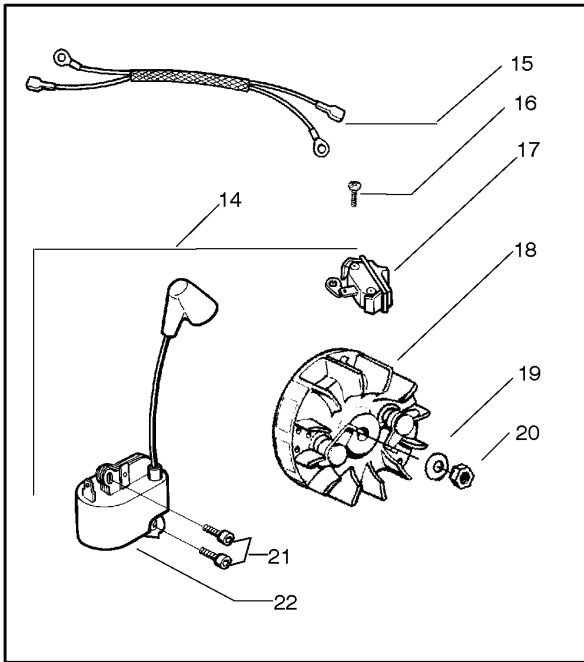

PARTS LIST NO. 530165247		Husqvarna® PARTS LIST	CHAIN SAW MODEL(s) 137 North America	
DATE 12/14/06	Replaces 1/11/06 - 530165247		Note: Illustration may differ from actual model due to design changes	PAGE NO. 4