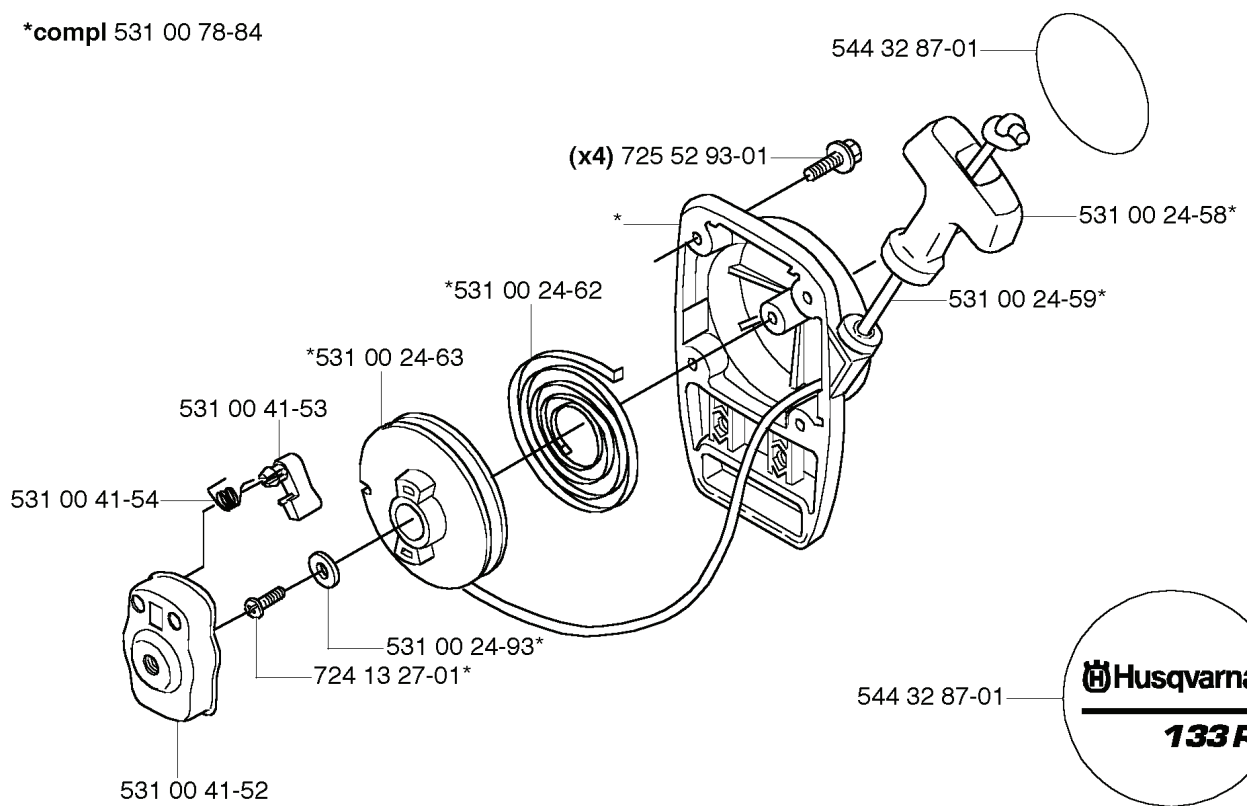

H *compl 531 00 78-84