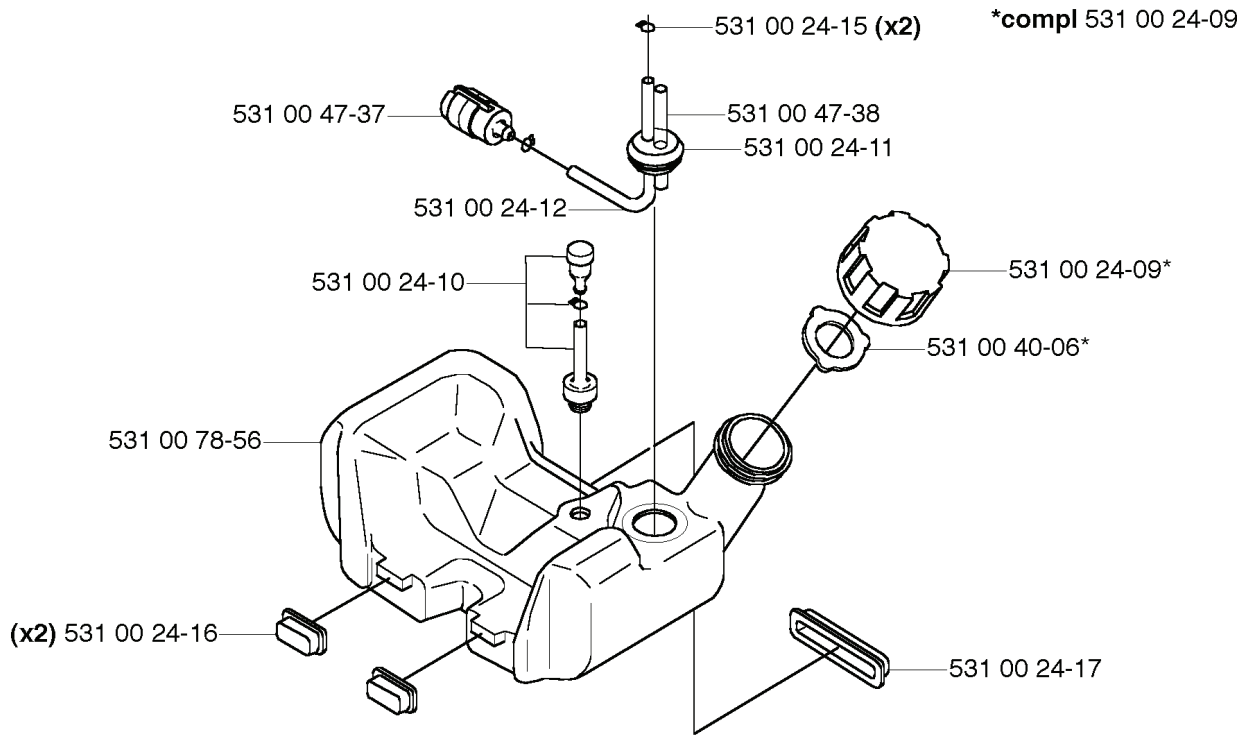

M

REF.	PART NO.	DESCRIPTION	REMARK	QTY.	KIT
531 00 24-02	531002402	KEY		1	
531 00 23-69	531002369	BEARING		1	
531 00 23-86	531002386	CRANKSHAFT		1	
531 00 23-82	531002382	SUPPORT BUSHING		1	

L

REF.	PART NO.	DESCRIPTION	REMARK	QTY.	KIT
725 53 31-01	725533101	SCREW IHSCM		4	
531 00 23-47	531002347	CYLINDER		1	
531 00 78-35	531007835	GASKET		1	
531 00 23-78	531002378	PISTON RING		1	
531 00 78-39	531007839	PISTON		1	
531 00 23-82	531002382	SUPPORT BUSHING		1	
531 00 23-80	531002380	PISTON BOLT		1	
531 00 23-84	531002384	CLIP		1	
531 00 23-53	531002353	GASKET		1	
531 00 48-28	531004828	SPARK PLUG	NGK BPMR6Y	1	

J

REF.	PART NO.	DESCRIPTION	REMARK	QTY.	KIT
531 00 47-37	531004737	FILTER		1	
531 00 24-12	531002412	HOSE		1	
531 00 24-10	531002410	VALVE		1	
531 00 78-56	531007856	TANK UNIT		1	
531 00 24-16	531002416	SLEEVE		2	
531 00 24-17	531002417	PAD		1	
531 00 40-06	531004006	GASKET		1	
531 00 24-09	531002409	TANK CAP ASSY		1	
531 00 24-11	531002411	SLEEVE		1	
531 00 47-38	531004738	HOSE		1	
531 00 24-15	531002415	CLIP		2	

C *compl 531 00 78-33

REF.	PART NO.	DESCRIPTION	REMARK	QTY.	KIT
531 00 78-33	531007833	THROTTLE TRIGGER		1	
724 13 35-01	724133501	SCREW CRPANM		1	
531 00 78-64	531007864	SCREW		2	
531 00 78-59	531007859	HANDLE		1	
531 00 78-61	531007861	LEVER		1	
531 00 78-32	531007832	HANDLE		1	
531 00 78-30	531007830	HOLDER		1	
725 23 74-71	725237471	SCREW EHHM		2	
725 23 72-71	725237271	SCREW EHHM		4	
531 00 78-65	531007865	COVER		1	
531 00 78-63	531007863	RETURN SPRING		1	
531 00 78-66	531007866	CABLE ASSY		1	
531 00 78-62	531007862	THROTTLE LOCK		1	
531 00 47-43	531004743	HANDLE		1	
531 00 78-31	531007831	HANDLE		1	
731 23 14-05	731231405	HEXAGON NUT		1	
531 00 78-60	531007860	HANDLE		1	
531 00 78-81	531007881	WIRE		1	