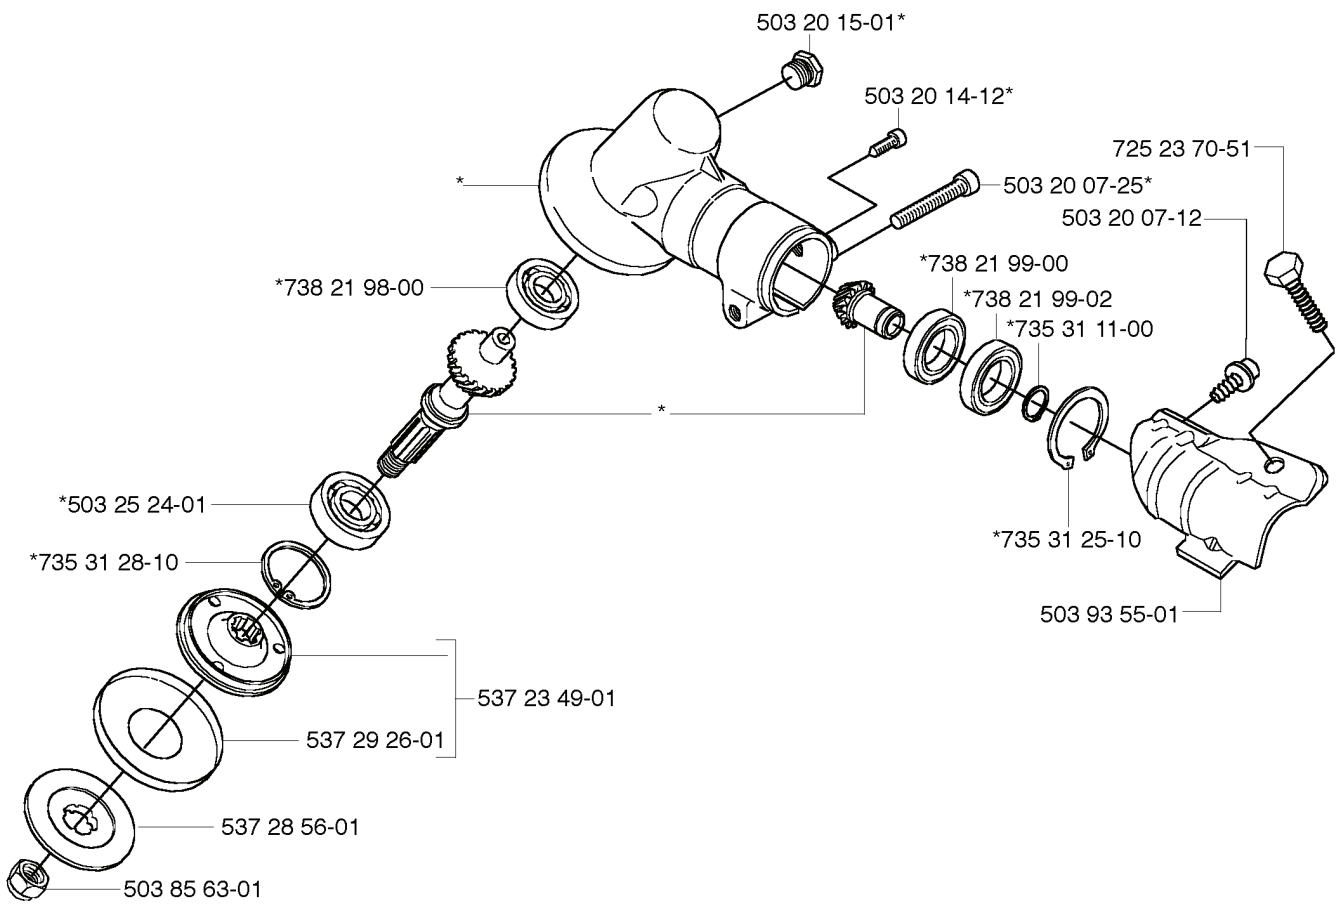

K

REF.	PART NO.	DESCRIPTION	REMARK	QTY.	KIT
531 00 24-03	531002403	NUT		1	
725 52 97-01	725529701	SCREW IHSCM		2	
531 00 23-94	531002394	FLYWHEEL		1	
531 00 24-01	531002401	SLEEVE		1	
531 00 78-42	531007842	CABLE		1	
531 00 78-43	531007843	PIPE		1	
531 00 78-41	531007841	IGNITION MODULE		1	
531 00 24-04	531002404	SPACER		2	
531 00 78-44	531007844	SHORTING LEAD		2	
531 00 23-99	531002399	SPRING		1	
531 00 23-98	531002398	SPARK PLUG CONNECTION		1	

F

REF.	PART NO.	DESCRIPTION	REMARK	QTY.	KIT
531 00 23-60	531002360	MUFFLER		1	
725 53 33-01	725533301	SCREW IHSCM		2	
531 00 23-56	531002356	PLATE		1	
531 00 24-18	531002418	SPACER		1	
725 53 29-01	725532901	SCREW IHSCM		1	
531 00 78-37	531007837	DEFLECTOR		1	
531 00 23-55	531002355	MUFFLER		1	
725 53 31-01	725533101	SCREW IHSCM		4	

A *compl 537 33 32-02 (1"=25,4mm)

REF.	PART NO.	DESCRIPTION	REMARK	QTY.	KIT
537 33 32-02	537333202	BEVEL GEAR	1=25,4MM	1	
738 21 98-00	738219800	BALL BEARING		1	
503 25 24-01	503252401	BALL BEARING		1	
735 31 28-10	735312810	CIRCLIP		1	
503 85 63-01	503856301	NUT		1	
537 28 56-01	537285601	SUPPORT FLANGE		1	
537 29 26-01	537292601	CUP		1	
537 23 49-01	537234901	DRIVER ASSY		1	
503 93 55-01	503935501	CLAMP.GUARD		1	
735 31 25-10	735312510	CIRCLIP		1	
735 31 11-00	735311100	CIRCLIP		1	
738 21 99-02	738219902	BALL BEARING		1	
738 21 99-00	738219900	BALL BEARING		1	
503 20 07-12	503200712	SCREW IHSCFM		1	
503 20 07-25	503200725	SCREW IHSCFM		1	
725 23 70-51	725237051	SCREW		1	
503 20 14-12	503201412	SCREW IHSCFMO		1	
503 20 15-01	503201501	SCREW		1	