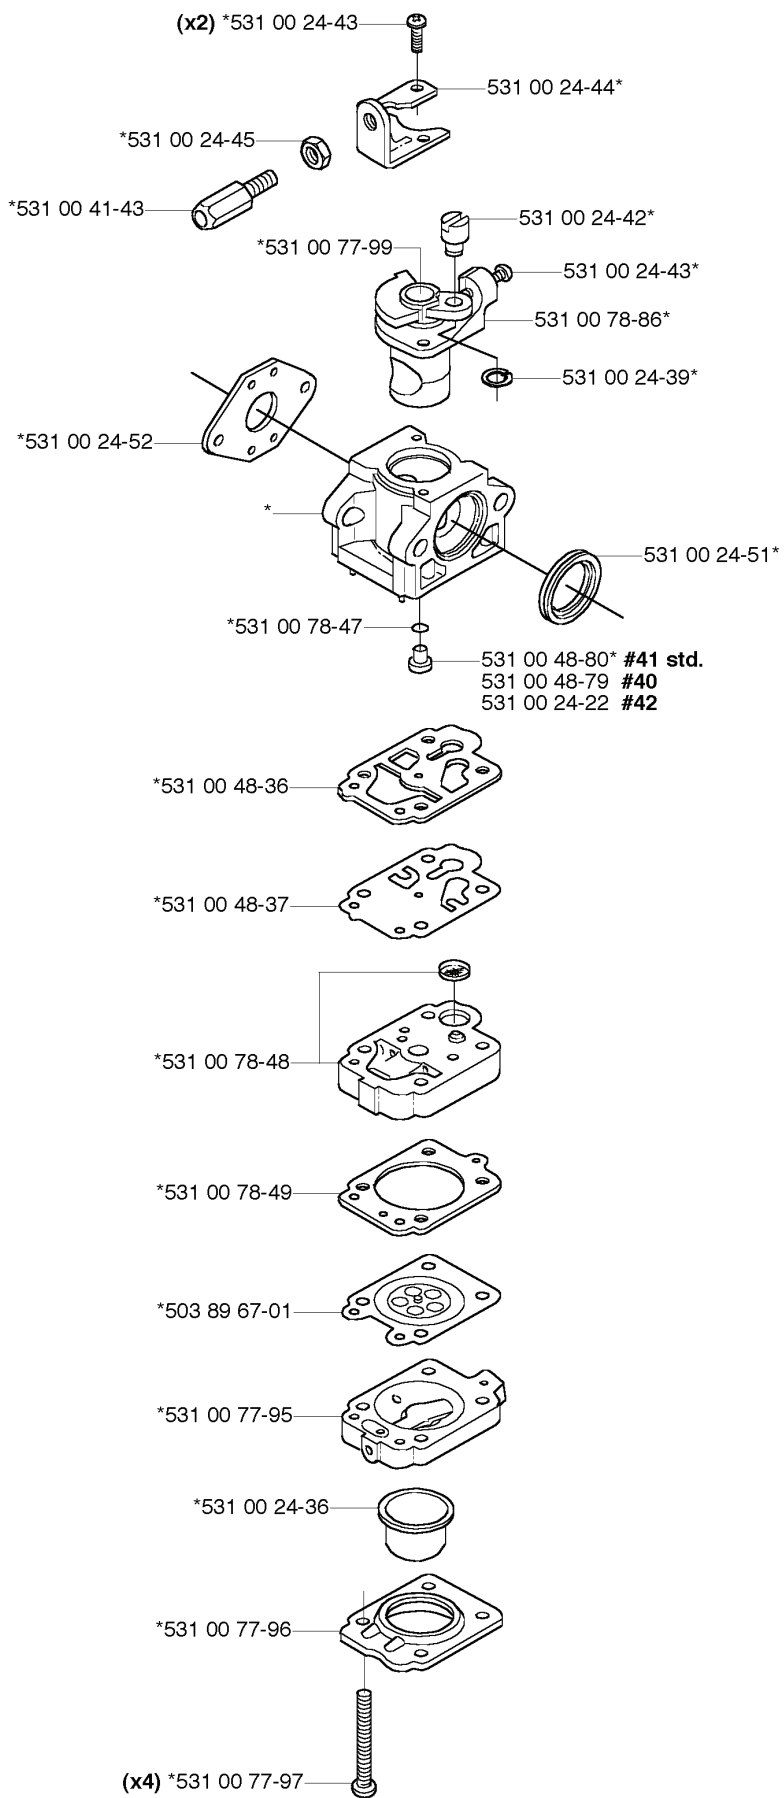

P *compl 531 00 78-85

Walbro WYJ