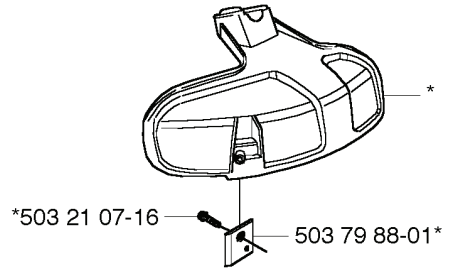

*compl 503 97 71-01