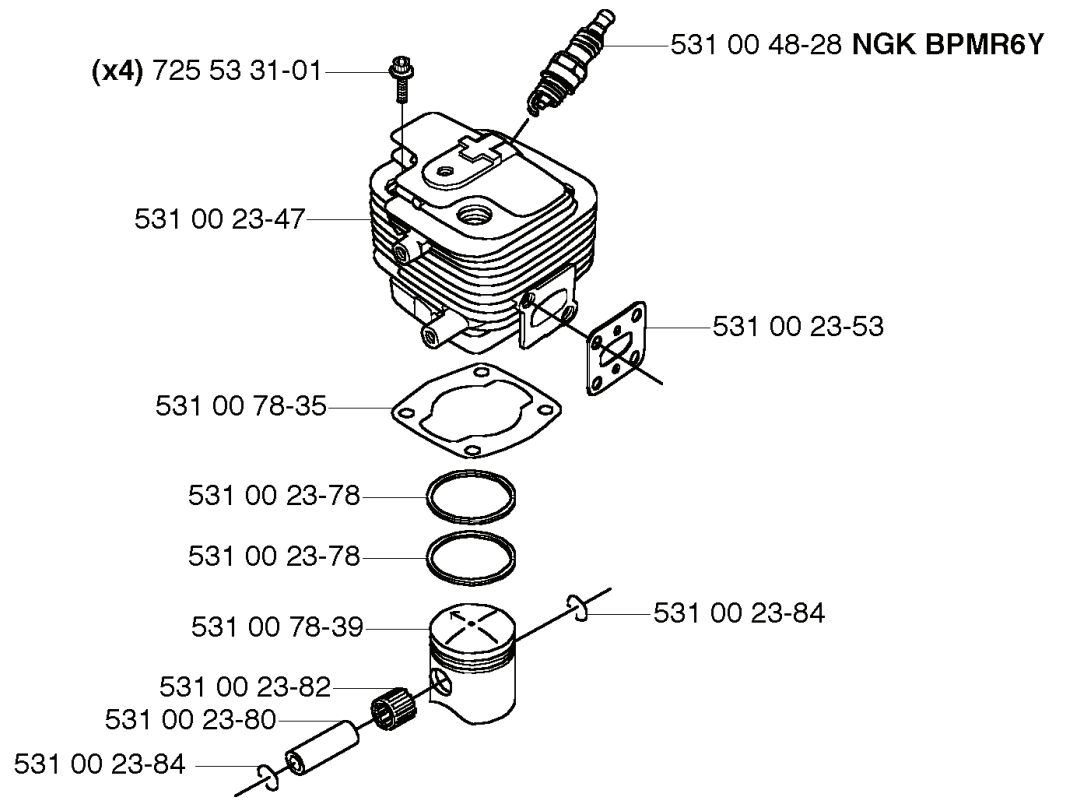

D *compl 531 00 47-34

REF.	PART NO.	DESCRIPTION	REMARK	QTY.	KIT
531 00 47-34	531004734	CLUTCH		1	
502 19 15-01	502191501	WASHER		1	
725 53 33-01	725533301	SCREW IHSCM		1	
531 00 78-58	531007858	CLUTCH COVER		1	
502 19 16-01	502191601	ANTIVIBRATION ELEMENT		1	
531 00 41-15	531004115	SCREW		4	
531 00 78-57	531007857	BEARING HOUSING		1	
531 00 47-33	531004733	SCREW		4	
735 31 27-10	735312710	CIRCLIP		1	
738 21 00-02	738210002	BALL BEARING		1	
501 78 29-01	501782901	CLUTCH DRUM		1	
531 00 47-36	531004736	BOLT		2	
531 00 23-91	531002391	WASHER		2	
531 00 40-70	531004070	SPRING		1	
531 00 47-35	531004735	CLUTCH		2	
531 00 23-90	531002390	WASHER		2	

N *compl 531 00 23-67

REF.	PART NO.	DESCRIPTION	REMARK	QTY.	KIT
531 00 23-67	531002367	CRANKCASE		1	
531 00 23-71	531002371	SEAL RING		1	
531 00 78-40	531007840	HOUSING		1	
531 00 78-45	531007845	PLUG		1	
725 53 31-01	725533101	SCREW IHSCM		4	
725 53 35-01	725533501	SCREW IHSCM		3	
531 00 23-74	531002374	RETAINER RING		1	
531 00 23-72	531002372	SEALING RING		1	

M

REF.	PART NO.	DESCRIPTION	REMARK	QTY.	KIT
531 00 24-02	531002402	KEY		1	
531 00 23-69	531002369	BEARING		1	
531 00 23-86	531002386	CRANKSHAFT		1	
531 00 23-82	531002382	SUPPORT BUSHING		1	

L

REF.	PART NO.	DESCRIPTION	REMARK	QTY.	KIT
725 53 31-01	725533101	SCREW IHSCM		4	
531 00 23-47	531002347	CYLINDER		1	
531 00 78-35	531007835	GASKET		1	
531 00 23-78	531002378	PISTON RING		1	
531 00 78-39	531007839	PISTON		1	
531 00 23-82	531002382	SUPPORT BUSHING		1	
531 00 23-80	531002380	PISTON BOLT		1	
531 00 23-84	531002384	CLIP		1	
531 00 23-53	531002353	GASKET		1	
531 00 48-28	531004828	SPARK PLUG	NGK BPMR6Y	1	