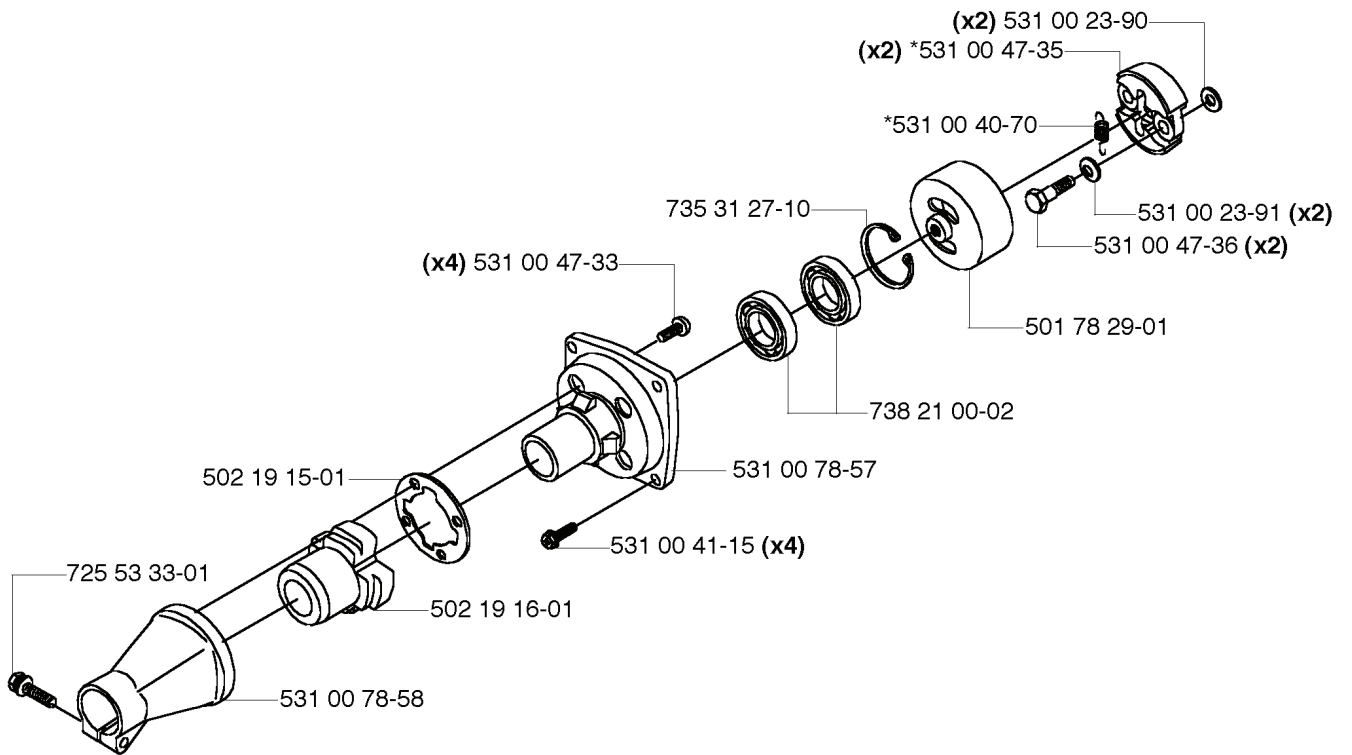

503 97 64-01

537 31 29-01 (200-275 mm)

REF.	PART NO.	DESCRIPTION	REMARK	QTY.	KIT
537 21 63-01	537216301	HARNES		1	
503 73 40-01	503734001	FRONT PIECE		1	
503 73 41-02	503734102	BUCKLE		1	
502 02 28-02	502022802	WELT HOOK		1	
537 31 29-01	537312901	TRANSPORT GUARD	200-275 MM	1	
501 31 40-01	501314001	SPANNER OPEN-ENDED		1	
502 02 61-01	502026101	STOP		1	
502 21 58-01	502215801	WRENCH		1	
503 97 64-01	503976401	GREASE		1	
502 19 30-01	502193001	COMBI TOOL		1	

D *compl 531 00 47-34

REF.	PART NO.	DESCRIPTION	REMARK	QTY.	KIT
531 00 47-34	531004734	CLUTCH		1	
502 19 15-01	502191501	WASHER		1	
725 53 33-01	725533301	SCREW IHSCM		1	
531 00 78-58	531007858	CLUTCH COVER		1	
502 19 16-01	502191601	ANTIVIBRATION ELEMENT		1	
531 00 41-15	531004115	SCREW		4	
531 00 78-57	531007857	BEARING HOUSING		1	
531 00 47-33	531004733	SCREW		4	
735 31 27-10	735312710	CIRCLIP		1	
738 21 00-02	738210002	BALL BEARING		1	
501 78 29-01	501782901	CLUTCH DRUM		1	
531 00 47-36	531004736	BOLT		2	
531 00 23-91	531002391	WASHER		2	
531 00 40-70	531004070	SPRING		1	
531 00 47-35	531004735	CLUTCH		2	
531 00 23-90	531002390	WASHER		2	