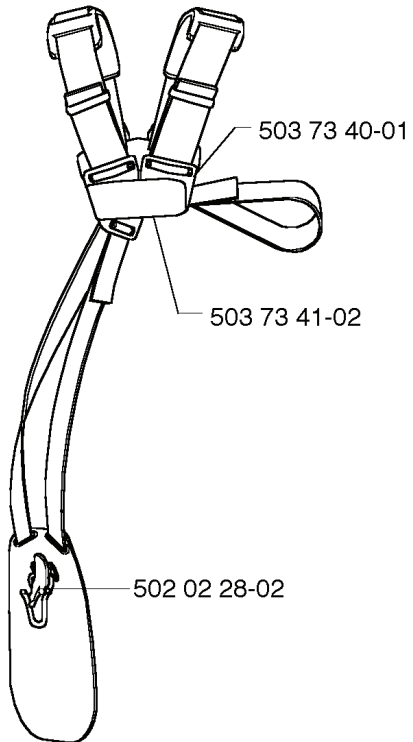

Q Accessories
Zubehöre
Accessoires
Acessorios
Tillbehör

compl 537 21 63-01