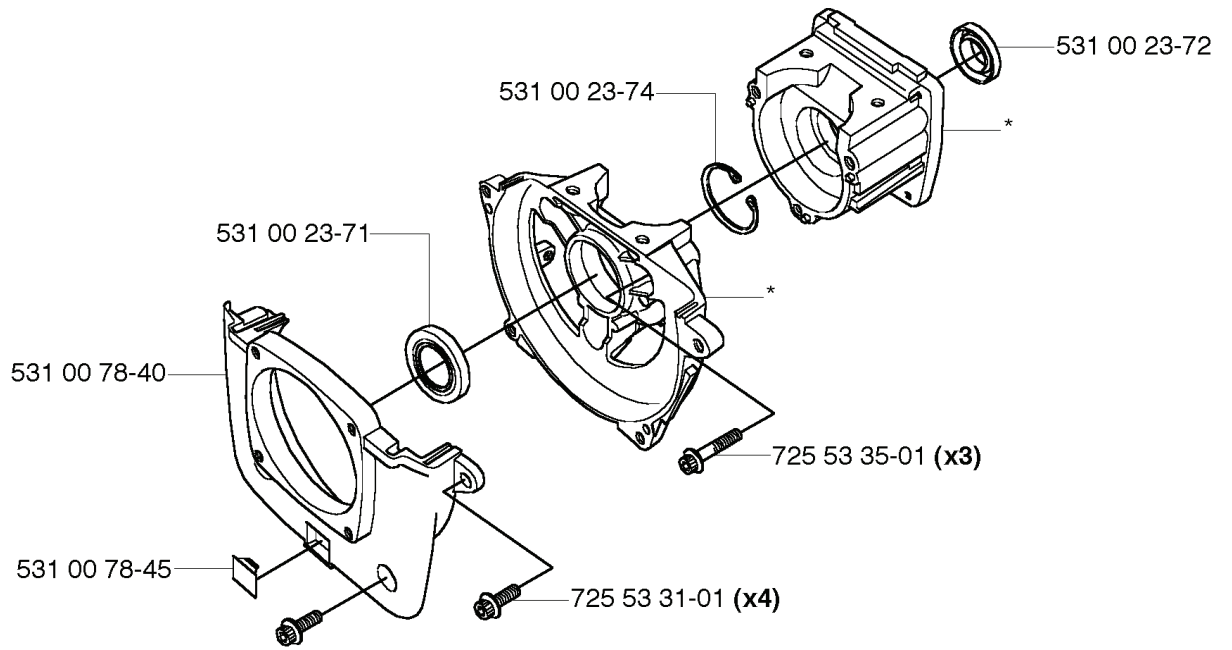

N *compl 531 00 23-67