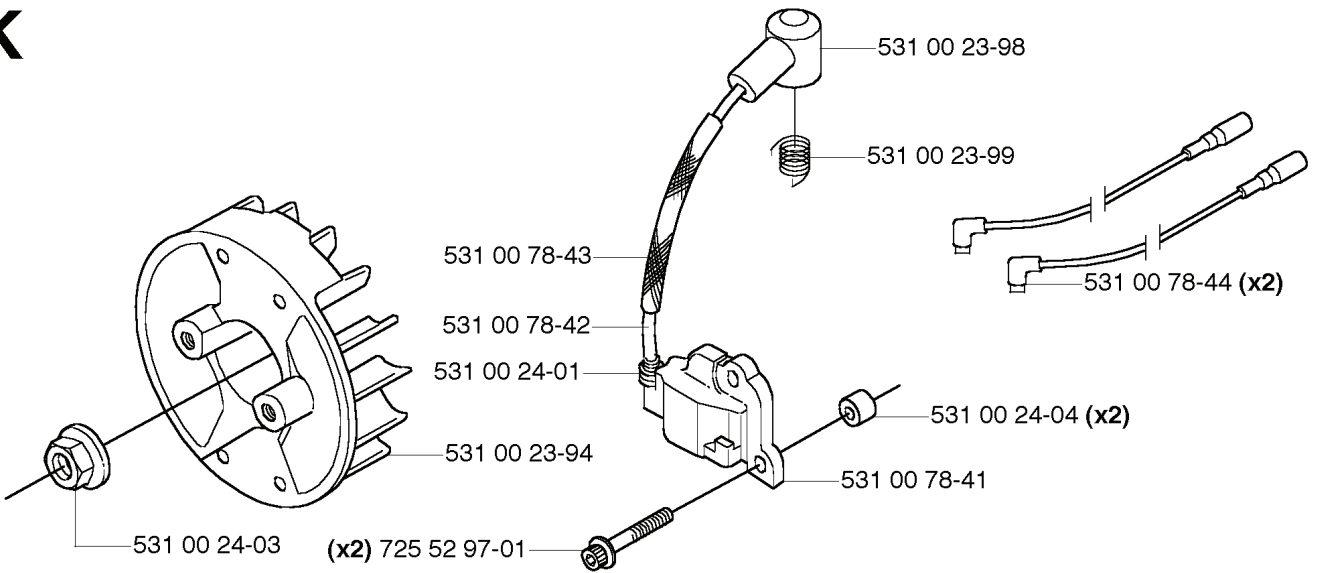

Q

***compl 503 93 42-02**

***compl 503 97 71-01**

REF.	PART NO.	DESCRIPTION	REMARK	QTY.	KIT
5039342-02	503934202	COMBINATION GUARD		1	
5039771-01	503977101	TRIMMER GUARD ASSY		1	
5032107-16	503210716	SCREW IHSCT		1	
5037988-01	503798801	BLADE		1	

K

REF.	PART NO.	DESCRIPTION	REMARK	QTY.	KIT
531 00 24-03	531002403	NUT		1	
725 52 97-01	725529701	SCREW IHSCM		2	
531 00 23-94	531002394	FLYWHEEL		1	
531 00 24-01	531002401	SLEEVE		1	
531 00 78-42	531007842	CABLE		1	
531 00 78-43	531007843	PIPE		1	
531 00 78-41	531007841	IGNITION MODULE		1	
531 00 24-04	531002404	SPACER		2	
531 00 78-44	531007844	SHORTING LEAD		2	
531 00 23-99	531002399	SPRING		1	
531 00 23-98	531002398	SPARK PLUG CONNECTION		1	