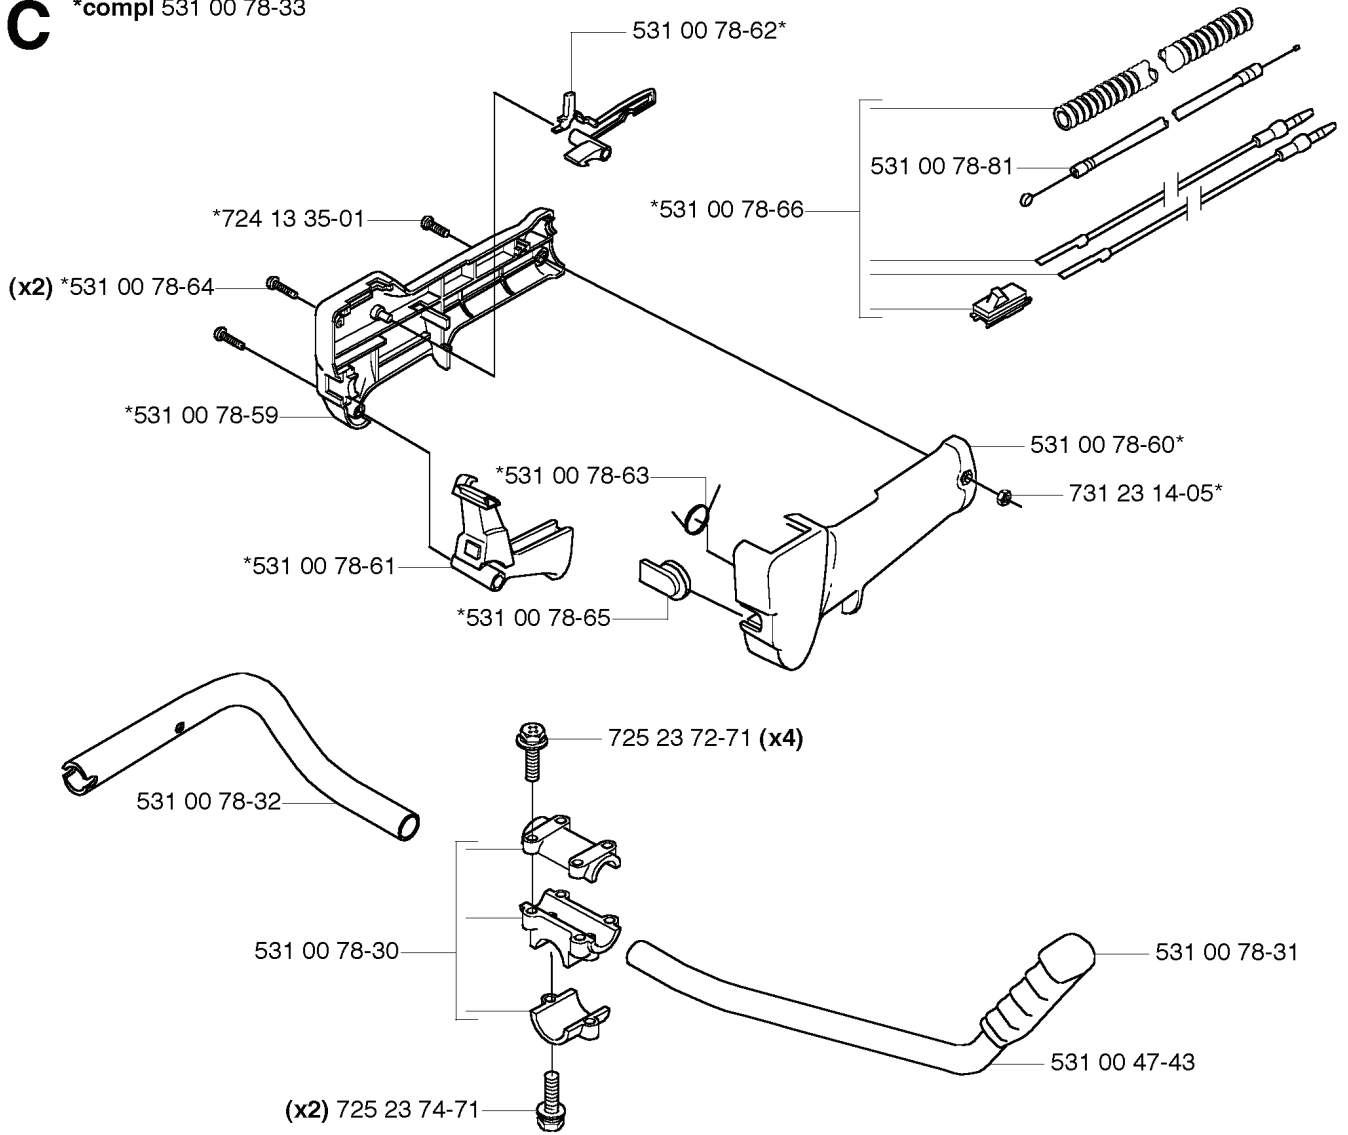

C *compl 531 00 78-33