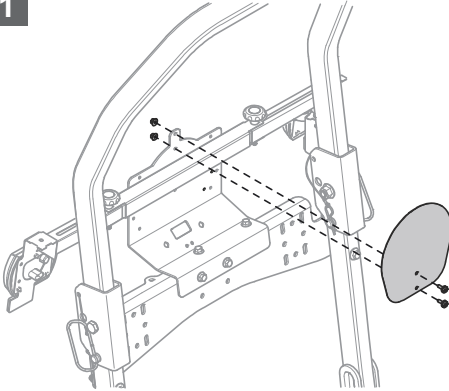

**Max speed decal kit:
531 23 32-01**

x 1

x 2

x 2

1

2

P520DX /
P525DX /
P535HX

2

L + R