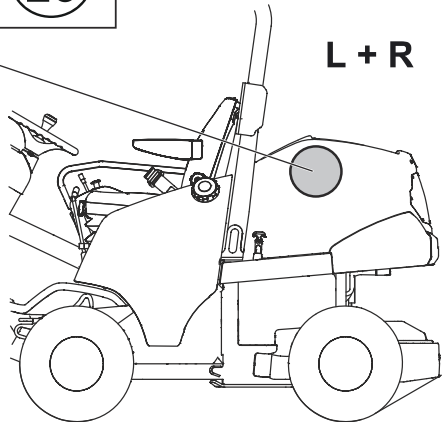

**Max speed decal kit:
531 23 32-01**

x 1

x 2

x 2

1

2

P520DX /
P525DX /
P535HX

2

L + R