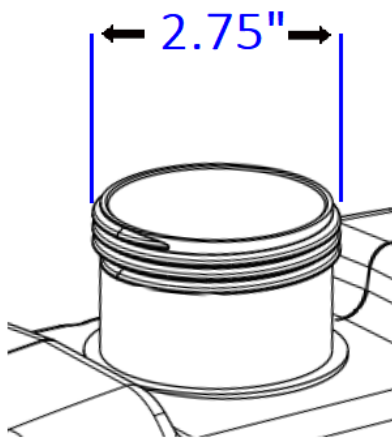

Illustrated Parts List - IPL Update

Product Name(s)

Tractor, Zero Turn

Description of change:

Husqvarna has recently began utilizing a redesigned filler neck on fuel tanks equipped to some Tractors with **rear tanks** and Zero Turns. Tractors with tanks mounted under the hood are not affected. Please refer to the table below on how to measure your filler neck to determine which part # you require.

Note:

If purchasing a complete new fuel tank with the smaller 2.00" wide filler neck, it will come with the appropriate fuel cap.

Measurements are approximate

Description	Fuel Cap Part #	
	2.75" Wide	2.00" Wide
Grey venting fuel cap (not for use in California)	585124801	529989702
Black venting fuel cap (not for use in California)	585124802	529989701
Non-venting Fuel cap (used in California)	599502201	529989703