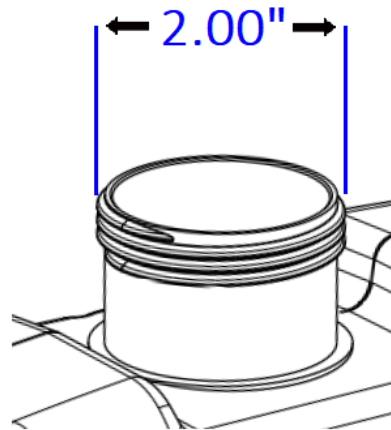

Illustrated Parts List - IPL Update

Product Name(s)

Tractor, Zero Turn

Description of change:

Husqvarna has recently began utilizing a redesigned filler neck on fuel tanks equipped to some Tractors with **rear tanks** and Zero Turns. Tractors with tanks mounted under the hood are not affected. Please refer to the table below on how to measure your filler neck to determine which part # you require.

Note:

If purchasing a complete new fuel tank with the smaller 2.00" wide filler neck, it will come with the appropriate fuel cap.

Measurements are approximate

Description	Fuel Cap Part #	
	2.75" Wide	2.00" Wide
Grey venting fuel cap (not for use in California)	585124801	529989702
Black venting fuel cap (not for use in California)	585124802	529989701
Non-venting Fuel cap (used in California)	599502201	529989703