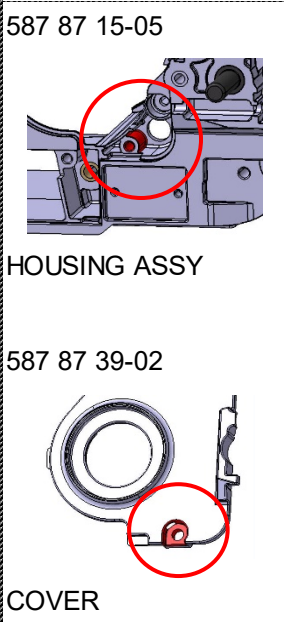

Illustrated Parts List - IPL Update

Product Name(s)

T525

Description of change

1. Added a new CLUTCH DRUM ASSY (0.325 mini 7T)
2. Replacement instruction for HOUSING ASSY and COVER

Comments

2. 587 87 15-01 fits only with 587 87 39-01 (see pictures below).
When the stock of 587 87 15-01 and 587 87 39-01 is used up for s/n before 20182699999, use set 587 87 15-05 and 587 87 39-02 for all s/n.

Introduced from

Serial number / Date	Remark
Up to s/n 20182699999	Use set 587 87 15-01 and 587 87 39-01 until stock is used up
From s/n 20182700001	Use set 587 87 15-05 and 587 87 39-02

IPL updates

Page Title	Ref. no	New part no	Name	Excl. part no.	Remark
F. HOUSING	1	587 87 15-05	HOUSING ASSY	587 87 15-01	• From s/n 20182700001 →. • For s/n up to 20182699999: only for use if combined with 587 87 39-02 COVER
G. CLUTCH & OILPUMP	26	587 87 39-02	COVER	587 87 39-01	• From s/n 20182700001 →. • For s/n up to 20182699999: only for use if combined with 587 87 15-05 HOUSING ASSY
G. CLUTCH & OILPUMP	9	501 29 05-03	CLUTCH DRUM ASSY	-	0.325 mini 7T

(New)