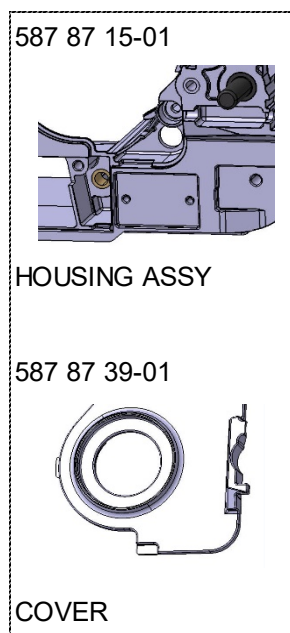

Illustrated Parts List - IPL Update

Product Name(s)

T525

Description of change

1. Added a new CLUTCH DRUM ASSY (0.325 mini 7T)
2. Replacement instruction for HOUSING ASSY and COVER

Comments

2. 587 87 15-01 fits only with 587 87 39-01 (see pictures below).
When the stock of 587 87 15-01 and 587 87 39-01 is used up for s/n before 20182699999, use set 587 87 15-05 and 587 87 39-02 for all s/n.

Introduced from

Serial number / Date	Remark
Up to s/n 20182699999	Use set 587 87 15-01 and 587 87 39-01 until stock is used up
From s/n 20182700001	Use set 587 87 15-05 and 587 87 39-02

IPL updates

Page Title	Ref. no	New part no	Name	Excl. part no.	Remark
F. HOUSING	1	587 87 15-05	HOUSING ASSY	587 87 15-01	• From s/n 20182700001 →. • For s/n up to 20182699999: only for use if combined with 587 87 39-02 COVER
G. CLUTCH & OILPUMP	26	587 87 39-02	COVER	587 87 39-01	• From s/n 20182700001 →. • For s/n up to 20182699999: only for use if combined with 587 87 15-05 HOUSING ASSY
G. CLUTCH & OILPUMP	9	501 29 05-03	CLUTCH DRUM ASSY	-	0.325 mini 7T

(New)

SET

(Old)

SET